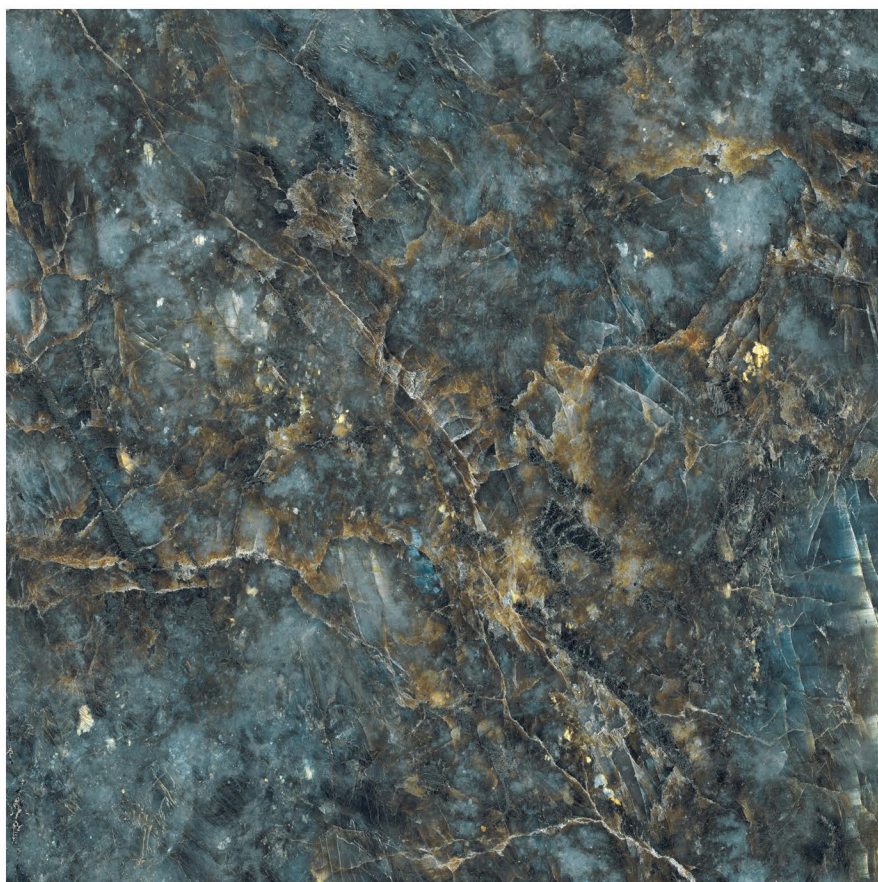

1200 x 1200 mm

ALMOND GREEN

RANDOM

SP. COLOUR

1200 x 1200 mm

AQUAMARINA

RANDOM

SP. COLOUR