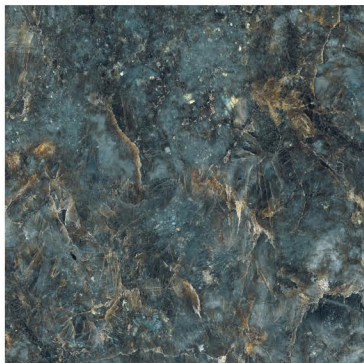

1200x1200 —

CREATIVE
FROM
ITS
CORE

**next
generation
marble
slab**

1200x1200mm
120x120cm

fantastic format

Taking into account the new demands of the world of architecture and interior design, Our launches new formats of slim slab marble tiles in large dimensions with the additions of 1200x1200mm expanding its range of technical solutions & innovation for better lifestyle.

1200 x 1200 mm

ALMOND GREEN

RANDOM

SP. COLOUR

1200 x 1200 mm

AQUAMARINA

RANDOM

SP. COLOUR