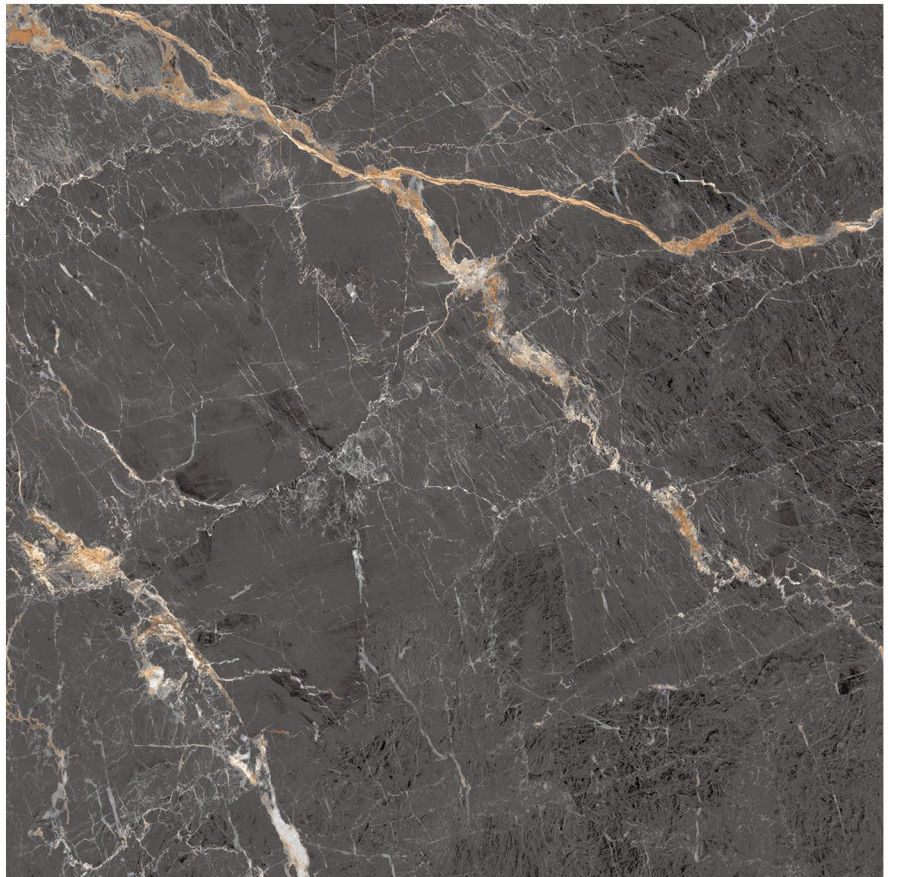

1200 x 1200 mm

OSIRIS GREY

RANDOM

HG
HIGH GLOSS