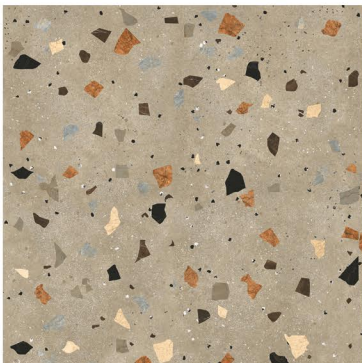

TERRAZZO VERDE

RANDOM