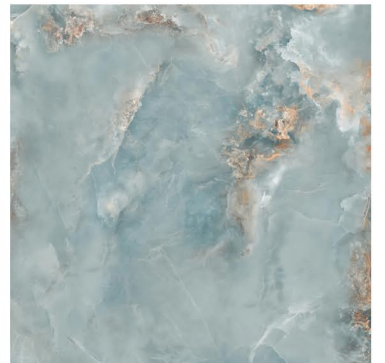

1200 x 1200 mm

ALMOND GREEN

RANDOM

SP. COLOUR

1200 x 1200 mm

AQUAMARINA

RANDOM

SP. COLOUR