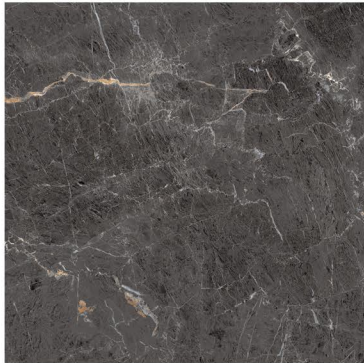

OSIRIS GREY

RANDOM

HG
HIGH GLOSS