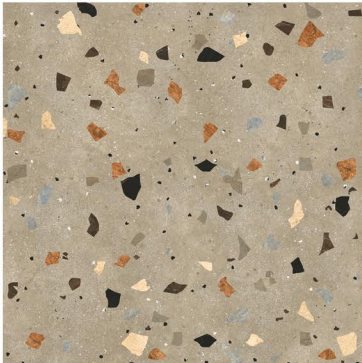

TERRAZZO VERDE

RANDOM