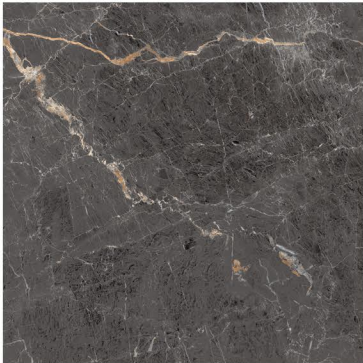

1200 x 1200 mm

CONCEPT OF BRECCIA AURORA

1200 x 1200 mm

BRECCIA AURORA

1200 x 1200

RANDOM

HG
HIGH GLOSS

1200 x 1200 mm

OSIRIS GREY

RANDOM

HG
HIGH GLOSS

**next
generation
marble
slab**

R

RUSTIC

1200 x 1200 mm

AIKEN GREY