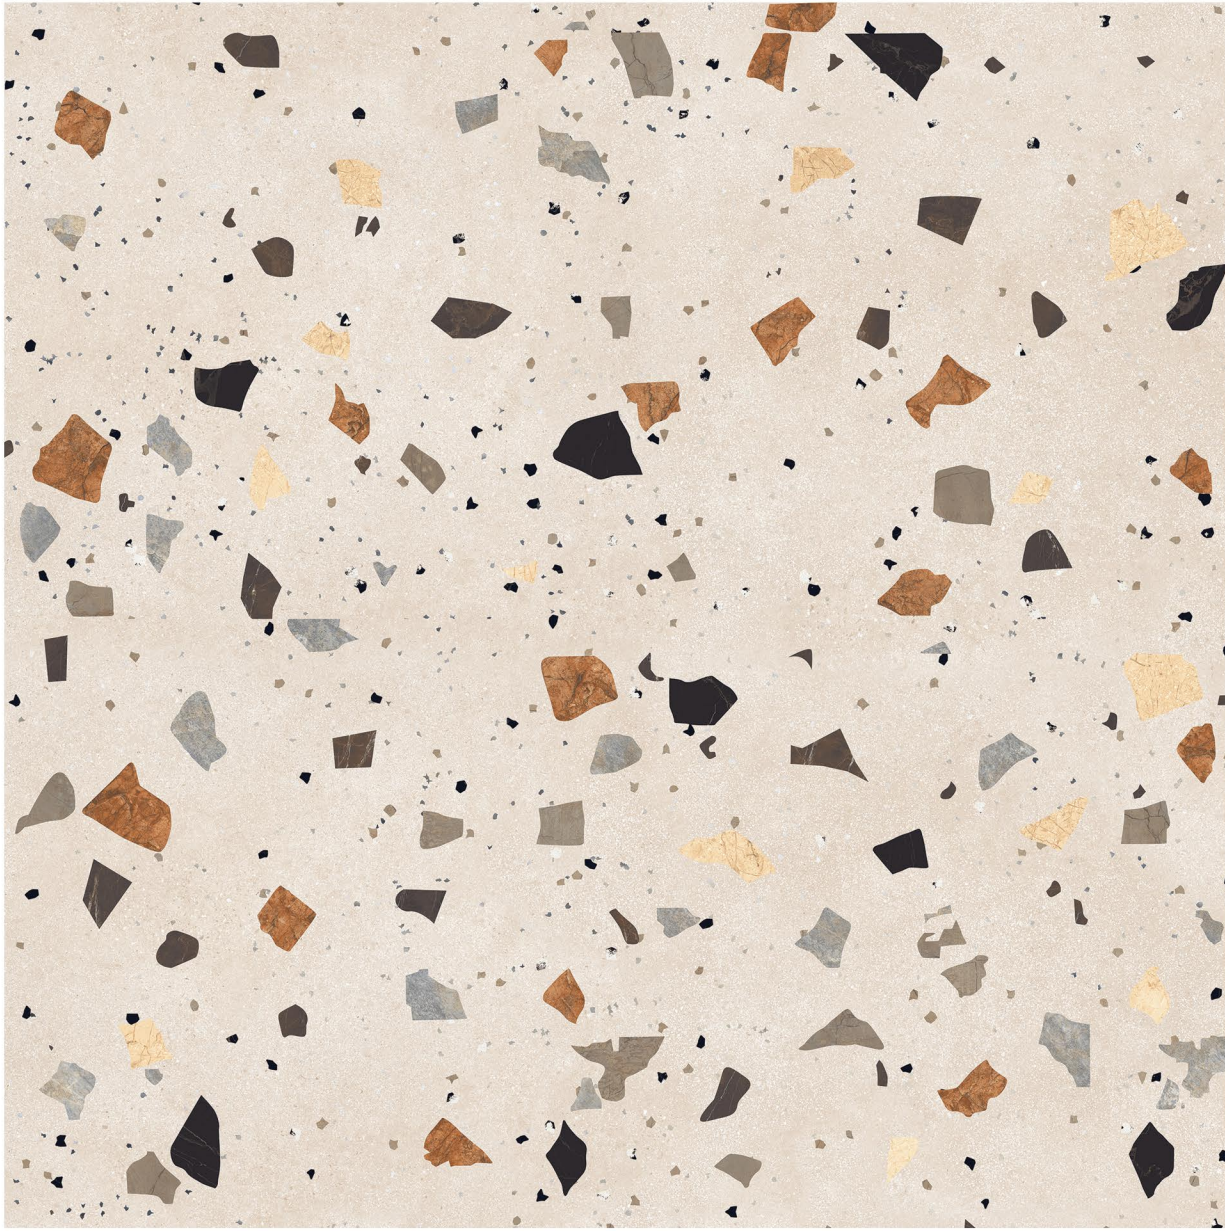

1200 x 1200 mm

TERRAZZO CARMEL