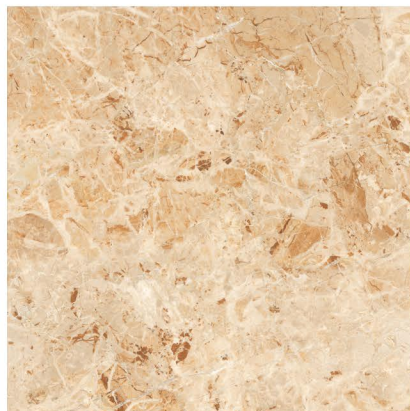

1200 x 1200 mm

CONCEPT OF BRECCIA AURORA

1200 x 1200 mm

BRECCIA AURORA

1200 x 1200

RANDOM

HG
HIGH GLOSS

1200 x 1200 mm