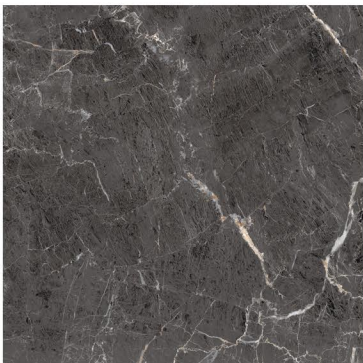

OSIRIS GREY

RANDOM

HG
HIGH GLOSS