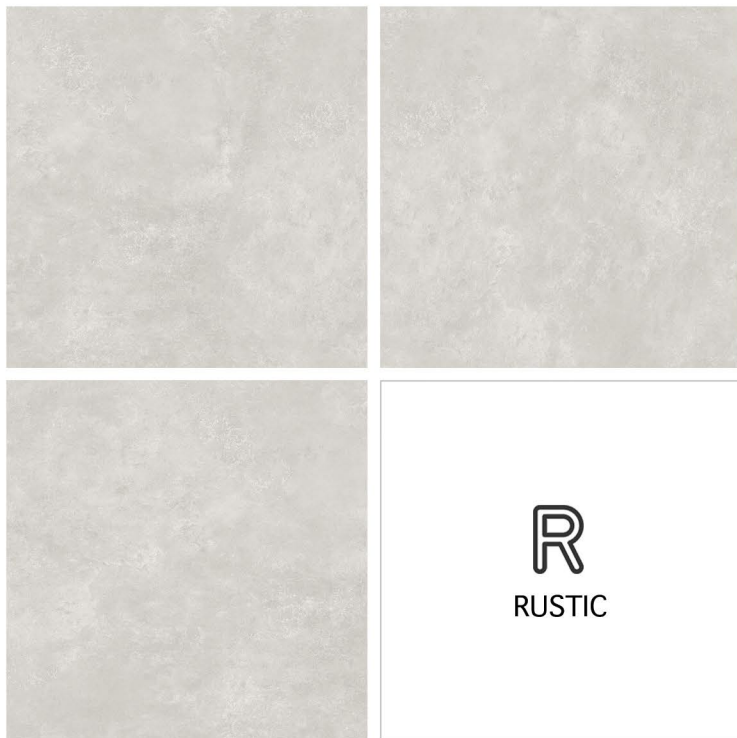

1200 x 1200 mm

ALEXA WHITE

RANDOM