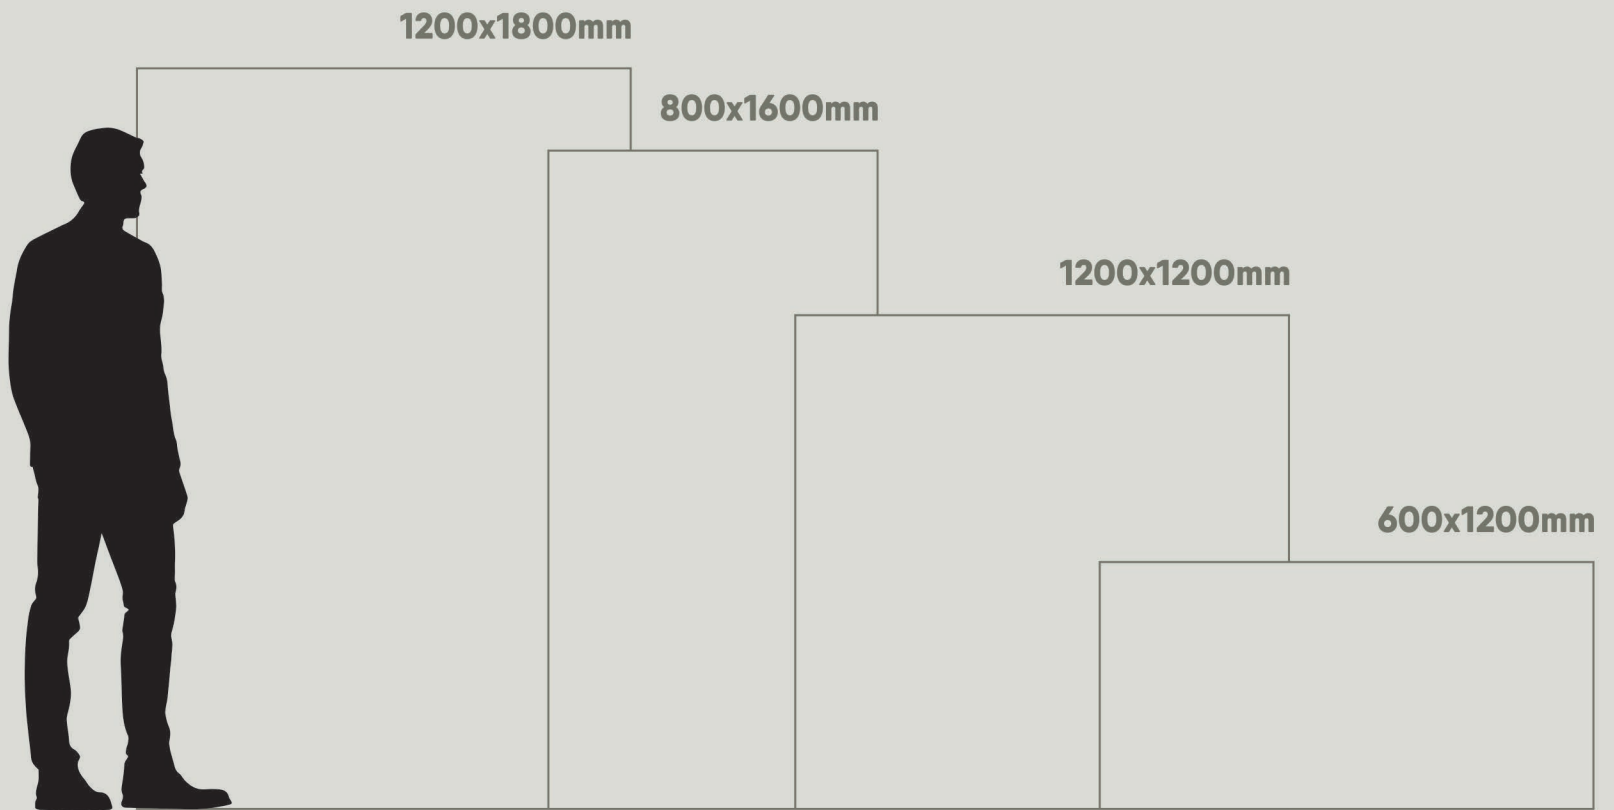

1200x1200 —

CREATIVE
FROM
ITS
CORE

**next
generation
marble
slab**

1200x1200mm
120x120cm

fantastic format

Taking into account the new demands of the world of architecture and interior design, Our launches new formats of slim slab marble tiles in large dimensions with the additions of 1200x1200mm expanding its range of technical solutions & innovation for better lifestyle.

RANDOM

1200 x 1200 mm

ALEXA CREMA

RANDOM

1200 x 1200 mm

CONCEPT OF ALEXA GREY

1200 x 1200 mm

ALEXA GREY

RANDOM

1200 x 1200 mm

CONCEPT OF BERKANE BEIGE

1200 x 1200 mm

BERKANE BEIGE

1200 x 1200

RANDOM

R
RUSTIC

1200 x 1200 mm

TROYAL BIANCO

12000 x 12000

RANDOM

R
RUSTIC

1200 x 1200 mm

TROYAL GRIS

RANDOM