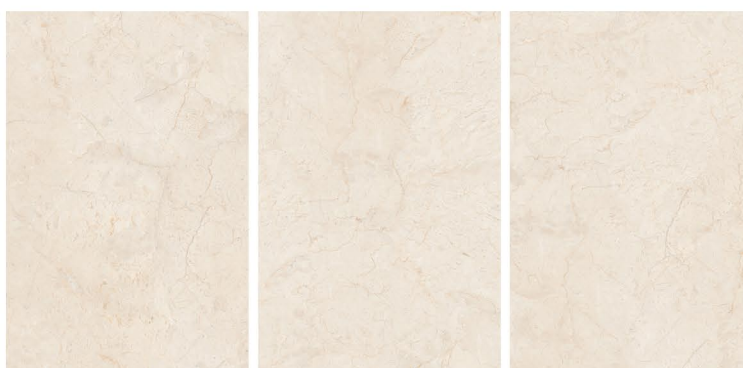

1200 x 1800 mm

CONCEPT OF MARFIL GRAVITE

1200 x 1800 mm

MARFIL GRAVITE

12000 x 18000

RANDOM

1200 x 1800 mm

CONCEPT OF STONE TAUPE