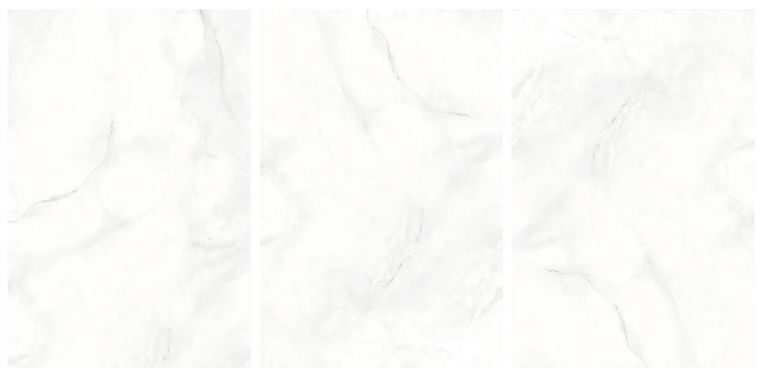

12000 x 18000

RANDOM