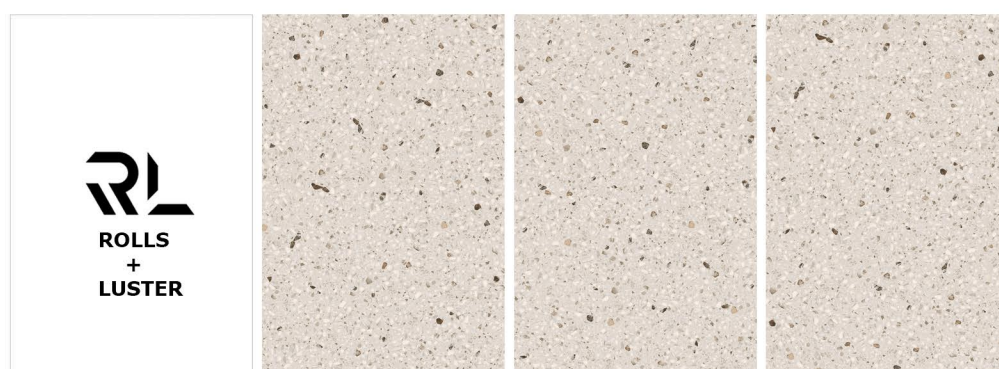

12000 x 18000

RANDOM