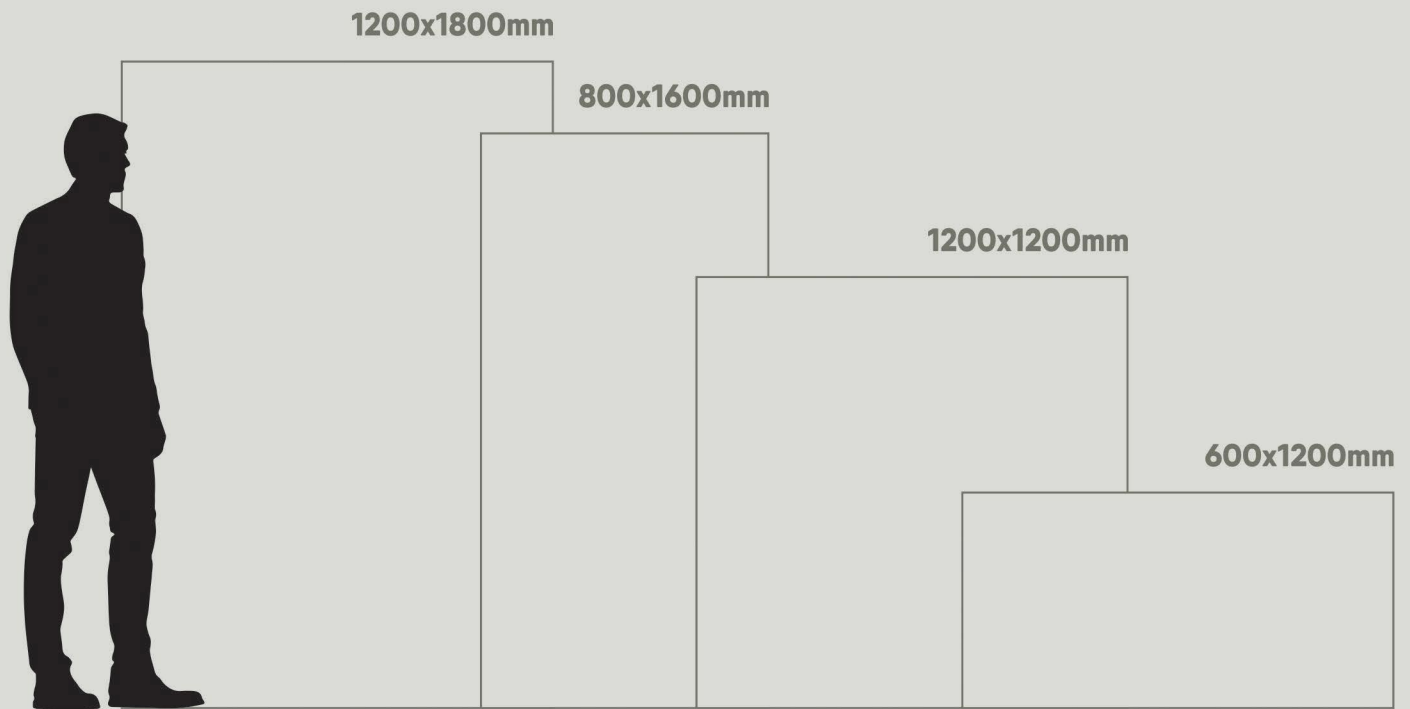

1200x1800 —

CREATIVE FROM ITS CORE

1200x1800mm
120x180cm

fantastic format

Taking into account the new demands of the world of architecture and interior design, Our launches new formats of slim slab marble tiles in large dimensions with the additions of 1200x1800mm expanding its range of technical solutions & innovation for better lifestyle.

1200 x 1800 mm

ARISTON WHITE

RANDOM

1200 x 1800 mm

CONCEPT OF BENZEEN GREY

1200 x 1800 mm

BENZEEN GREY

12000 x 18000

1200 x 1800 mm

CONCEPT OF MARFIL GRAVITE

1200 x 1800 mm

MARFIL GRAVITE

12000 x 18000

RANDOM

1200 x 1800 mm

CONCEPT OF STONE TAUPE

1200 x 1800 mm

STONE TAUPE

12000 x 18000

RANDOM

1200 x 1800 mm

CONCEPT OF TWILIGHT GREY

1200 x 1800 mm

TWILIGHT GREY