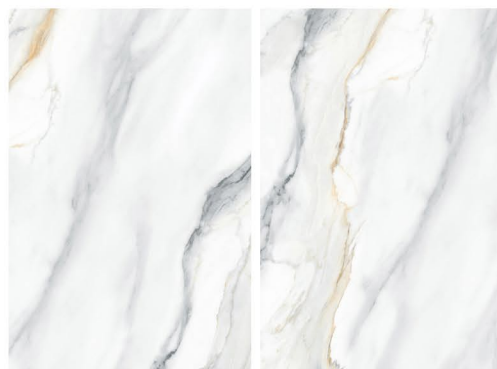

DIAMOND GOLD

RANDOM

ROLL'S
SURFACE

1200 x 1800 mm

CONCEPT OF DYNA SWETO

1200 x 1800 mm

DYNA SWETO

12000 x 18000