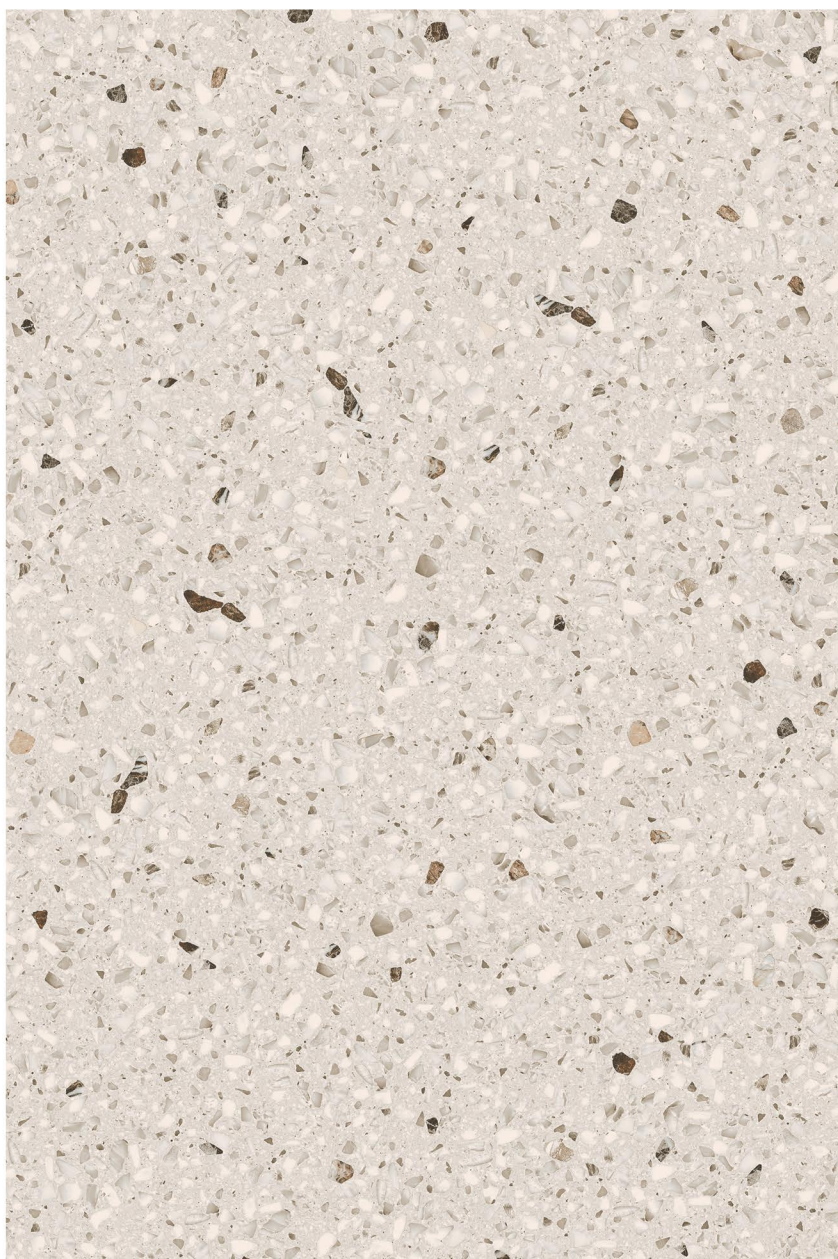

1200 x 1800 mm

STONE TAUPE