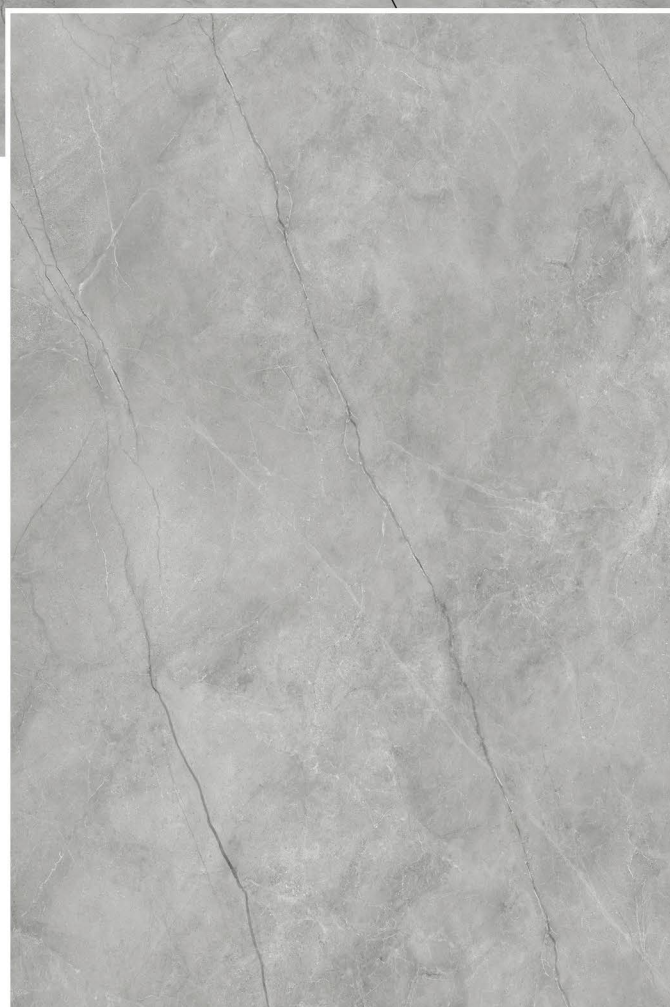

1200 x 1800 mm

ELYSIUM GREY

RS
ROLLS
SURFACE

RANDOM