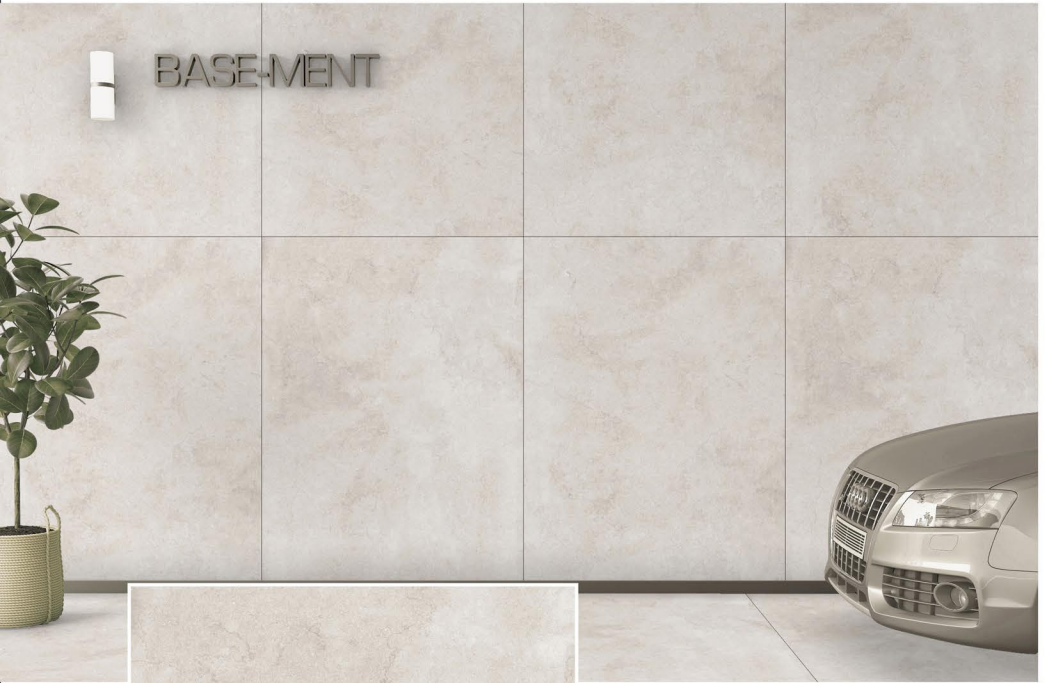

RANDOM

1200 x 1800 mm

BONECA BLUE

R
RUSTIC

RANDOM

1200 x 1800 mm

EDEN LIGHT

RANDOM