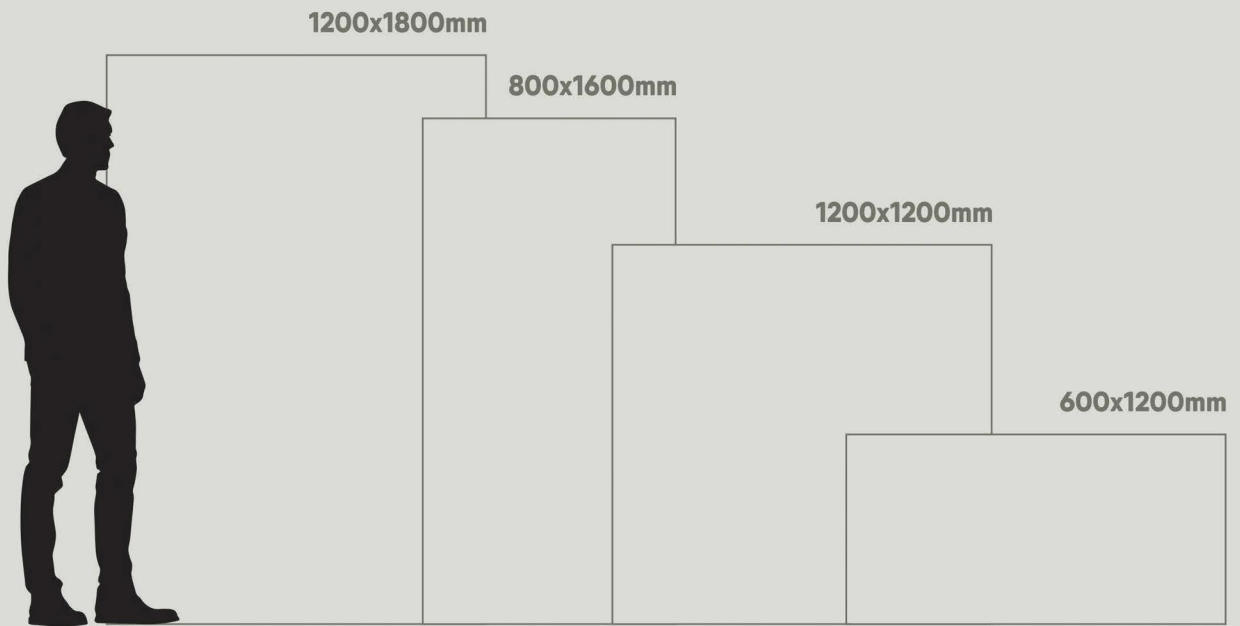

1200x1800 —

CREATIVE FROM ITS CORE

1200x1800mm
120x180cm

fantastic format

Taking into account the new demands of the world of architecture and interior design, Our launches new formats of slim slab marble tiles in large dimensions with the additions of 1200x1800mm expanding its range of technical solutions & innovation for better lifestyle.

GLOSSY

1200 x 1800 mm

CONCEPT OF ARCADIA WHITE

1200 x 1800 mm

ARCADIA WHITE

1200 x 1800

RANDOM

1200 x 1800 mm

1200 x 1800 mm

CONCEPT OF BEETEL CREMA

1200 x 1800 mm

BEETEL CREMA

1200 x 1800

RANDOM

1200 x 1800 mm

BEETEL GRIS