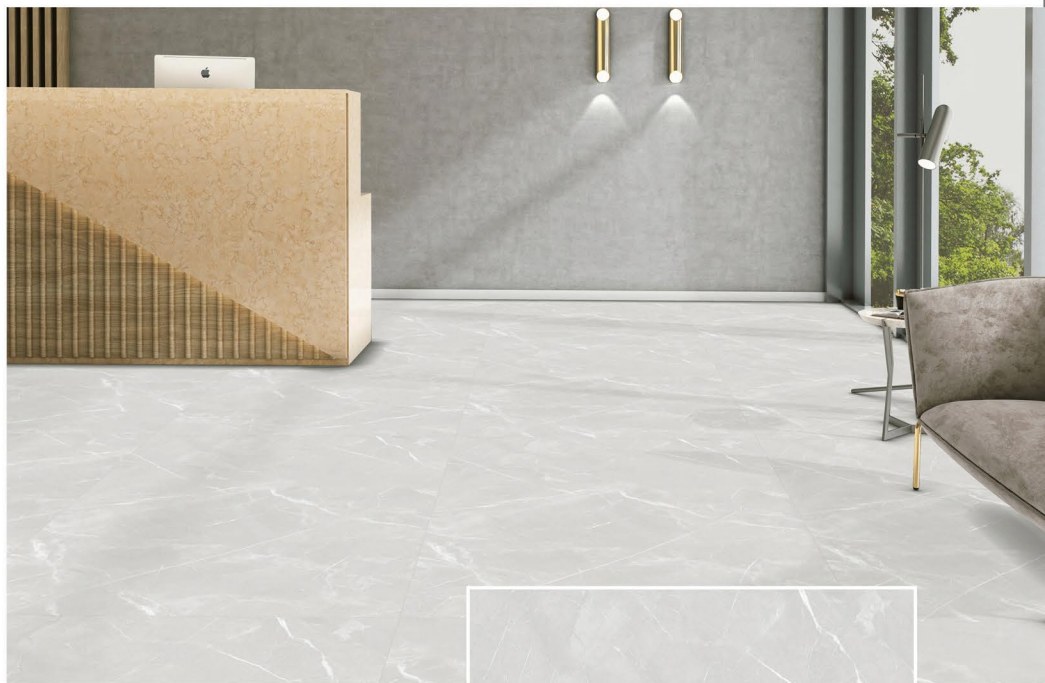

CONCEPT OF ROMANO GREY

1200 x 1800 mm

ROMANO GREY

1200 x 1800

RANDOM

1200 x 1800 mm

SABBIA FOG GREY

RANDOM