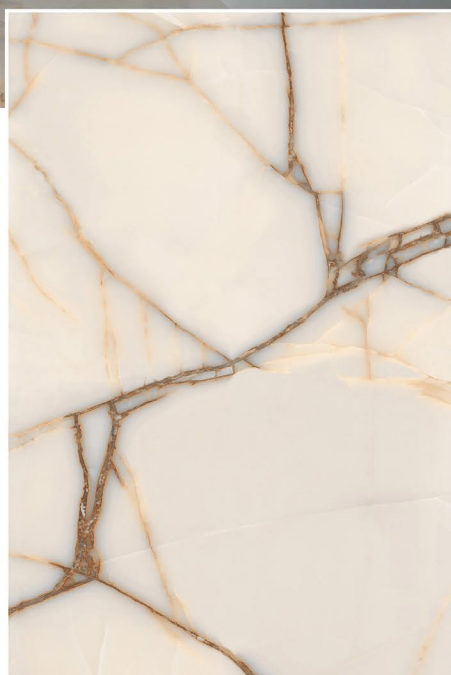

1200 x 1800 mm

CRYSTAL ONYX

RANDOM

GLOSSY