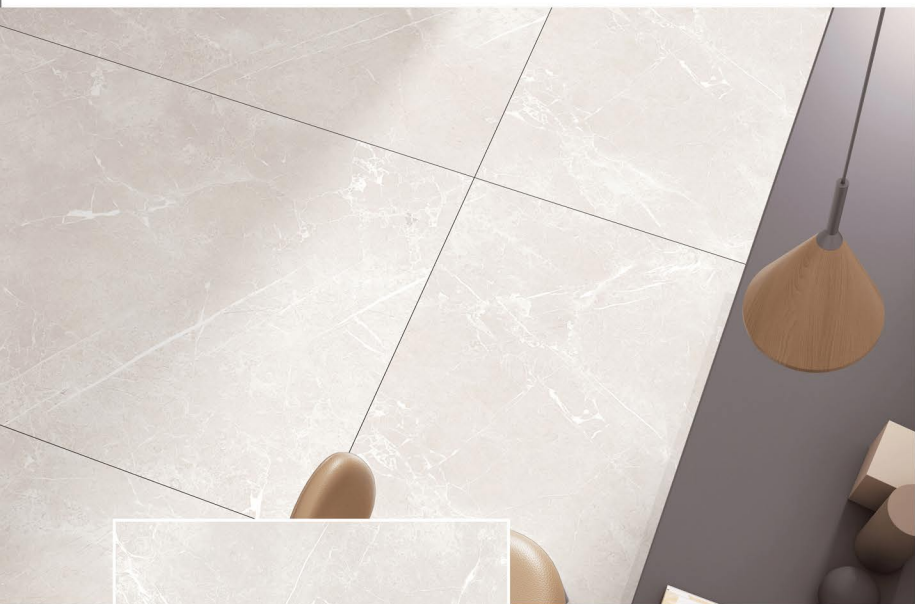

1200 x 1800 mm

ASIAN WHITE

RANDOM

GLOSSY