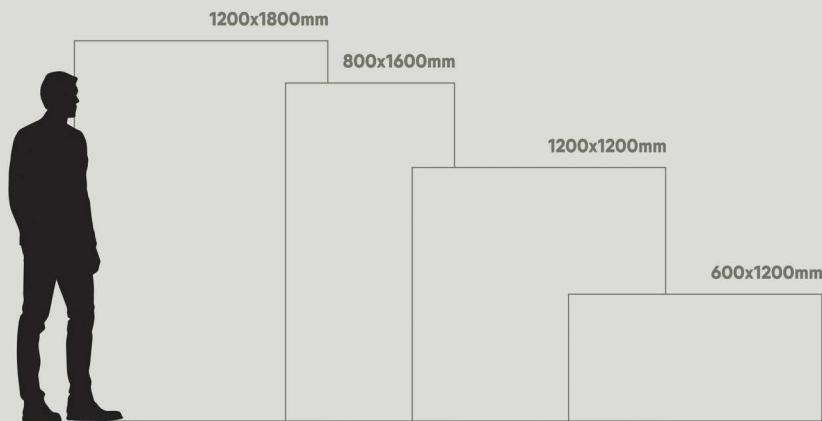

**1200x1800** —

CREATIVE  
FROM  
ITS  
CORE

**1200x1800mm**  
120x180cm

## **fantastic format**

*Taking into account the new demands of the world of architecture and interior design, Our launches new formats of slim slab marble tiles in large dimensions with the additions of 1200x1800mm expanding its range of technical solutions & innovation for better lifestyle.*

**next  
generation  
marble  
slab**

1200 x 1800 mm

## BEOLA PEARL

RANDOM

  
GLOSSY

1200 x 1800 mm

CONCEPT OF BERLIM WHITE

1200 x 1800 mm

**BERLIM WHITE**

1200 x 1800