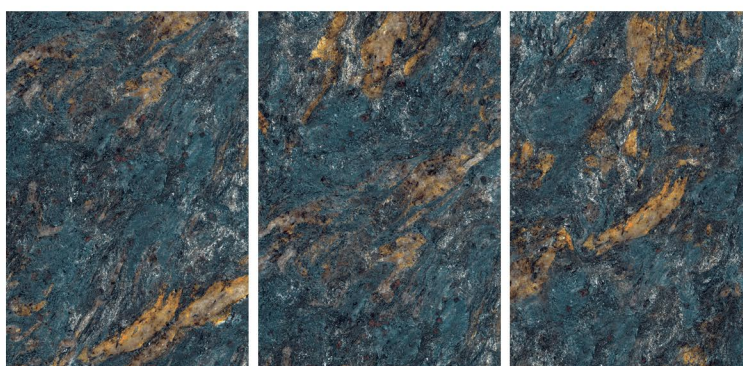

12000 x 18000

RANDOM