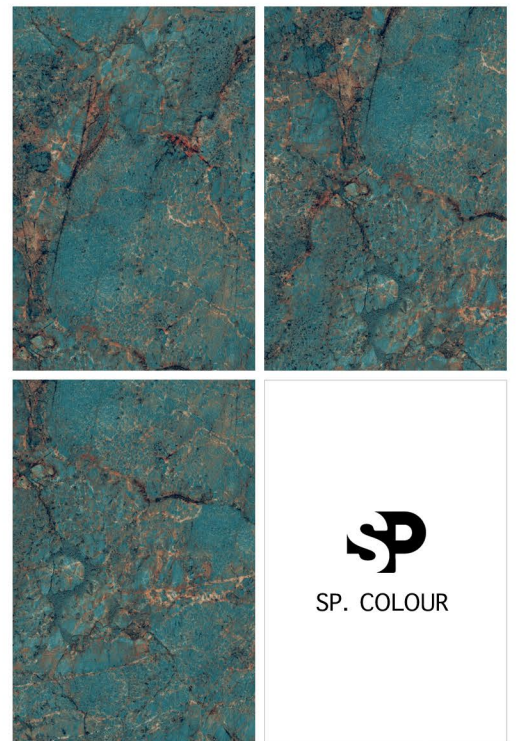

SP. COLOUR

1200 x 1800 mm

ALMOND GREEN

RANDOM

SP. COLOUR

1200 x 1800 mm

AMAZONITE AQUA

RANDOM