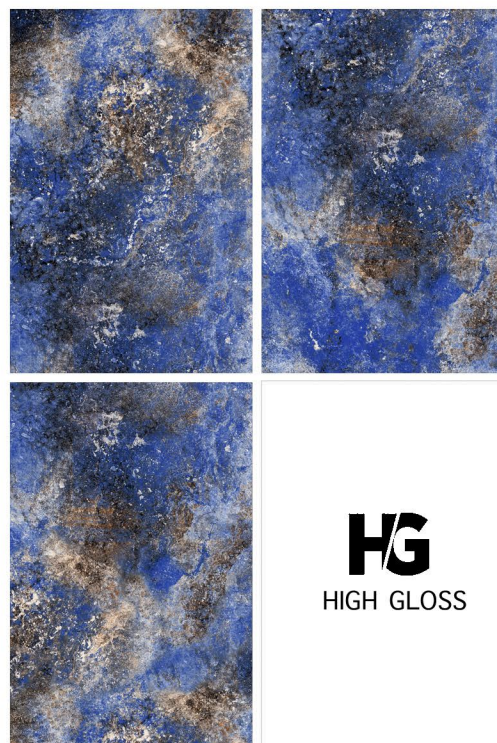

BRECCIA AURORA

RANDOM

HG
HIGH GLOSS

1200 x 1800 mm

CELLOSIA BLUE

Resturent

RANDOM

HG
HIGH GLOSS