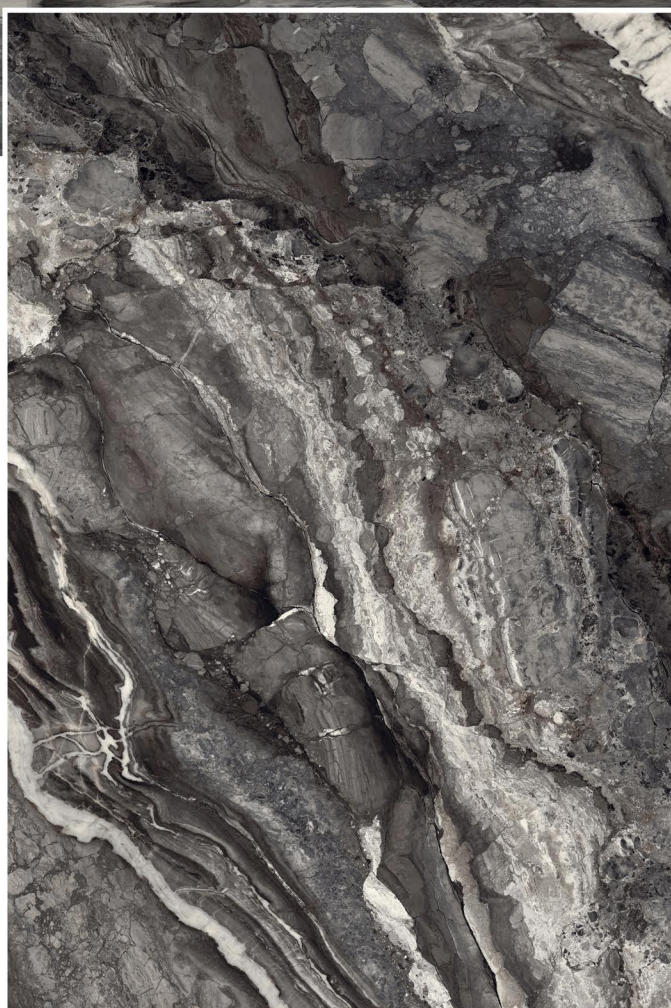

**next
generation
marble
slab**

1200 x 1800 mm

ARMANI COOPER

HG
HIGH GLOSS

RANDOM

1200 x 1800 mm

BEVIN NATURAL

RANDOM