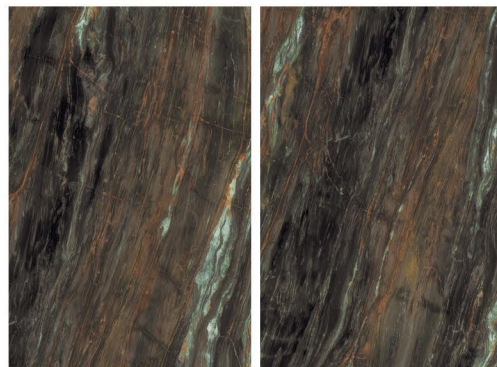

AQUAMARINA

RANDOM

SP
SP. COLOUR

1200 x 1800 mm

BLENDARK CAMEL

RANDOM

SP. COLOUR

1200 x 1800 mm