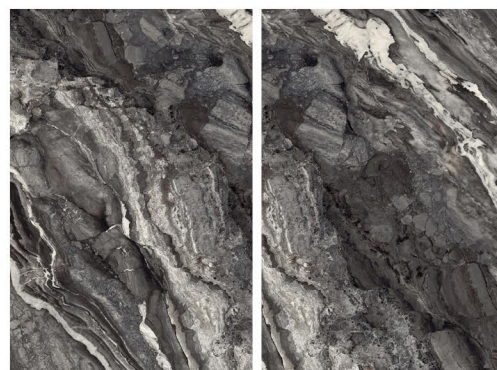

**next
generation
marble
slab**

1200 x 1800 mm

ARMANI COOPER

HG
HIGH GLOSS

RANDOM

1200 x 1800 mm

BEVIN NATURAL

RANDOM