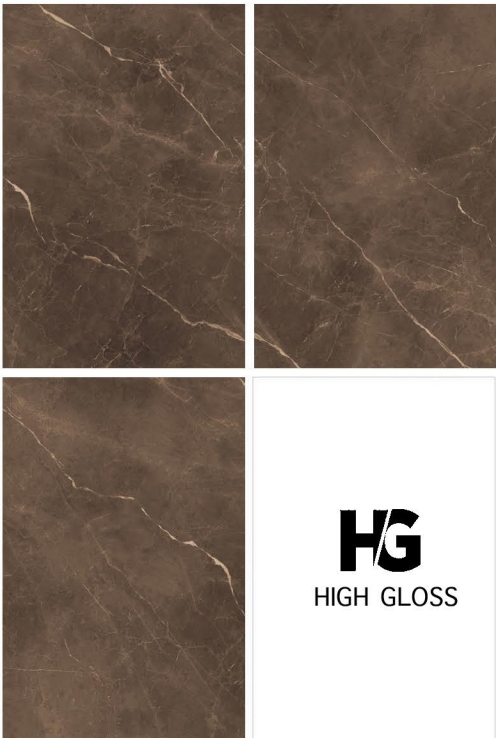

1200 x 1800 mm

ARMANI COOPER

HG
HIGH GLOSS

RANDOM