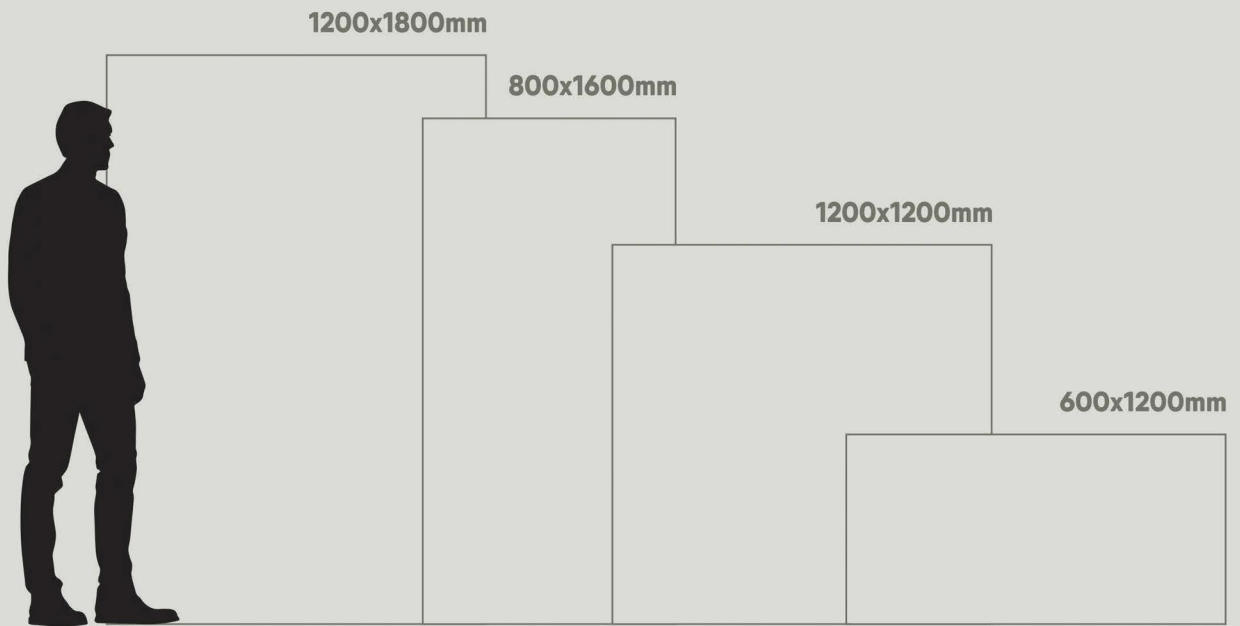

1200x1800 —

CREATIVE FROM ITS CORE

1200x1800mm
120x180cm

fantastic format

Taking into account the new demands of the world of architecture and interior design, Our launches new formats of slim slab marble tiles in large dimensions with the additions of 1200x1800mm expanding its range of technical solutions & innovation for better lifestyle.

1200 x 1800 mm

CONCEPT OF ELIOTT GREY

1200 x 1800 mm

ELIOTT GREY

12000 x 18000

RANDOM

1200 x 1800 mm

EMERALD JADE

SP. COLOUR

1200 x 1800 mm

CONCEPT OF AMAZONITE RENOIR

1200 x 1800 mm

AMAZONITE RENOIR

12000 x 18000

RANDOM

1200 x 1800 mm

CONCEPT OF CONAN NATURAL

1200 x 1800 mm

CONAN NATURAL

1200 x 1800

RANDOM

1200 x 1800 mm

DALTON GREEN

RANDOM