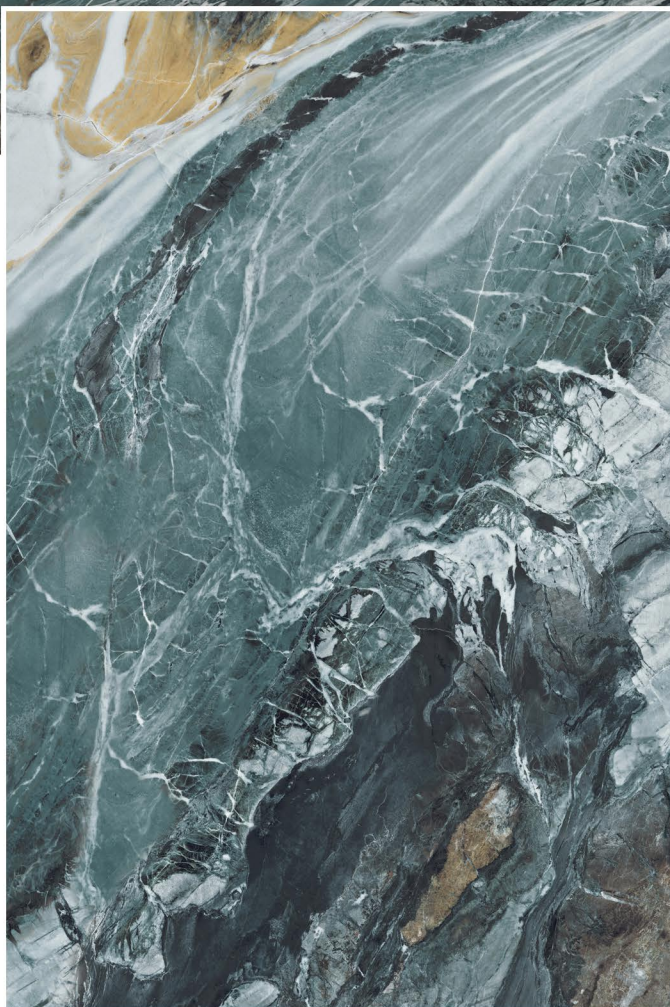

RANDOM

SP. COLOUR

1200 x 1800 mm

ROME ROYALE

RANDOM

SP. COLOUR

1200 x 1800 mm

CONCEPT OF SERVOLINE GREEN