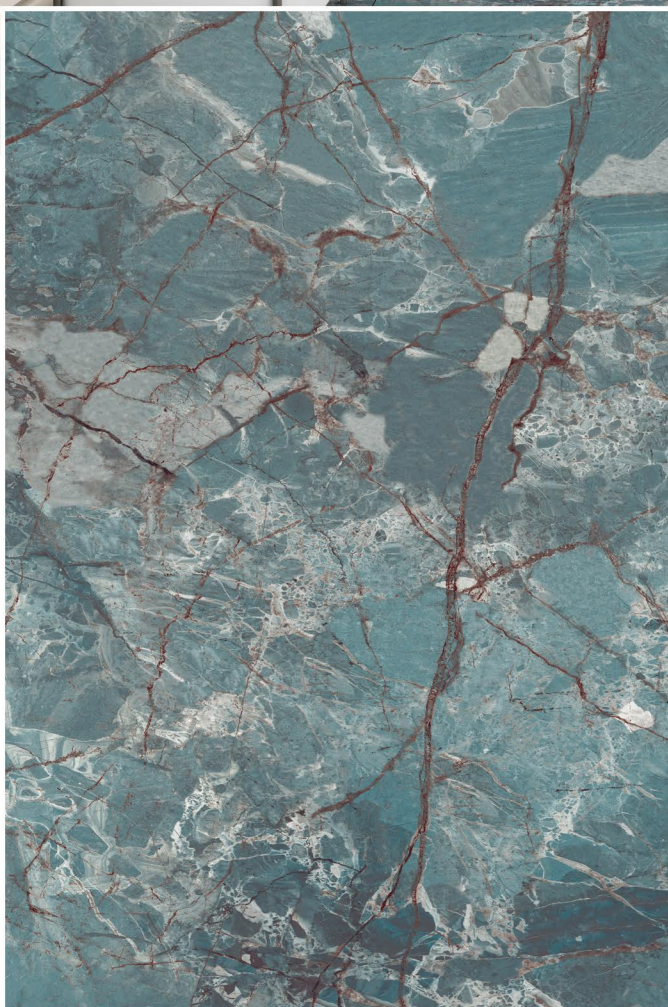

1200 x 1800 mm

EXOTIC WHITE

SP. COLOUR

RANDOM

1200 x 1800 mm

GLIZZ AQUA

RANDOM

SP
SP. COLOUR