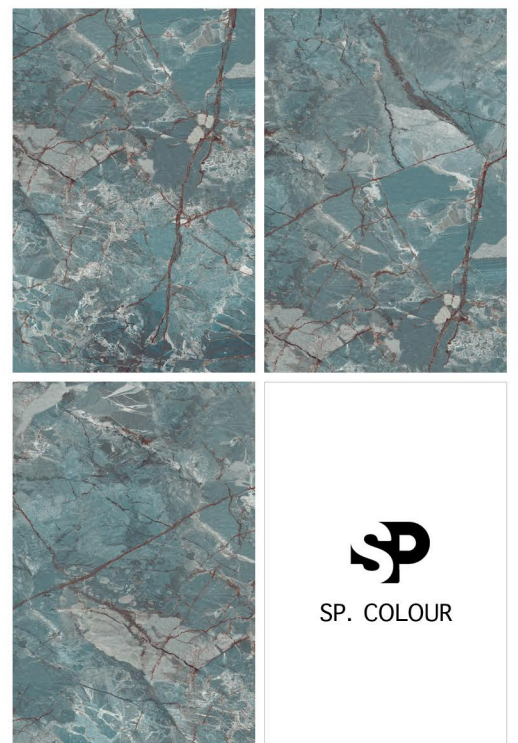

1200 x 1800 mm

EXOTIC WHITE

SP. COLOUR

RANDOM

1200 x 1800 mm

GLIZZ AQUA

RANDOM

SP
SP. COLOUR