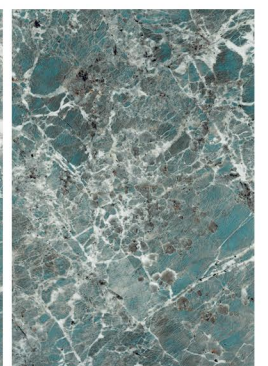

SP. COLOUR

1200 x 1800 mm

CONCEPT OF AMAZONITE RENOIR

1200 x 1800 mm

AMAZONITE RENOIR

12000 x 18000

RANDOM

1200 x 1800 mm