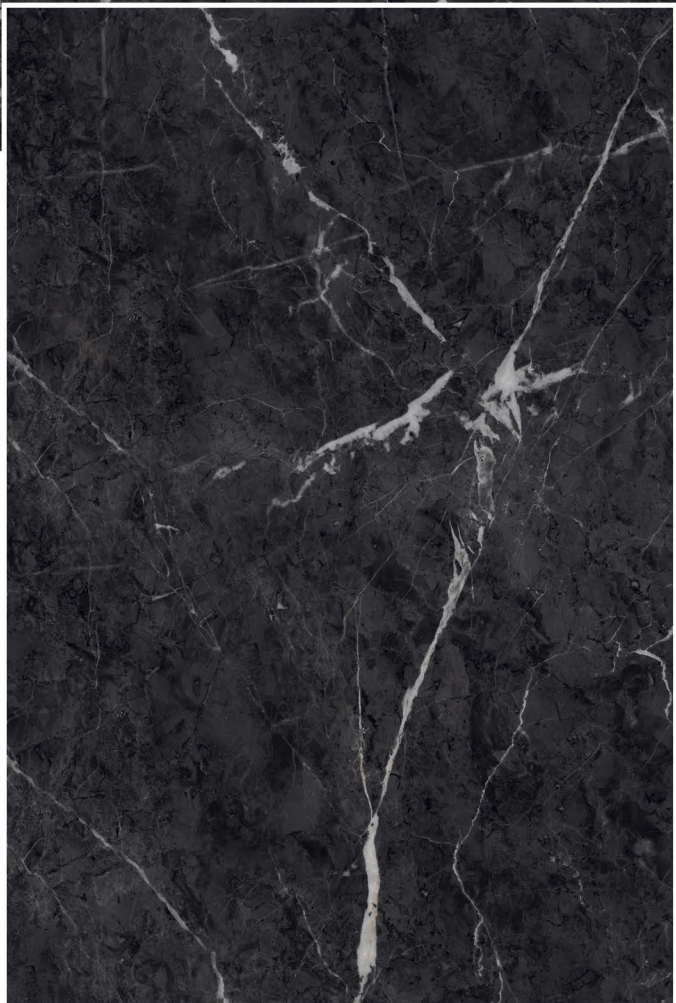

1200 x 1800 mm

GLAMOUR BLACK

12000 x 18000

RANDOM

1200 x 1800 mm

ROLEX BLACK

RANDOM

**next
generation
marble
slab**