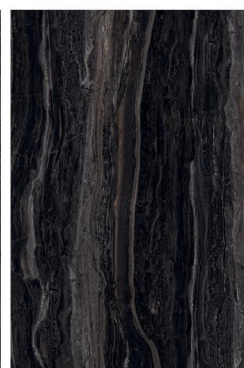

HG
HIGH GLOSS

RANDOM

1200 x 1800 mm

ESTERDA BLACK

RANDOM

HG
HIGH GLOSS

1200 x 1800 mm

CONCEPT OF GLAMOUR BLACK

1200 x 1800 mm

GLAMOUR BLACK

12000 x 18000

RANDOM

1200 x 1800 mm

ROLEX BLACK

RANDOM

**next
generation
marble
slab**