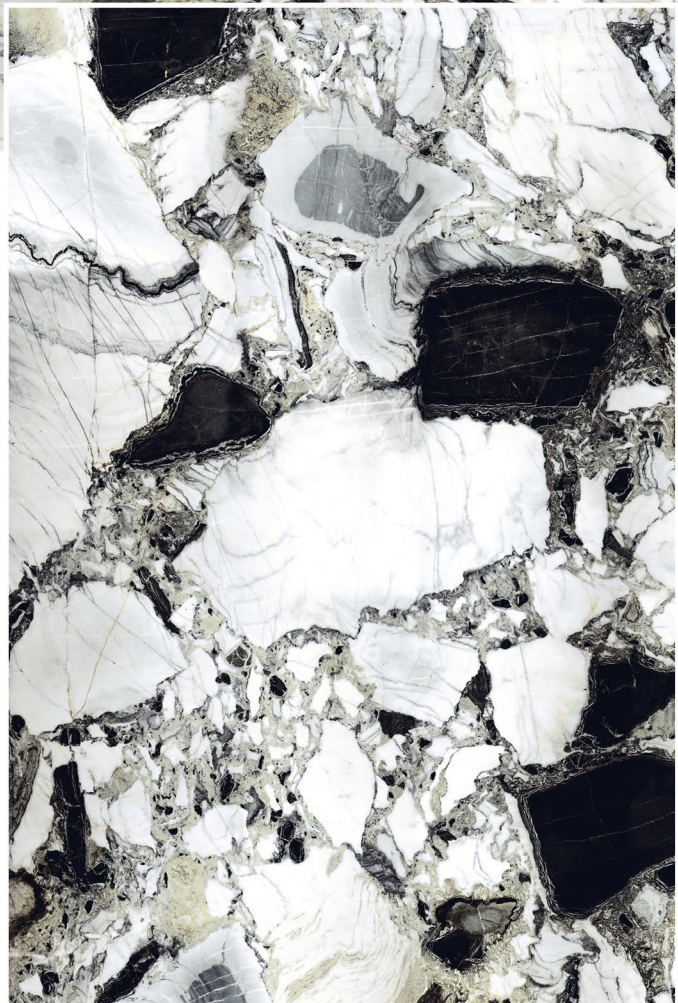

1200 x 1800 mm

CONCEPT OF ELIOTT GREY

1200 x 1800 mm

ELIOTT GREY

12000 x 18000

RANDOM

1200 x 1800 mm

EMERALD JADE