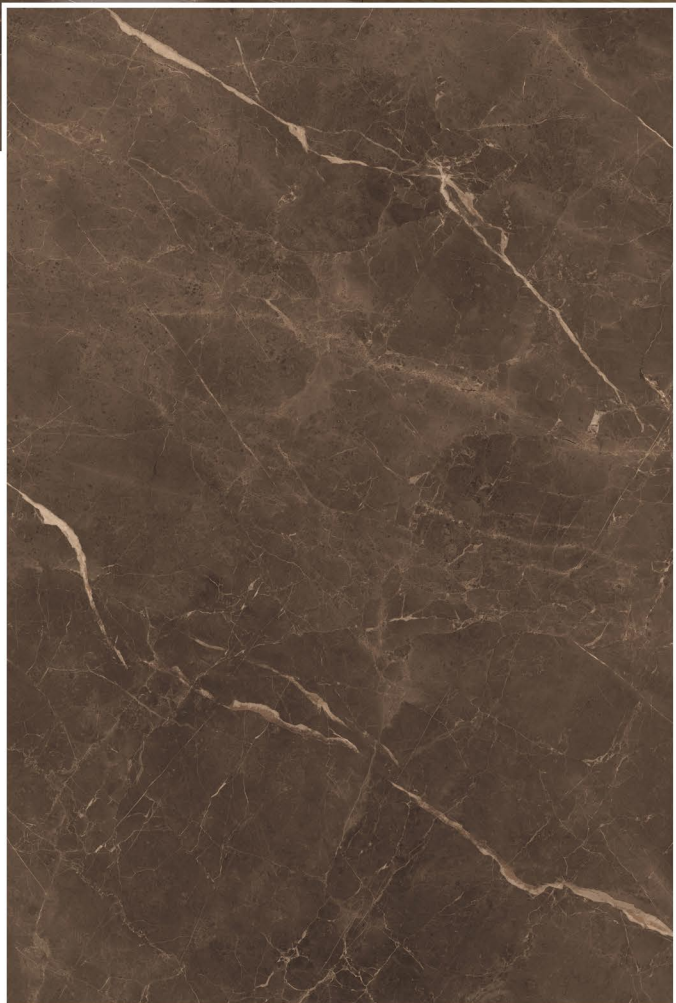

1200 x 1800 mm

ARMANI COOPER

HG
HIGH GLOSS

RANDOM