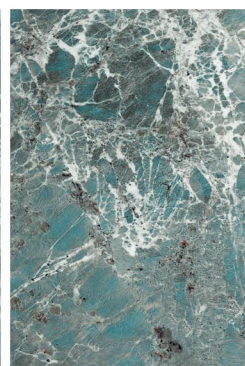

SP. COLOUR

1200 x 1800 mm

CONCEPT OF AMAZONITE RENOIR

1200 x 1800 mm

AMAZONITE RENOIR

12000 x 18000

RANDOM

1200 x 1800 mm