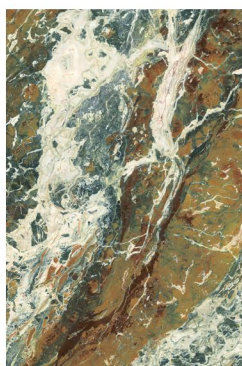

12000 x 18000

RANDOM