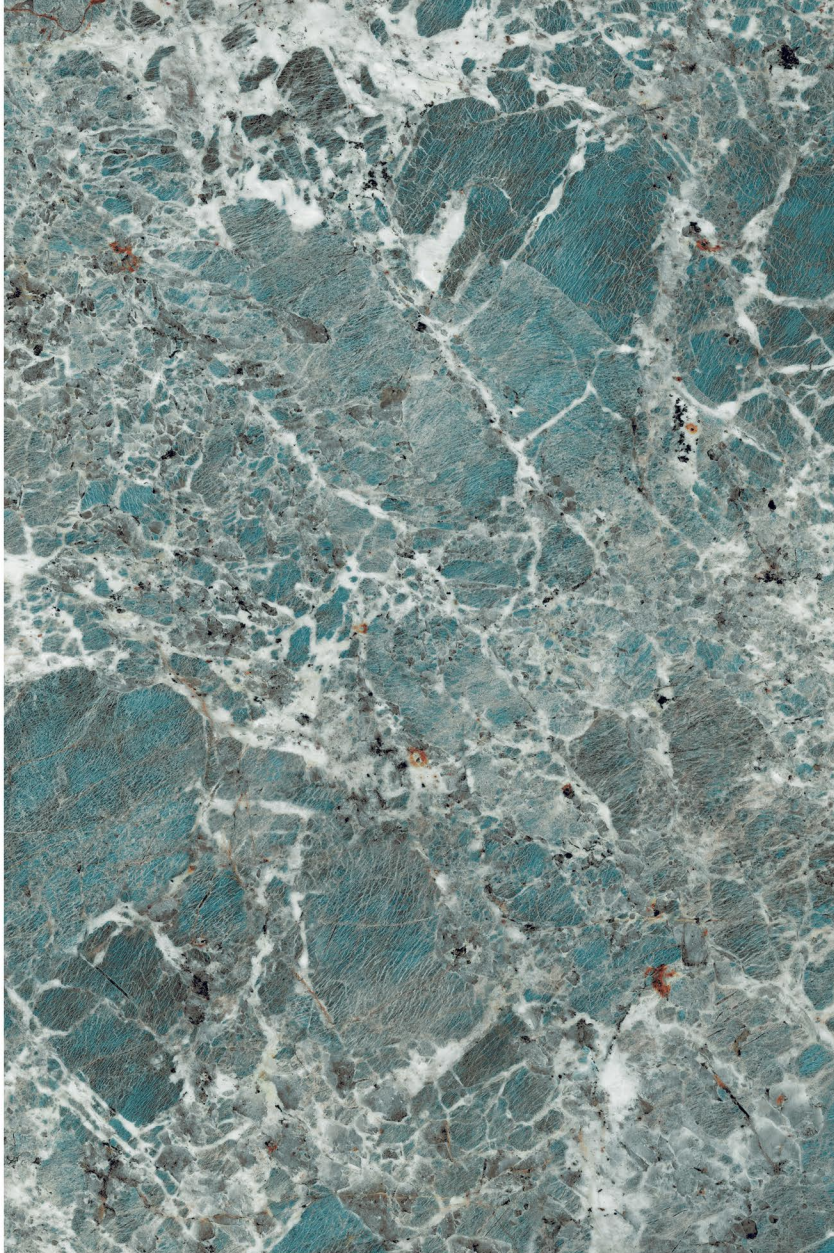

1200 x 1800 mm

AMAZONITE RENOIR