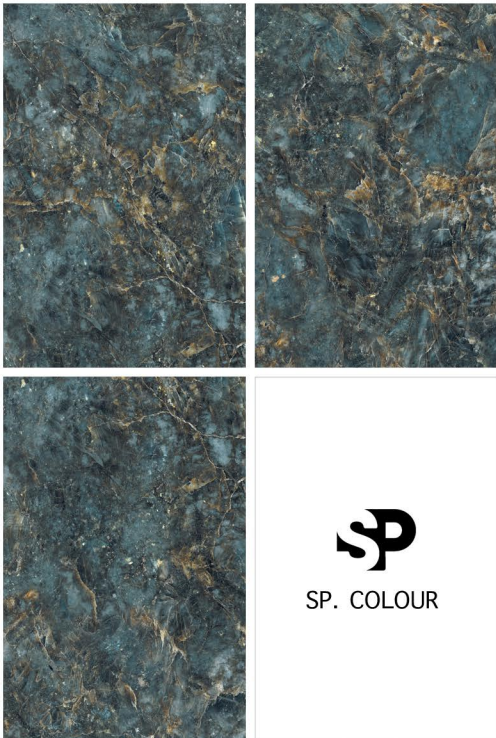

1200 x 1800 mm

GLAMOUR BLACK

12000 x 18000

RANDOM

1200 x 1800 mm

ROLEX BLACK

RANDOM

**next
generation
marble
slab**

SP. COLOUR

1200 x 1800 mm

ALMOND GREEN

RANDOM

SP. COLOUR

1200 x 1800 mm

AMAZONITE AQUA

RANDOM