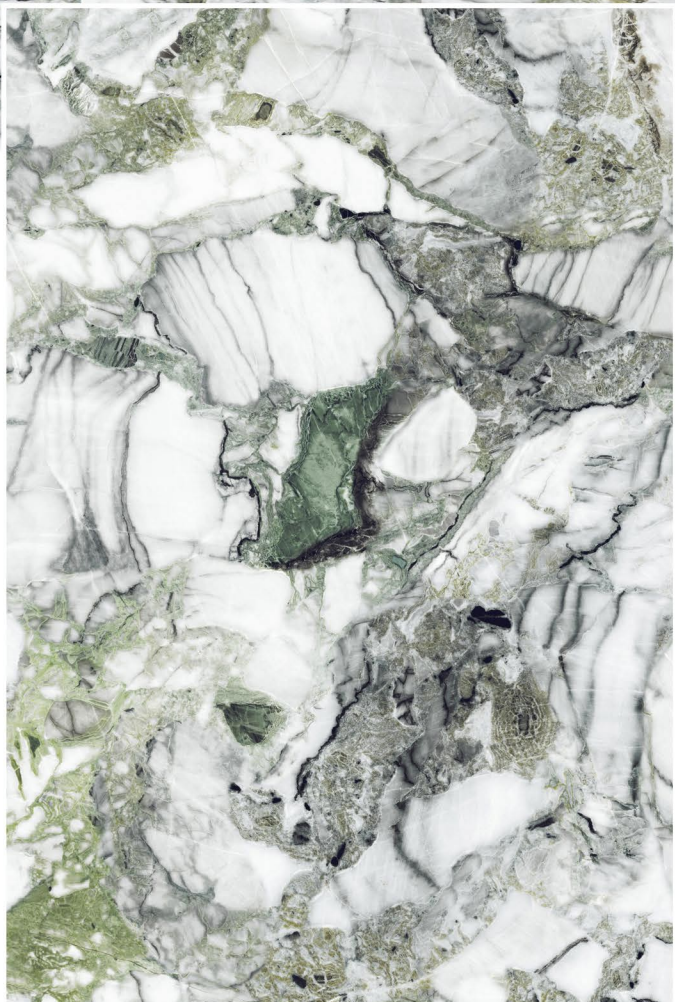

1200 x 1800 mm

SERVOLINE GREEN

12000 x 18000

RANDOM

1200 x 1800 mm

STONEX GREEN

SP. COLOUR

RANDOM

**next
generation
marble
slab**

CARVING

1200 x 1800 mm

AGUSTINE GREY

RANDOM

1200 x 1800 mm

ASICUS TEO

1200 x 1800 mm