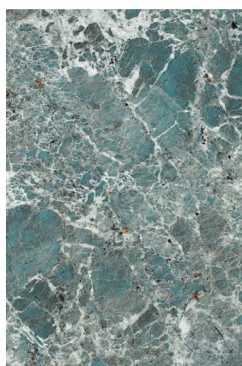

12000 x 18000

RANDOM