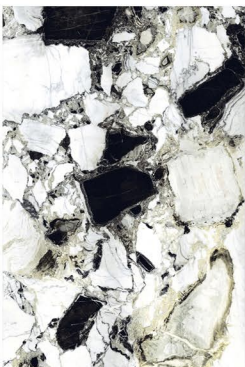

BRECCIA AURORA

RANDOM

HG
HIGH GLOSS

1200 x 1800 mm

CELLOSIA BLUE

Resturent

RANDOM

HG
HIGH GLOSS

1200 x 1800 mm

CONCEPT OF ELIOTT GREY

1200 x 1800 mm

ELIOTT GREY

12000 x 18000

RANDOM

1200 x 1800 mm

EMERALD JADE