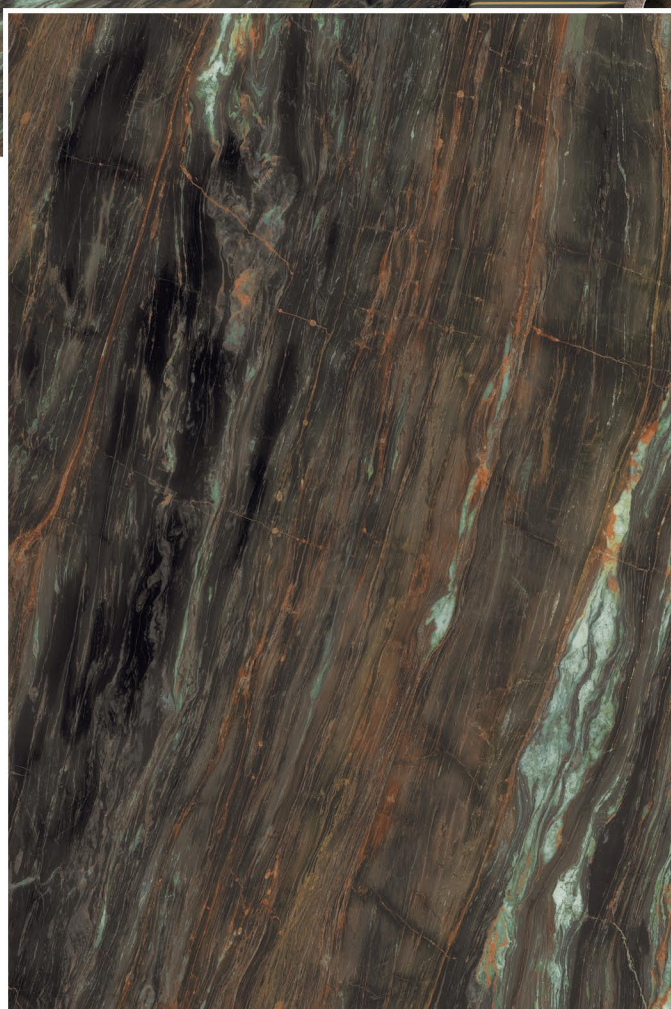

AQUAMARINA

RANDOM

SP
SP. COLOUR

1200 x 1800 mm

BLENDARK CAMEL

RANDOM

SP. COLOUR

1200 x 1800 mm