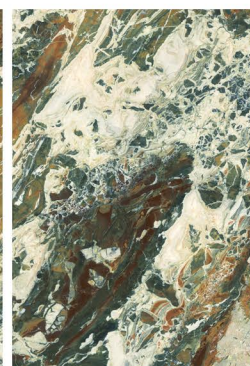

12000 x 18000

RANDOM