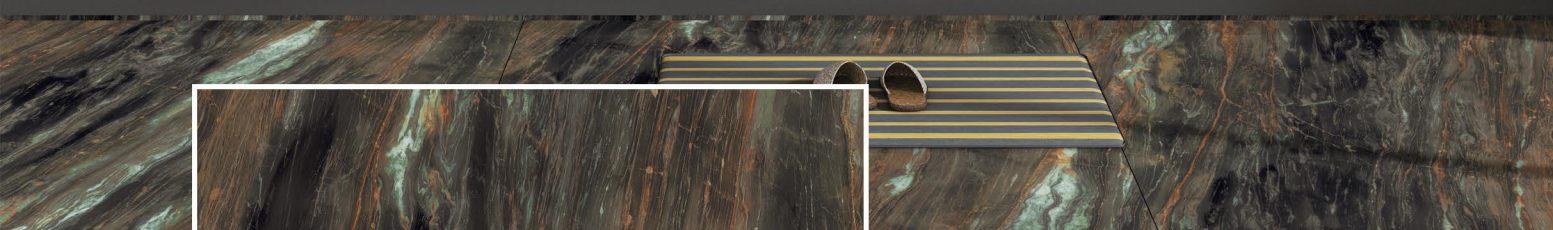

AQUAMARINA

RANDOM

SP
SP. COLOUR

1200 x 1800 mm

BLENDARK CAMEL

RANDOM

SP. COLOUR

1200 x 1800 mm