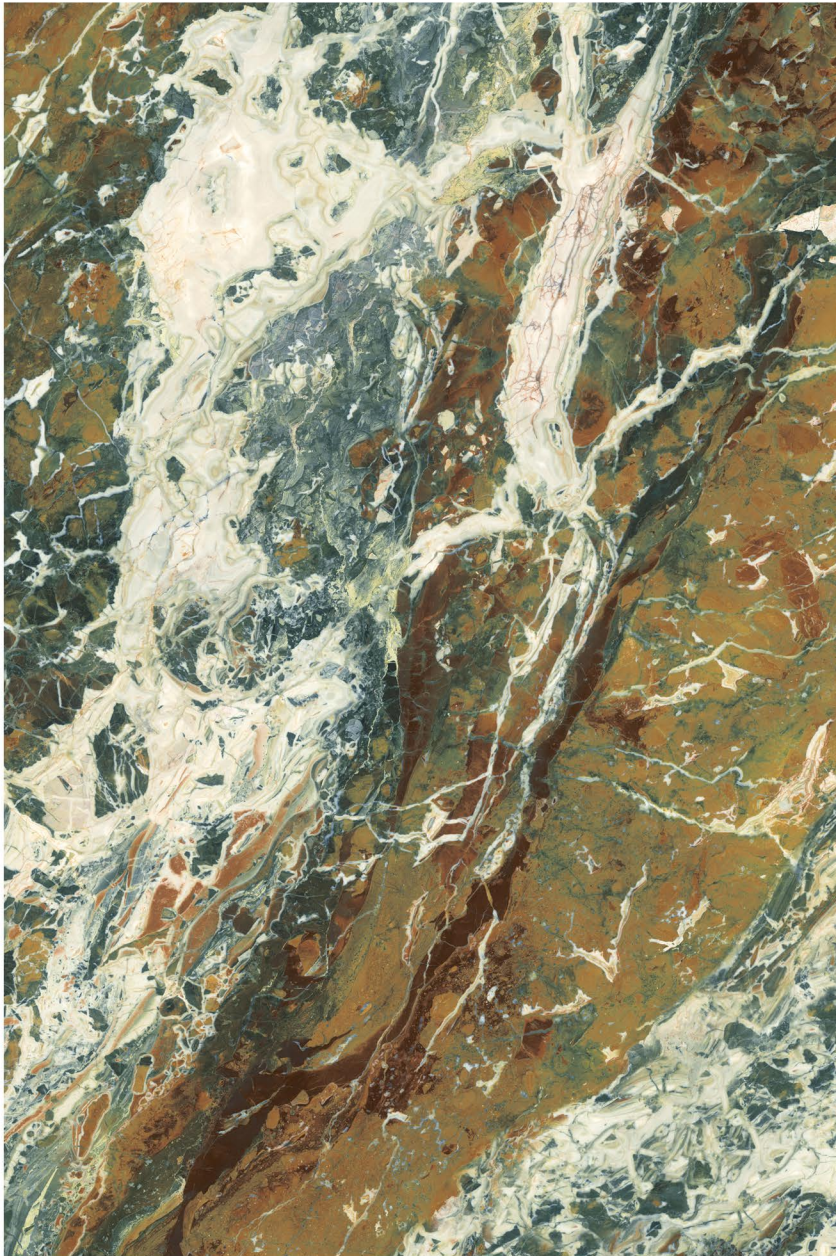

1200 x 1800 mm

SERVOLINE GREEN