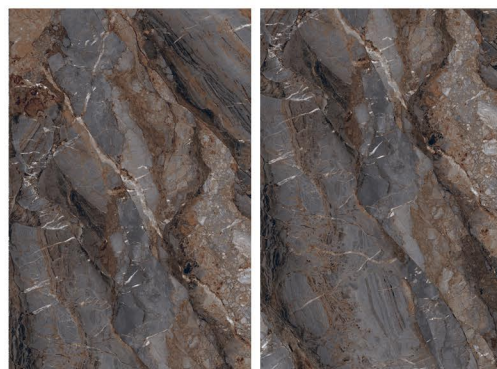

CONCEPT OF BLUEZEE BROWN

1200 x 1800 mm

BLUEZEE BROWN

12000 x 18000

RANDOM

1200 x 1800 mm

CASACADE SPIDER

RANDOM