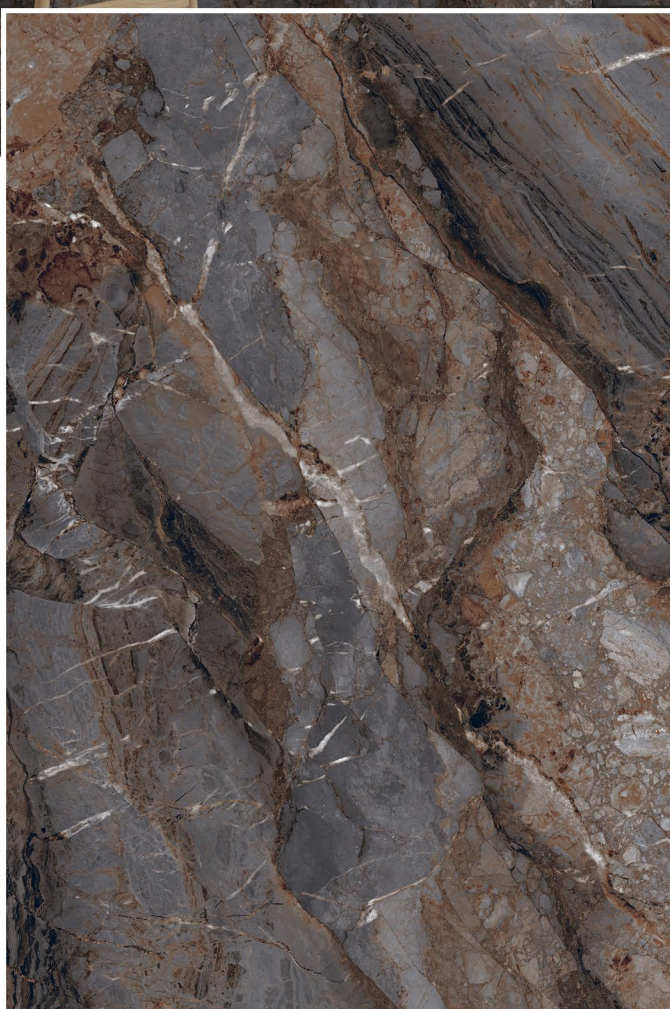

CONCEPT OF BLUEZEE BROWN

1200 x 1800 mm

BLUEZEE BROWN

12000 x 18000

RANDOM

1200 x 1800 mm

CASACADE SPIDER

RANDOM