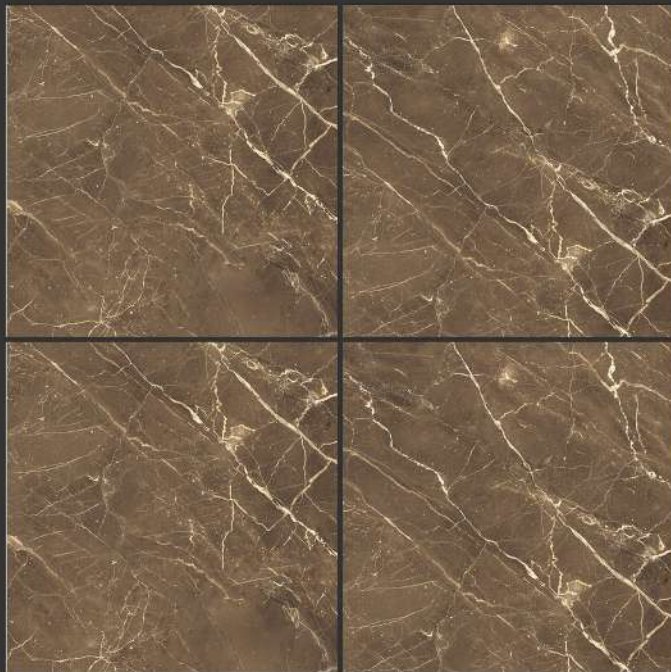

HIGH GLOSSY FINISH

**PGVT
800x800MM**