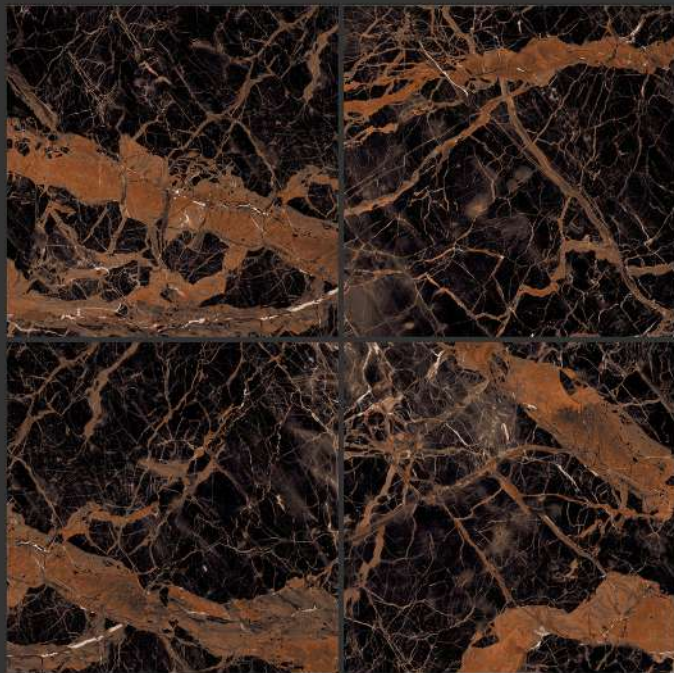

**PGVT
800x800MM**

Carolina_Tiger_Big

HIGH-GLOSS FINISH

PGVT
800x800MM

Marco Polo

HIGH-GLOSS FINISH

**PGVT
800x800MM**

Emperador Domas