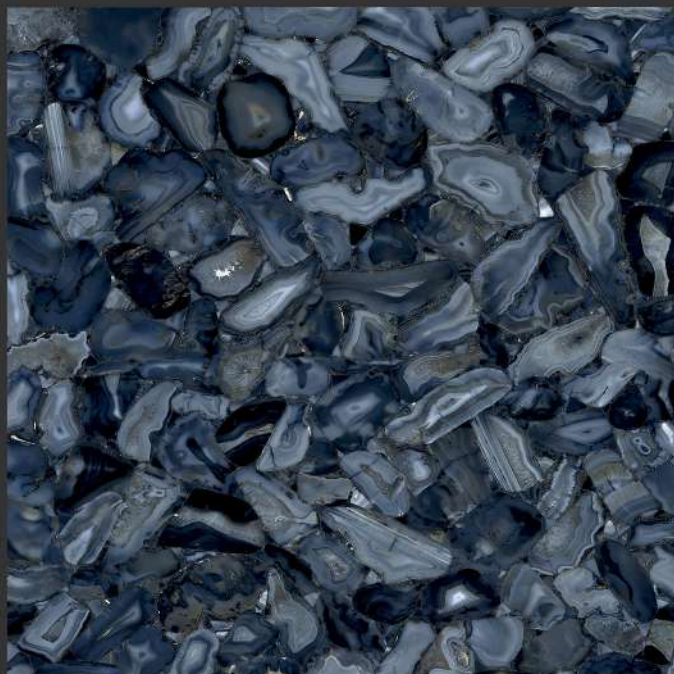

ULTIMATE AGATE NATURAL