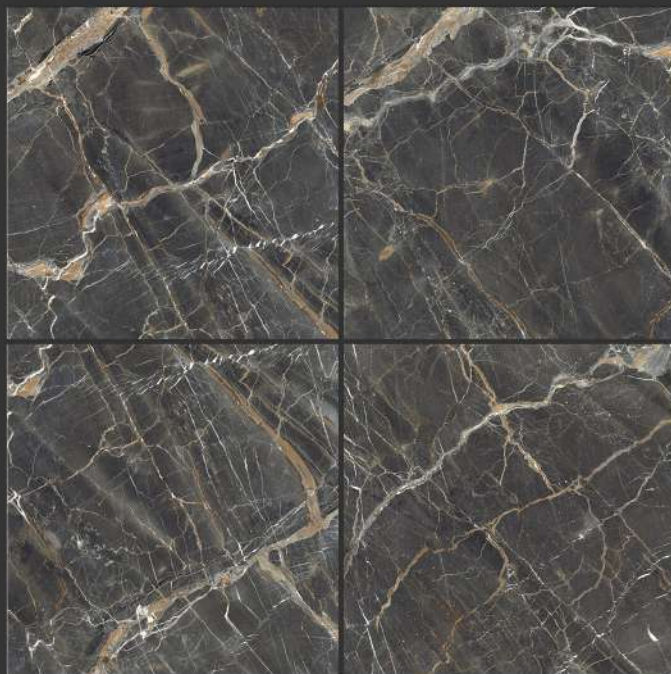

800x800 SOFT RUSTIC FINISH

Barkly Scarlet

SOFT RUSTIC FINISH

**PGVT
800x800MM**

Barkly Scarlet

SOFT RUSTIC FINISH

**PGVT
800x800MM**

Epoca Carrot