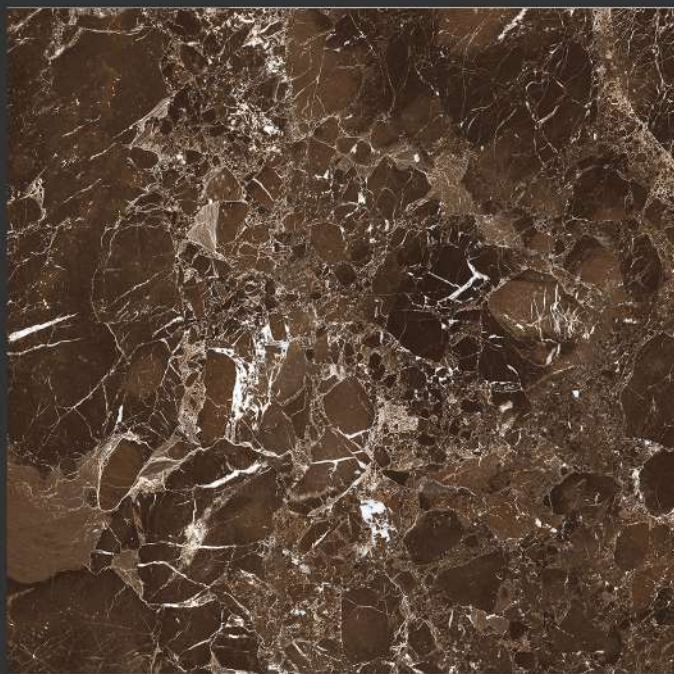

**PGVT
800x800MM**

PIETRA BROWN

HIGH GLOSSY FINISH

**PGVT
800x800MM**

KENYA NERO

HIGH-GLOSS FINISH

**PGVT
800x800MM**

AP 45