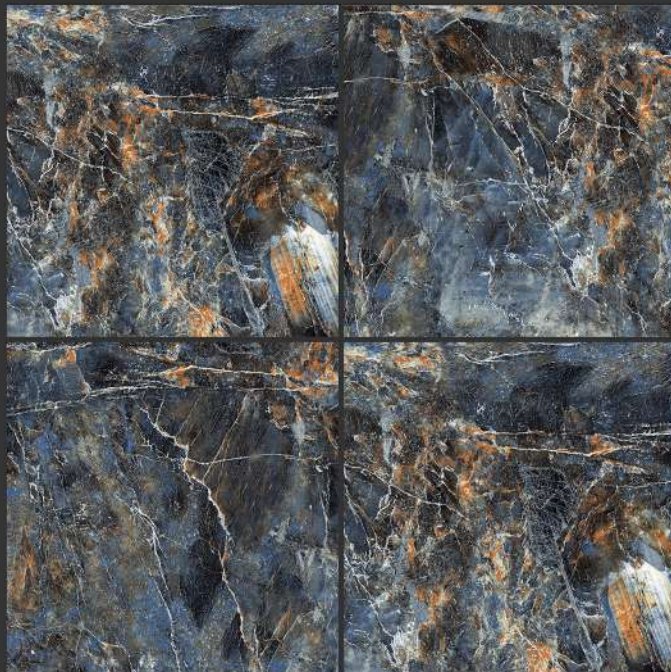

HIGH-GLOSS FINISH

PGVT
800x800MM

AP 46

HIGH-GLOSS FINISH

PGVT
800x800MM

AP 47

HIGH-GLOSS FINISH

PGVT
800x800MM