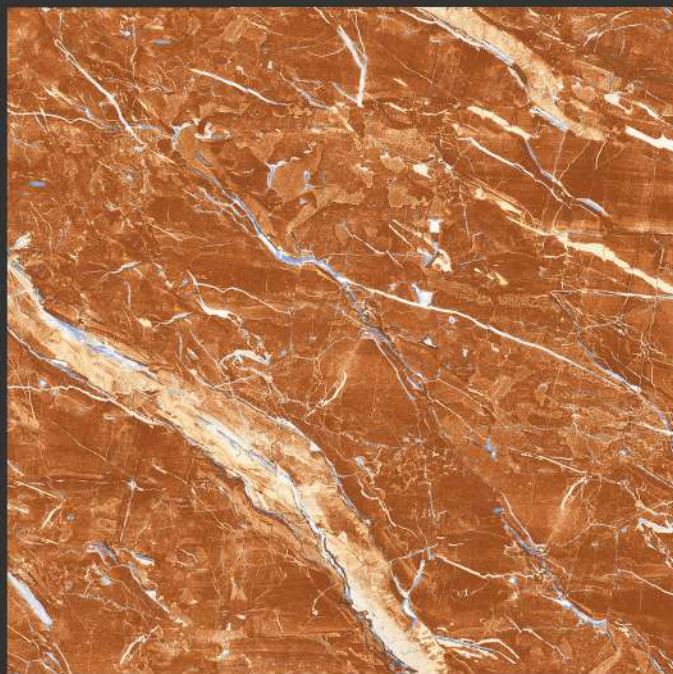

GALAXY BRUNO