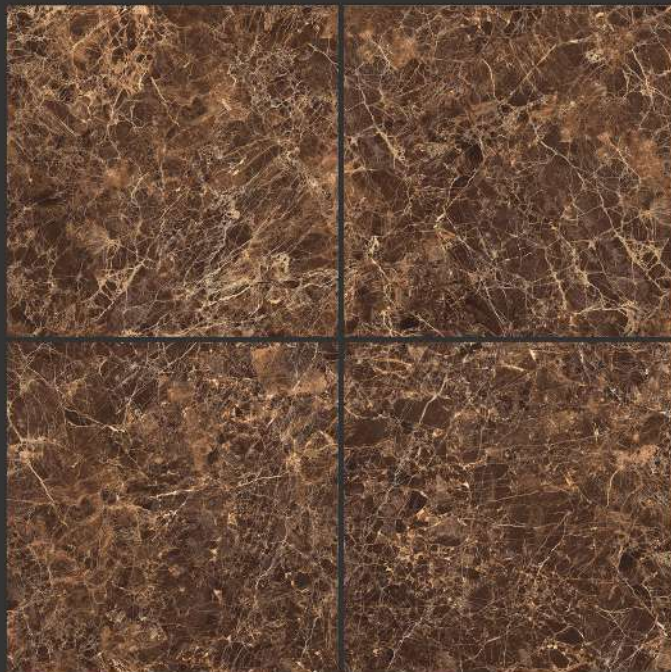

HIGH GLOSSY FINISH

**PGVT
800x800MM**