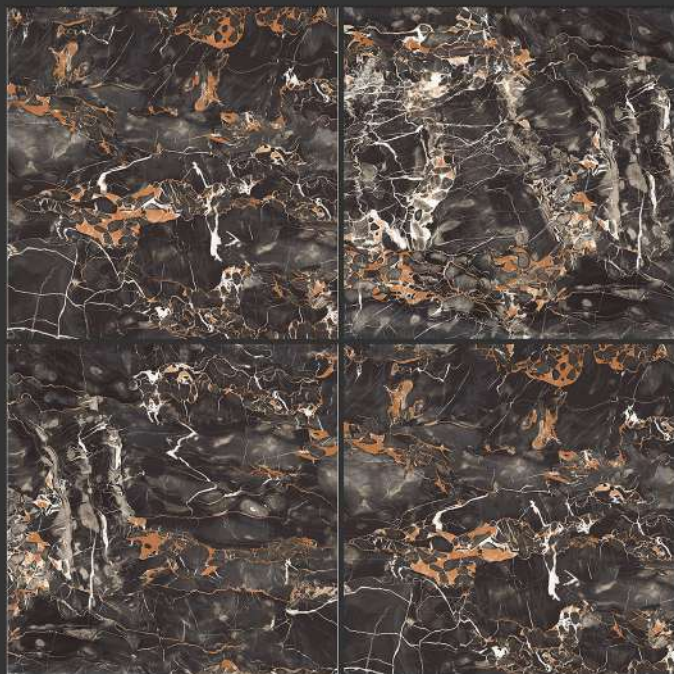

HIGH-GLOSS FINISH

PGVT
800x800MM

GALAXY BRUNO

HIGH-GLOSS FINISH

**PGVT
800x800MM**

PORTRO NATURAL

HIGH-GLOSS FINISH

**PGVT
800x800MM**