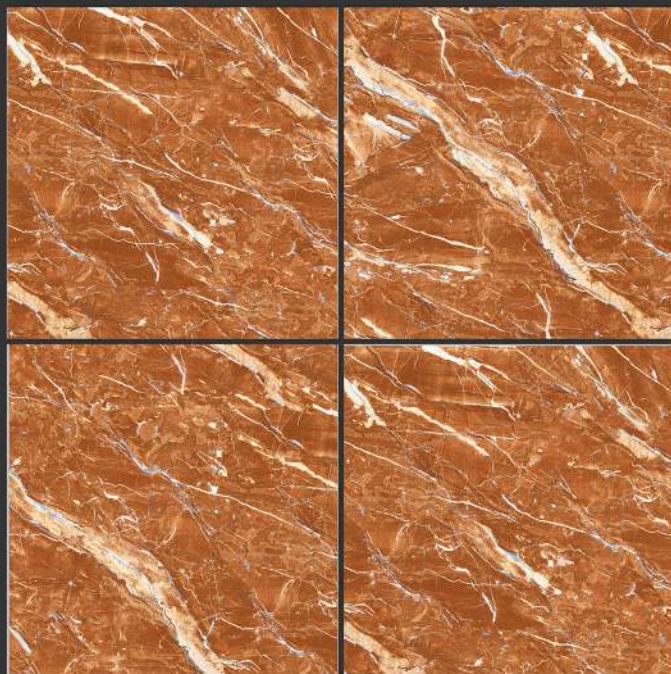

HIGH-GLOSS FINISH

PGVT
800x800MM

GALAXY BRUNO

HIGH-GLOSS FINISH

**PGVT
800x800MM**

PORTRO NATURAL

HIGH-GLOSS FINISH

**PGVT
800x800MM**