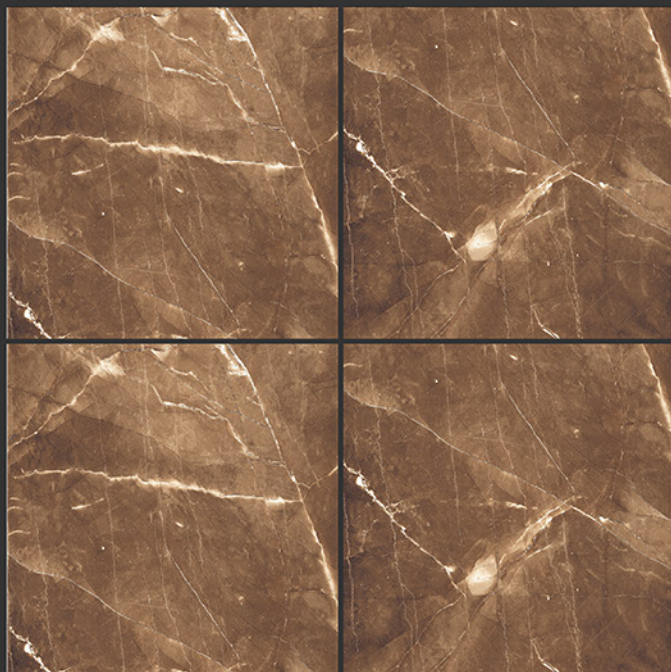

**PGVT
800x800MM**

REDIANT BLANCO

GLOSSY FINISH

**PGVT
800x800MM**

REGAL-COPPER

GLOSSY FINISH

**PGVT
800x800MM**

REGENCY DARK GREY