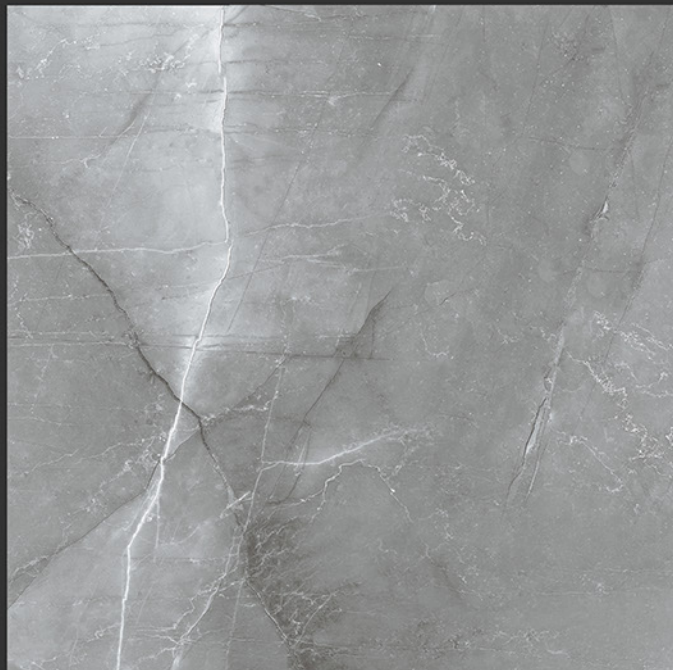

MEENA GREY PULIDO