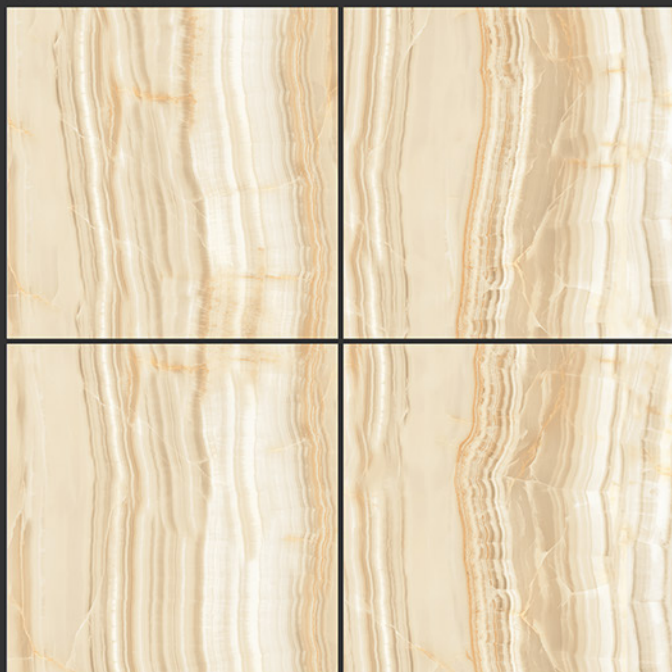

THUNDER

GLOSSY FINISH

**PGVT
800x800MM**

TIGER ONYX

GLOSSY FINISH

**PGVT
800x800MM**

Torso

GLOSSY FINISH