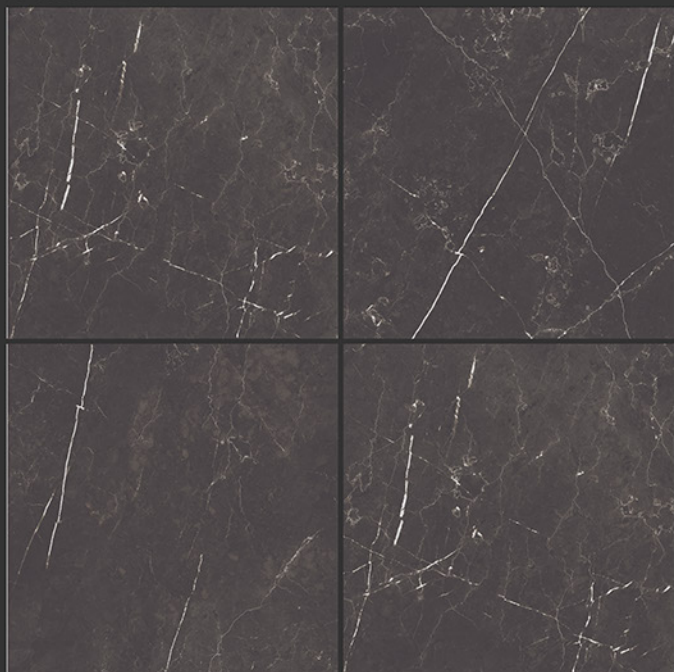

GLOSSY FINISH

**PGVT
800x800MM**