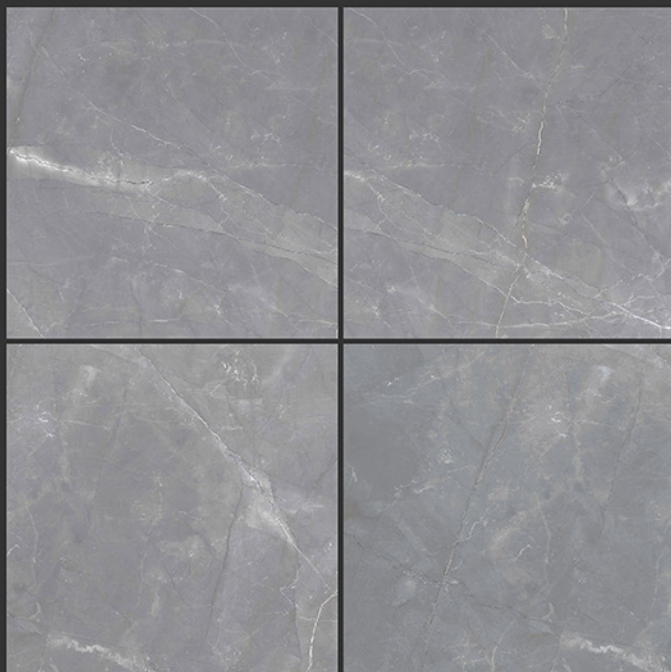

GLOSSY FINISH

**PGVT
800x800MM**

PIETRA NERO

GLOSSY FINISH

**PGVT
800x800MM**

PULPIS DOVE

GLOSSY FINISH

**PGVT
800x800MM**