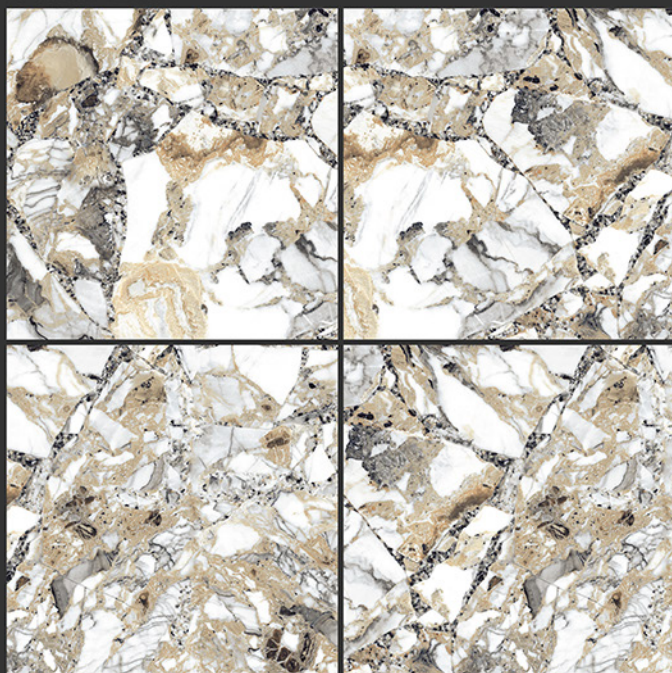

GLOSSY FINISH

PGVT
800x800MM

STONE BISQUE

GLOSSY FINISH

**PGVT
800x800MM**

STONE WHITE

GLOSSY FINISH

PGVT
800x800MM