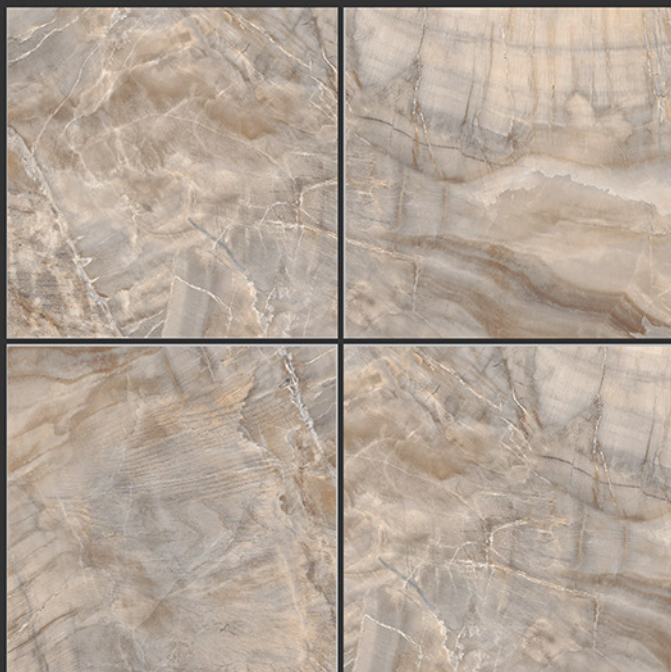

GLOSSY FINISH

**PGVT
800x800MM**

IMPALA DARK

GLOSSY FINISH

**PGVT
800x800MM**

PRIDE CREMA

GLOSSY FINISH

PGVT
800x800MM