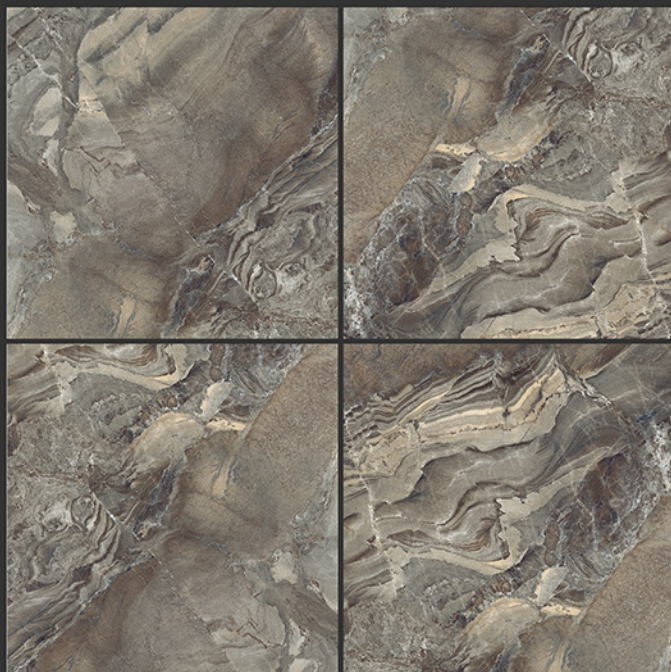

**PGVT
800x800MM**

VI-1

GLOSSY FINISH

PGVT
800x800MM

VI-2

GLOSSY FINISH

PGVT
800x800MM

VICTORIA CLOUD