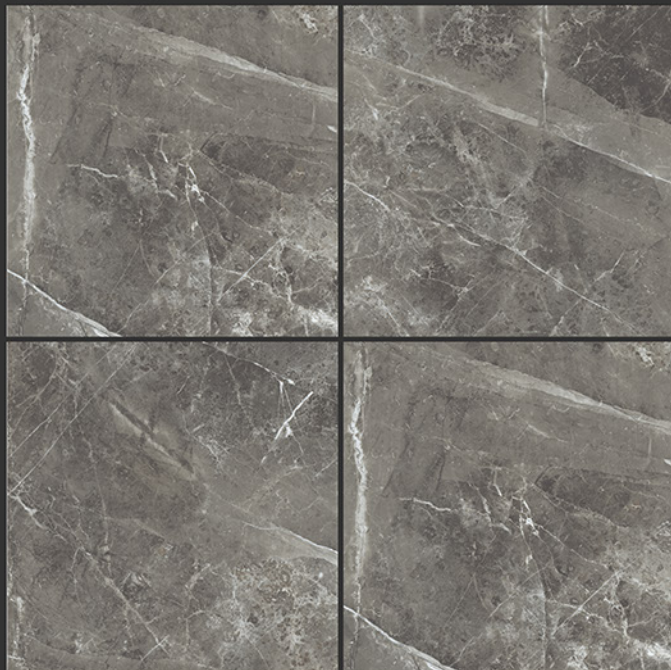

GLOSSY FINISH

PGVT
800x800MM

VICTORIA SMOKE

GLOSSY FINISH

**PGVT
800x800MM**

VICTORIYA IVORY

GLOSSY FINISH

PGVT
800x800MM