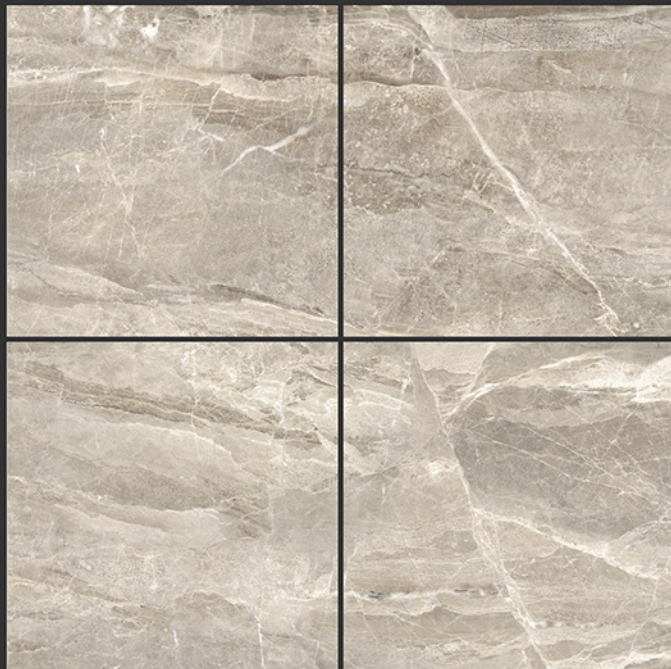

PGVT
800x800MM

HD Digital MAINSTREAM GREISE DARK

GLOSSY FINISH

**PGVT
800x800MM**

HD Digital MAINSTREAM

GLOSSY FINISH

**PGVT
800x800MM**

MAJESTIC ONYX