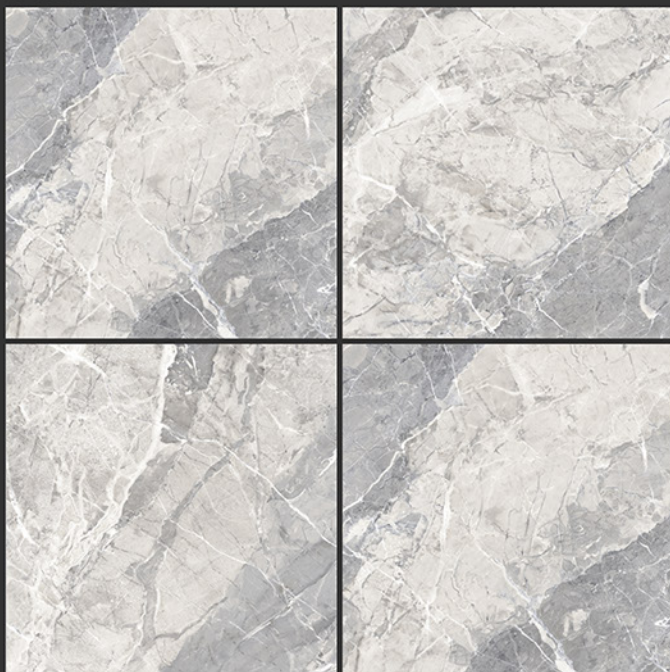

GLOSSY FINISH

PGVT
800x800MM