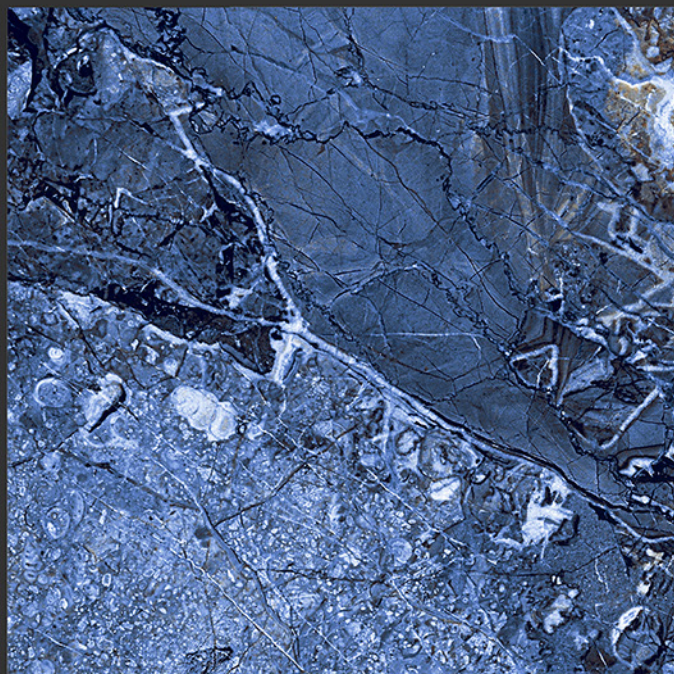

SWEDEN

GLOSSY FINISH

PGVT
800x800MM