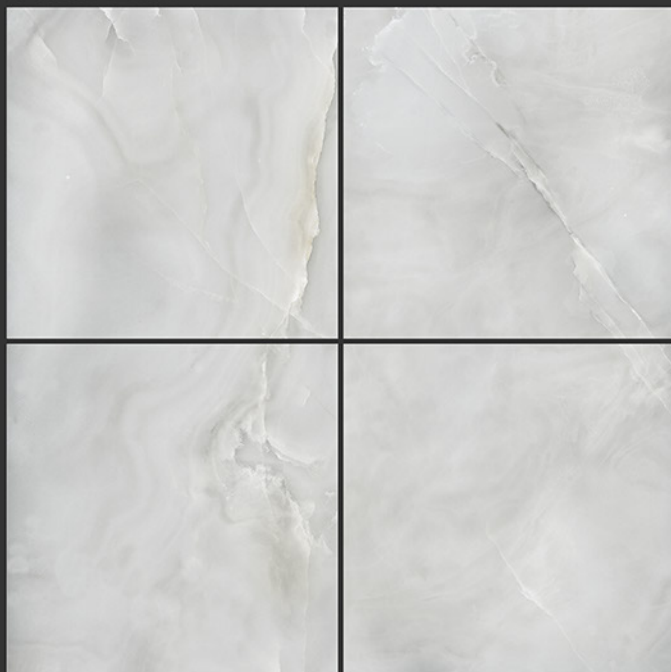

GLOSSY FINISH

PGVT
800x800MM

F-ONYX GREY

GLOSSY FINISH

**PGVT
800x800MM**

ONYX GRAY

GLOSSY FINISH

**PGVT
800x800MM**