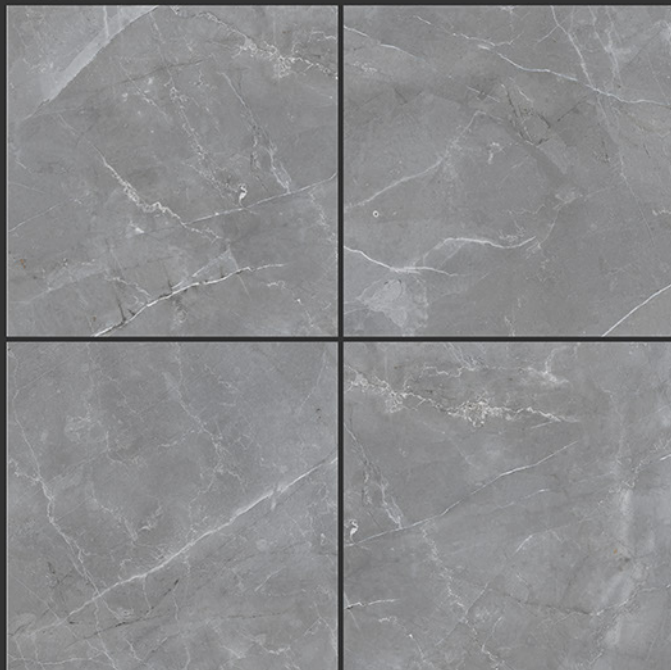

**PGVT
800x800MM**

MARLIN GRAY

GLOSSY FINISH

**PGVT
800x800MM**

CLOUDY PIETRA PEARL

GLOSSY FINISH

**PGVT
800x800MM**

MARMI PULPIS GREY