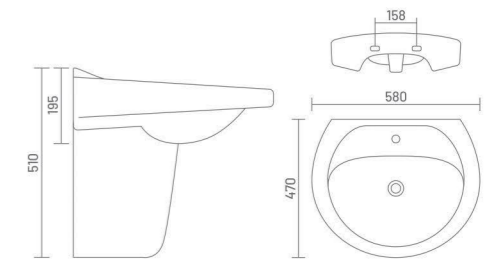

SELINA

Wash Basin Half Pedestal
L 575 W 410 H 490

SONIC

Wash Basin Half Pedestal
L 460 W 535 H 505

shape of
inspiration

SOBER

Wash Basin Half Pedestal
L 560 W 430 H 480

CLASSIC

Wash Basin Half Pedestal
L 570 W 445 H 510

MOON

Wash Basin Half Pedestal
L 525 W 410 H 510

MERY

Wash Basin Half Pedestal
L 580 W 470 H 510

LUCY

Wash Basin Half Pedestal
L 585 W 455 H 510

space with
playful artistry