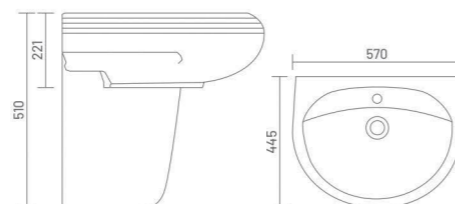

SELINA

Wash Basin Half Pedestal
L 575 W 410 H 490

SONIC

Wash Basin Half Pedestal
L 460 W 535 H 505

shape of
inspiration

SOBER

Wash Basin Half Pedestal
L 560 W 430 H 480

CLASSIC

Wash Basin Half Pedestal
L 570 W 445 H 510

MOON

Wash Basin Half Pedestal
L 525 W 410 H 510

MERY

Wash Basin Half Pedestal
L 580 W 470 H 510

LUCY

Wash Basin Half Pedestal
L 585 W 455 H 510

space with
playful artistry