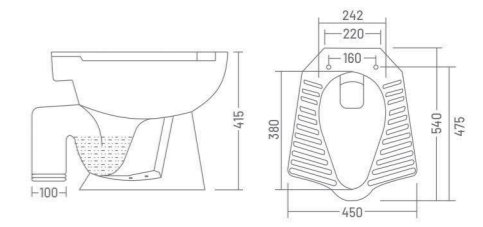

ANGLO - P

Water Closet
L 540 W 450 H 415