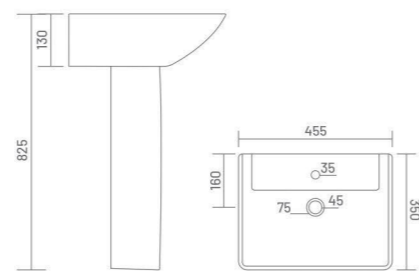

Wash Basin Pedestal
L 570 W 440 H 870

ADEL

Wash Basin Pedestal
L 575 W 455 H 855

WASH BASIN PEDESTAL

LEVIS
Wash Basin Pedestal
L 545 W 475 H 840

PLANO
Wash Basin Pedestal
L 455 W 350 H 825

LYRA
Wash Basin Pedestal
L 425 W 400 H 850