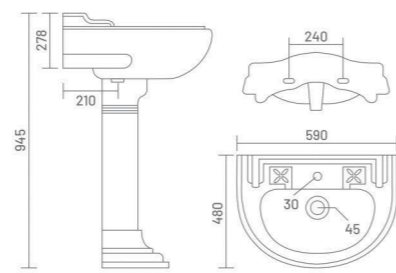

Wash Basin Pedestal
L 525 W 440 H 780

SANDY

Wash Basin Pedestal
L 570 W 450 H 890

SERENA

Wash Basin Pedestal
L 590 W 480 H 945

SOBER

Wash Basin Pedestal
L 560 W 430 H 830

CLASSIC