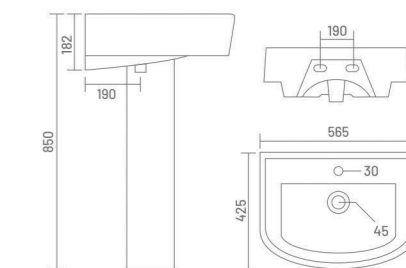

SONICA
Wash Basin Pedestal
L 542 W 475 H 925

WASH BASIN PEDESTAL

ALEXA
Wash Basin Pedestal
L 465 W 325 H 810

TORUS
Wash Basin Pedestal
L 510 W 430 H 840

LORAS
Wash Basin Pedestal
L 565 W 425 H 850

WASH BASIN PEDESTAL