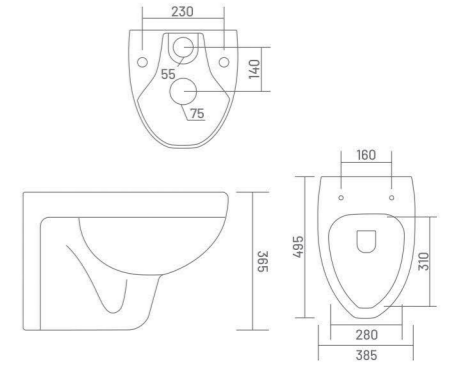

UF UF SEAT COVER

AMAZON (Rimless)

Wall Hung Closet
L 535 W 355 H 350

LATIOS

Wall Hung Closet
L 575 W 380 H 375

CASCADE

Wall Hung Closet
L 495 W 385 H 365

UF UF SEAT COVER

PACIFIC

Wall Hung Closet
L 505 W 358 H 366

MINI

Wall Hung Closet
L 485 W 350 H 350

redefine
the spirit of
panache

WASH BASIN PEDESTAL

SONA-A (Matt)

Wash Basin Pedestal
L 400 W 400 H 830