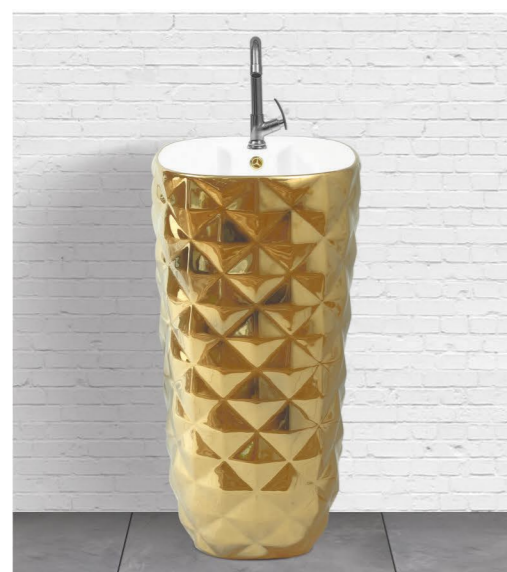

WBT-006 Length 1370mm
Breadth 760mm
Depth 415mm
Waste Hole Distance from wall 410mm

BATH TUB ACCESSORIES

Designer
ART COLLECTION

IMPERIAL SAGA ONE PIECE BASIN

WIS-111

L 400 W 400 H 830

WIS-222

L 400 W 400 H 830