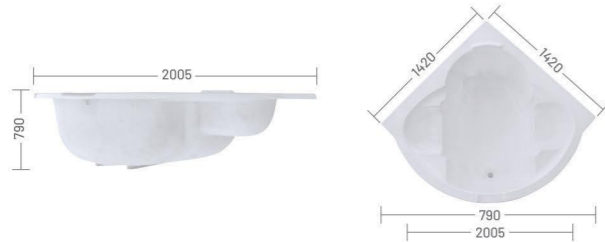

INLET & OUTLET
COUPLER

BATH TUB (ACRYLIC)

WBT-001 Length 1420mm
Breadth 1420mm
Depth 405mm
Waste Hole Distance from wall 455mm

WBT-002 Length 1220mm
Breadth 1220mm
Depth 410mm
Waste Hole Distance from wall 455mm