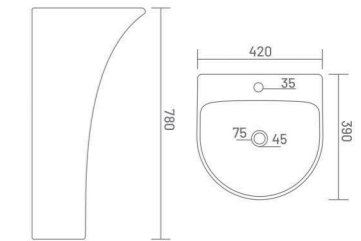

TESLA

One Piece Basin
L 420 W 370 H 780

PORSCHÉ

One Piece Basin
L 420 W 390 H 780

QUEENY

One Piece Basin
L 560 W 450 H 850

BENTLEY

One Piece Basin
L 490 W 400 H 830

PROTON

One Piece Basin
L 400 W 385 H 280