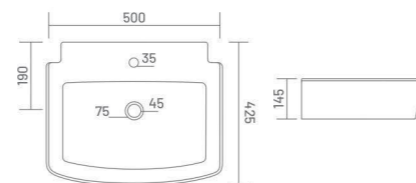

FLORA

Wall Hung Basin
L 470 W 350 H 200