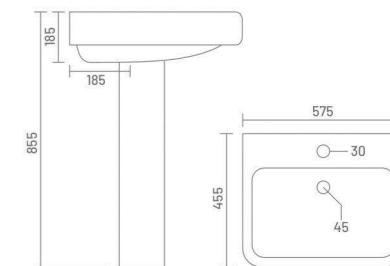

PLANET

Wash Basin Pedestal
L 570 W 440 H 870

ADEL

Wash Basin Pedestal
L 575 W 455 H 855