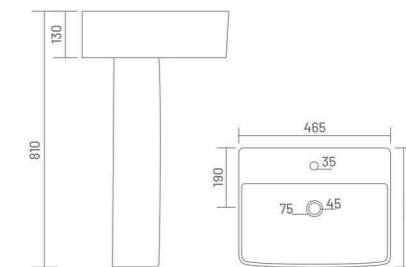

WASH BASIN PEDESTAL

ALEXA
Wash Basin Pedestal
L 465 W 325 H 810