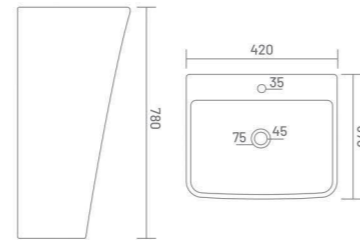

SELINA

Wash Basin Half Pedestal
L 575 W 410 H 490

SONIC

Wash Basin Half Pedestal
L 460 W 535 H 505

shape of
inspiration

SOBER

Wash Basin Half Pedestal
L 560 W 430 H 480

CLASSIC

Wash Basin Half Pedestal
L 570 W 445 H 510

MOON

Wash Basin Half Pedestal
L 525 W 410 H 510

MERY

Wash Basin Half Pedestal
L 580 W 470 H 510

LUCY

Wash Basin Half Pedestal
L 585 W 455 H 510

space with
playful artistry