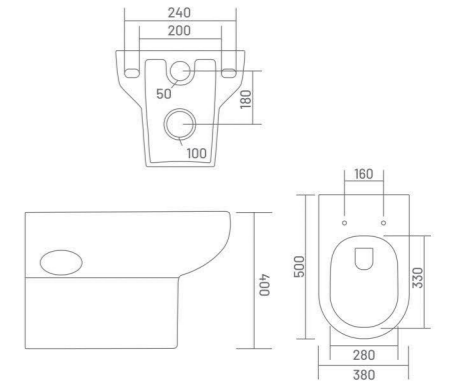

RIMLESS DESIGN

UF UF SEAT COVER

THAR (Rimless)

Wall Hung Closet
L 495 W 360 H 360

ITALO

Wall Hung Closet
L 555 W 360 H 360

WALL HUNG CLOSET

CUTE (Rimless)