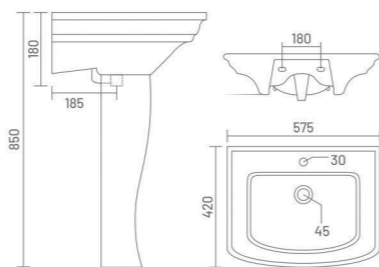

WASH BASIN PEDESTAL

ADDY
Wash Basin Pedestal
L 410 W 360 H 830

CUBIC
Wash Basin Pedestal
L 425 W 340 H 830

FLORA
Wash Basin Pedestal
L 498 W 385 H 858

WASH BASIN PEDESTAL

SOFIA

Wash Basin Pedestal
L 575 W 420 H 850