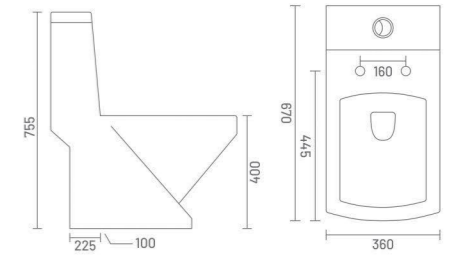

WASH DOWN FLUSH RIMLESS DESIGN

UF SEAT COVER

VENUS - S (Rimless)

One Piece Closet
L 650 W 350 H 710
S Trap - 300mm(12")

ONE PIECE CLOSET

WASH DOWN FLUSH

FUSION - S

One Piece Closet
L 670 W 360 H 755
S Trap - 225mm(9")