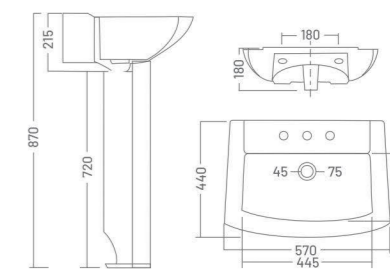

SCALA

Wash Basin Pedestal
L 500 W 425 H 830

VICTORIA

Wash Basin Pedestal
L 605 W 415 H 820

WASH BASIN PEDESTAL

CROWNLY

Wash Basin Pedestal
L 550 W 425 H 825

PLANET