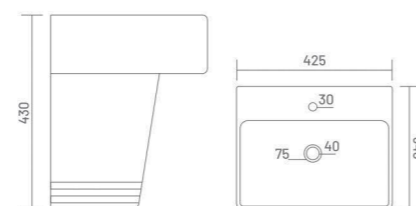

shaping
new
creativity

FLORA

Wash Basin Half Pedestal
L 470 W 350 H 430

CUBIC

Wash Basin Half Pedestal
L 425 W 340 H 430

LORIC

Wash Basin Half Pedestal
L 420 W 410 H 410

TORUS