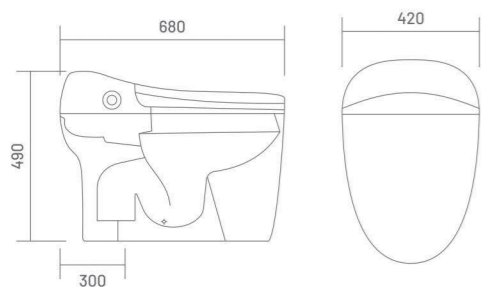

SMART TOILET

WIS-SMART 102

Pulse Tankless Toilet
L 680 W 420 H 490
S-trap 300mm(12") rounghing-in

PULSE FLOOR MOUNTED TOILET

WIS-SMART 103

Pulse Tankless Toilet
L 620 W 380 H 455
S-trap 300mm(12") rounghing-in