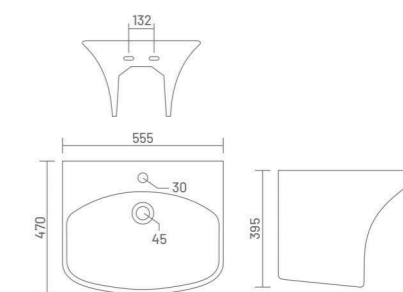

ONE PIECE BASIN

ROMAN

One Piece Basin
L 380 W 370 H 250

ONE PIECE BASIN

Q-3

One Piece Basin
L 475 W 400 H 300

DENIM

One Piece Basin
L 390 W 355 H 355

CORAL

One Piece Basin
L 505 W 350 H 260

VEGA

One Piece Basin
L 465 W 325 H 240

GRAND

One Piece Basin
L 555 W 470 H 395