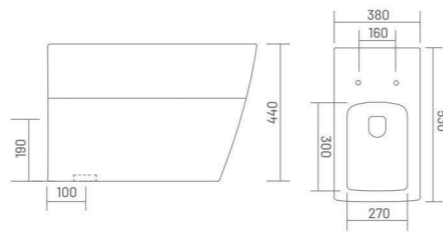

UF SEAT
COVER

KYARA - S&P (Rimless)

Water Closet
L 500 W 350 H 410

RIMLESS
DESIGN

UF SEAT
COVER

JIVA - S&P (Rimless)

Water Closet
L 560 W 350 H 420

RIMLESS DESIGN