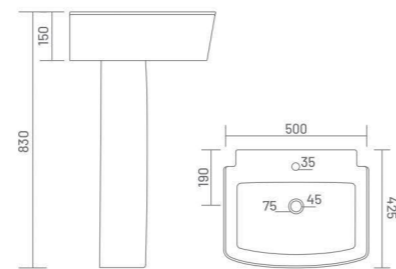

SONICA
Wash Basin Pedestal
L 542 W 475 H 925

WASH BASIN PEDESTAL

ALEXA
Wash Basin Pedestal
L 465 W 325 H 810

TORUS
Wash Basin Pedestal
L 510 W 430 H 840

LORAS
Wash Basin Pedestal
L 565 W 425 H 850

WASH BASIN PEDESTAL