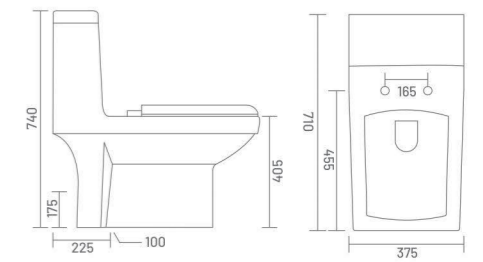

CRYSTAL - S&P

One Piece Closet
L 710 W 375 H 740
S Trap - 225mm(9")
P Trap - 175mm