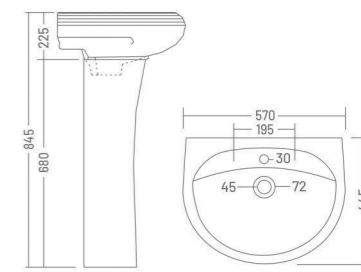

LEXO

Wash Basin Pedestal
L 520 W 390 H 830