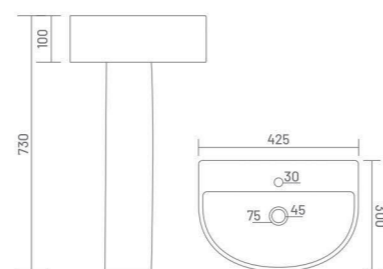

WASH BASIN PEDESTAL

MARCO

Wash Basin Pedestal
L 465 W 330 H 780

MOON

Wash Basin Pedestal
L 525 W 410 H 805

MARK

Wash Basin Pedestal
L 425 W 300 H 730

WASH BASIN PEDESTAL

LUCY

Wash Basin Pedestal
L 585 W 455 H 815

MERY

Wash Basin Pedestal
L 580 W 470 H 825

CORNIA CORNER

Wash Basin Pedestal
L 525 W 440 H 780