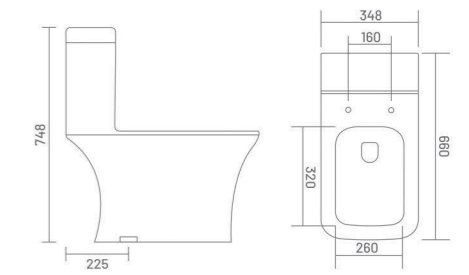

ONE PIECE CLOSET

- RIMLESS DESIGN
- WASH DOWN FLUSH
- UF SEAT COVER

ROLEX - S (Rimless)

One Piece Closet
L 650 W 360 H 710
S Trap - 225mm(9")

ONE PIECE CLOSET

- RIMLESS DESIGN
- WASH DOWN FLUSH
- UF SEAT COVER

LEXUS - S&P (Rimless)

One Piece Closet
L 690 W 375 H 750
S Trap - 225mm(9")
P Trap - 175mm

- RIMLESS DESIGN
- WASH DOWN FLUSH
- UF SEAT COVER

ALASKA - S&P (Rimless)

One Piece Closet
L 670 W 375 H 740
S Trap - 225mm(9")
P Trap - 190mm

- RIMLESS DESIGN
- WASH DOWN FLUSH
- UF SEAT COVER

ORCHID - S&P (Rimless)

One Piece Closet
L 660 W 360 H 750
S Trap - 225mm(9")
P Trap - 190mm

- WASH DOWN FLUSH
- UF SEAT COVER

PAJERO - S&P

One Piece Closet
L 660 W 348 H 748
S Trap - 225mm(9")