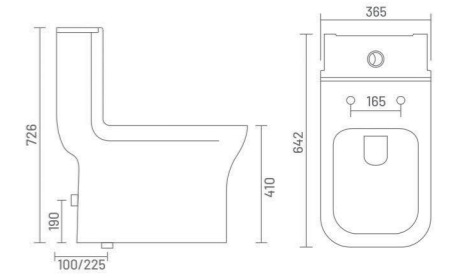

WASH DOWN FLUSH

UF SEAT COVER

symmetric
composition
of beauty

ONE PIECE CLOSET

WASH DOWN FLUSH

UF SEAT COVER

COMPASS - S&P

One Piece Closet
L 642 W 365 H 726
S Trap - 100mm(4")
S Trap - 225mm(9")
P Trap - 190mm