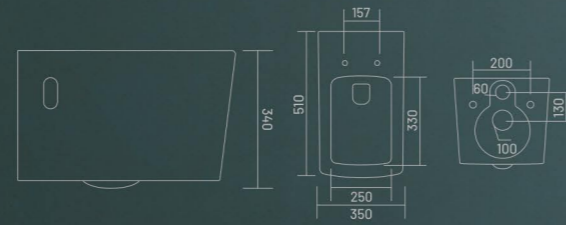

ITALIA

Wall Hung Closet
L 510 W 350 H 340

UF SEAT COVER

living with
authentic design

RIMLESS-DESIGN

TOILET BOWL WITHOUT AN EDGE

The rimless design is standard for all special toilets. It means that the toilet bowls do not have any difficult-to-reach places in which dirt and bacteria can accumulate. This makes it possible to clean the toilet far more quickly, easily and thoroughly. WATERO has produced rimless toilet bowls.