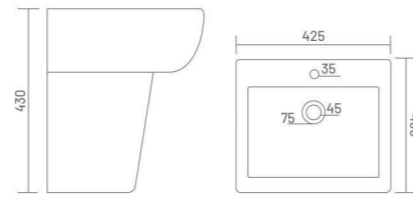

W.B. HALF PEDESTAL WASH BASIN HALF PEDESTAL

PLANO

Wash Basin Half Pedestal
L 455 W 350 H 410

W.B. HALF PEDESTAL WASH BASIN HALF PEDESTAL

ADEL

Wash Basin Half Pedestal
L 575 W 455 H 510

LYRA

Wash Basin Half Pedestal
L 425 W 400 H 430

LORAS

Wash Basin Half Pedestal
L 565 W 425 H 510

KITE

Wash Basin Half Pedestal
L 570 W 495 H 460

SELINA

Wash Basin Half Pedestal
L 575 W 410 H 490