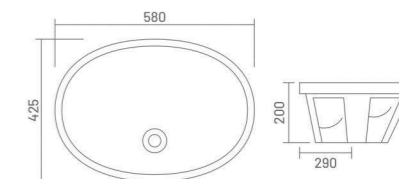

COUNTER BASIN

PRIME

Top Counter Basin
L 580 W 425 H 200