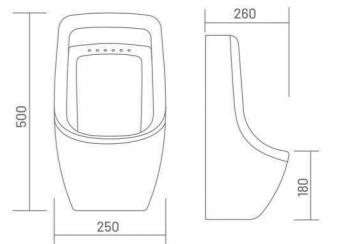

Urinal
L 260 W 250 H 500

BABY URINAL

Urinal
L 340 W 300 H 460

URINAL

LARGE URINAL

Urinal
L 330 W 370 H 620

SMALL URINAL

Urinal
L 290 W 300 H 390