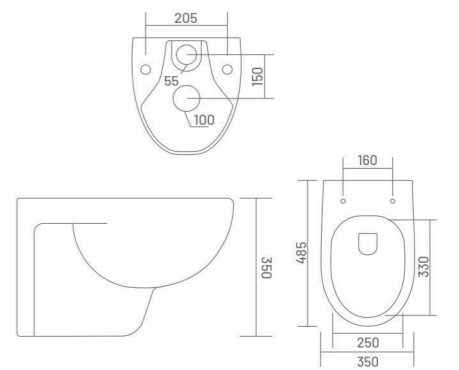

PACIFIC

Wall Hung Closet
L 505 W 358 H 366

MINI

Wall Hung Closet
L 485 W 350 H 350

redefine
the spirit of
panache

WASH BASIN PEDESTAL

SONA-A (Matt)

Wash Basin Pedestal
L 400 W 400 H 830