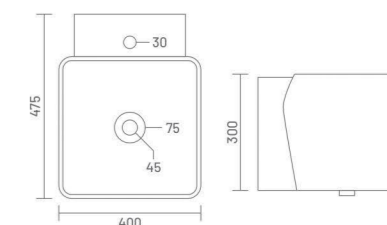

DENIM

One Piece Basin
L 390 W 355 H 355