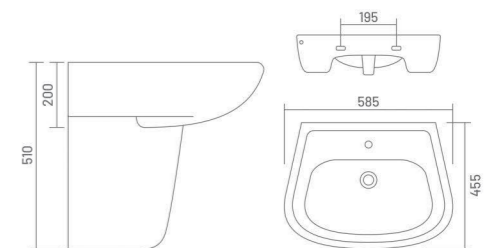

SELINA

Wash Basin Half Pedestal
L 575 W 410 H 490

SONIC

Wash Basin Half Pedestal
L 460 W 535 H 505

shape of
inspiration

SOBER

Wash Basin Half Pedestal
L 560 W 430 H 480

CLASSIC

Wash Basin Half Pedestal
L 570 W 445 H 510

MOON

Wash Basin Half Pedestal
L 525 W 410 H 510

MERY

Wash Basin Half Pedestal
L 580 W 470 H 510

LUCY

Wash Basin Half Pedestal
L 585 W 455 H 510

space with
playful artistry