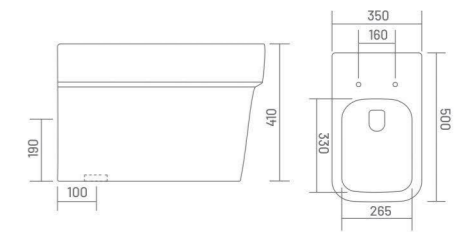

KYARA - S&P (Rimless)

Water Closet
L 500 W 350 H 410