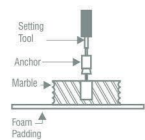

For Marble Counter tops:

1. Position the counter top upside down on foam padding to protect the surface. Mark and drill 3/6" holes 5/8" deep at the locations shown on the template.
2. Use a setting tool and hammer to secure the anchors.