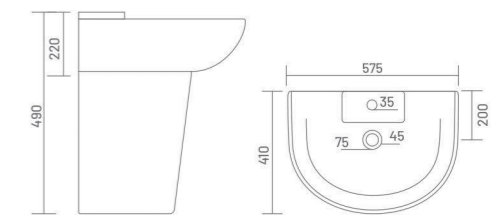

ADEL

Wash Basin Half Pedestal
L 575 W 455 H 510

LYRA

Wash Basin Half Pedestal
L 425 W 400 H 430

LORAS

Wash Basin Half Pedestal
L 565 W 425 H 510

KITE

Wash Basin Half Pedestal
L 570 W 495 H 460

SELINA

Wash Basin Half Pedestal
L 575 W 410 H 490

SONIC

Wash Basin Half Pedestal
L 460 W 535 H 505

shape of
inspiration

SOBER

Wash Basin Half Pedestal
L 560 W 430 H 480

CLASSIC