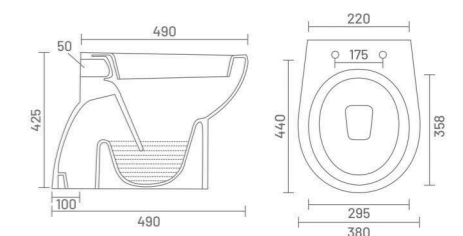

EFFO - S

Water Closet
L 535 W 370 H 405

ANGLO - S

Water Closet
L 540 W 450 H 415

ANGLO - P

Water Closet
L 540 W 450 H 415

CONCEALED - S

Water Closet
L 490 W 380 H 425