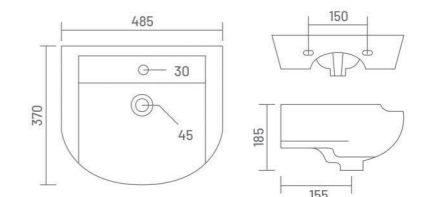

AWVIO

Wall Hung Basin
L 470 W 325 H 120

WALL HUNG BASIN

BRIGO WITH STAND

Wall Hung Basin
L 530 W 405 H 190

WALL HUNG BASIN

CODY

Wall Hung Basin
L 440 W 290 H 135

HONEST

Wall Hung Basin
L 450 W 300 H 190

PEARL

Wall Hung Basin
L 405 W 320 H 140

REAL

Wall Hung Basin
L 475 W 330 H 200

ERAS

Wall Hung Basin
L 485 W 370 H 185