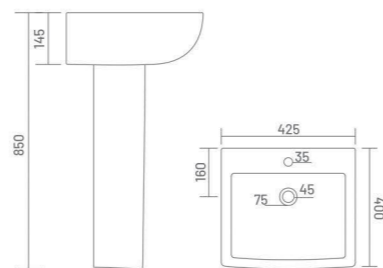

Wash Basin Pedestal
L 570 W 440 H 870

ADEL

Wash Basin Pedestal
L 575 W 455 H 855

WASH BASIN PEDESTAL

LEVIS
Wash Basin Pedestal
L 545 W 475 H 840

PLANO
Wash Basin Pedestal
L 455 W 350 H 825

LYRA
Wash Basin Pedestal
L 425 W 400 H 850