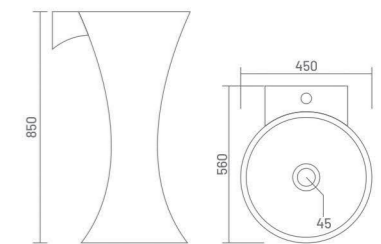

QUEENY

One Piece Basin
L 560 W 450 H 850