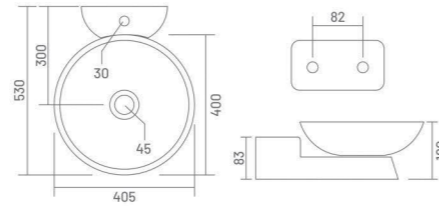

AWVIO

Wall Hung Basin
L 470 W 325 H 120

WALL HUNG BASIN

BRIGO WITH STAND

Wall Hung Basin
L 530 W 405 H 190

WALL HUNG BASIN

CODY

Wall Hung Basin
L 440 W 290 H 135