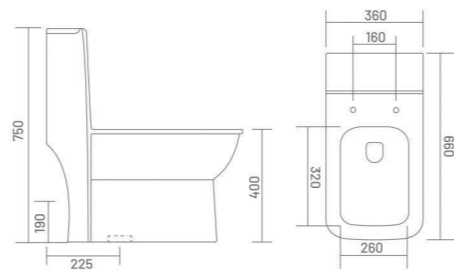

- WASH DOWN FLUSH
- UF SEAT COVER

PAJERO - S&P

One Piece Closet
L 660 W 348 H 748
S Trap - 225mm(9")