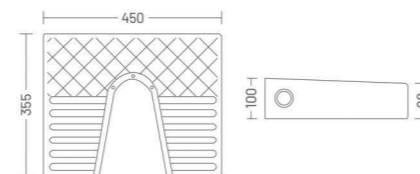

URINAL

LARGE URINAL

Urinal
L 330 W 370 H 620

SMALL URINAL

Urinal
L 290 W 300 H 390

LADIES URINAL

Squatting Urinal
L 450 W 355 H 100

PAN

ORISSA PAN - 23"

Pan
L 580 W 450 H 300

ORISSA PAN - 20"

Pan
L 515 W 420 H 290

CT PAN - 20"

Pan
L 515 W 420 H 190