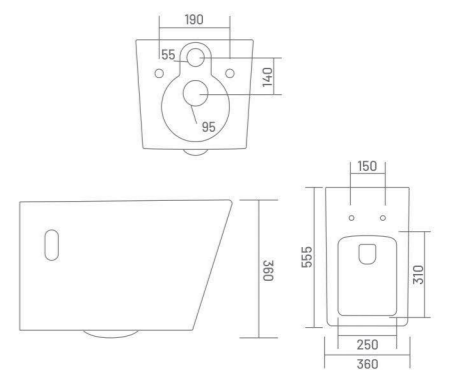

RIMLESS DESIGN

UF UF SEAT COVER

THAR (Rimless)

Wall Hung Closet
L 495 W 360 H 360

ITALO

Wall Hung Closet
L 555 W 360 H 360

WALL HUNG CLOSET

CUTE (Rimless)