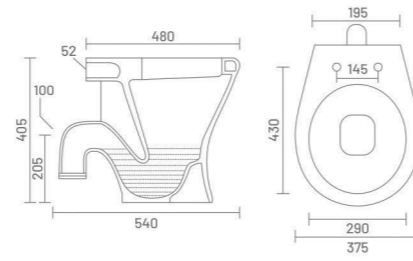

SASA - S

Water Closet
L 570 W 395 H 395

COCO - S

Water Closet
L 505 W 355 H 405

CLASSIC - S

Water Closet
L 540 W 375 H 405

CLASSIC - P

Water Closet
L 540 W 375 H 405