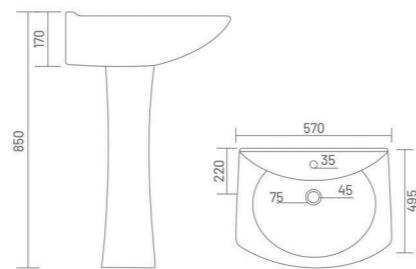

SIMON

Wash Basin Pedestal
L 600 W 480 H 860