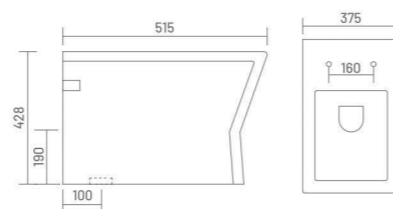

UF SEAT COVER

TATA - S&P

Water Closet
L 542 W 368 H 388