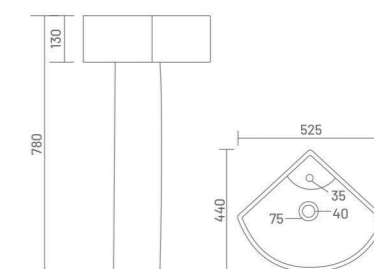

WASH BASIN PEDESTAL

MARCO

Wash Basin Pedestal
L 465 W 330 H 780

MOON

Wash Basin Pedestal
L 525 W 410 H 805

MARK

Wash Basin Pedestal
L 425 W 300 H 730

WASH BASIN PEDESTAL

LUCY

Wash Basin Pedestal
L 585 W 455 H 815

MERY

Wash Basin Pedestal
L 580 W 470 H 825

CORNIA CORNER

Wash Basin Pedestal
L 525 W 440 H 780