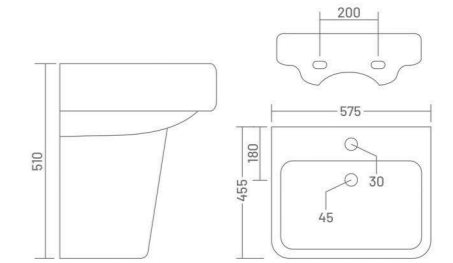

LYRA

Wash Basin Half Pedestal
L 425 W 400 H 430