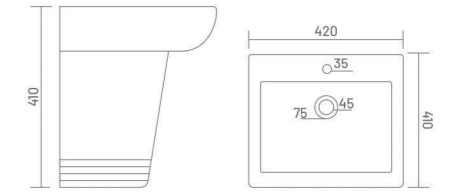

shaping
new
creativity

FLORA

Wash Basin Half Pedestal
L 470 W 350 H 430

CUBIC

Wash Basin Half Pedestal
L 425 W 340 H 430

LORIC

Wash Basin Half Pedestal
L 420 W 410 H 410

TORUS