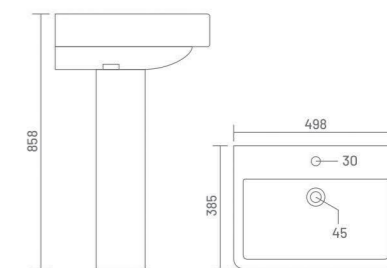

WASH BASIN PEDESTAL

ADDY
Wash Basin Pedestal
L 410 W 360 H 830

CUBIC
Wash Basin Pedestal
L 425 W 340 H 830

FLORA
Wash Basin Pedestal
L 498 W 385 H 858

WASH BASIN PEDESTAL

SOFIA

Wash Basin Pedestal
L 575 W 420 H 850