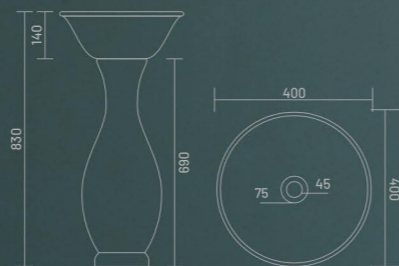

PACIFIC

Wall Hung Closet
L 505 W 358 H 366

MINI

Wall Hung Closet
L 485 W 350 H 350

redefine
the spirit of
panache

WASH BASIN PEDESTAL

SONA-A (Matt)

Wash Basin Pedestal
L 400 W 400 H 830