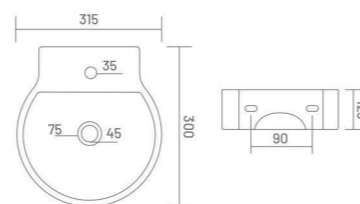

KENZO

Wall Hung Basin
L 430 W 245 H 135