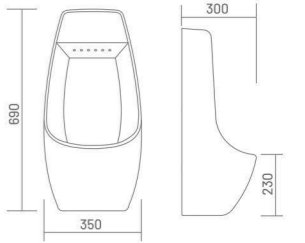

UNIQUE URINAL

Urinal
L 300 W 350 H 690

URINAL SENSOR