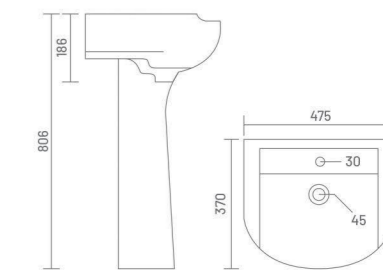

Wash Basin Pedestal
L 570 W 445 H 845

LEXO

Wash Basin Pedestal
L 520 W 390 H 830

ERAS

Wash Basin Pedestal
L 475 W 370 H 806

driving
uniqueness
in design

ADDY

Wash Basin Half Pedestal
L 410 W 375 H 430