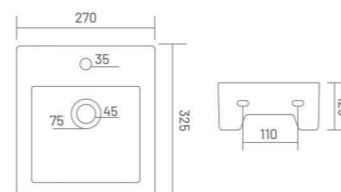

NANO

Wall Hung Basin
L 380 W 300 H 190

ROSY

Wall Hung Basin
L 315 W 300 H 125

KENZO

Wall Hung Basin
L 430 W 245 H 135

LARA

Wall Hung Basin
L 325 W 270 H 125