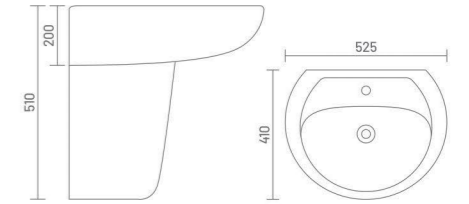

SELINA

Wash Basin Half Pedestal
L 575 W 410 H 490

SONIC

Wash Basin Half Pedestal
L 460 W 535 H 505

shape of
inspiration

SOBER

Wash Basin Half Pedestal
L 560 W 430 H 480

CLASSIC

Wash Basin Half Pedestal
L 570 W 445 H 510

MOON

Wash Basin Half Pedestal
L 525 W 410 H 510

MERY

Wash Basin Half Pedestal
L 580 W 470 H 510

LUCY

Wash Basin Half Pedestal
L 585 W 455 H 510

space with
playful artistry