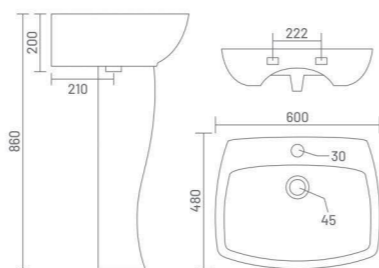

WASH BASIN PEDESTAL

SOFIA

Wash Basin Pedestal
L 575 W 420 H 850

KITE

Wash Basin Pedestal
L 570 W 495 H 850

SIMON

Wash Basin Pedestal
L 600 W 480 H 860

WASH BASIN PEDESTAL

LORIC

Wash Basin Pedestal
L 420 W 410 H 790

SELINA

Wash Basin Pedestal
L 575 W 410 H 790

HONEST

Wash Basin Pedestal
L 450 W 300 H 780