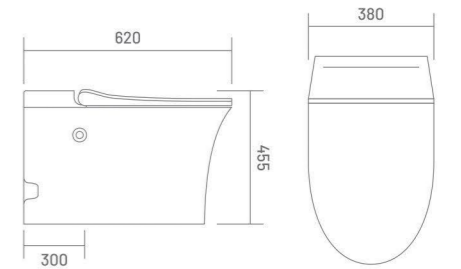

SMART TOILET

WIS-SMART 102

Pulse Tankless Toilet
L 680 W 420 H 490
S-trap 300mm(12") rounghing-in

PULSE FLOOR MOUNTED TOILET

WIS-SMART 103

Pulse Tankless Toilet
L 620 W 380 H 455
S-trap 300mm(12") rounghing-in