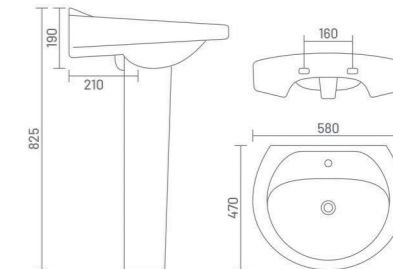

MARK

Wash Basin Pedestal
L 425 W 300 H 730

WASH BASIN PEDESTAL

LUCY

Wash Basin Pedestal
L 585 W 455 H 815

MERY

Wash Basin Pedestal
L 580 W 470 H 825

CORNIA CORNER