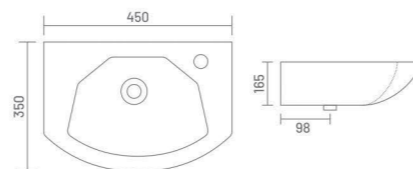

ROMA

Wall Hung Basin
L 360 W 360 H 150

CUBA

Wall Hung Basin
L 345 W 300 H 130

WALL HUNG BASIN

JOLLY

Wall Hung Basin
L 450 W 350 H 165

WALL HUNG BASIN