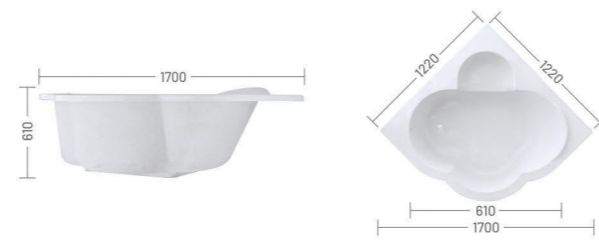

INLET & OUTLET
COUPLER

BATH TUB (ACRYLIC)

WBT-001 Length 1420mm
Breadth 1420mm
Depth 405mm
Waste Hole Distance from wall 455mm

WBT-002 Length 1220mm
Breadth 1220mm
Depth 410mm
Waste Hole Distance from wall 455mm