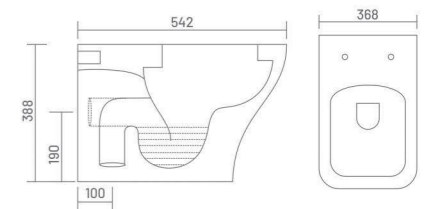

KROSS - S&P (Rimless)

Water Closet
L 530 W 380 H 440

POPO - S&P

Water Closet
L 515 W 375 H 428

UF SEAT COVER

TATA - S&P

Water Closet
L 542 W 368 H 388

UF SEAT COVER