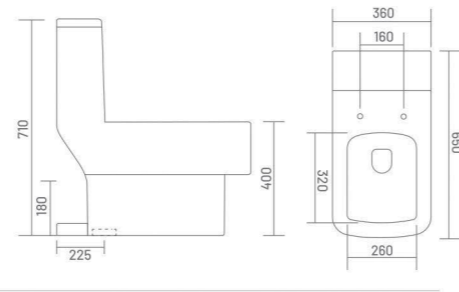

ONE PIECE CLOSET

- RIMLESS DESIGN
- WASH DOWN FLUSH
- UF SEAT COVER

ROLEX - S (Rimless)

One Piece Closet
L 650 W 360 H 710
S Trap - 225mm(9")

ONE PIECE CLOSET

- RIMLESS DESIGN
- WASH DOWN FLUSH
- UF SEAT COVER

LEXUS - S&P (Rimless)

One Piece Closet
L 690 W 375 H 750
S Trap - 225mm(9")
P Trap - 175mm

- RIMLESS DESIGN
- WASH DOWN FLUSH
- UF SEAT COVER

ALASKA - S&P (Rimless)

One Piece Closet
L 670 W 375 H 740
S Trap - 225mm(9")
P Trap - 190mm

- RIMLESS DESIGN
- WASH DOWN FLUSH
- UF SEAT COVER

ORCHID - S&P (Rimless)

One Piece Closet
L 660 W 360 H 750
S Trap - 225mm(9")
P Trap - 190mm

- WASH DOWN FLUSH
- UF SEAT COVER

PAJERO - S&P

One Piece Closet
L 660 W 348 H 748
S Trap - 225mm(9")