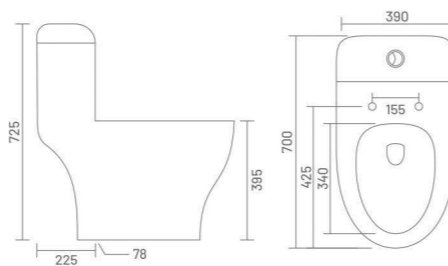

ONE PIECE CLOSET

- RIMLESS DESIGN
- SYPHONIC FLUSH
- TORNADO FLUSH
- UF SEAT COVER

NOVA - S

One Piece Closet
L 700 W 370 H 750
S Trap - 225mm(9")

- RIMLESS DESIGN
- SYPHONIC FLUSH
- TORNADO FLUSH

BELLINO - S

One Piece Closet
L 695 W 395 H 760
S Trap - 225mm(9")
S Trap - 300mm(12")

- SYPHONIC FLUSH

SUPAI - S

One Piece Closet
L 700 W 390 H 725
S Trap - 225mm(9")

ONE PIECE CLOSET

VOLVO - S

One Piece Closet
L 720 W 376 H 794
S Trap - 225mm(9")

slender stuff
of dimension