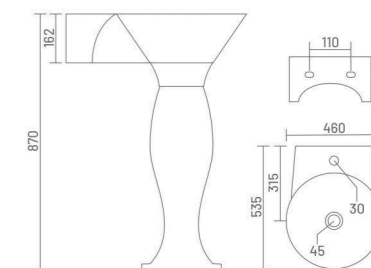

glory of
exotic
glamour

WASH BASIN PEDESTAL

SONA-B (Matt)

Wash Basin Pedestal
L 400 W 400 H 885

SONIC

Wash Basin Pedestal
L 460 W 535 H 870

WASH BASIN PEDESTAL

SONY
Wash Basin Pedestal
L 542 W 475 H 875