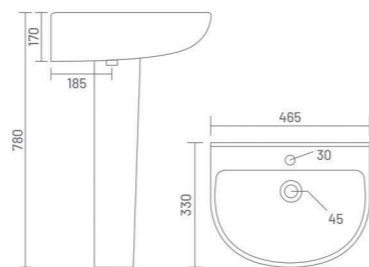

Wash Basin Pedestal
L 575 W 410 H 790

HONEST

Wash Basin Pedestal
L 450 W 300 H 780

WASH BASIN PEDESTAL

MARCO

Wash Basin Pedestal
L 465 W 330 H 780

MOON

Wash Basin Pedestal
L 525 W 410 H 805