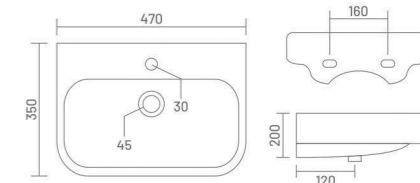

MARK

Wall Hung Basin
L 425 W 300 H 100

LORIC

Wall Hung Basin
L 420 W 410 H 100

WALL HUNG BASIN

PLANO

Wall Hung Basin
L 455 W 350 H 145

WALL HUNG BASIN

MARCO

Wall Hung Basin
L 465 W 330 H 170

SCALA

Wall Hung Basin
L 500 W 425 H 145

FLORA

Wall Hung Basin
L 470 W 350 H 200

VITRO

Wall Hung Basin
L 390 W 440 H 145