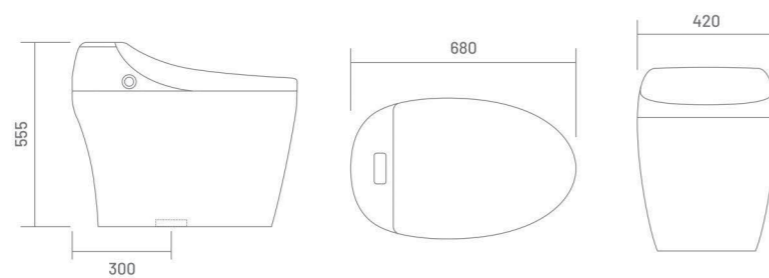

WIS-SMART 101

Pulse Tankless Toilet
L 680 W 420 H 555
S-trap 300mm(12") roughing-in
Floor Mounted
ABS Seat Cover

*Pressure pump must be required for smart toilet
*1.5 bar pressure required compulsory

FEATURES

Hip Cleaning	Women Cleaning	Drying
Water Temperature Adjustment	Seat Temperature Adjustment	
Side Push Button	One Button Flushing	Nozzle Self-Cleaning
Nozzle Adjustment	Electric Leakage Protection	
Led LCD Screen	Tankless Design	LCD Remote
Foot Sense Flushing	Redar Automatic Opening Seat & Cover