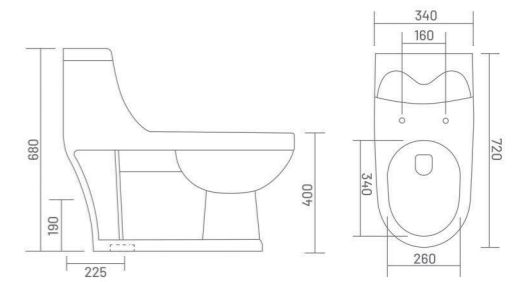

CAMRY - S&P

One Piece Closet
L 720 W 340 H 680
S Trap - 225mm(9")
P Trap - 190mm

WASH DOWN FLUSH

CLASSIC - S&P

One Piece Closet
L 705 W 395 H 685
S Trap - 225mm(9")
P Trap - 185mm