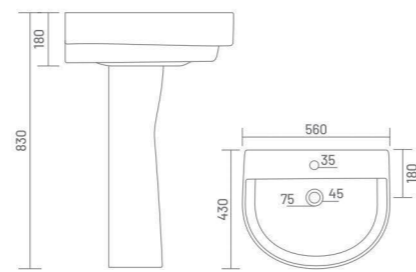

Wash Basin Pedestal
L 525 W 440 H 780

SANDY

Wash Basin Pedestal
L 570 W 450 H 890

SERENA

Wash Basin Pedestal
L 590 W 480 H 945

SOBER

Wash Basin Pedestal
L 560 W 430 H 830

CLASSIC