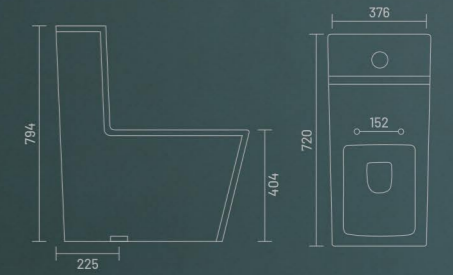

SUPAI - S

One Piece Closet
L 700 W 390 H 725
S Trap - 225mm(9")

ONE PIECE CLOSET

VOLVO - S

One Piece Closet
L 720 W 376 H 794
S Trap - 225mm(9")

slender stuff
of dimension

ONE PIECE CLOSET

- RIMLESS DESIGN
- WASH DOWN FLUSH
- UF SEAT COVER