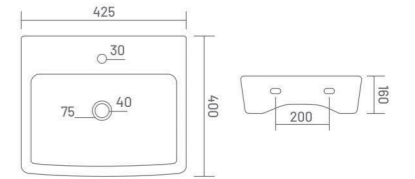

One Piece Basin
L 555 W 470 H 395

WALL HUNG BASIN

ADDY

Wall Hung Basin
L 410 W 375 H 155

designed
for glory

WALL HUNG BASIN

LYRA

Wall Hung Basin
L 425 W 400 H 160