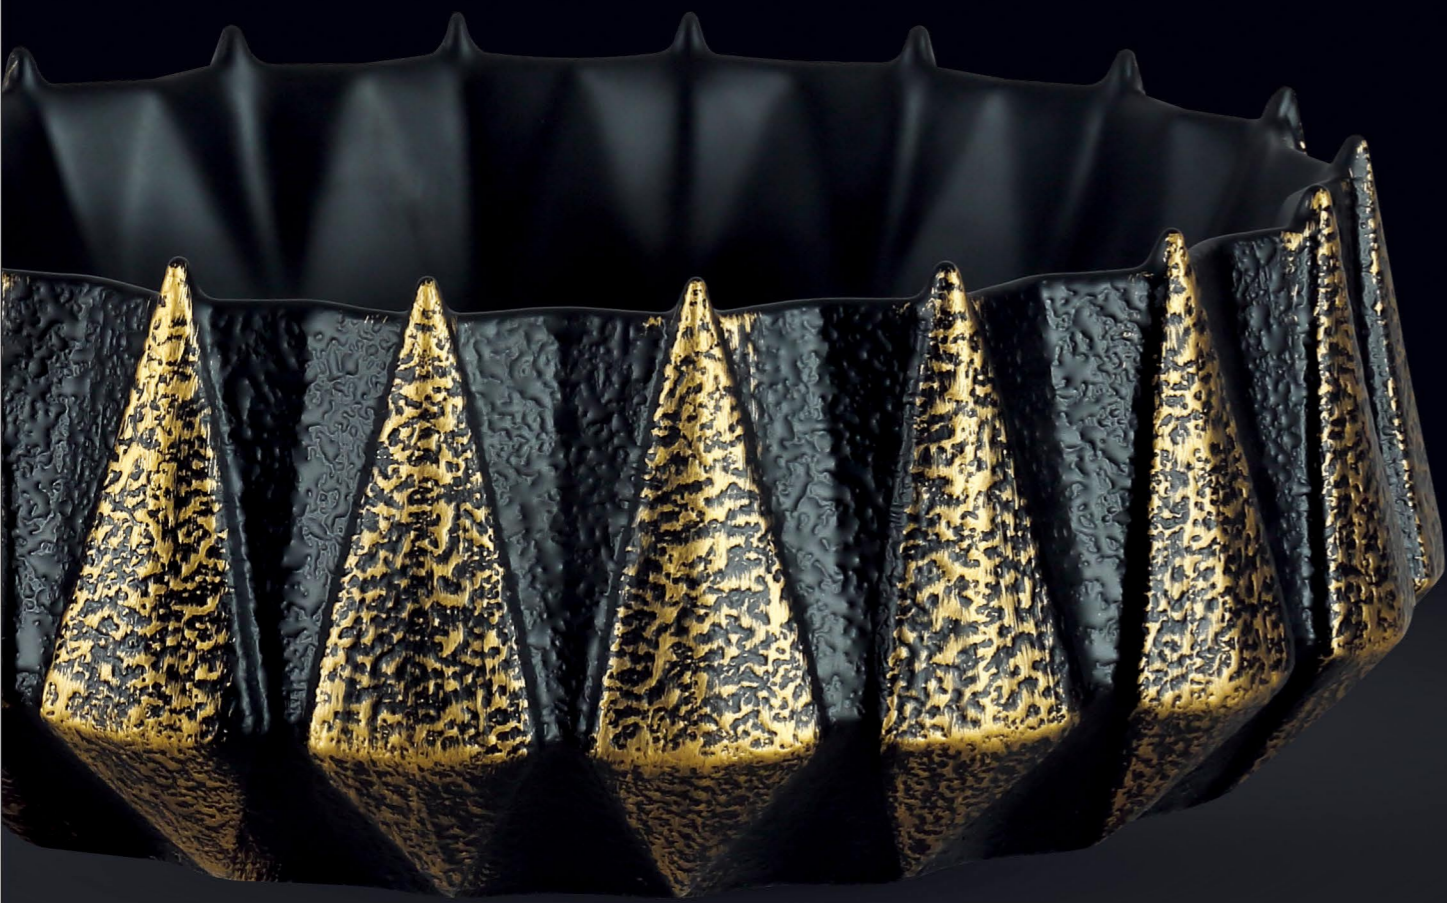

WBT-006 Length 1370mm
Breadth 760mm
Depth 415mm
Waste Hole Distance from wall 410mm

BATH TUB ACCESSORIES

Designer
ART COLLECTION

IMPERIAL SAGA ONE PIECE BASIN

WIS-111

L 400 W 400 H 830

WIS-222

L 400 W 400 H 830