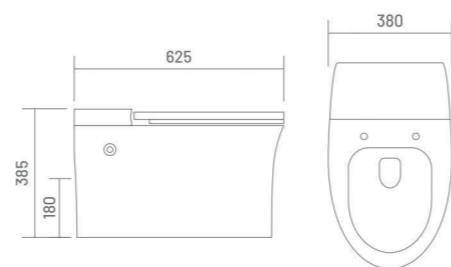

PULSE WALL MOUNTED TOILET

WIS-SMART 105

Wall Hung Closet
L 625 W 380 H 385
P-trap 180mm