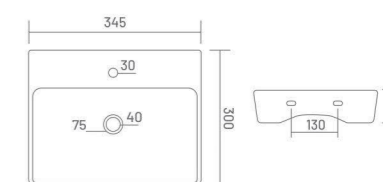

CUBA

Wall Hung Basin
L 345 W 300 H 130