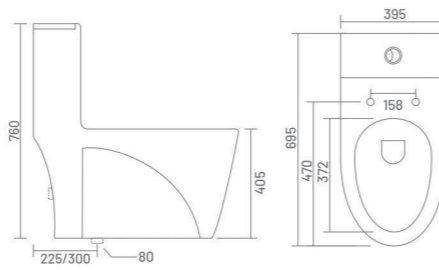

NOVA - S

One Piece Closet
L 700 W 370 H 750
S Trap - 225mm(9")

-  RIMLESS DESIGN
-  SYPHONIC FLUSH
-  TORNADO FLUSH

BELLINO - S

One Piece Closet
L 695 W 395 H 760
S Trap - 225mm(9")
S Trap - 300mm(12")

-  SYPHONIC FLUSH