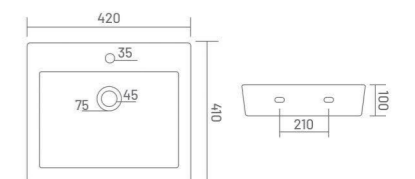

WALL HUNG BASIN

ADDY

Wall Hung Basin
L 410 W 375 H 155

designed
for glory

WALL HUNG BASIN

LYRA

Wall Hung Basin
L 425 W 400 H 160

MARK

Wall Hung Basin
L 425 W 300 H 100

LORIC

Wall Hung Basin
L 420 W 410 H 100