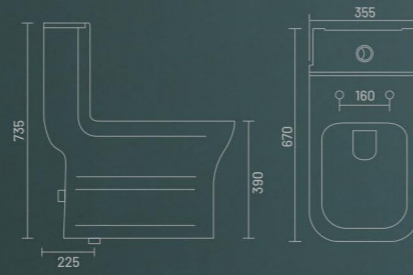

ONE PIECE CLOSET

RUSH - S

One Piece Closet
L 670 W 355 H 735
S Trap - 225mm(9")

WASH DOWN FLUSH

UF SEAT COVER