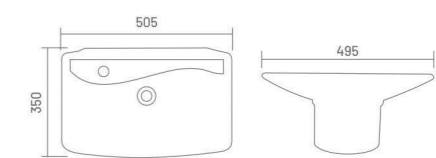

One Piece Basin
L 475 W 400 H 300

DENIM

One Piece Basin
L 390 W 355 H 355

CORAL

One Piece Basin
L 505 W 350 H 260

VEGA

One Piece Basin
L 465 W 325 H 240

GRAND