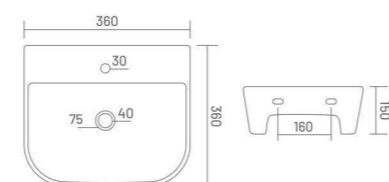

WALL HUNG BASIN

CUBIC

Wall Hung Basin
L 430 W 335 H 130

WALL HUNG BASIN

ALEXA

Wall Hung Basin
L 465 W 325 H 140

RIVA

Wall Hung Basin
L 395 W 330 H 170