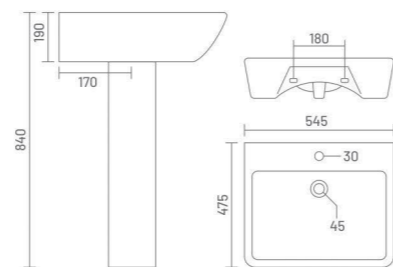

Wash Basin Pedestal
L 570 W 440 H 870

ADEL

Wash Basin Pedestal
L 575 W 455 H 855

WASH BASIN PEDESTAL

LEVIS
Wash Basin Pedestal
L 545 W 475 H 840

PLANO
Wash Basin Pedestal
L 455 W 350 H 825

LYRA
Wash Basin Pedestal
L 425 W 400 H 850