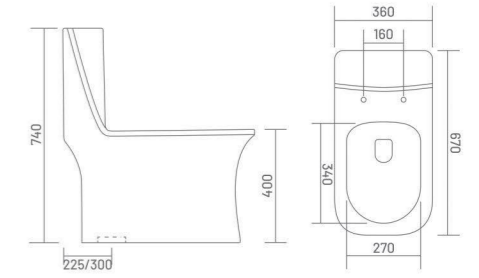

- 5D FLUSH
- RIMLESS DESIGN
- SYPHONIC FLUSH
- UF SEAT COVER

CRUZ - S

One Piece Closet
L 670 W 360 H 760
S Trap - 225mm(9")