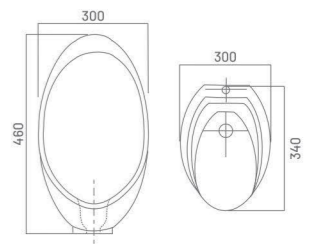

Urinal
L 260 W 250 H 500

BABY URINAL

Urinal
L 340 W 300 H 460

URINAL

LARGE URINAL

Urinal
L 330 W 370 H 620

SMALL URINAL

Urinal
L 290 W 300 H 390