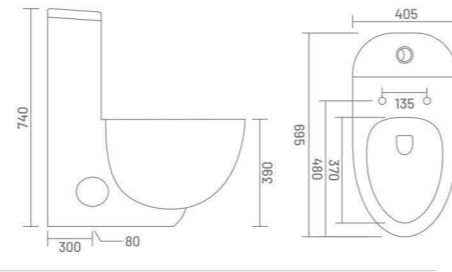

RHYNO - S

One Piece Closet
L 695 W 405 H 740
S Trap - 300mm(12")