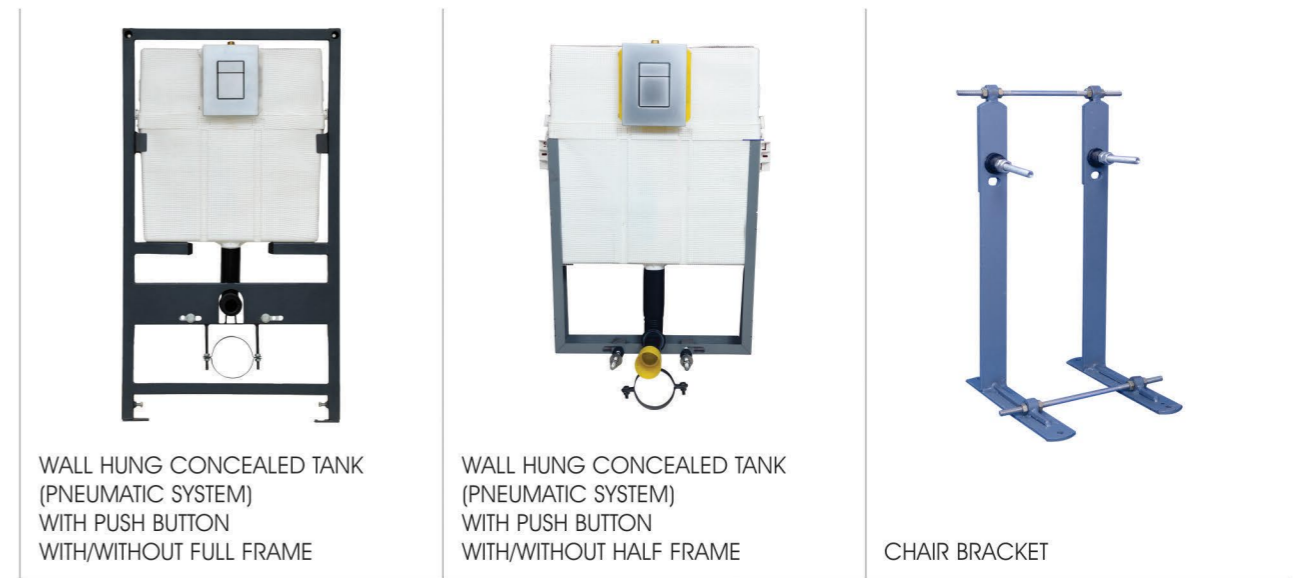

555

666

743 (A-001)

222 (A-003)

743
BLACK (Glossy)

222
BLACK (Glossy)

ACCESSORIES

WALL HUNG CONCEALED TANK
(PNEUMATIC SYSTEM)
WITH PUSH BUTTON
WITH/WITHOUT FULL FRAME