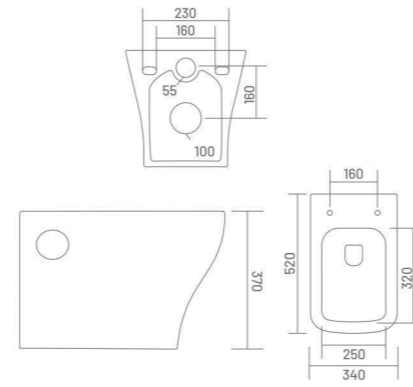

RIMLESS DESIGN

UF UF SEAT COVER

SARA (Rimless)

Wall Hung Closet
L 500 W 380 H 400