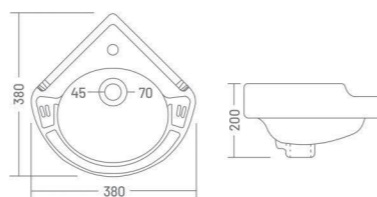

Wall Hung Basin
L 380 W 380 H 200

THIN EDGE

Elegant THIN EDGE basin with fine edges that is only 5 mm in thickness. The Attractive clay art is made by the innovative material used

5mm Thickness

minimal
splendor
with grace