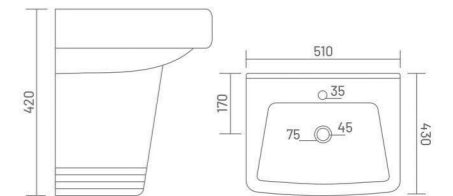

ALEXA

Wash Basin Half Pedestal
L 465 W 325 H 410