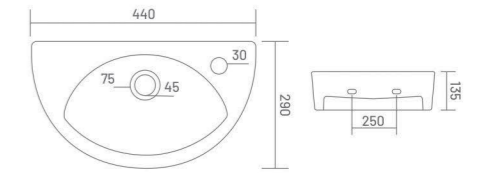

AWVIO

Wall Hung Basin
L 470 W 325 H 120

WALL HUNG BASIN

BRIGO WITH STAND

Wall Hung Basin
L 530 W 405 H 190

WALL HUNG BASIN

CODY

Wall Hung Basin
L 440 W 290 H 135