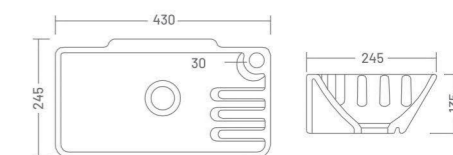

NANO

Wall Hung Basin
L 380 W 300 H 190

ROSY

Wall Hung Basin
L 315 W 300 H 125

KENZO

Wall Hung Basin
L 430 W 245 H 135

LARA

Wall Hung Basin
L 325 W 270 H 125