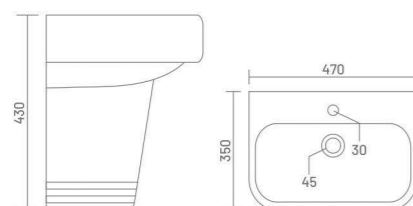

CUBIC

Wash Basin Half Pedestal
L 425 W 340 H 430