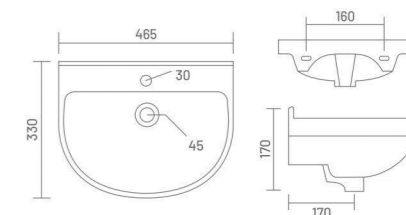

SCALA

Wall Hung Basin
L 500 W 425 H 145