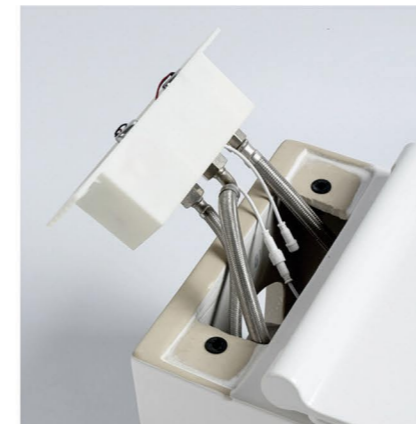

PULSE TANKLESS WALL HUNG TOILET

A great revolution for the wall hung toilet ! It is the time to remove the concealed cistern now, from now on no need to worry about how to repair when concealed cistern has problem. Tankless wall hung toilet is more convenience and more economical for the consumers , also with Pulse technology may enhance the flushing effect largely so that can be more clean and more water saving.

Six advantages:

1. Easy to install and repair.