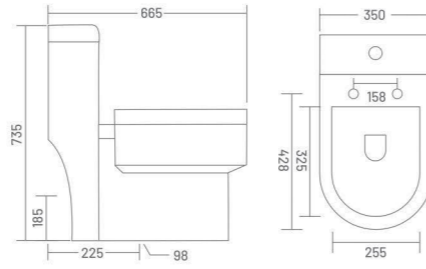

WASH DOWN FLUSH

CRYSTAL - S

One Piece Closet
L 710 W 375 H 740
S Trap - 100mm(4")
S Trap - 300mm(12")