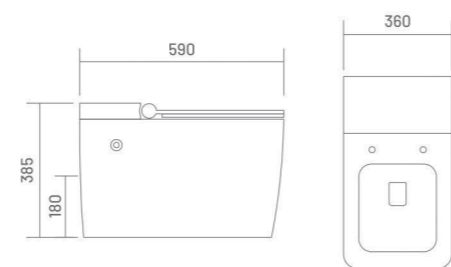

WIS-SMART 104

Pulse Tankless Toilet
L 590 W 360 H 445
S-trap 300mm(12") rounghing-in

PULSE WALL MOUNTED TOILET

WIS-SMART 105

Wall Hung Closet
L 625 W 380 H 385
P-trap 180mm

WIS-SMART 106

Wall Hung Closet
L 590 W 360 H 385
P-trap 180mm