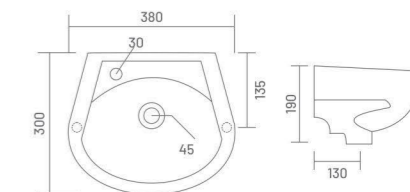

ROSY

Wall Hung Basin
L 315 W 300 H 125