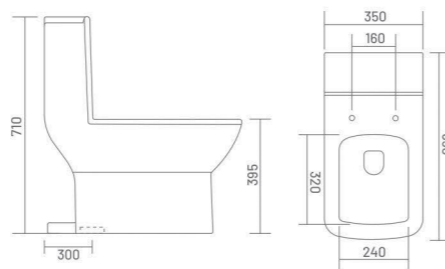

ONE PIECE CLOSET

WASH DOWN FLUSH UF SEAT COVER

SPICE - S&P

One Piece Closet
L 665 W 350 H 735
S Trap - 225mm(9")
P Trap - 185mm

WASH DOWN FLUSH

CRYSTAL - S

One Piece Closet
L 710 W 375 H 740
S Trap - 100mm(4")
S Trap - 300mm(12")

WASH DOWN FLUSH RIMLESS DESIGN

UF SEAT COVER

VENUS - S (Rimless)

One Piece Closet
L 650 W 350 H 710
S Trap - 300mm(12")

ONE PIECE CLOSET

WASH DOWN FLUSH

FUSION - S

One Piece Closet
L 670 W 360 H 755
S Trap - 225mm(9")

WASH DOWN FLUSH

CAMRY - S&P

One Piece Closet
L 720 W 340 H 680
S Trap - 225mm(9")
P Trap - 190mm

WASH DOWN FLUSH

CLASSIC - S&P

One Piece Closet
L 705 W 395 H 685
S Trap - 225mm(9")
P Trap - 185mm