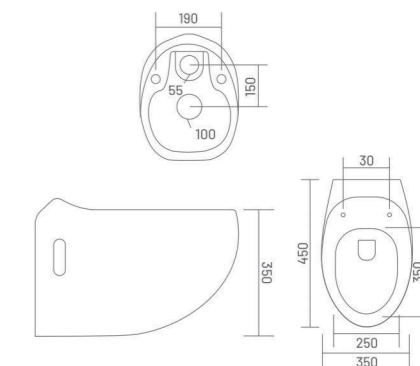

Wall Hung Closet
L 495 W 360 H 360

INBUILT JET

RIMLESS DESIGN

UF SEAT COVER

smart
irresistible
curves

WALL HUNG CLOSET

CELIO

Wall Hung Closet
L 485 W 350 H 350