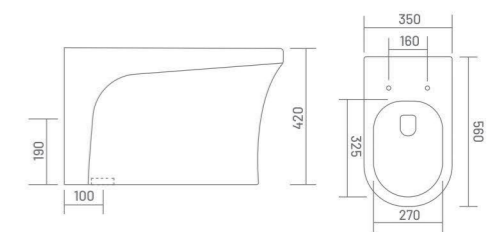

UF SEAT
COVER

KYARA - S&P (Rimless)

Water Closet
L 500 W 350 H 410

RIMLESS
DESIGN

UF SEAT
COVER

JIVA - S&P (Rimless)

Water Closet
L 560 W 350 H 420

RIMLESS DESIGN