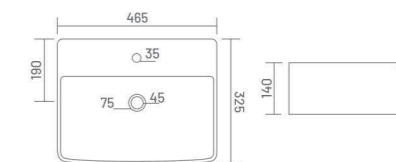

WALL HUNG BASIN