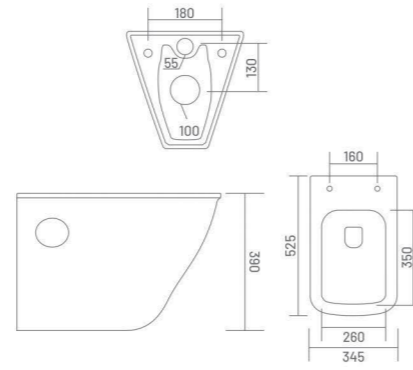

WALL HUNG CLOSET

UF UF SEAT COVER

RUBIX

Wall Hung Closet
L 525 W 345 H 390

WALL HUNG CLOSET

RIMLESS DESIGN

UF UF SEAT COVER

KROMA (Rimless)

Wall Hung Closet
L 500 W 360 H 360

UF UF SEAT COVER

COMMANDER

Wall Hung Closet
L 515 W 360 H 350

RIMLESS DESIGN

UF UF SEAT COVER

SARA (Rimless)

Wall Hung Closet
L 500 W 380 H 400

RIMLESS DESIGN

UF UF SEAT COVER

THAR (Rimless)

Wall Hung Closet
L 495 W 360 H 360

ITALO

Wall Hung Closet
L 555 W 360 H 360