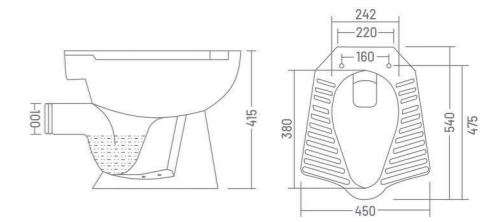

EFFO - S

Water Closet
L 535 W 370 H 405

ANGLO - S

Water Closet
L 540 W 450 H 415

ANGLO - P

Water Closet
L 540 W 450 H 415

CONCEALED - S

Water Closet
L 490 W 380 H 425