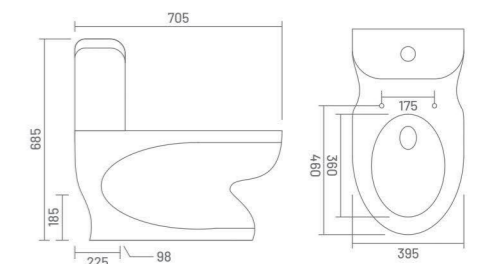

WASH DOWN FLUSH

CAMRY - S&P

One Piece Closet
L 720 W 340 H 680
S Trap - 225mm(9")
P Trap - 190mm

WASH DOWN FLUSH

CLASSIC - S&P

One Piece Closet
L 705 W 395 H 685
S Trap - 225mm(9")
P Trap - 185mm

the beauty of
simplicity

ITALIA

Wall Hung Closet
L 510 W 350 H 340

UF SEAT COVER

living with
authentic design

RIMLESS-DESIGN

TOILET BOWL WITHOUT AN EDGE

The rimless design is standard for all special toilets. It means that the toilet bowls do not have any difficult-to-reach places in which dirt and bacteria can accumulate. This makes it possible to clean the toilet far more quickly, easily and thoroughly. WATERO has produced rimless toilet bowls.