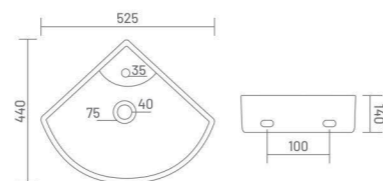

CANDY

Wall Hung Basin
L 380 W 265 H 125

WALL HUNG BASIN

CORNIA

Wall Hung Basin
L 525 W 440 H 140

LILY CORNER

Wall Hung Basin
L 345 W 345 H 140

BREVA CORNER

Wall Hung Basin
L 380 W 380 H 200

THIN EDGE

Elegant THIN EDGE basin with fine edges that is only 5 mm in thickness. The Attractive clay art is made by the innovative material used

5mm Thickness

minimal
splendor
with grace