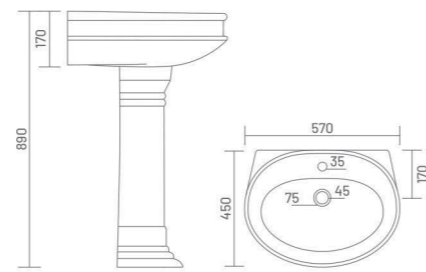

SERENA

Wash Basin Pedestal
L 590 W 480 H 945