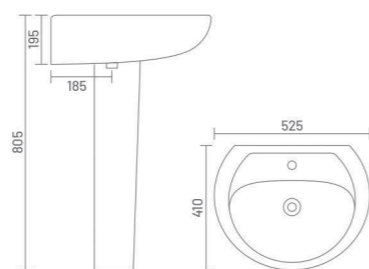

Wash Basin Pedestal
L 575 W 410 H 790

HONEST

Wash Basin Pedestal
L 450 W 300 H 780

WASH BASIN PEDESTAL

MARCO

Wash Basin Pedestal
L 465 W 330 H 780

MOON

Wash Basin Pedestal
L 525 W 410 H 805