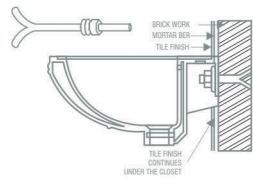

WALL HUNG BASIN

As per shown in the picture, the rag bolt must be grouted into the cement/concrete wall. The bolts must be fixed to the cement/concrete wall. Allow setting & checking than install it using nut and washer.

COUNTER WASHBASIN

At the beginning

1. A skilled or experienced person should install counter lavatories.
2. Avoid using adhesive with this product.
3. Check the waste area and supply tubing if required.
4. Do not open the lavatory from its protective carton until you are ready for installation.
5. Please follow all local building and plumbing codes.