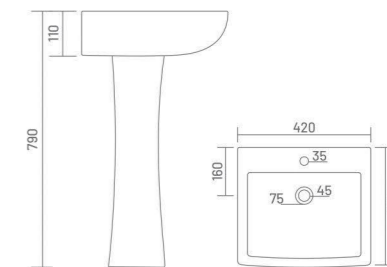

KITE

Wash Basin Pedestal
L 570 W 495 H 850

SIMON

Wash Basin Pedestal
L 600 W 480 H 860

WASH BASIN PEDESTAL

LORIC

Wash Basin Pedestal
L 420 W 410 H 790

SELINA