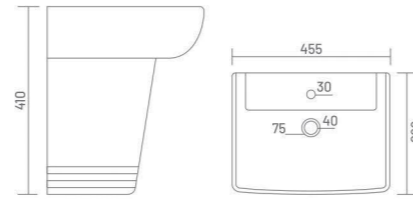

Wash Basin Half Pedestal
L 510 W 430 H 420

ALEXA

Wash Basin Half Pedestal
L 465 W 325 H 410

W.B. HALF PEDESTAL WASH BASIN HALF PEDESTAL

PLANO

Wash Basin Half Pedestal
L 455 W 350 H 410

W.B. HALF PEDESTAL WASH BASIN HALF PEDESTAL