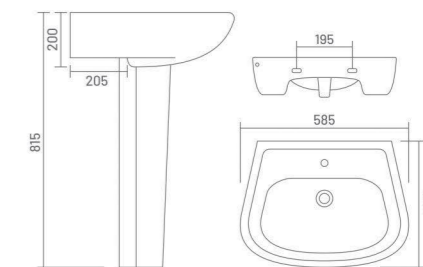

MARK

Wash Basin Pedestal
L 425 W 300 H 730

WASH BASIN PEDESTAL

LUCY

Wash Basin Pedestal
L 585 W 455 H 815

MERY

Wash Basin Pedestal
L 580 W 470 H 825

CORNIA CORNER