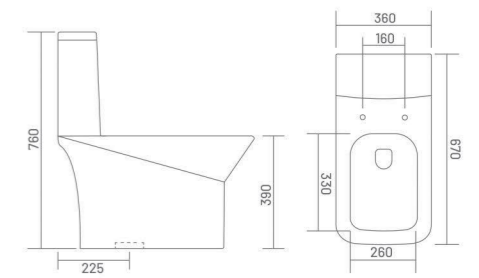

- RIMLESS DESIGN
- SYPHONIC FLUSH
- TORNADO FLUSH
- UF SEAT COVER

LAVA - S

One Piece Closet
L 670 W 365 H 750
S Trap - 225mm(9")
S Trap - 300mm(12")