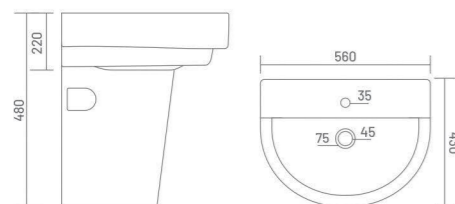

SELINA

Wash Basin Half Pedestal
L 575 W 410 H 490

SONIC

Wash Basin Half Pedestal
L 460 W 535 H 505

shape of
inspiration

SOBER

Wash Basin Half Pedestal
L 560 W 430 H 480

CLASSIC