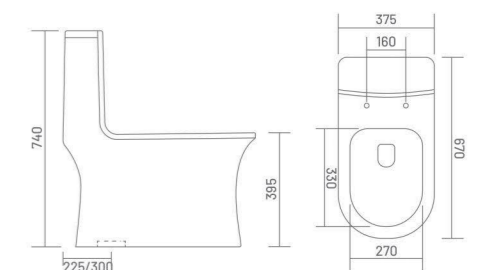

ALASKA - S

One Piece Closet
L 670 W 375 H 740
S Trap - 225mm(9")
S Trap - 300mm(12")