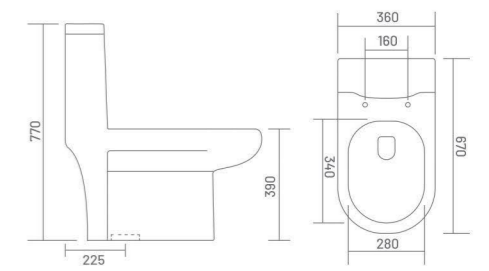

ONE PIECE CLOSET

- RIMLESS DESIGN
- SYPHONIC FLUSH
- TORNADO FLUSH

RHYNO - S

One Piece Closet
L 695 W 405 H 740
S Trap - 300mm(12")

ONE PIECE CLOSET

- 5D FLUSH
- RIMLESS DESIGN
- SYPHONIC FLUSH
- UF SEAT COVER

RADO - S

One Piece Closet
L 670 W 360 H 740
S Trap - 225mm(9")
S Trap - 300mm(12")

- 5D FLUSH
- RIMLESS DESIGN
- SYPHONIC FLUSH
- UF SEAT COVER

CRUZ - S

One Piece Closet
L 670 W 360 H 760
S Trap - 225mm(9")

- RIMLESS DESIGN
- SYPHONIC FLUSH
- TORNADO FLUSH
- UF SEAT COVER

LAVA - S

One Piece Closet
L 670 W 365 H 750
S Trap - 225mm(9")
S Trap - 300mm(12")

- 4D FLUSH
- RIMLESS DESIGN
- SYPHONIC FLUSH
- UF SEAT COVER

CARNIVAL - S

One Piece Closet
L 670 W 360 H 770
S Trap - 225mm(9")