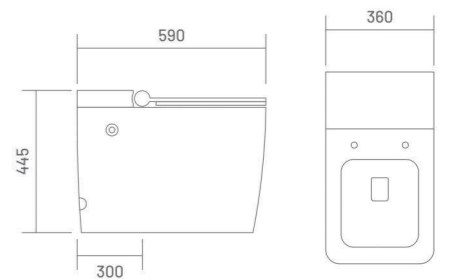

SMART TOILET

WIS-SMART 102

Pulse Tankless Toilet
L 680 W 420 H 490
S-trap 300mm(12") rounghing-in

PULSE FLOOR MOUNTED TOILET

WIS-SMART 103

Pulse Tankless Toilet
L 620 W 380 H 455
S-trap 300mm(12") rounghing-in