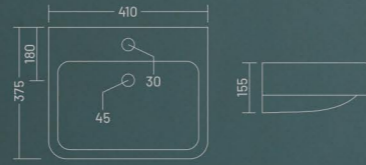

WALL HUNG BASIN

ADDY

Wall Hung Basin
L 410 W 375 H 155