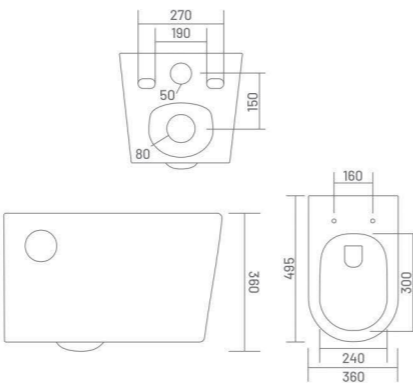

RIMLESS DESIGN

UF UF SEAT COVER

THAR (Rimless)

Wall Hung Closet
L 495 W 360 H 360

ITALO

Wall Hung Closet
L 555 W 360 H 360

WALL HUNG CLOSET

CUTE (Rimless)