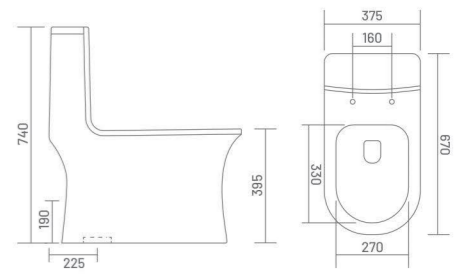

ALASKA - S&P (Rimless)

One Piece Closet
L 670 W 375 H 740
S Trap - 225mm(9")
P Trap - 190mm

- RIMLESS DESIGN
- WASH DOWN FLUSH
- UF SEAT COVER

ORCHID - S&P (Rimless)

One Piece Closet
L 660 W 360 H 750
S Trap - 225mm(9")
P Trap - 190mm