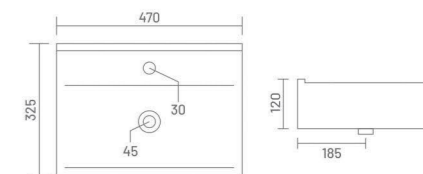

WALL HUNG BASIN

PLANO

Wall Hung Basin
L 455 W 350 H 145

WALL HUNG BASIN

MARCO

Wall Hung Basin
L 465 W 330 H 170

SCALA

Wall Hung Basin
L 500 W 425 H 145

FLORA

Wall Hung Basin
L 470 W 350 H 200

VITRO

Wall Hung Basin
L 390 W 440 H 145

AWVIO

Wall Hung Basin
L 470 W 325 H 120