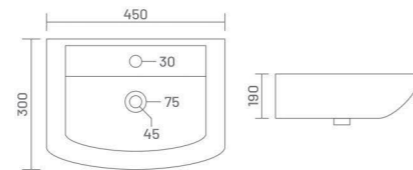

PEARL

Wall Hung Basin
L 405 W 320 H 140