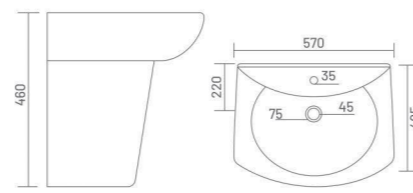

ADEL

Wash Basin Half Pedestal
L 575 W 455 H 510

LYRA

Wash Basin Half Pedestal
L 425 W 400 H 430

LORAS

Wash Basin Half Pedestal
L 565 W 425 H 510

KITE

Wash Basin Half Pedestal
L 570 W 495 H 460

SELINA

Wash Basin Half Pedestal
L 575 W 410 H 490

SONIC

Wash Basin Half Pedestal
L 460 W 535 H 505

shape of
inspiration

SOBER

Wash Basin Half Pedestal
L 560 W 430 H 480

CLASSIC