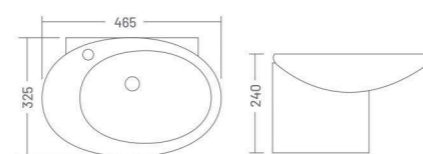

One Piece Basin
L 475 W 400 H 300

DENIM

One Piece Basin
L 390 W 355 H 355

CORAL

One Piece Basin
L 505 W 350 H 260

VEGA

One Piece Basin
L 465 W 325 H 240

GRAND