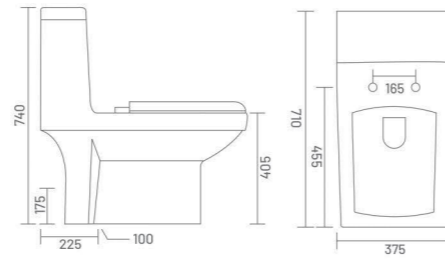

WASH DOWN FLUSH RIMLESS DESIGN

UF SEAT COVER

VENUS - S (Rimless)

One Piece Closet
L 650 W 350 H 710
S Trap - 300mm(12")