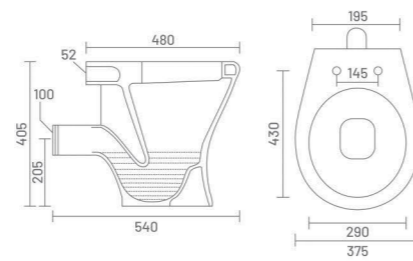

SASA - S

Water Closet
L 570 W 395 H 395

COCO - S

Water Closet
L 505 W 355 H 405

CLASSIC - S

Water Closet
L 540 W 375 H 405

CLASSIC - P

Water Closet
L 540 W 375 H 405