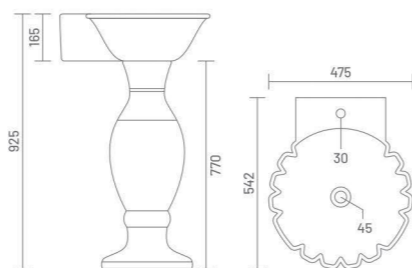

glory of
exotic
glamour

WASH BASIN PEDESTAL

SONA-B (Matt)

Wash Basin Pedestal
L 400 W 400 H 885

SONIC

Wash Basin Pedestal
L 460 W 535 H 870

WASH BASIN PEDESTAL

SONY
Wash Basin Pedestal
L 542 W 475 H 875