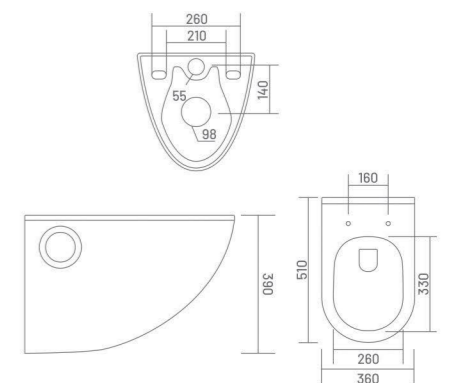

ITALIA

Wall Hung Closet
L 510 W 350 H 340

UF SEAT COVER

living with
authentic design

RIMLESS-DESIGN

TOILET BOWL WITHOUT AN EDGE

The rimless design is standard for all special toilets. It means that the toilet bowls do not have any difficult-to-reach places in which dirt and bacteria can accumulate. This makes it possible to clean the toilet far more quickly, easily and thoroughly. WATERO has produced rimless toilet bowls.

TRADITIONAL DESIGN

WATERO DESIGN

MORE HYGIENIC

MORE ECOLOGICAL

UF SEAT COVER

OPERA

Wall Hung Closet
L 510 W 360 H 390