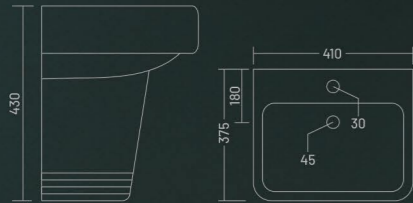

FLORA

Wash Basin Half Pedestal
L 470 W 350 H 430