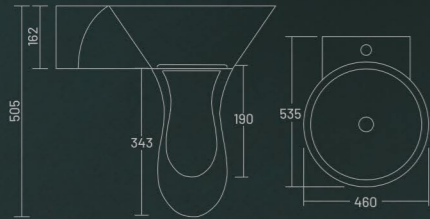

SELINA

Wash Basin Half Pedestal
L 575 W 410 H 490

SONIC

Wash Basin Half Pedestal
L 460 W 535 H 505

shape of
inspiration

SOBER

Wash Basin Half Pedestal
L 560 W 430 H 480

CLASSIC