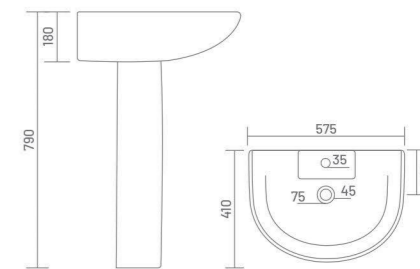

HONEST

Wash Basin Pedestal
L 450 W 300 H 780