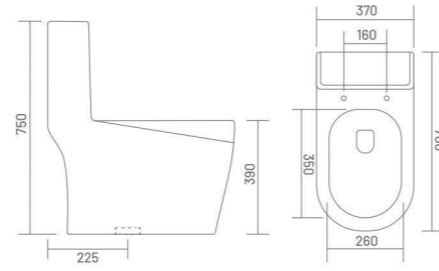

- RIMLESS DESIGN
- SYPHONIC FLUSH
- TORNADO FLUSH

BELLINO - S

One Piece Closet
L 695 W 395 H 760
S Trap - 225mm(9")
S Trap - 300mm(12")