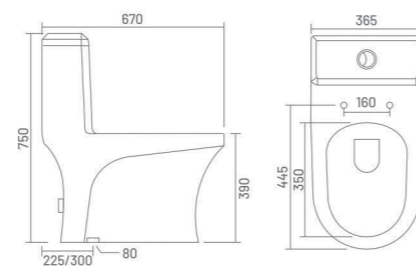

CRUZ - S

One Piece Closet
L 670 W 360 H 760
S Trap - 225mm(9")

-  RIMLESS DESIGN
-  SYPHONIC FLUSH
-  TORNADO FLUSH
-  UF SEAT COVER

LAVA - S

One Piece Closet
L 670 W 365 H 750
S Trap - 225mm(9")
S Trap - 300mm(12")