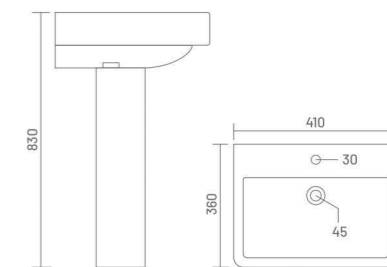

CUBIC
Wash Basin Pedestal
L 425 W 340 H 830