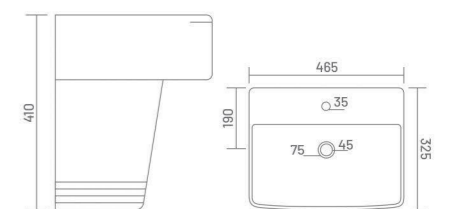

ADDY

Wash Basin Half Pedestal
L 410 W 375 H 430

shaping
new
creativity

FLORA

Wash Basin Half Pedestal
L 470 W 350 H 430

CUBIC

Wash Basin Half Pedestal
L 425 W 340 H 430

LORIC

Wash Basin Half Pedestal
L 420 W 410 H 410

TORUS

Wash Basin Half Pedestal
L 510 W 430 H 420

ALEXA

Wash Basin Half Pedestal
L 465 W 325 H 410