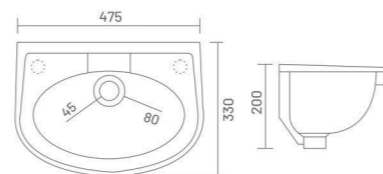

HONEST

Wall Hung Basin
L 450 W 300 H 190

PEARL

Wall Hung Basin
L 405 W 320 H 140

REAL

Wall Hung Basin
L 475 W 330 H 200

ERAS

Wall Hung Basin
L 485 W 370 H 185