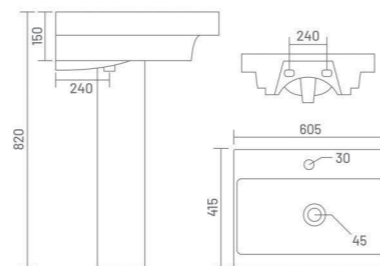

VICTORIA

Wash Basin Pedestal
L 605 W 415 H 820