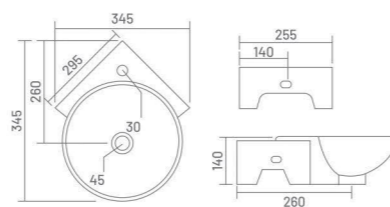

CANDY

Wall Hung Basin
L 380 W 265 H 125

WALL HUNG BASIN

CORNIA

Wall Hung Basin
L 525 W 440 H 140

LILY CORNER

Wall Hung Basin
L 345 W 345 H 140

BREVA CORNER