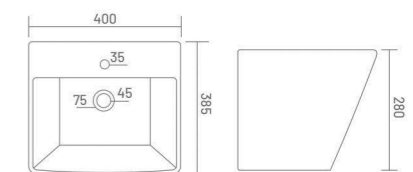

PROTON

One Piece Basin
L 400 W 385 H 280