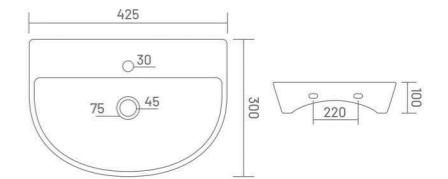

LORIC

Wall Hung Basin
L 420 W 410 H 100