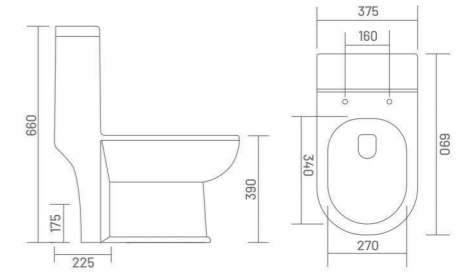

ROLEX - S (Rimless)

One Piece Closet
L 650 W 360 H 710
S Trap - 225mm(9")

ONE PIECE CLOSET

- RIMLESS DESIGN
- WASH DOWN FLUSH
- UF SEAT COVER

LEXUS - S&P (Rimless)

One Piece Closet
L 690 W 375 H 750
S Trap - 225mm(9")
P Trap - 175mm