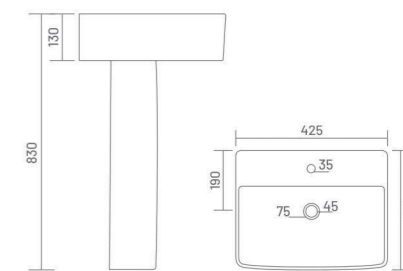

FLORA
Wash Basin Pedestal
L 498 W 385 H 858