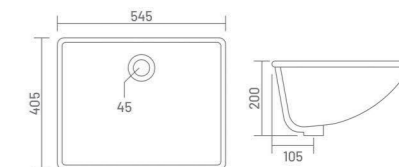

IZOLA

Under Counter Basin
L 545 W 405 H 200