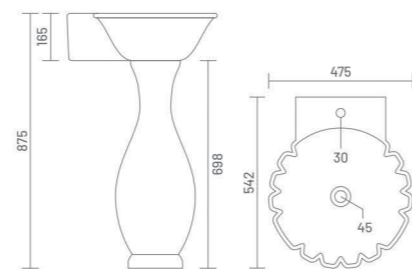

glory of
exotic
glamour

WASH BASIN PEDESTAL

SONA-B (Matt)

Wash Basin Pedestal
L 400 W 400 H 885

SONIC

Wash Basin Pedestal
L 460 W 535 H 870

WASH BASIN PEDESTAL

SONY
Wash Basin Pedestal
L 542 W 475 H 875