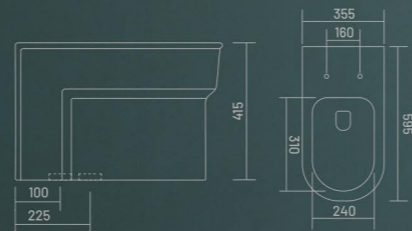

Water Closet
L 595 W 355 H 415

4D
FLUSH

RIMLESS
DESIGN

SYPHONIC
FLUSH

UF SEAT
COVER

leaning in
indulgence

LUXURIOUS WATER CLOSET

RIMLESS
DESIGN