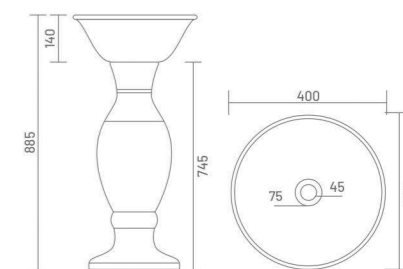

WASH BASIN PEDESTAL

SONA-B (Matt)

Wash Basin Pedestal
L 400 W 400 H 885