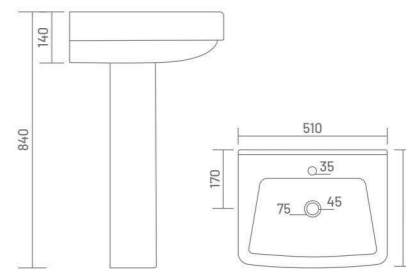

TORUS
Wash Basin Pedestal
L 510 W 430 H 840