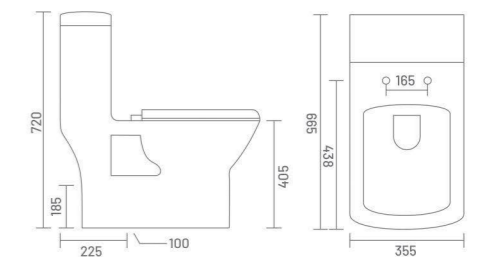

WASH DOWN FLUSH

CRYSTAL - S&P

One Piece Closet
L 710 W 375 H 740
S Trap - 225mm(9")
P Trap - 175mm

WASH DOWN FLUSH

LORAS - S&P

One Piece Closet
L 665 W 355 H 720
S Trap - 225mm(9")
P Trap - 185mm

ONE PIECE CLOSET