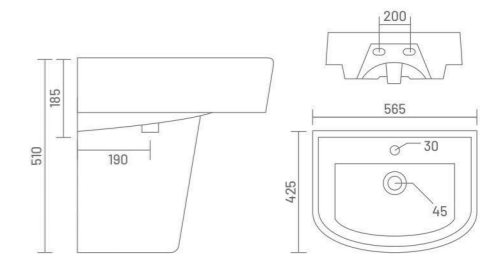

ADEL

Wash Basin Half Pedestal
L 575 W 455 H 510

LYRA

Wash Basin Half Pedestal
L 425 W 400 H 430

LORAS

Wash Basin Half Pedestal
L 565 W 425 H 510

KITE

Wash Basin Half Pedestal
L 570 W 495 H 460

SELINA

Wash Basin Half Pedestal
L 575 W 410 H 490

SONIC

Wash Basin Half Pedestal
L 460 W 535 H 505

shape of
inspiration

SOBER

Wash Basin Half Pedestal
L 560 W 430 H 480

CLASSIC