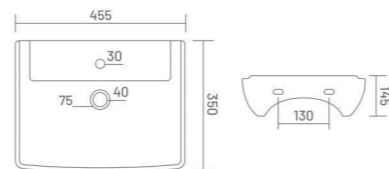

MARK

Wall Hung Basin
L 425 W 300 H 100

LORIC

Wall Hung Basin
L 420 W 410 H 100

WALL HUNG BASIN

PLANO

Wall Hung Basin
L 455 W 350 H 145

WALL HUNG BASIN