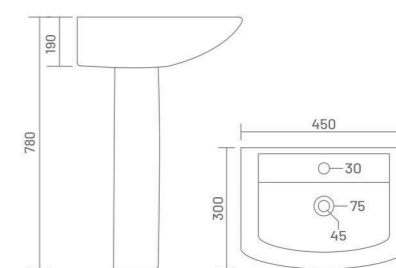

WASH BASIN PEDESTAL

SOFIA

Wash Basin Pedestal
L 575 W 420 H 850

KITE

Wash Basin Pedestal
L 570 W 495 H 850

SIMON

Wash Basin Pedestal
L 600 W 480 H 860

WASH BASIN PEDESTAL

LORIC

Wash Basin Pedestal
L 420 W 410 H 790

SELINA

Wash Basin Pedestal
L 575 W 410 H 790

HONEST

Wash Basin Pedestal
L 450 W 300 H 780