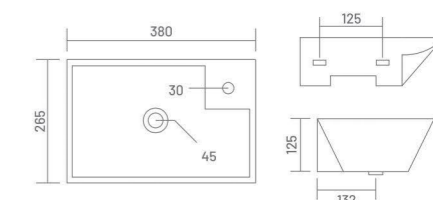

WALL HUNG BASIN

JOLLY

Wall Hung Basin
L 450 W 350 H 165

WALL HUNG BASIN

NANO

Wall Hung Basin
L 380 W 300 H 190

ROSY

Wall Hung Basin
L 315 W 300 H 125

KENZO

Wall Hung Basin
L 430 W 245 H 135

LARA

Wall Hung Basin
L 325 W 270 H 125

CANDY

Wall Hung Basin
L 380 W 265 H 125