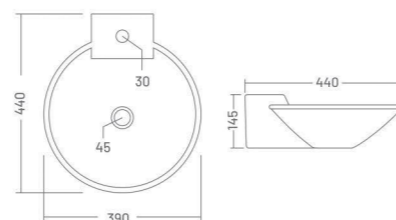

MARCO

Wall Hung Basin
L 465 W 330 H 170

SCALA

Wall Hung Basin
L 500 W 425 H 145

FLORA

Wall Hung Basin
L 470 W 350 H 200

VITRO

Wall Hung Basin
L 390 W 440 H 145