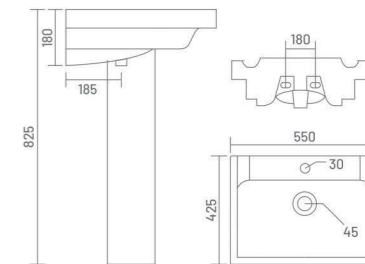

SCALA

Wash Basin Pedestal
L 500 W 425 H 830

VICTORIA

Wash Basin Pedestal
L 605 W 415 H 820

WASH BASIN PEDESTAL

CROWNLY

Wash Basin Pedestal
L 550 W 425 H 825

PLANET