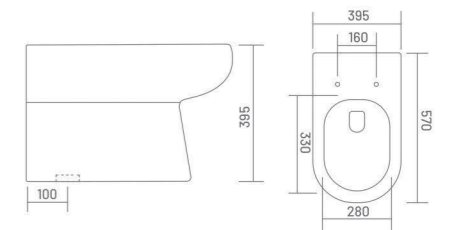

COCO - S

Water Closet
L 505 W 355 H 405