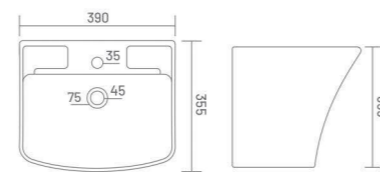

CORAL

One Piece Basin
L 505 W 350 H 260