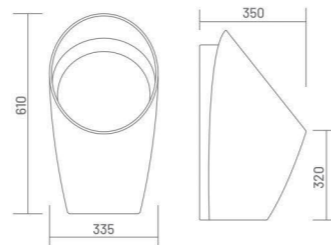

ELLIPS URINAL

Urinal
L 350 W 335 H 610

URINAL SENSOR