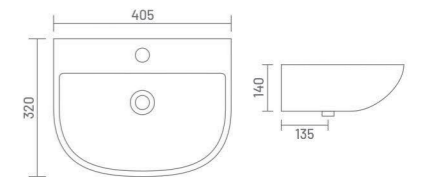

REAL

Wall Hung Basin
L 475 W 330 H 200