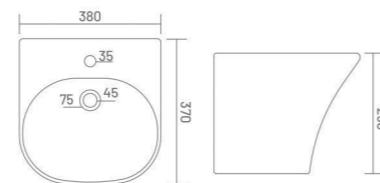

One Piece Basin
L 490 W 400 H 830

PROTON

One Piece Basin
L 400 W 385 H 280

ONE PIECE BASIN

ROMAN

One Piece Basin
L 380 W 370 H 250

ONE PIECE BASIN

Q-3