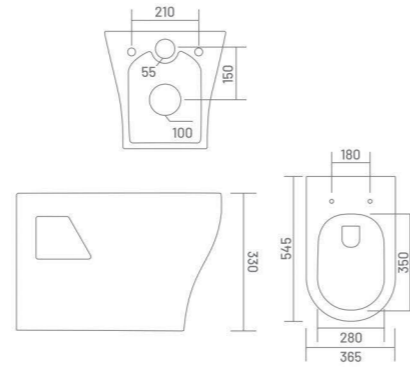

Wall Hung Closet
L 495 W 360 H 360

INBUILT JET

RIMLESS DESIGN

UF SEAT COVER

smart
irresistible
curves

WALL HUNG CLOSET

CELIO

Wall Hung Closet
L 485 W 350 H 350

ESTELLA

Wall Hung Closet
L 530 W 390 H 370

WALL HUNG CLOSET

UF UF SEAT COVER

RETRO

Wall Hung Closet
L 545 W 365 H 330

WALL HUNG CLOSET

RIMLESS DESIGN