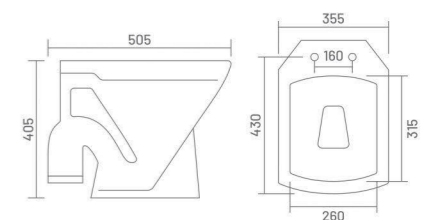

RIMLESS DESIGN

Water Closet
L 530 W 380 H 440

Water Closet
L 515 W 375 H 428

UF SEAT COVER

Water Closet
L 542 W 368 H 388

UF SEAT COVER

Water Closet
L 570 W 395 H 395

Water Closet
L 505 W 355 H 405