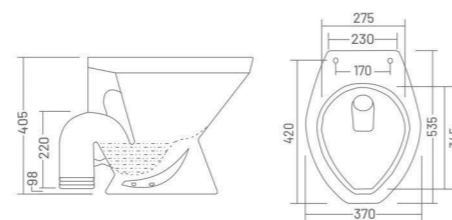

ANGLO - S

Water Closet
L 540 W 450 H 415