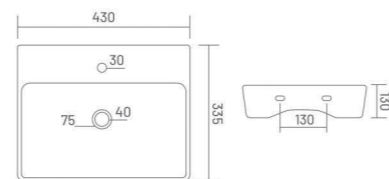

WALL HUNG BASIN

CUBIC

Wall Hung Basin
L 430 W 335 H 130