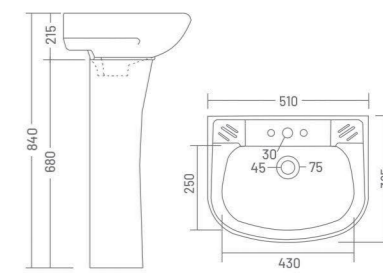

ERAS

Wash Basin Pedestal
L 475 W 370 H 806