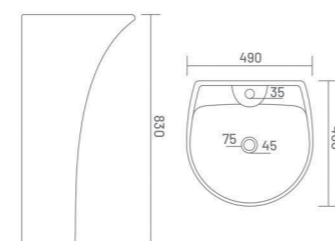

SELINA

Wash Basin Half Pedestal
L 575 W 410 H 490

SONIC

Wash Basin Half Pedestal
L 460 W 535 H 505

shape of
inspiration

SOBER

Wash Basin Half Pedestal
L 560 W 430 H 480

CLASSIC

Wash Basin Half Pedestal
L 570 W 445 H 510

MOON

Wash Basin Half Pedestal
L 525 W 410 H 510

MERY

Wash Basin Half Pedestal
L 580 W 470 H 510

LUCY

Wash Basin Half Pedestal
L 585 W 455 H 510

space with
playful artistry

TESLA

One Piece Basin
L 420 W 370 H 780

PORSCHÉ

One Piece Basin
L 420 W 390 H 780

WITH STAND

QUEENY

One Piece Basin
L 560 W 450 H 850

BENTLEY

One Piece Basin
L 490 W 400 H 830

PROTON

One Piece Basin
L 400 W 385 H 280

ONE PIECE BASIN

ROMAN

One Piece Basin
L 380 W 370 H 250

ONE PIECE BASIN

Q-3