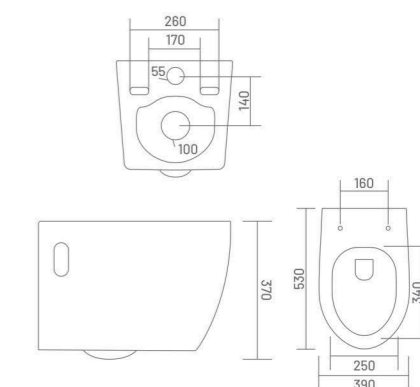

Wall Hung Closet
L 495 W 360 H 360

INBUILT JET

RIMLESS DESIGN

UF SEAT COVER

smart
irresistible
curves

WALL HUNG CLOSET

CELIO

Wall Hung Closet
L 485 W 350 H 350