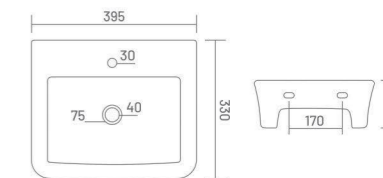

WALL HUNG BASIN

CUBIC

Wall Hung Basin
L 430 W 335 H 130

WALL HUNG BASIN

ALEXA

Wall Hung Basin
L 465 W 325 H 140

RIVA

Wall Hung Basin
L 395 W 330 H 170