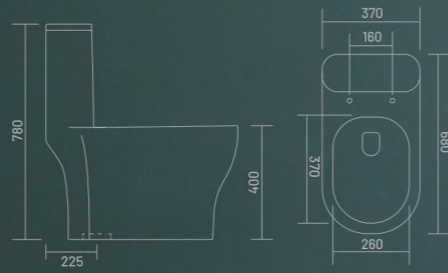

ONE PIECE CLOSET

WATERON - S

One Piece Closet
L 680 W 370 H 780
S Trap - 225mm(9")

4D
FLUSH

RIMLESS
DESIGN

SYPHONIC
FLUSH

UF SEAT
COVER