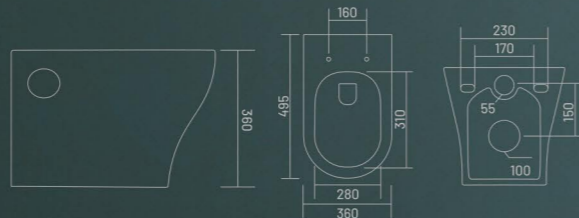

Wall Hung Closet
L 495 W 360 H 360

INBUILT JET

RIMLESS DESIGN

UF SEAT COVER

smart
irresistible
curves

WALL HUNG CLOSET

CELIO

Wall Hung Closet
L 485 W 350 H 350