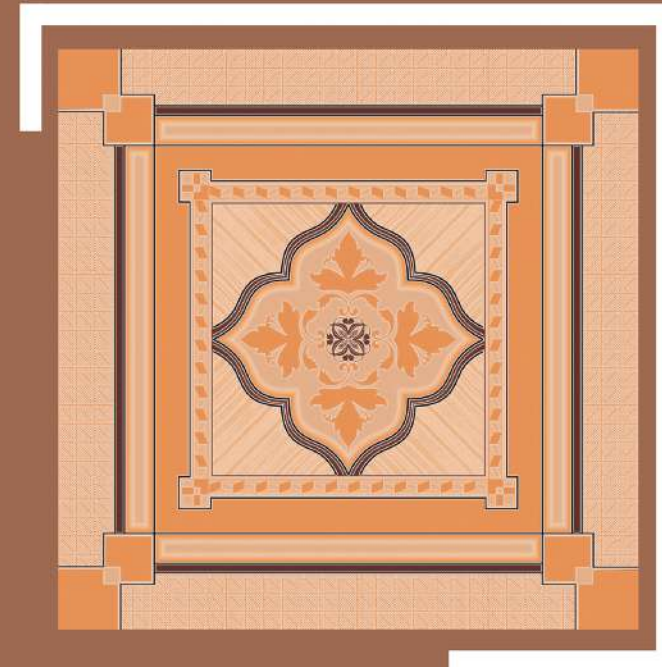

Ceramica

FLOOR COLLECTION

WD-006

500 X 500 mm