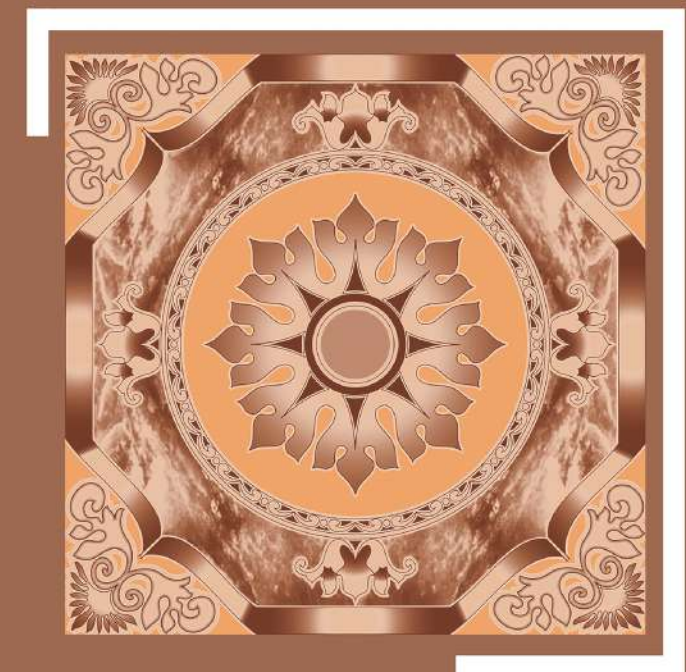

Ceramica

FLOOR COLLECTION

WD-023

500 X 500 mm