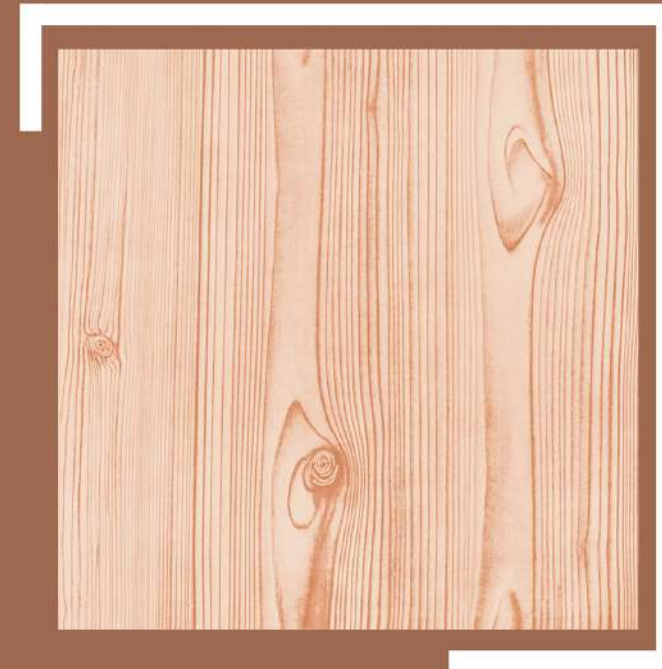

Ceramica

FLOOR COLLECTION

WD-016

500 X 500 mm