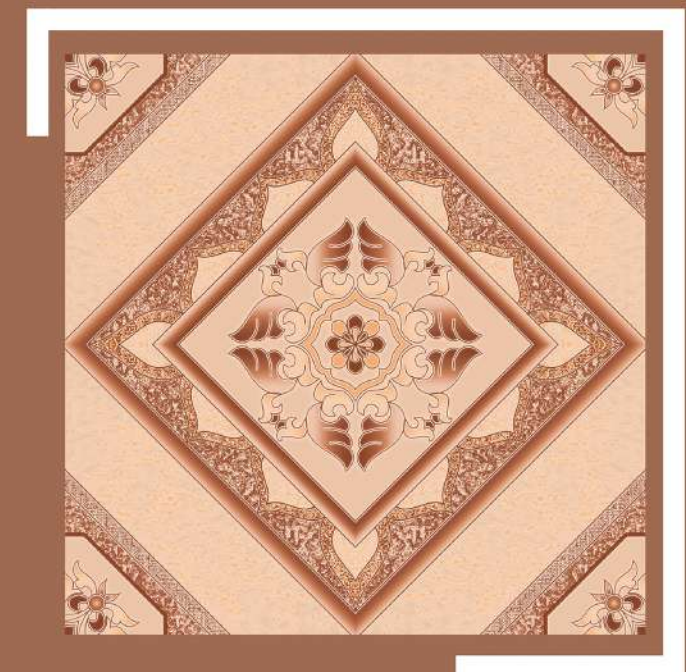

Ceramica
FLOOR COLLECTION

WD-001