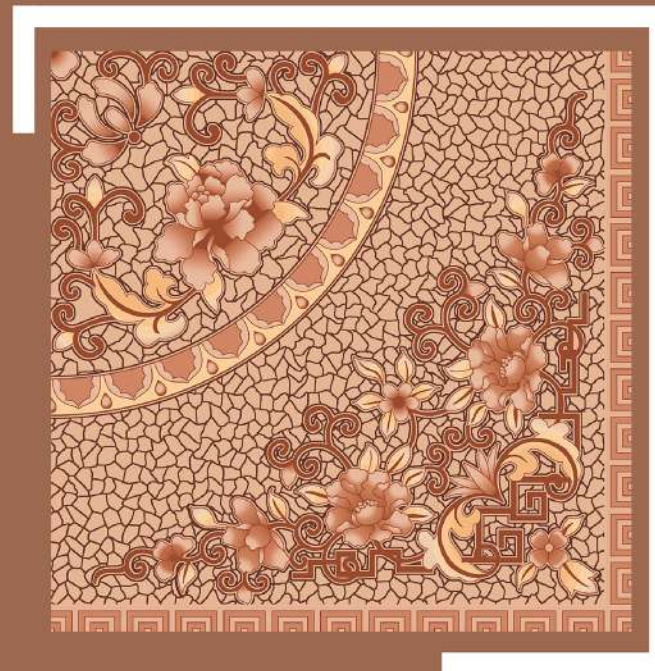

Ceramica

FLOOR COLLECTION

WD-004

500 X 500 mm