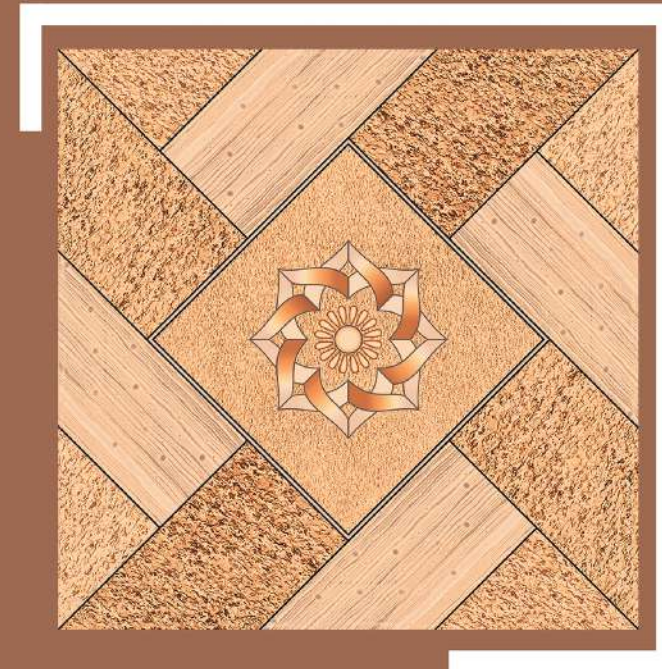

Ceramica

FLOOR COLLECTION

WD-005

500 X 500 mm