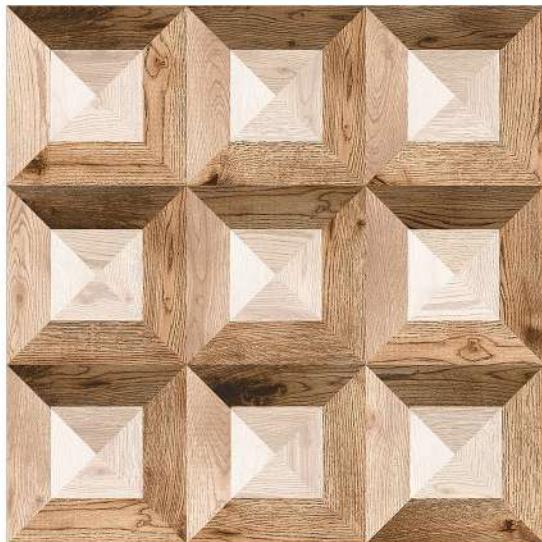

500mm X 500mm

Digital Floor Tiles

20303

Ceramica FLOOR COLLECTION