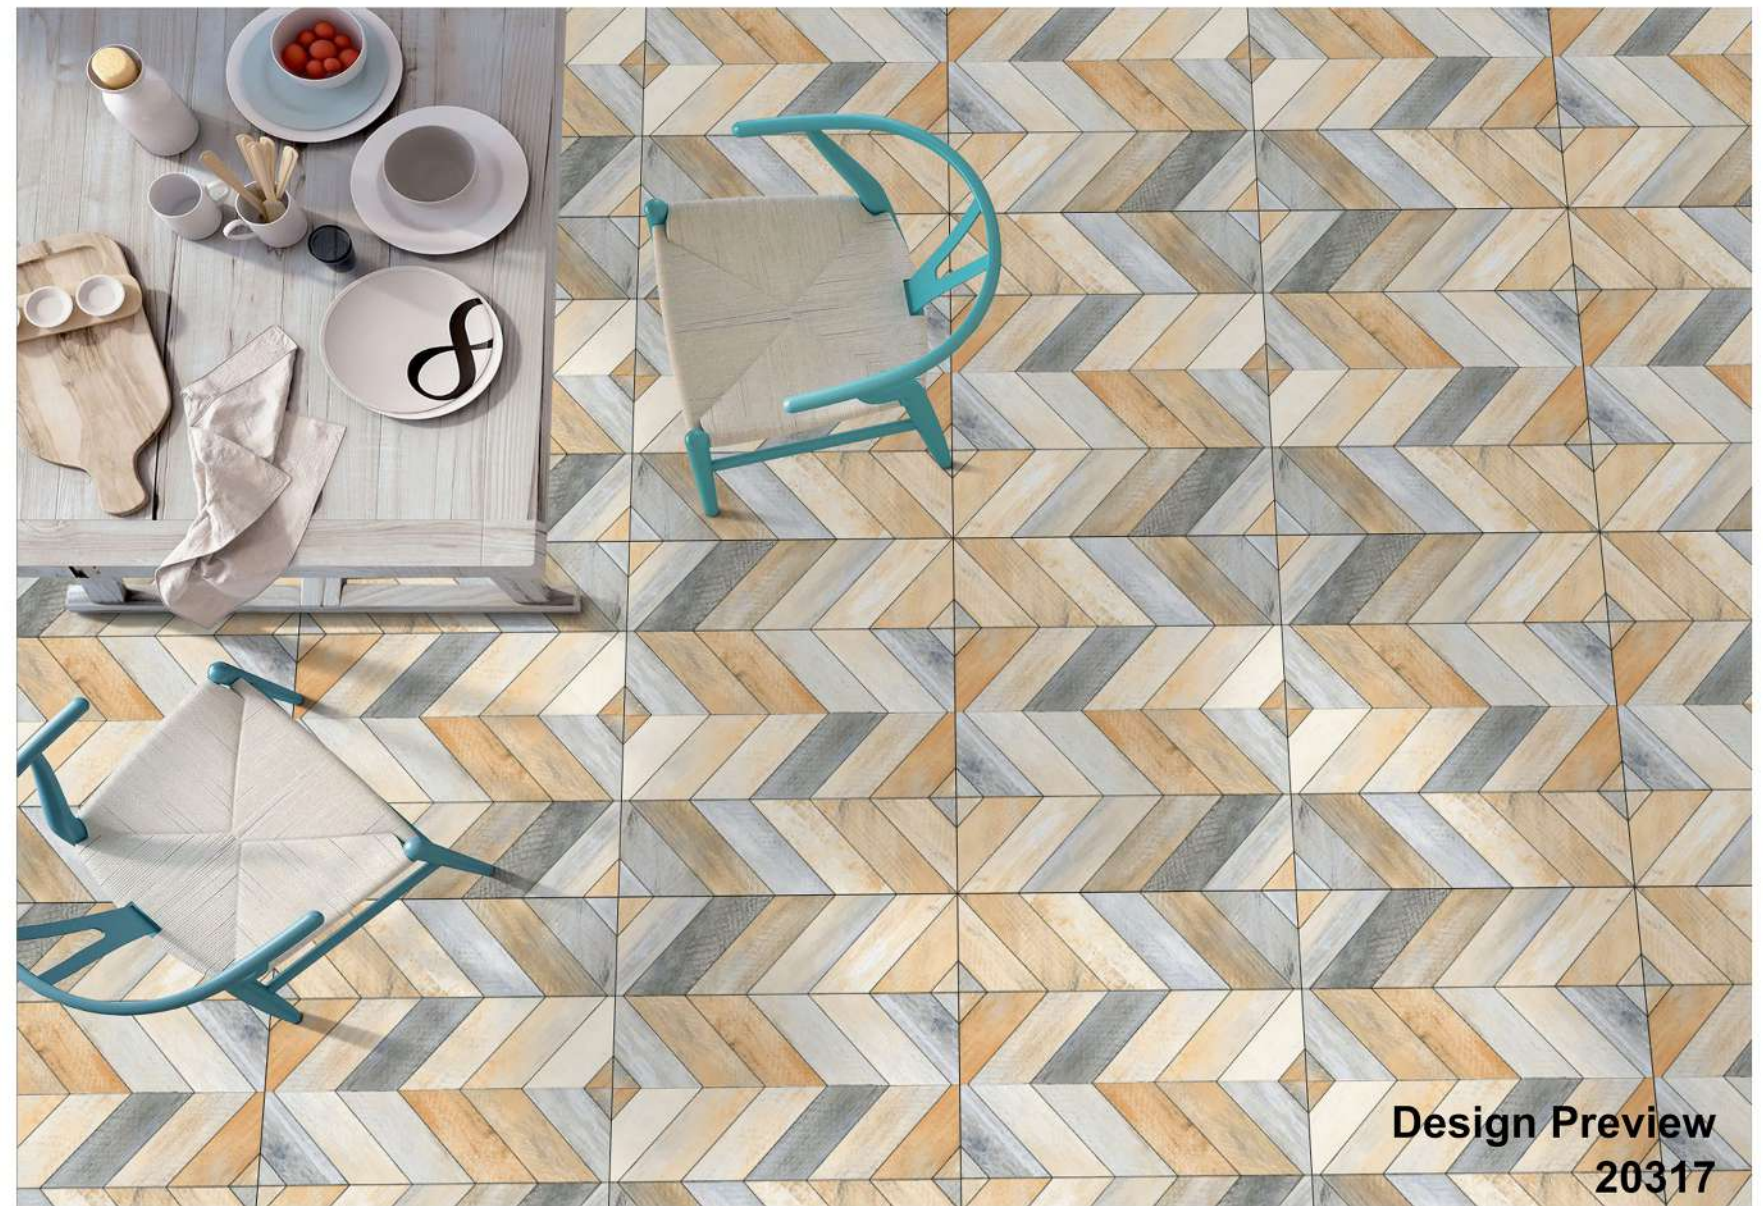

20318

Design Preview
20317

Ceramica FLOOR COLLECTION