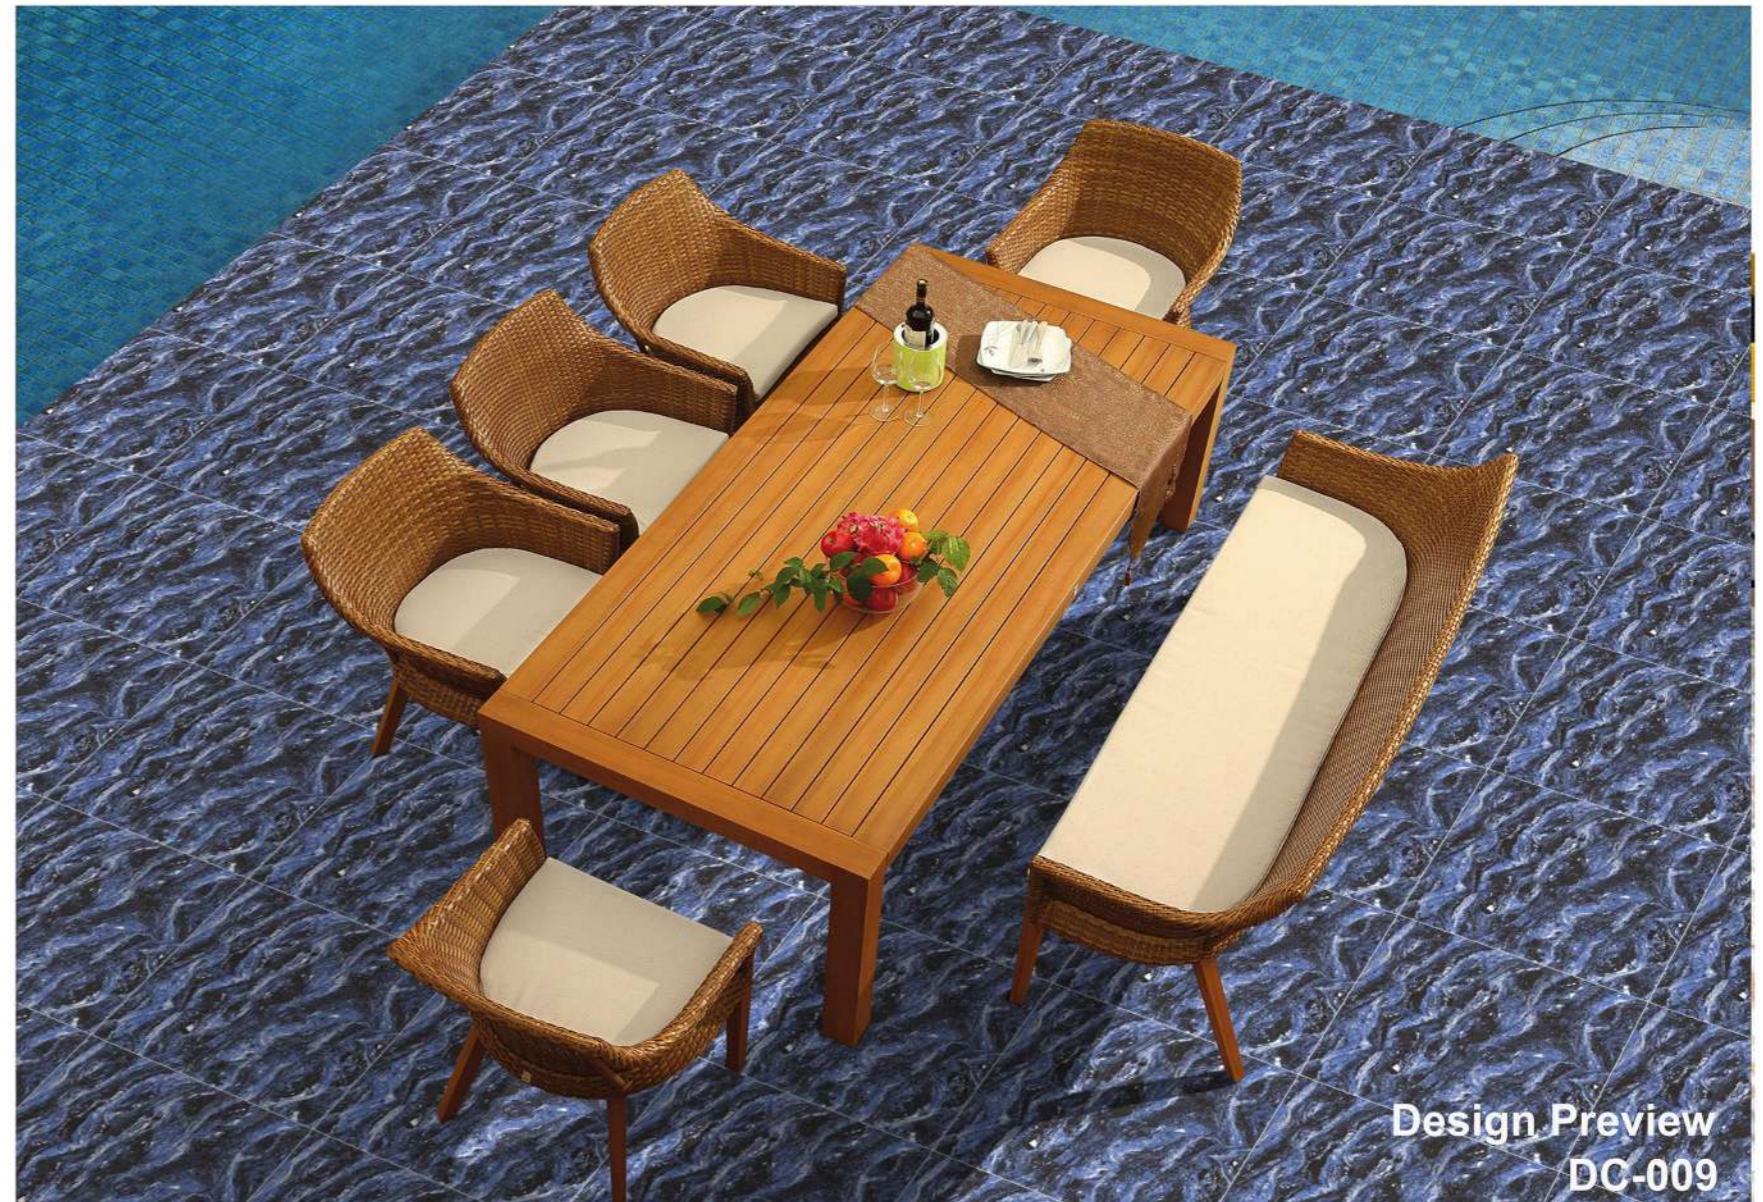

DC-015

Ceramica FLOOR COLLECTION