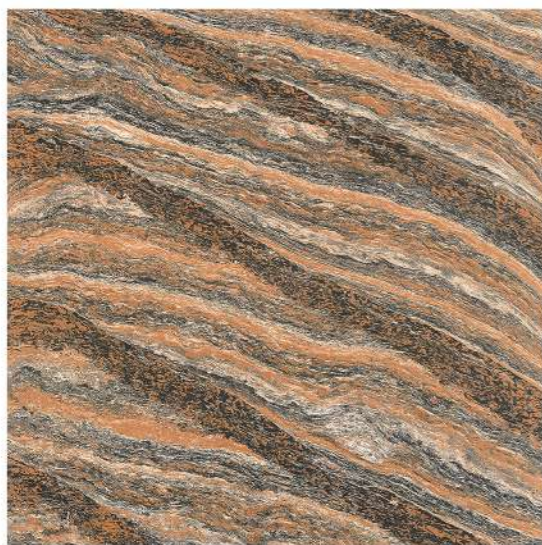

500mm X 500mm

Digital Floor Tiles

Ceramica FLOOR COLLECTION