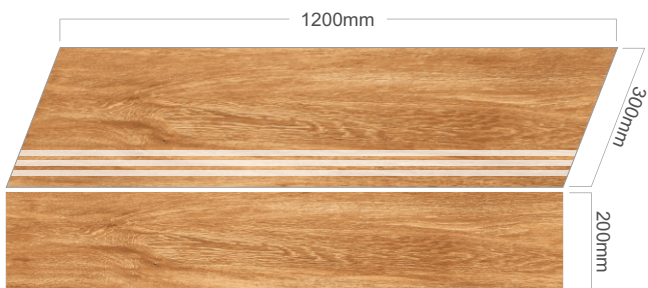

FULL BODY
STEP & RISER

VITRIFIED
STEP & RISER

GVT & PGVT
4 FEET STEP RISER

1200x300mm / STEP
1200x200mm / RISER

L-109 B