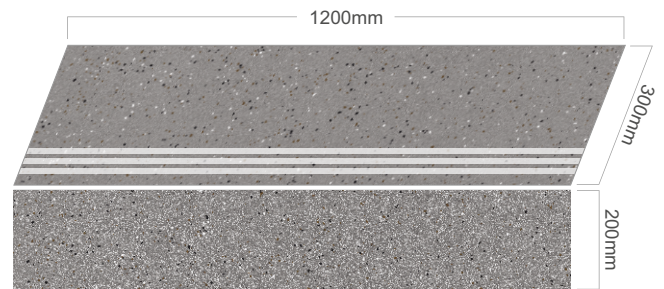

MOSAIC POLISH GREY