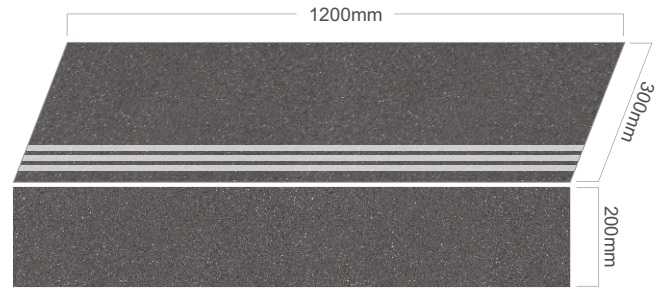

COFFEE

NEGRO

WHITE

FULL BODY
STEP & RISER

VITRIFIED
STEP & RISER

GVT & PGVT
4 FEET STEP RISER

1200x300mm / STEP
1200x200mm / RISER

DENSE COFFEE