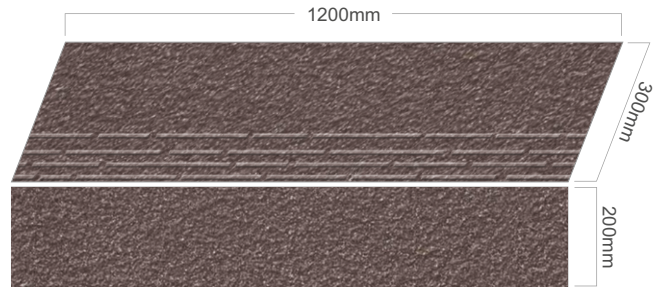

VITRIFIED
STEP & RISER

GVT & PGVT
4 FEET STEP RISER

900x300mm / STEP
900x200mm / RISER

FULL BODY
STEP & RISER

VITRIFIED
STEP & RISER

GVT & PGVT
4 FEET STEP RISER

1200x300mm / STEP
1200x200mm / RISER

BLACK