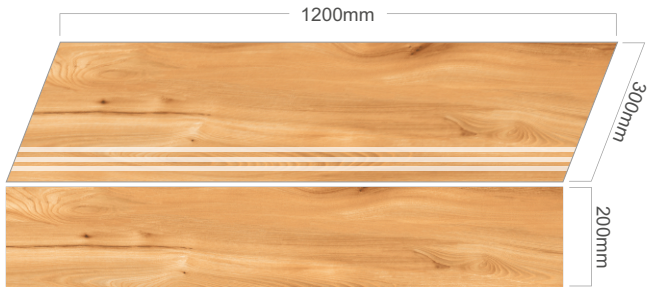

Step up your business and

success

will step up to you

FULL BODY
STEP & RISER

VITRIFIED
STEP & RISER

GVT & PGVT
4 FEET STEP RISER

1200x300mm / STEP
1200x200mm / RISER

L-101