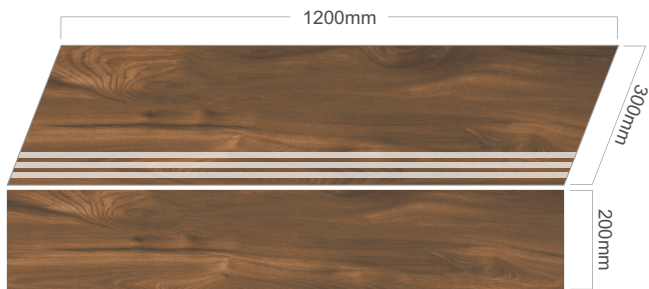

FULL BODY
STEP & RISER

VITRIFIED
STEP & RISER

GVT & PGVT
4 FEET STEP RISER

1200x300mm / STEP
1200x200mm / RISER

L-117 B