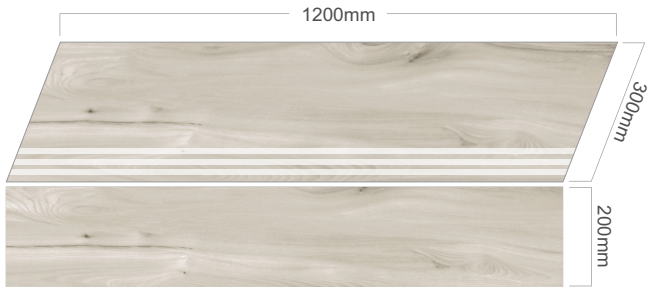

FULL BODY
STEP & RISER

VITRIFIED
STEP & RISER

GVT & PGVT
4 FEET STEP RISER

1200x300mm / STEP
1200x200mm / RISER

L-111