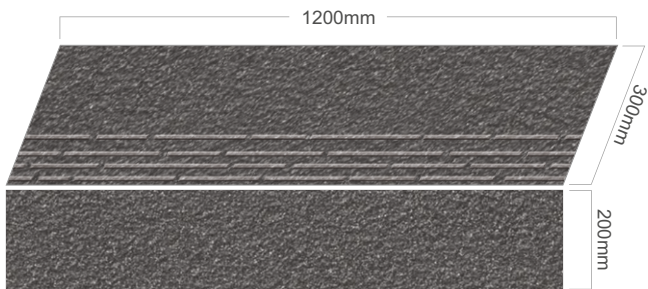

FULL BODY
STEP & RISER

VITRIFIED
STEP & RISER

GVT & PGVT
4 FEET STEP RISER

1200x300mm / STEP
1200x200mm / RISER

NEGRO