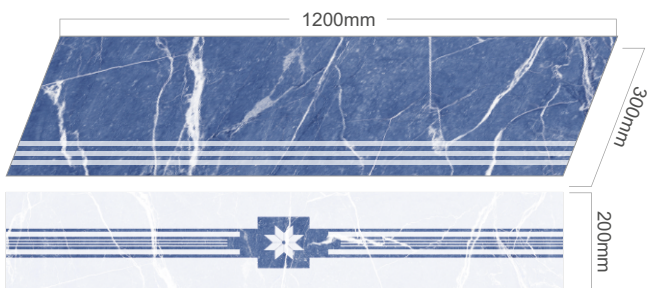

FULL BODY
STEP & RISER

VITRIFIED
STEP & RISER

GVT & PGVT
4 FEET STEP RISER

1200x300mm / STEP
1200x200mm / RISER

L-105