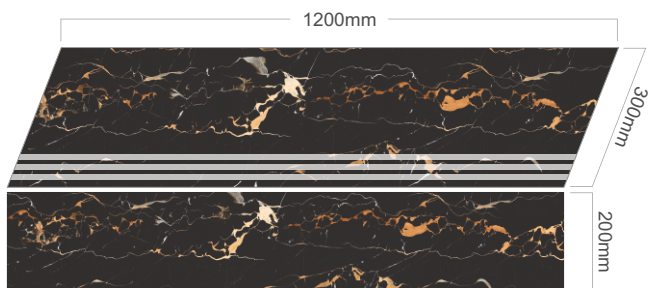

FULL BODY
STEP & RISER

VITRIFIED
STEP & RISER

GVT & PGVT
4 FEET STEP RISER

1200x300mm / STEP
1200x200mm / RISER

L-118 B