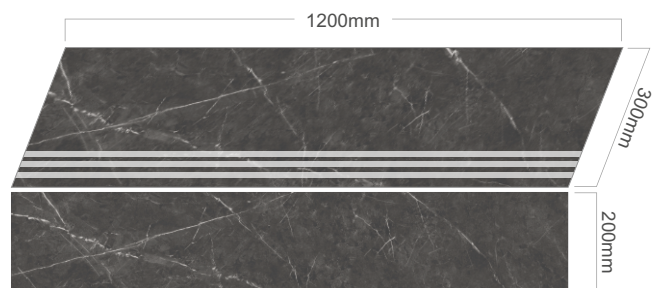

FULL BODY
STEP & RISER

VITRIFIED
STEP & RISER

GVT & PGVT
4 FEET STEP RISER

1200x300mm / STEP
1200x200mm / RISER

L-212