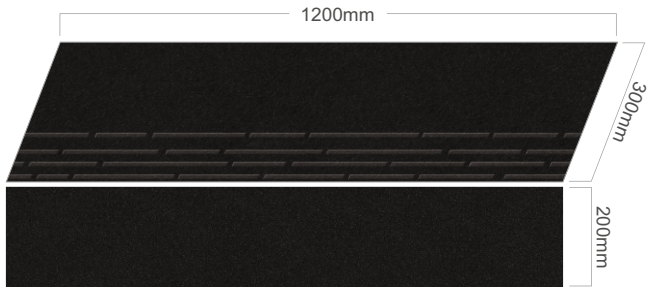

VITRIFIED
STEP & RISER

GVT & PGVT
4 FEET STEP RISER

900x300mm / STEP
900x200mm / RISER

FULL BODY
STEP & RISER

VITRIFIED
STEP & RISER

GVT & PGVT
4 FEET STEP RISER

1200x300mm / STEP
1200x200mm / RISER

BLACK