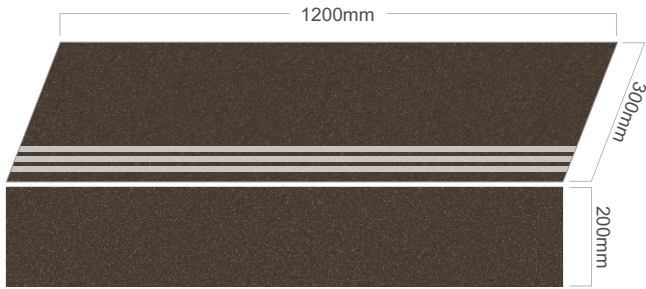

COFFEE

NEGRO

WHITE

FULL BODY
STEP & RISER

VITRIFIED
STEP & RISER

GVT & PGVT
4 FEET STEP RISER

1200x300mm / STEP
1200x200mm / RISER

DENSE COFFEE