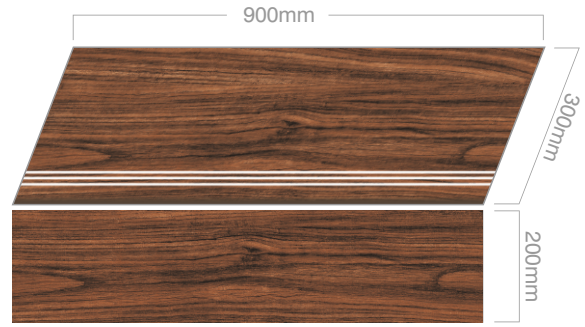

FULL BODY
STEP & RISER

VITRIFIED
STEP & RISER

GVT & PGVT
3 FEET STEP RISER

900x300mm / STEP
900x200mm / RISER

2001