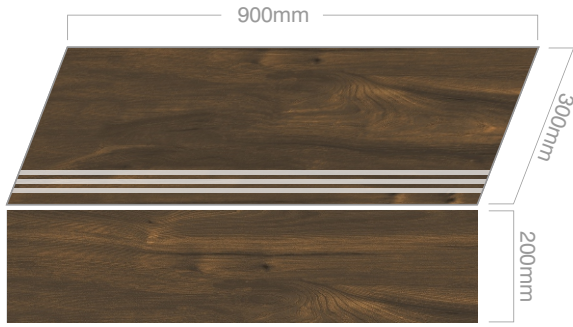

2004 A

FULL BODY
STEP & RISER

VITRIFIED
STEP & RISER

GVT & PGVT
3 FEET STEP RISER

900x300mm / STEP
900x200mm / RISER

1101