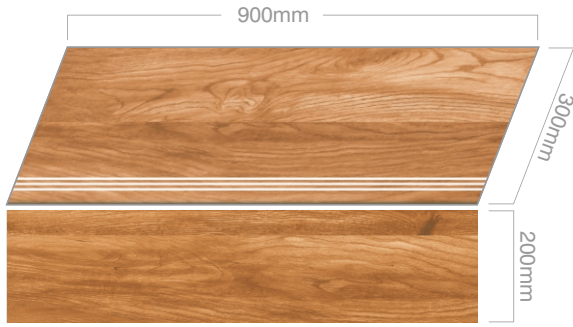

FULL BODY
STEP & RISER

VITRIFIED
STEP & RISER

GVT & PGVT
3 FEET STEP RISER

900x300mm / STEP
900x200mm / RISER

1001