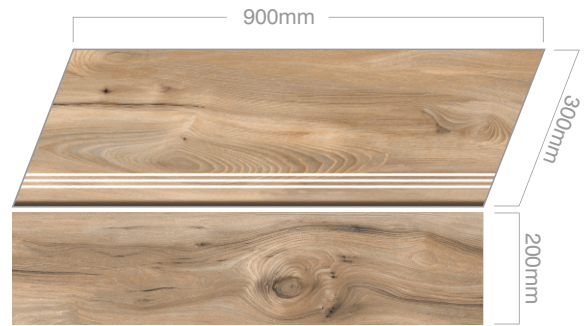

VITRIFIED
STEP & RISER

GVT & PGVT
3 FEET STEP RISER

900x300mm / STEP
900x200mm / RISER

1001

2001

2002 A

2002 B

2004 A