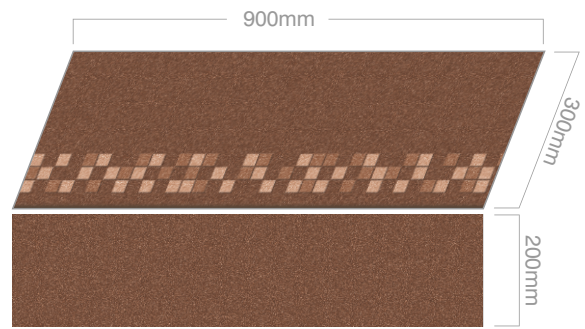

1182

FULL BODY
STEP & RISER

VITRIFIED
STEP & RISER

GVT & PGVT
3 FEET STEP RISER

900x300mm / STEP
900x200mm / RISER

1003

1004

1005