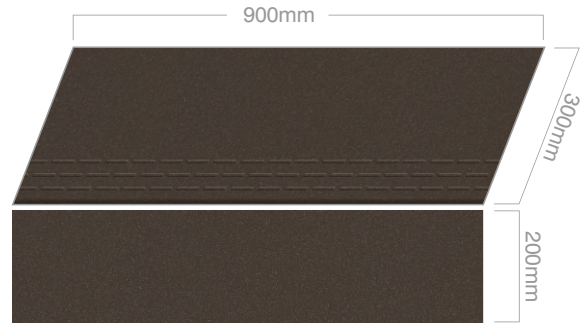

Step up your business and

success

will step up to you

FULL BODY
STEP & RISER

VITRIFIED
STEP & RISER

GVT & PGVT
3 FEET STEP RISER

900x300mm / STEP
900x200mm / RISER

ROCK BLACK

ROCK BROWN

ROCK CREAMA

ROCK GREY

FULL BODY
STEP & RISER

VITRIFIED
STEP & RISER

GVT & PGVT
3 FEET STEP RISER

900x300mm / STEP
900x200mm / RISER

FULL BODY
STEP & RISER