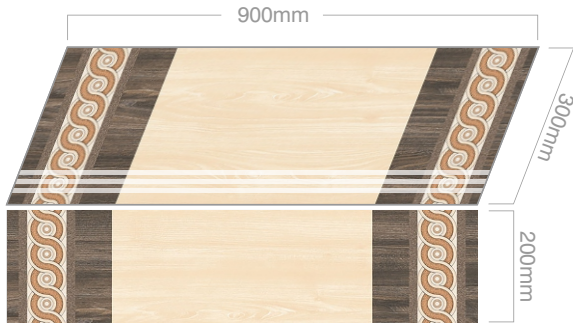

FULL BODY
STEP & RISER

VITRIFIED
STEP & RISER

GVT & PGVT
3 FEET STEP RISER

900x300mm / STEP
900x200mm / RISER

1157