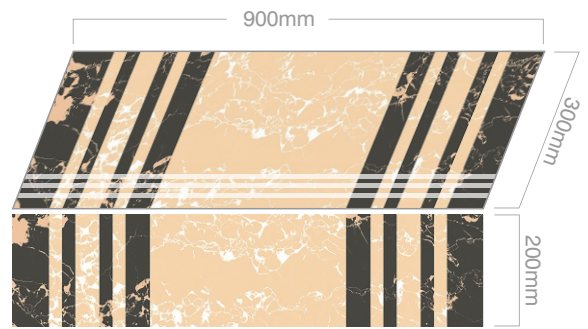

2023

FULL BODY
STEP & RISER

VITRIFIED
STEP & RISER

GVT & PGVT
3 FEET STEP RISER

900x300mm / STEP
900x200mm / RISER

1101

1104

1151