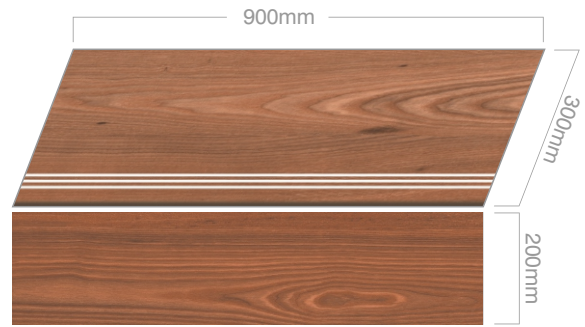

VITRIFIED
STEP & RISER

GVT & PGVT
3 FEET STEP RISER

900x300mm / STEP
900x200mm / RISER

1001

2001

2002 A

2002 B

2004 A