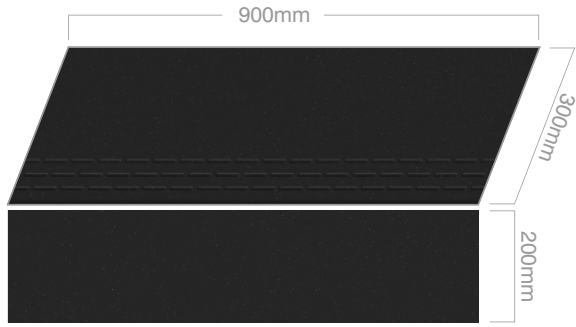

Step up your business and

success

will step up to you

FULL BODY
STEP & RISER

VITRIFIED
STEP & RISER

GVT & PGVT
3 FEET STEP RISER

900x300mm / STEP
900x200mm / RISER

ROCK BLACK