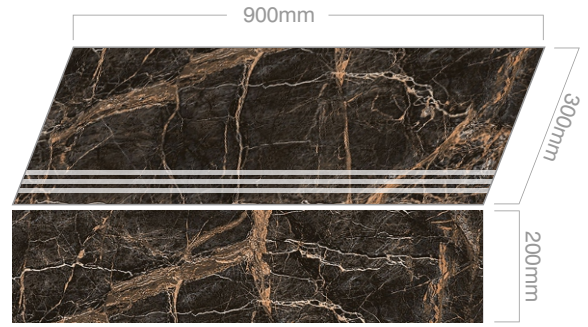

2023

FULL BODY
STEP & RISER

VITRIFIED
STEP & RISER

GVT & PGVT
3 FEET STEP RISER

900x300mm / STEP
900x200mm / RISER

1101

1104

1151