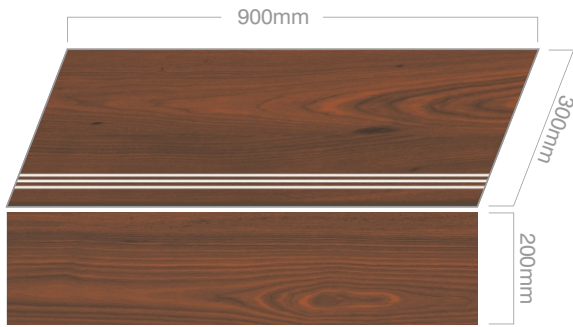

VITRIFIED
STEP & RISER

GVT & PGVT
3 FEET STEP RISER

900x300mm / STEP
900x200mm / RISER

1001

2001

2002 A

2002 B

2004 A