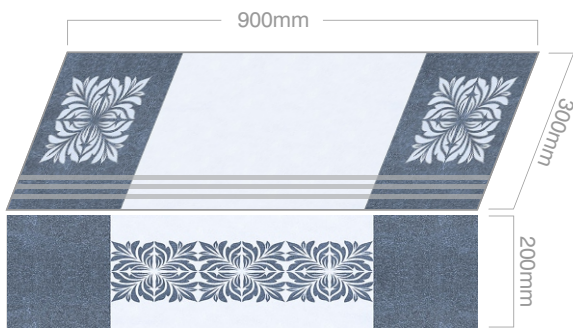

FULL BODY
STEP & RISER

VITRIFIED
STEP & RISER

GVT & PGVT
3 FEET STEP RISER

900x300mm / STEP
900x200mm / RISER