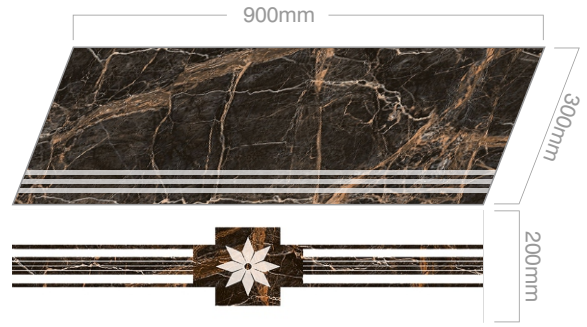

FULL BODY
STEP & RISER

VITRIFIED
STEP & RISER

GVT & PGVT
3 FEET STEP RISER

900x300mm / STEP
900x200mm / RISER

1158