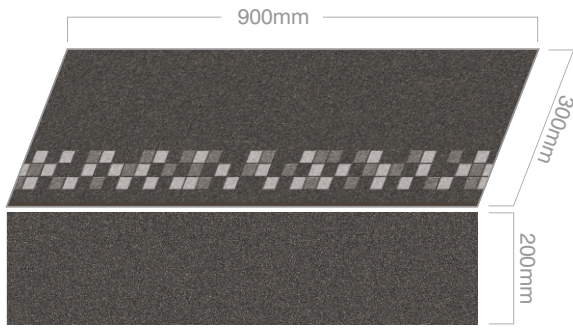

FULL BODY
STEP & RISER

VITRIFIED
STEP & RISER

GVT & PGVT
3 FEET STEP RISER

900x300mm / STEP
900x200mm / RISER

1003