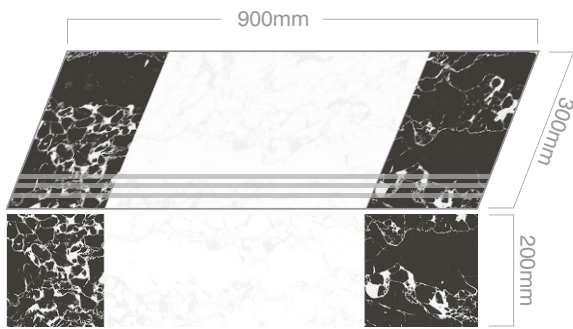

2023

FULL BODY
STEP & RISER

VITRIFIED
STEP & RISER

GVT & PGVT
3 FEET STEP RISER

900x300mm / STEP
900x200mm / RISER

1101

1104

1151