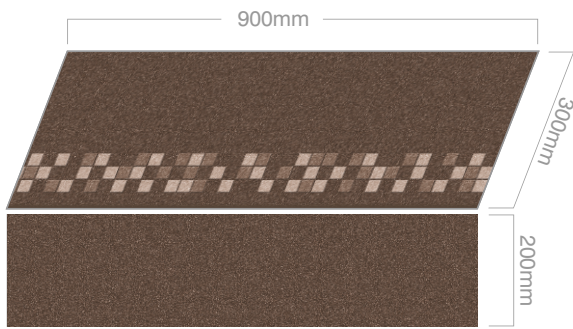

1182

FULL BODY
STEP & RISER

VITRIFIED
STEP & RISER

GVT & PGVT
3 FEET STEP RISER

900x300mm / STEP
900x200mm / RISER

1003

1004

1005