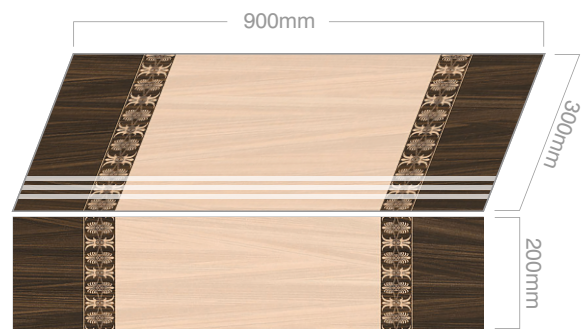

1168

FULL BODY
STEP & RISER

VITRIFIED
STEP & RISER

GVT & PGVT
3 FEET STEP RISER

900x300mm / STEP
900x200mm / RISER

1170

1172

1173