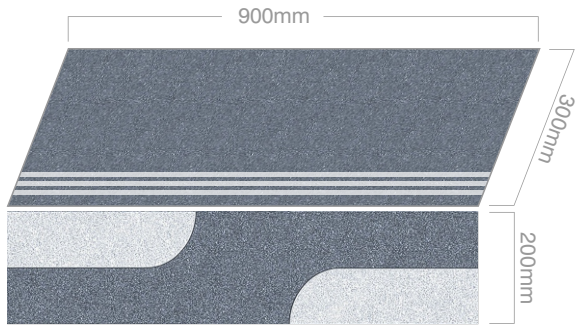

1164

FULL BODY
STEP & RISER

VITRIFIED
STEP & RISER

GVT & PGVT
3 FEET STEP RISER

900x300mm / STEP
900x200mm / RISER

1170