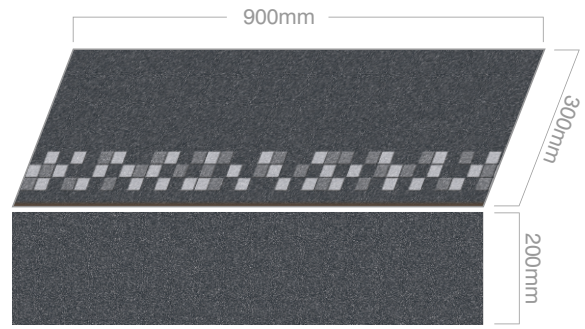

1182

FULL BODY
STEP & RISER

VITRIFIED
STEP & RISER

GVT & PGVT
3 FEET STEP RISER

900x300mm / STEP
900x200mm / RISER

1003

1004

1005