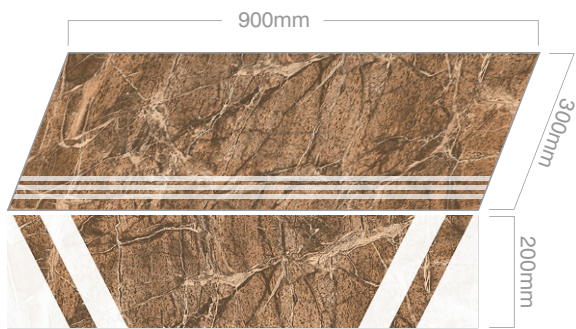

1168

FULL BODY
STEP & RISER

VITRIFIED
STEP & RISER

GVT & PGVT
3 FEET STEP RISER

900x300mm / STEP
900x200mm / RISER

1170

1172

1173