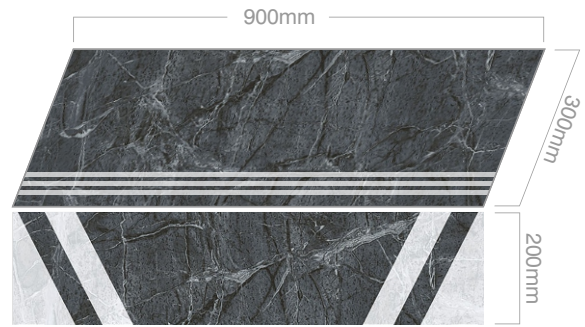

1168

FULL BODY
STEP & RISER

VITRIFIED
STEP & RISER

GVT & PGVT
3 FEET STEP RISER

900x300mm / STEP
900x200mm / RISER

1170

1172

1173