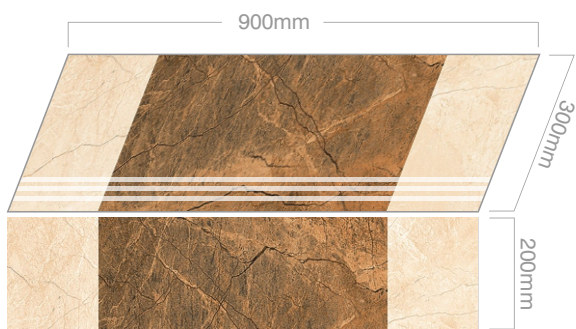

FULL BODY
STEP & RISER

VITRIFIED
STEP & RISER

GVT & PGVT
3 FEET STEP RISER

900x300mm / STEP
900x200mm / RISER