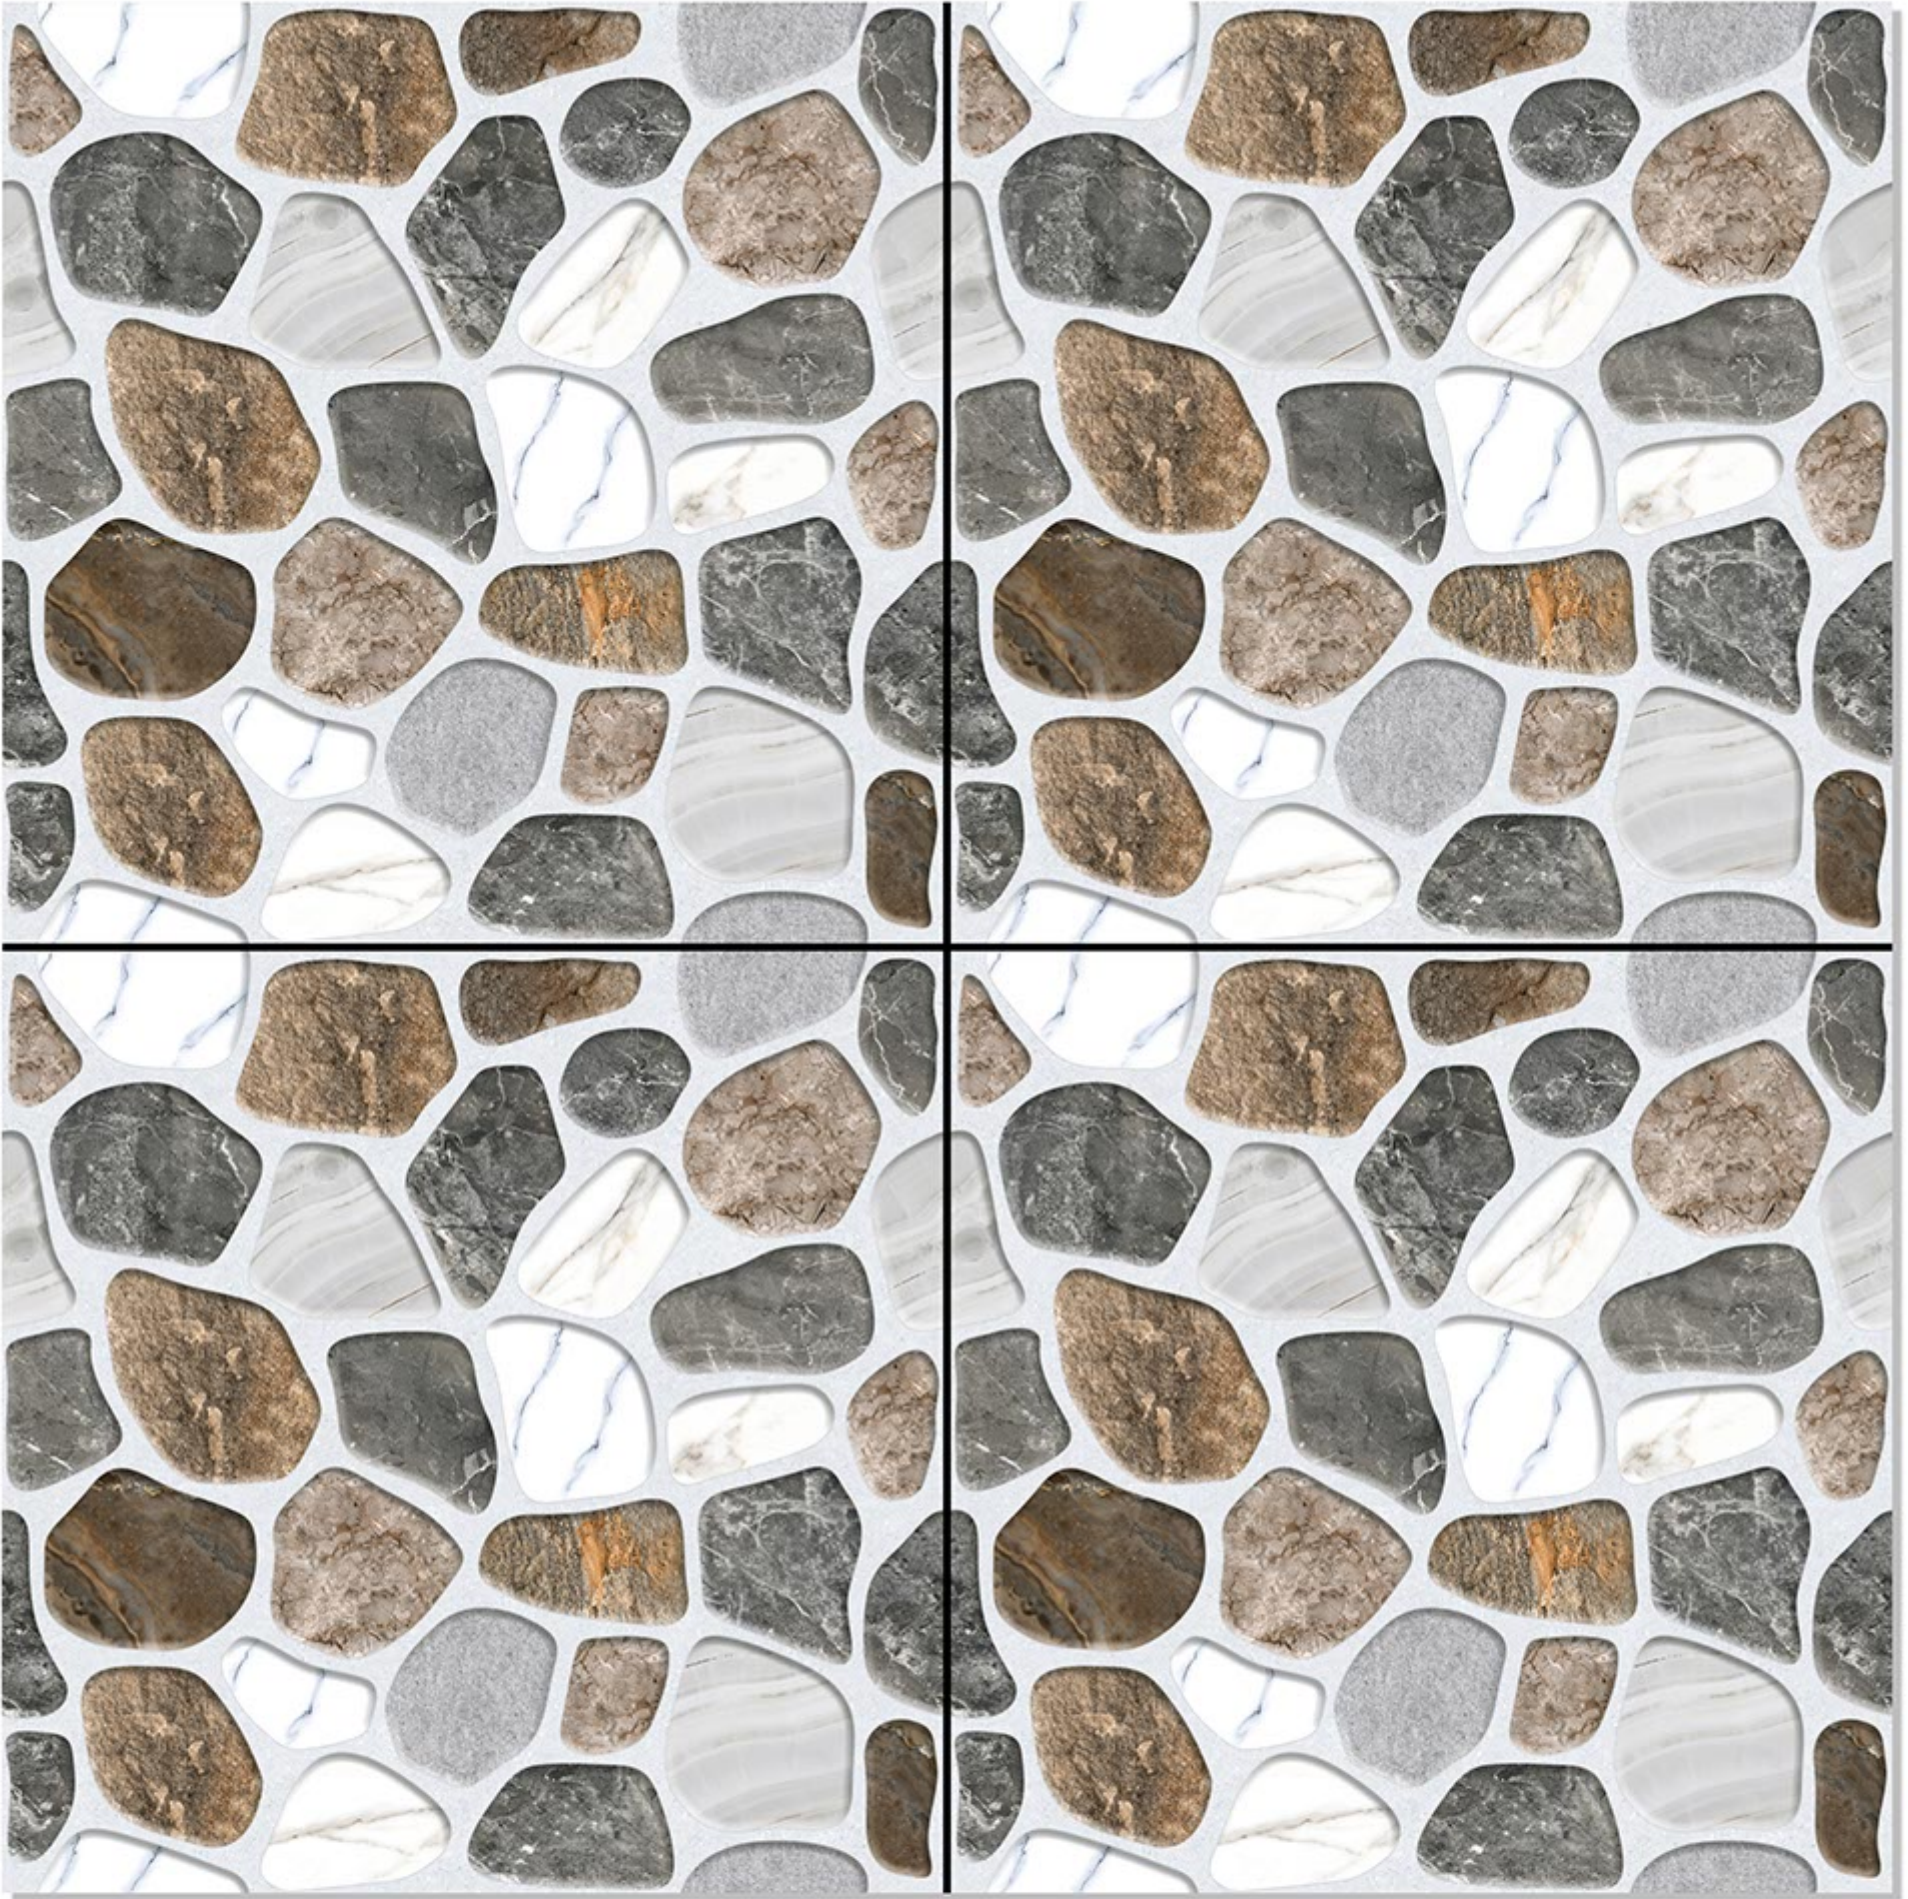

terrazzo series

3053

PORCELAIN TILES
600 X 600 mm