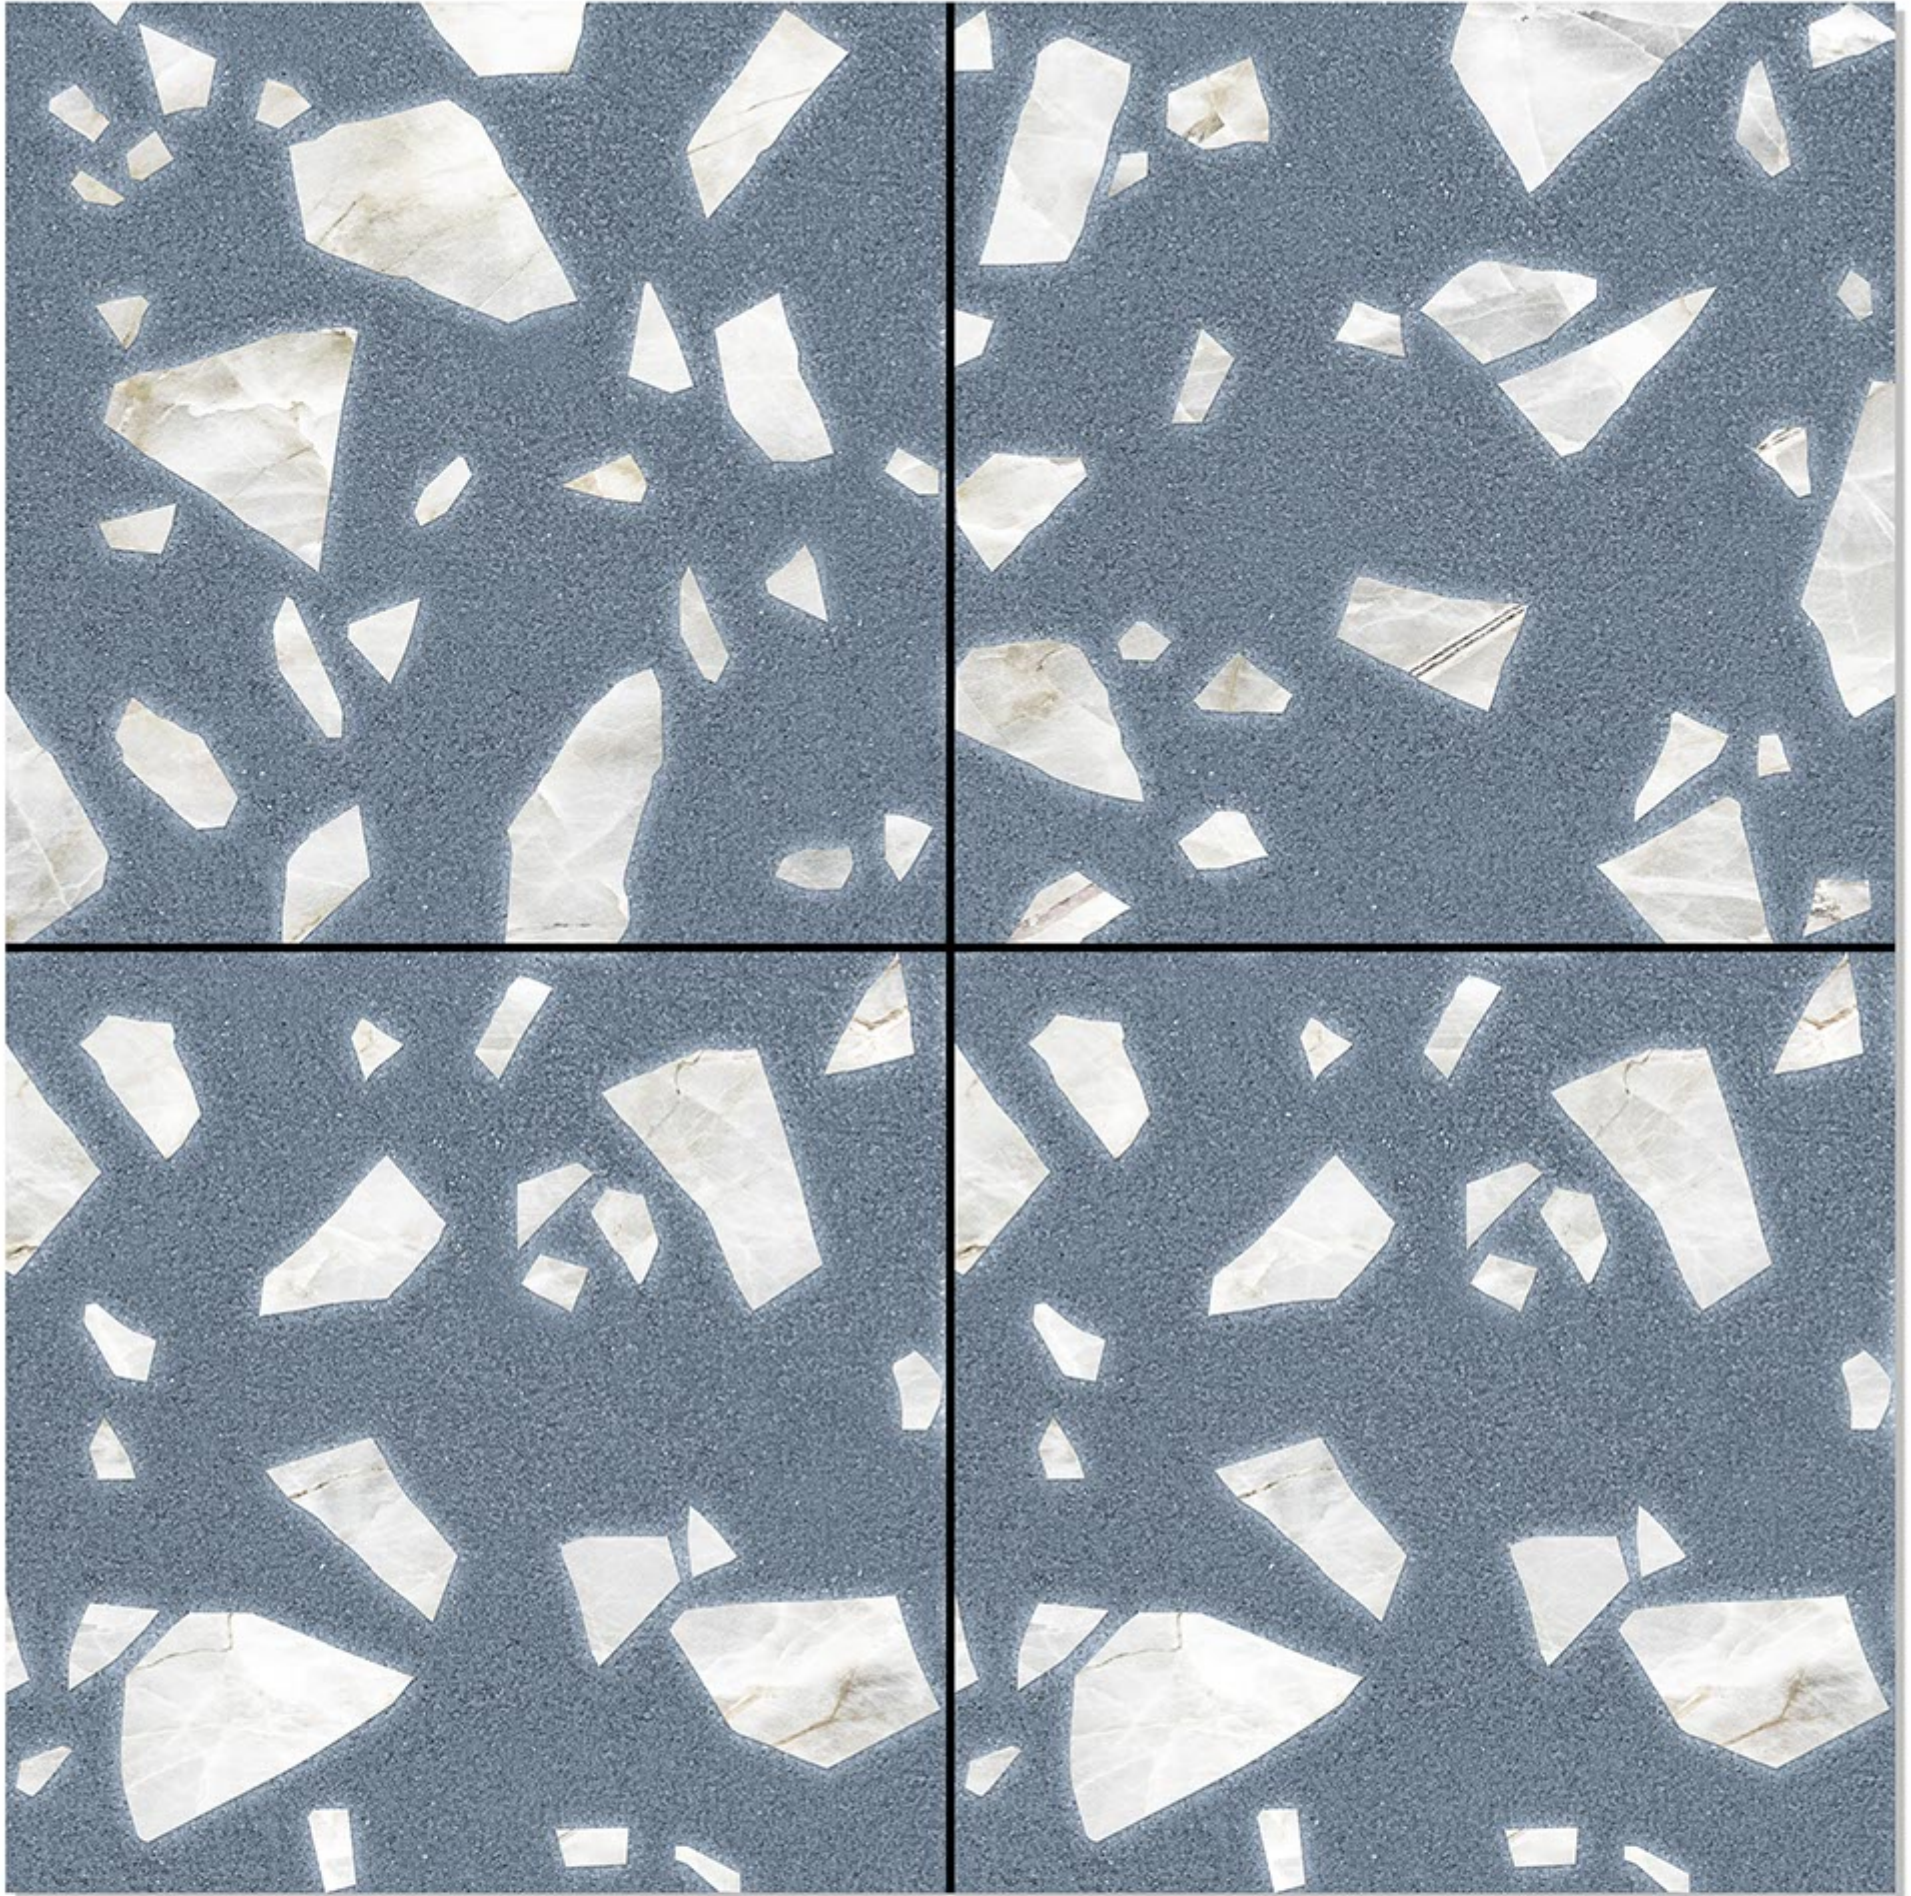

PORCELAIN TILES
600 X 600 mm

terrazzo series

3045 DARK

PORCELAIN TILES
600 X 600 mm

terrazzo series

3045 DECOR 1

PORCELAIN TILES
600 X 600 mm

terrazzo series