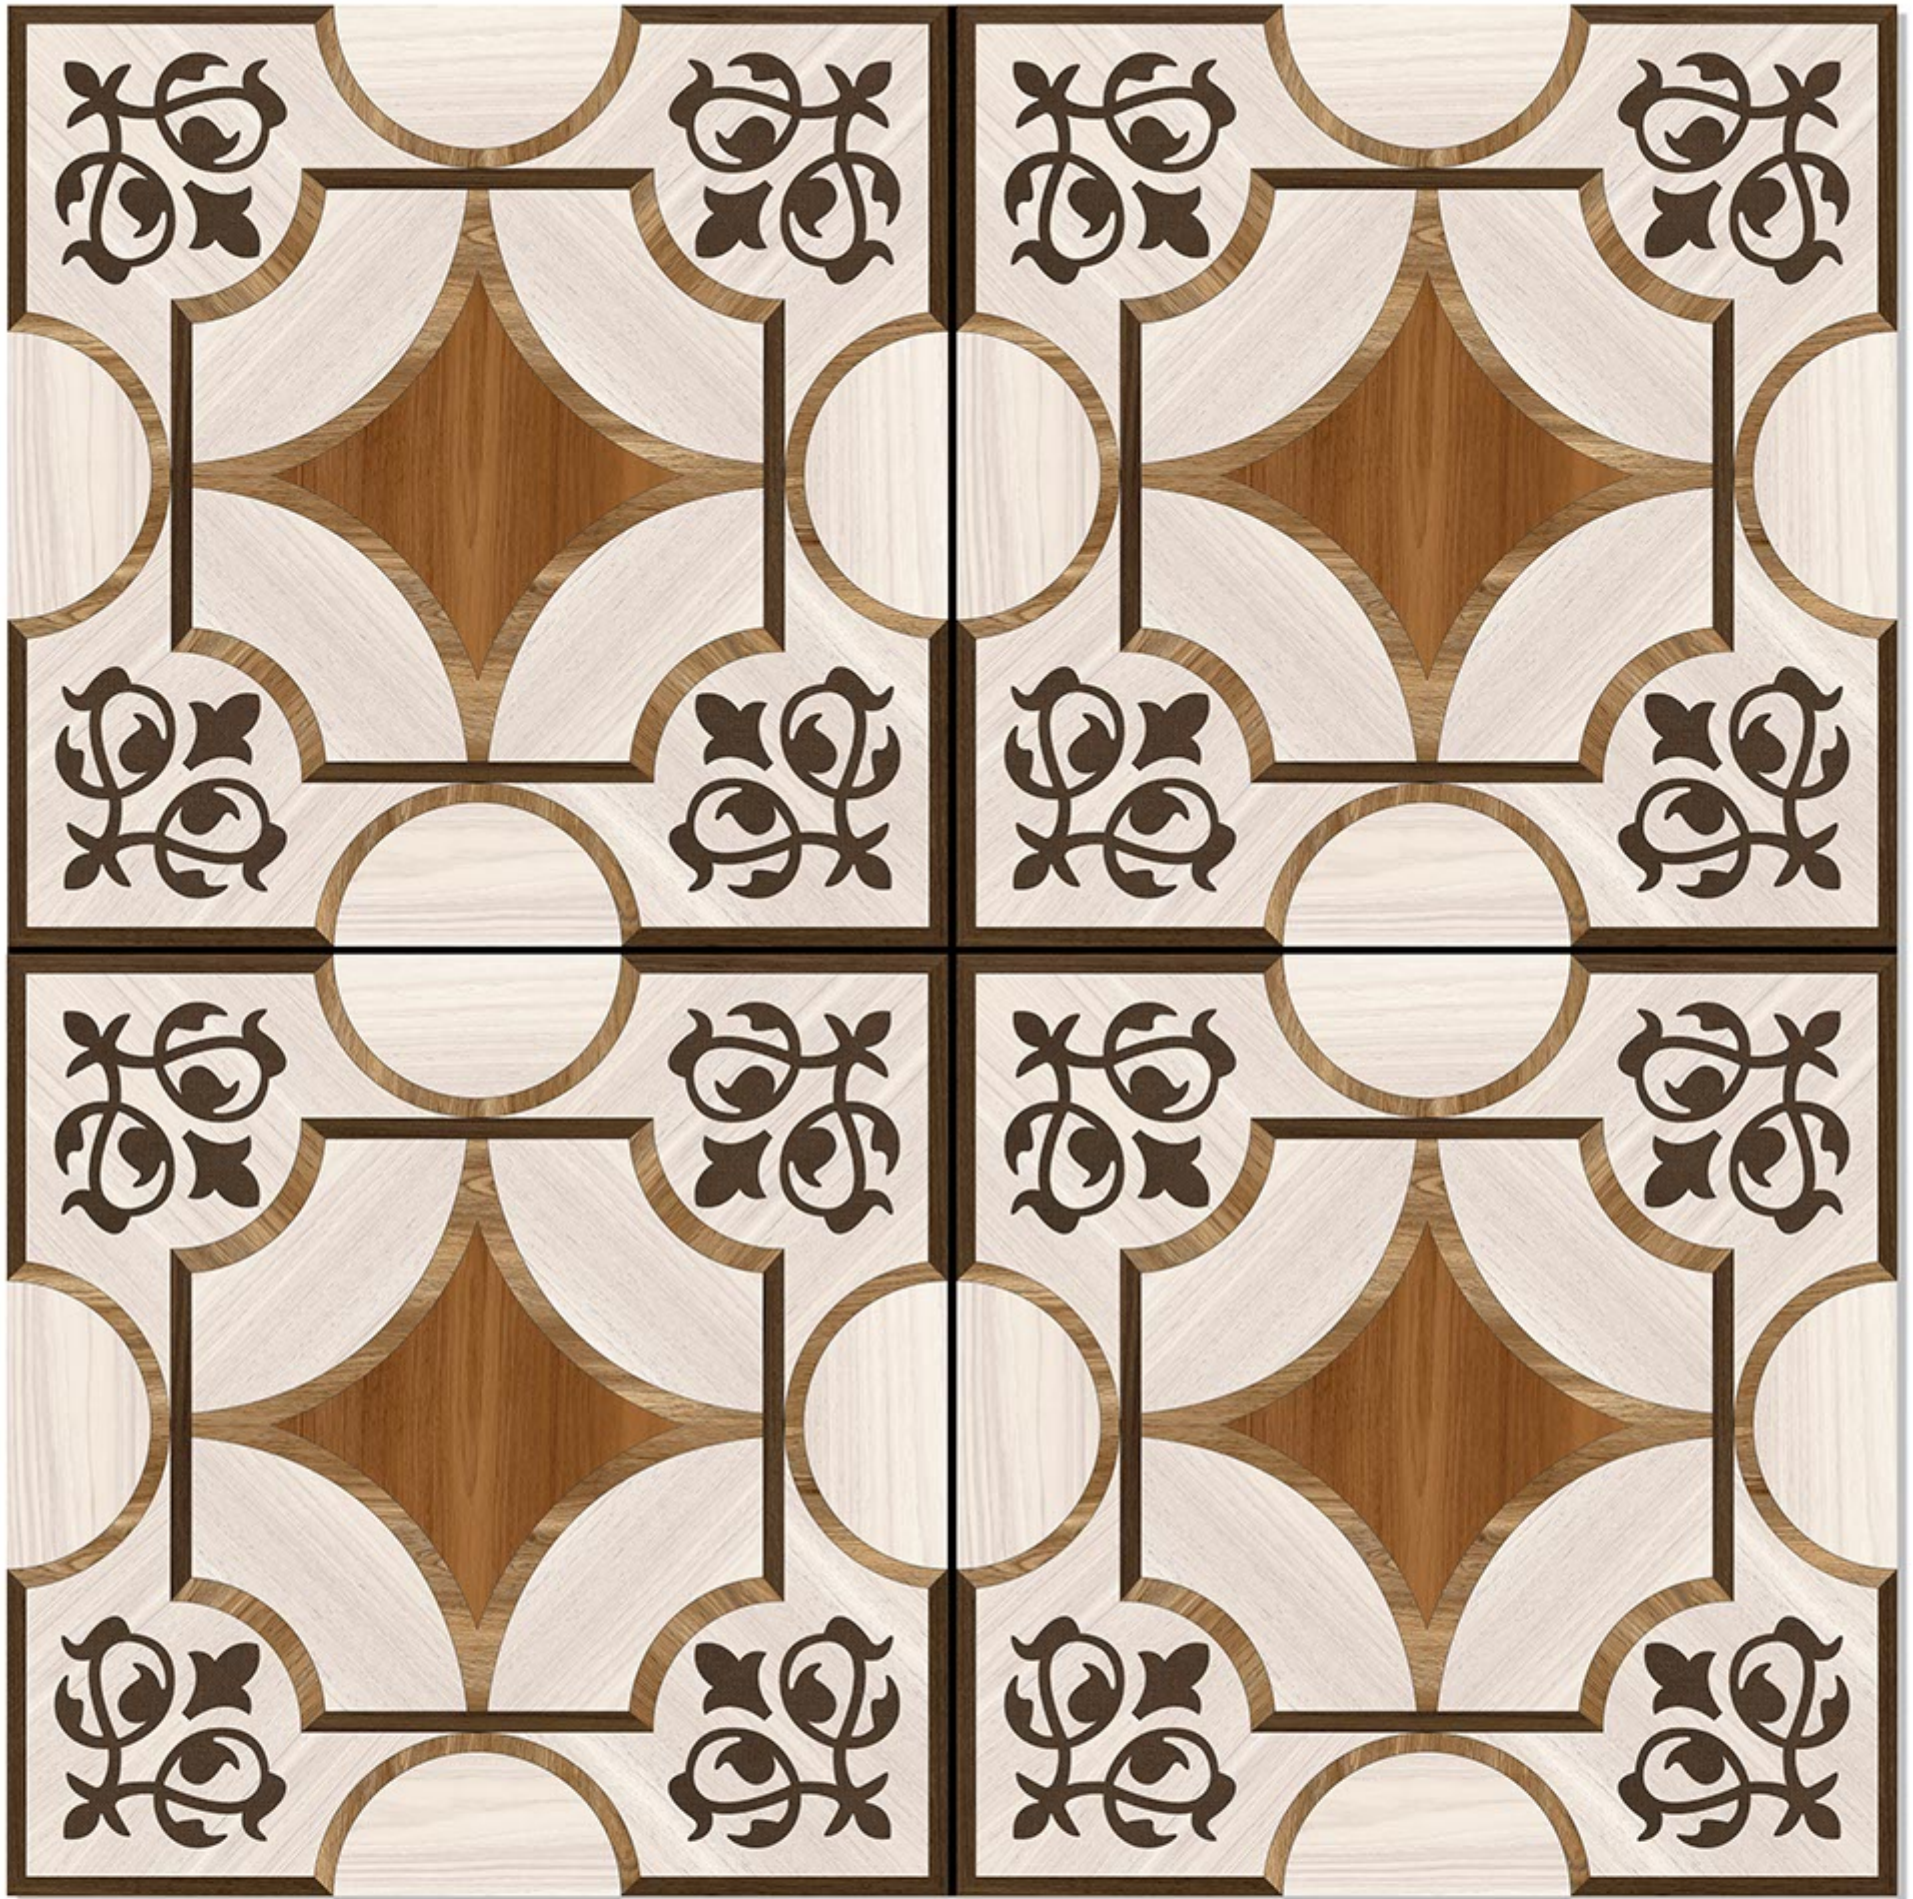

satin matt series

5107

PORCELAIN TILES
600 X 600 mm