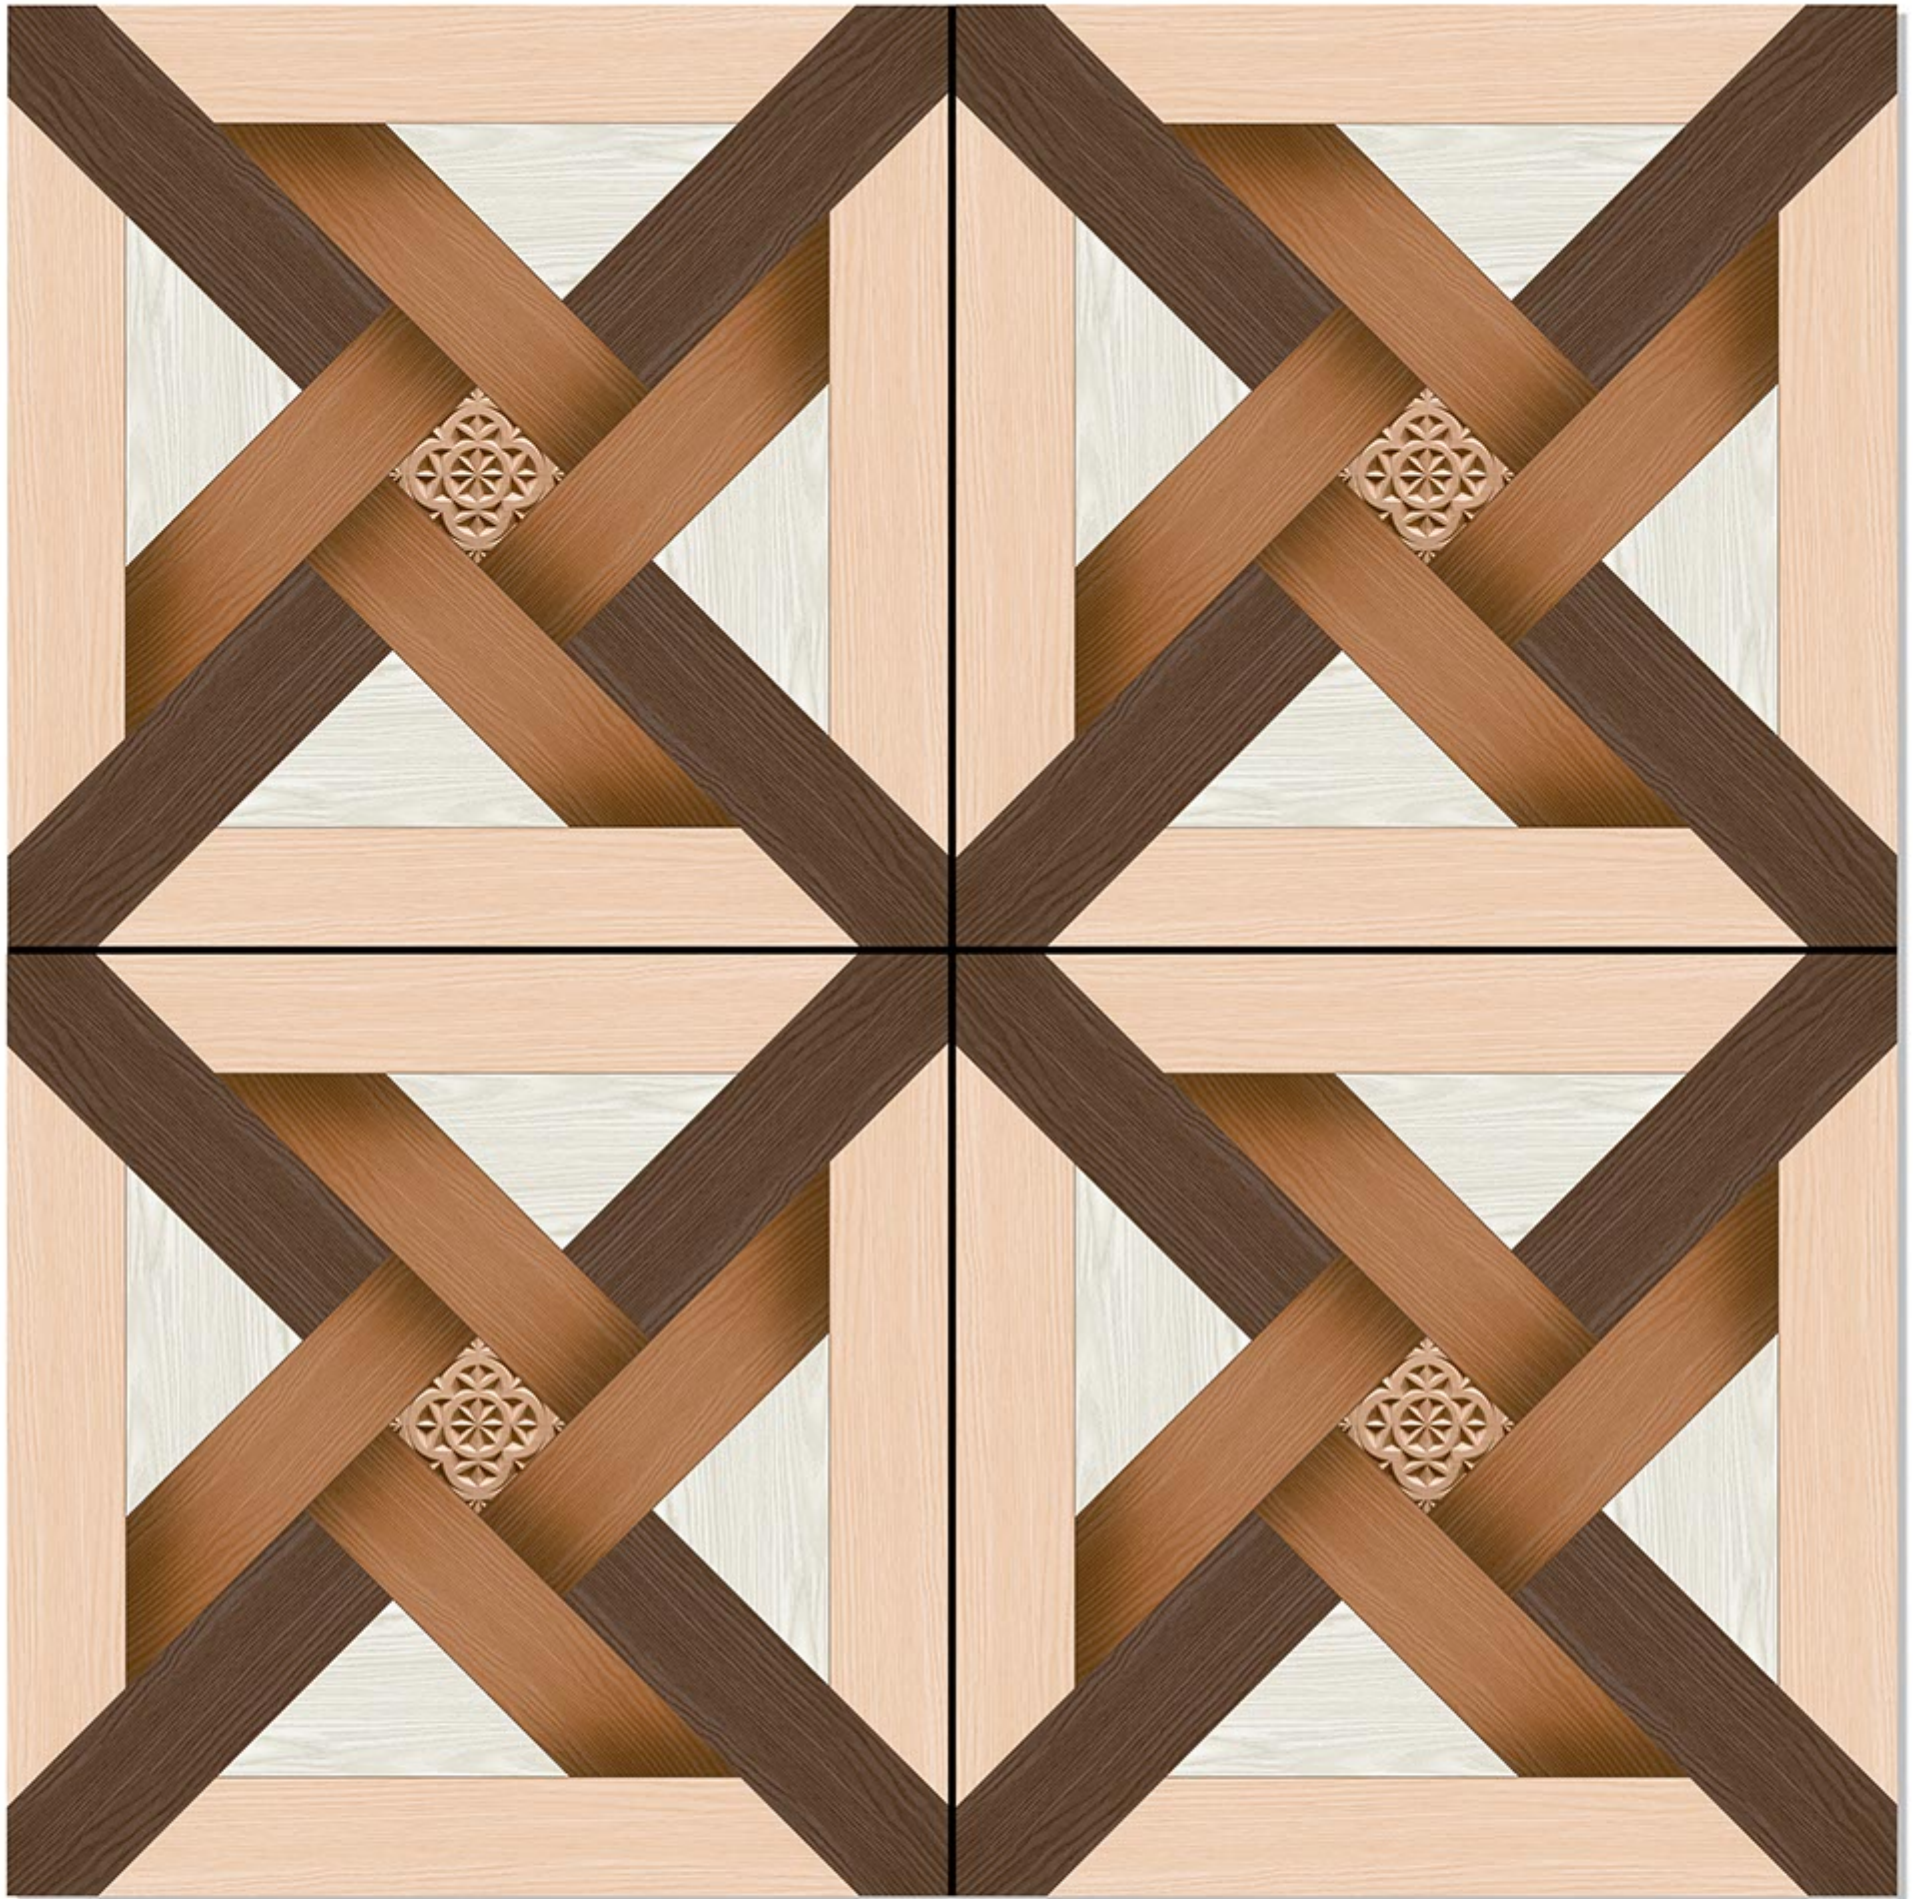

satin matt series

5066

PORCELAIN TILES
600 X 600 mm

satin matt series

5067

PORCELAIN TILES
600 X 600 mm

satin matt series

5068