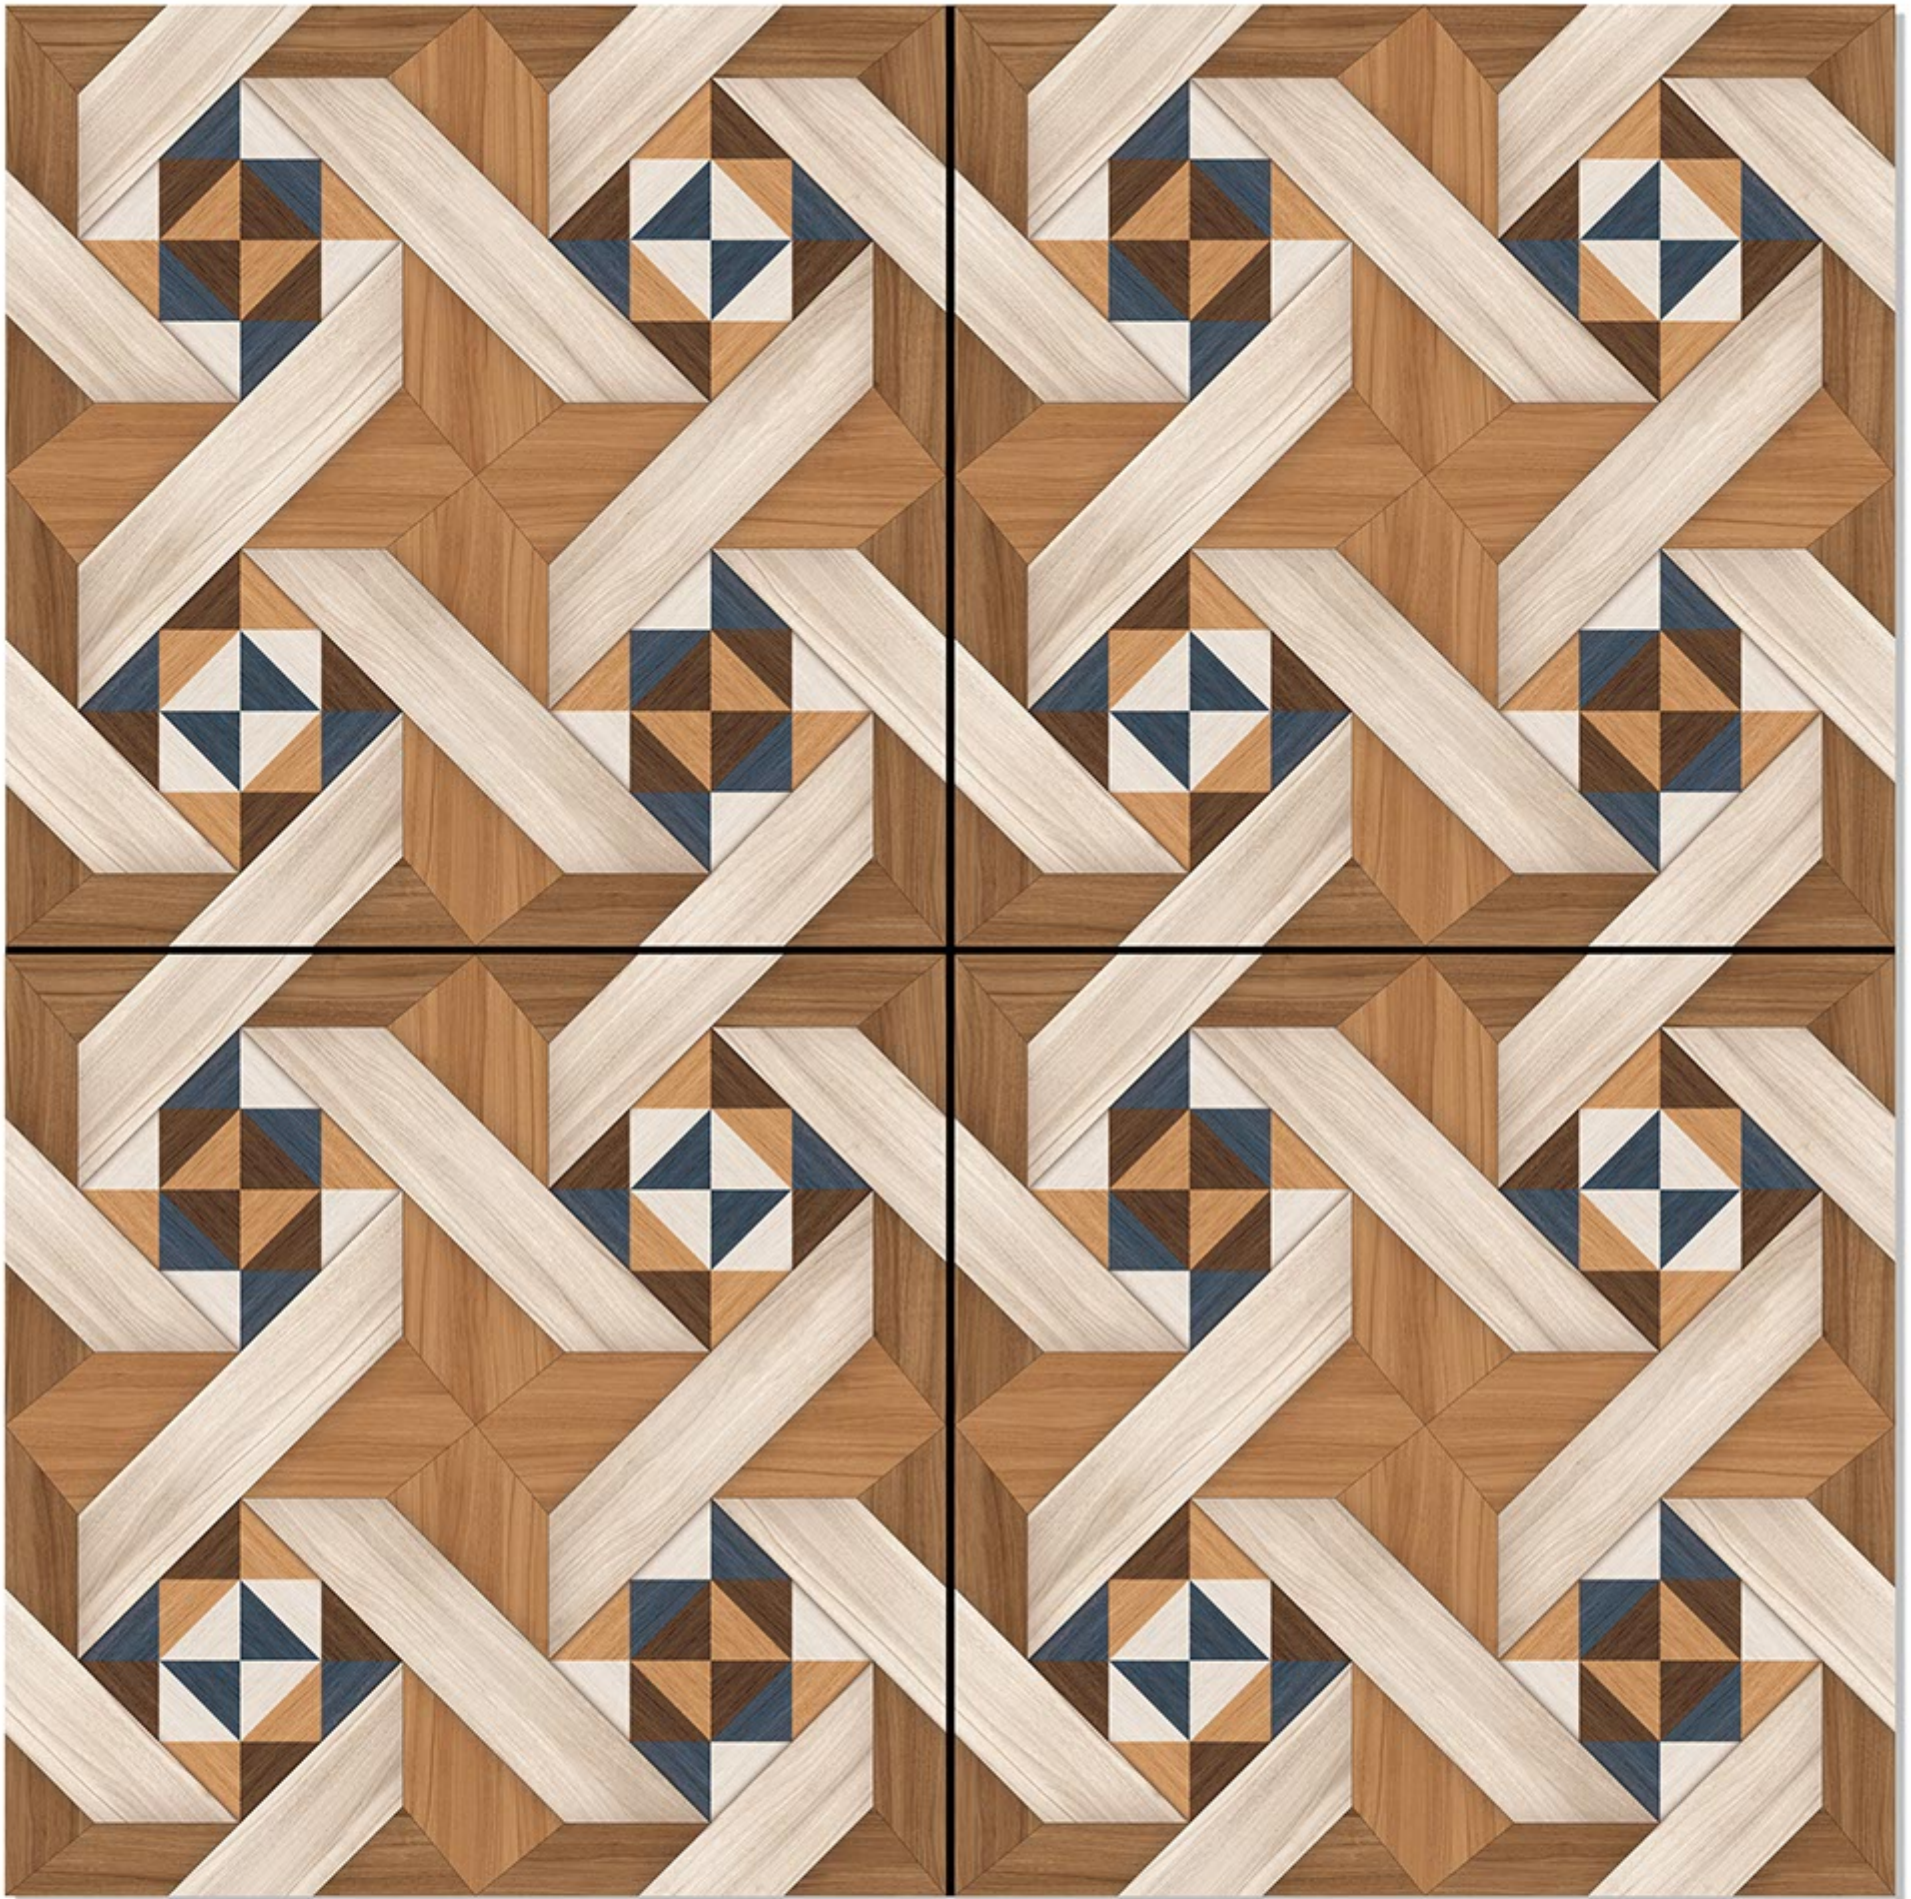

PORCELAIN TILES
600 X 600 mm

satin matt series

5029

PORCELAIN TILES
600 X 600 mm

satin matt series

5030

PORCELAIN TILES
600 X 600 mm

satin matt series