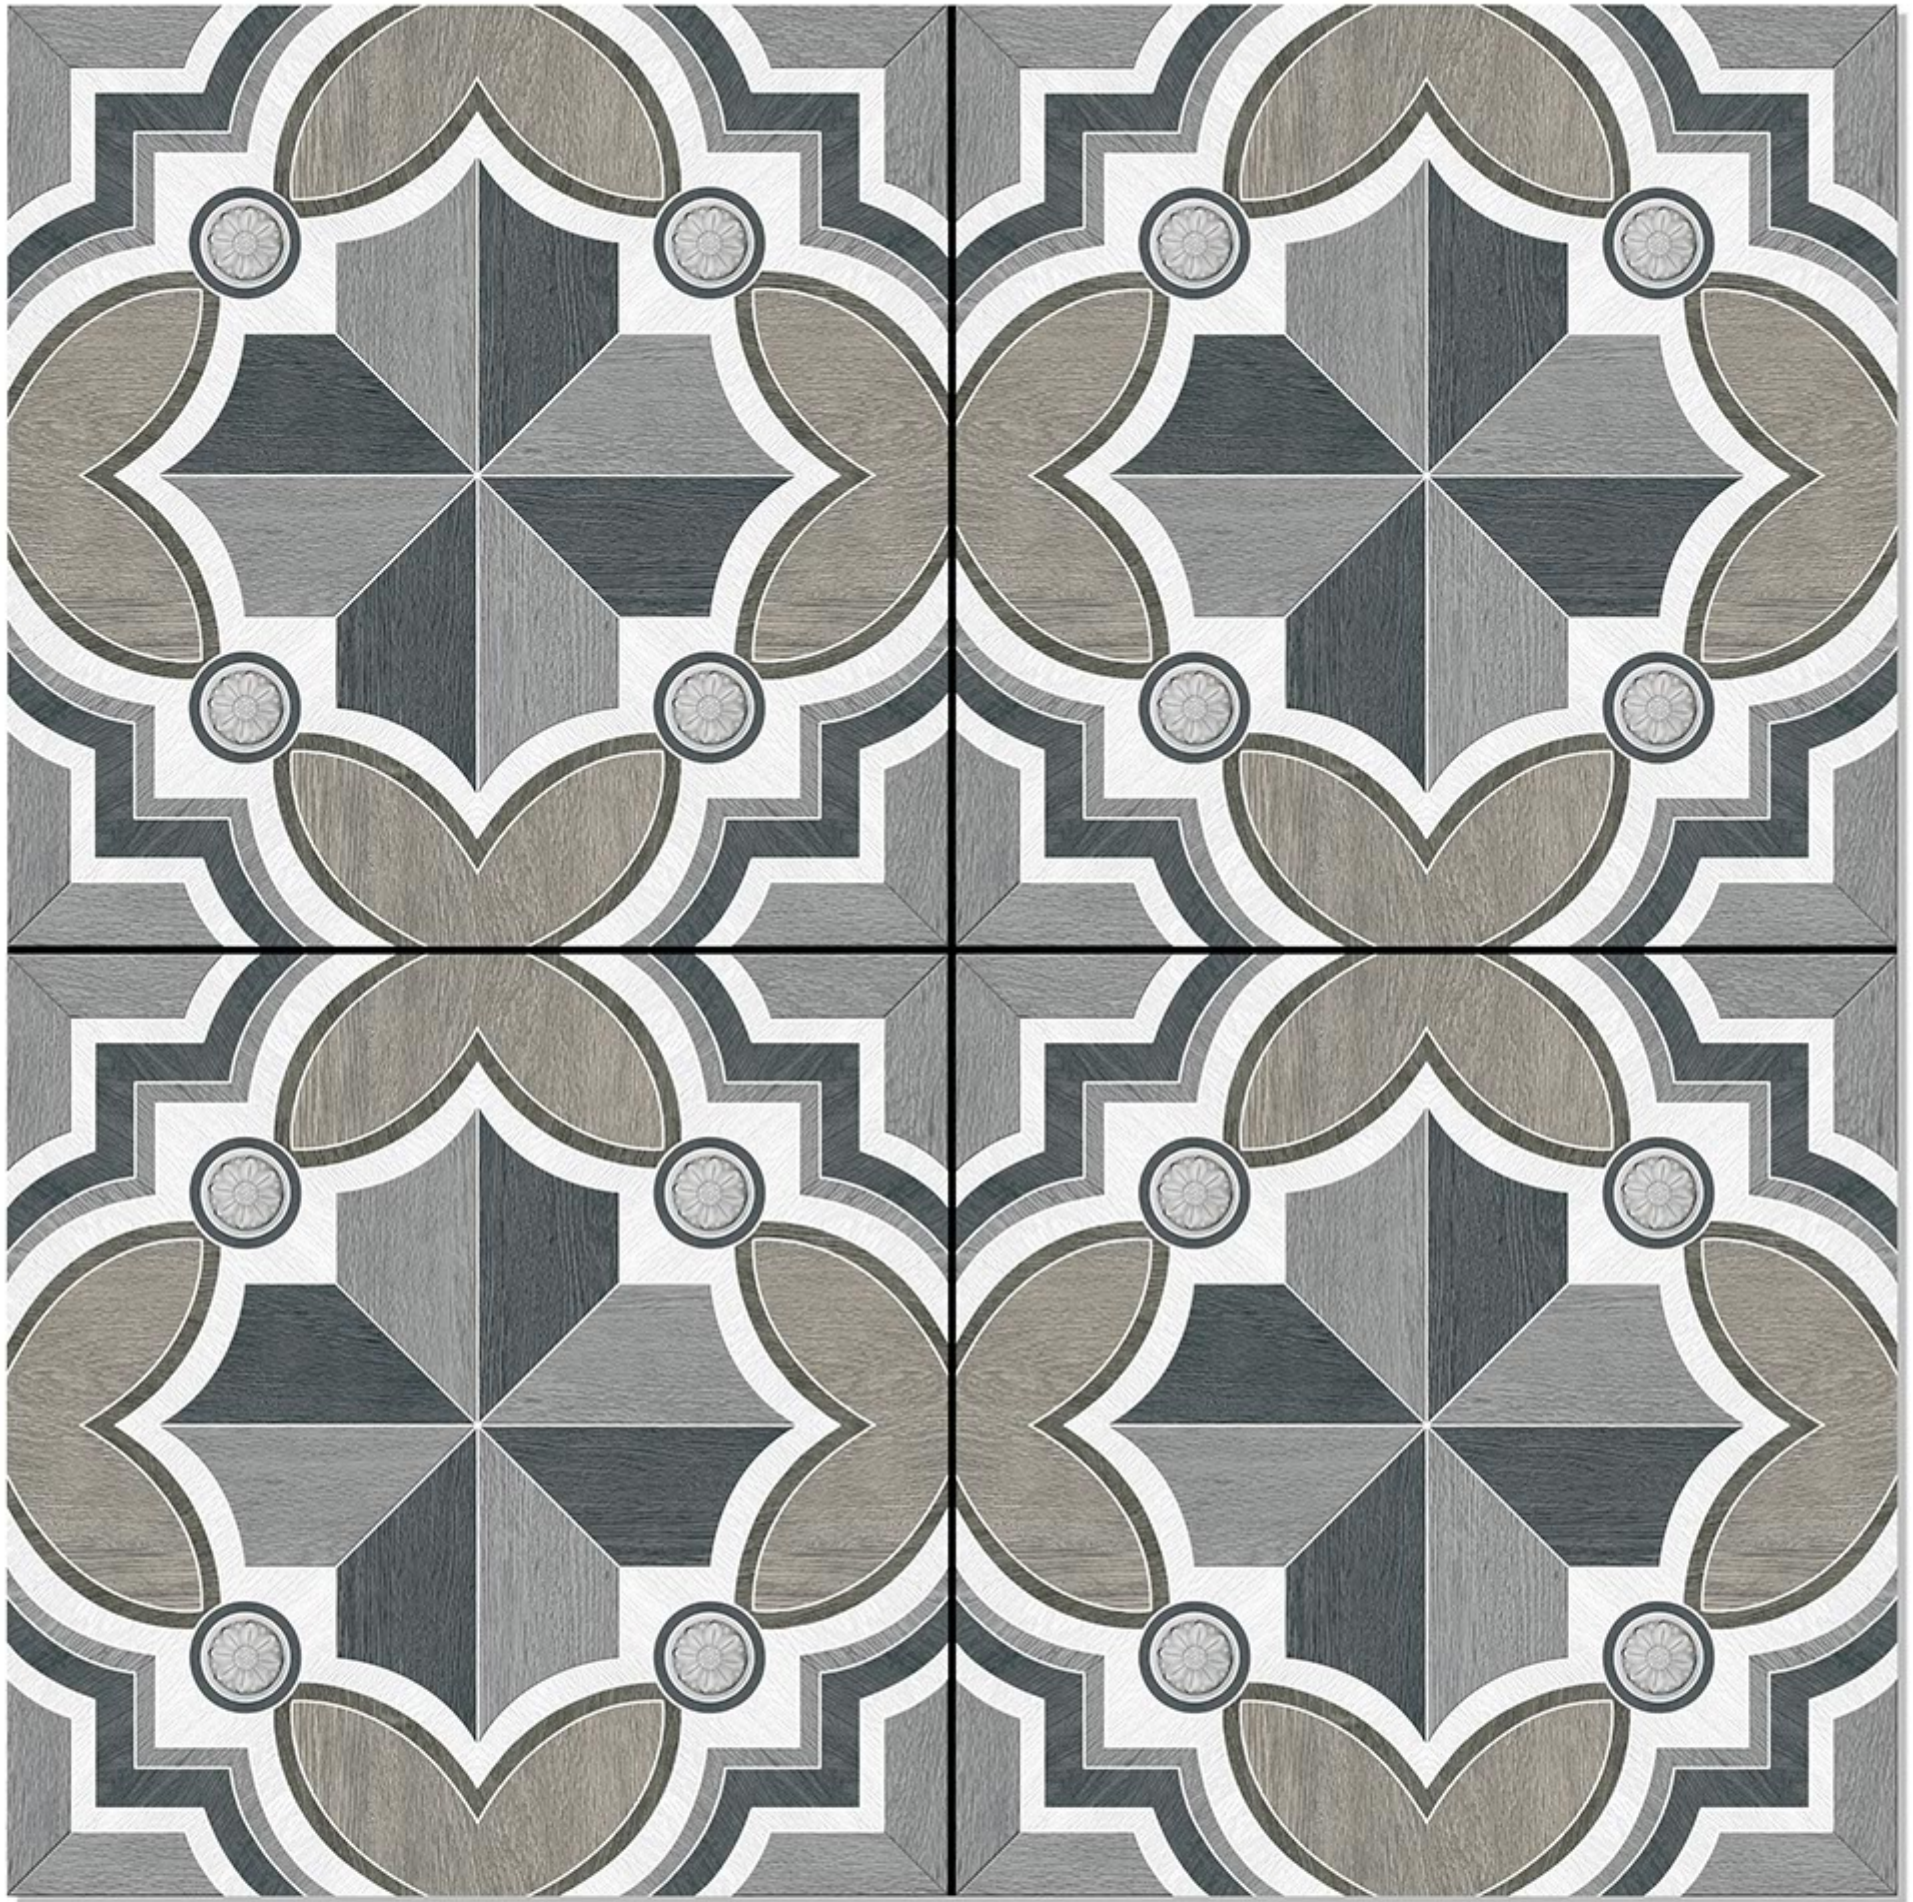

satin matt series

5074

PORCELAIN TILES
600 X 600 mm