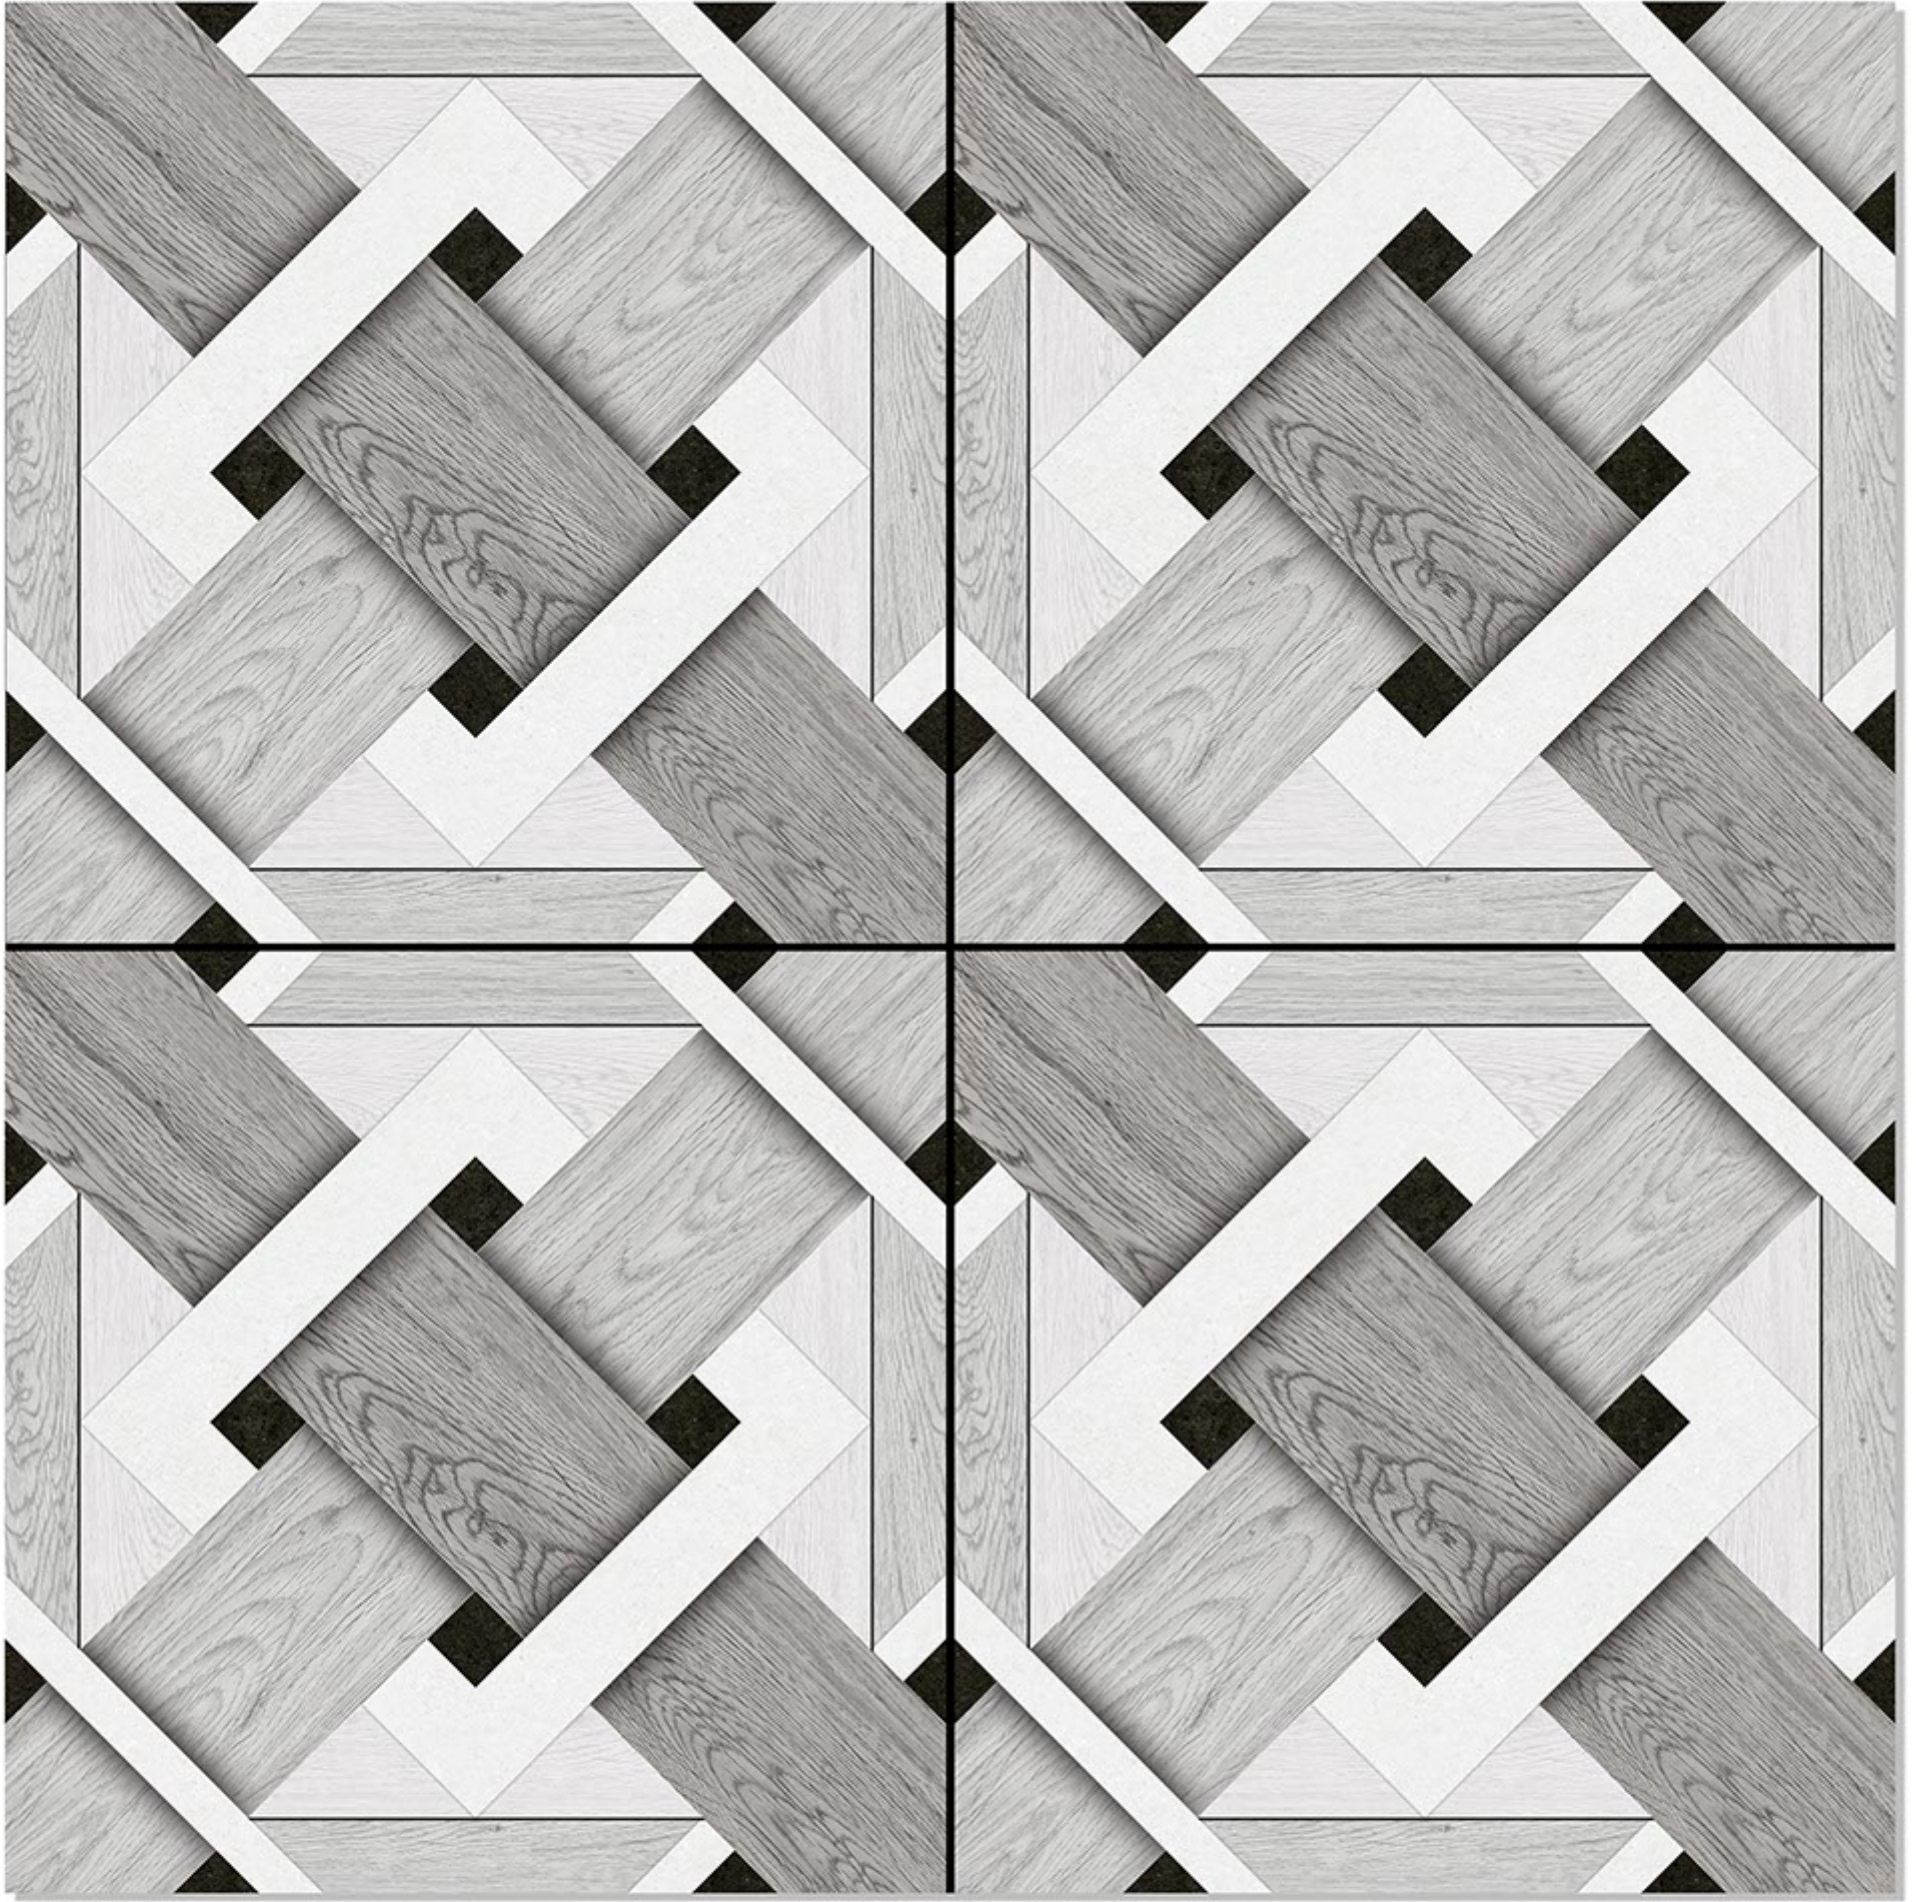

satin matt series

5003

PORCELAIN TILES
600 X 600 mm