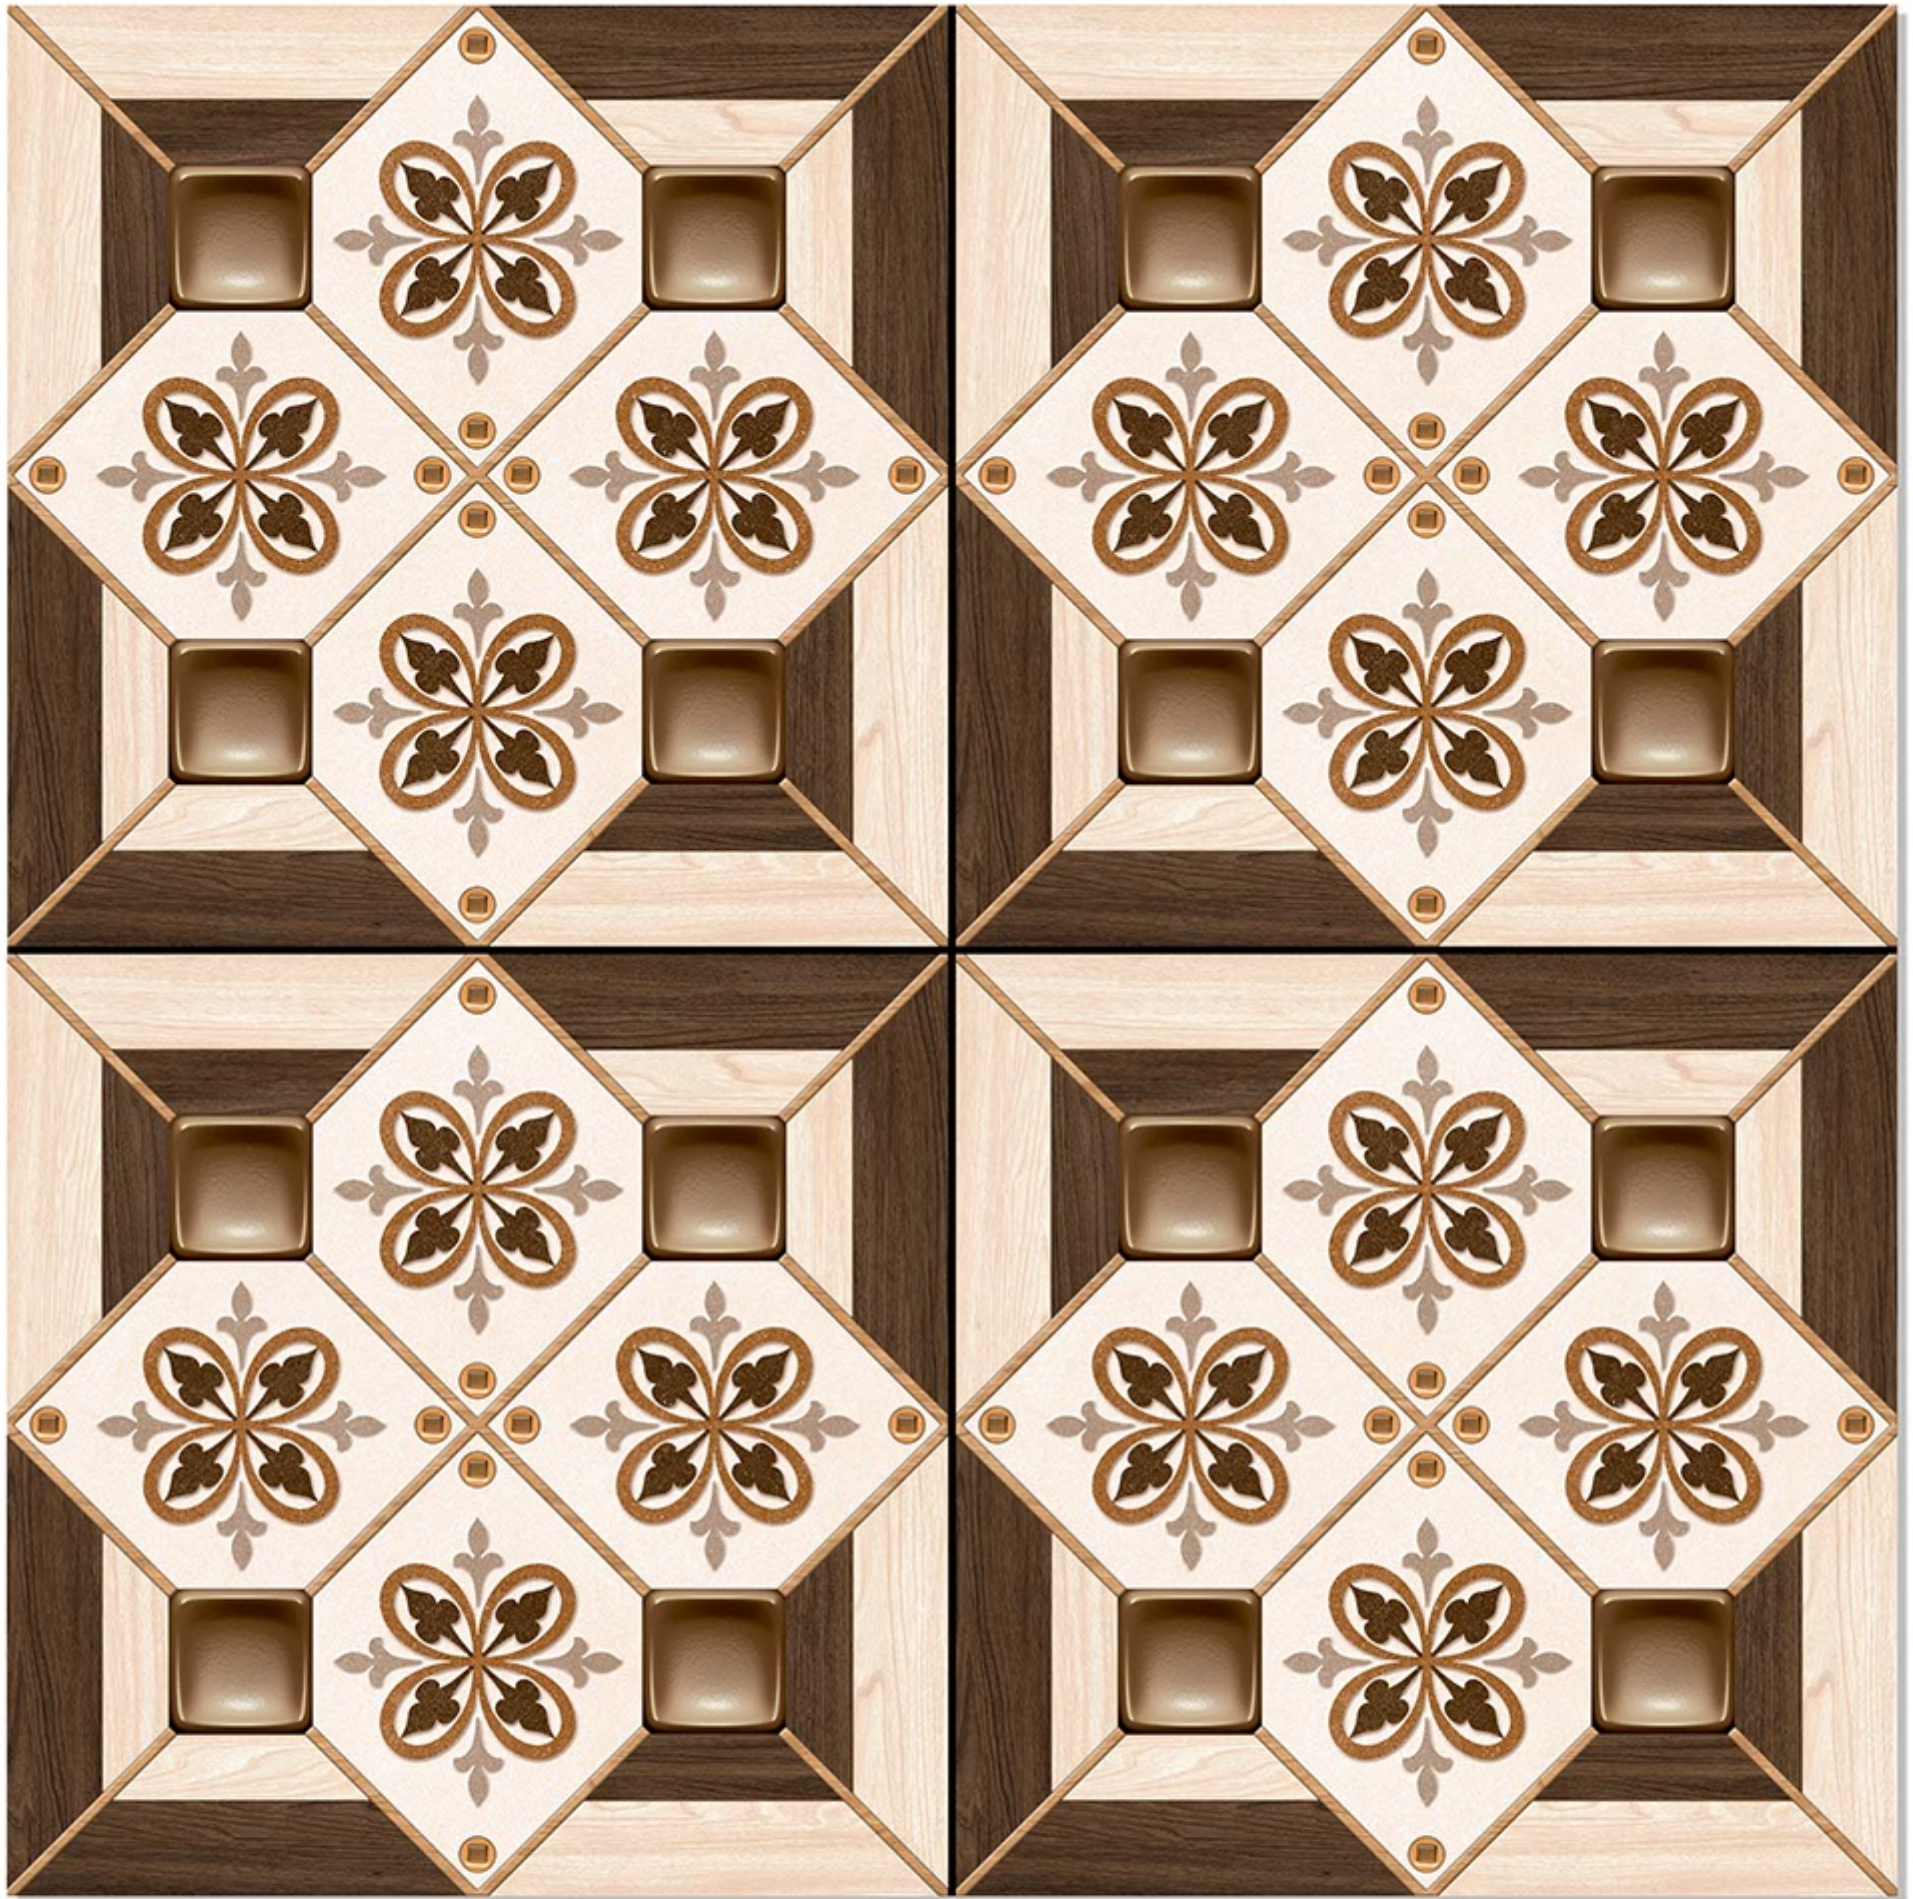

PORCELAIN TILES
600 X 600 mm

satin matt series

5061

PORCELAIN TILES
600 X 600 mm

satin matt series

5062

PORCELAIN TILES
600 X 600 mm

satin matt series