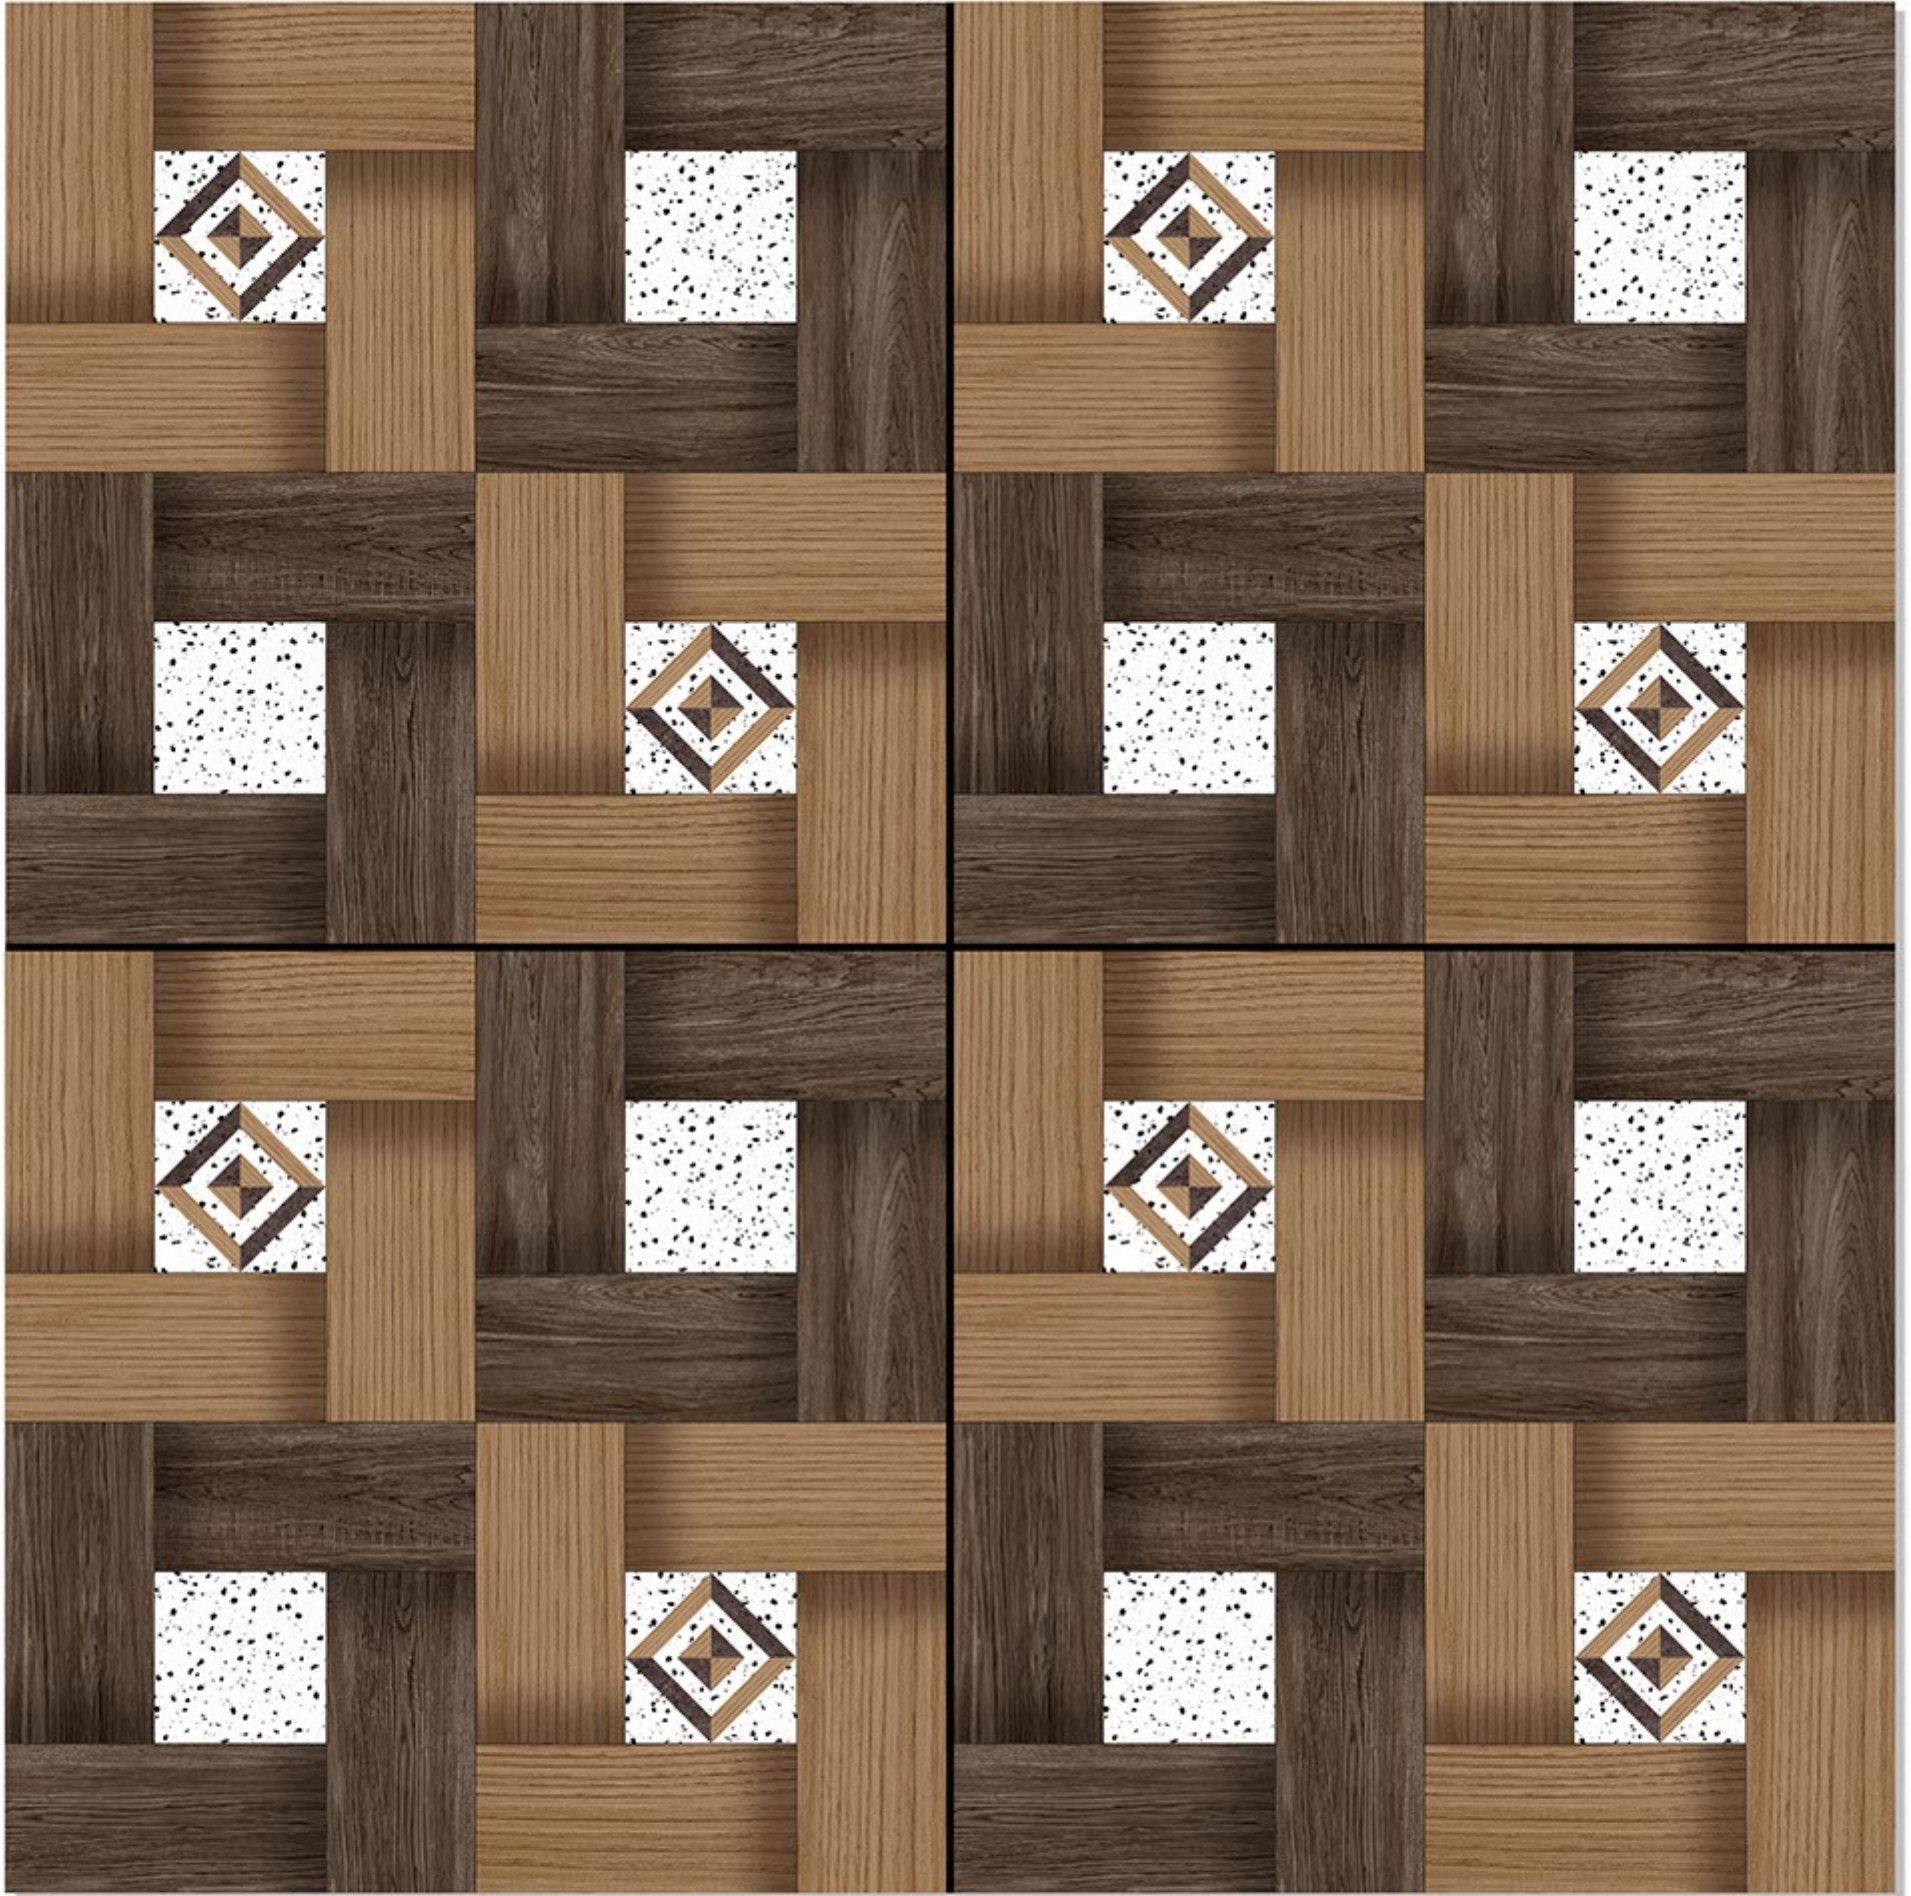

PORCELAIN TILES
600 X 600 mm

satin matt series

5053

PORCELAIN TILES
600 X 600 mm

satin matt series

5054

PORCELAIN TILES
600 X 600 mm

satin matt series