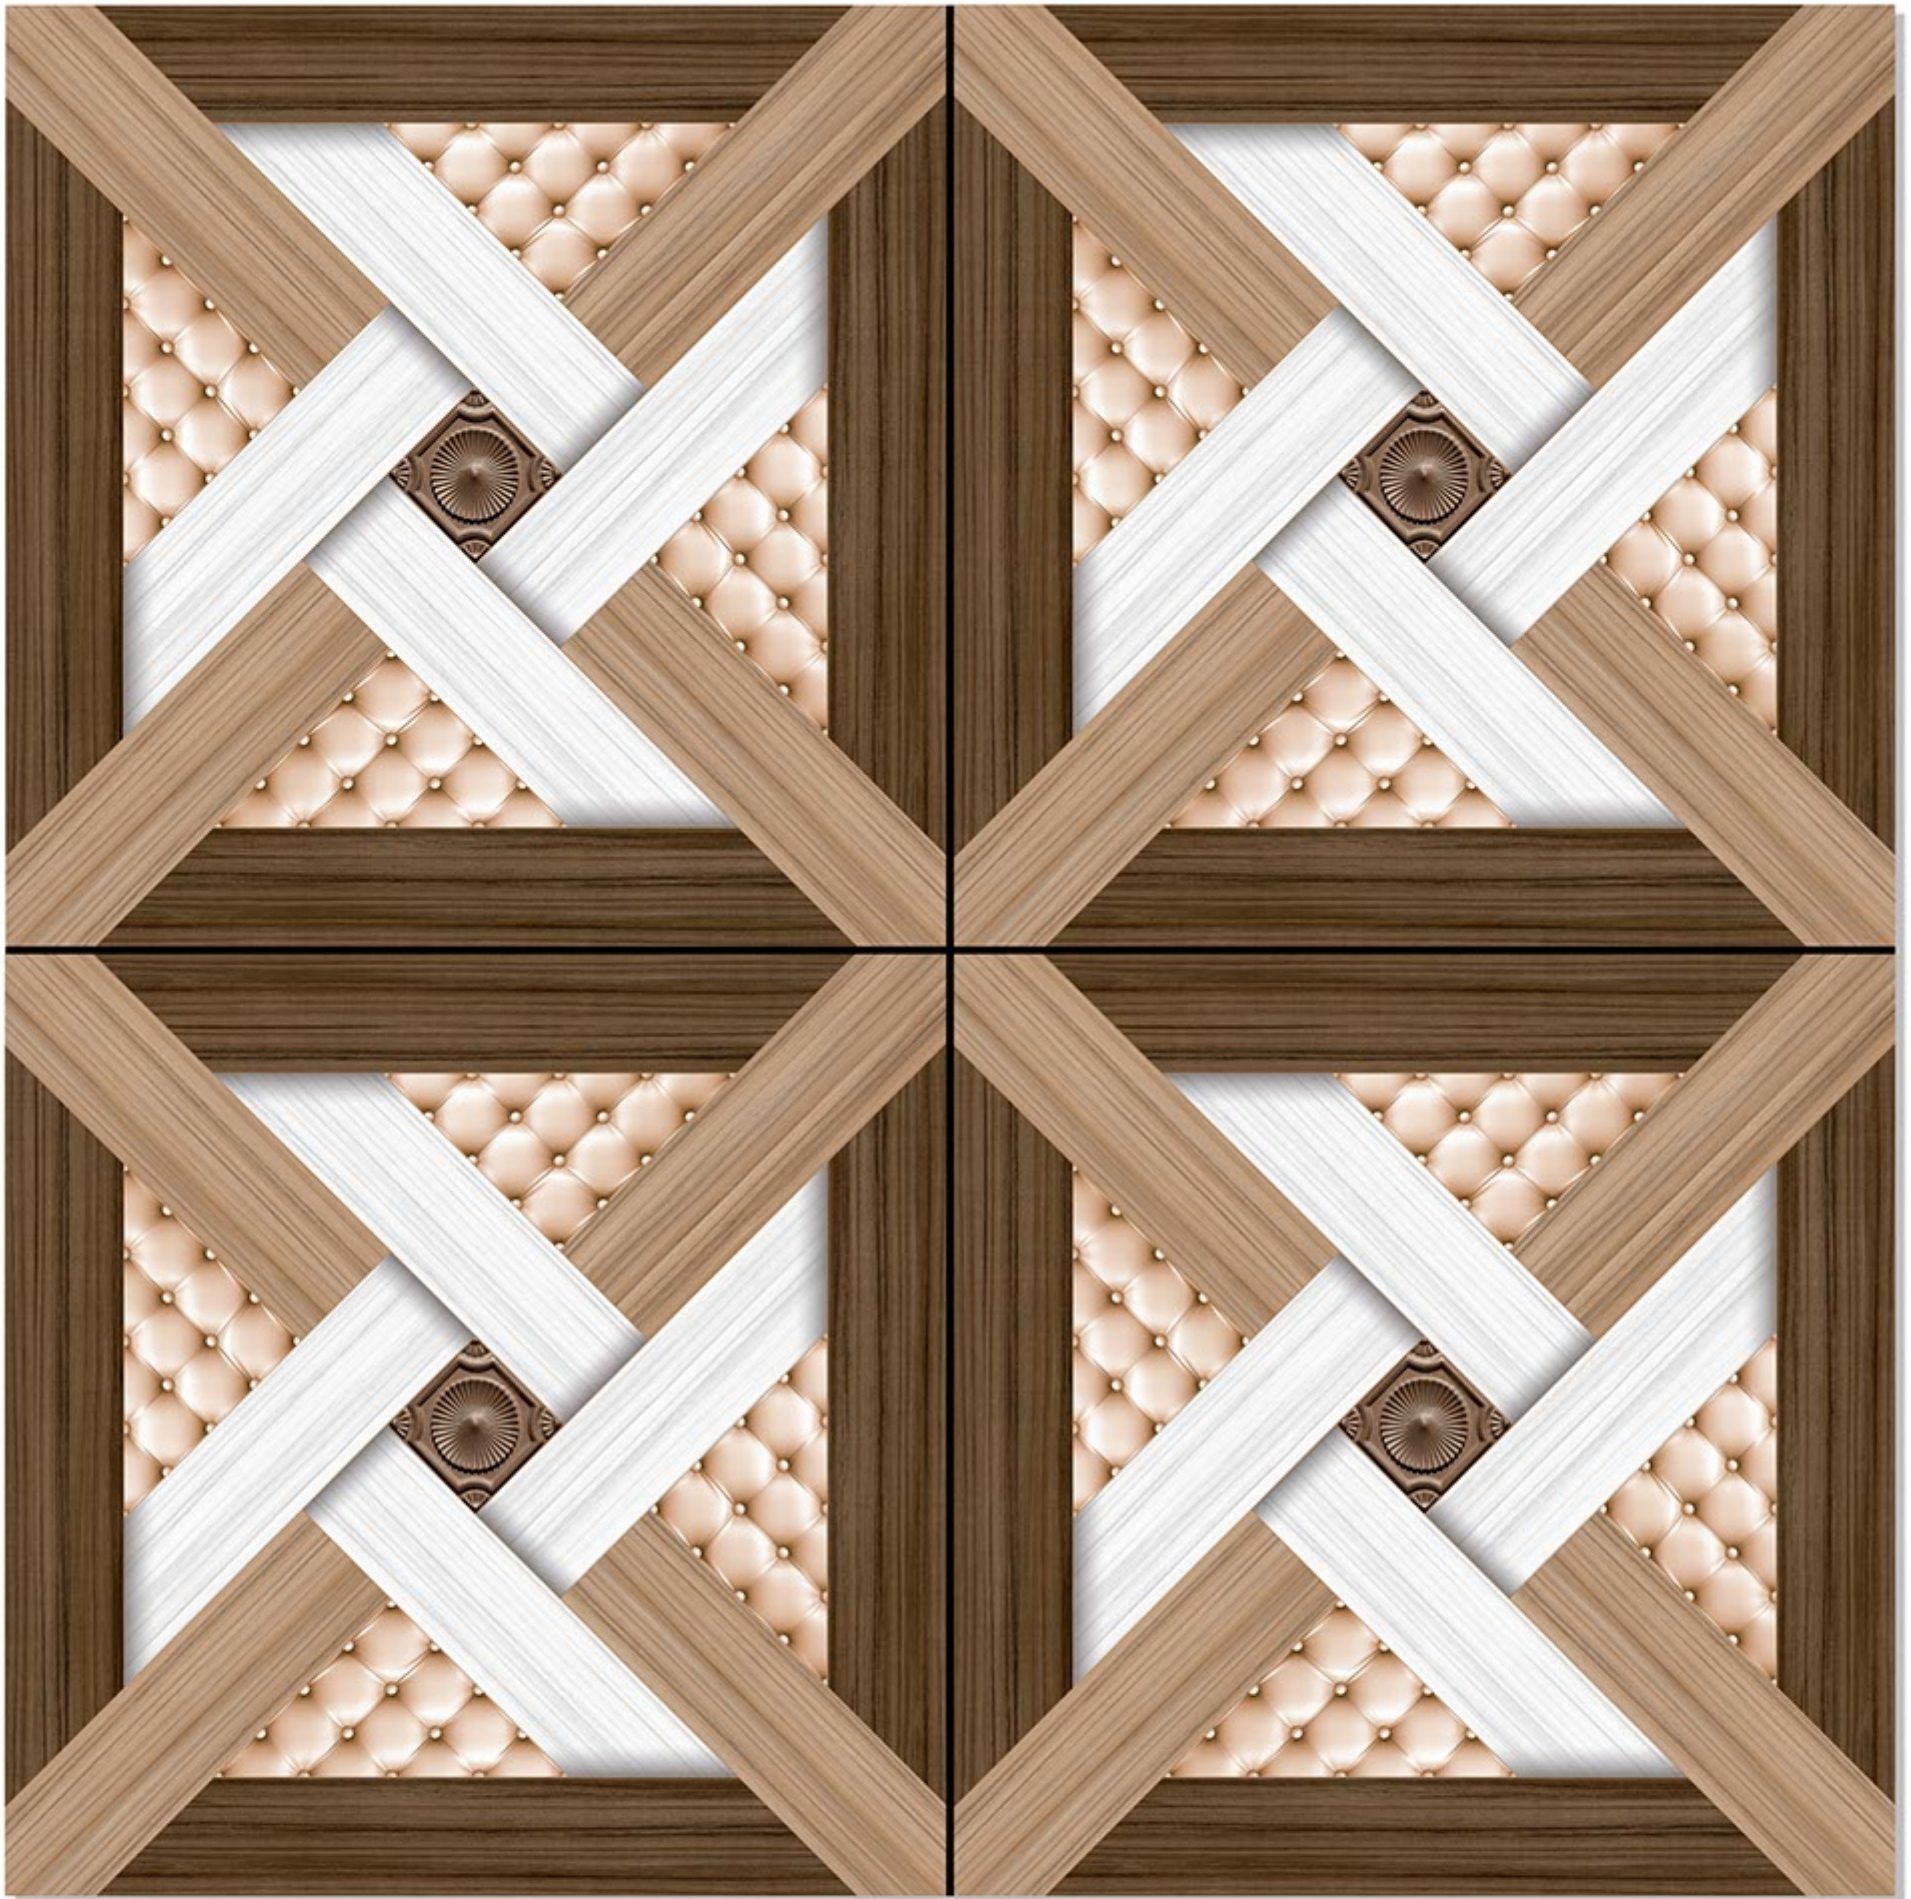

satin matt series

5064

PORCELAIN TILES
600 X 600 mm