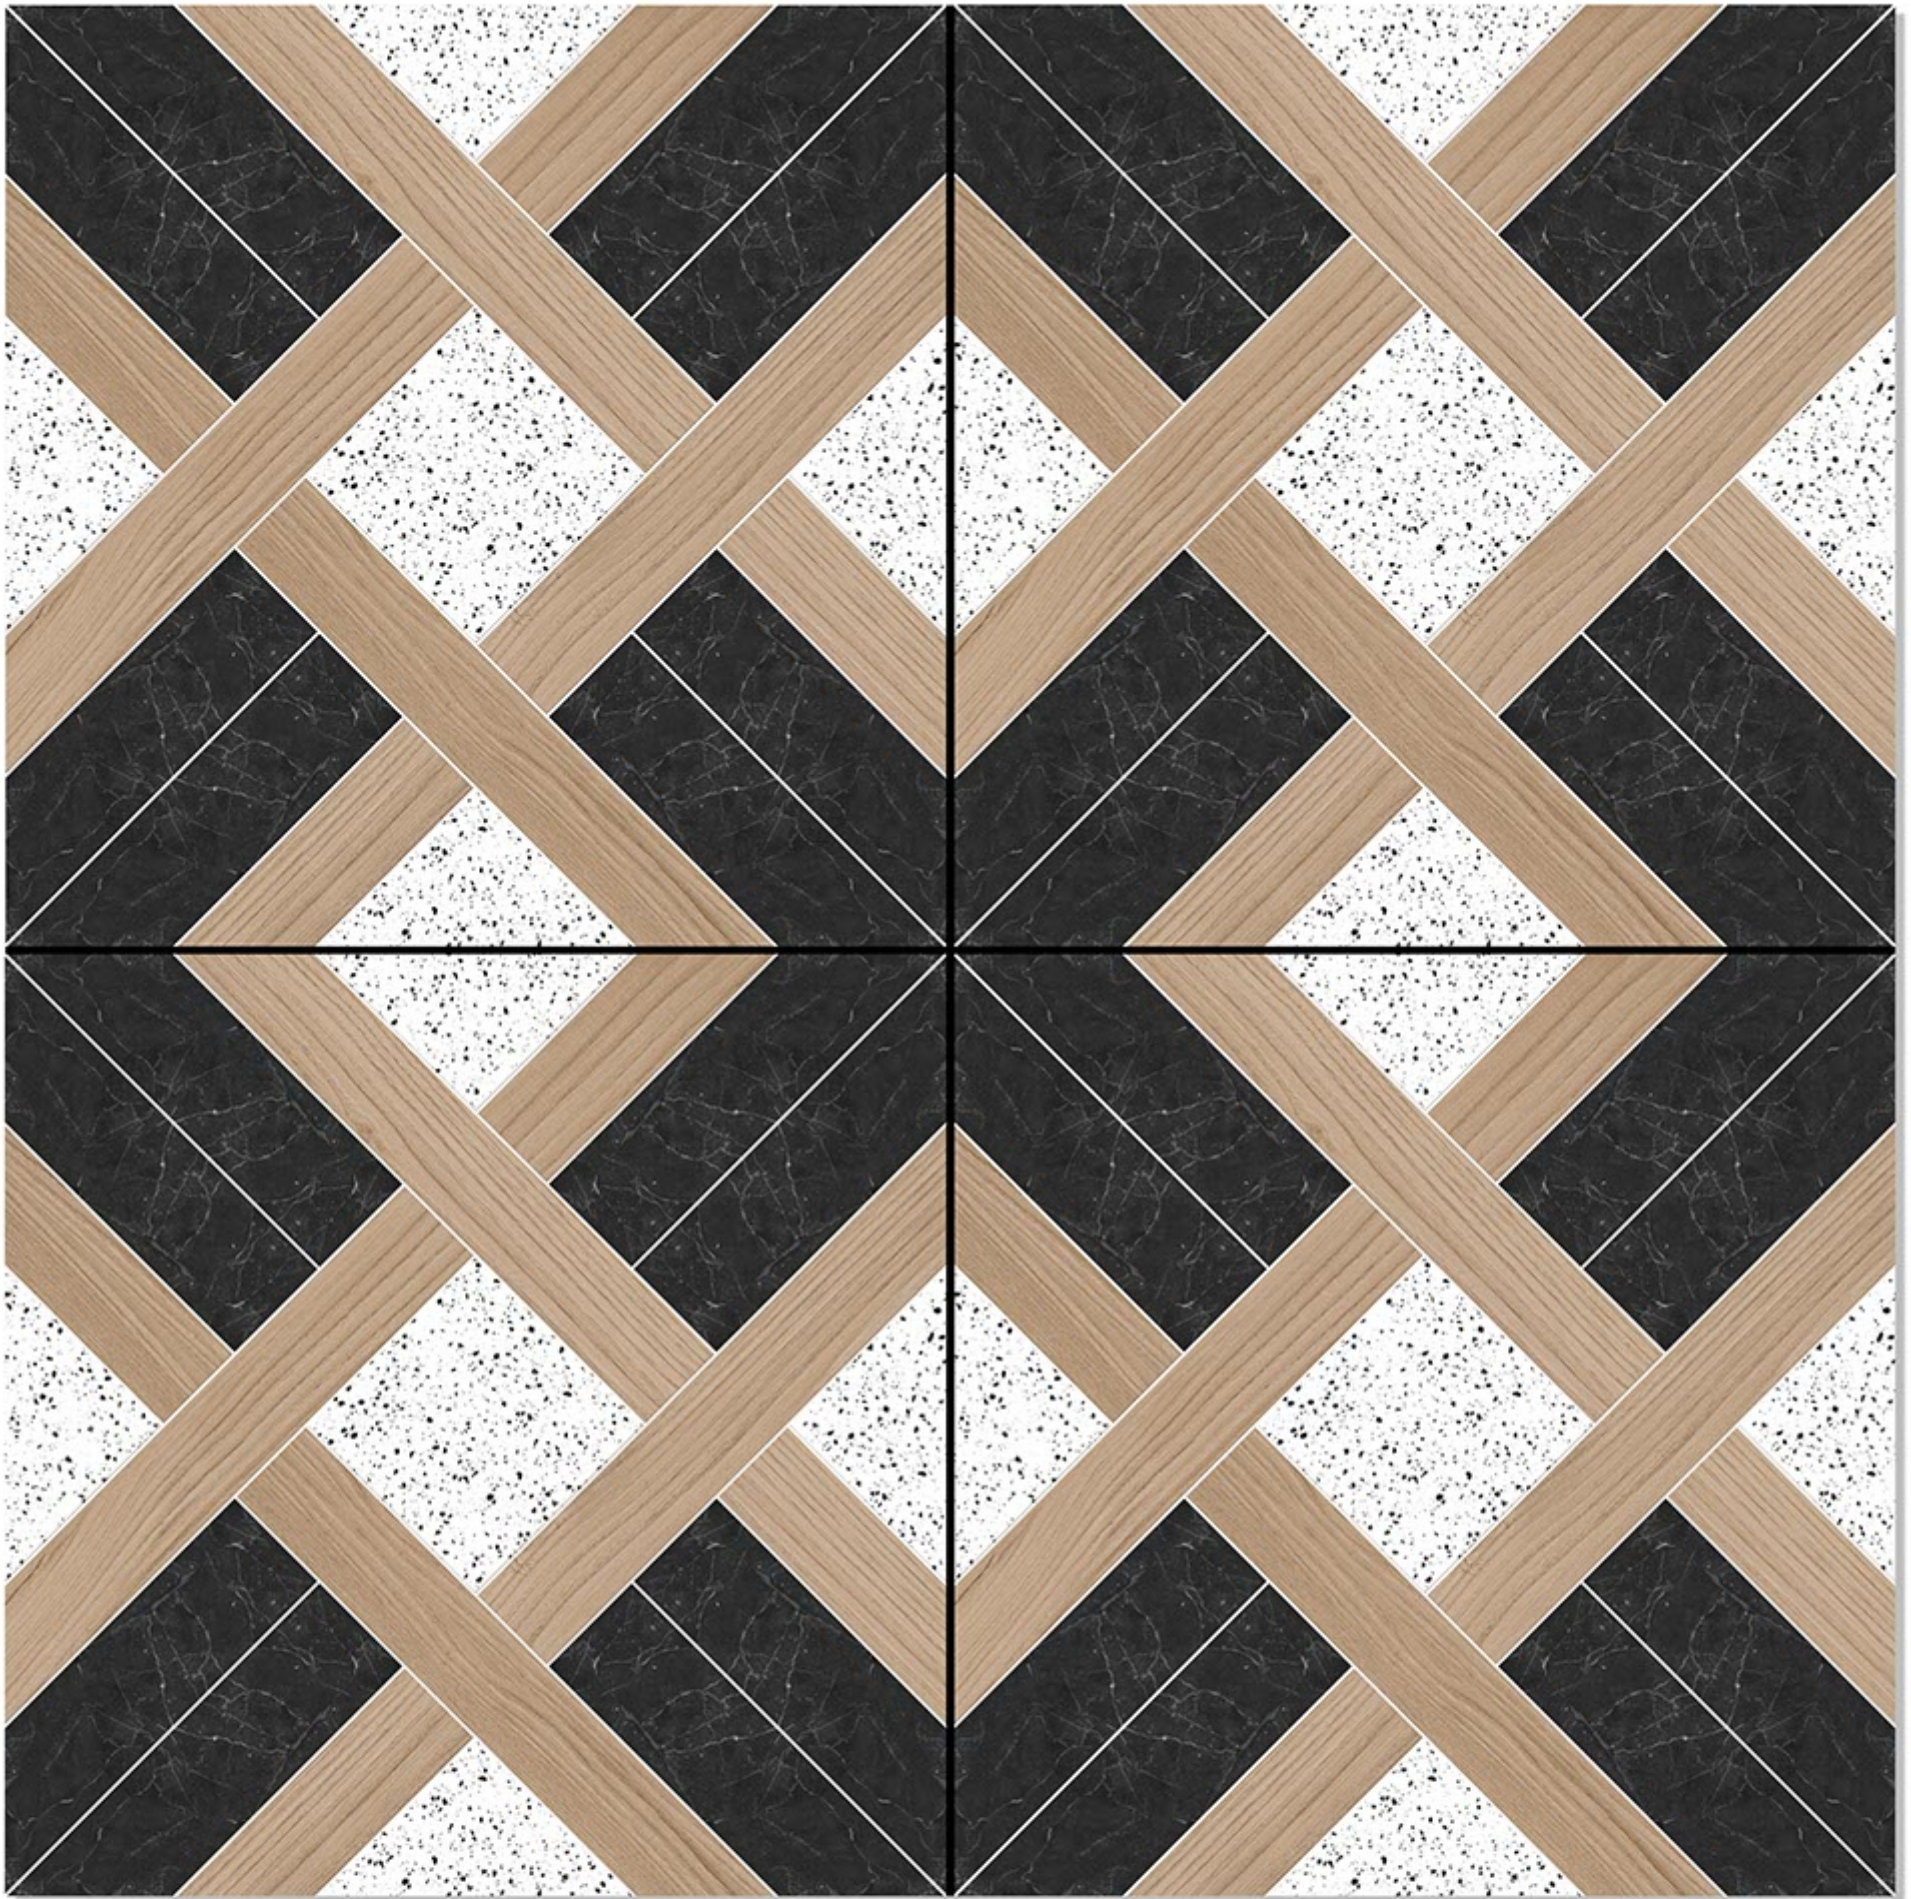

satin matt series

5008

PORCELAIN TILES
600 X 600 mm