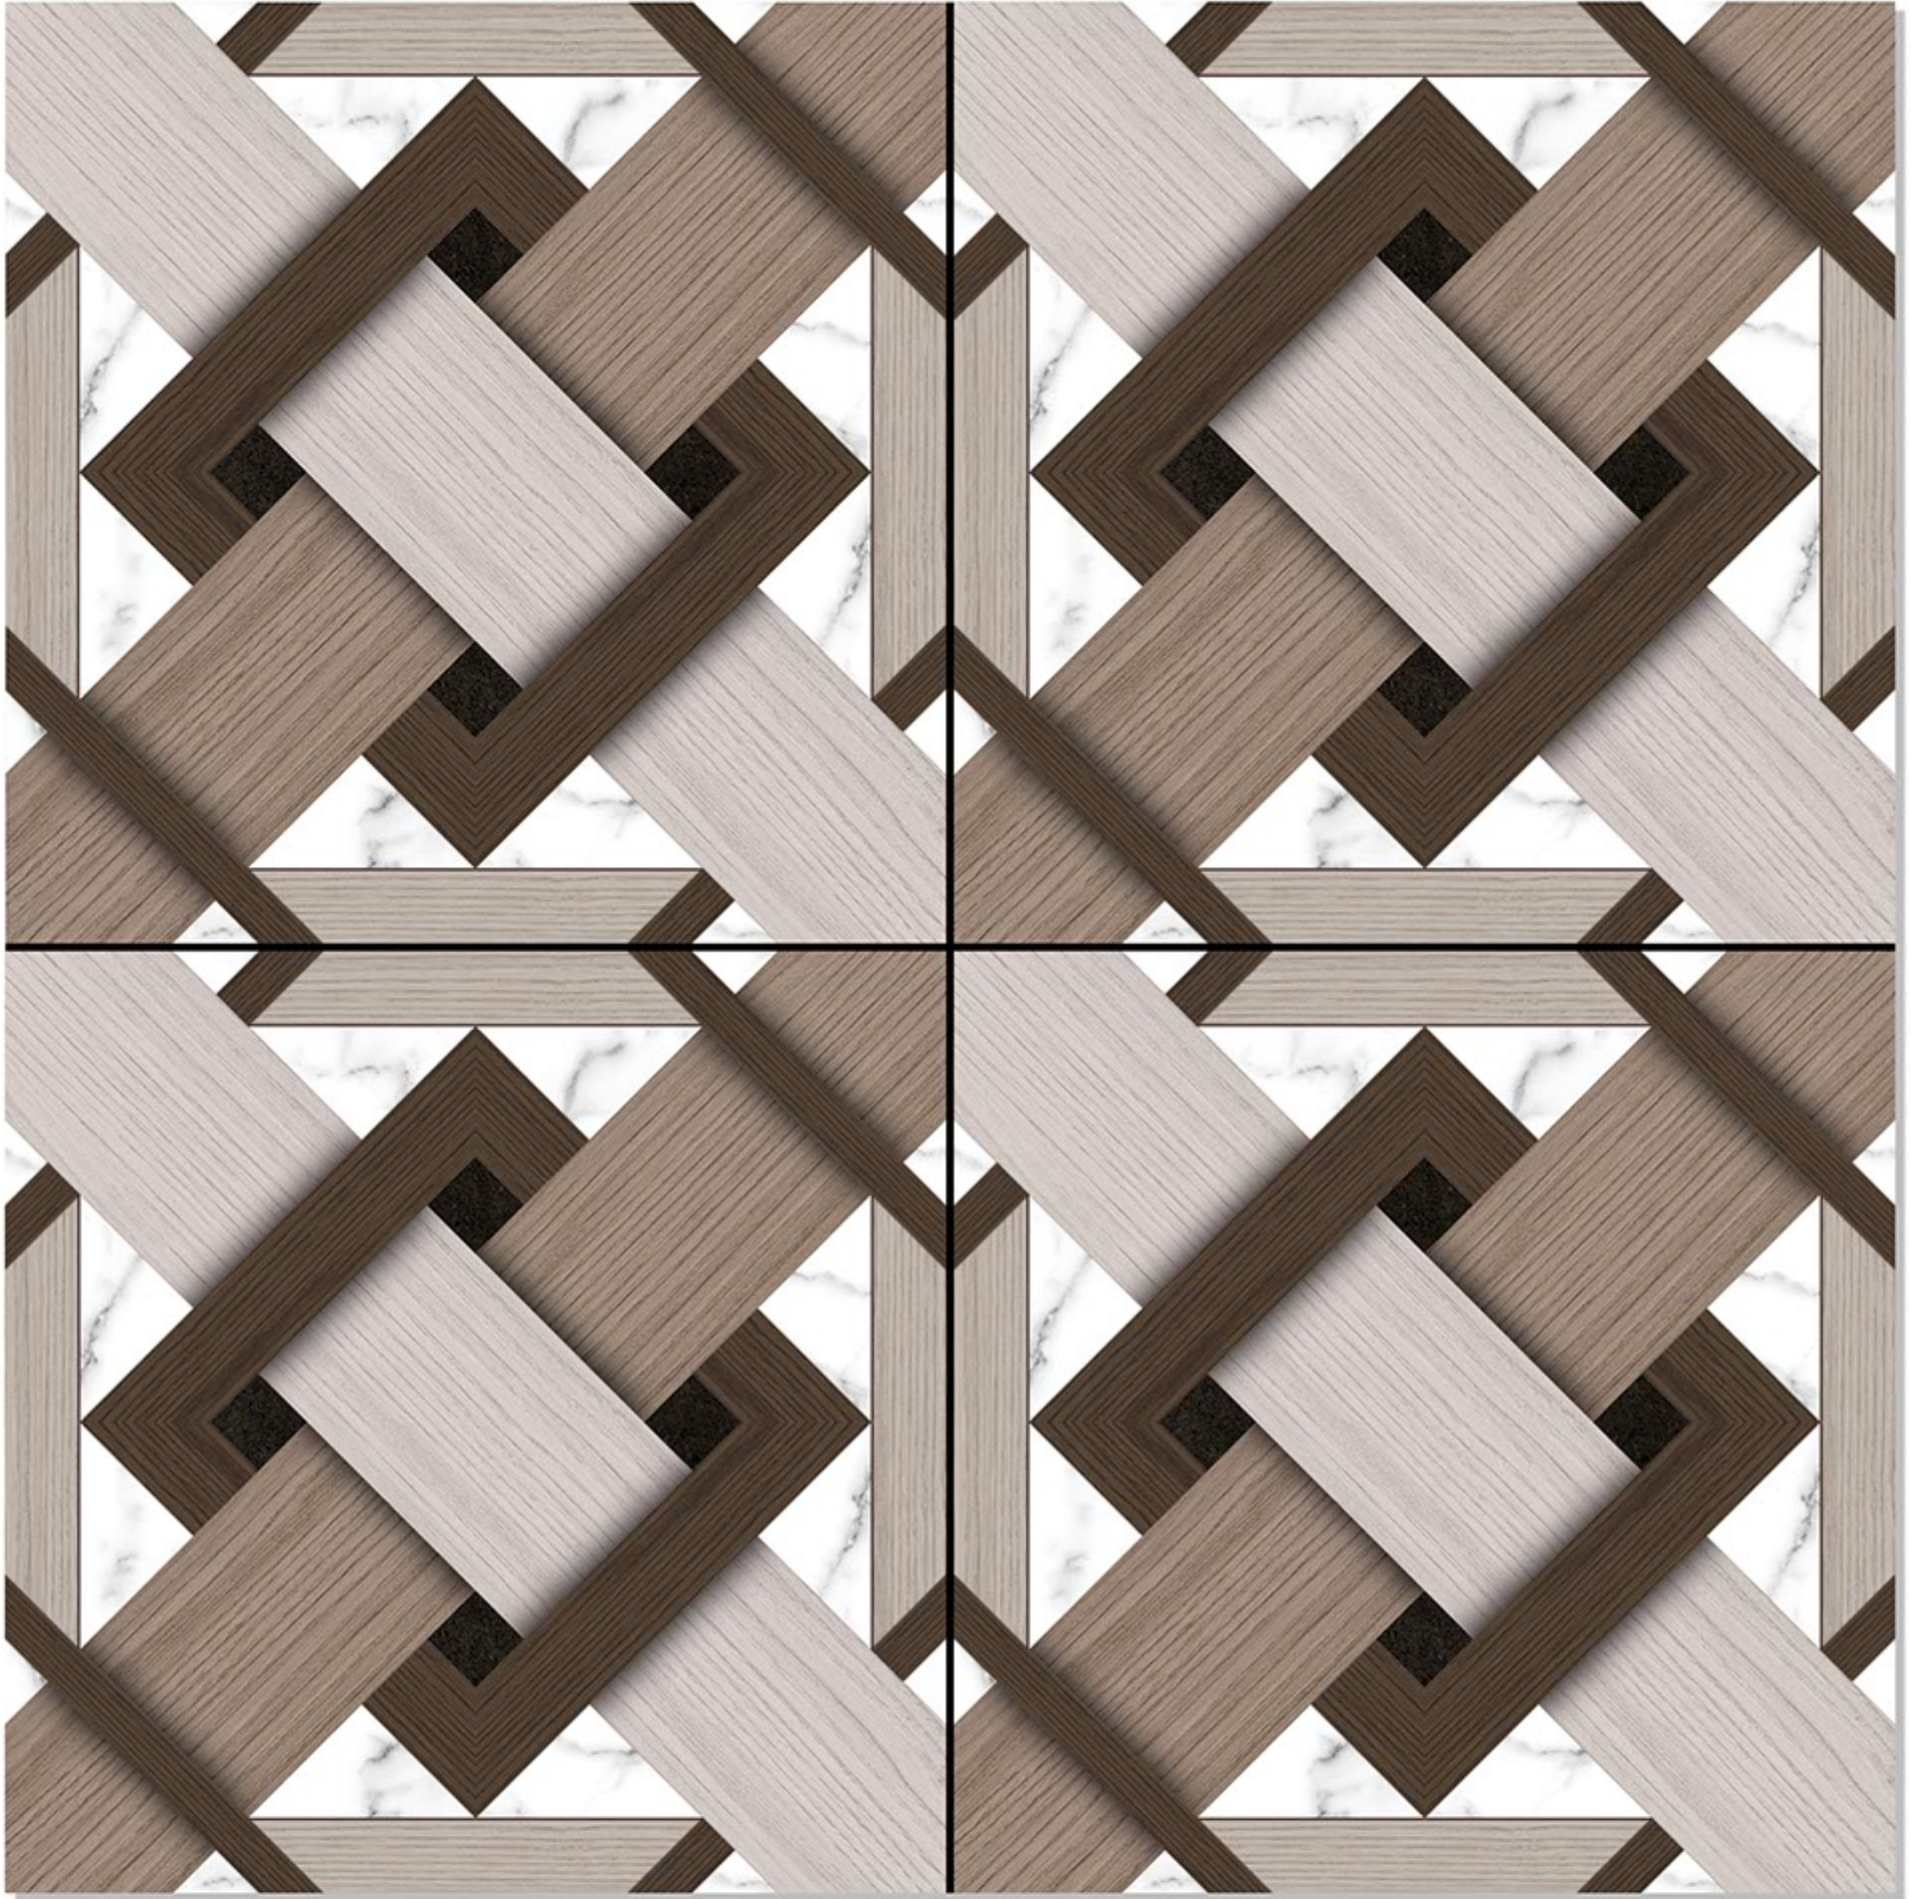

5071

PORCELAIN TILES
600 X 600 mm

satin matt series

5072

PORCELAIN TILES
600 X 600 mm

satin matt series

5073

PORCELAIN TILES
600 X 600 mm