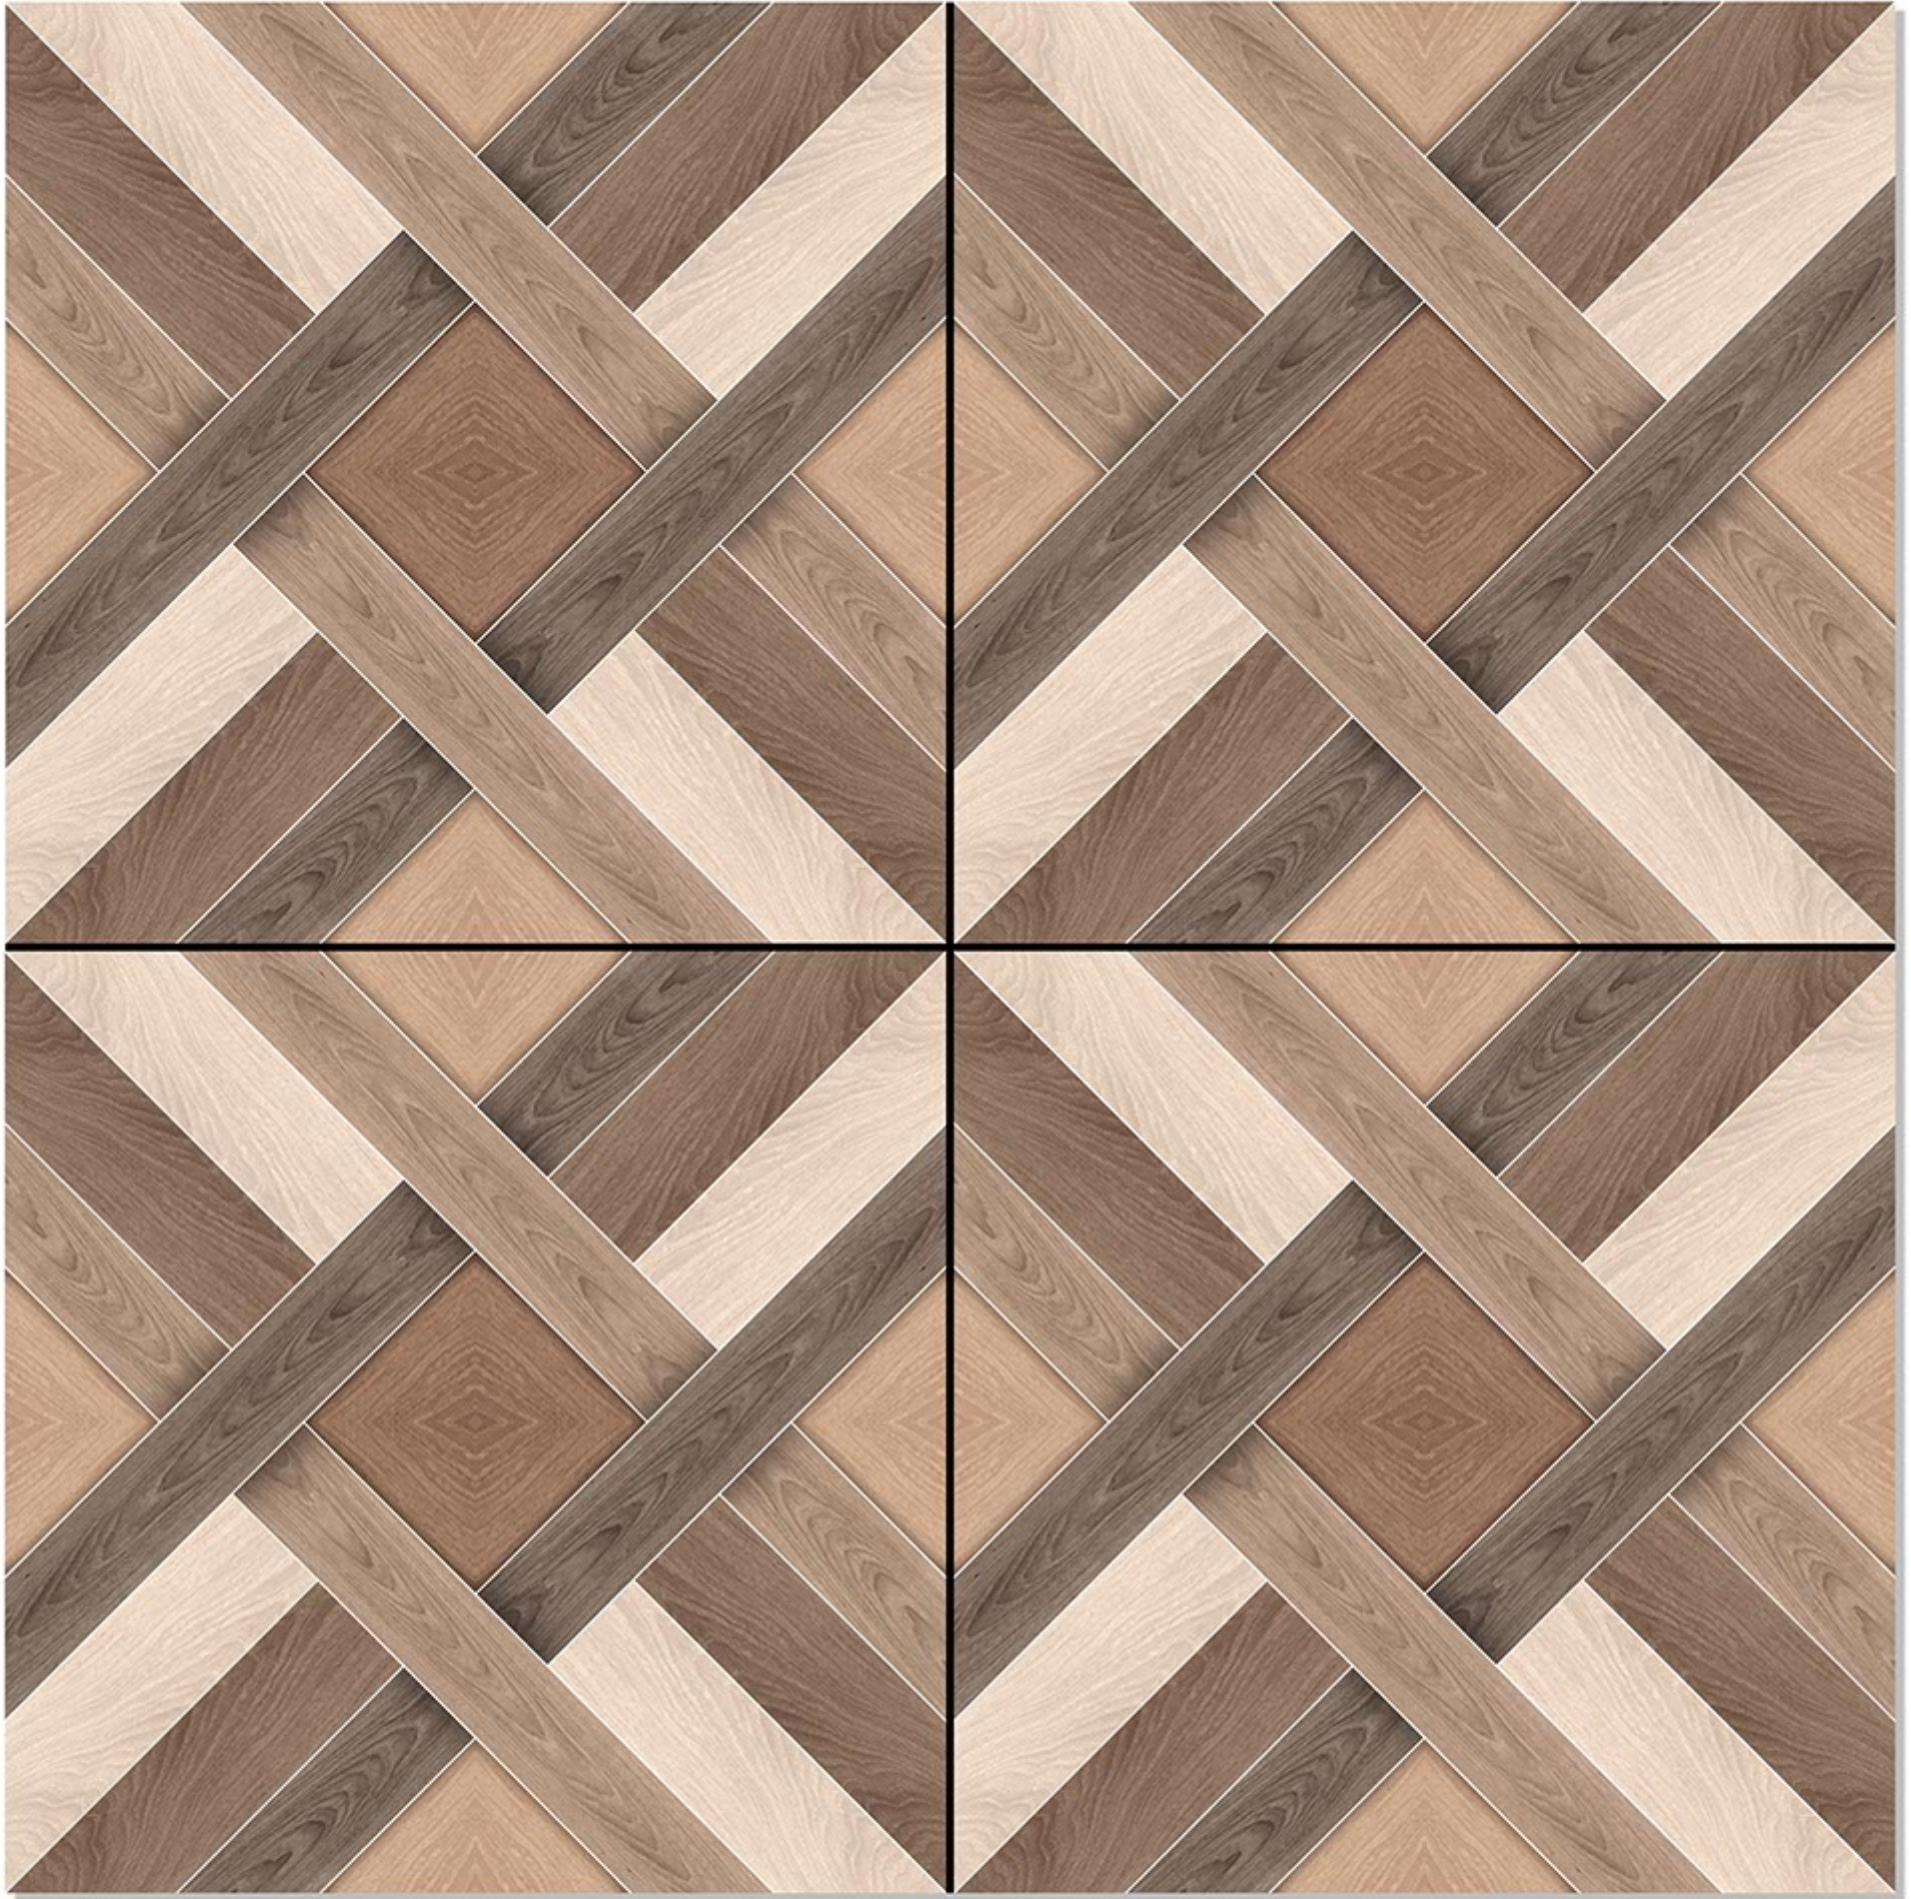

PORCELAIN TILES
600 X 600 mm

satin matt series

5045

PORCELAIN TILES
600 X 600 mm

satin matt series

5046

PORCELAIN TILES
600 X 600 mm

satin matt series