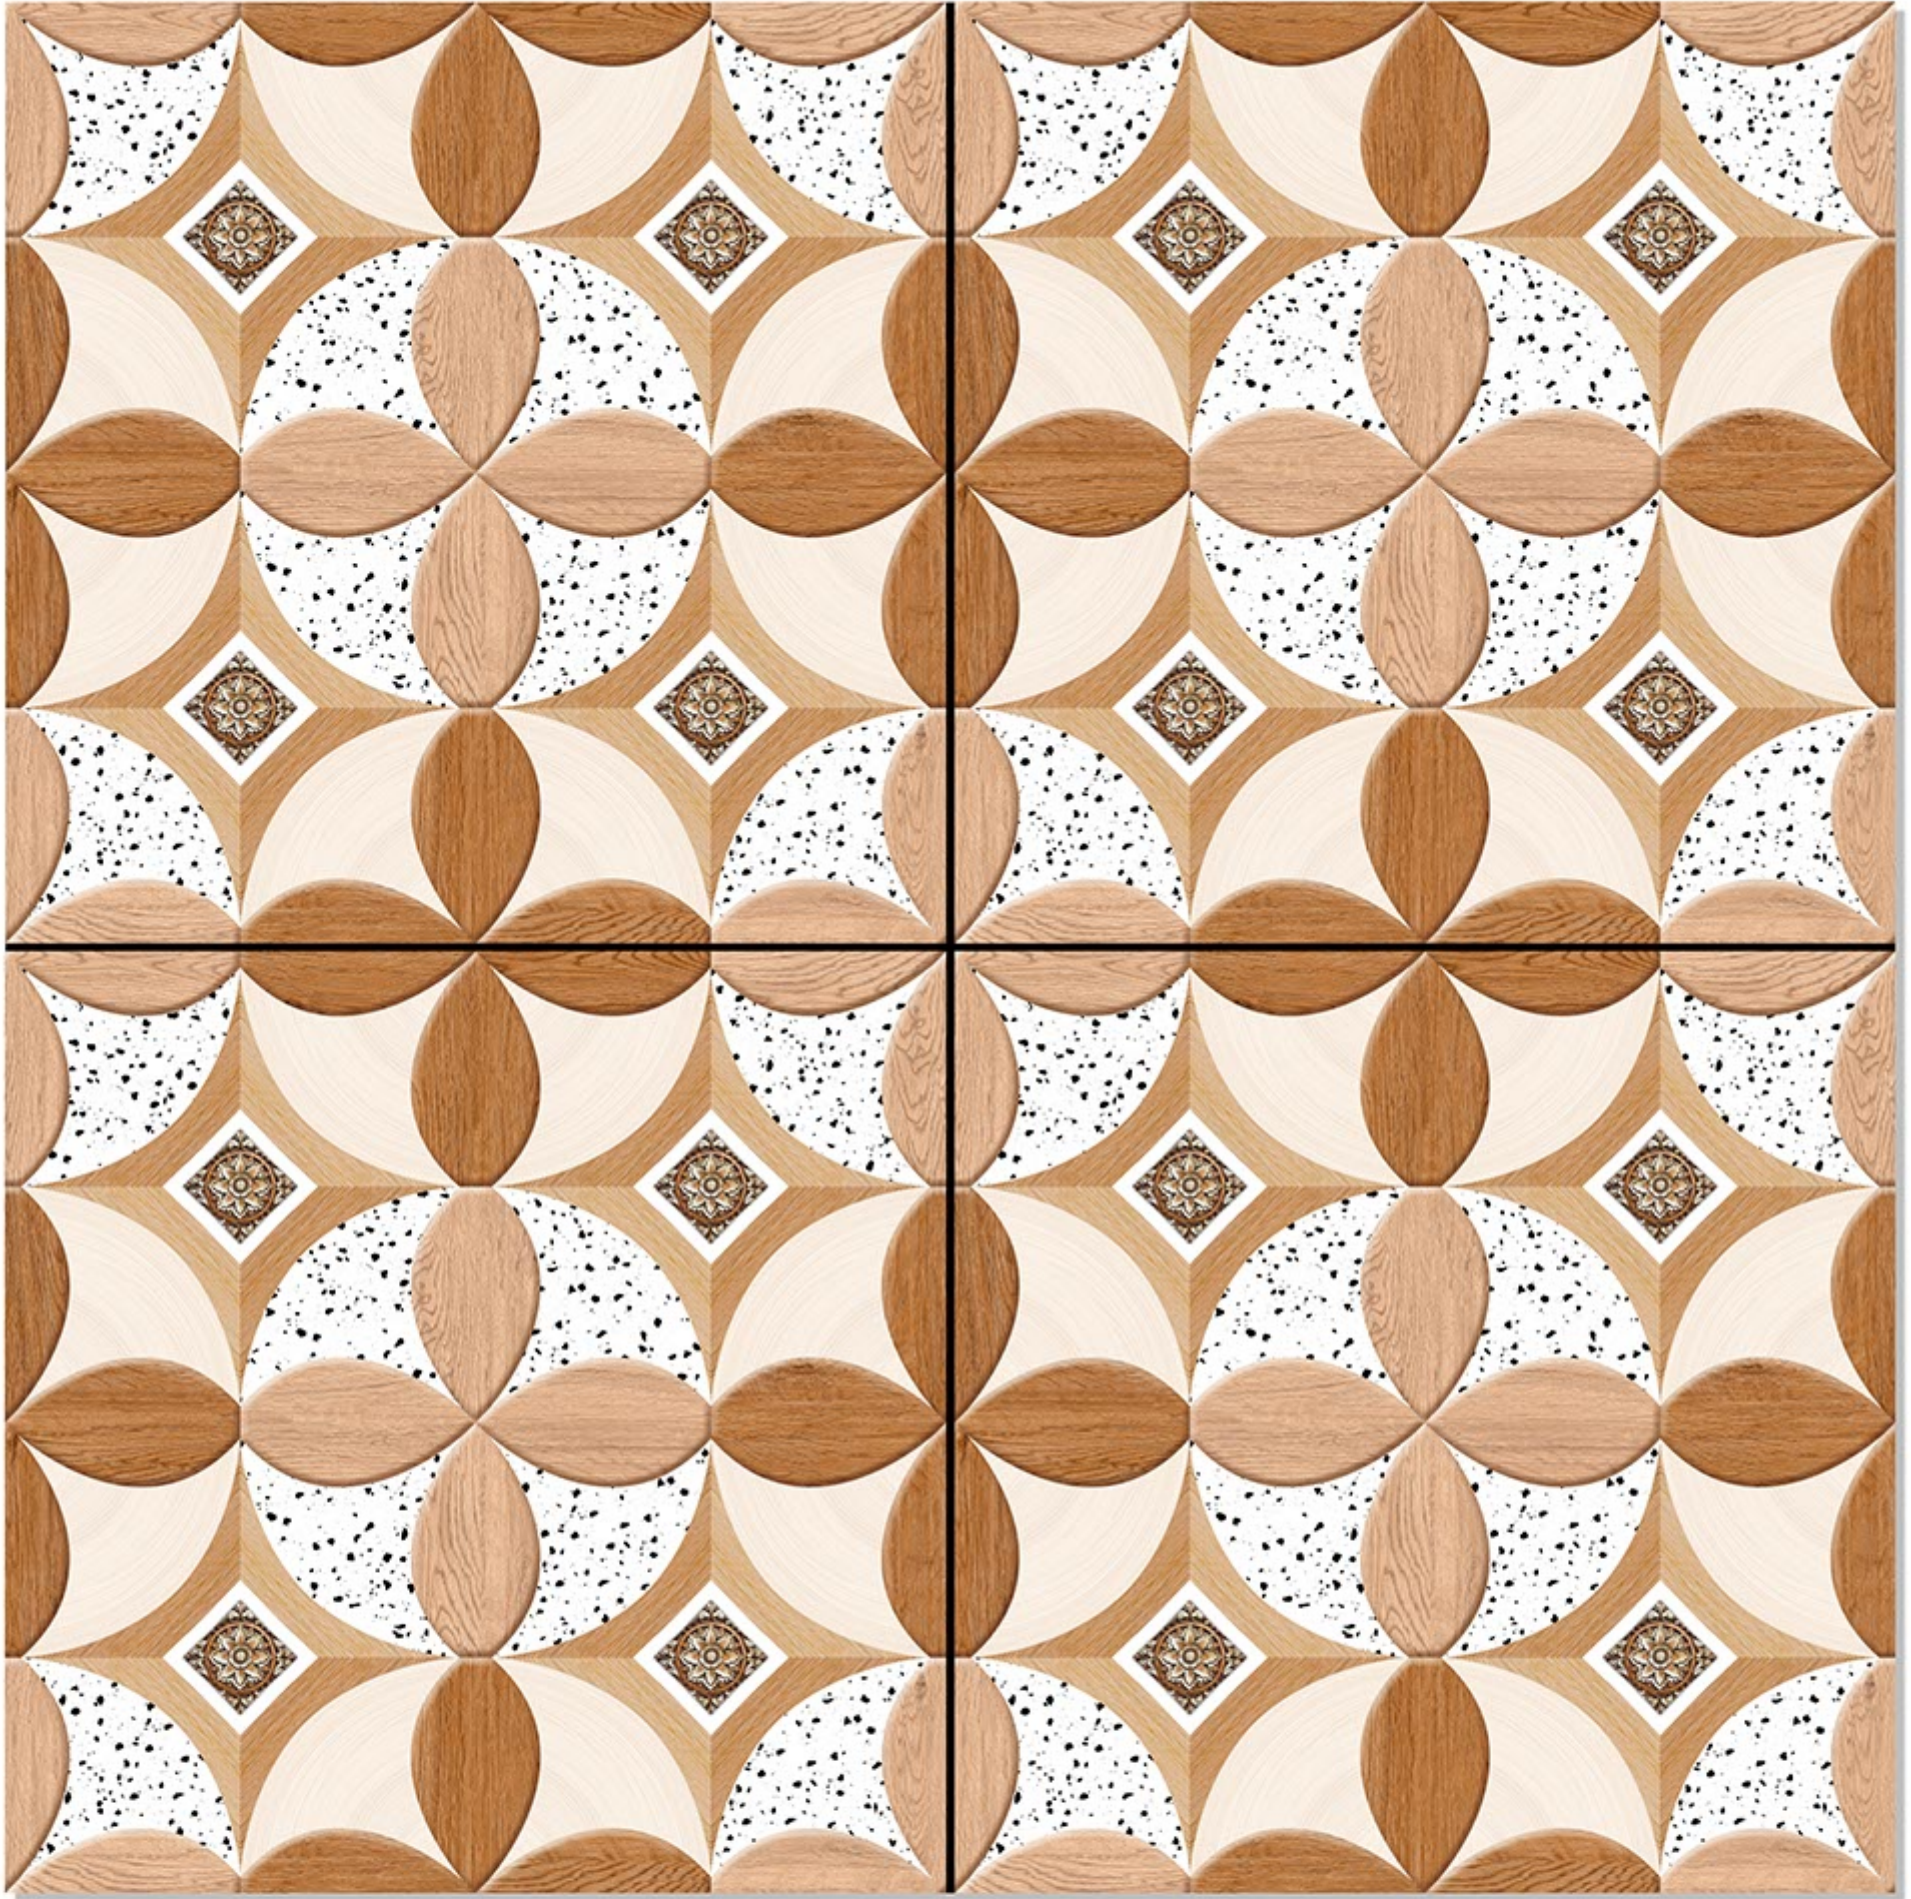

5031

PORCELAIN TILES
600 X 600 mm

satin matt series

5032

PORCELAIN TILES
600 X 600 mm

satin matt series

5033

PORCELAIN TILES
600 X 600 mm