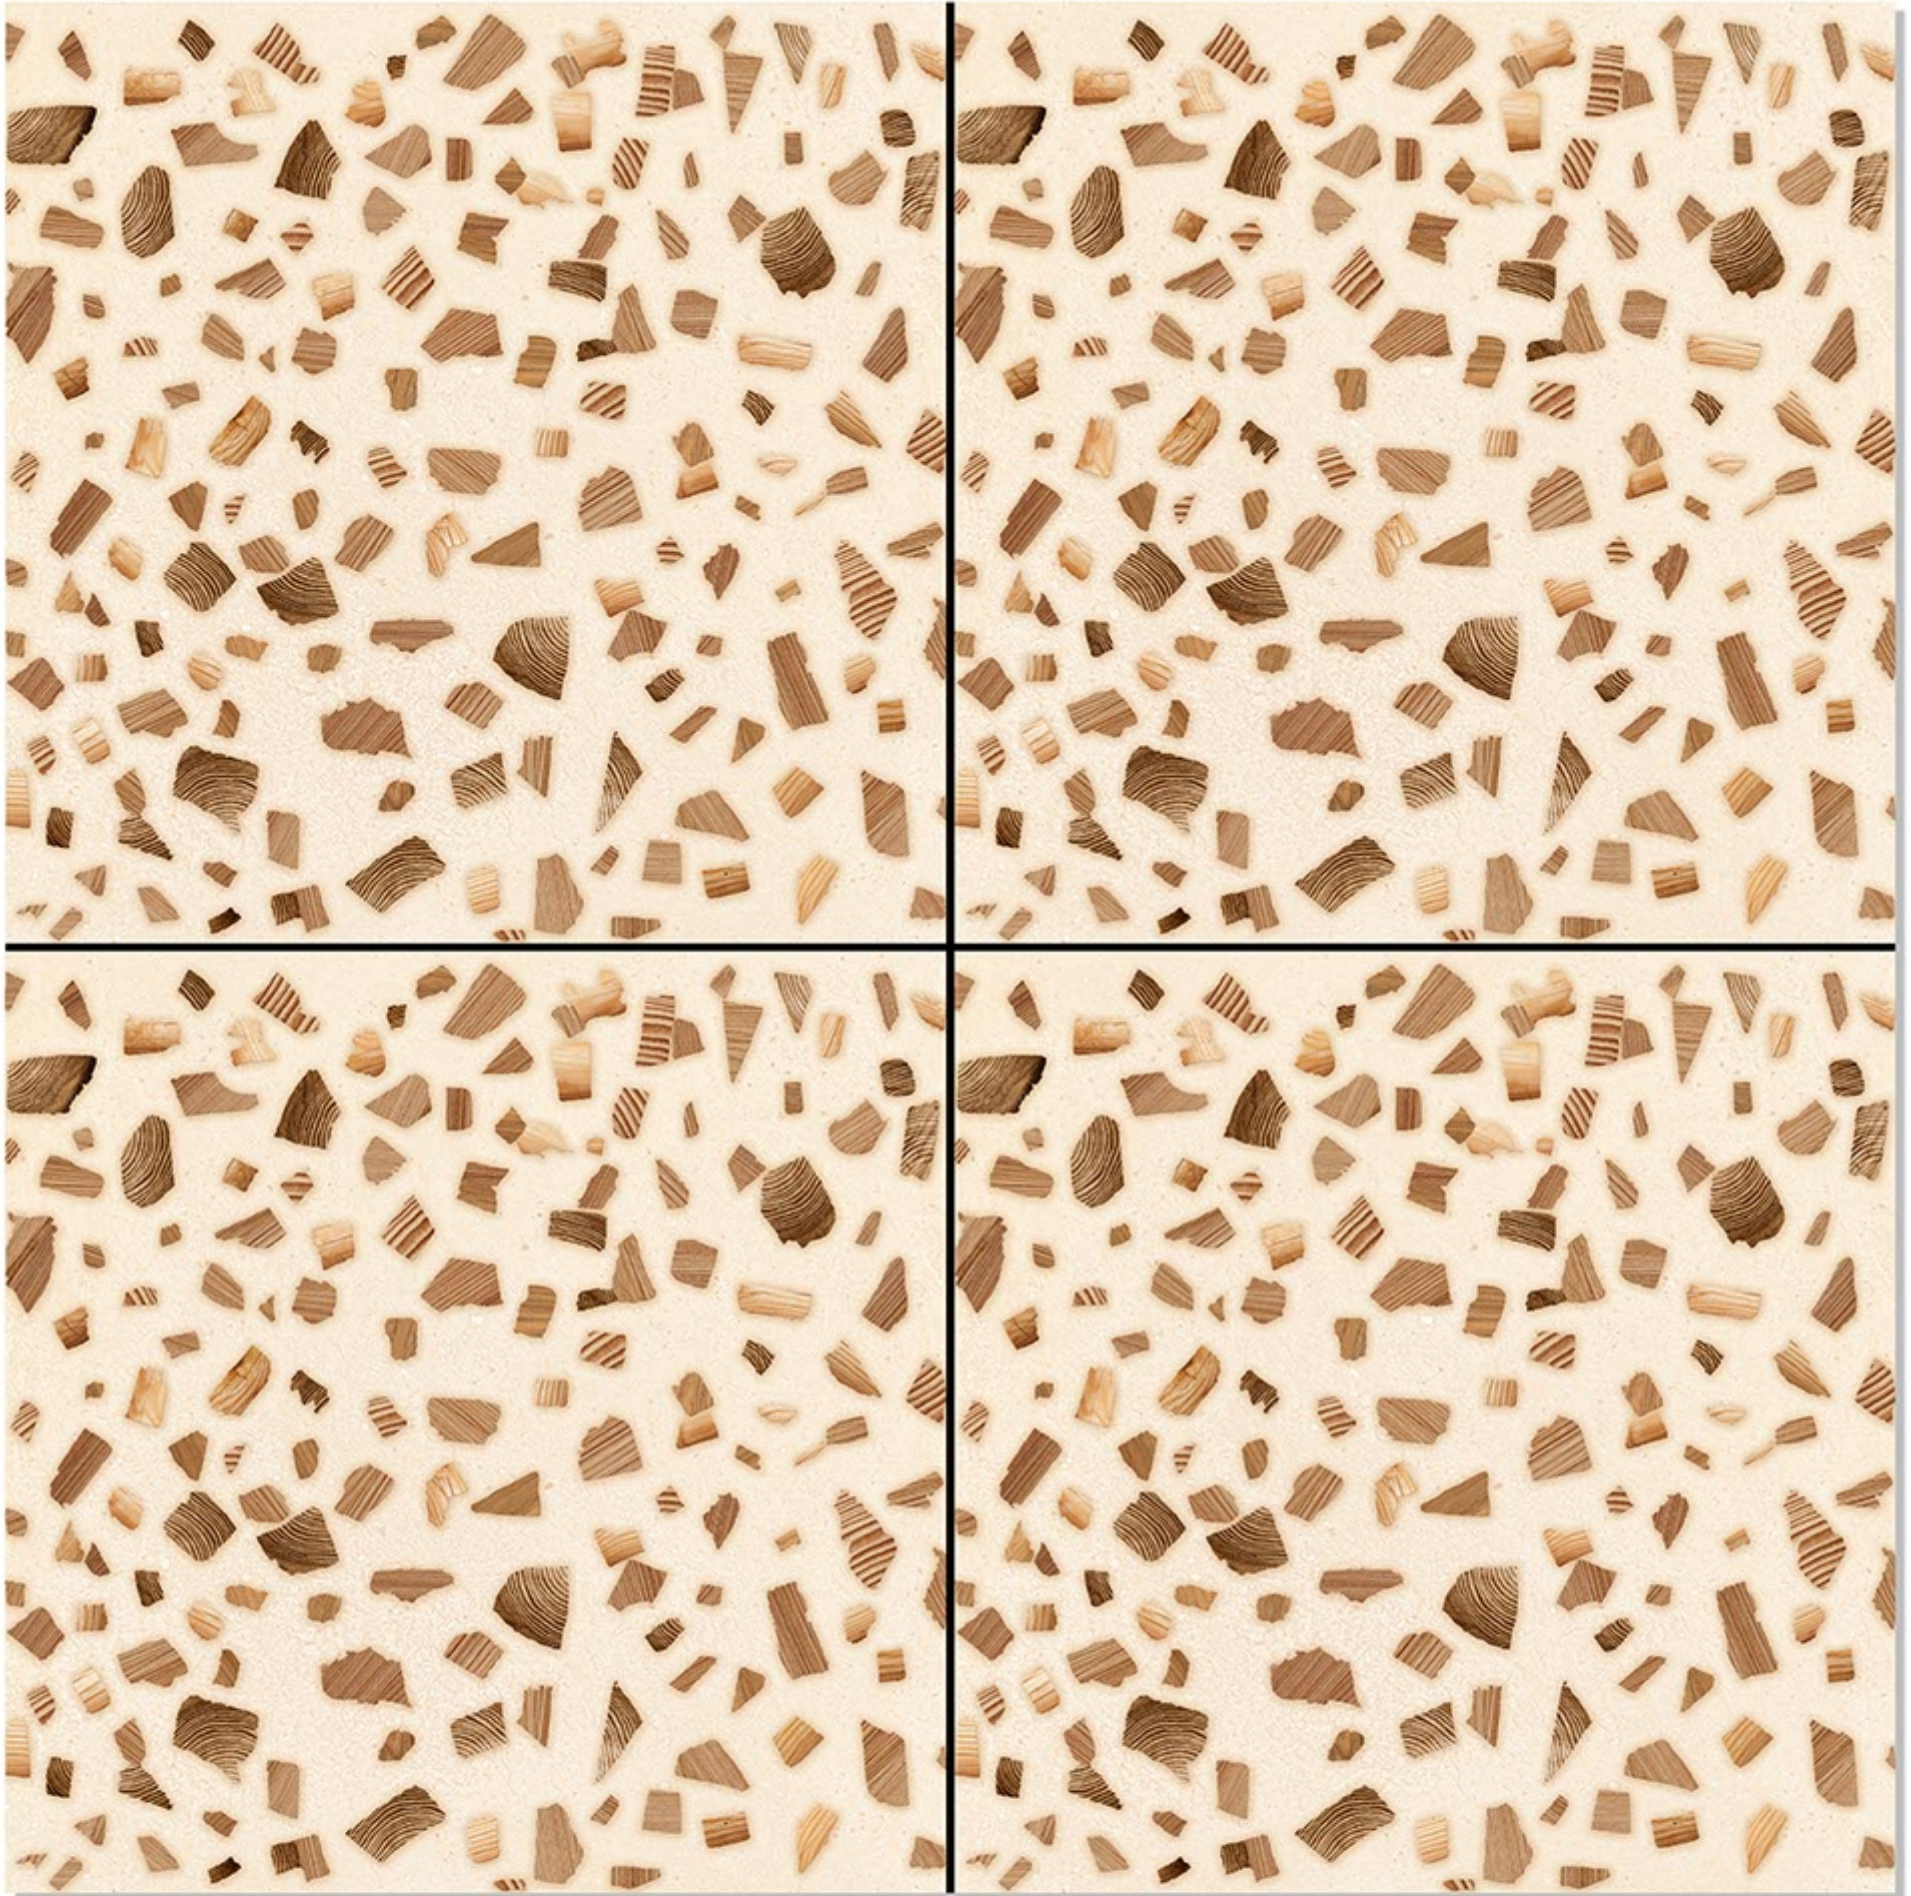

PORCELAIN TILES
600 X 600 mm

satin matt series

5013

PORCELAIN TILES
600 X 600 mm

satin matt series

5014

PORCELAIN TILES
600 X 600 mm

satin matt series