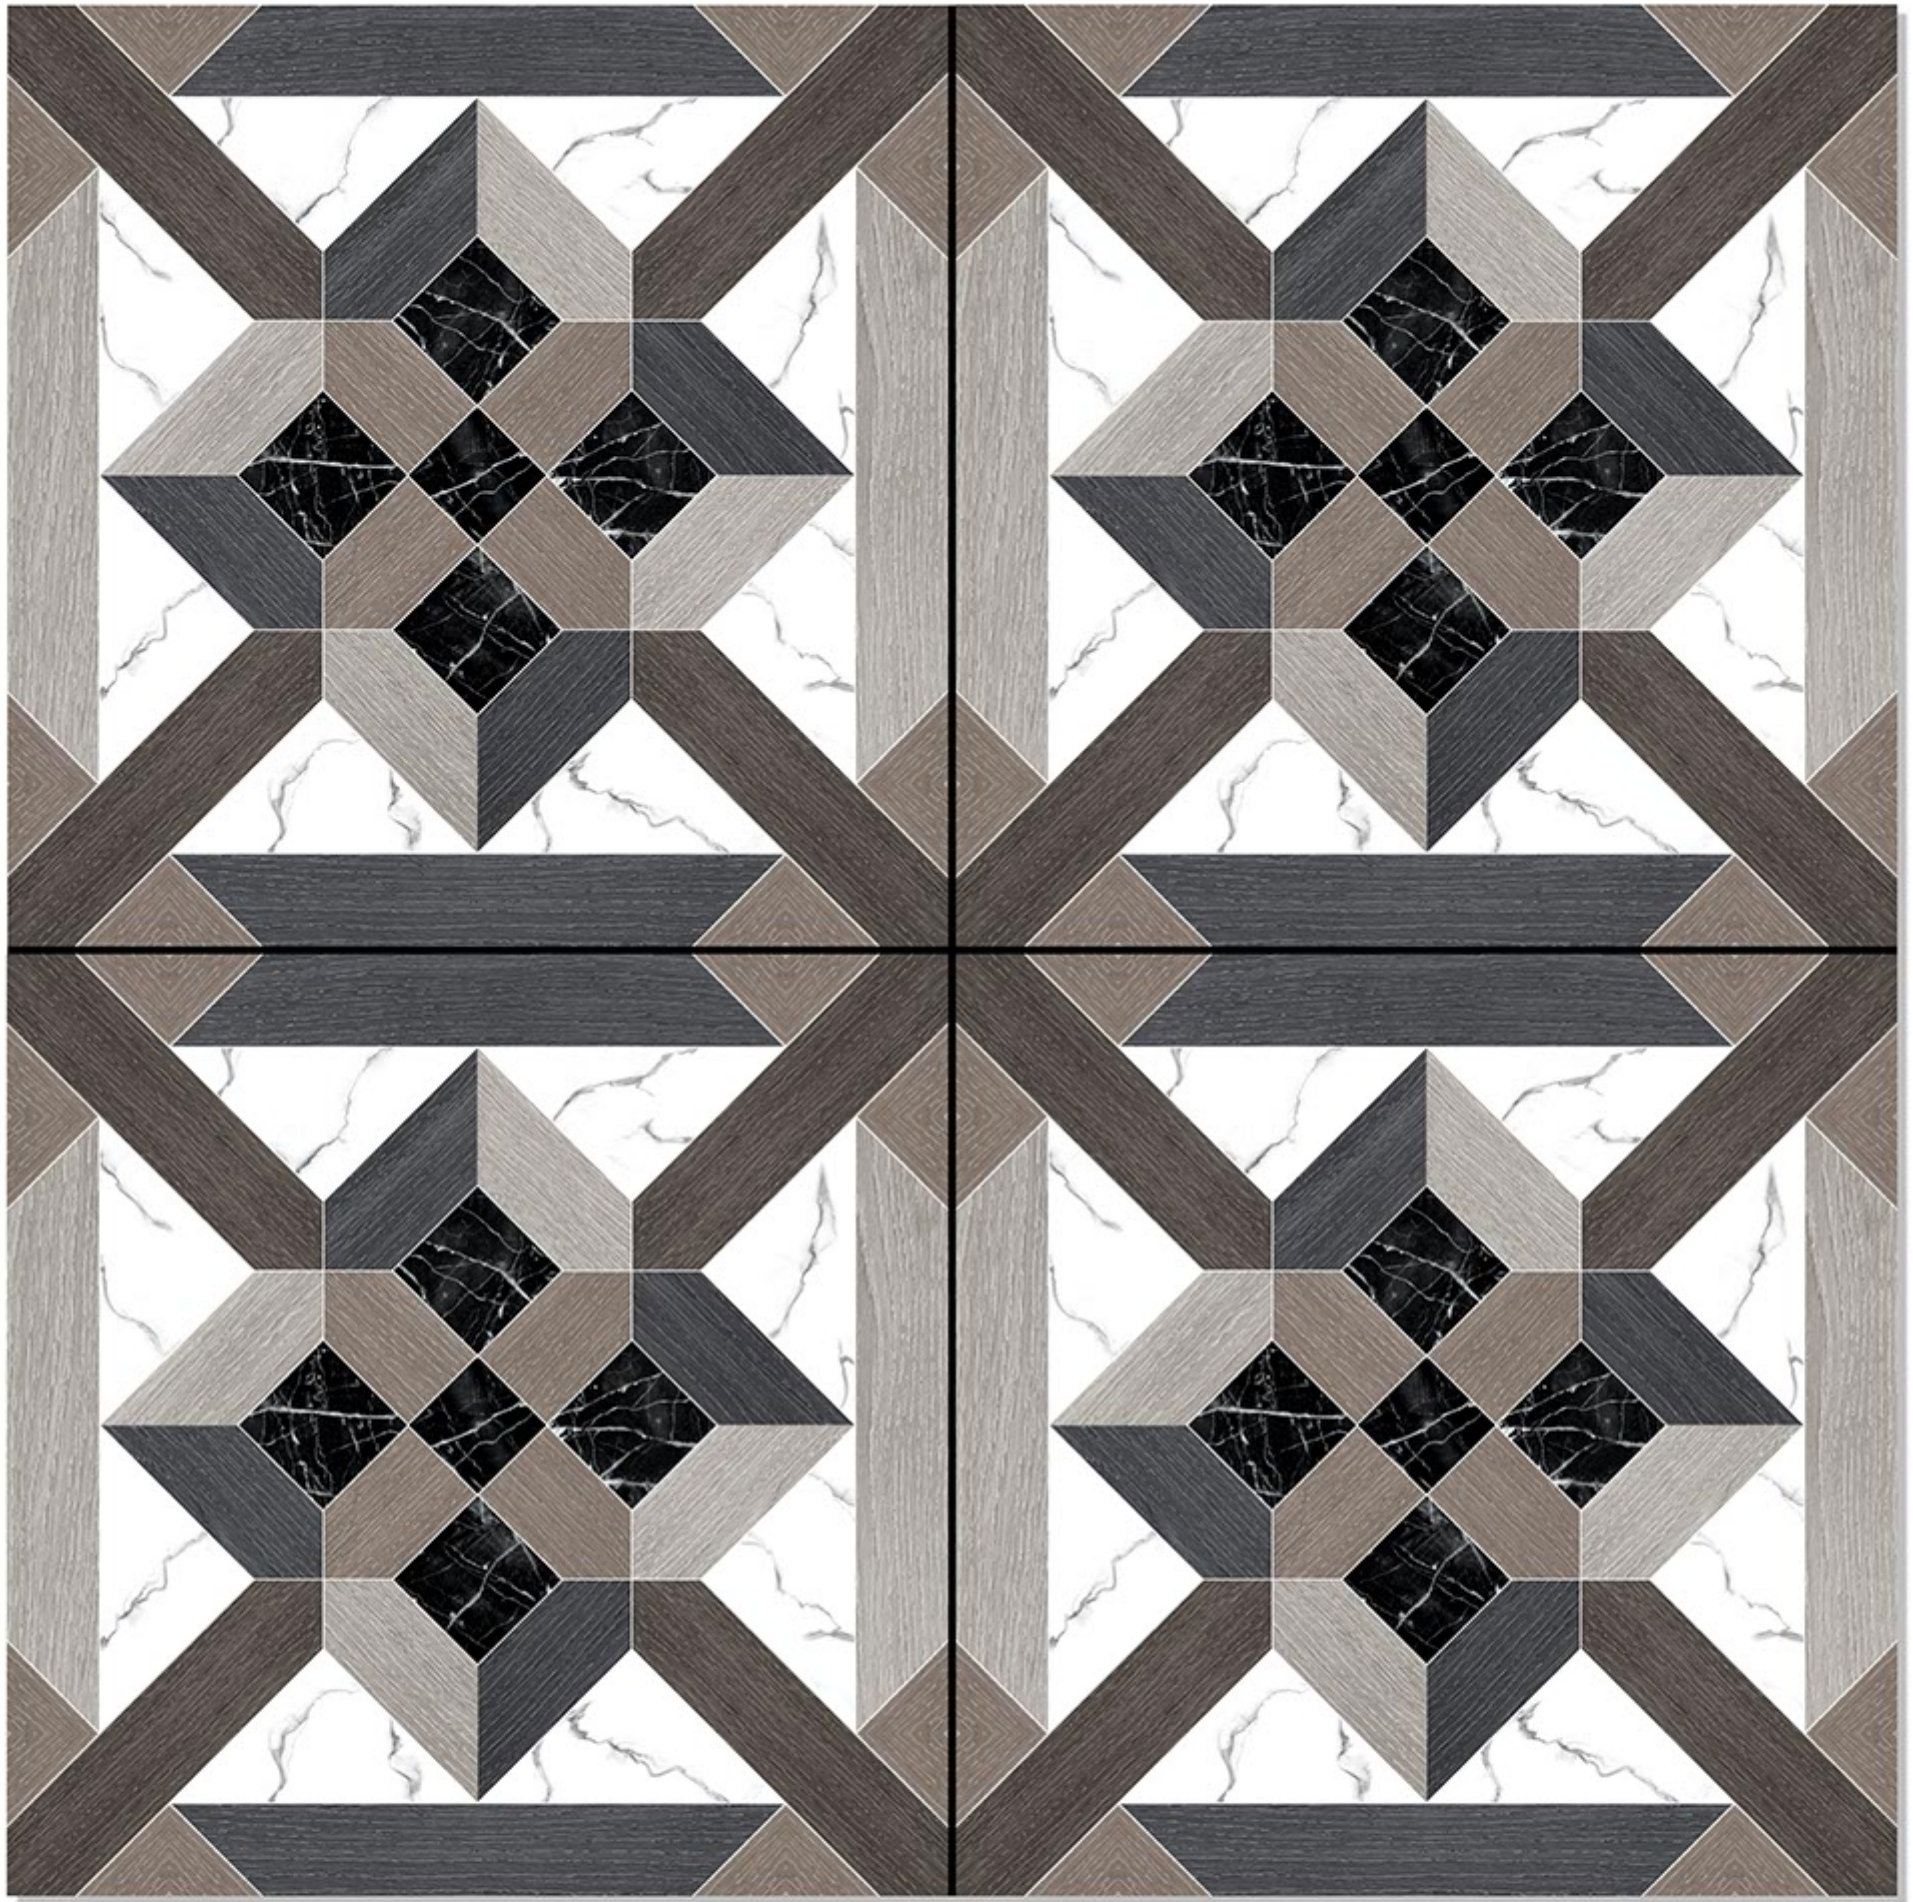

PORCELAIN TILES
600 X 600 mm

satin matt series

5045

PORCELAIN TILES
600 X 600 mm

satin matt series

5046

PORCELAIN TILES
600 X 600 mm

satin matt series