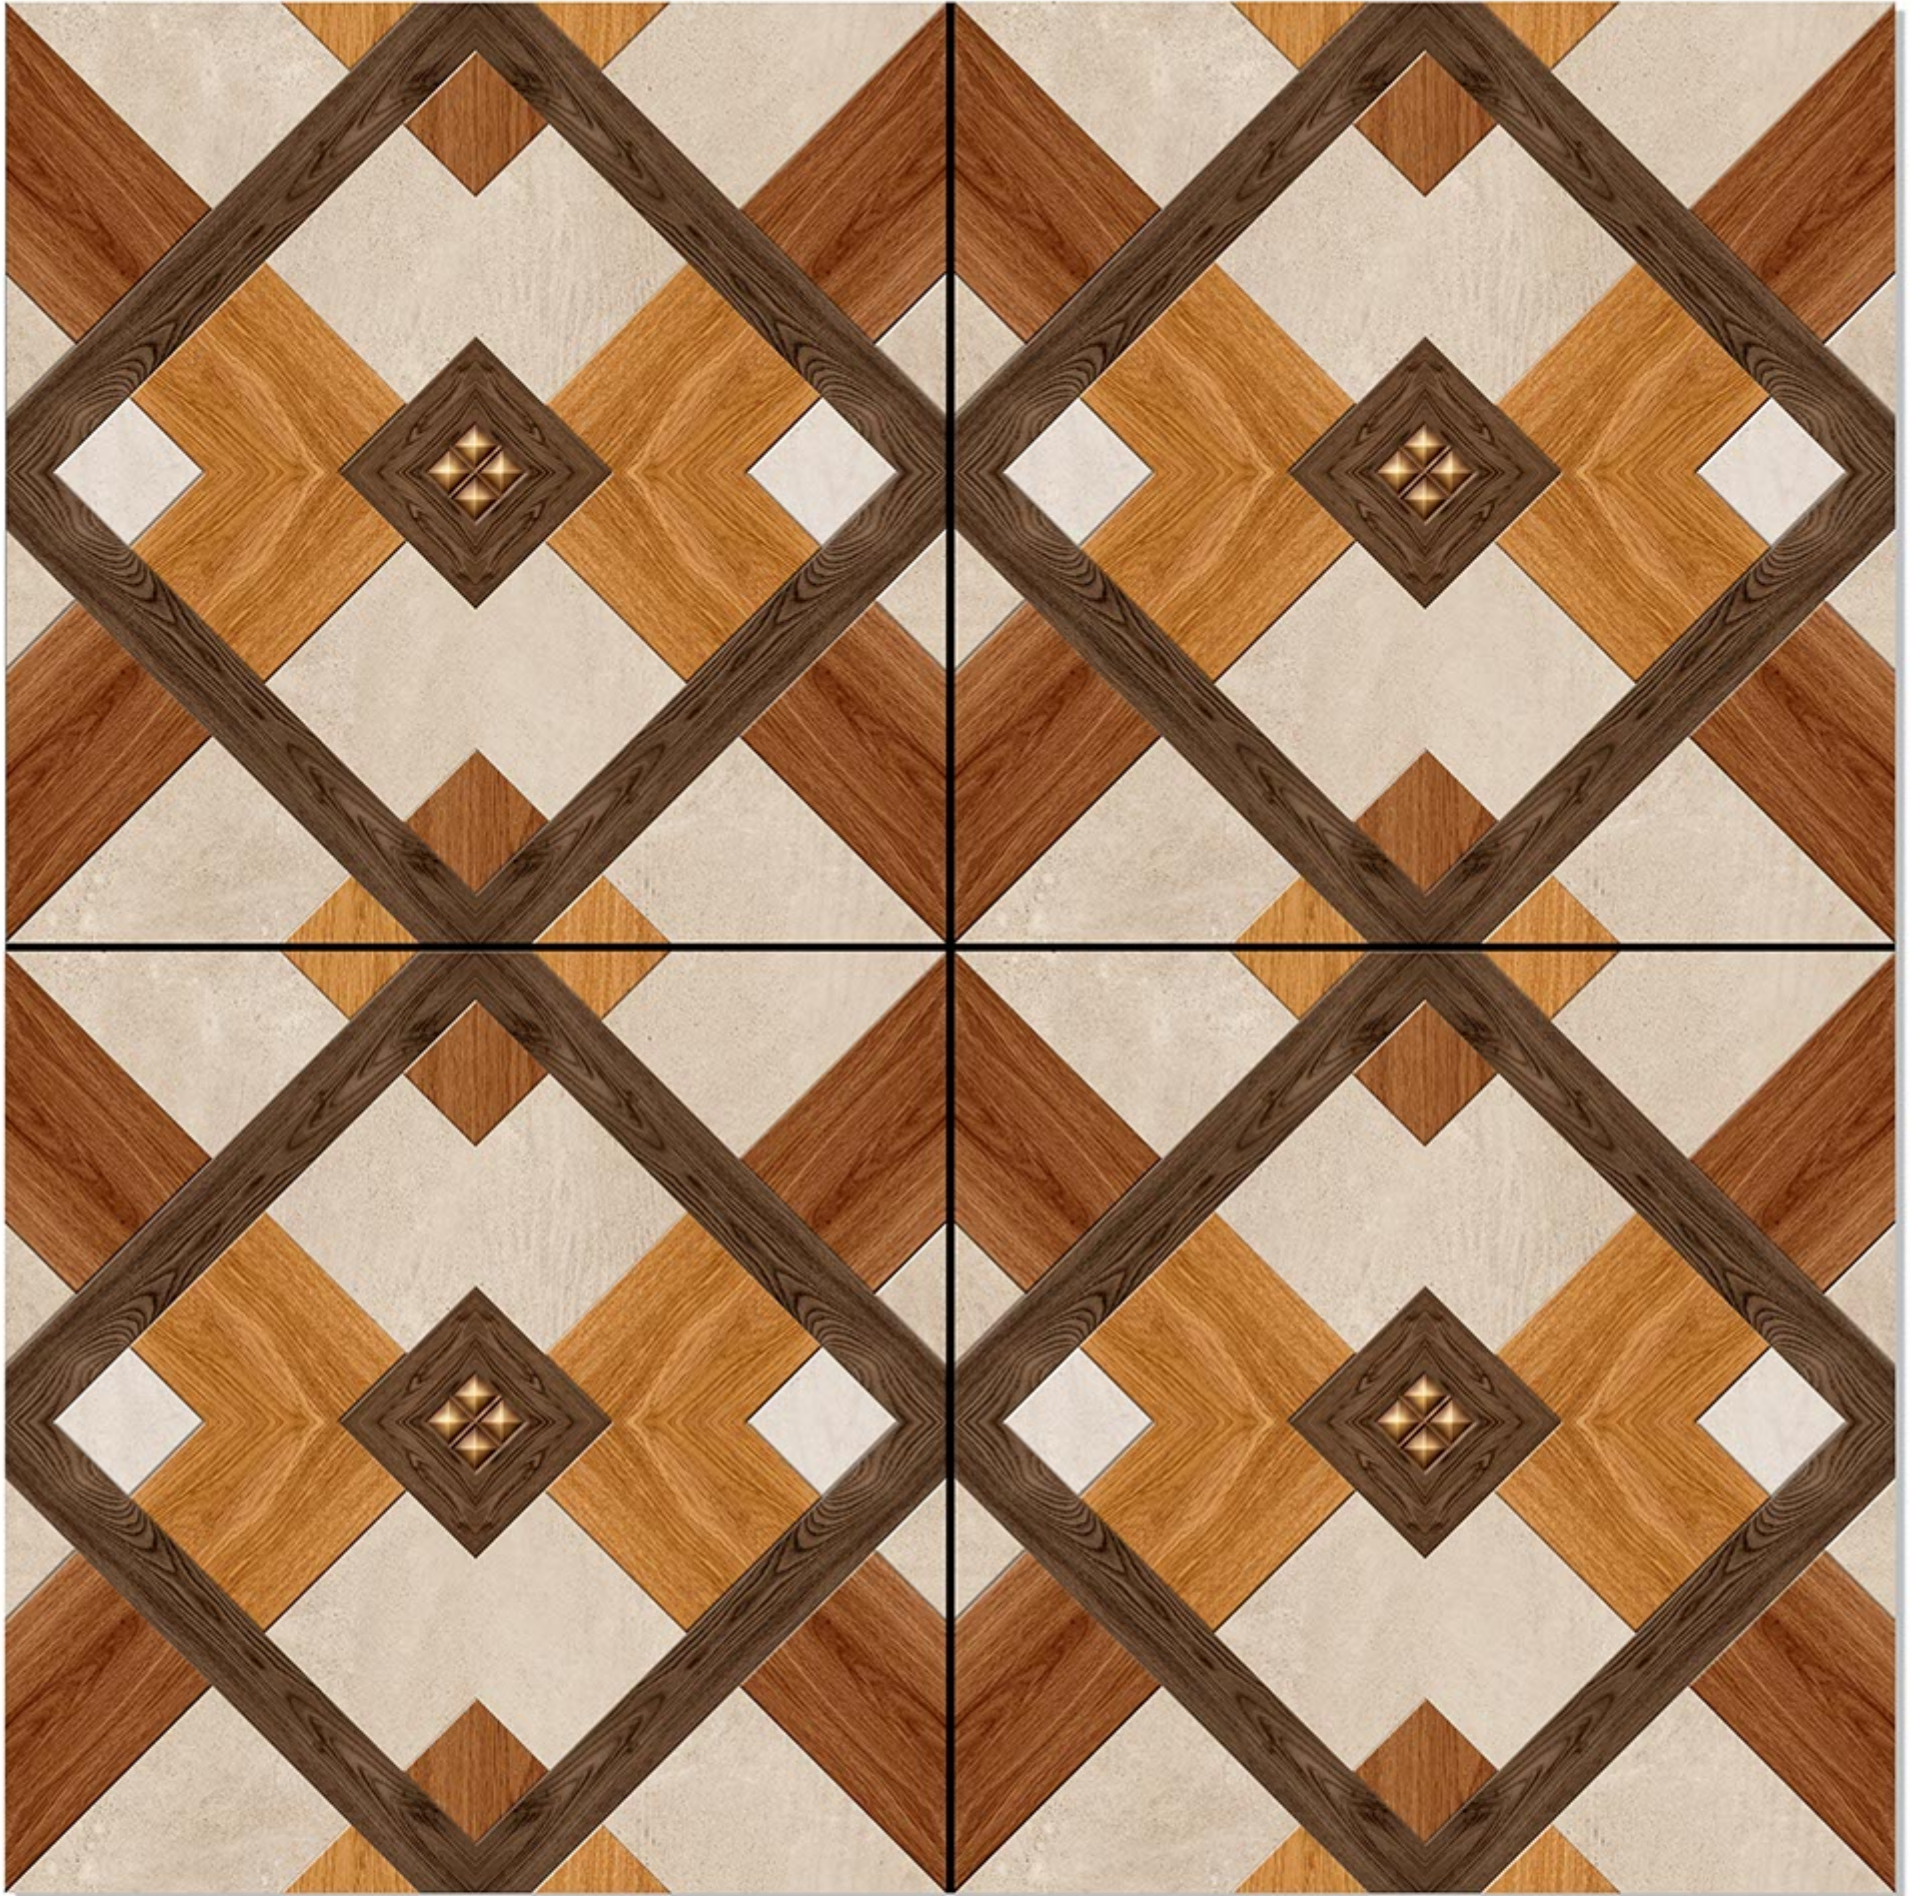

satin matt series

5002

PORCELAIN TILES
600 X 600 mm