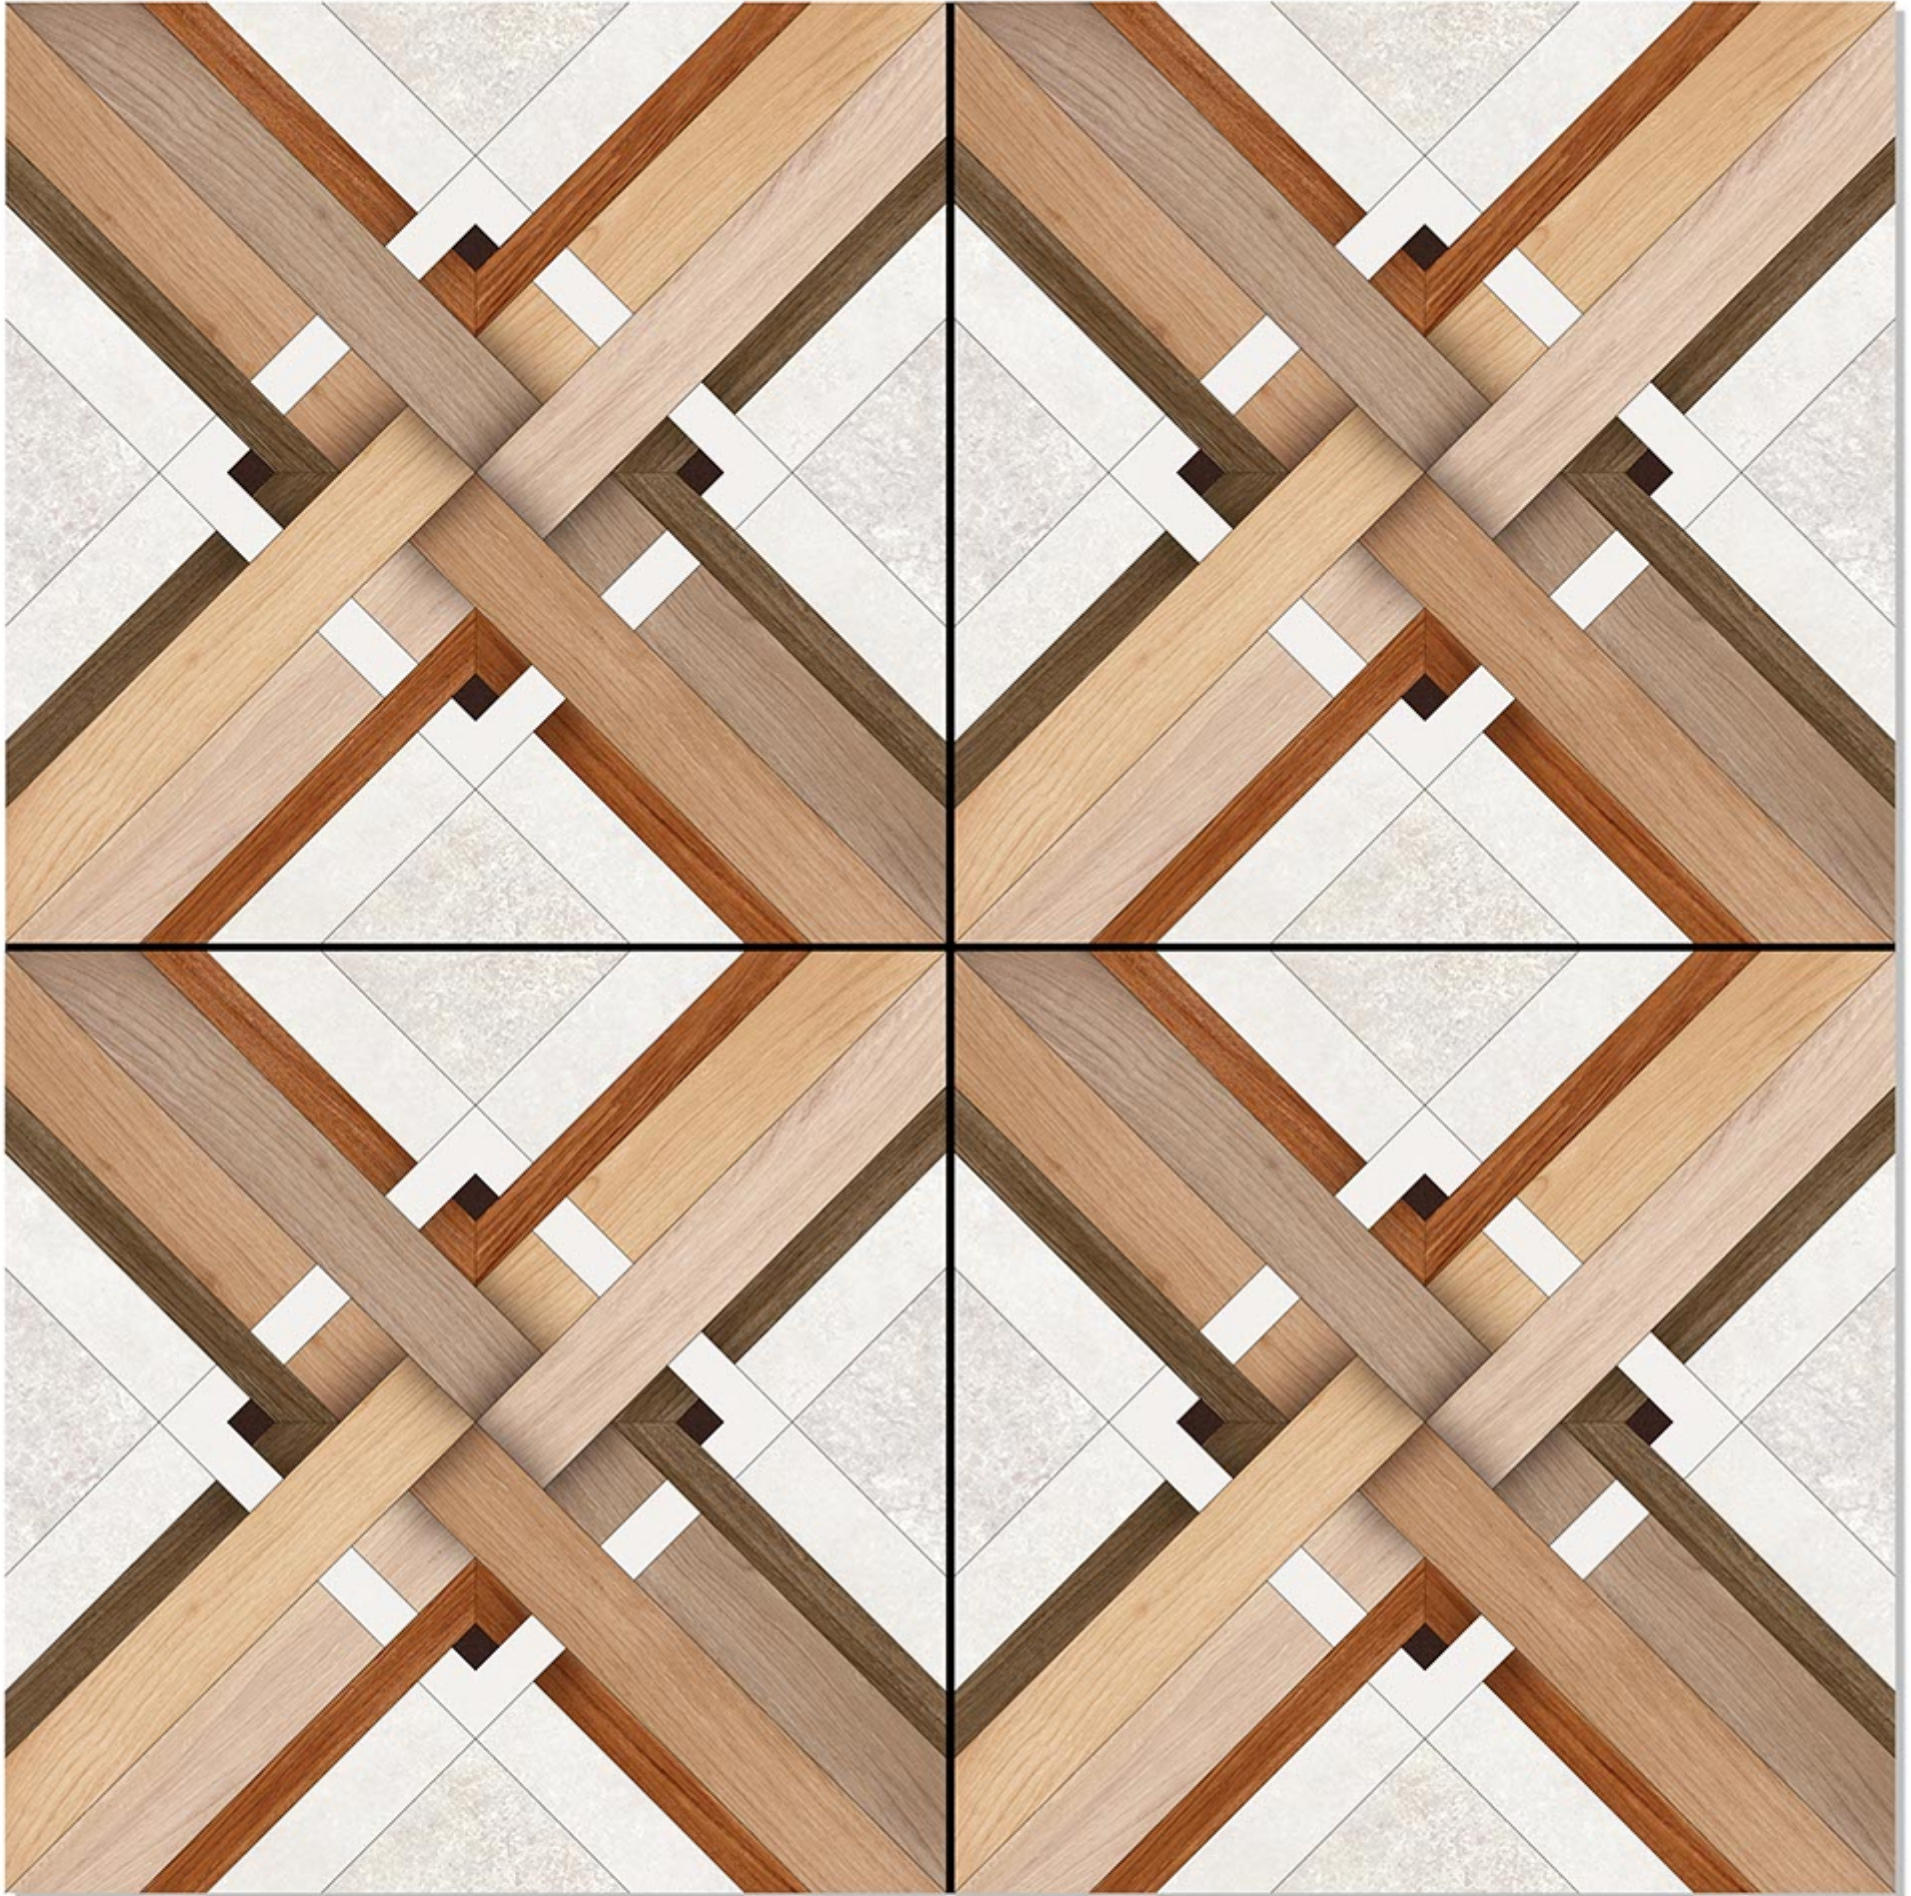

PORCELAIN TILES
600 X 600 mm

satin matt series

5005

PORCELAIN TILES
600 X 600 mm

satin matt series

5006

PORCELAIN TILES
600 X 600 mm

satin matt series