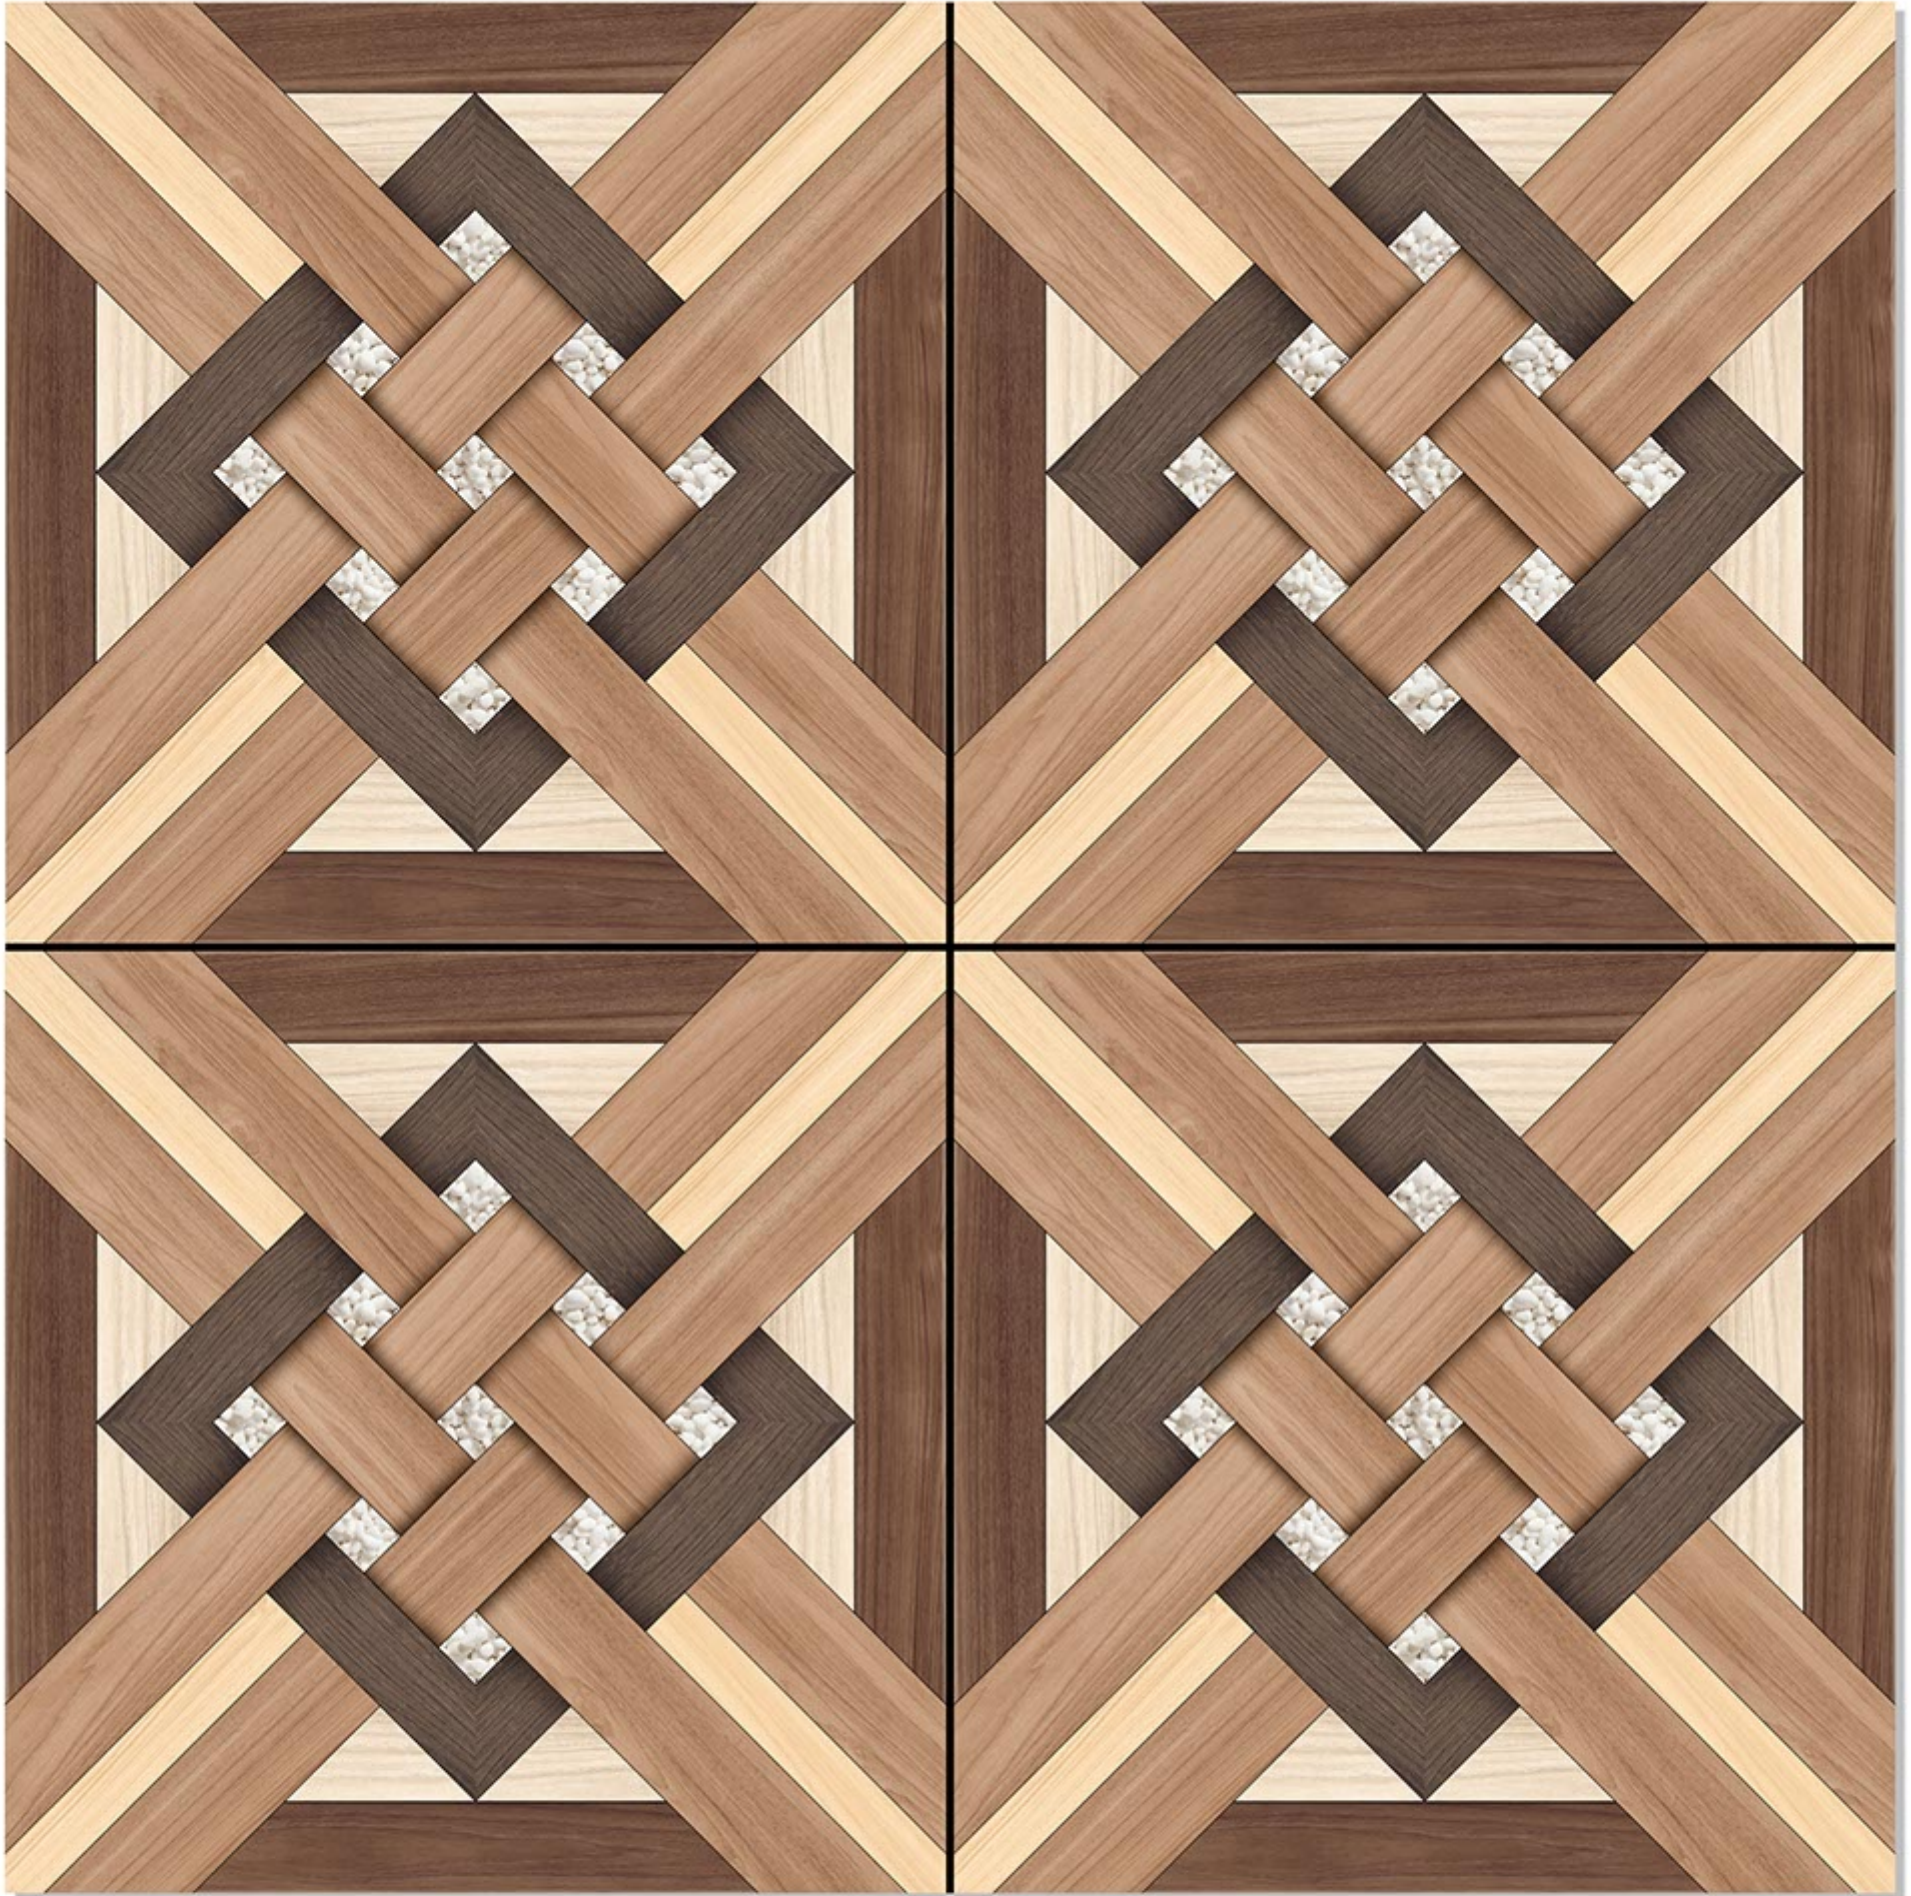

satin matt series

5042

PORCELAIN TILES
600 X 600 mm