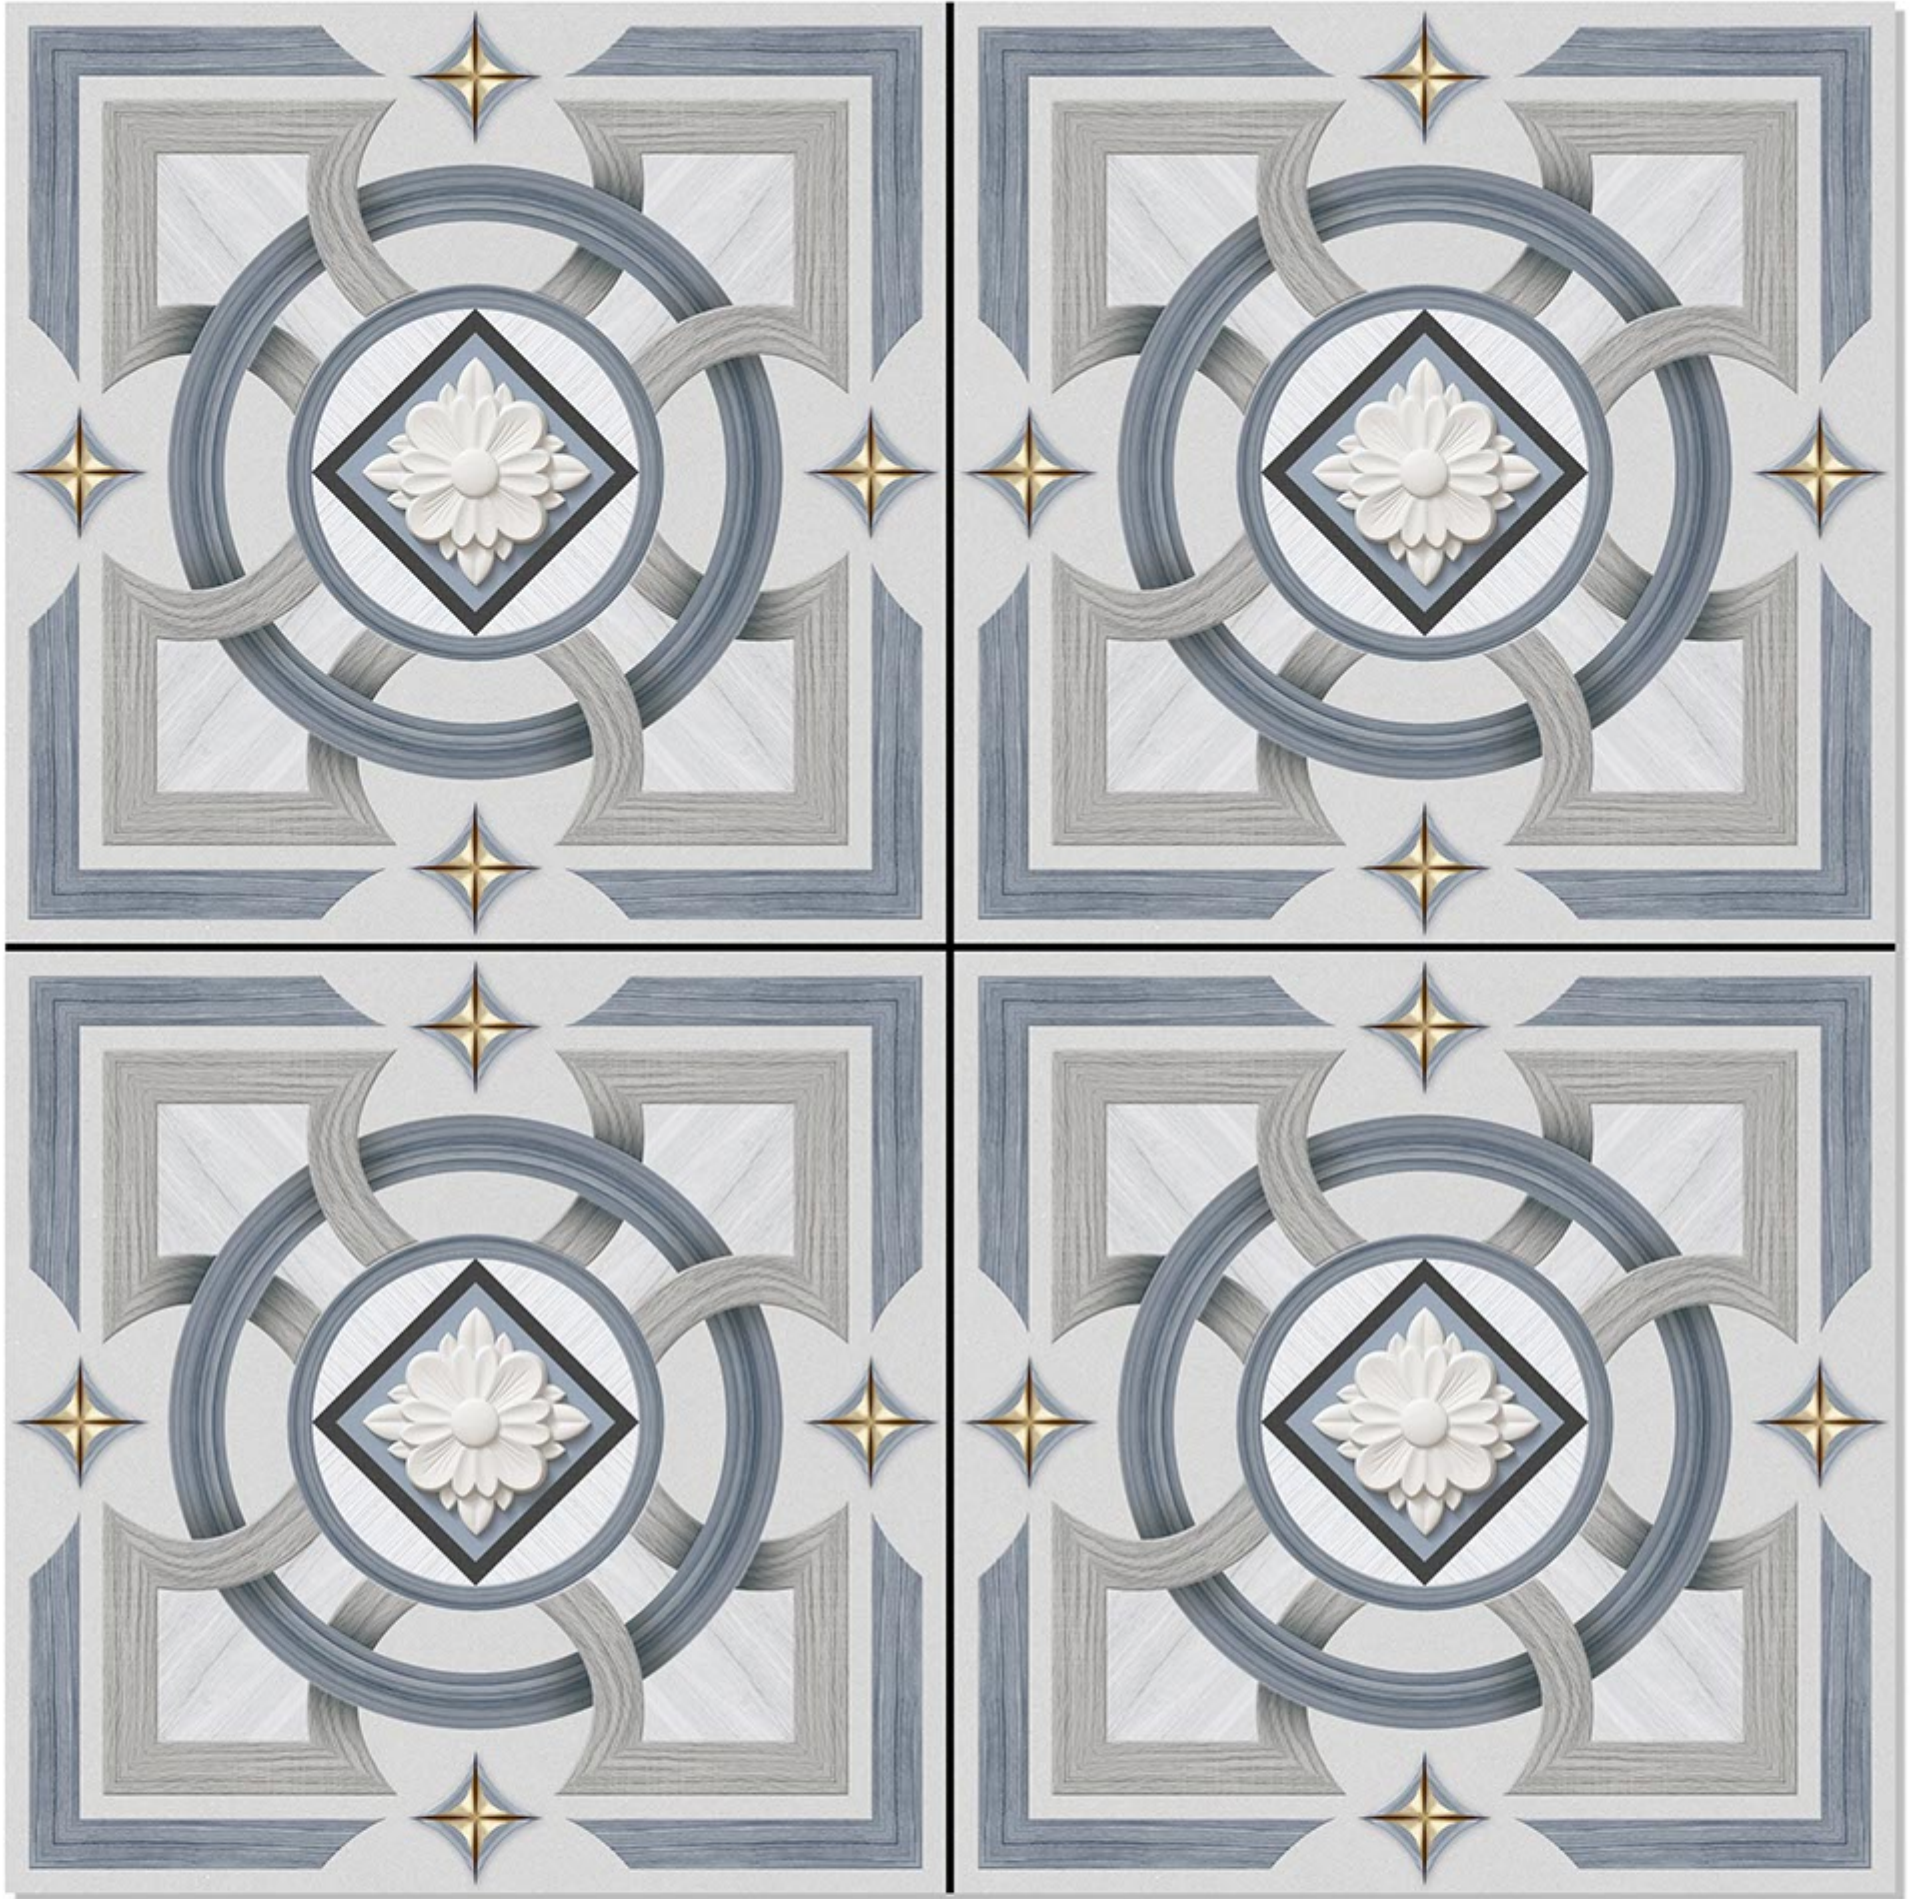

satin matt series

5053

PORCELAIN TILES
600 X 600 mm