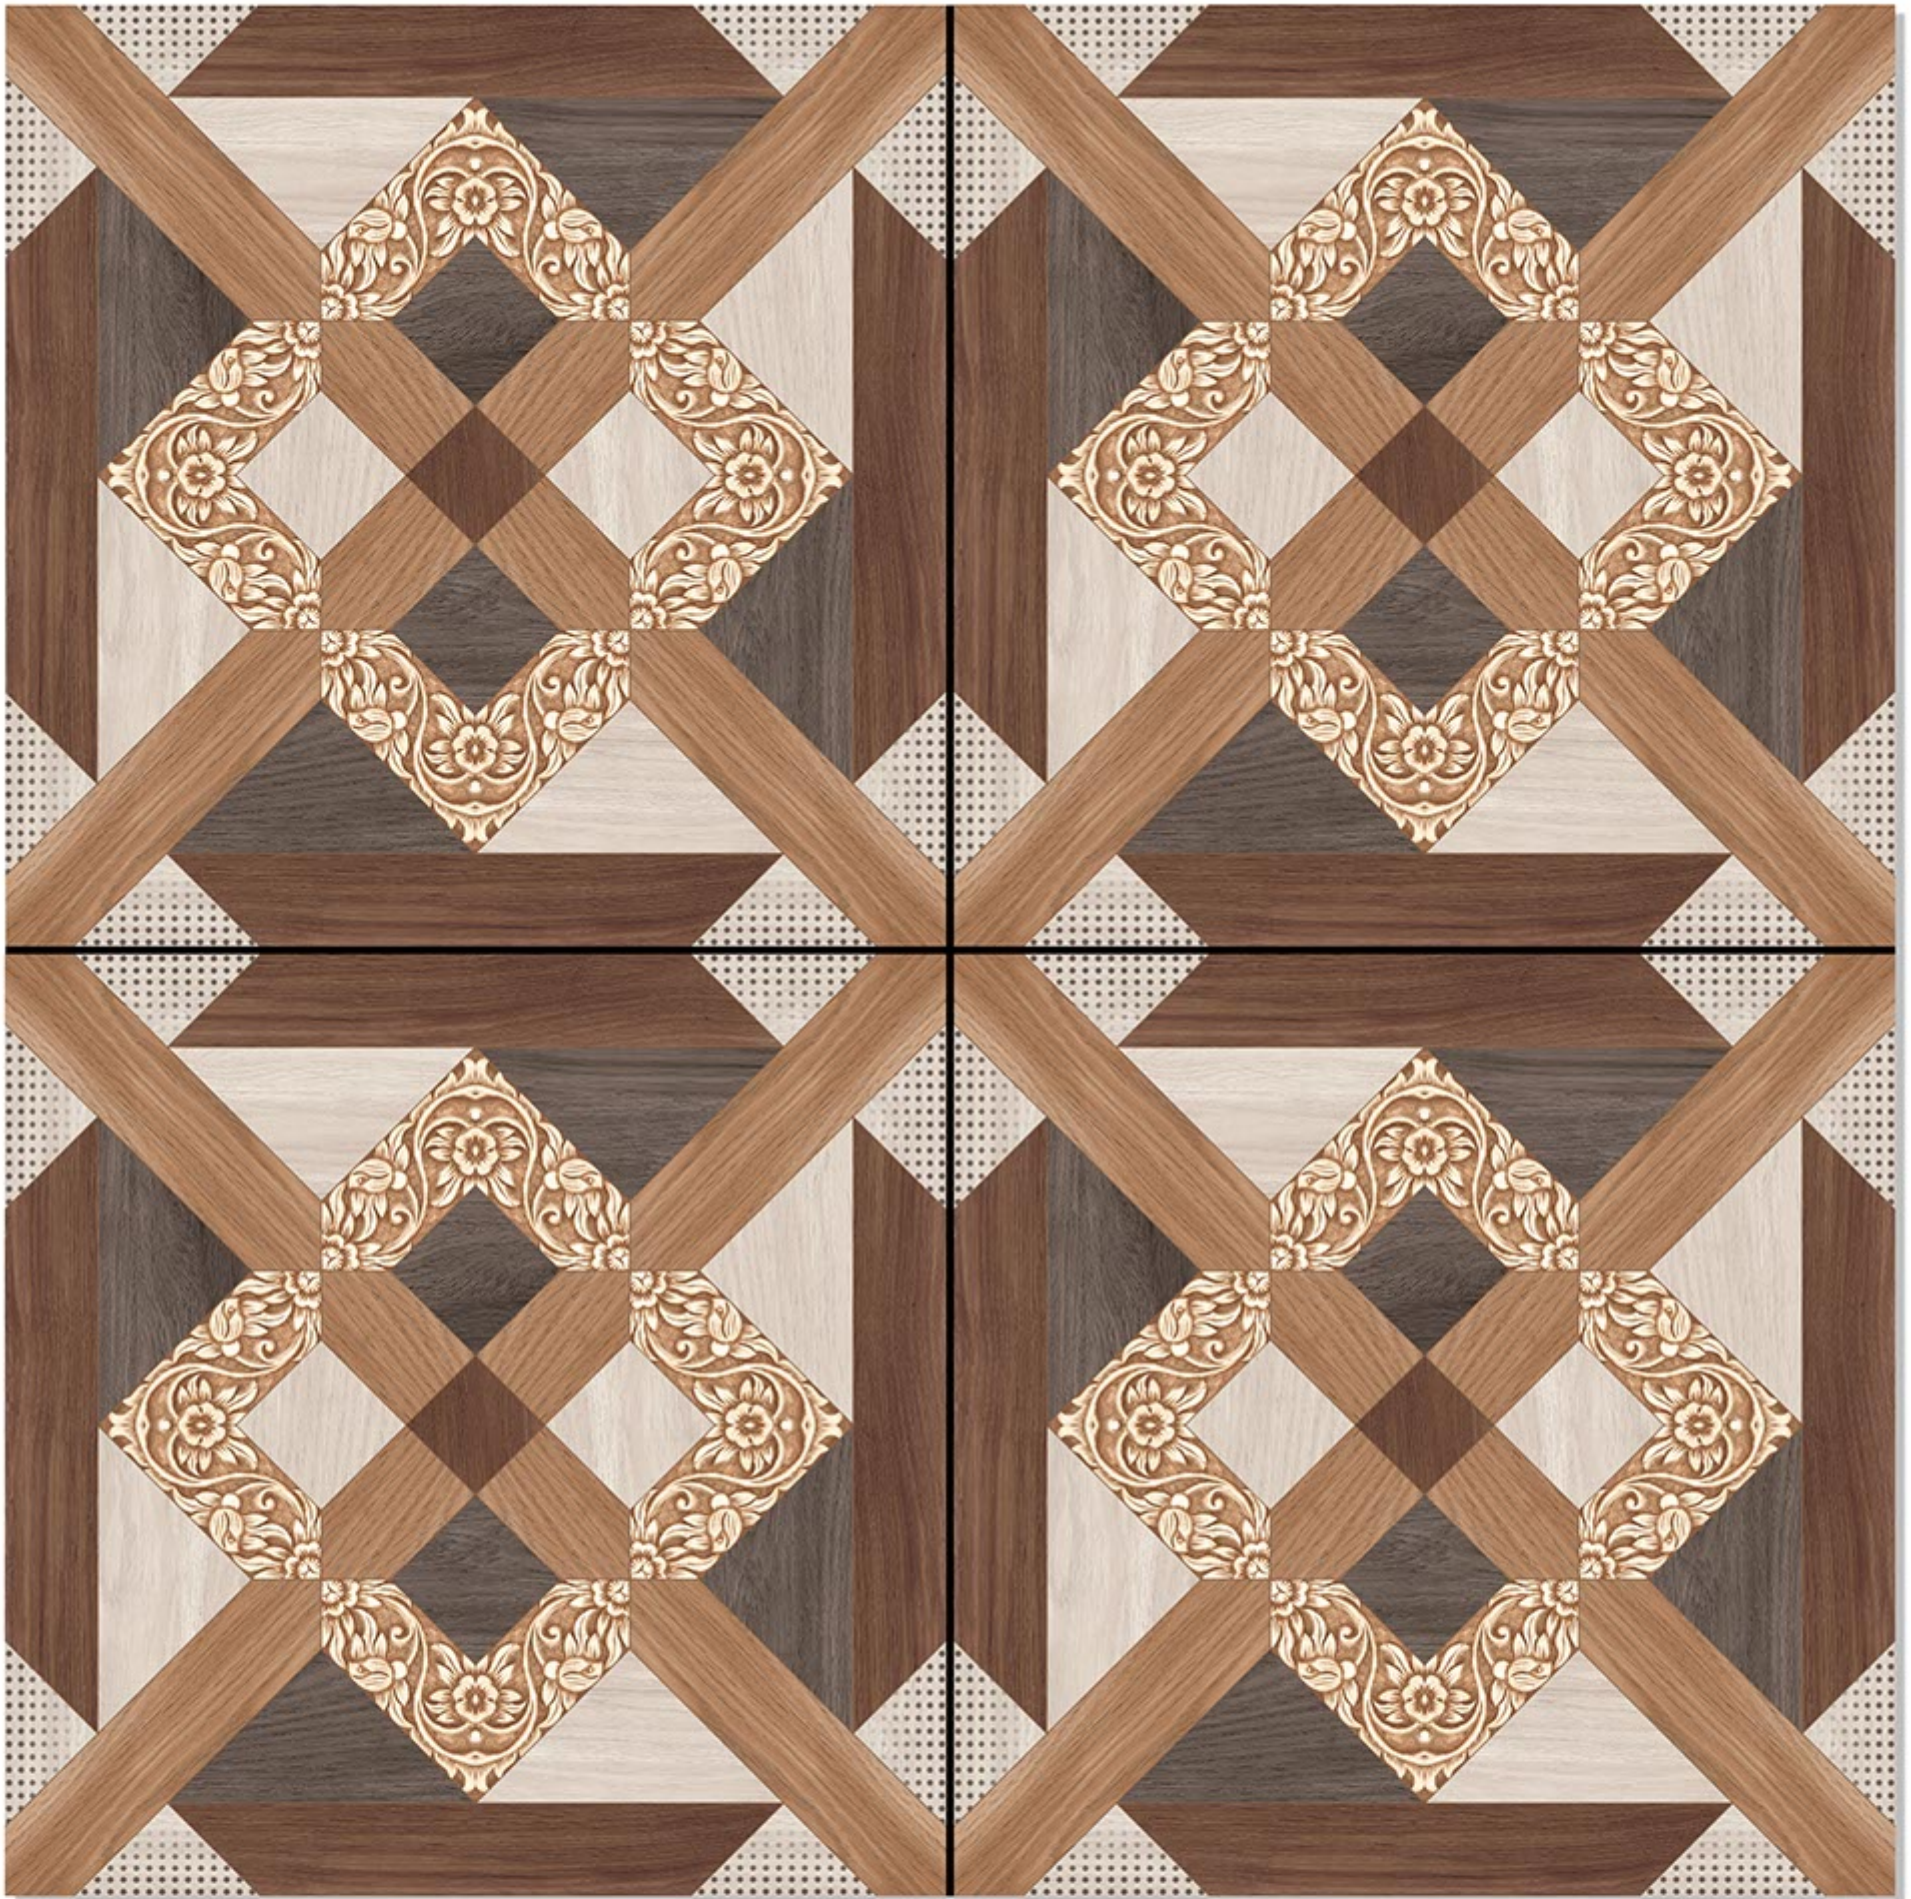

satin matt series

5058

PORCELAIN TILES
600 X 600 mm