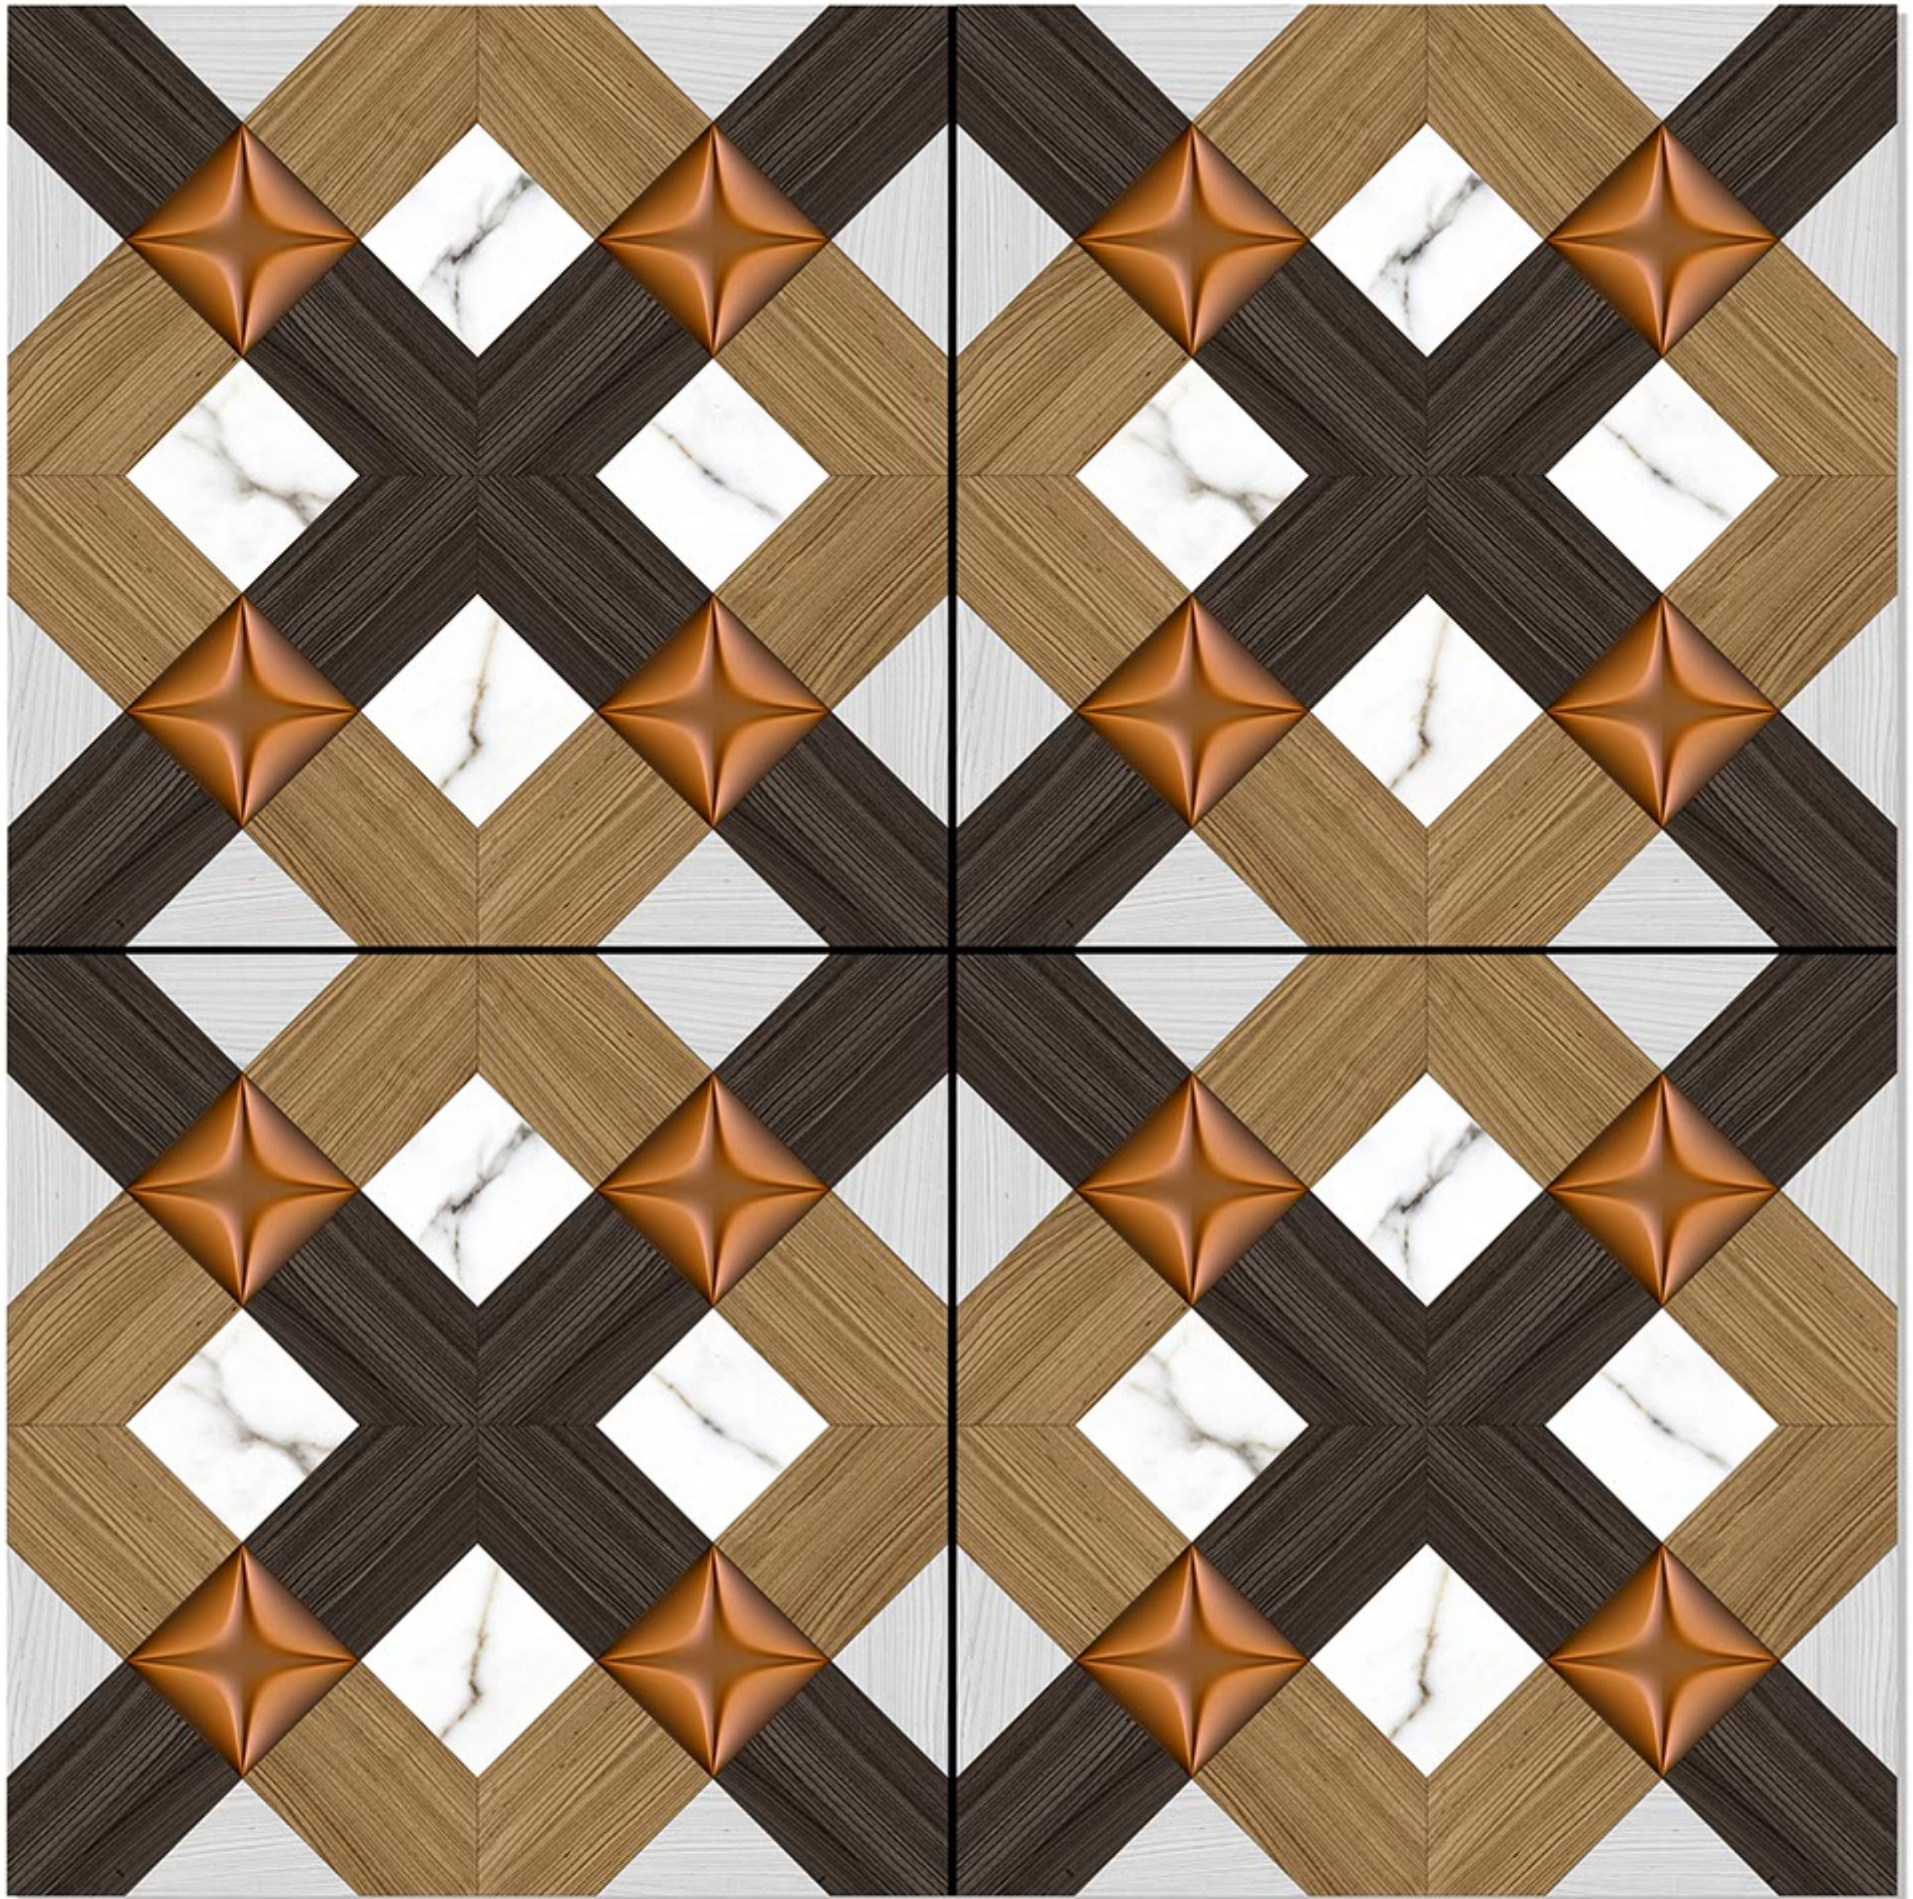

satin matt series

5026

PORCELAIN TILES
600 X 600 mm

satin matt series

5027

PORCELAIN TILES
600 X 600 mm

satin matt series

5028