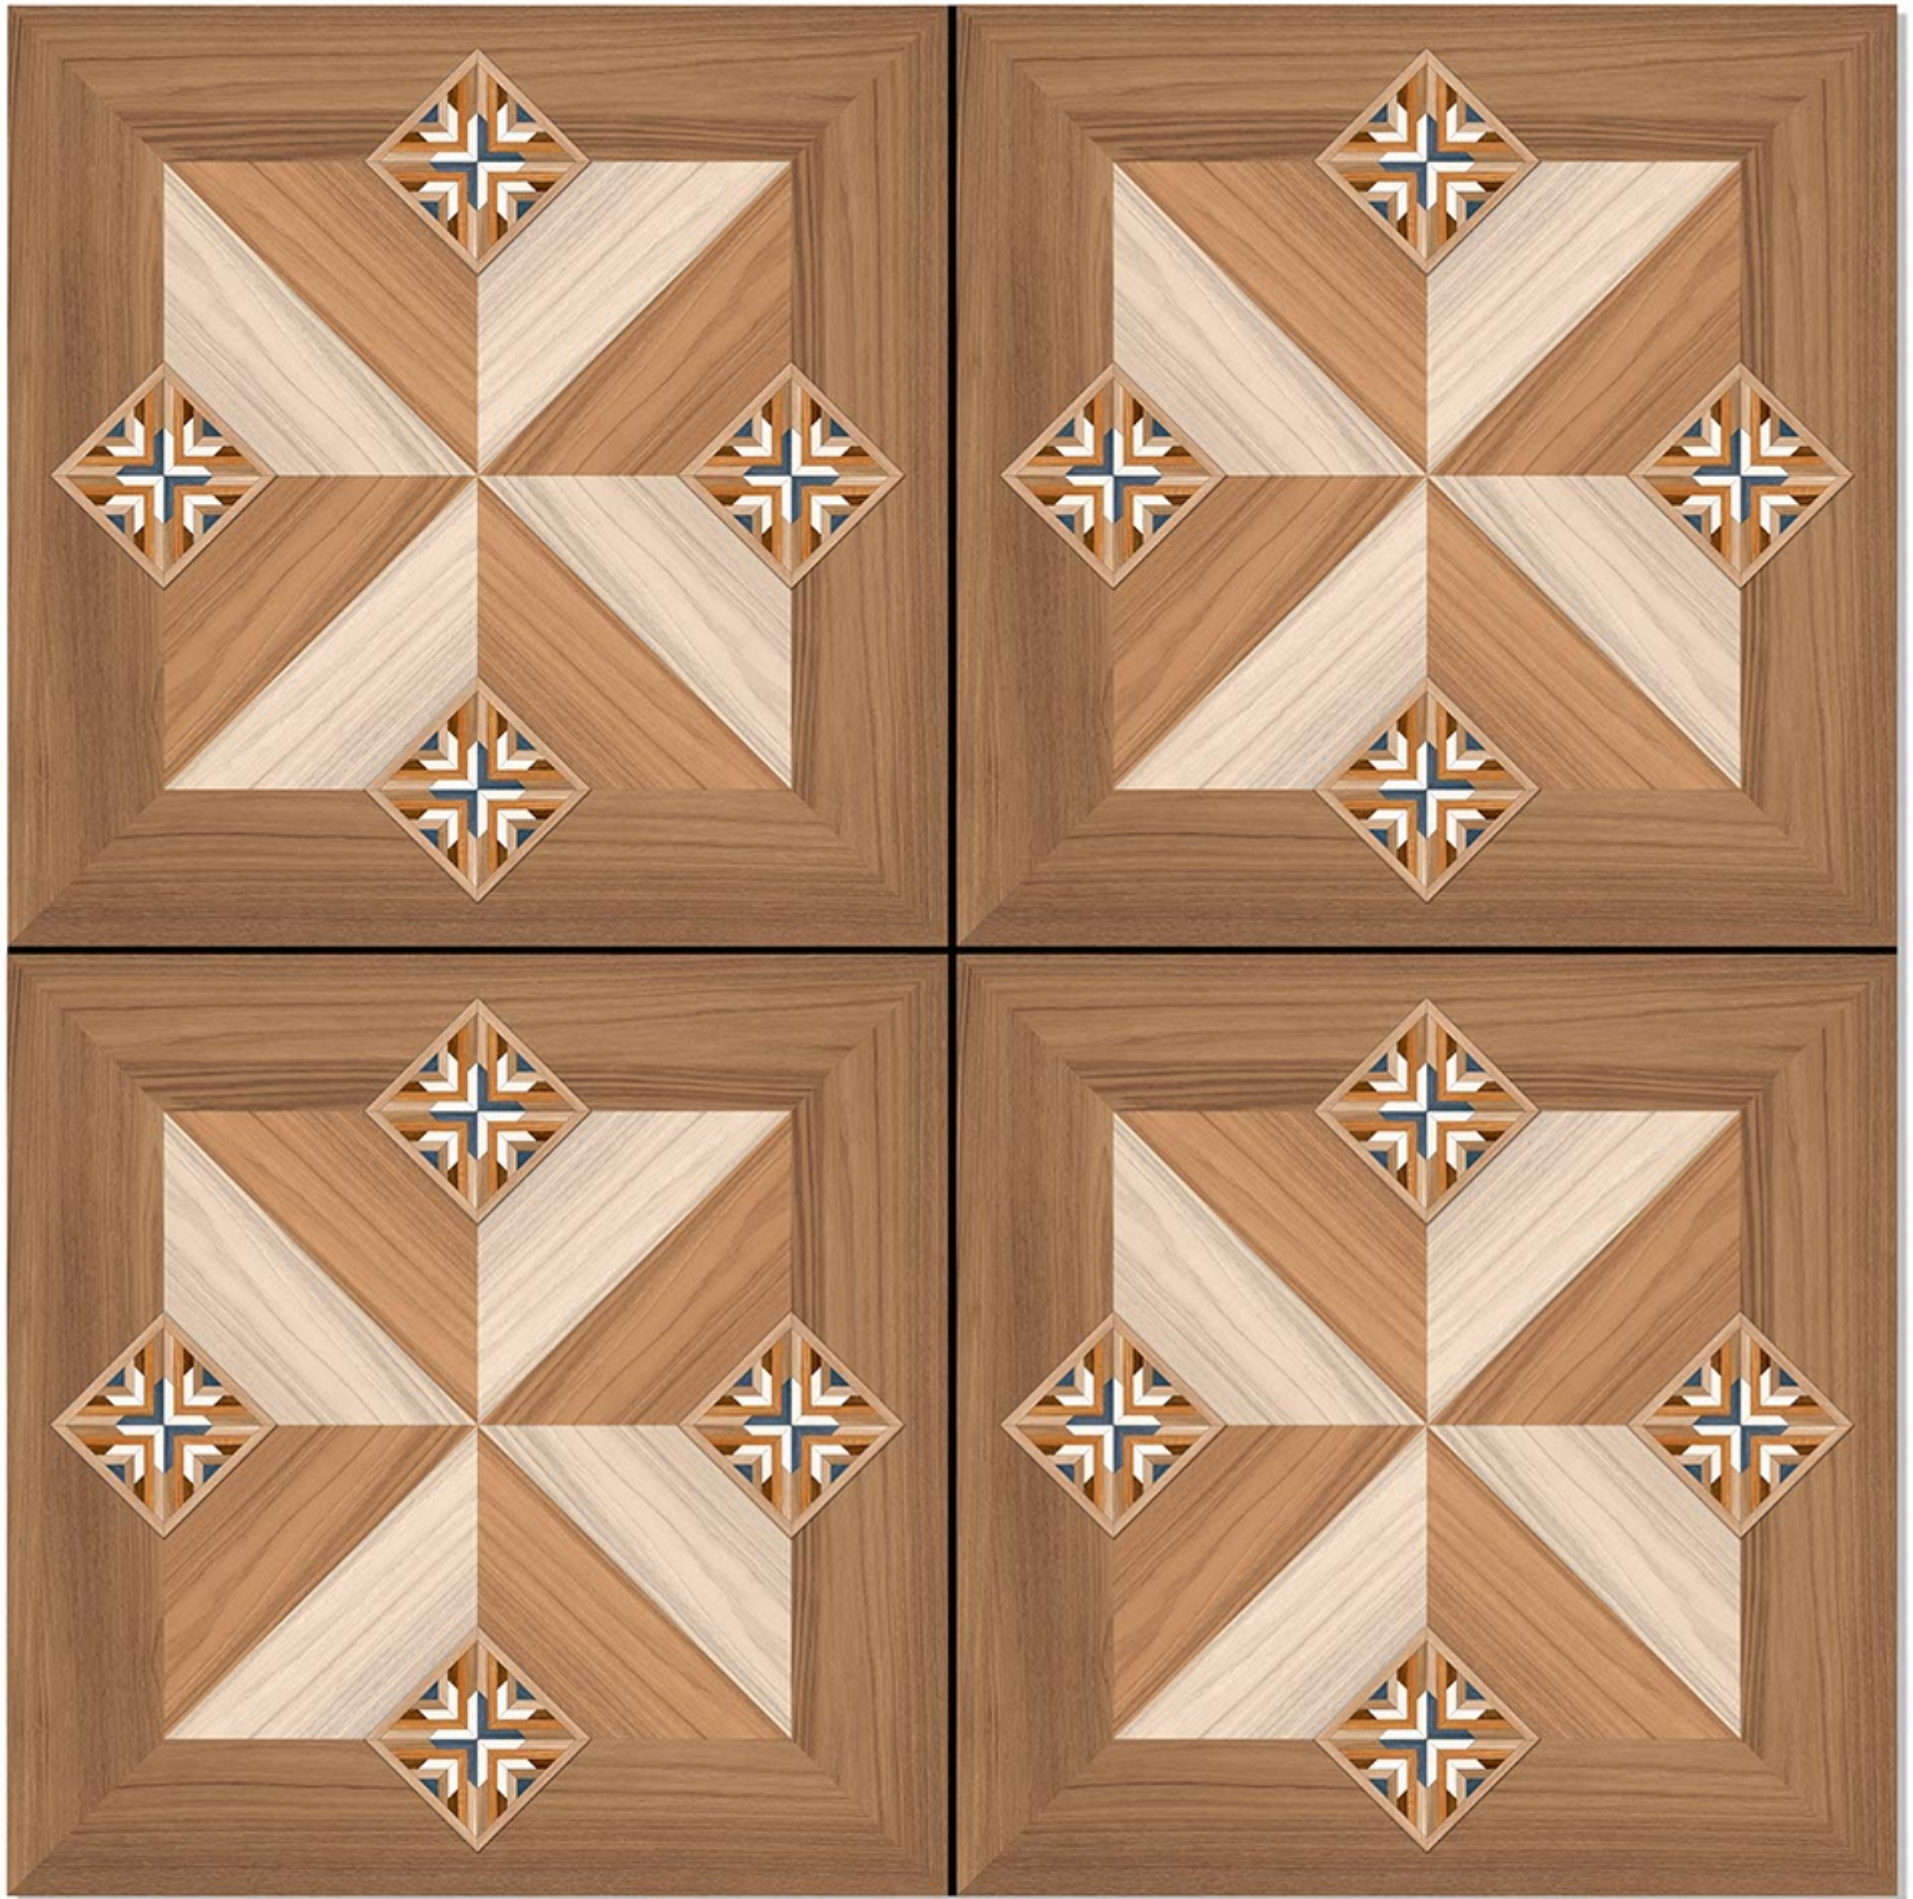

satin matt series

5034

PORCELAIN TILES
600 X 600 mm

satin matt series

5035

PORCELAIN TILES
600 X 600 mm

satin matt series

5036