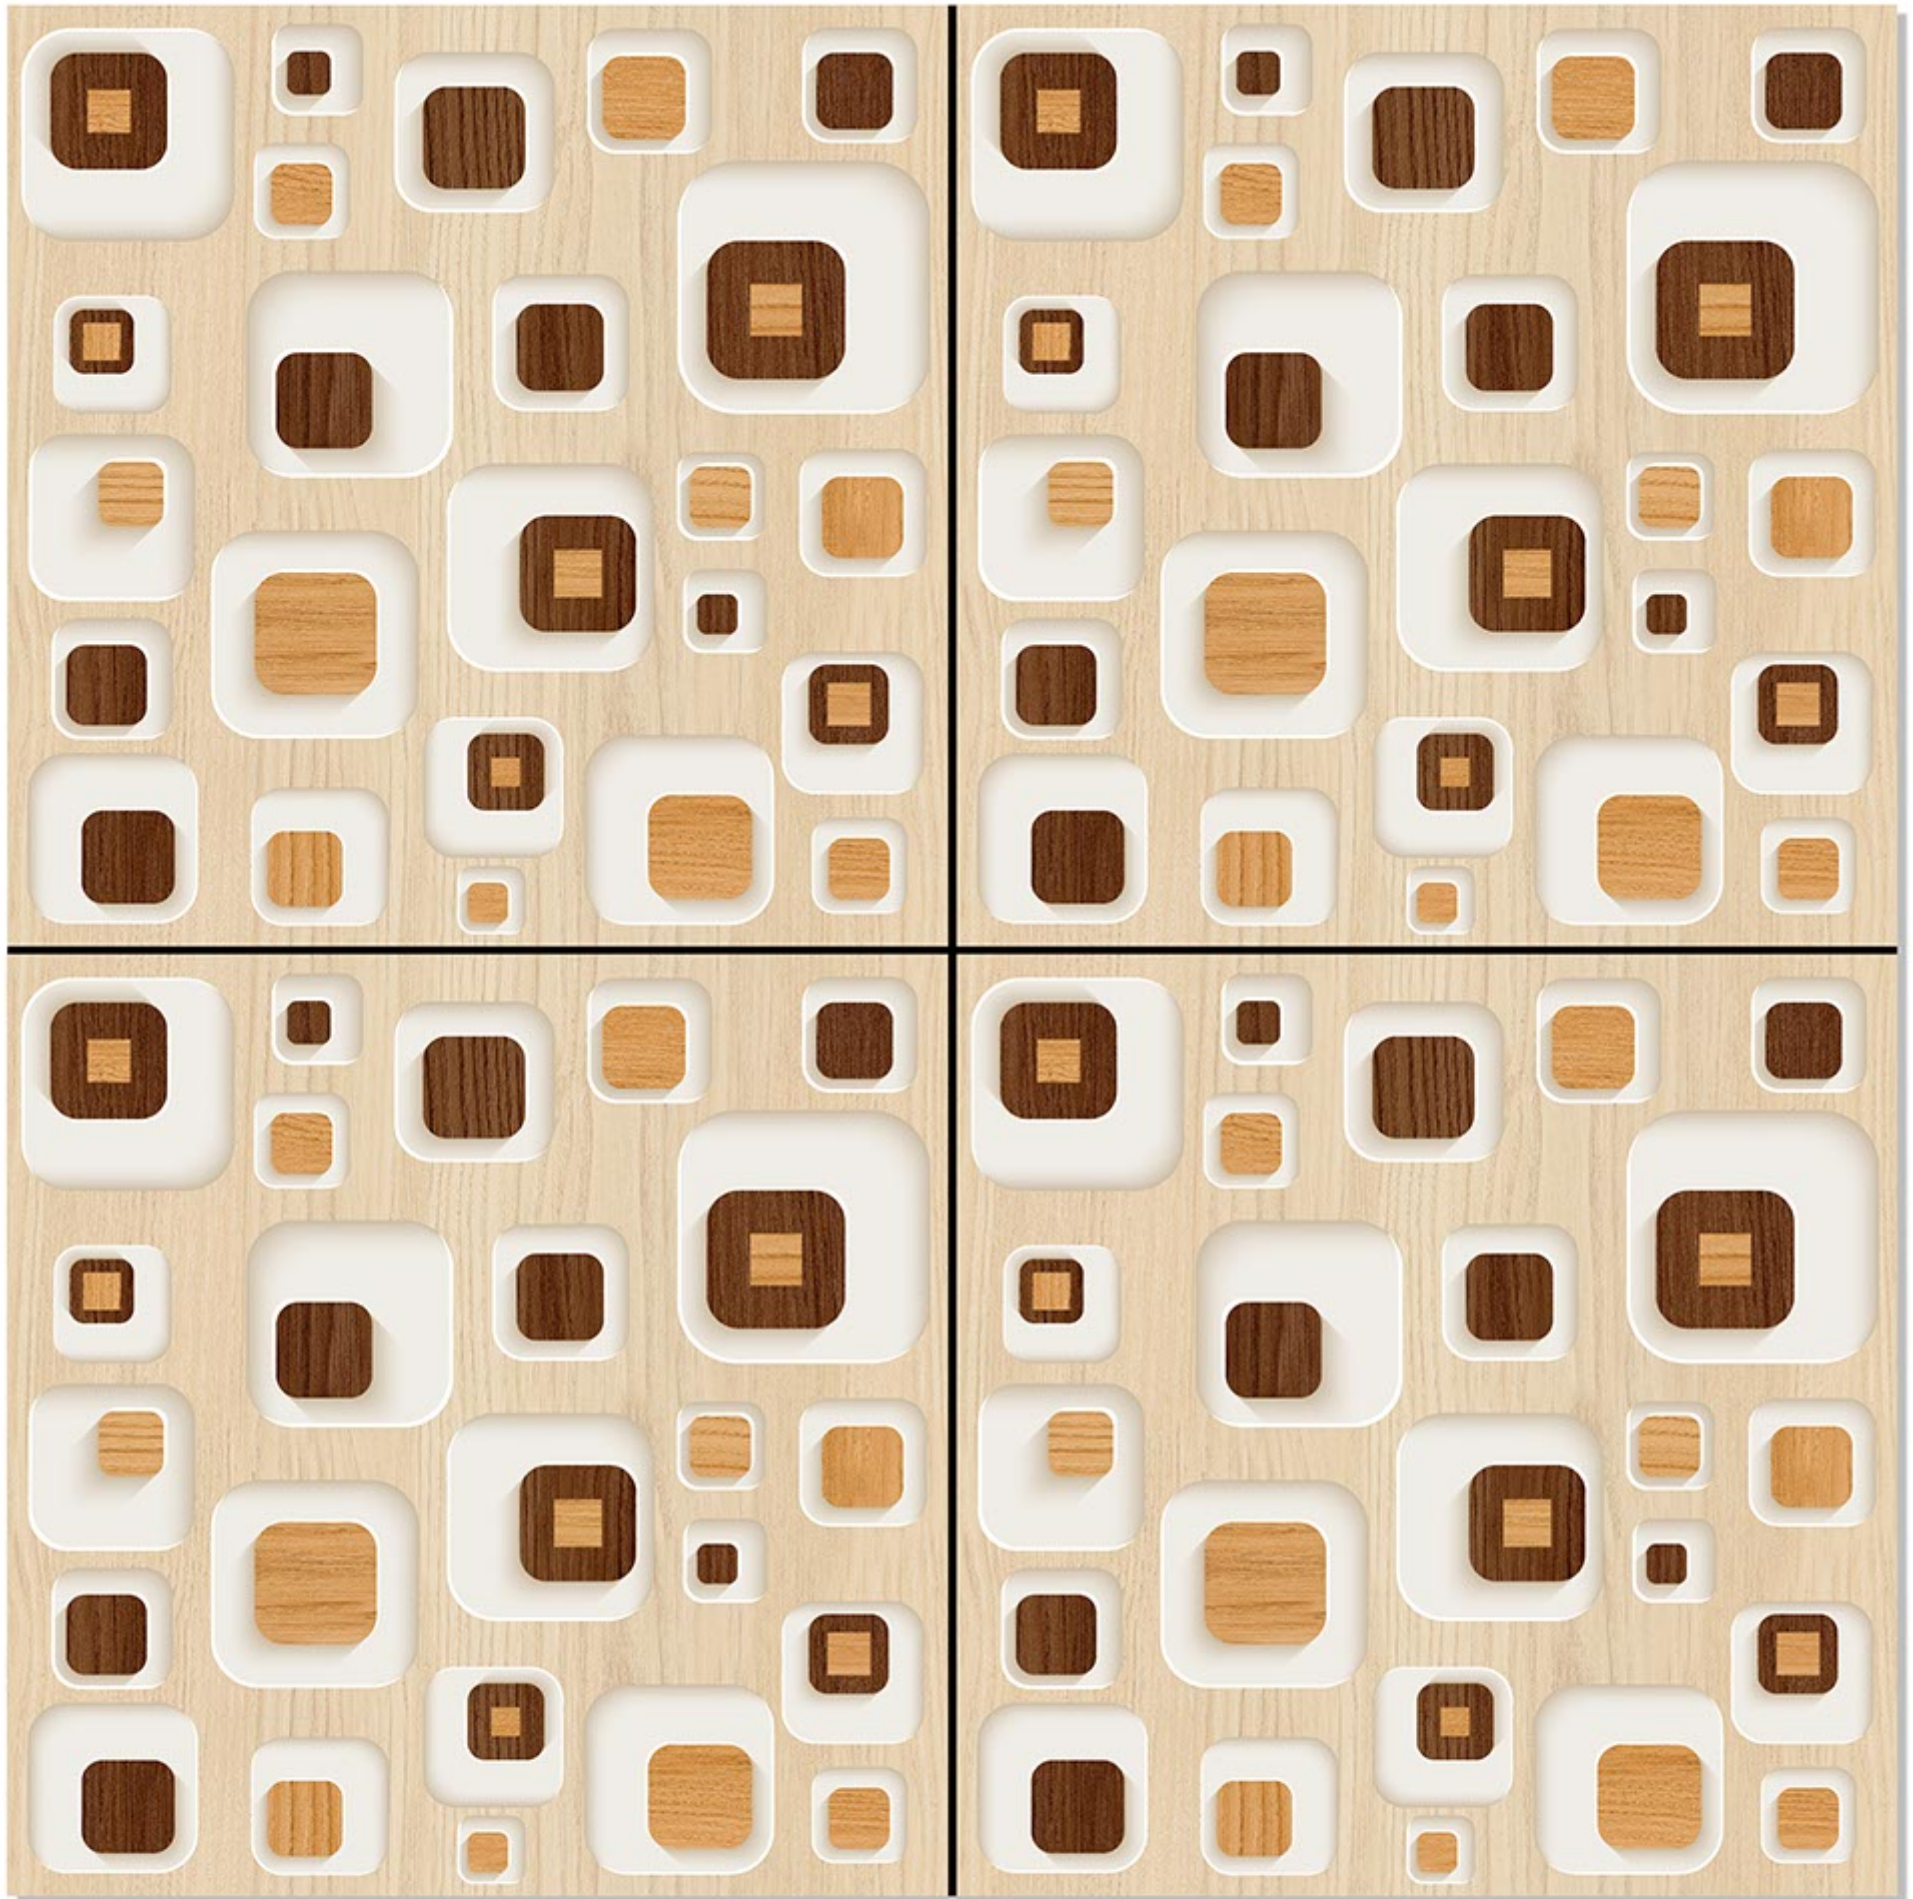

SATIN MATT SERIES

SIGNUS
C E R A M I C

WHITE BODY
PORCELAIN TILES

600x600

PORCELAIN TILES
600 X 600 mm

satin matt series

5001

PORCELAIN TILES
600 X 600 mm