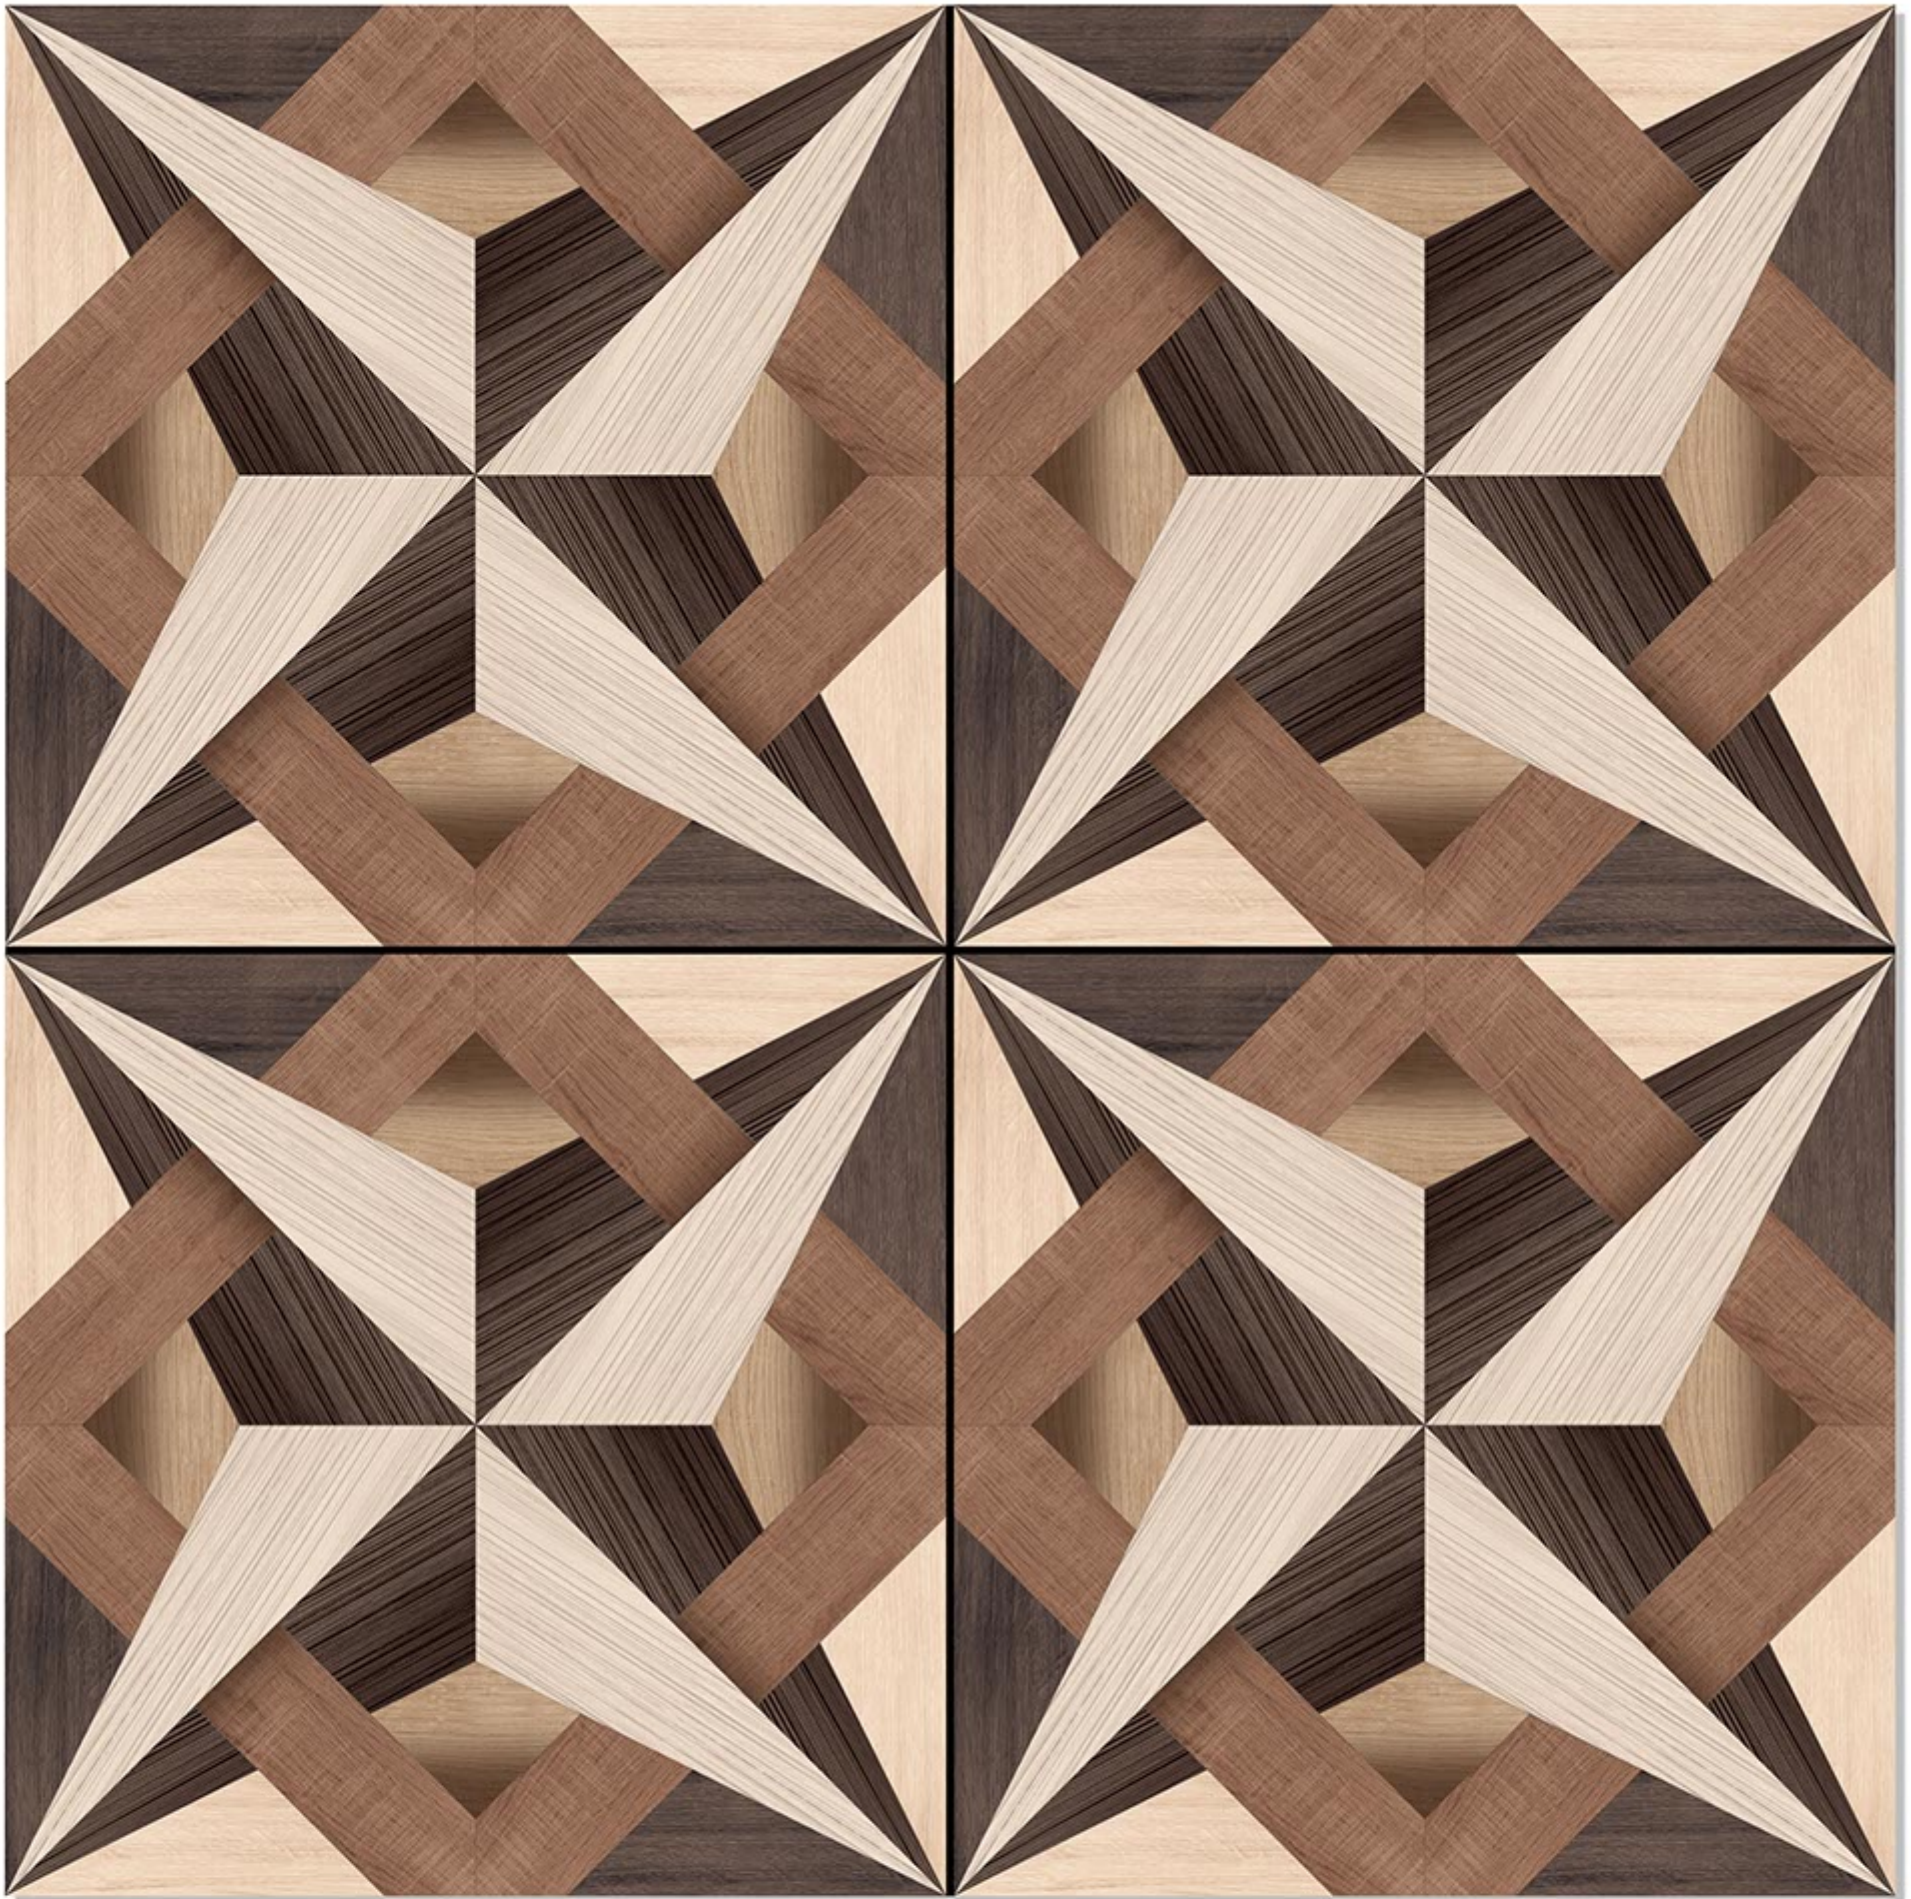

5047

PORCELAIN TILES
600 X 600 mm

satin matt series

5048

PORCELAIN TILES
600 X 600 mm

satin matt series

5049

PORCELAIN TILES
600 X 600 mm