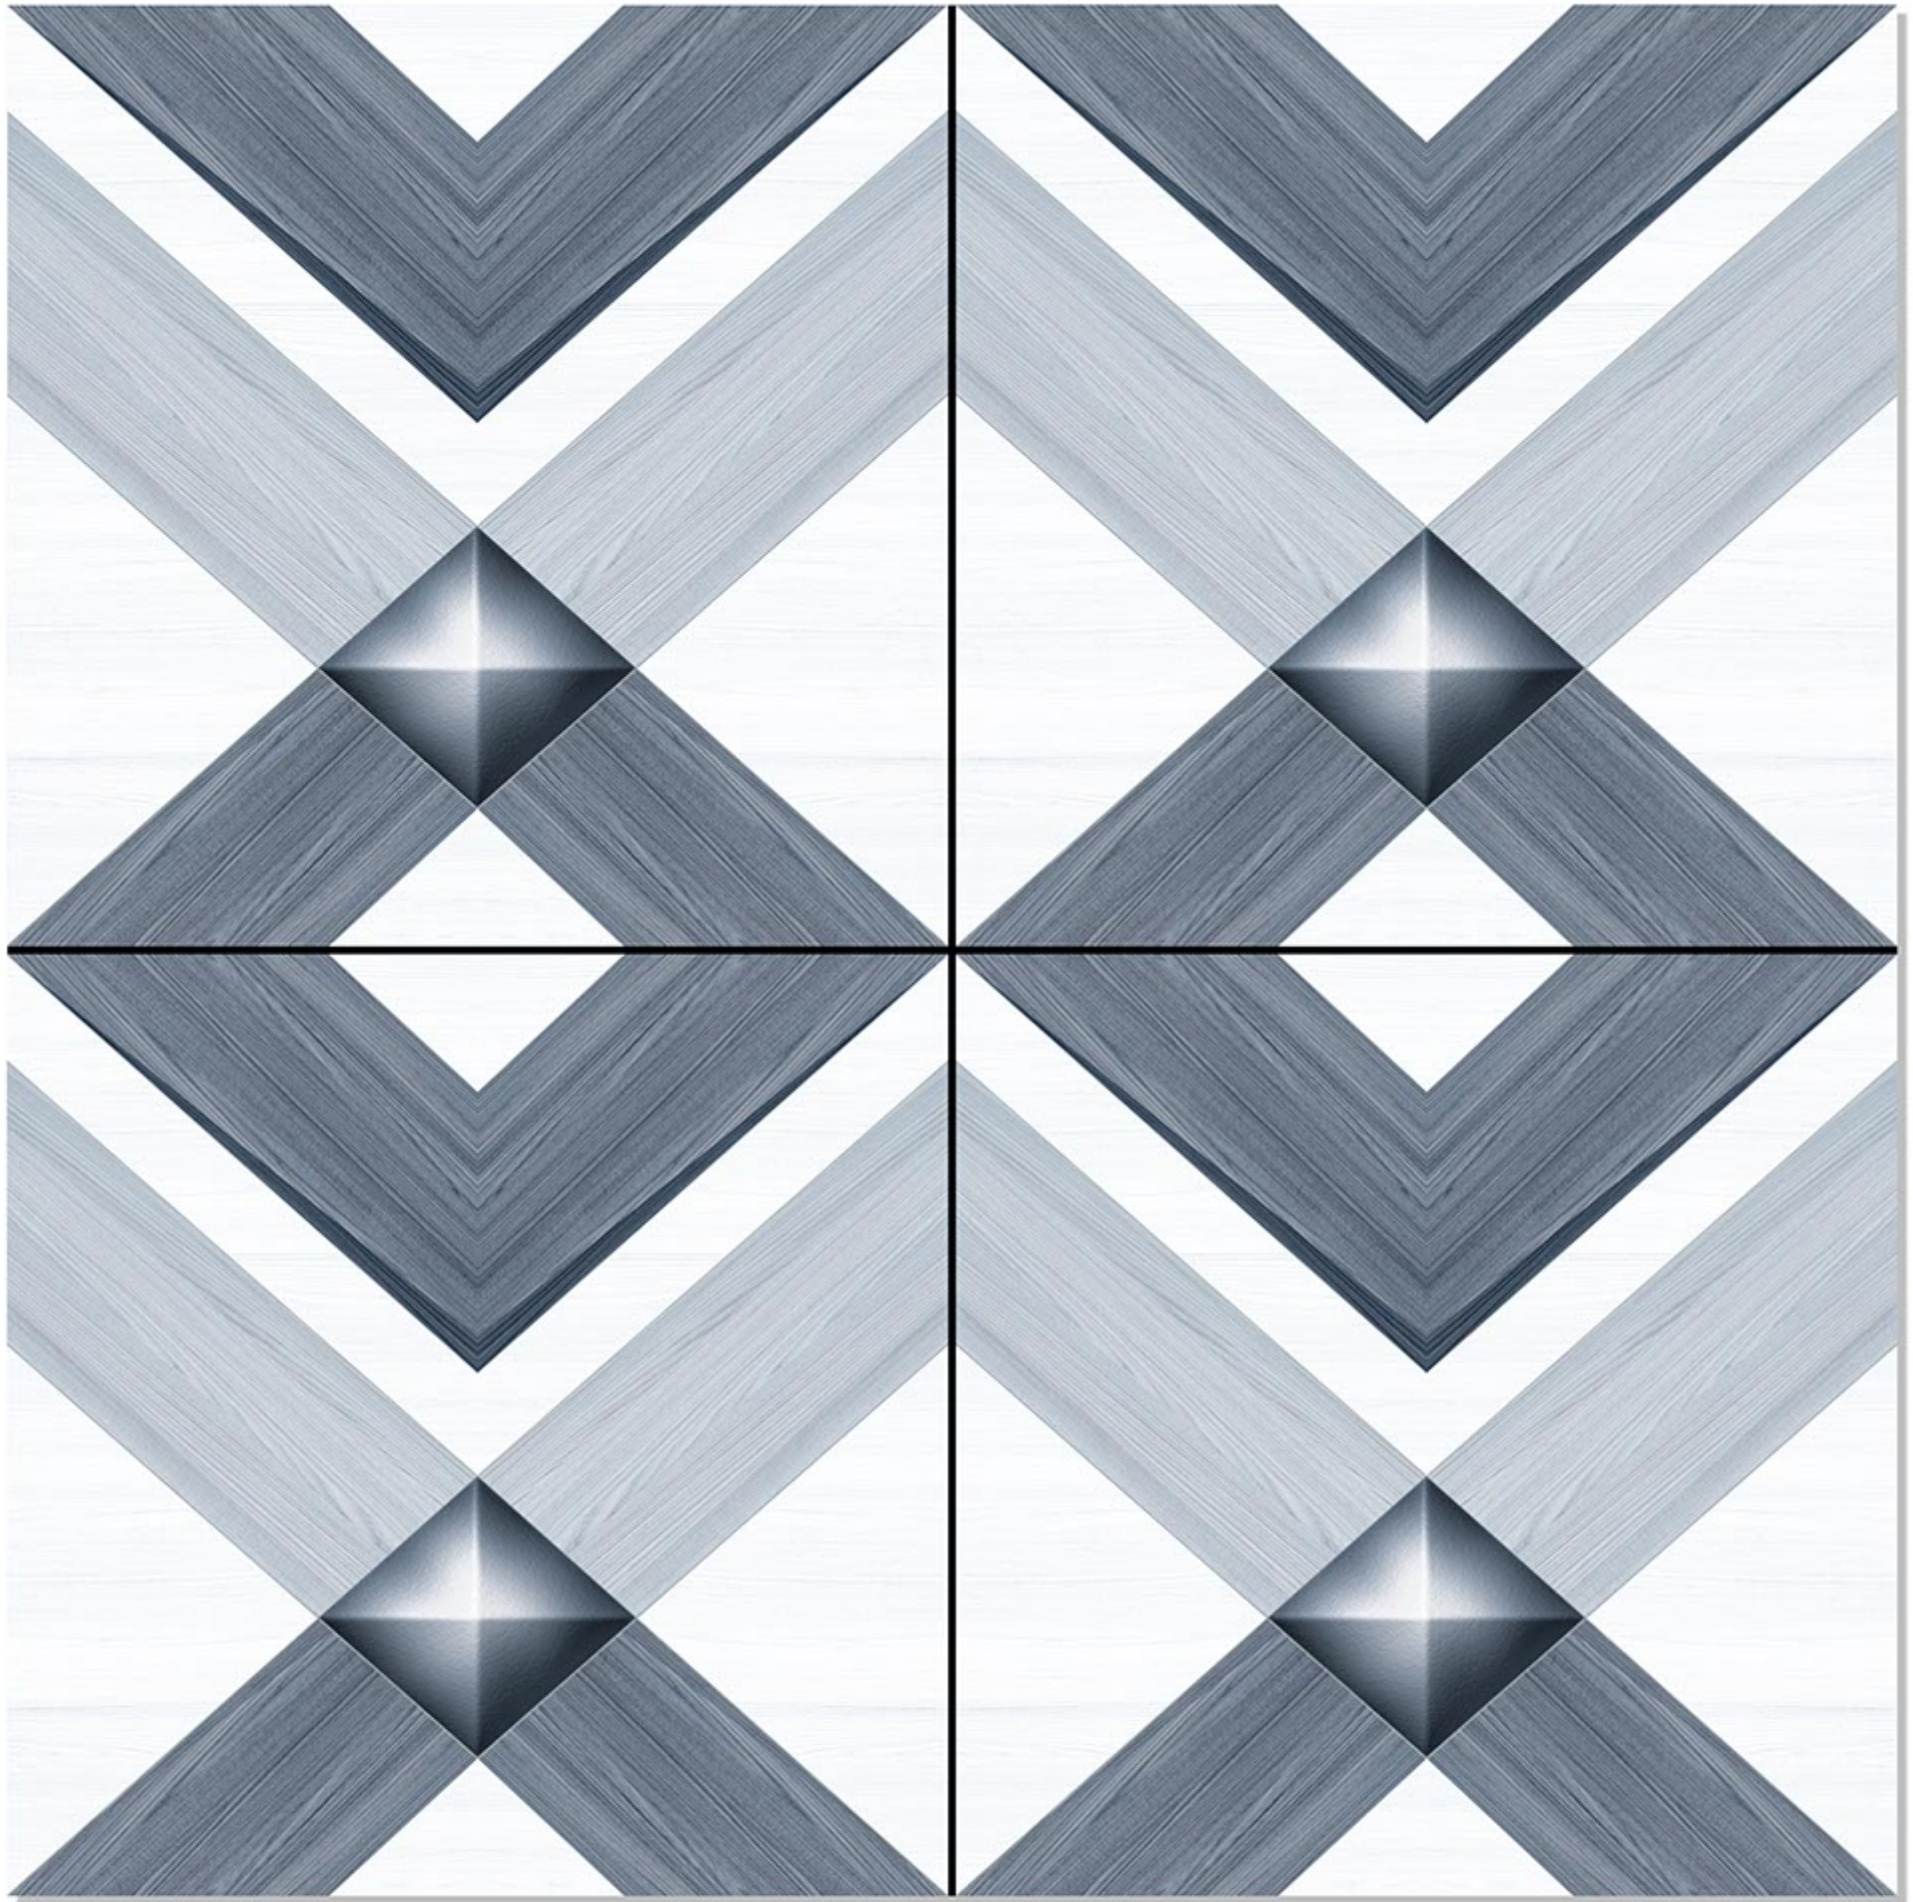

PORCELAIN TILES
600 X 600 mm

satin matt series

5069

PORCELAIN TILES
600 X 600 mm

satin matt series

5070

PORCELAIN TILES
600 X 600 mm

satin matt series