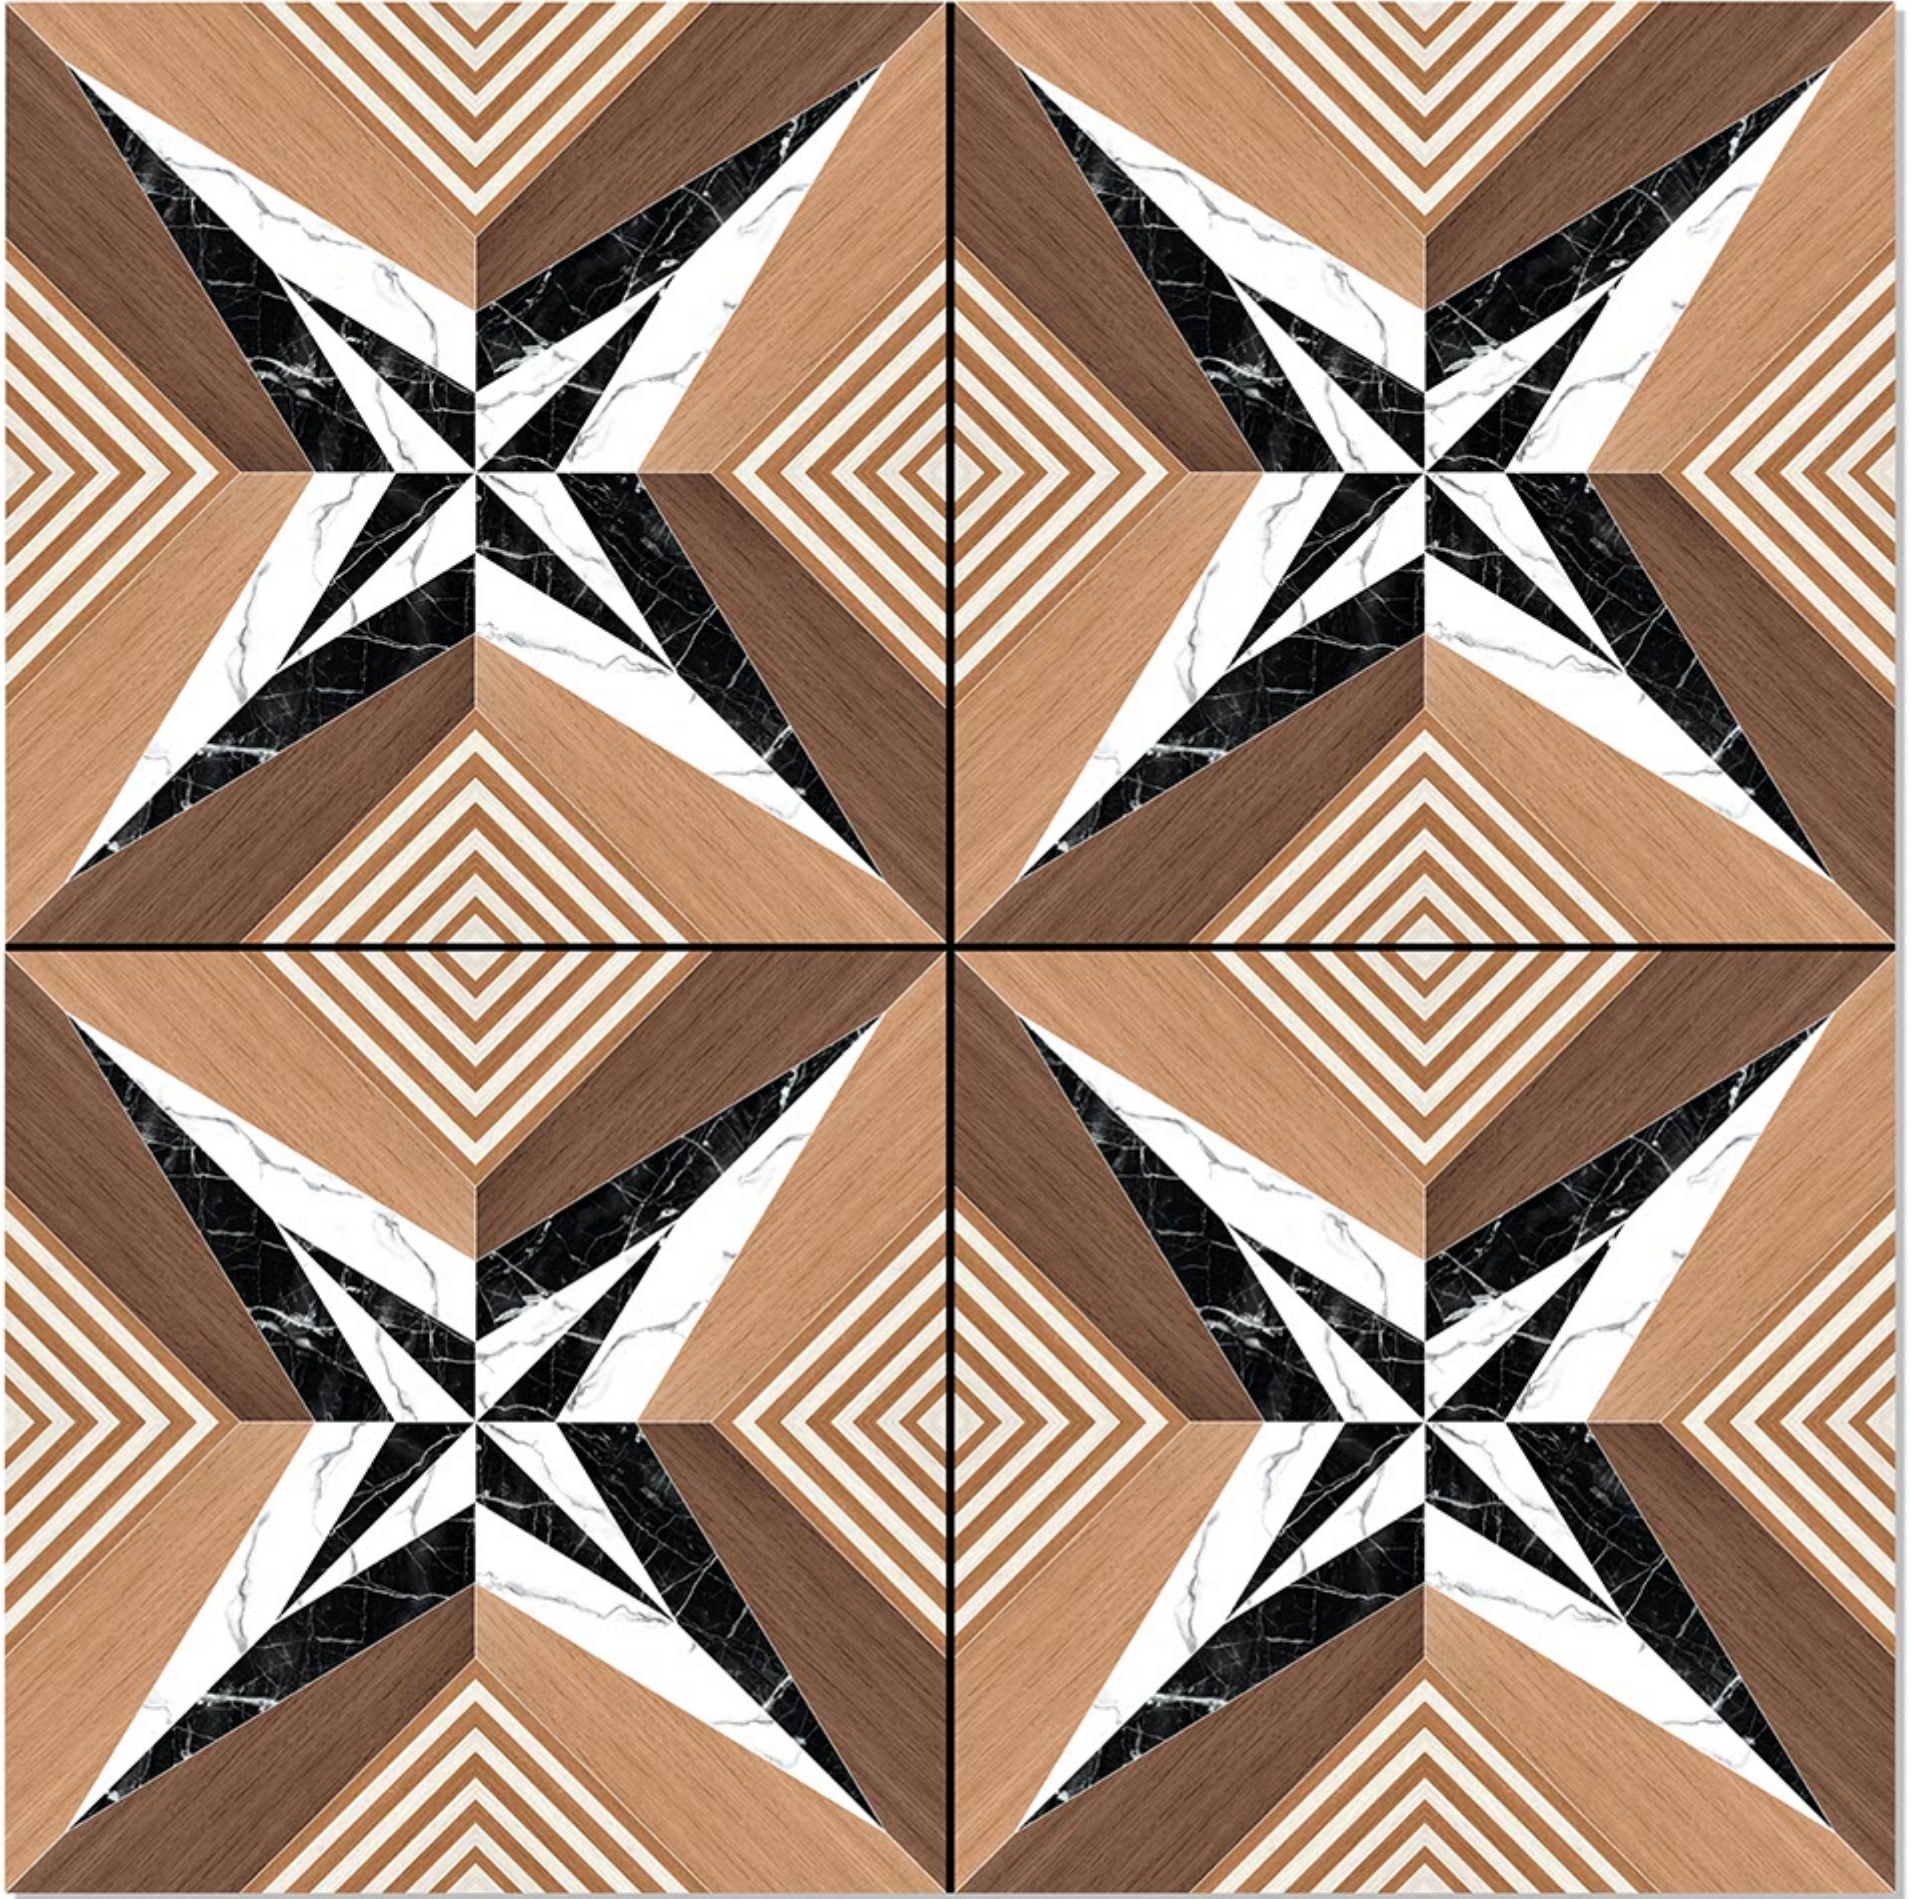

PORCELAIN TILES
600 X 600 mm

satin matt series

5021

PORCELAIN TILES
600 X 600 mm

satin matt series

5022

PORCELAIN TILES
600 X 600 mm

satin matt series