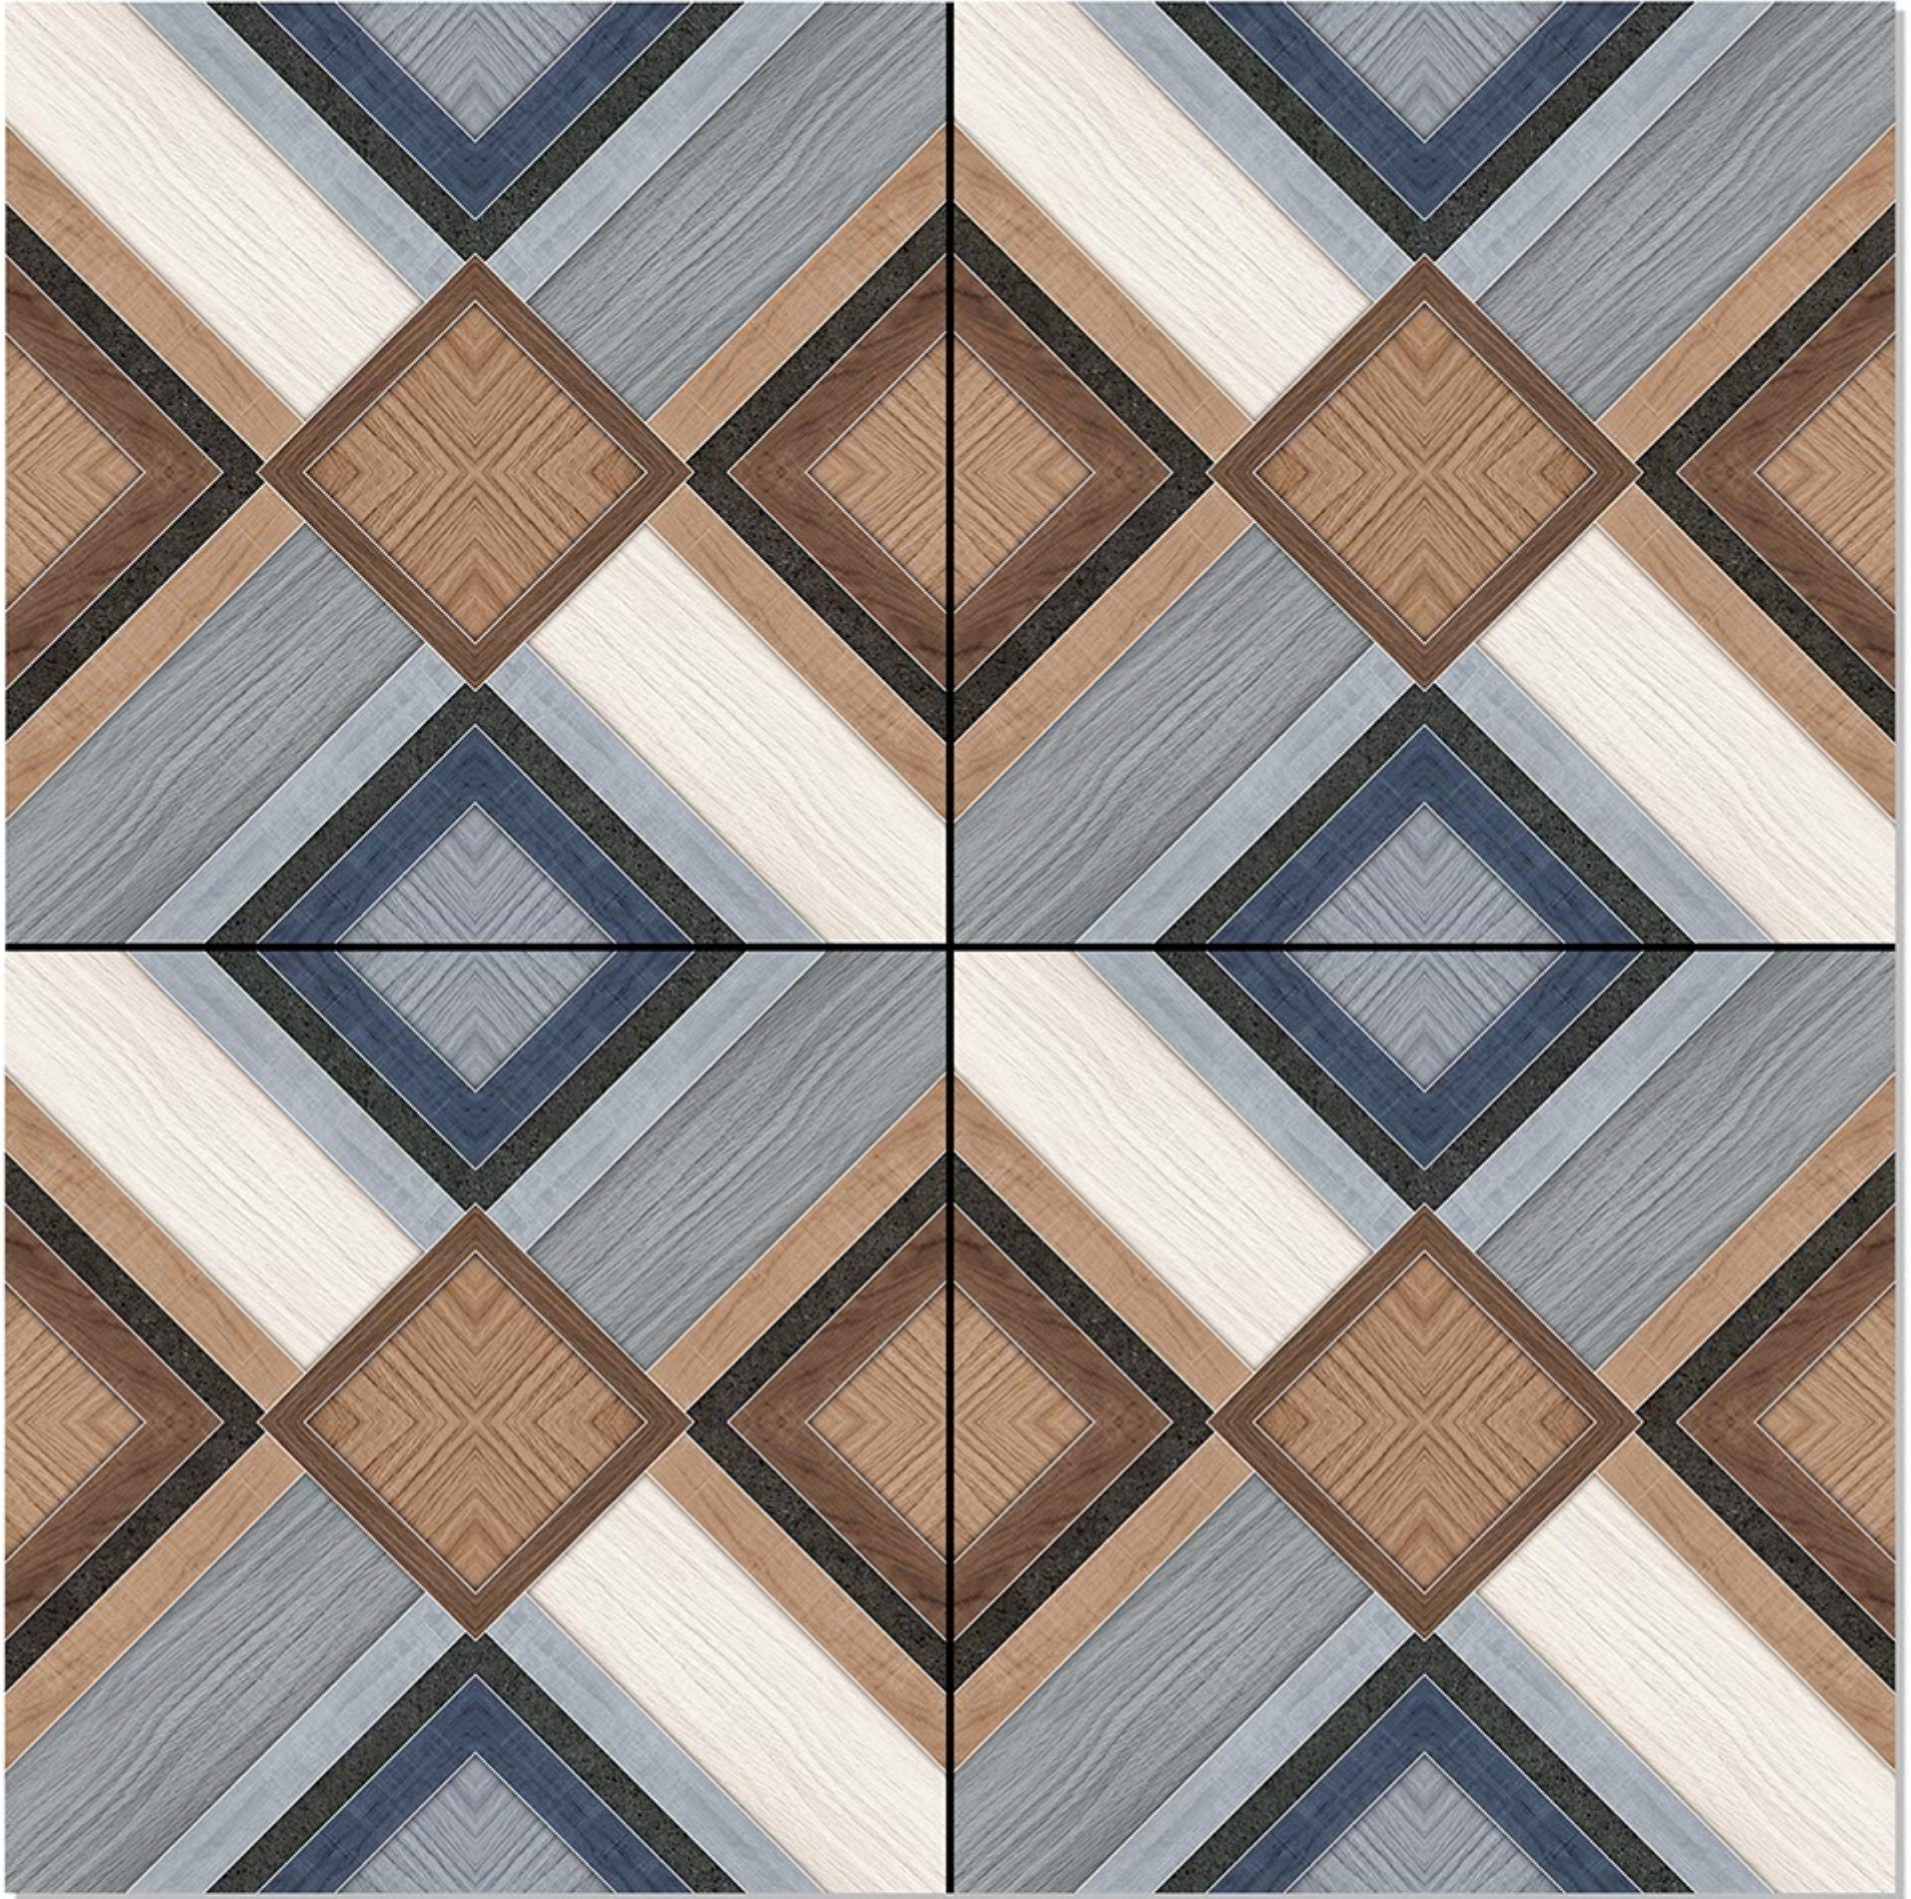

satin matt series

5059

PORCELAIN TILES
600 X 600 mm