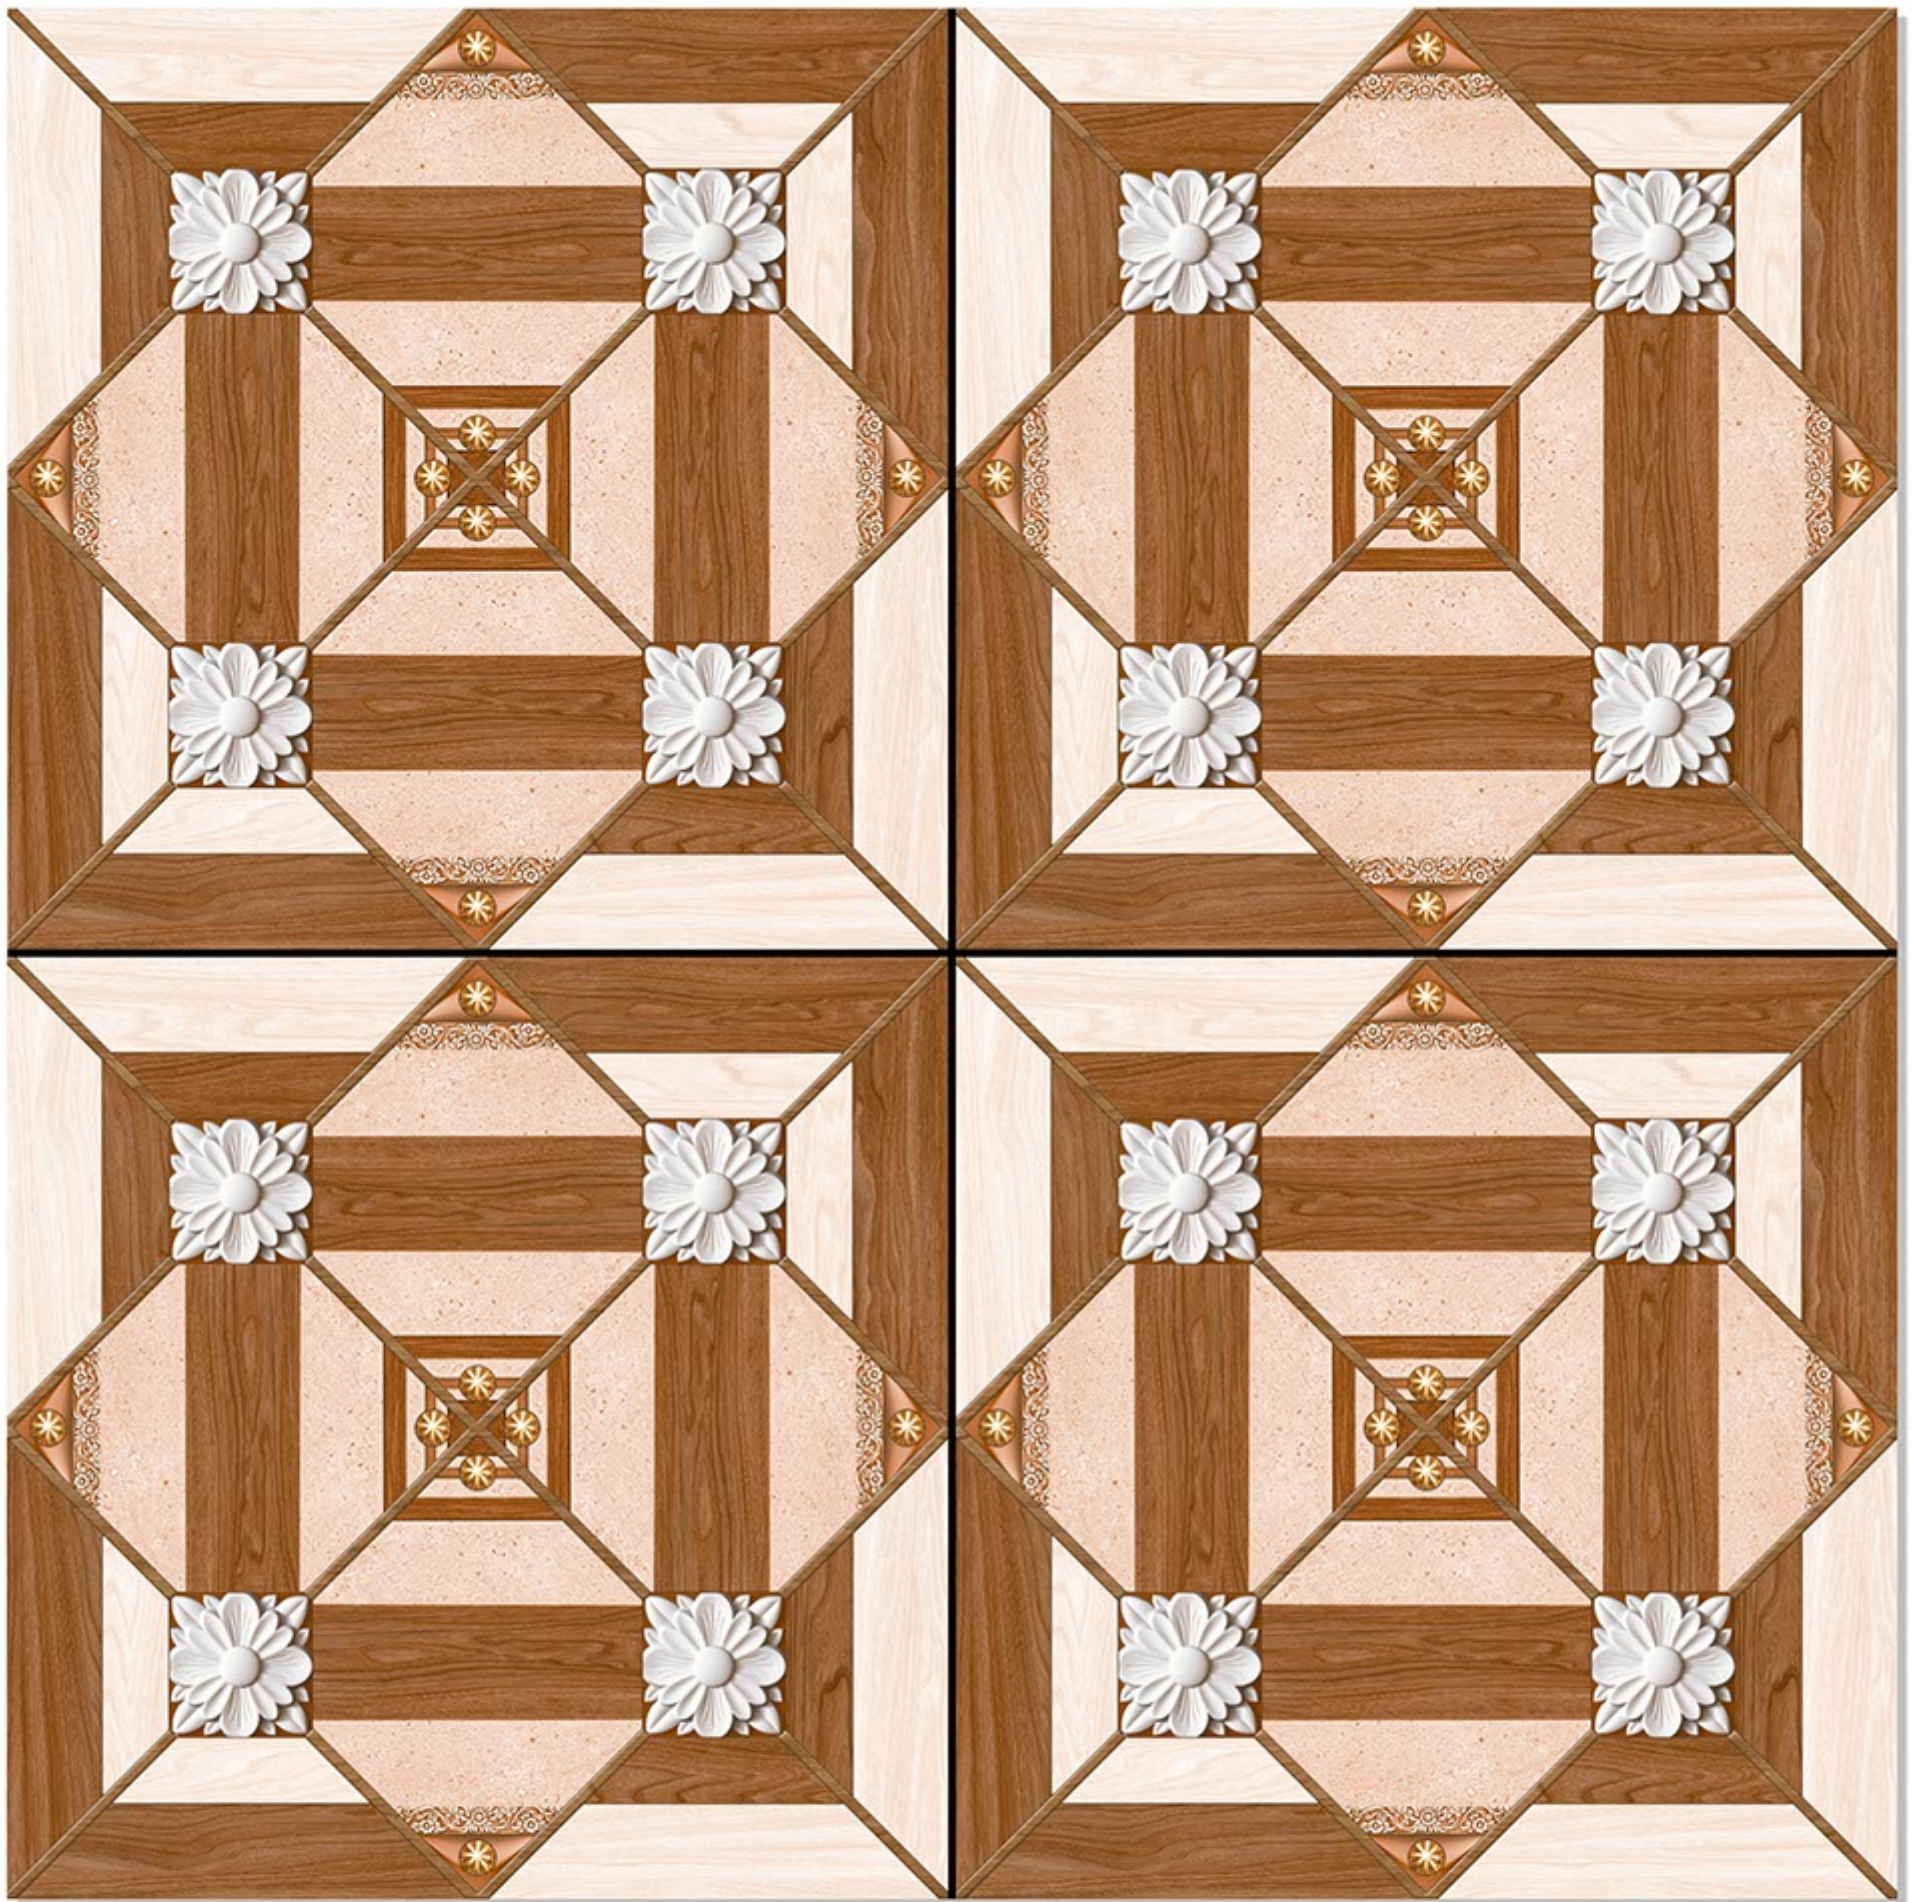

PORCELAIN TILES
600 X 600 mm

satin matt series

5061

PORCELAIN TILES
600 X 600 mm

satin matt series

5062

PORCELAIN TILES
600 X 600 mm

satin matt series