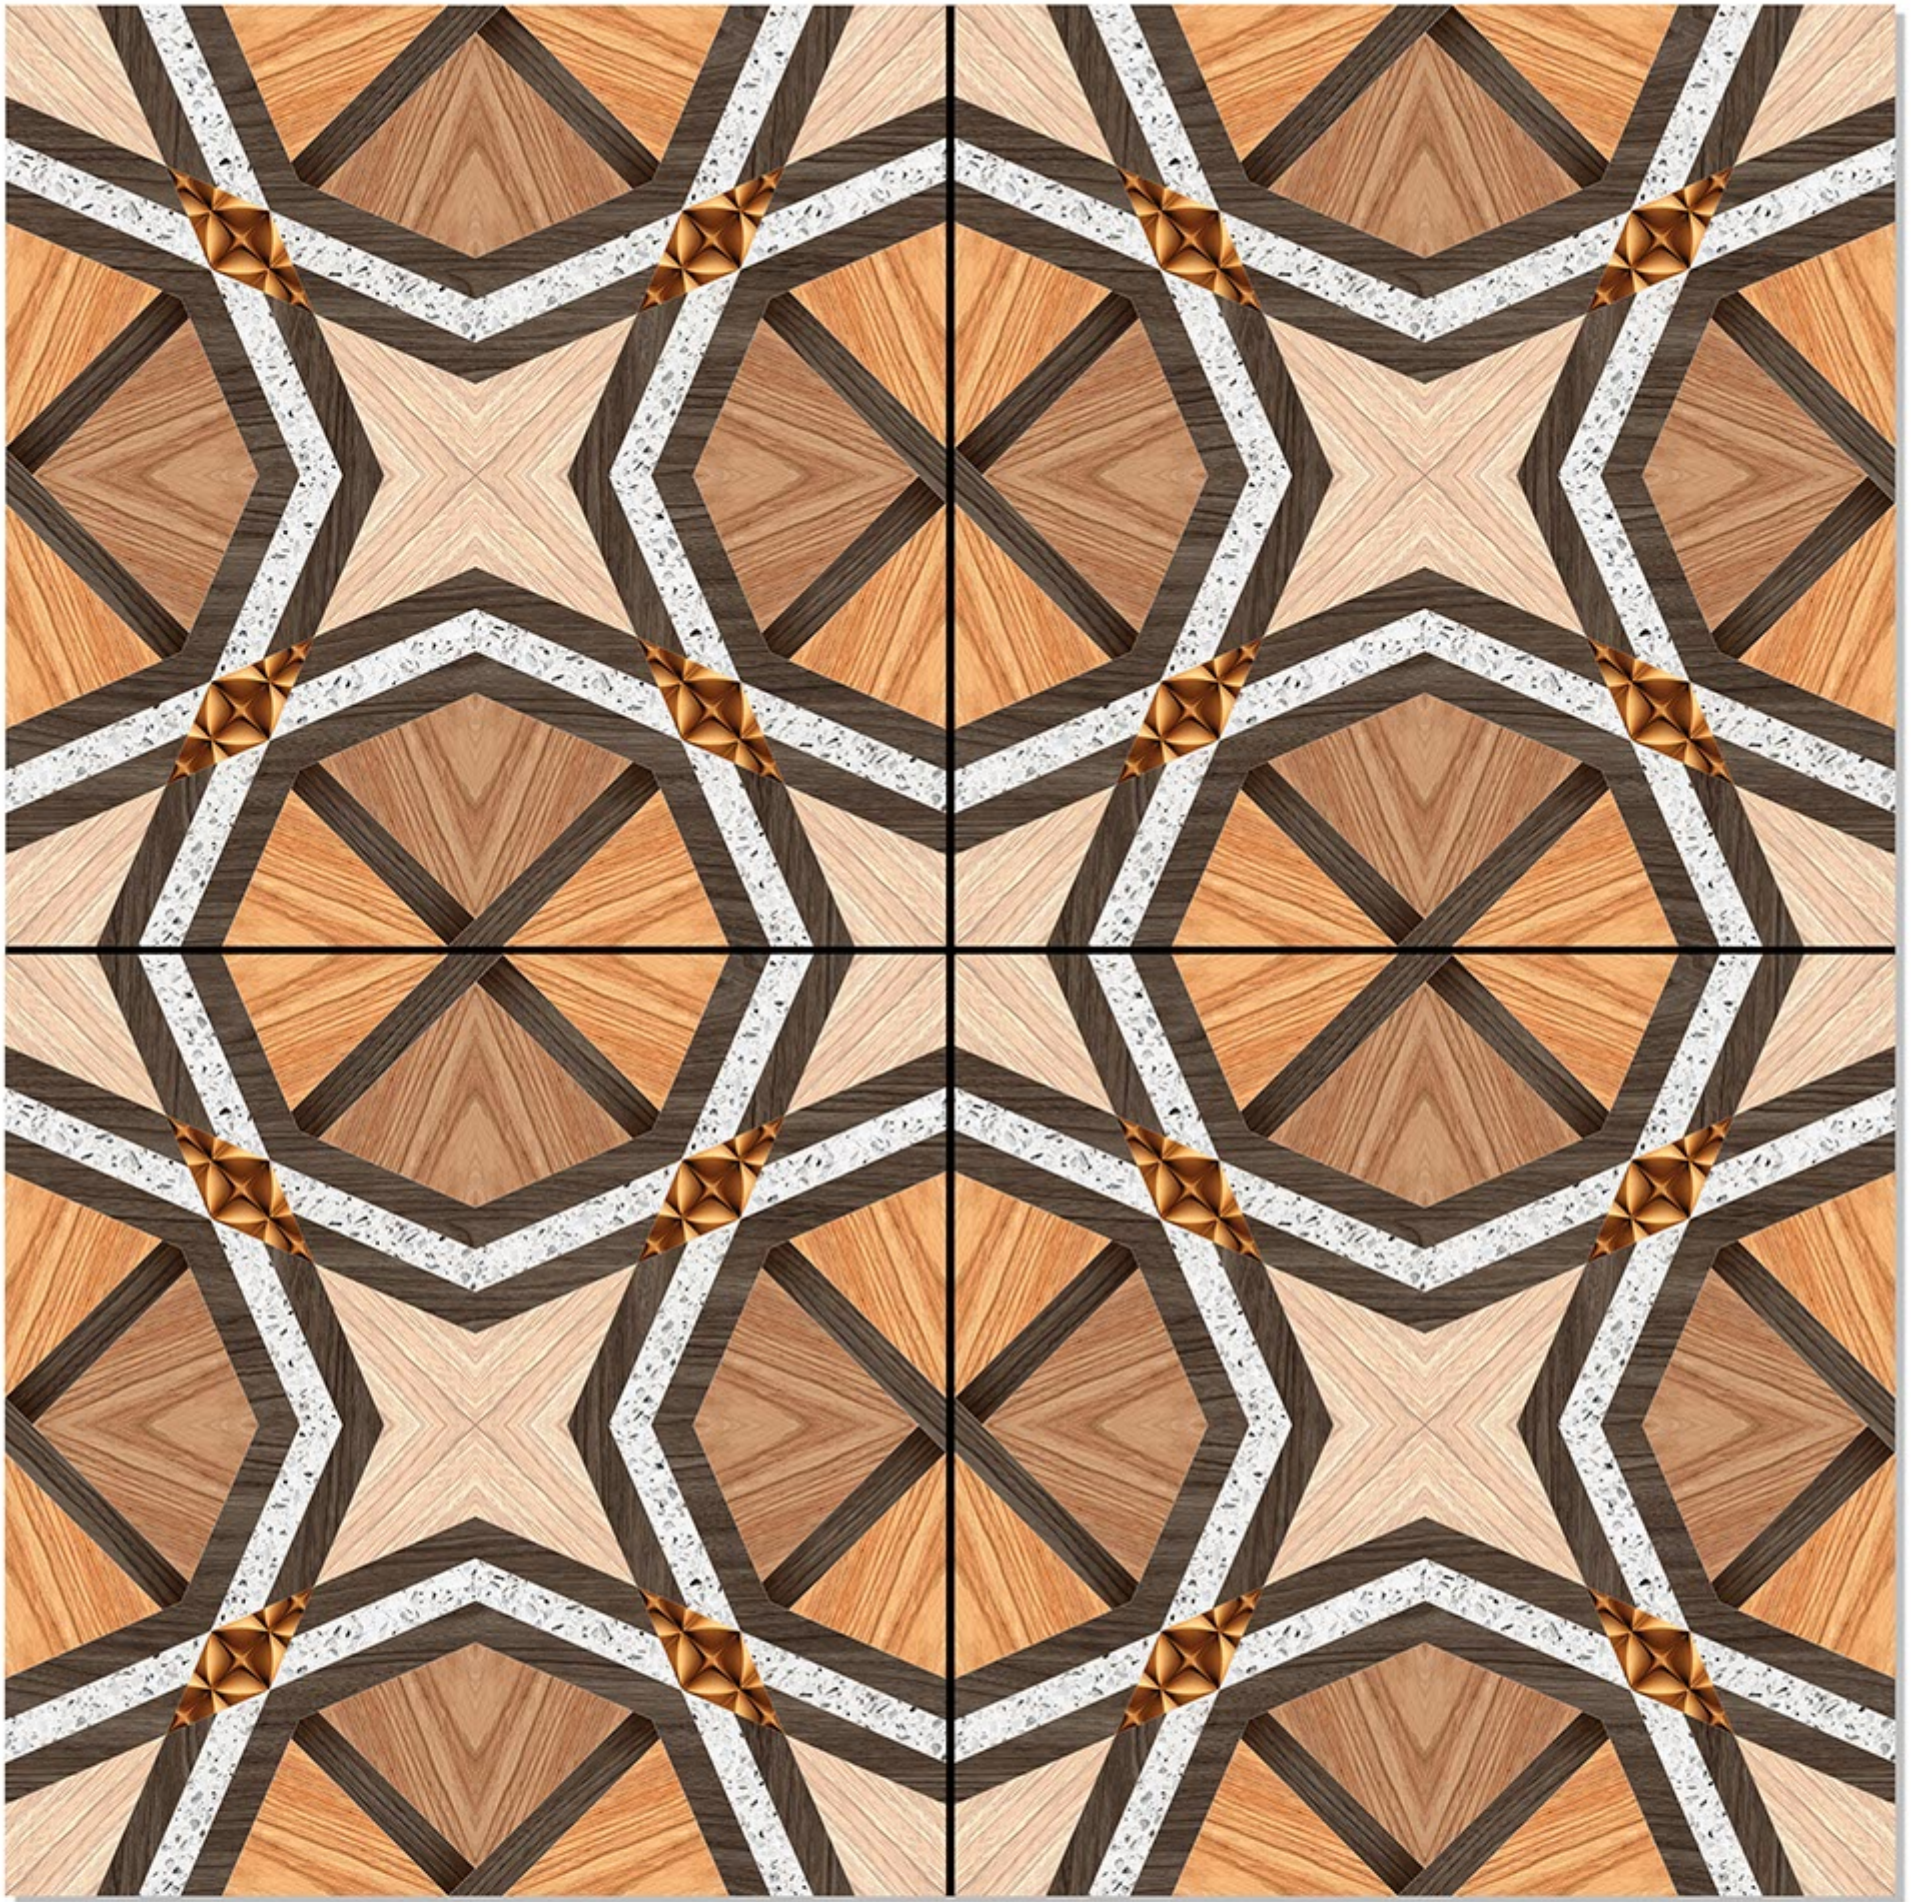

5015

PORCELAIN TILES
600 X 600 mm

satin matt series

5016

PORCELAIN TILES
600 X 600 mm

satin matt series

5017

PORCELAIN TILES
600 X 600 mm