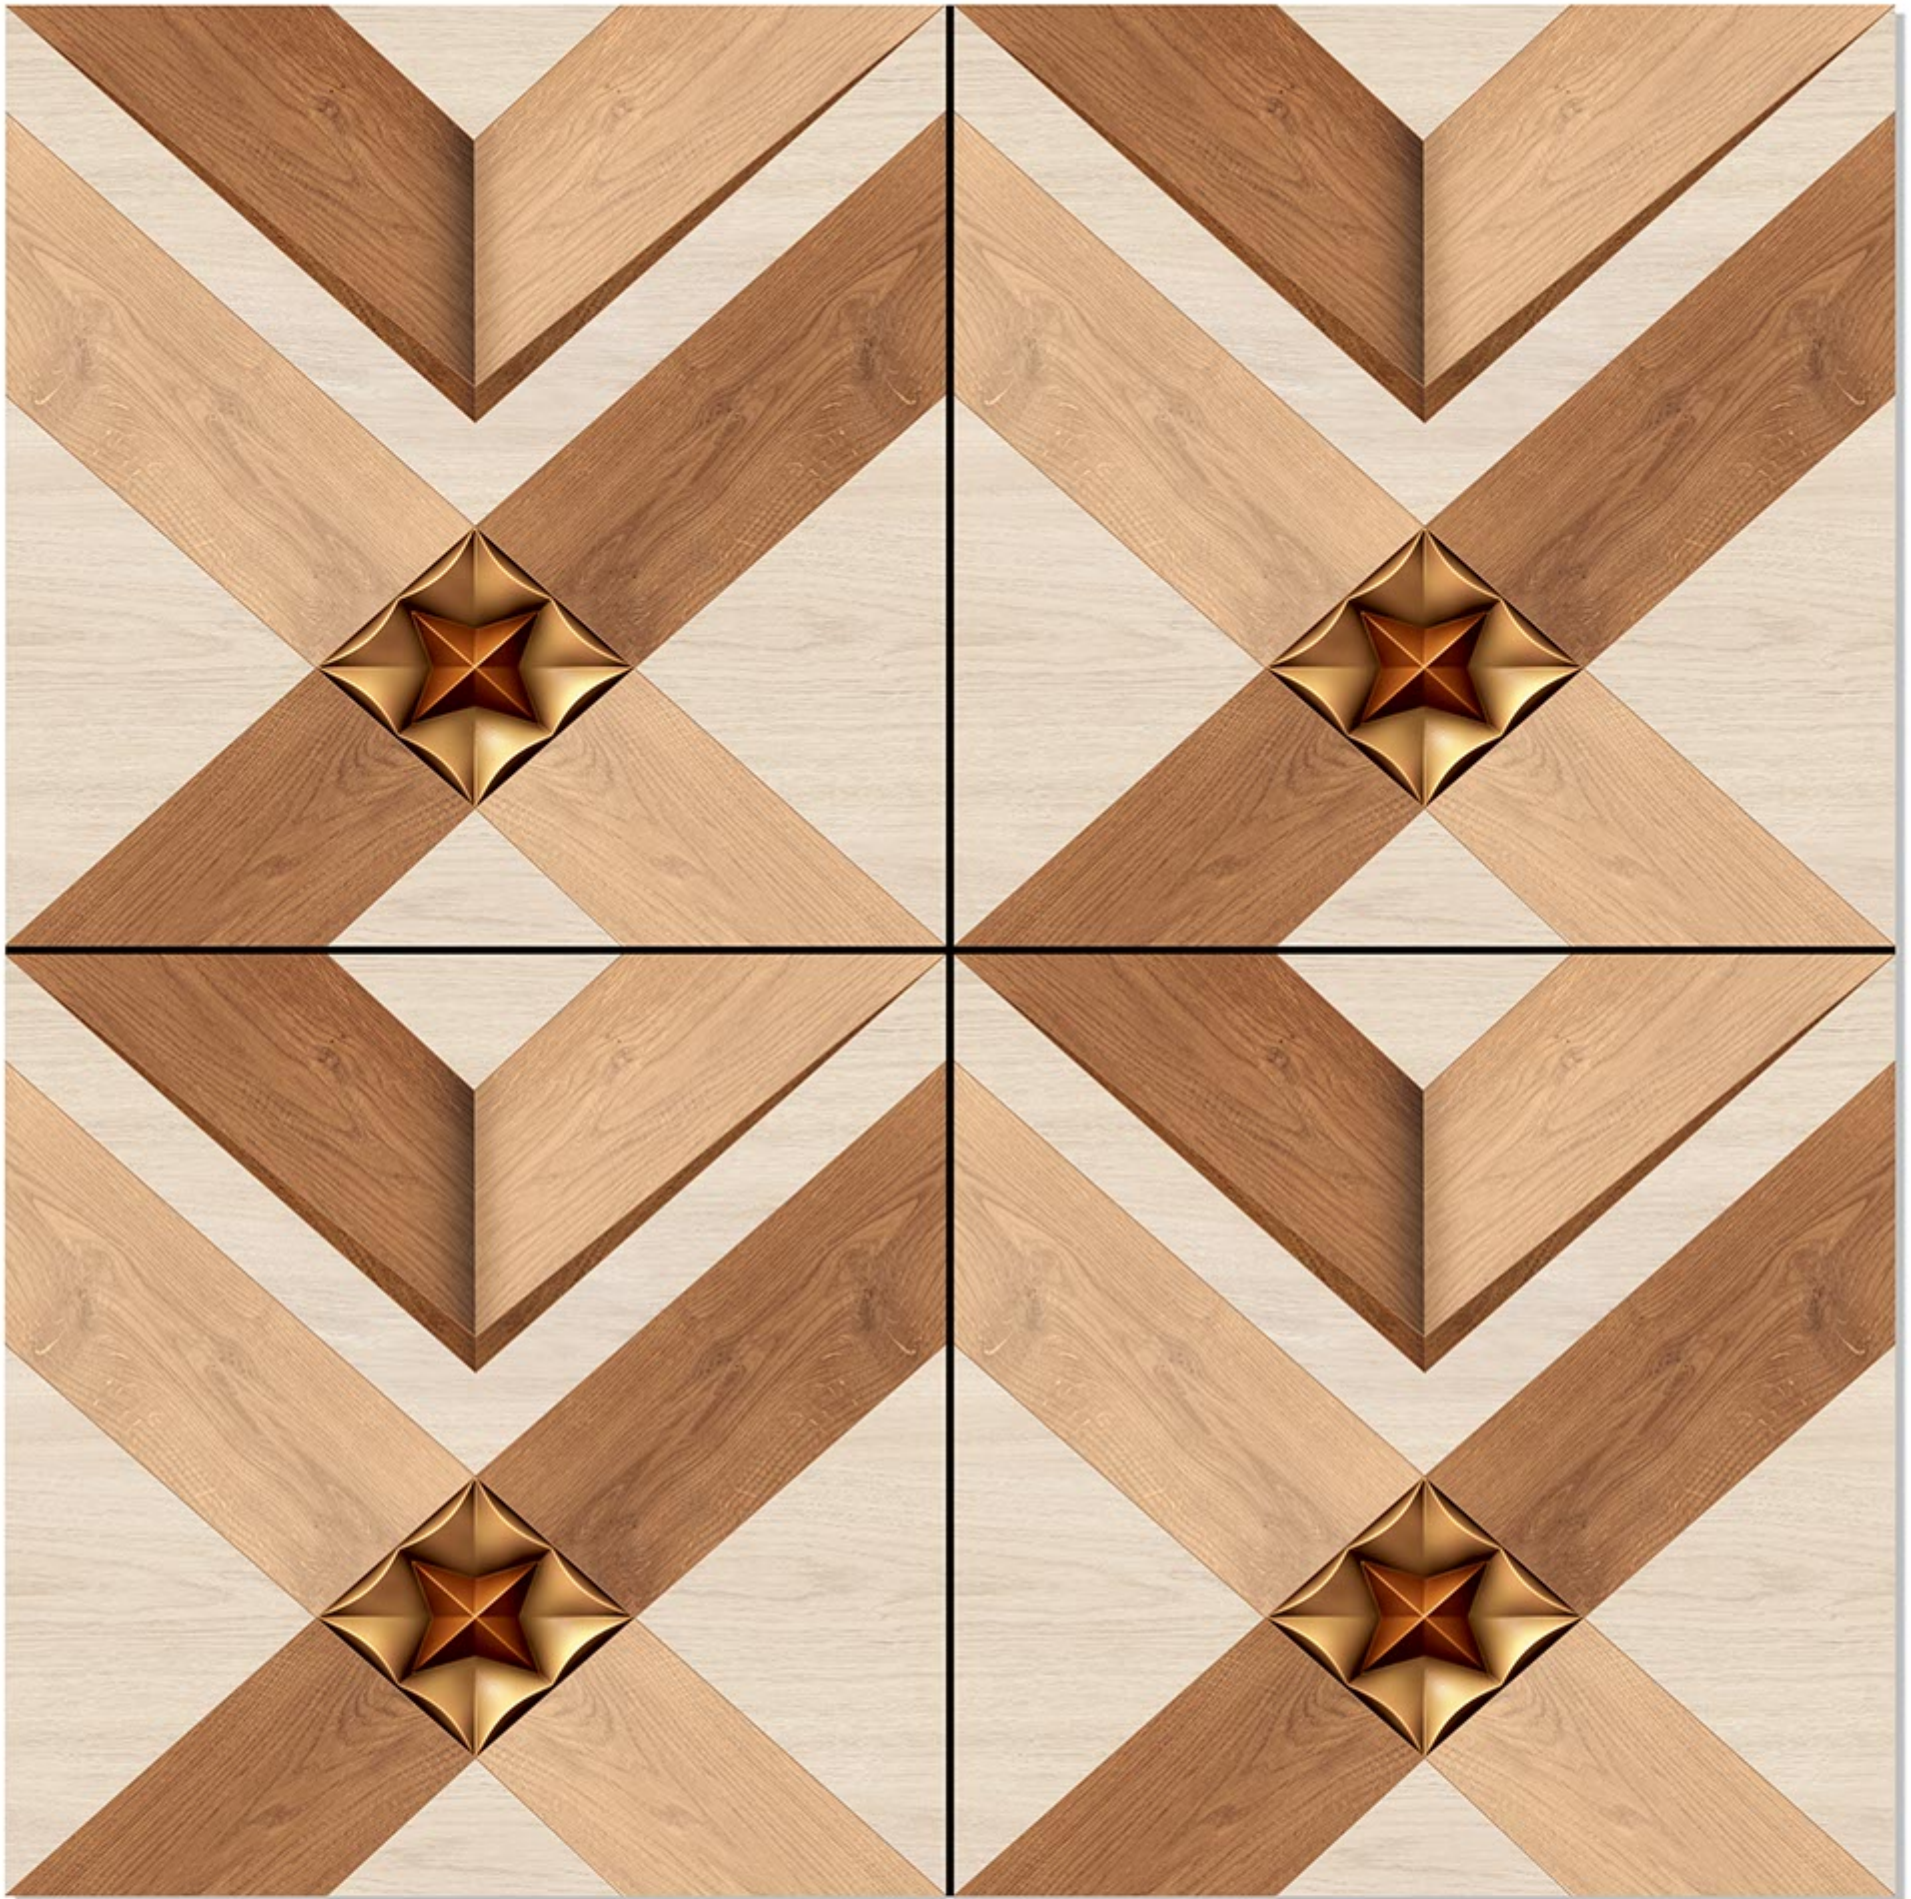

PORCELAIN TILES
600 X 600 mm

satin matt series

5069

PORCELAIN TILES
600 X 600 mm

satin matt series

5070

PORCELAIN TILES
600 X 600 mm

satin matt series