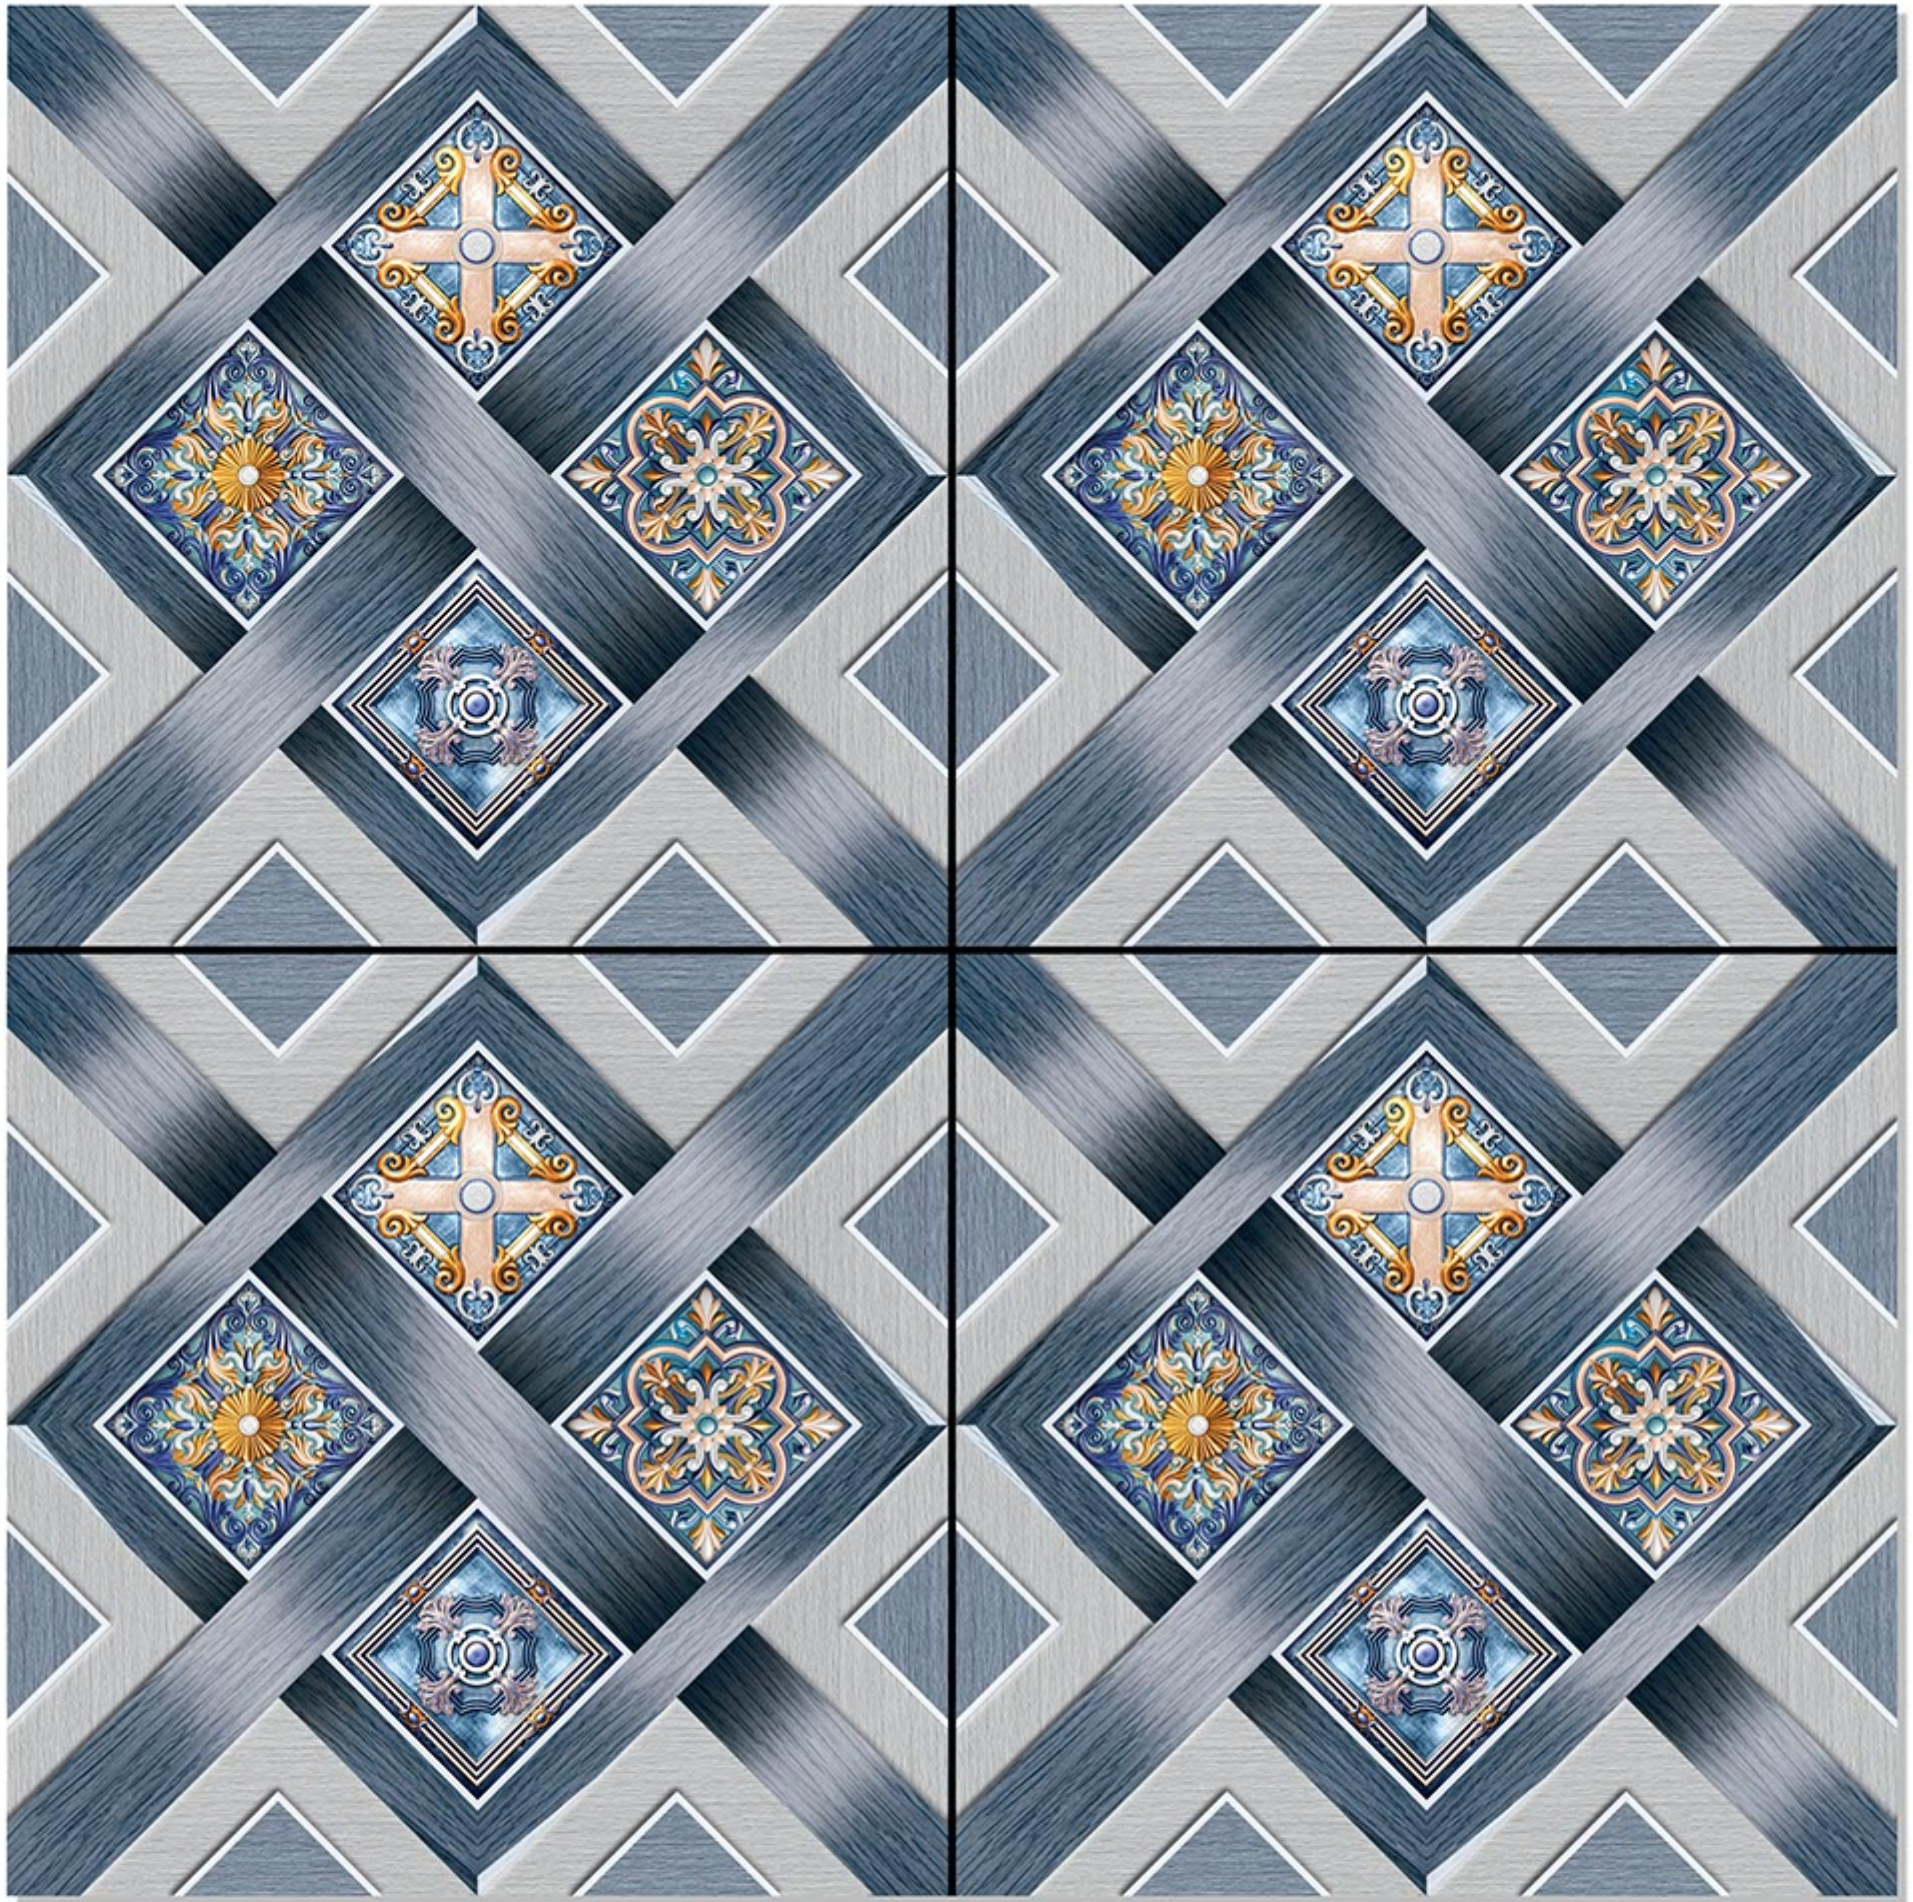

satin matt series

5061

PORCELAIN TILES
600 X 600 mm