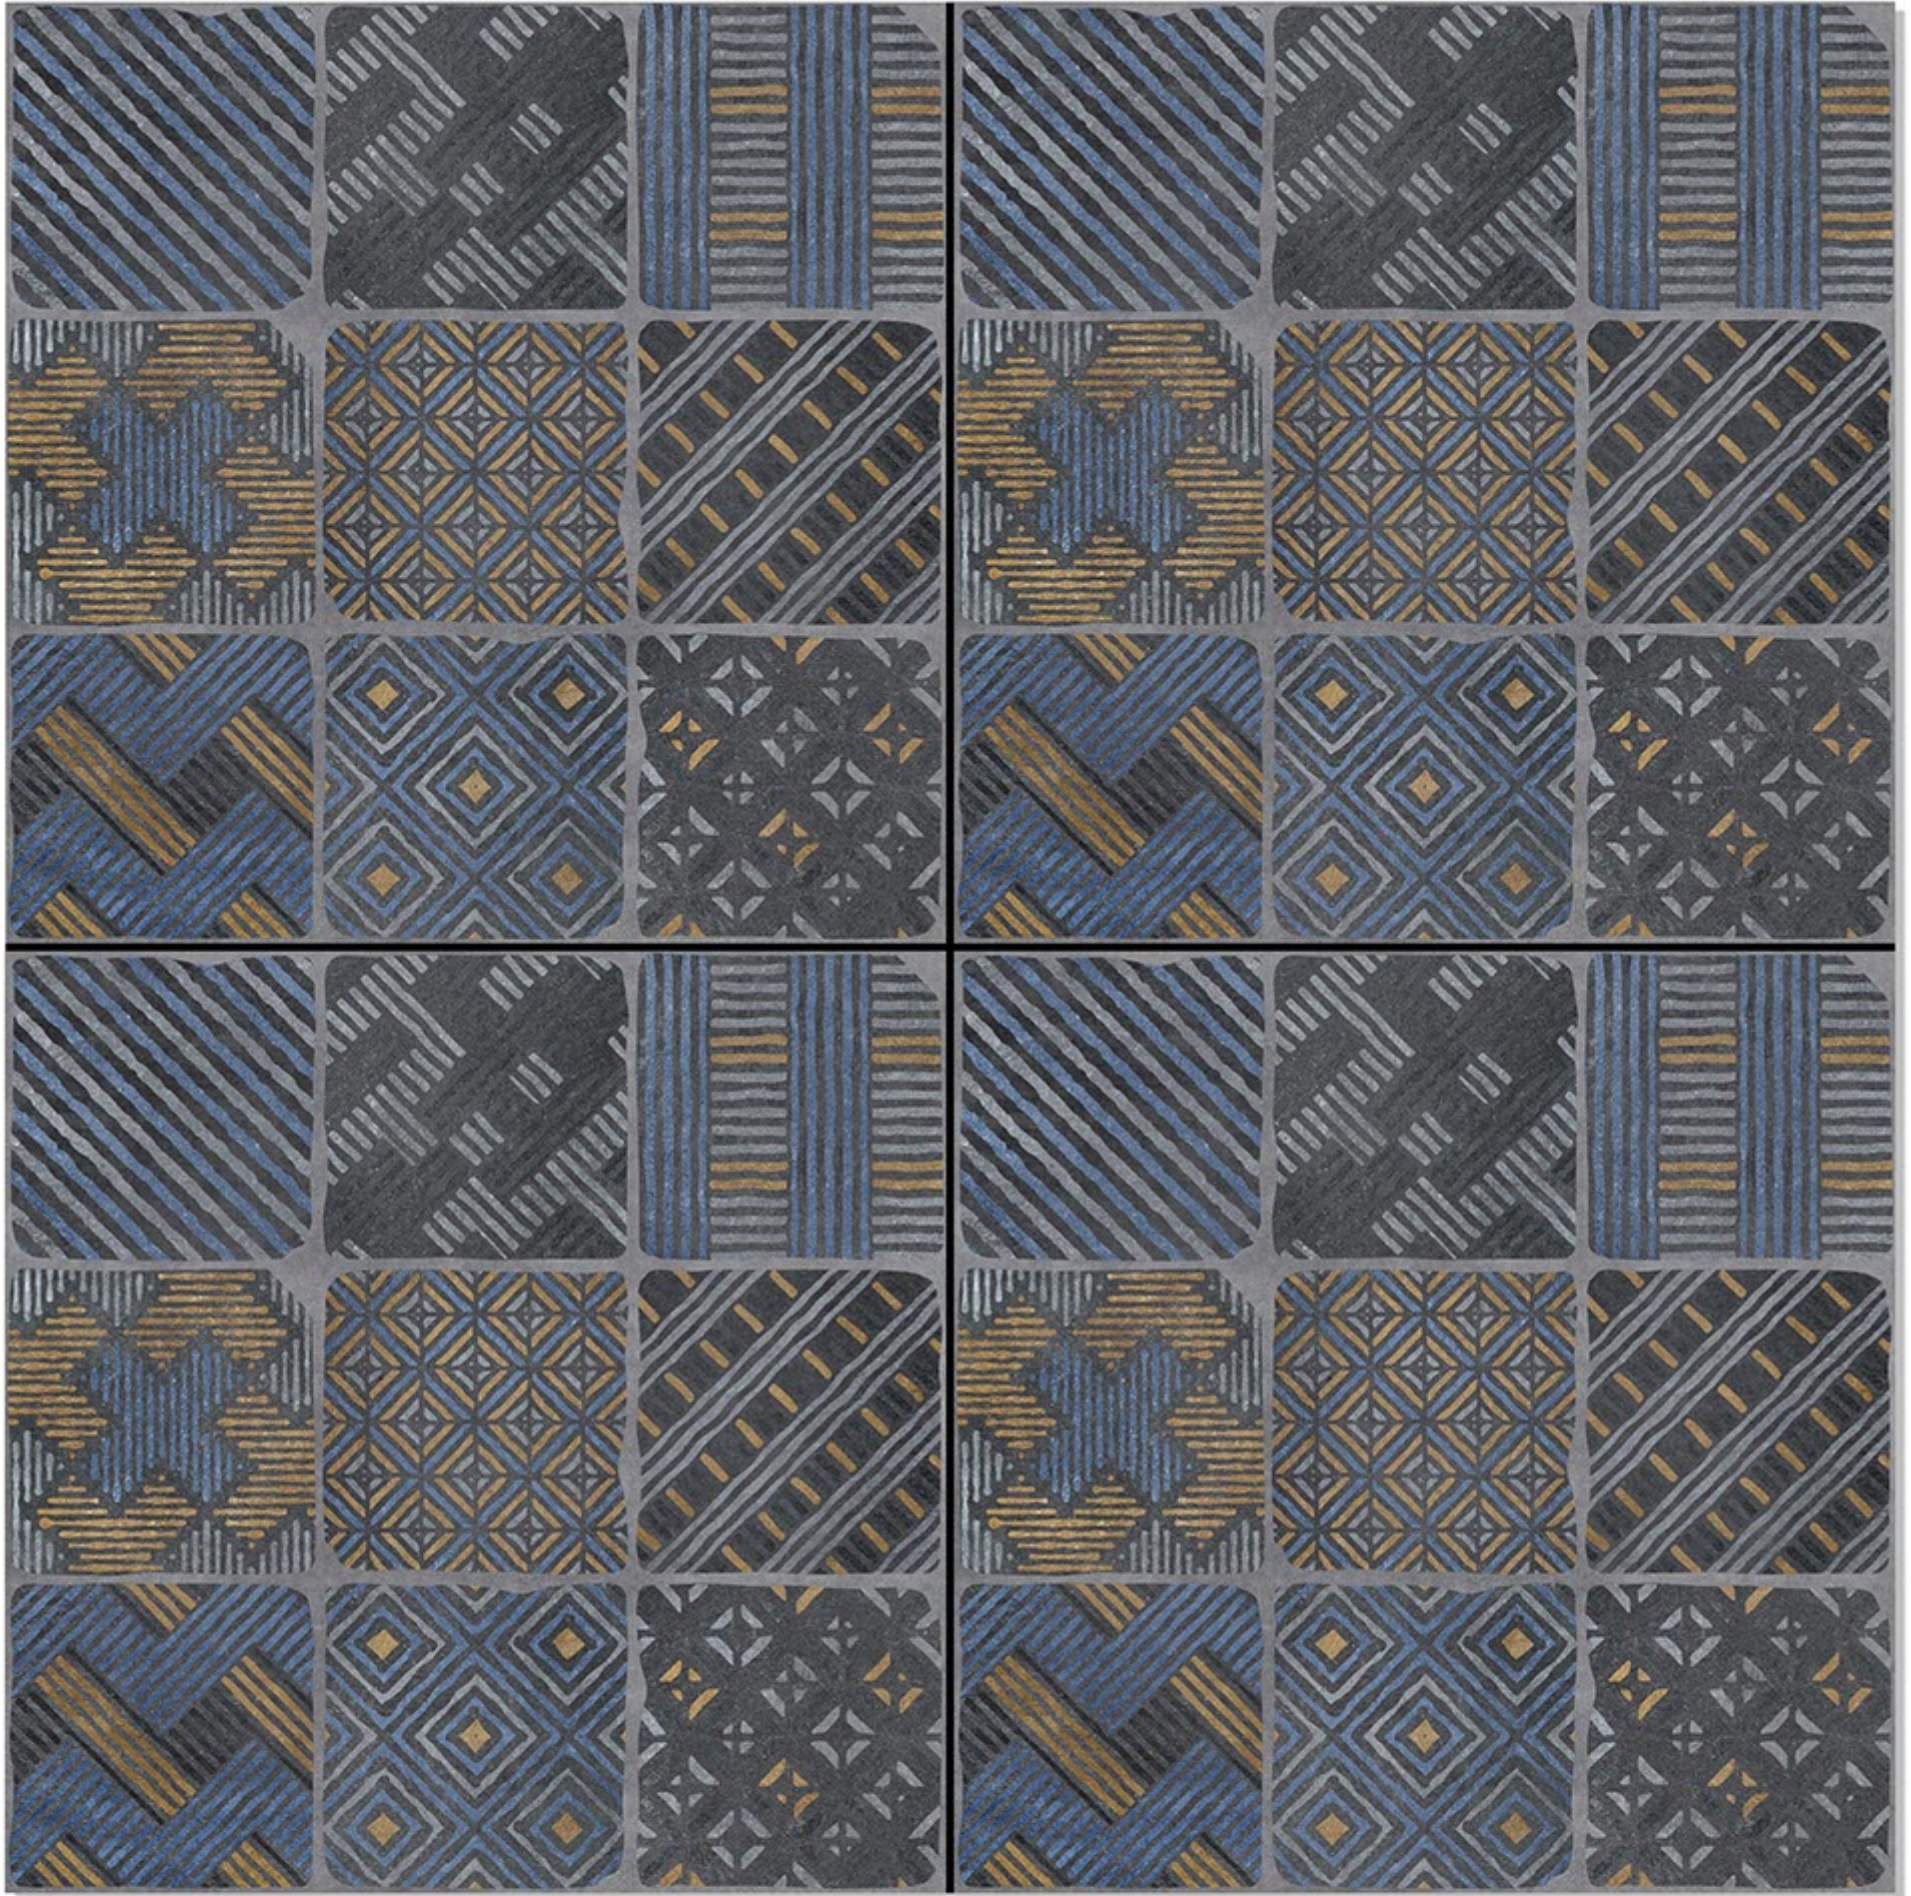

moroccan series

1002

**PORCELAIN TILES
600 X 600 mm**