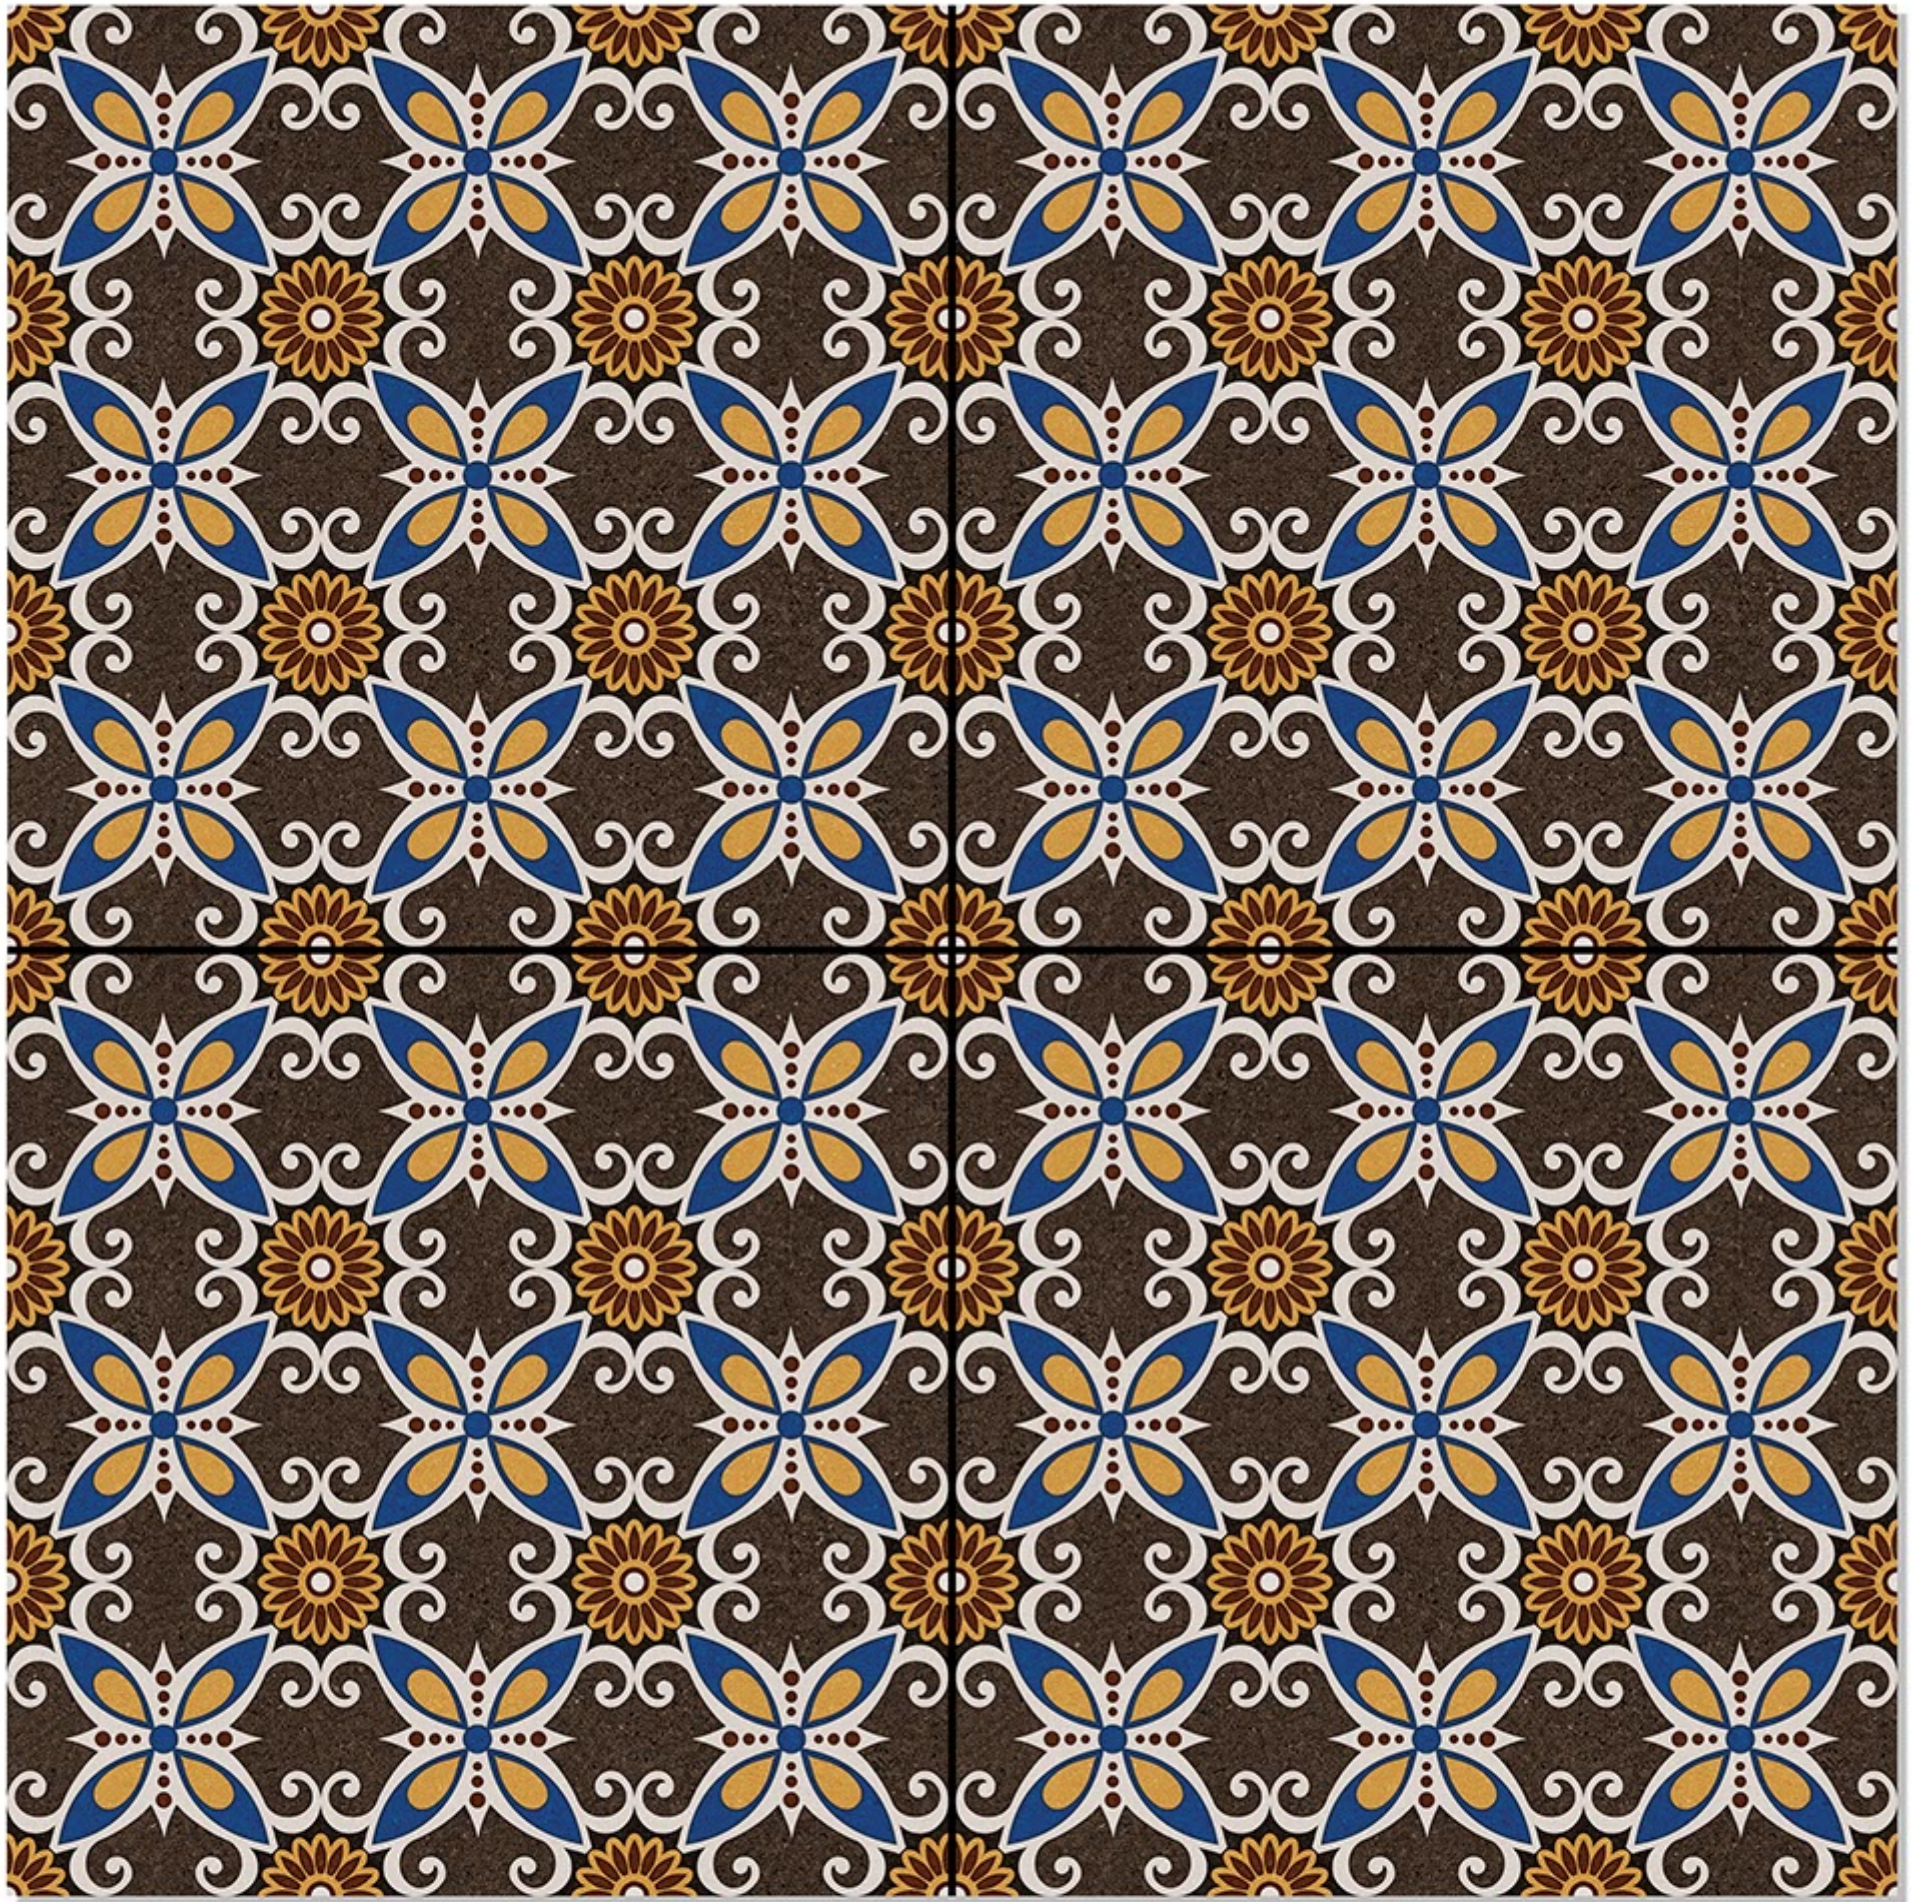

moroccan series

1013

PORCELAIN TILES
600 X 600 mm