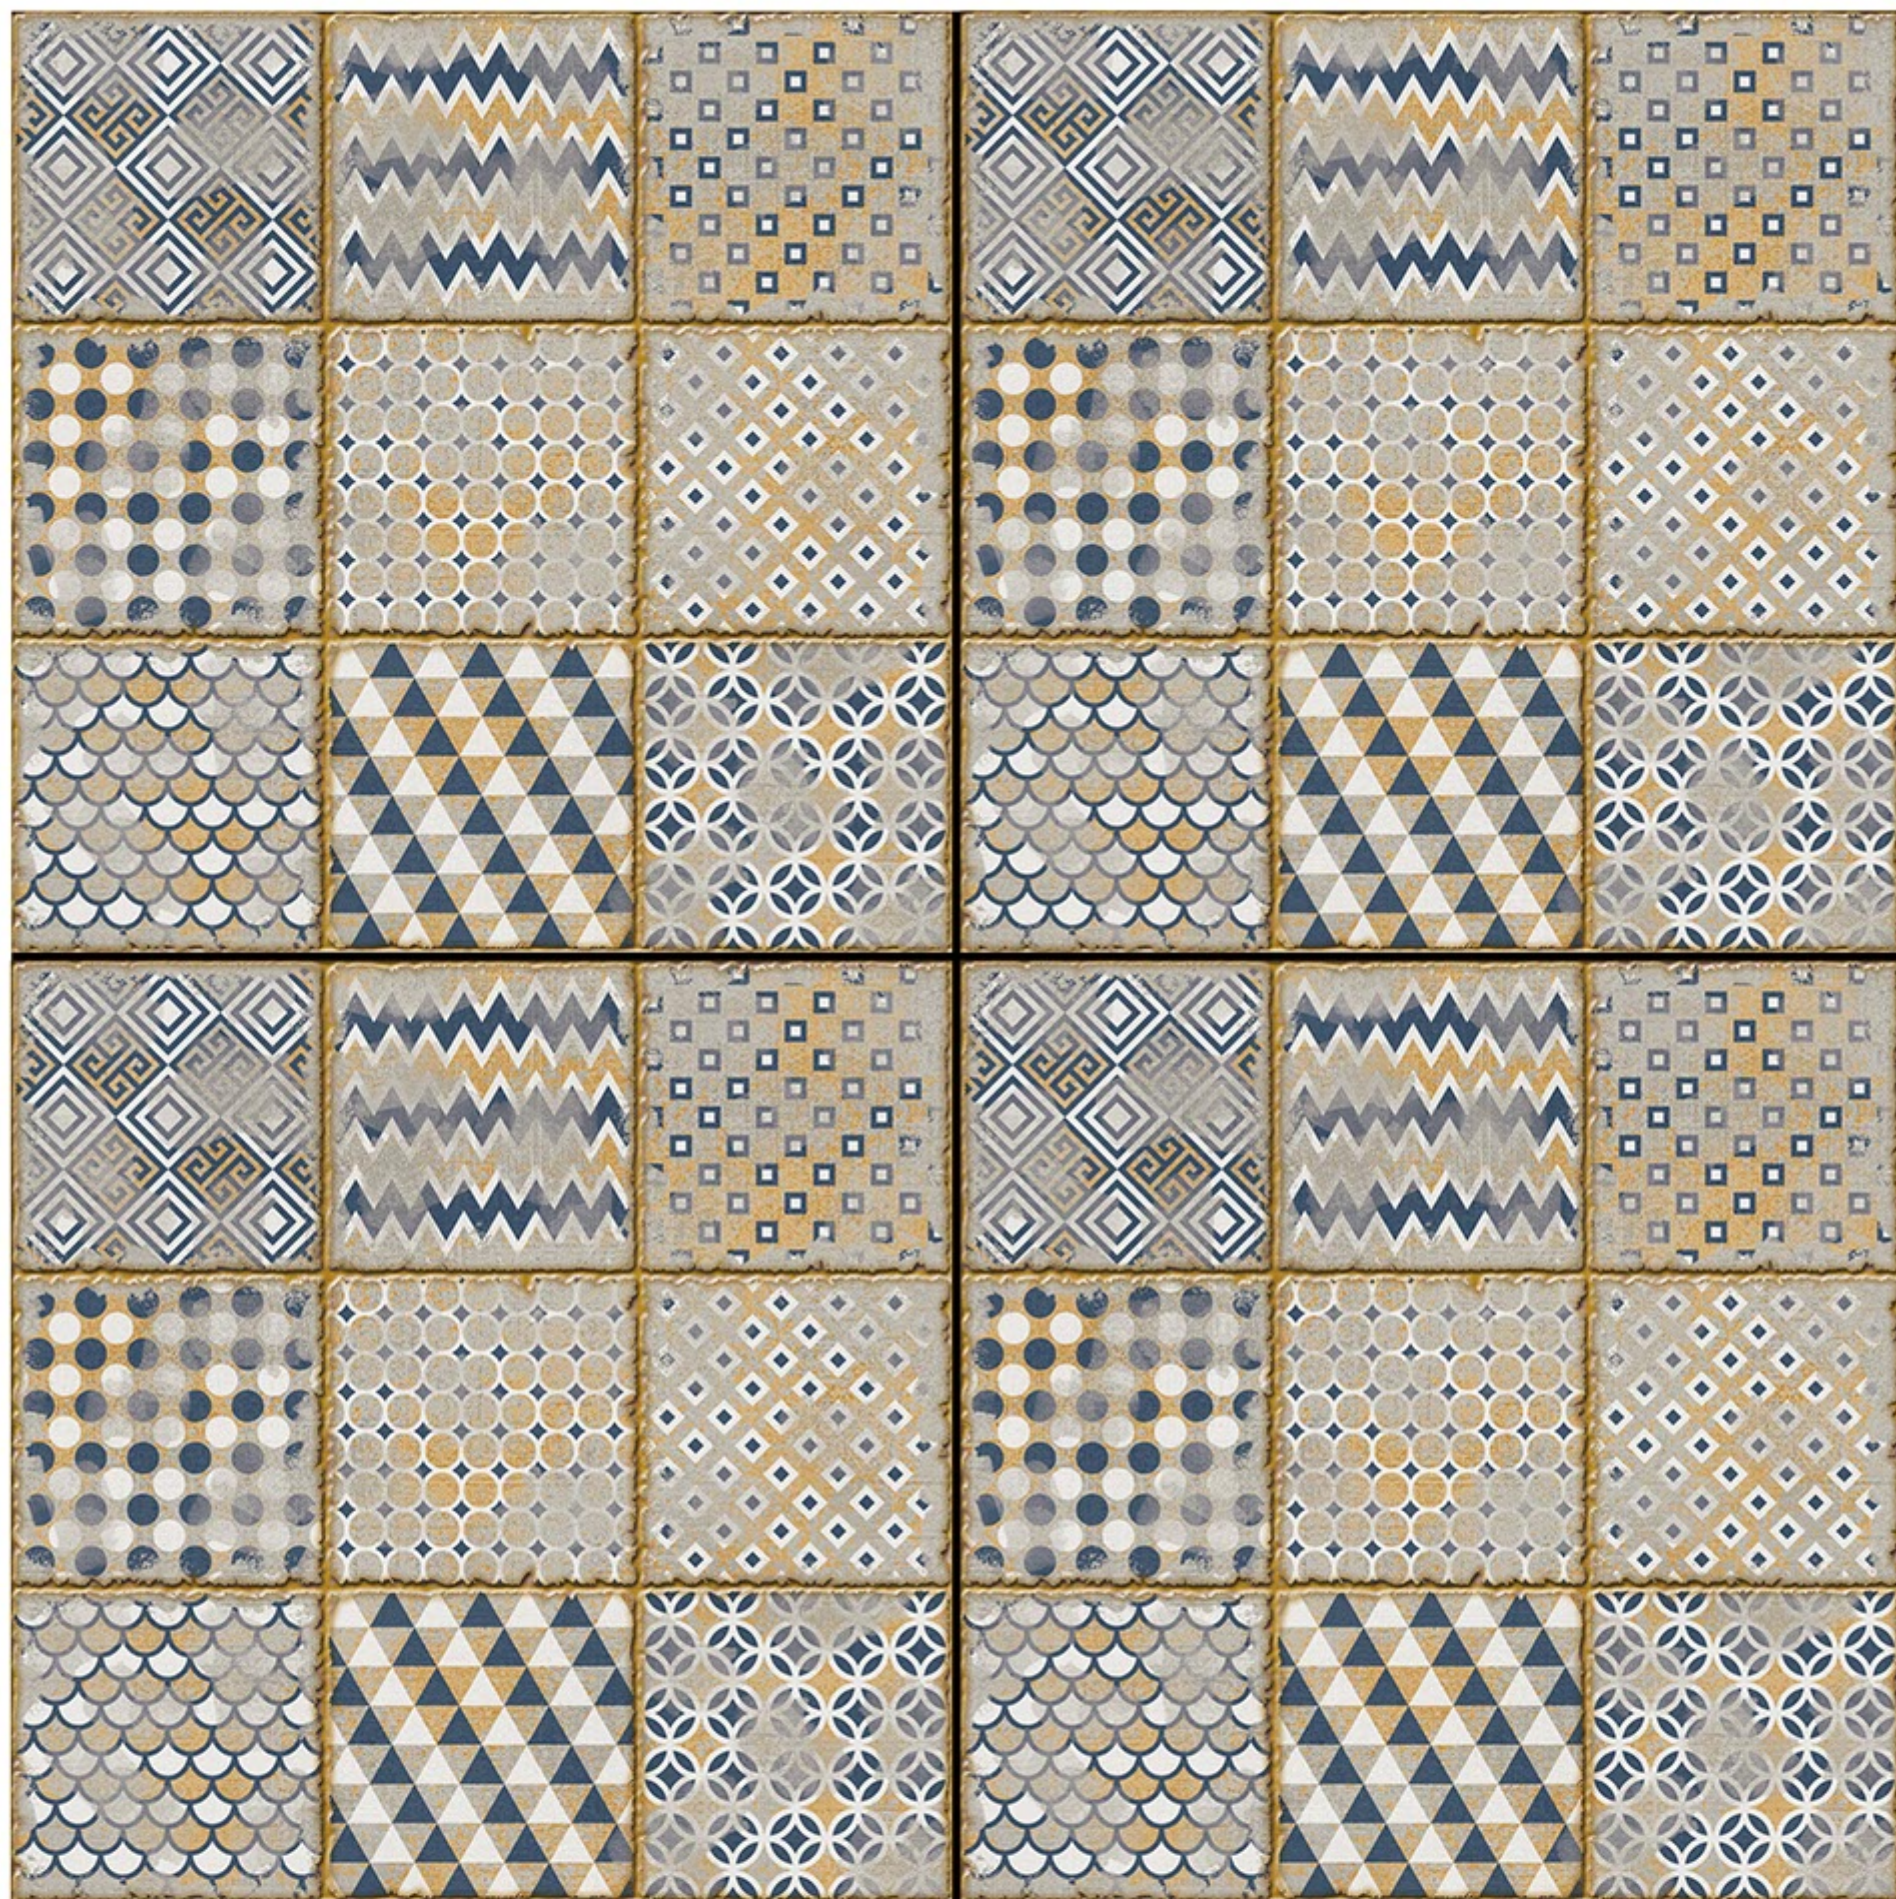

moroccan series

1016

**PORCELAIN TILES
600 X 600 mm**