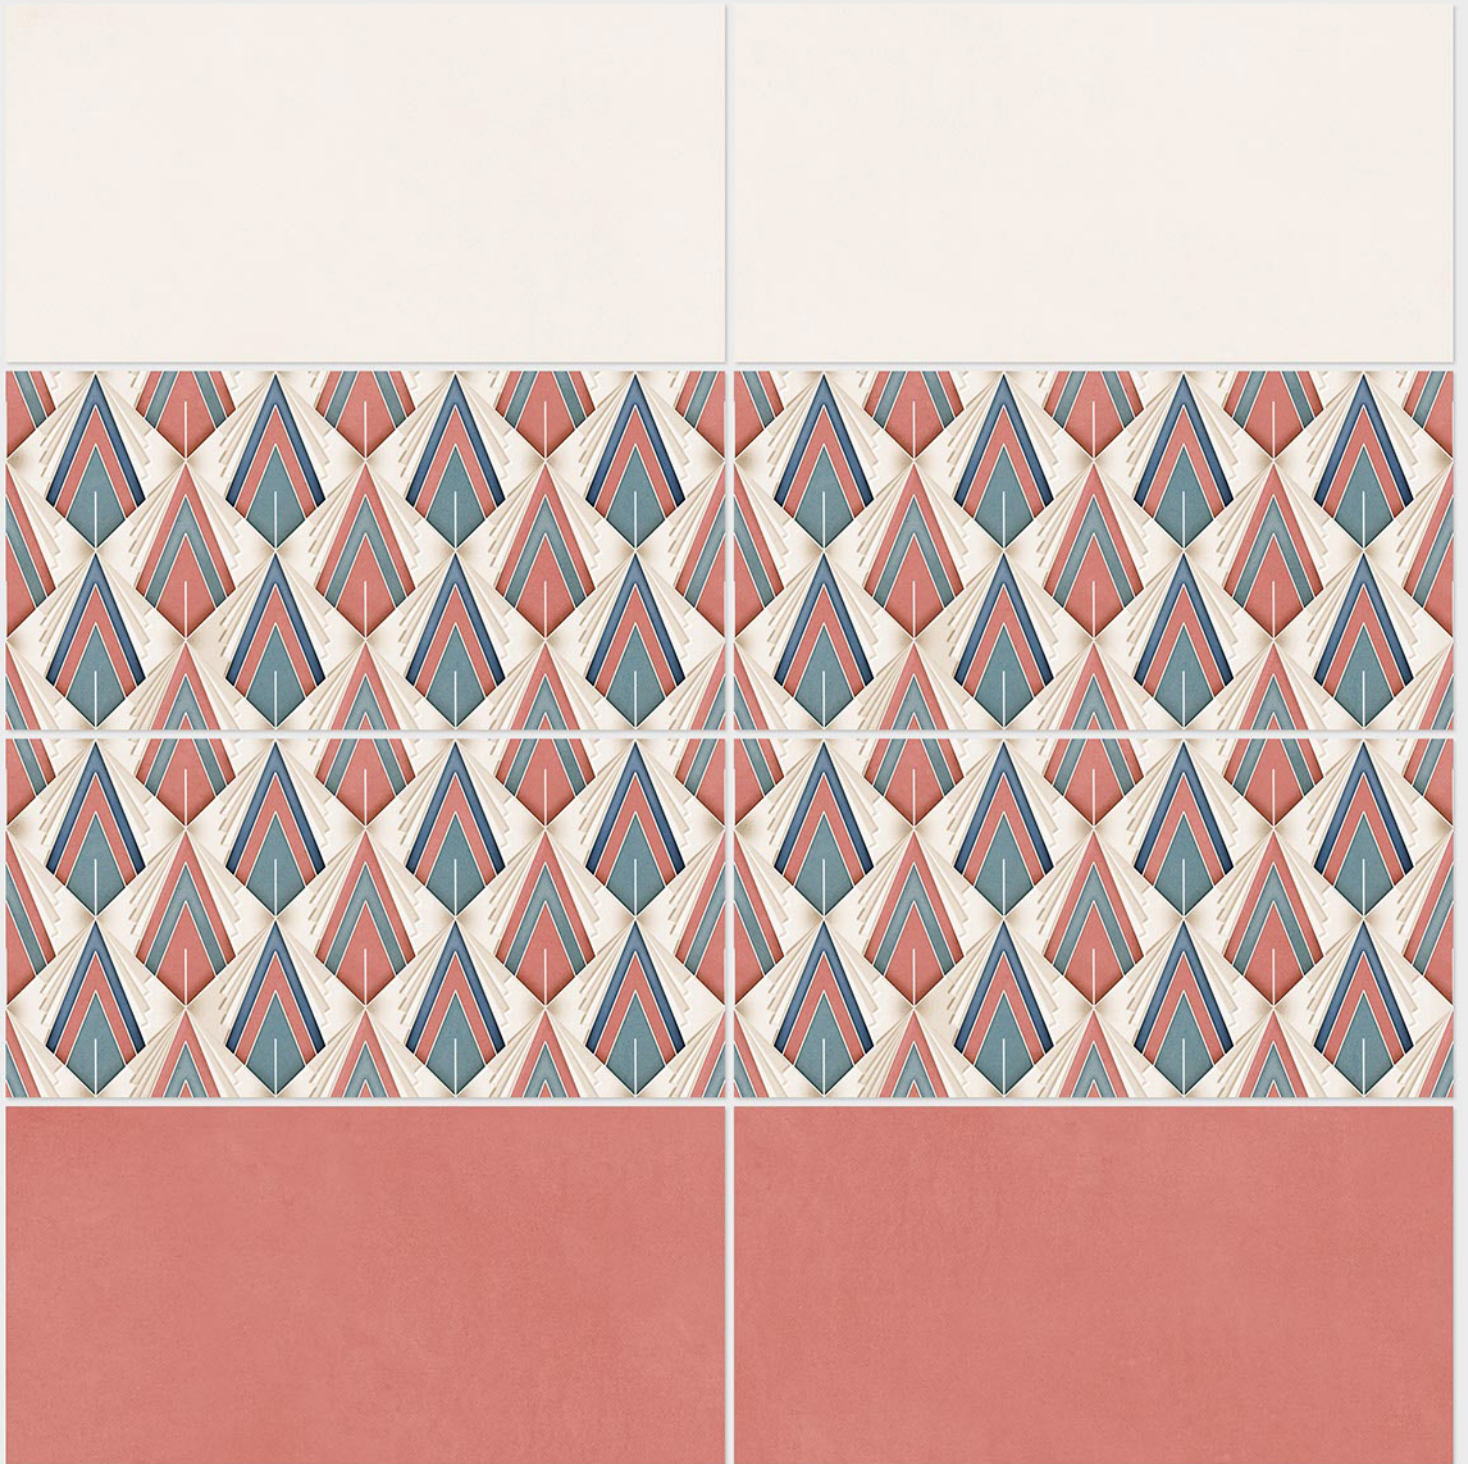

9007 D

Tile Shown
9007