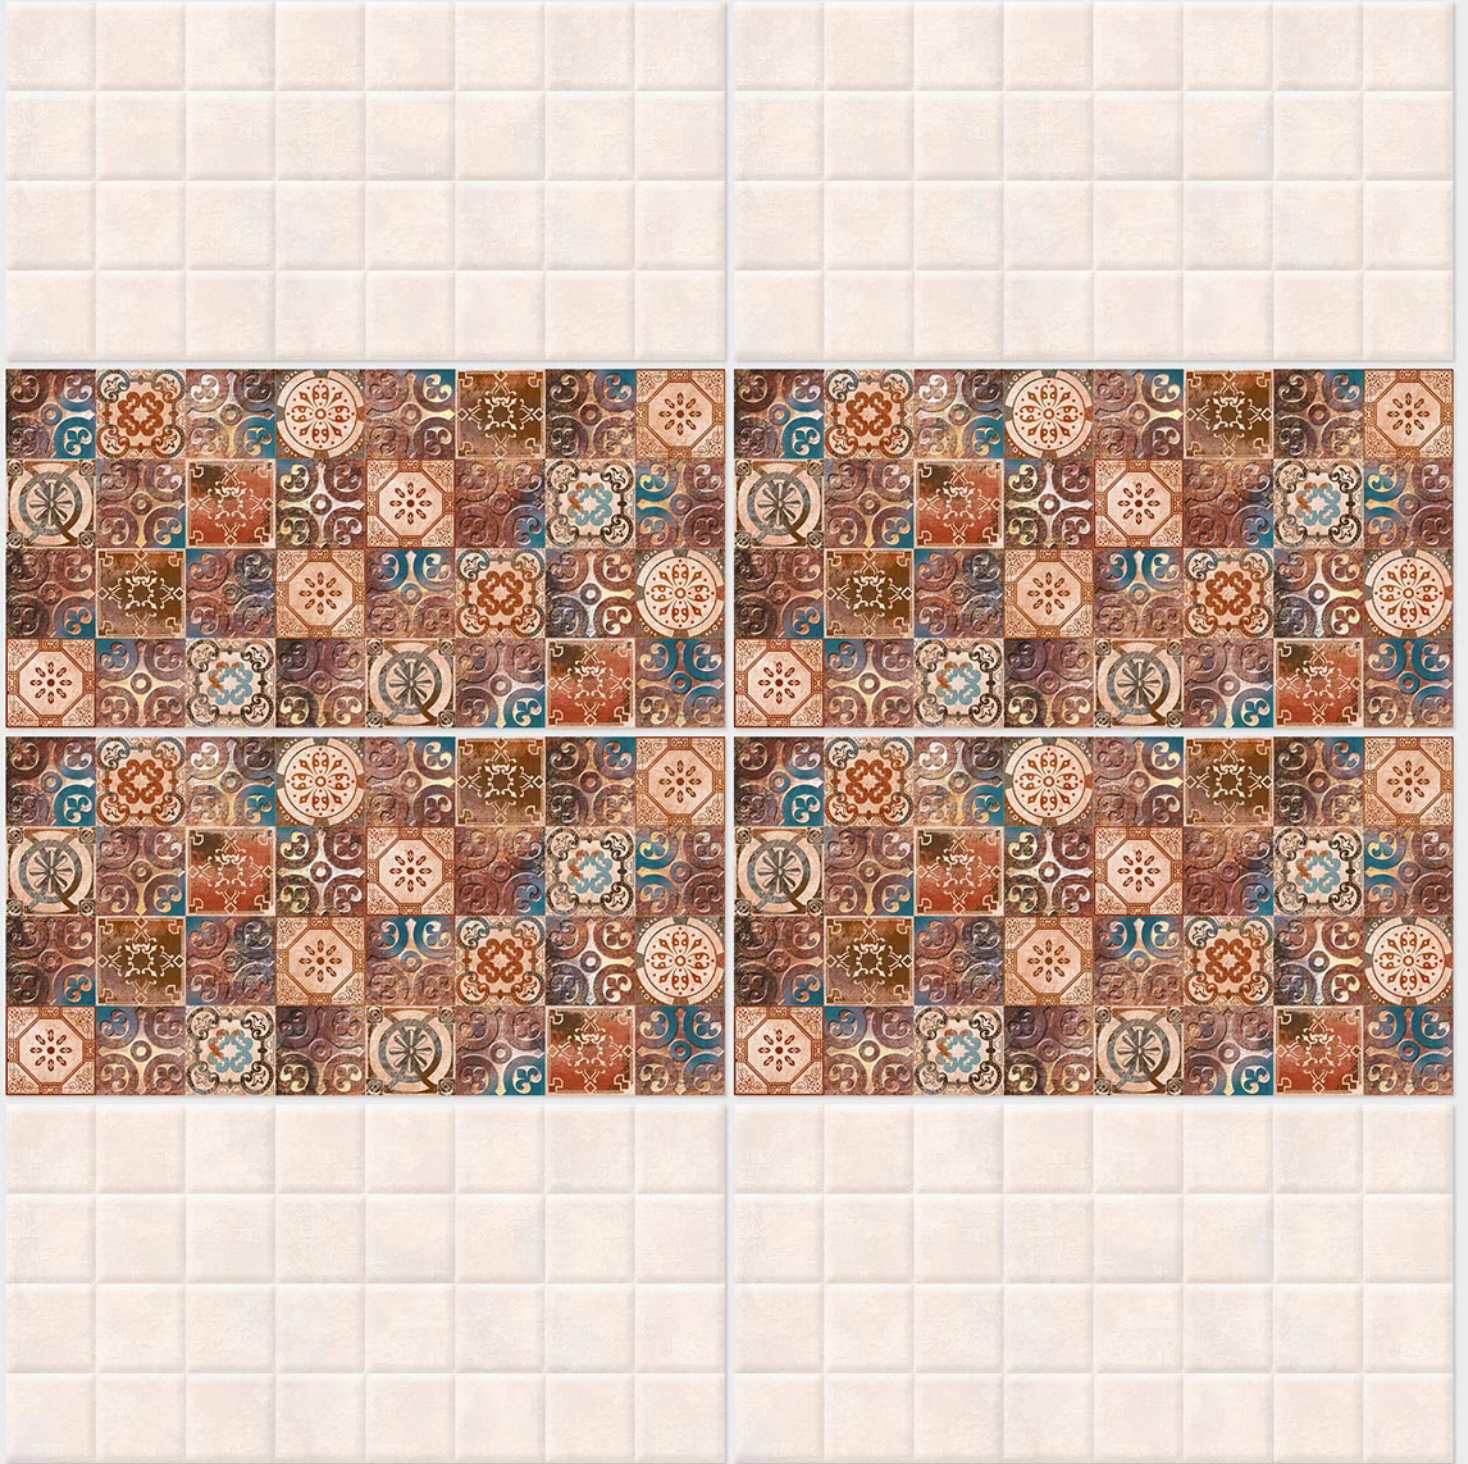

9009 L

Tile Shown
9009