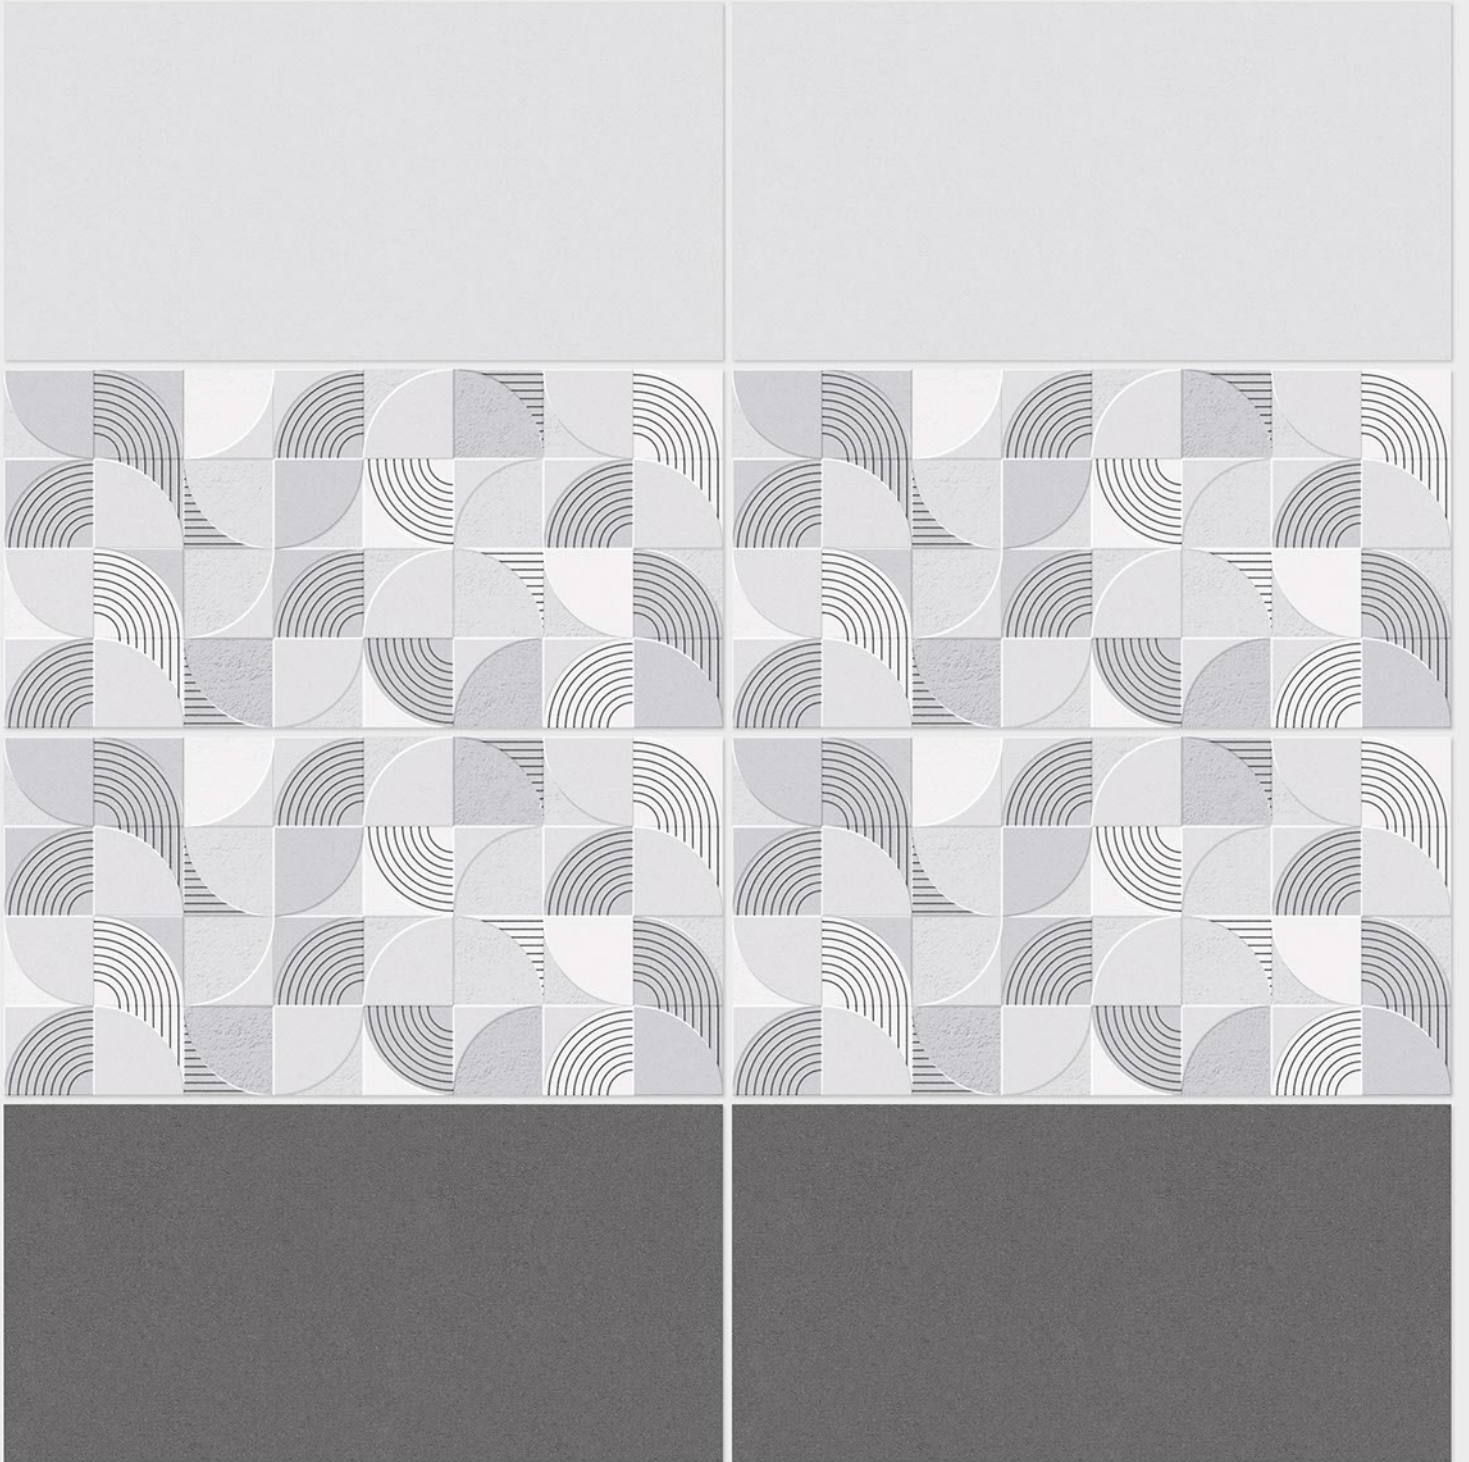

Tile Shown
9004

resistant to salts | eco sustainable | fire proof | frost proof | random design

Finish: **SUGER**

9005 L

9005 HL 1

9005 L

DIGITAL 300x
WALL TILES 600mm

Tile Shown
9005