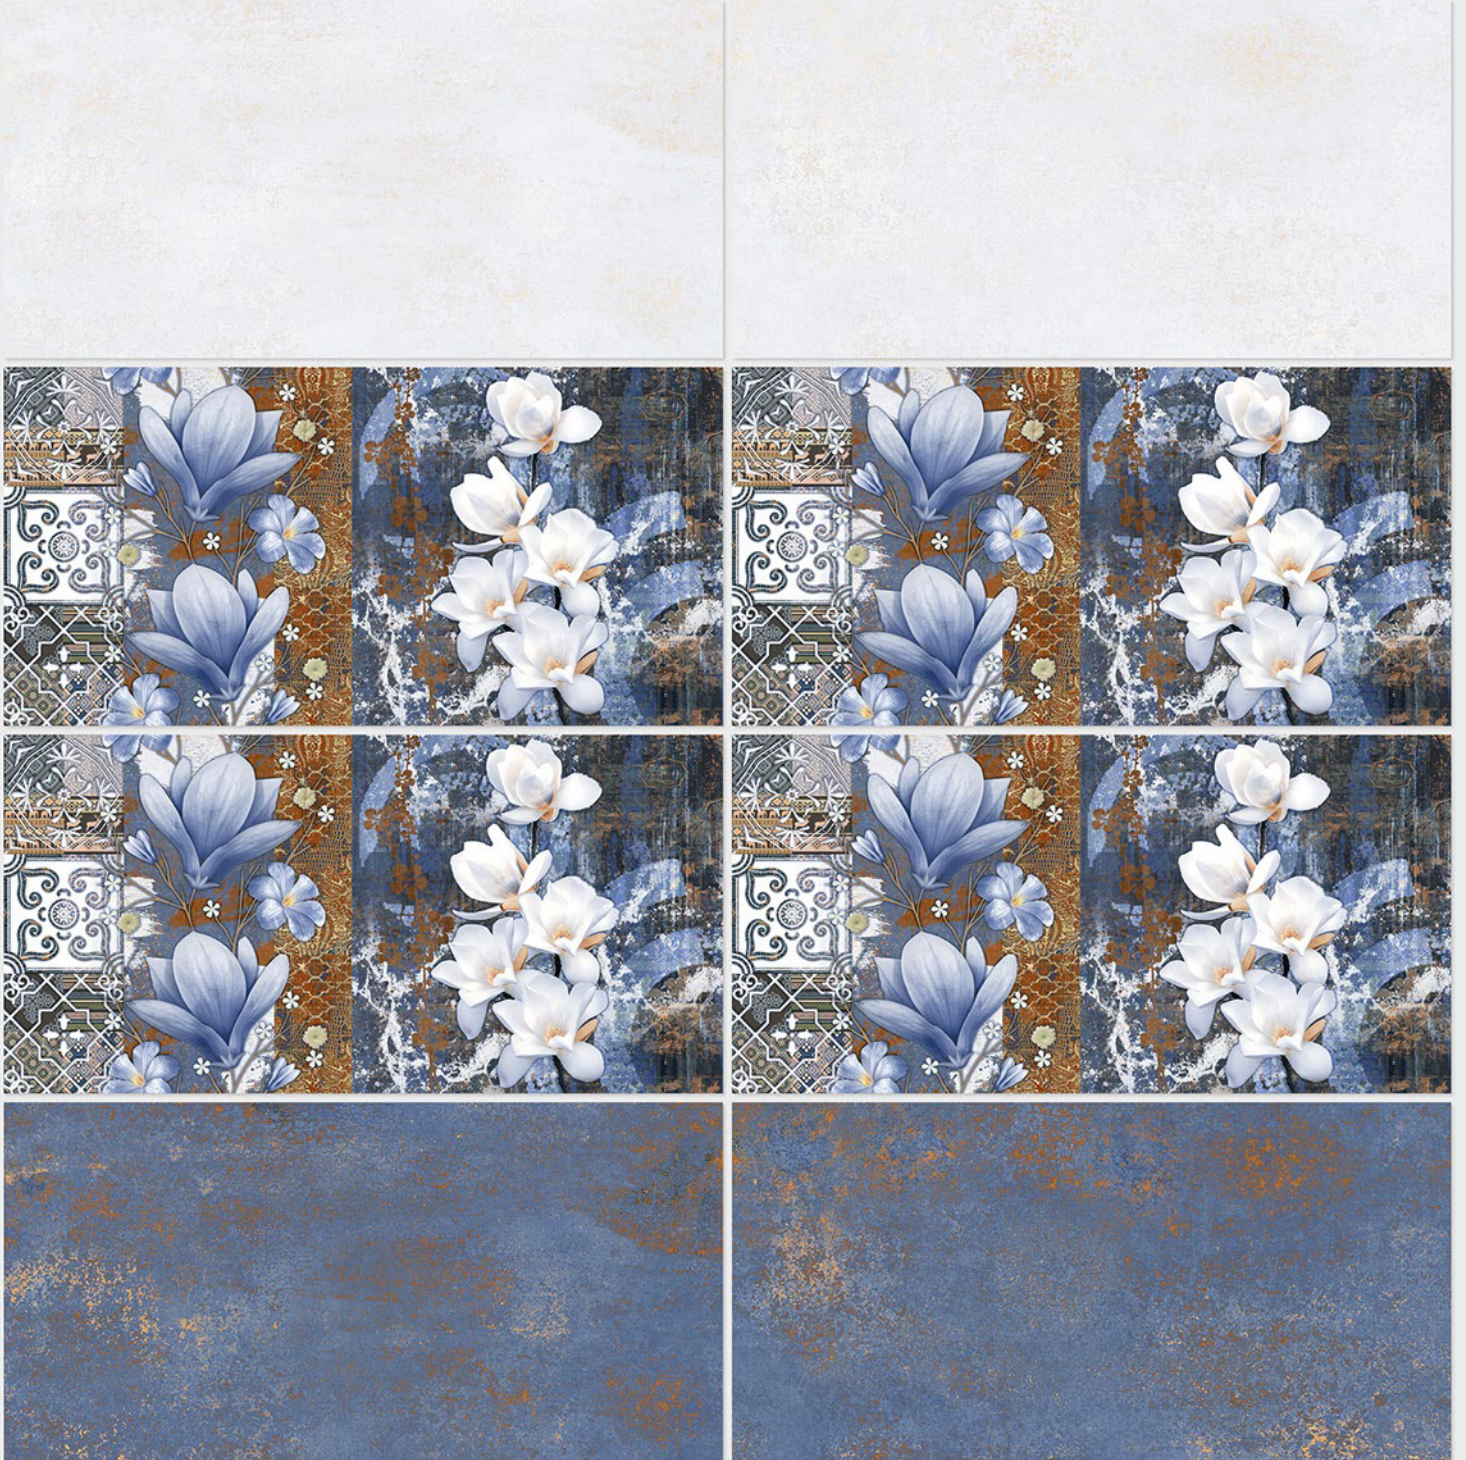

9011 D

Tile Shown
9011