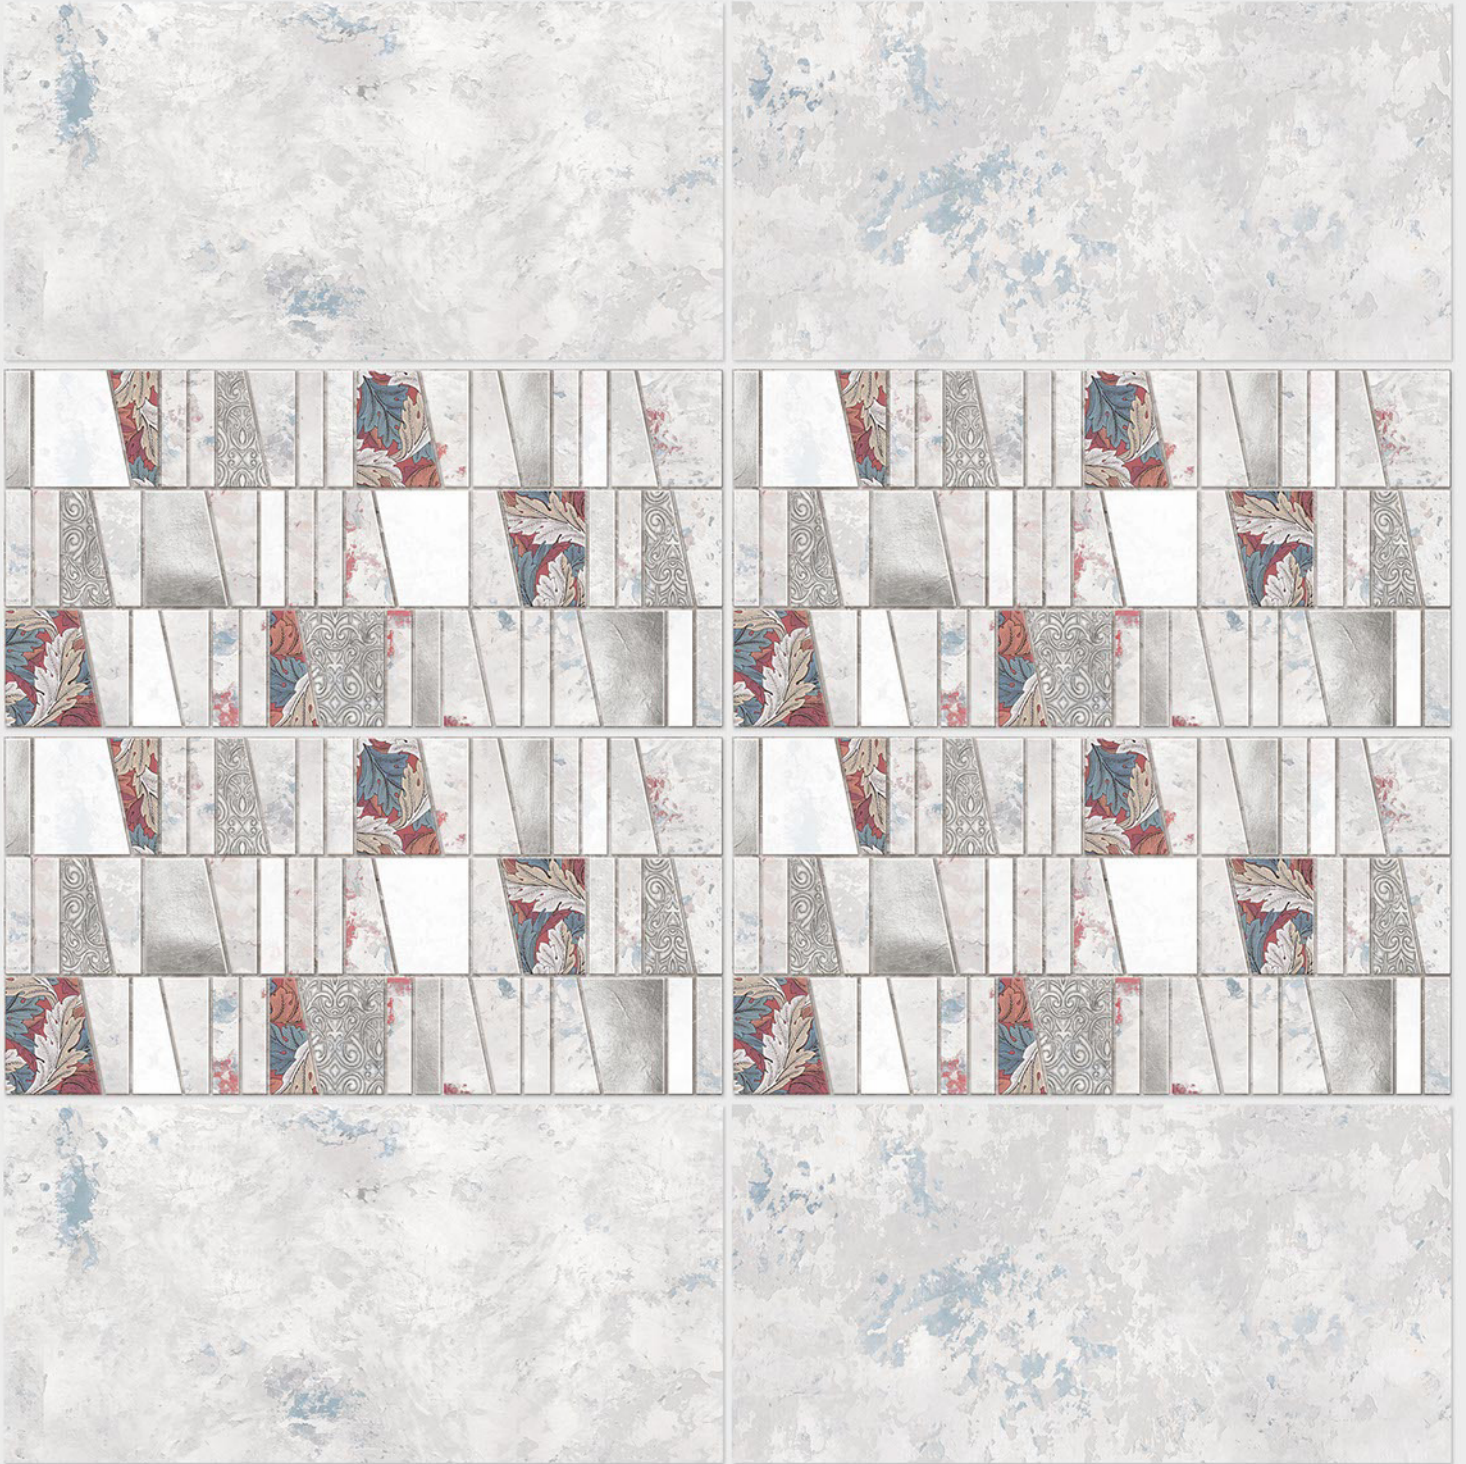

9015 L

Tile Shown
9015