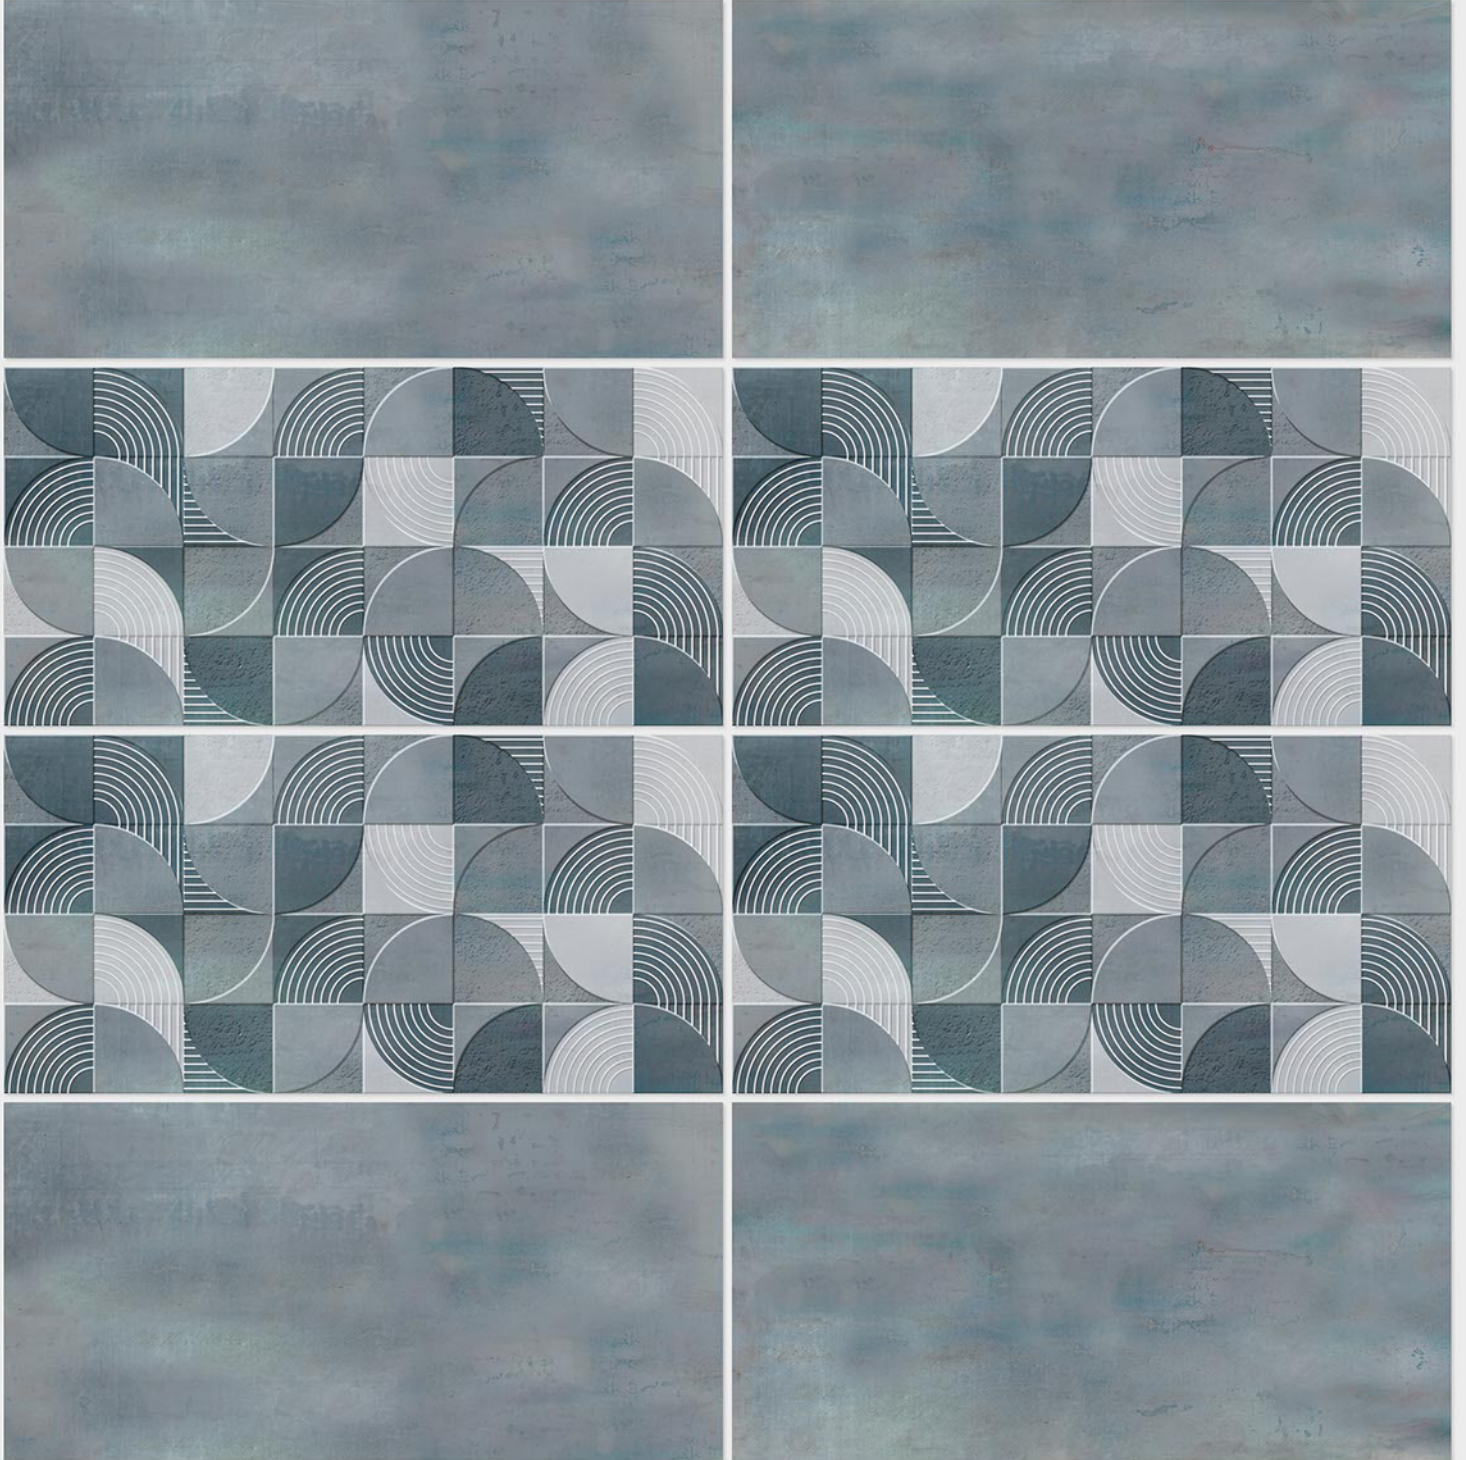

9014 D

Tile Shown
9014