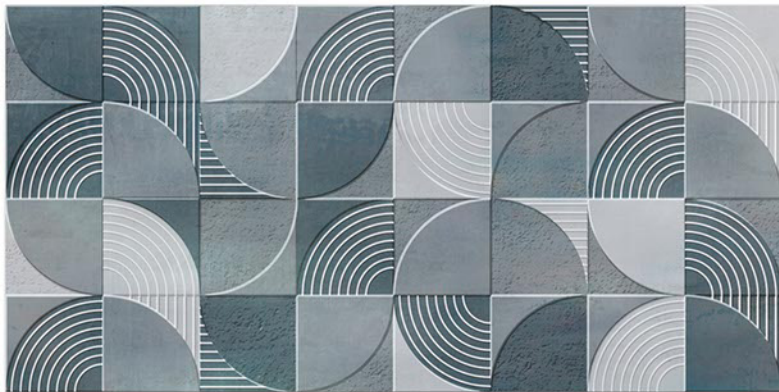

9013 HL 1-B

9013 D

DIGITAL 300x
WALL TILES 600mm

Tile Shown
9013

resistant to salts | eco sustainable | fire proof | frost proof | random design

Finish: **SUGER**

9014 D

9014 HL 1