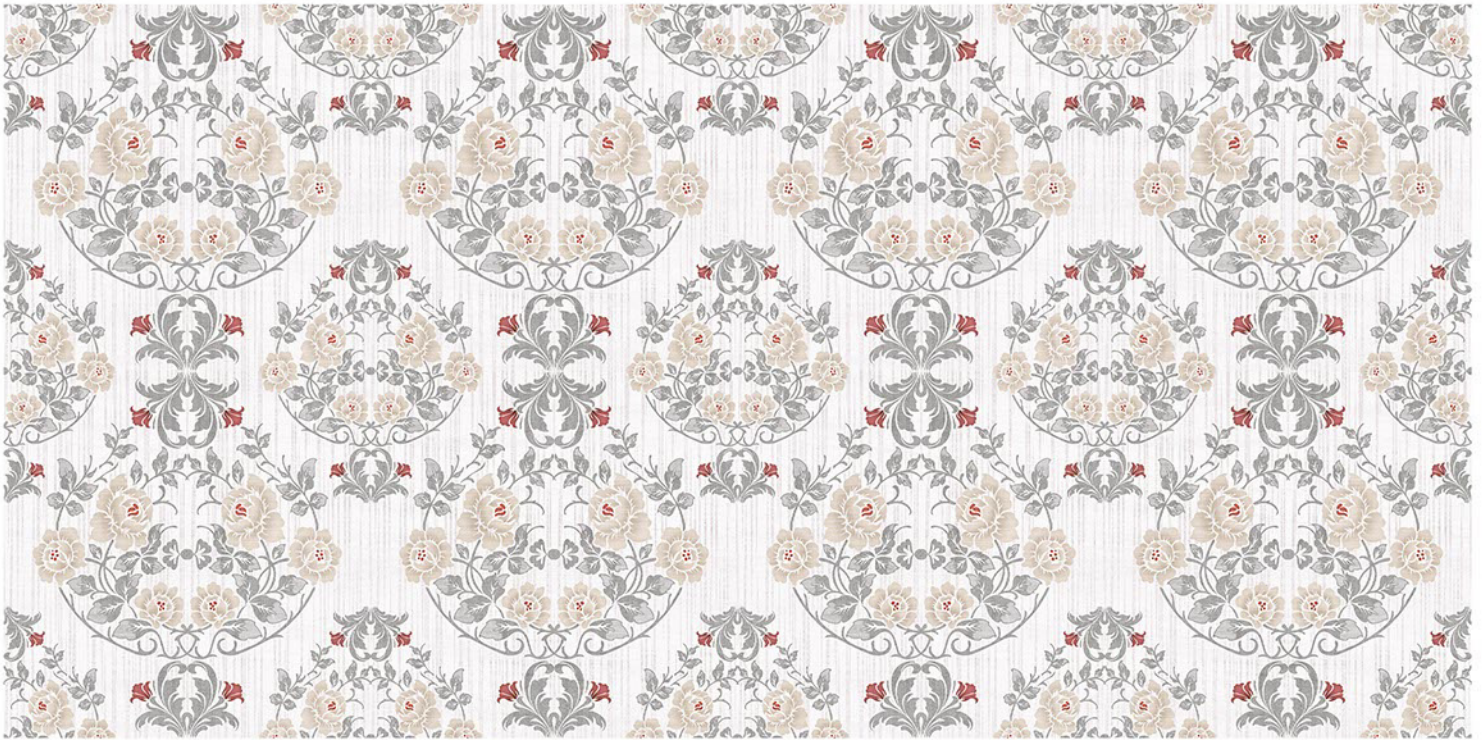

DIGITAL 300x
WALL TILES 600mm

resistant to salts | eco sustainable | fire proof | frost proof | random design

SIGNUS
C E R A M I C

Finish: **SUGER**

WALLPAPER-5

DIGITAL 300x
WALL TILES 600mm

resistant to salts | eco sustainable | fire proof | frost proof | random design