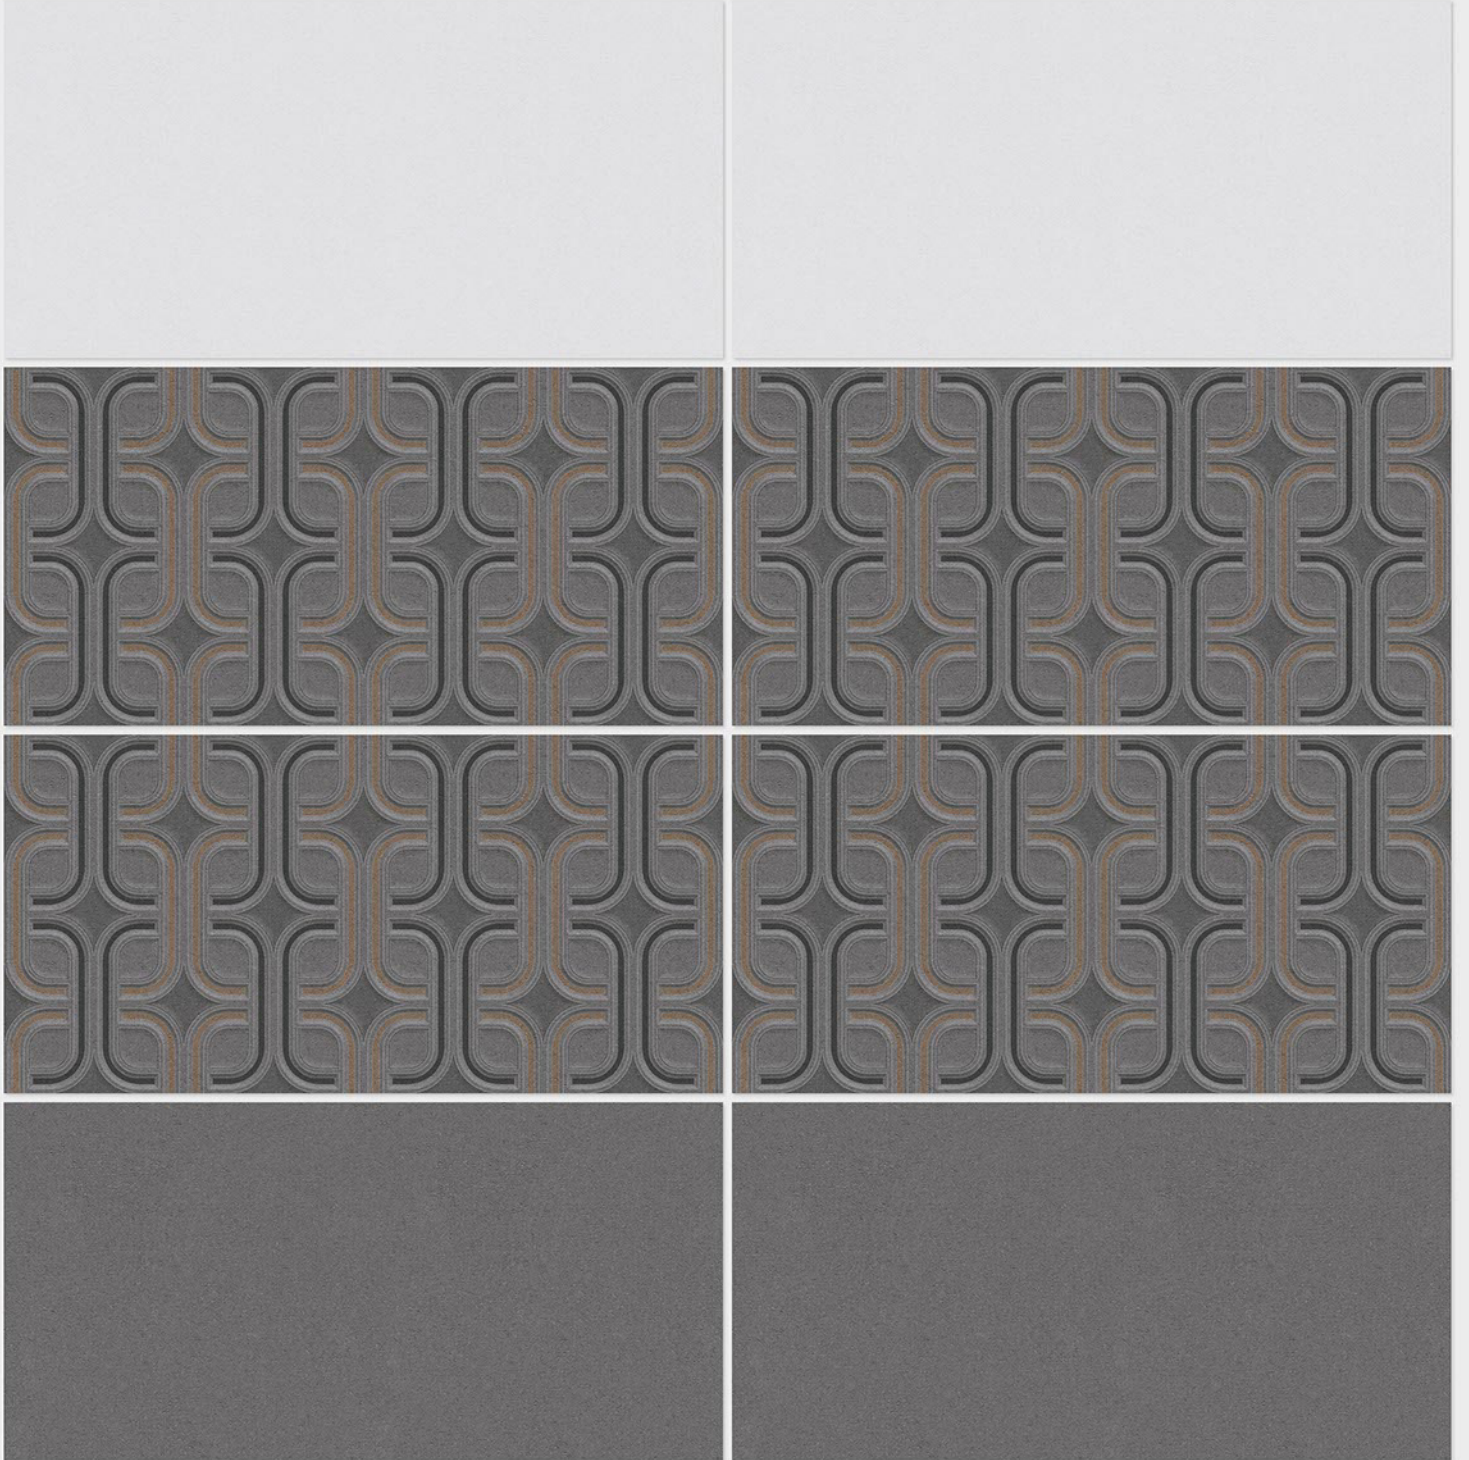

Tile Shown
9002

resistant to salts | eco sustainable | fire proof | frost proof | random design

Finish: **SUGER**

9003 D

9003 HL 1

9003 D

DIGITAL 300x
WALL TILES 600mm

Tile Shown
9003

resistant to salts | eco sustainable | fire proof | frost proof | random design

Finish: **SUGER**

9004 L

9004 HL 1

9004 HL 2

9004 D

DIGITAL 300x
WALL TILES 600mm

Tile Shown
9004

Tile Shown
9004

resistant to salts | eco sustainable | fire proof | frost proof | random design

Finish: **SUGER**

9005 L

9005 HL 1

9005 L

DIGITAL 300x
WALL TILES 600mm

Tile Shown
9005