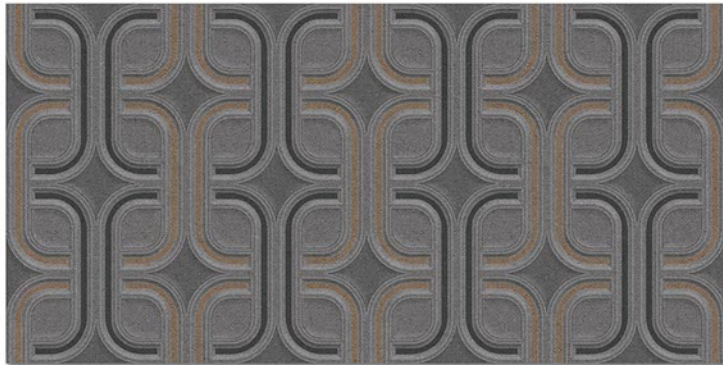

SIGNUS
C E R A M I C

Finish: **SUGER**

9002 L

9002 HL 1

9002 HL 2

9002 D

DIGITAL 300x
WALL TILES 600mm

Tile Shown
9002

Tile Shown
9002

resistant to salts | eco sustainable | fire proof | frost proof | random design

Finish: **SUGER**

9003 D

9003 HL 1

9003 D

DIGITAL 300x
WALL TILES 600mm

Tile Shown
9003

resistant to salts | eco sustainable | fire proof | frost proof | random design

Finish: **SUGER**

9004 L

9004 HL 1

9004 HL 2

9004 D

DIGITAL 300x
WALL TILES 600mm

Tile Shown
9004

Tile Shown
9004

resistant to salts | eco sustainable | fire proof | frost proof | random design

Finish: **SUGER**

9005 L

9005 HL 1

9005 L

DIGITAL 300x
WALL TILES 600mm

Tile Shown
9005