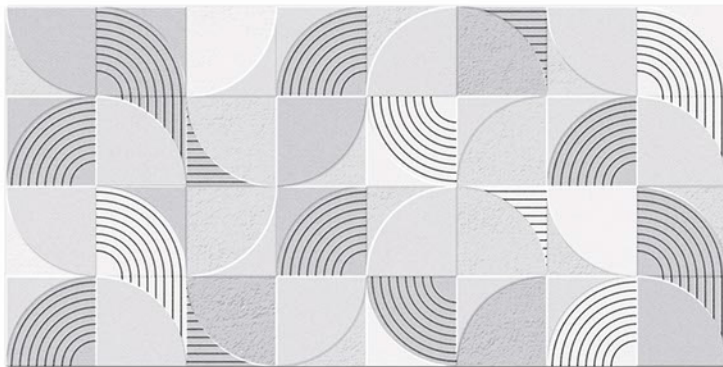

resistant to salts | eco sustainable | fire proof | frost proof | random design

Finish: **SUGER**

9004 L

9004 HL 1

9004 HL 2

9004 D

DIGITAL 300x
WALL TILES 600mm

Tile Shown
9004