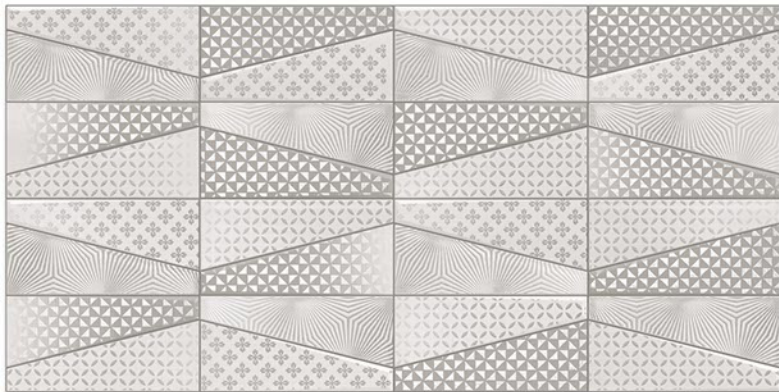

resistant to salts | eco sustainable | fire proof | frost proof | random design

Finish: **Satin Matt**

4166 L

DIGITAL 300x
WALL TILES 600mm