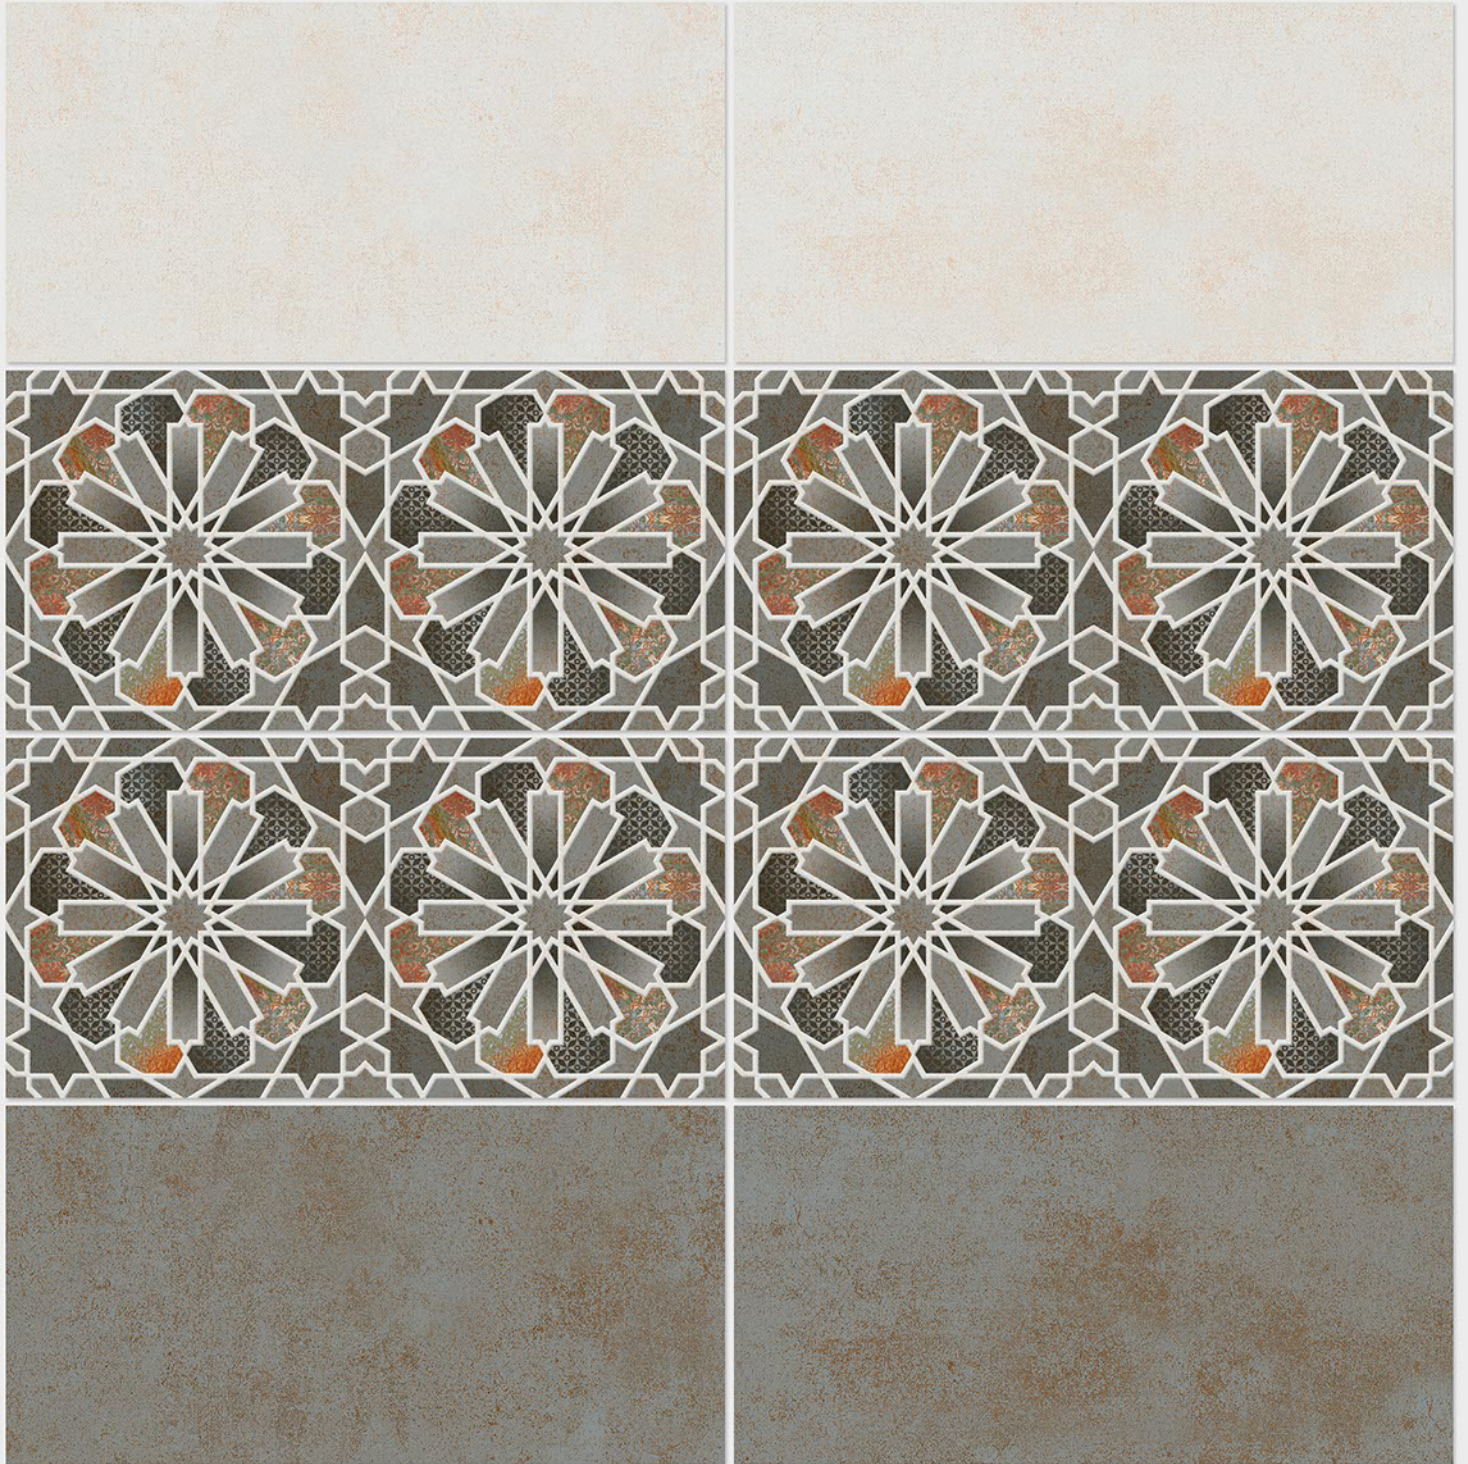

Finish: **Satin Matt**

4072 L

4072 HL 2

4072 D

DIGITAL 300x
WALL TILES 600mm

Tile Shown
4072

resistant to salts | eco sustainable | fire proof | frost proof | random design

Finish: **Satin Matt**

4149 L

4149 HL 1

4149 L

DIGITAL 300x
WALL TILES 600mm

Tile Shown
4149

resistant to salts | eco sustainable | fire proof | frost proof | random design

Finish: **Satin Matt**

4150 L