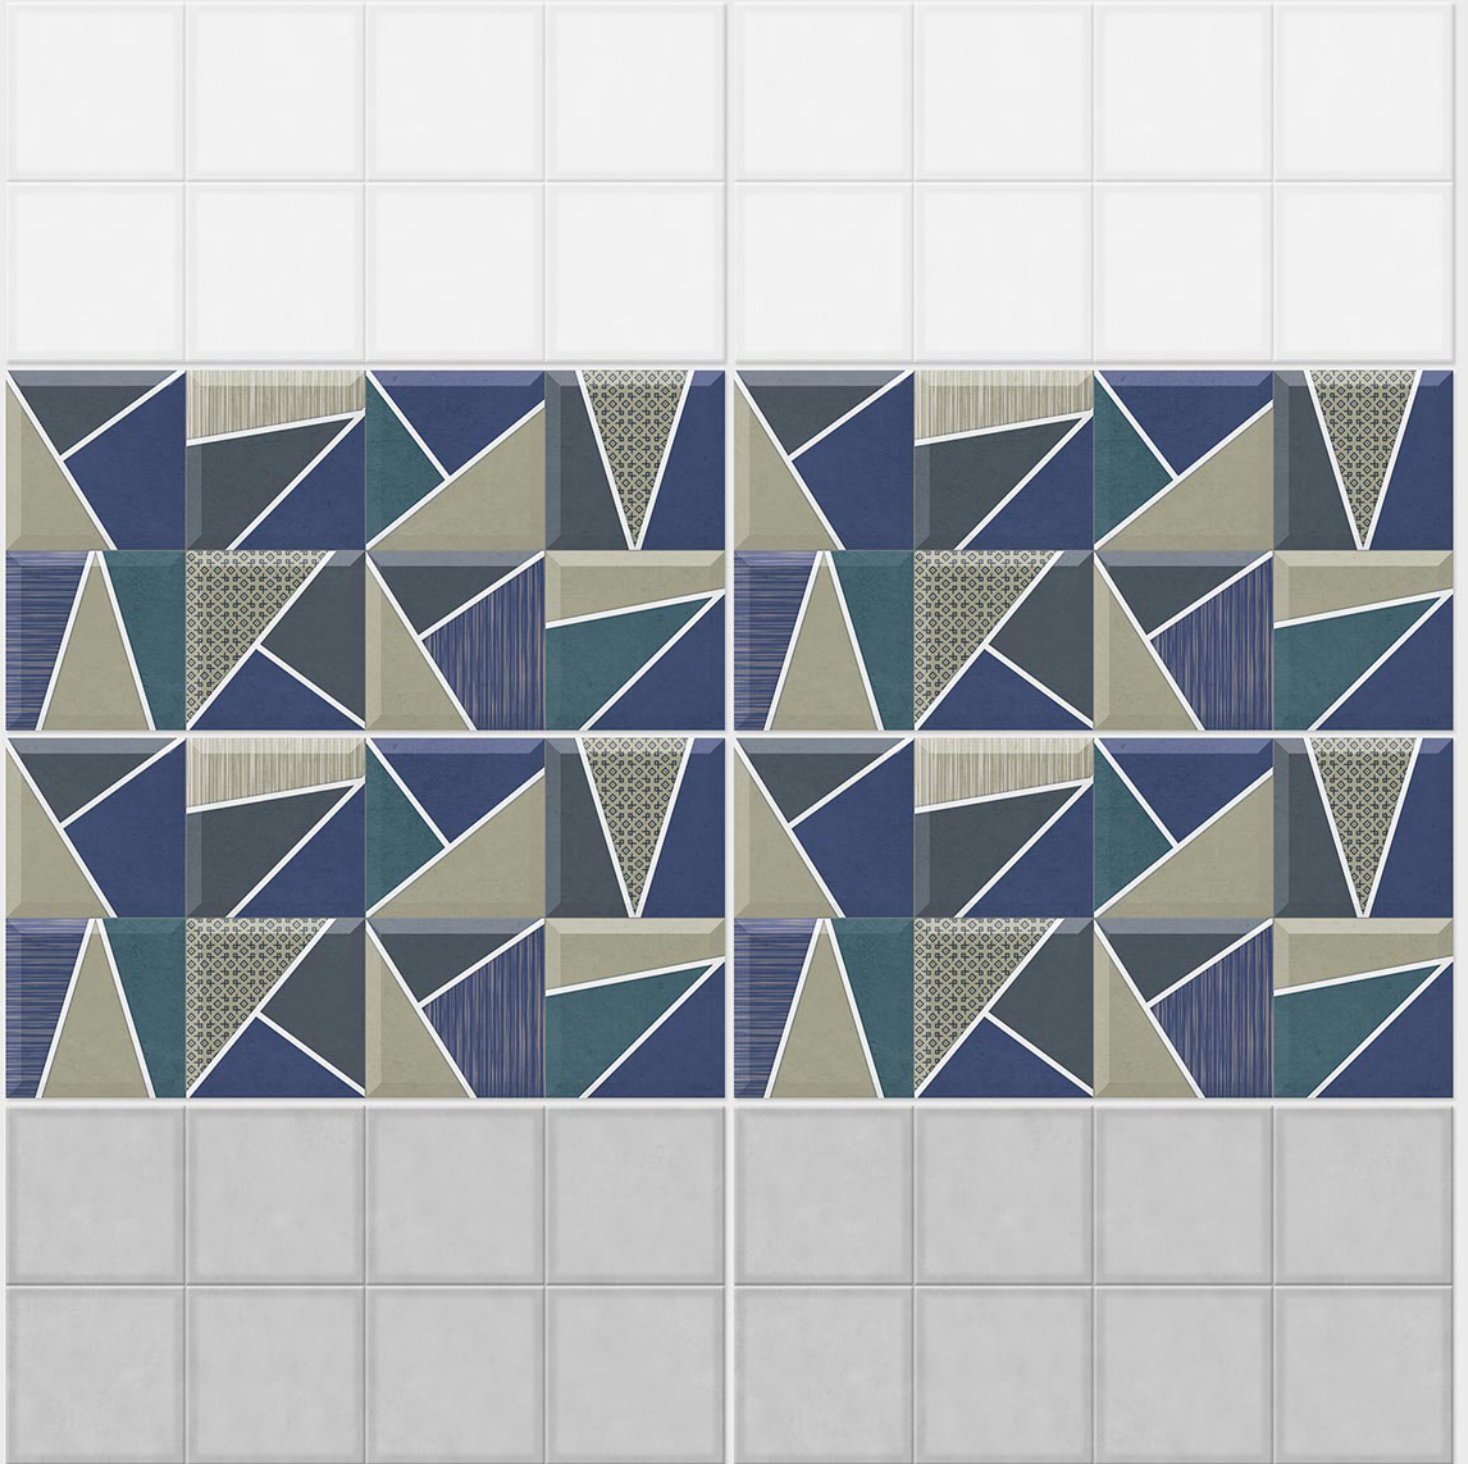

DIGITAL 300x
WALL TILES 600mm

Tile Shown
4150

Tile Shown
4150

Tile Shown
4150

resistant to salts | eco sustainable | fire proof | frost proof | random design

Finish: **Satin Matt**

4151 L

4151 D