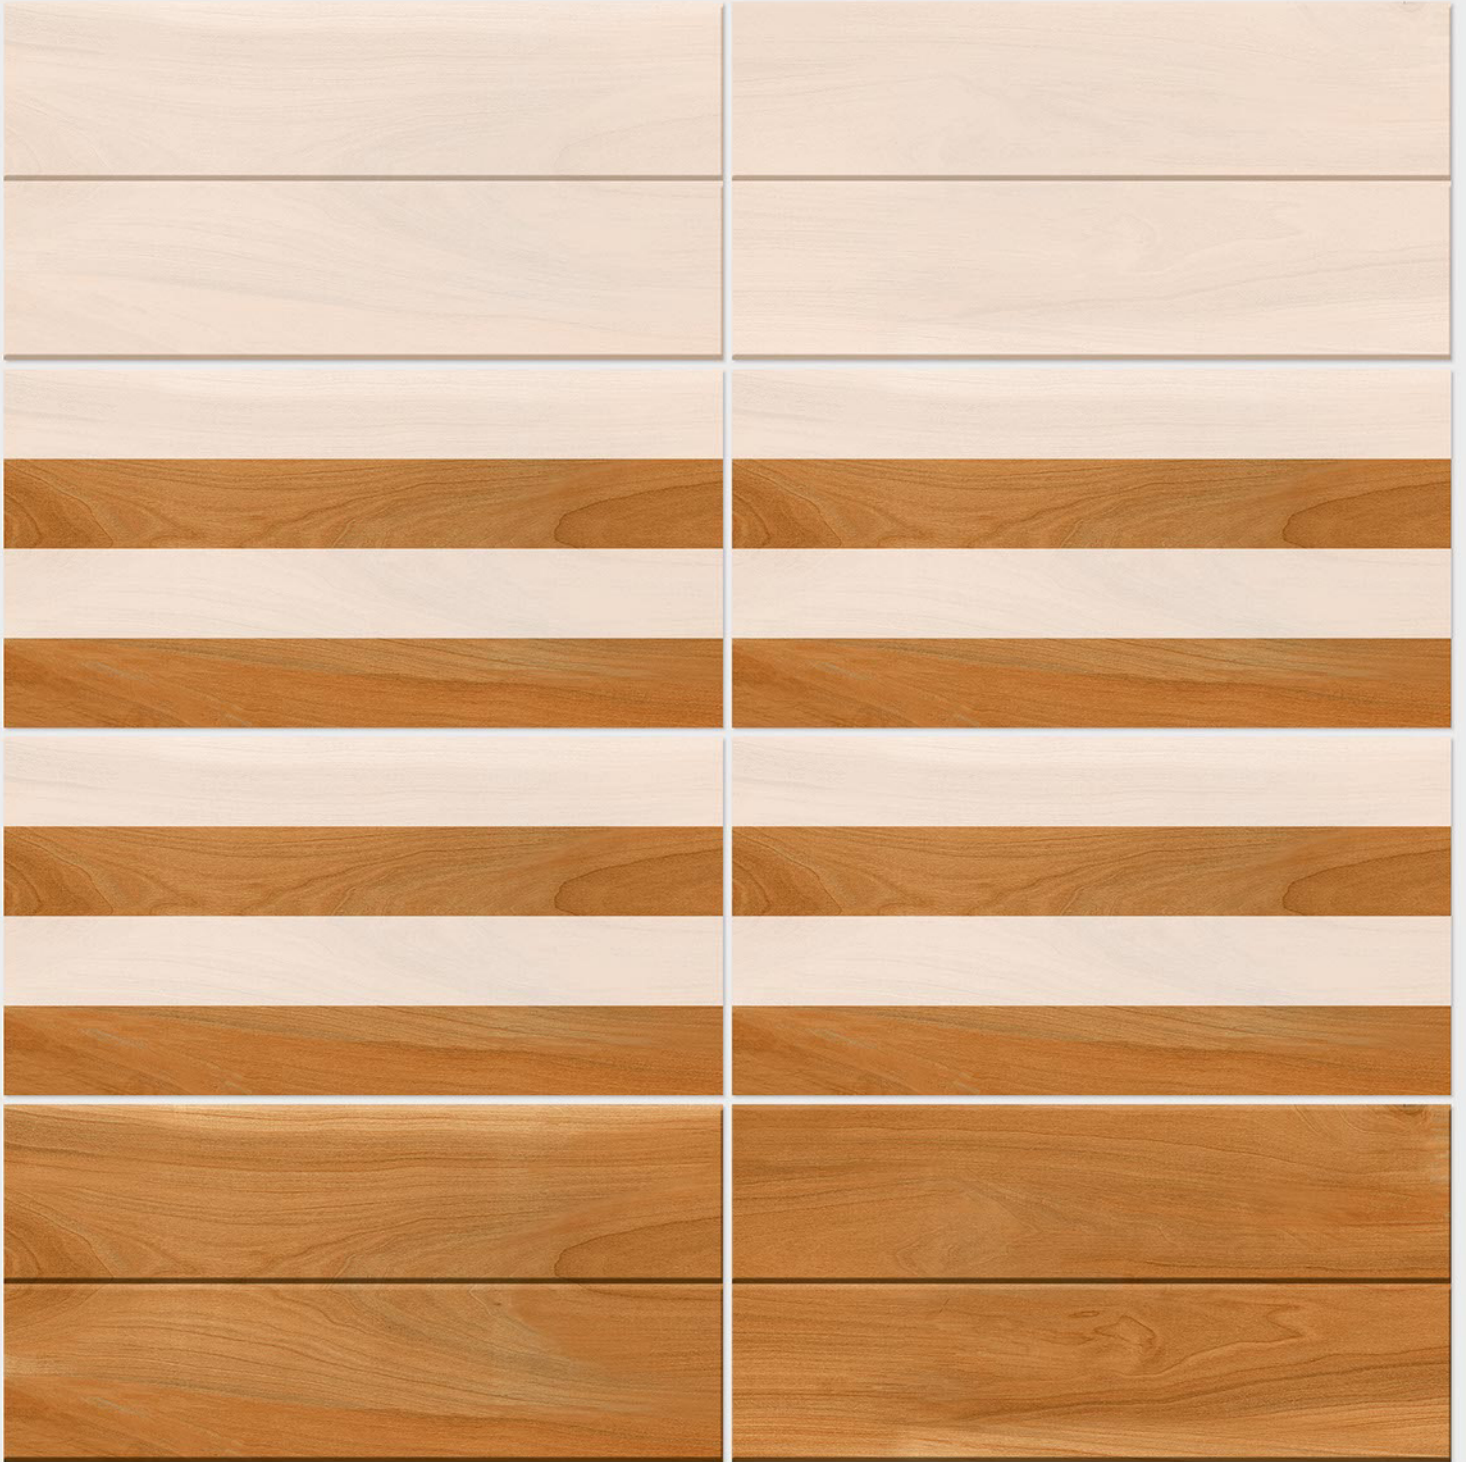

resistant to salts | eco sustainable | fire proof | frost proof | random design

Finish: **Satin Matt**

4160 L

4161 HL 3

4161 D

DIGITAL 300x
WALL TILES 600mm

Tile Shown
4161

Tile Shown
4161