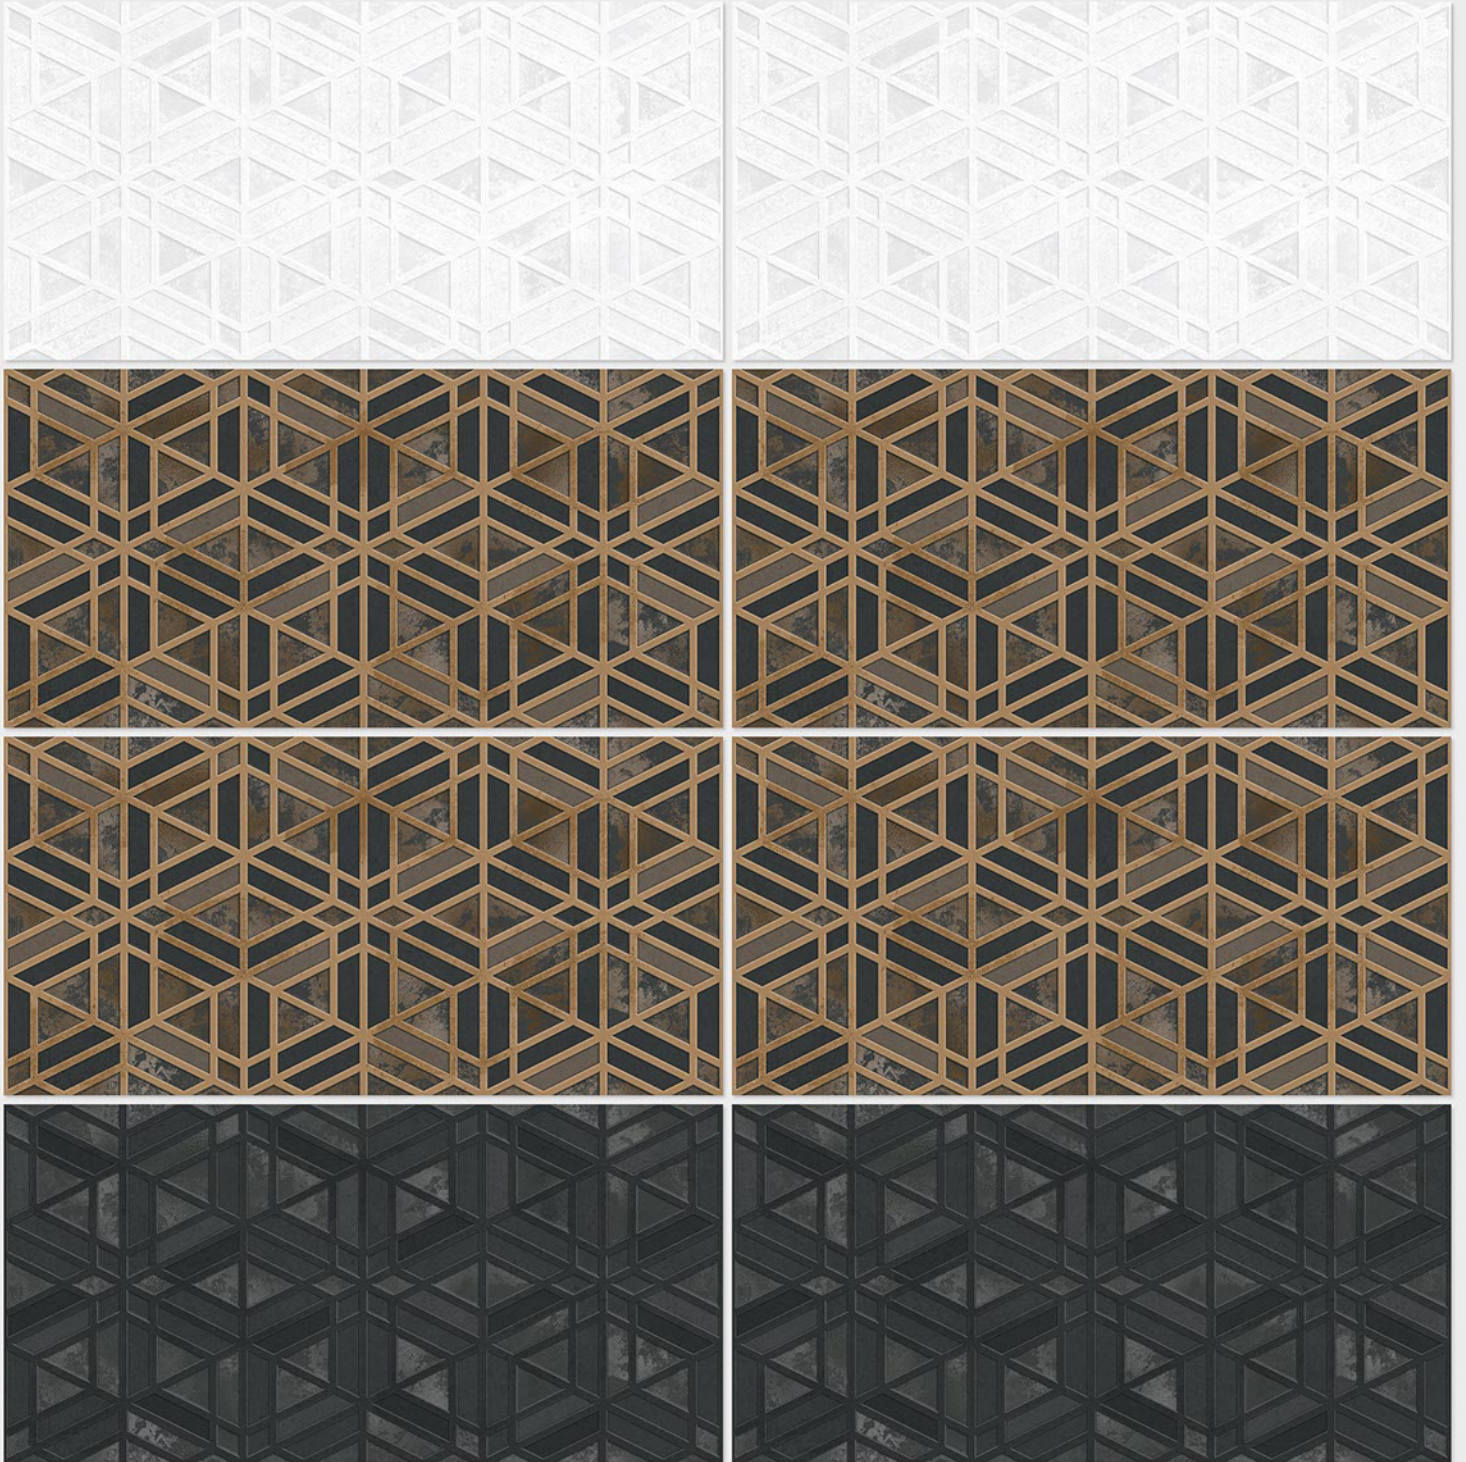

4159 D

Tile Shown
4159