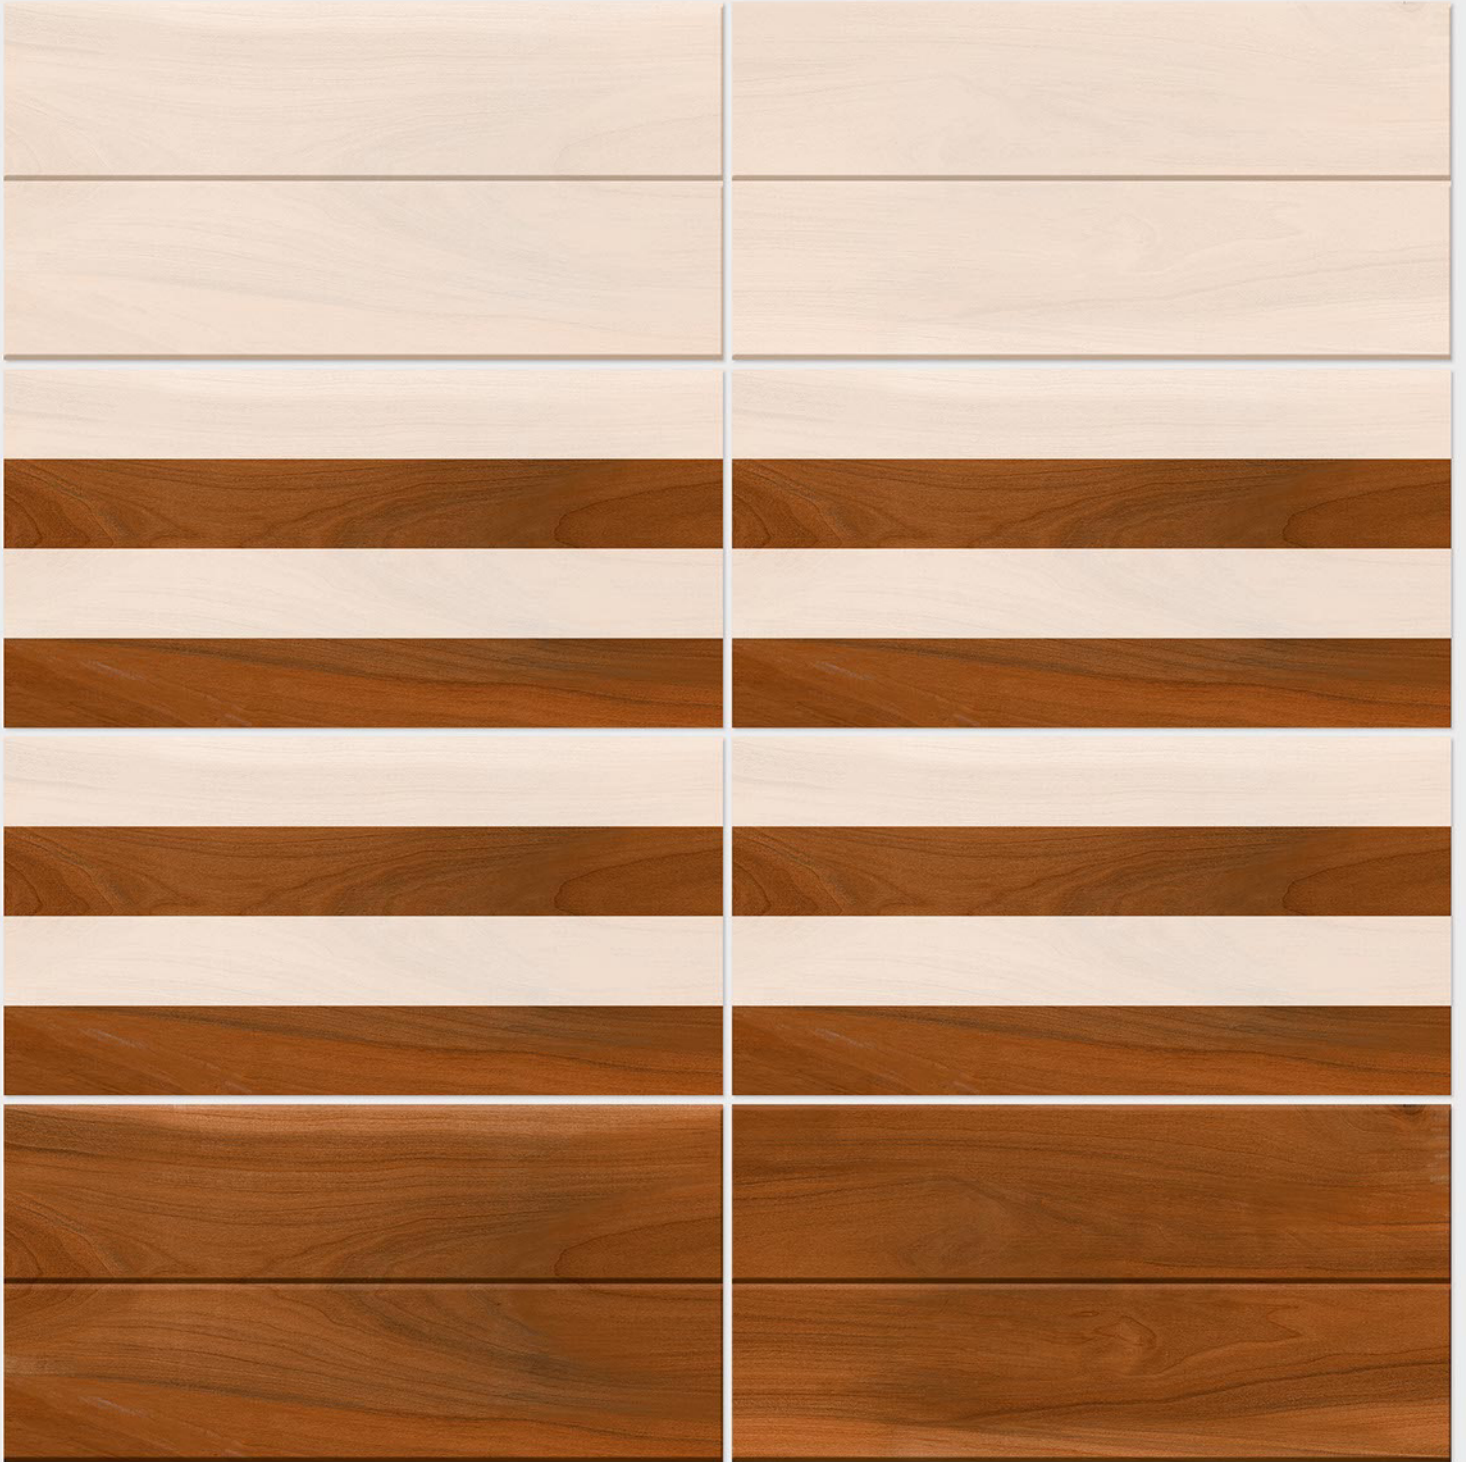

resistant to salts | eco sustainable | fire proof | frost proof | random design

Finish: **Satin Matt**

4160 L

4160 HL 3

4160 D

DIGITAL 300x
WALL TILES 600mm

Tile Shown
4160

Tile Shown
4160