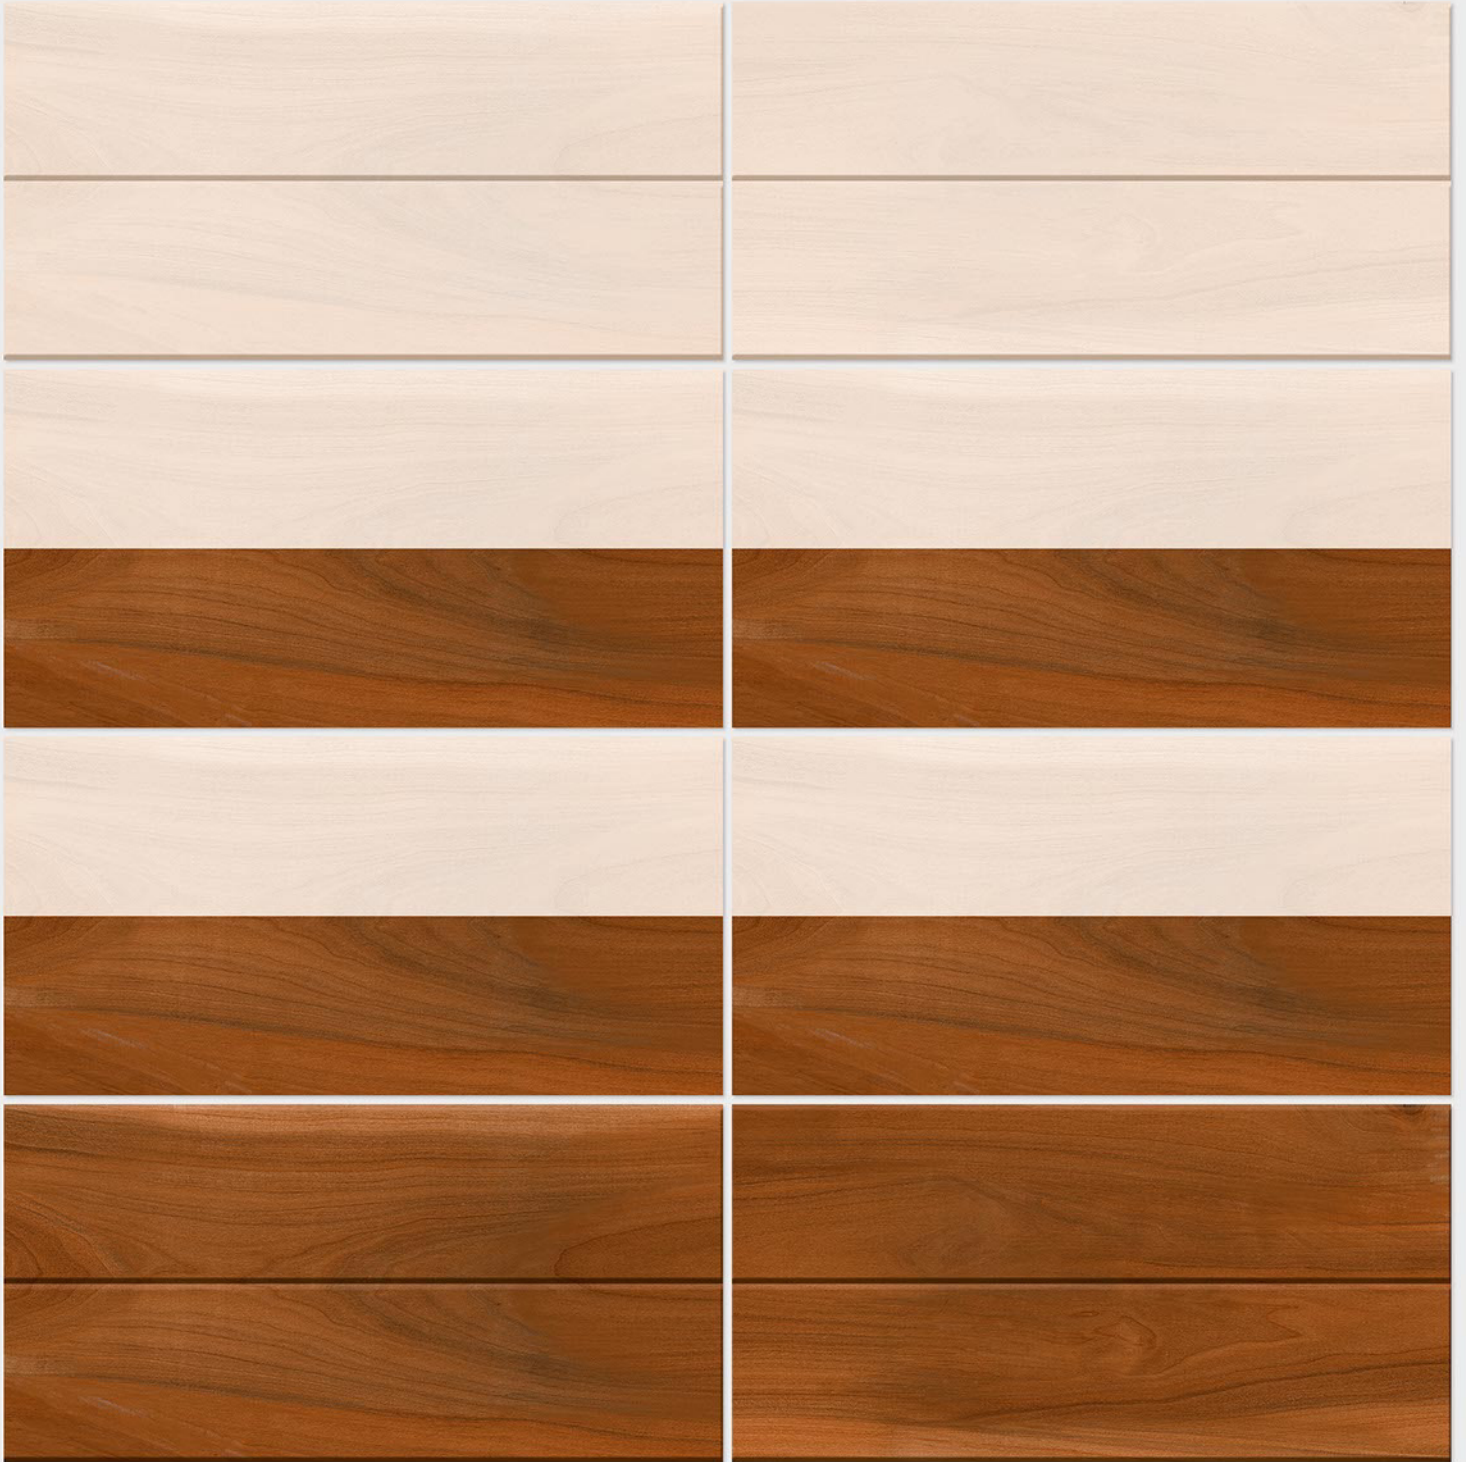

resistant to salts | eco sustainable | fire proof | frost proof | random design

Finish: **Satin Matt**

4160 L

4160 HL 3

4160 D

DIGITAL 300x
WALL TILES 600mm

Tile Shown
4160

Tile Shown
4160