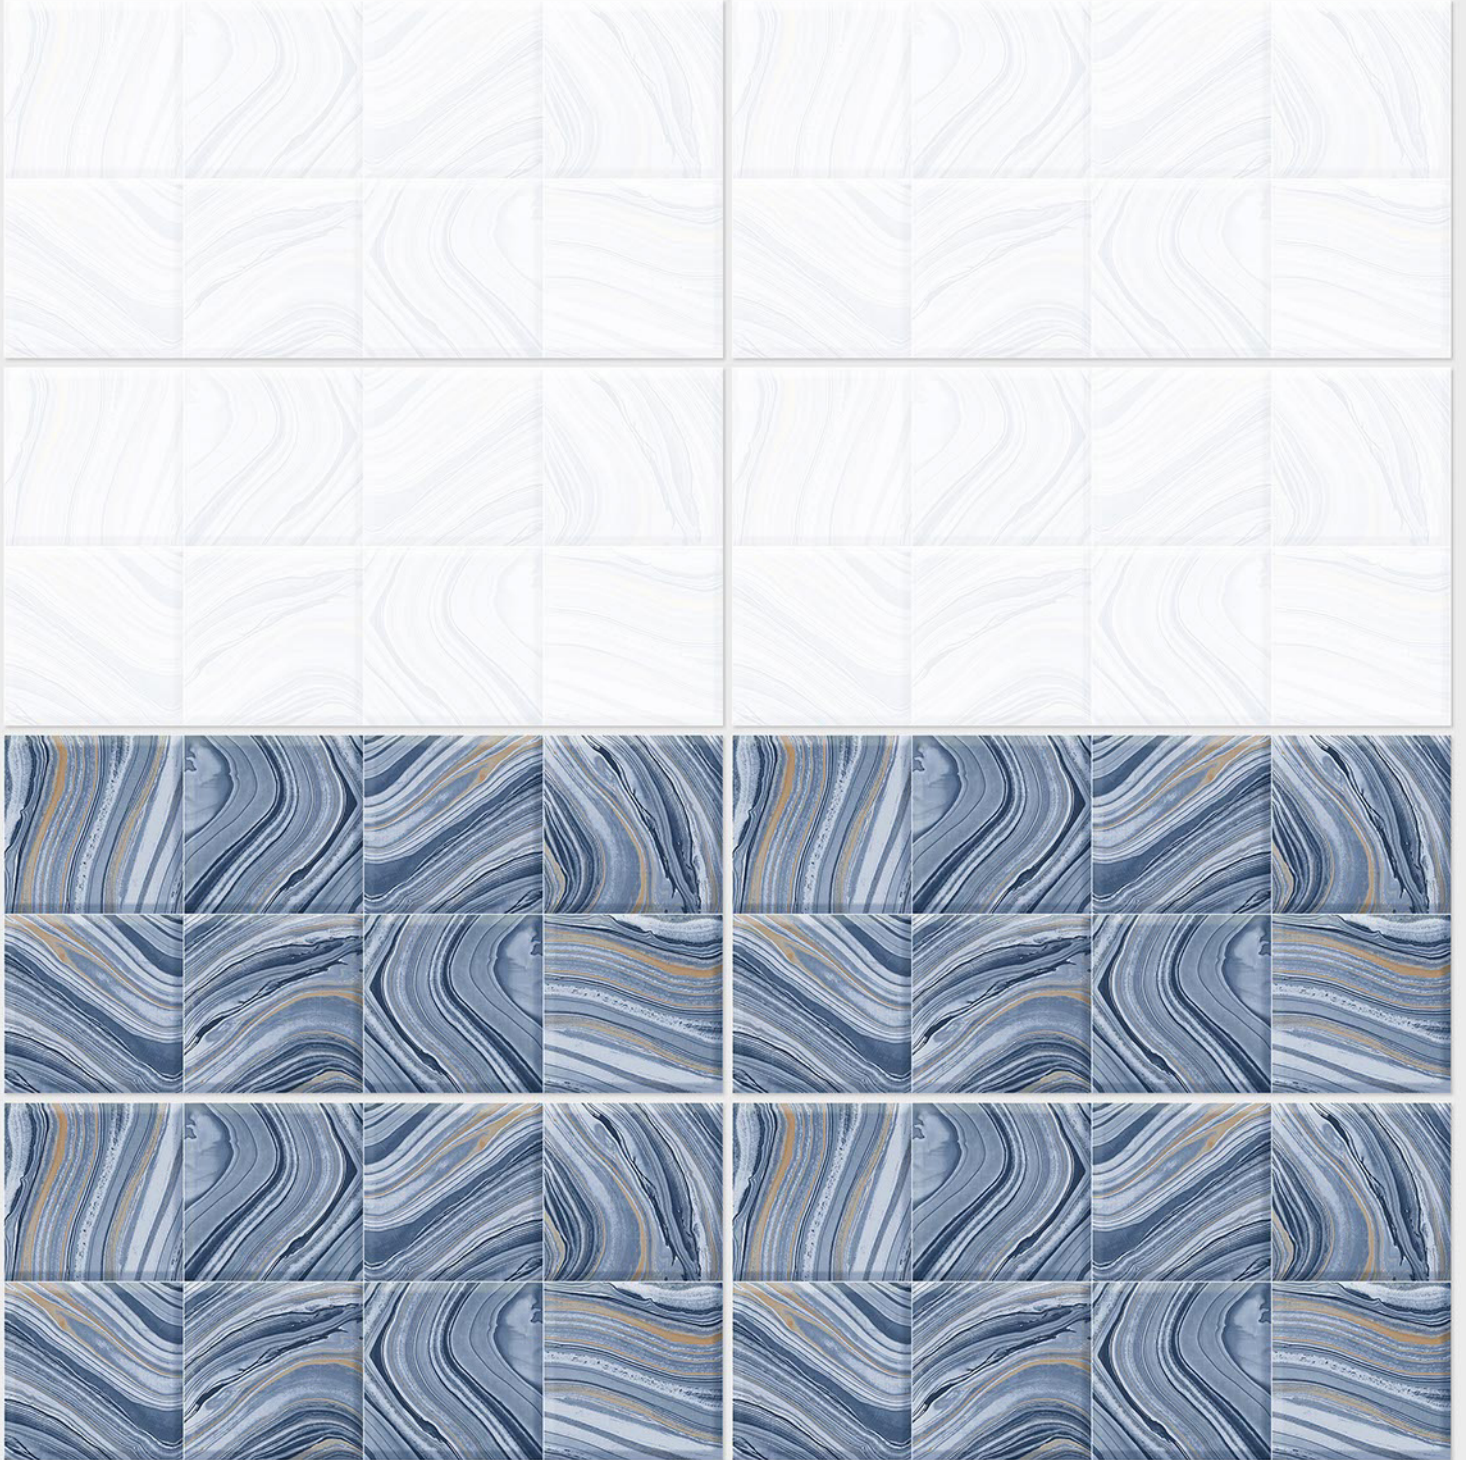

4151 D

Tile Shown
4151