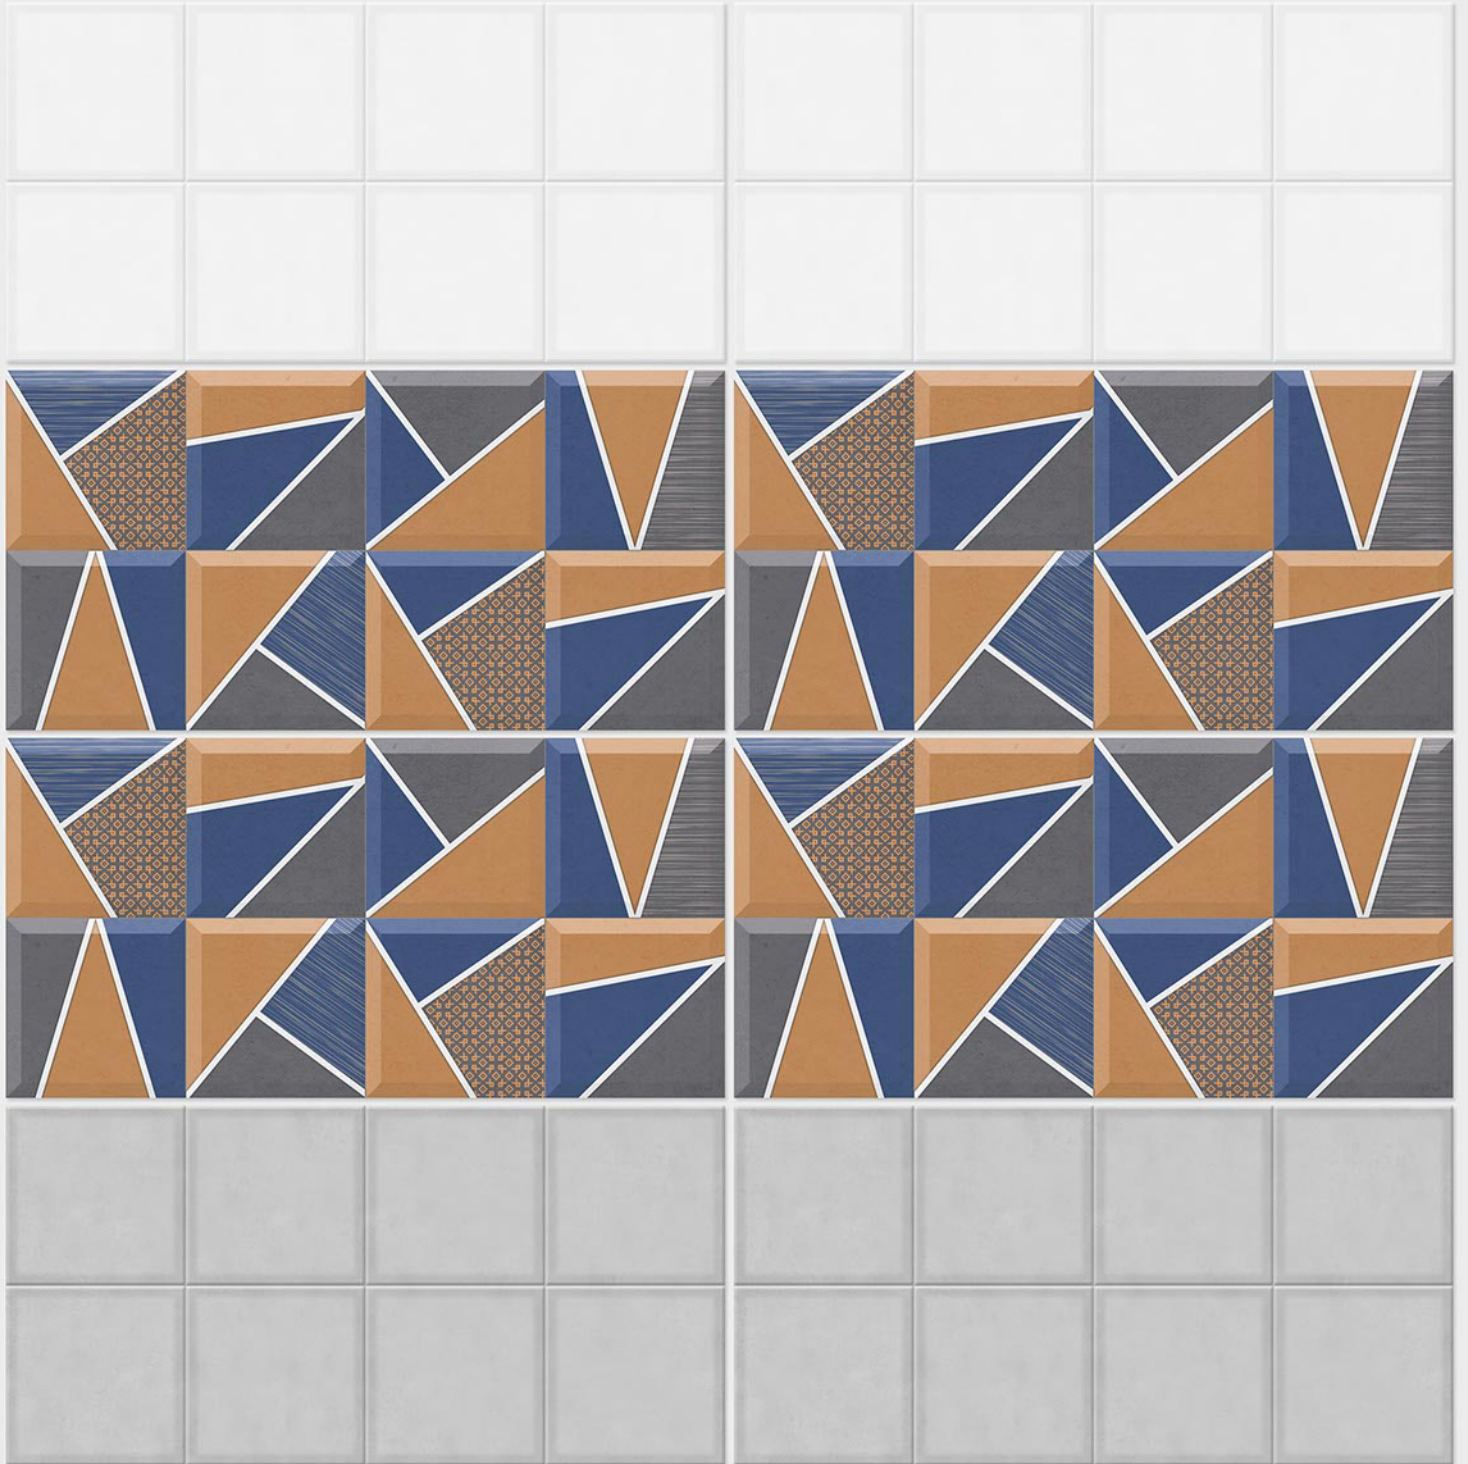

DIGITAL 300x
WALL TILES 600mm

Tile Shown
4150

Tile Shown
4150

Tile Shown
4150

resistant to salts | eco sustainable | fire proof | frost proof | random design

Finish: **Satin Matt**

4151 L

4151 D