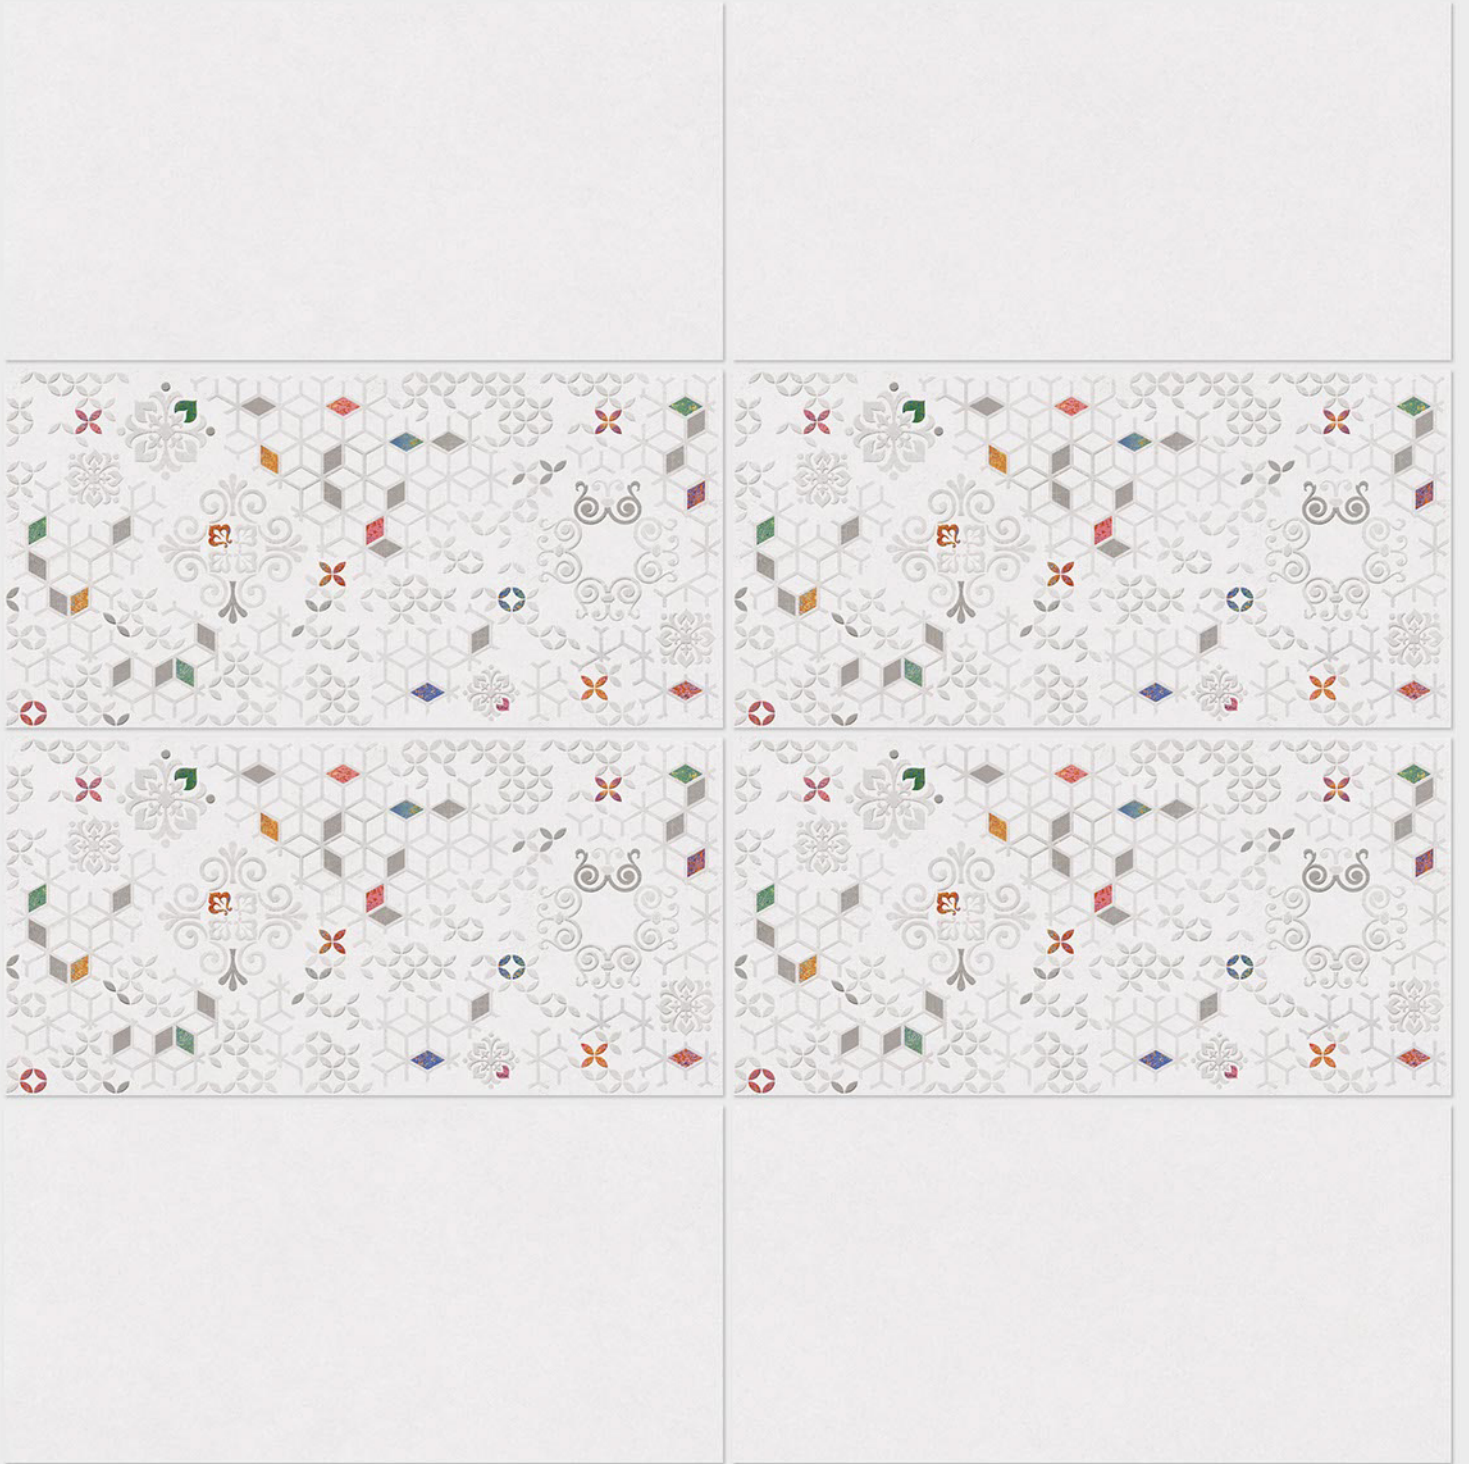

4149 L

4149 HL 1

4149 L

DIGITAL 300x
WALL TILES 600mm

Tile Shown
4149

resistant to salts | eco sustainable | fire proof | frost proof | random design

Finish: **Satin Matt**

4150 L