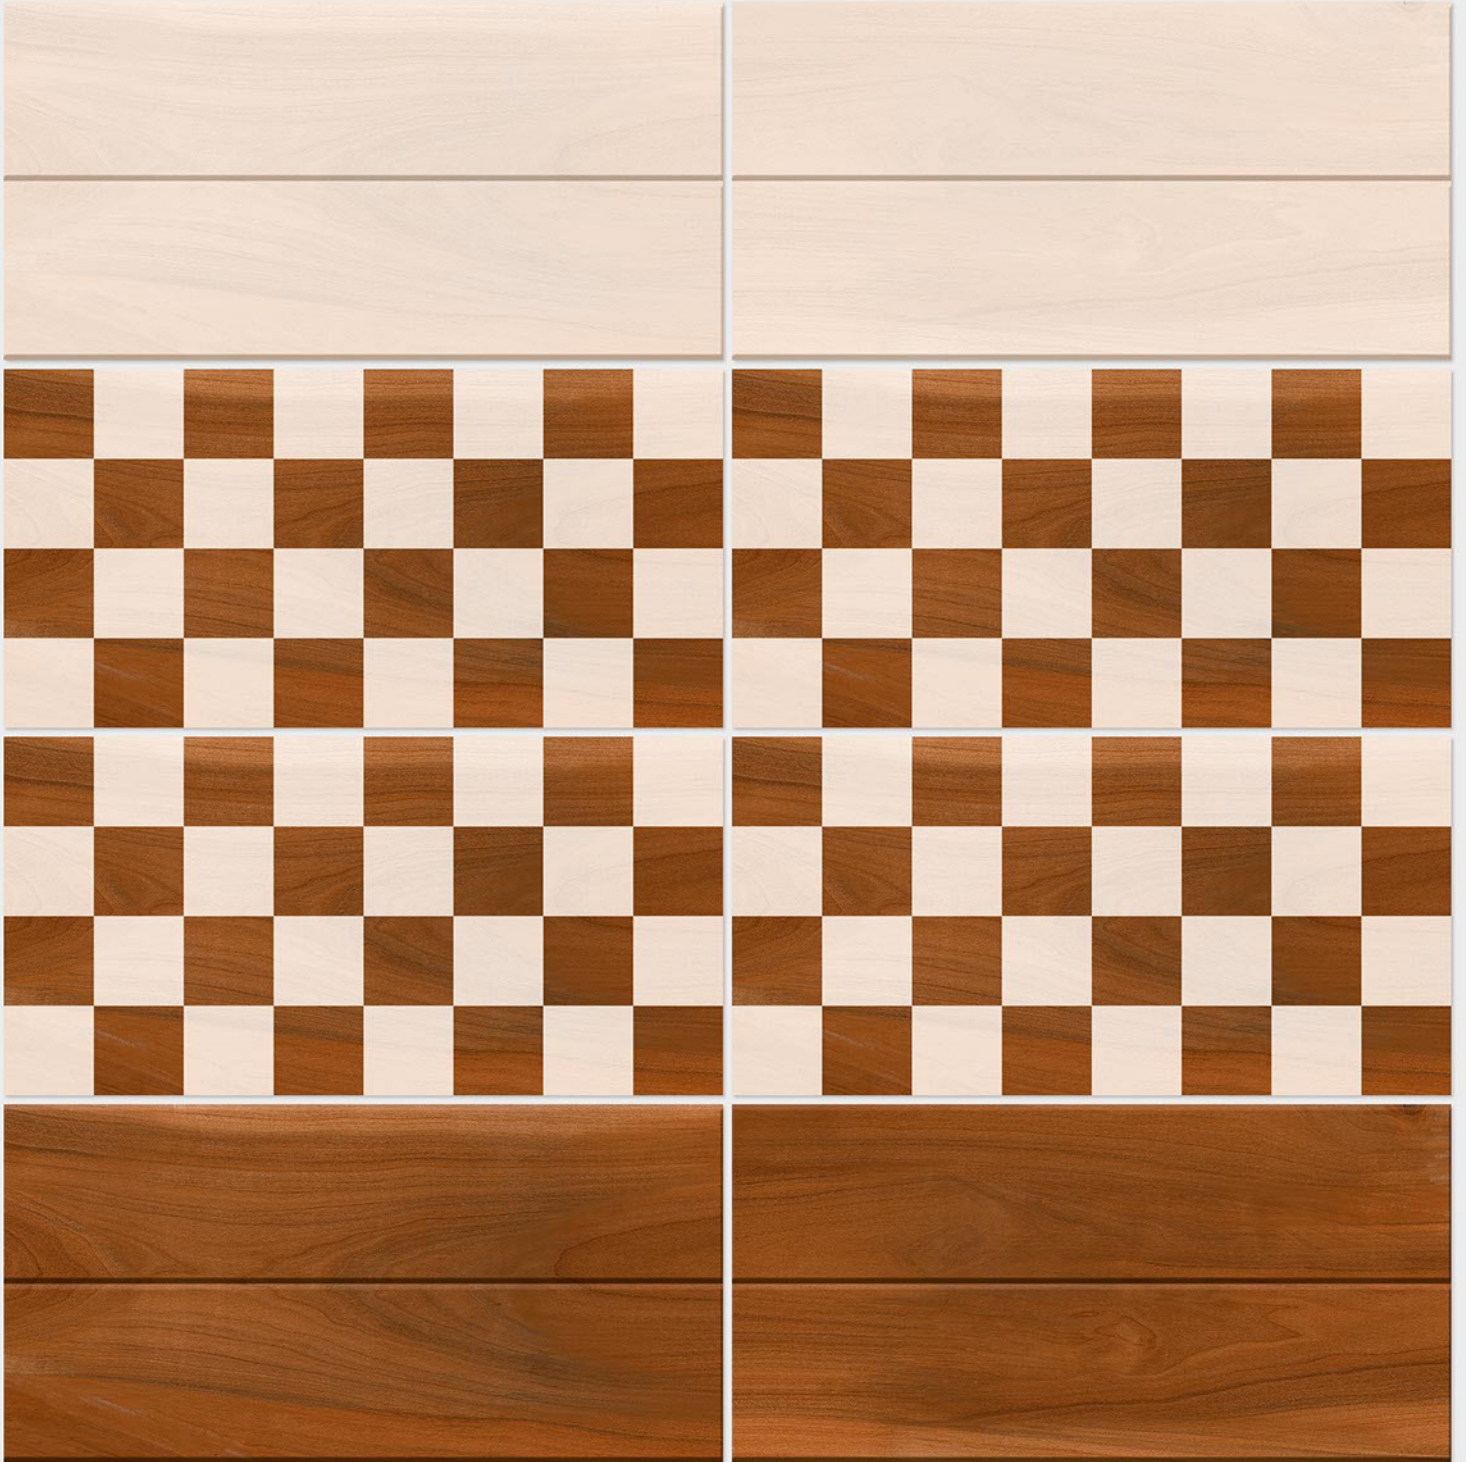

Tile Shown
4160