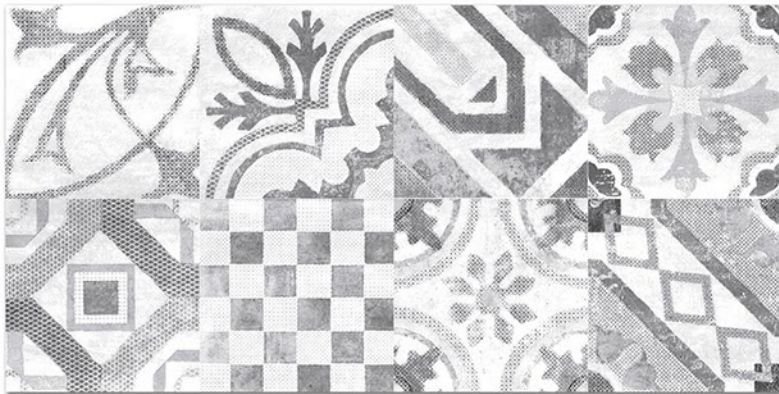

4149 L

4149 HL 1

4149 L

DIGITAL 300x
WALL TILES 600mm

Tile Shown
4149

resistant to salts | eco sustainable | fire proof | frost proof | random design

Finish: **Satin Matt**

4150 L