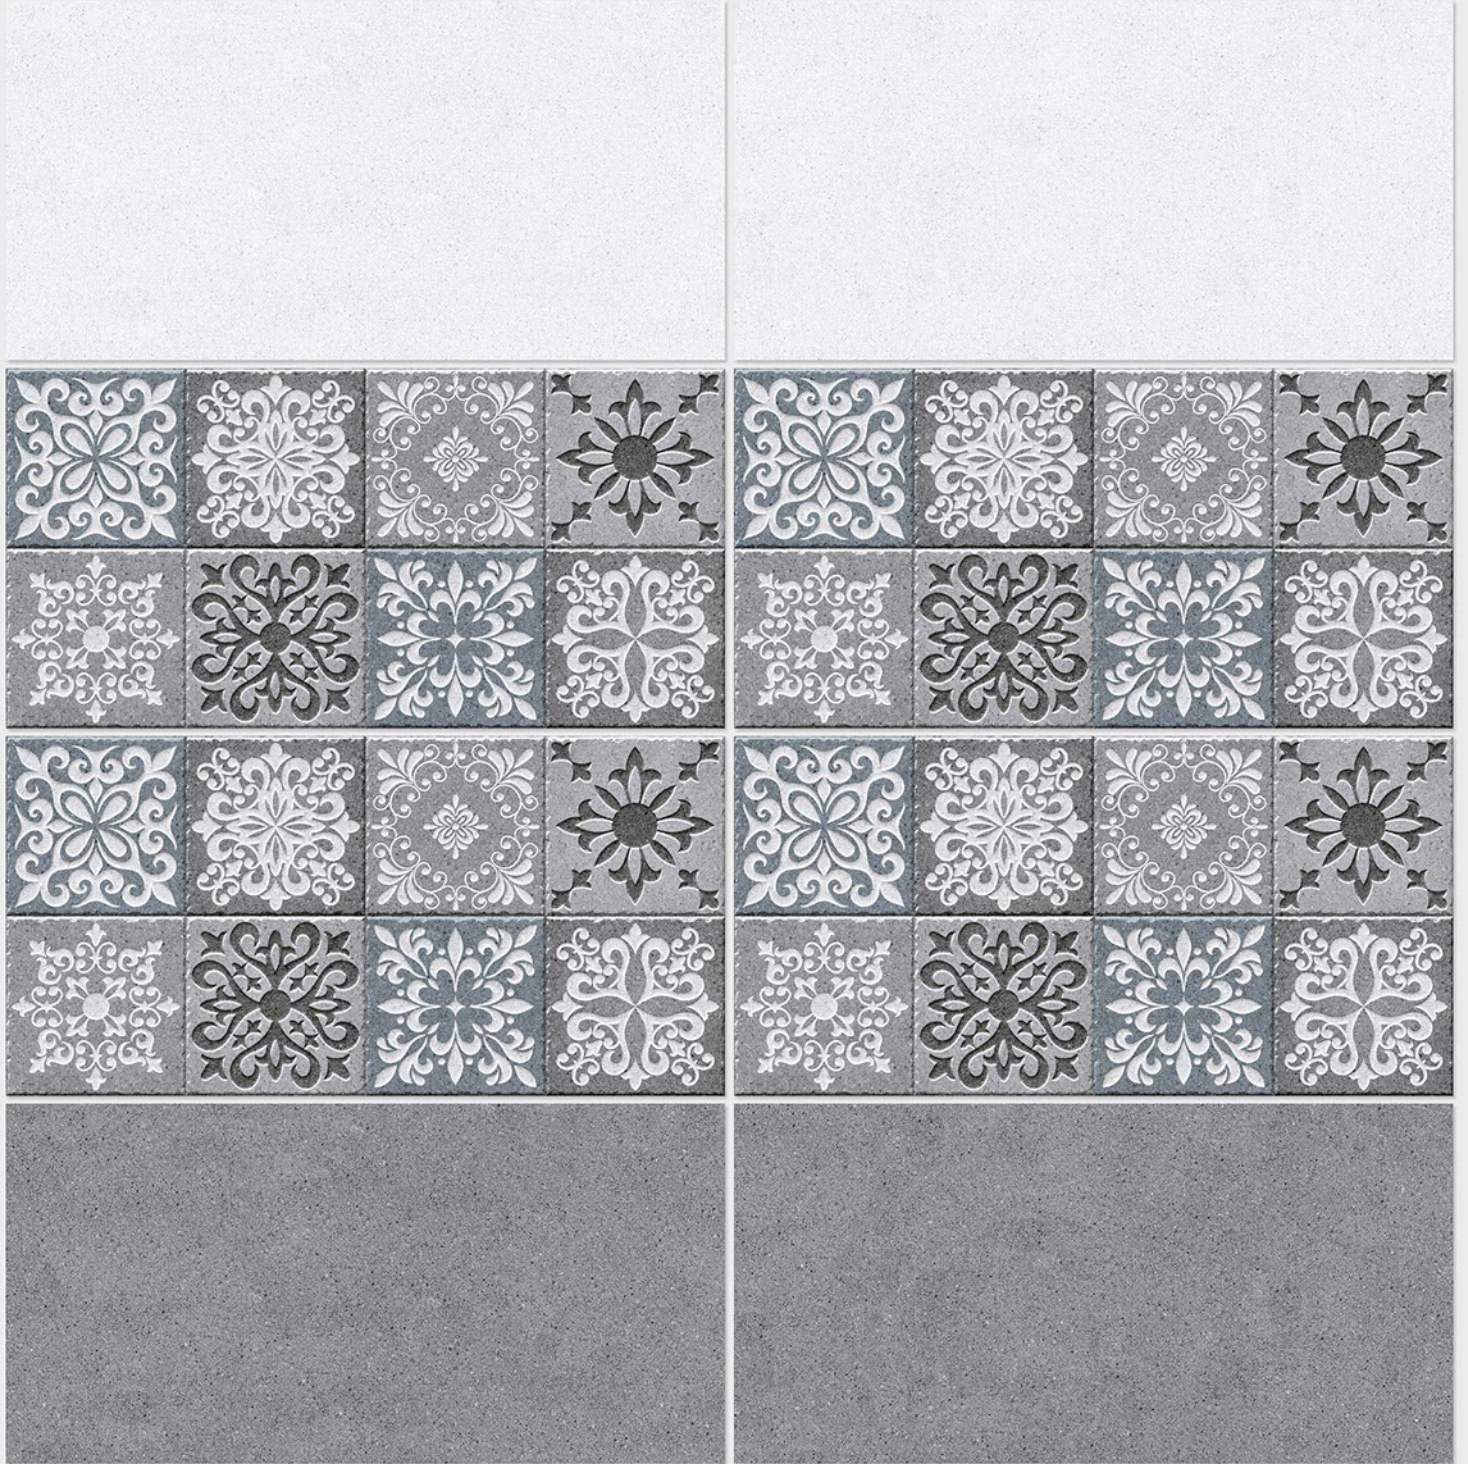

resistant to salts | eco sustainable | fire proof | frost proof | random design

Finish: **Satin Matt**

4016 L

4016 HL 2

4016 D

DIGITAL 300x
WALL TILES 600mm

Tile Shown
4016

resistant to salts | eco sustainable | fire proof | frost proof | random design