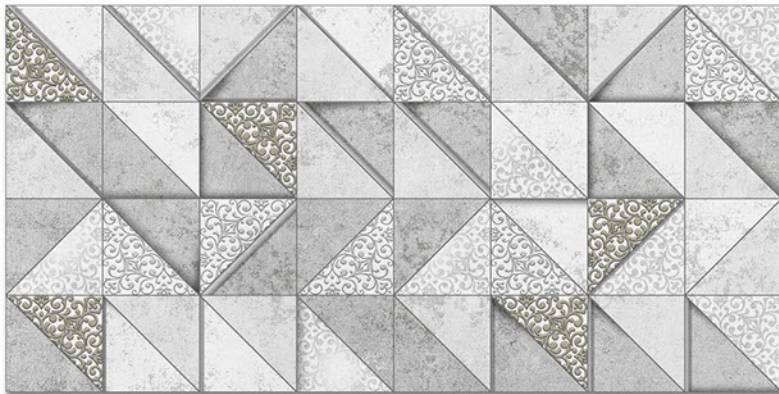

DIGITAL 300x
WALL TILES 600mm

Tile Shown
4155

resistant to salts | eco sustainable | fire proof | frost proof | random design

Finish: **Satin Matt**

4156 L

4156 HL 1

4156 D

DIGITAL 300x
WALL TILES 600mm