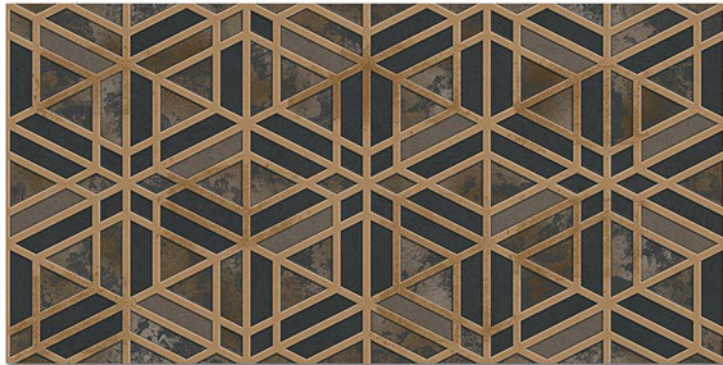

resistant to salts | eco sustainable | fire proof | frost proof | random design

Finish: **Satin Matt**

4159 L

DIGITAL 300x
WALL TILES 600mm