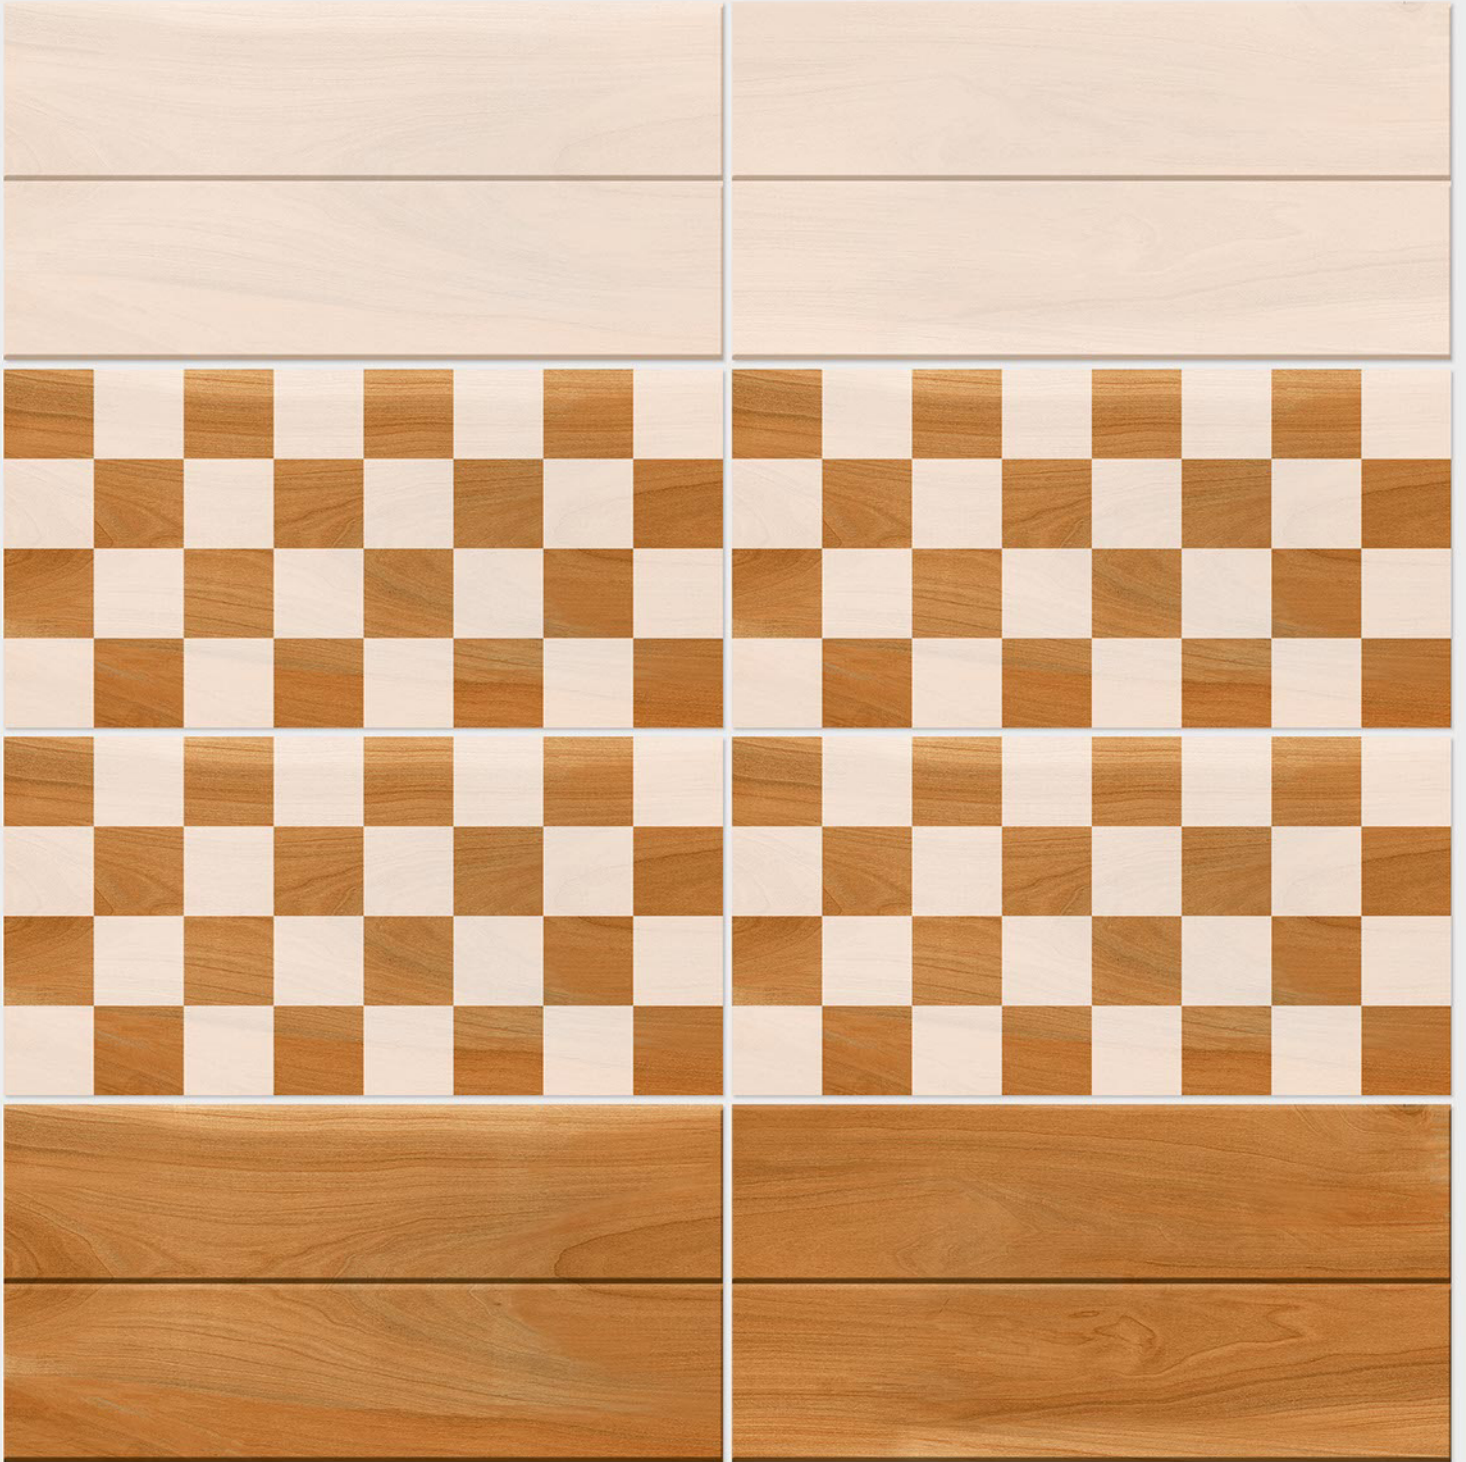

Tile Shown
4161