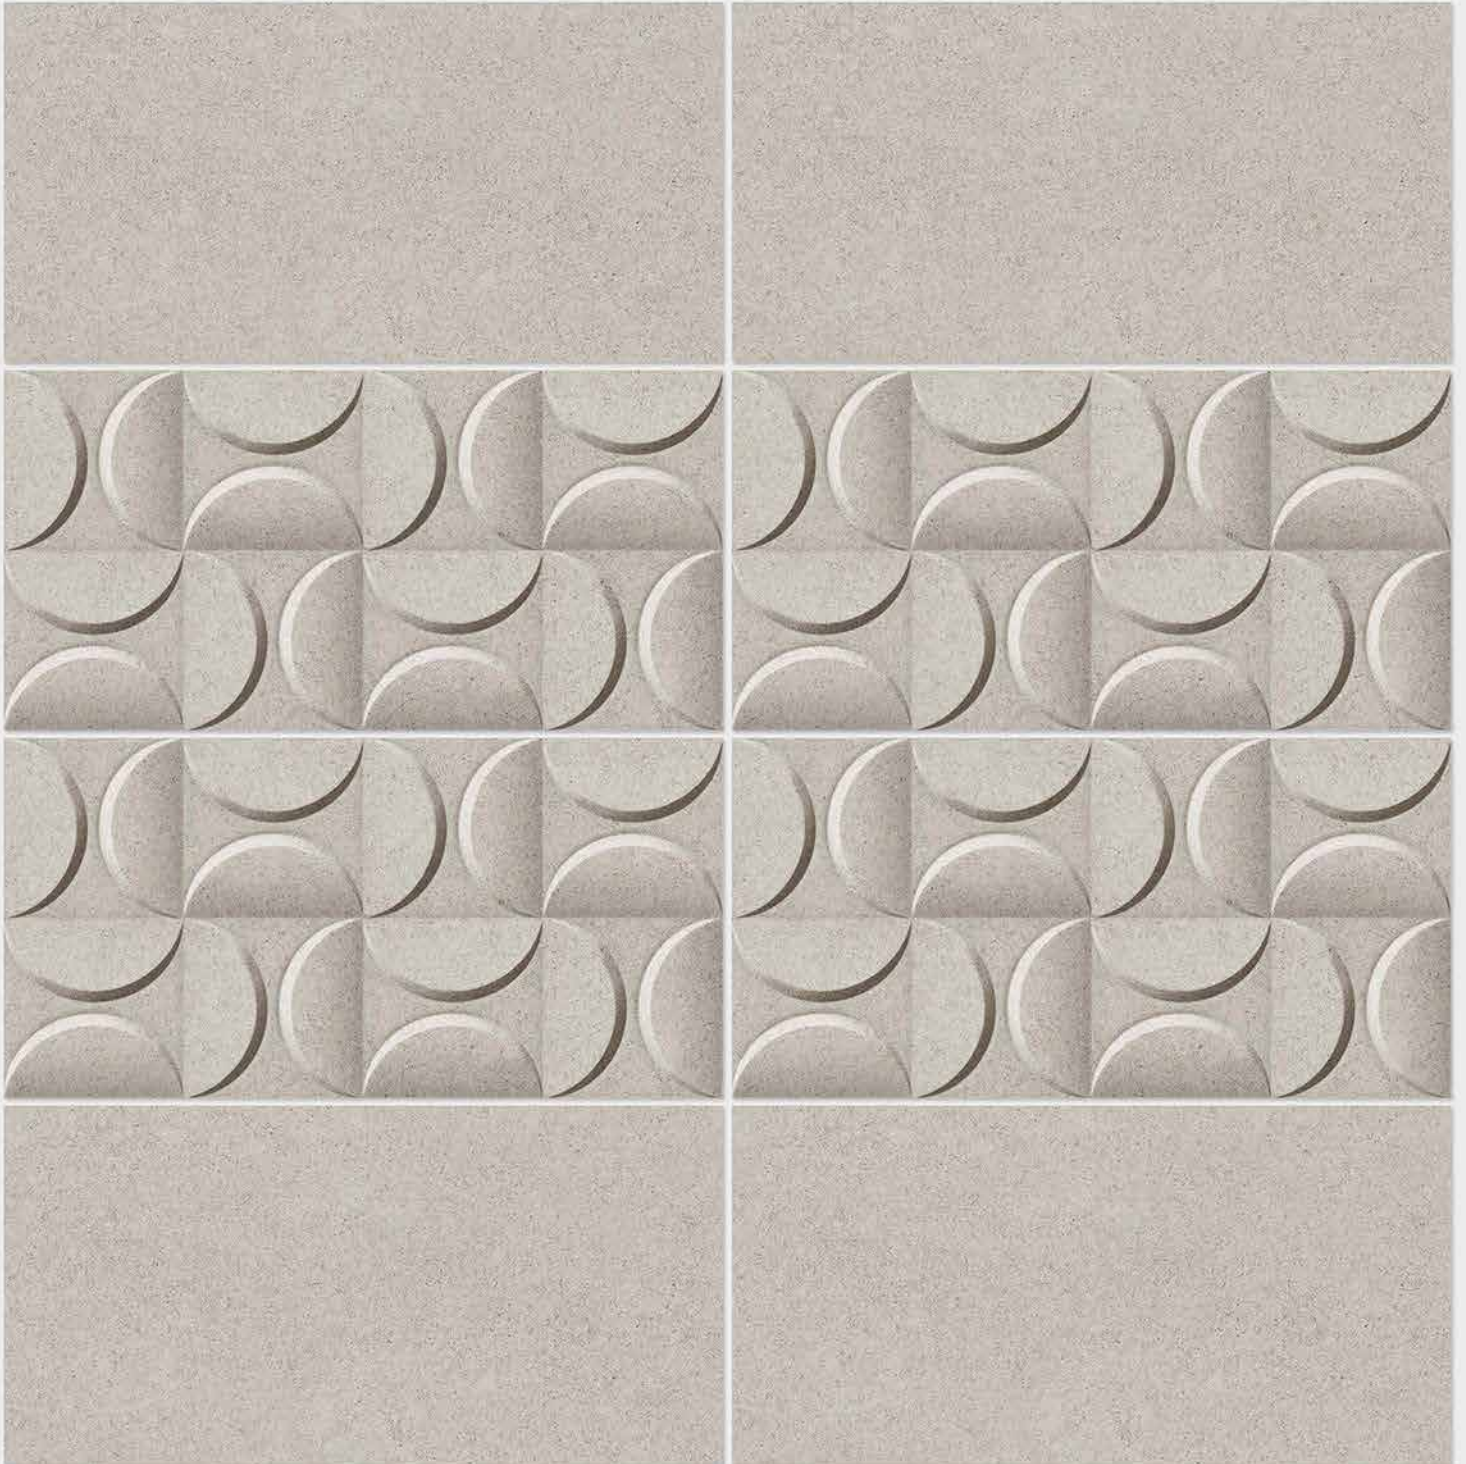

SIGNUS
C E R A M I C

Tile Shown
4111