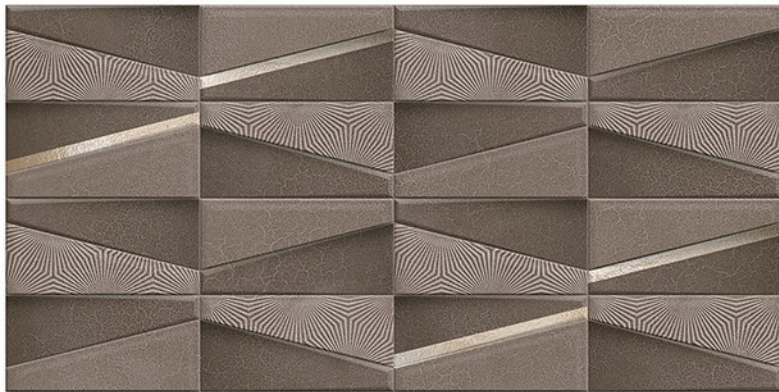

SIGNUS
C E R A M I C

Tile Shown
4126

resistant to salts | eco sustainable | fire proof | frost proof | random design

SIGNUS
C E R A M I C

Finish: **Matt**

4127 D

4127 HL 1

4127 D