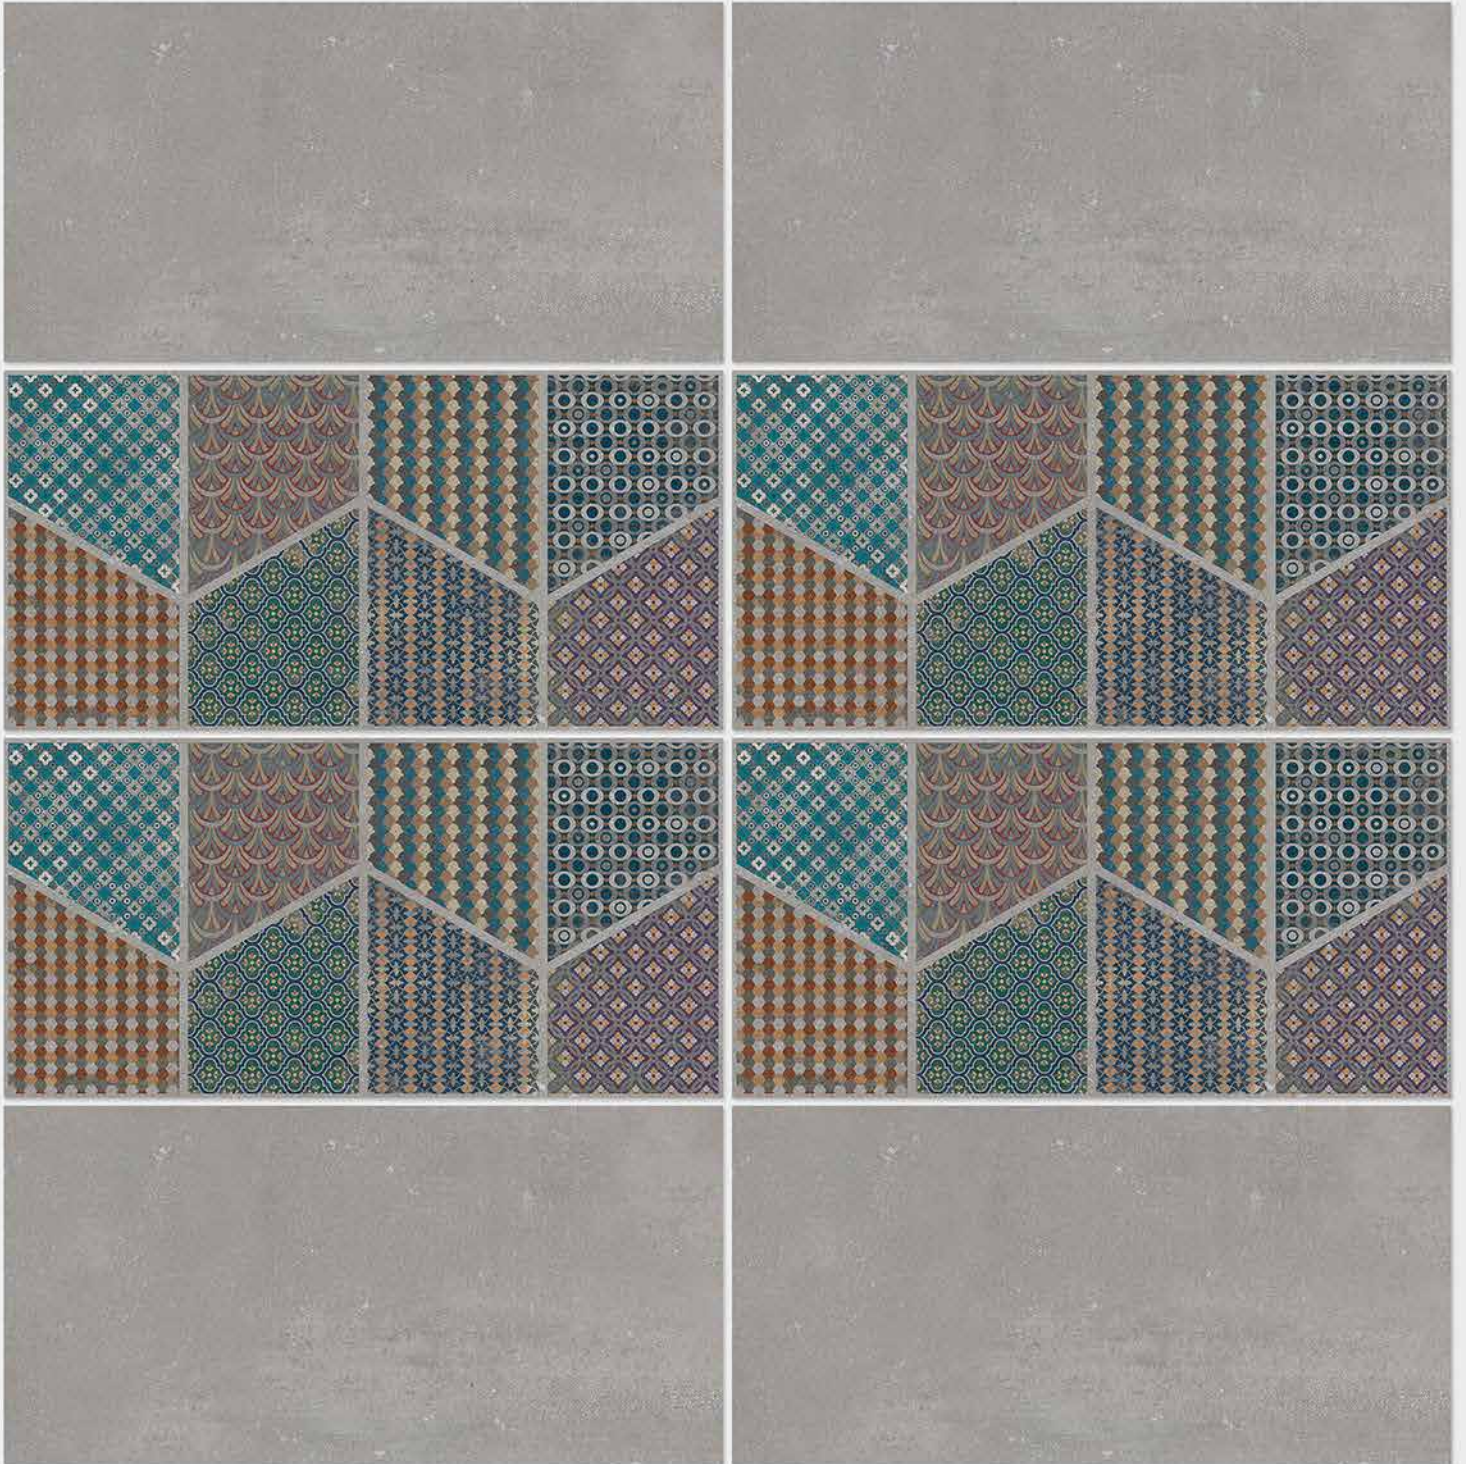

resistant to salts | eco sustainable | fire proof | frost proof | random design

SIGNUS
C E R A M I C

Finish: **Matt**

4110 D

4110 HL 1

4110 D

DIGITAL 300x
WALL TILES 600mm

SIGNUS
C E R A M I C