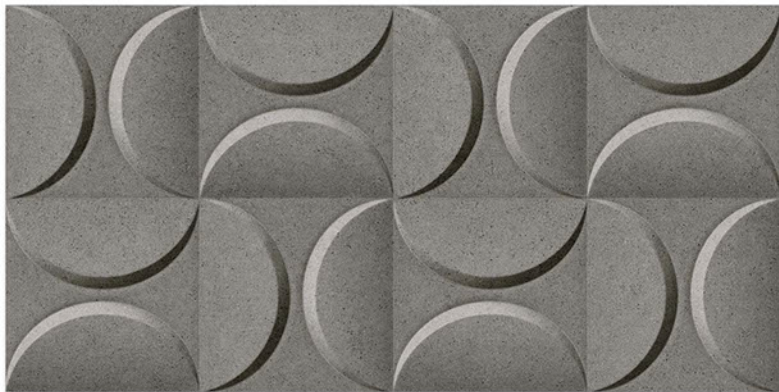

4120 L

DIGITAL 300x
WALL TILES 600mm

SIGNUS
C E R A M I C

Tile Shown
4120

resistant to salts | eco sustainable | fire proof | frost proof | random design

SIGNUS
C E R A M I C

Finish: **Matt**

4121 D