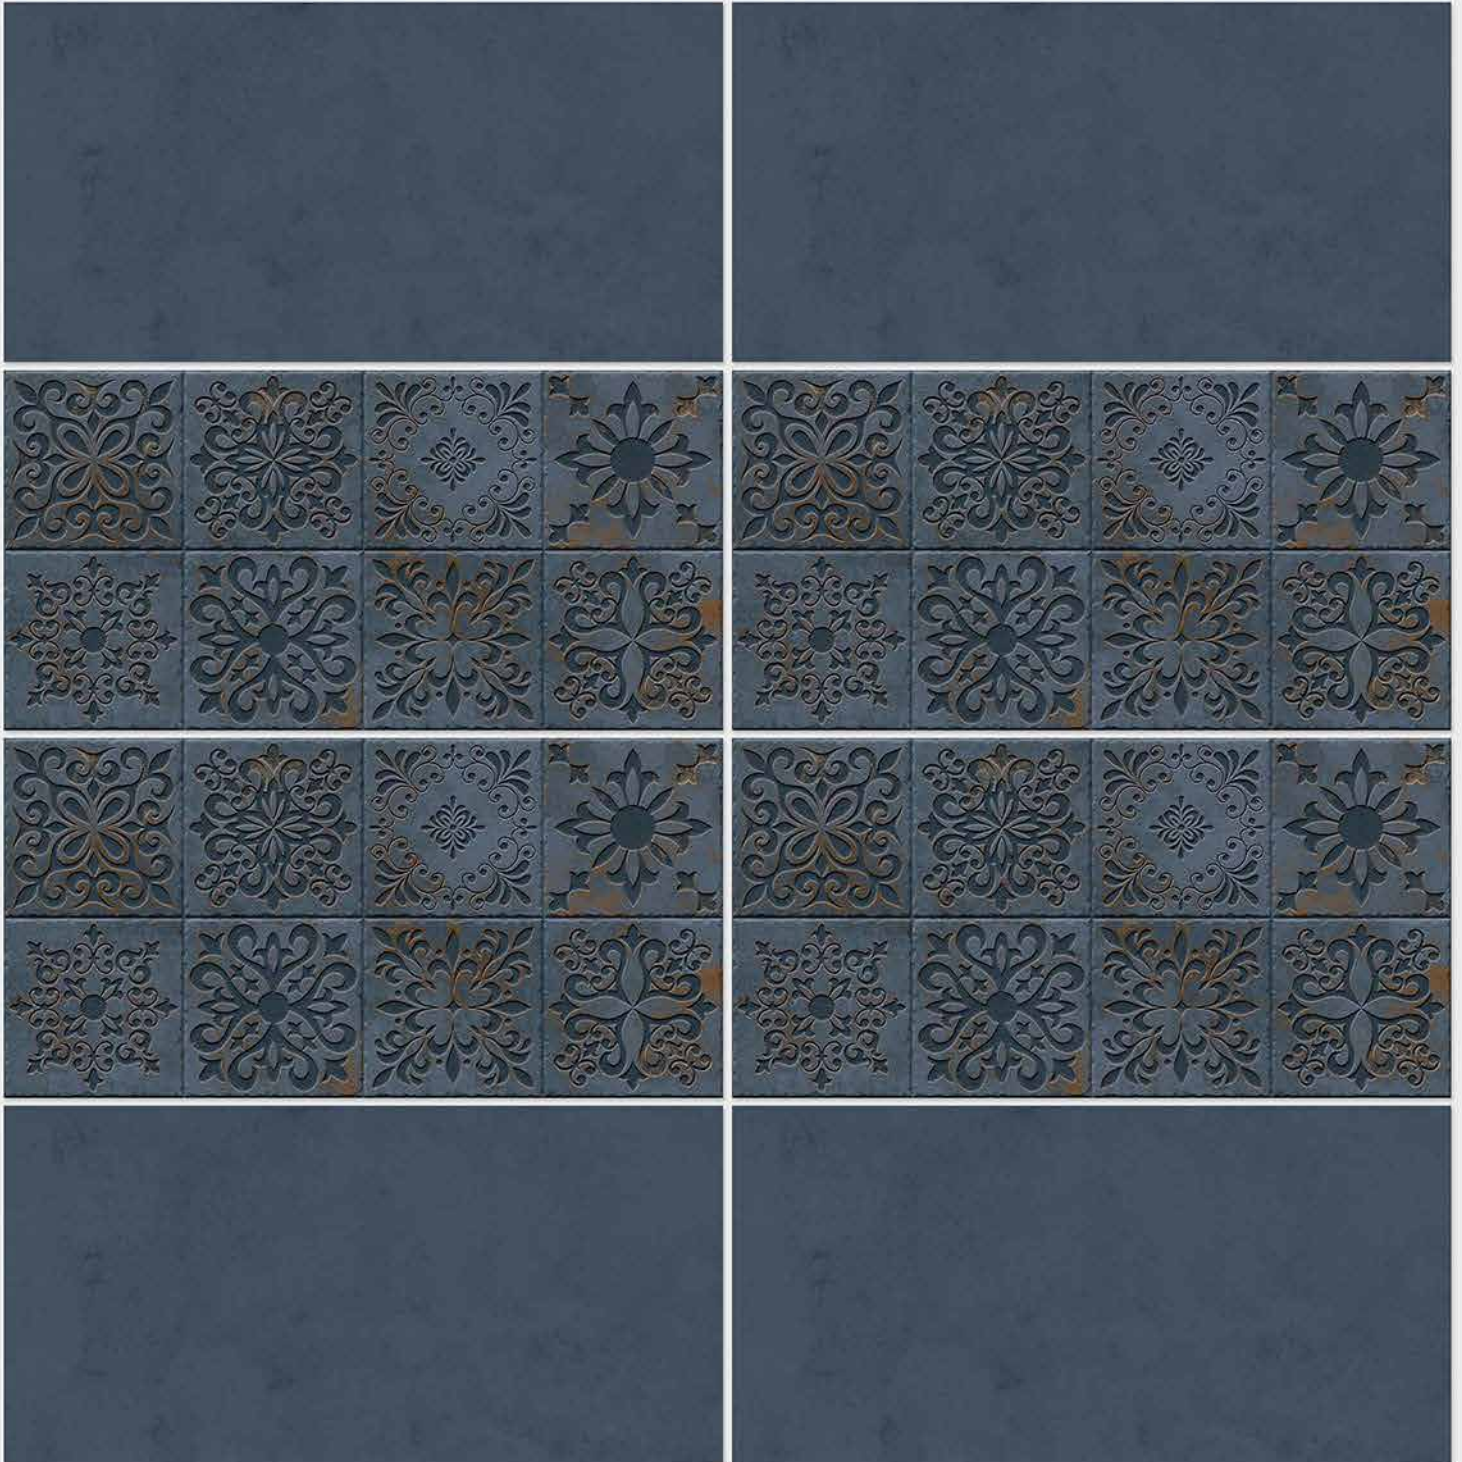

4114 HL 1

4114 D

DIGITAL 300x
WALL TILES 600mm

SIGNUS
C E R A M I C

Tile Shown
4114

resistant to salts | eco sustainable | fire proof | frost proof | random design

SIGNUS
C E R A M I C

Finish: **Matt**