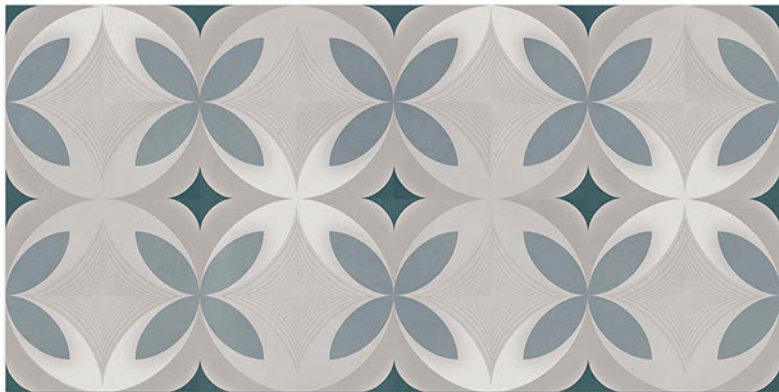

DIGITAL 300x
WALL TILES 600mm

SIGNUS
C E R A M I C

Tile Shown
4112

resistant to salts | eco sustainable | fire proof | frost proof | random design

SIGNUS
C E R A M I C

Finish: **Matt**

4113 L

4113 HL 1