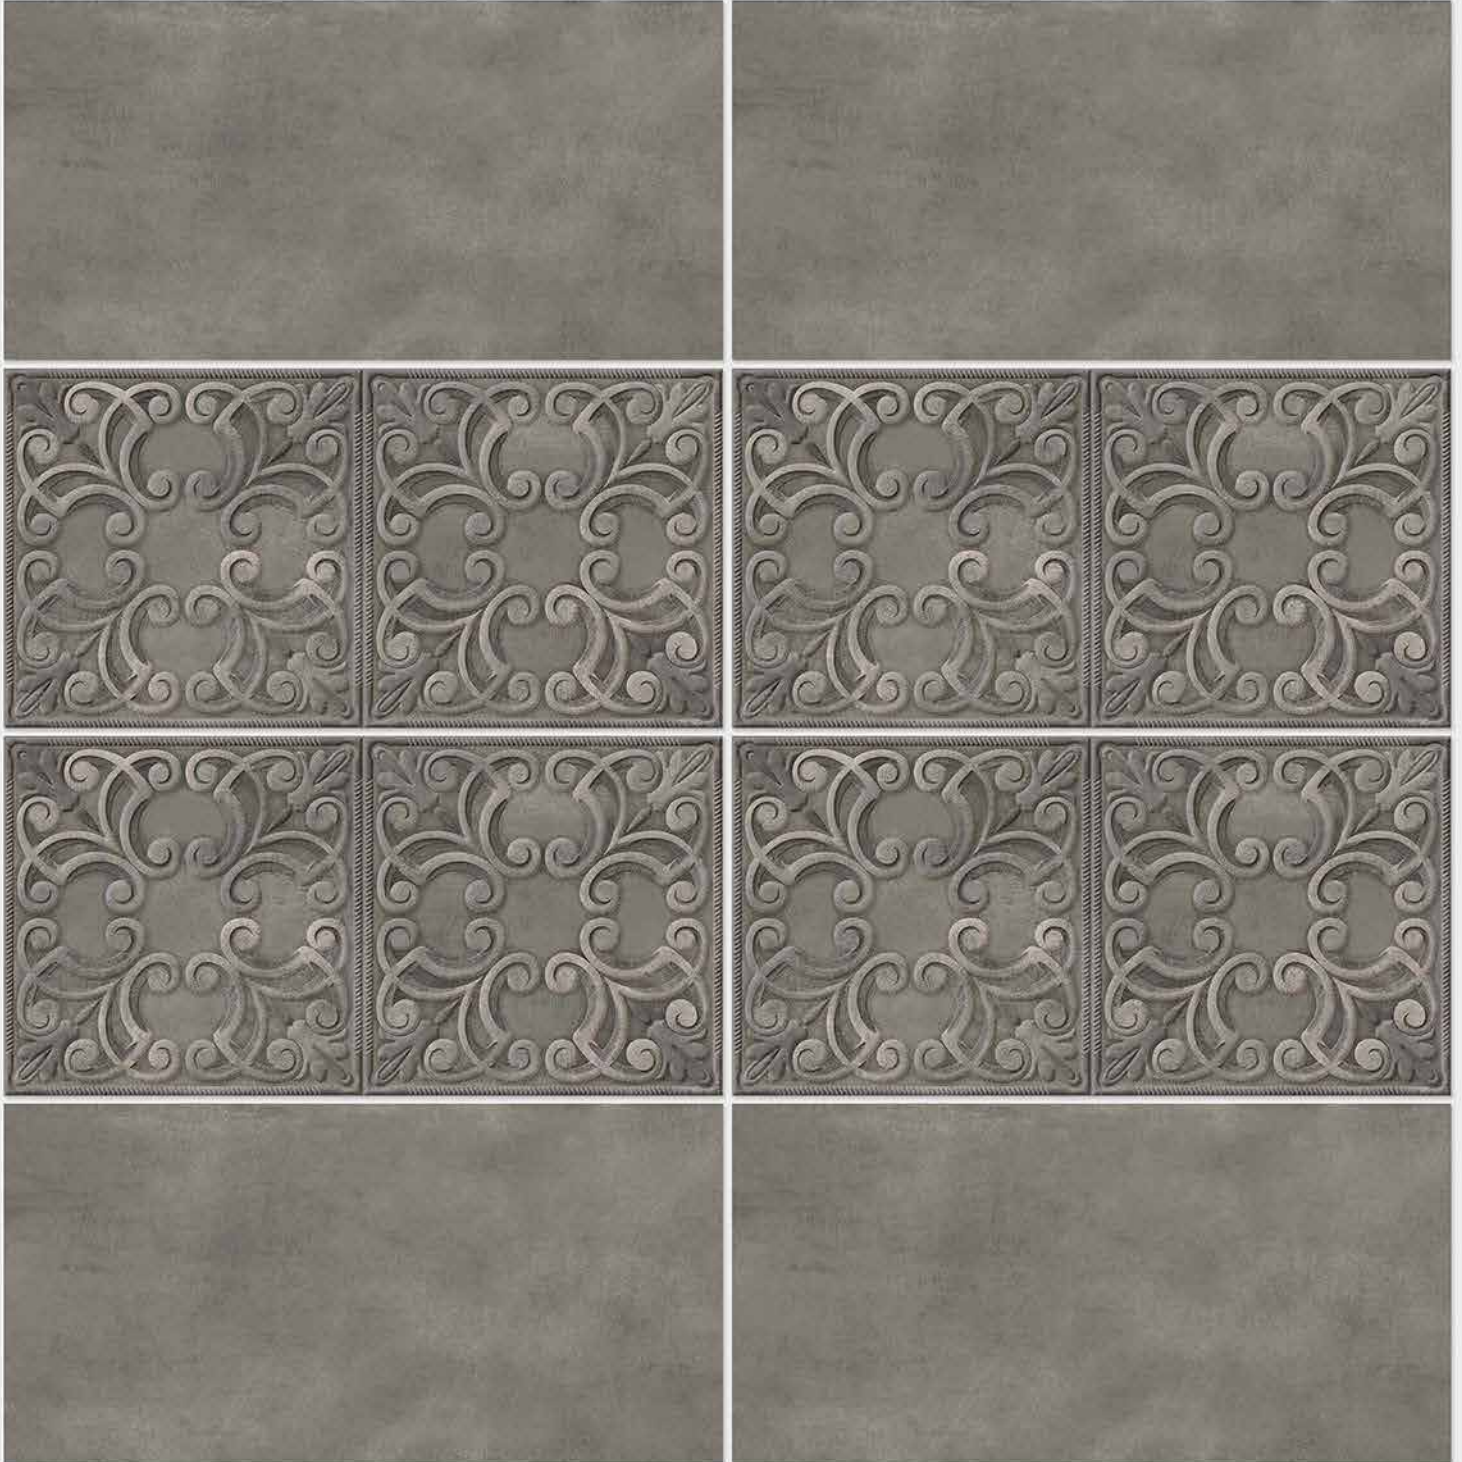

SIGNUS
C E R A M I C

Tile Shown
4112