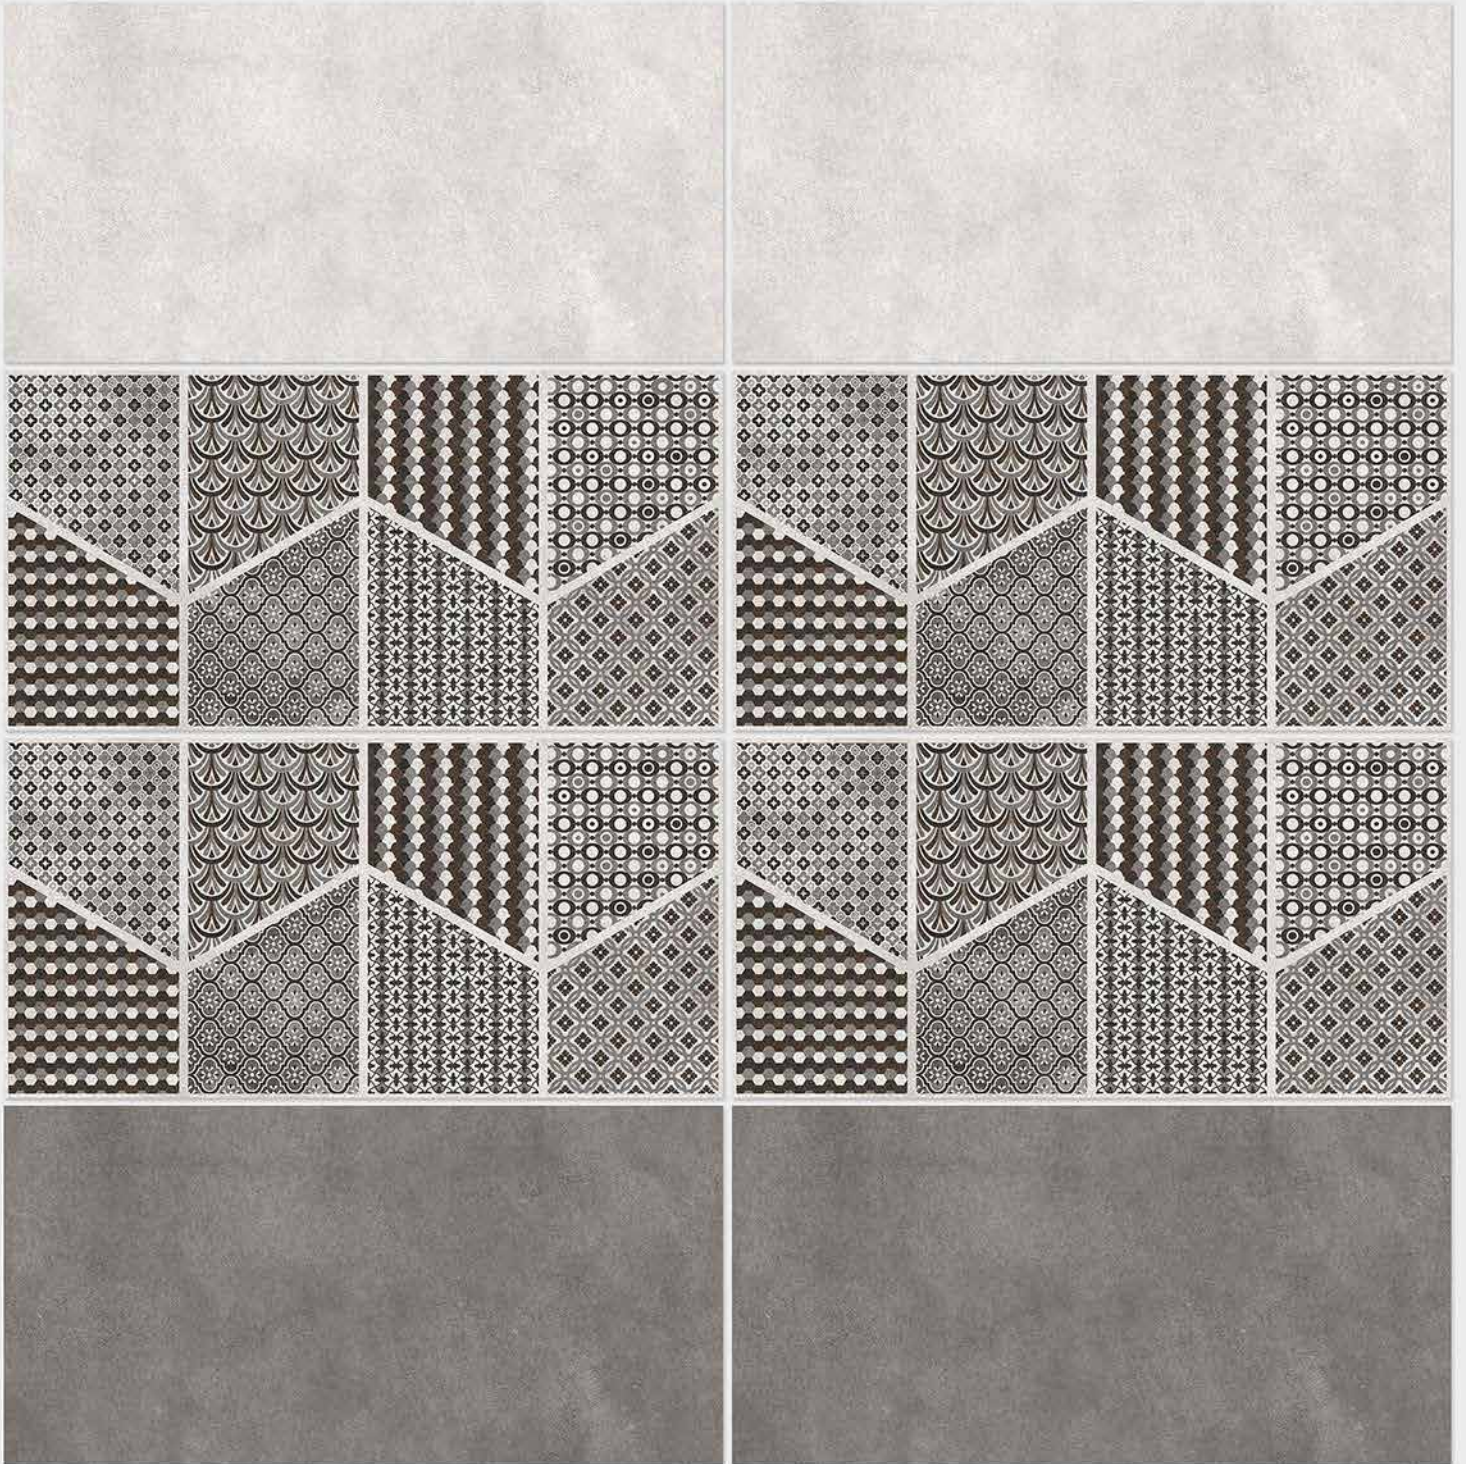

SIGNUS
C E R A M I C

Tile Shown
4101