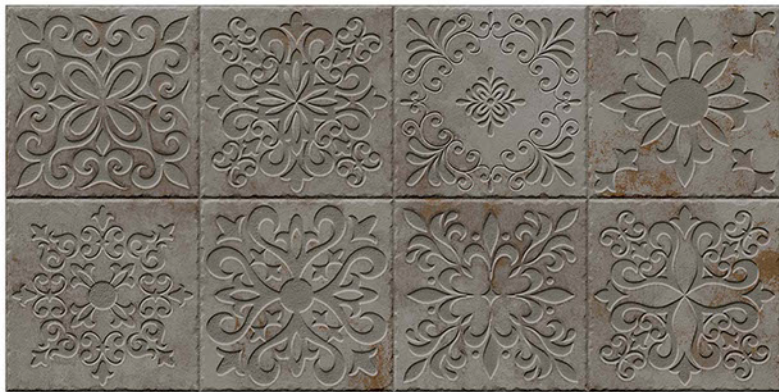

resistant to salts | eco sustainable | fire proof | frost proof | random design

SIGNUS
C E R A M I C

Finish: **Matt**

4116 HL 1

DIGITAL 300x
WALL TILES 600mm