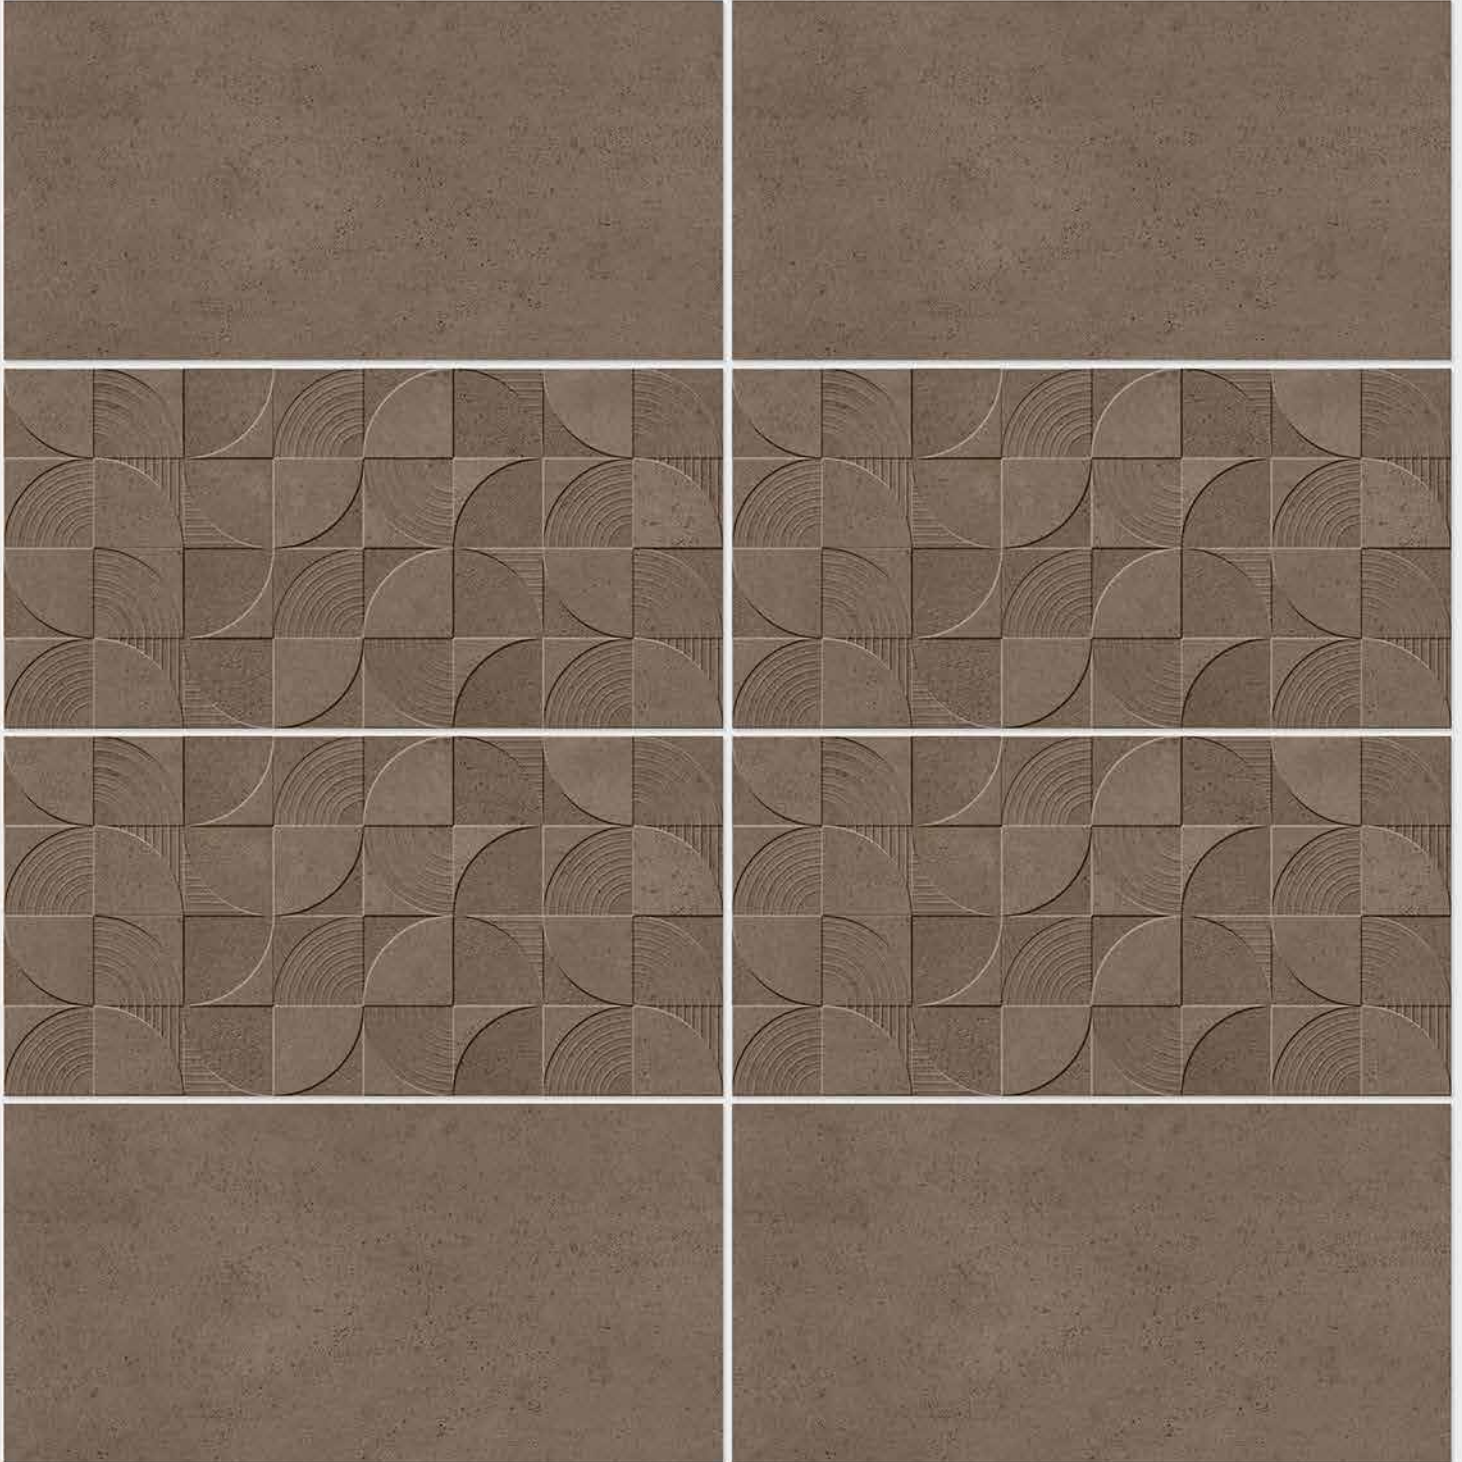

4106 HL 1

4106 D

DIGITAL 300x
WALL TILES 600mm

SIGNUS
C E R A M I C

Tile Shown
4106

resistant to salts | eco sustainable | fire proof | frost proof | random design

SIGNUS
C E R A M I C

Finish: **Matt**