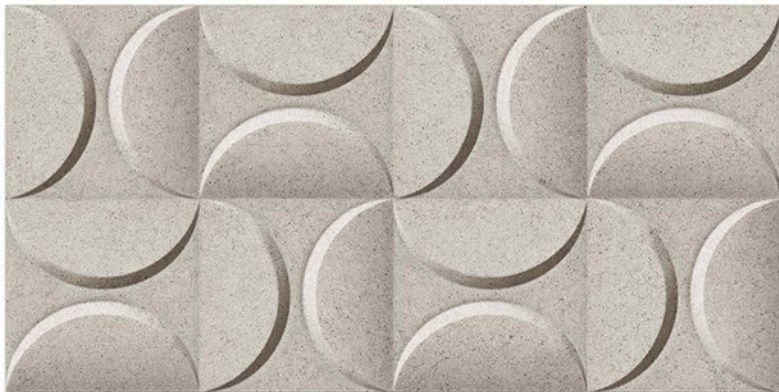

Tile Shown
4110

resistant to salts | eco sustainable | fire proof | frost proof | random design

SIGNUS
C E R A M I C

Finish: **Matt**

4111 L

4111 HL 1

4111 L

DIGITAL 300x
WALL TILES 600mm