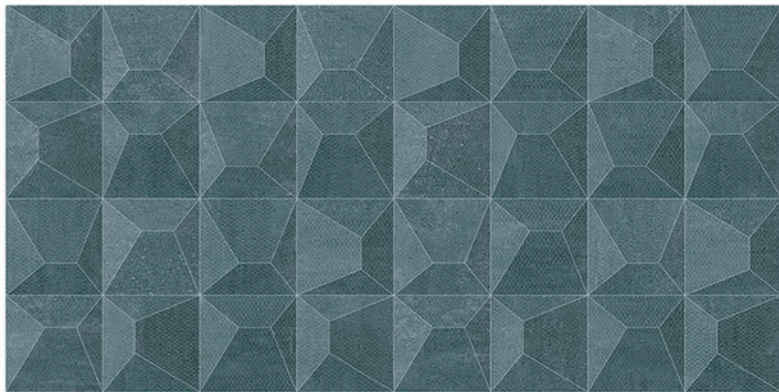

DIGITAL 300x
WALL TILES 600mm

SIGNUS
C E R A M I C

Tile Shown
4127

resistant to salts | eco sustainable | fire proof | frost proof | random design

SIGNUS
C E R A M I C

Finish: **Matt**

4128 D

4128 HL 1