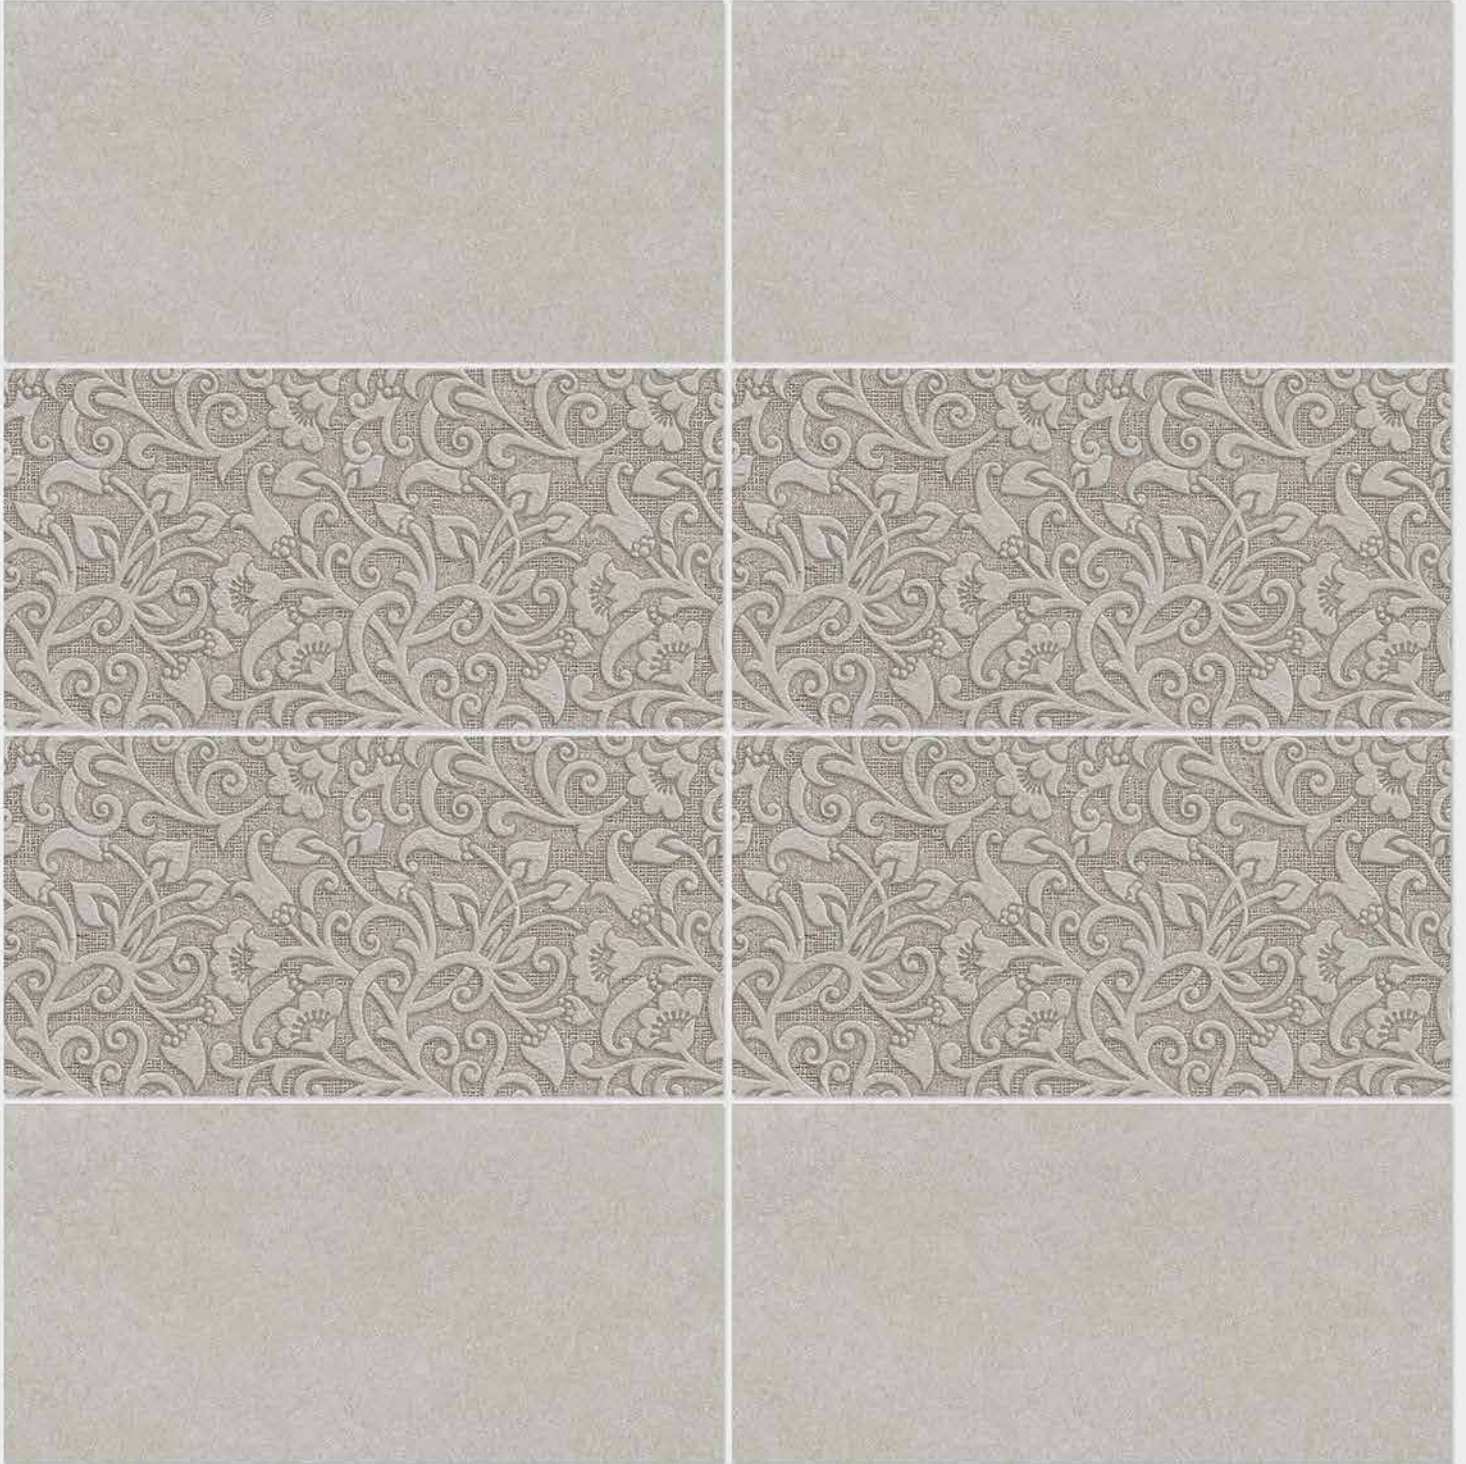

SIGNUS
C E R A M I C

Tile Shown
4119