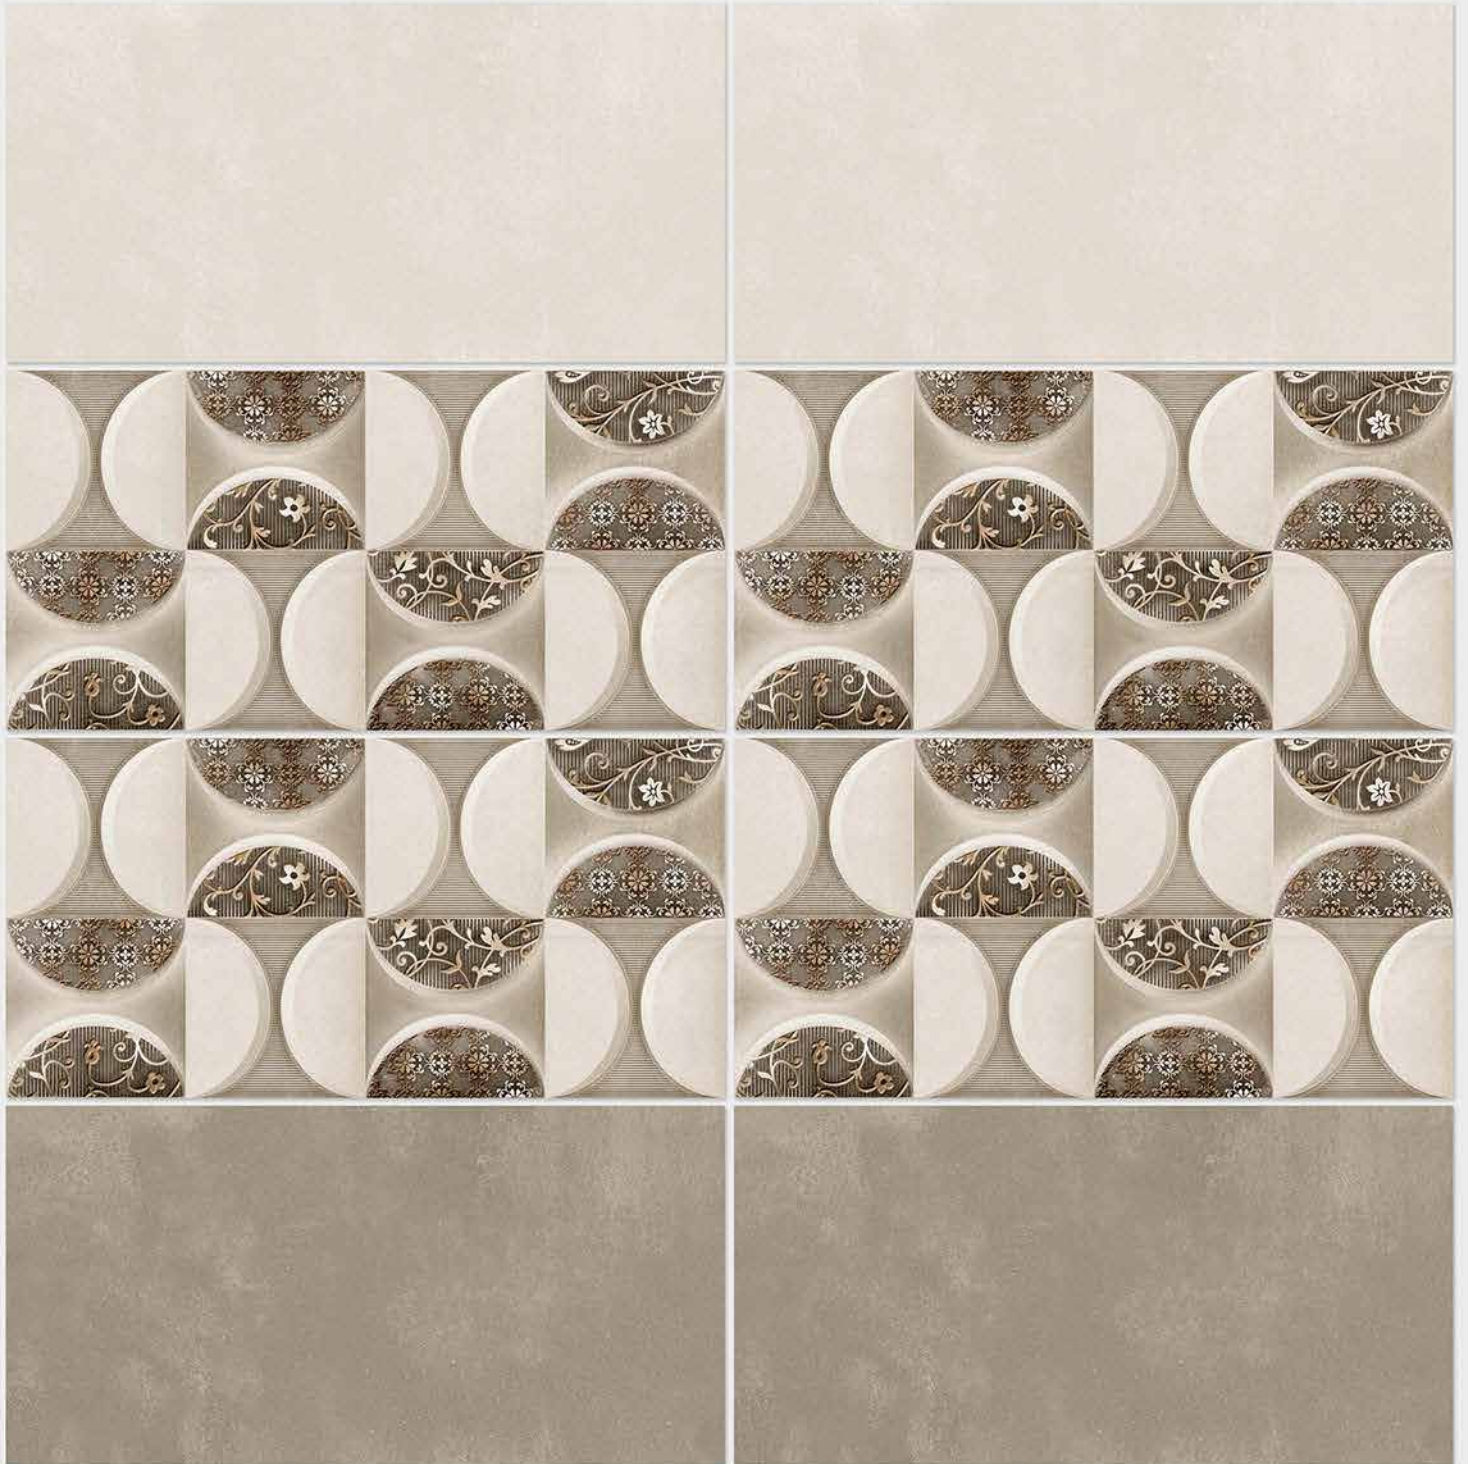

Finish: **Matt**

4100 L

4100 HL 1

4100 D

DIGITAL 300x
WALL TILES 600mm

SIGNUS
C E R A M I C

Tile Shown
4100

resistant to salts | eco sustainable | fire proof | frost proof | random design