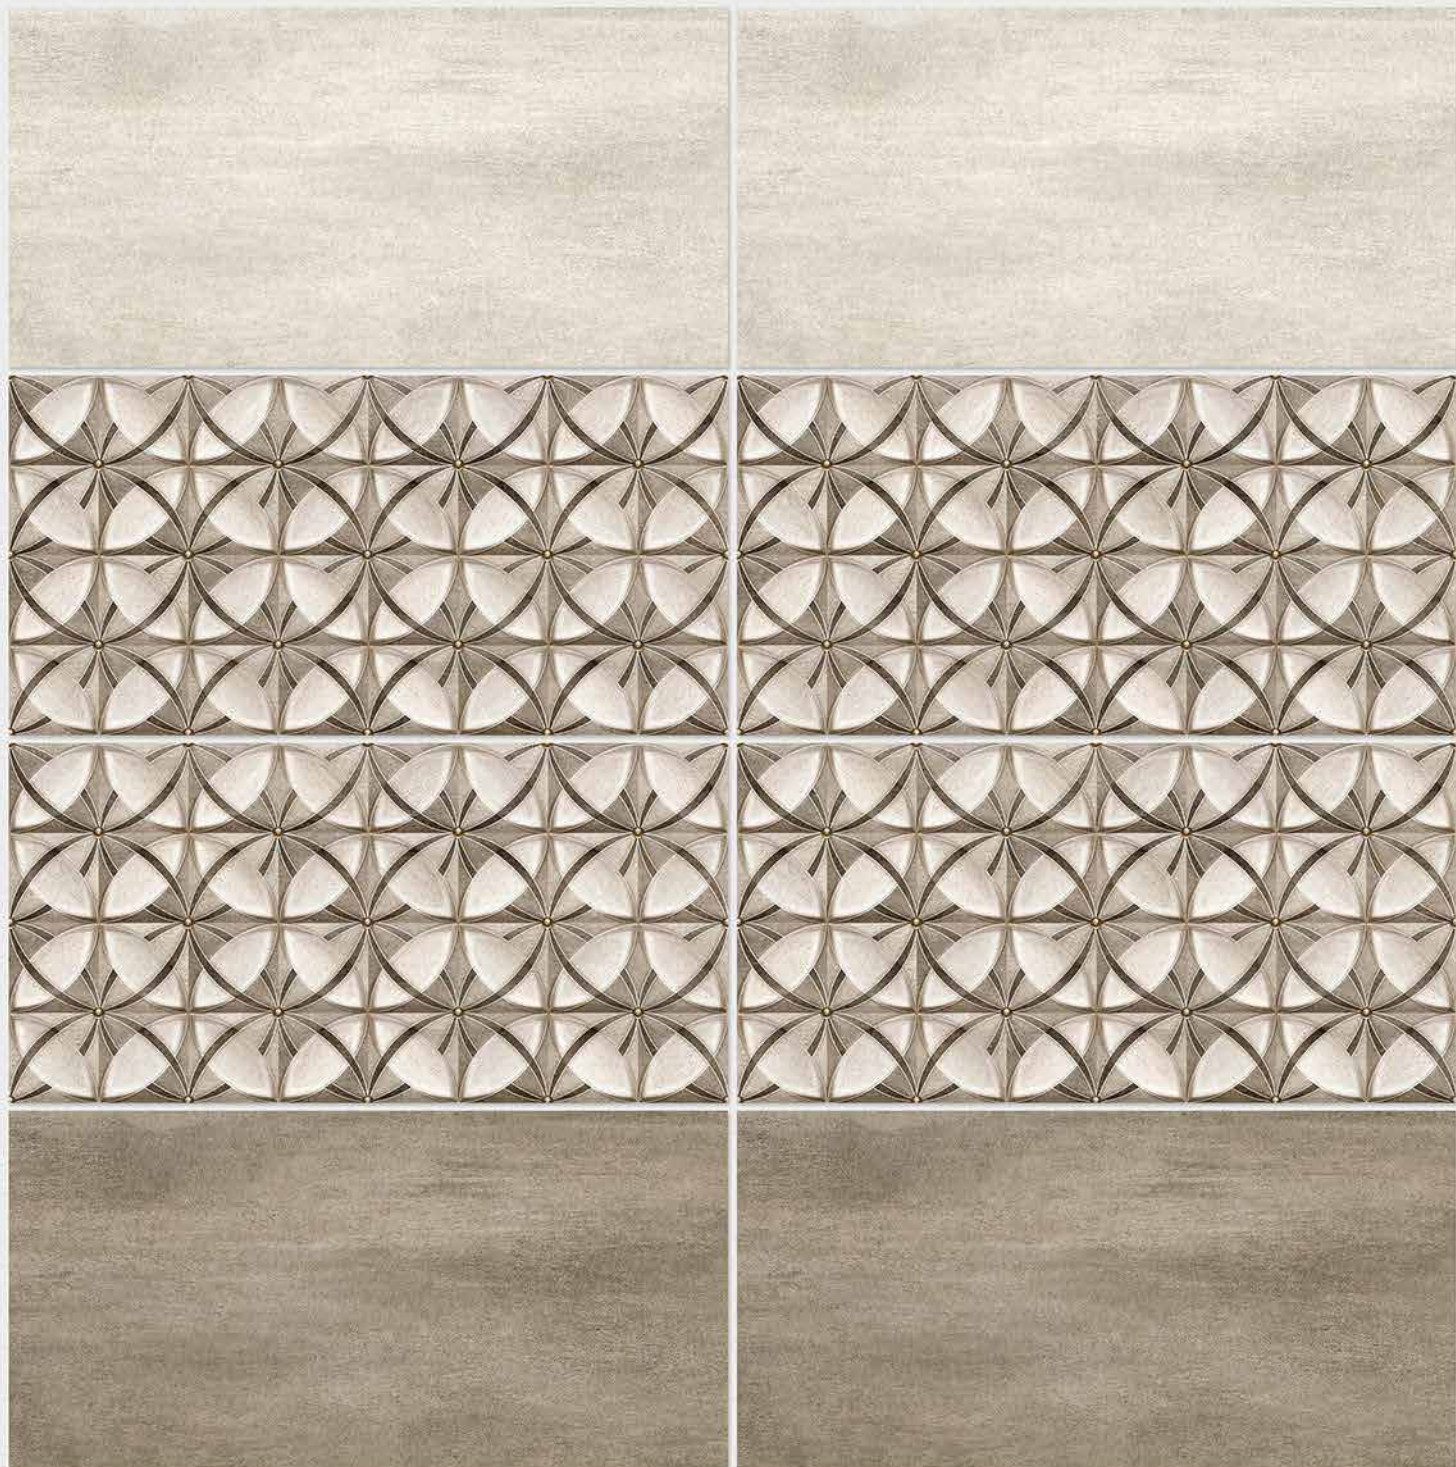

Finish: **Matt**

4123 L

4123 HL 1

4123 D

DIGITAL 300x
WALL TILES 600mm

SIGNUS
C E R A M I C

Tile Shown
4123

resistant to salts | eco sustainable | fire proof | frost proof | random design