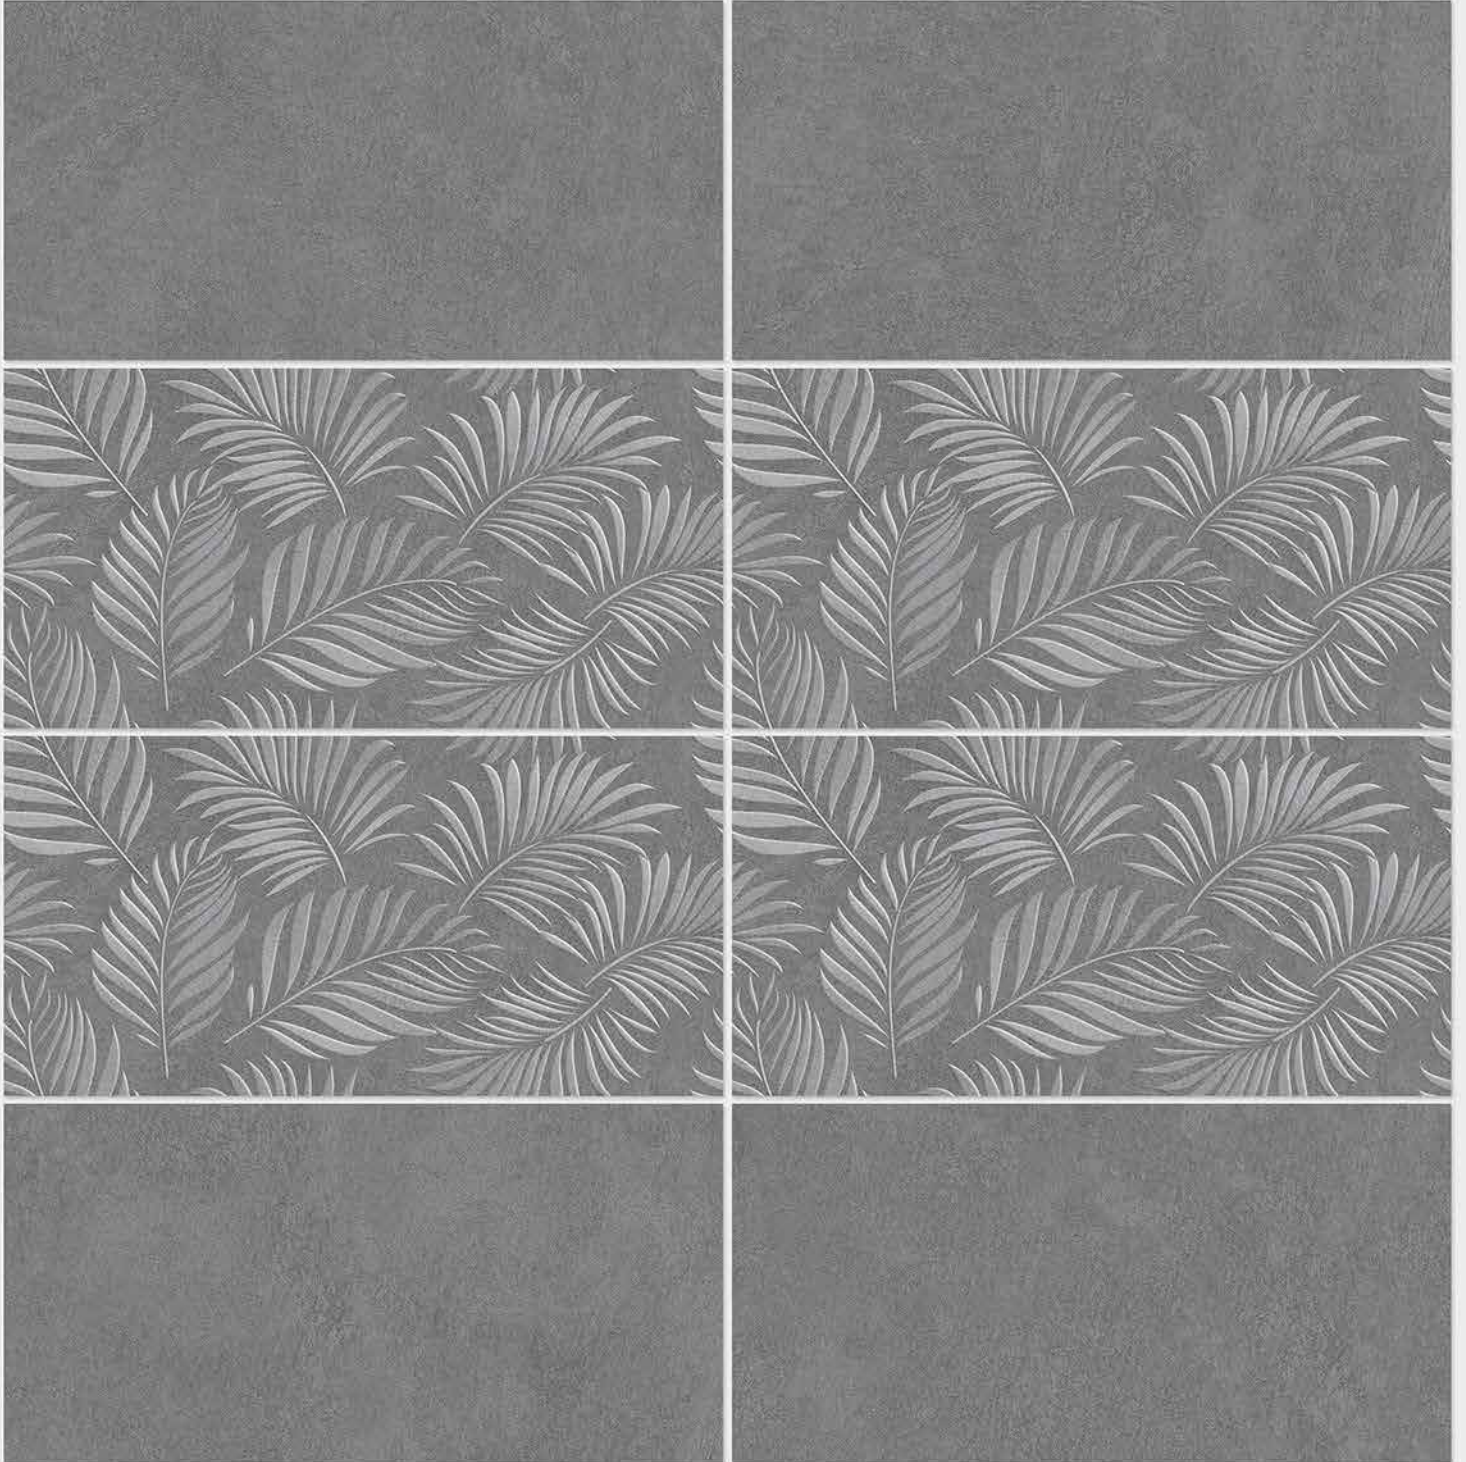

SIGNUS
C E R A M I C

Tile Shown
4126