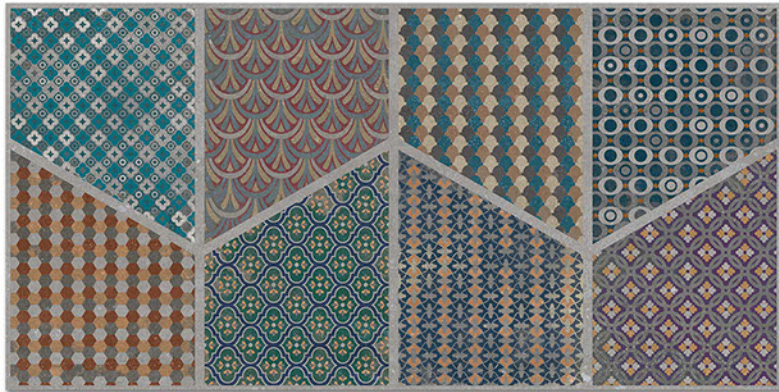

resistant to salts | eco sustainable | fire proof | frost proof | random design

SIGNUS
C E R A M I C

Finish: **Matt**

4110 D

4110 HL 1

4110 D

DIGITAL 300x
WALL TILES 600mm

SIGNUS
C E R A M I C