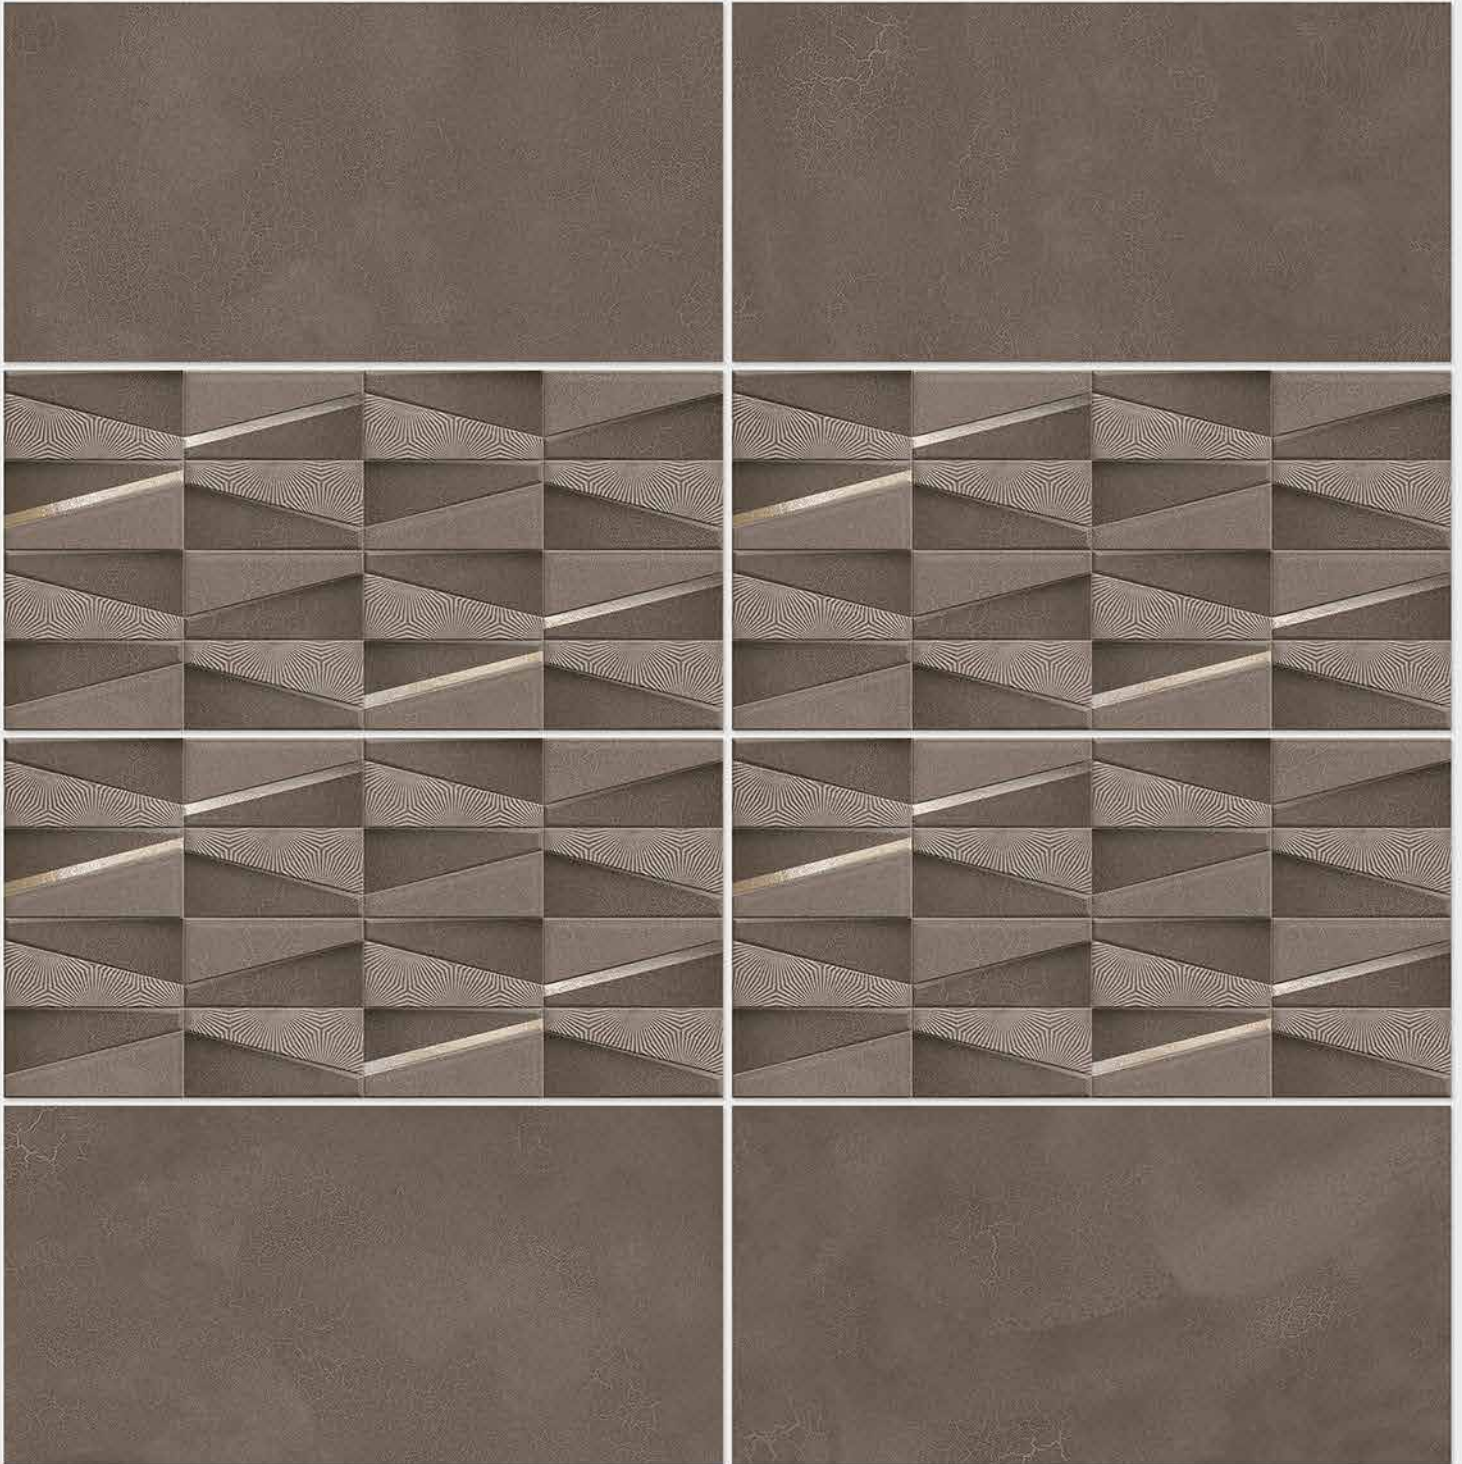

SIGNUS
C E R A M I C

Tile Shown
4127