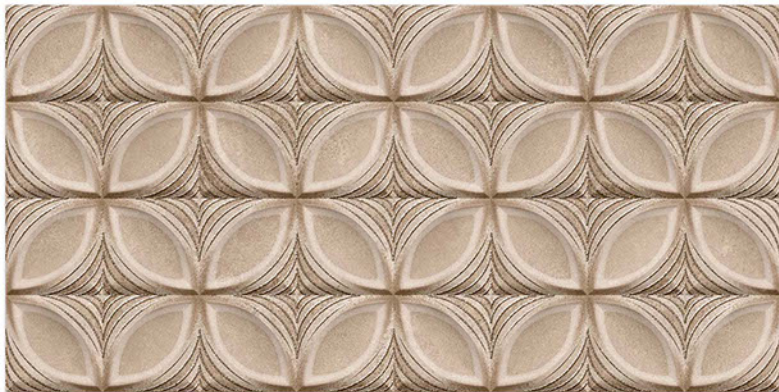

resistant to salts | eco sustainable | fire proof | frost proof | random design

SIGNUS
C E R A M I C

Finish: **Matt**

4109 HL 1

DIGITAL 300x
WALL TILES 600mm