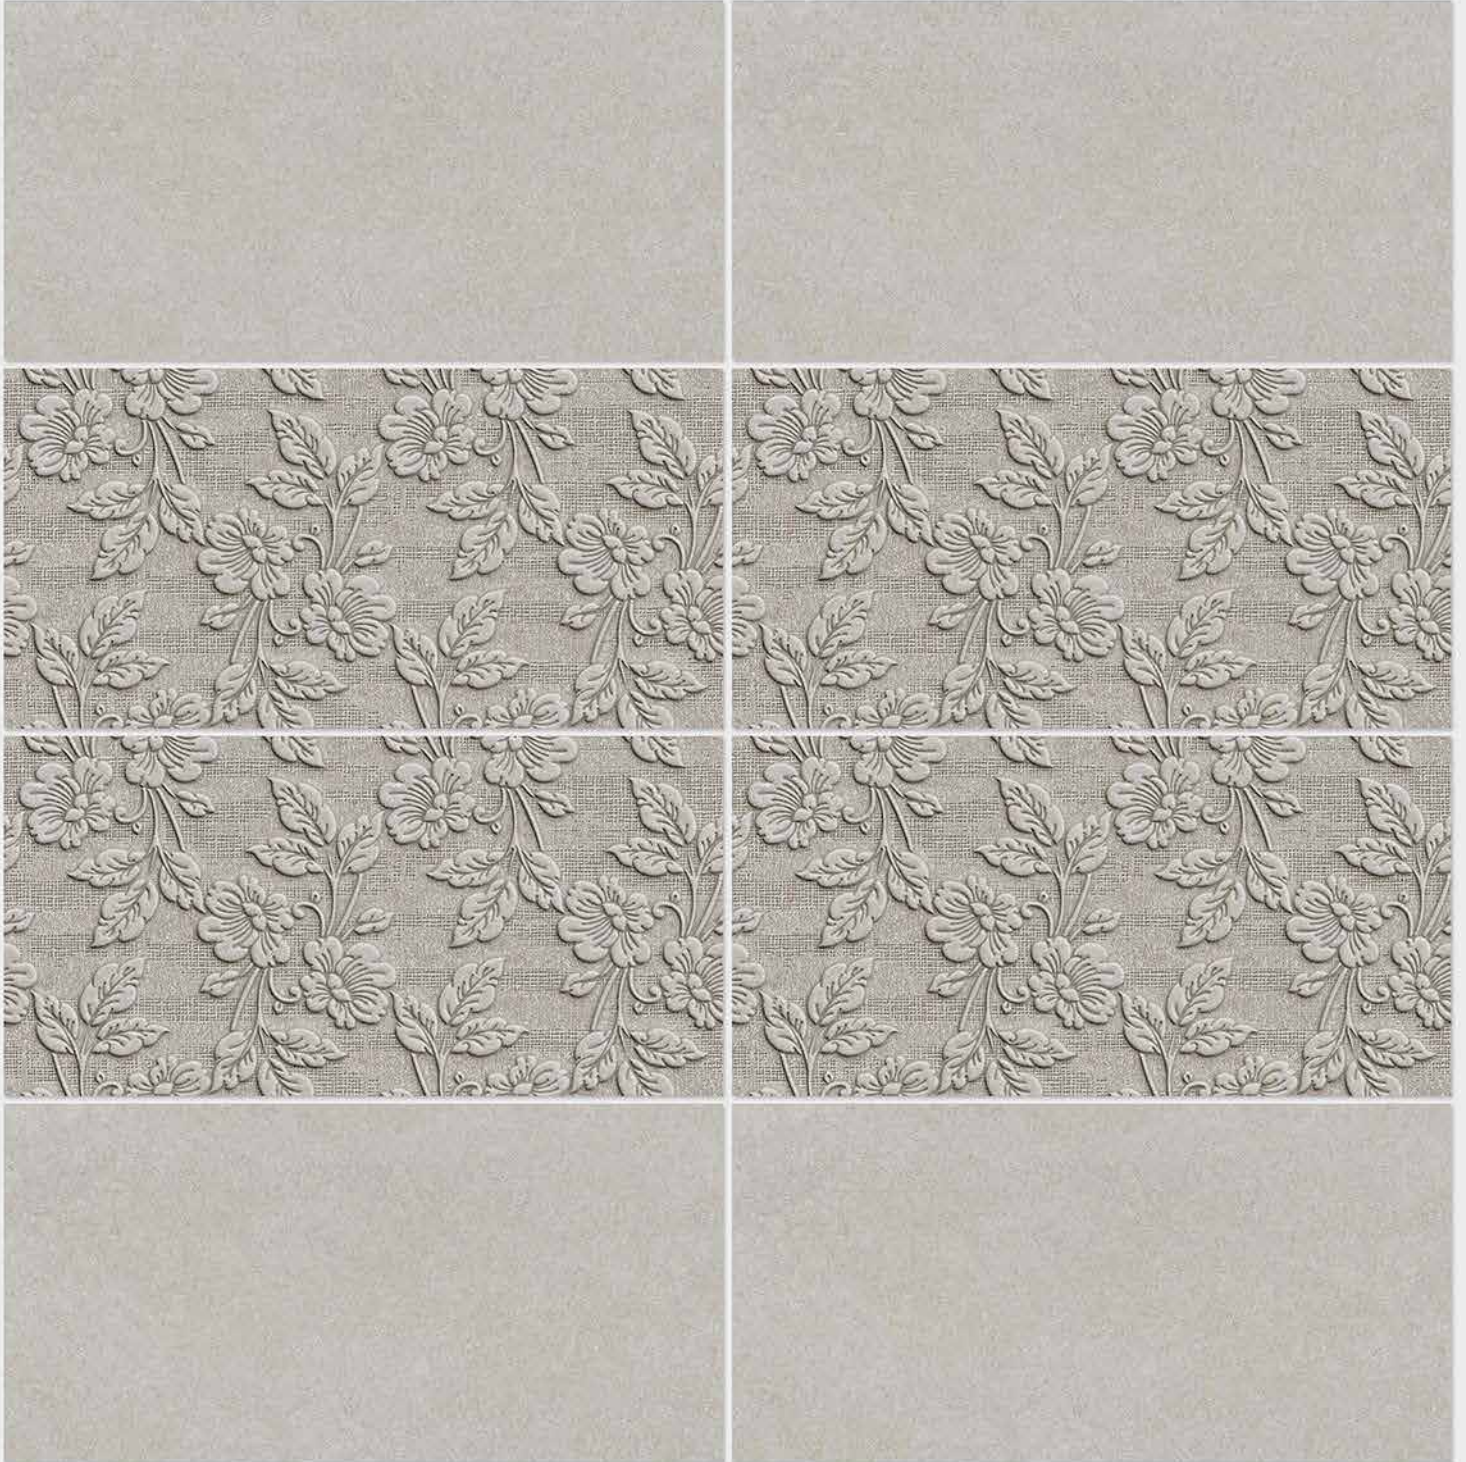

SIGNUS
C E R A M I C

Tile Shown
4119