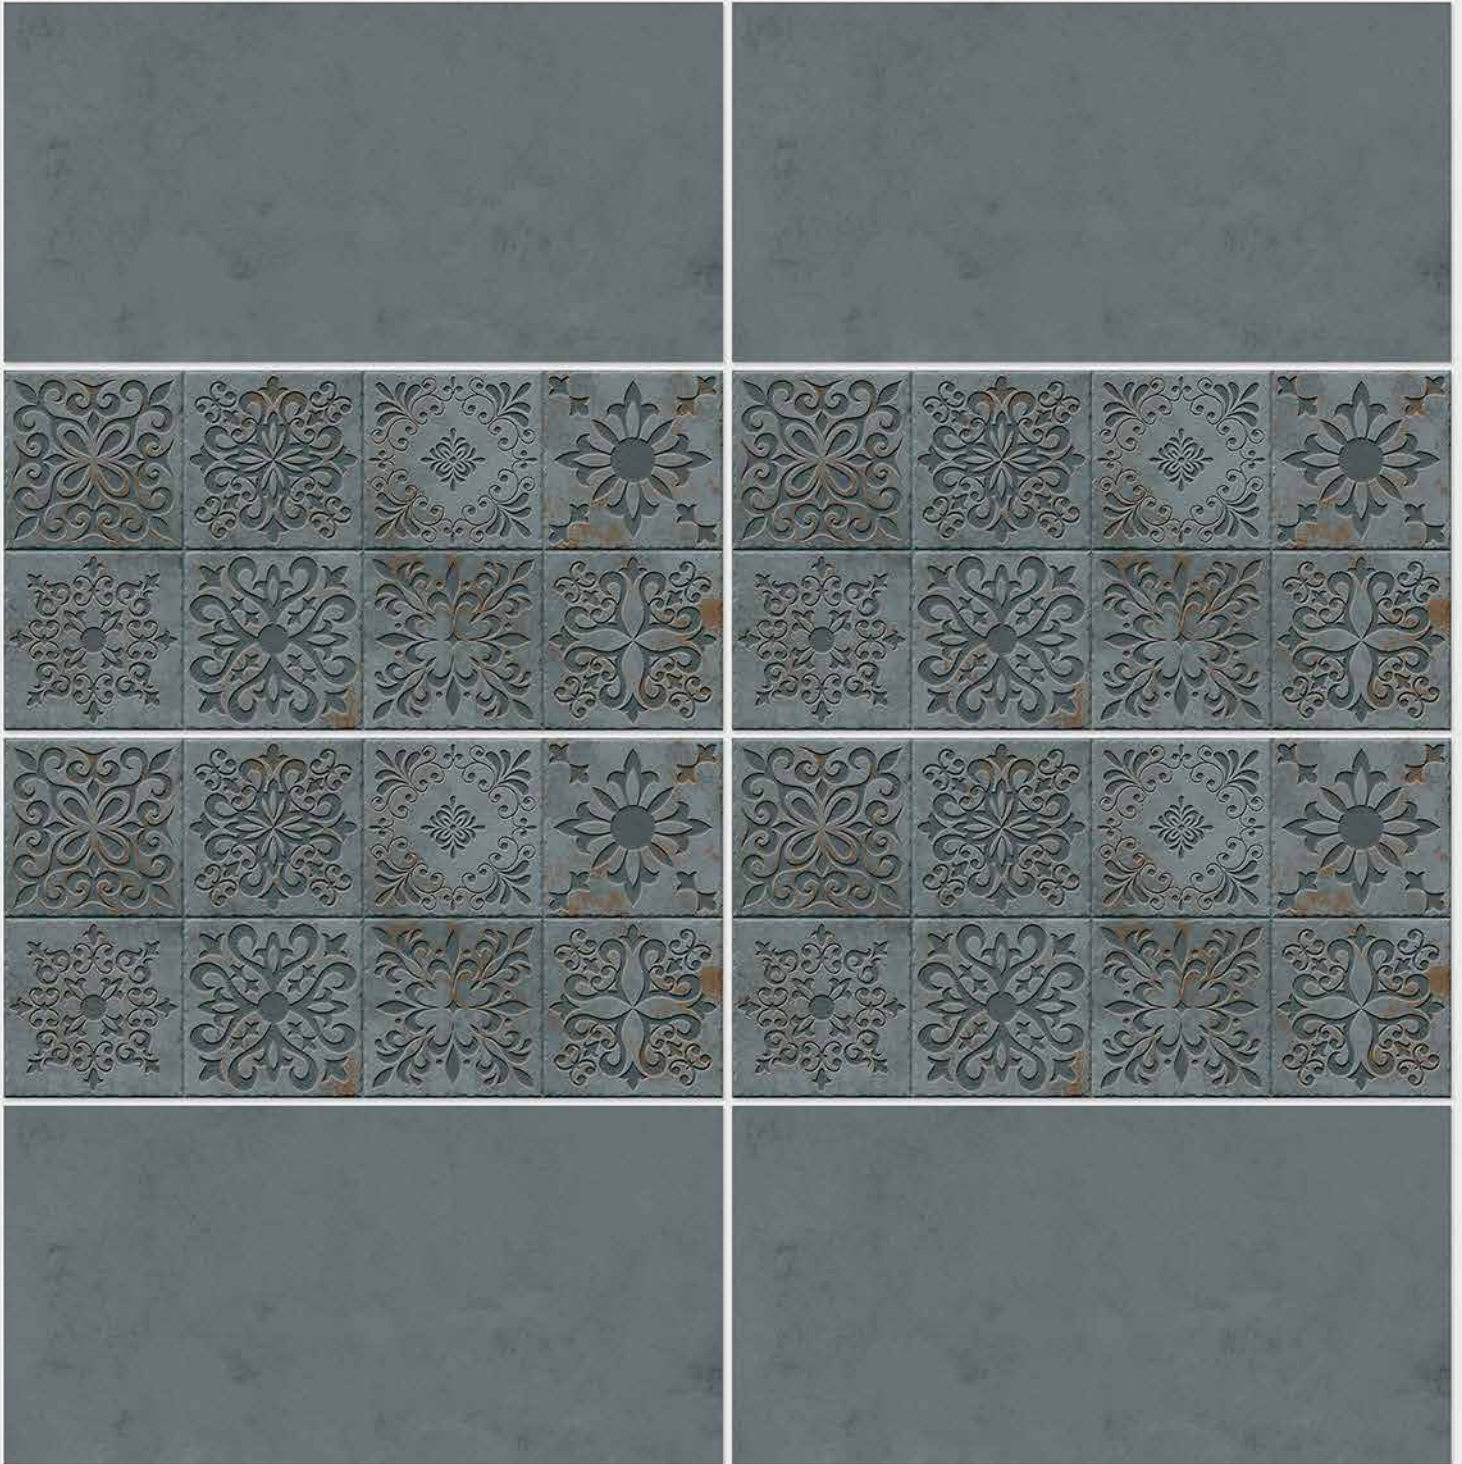

resistant to salts | eco sustainable | fire proof | frost proof | random design

SIGNUS
C E R A M I C

Finish: **Matt**

4118 D

4118 HL 1

4118 D

DIGITAL 300x
WALL TILES 600mm

SIGNUS
C E R A M I C