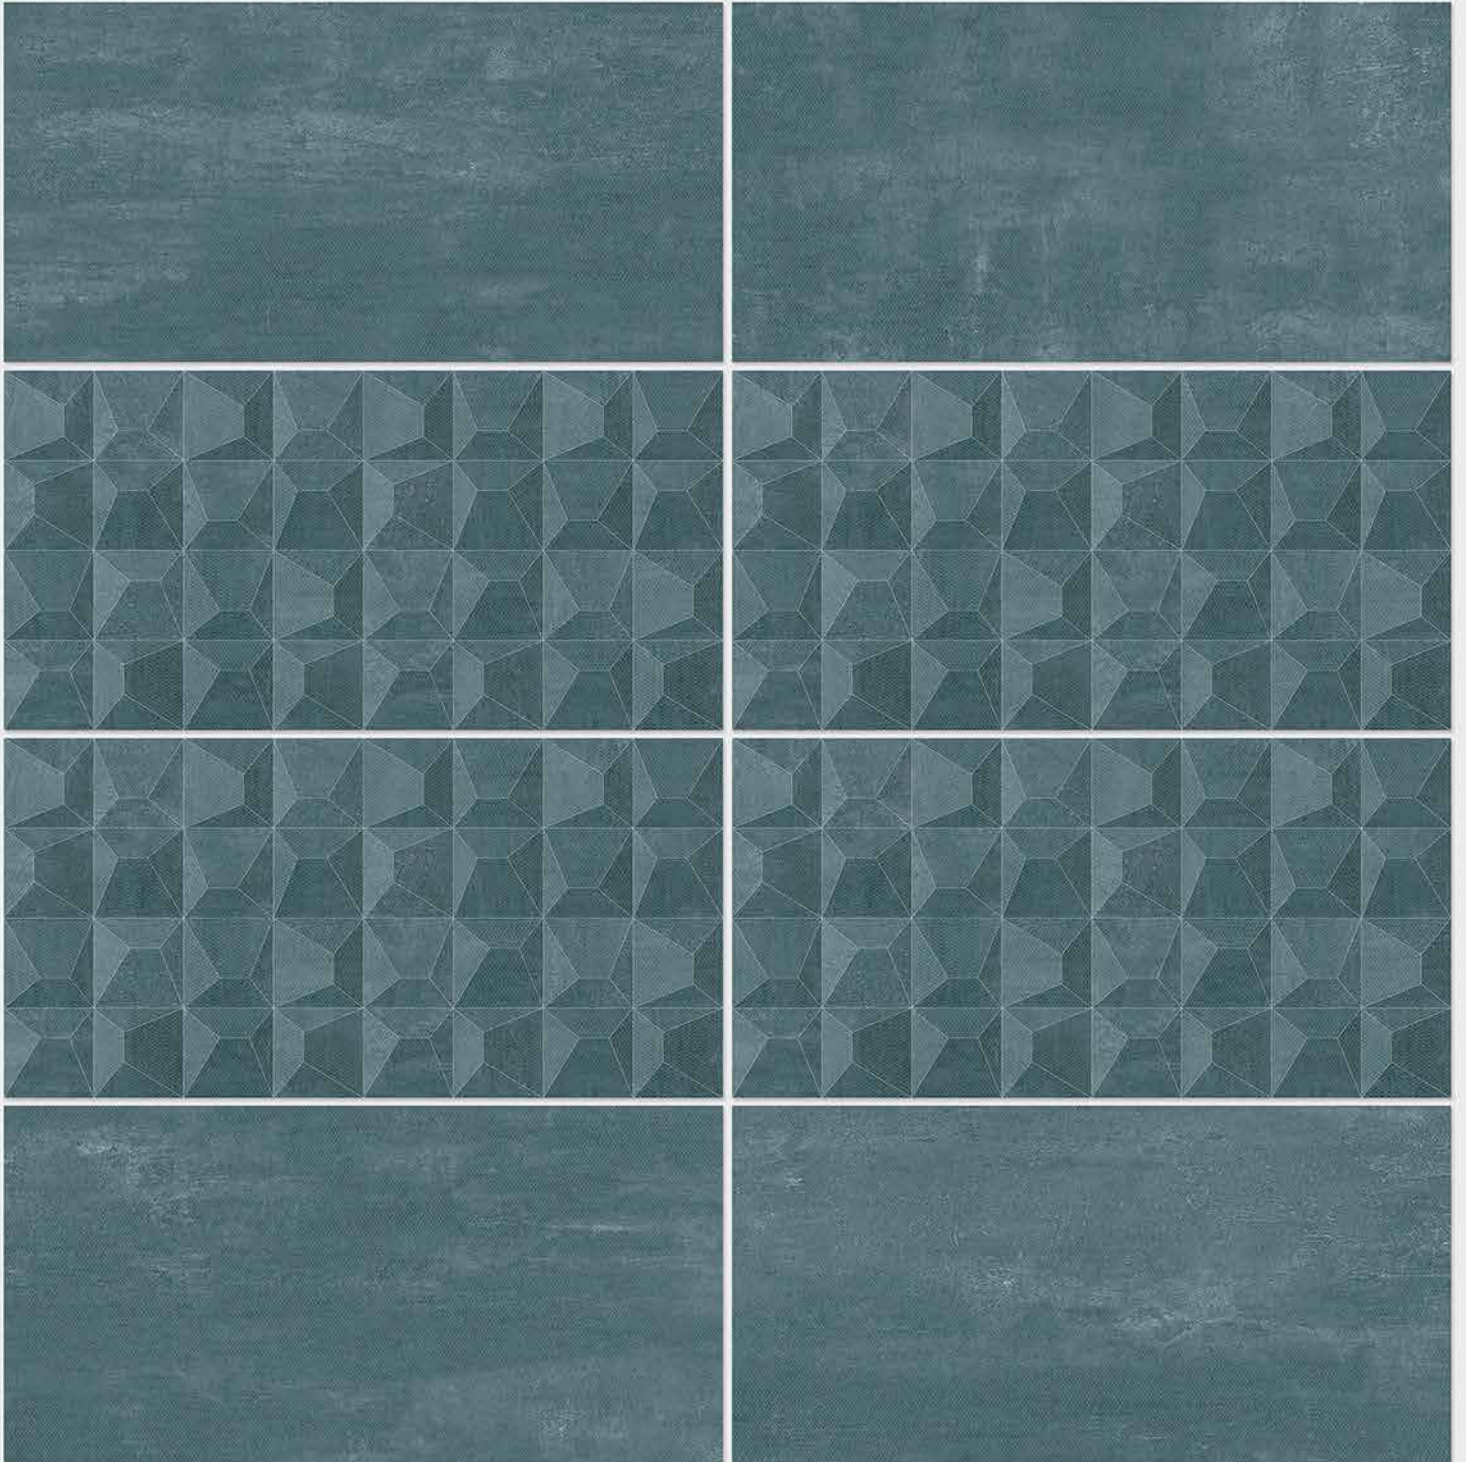

SIGNUS
C E R A M I C

Tile Shown
4128