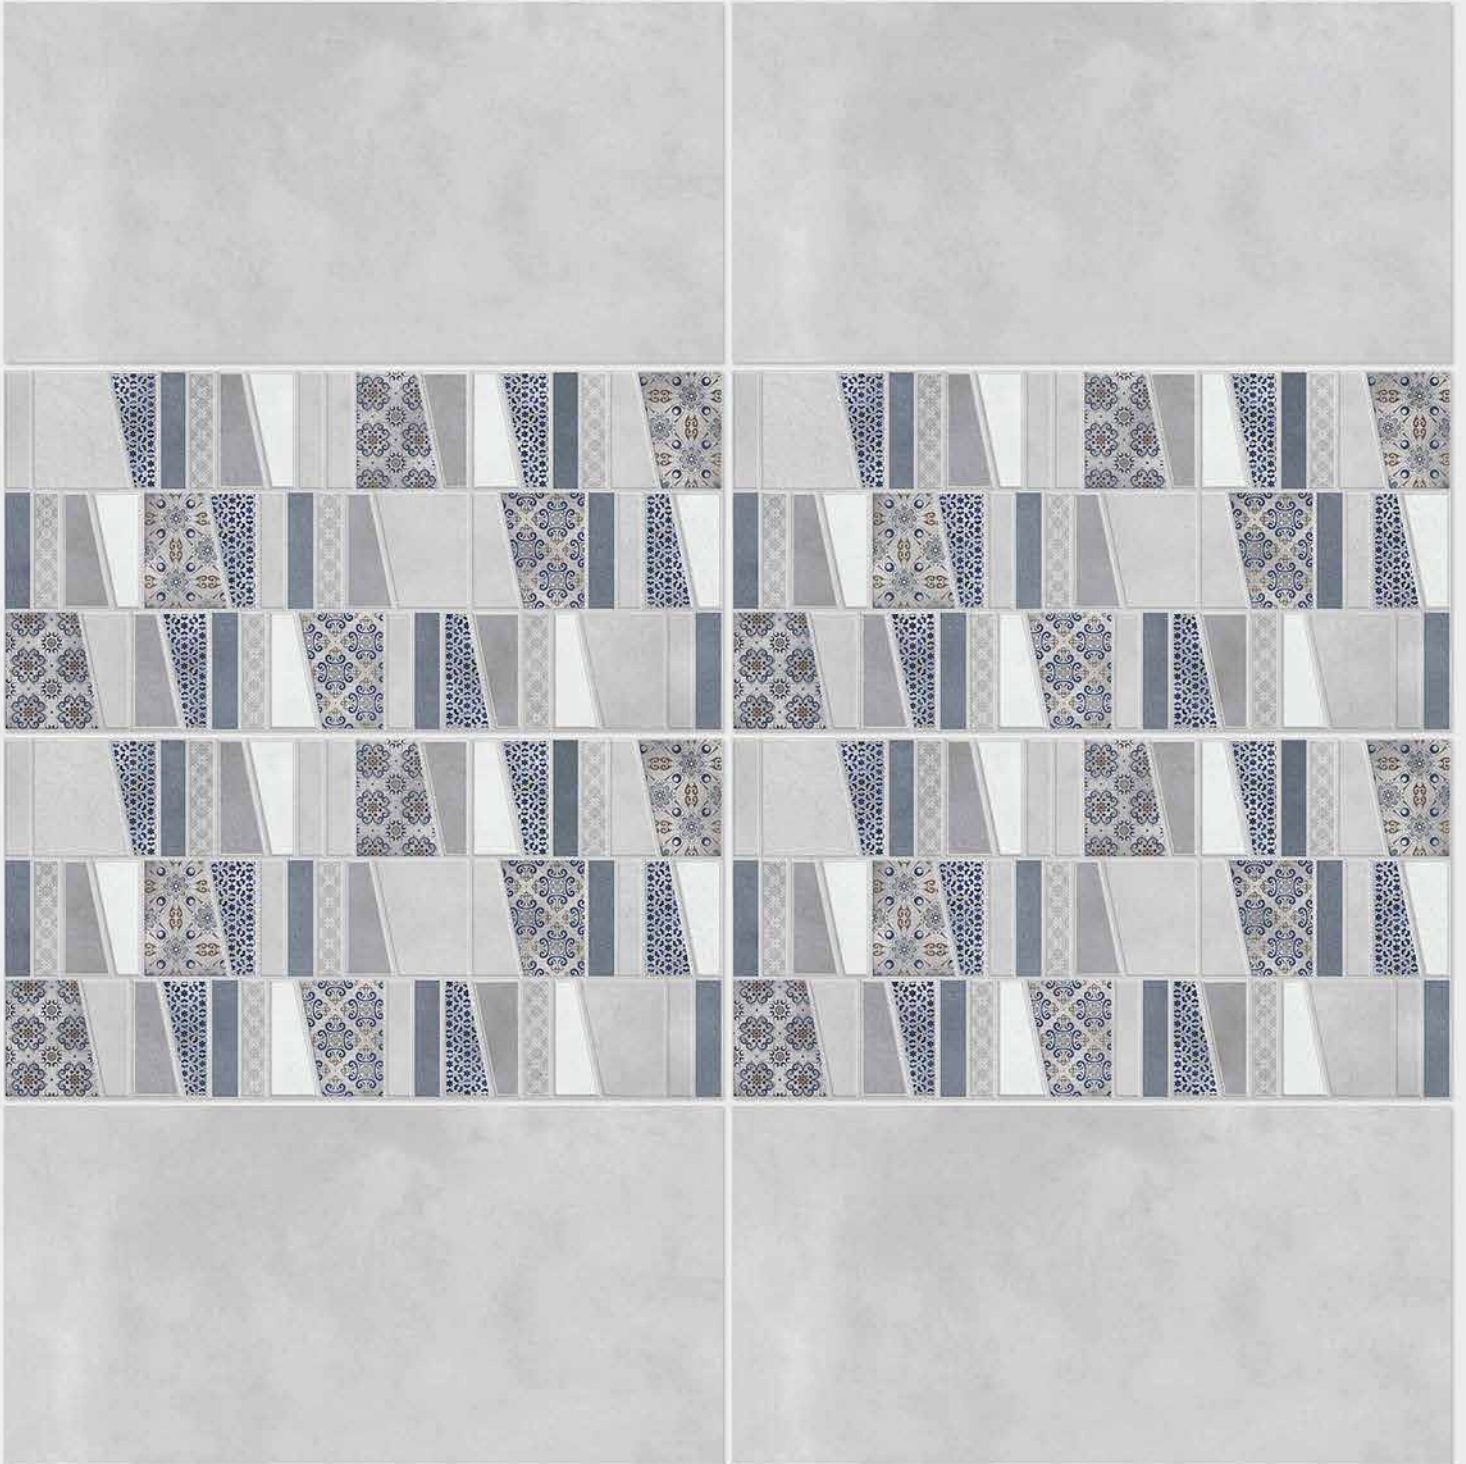

4115 L

4115 HL 1

4115 L

DIGITAL 300x
WALL TILES 600mm

SIGNUS
C E R A M I C

Tile Shown
4115

resistant to salts | eco sustainable | fire proof | frost proof | random design

SIGNUS
C E R A M I C