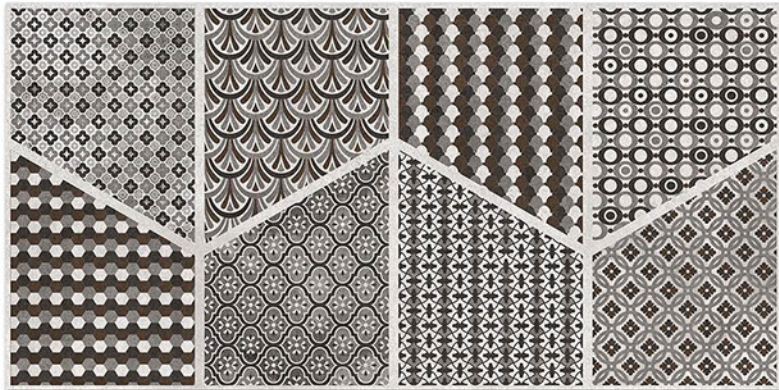

resistant to salts | eco sustainable | fire proof | frost proof | random design

SIGNUS
C E R A M I C

Finish: **Matt**

4101 HL 1

DIGITAL 300x
WALL TILES 600mm