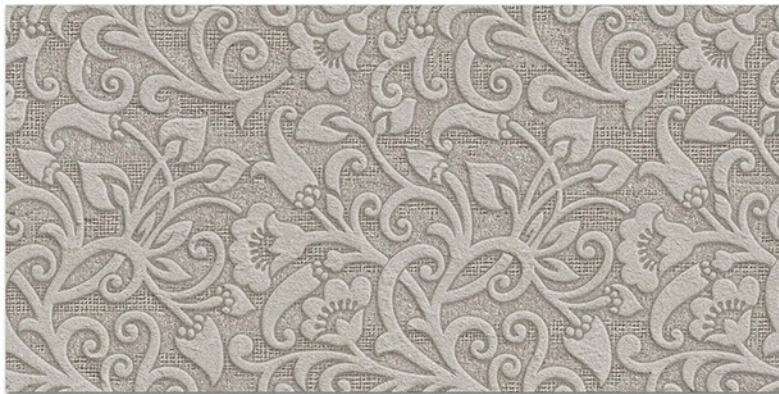

Tile Shown
4118

resistant to salts | eco sustainable | fire proof | frost proof | random design

SIGNUS
C E R A M I C

Finish: **Matt**

4119 L

4119 HL 1

4119 L

DIGITAL 300x
WALL TILES 600mm