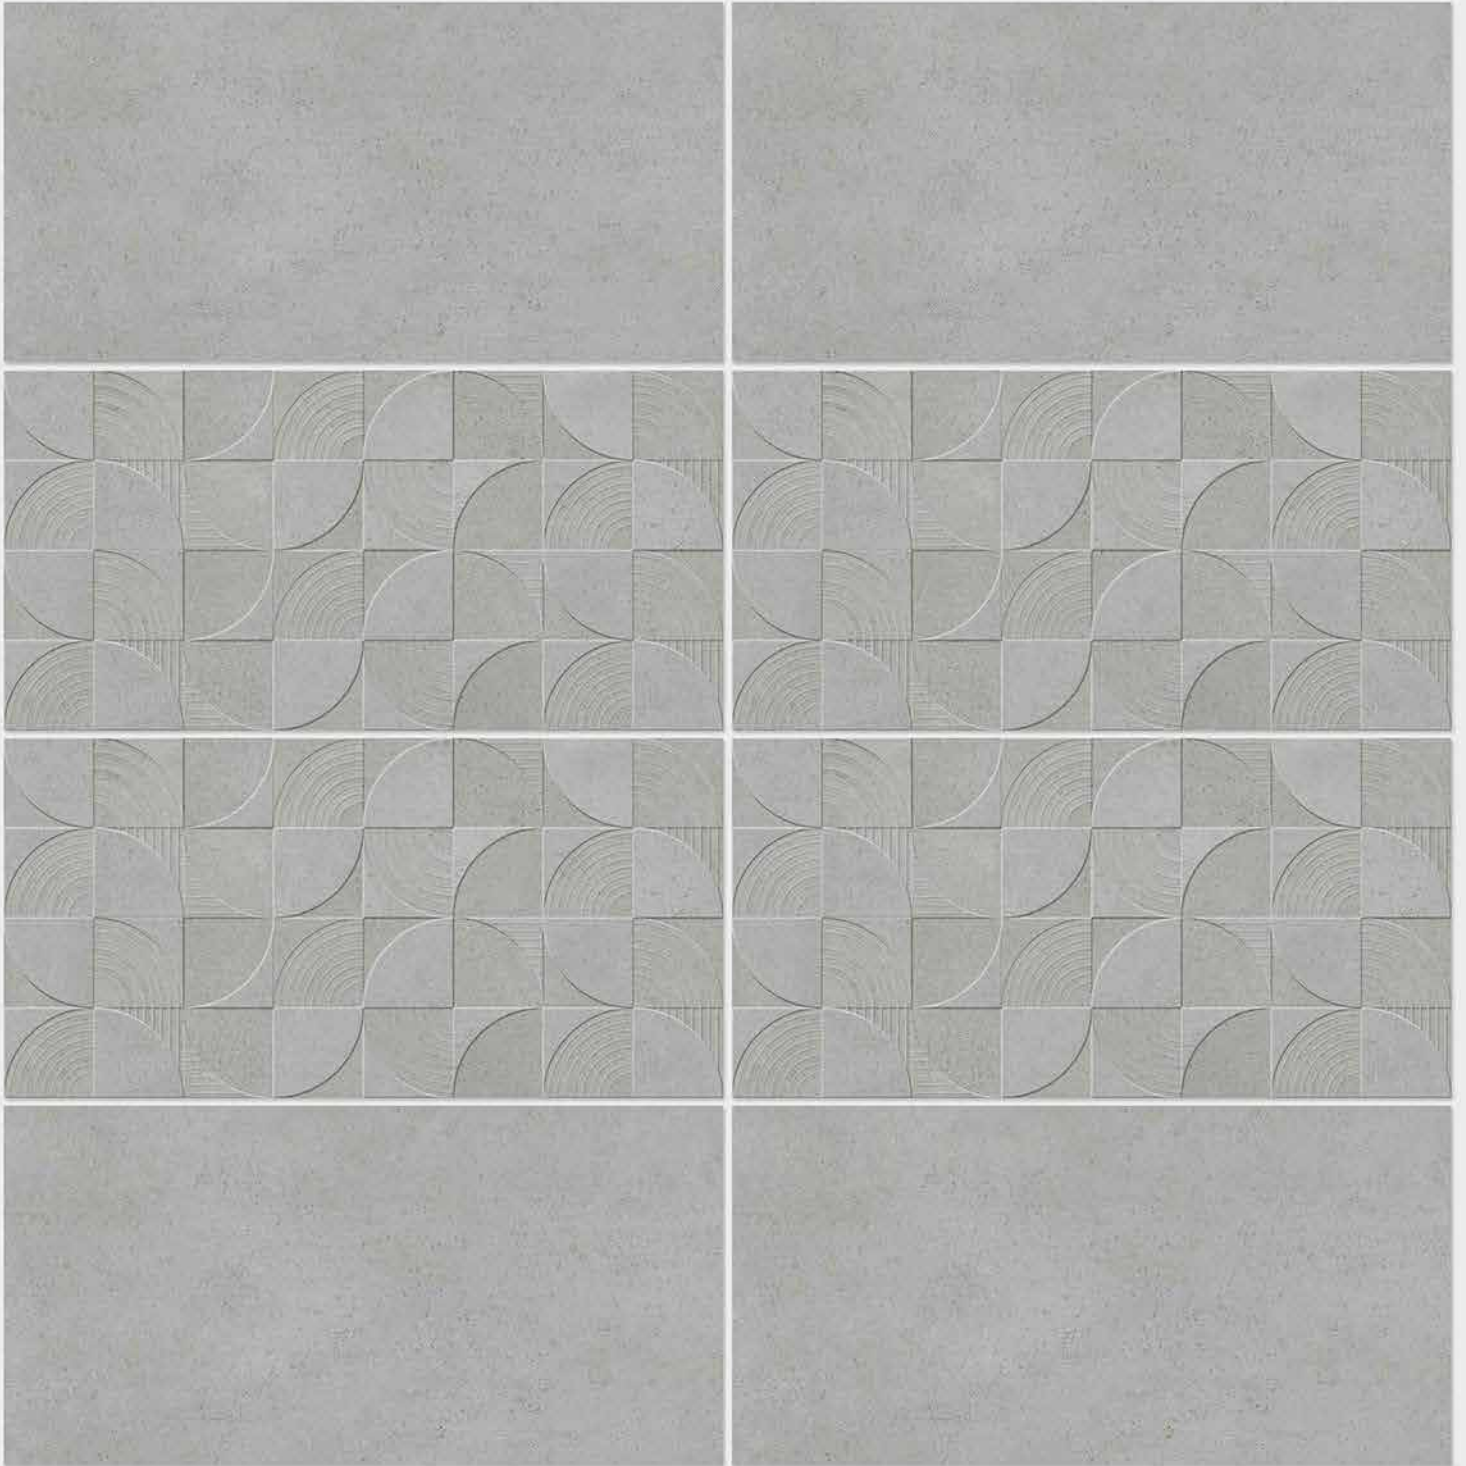

SIGNUS
C E R A M I C

Finish: **Matt**

4117 L

4117 HL 1

4117 L

DIGITAL 300x
WALL TILES 600mm

SIGNUS
CERAMIC

Tile Shown
4117