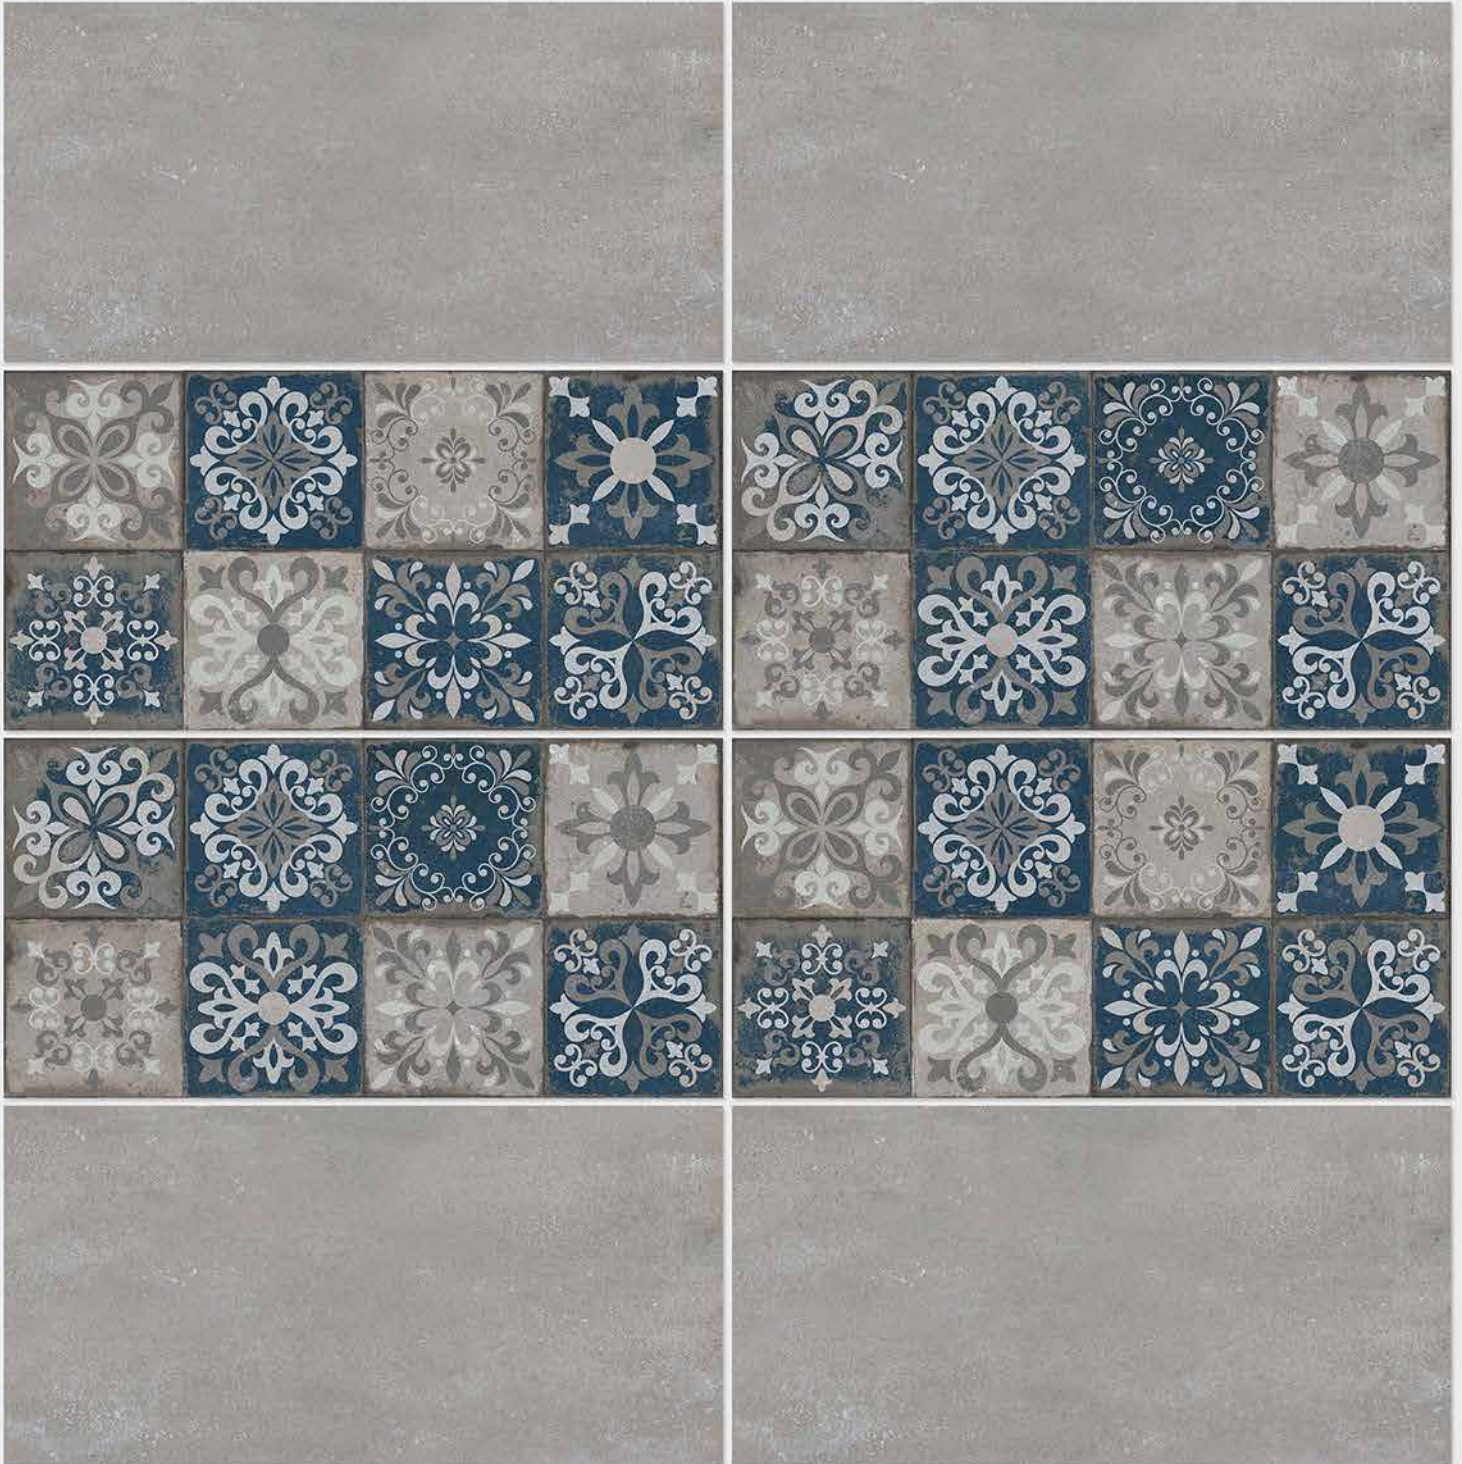

SIGNUS
C E R A M I C

Tile Shown
4105