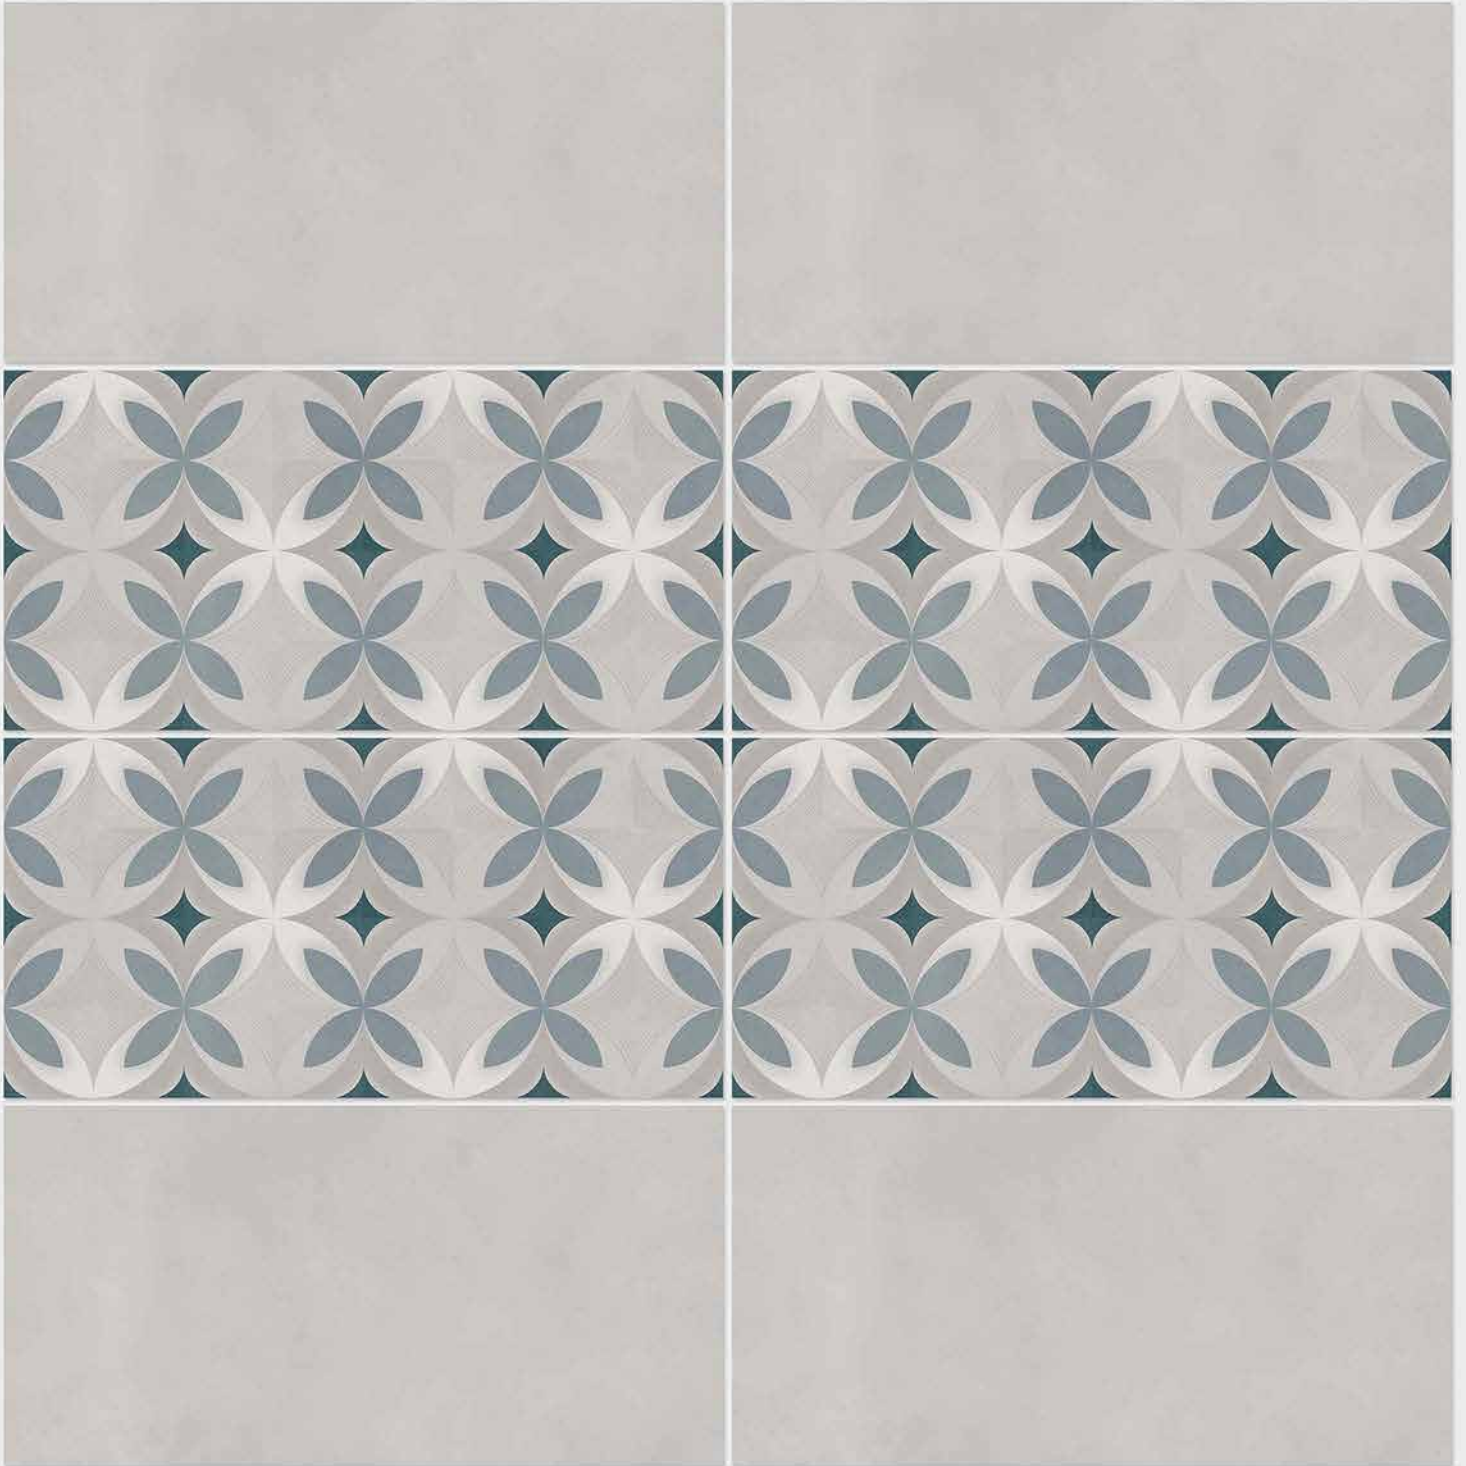

SIGNUS
C E R A M I C

Tile Shown
4113