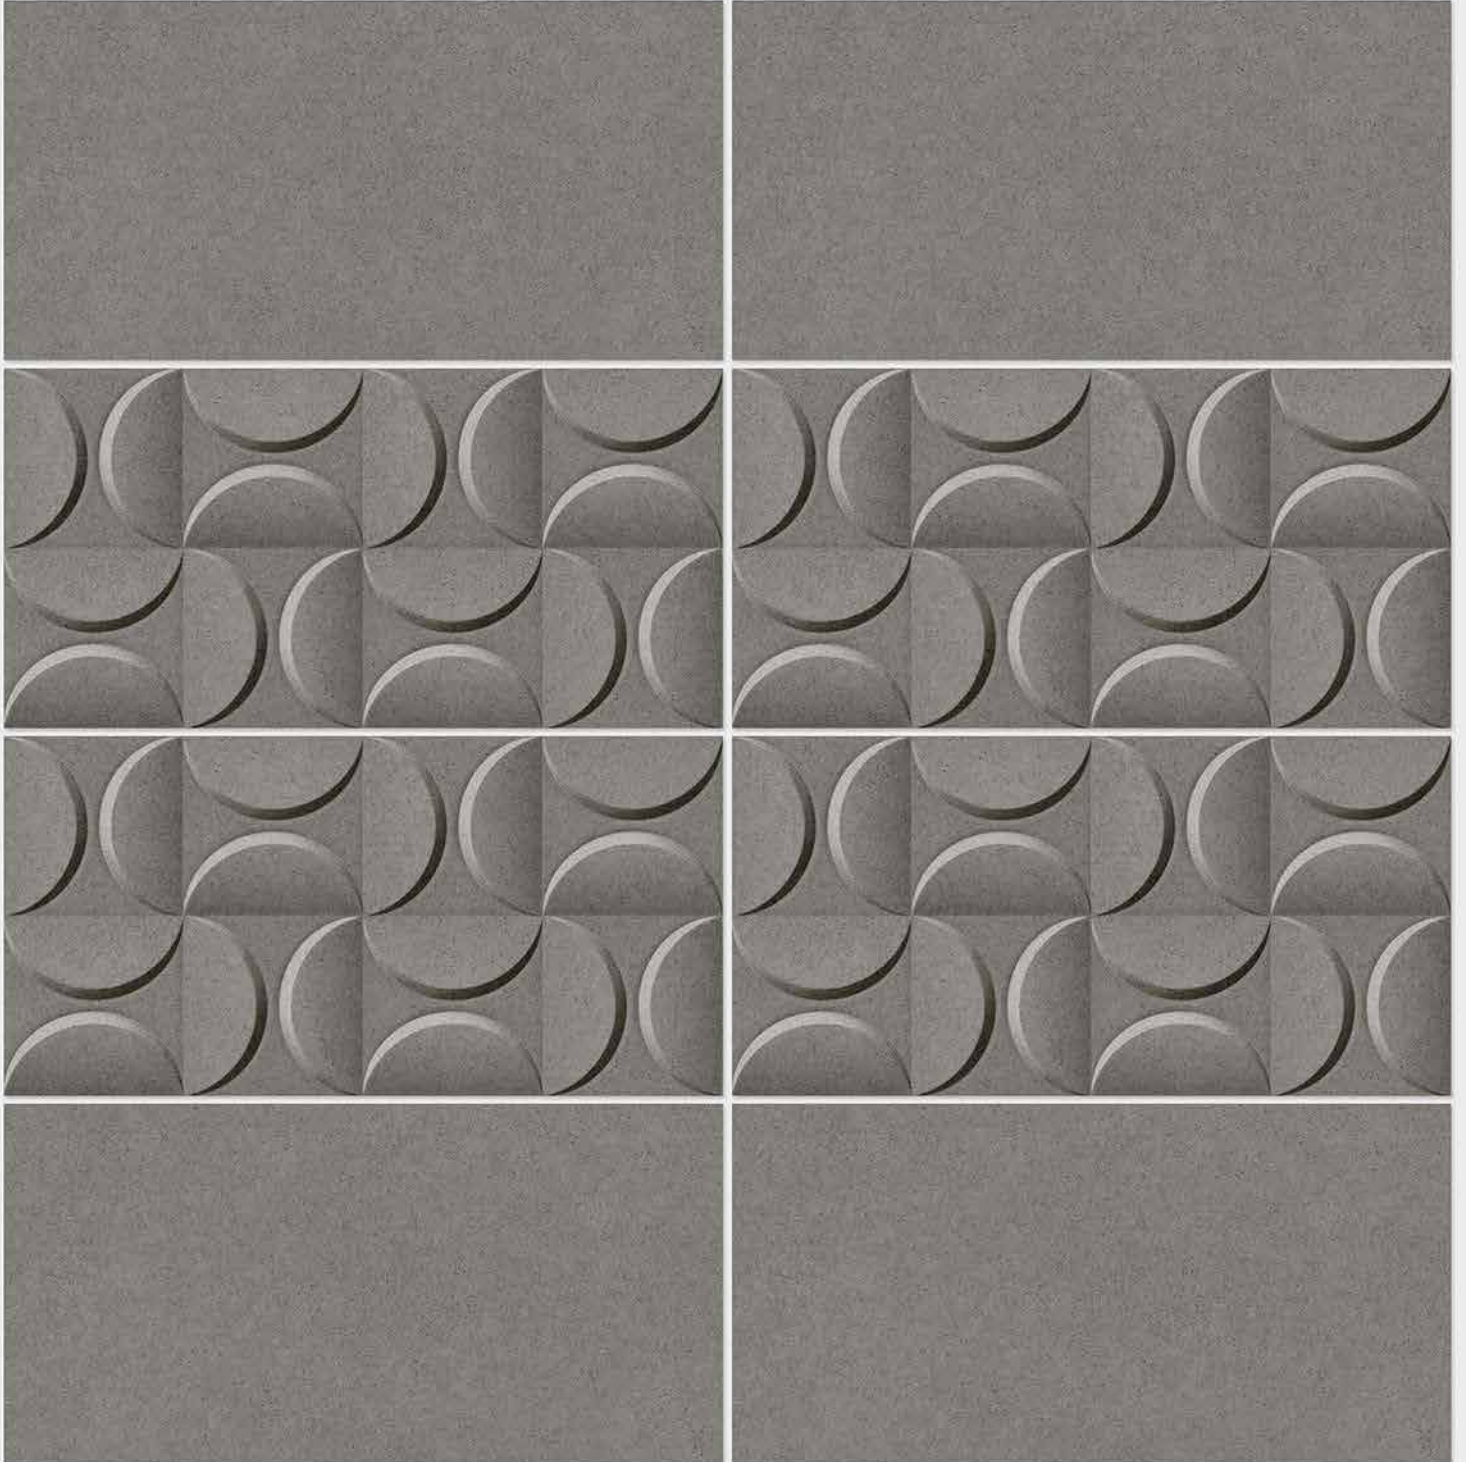

4121 HL 1

4121 D

DIGITAL 300x
WALL TILES 600mm

SIGNUS
C E R A M I C

Tile Shown
4121

resistant to salts | eco sustainable | fire proof | frost proof | random design

SIGNUS
C E R A M I C

Finish: **Matt**