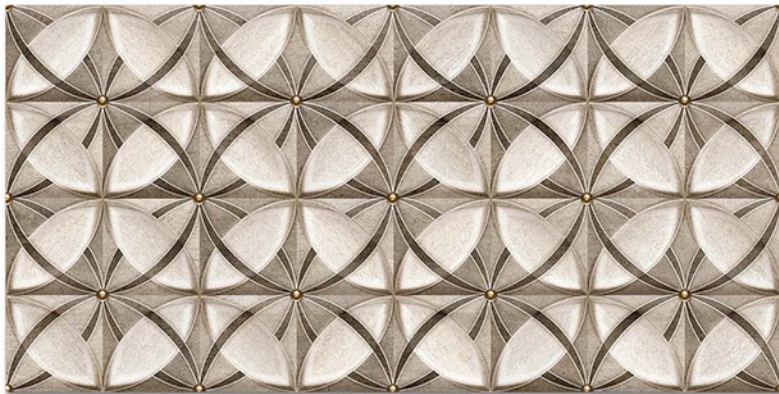

resistant to salts | eco sustainable | fire proof | frost proof | random design

SIGNUS
C E R A M I C

Finish: **Matt**

4123 HL 1

DIGITAL 300x
WALL TILES 600mm