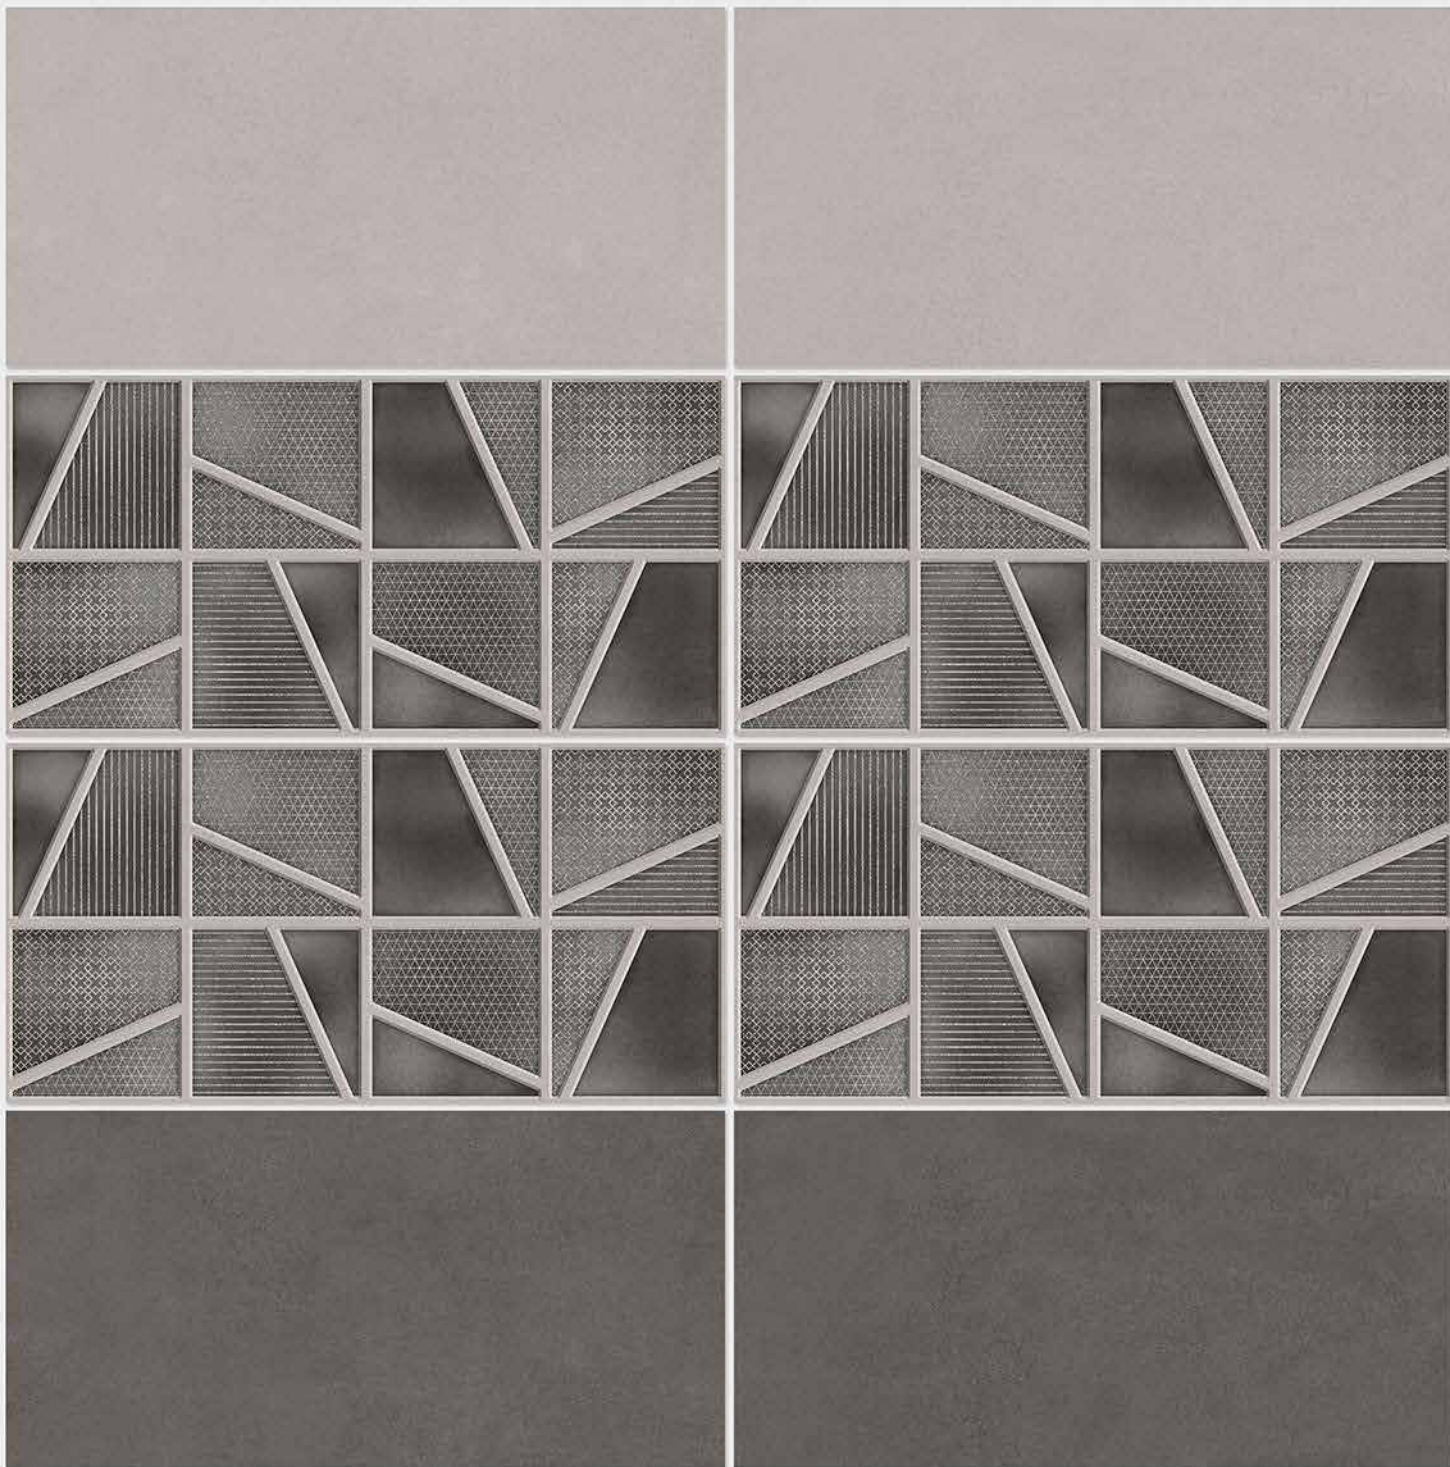

4074 HL 1

4074 D

DIGITAL 300x
WALL TILES 600mm

SIGNUS
CERAMIC

Tile Shown
4074

resistant to salts | eco sustainable | fire proof | frost proof | random design

Finish: **Matt**

4075 L