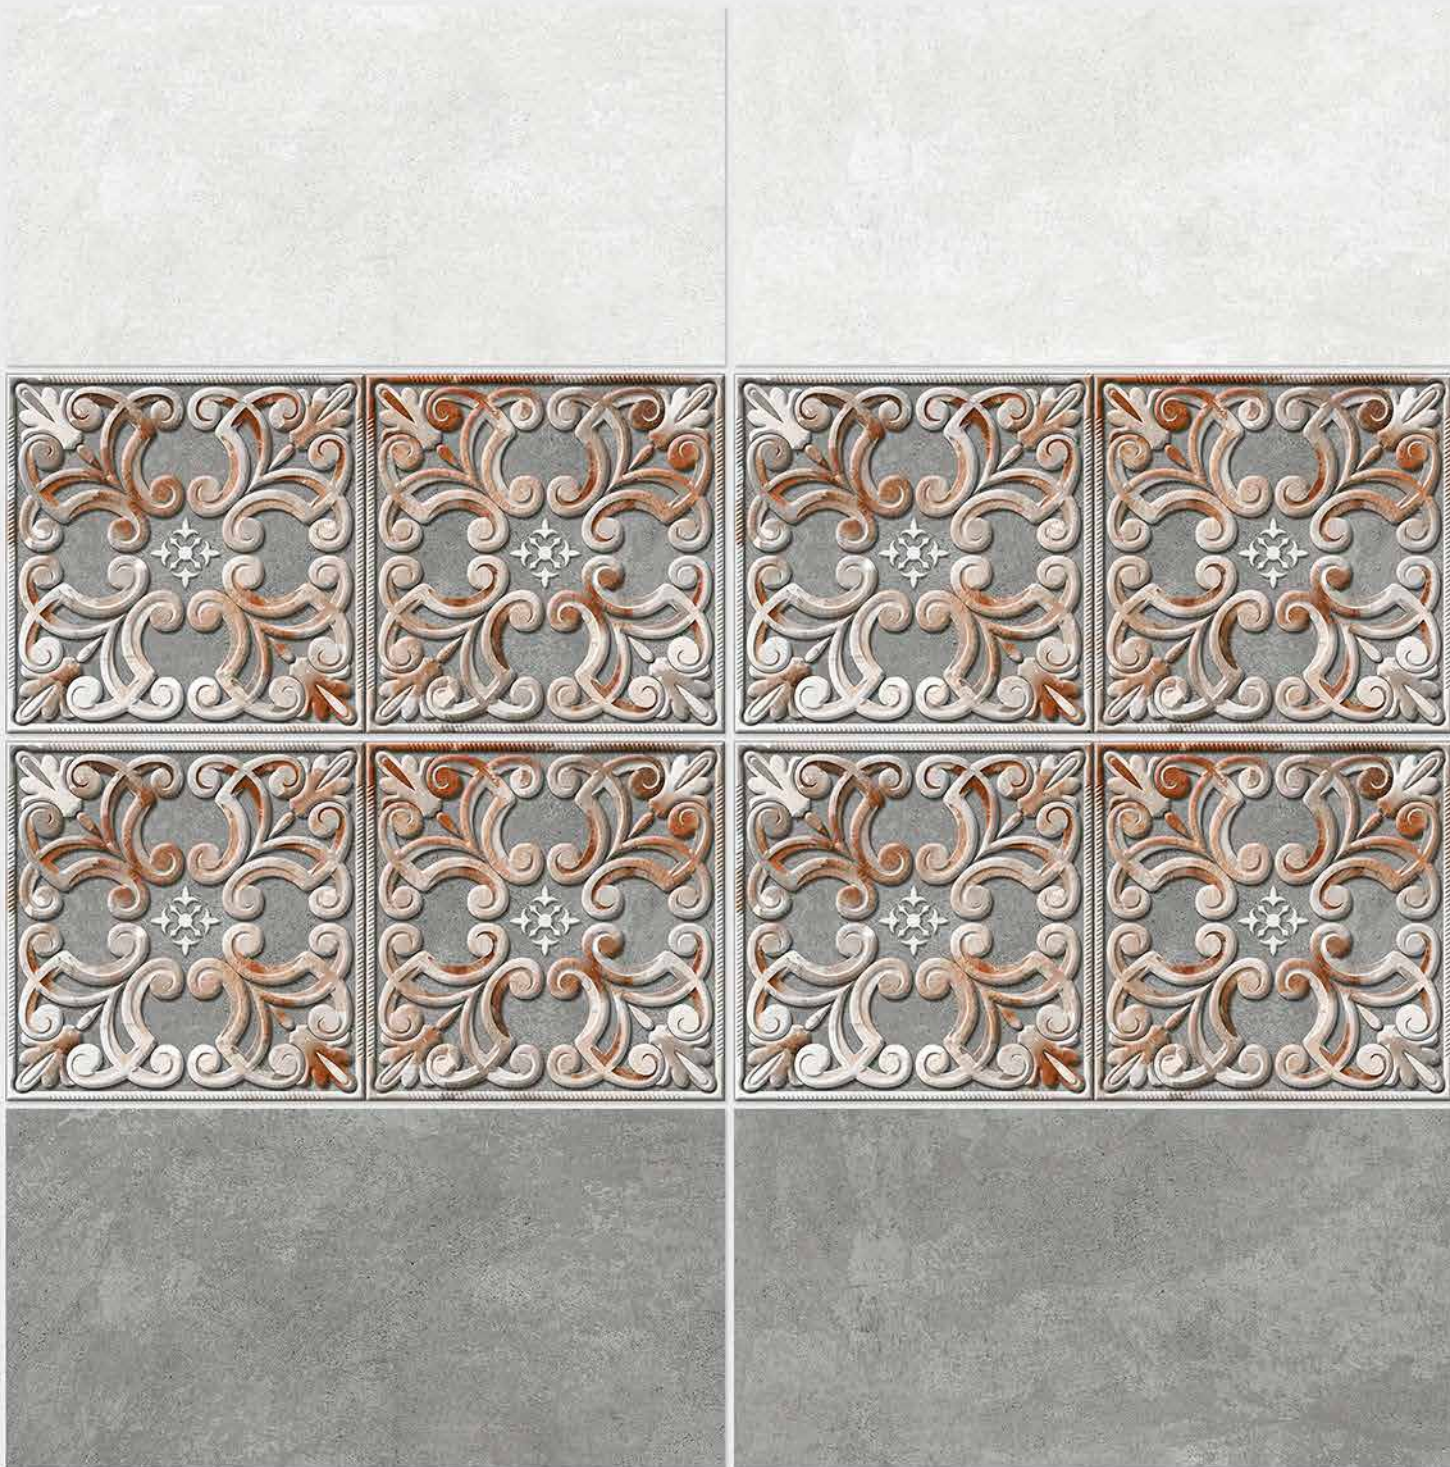

4098 HL 1

4098 D

DIGITAL 300x
WALL TILES 600mm

SIGNUS
CERAMIC

Tile Shown
4098

SIGNUS
CERAMIC