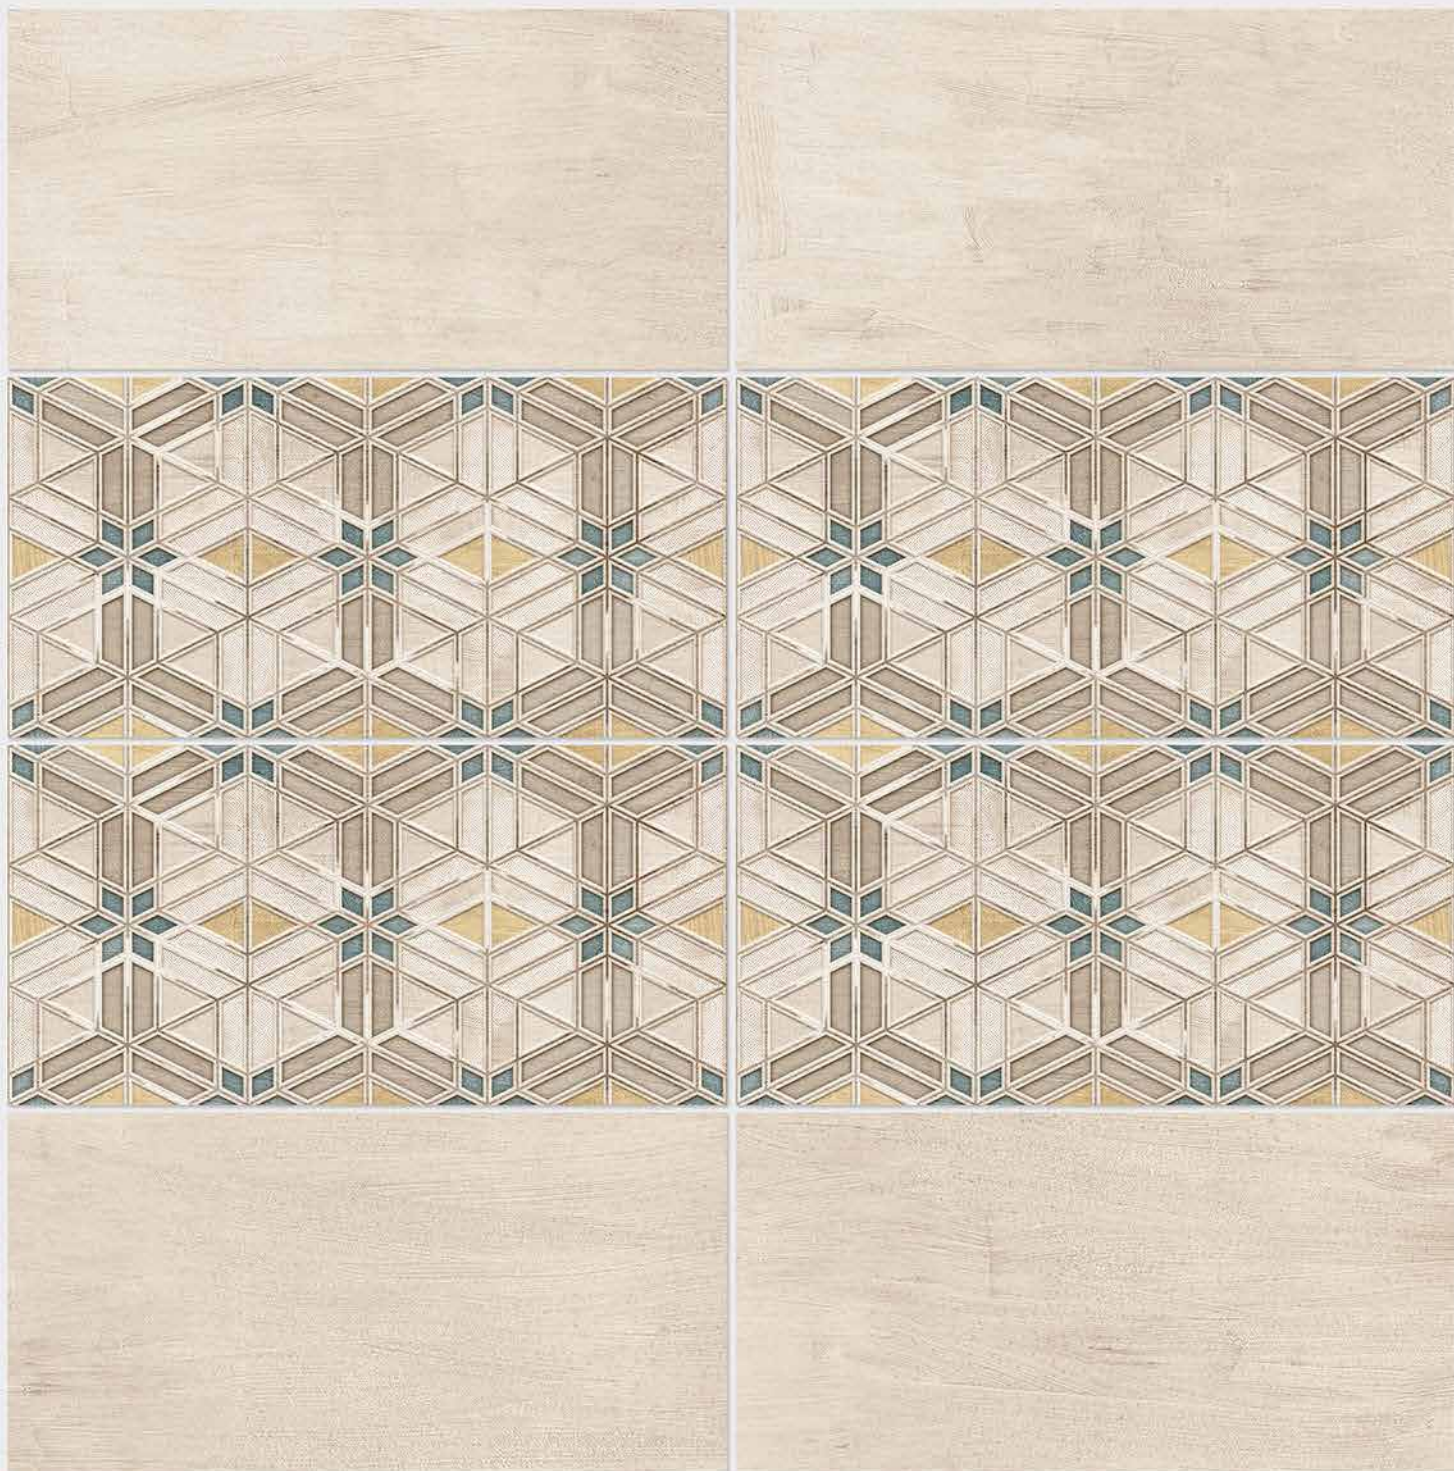

4083 HL 1

4083 L

DIGITAL 300x
WALL TILES 600mm

SIGNUS
CERAMIC

Tile Shown
4083

resistant to salts | eco sustainable | fire proof | frost proof | random design

Finish: **Matt**

4084 L