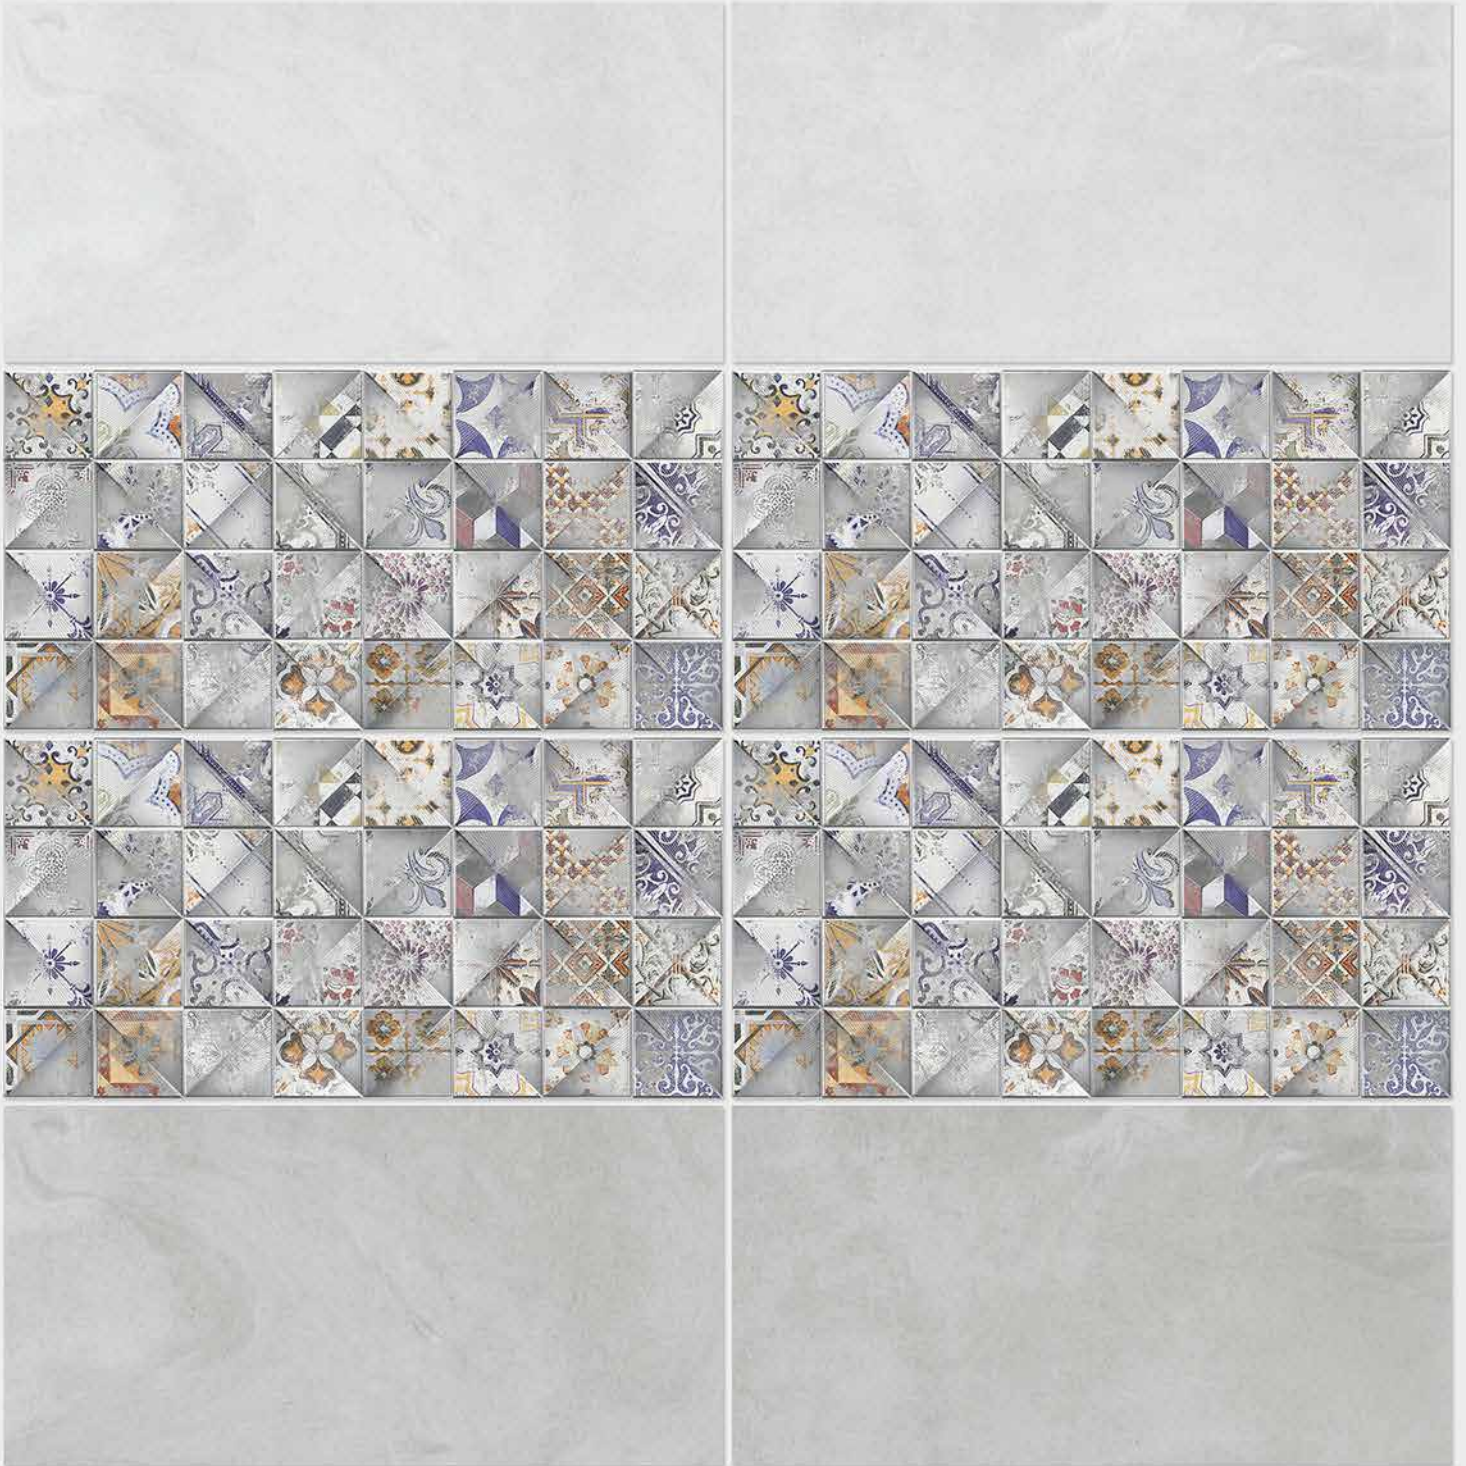

4078 HL 1

4078 D

DIGITAL 300x
WALL TILES 600mm

SIGNUS
CERAMIC

Tile Shown
4078

resistant to salts | eco sustainable | fire proof | frost proof | random design

Finish: **Matt**

4079 L