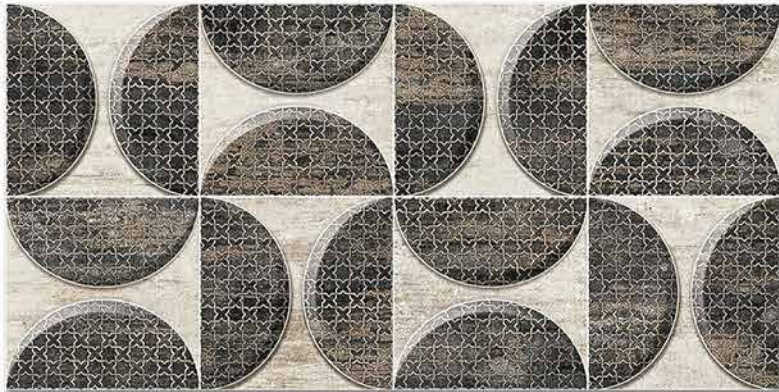

SIGNUS
CERAMIC

MATT

300mm x 600 mm

CATALOGUE

— 2020

resistant to salts | eco sustainable | fire proof | frost proof | random design

Finish: **Matt**

4071 L

4071 HL 1

4071 D

DIGITAL 300x
WALL TILES 600mm

SIGNUS
CERAMIC

Tile Shown
4071

resistant to salts | eco sustainable | fire proof | frost proof | random design

Finish: **Matt**

4072 L