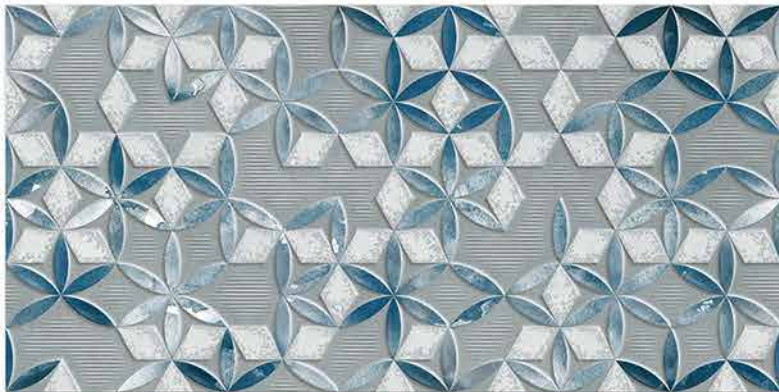

4092 HL 1

4092 D

DIGITAL 300x
WALL TILES 600mm

SIGNUS
CERAMIC

Tile Shown
4092

resistant to salts | eco sustainable | fire proof | frost proof | random design

Finish: **Matt**

4093 L