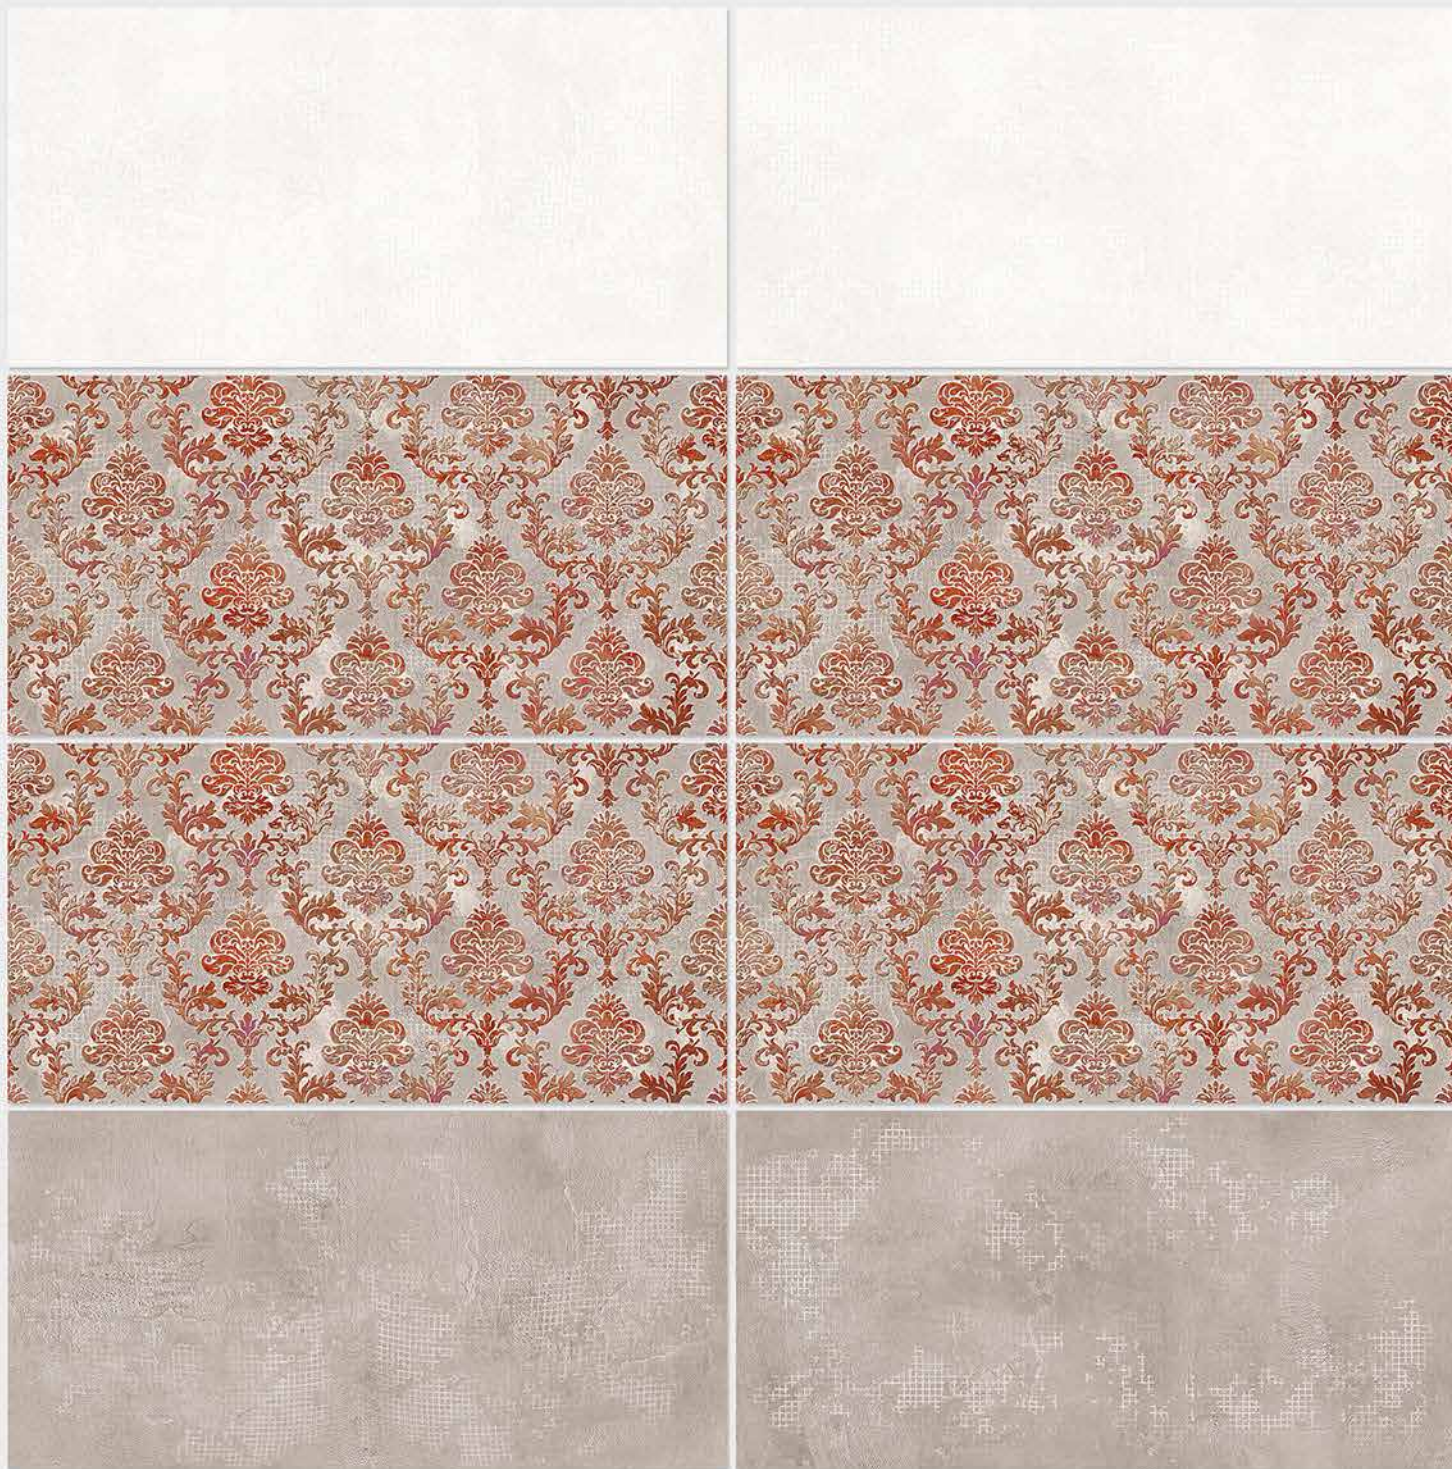

4092 HL 1

4092 D

DIGITAL 300x
WALL TILES 600mm

SIGNUS
CERAMIC

Tile Shown
4092

resistant to salts | eco sustainable | fire proof | frost proof | random design

Finish: **Matt**

4093 L