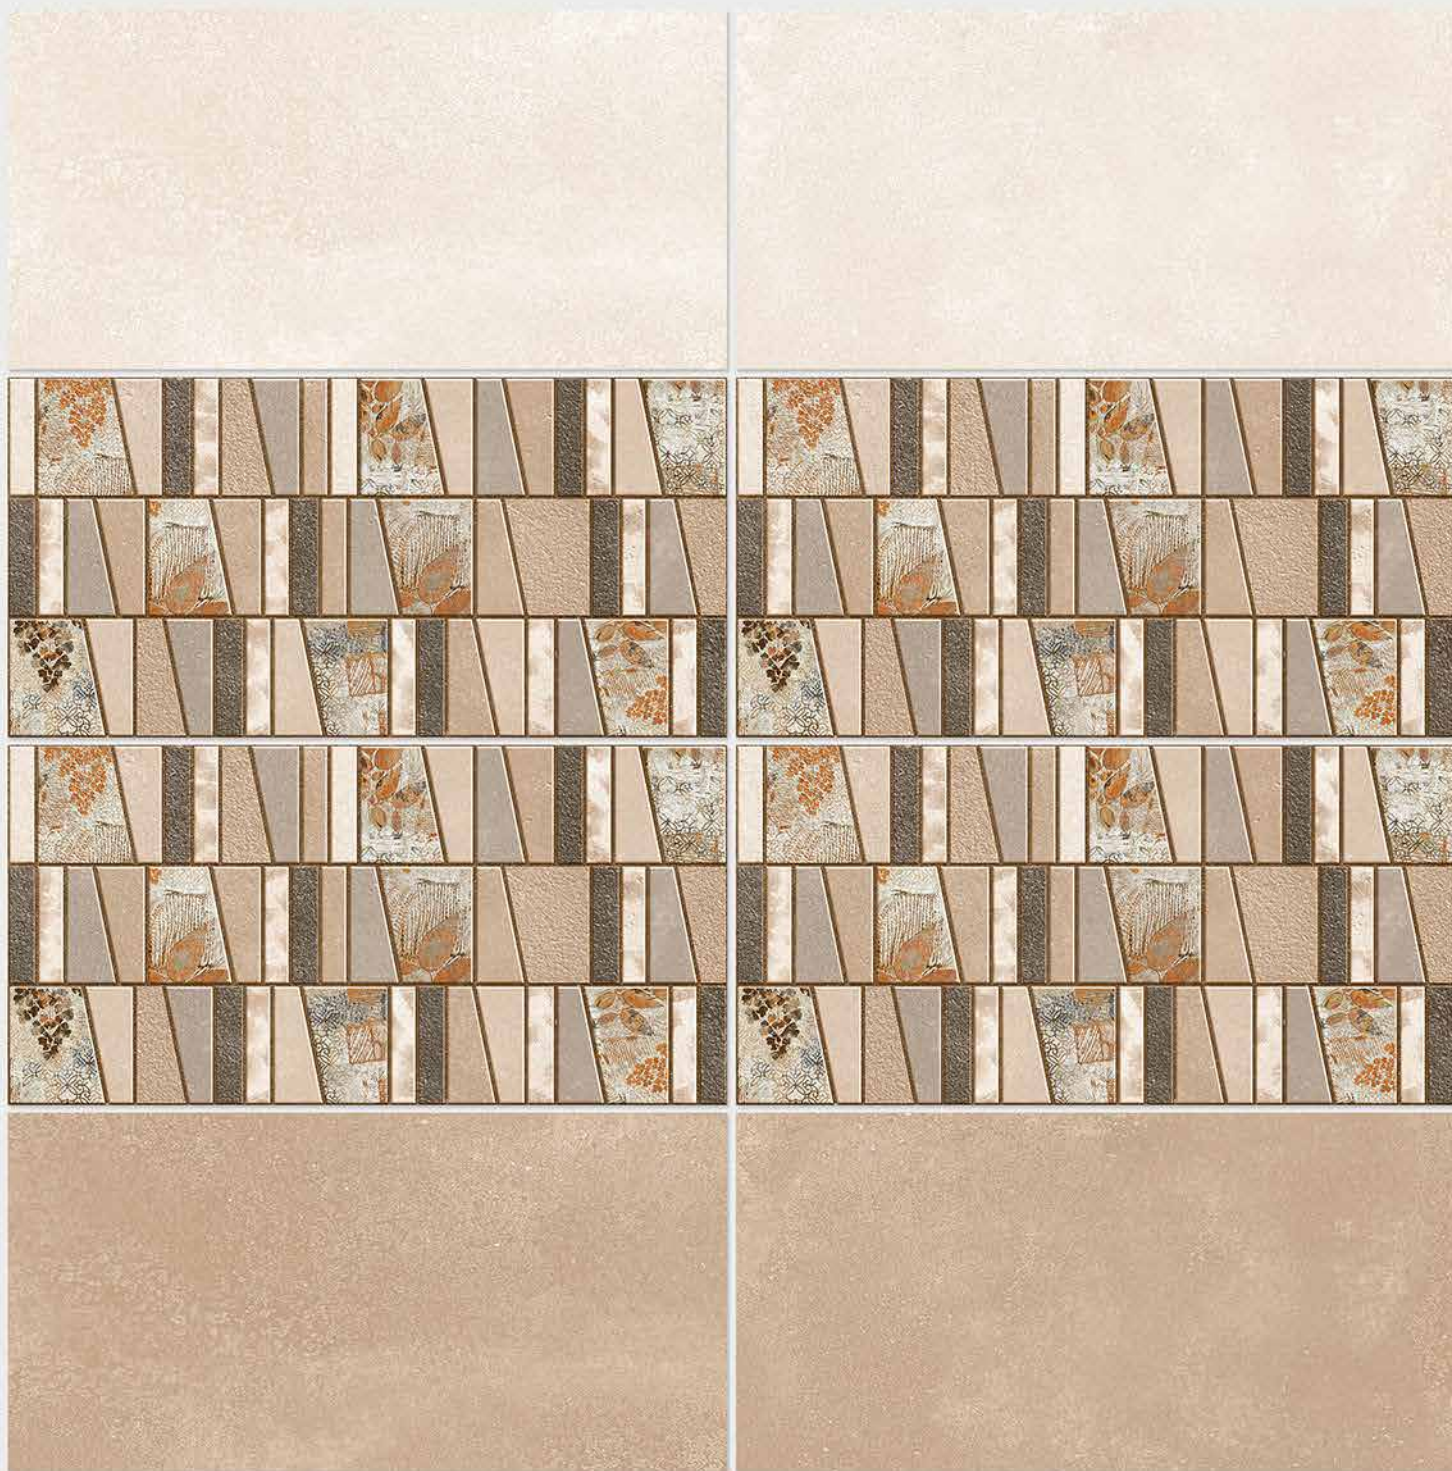

4077 D

SIGNUS
CERAMIC

Tile Shown
4077