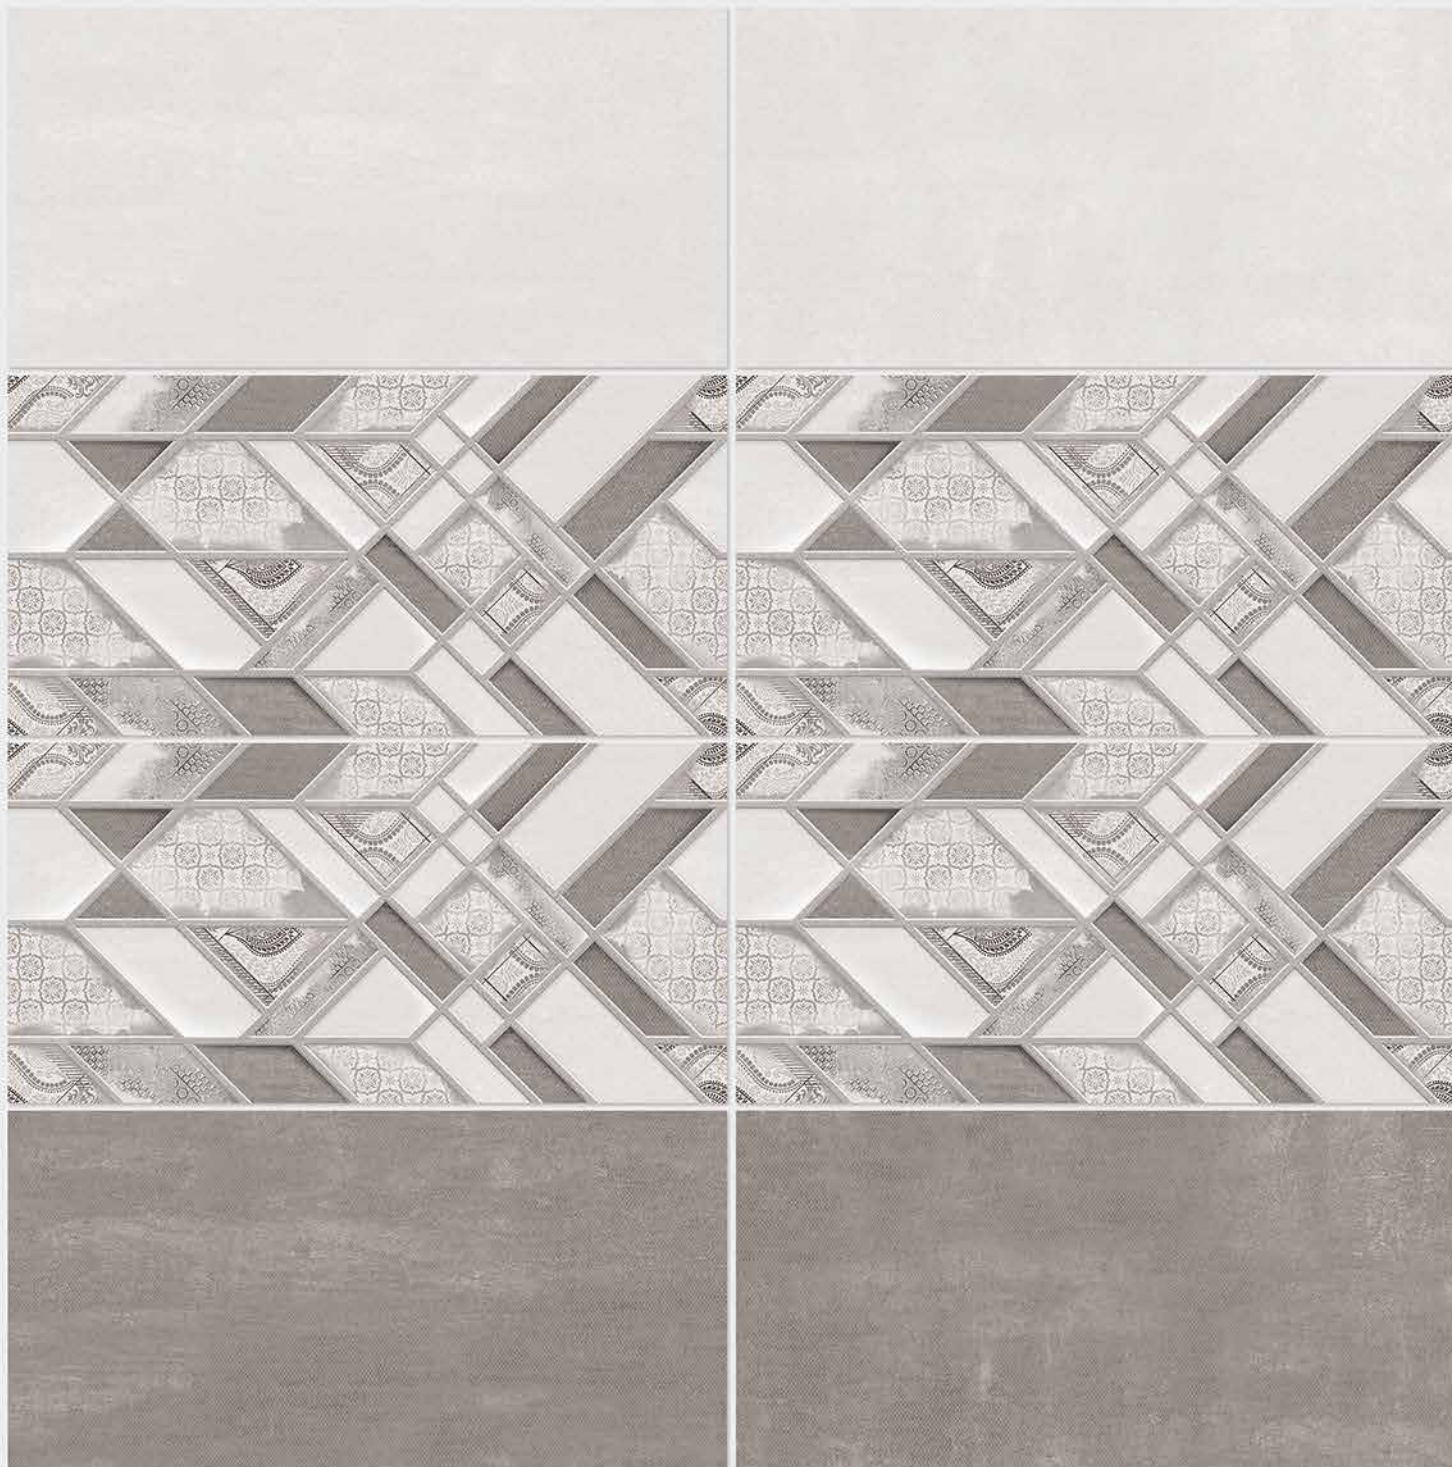

4088 HL 1

4088 D

DIGITAL 300x
WALL TILES 600mm

SIGNUS
CERAMIC

Tile Shown
4088

resistant to salts | eco sustainable | fire proof | frost proof | random design

Finish: **Matt**

4089 L