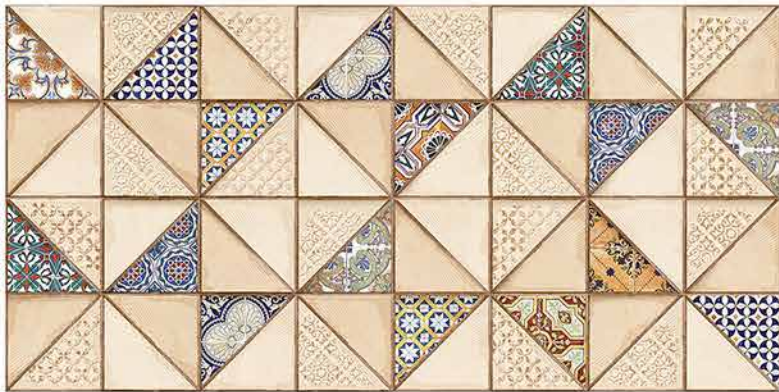

4089 HL 1

4089 D

DIGITAL 300x
WALL TILES 600mm

SIGNUS
CERAMIC

Tile Shown
4089

resistant to salts | eco sustainable | fire proof | frost proof | random design

Finish: **Matt**

4090 L