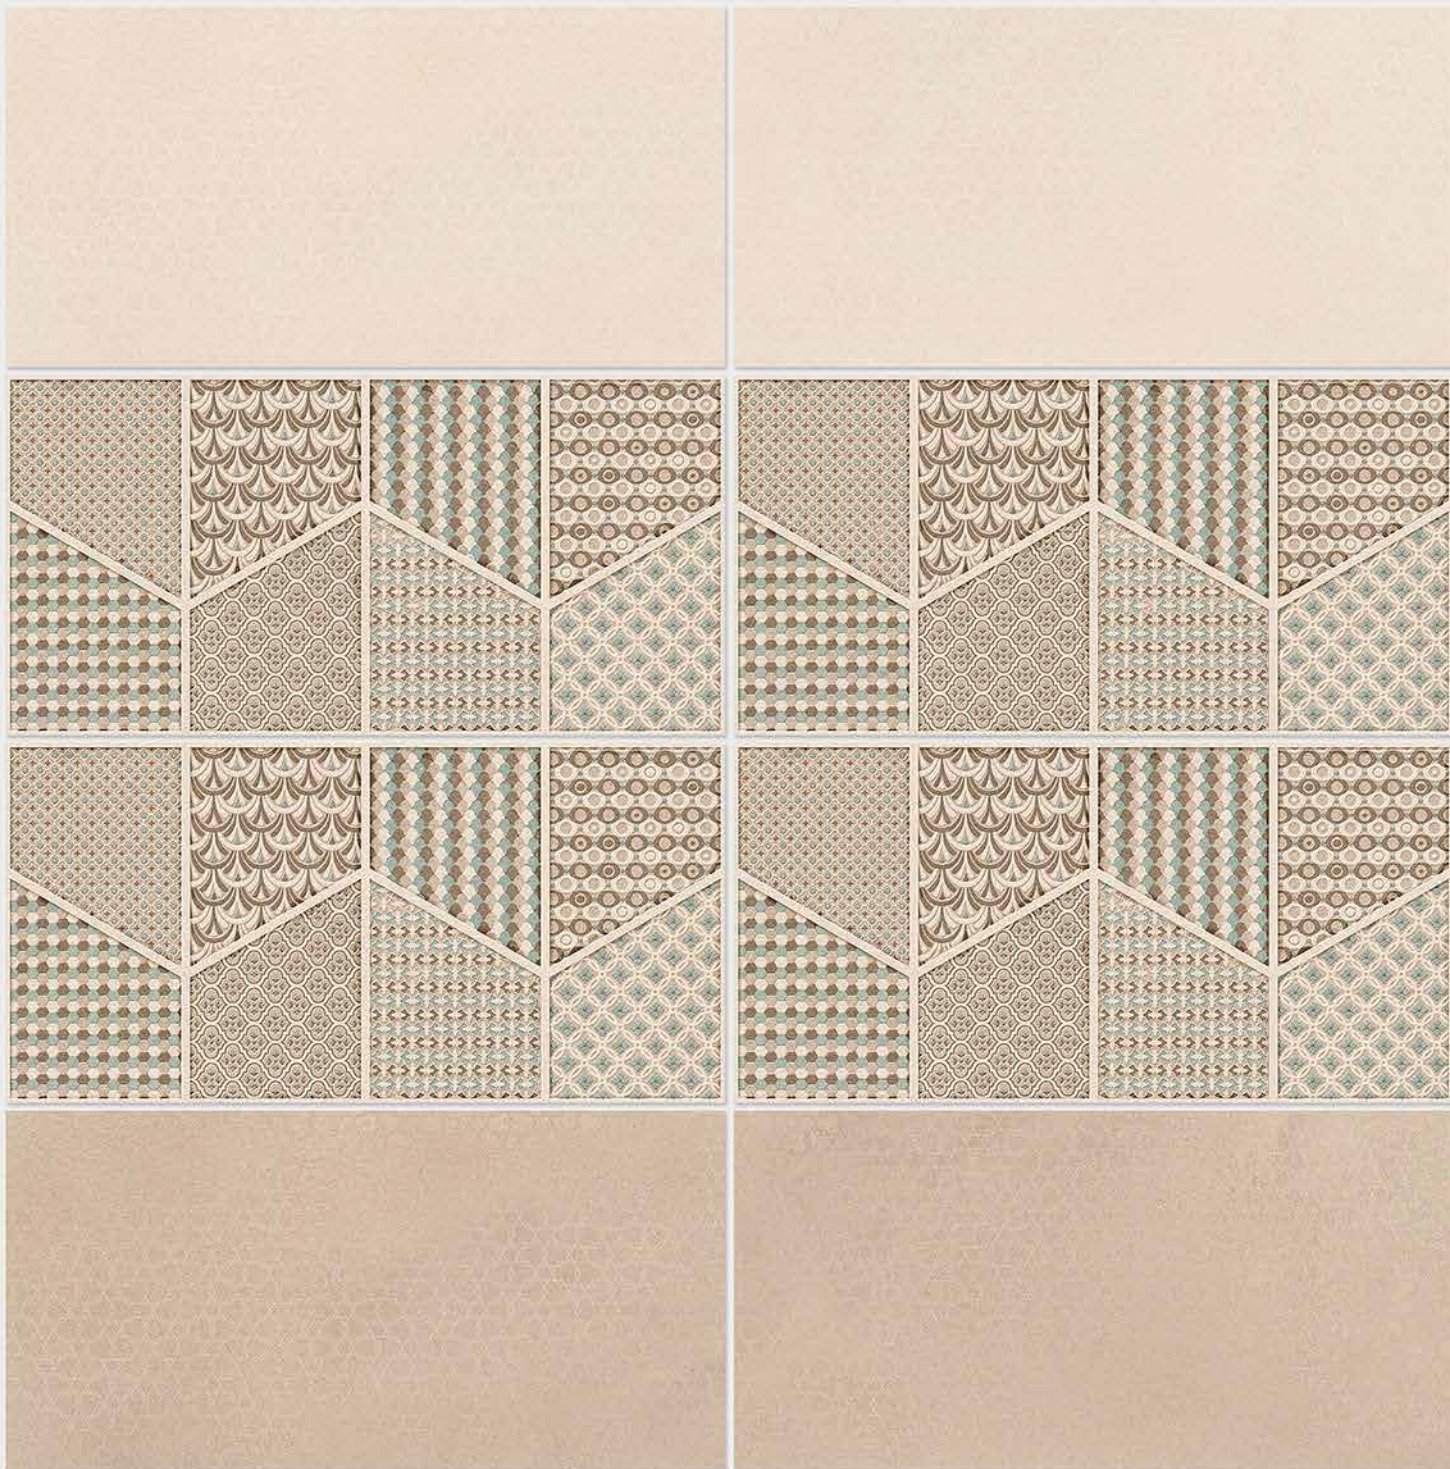

4097 HL 1

4097 D

DIGITAL 300x
WALL TILES 600mm

SIGNUS
CERAMIC

Tile Shown
4097

resistant to salts | eco sustainable | fire proof | frost proof | random design

Finish: **Matt**

4098 L