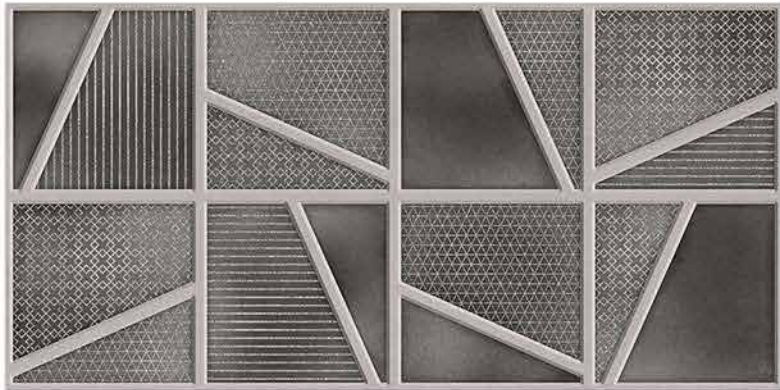

4071 HL 1

4071 D

DIGITAL 300x
WALL TILES 600mm

SIGNUS
CERAMIC

Tile Shown
4071

resistant to salts | eco sustainable | fire proof | frost proof | random design

Finish: **Matt**

4072 L

4072 HL 1

4072 D

DIGITAL 300x
WALL TILES 600mm

SIGNUS
CERAMIC

Tile Shown
4072

resistant to salts | eco sustainable | fire proof | frost proof | random design

Finish: **Matt**

4073 L

4073 HL 1

4073 D

DIGITAL 300x
WALL TILES 600mm

SIGNUS
CERAMIC

Tile Shown
4073

resistant to salts | eco sustainable | fire proof | frost proof | random design

Finish: **Matt**

4074 L

4074 HL 1

4074 D

DIGITAL 300x
WALL TILES 600mm

SIGNUS
CERAMIC

Tile Shown
4074

resistant to salts | eco sustainable | fire proof | frost proof | random design

Finish: **Matt**

4075 L