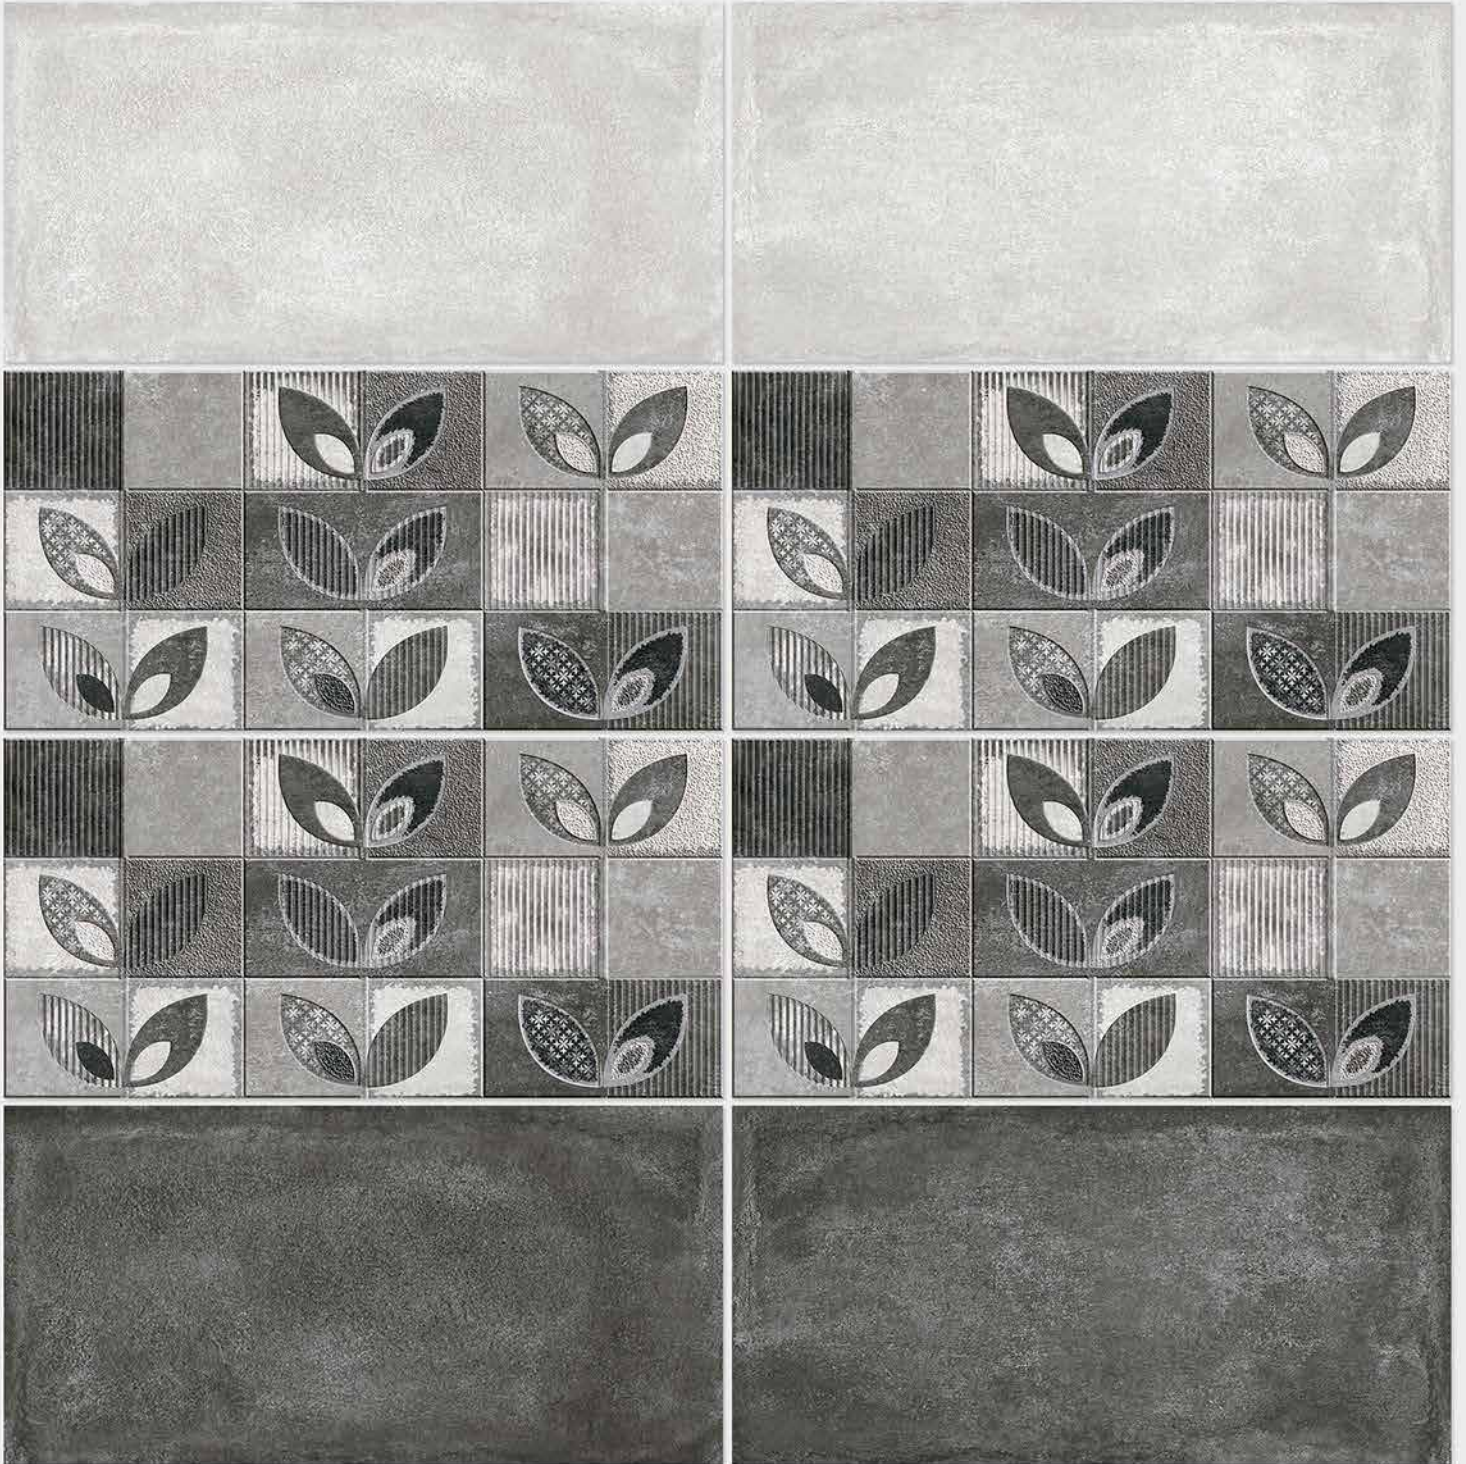

4091 HL 1

4091 D

DIGITAL 300x
WALL TILES 600mm

SIGNUS
CERAMIC

Tile Shown
4091

resistant to salts | eco sustainable | fire proof | frost proof | random design

Finish: **Matt**

4092 L