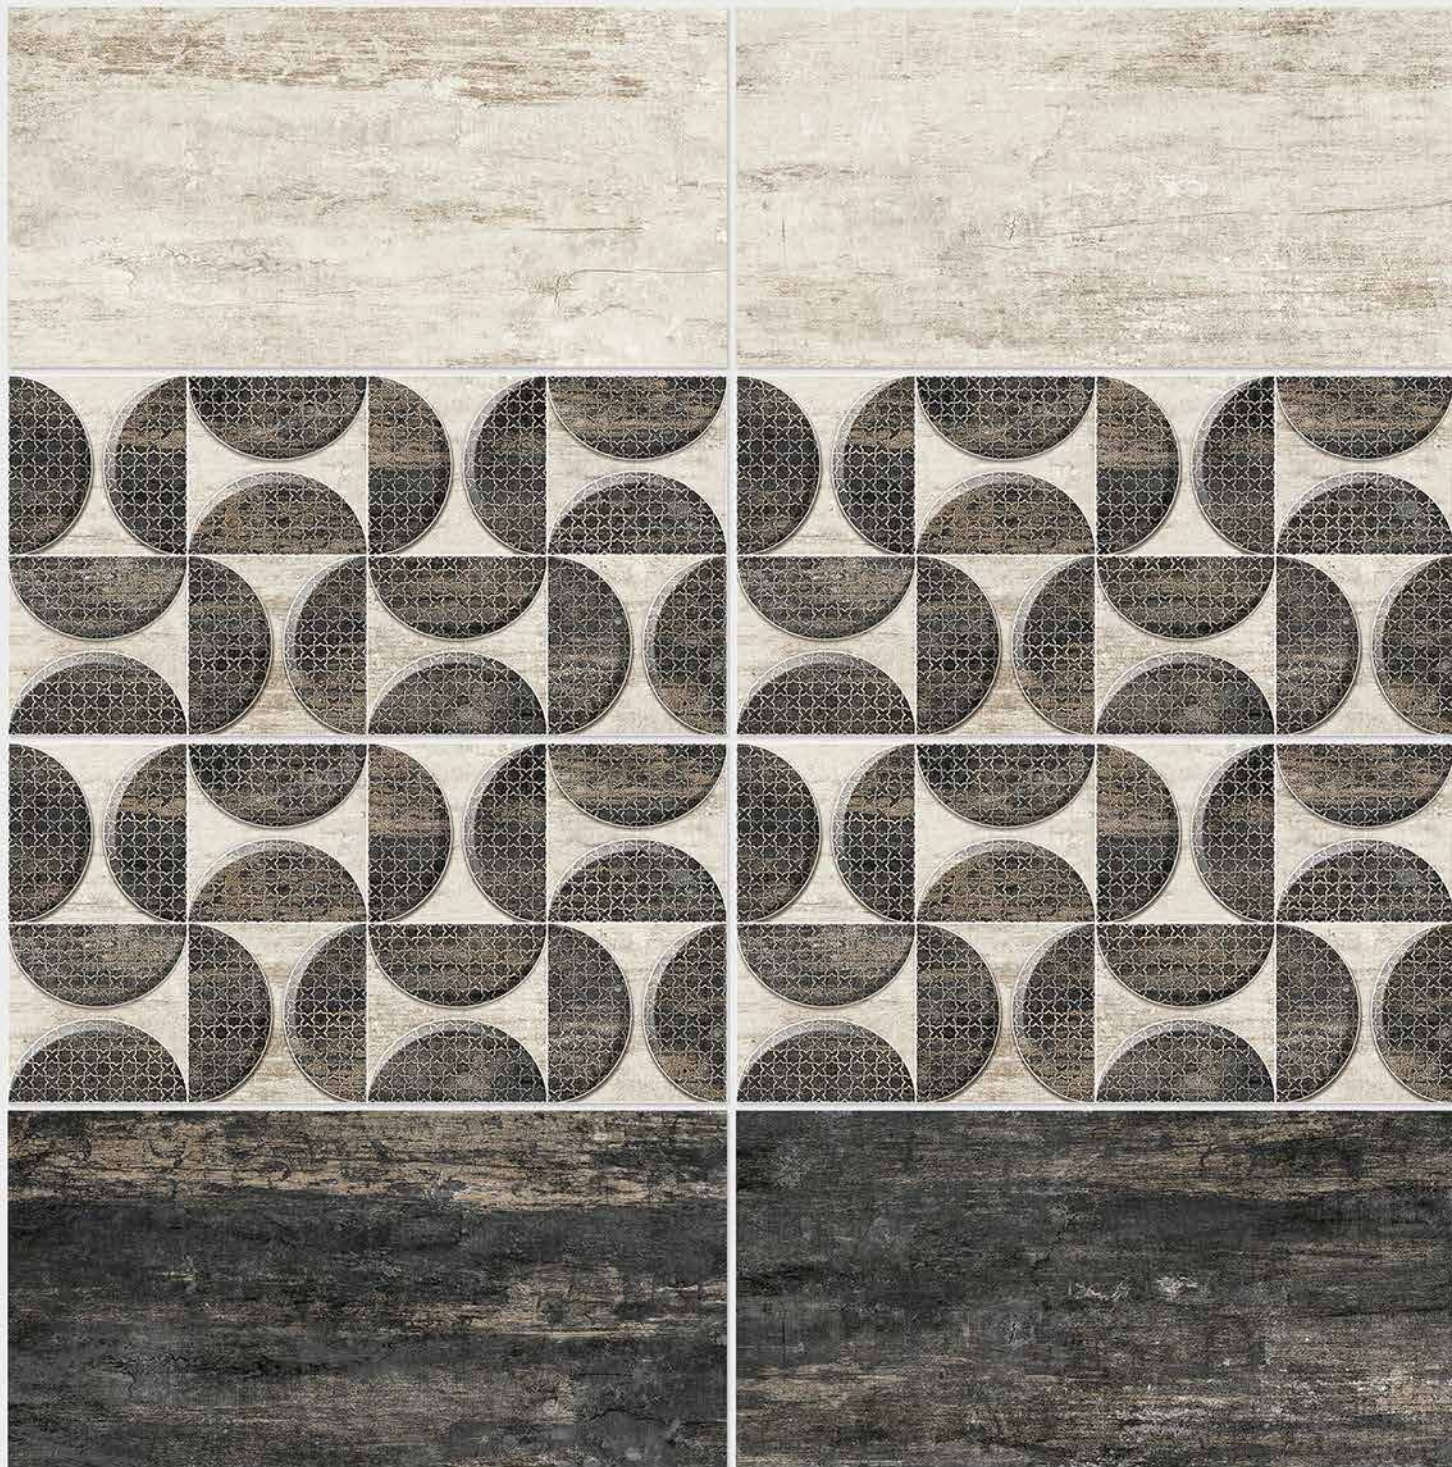

4071 HL 1

4071 D

DIGITAL 300x
WALL TILES 600mm

SIGNUS
CERAMIC

Tile Shown
4071

resistant to salts | eco sustainable | fire proof | frost proof | random design

Finish: **Matt**

4072 L