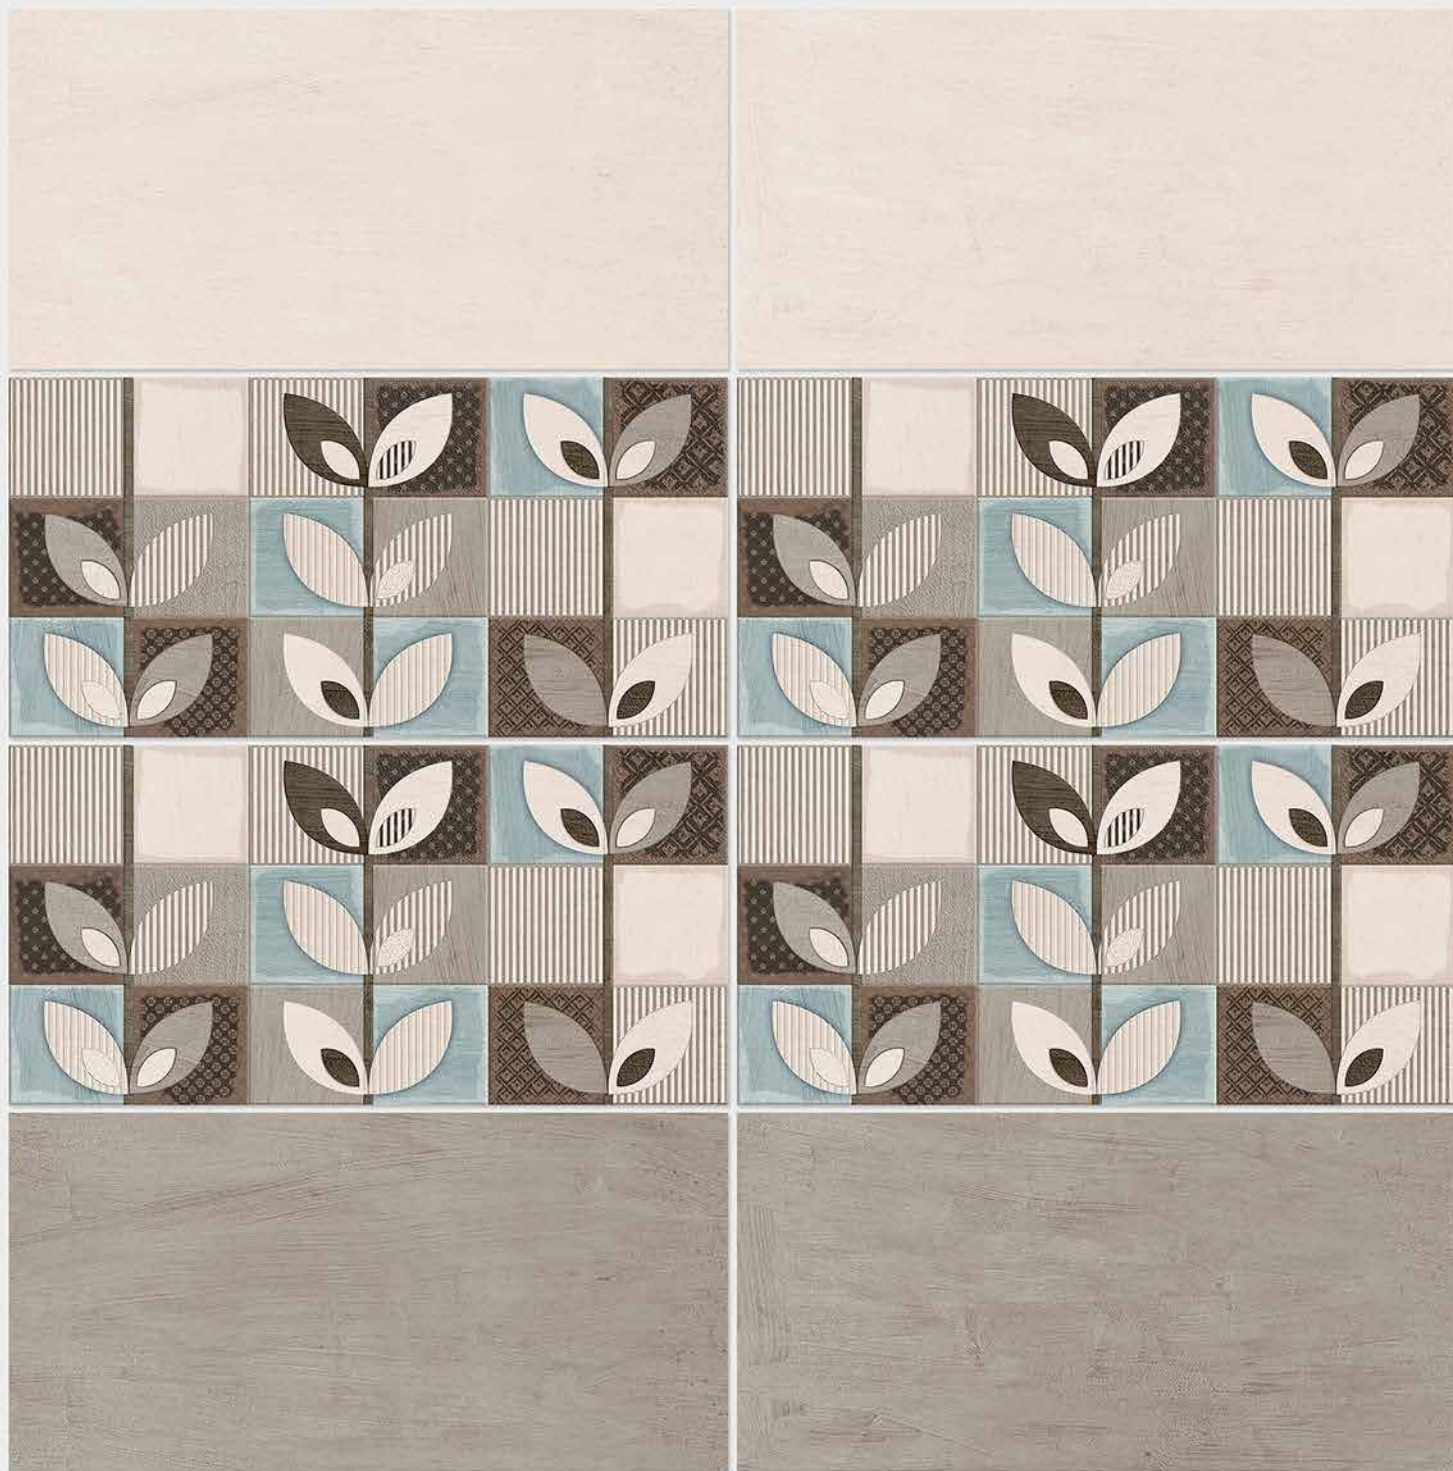

4073 HL 1

4073 D

DIGITAL 300x
WALL TILES 600mm

SIGNUS
CERAMIC

Tile Shown
4073

resistant to salts | eco sustainable | fire proof | frost proof | random design

Finish: **Matt**

4074 L