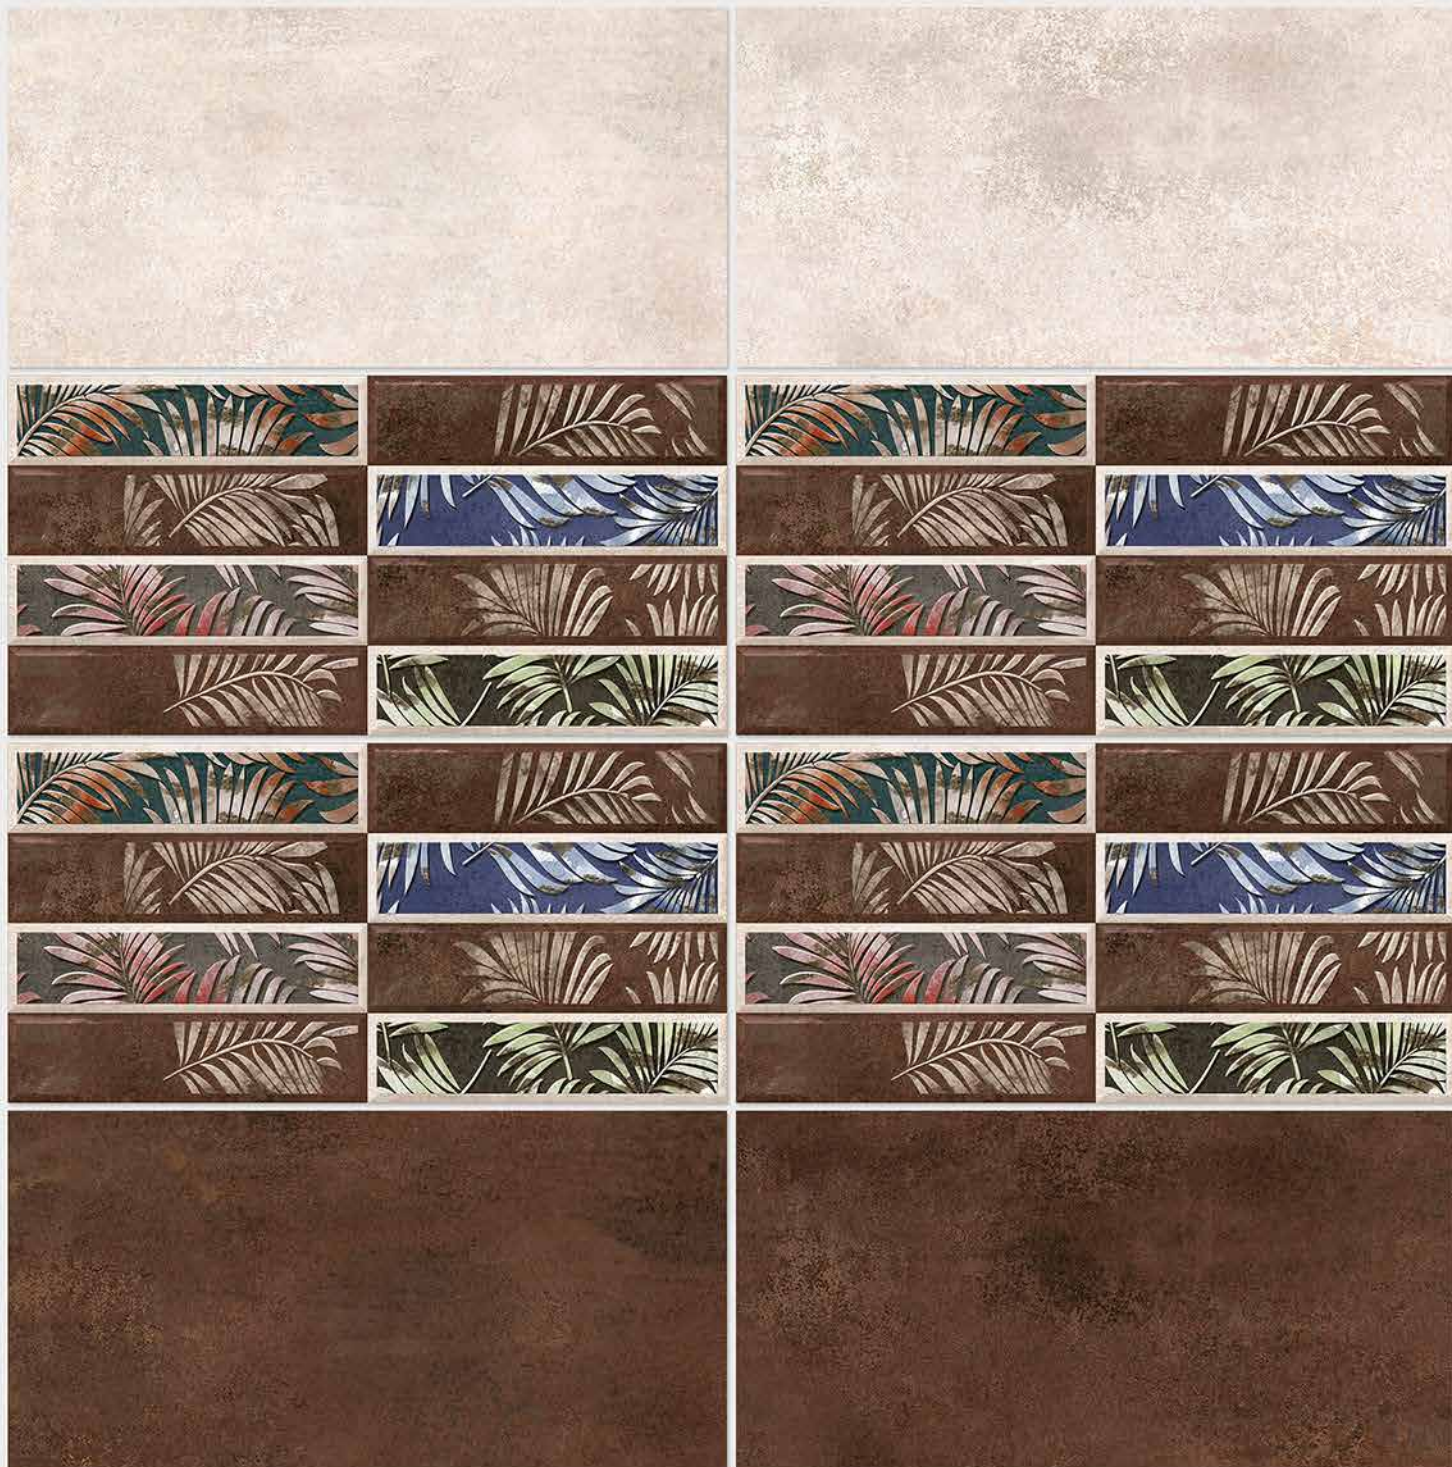

4084 HL 1

4084 D

DIGITAL 300x
WALL TILES 600mm

SIGNUS
CERAMIC

Tile Shown
4084

resistant to salts | eco sustainable | fire proof | frost proof | random design

Finish: **Matt**

4085 L