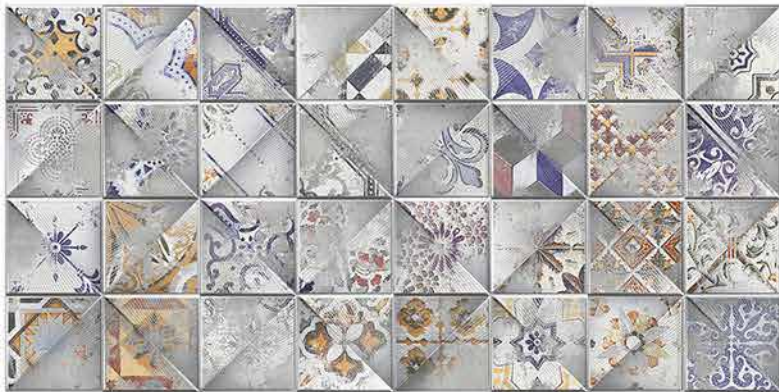

4077 HL 1

4077 D

DIGITAL 300x
WALL TILES 600mm

SIGNUS
CERAMIC

Tile Shown
4077

resistant to salts | eco sustainable | fire proof | frost proof | random design

Finish: **Matt**

4078 L