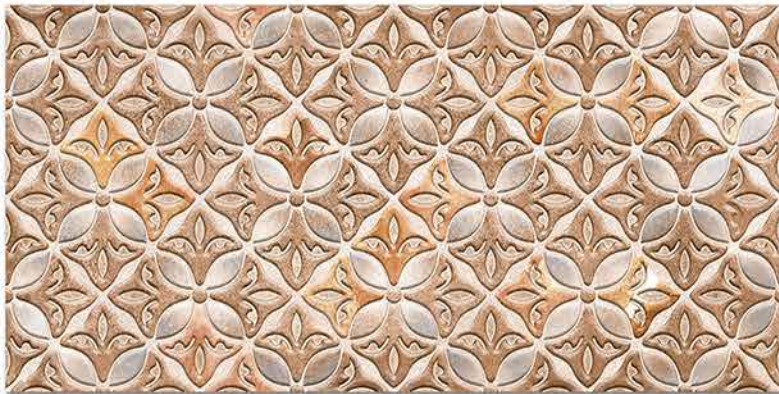

4078 HL 1

4078 D

DIGITAL 300x
WALL TILES 600mm

SIGNUS
CERAMIC

Tile Shown
4078

resistant to salts | eco sustainable | fire proof | frost proof | random design

Finish: **Matt**

4079 L