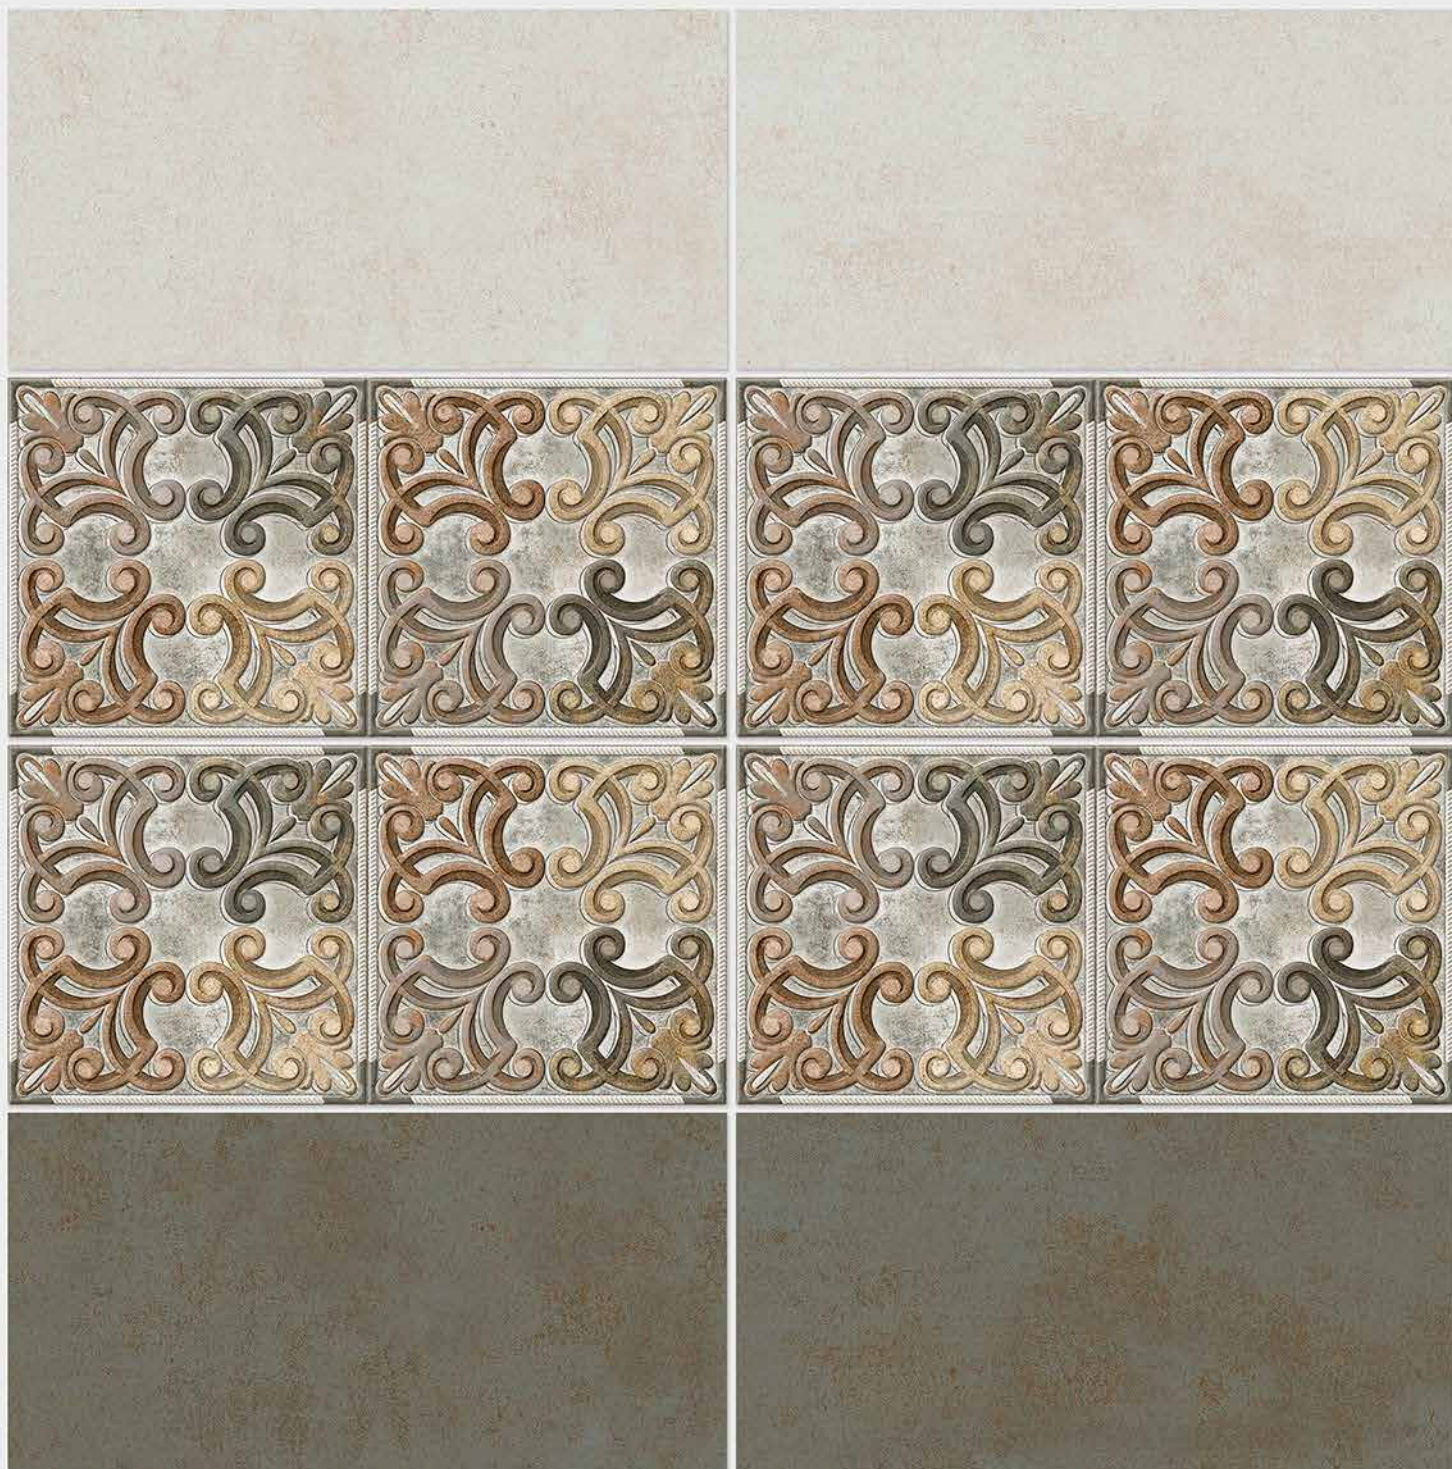

4072 HL 1

4072 D

DIGITAL 300x
WALL TILES 600mm

SIGNUS
CERAMIC

Tile Shown
4072

resistant to salts | eco sustainable | fire proof | frost proof | random design

Finish: **Matt**

4073 L