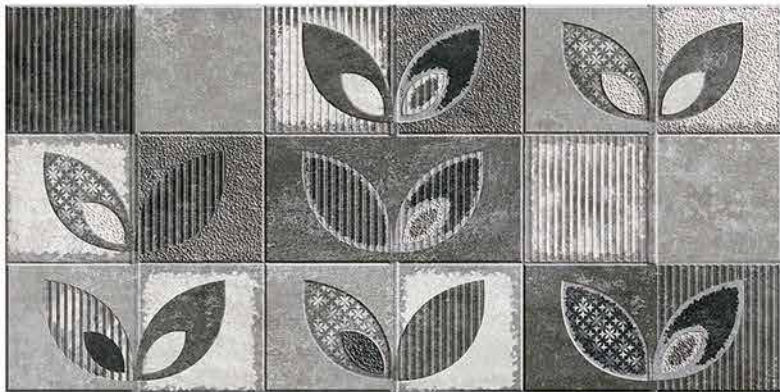

4090 HL 1

4090 D

DIGITAL 300x
WALL TILES 600mm

SIGNUS
CERAMIC

Tile Shown
4090

resistant to salts | eco sustainable | fire proof | frost proof | random design

Finish: **Matt**

4091 L