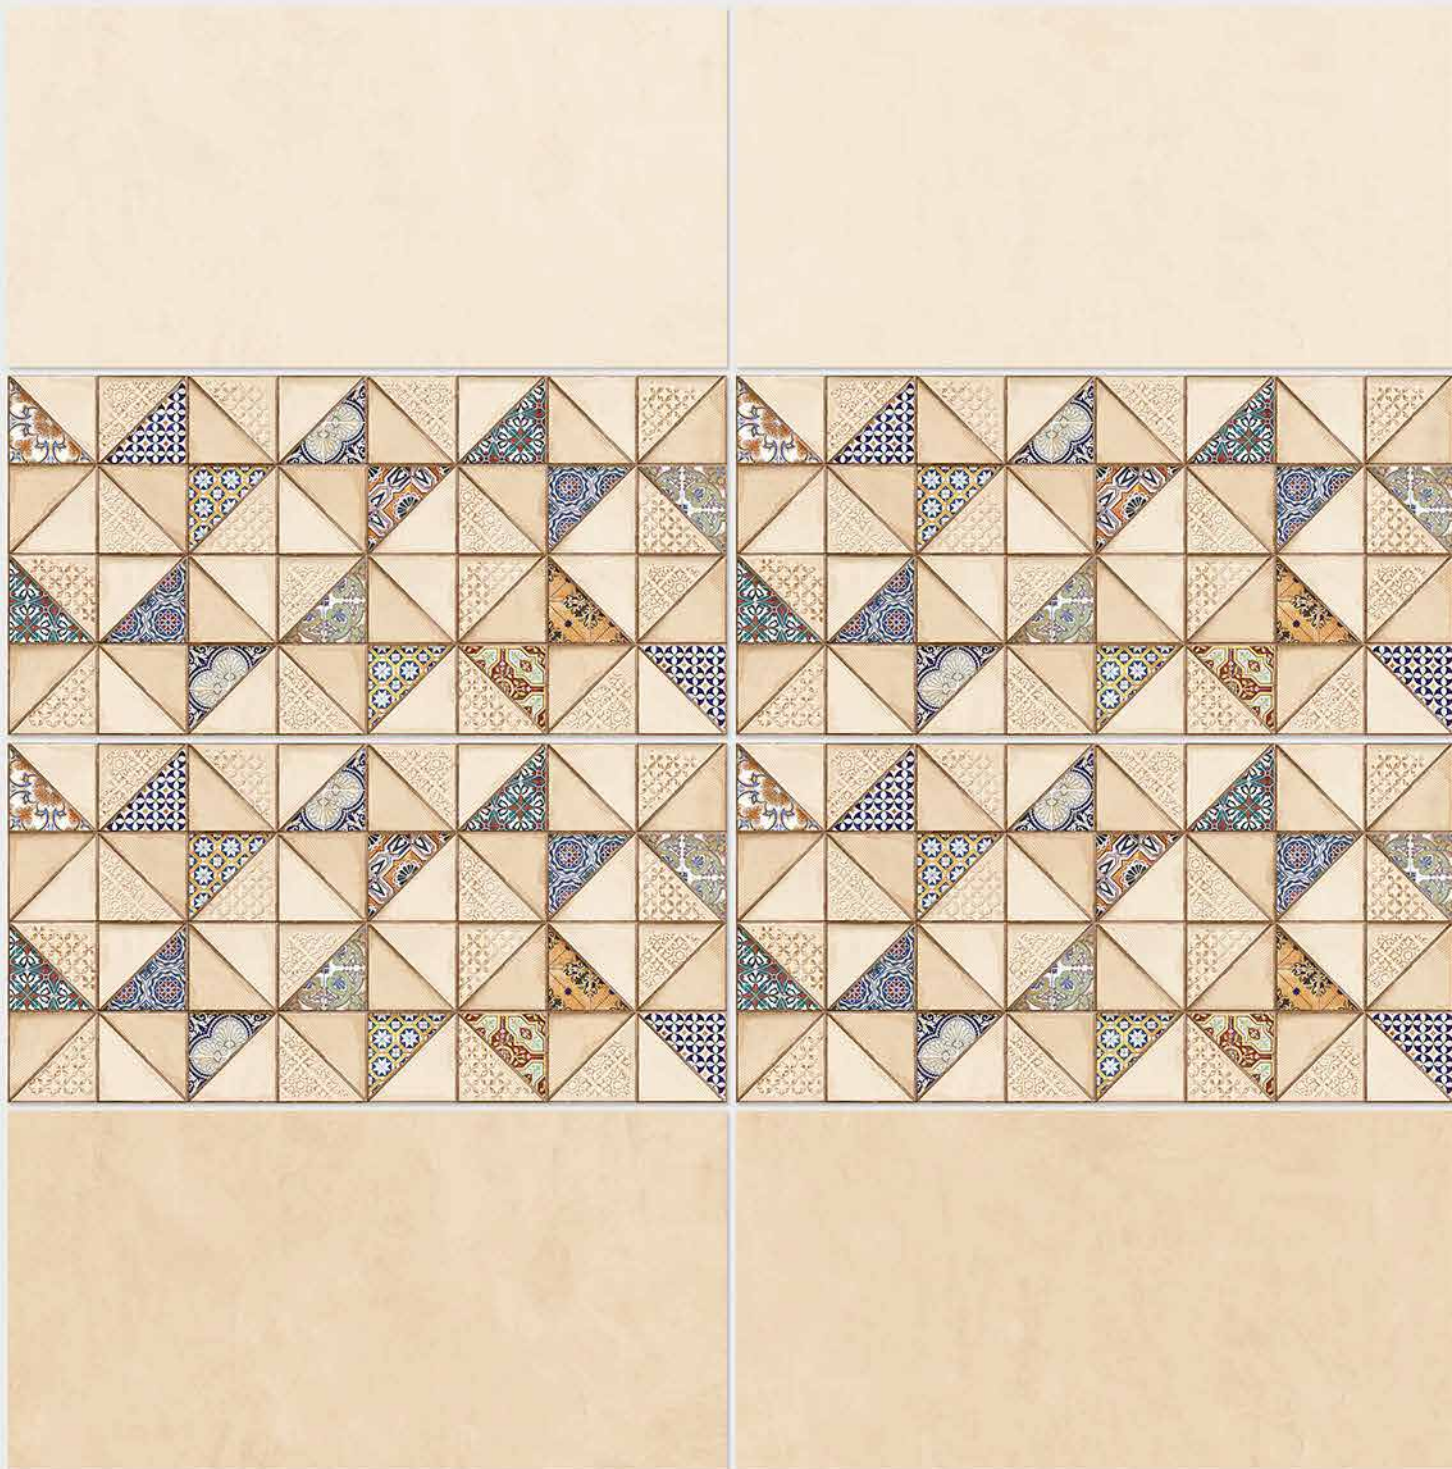

4090 HL 1

4090 D

DIGITAL 300x
WALL TILES 600mm

SIGNUS
CERAMIC

Tile Shown
4090

resistant to salts | eco sustainable | fire proof | frost proof | random design

Finish: **Matt**

4091 L