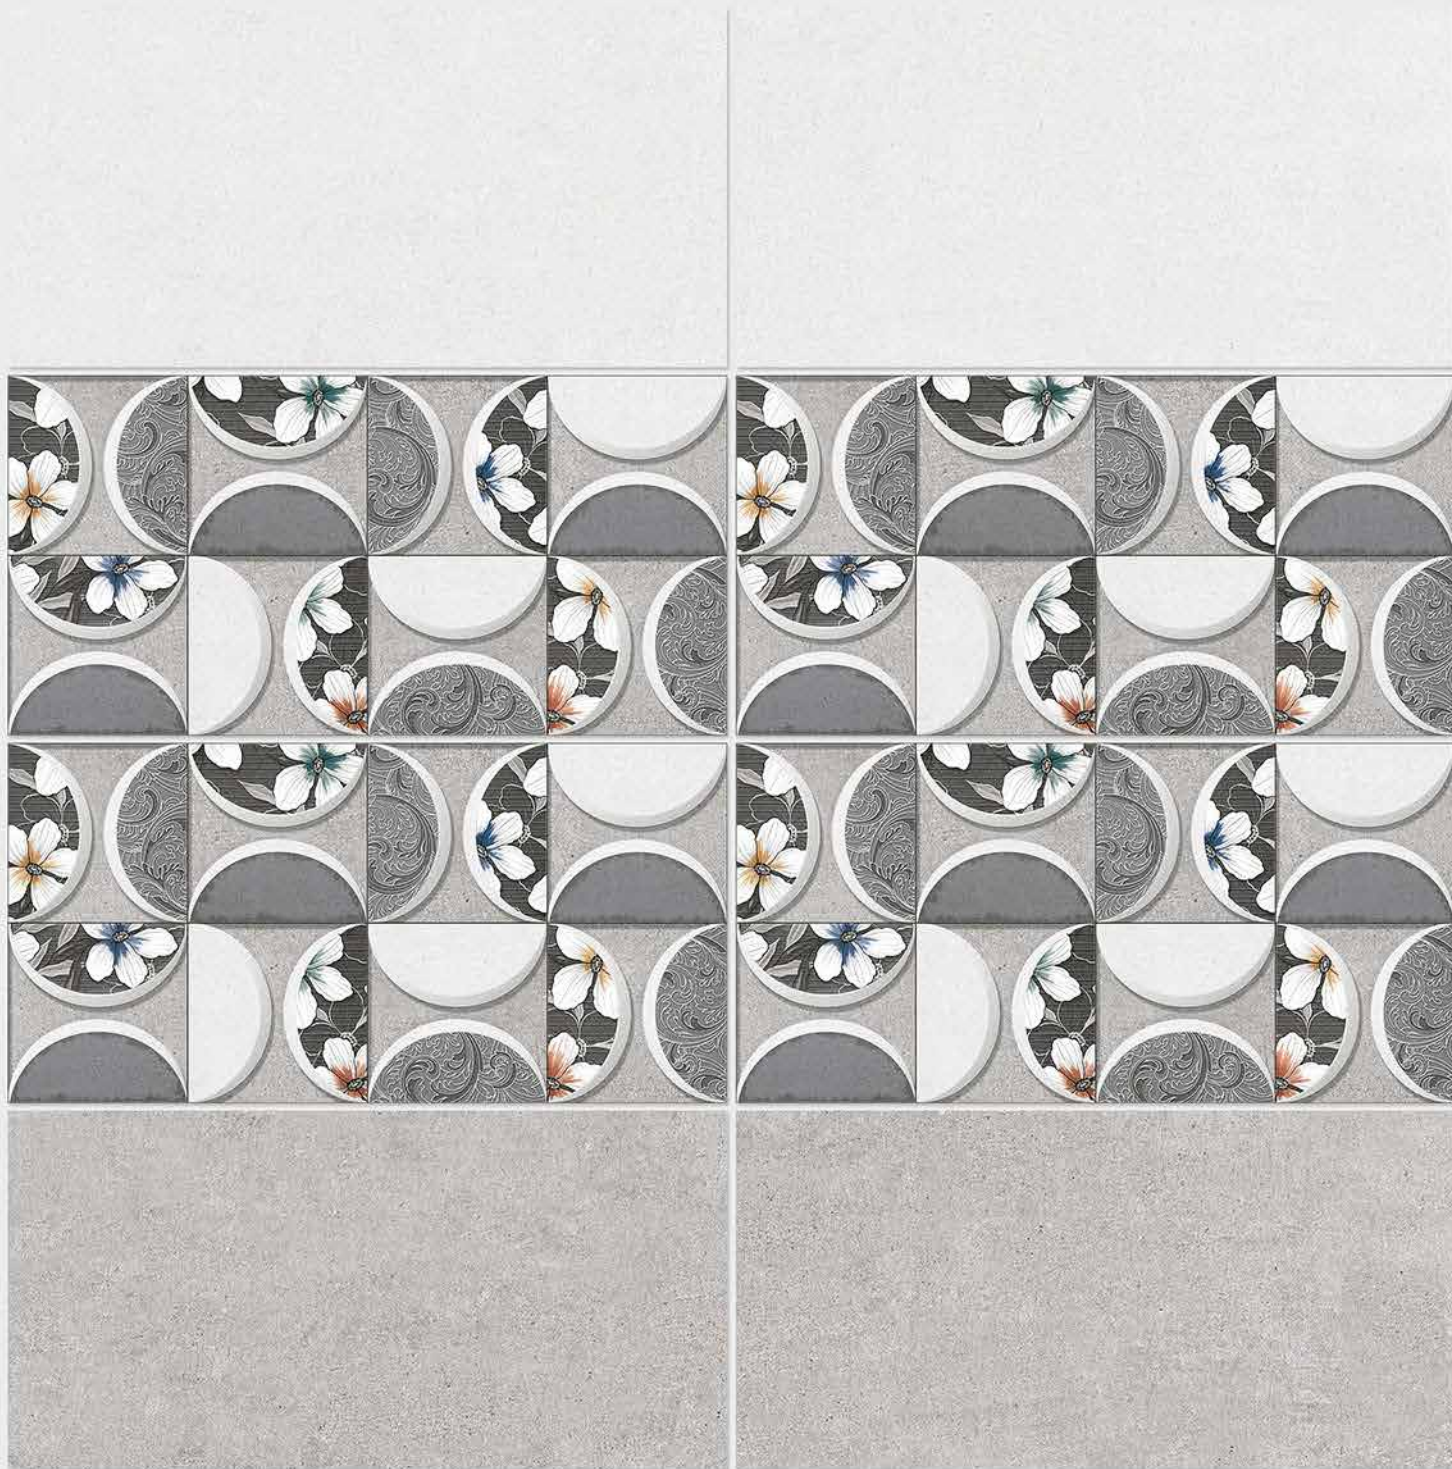

4094 HL 1

4094 D

DIGITAL 300x
WALL TILES 600mm

SIGNUS
CERAMIC

Tile Shown
4094

resistant to salts | eco sustainable | fire proof | frost proof | random design

Finish: **Matt**

4095 L