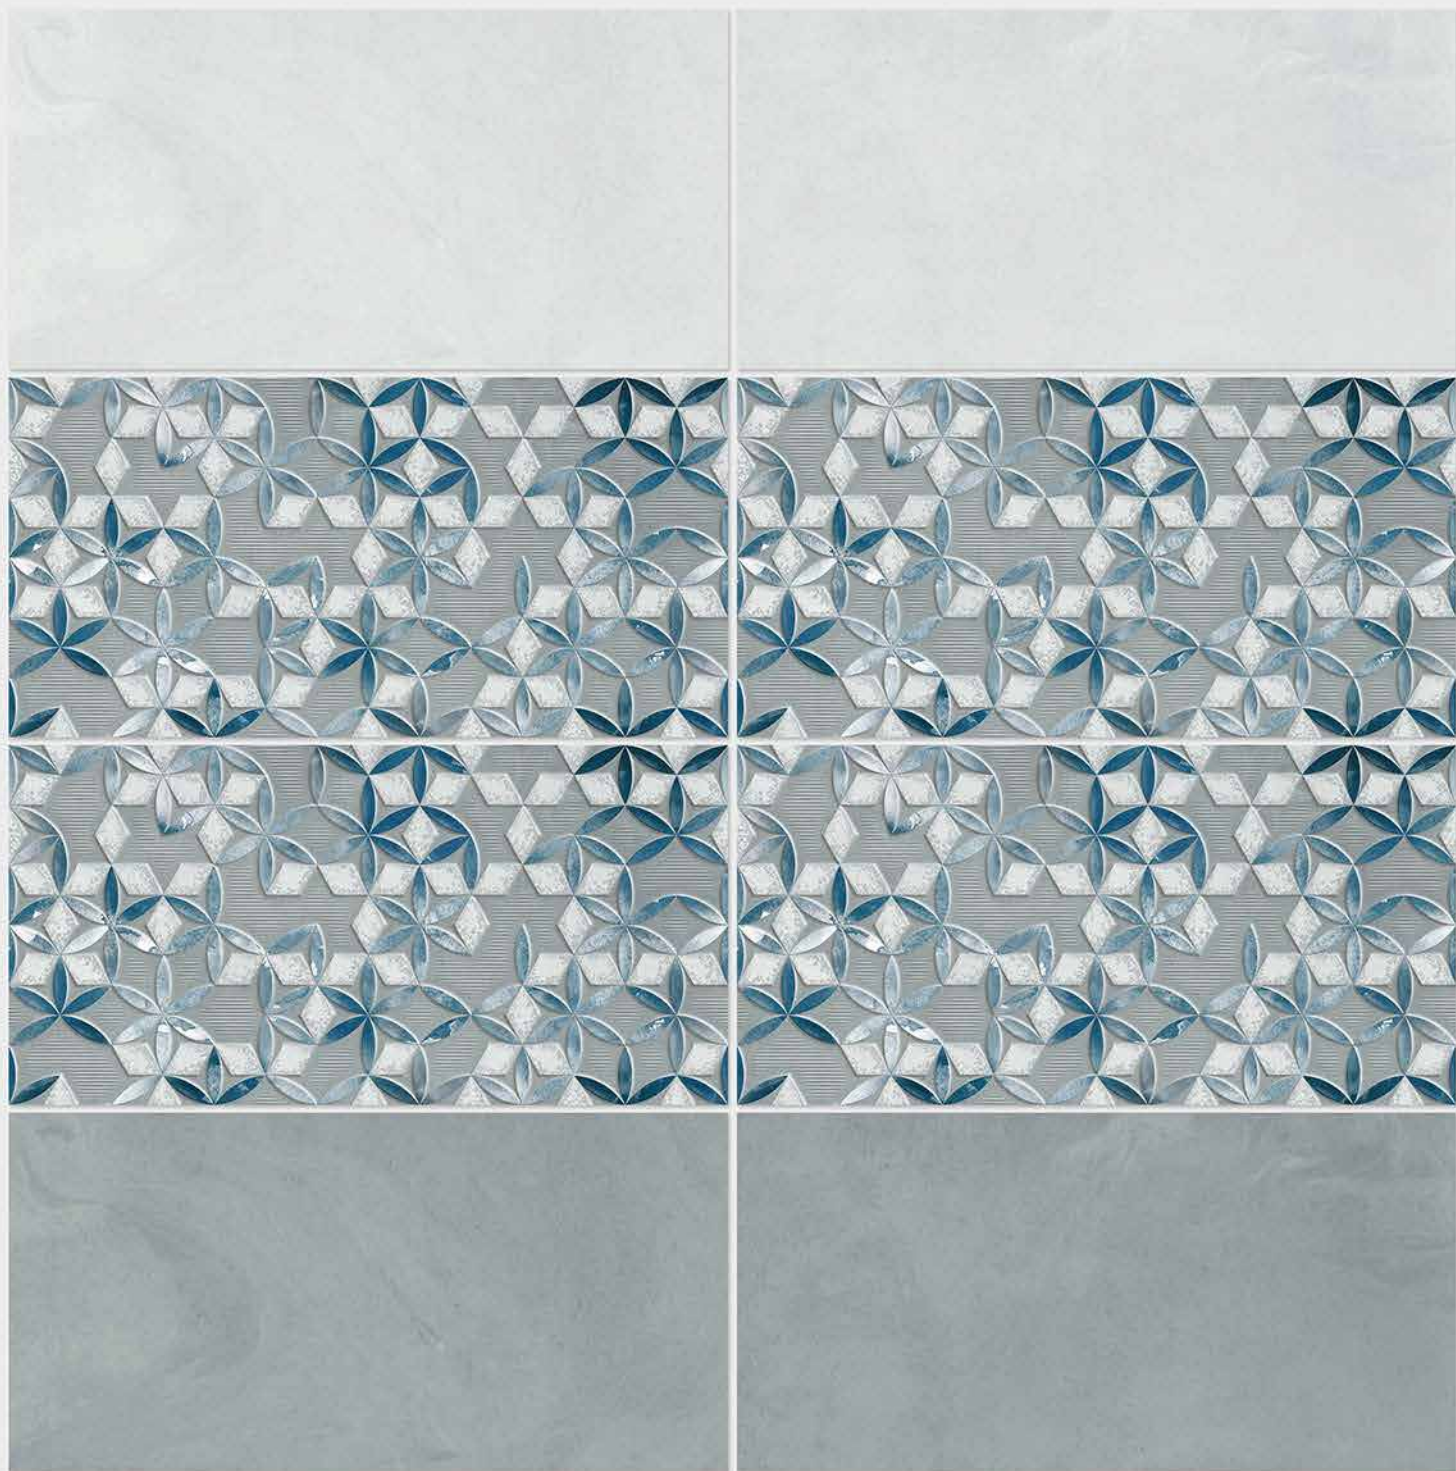

4093 HL 1

4093 D

DIGITAL 300x
WALL TILES 600mm

SIGNUS
C E R A M I C

Tile Shown
4093

resistant to salts | eco sustainable | fire proof | frost proof | random design

Finish: **Matt**

4094 L