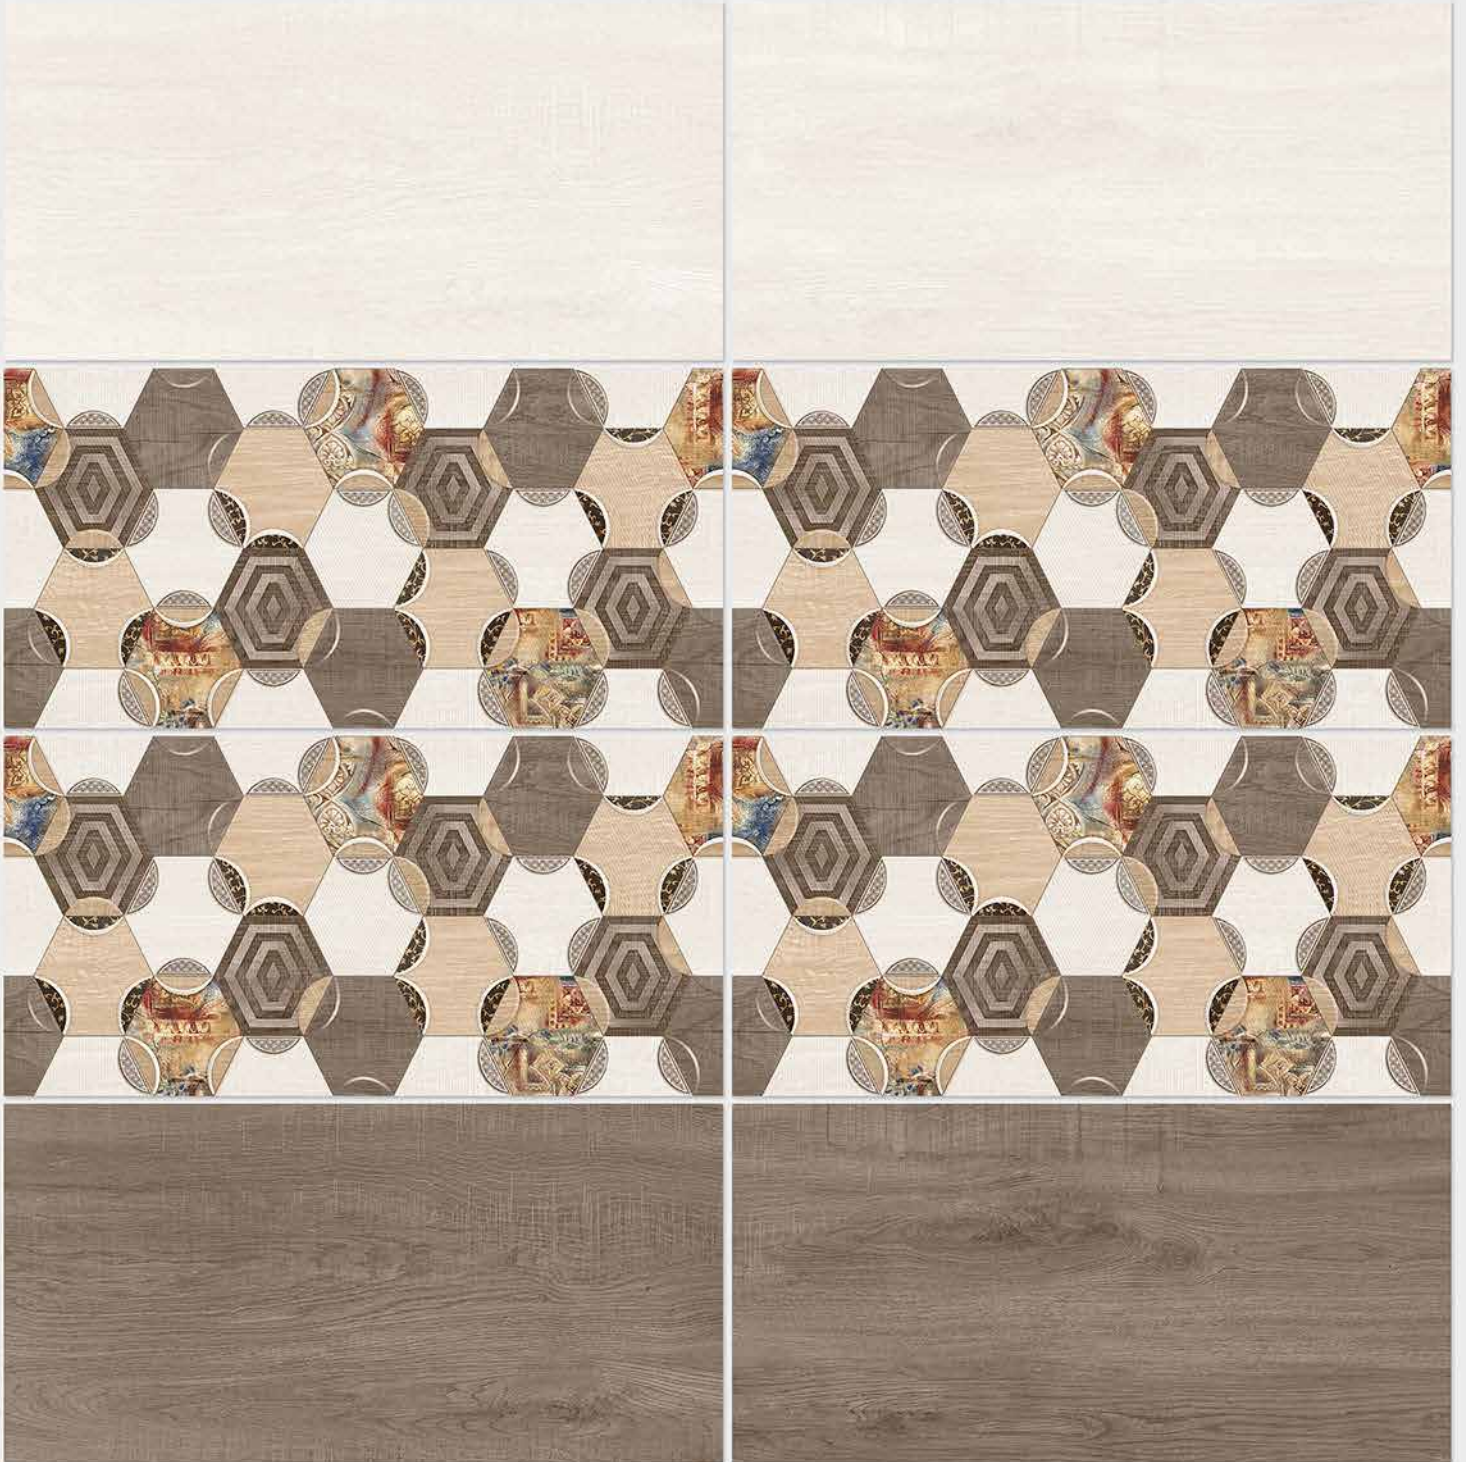

4057 D

SIGNUS
CERAMIC

Tile Shown
4057