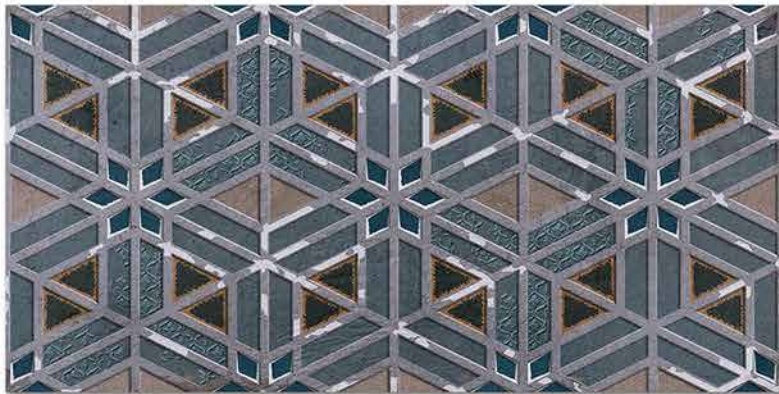

resistant to salts | eco sustainable | fire proof | frost proof | random design

SIGNUS
C E R A M I C

Finish: **Matt**

4062 L

DIGITAL 300x
WALL TILES 600mm