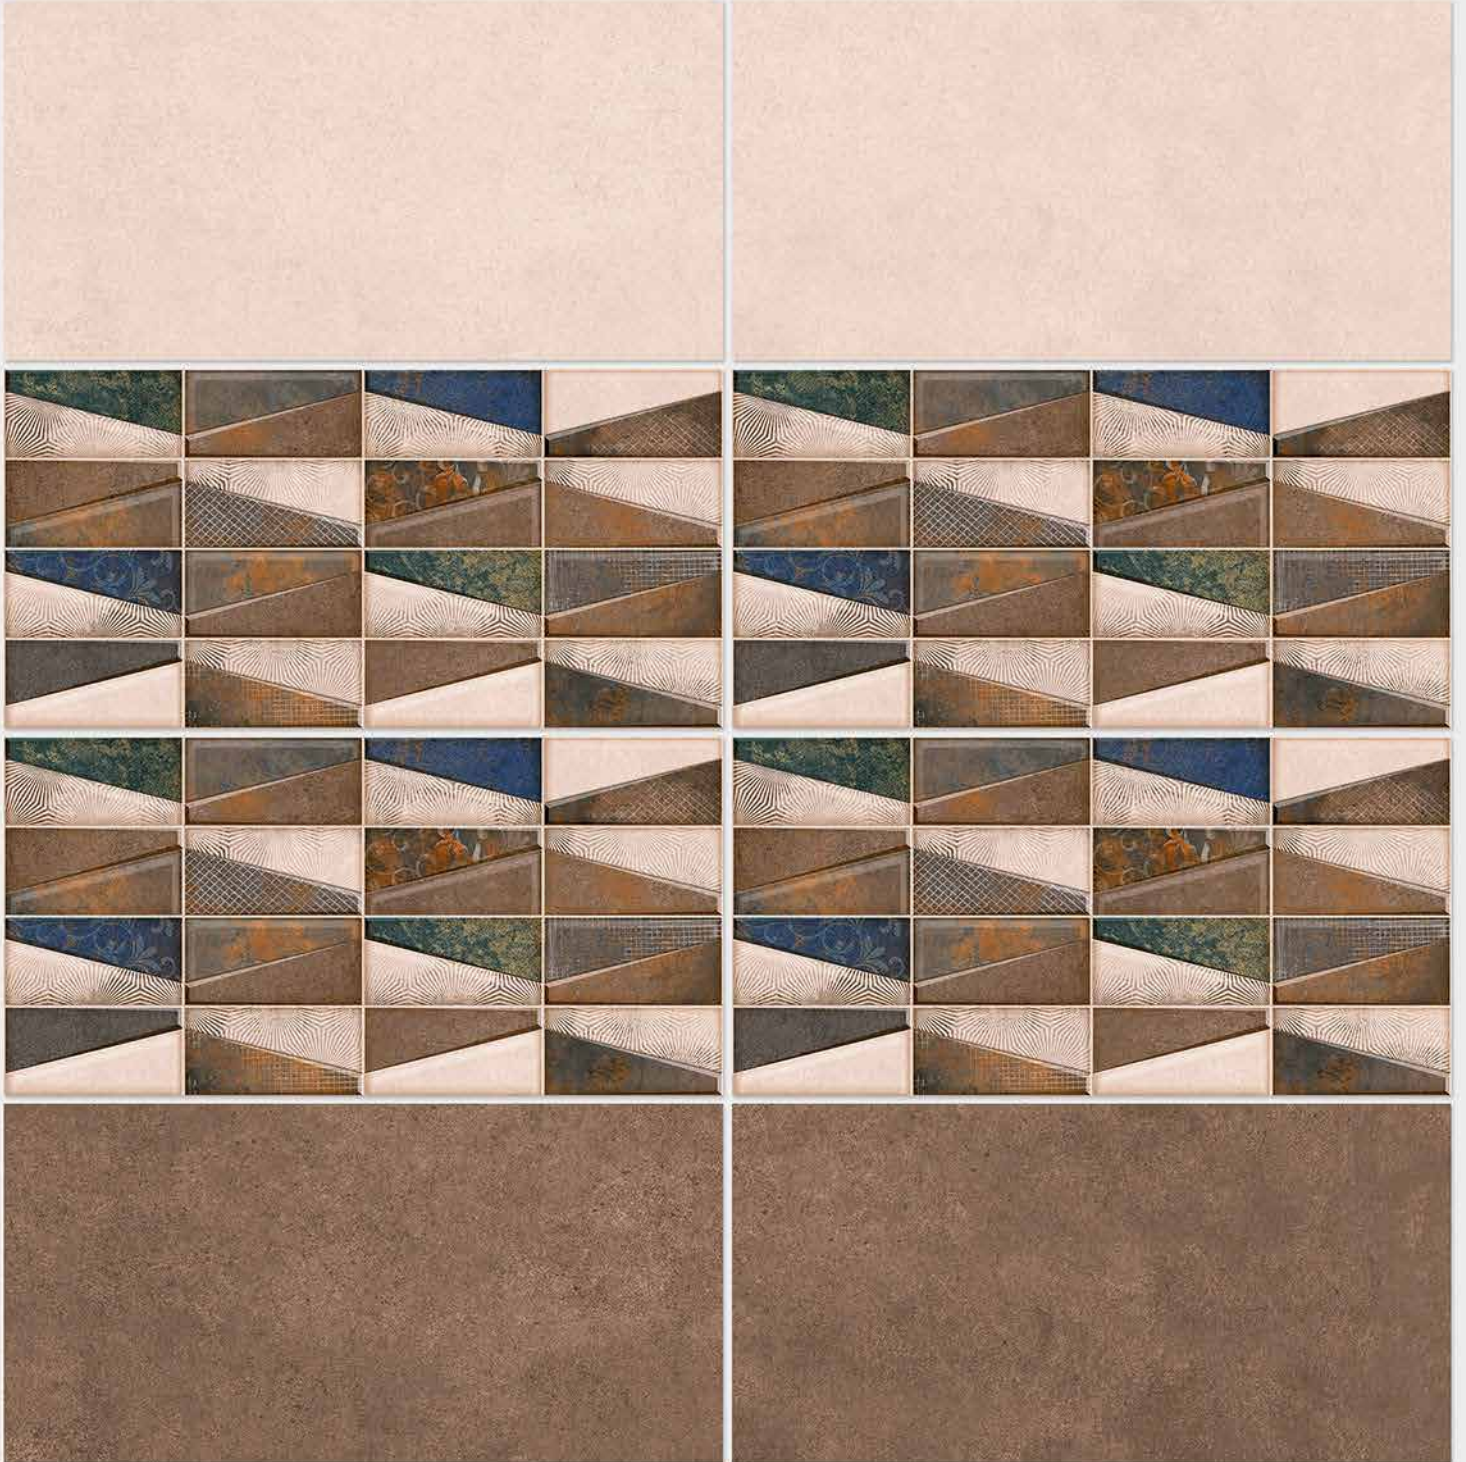

4040 D

SIGNUS
CERAMIC

Tile Shown
4040