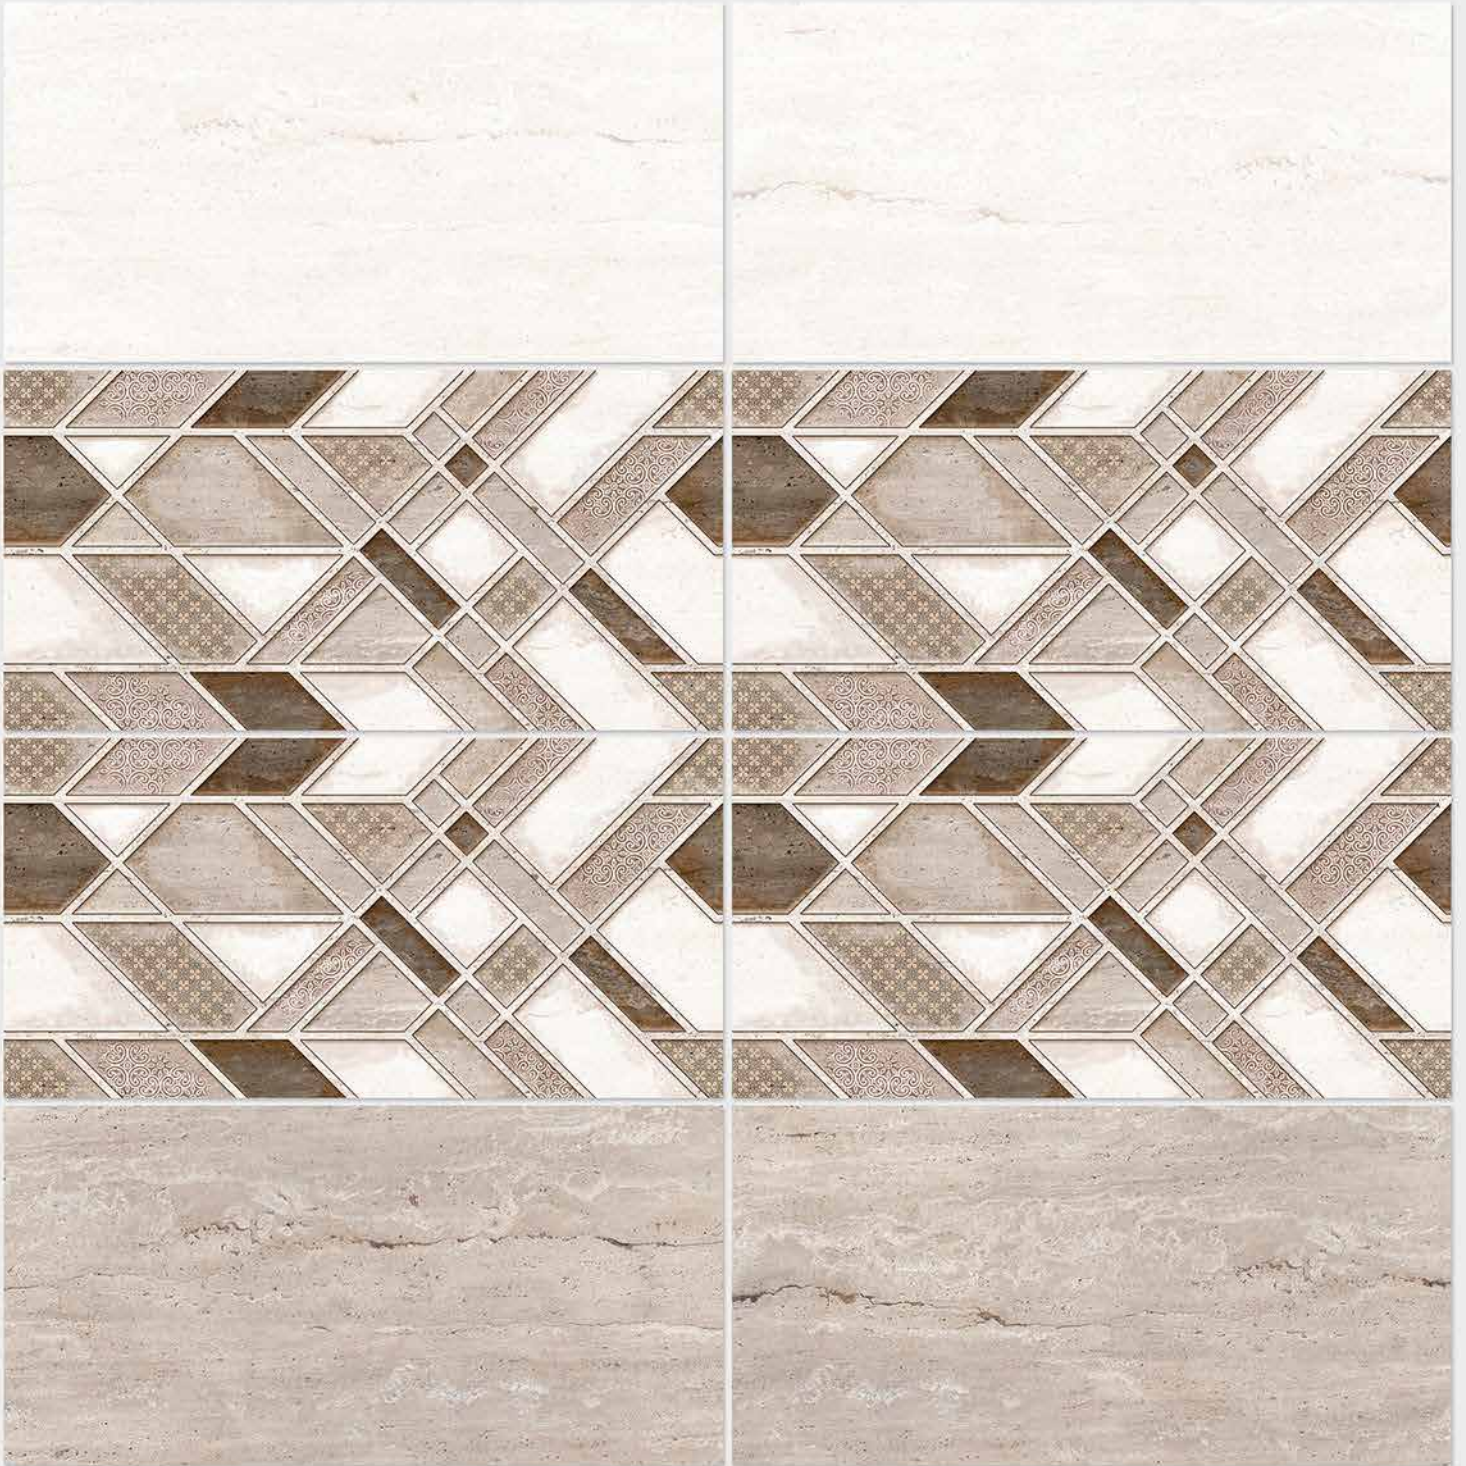

resistant to salts | eco sustainable | fire proof | frost proof | random design

SIGNUS
C E R A M I C

Finish: **Matt**

4055 L

4055 HL 1

4055 D

DIGITAL 300x
WALL TILES 600mm

SIGNUS
CERAMIC