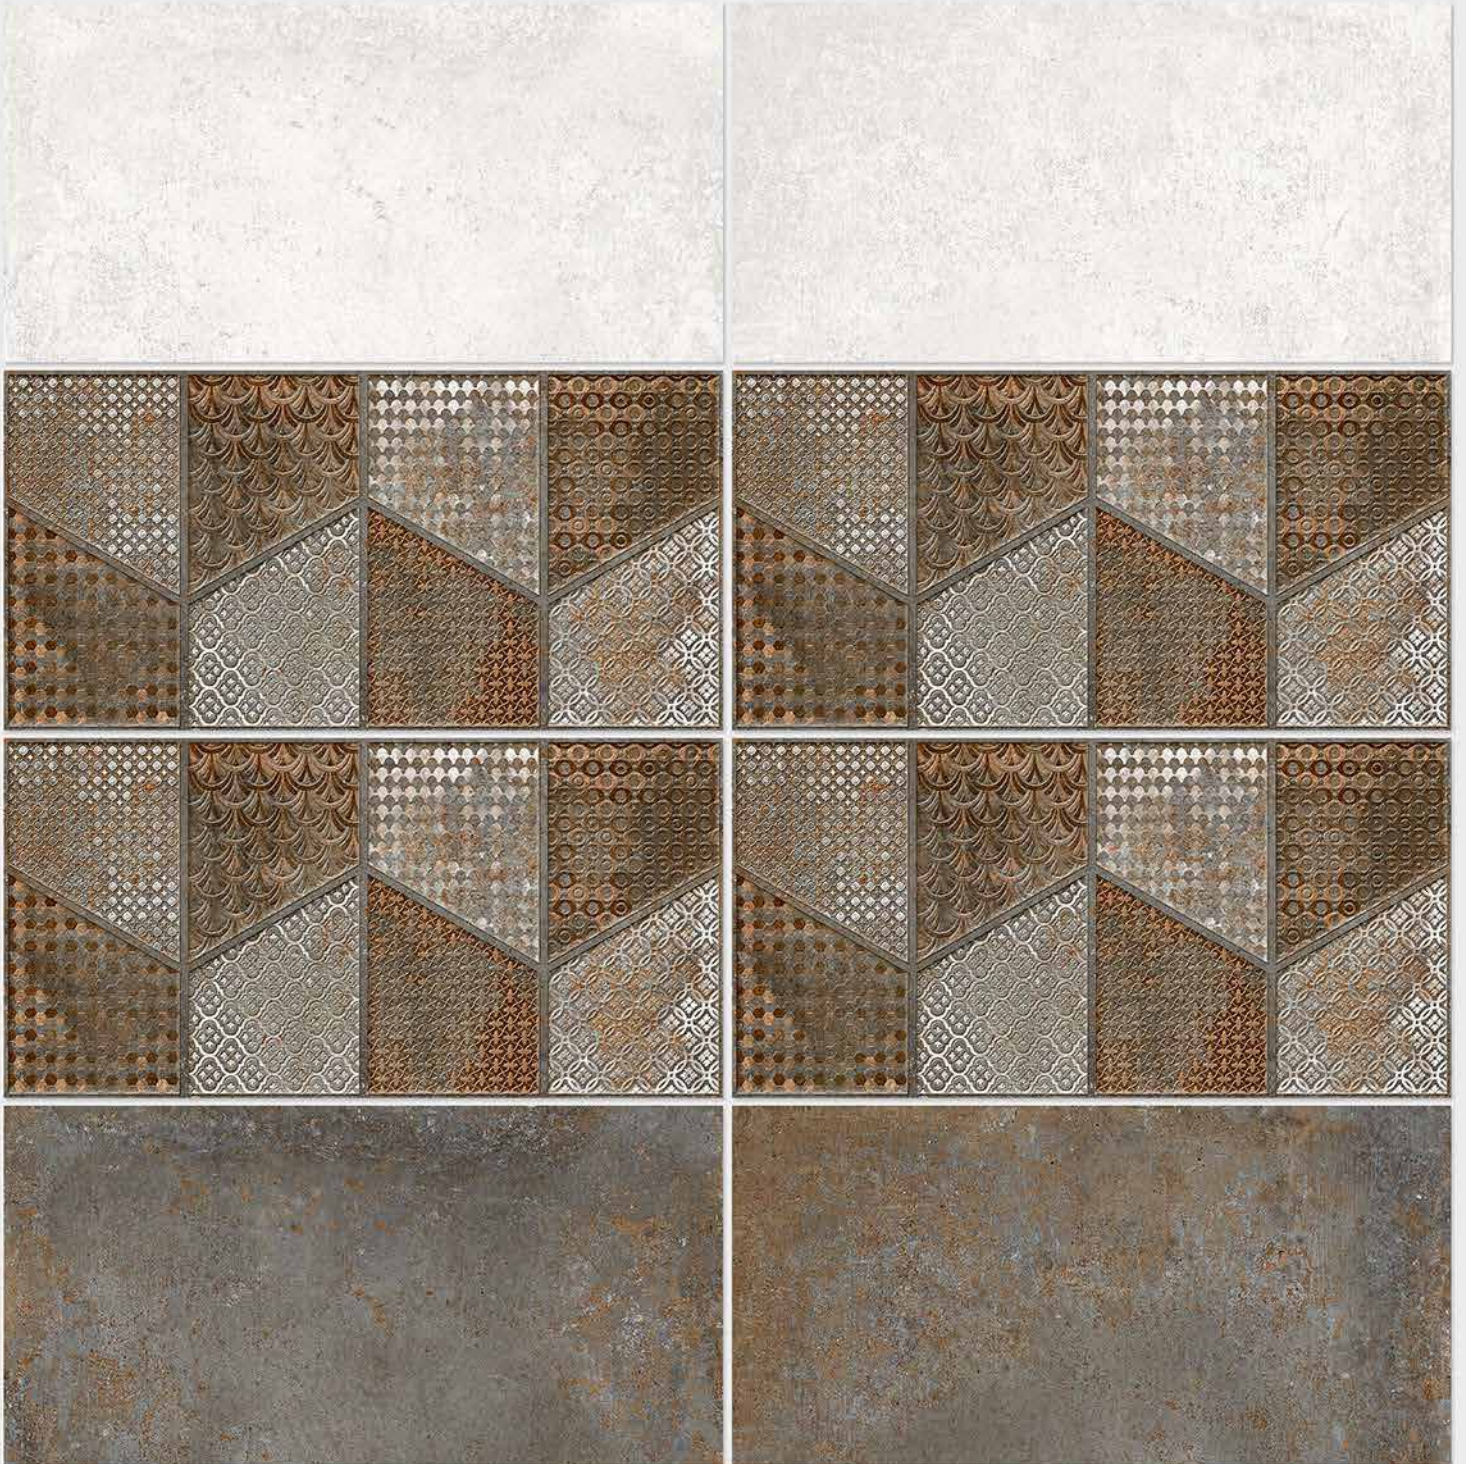

4064 D

SIGNUS
CERAMIC

Tile Shown
4064