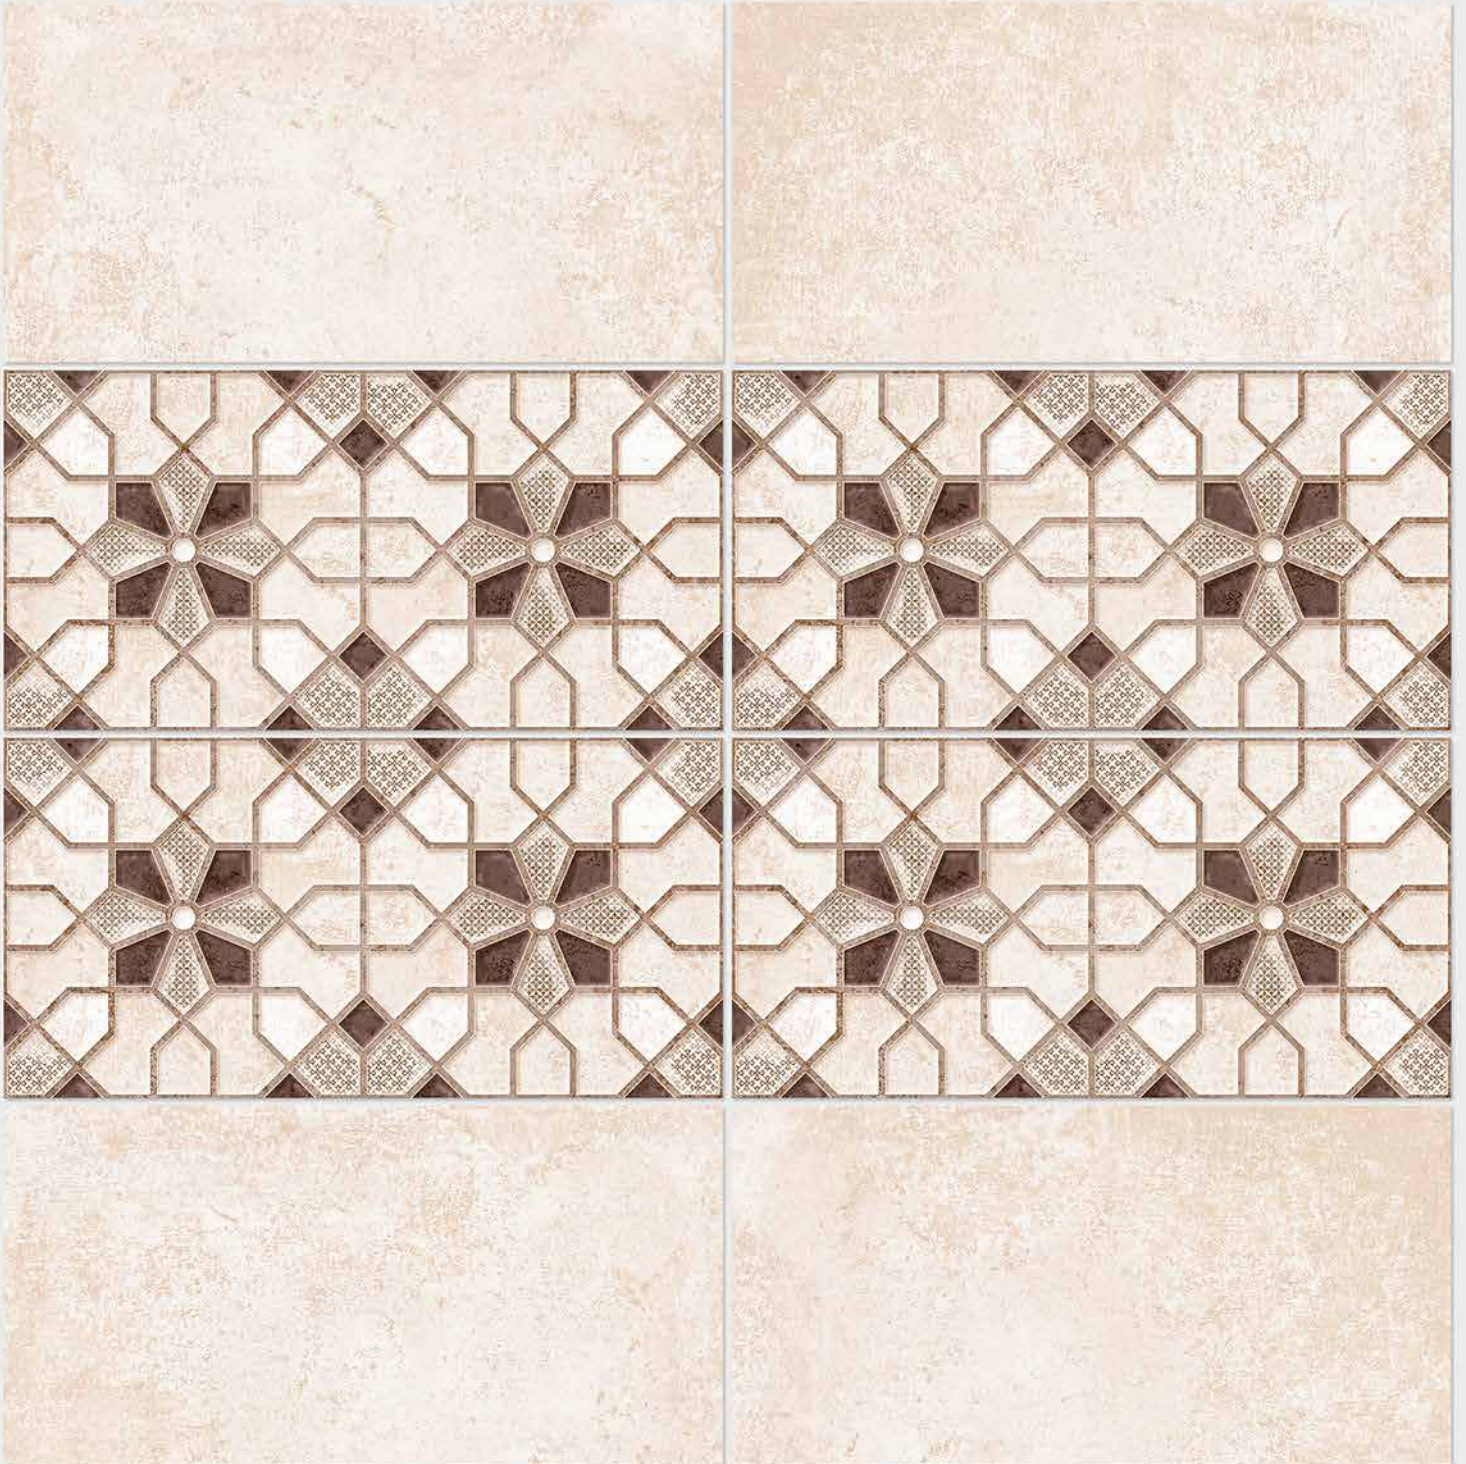

4043 HL 1

4043 L

DIGITAL 300x
WALL TILES 600mm

SIGNUS
CERAMIC

Tile Shown
4043

resistant to salts | eco sustainable | fire proof | frost proof | random design

SIGNUS
C E R A M I C

Finish: **Matt**