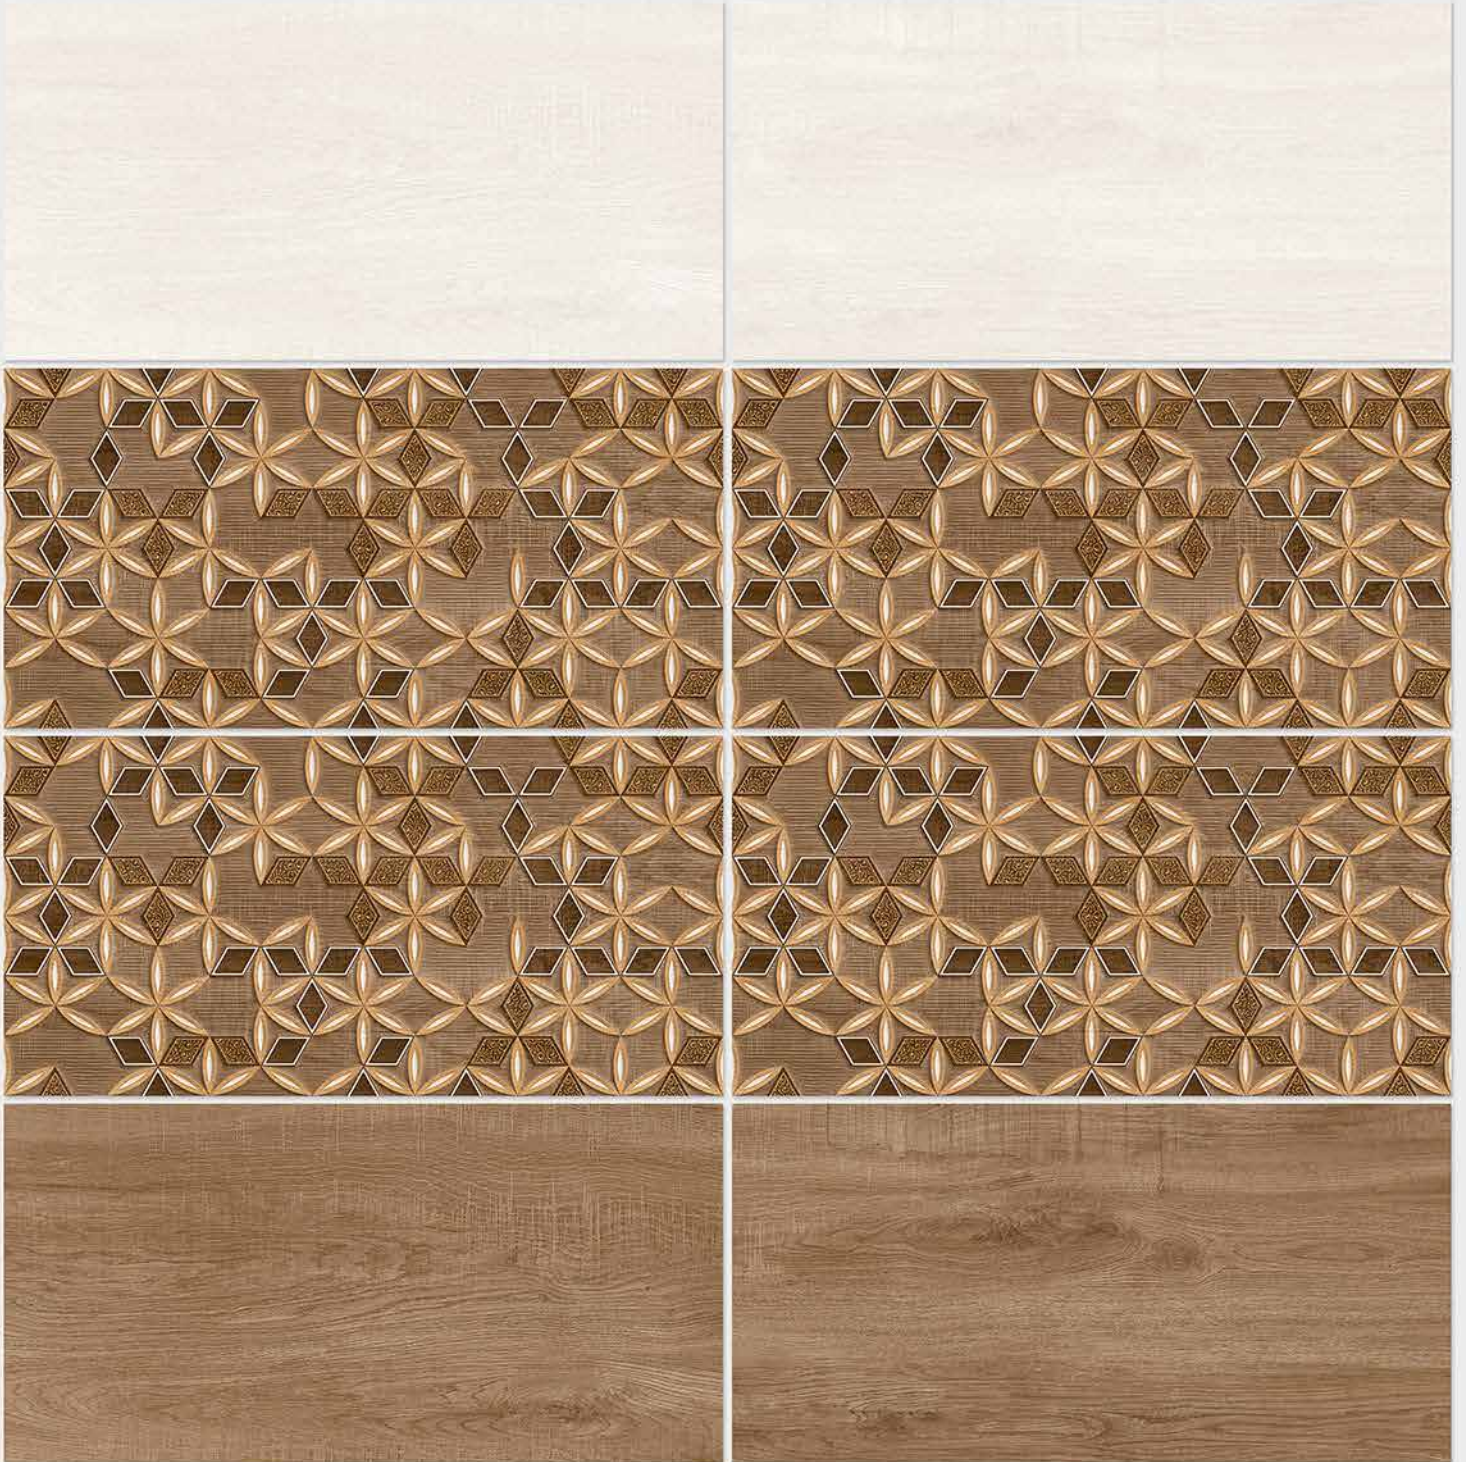

4048 D

SIGNUS
CERAMIC

Tile Shown
4048