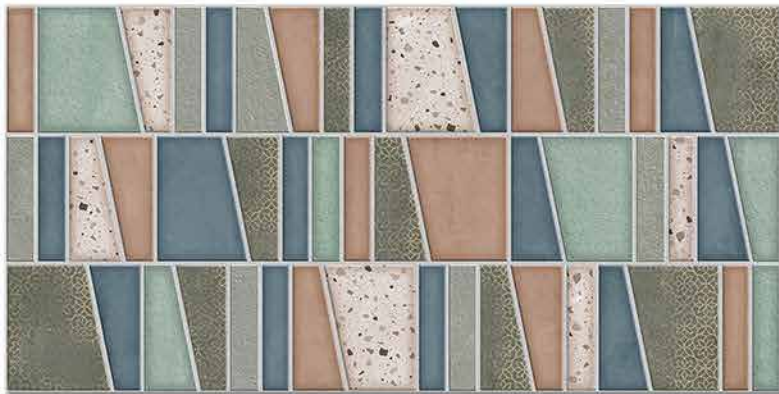

resistant to salts | eco sustainable | fire proof | frost proof | random design

SIGNUS
C E R A M I C

Finish: **Matt**

4069 L

DIGITAL 300x
WALL TILES 600mm