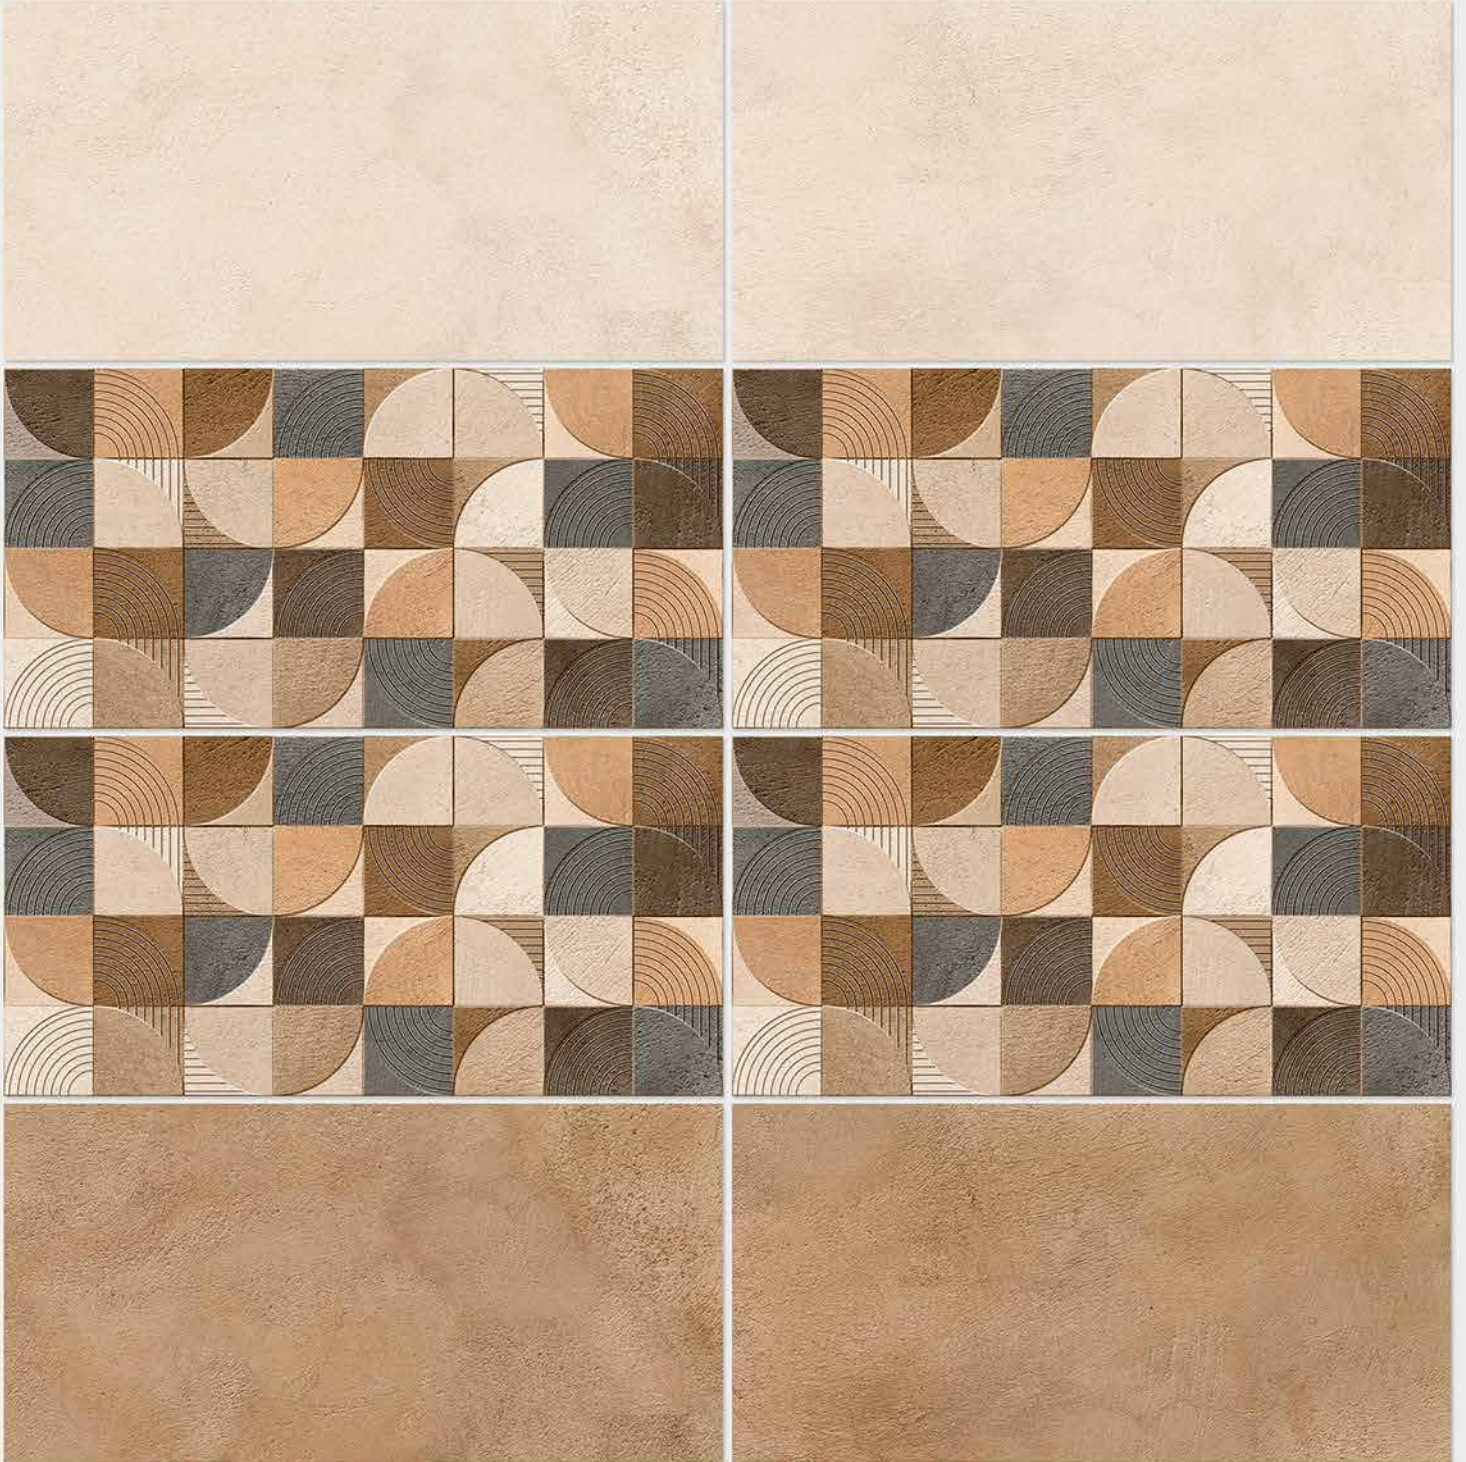

4066 D

SIGNUS
C E R A M I C

Tile Shown
4066