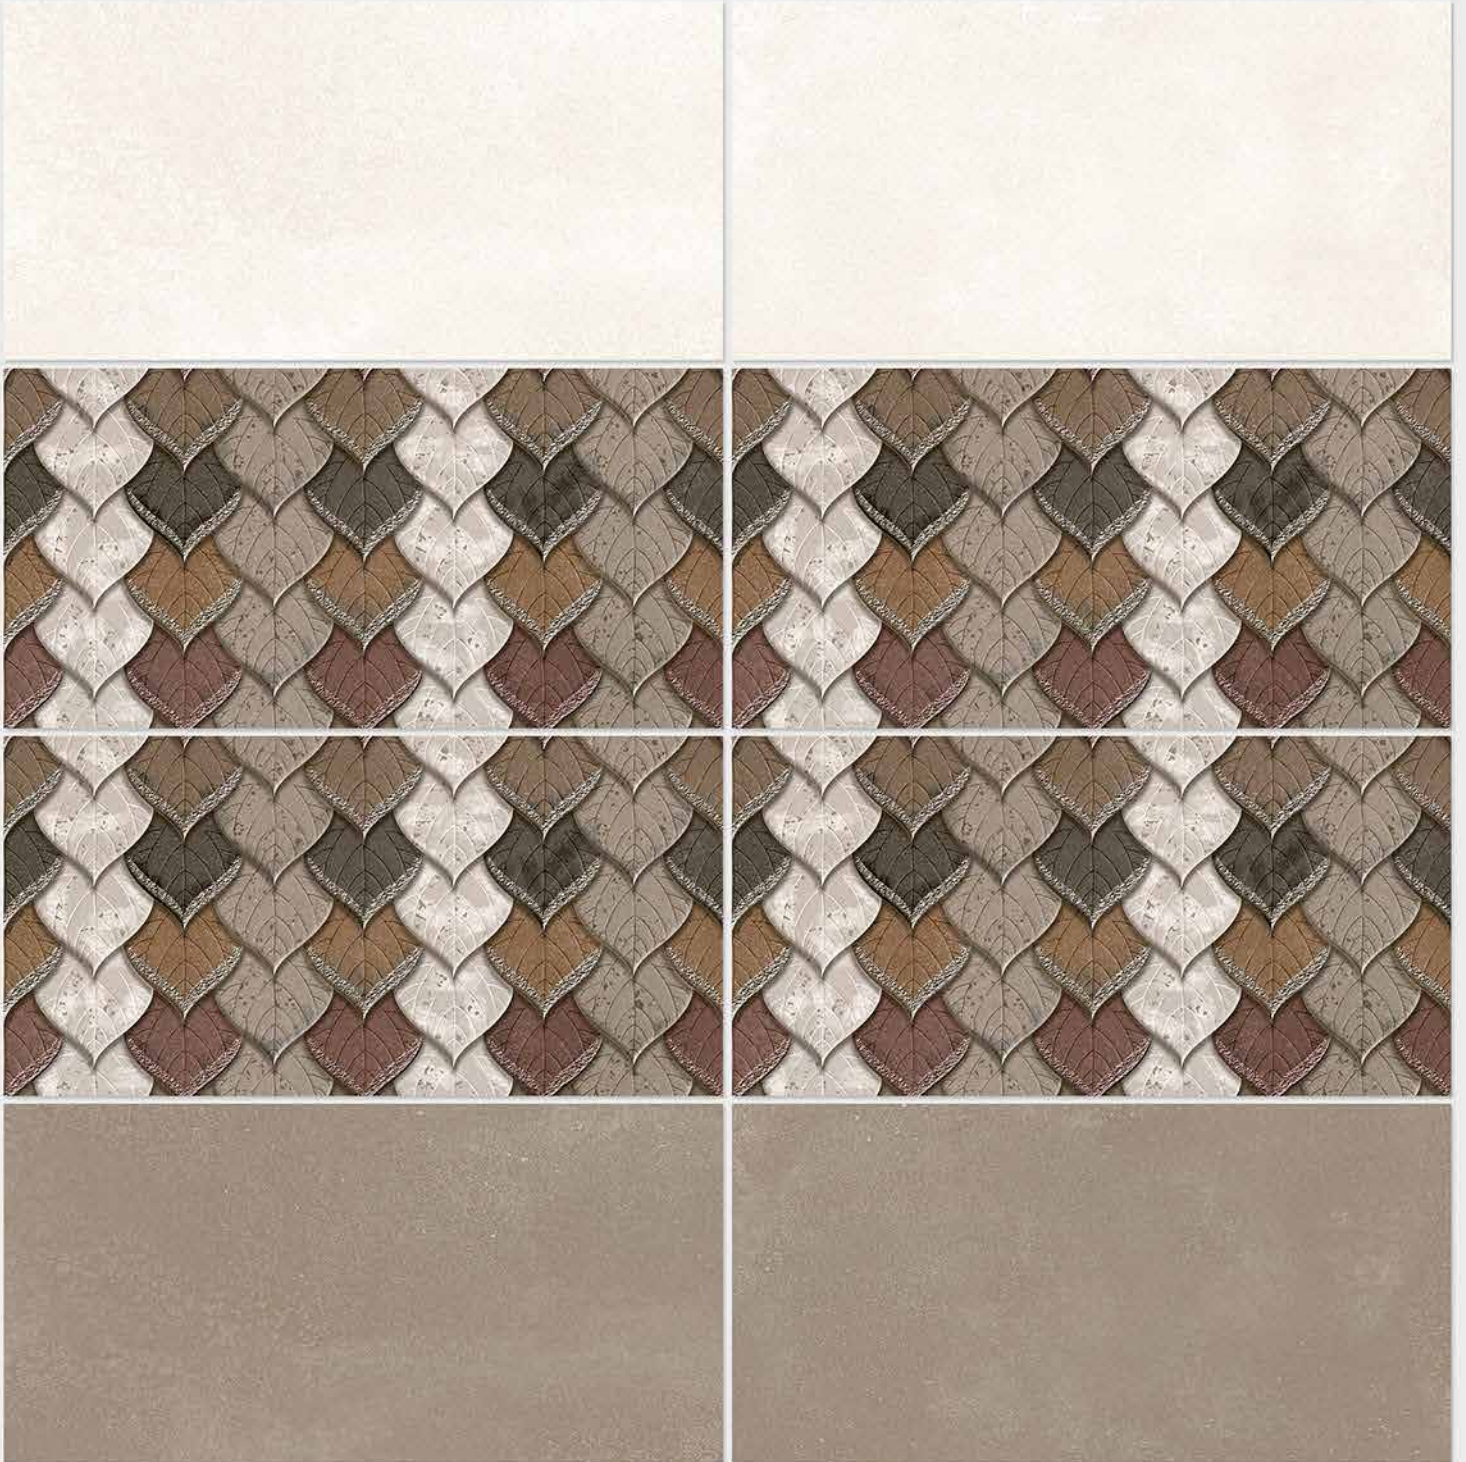

resistant to salts | eco sustainable | fire proof | frost proof | random design

SIGNUS
C E R A M I C

Finish: **Matt**

4039 L

4039 HL 1

4039 D

DIGITAL 300x
WALL TILES 600mm

SIGNUS
CERAMIC