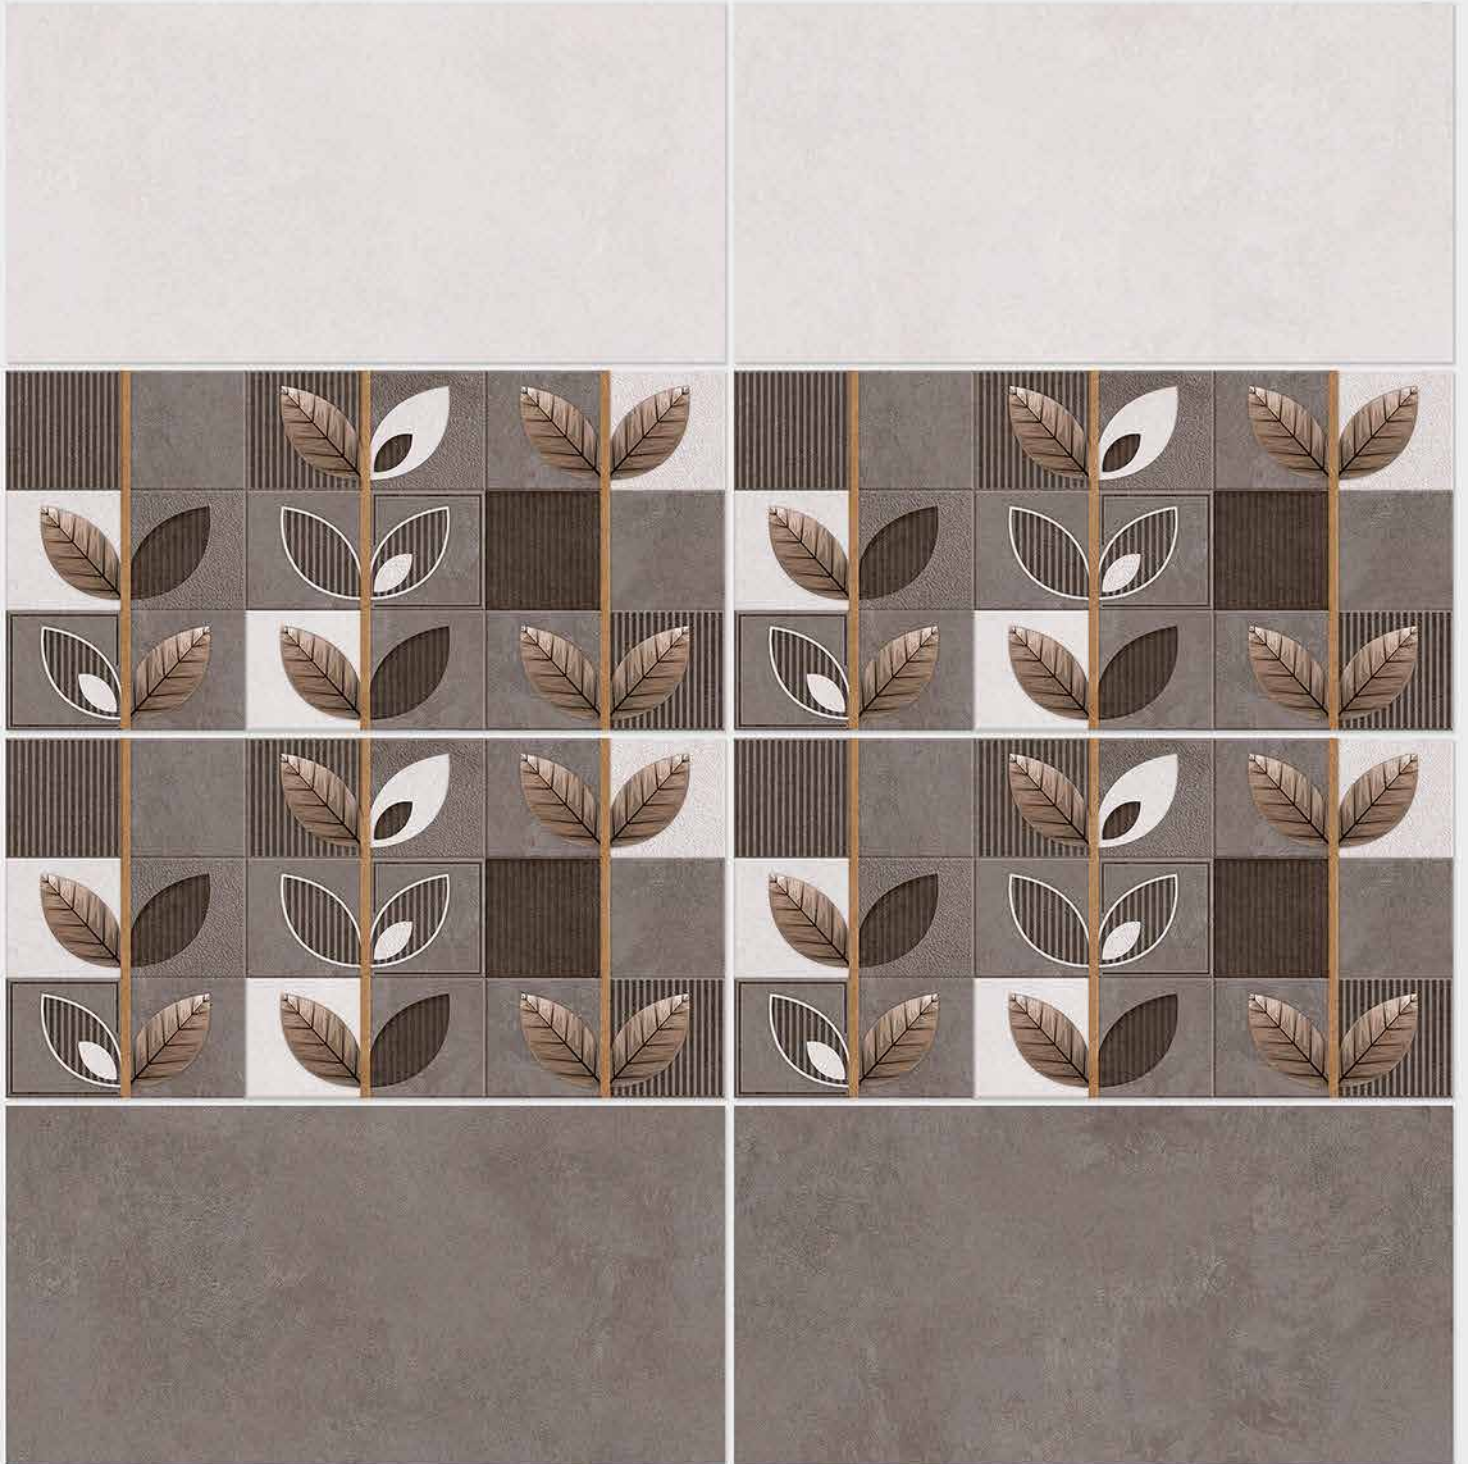

4042 D

SIGNUS
CERAMIC

Tile Shown
4042