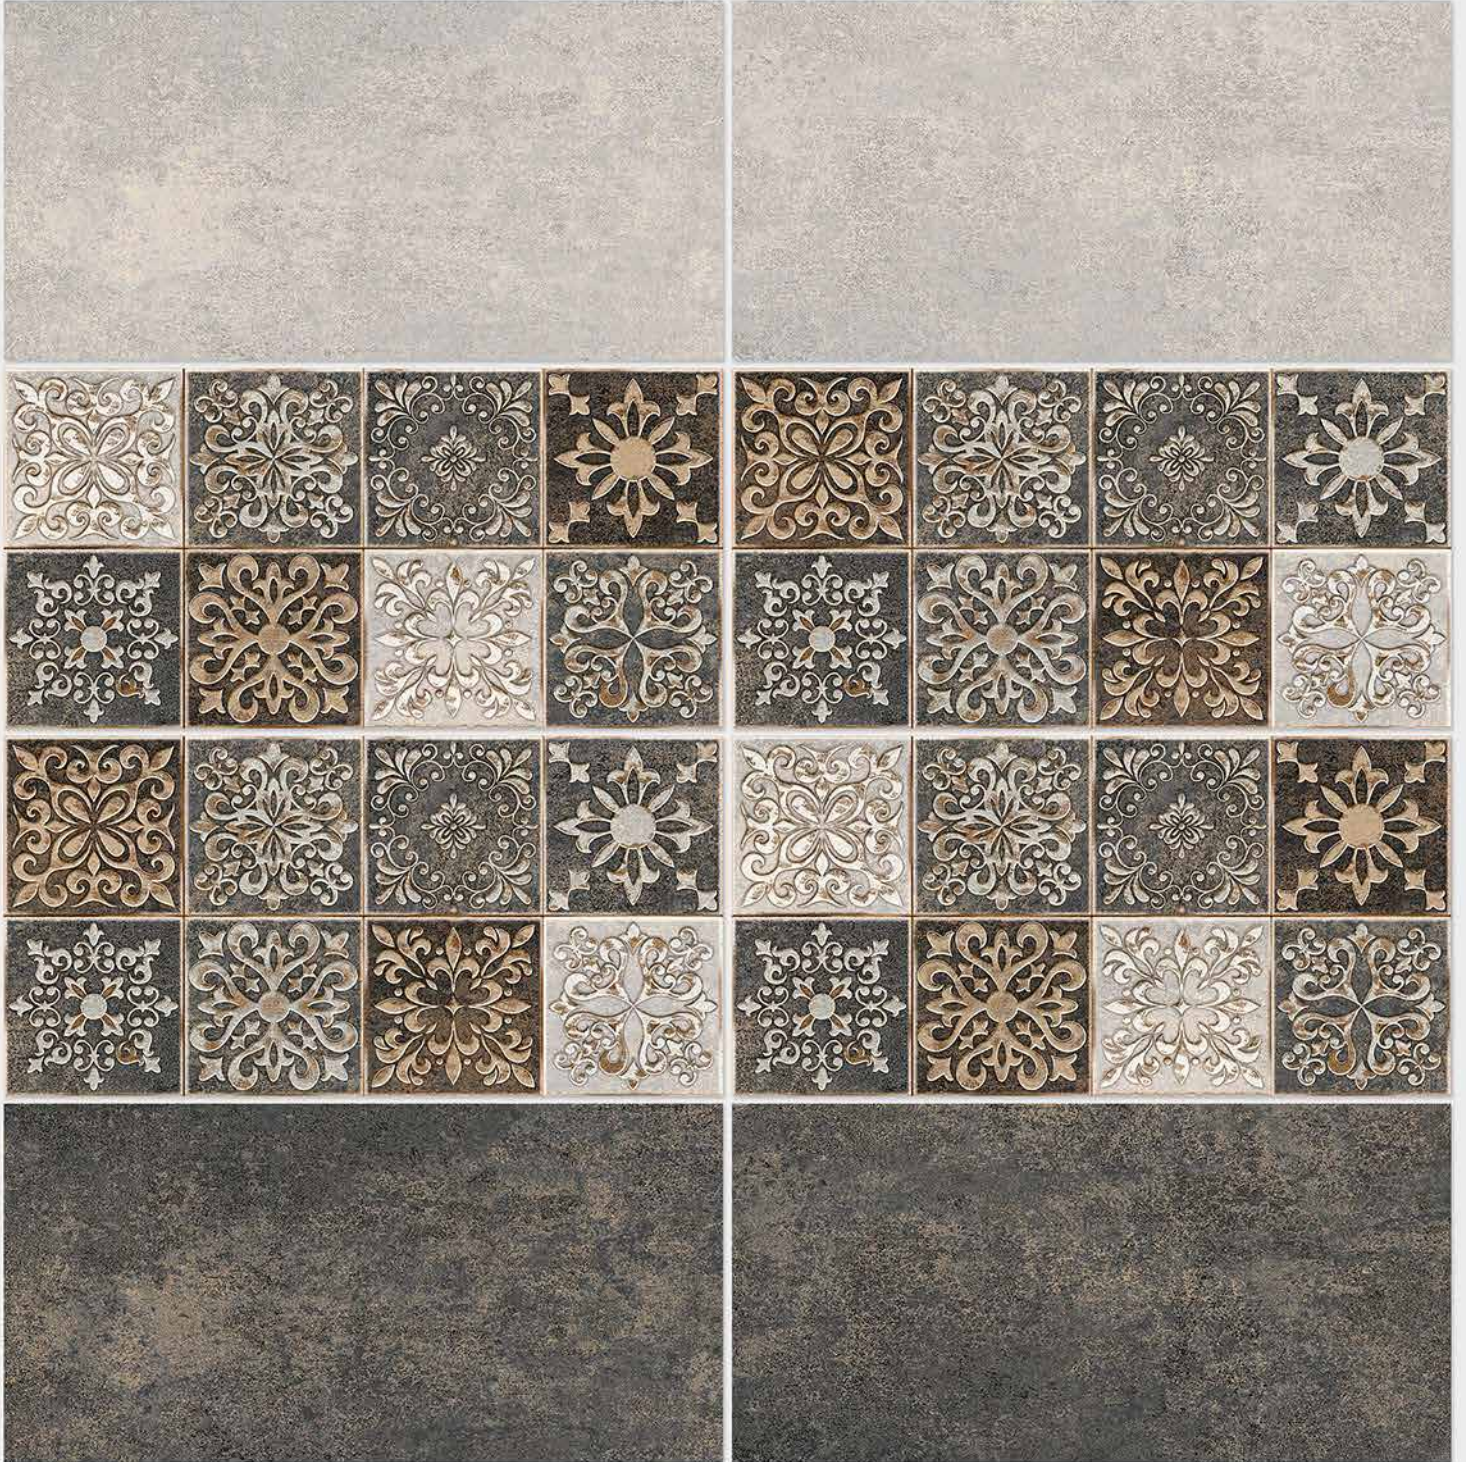

4058 D

SIGNUS
CERAMIC

Tile Shown
4058