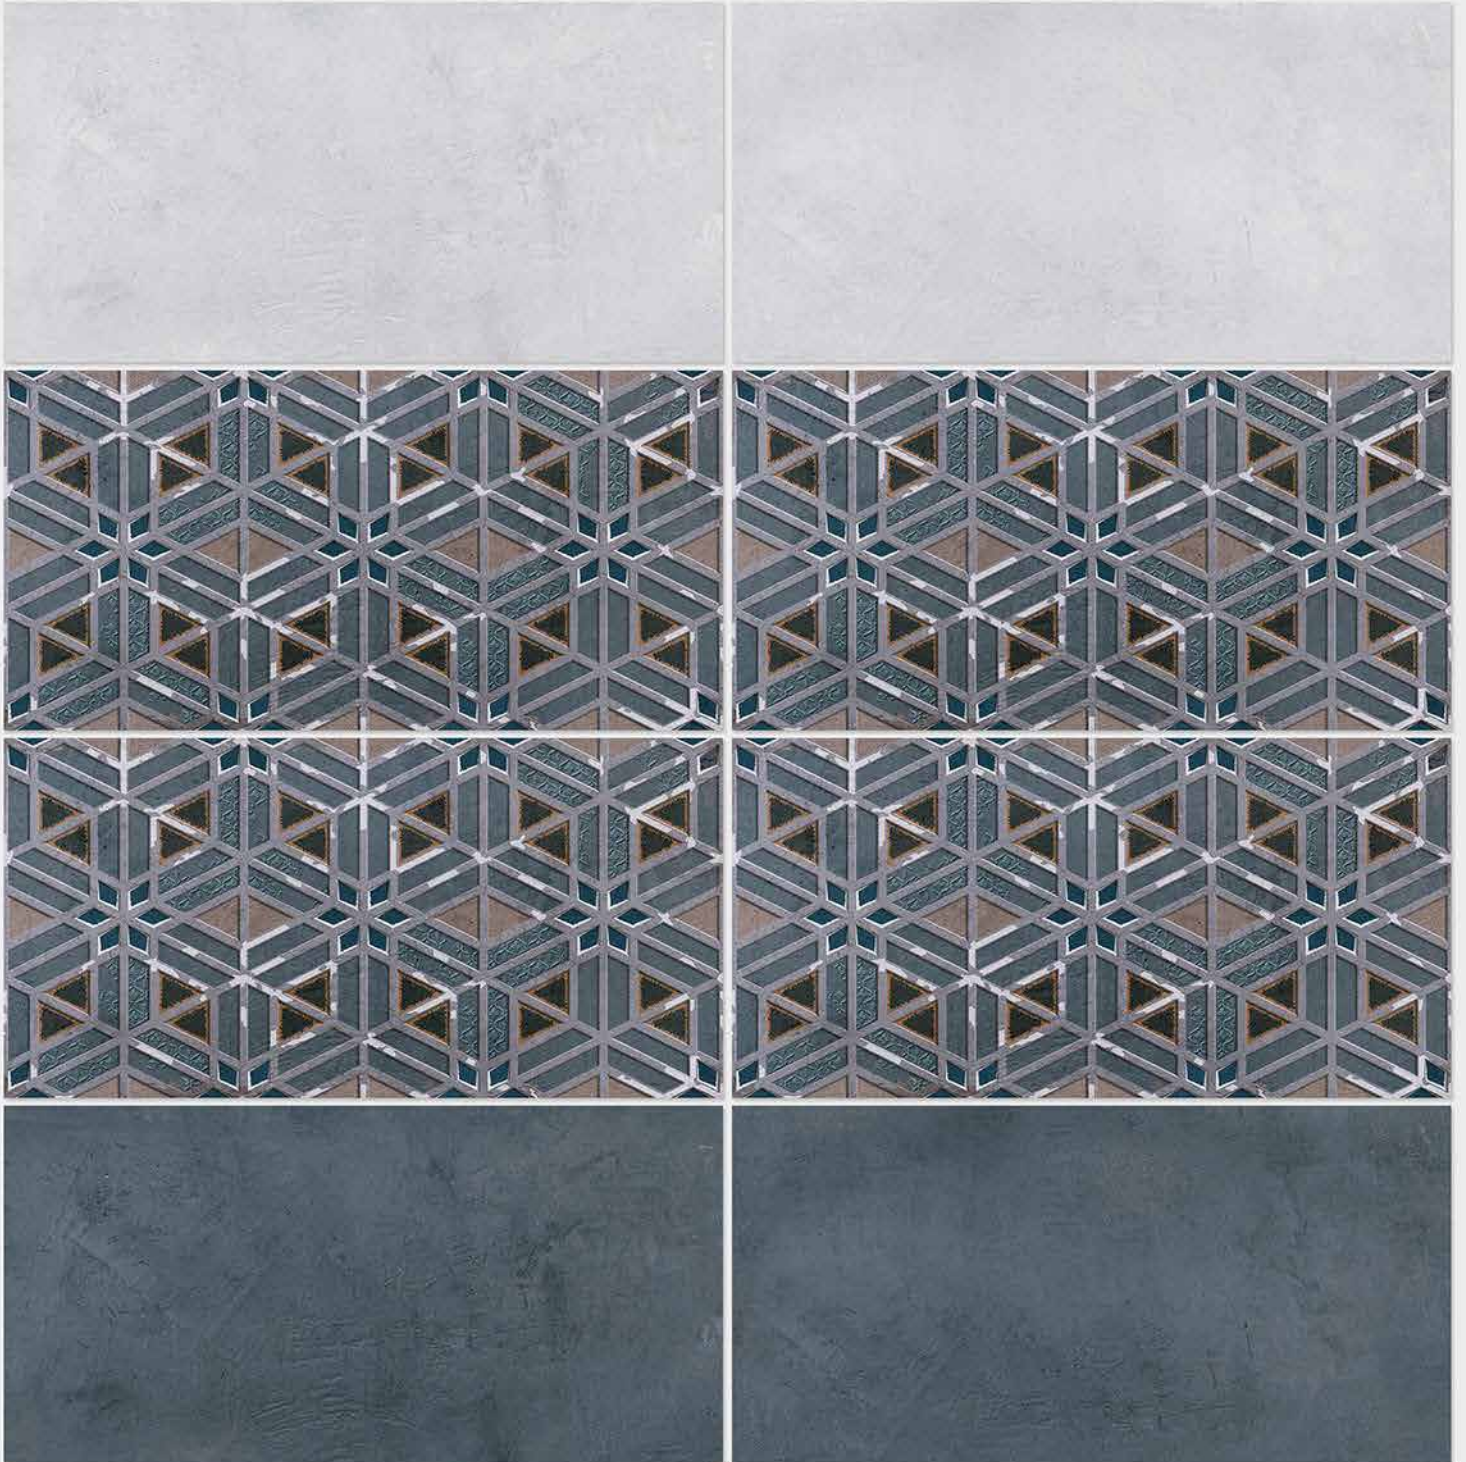

SIGNUS
C E R A M I C

Finish: **Matt**

4062 L

4062 HL 1

4062 D

DIGITAL 300x
WALL TILES 600mm

SIGNUS
CERAMIC

Tile Shown
4062