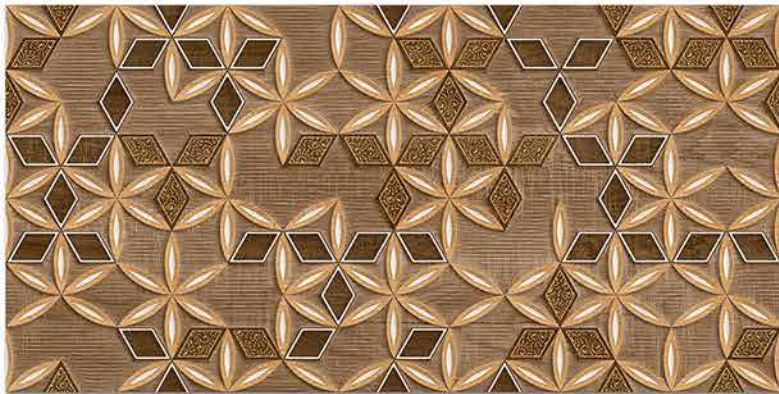

Tile Shown
4047

resistant to salts | eco sustainable | fire proof | frost proof | random design

SIGNUS
C E R A M I C

Finish: **Matt**

4048 L

4048 HL 1

4048 D

DIGITAL 300x
WALL TILES 600mm