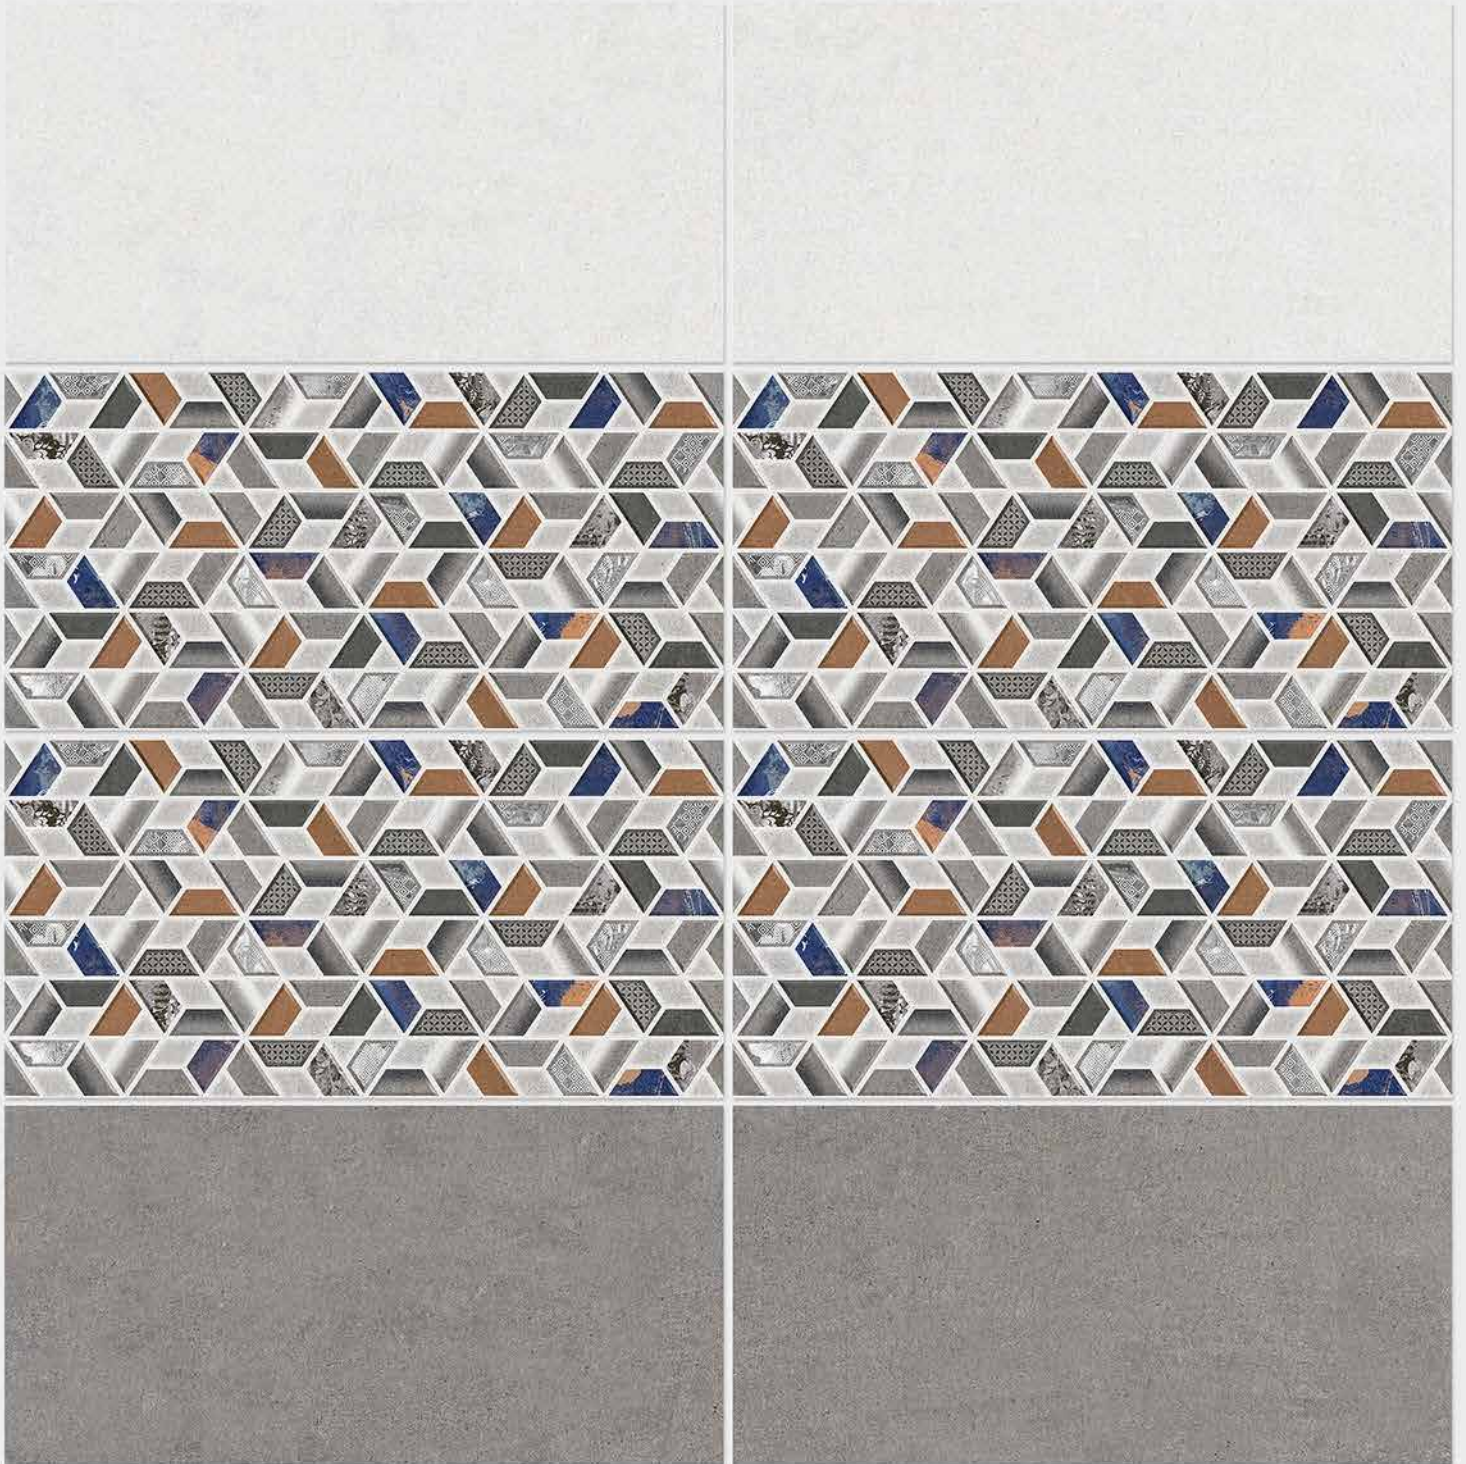

Finish: **Matt**

4045 L

4045 HL 1

4045 D

DIGITAL 300x
WALL TILES 600mm

SIGNUS
CERAMIC

Tile Shown
4045

resistant to salts | eco sustainable | fire proof | frost proof | random design