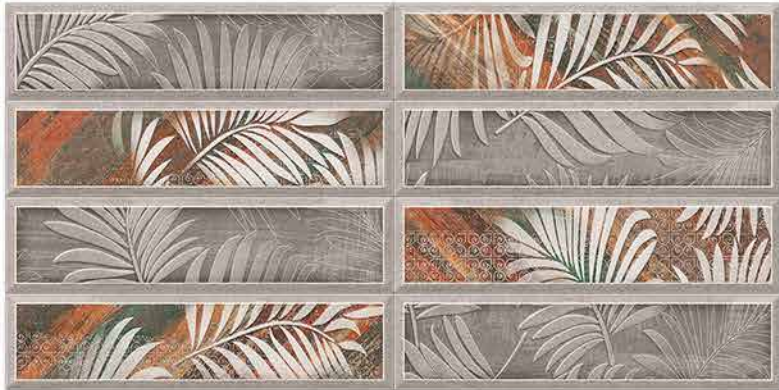

resistant to salts | eco sustainable | fire proof | frost proof | random design

SIGNUS
C E R A M I C

Finish: **Matt**

4068 L

DIGITAL 300x
WALL TILES 600mm