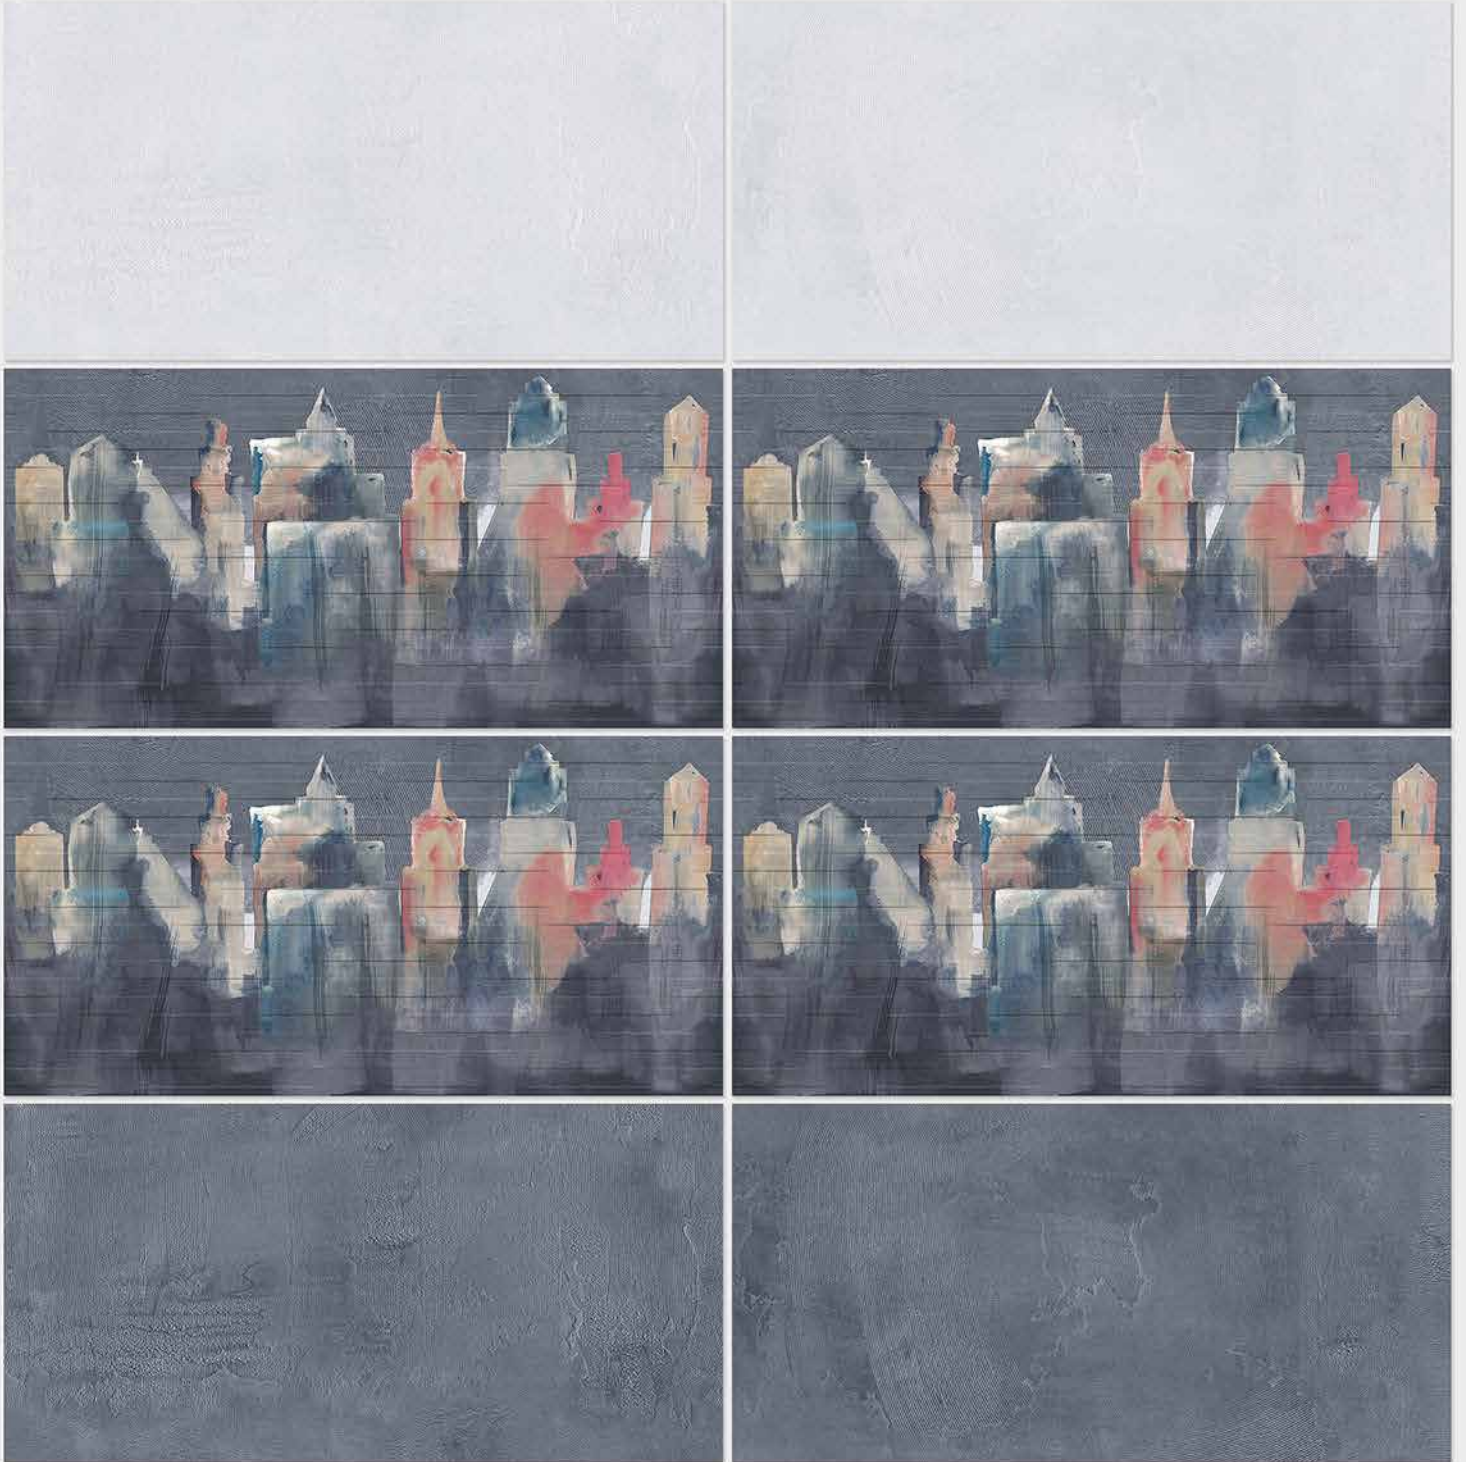

4036 L

4036 HL 1

4036 D

DIGITAL 300x
WALL TILES 600mm

SIGNUS
CERAMIC

Tile Shown
4036

resistant to salts | eco sustainable | fire proof | frost proof | random design

SIGNUS
C E R A M I C