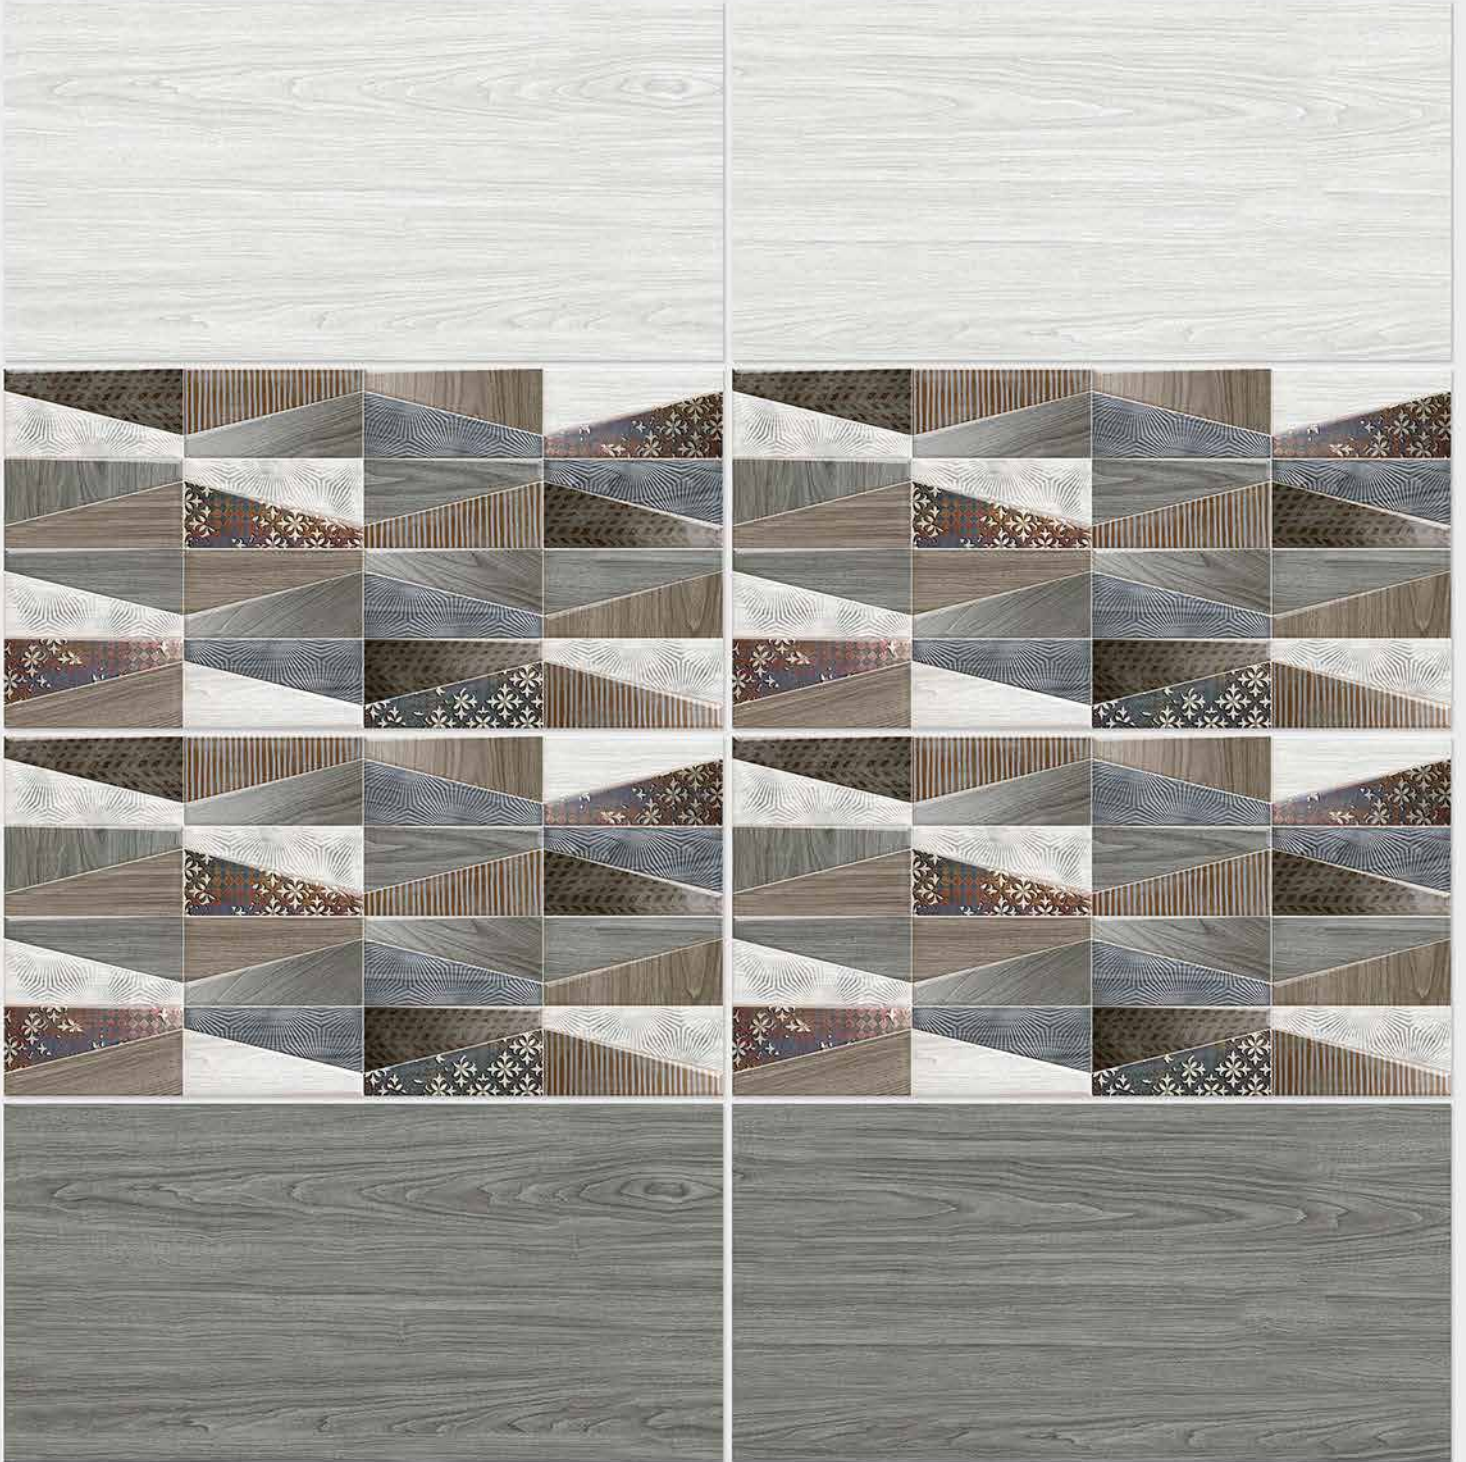

SIGNUS
CERAMIC

Finish: **Matt**

4046 L

4046 HL 1

4046 D

DIGITAL 300x
WALL TILES 600mm

SIGNUS
CERAMIC

Tile Shown
4046