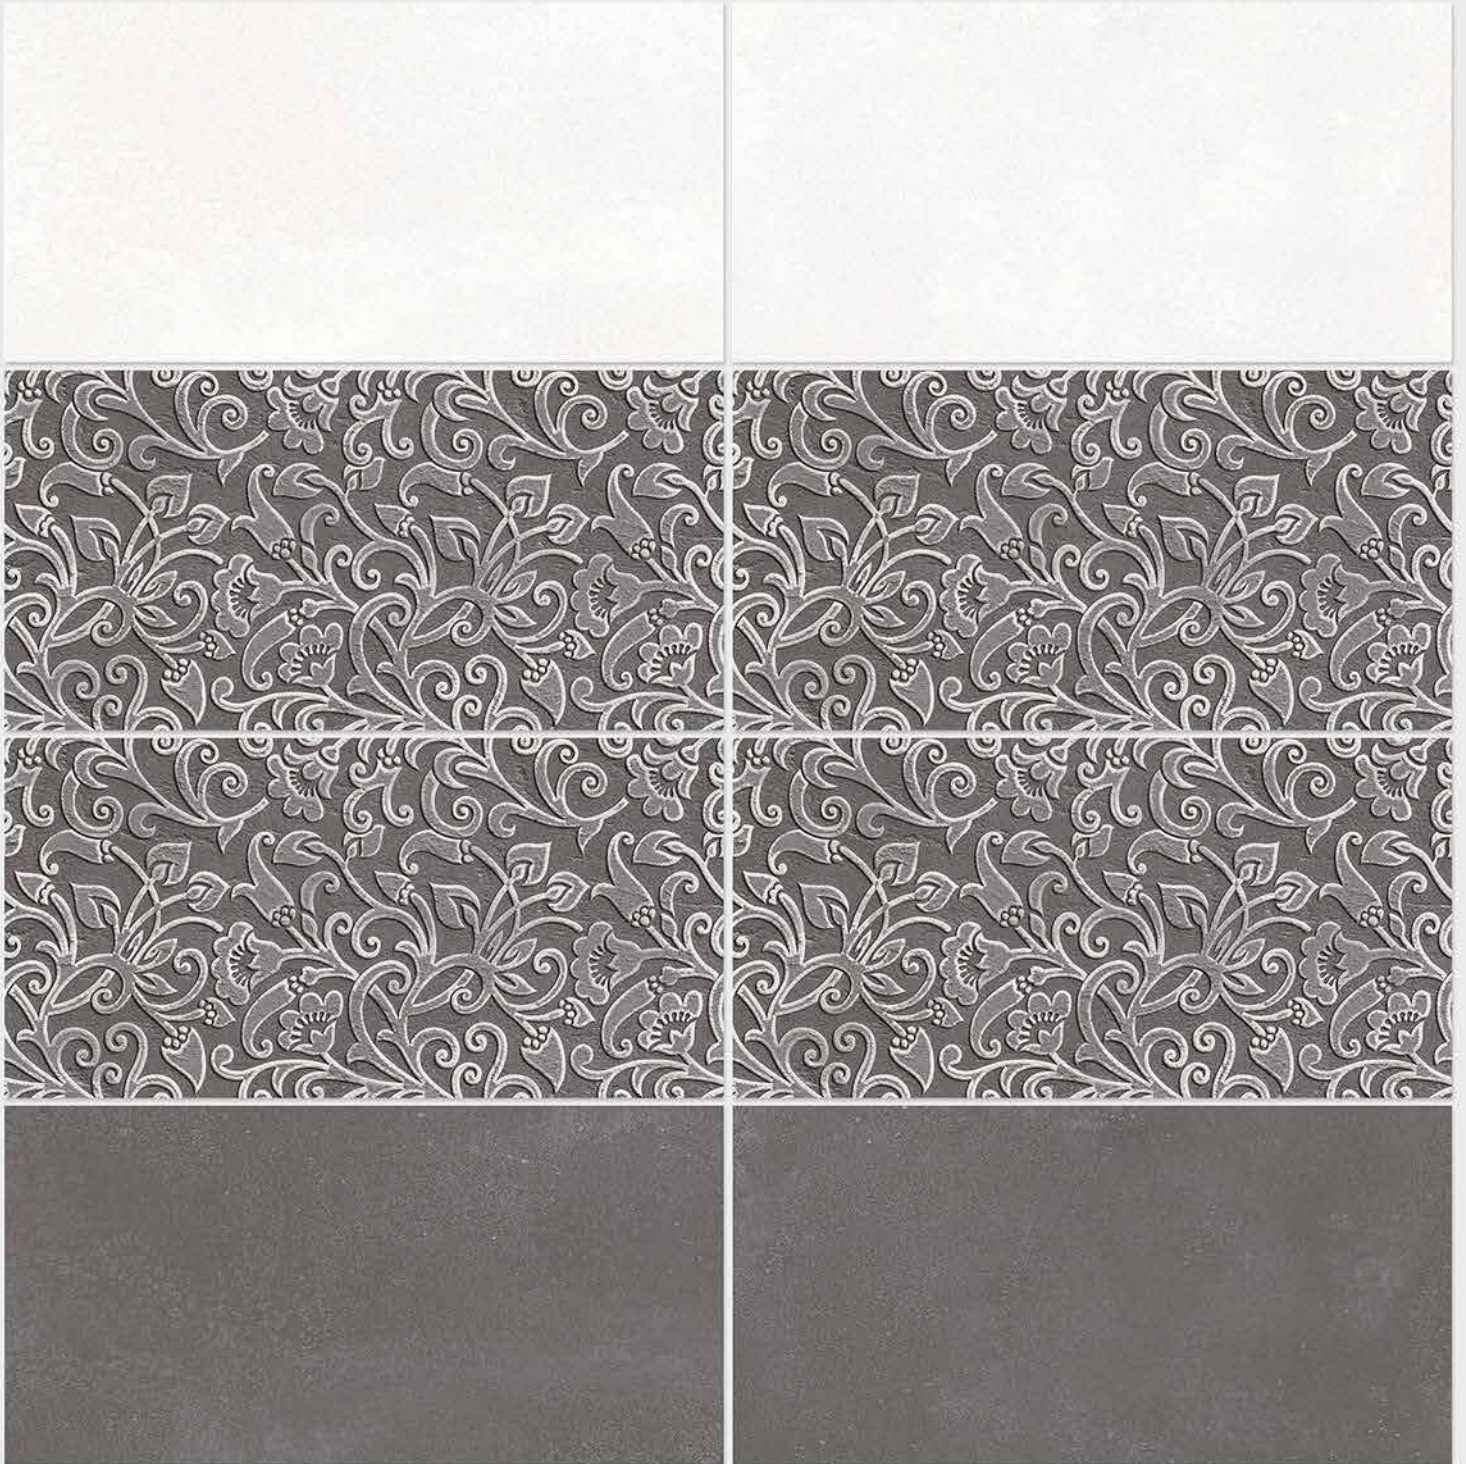

4051 HL 1

4051 D

DIGITAL 300x
WALL TILES 600mm

SIGNUS
CERAMIC

Tile Shown
4051

resistant to salts | eco sustainable | fire proof | frost proof | random design

SIGNUS
C E R A M I C

Finish: **Matt**