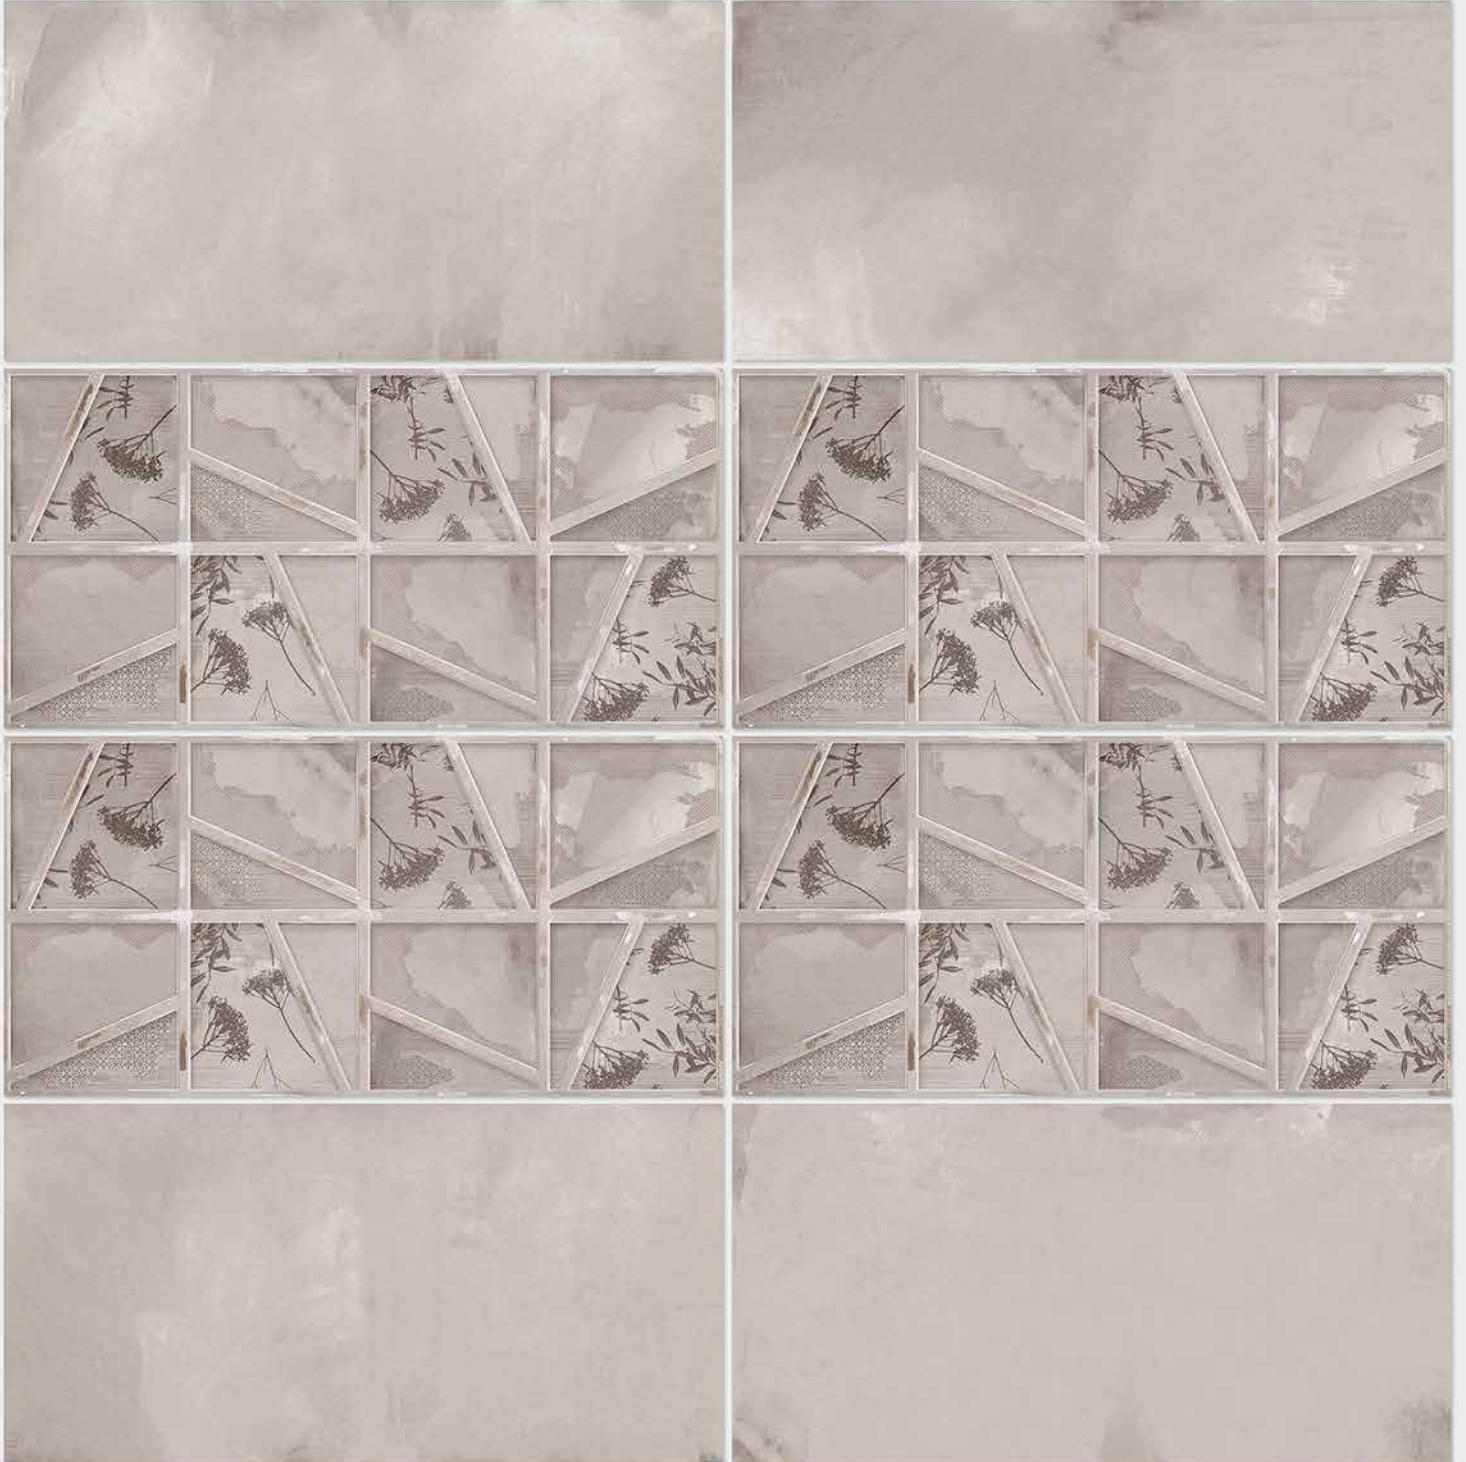

resistant to salts | eco sustainable | fire proof | frost proof | random design

SIGNUS
C E R A M I C

Finish: **Matt**

4063 L

4063 HL 1

4063 L

DIGITAL 300x
WALL TILES 600mm

SIGNUS
CERAMIC