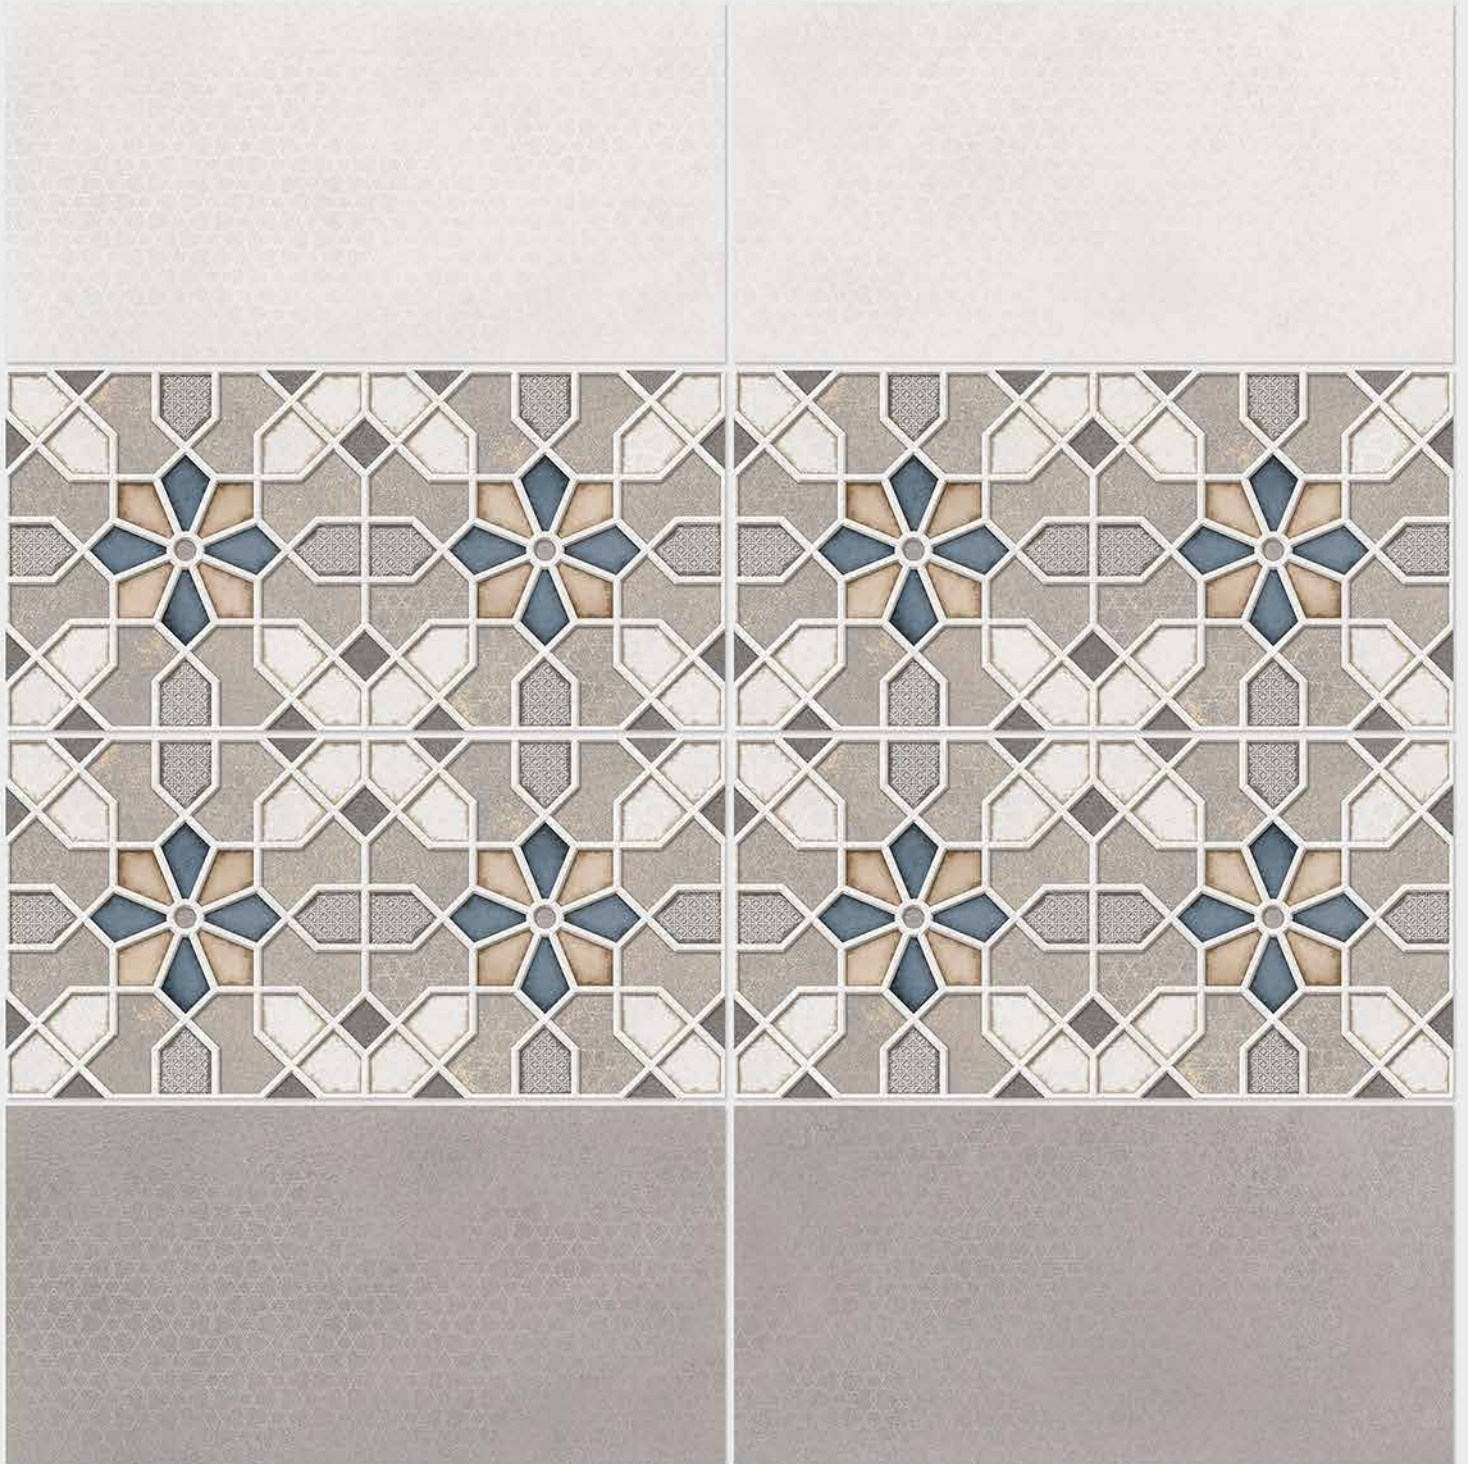

4049 D

SIGNUS
CERAMIC

Tile Shown
4049