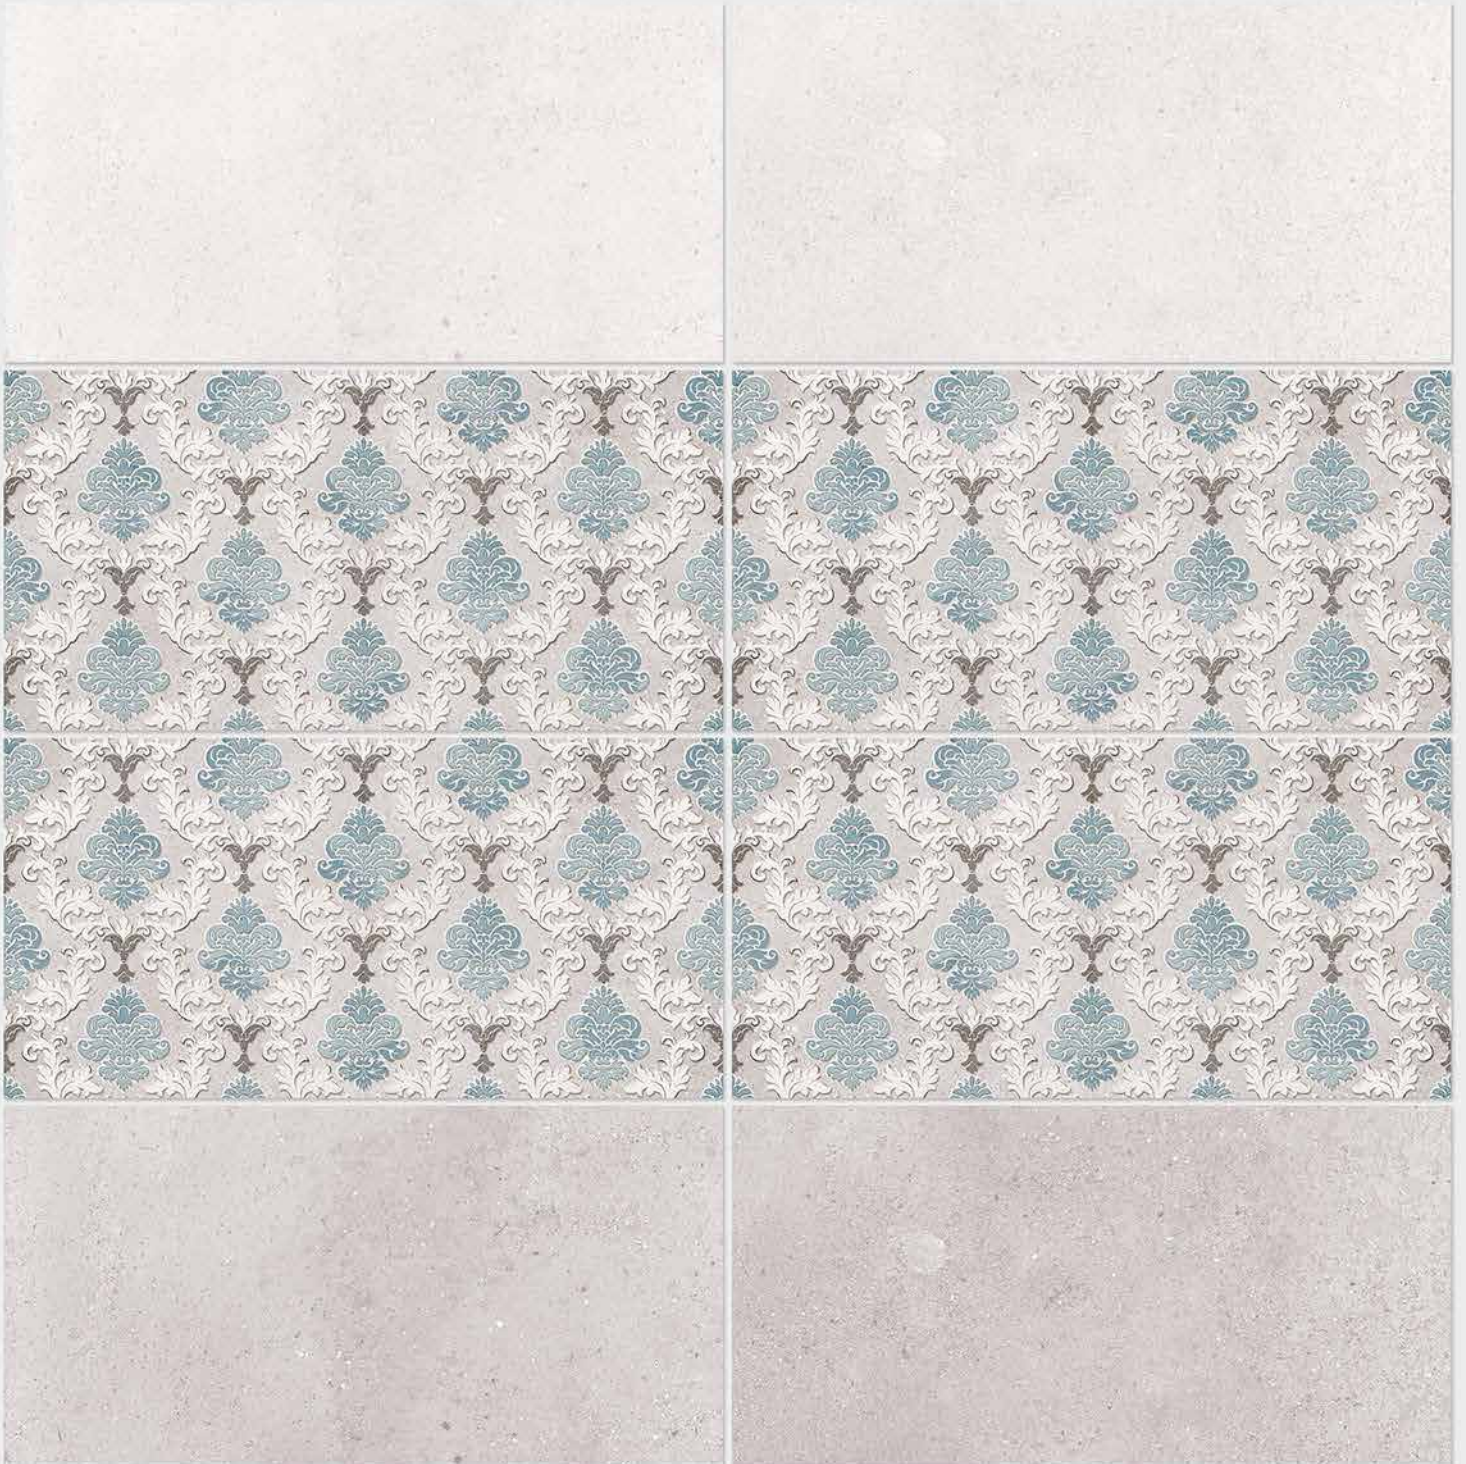

4067 HL 1

4067 D

DIGITAL 300x
WALL TILES 600mm

SIGNUS
CERAMIC

Tile Shown
4067

resistant to salts | eco sustainable | fire proof | frost proof | random design

SIGNUS
C E R A M I C

Finish: **Matt**