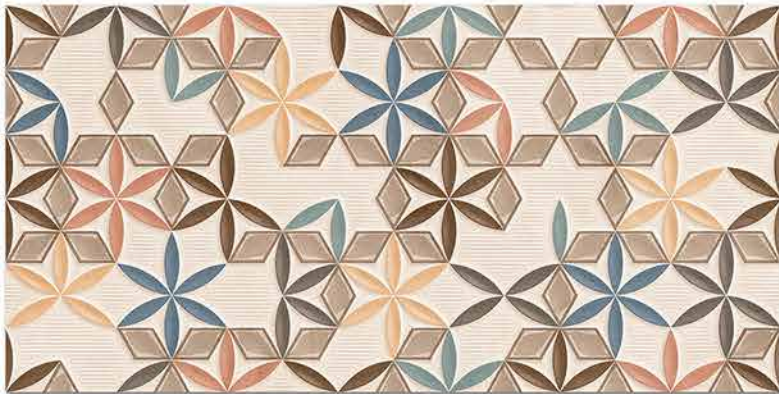

4058 D

DIGITAL 300x
WALL TILES 600mm

SIGNUS
CERAMIC

Tile Shown
4058

resistant to salts | eco sustainable | fire proof | frost proof | random design

SIGNUS
C E R A M I C

Finish: **Matt**

4059 L