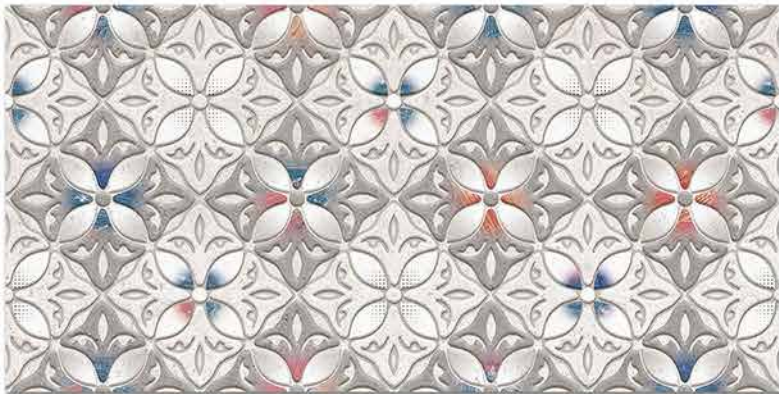

resistant to salts | eco sustainable | fire proof | frost proof | random design

SIGNUS
C E R A M I C

Finish: **Matt**

4037 L

DIGITAL 300x
WALL TILES 600mm