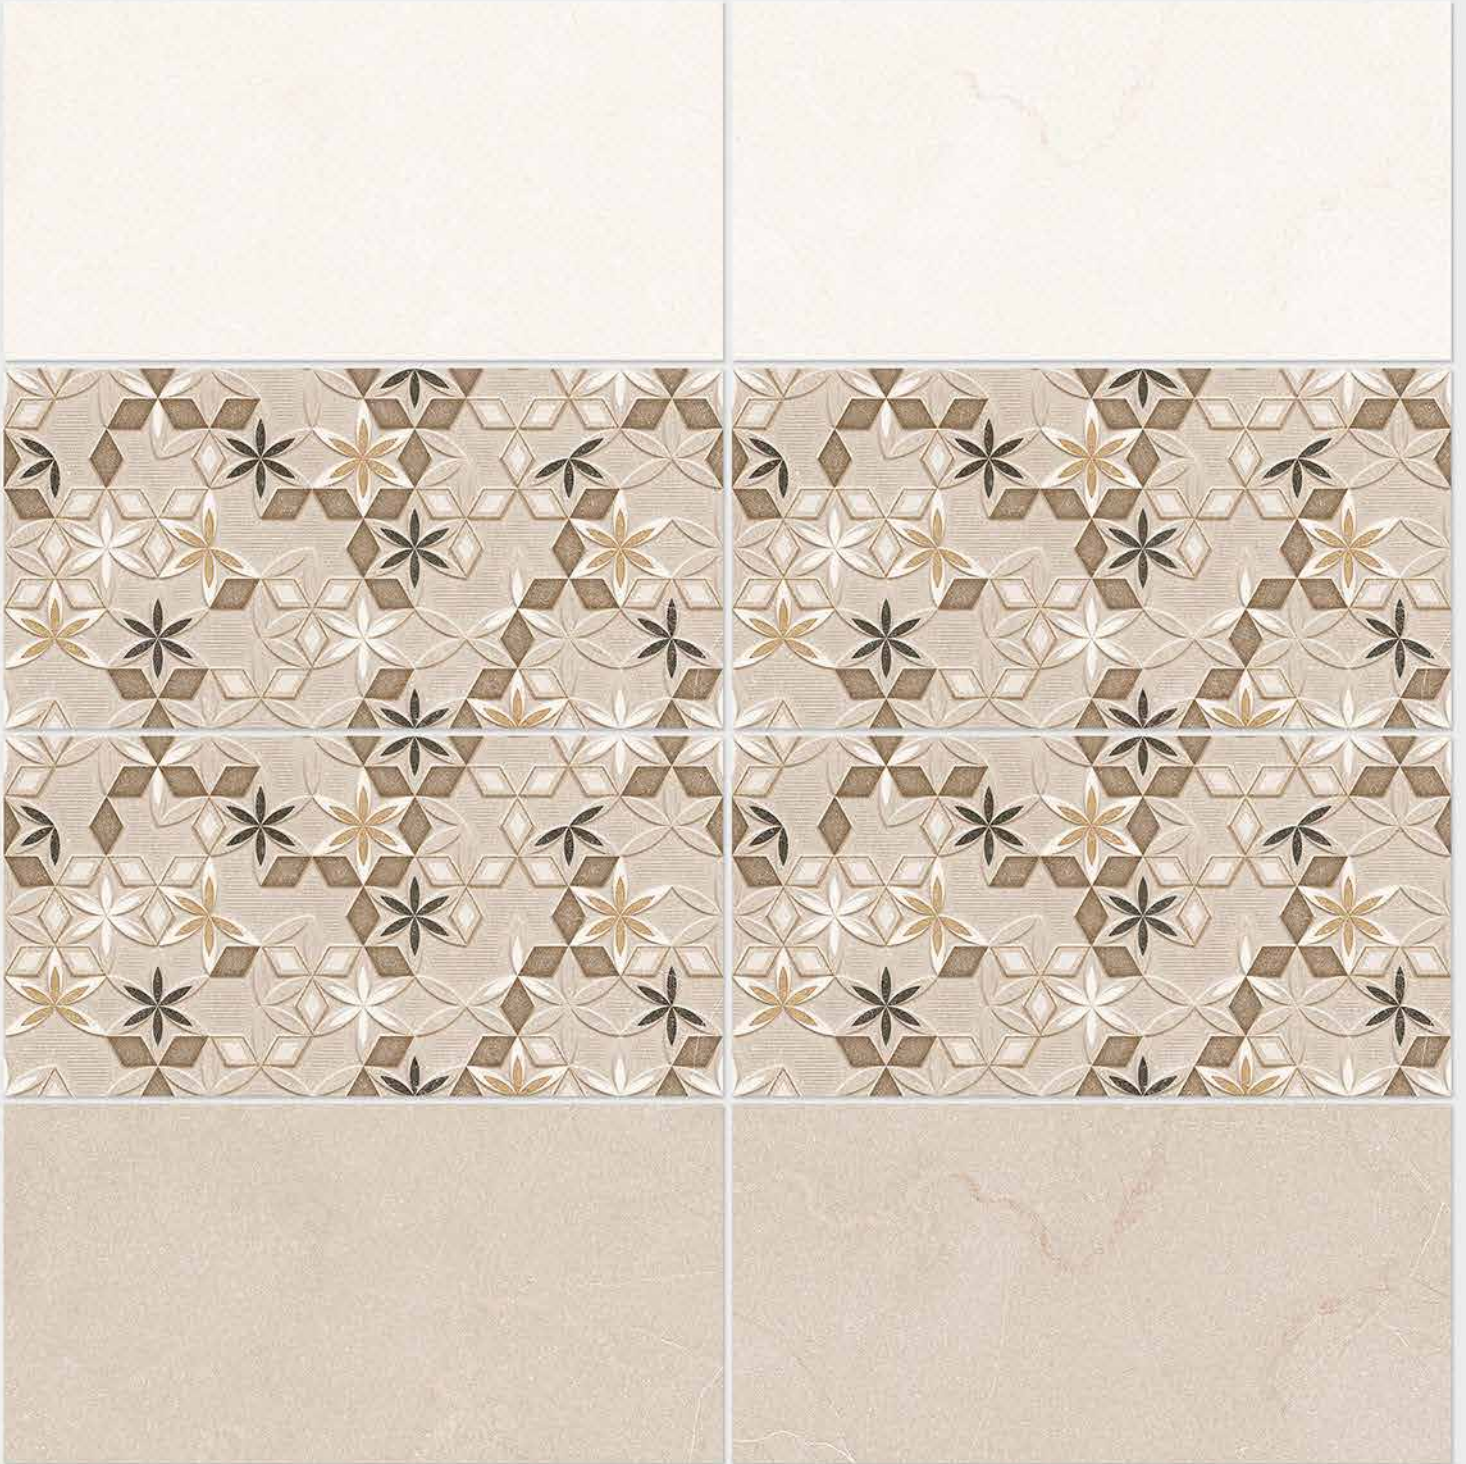

4060 L

4060 HL 1

4060 D

DIGITAL 300x
WALL TILES 600mm

SIGNUS
CERAMIC

Tile Shown
4060

resistant to salts | eco sustainable | fire proof | frost proof | random design

SIGNUS
C E R A M I C