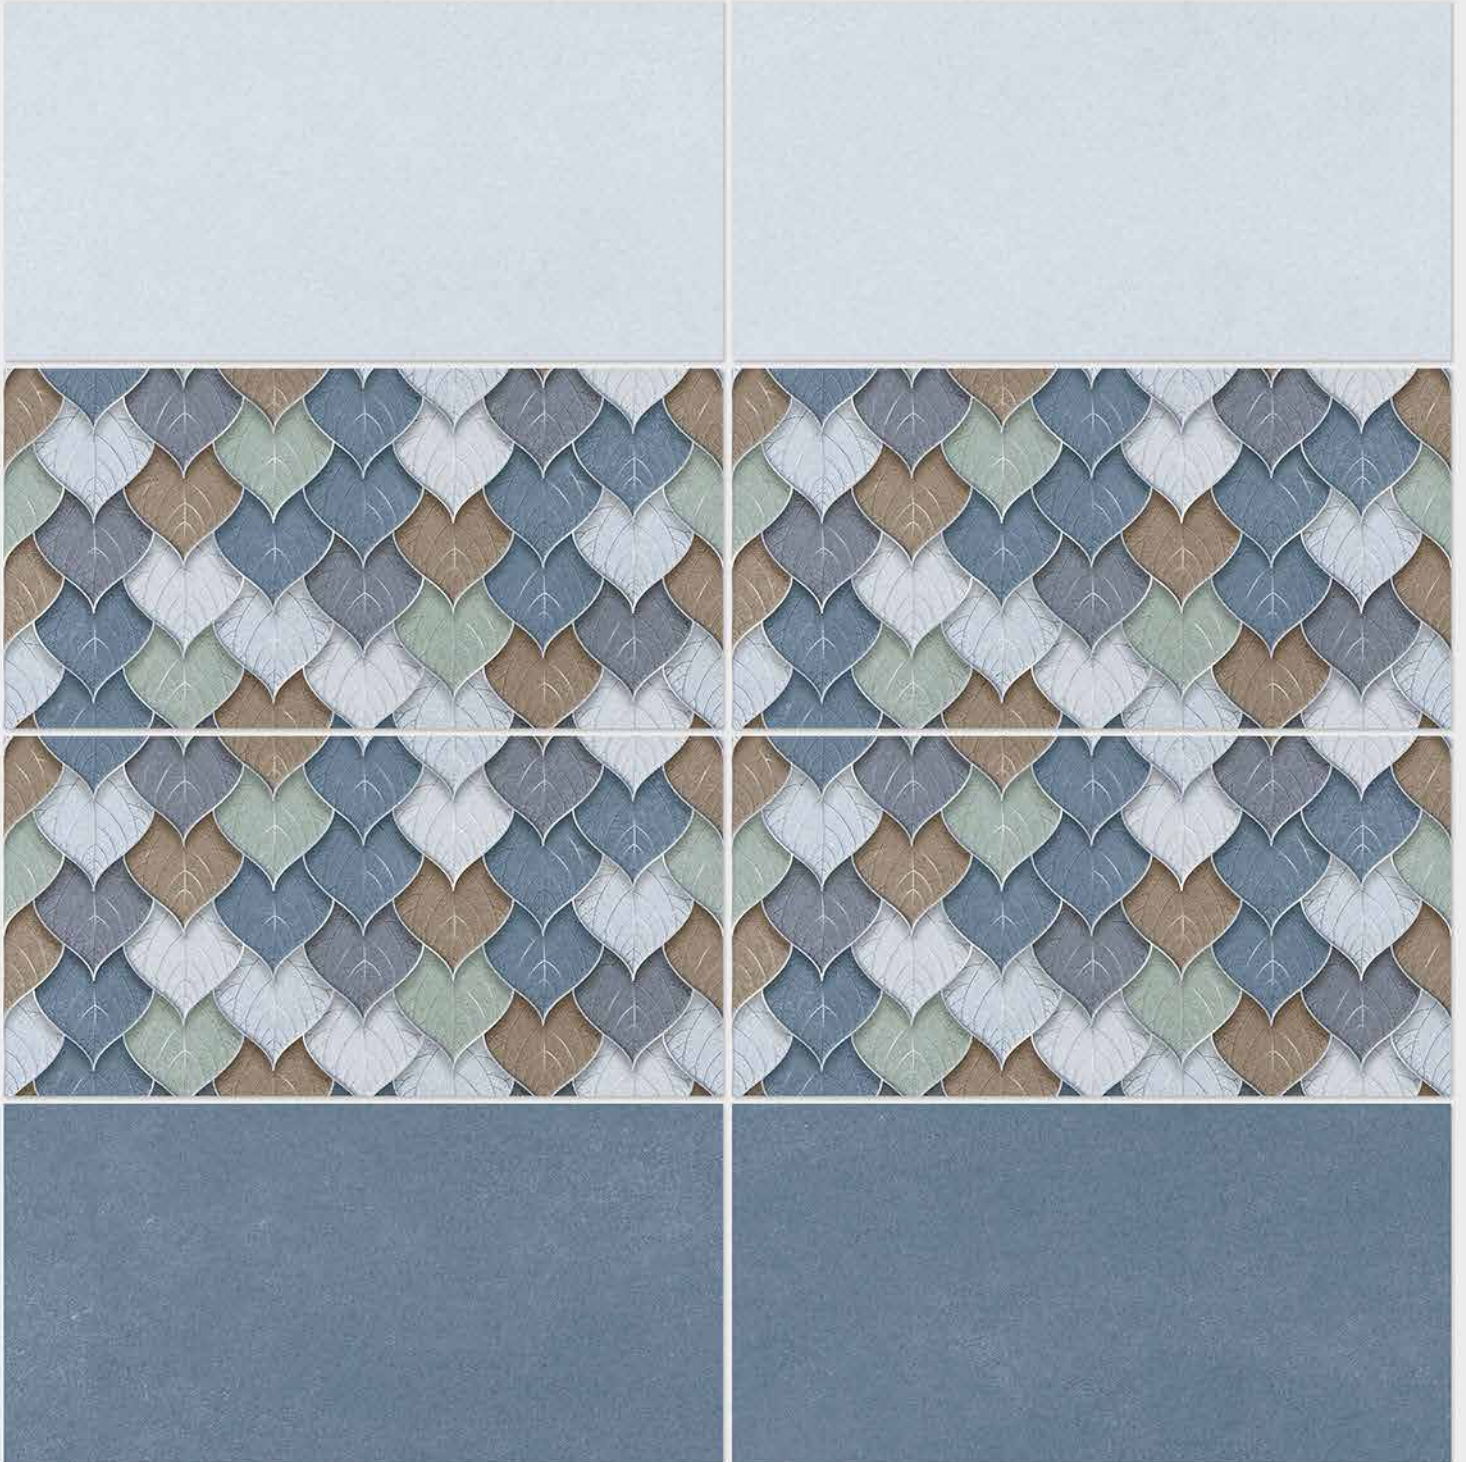

4056 D

SIGNUS
C E R A M I C

Tile Shown
4056