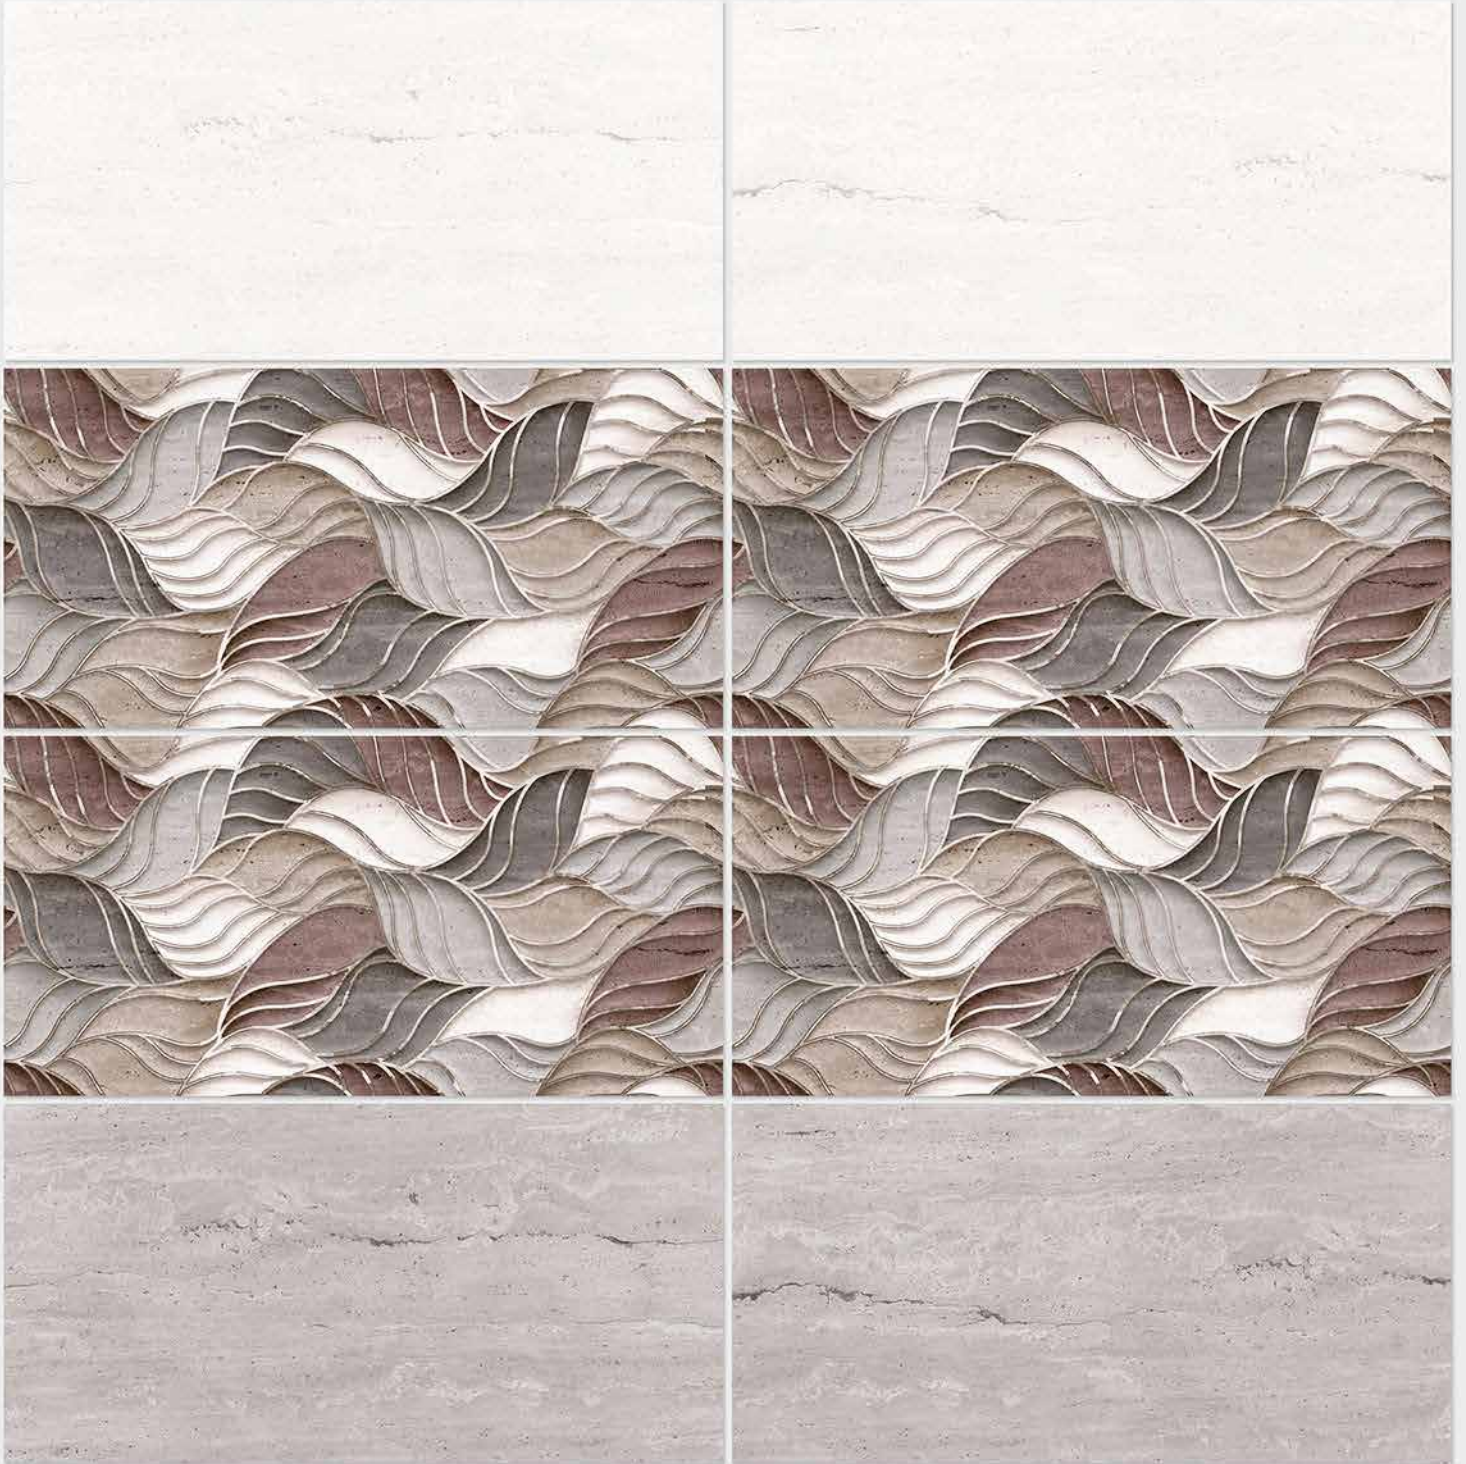

4065 D

SIGNUS
CERAMIC

Tile Shown
4065