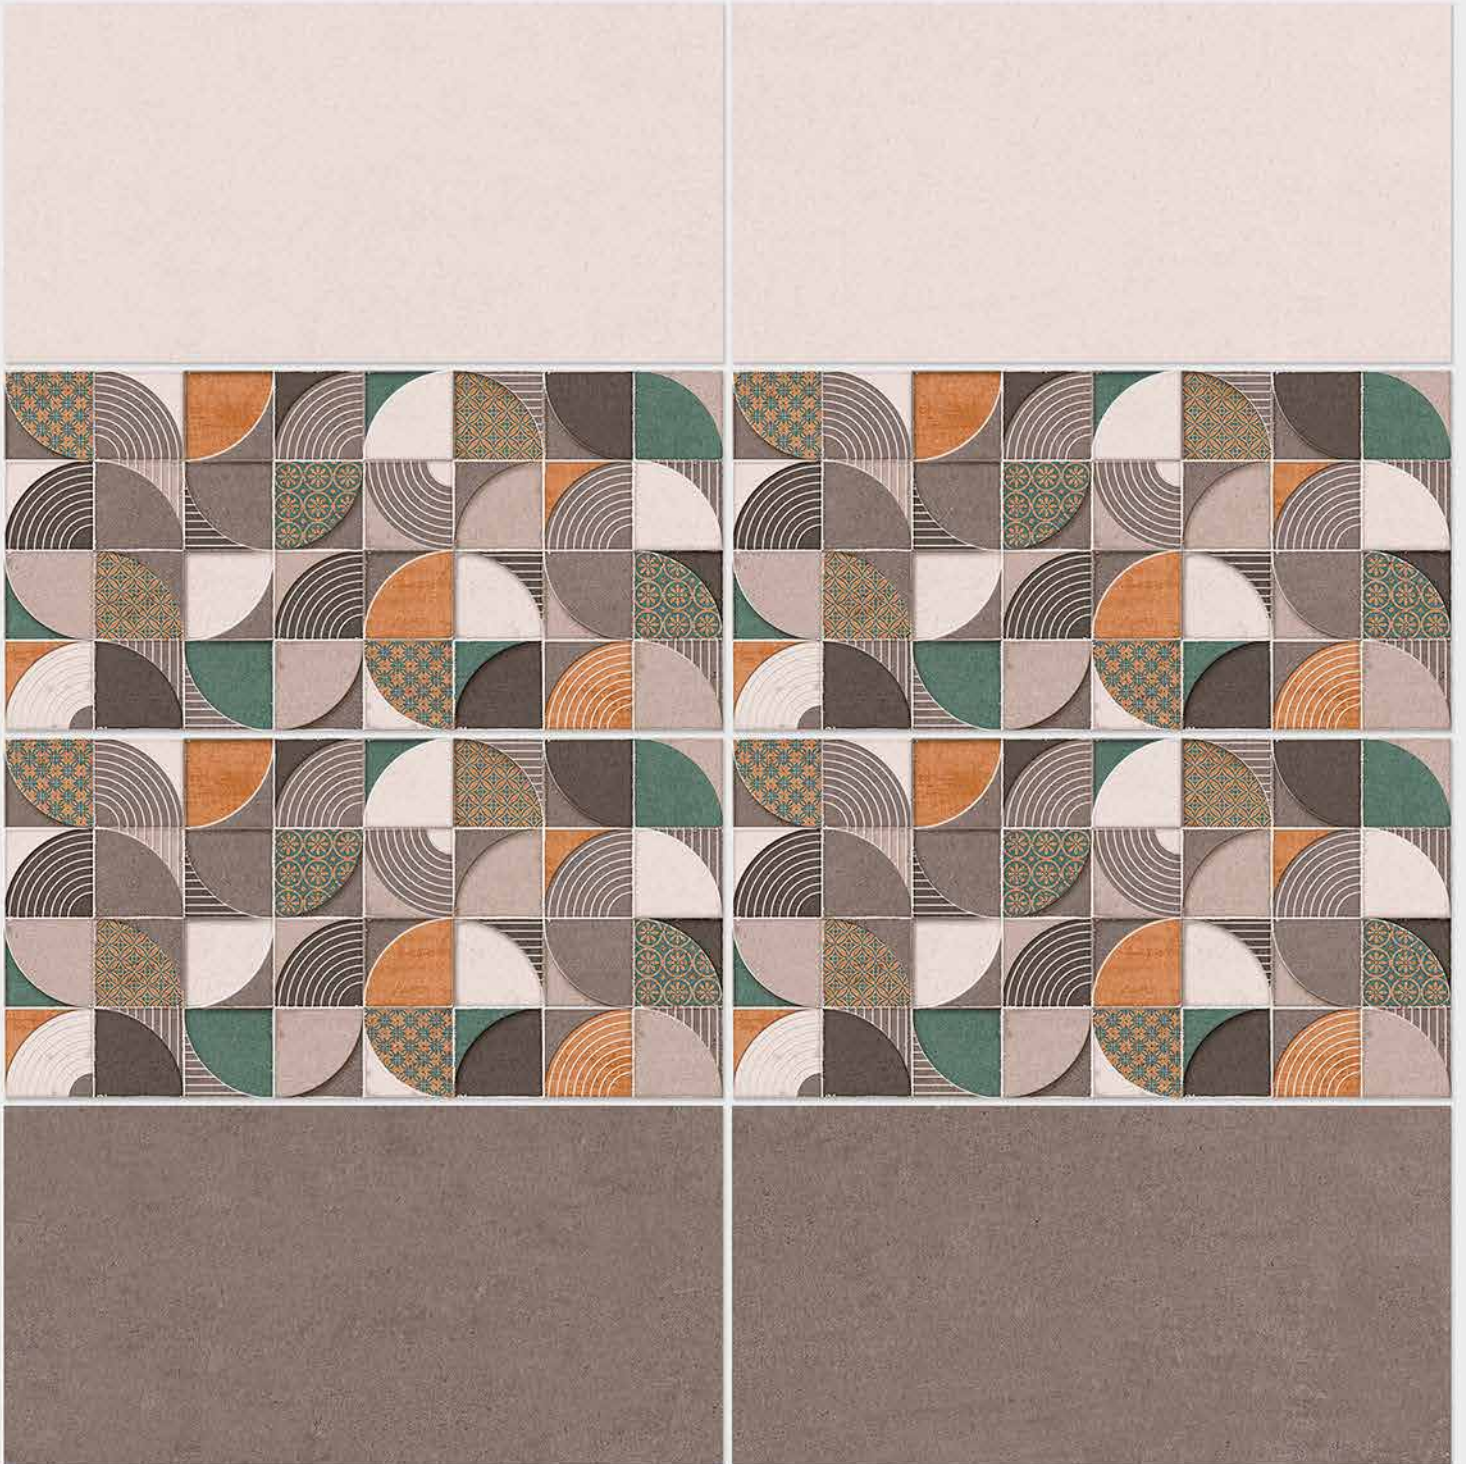

Tile Shown
4047

resistant to salts | eco sustainable | fire proof | frost proof | random design

SIGNUS
C E R A M I C

Finish: **Matt**

4048 L

4048 HL 1

4048 D

DIGITAL 300x
WALL TILES 600mm