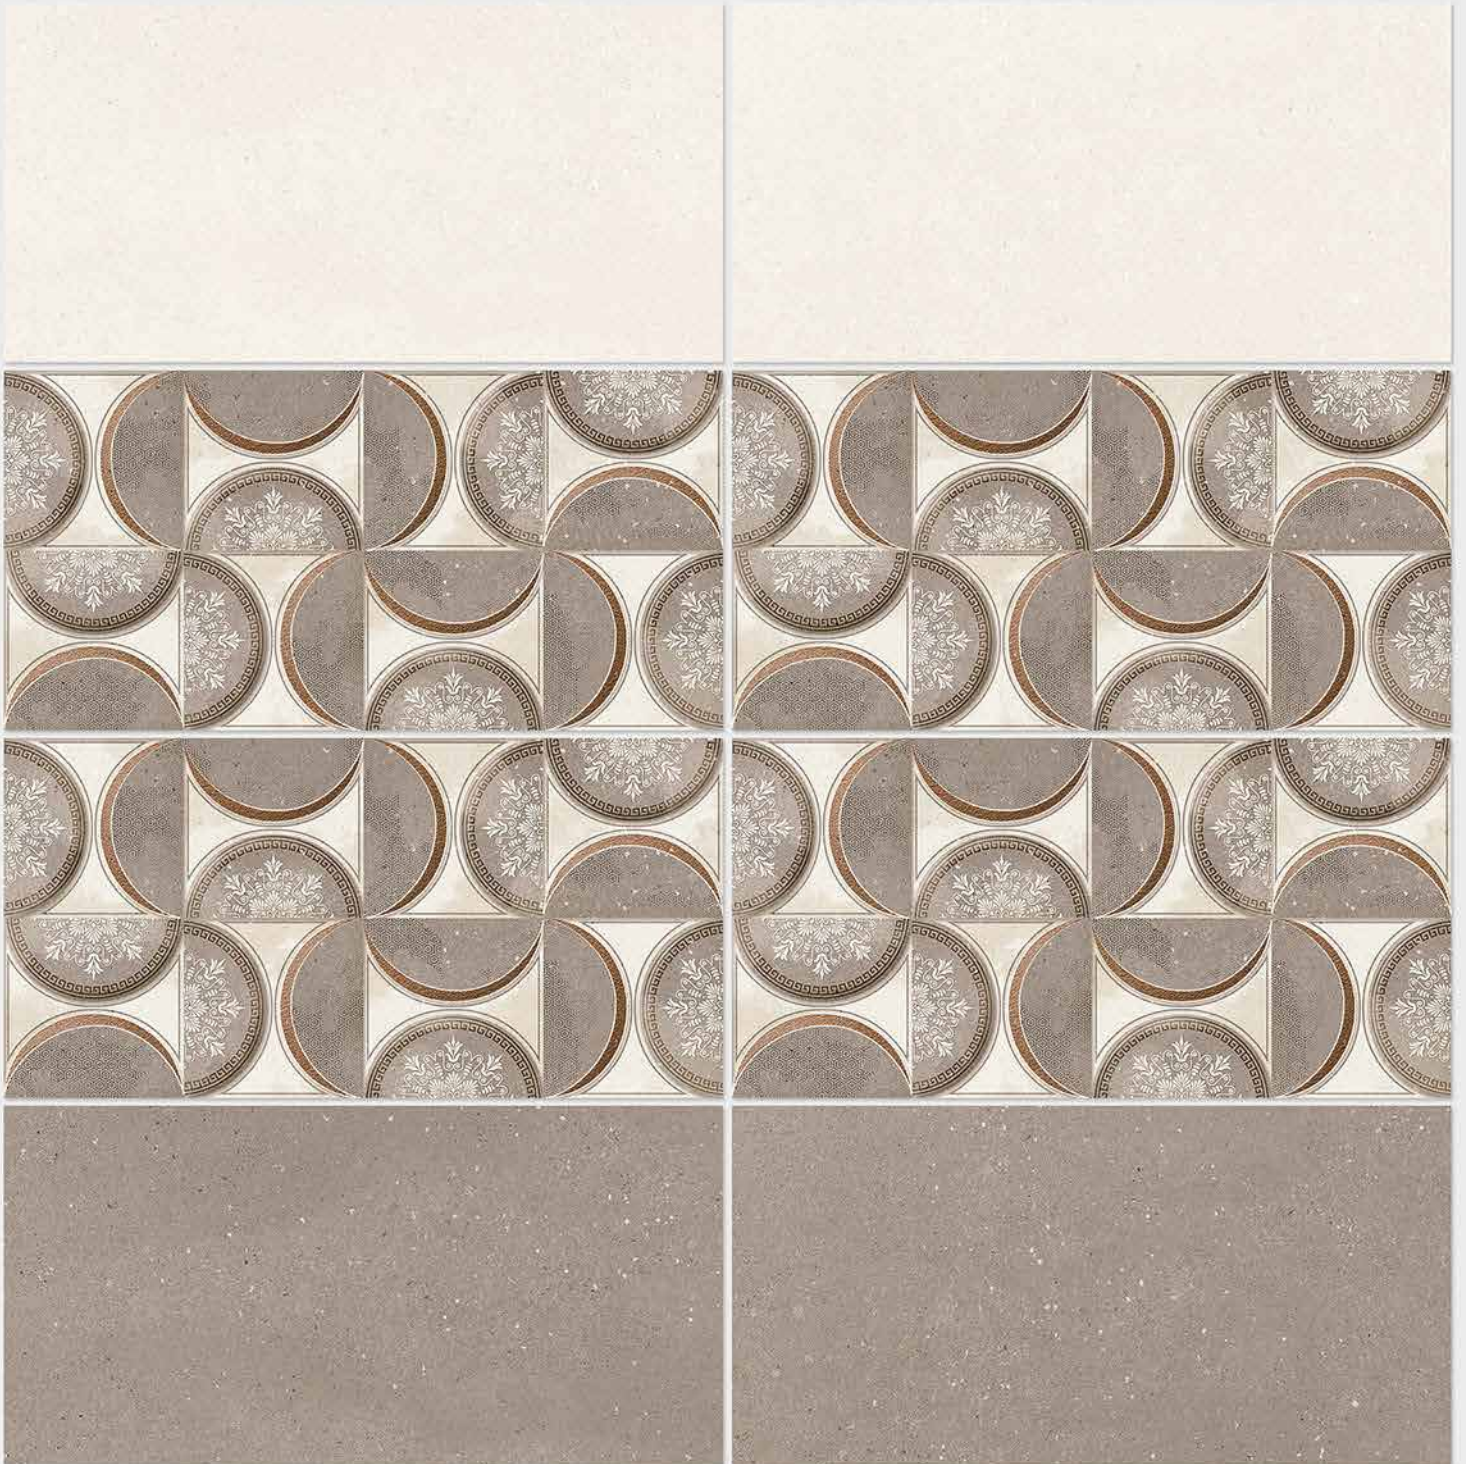

4008 HL 1

4008 D

DIGITAL 300x  
WALL TILES 600mm

**SIGNUS**  
CERAMIC

Tile Shown  
4008

resistant to salts | eco sustainable | fire proof | frost proof | random design

Finish: **Matt**

4009 L