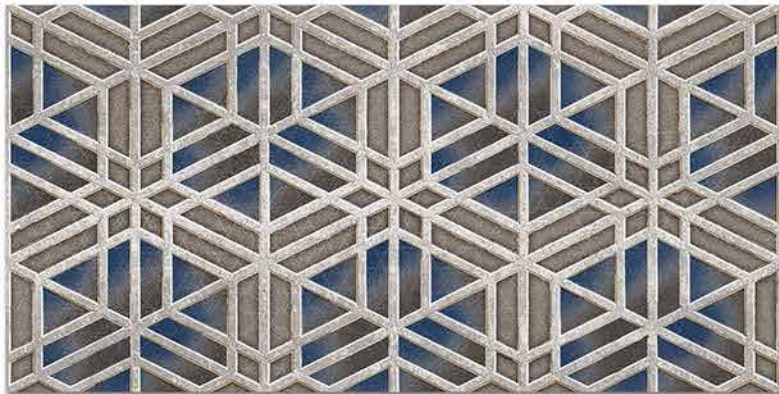

resistant to salts | eco sustainable | fire proof | frost proof | random design

Finish: **Matt**

4025 HL 1

DIGITAL 300x
WALL TILES 600mm