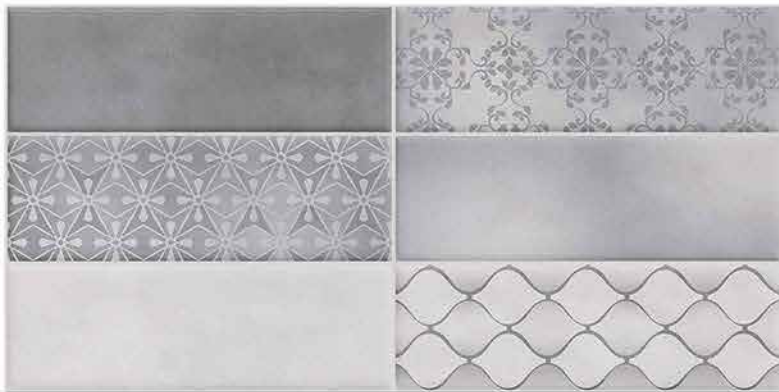

resistant to salts | eco sustainable | fire proof | frost proof | random design

Finish: **Matt**

4014 HL 1

DIGITAL 300x
WALL TILES 600mm