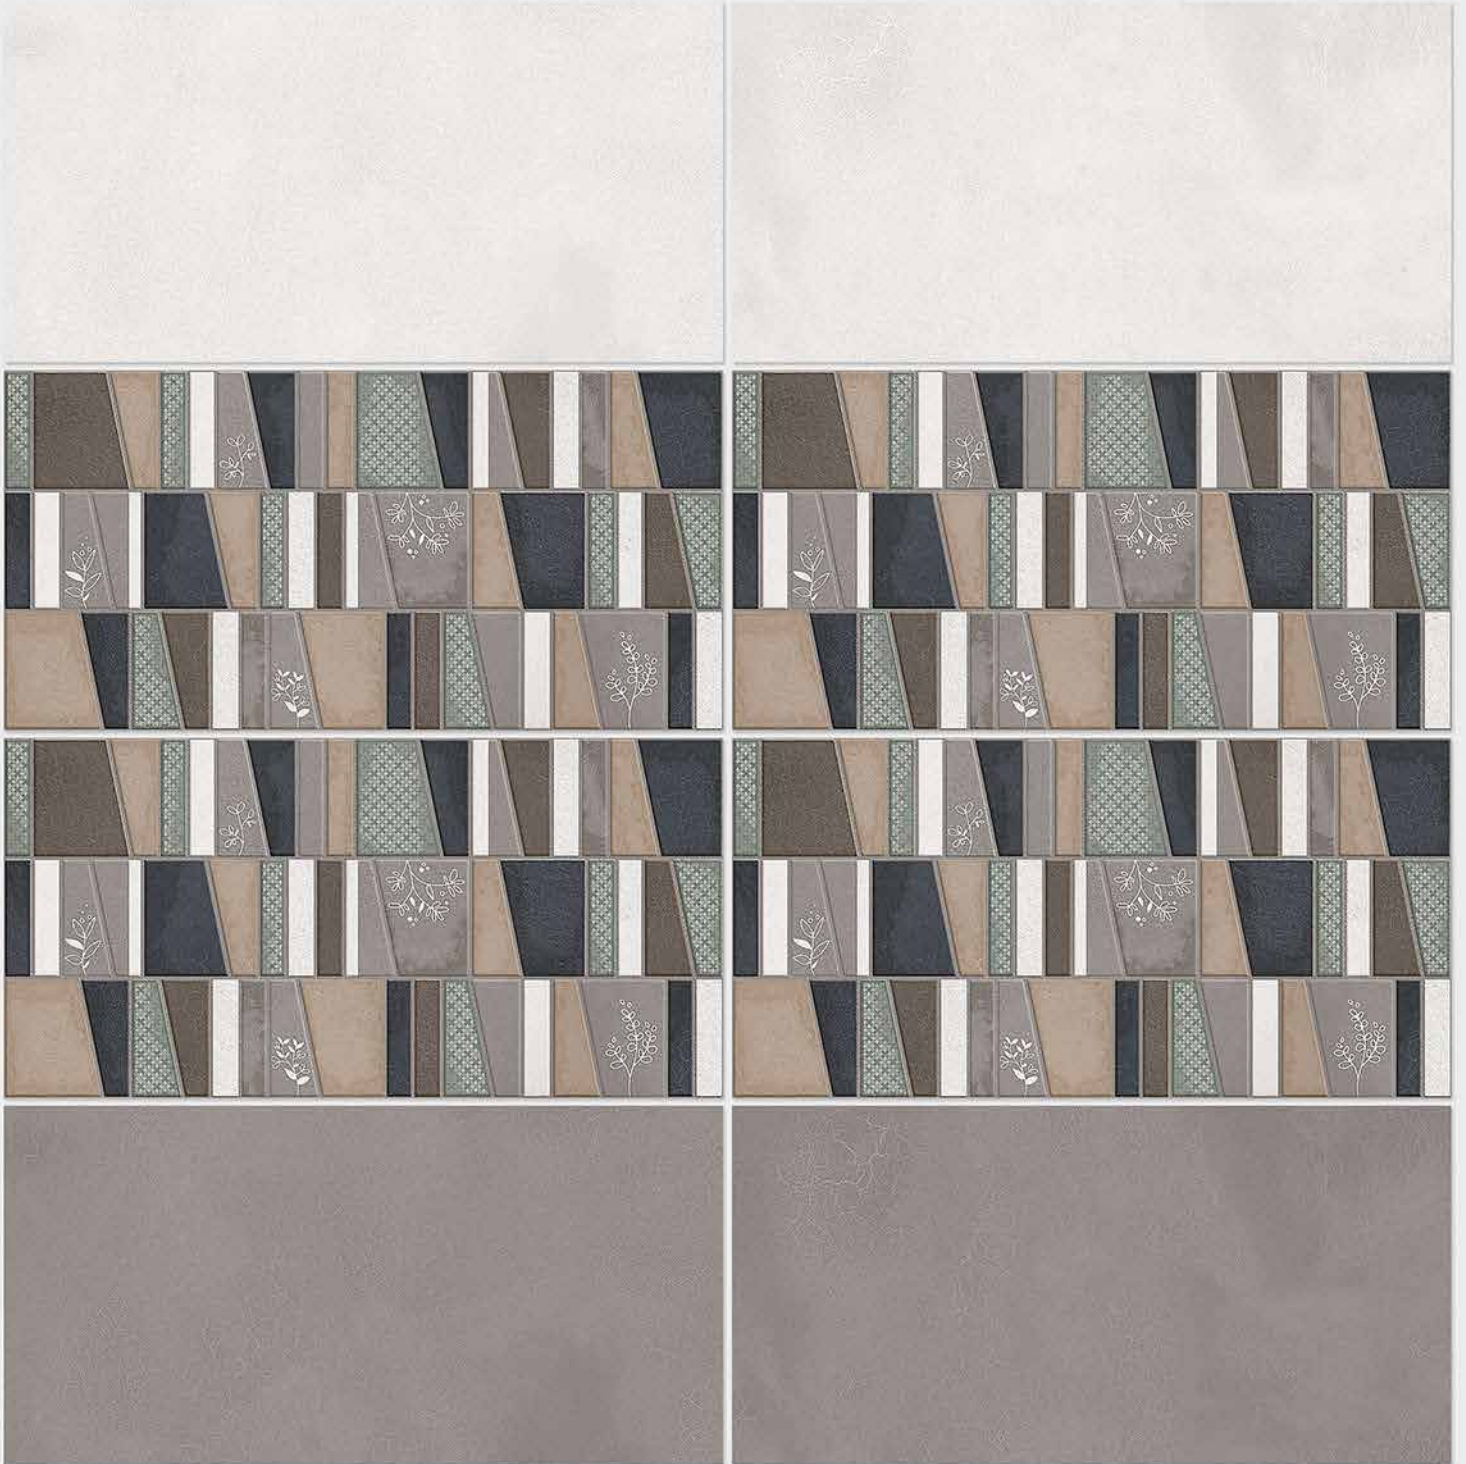

SIGNUS
CERAMIC

Tile Shown
4030