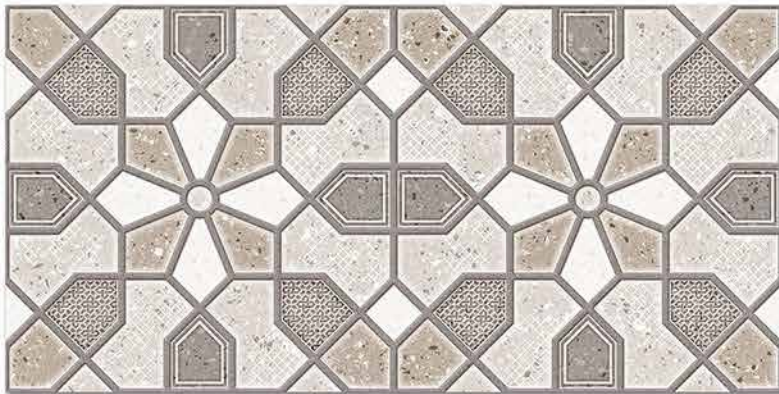

resistant to salts | eco sustainable | fire proof | frost proof | random design

SIGNUS
C E R A M I C

Finish: **Matt**

4012 HL 1

DIGITAL 300x
WALL TILES 600mm