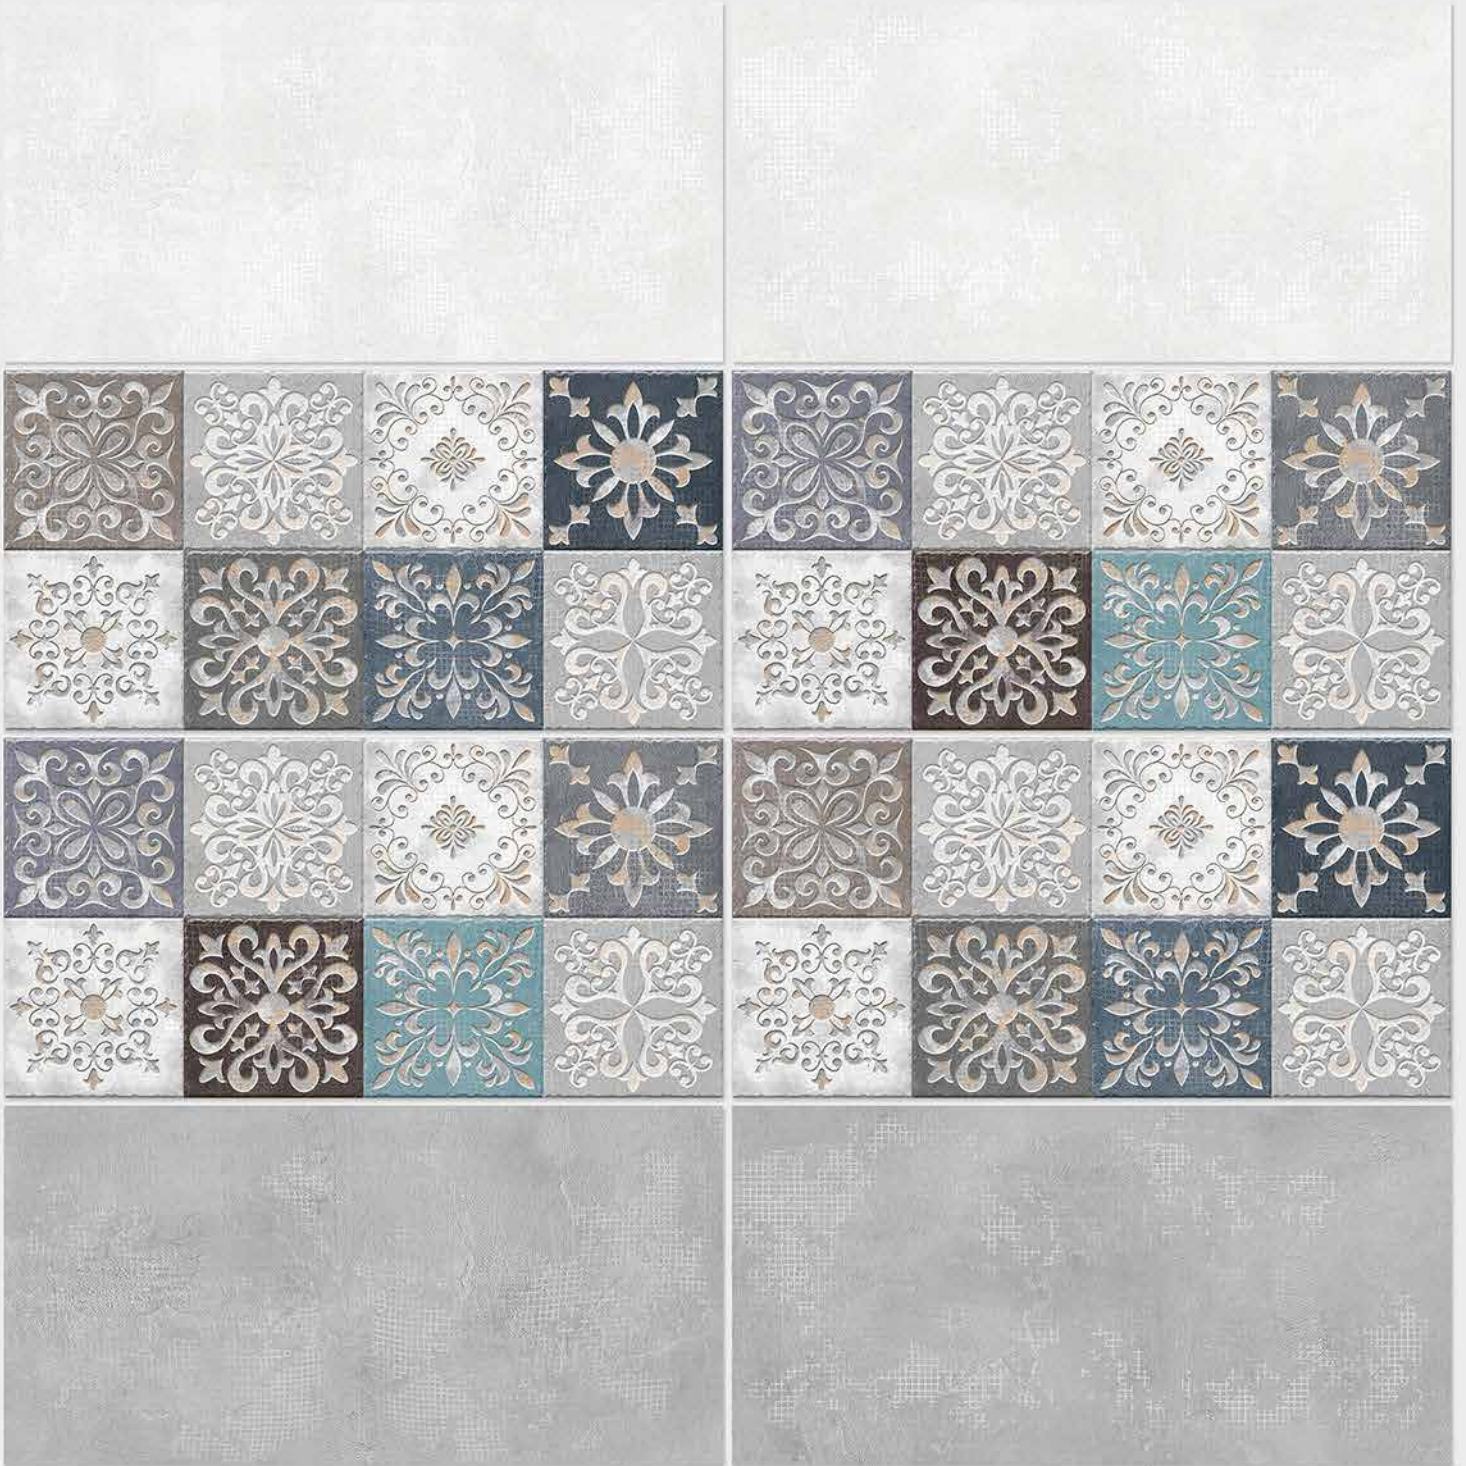

SIGNUS
CERAMIC

Tile Shown
4027