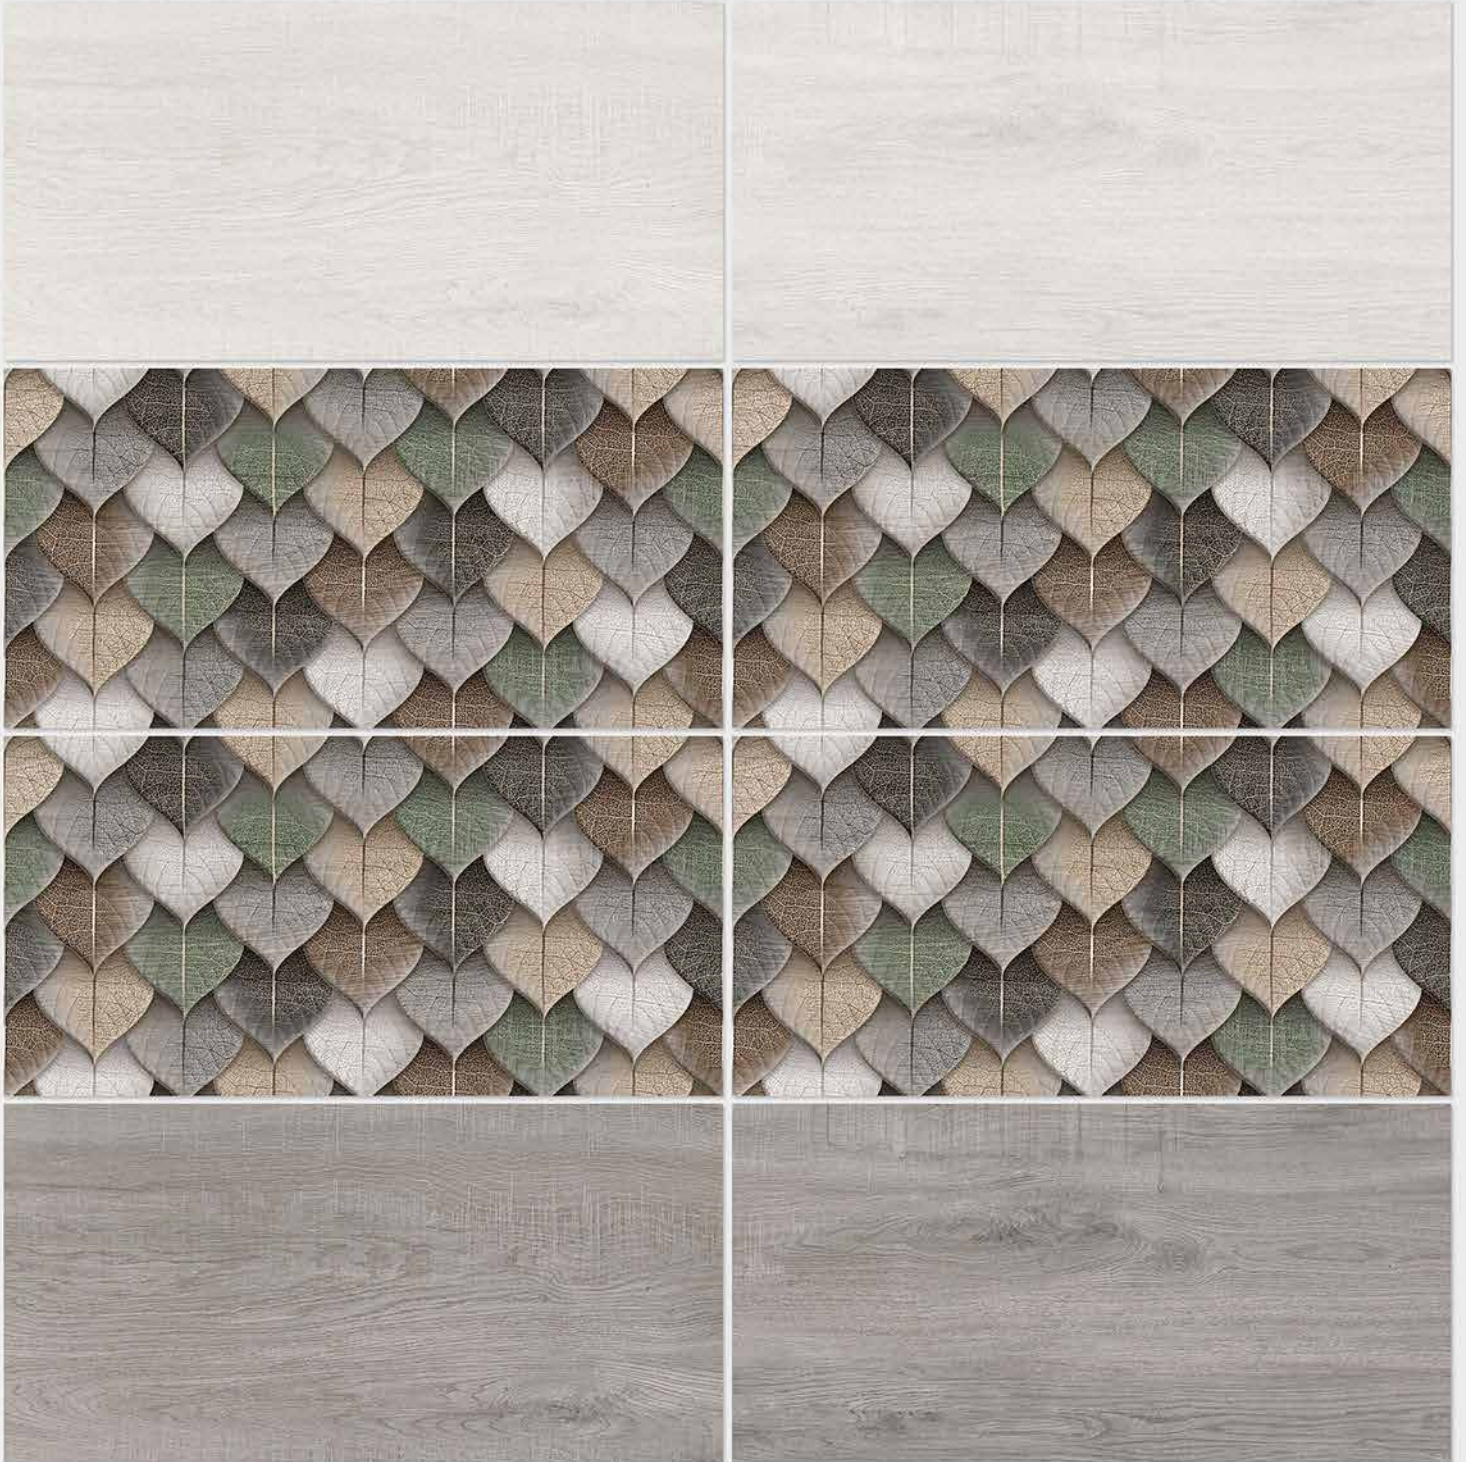

4001 D

DIGITAL 300x  
WALL TILES 600mm

**SIGNUS**  
C E R A M I C

Tile Shown  
4001

resistant to salts | eco sustainable | fire proof | frost proof | random design

**SIGNUS**  
C E R A M I C

Finish: **Matt**