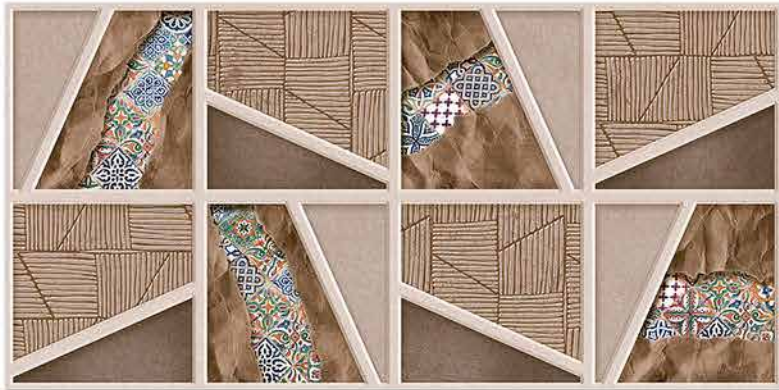

resistant to salts | eco sustainable | fire proof | frost proof | random design

SIGNUS
C E R A M I C

Finish: **Matt**

4023 HL 1

DIGITAL 300x
WALL TILES 600mm