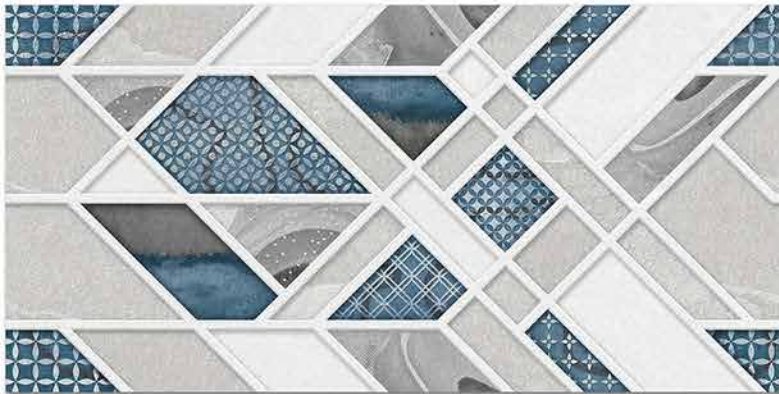

resistant to salts | eco sustainable | fire proof | frost proof | random design

Finish: **Matt**

4024 HL 1

DIGITAL 300x
WALL TILES 600mm