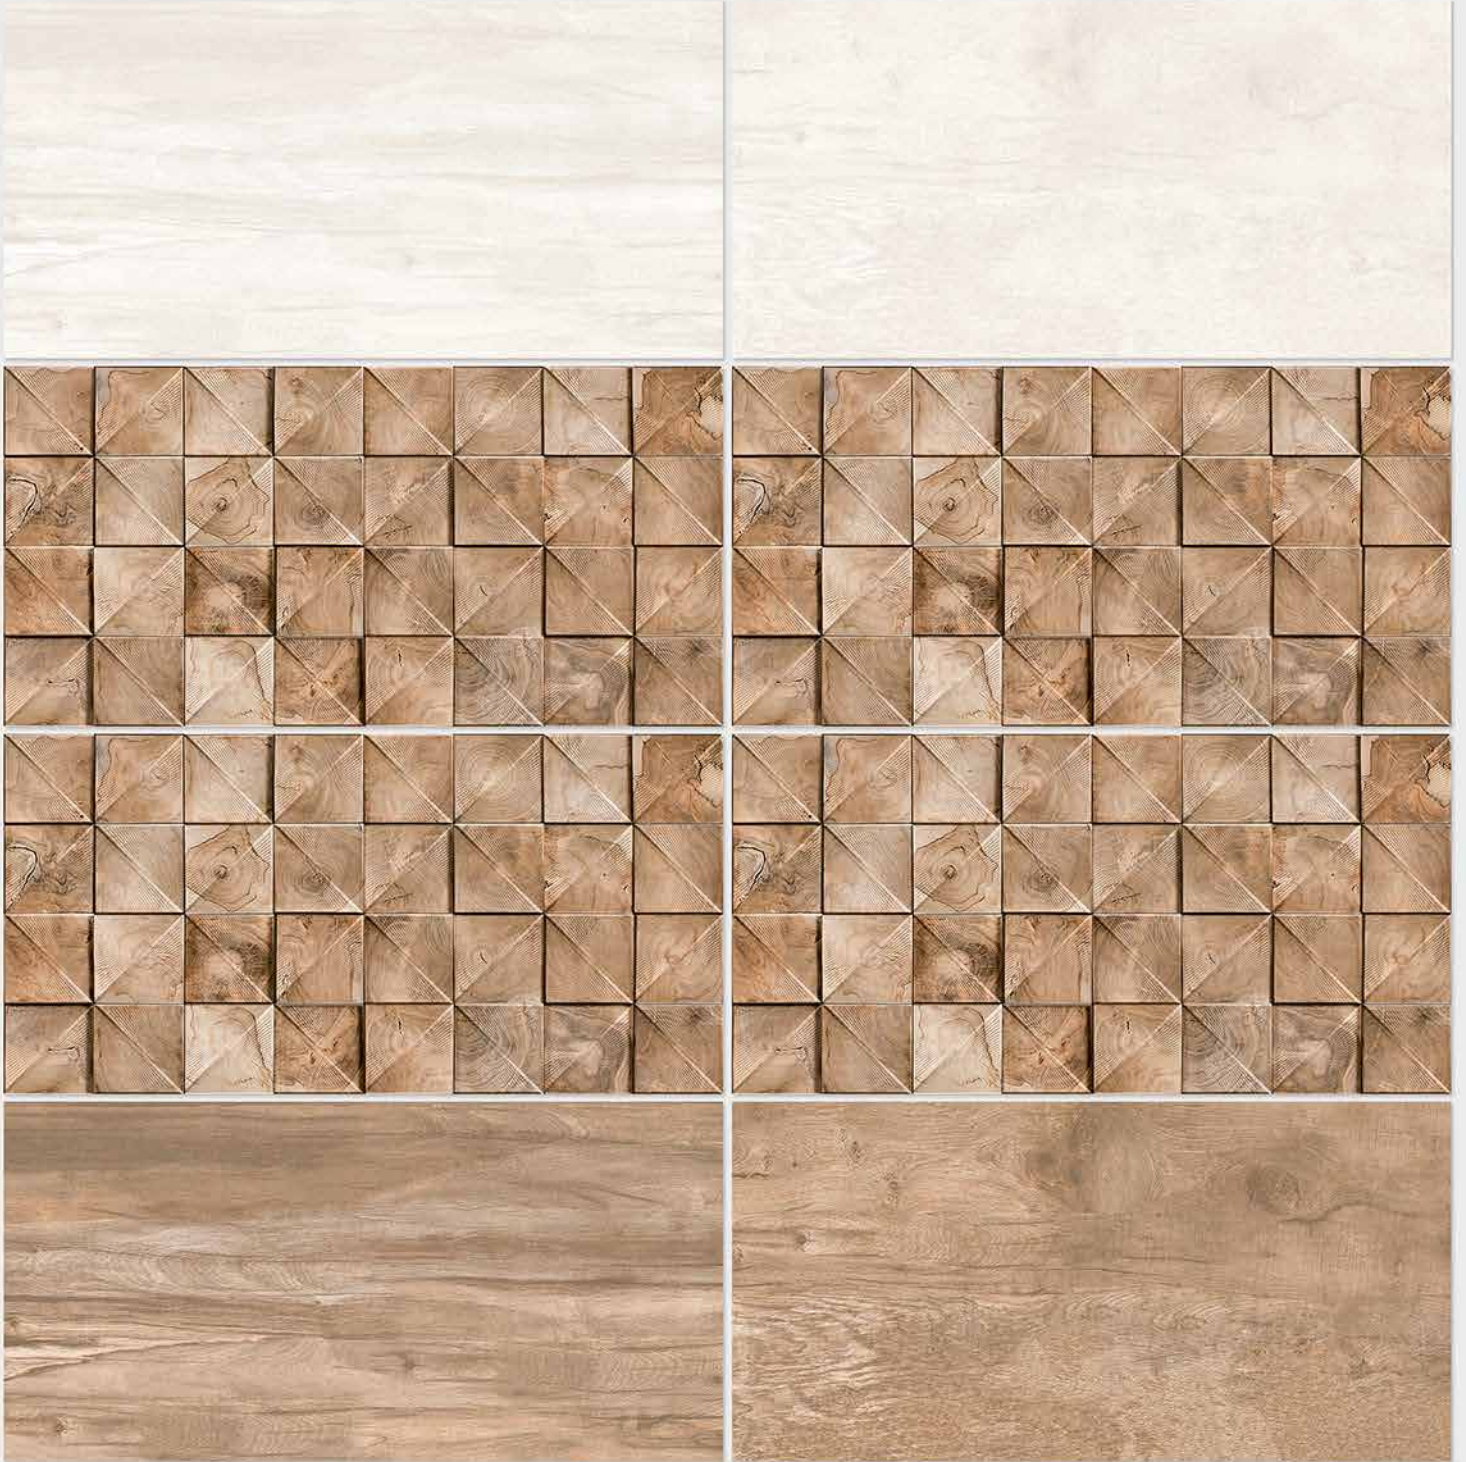

SIGNUS
CERAMIC

Tile Shown
4029