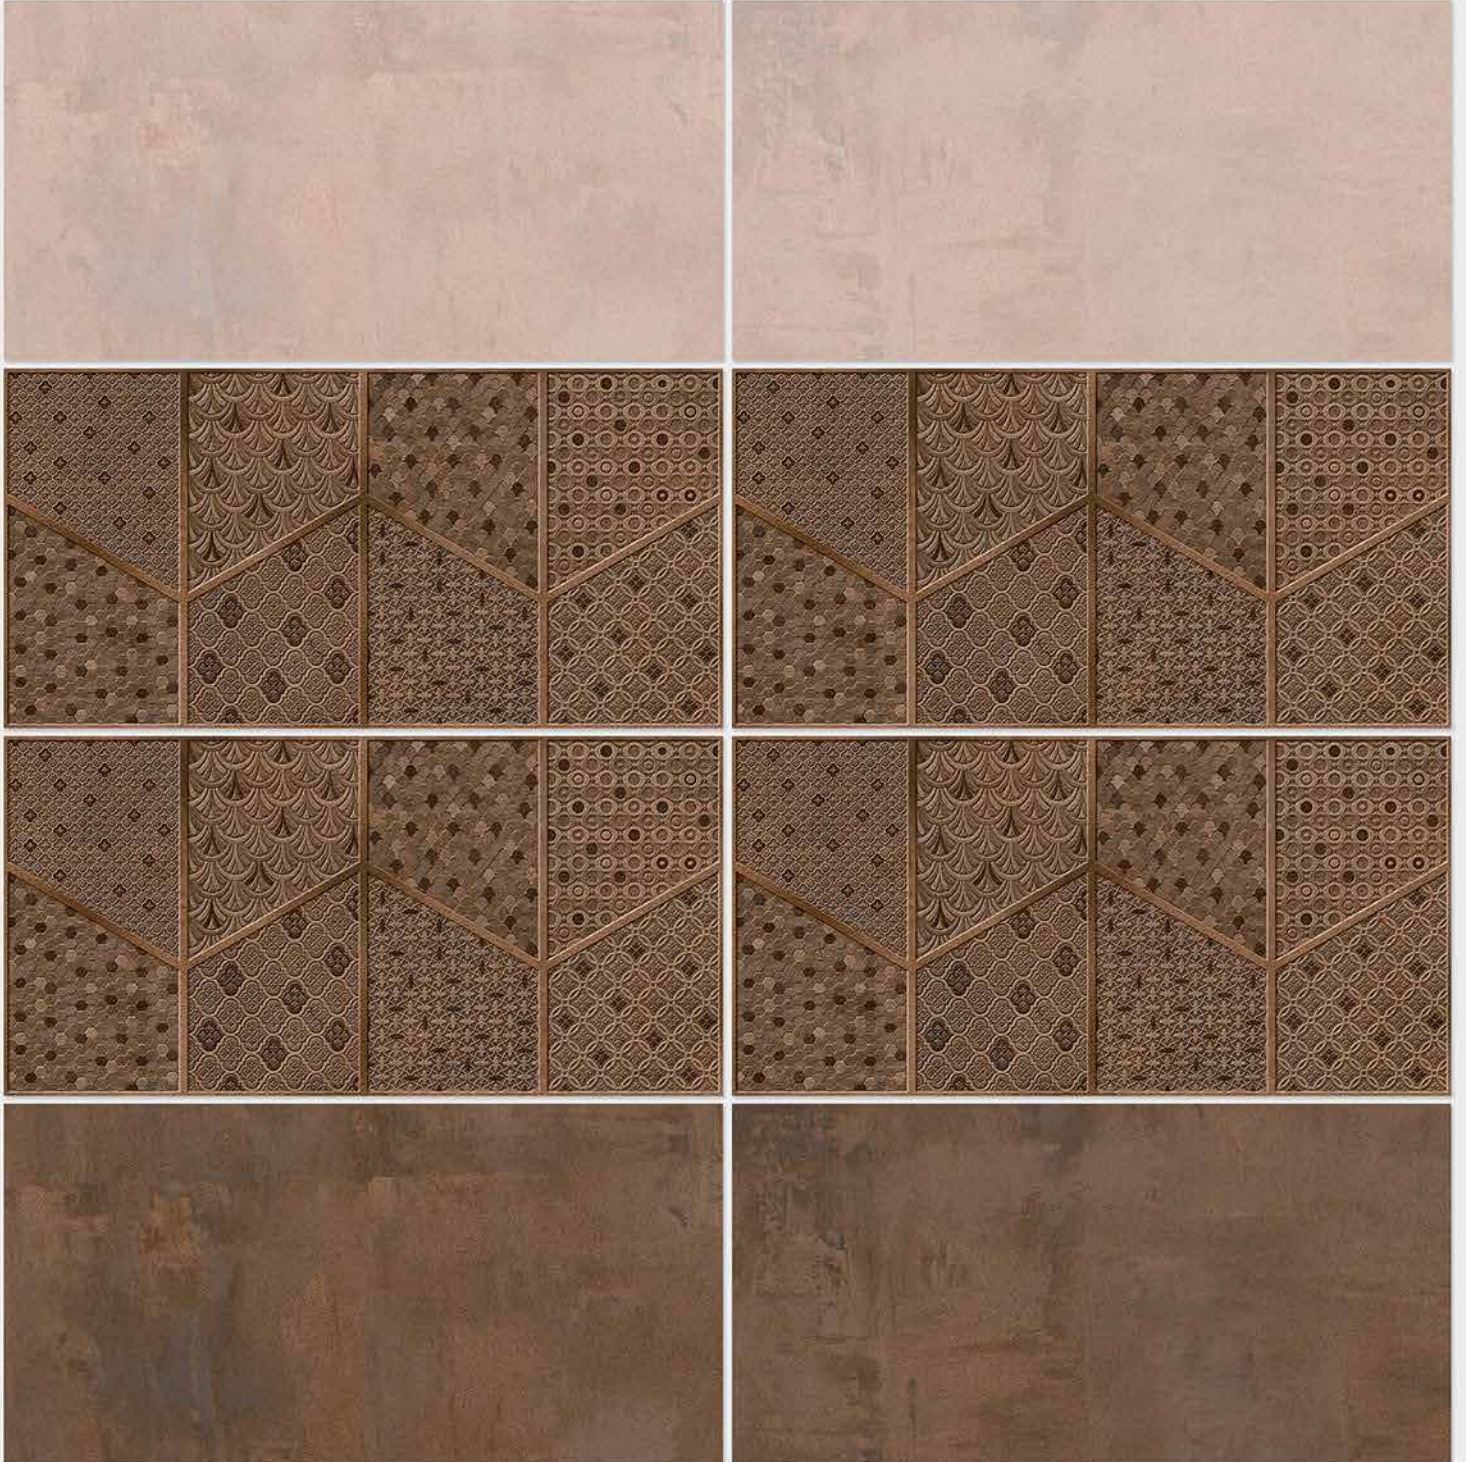

SIGNUS
CERAMIC

Tile Shown
4006