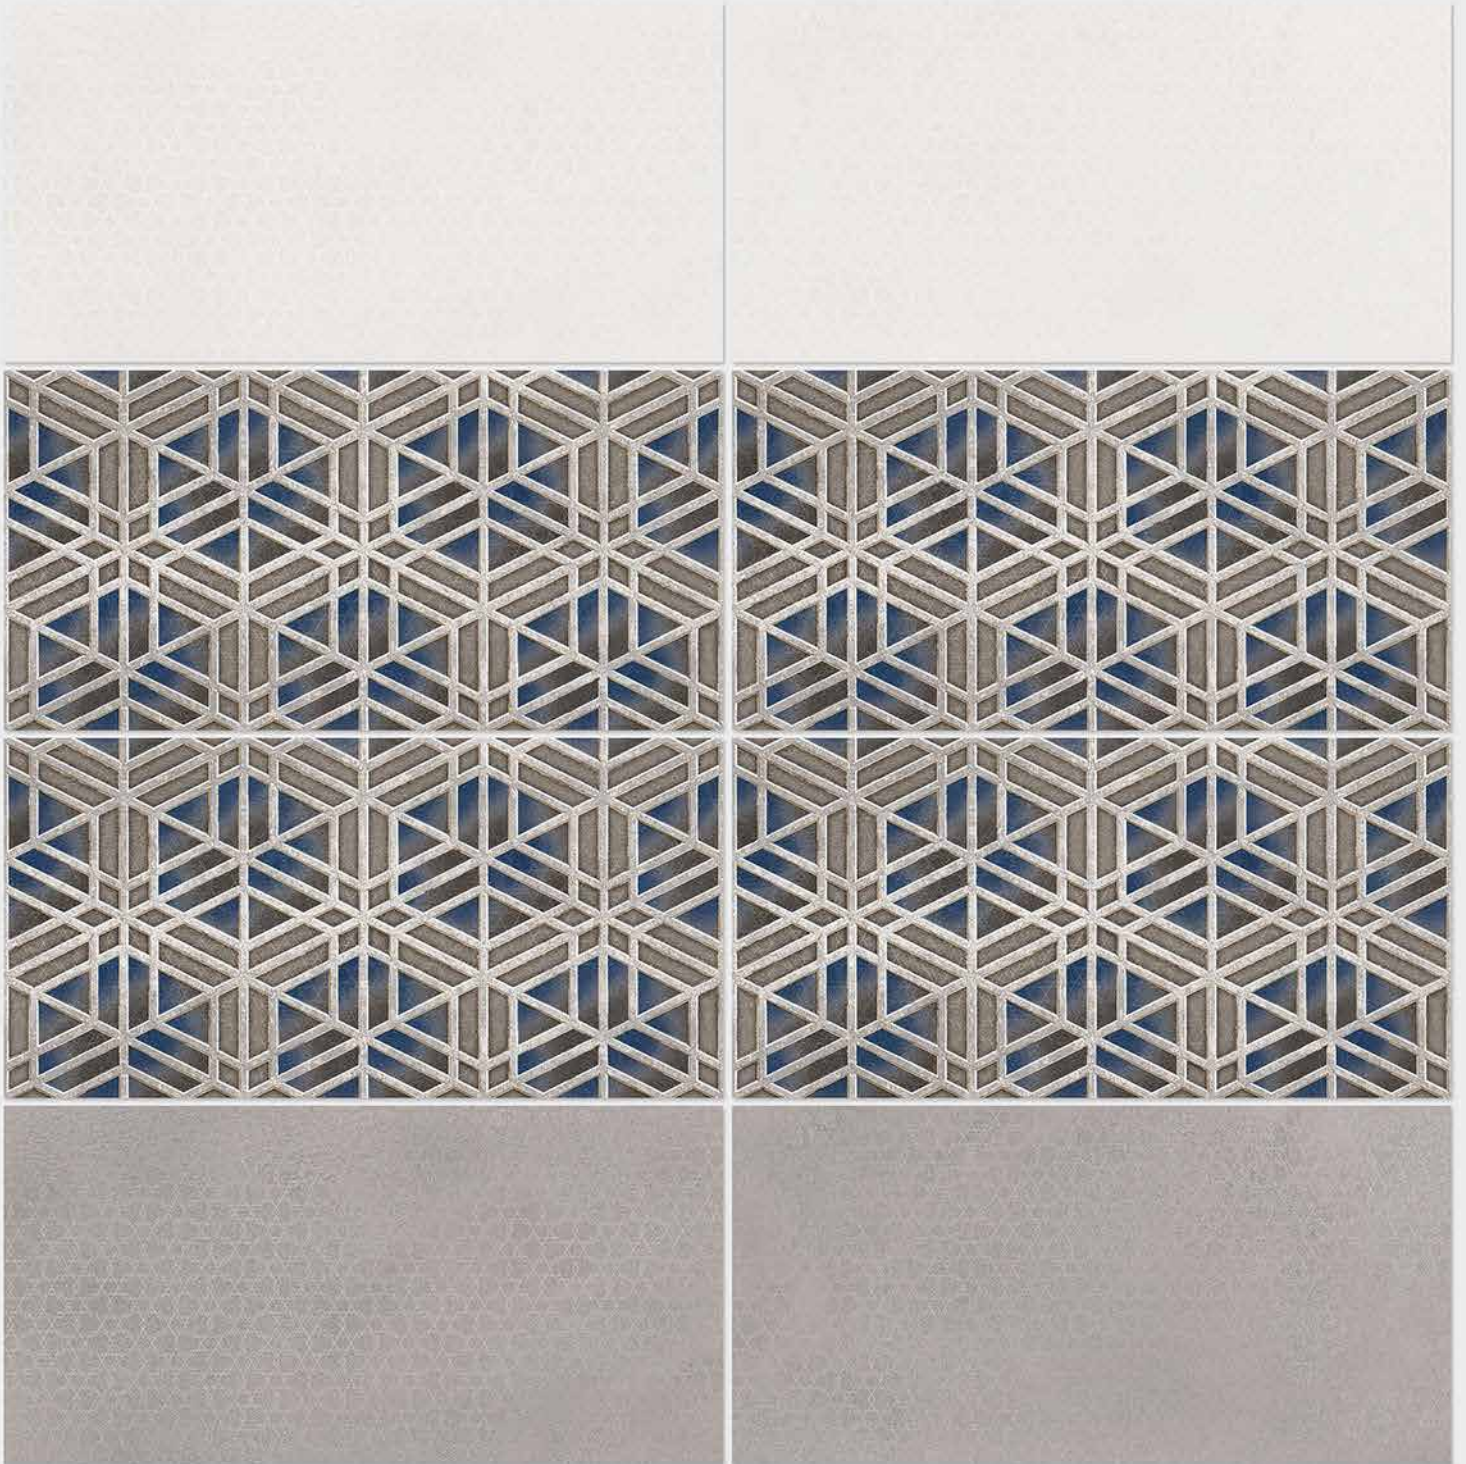

resistant to salts | eco sustainable | fire proof | frost proof | random design

Finish: **Matt**

4025 L

4025 HL 1

4025 D

DIGITAL 300x  
WALL TILES 600mm

**SIGNUS**  
C E R A M I C

Tile Shown  
4025