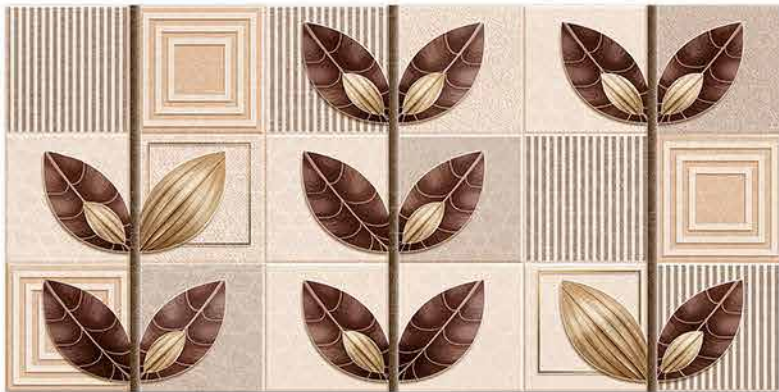

resistant to salts | eco sustainable | fire proof | frost proof | random design

SIGNUS
C E R A M I C

Finish: **Matt**

4010 HL 1

DIGITAL 300x
WALL TILES 600mm