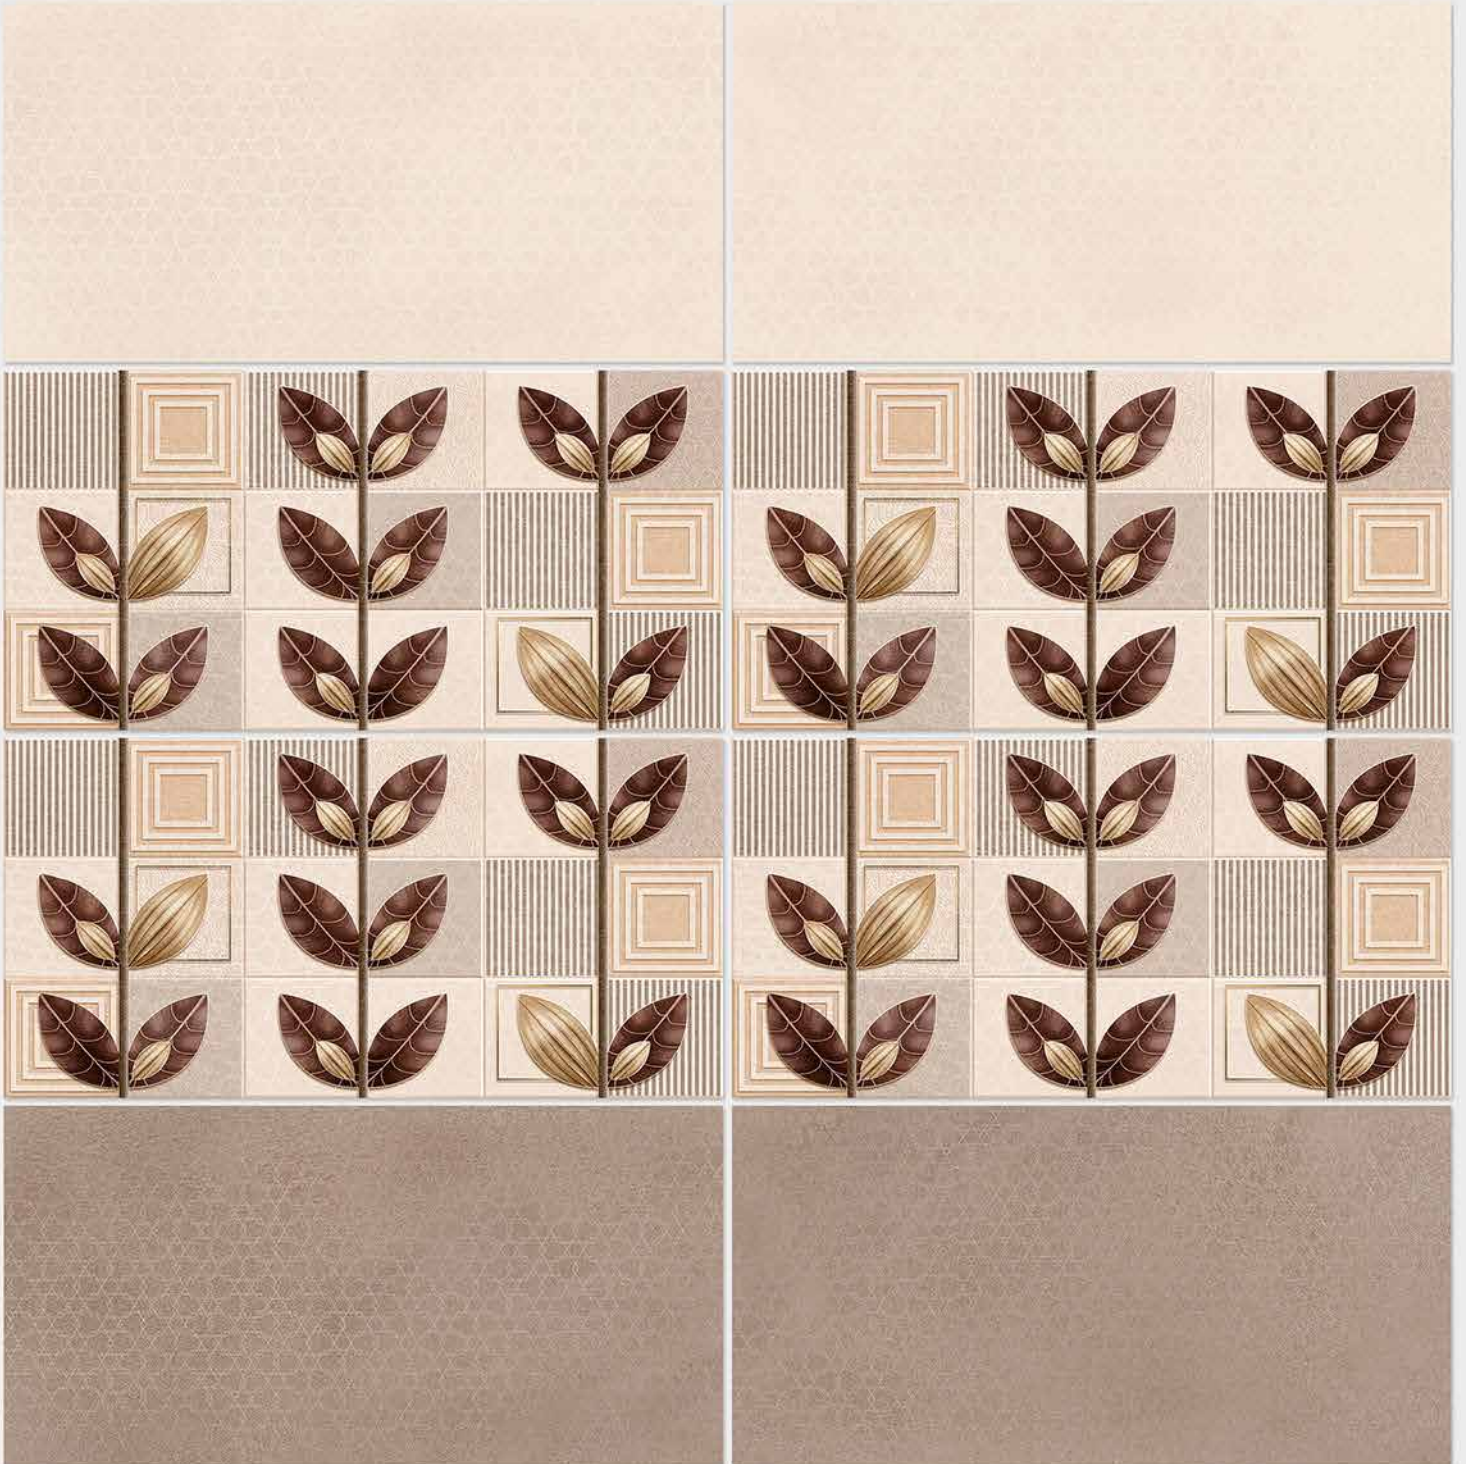

4010 L

4010 HL 1

4010 D

DIGITAL 300x  
WALL TILES 600mm

**SIGNUS**  
CERAMIC

Tile Shown  
4010

resistant to salts | eco sustainable | fire proof | frost proof | random design

**SIGNUS**  
C E R A M I C