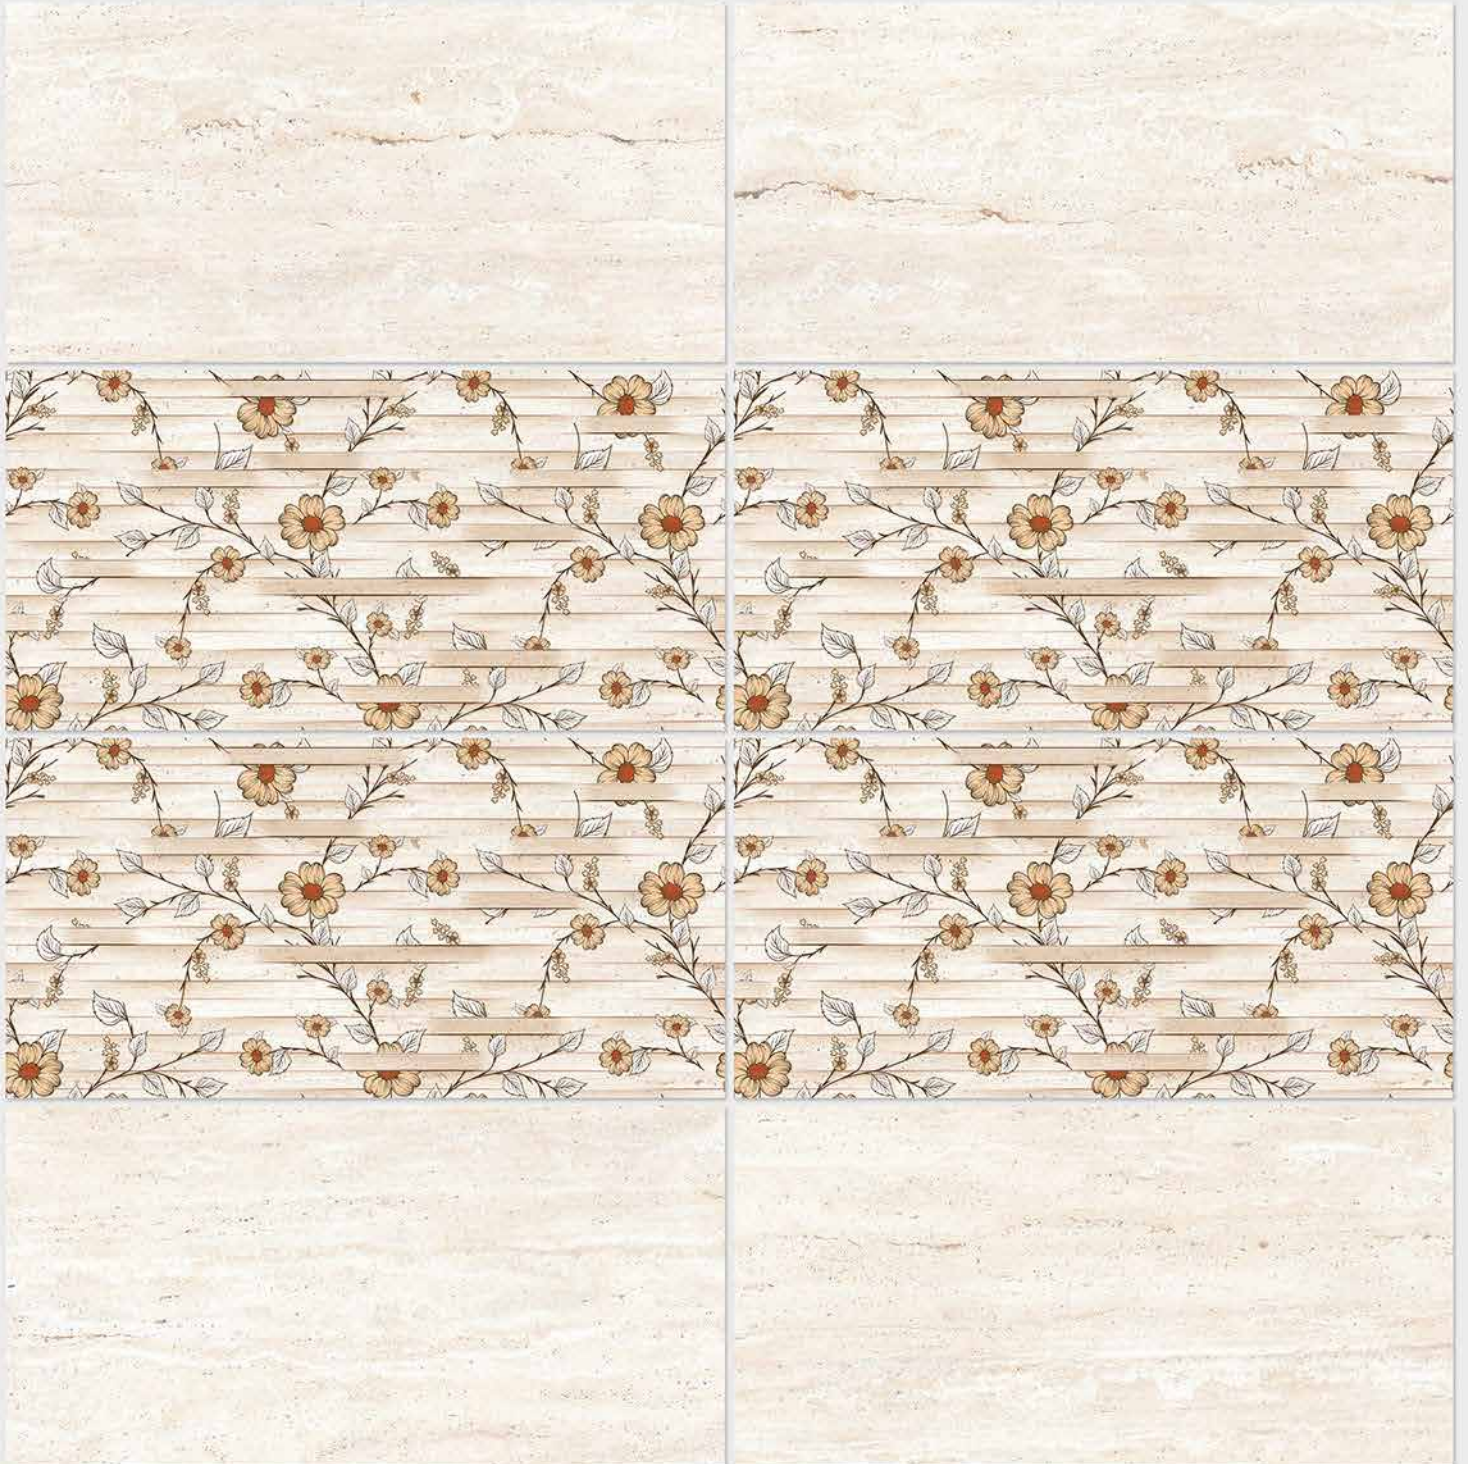

resistant to salts | eco sustainable | fire proof | frost proof | random design

**SIGNUS**  
C E R A M I C

Finish: **Matt**

4005 L

4005 HL 1

4005 L

DIGITAL 300x  
WALL TILES 600mm

**SIGNUS**  
CERAMIC