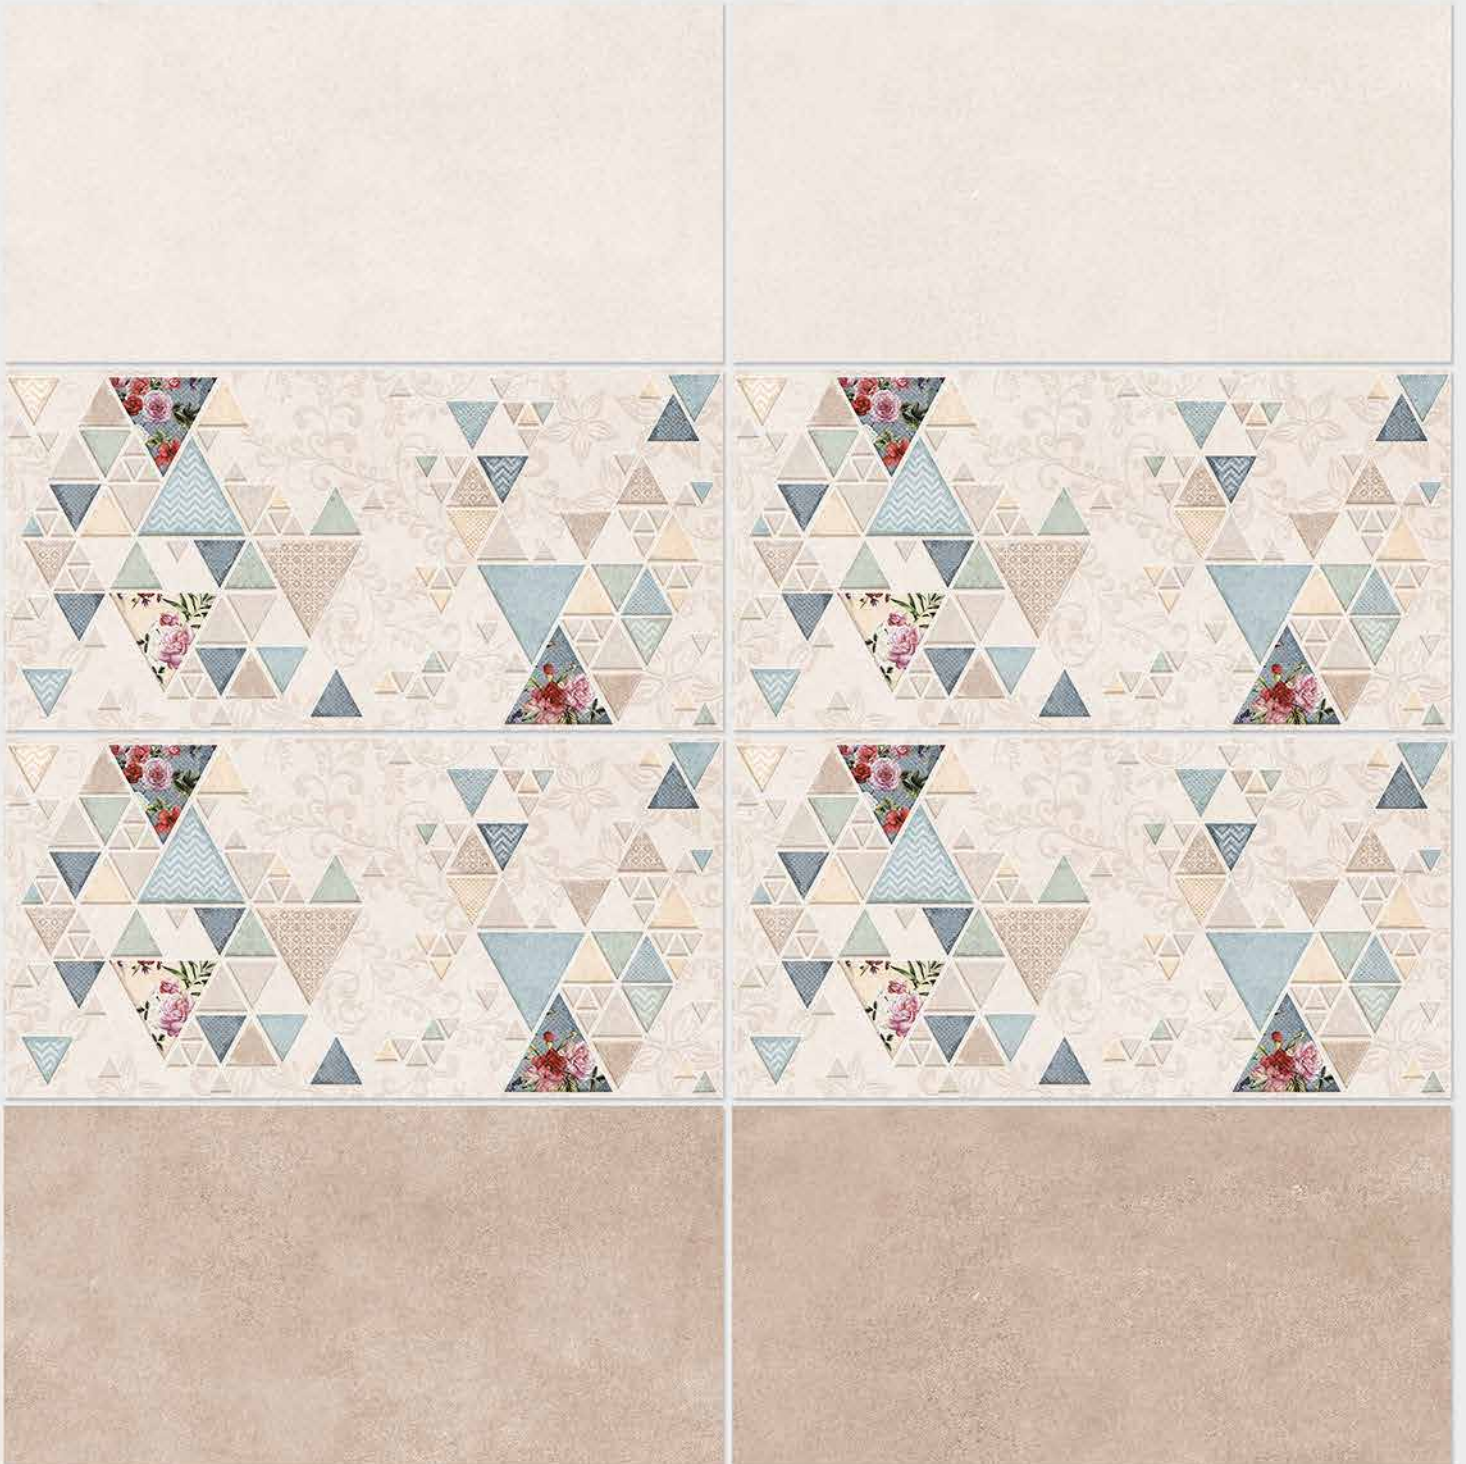

SIGNUS
CERAMIC

Tile Shown
4018