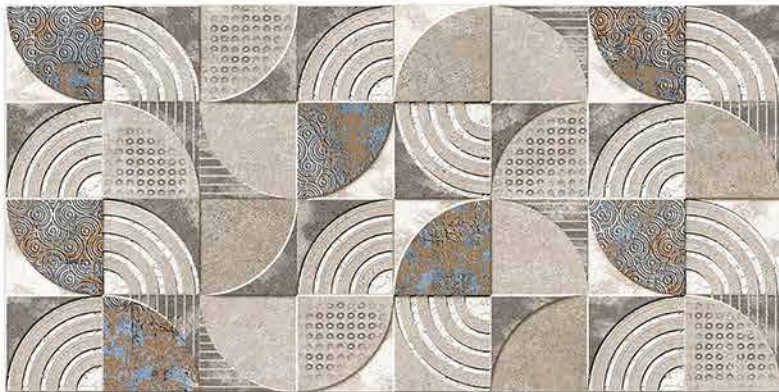

resistant to salts | eco sustainable | fire proof | frost proof | random design

SIGNUS
C E R A M I C

Finish: **Matt**

4033 HL 1

DIGITAL 300x
WALL TILES 600mm