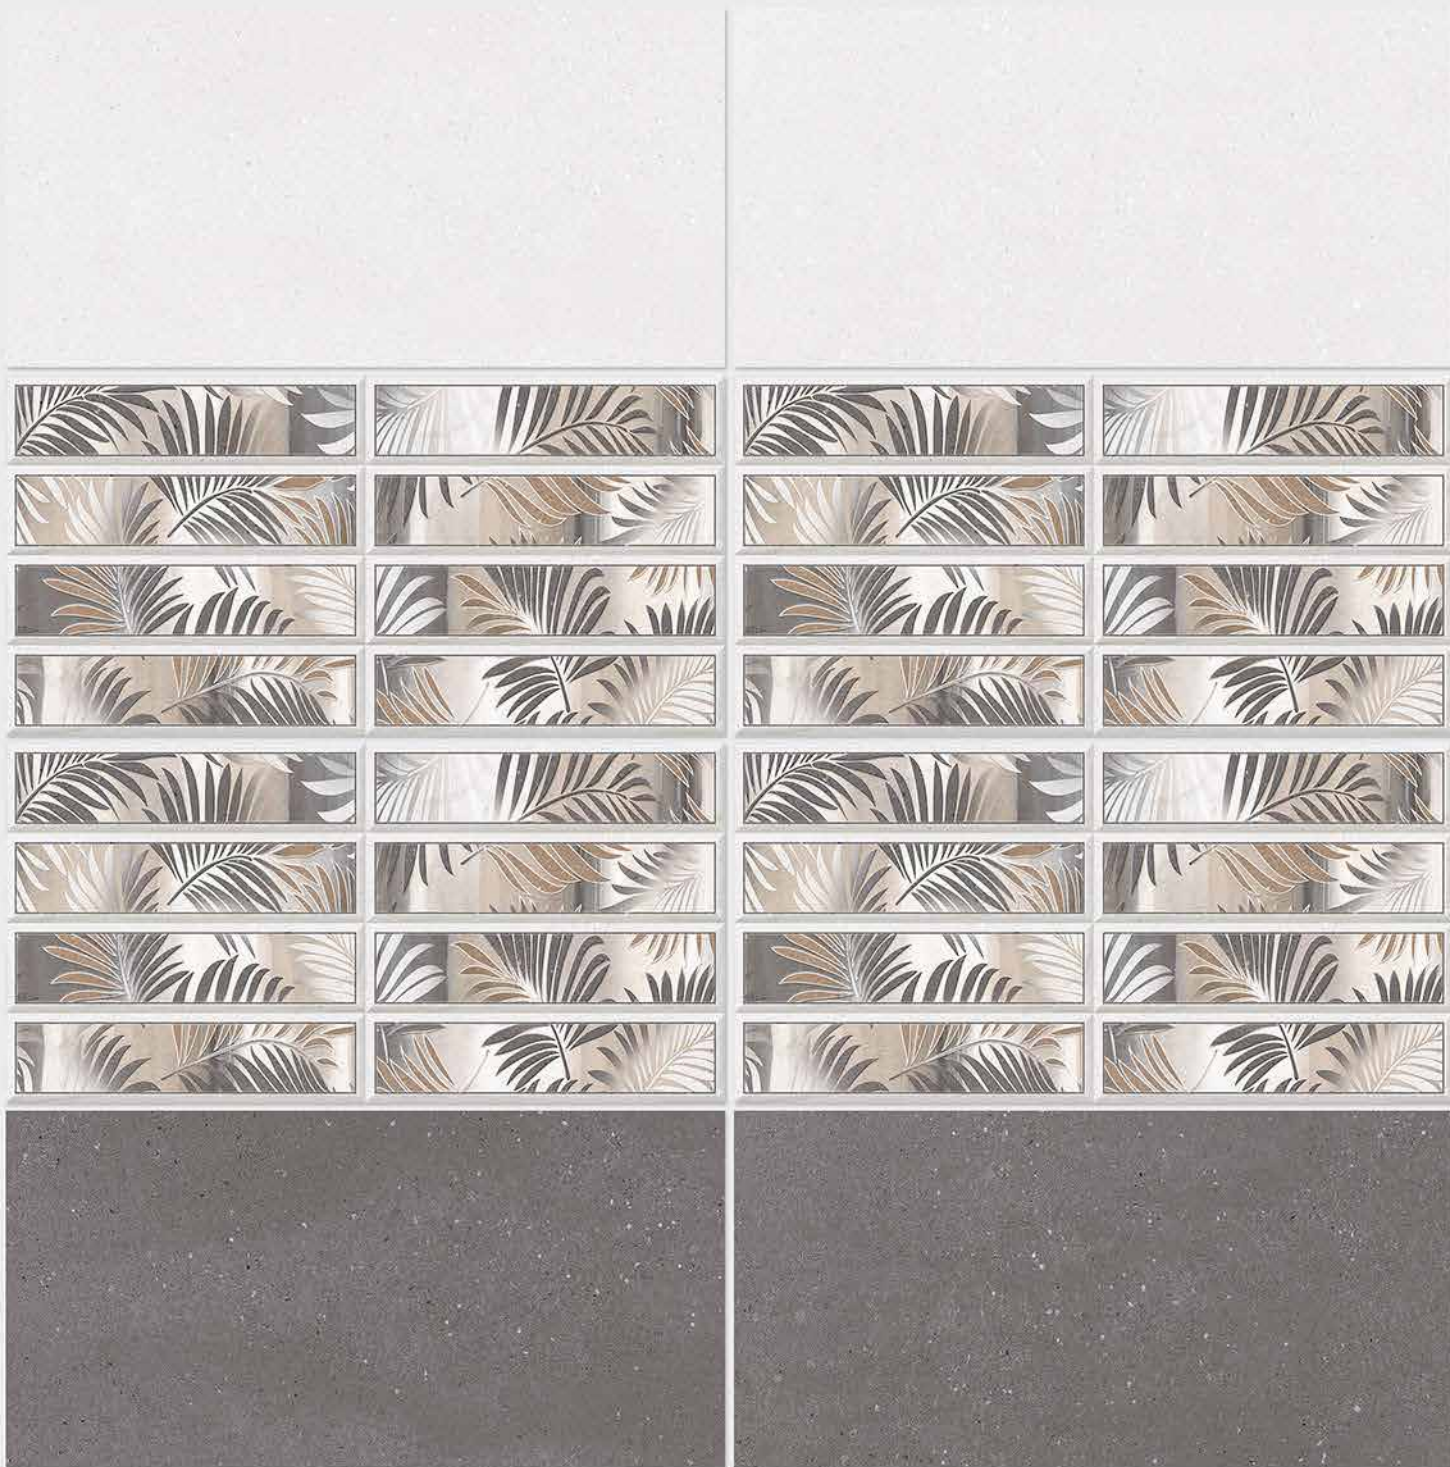

SIGNUS
CERAMIC

Tile Shown
4019