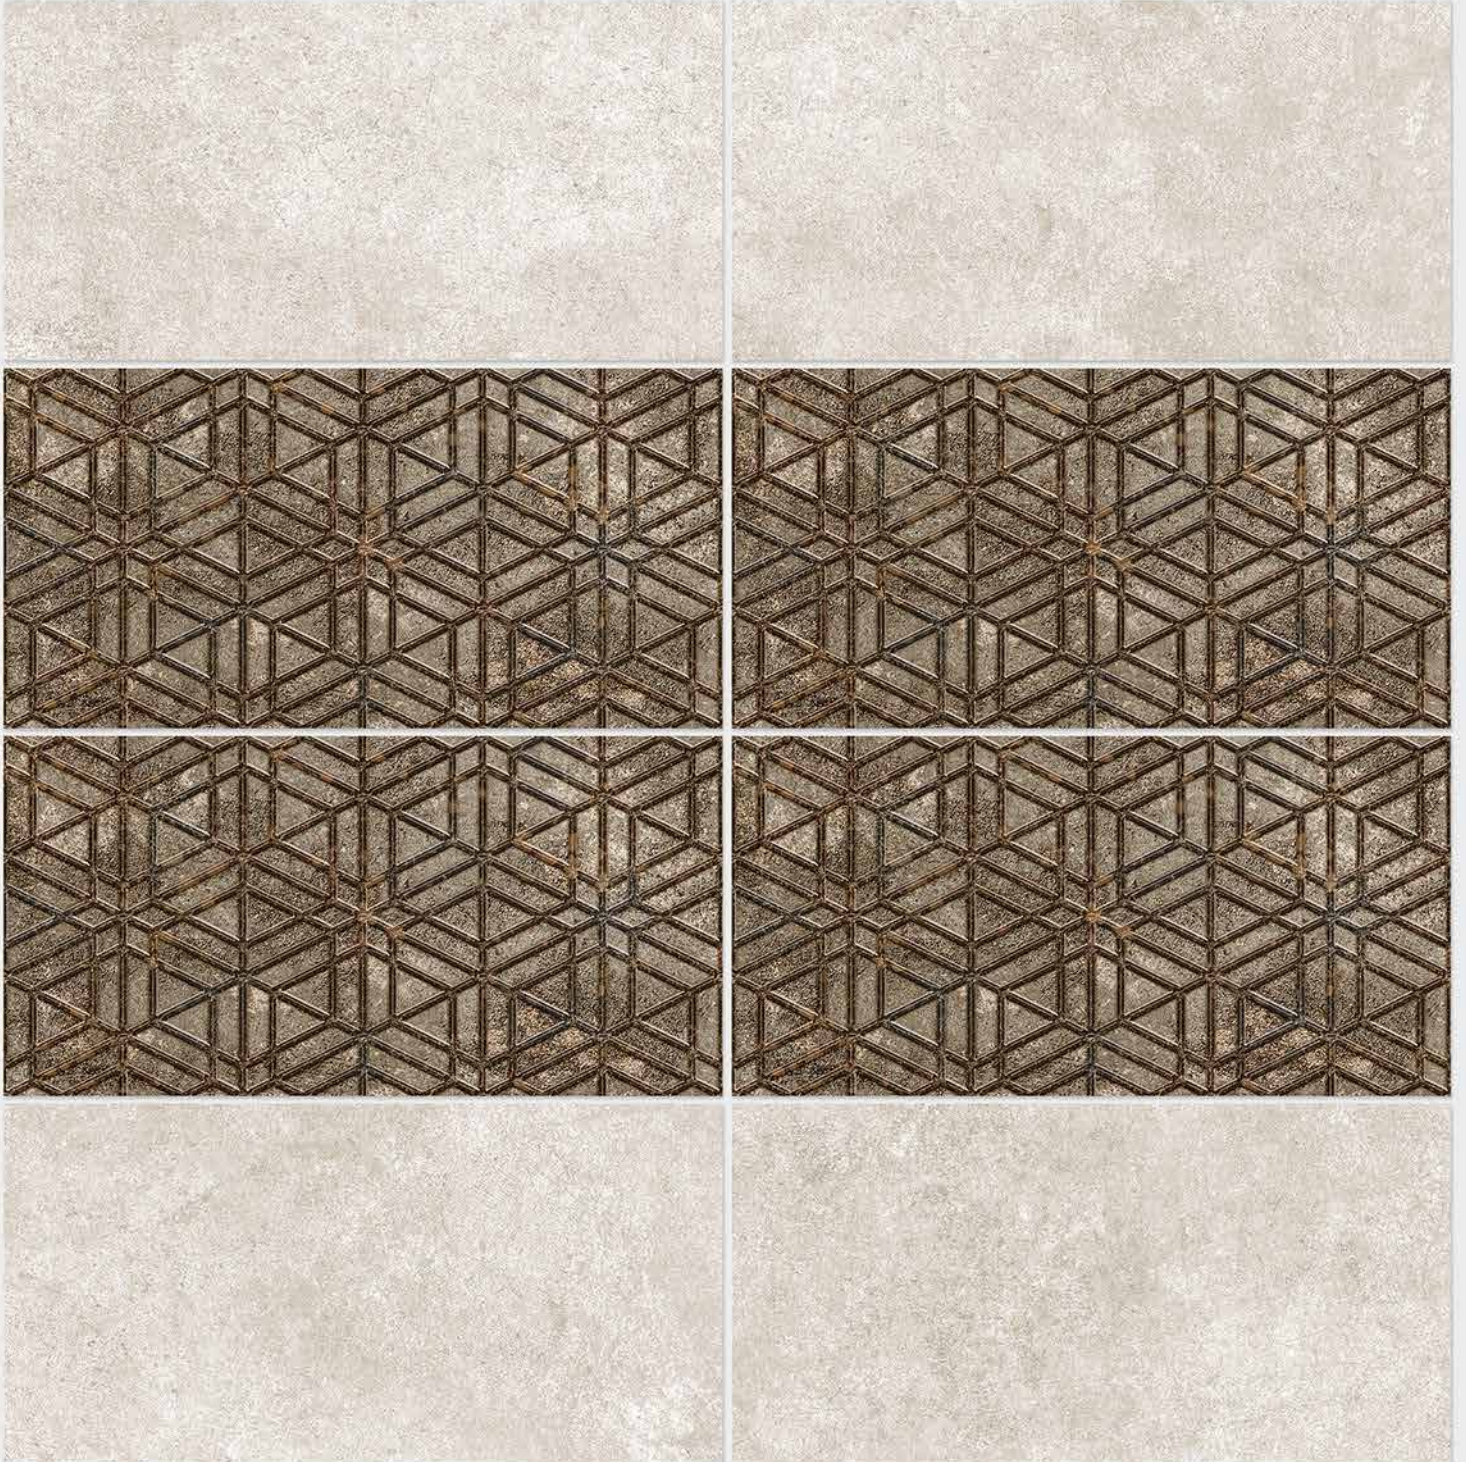

SIGNUS
C E R A M I C

Tile Shown
4020