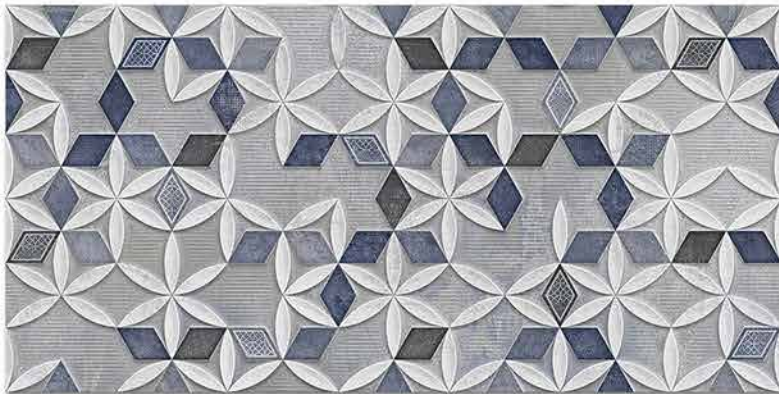

**SIGNUS**  
CERAMIC

Tile Shown  
4006

resistant to salts | eco sustainable | fire proof | frost proof | random design

**SIGNUS**  
C E R A M I C

Finish: **Matt**

4007 L

4007 HL 1

4007 D