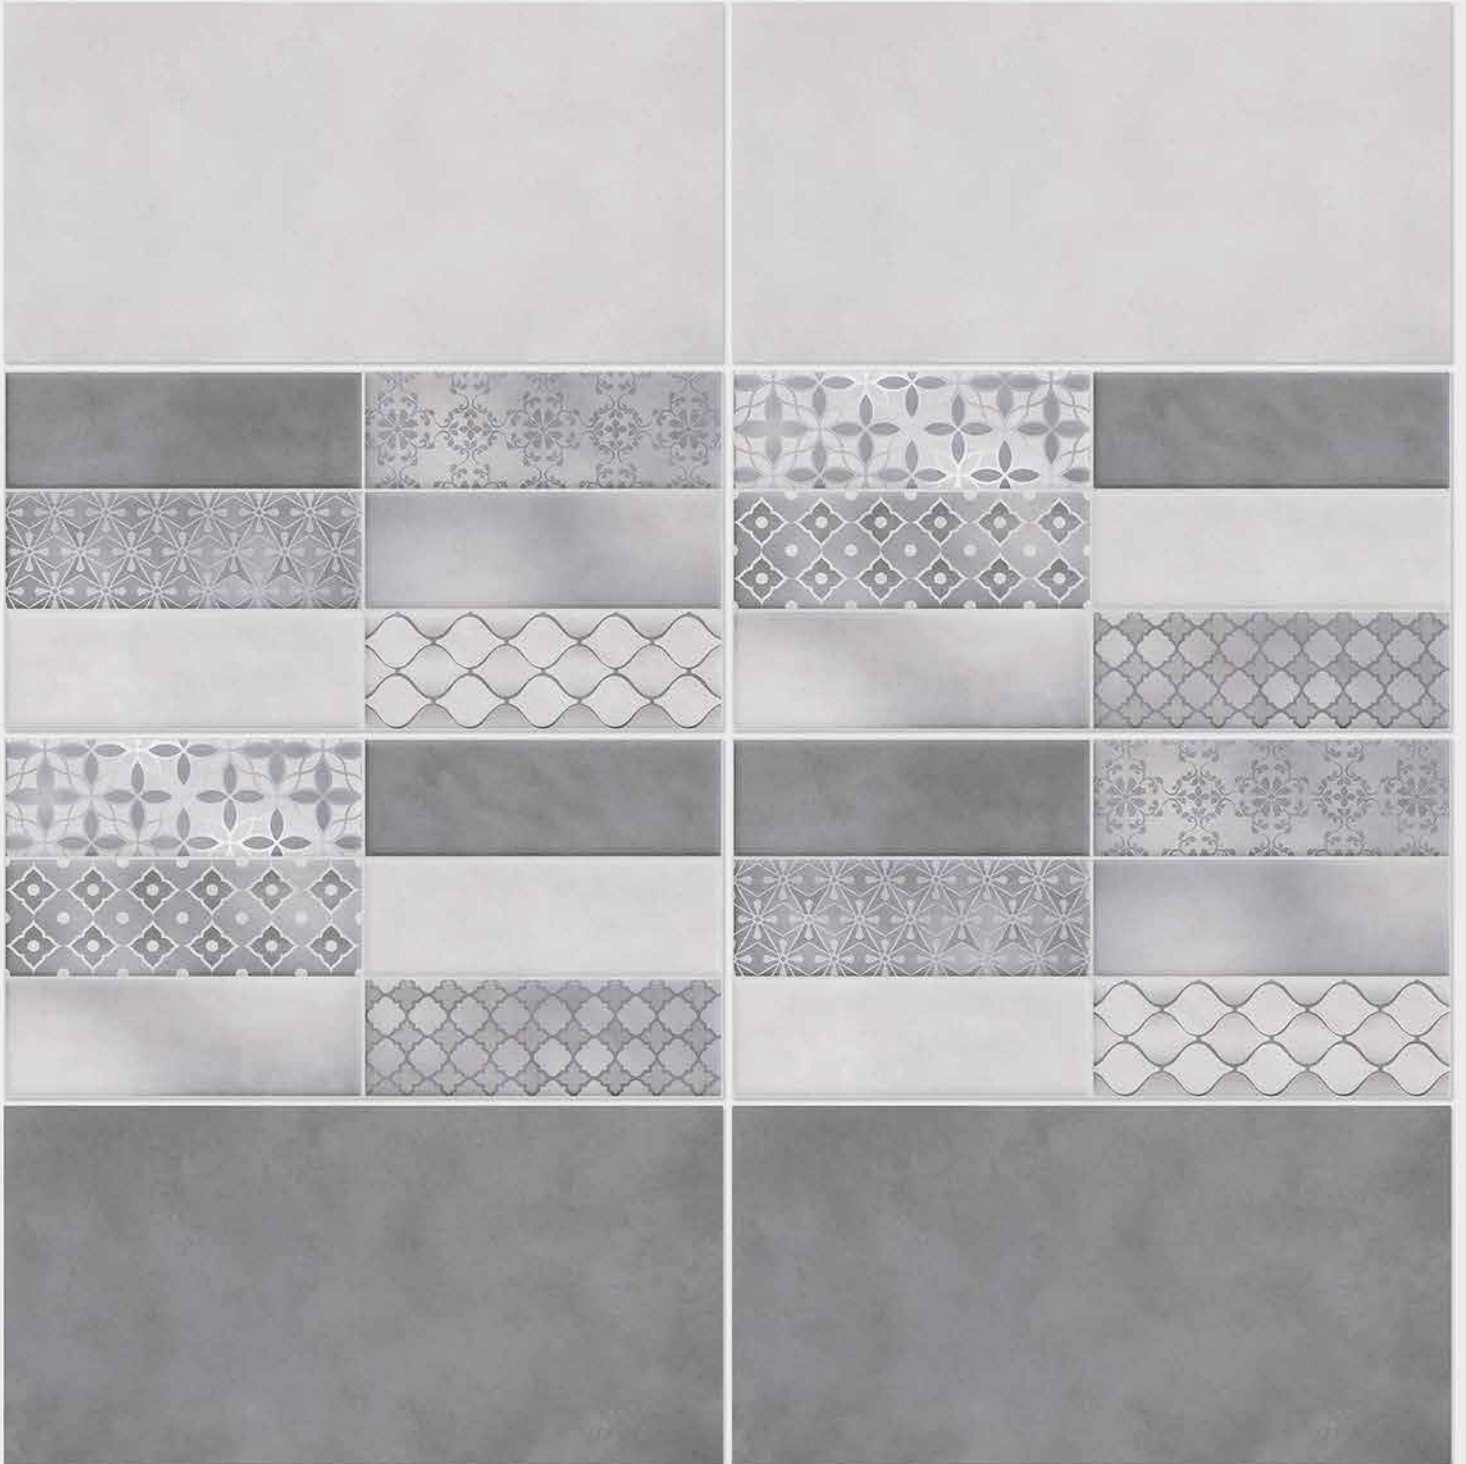

SIGNUS
C E R A M I C

Tile Shown
4014