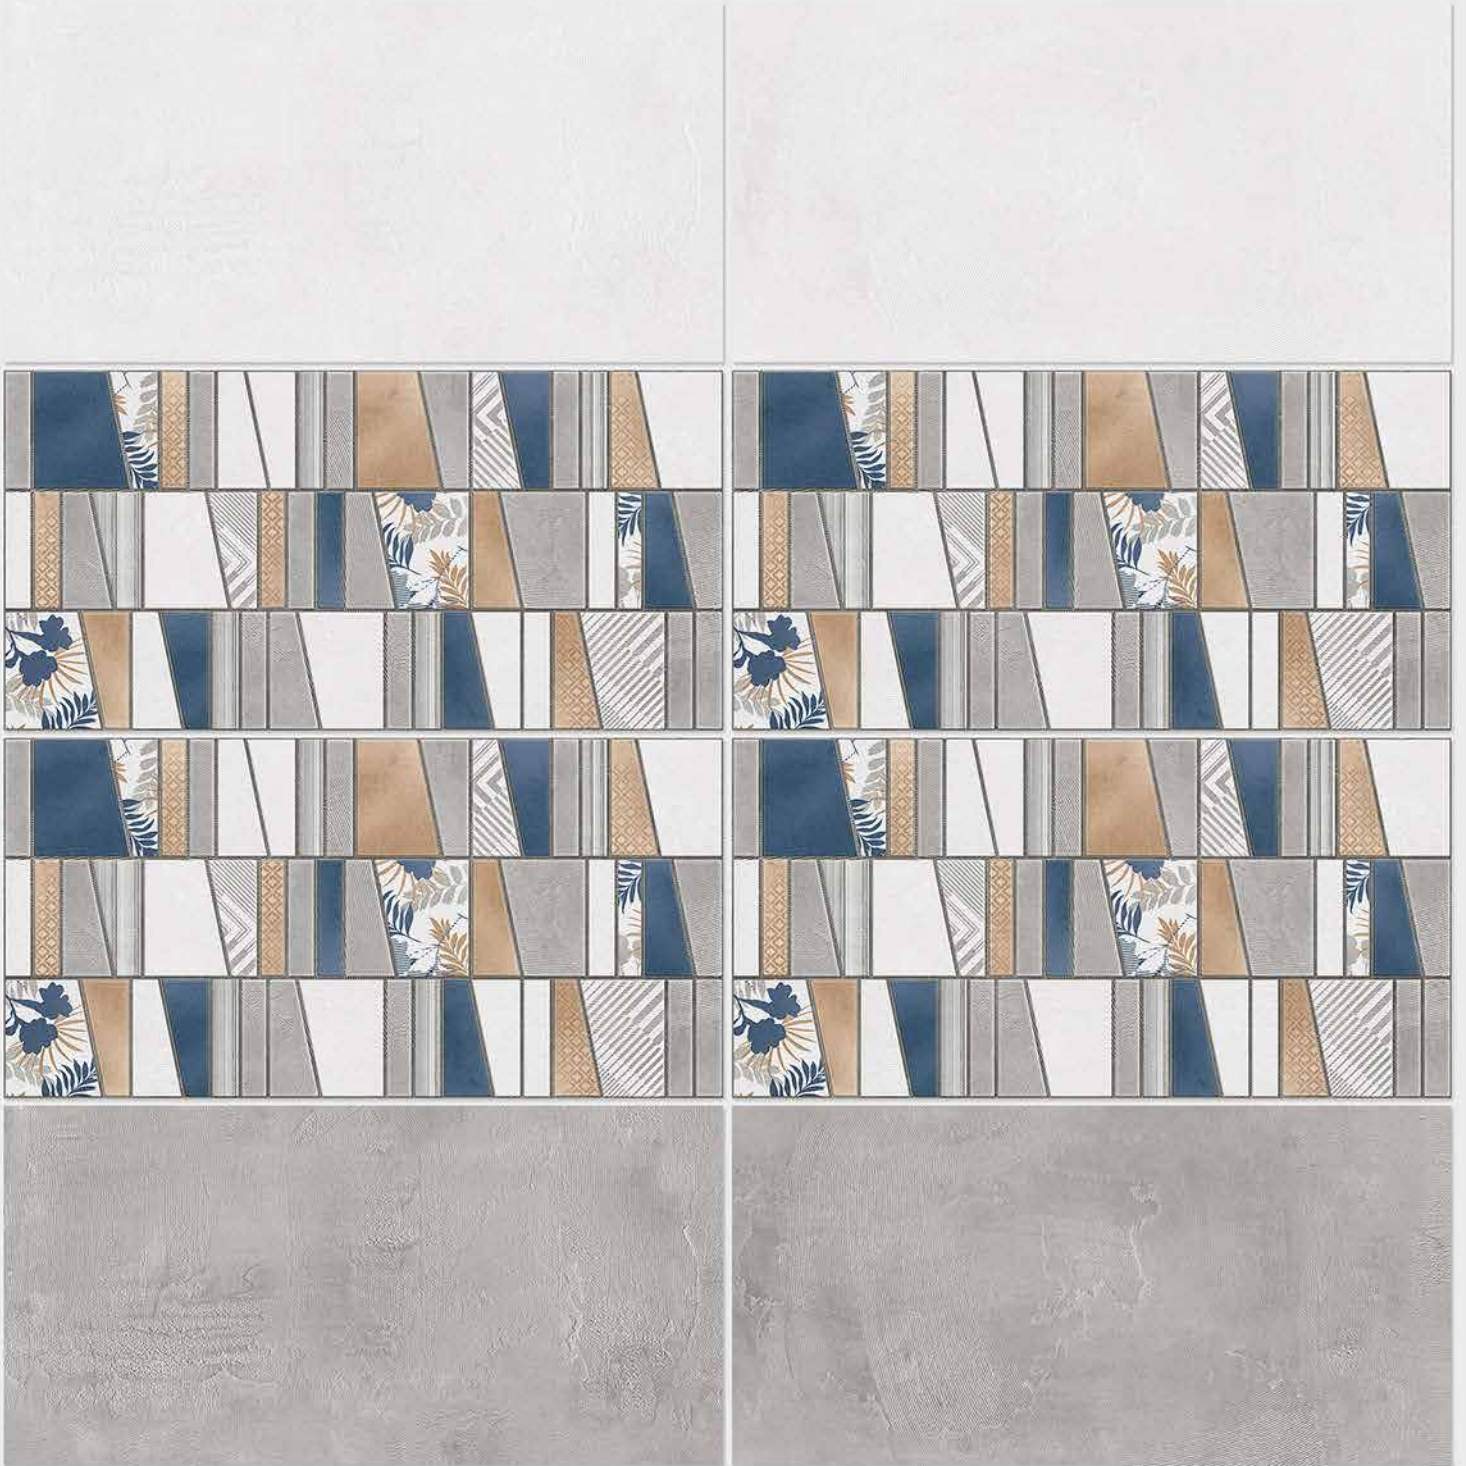

Finish: **Matt**

4003 L

4003 HL 1

4003 D

DIGITAL 300x  
WALL TILES 600mm

**SIGNUS**  
C E R A M I C

Tile Shown  
4003

resistant to salts | eco sustainable | fire proof | frost proof | random design