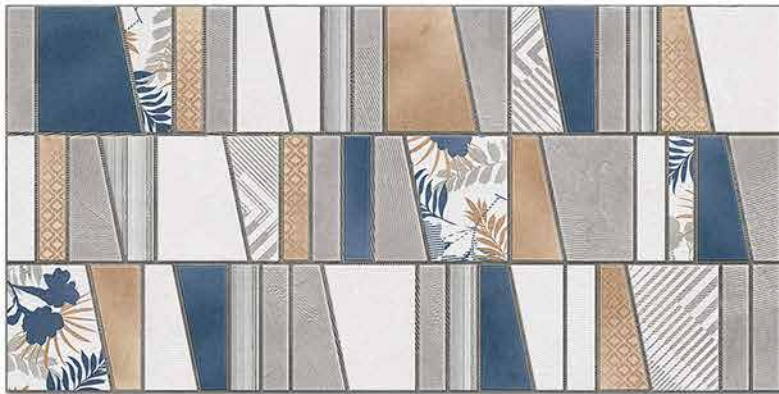

resistant to salts | eco sustainable | fire proof | frost proof | random design

SIGNUS
C E R A M I C

Finish: **Matt**

4003 HL 1

DIGITAL 300x
WALL TILES 600mm