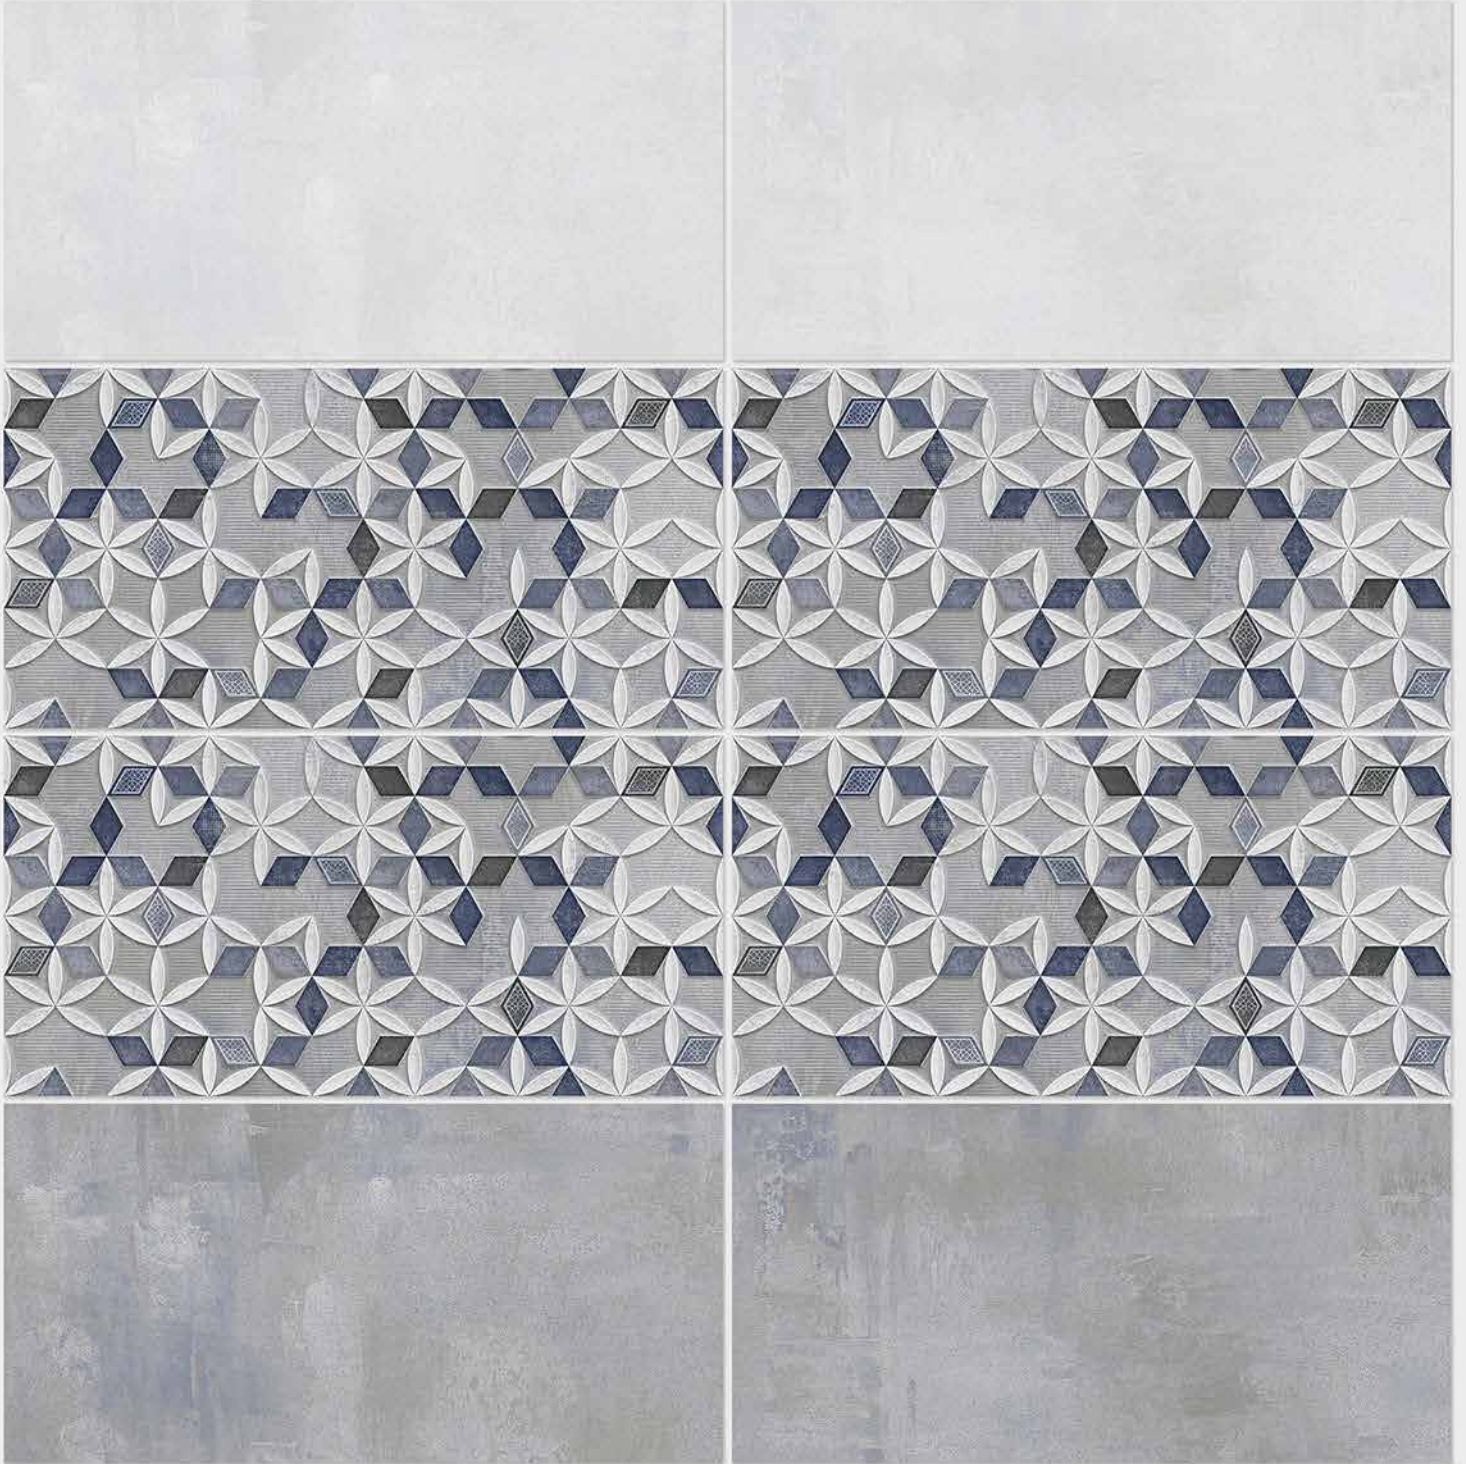

SIGNUS
C E R A M I C

Tile Shown
4007