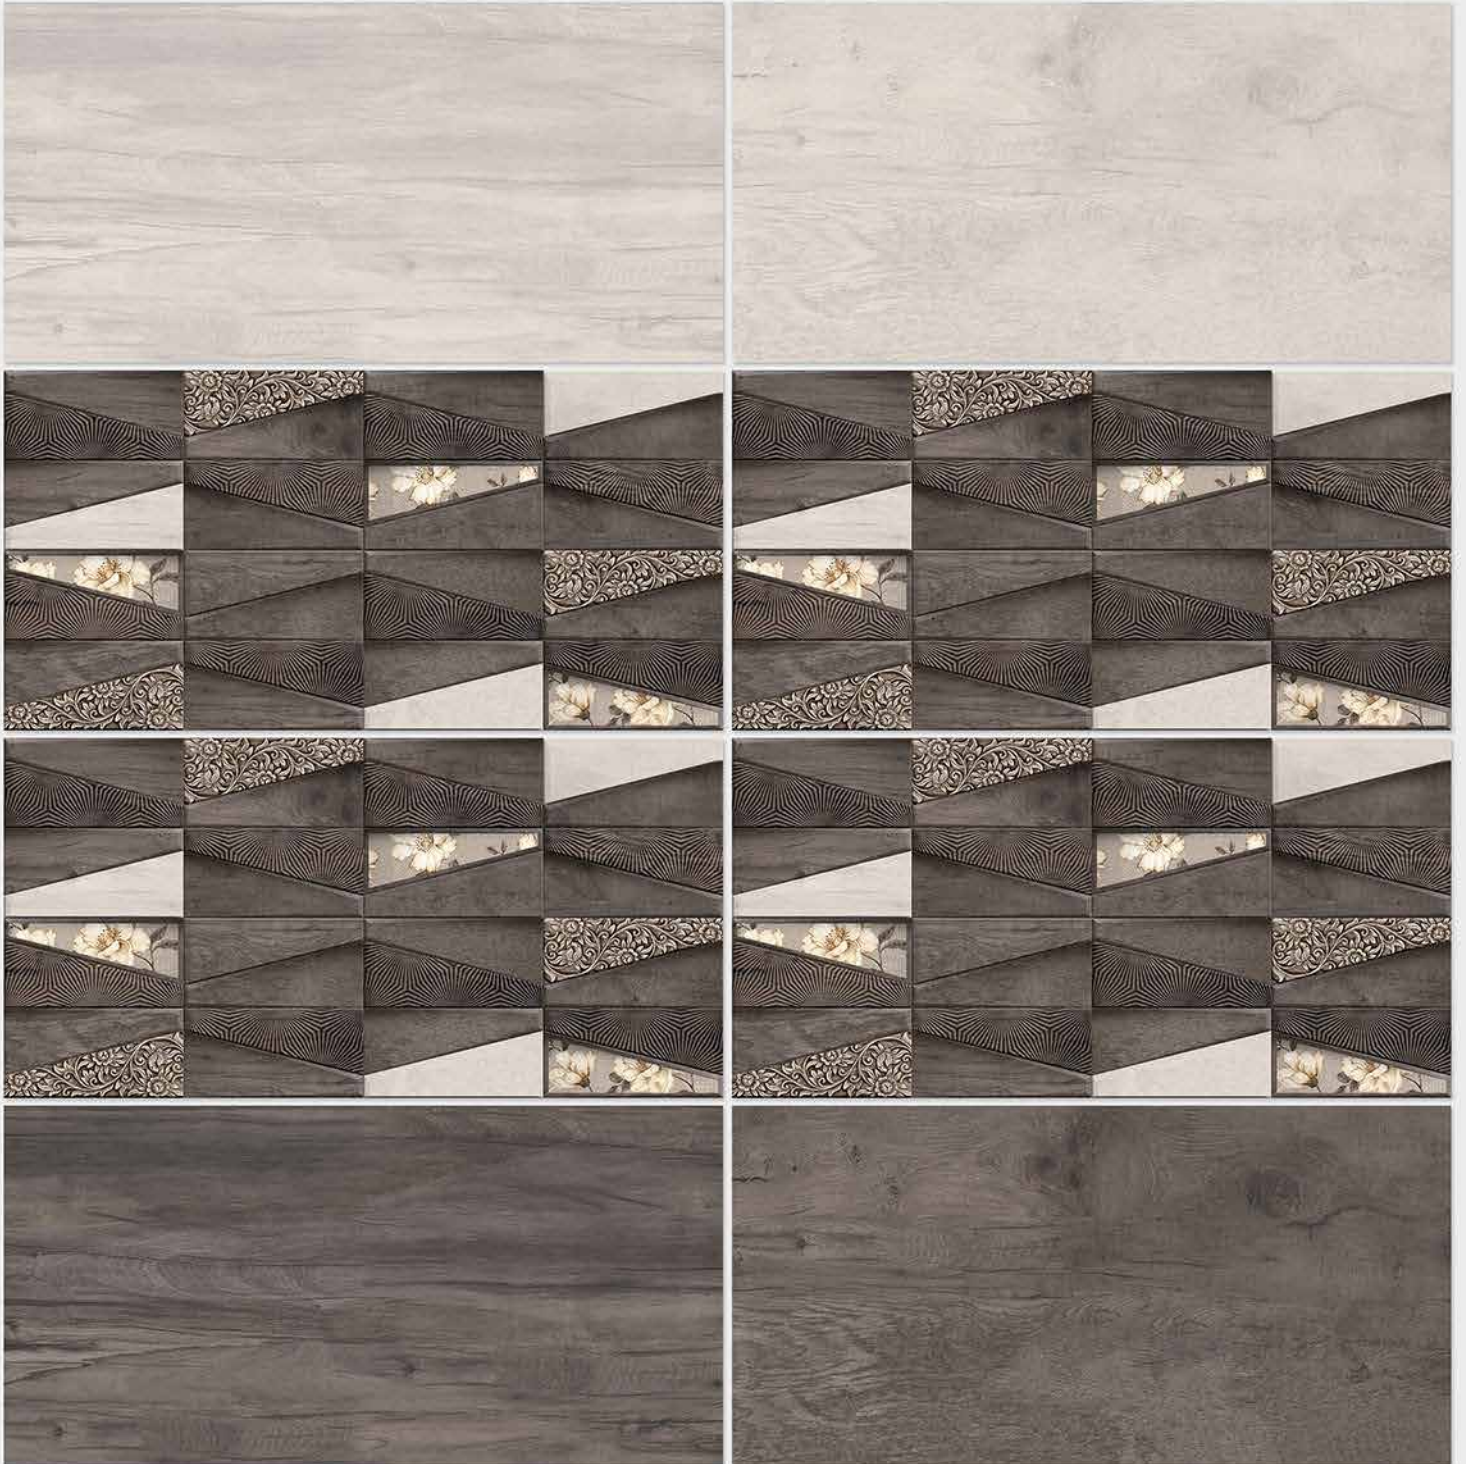

SIGNUS
C E R A M I C

Tile Shown
4015