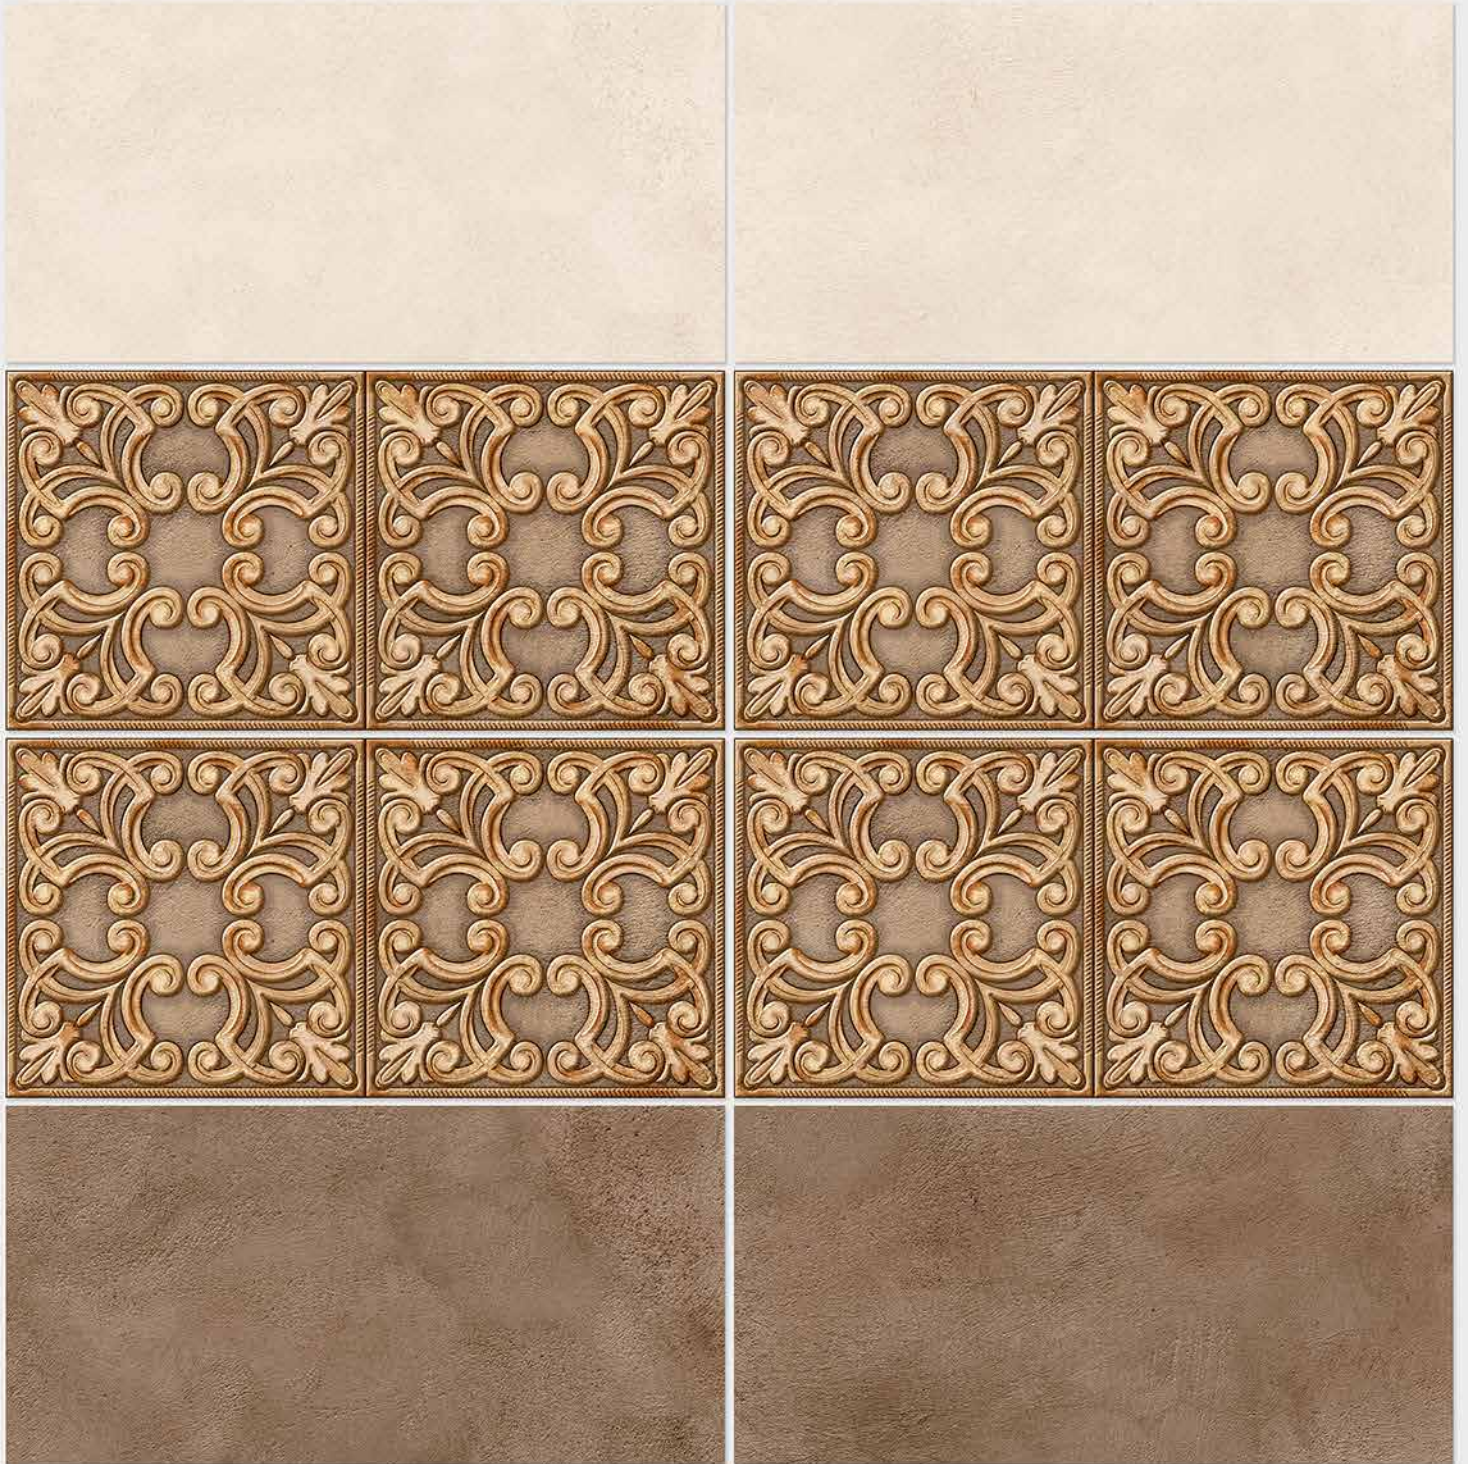

4032 L

4032 HL 1

4032 D

DIGITAL 300x  
WALL TILES 600mm

**SIGNUS**  
C E R A M I C

Tile Shown  
4032

resistant to salts | eco sustainable | fire proof | frost proof | random design

**SIGNUS**  
C E R A M I C