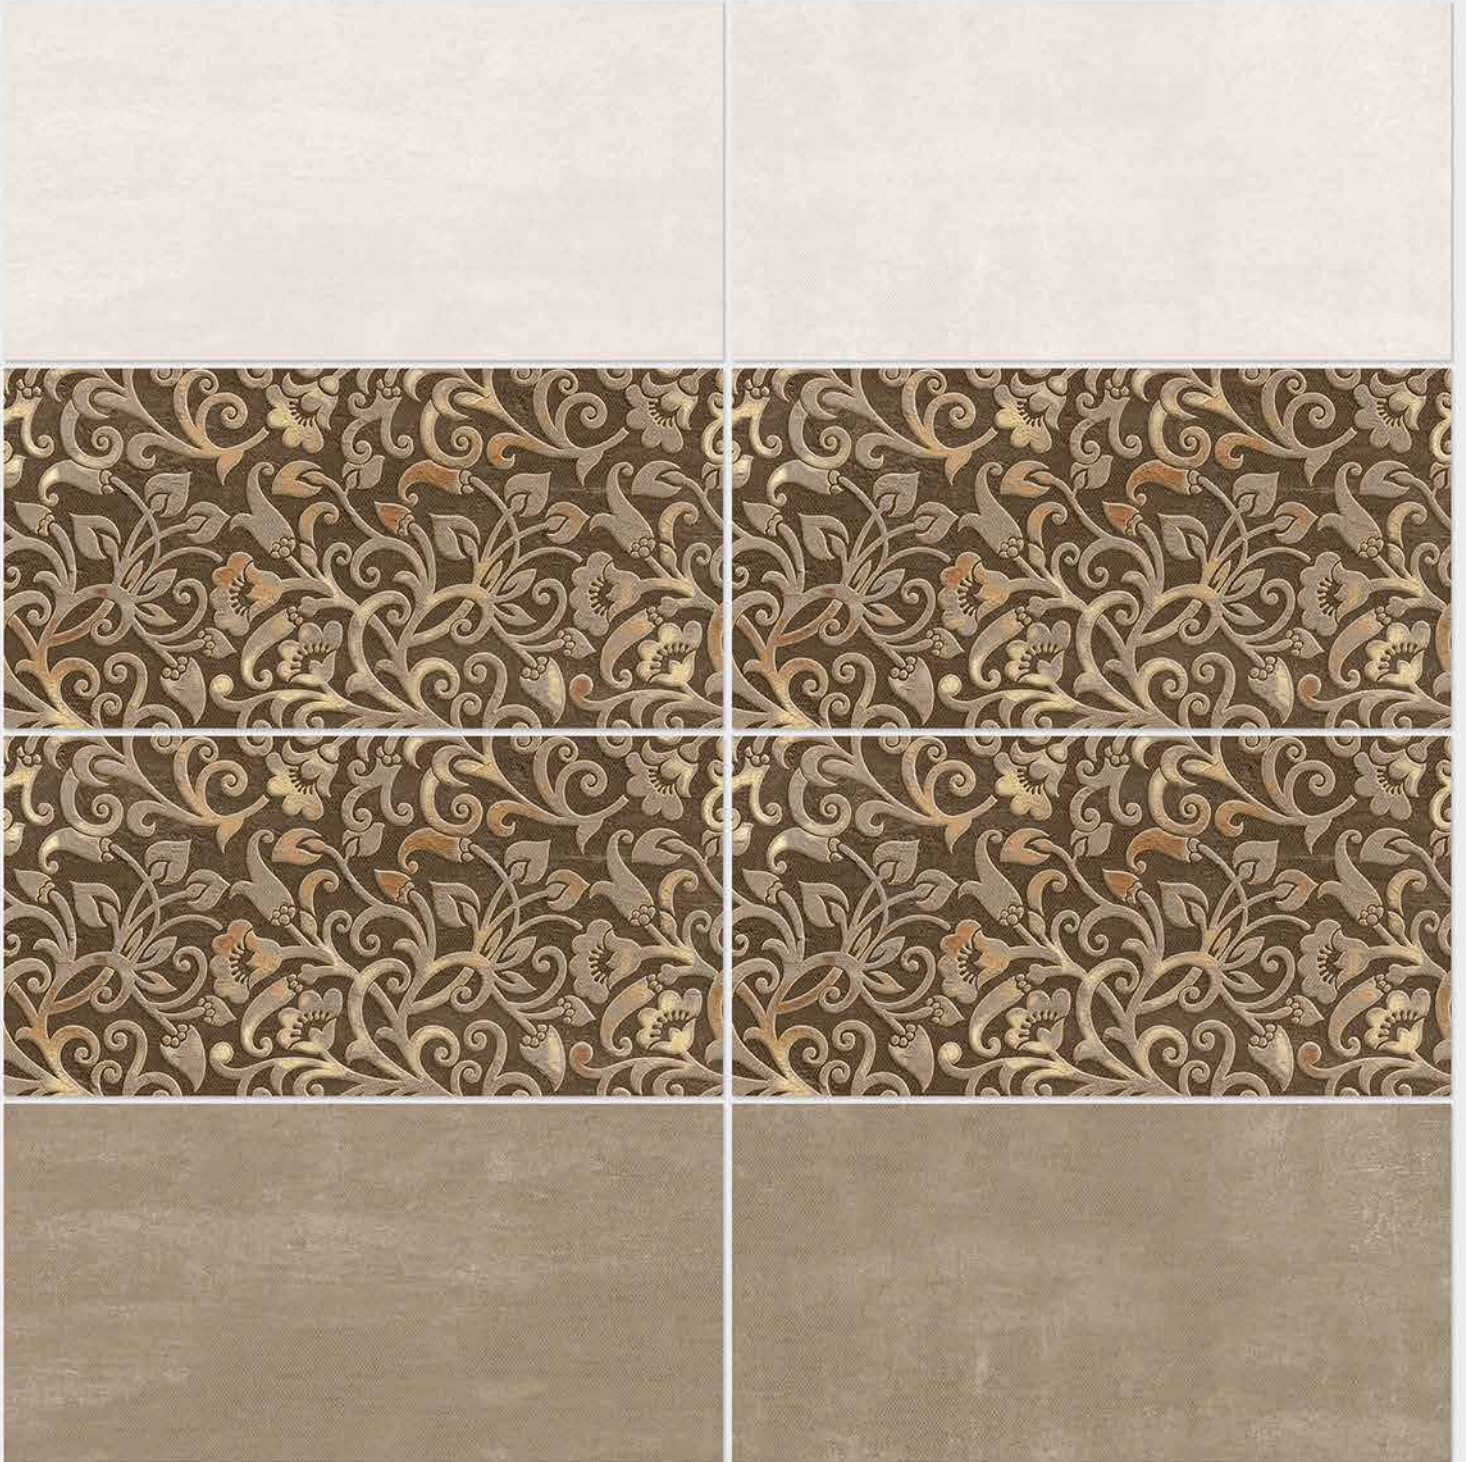

SIGNUS
CERAMIC

Tile Shown
4017