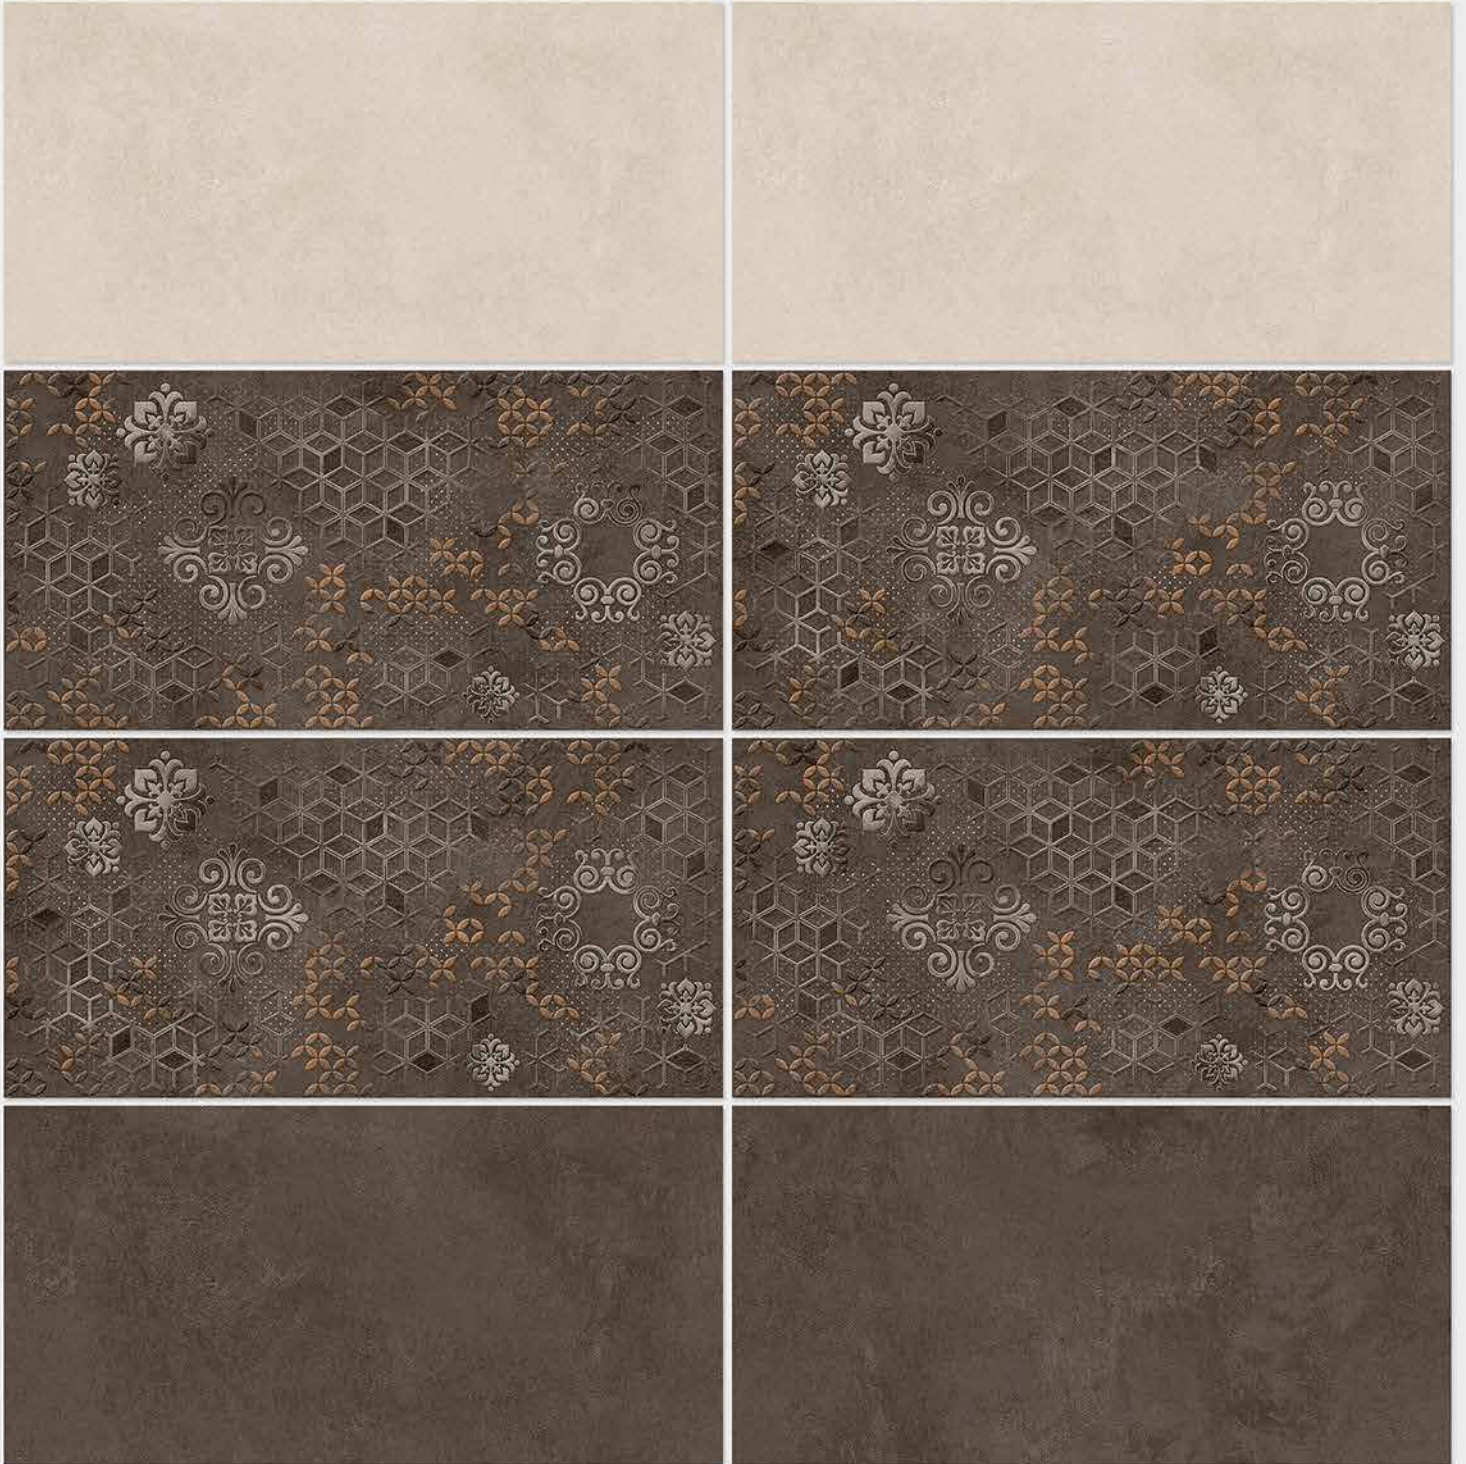

4002 L

4002 HL 1

4002 D

DIGITAL 300x  
WALL TILES 600mm

**SIGNUS**  
CERAMIC

Tile Shown  
4002

resistant to salts | eco sustainable | fire proof | frost proof | random design

**SIGNUS**  
C E R A M I C