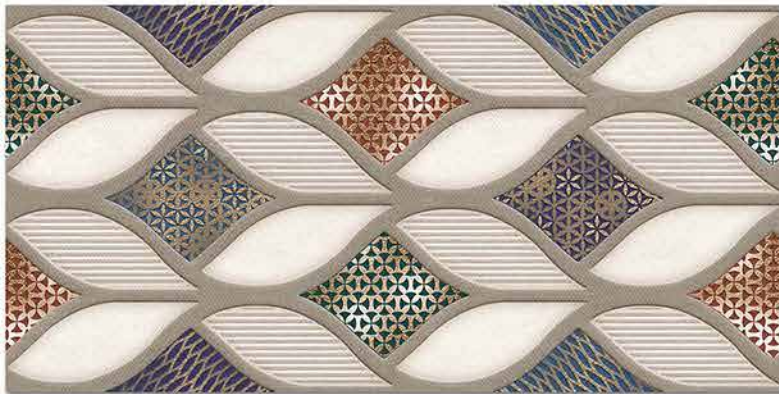

4030 D

DIGITAL 300x  
WALL TILES 600mm

**SIGNUS**  
CERAMIC

Tile Shown  
4030

resistant to salts | eco sustainable | fire proof | frost proof | random design

Finish: **Matt**

4031 L

4031 HL 1