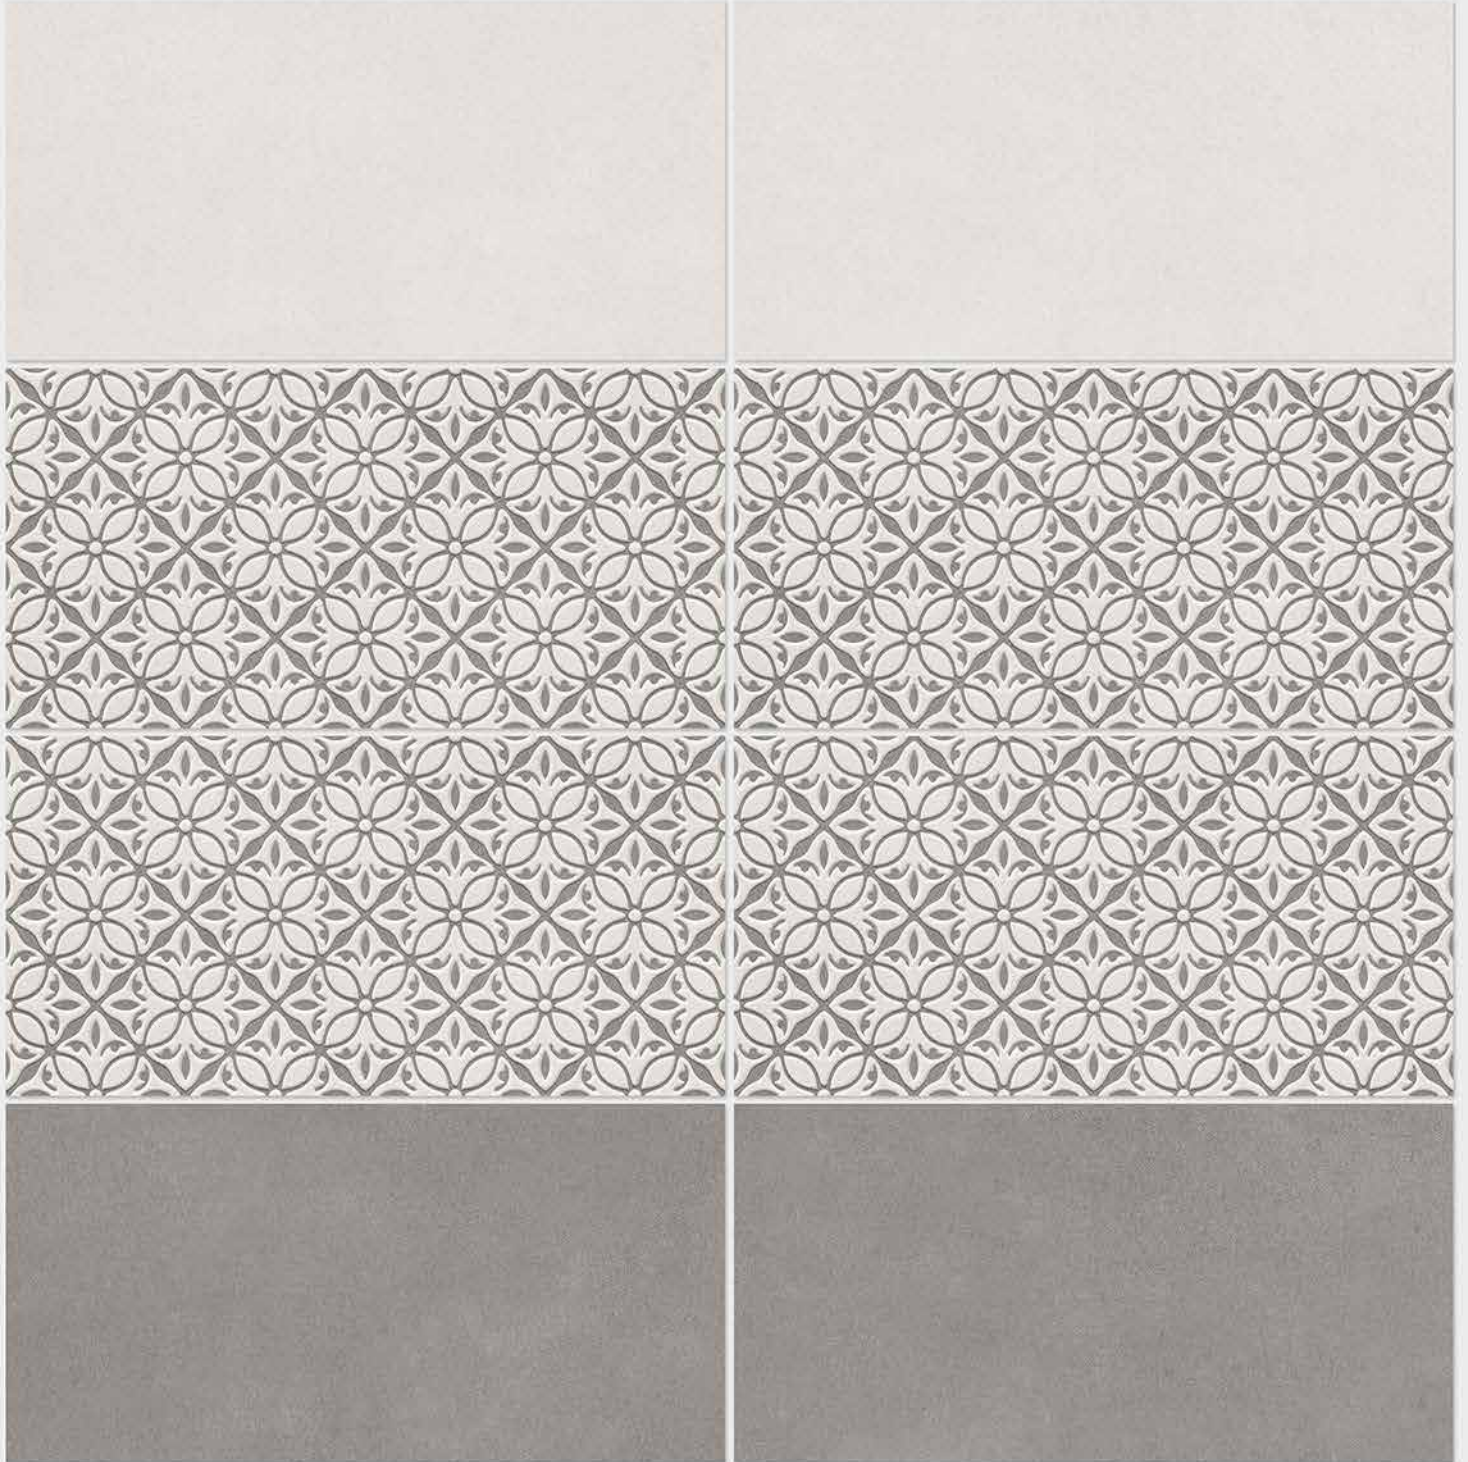

4021 L

4021 HL 1

4021 D

DIGITAL 300x  
WALL TILES 600mm

**SIGNUS**  
C E R A M I C

Tile Shown  
4021

resistant to salts | eco sustainable | fire proof | frost proof | random design

**SIGNUS**  
C E R A M I C