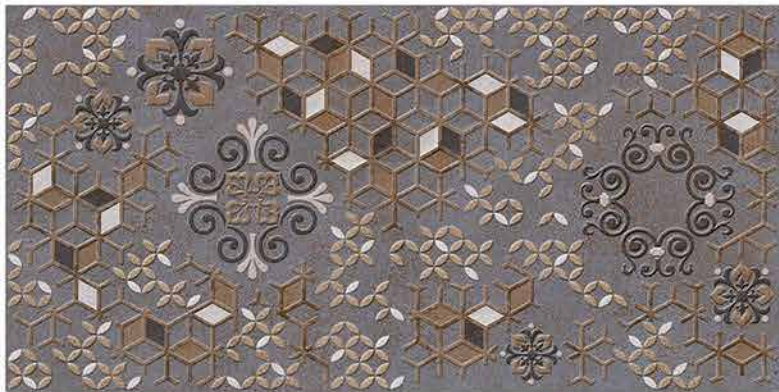

resistant to salts | eco sustainable | fire proof | frost proof | random design

SIGNUS
C E R A M I C

Finish: **Matt**

4026 HL 1

DIGITAL 300x
WALL TILES 600mm