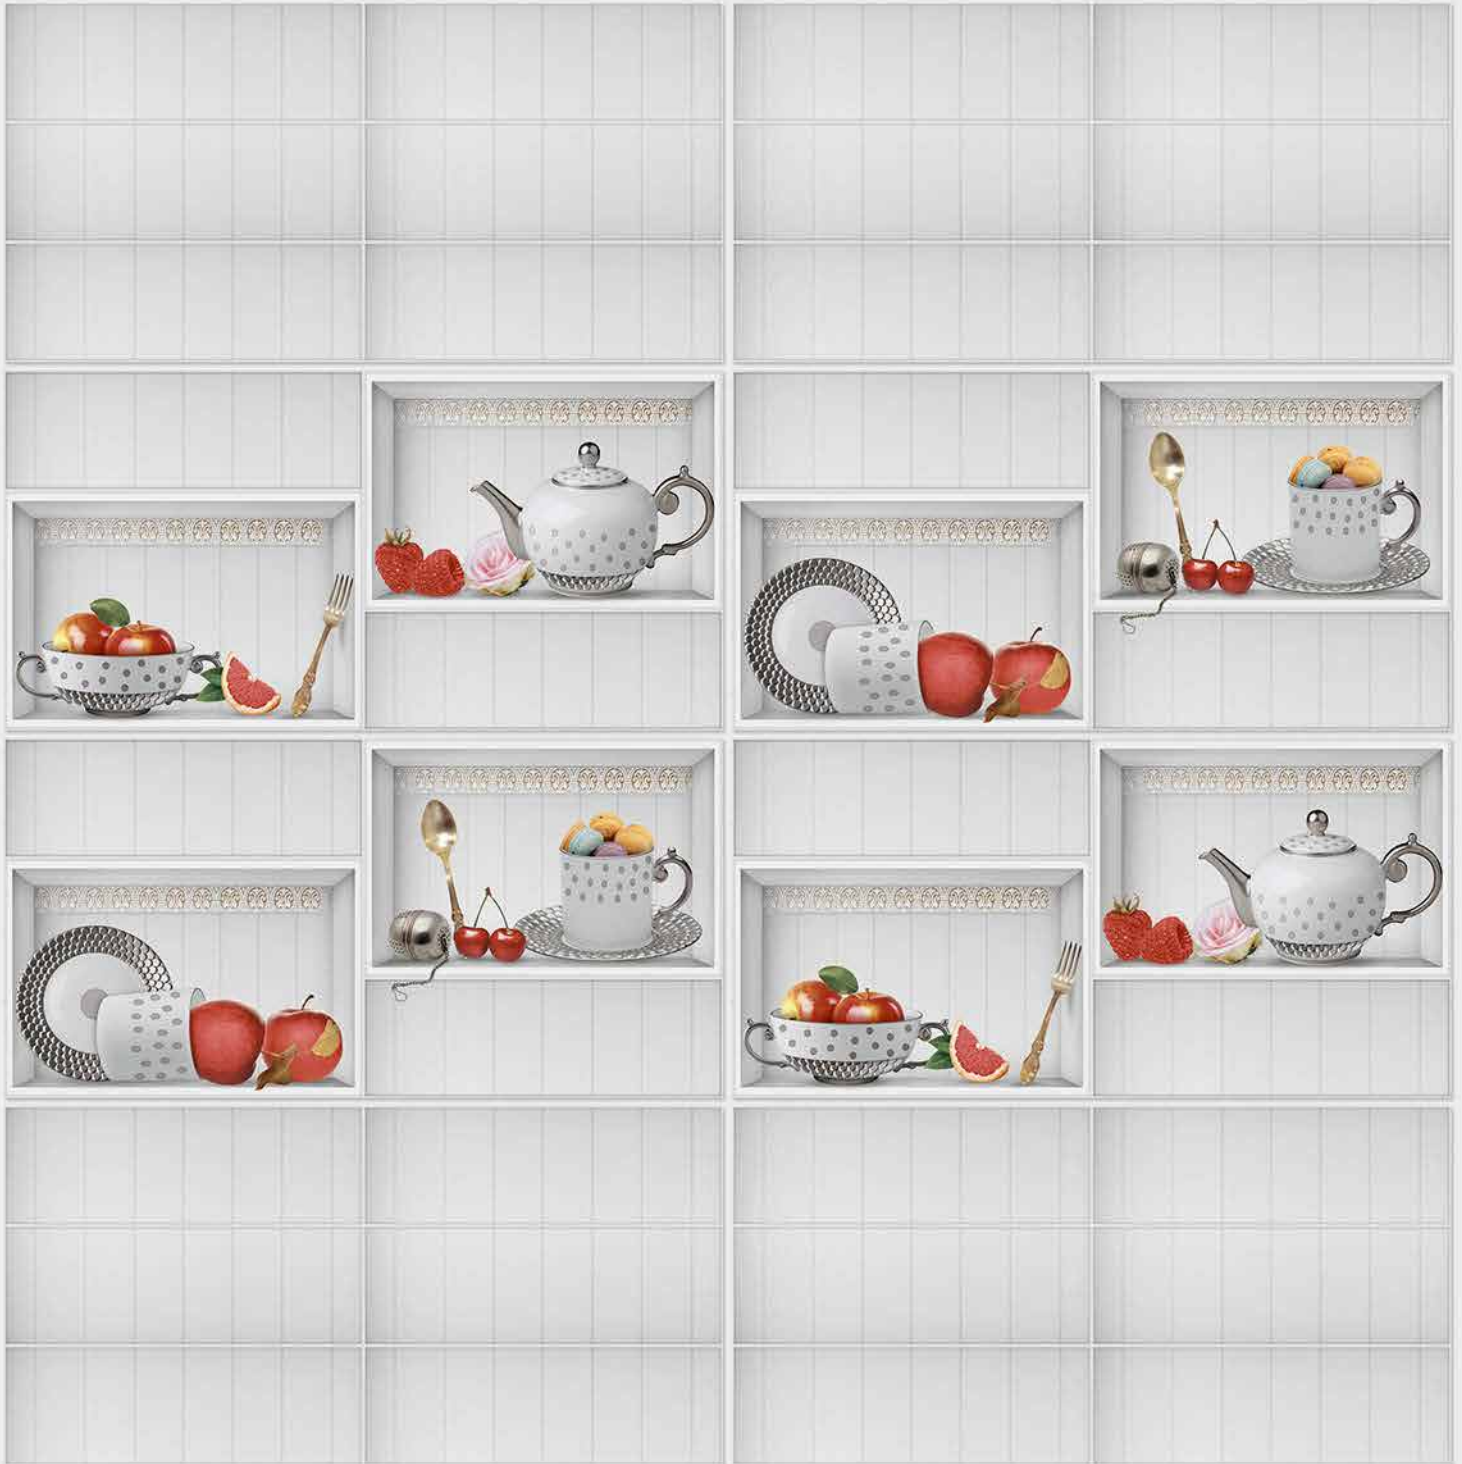

6013 HL 2

6013 L

DIGITAL 300x
WALL TILES 600mm

SIGNUS
CERAMIC

Tile Shown
6013

resistant to salts | eco sustainable | fire proof | frost proof | random design

SIGNUS
C E R A M I C

Finish: **Glossy**