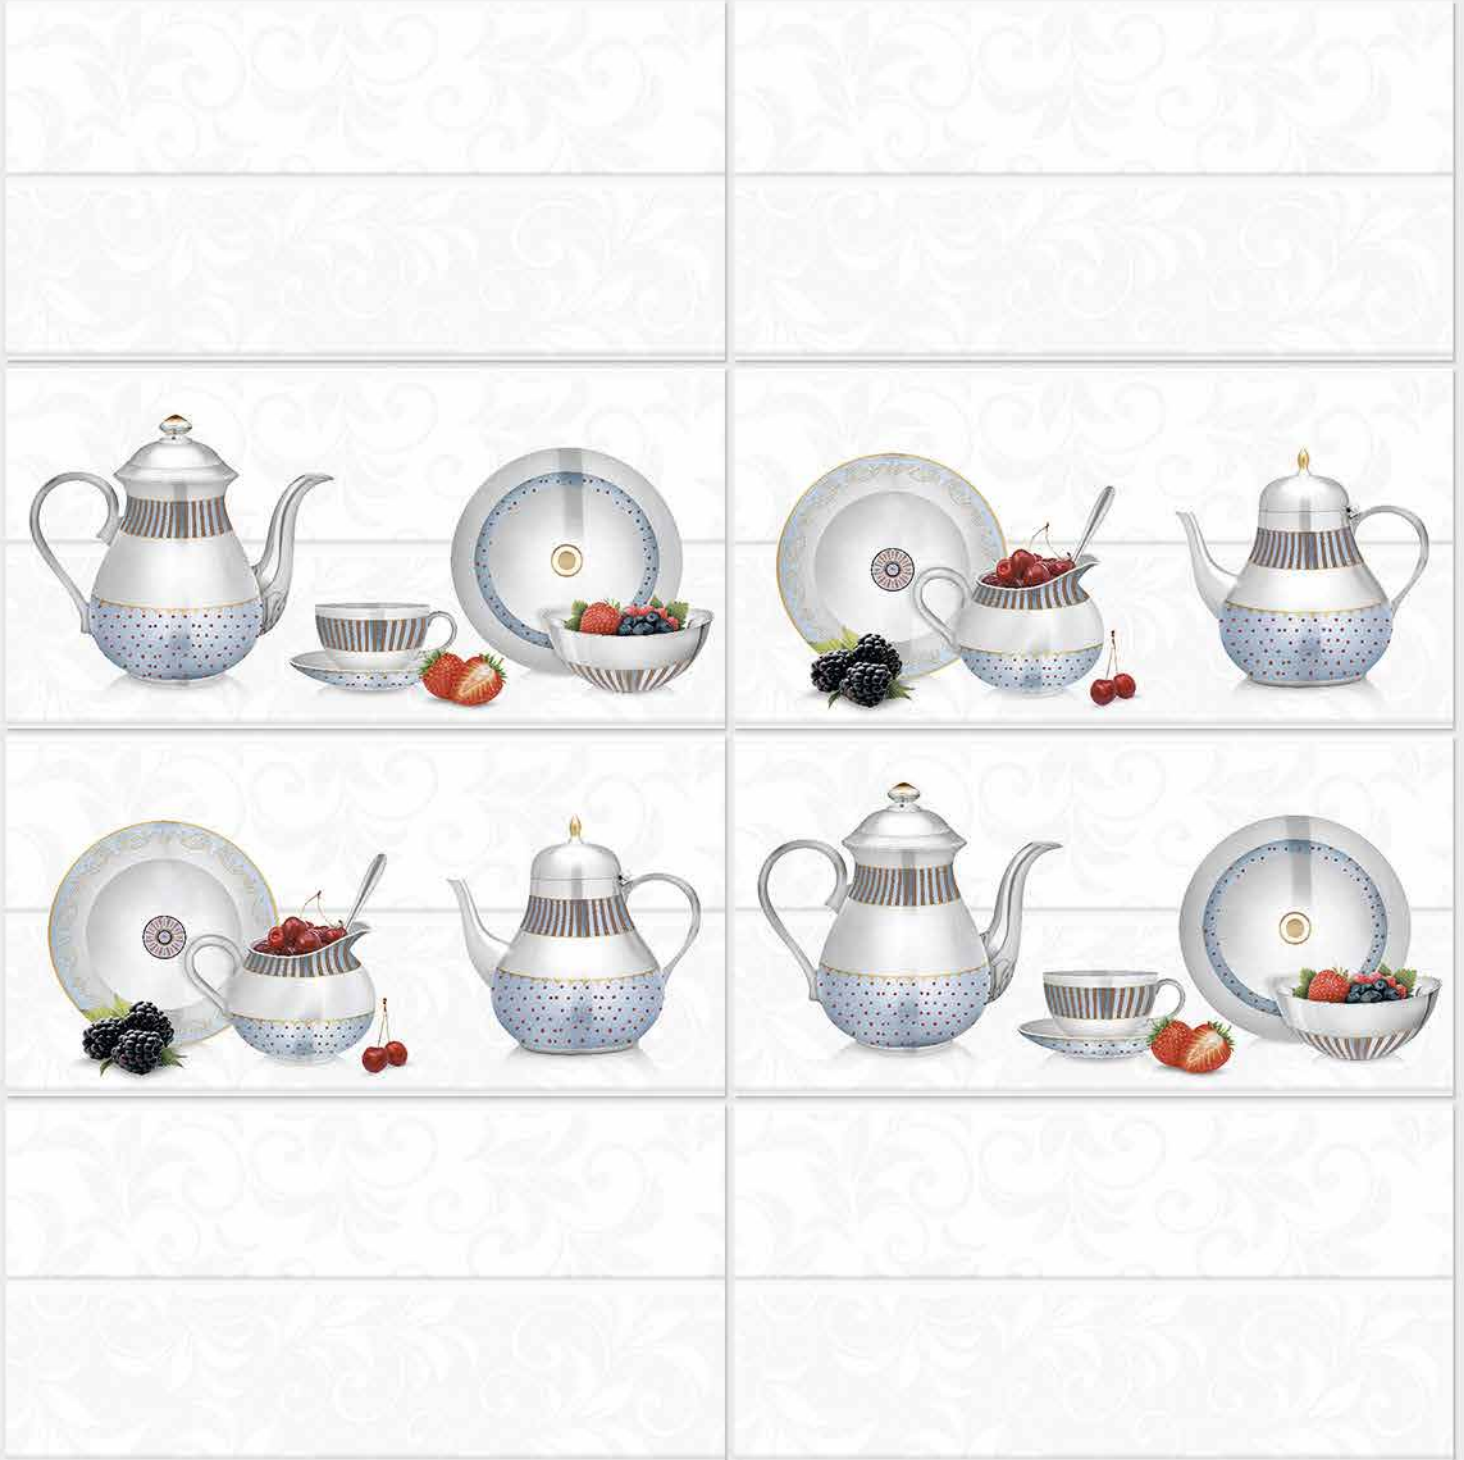

6002 L

6002 HL 1

6002 HL 2

6002 L

DIGITAL 300x
WALL TILES 600mm

SIGNUS
CERAMIC

Tile Shown
6002

resistant to salts | eco sustainable | fire proof | frost proof | random design