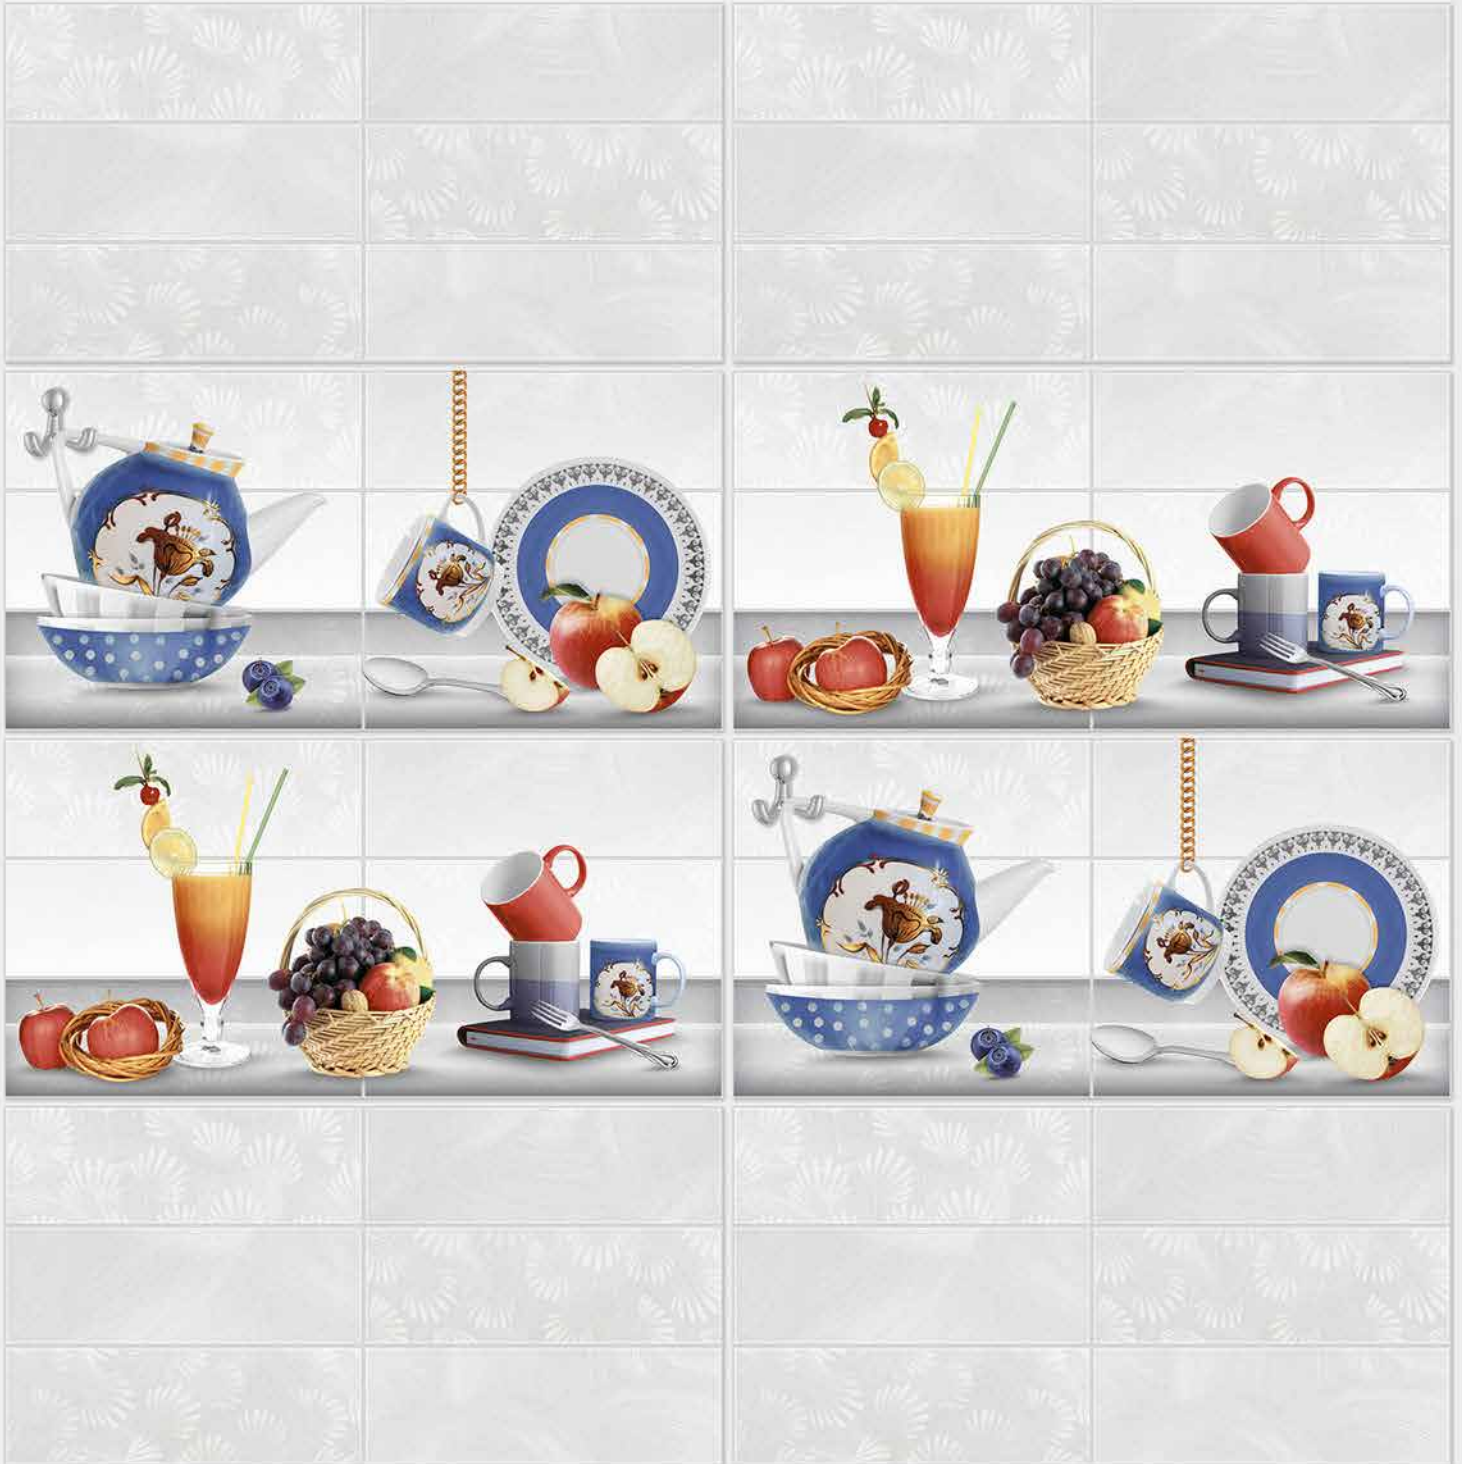

6022 L

6022 HL 1

6022 HL 2

6022 L

DIGITAL 300x
WALL TILES 600mm

SIGNUS
CERAMIC

Tile Shown
6022

resistant to salts | eco sustainable | fire proof | frost proof | random design