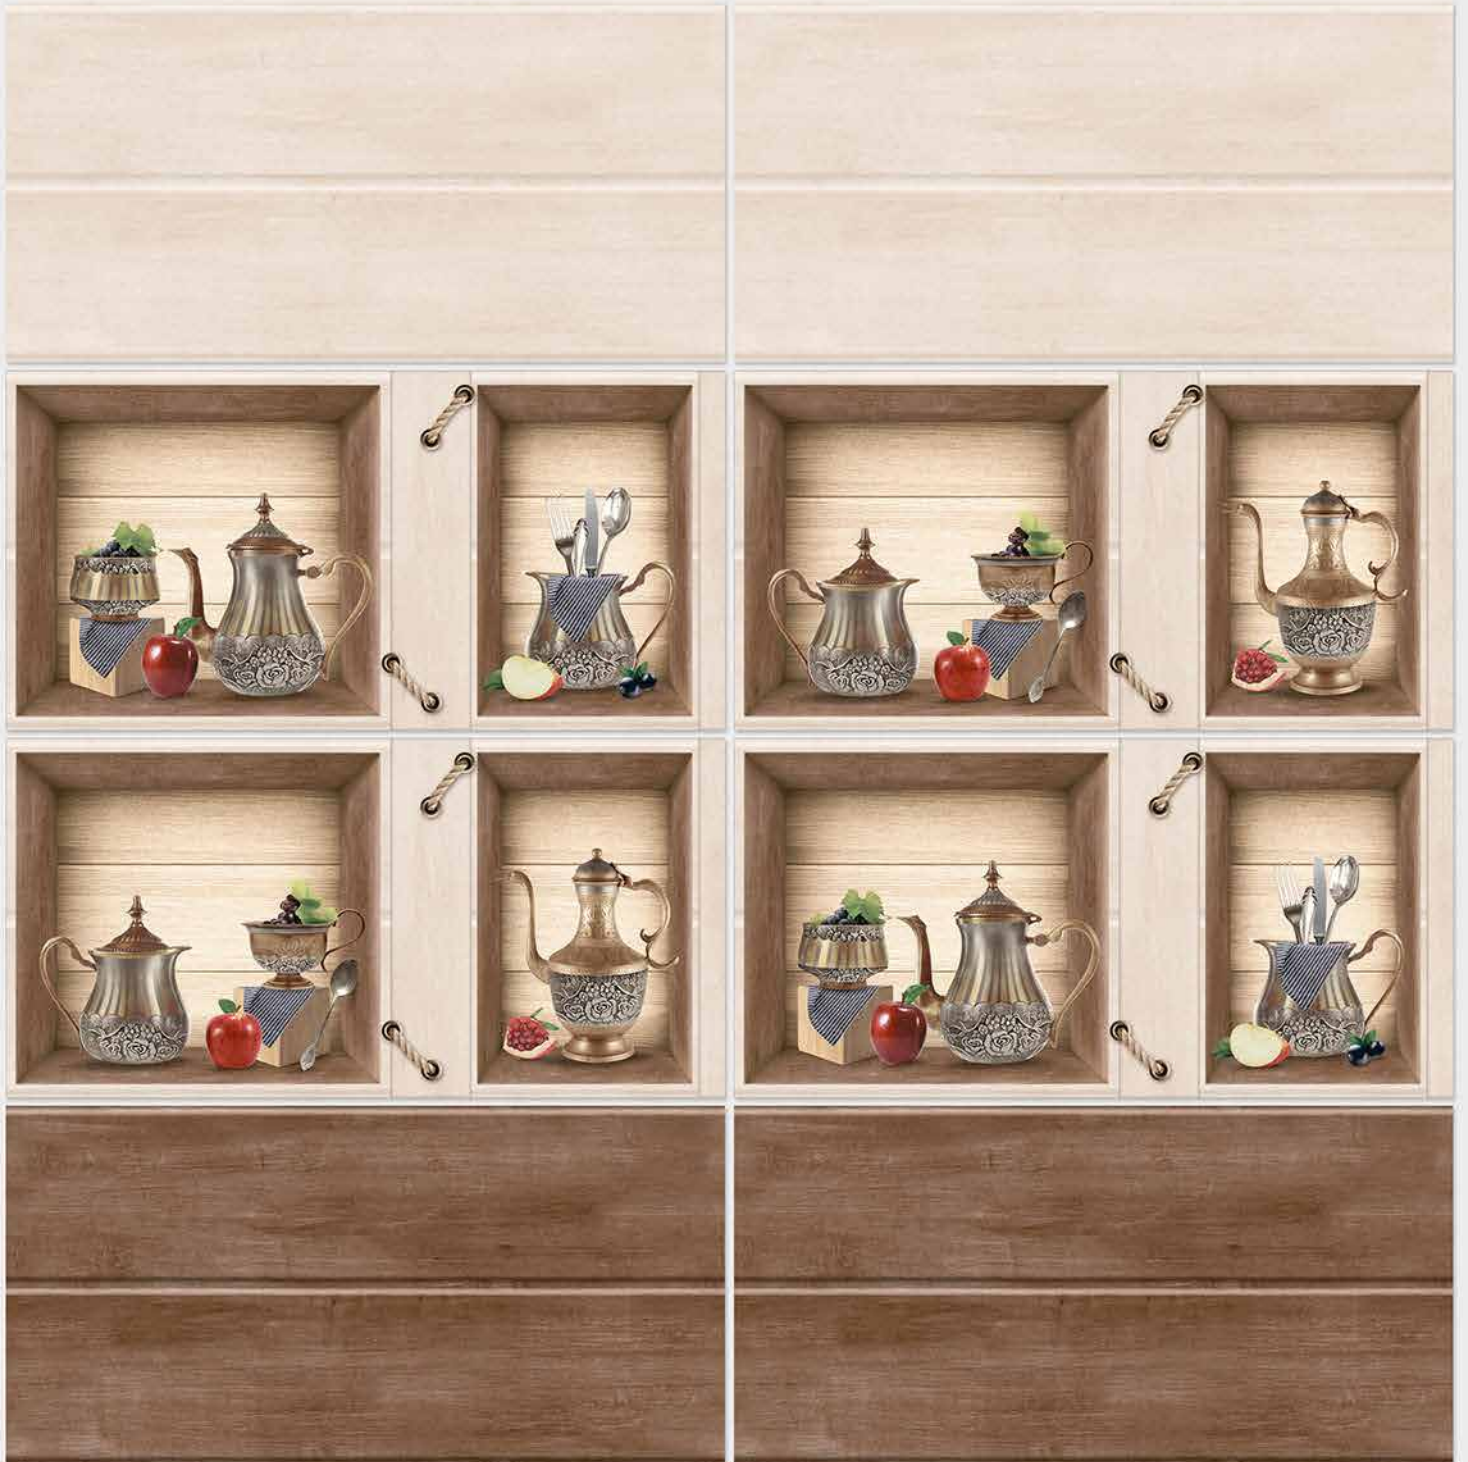

6009 HL 2

6009 D

DIGITAL 300x
WALL TILES 600mm

SIGNUS
CERAMIC

Tile Shown
6009

resistant to salts | eco sustainable | fire proof | frost proof | random design

SIGNUS
C E R A M I C

Finish: **Glossy**