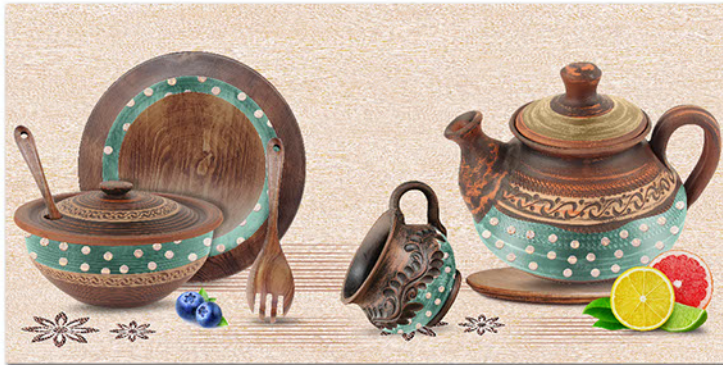

resistant to salts | eco sustainable | fire proof | frost proof | random design

SIGNUS
C E R A M I C

Finish: **Glossy**

6006 HL 1

DIGITAL 300x
WALL TILES 600mm