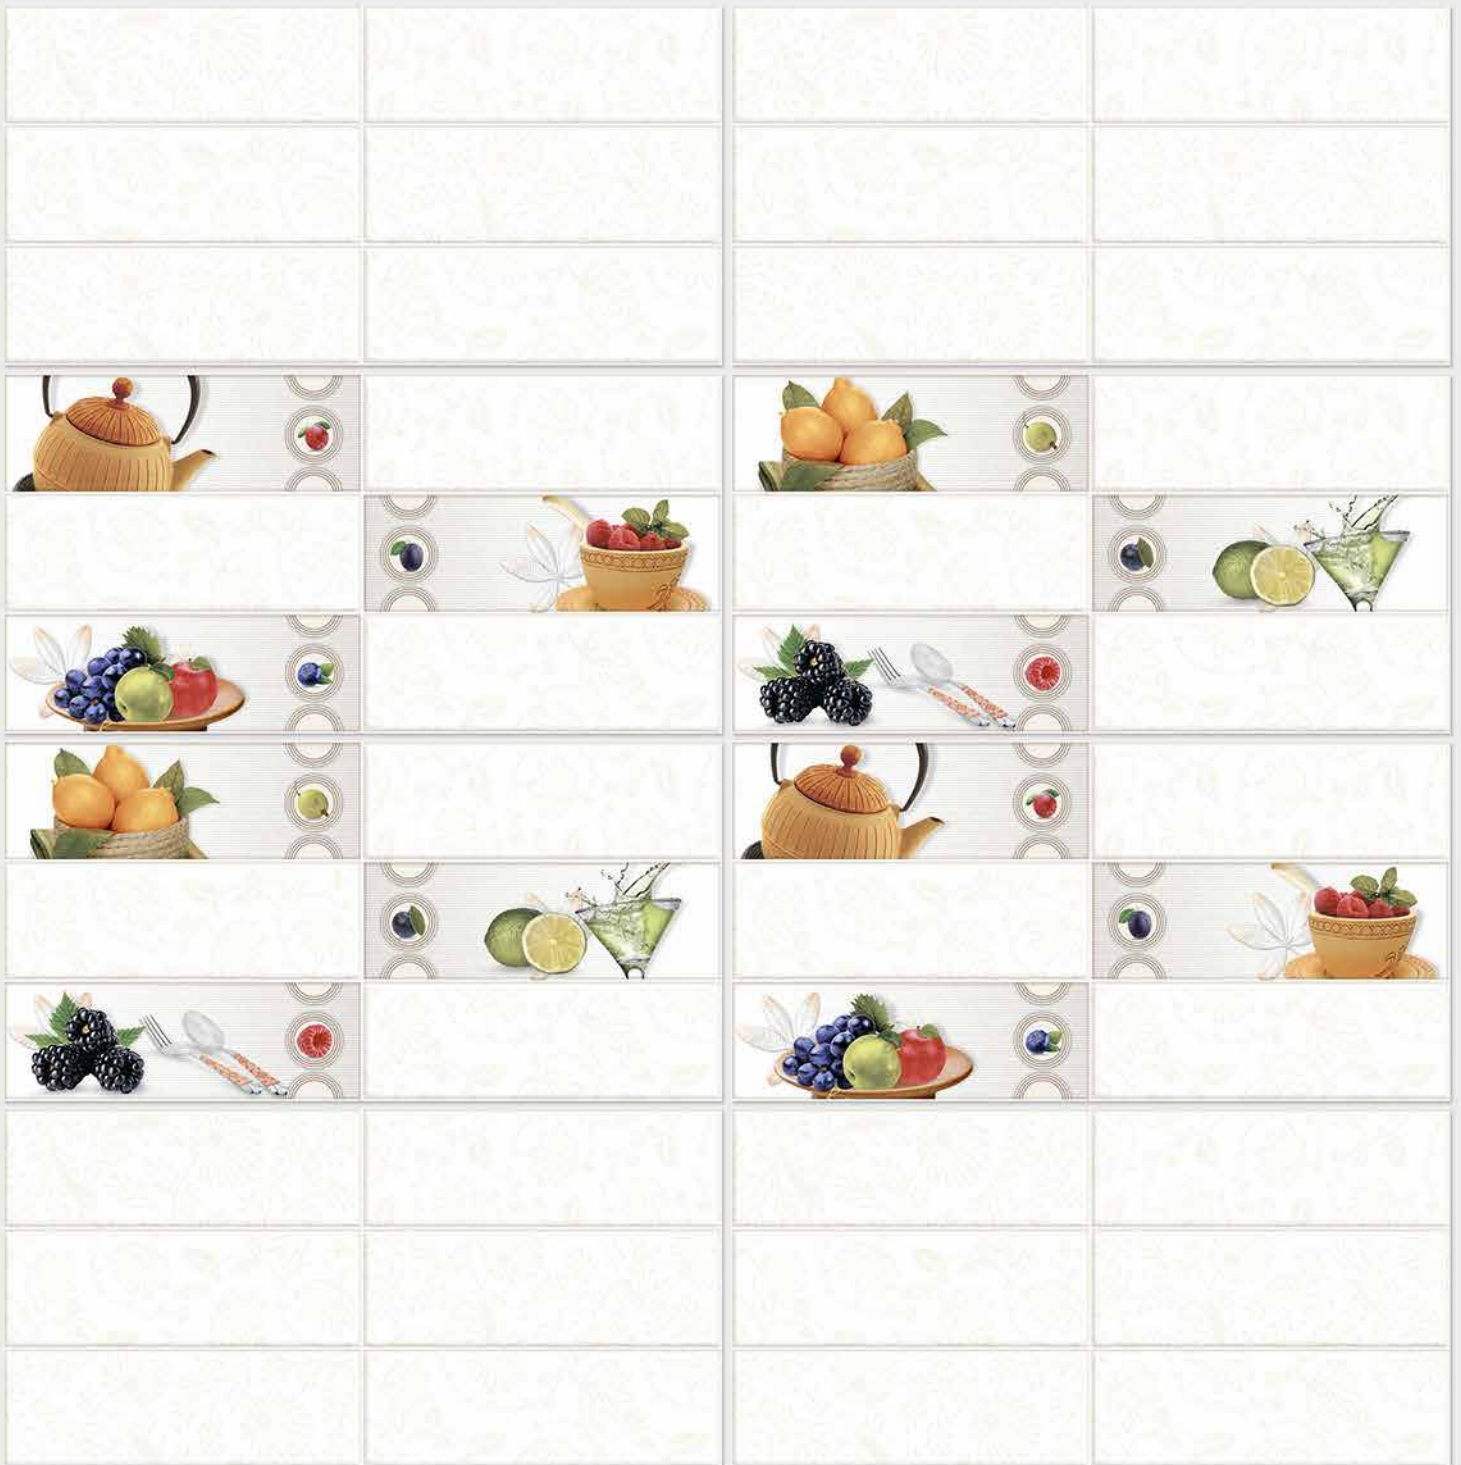

6025 L

6025 HL 1

6025 HL 2

6025 L

DIGITAL 300x
WALL TILES 600mm

SIGNUS
CERAMIC

Tile Shown
6025

resistant to salts | eco sustainable | fire proof | frost proof | random design