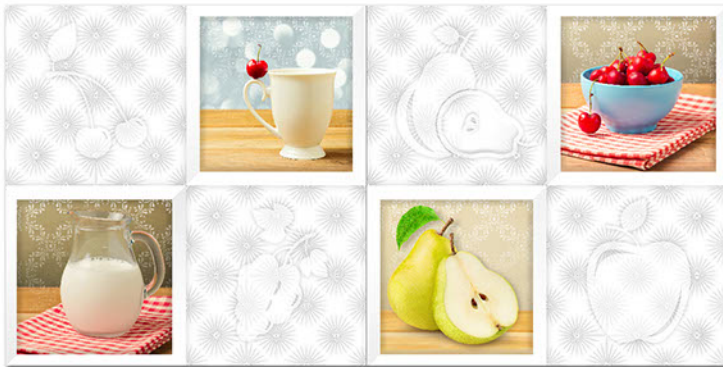

Tile Shown
6023

resistant to salts | eco sustainable | fire proof | frost proof | random design

SIGNUS
C E R A M I C

Finish: **Glossy**

6024 L

6024 HL 1

6024 HL 2

6024 HL 3