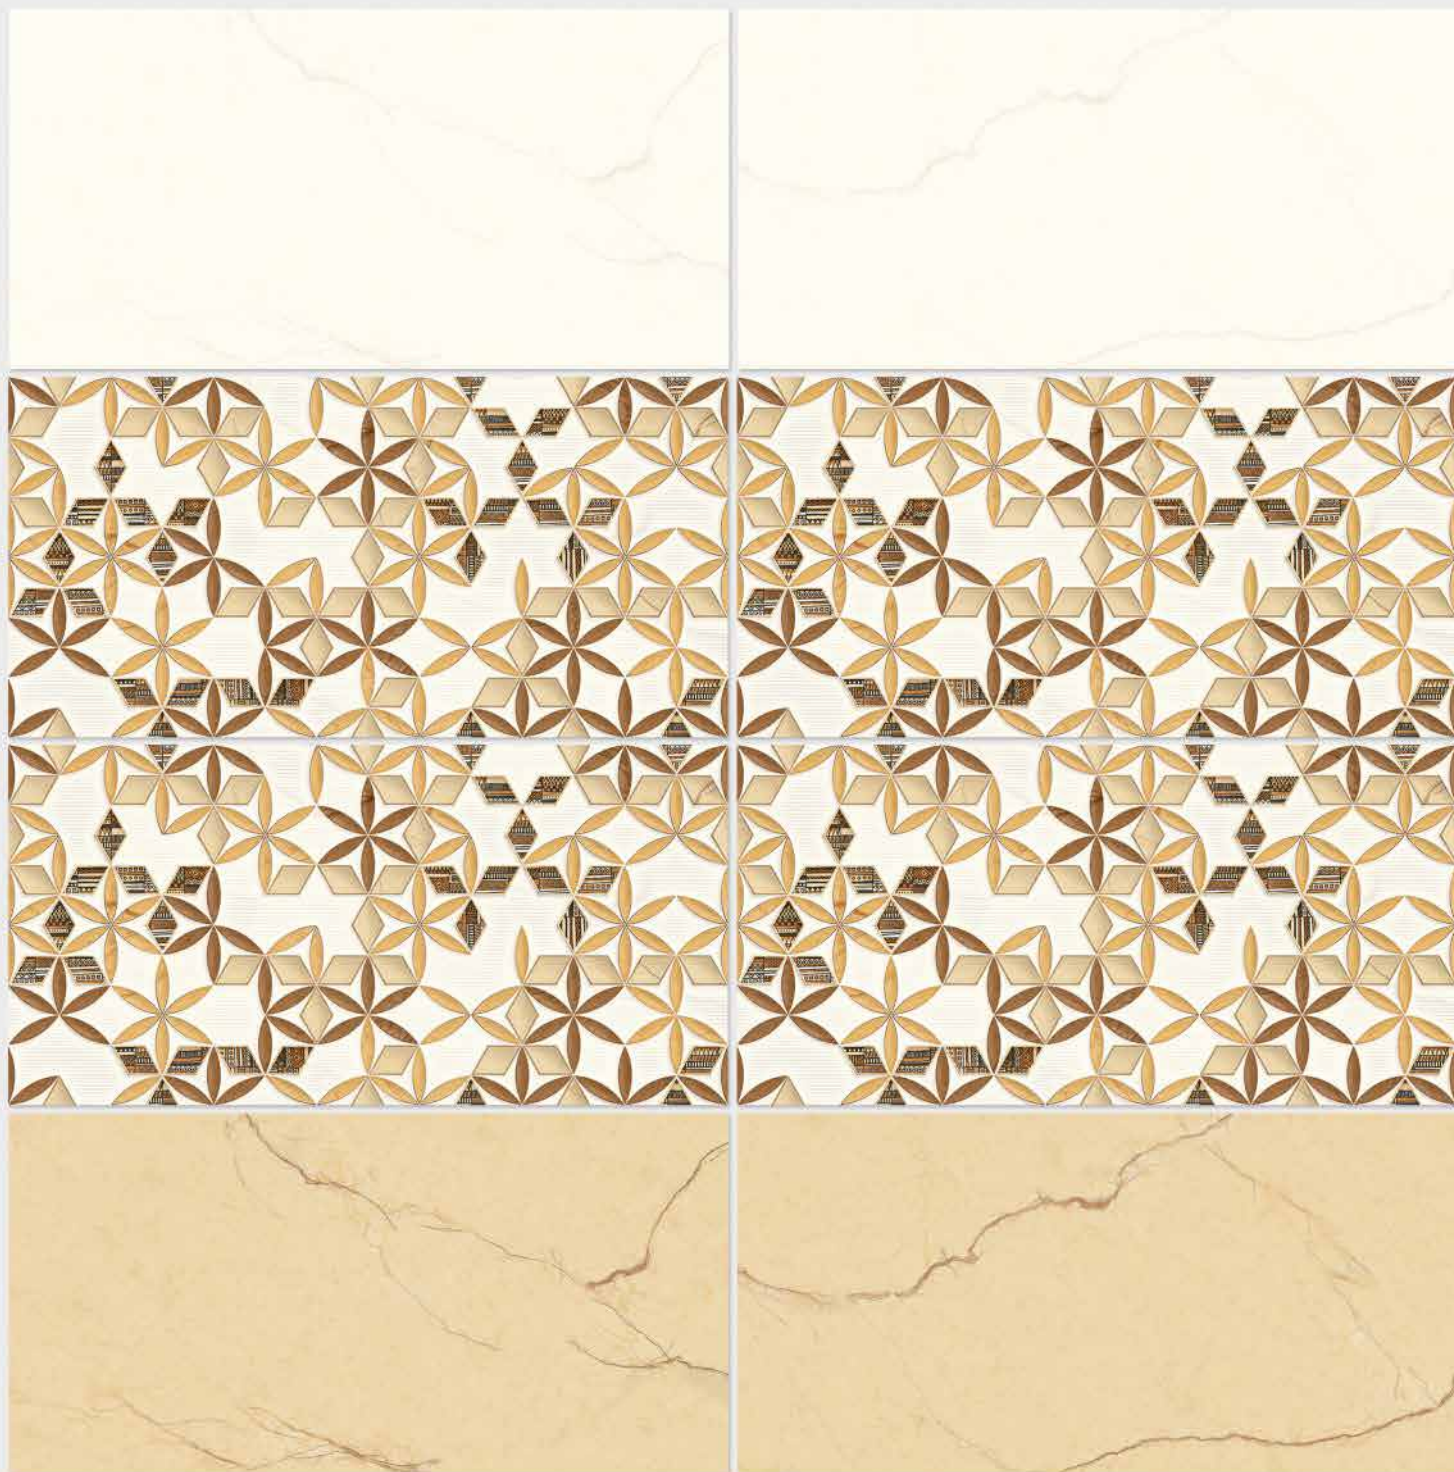

SIGNUS
C E R A M I C

Tile Shown
1095