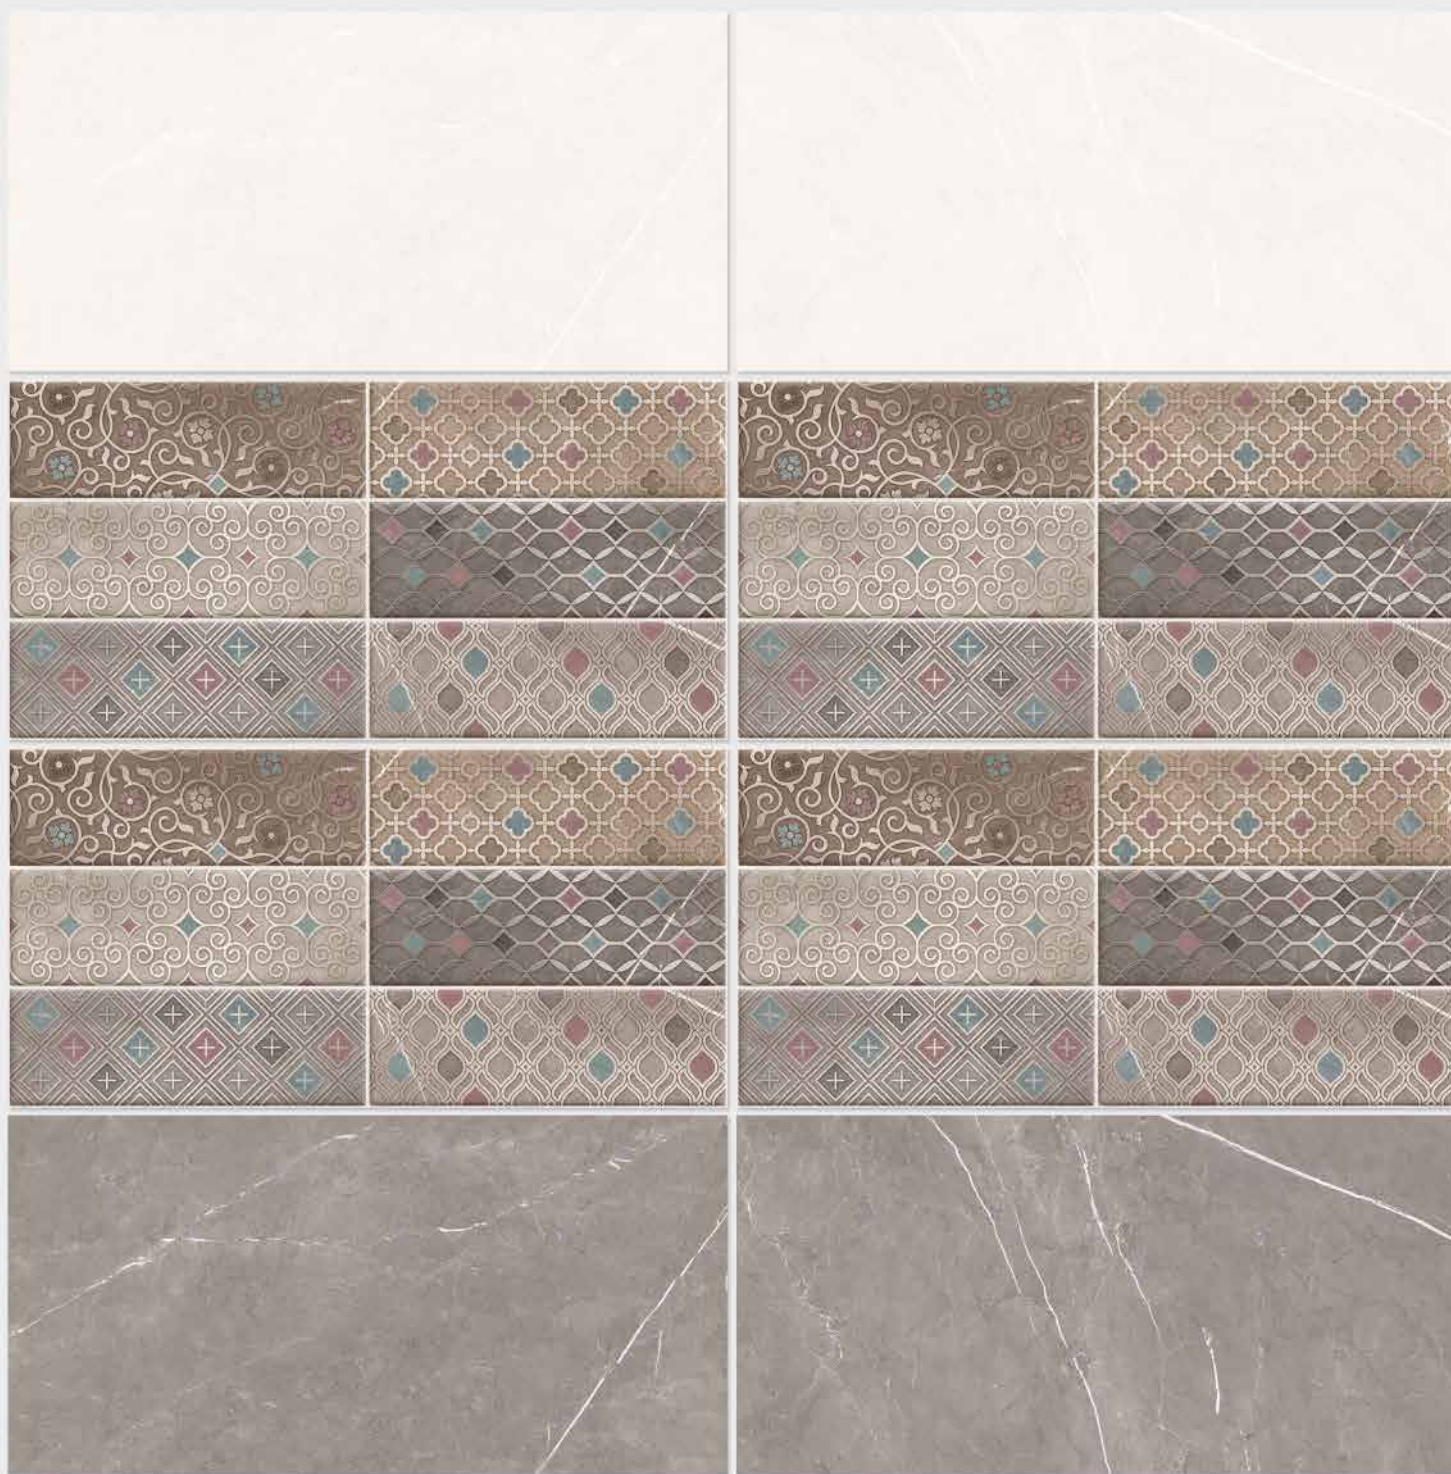

SIGNUS
C E R A M I C

Tile Shown
1102