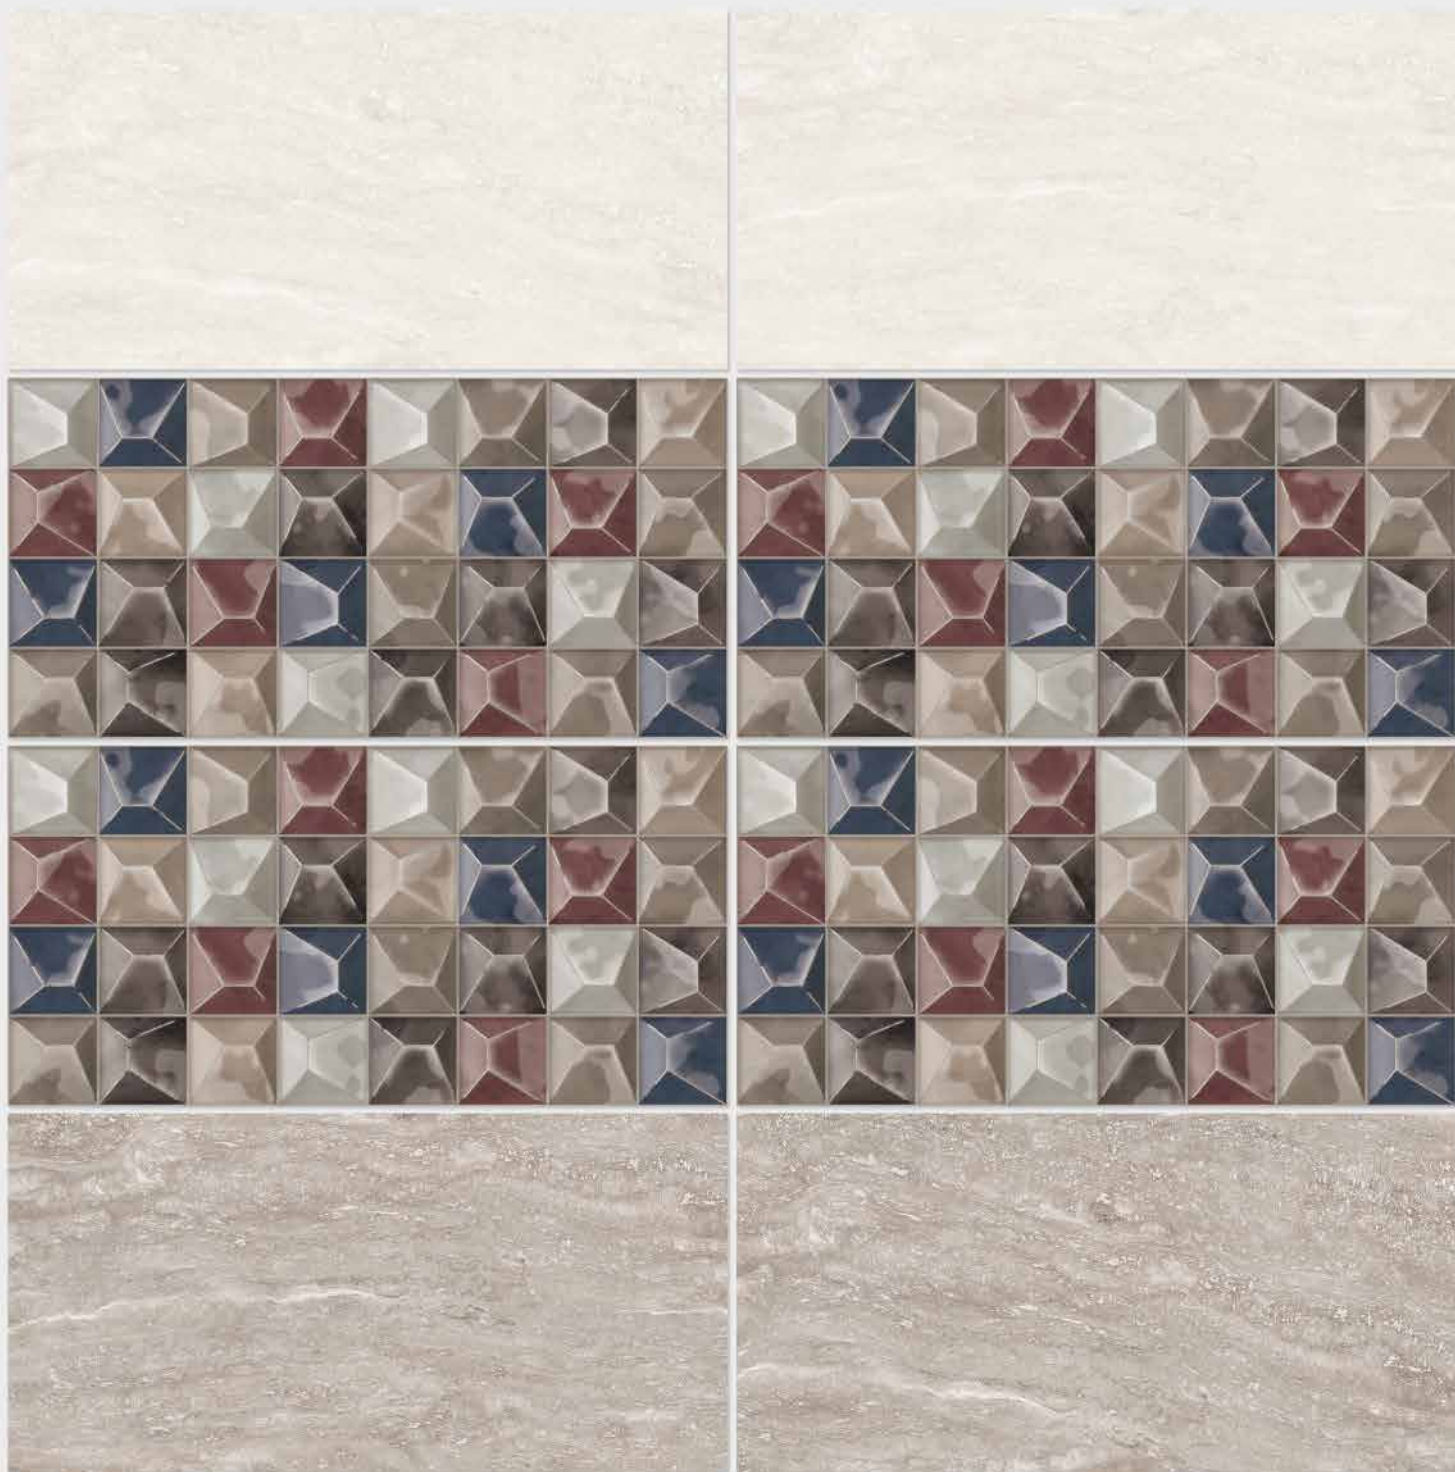

SIGNUS
CERAMIC

Tile Shown
1110