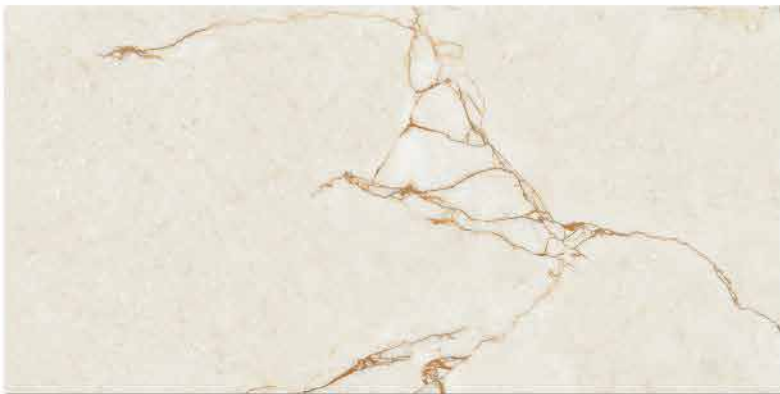

Tile Shown  
1087

resistant to salts | eco sustainable | fire proof | frost proof | random design

**SIGNUS**  
C E R A M I C

Finish: **Glossy**

1088 L

1088 HL 1

1088 L

DIGITAL 300x  
WALL TILES 600mm