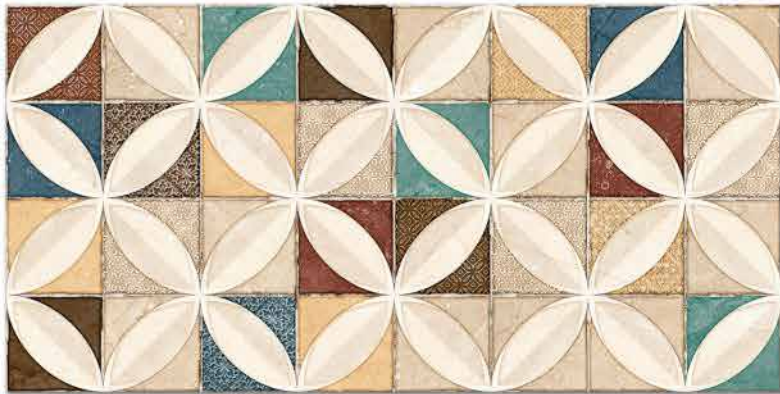

resistant to salts | eco sustainable | fire proof | frost proof | random design

SIGNUS
C E R A M I C

Finish: **Glossy**

1107 HL 1

DIGITAL 300x
WALL TILES 600mm