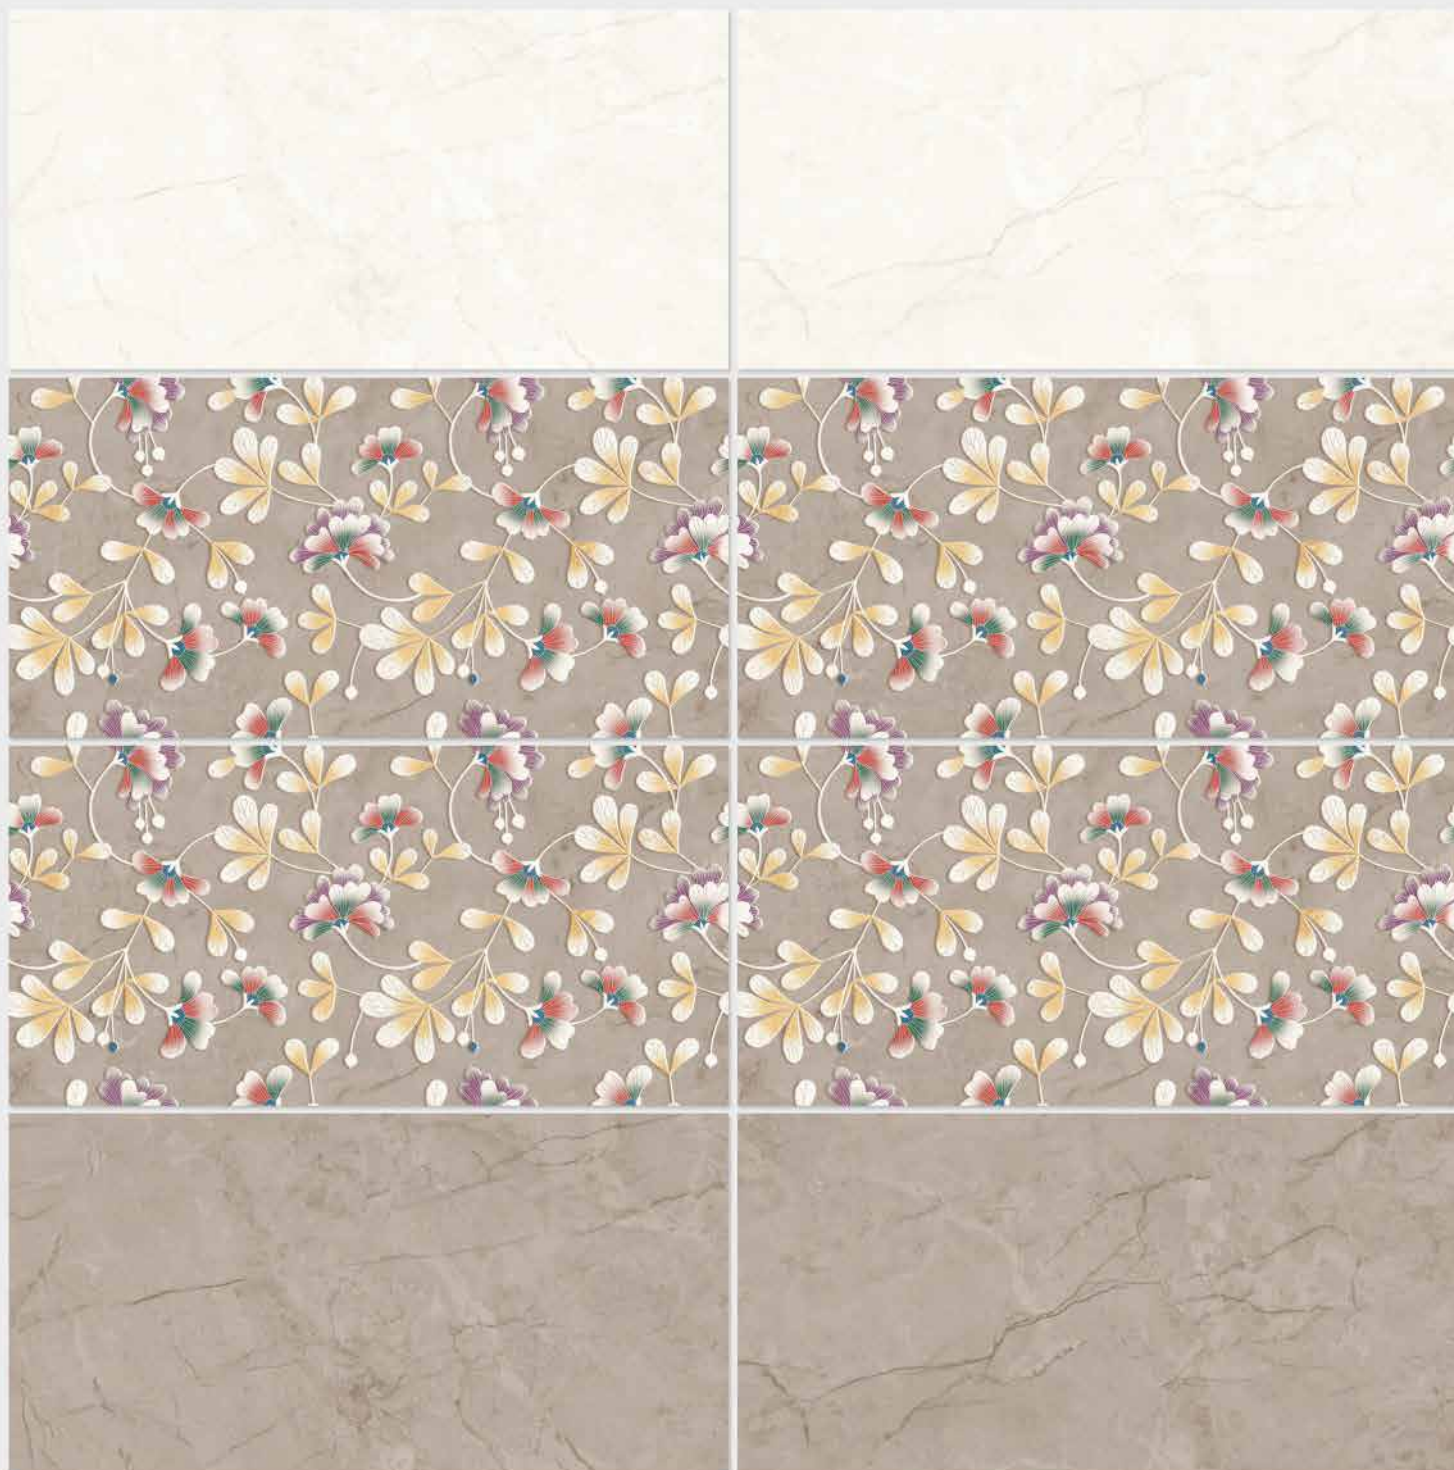

1104 HL 1

1104 D

DIGITAL 300x  
WALL TILES 600mm

**SIGNUS**  
C E R A M I C

Tile Shown  
1104

resistant to salts | eco sustainable | fire proof | frost proof | random design

**SIGNUS**  
C E R A M I C

Finish: **Glossy**