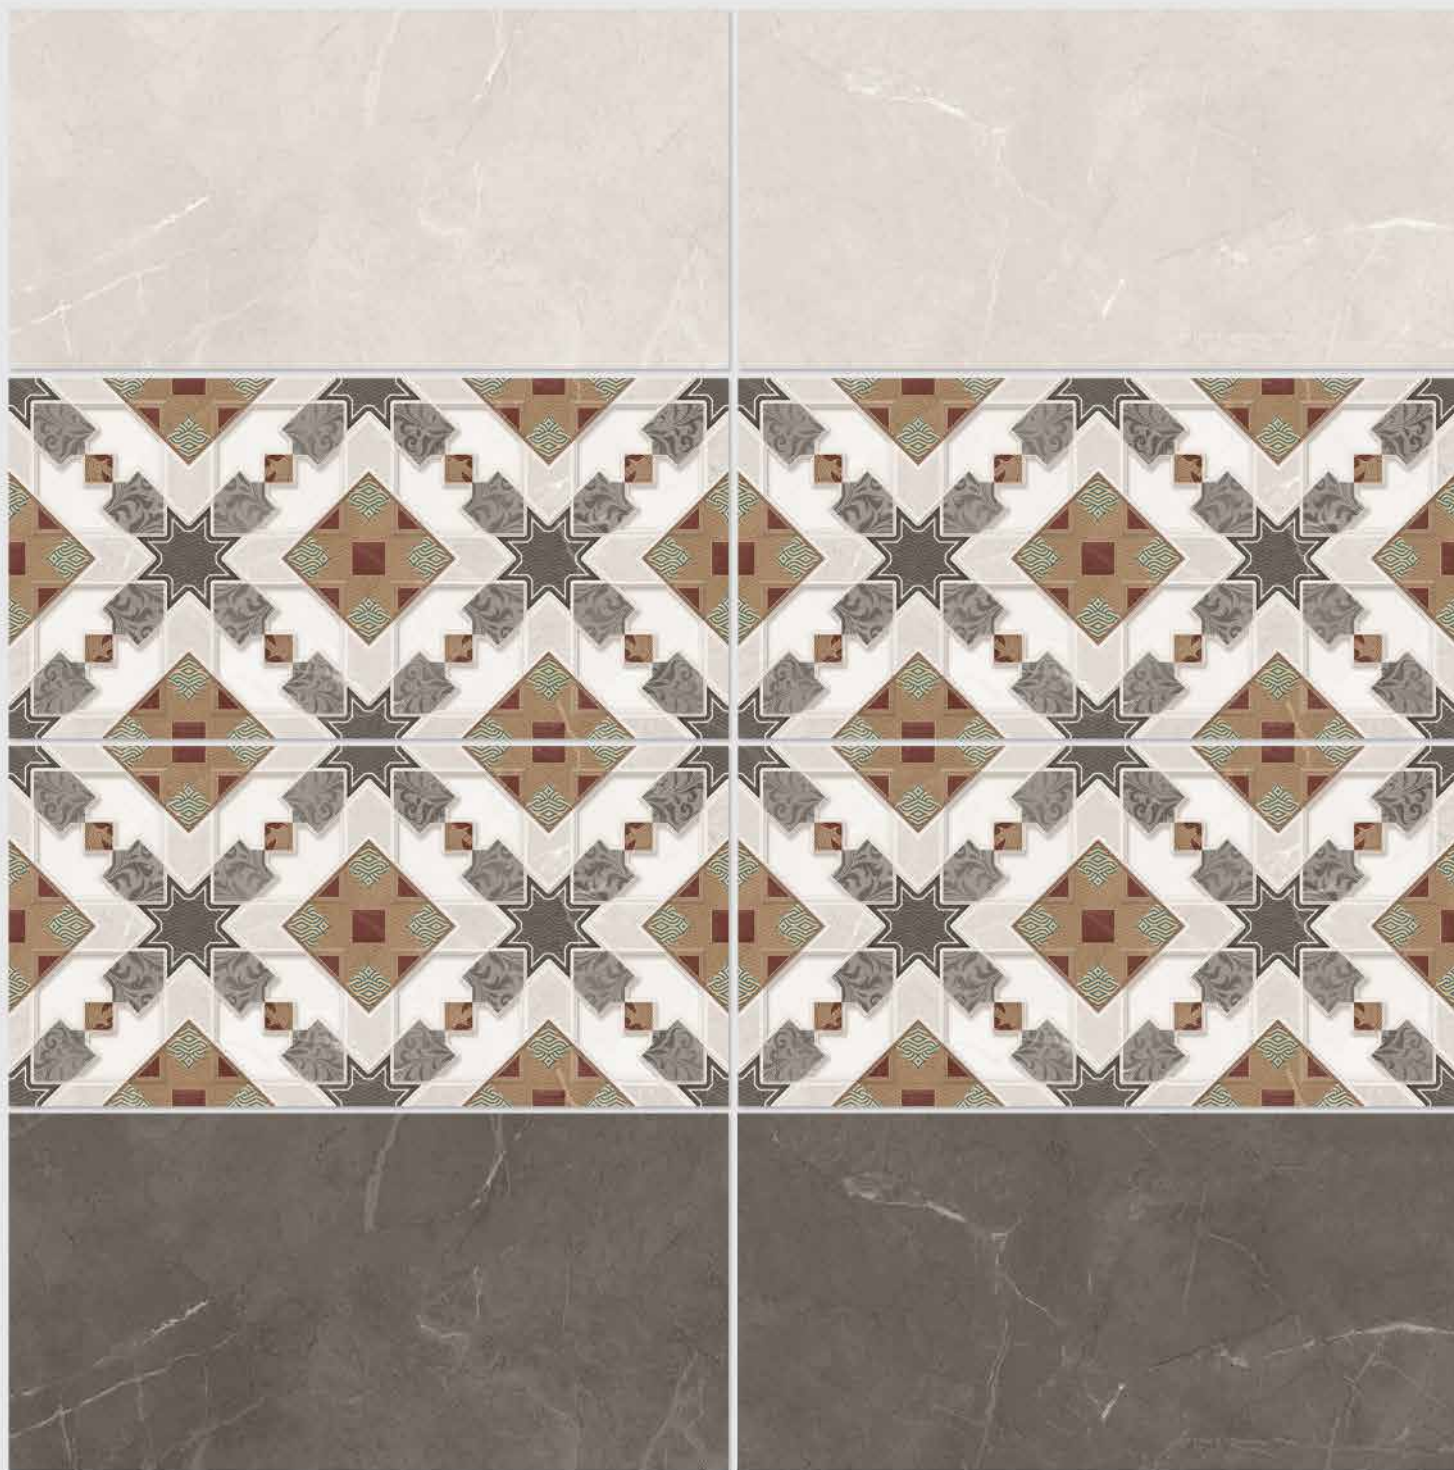

Finish: **Glossy**

1092 L

1092 HL 1

1092 D

DIGITAL 300x  
WALL TILES 600mm

**SIGNUS**  
CERAMIC

Tile Shown  
1092

resistant to salts | eco sustainable | fire proof | frost proof | random design