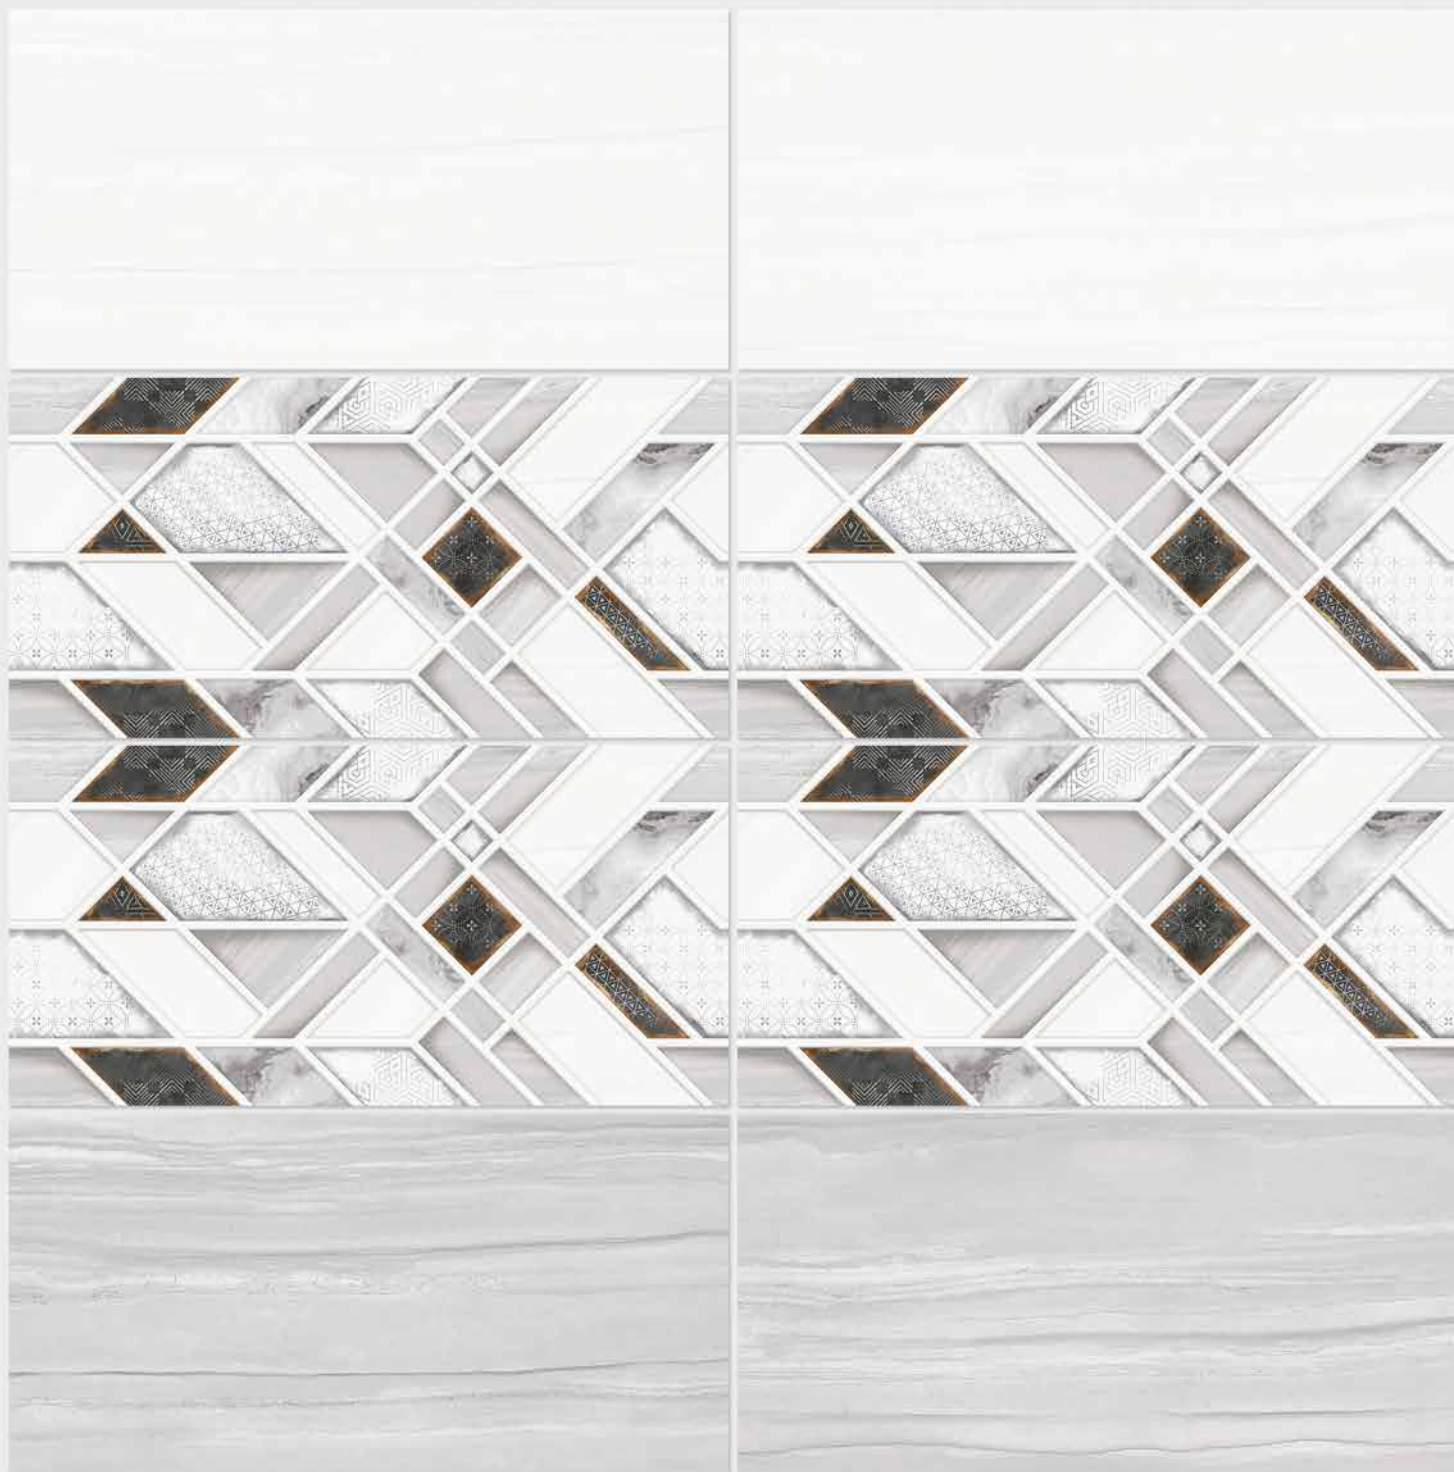

SIGNUS
CERAMIC

Tile Shown
1112