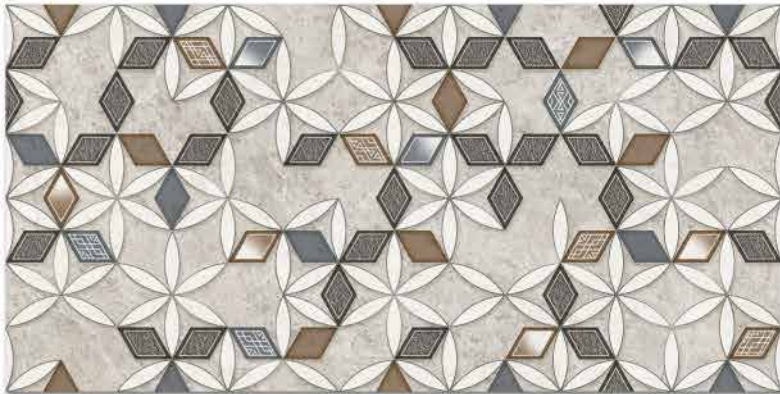

DIGITAL 300x  
WALL TILES 600mm

**SIGNUS**  
CERAMIC

Tile Shown  
1081

resistant to salts | eco sustainable | fire proof | frost proof | random design

**SIGNUS**  
C E R A M I C

Finish: **Glossy**

1082 L

1082 HL 1