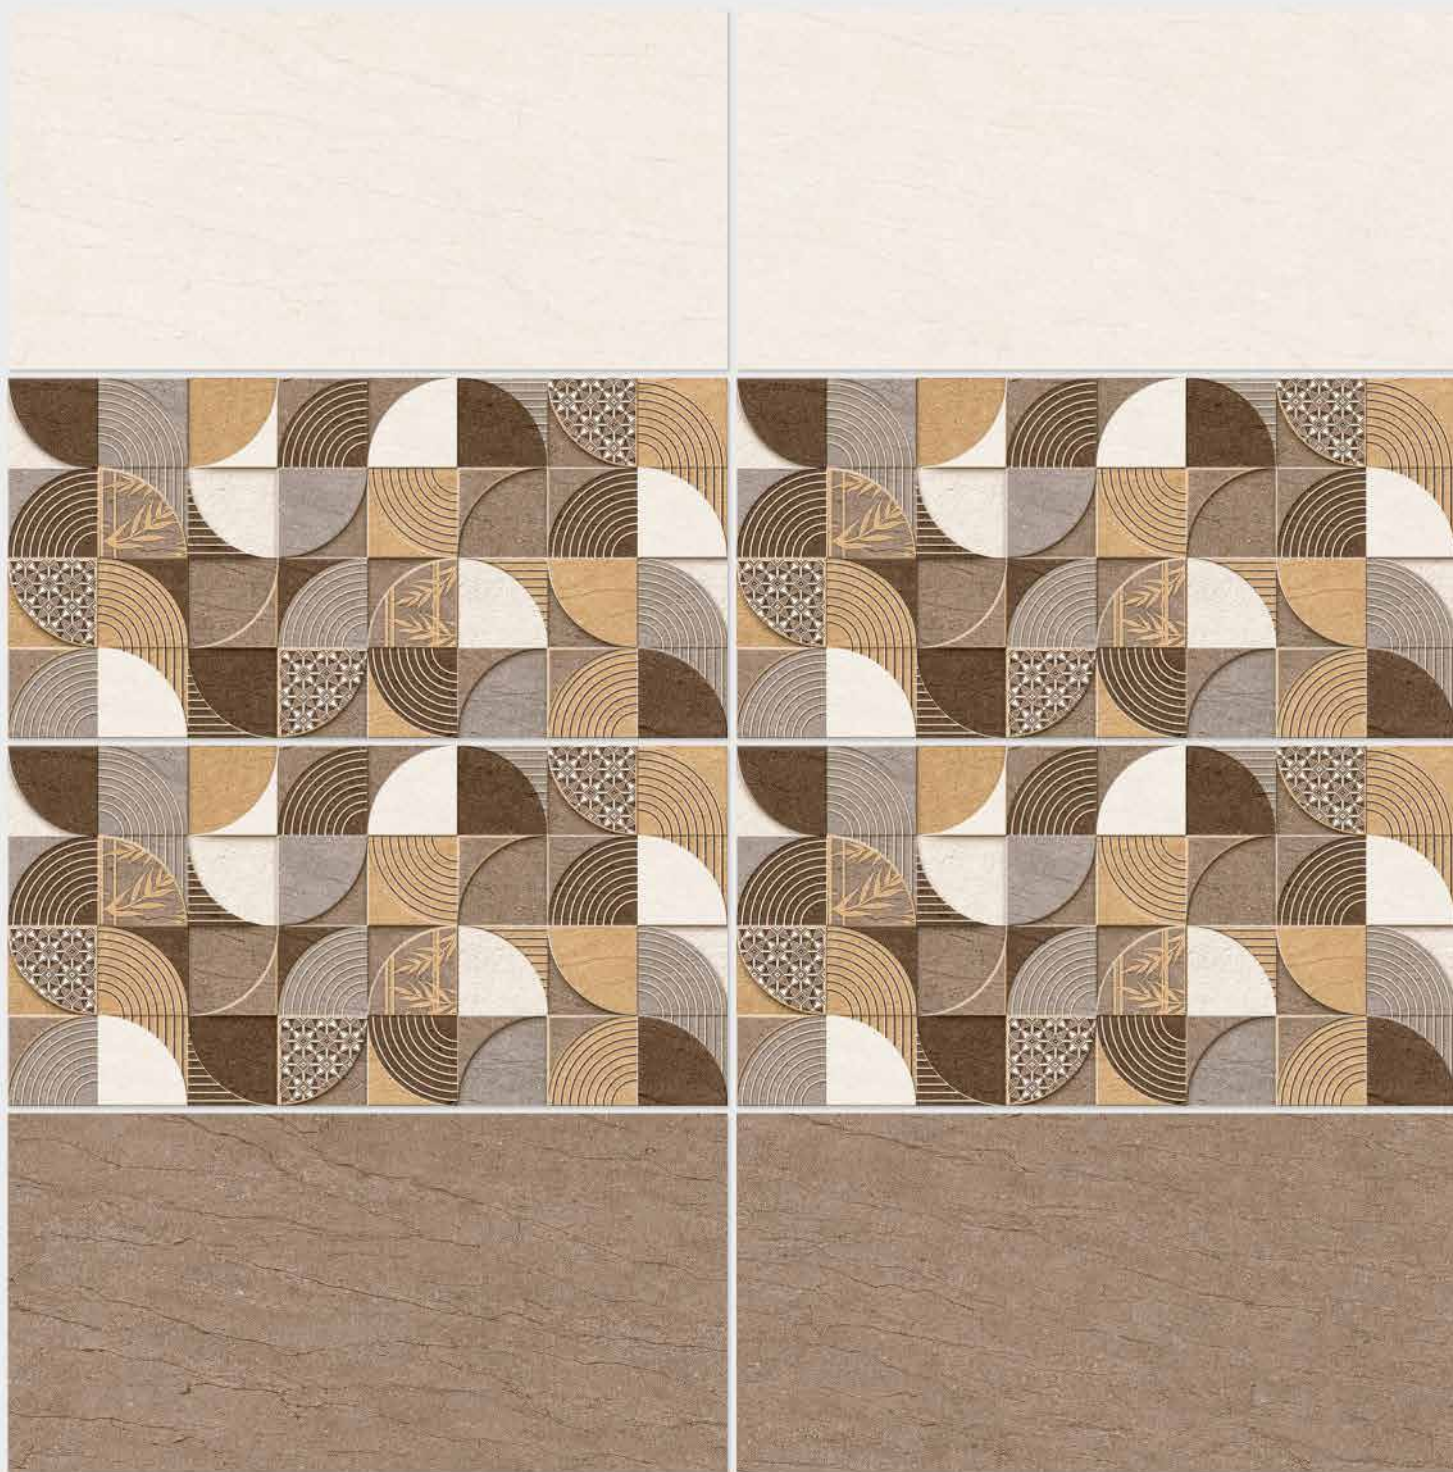

1113 HL 1

1113 D

DIGITAL 300x  
WALL TILES 600mm

**SIGNUS**  
CERAMIC

Tile Shown  
1113

resistant to salts | eco sustainable | fire proof | frost proof | random design

**SIGNUS**  
C E R A M I C

Finish: **Glossy**