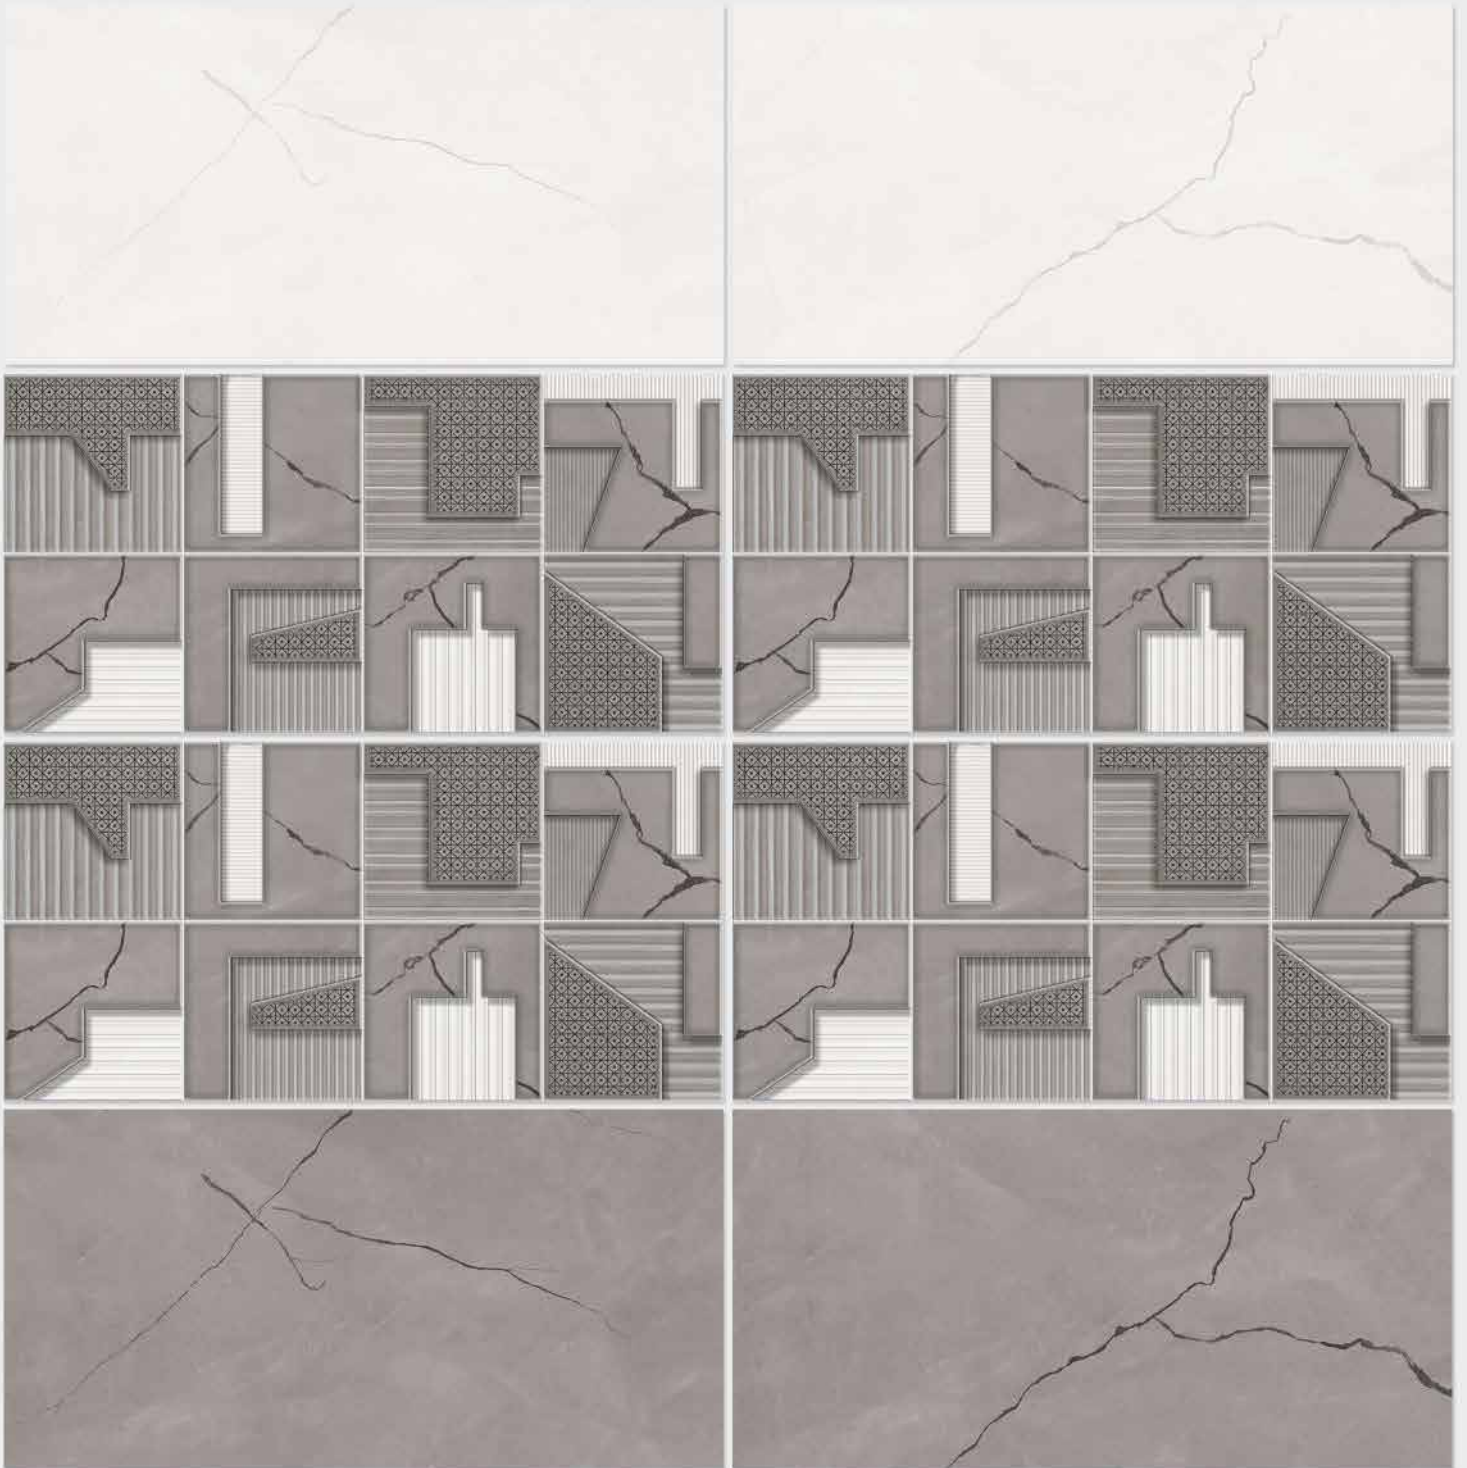

Finish: **Glossy**

1085 L

1085 HL 1

1085 D

DIGITAL 300x  
WALL TILES 600mm

**SIGNUS**  
CERAMIC

Tile Shown  
1085

resistant to salts | eco sustainable | fire proof | frost proof | random design