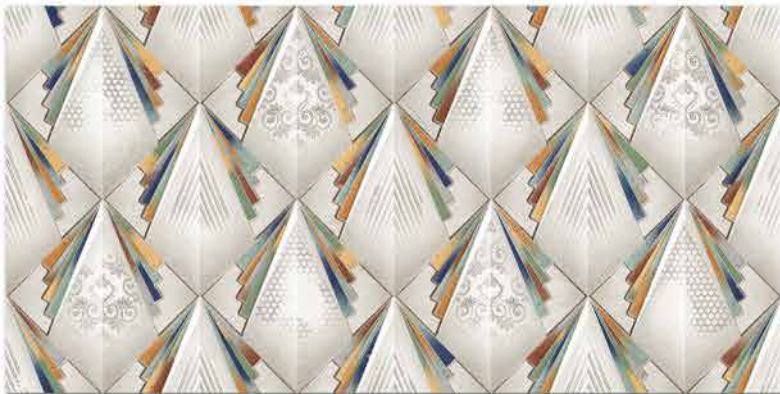

DIGITAL 300x  
WALL TILES 600mm

**SIGNUS**  
CERAMIC

Tile Shown  
1119

resistant to salts | eco sustainable | fire proof | frost proof | random design

**SIGNUS**  
C E R A M I C

Finish: **Glossy**

1120 L

1120 HL 1