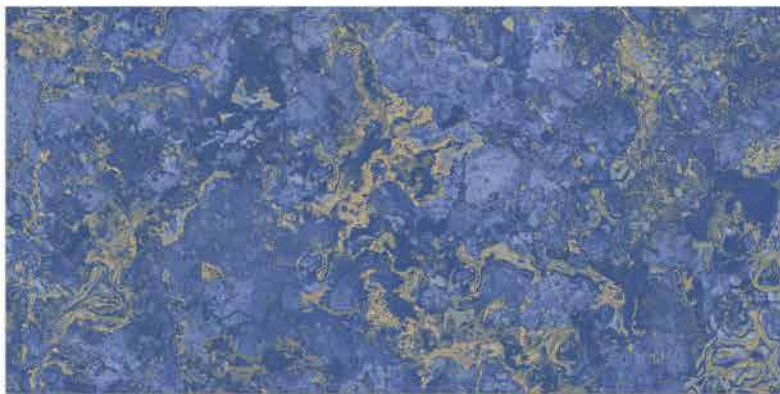

resistant to salts | eco sustainable | fire proof | frost proof | random design

**SIGNUS**  
C E R A M I C

Finish: **Glossy**

1101 L

1101 HL 1

1101 D

DIGITAL 300x  
WALL TILES 600mm

**SIGNUS**  
C E R A M I C