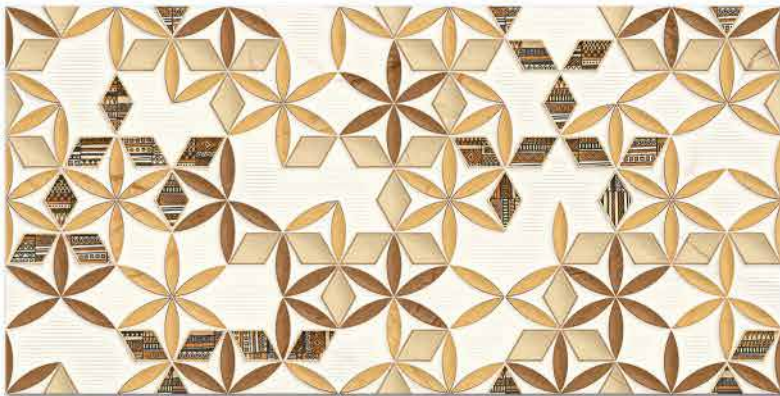

Tile Shown  
1094

resistant to salts | eco sustainable | fire proof | frost proof | random design

**SIGNUS**  
C E R A M I C

Finish: **Glossy**

1095 L

1095 HL 1

1095 D

DIGITAL 300x  
WALL TILES 600mm