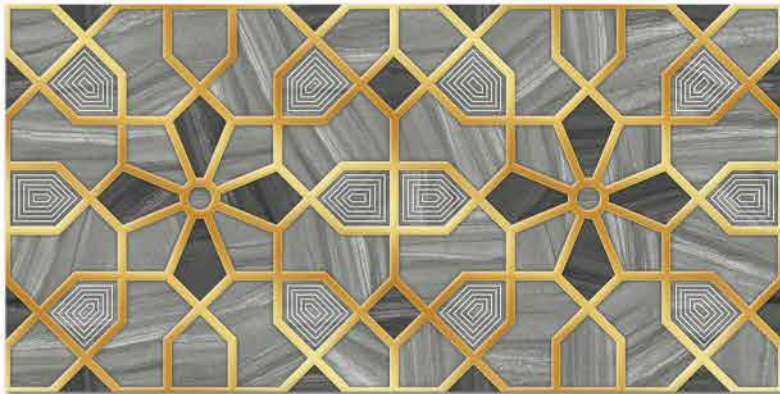

resistant to salts | eco sustainable | fire proof | frost proof | random design

SIGNUS
C E R A M I C

Finish: **Glossy**

1099 HL 1

DIGITAL 300x
WALL TILES 600mm