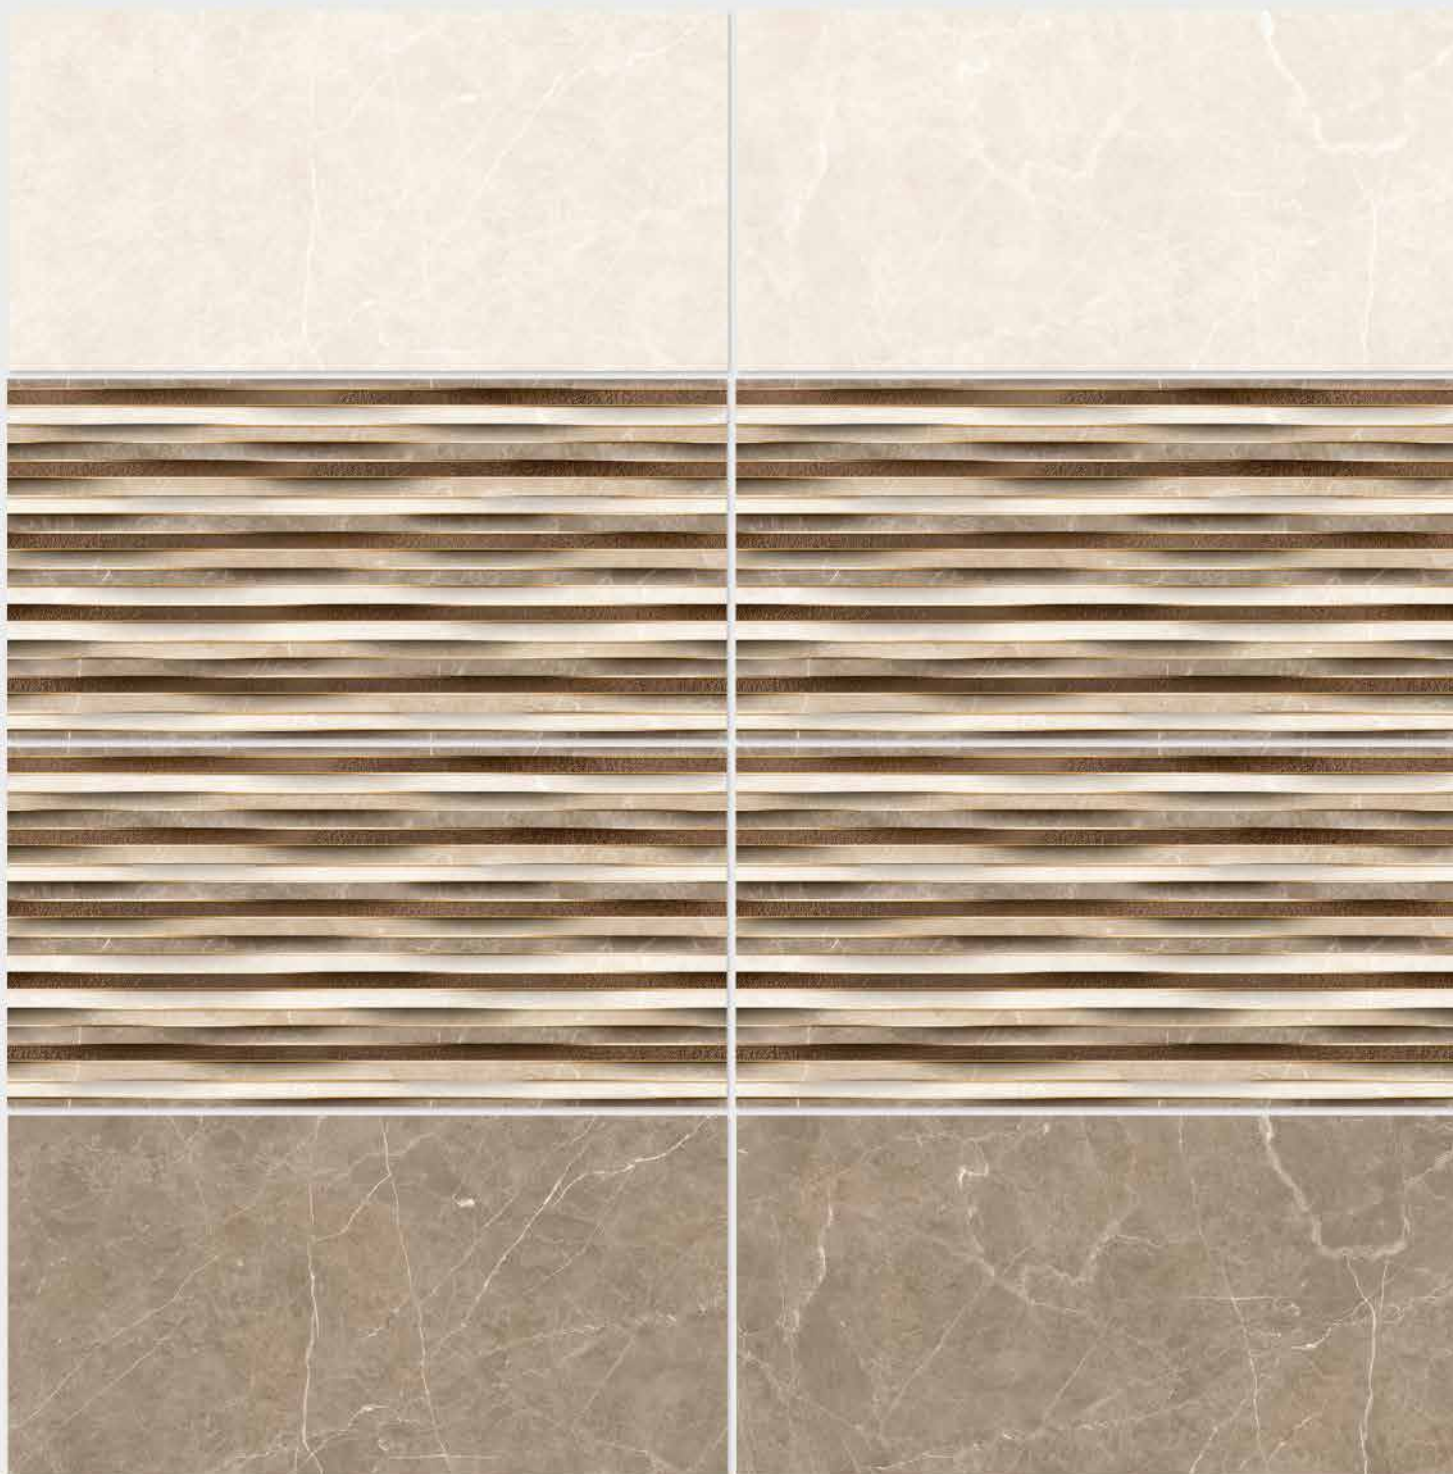

1098 L

1098 HL 1

1098 D

DIGITAL 300x  
WALL TILES 600mm

**SIGNUS**  
C E R A M I C

Tile Shown  
1098

resistant to salts | eco sustainable | fire proof | frost proof | random design

**SIGNUS**  
C E R A M I C