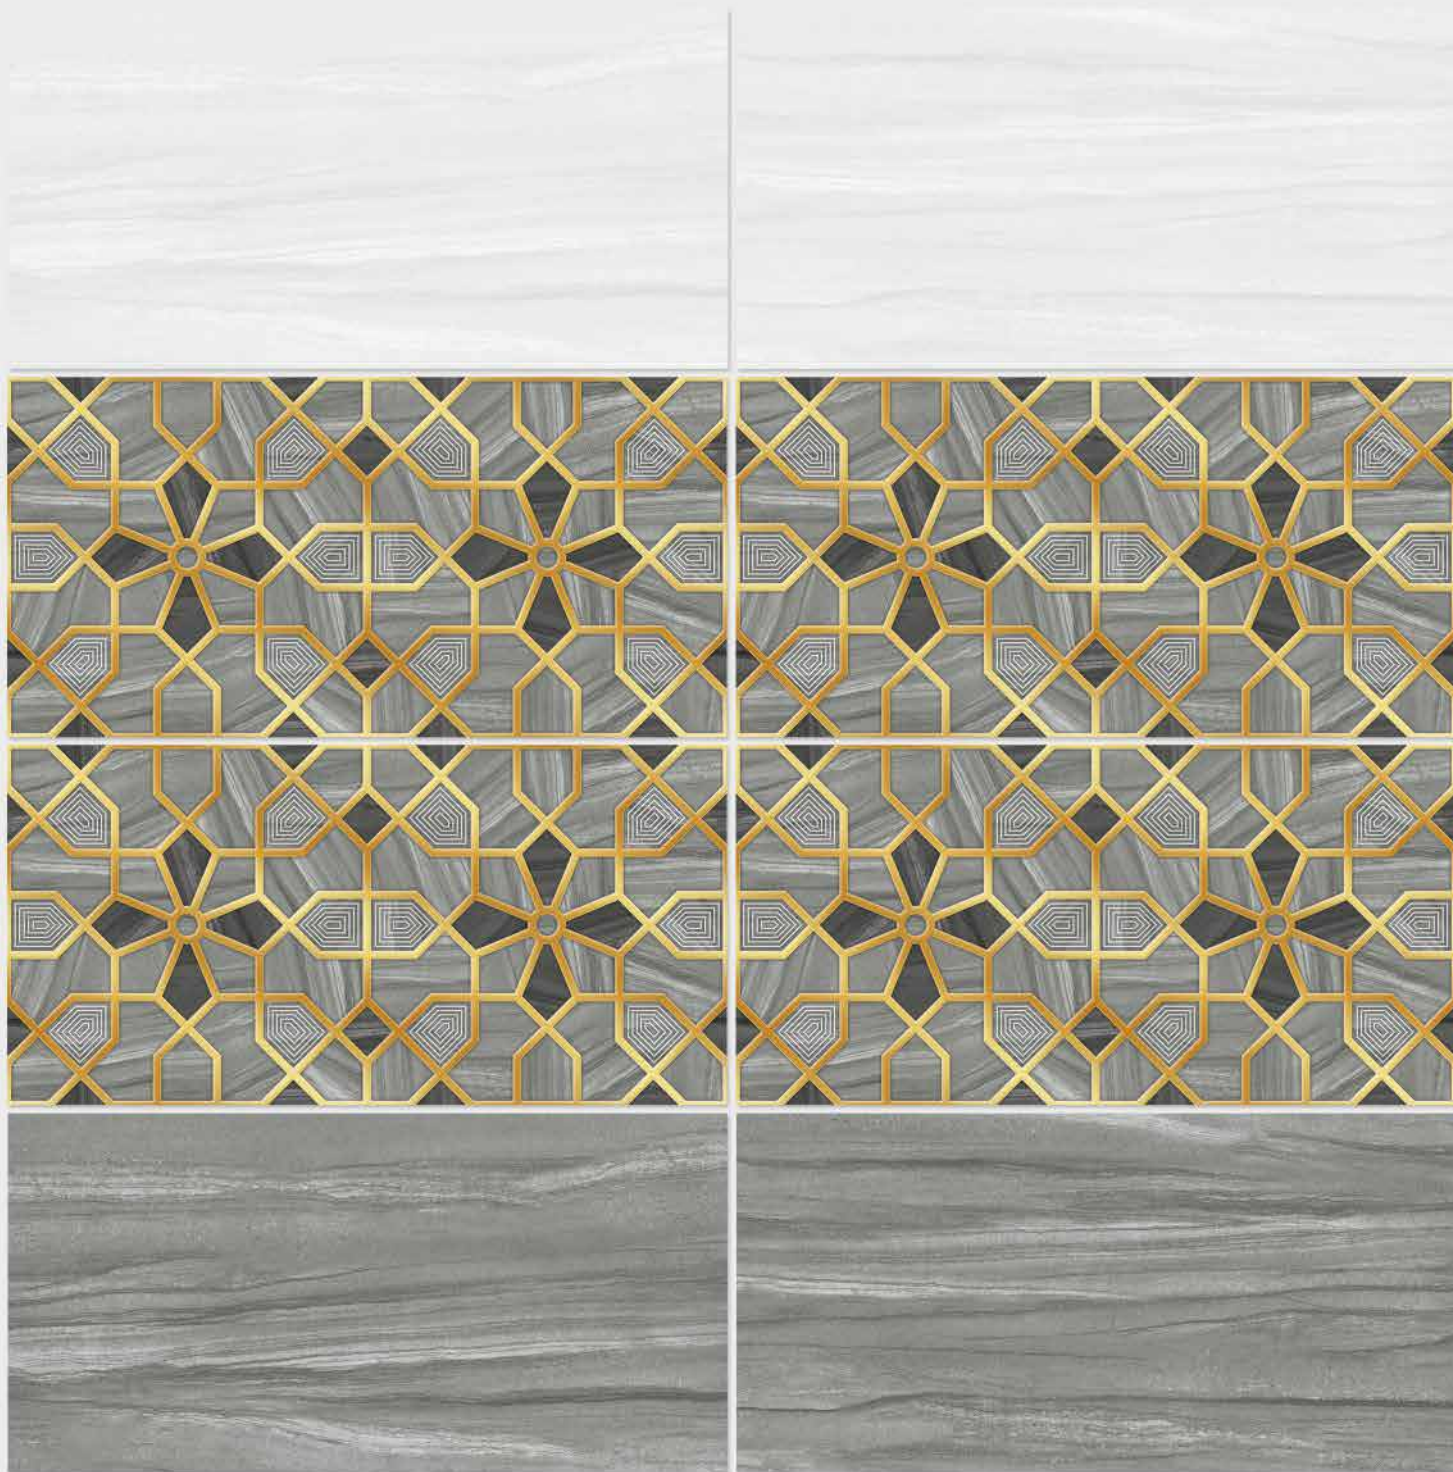

Finish: **Glossy**

1099 L

1099 HL 1

1099 D

DIGITAL 300x  
WALL TILES 600mm

**SIGNUS**  
C E R A M I C

Tile Shown  
1099

resistant to salts | eco sustainable | fire proof | frost proof | random design