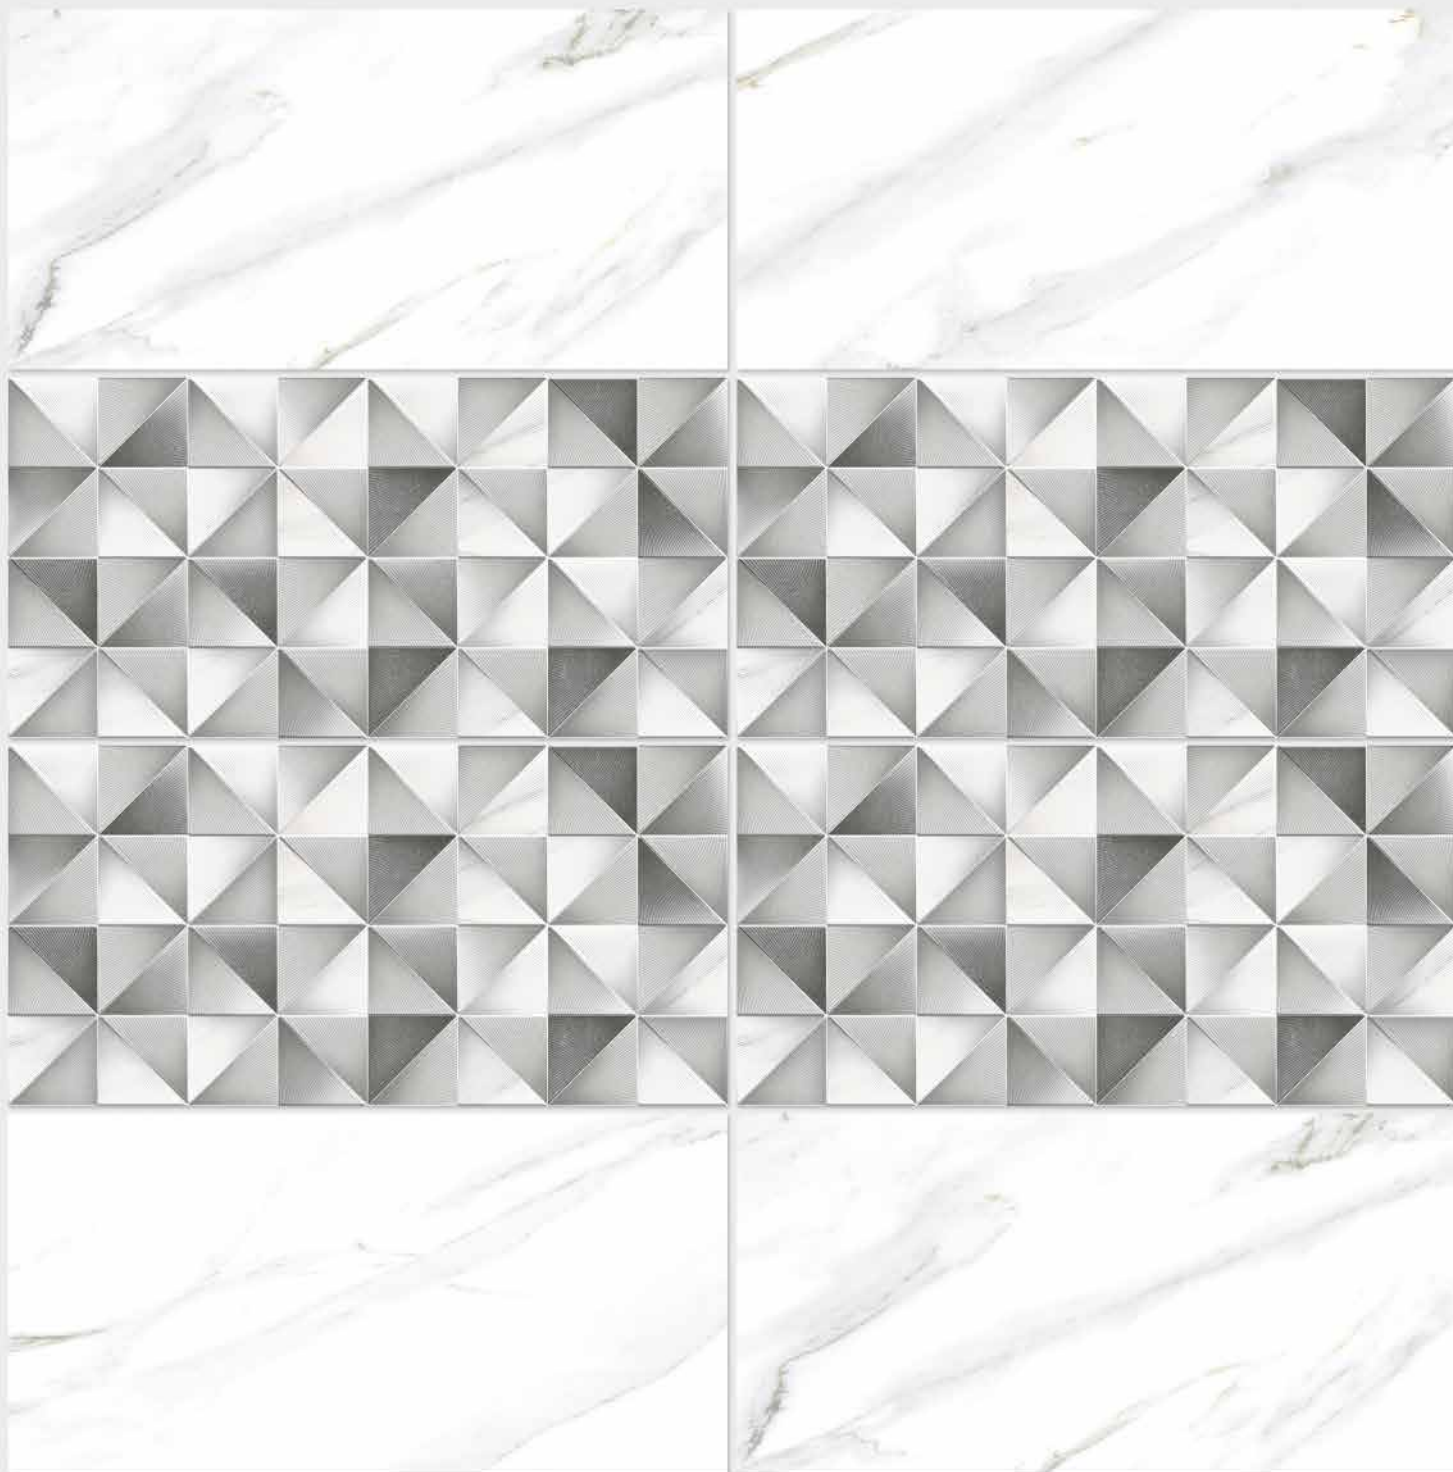

resistant to salts | eco sustainable | fire proof | frost proof | random design

**SIGNUS**  
C E R A M I C

Finish: **Glossy**

1117 L

1117 HL 1

1117 L

DIGITAL 300x  
WALL TILES 600mm

**SIGNUS**  
C E R A M I C