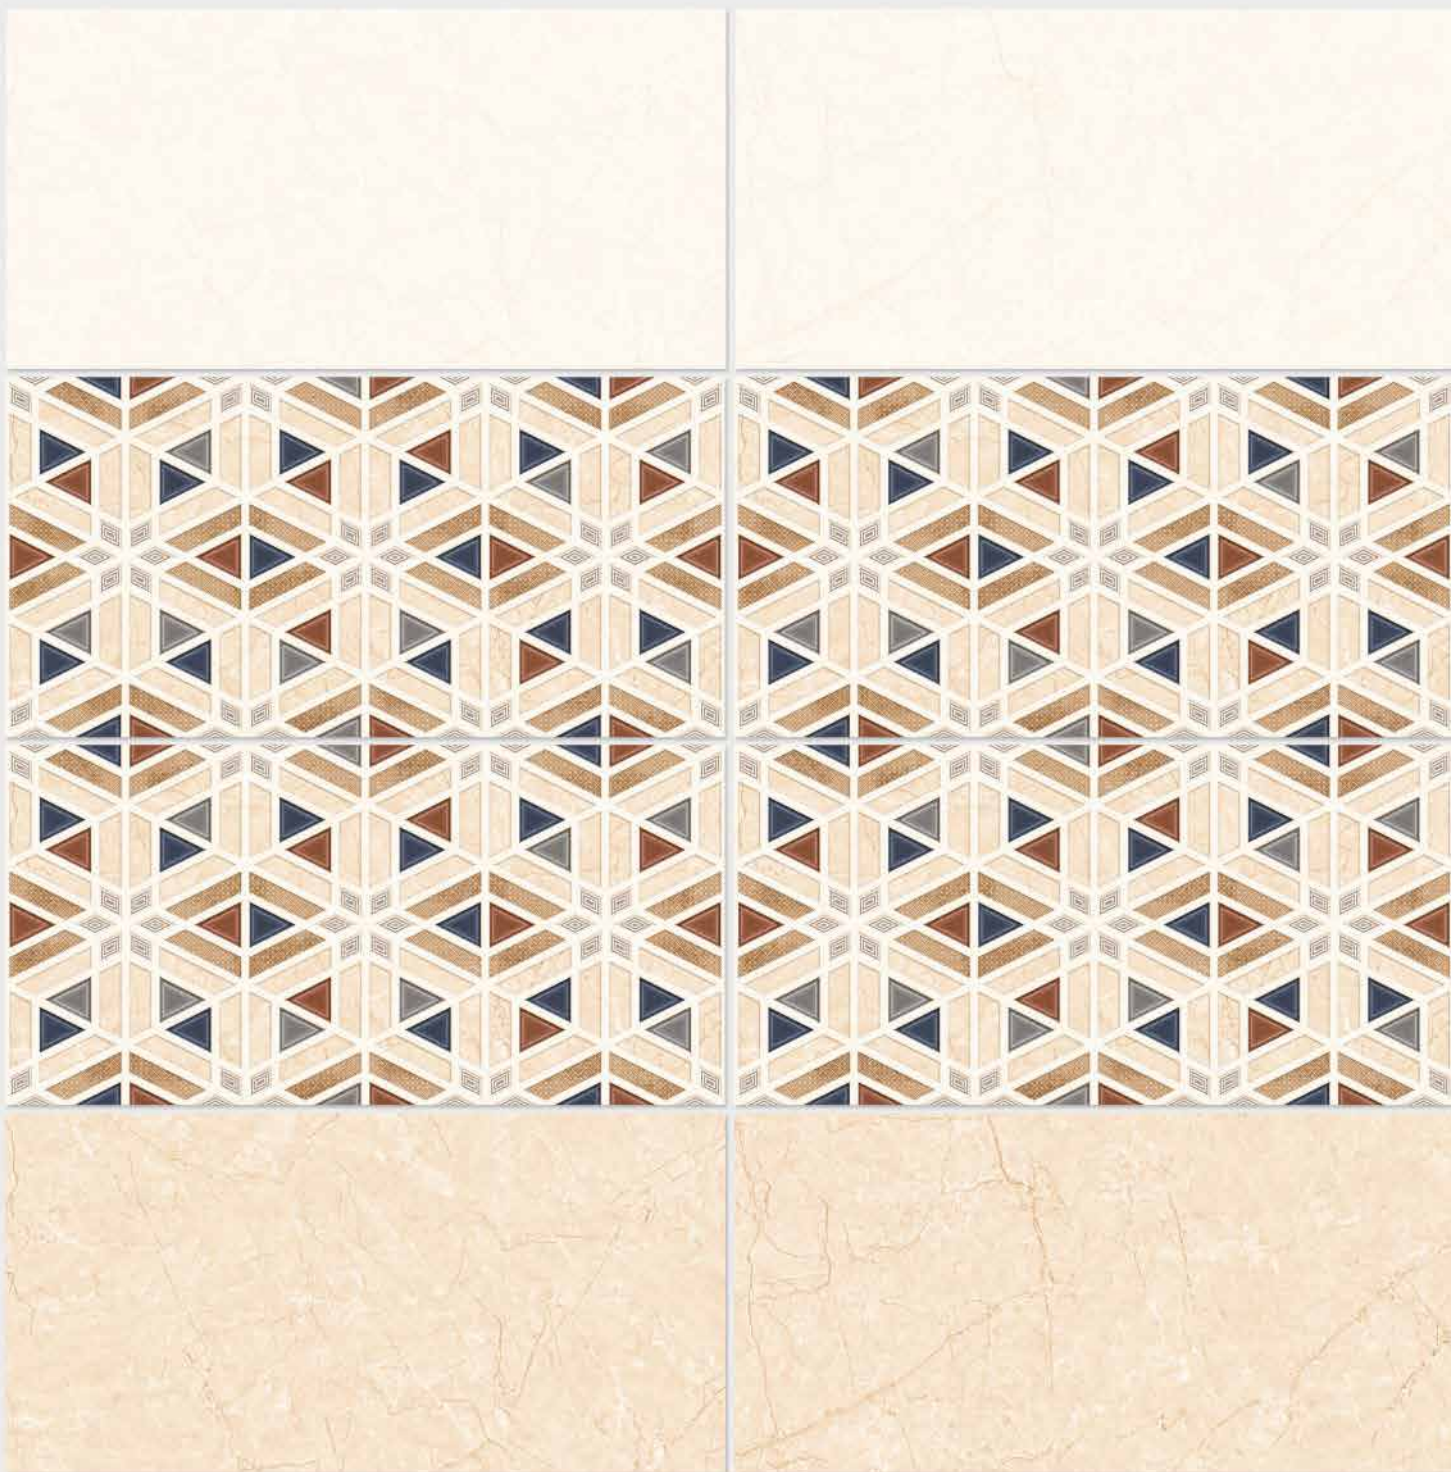

resistant to salts | eco sustainable | fire proof | frost proof | random design

**SIGNUS**  
C E R A M I C

Finish: **Glossy**

1094 L

1094 HL 1

1094 D

DIGITAL 300x  
WALL TILES 600mm

**SIGNUS**  
C E R A M I C