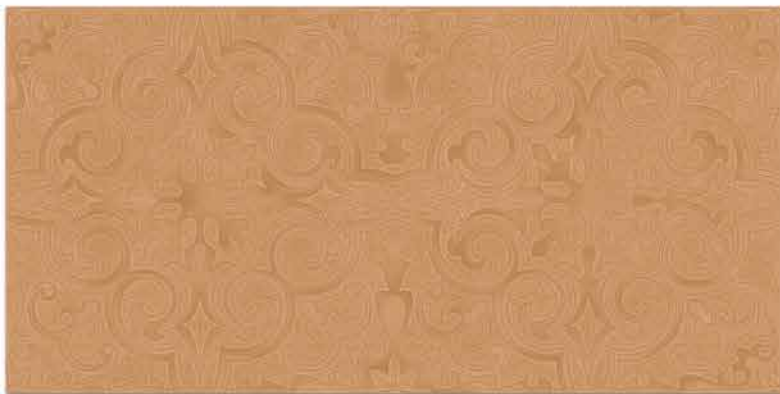

1106 D

DIGITAL 300x
WALL TILES 600mm