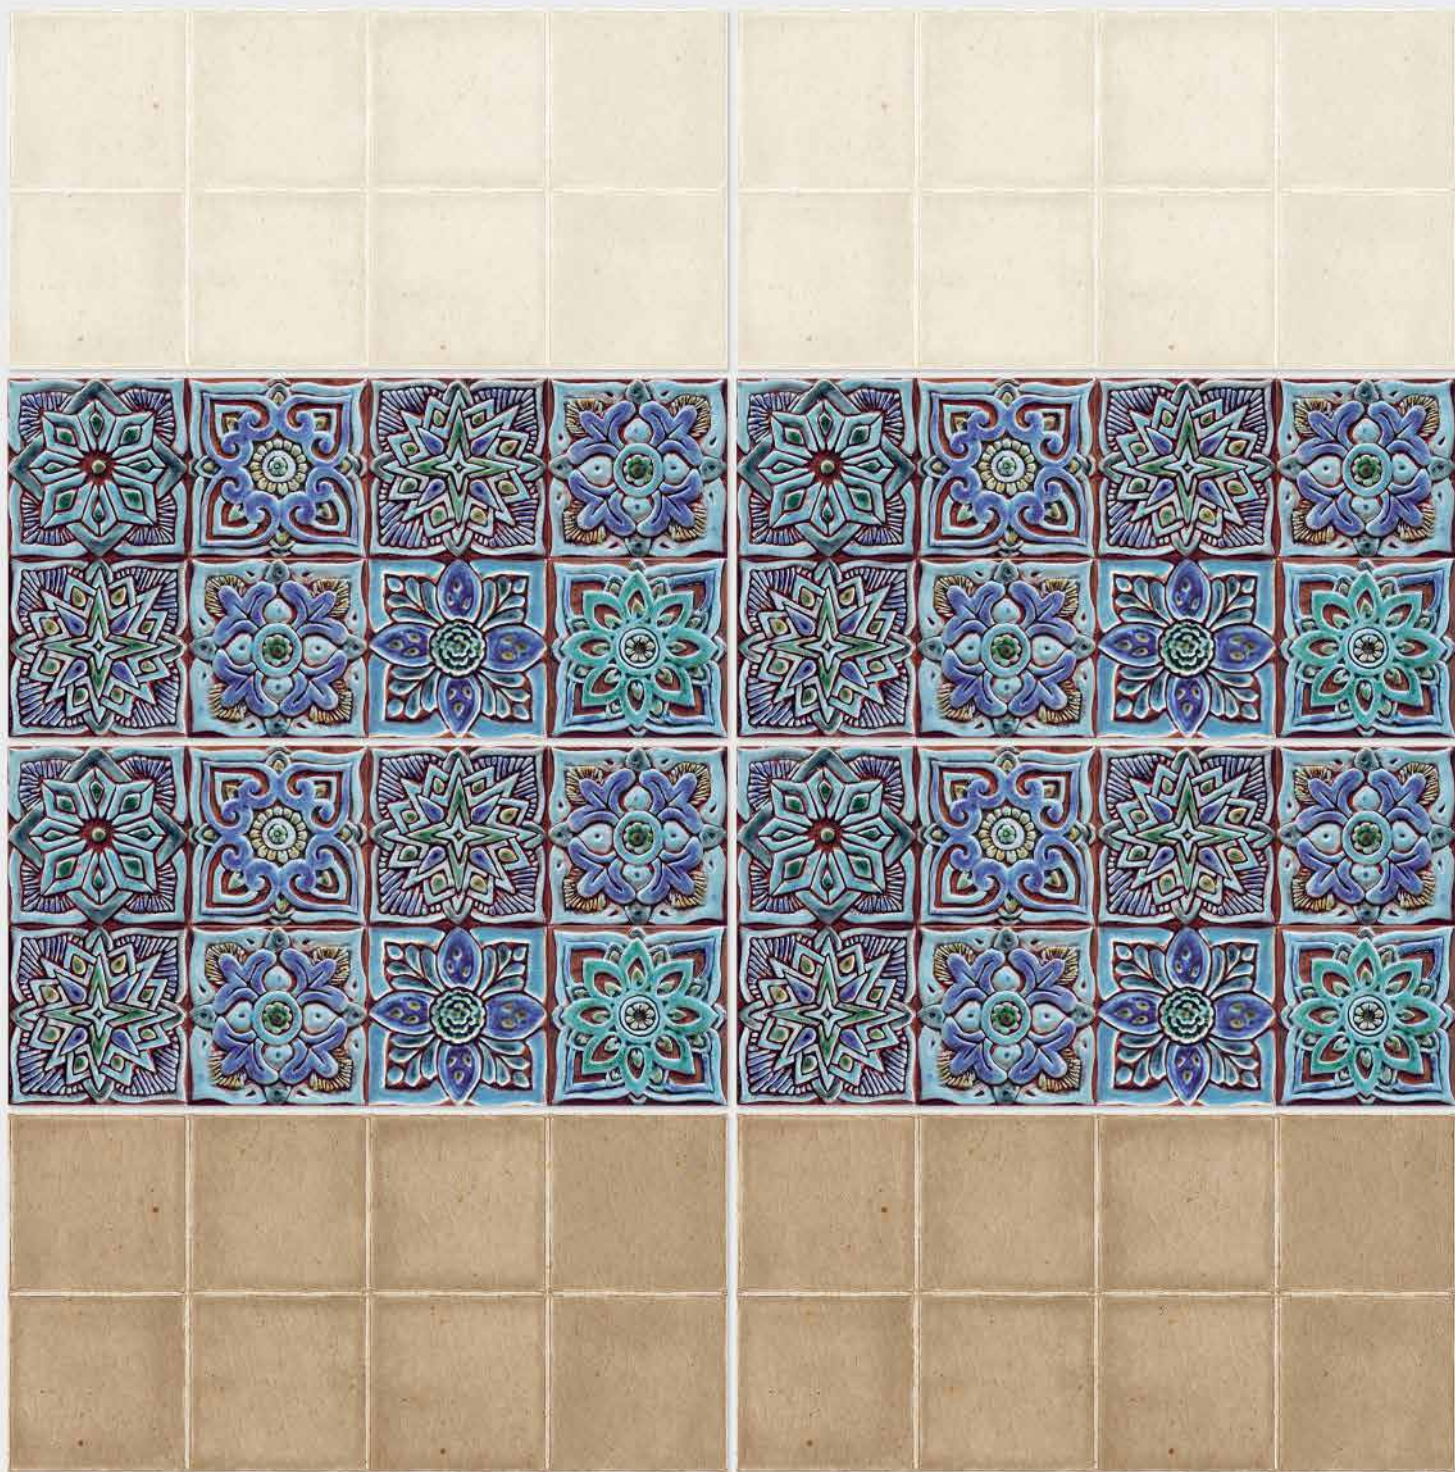

SIGNUS
CERAMIC

Tile Shown
1111