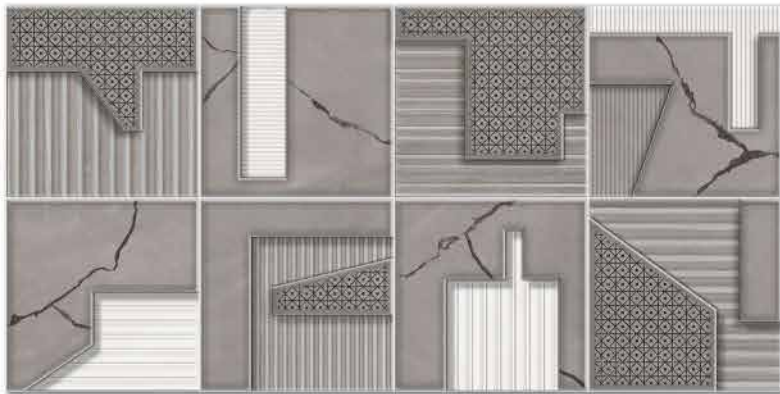

resistant to salts | eco sustainable | fire proof | frost proof | random design

SIGNUS
C E R A M I C

Finish: **Glossy**

1085 HL 1

DIGITAL 300x
WALL TILES 600mm