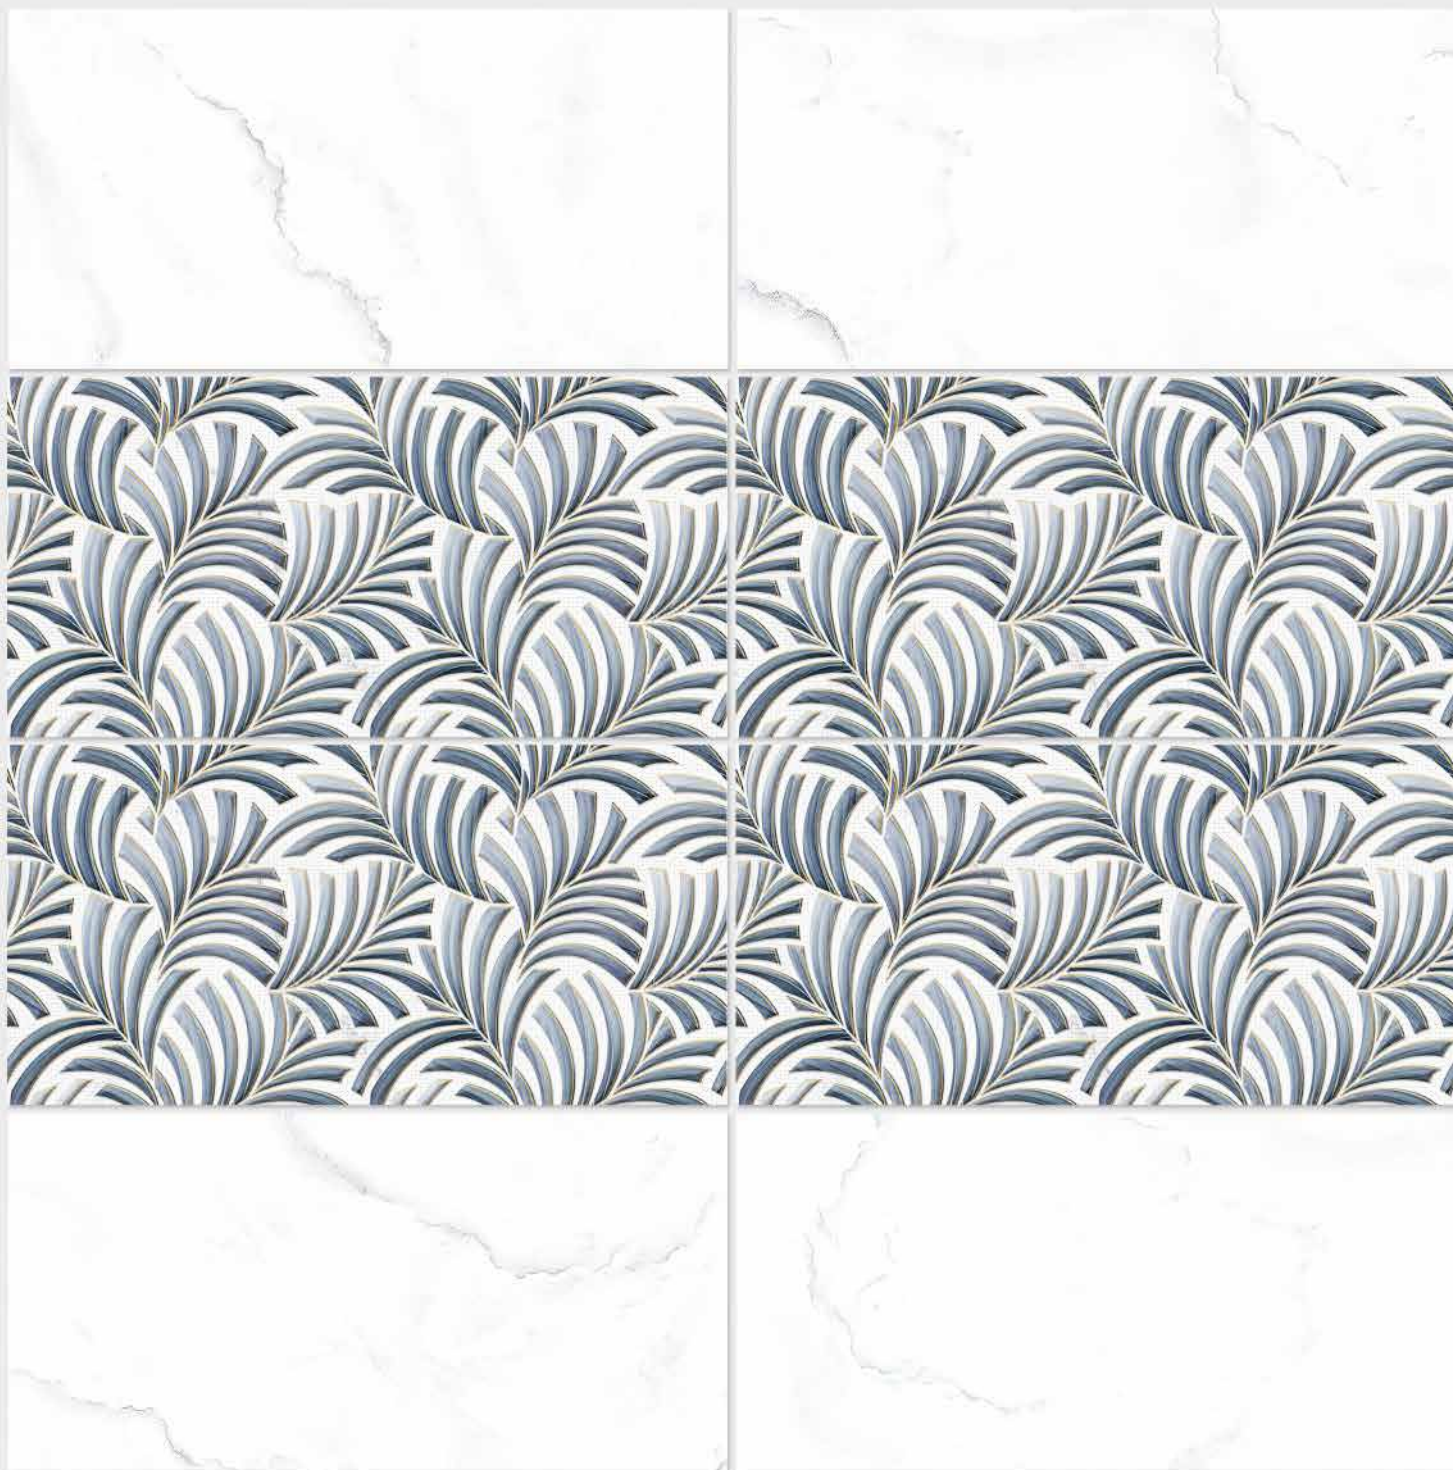

1084 L

1084 HL 1

1084 L

DIGITAL 300x  
WALL TILES 600mm

**SIGNUS**  
C E R A M I C

Tile Shown  
1084

resistant to salts | eco sustainable | fire proof | frost proof | random design

**SIGNUS**  
C E R A M I C