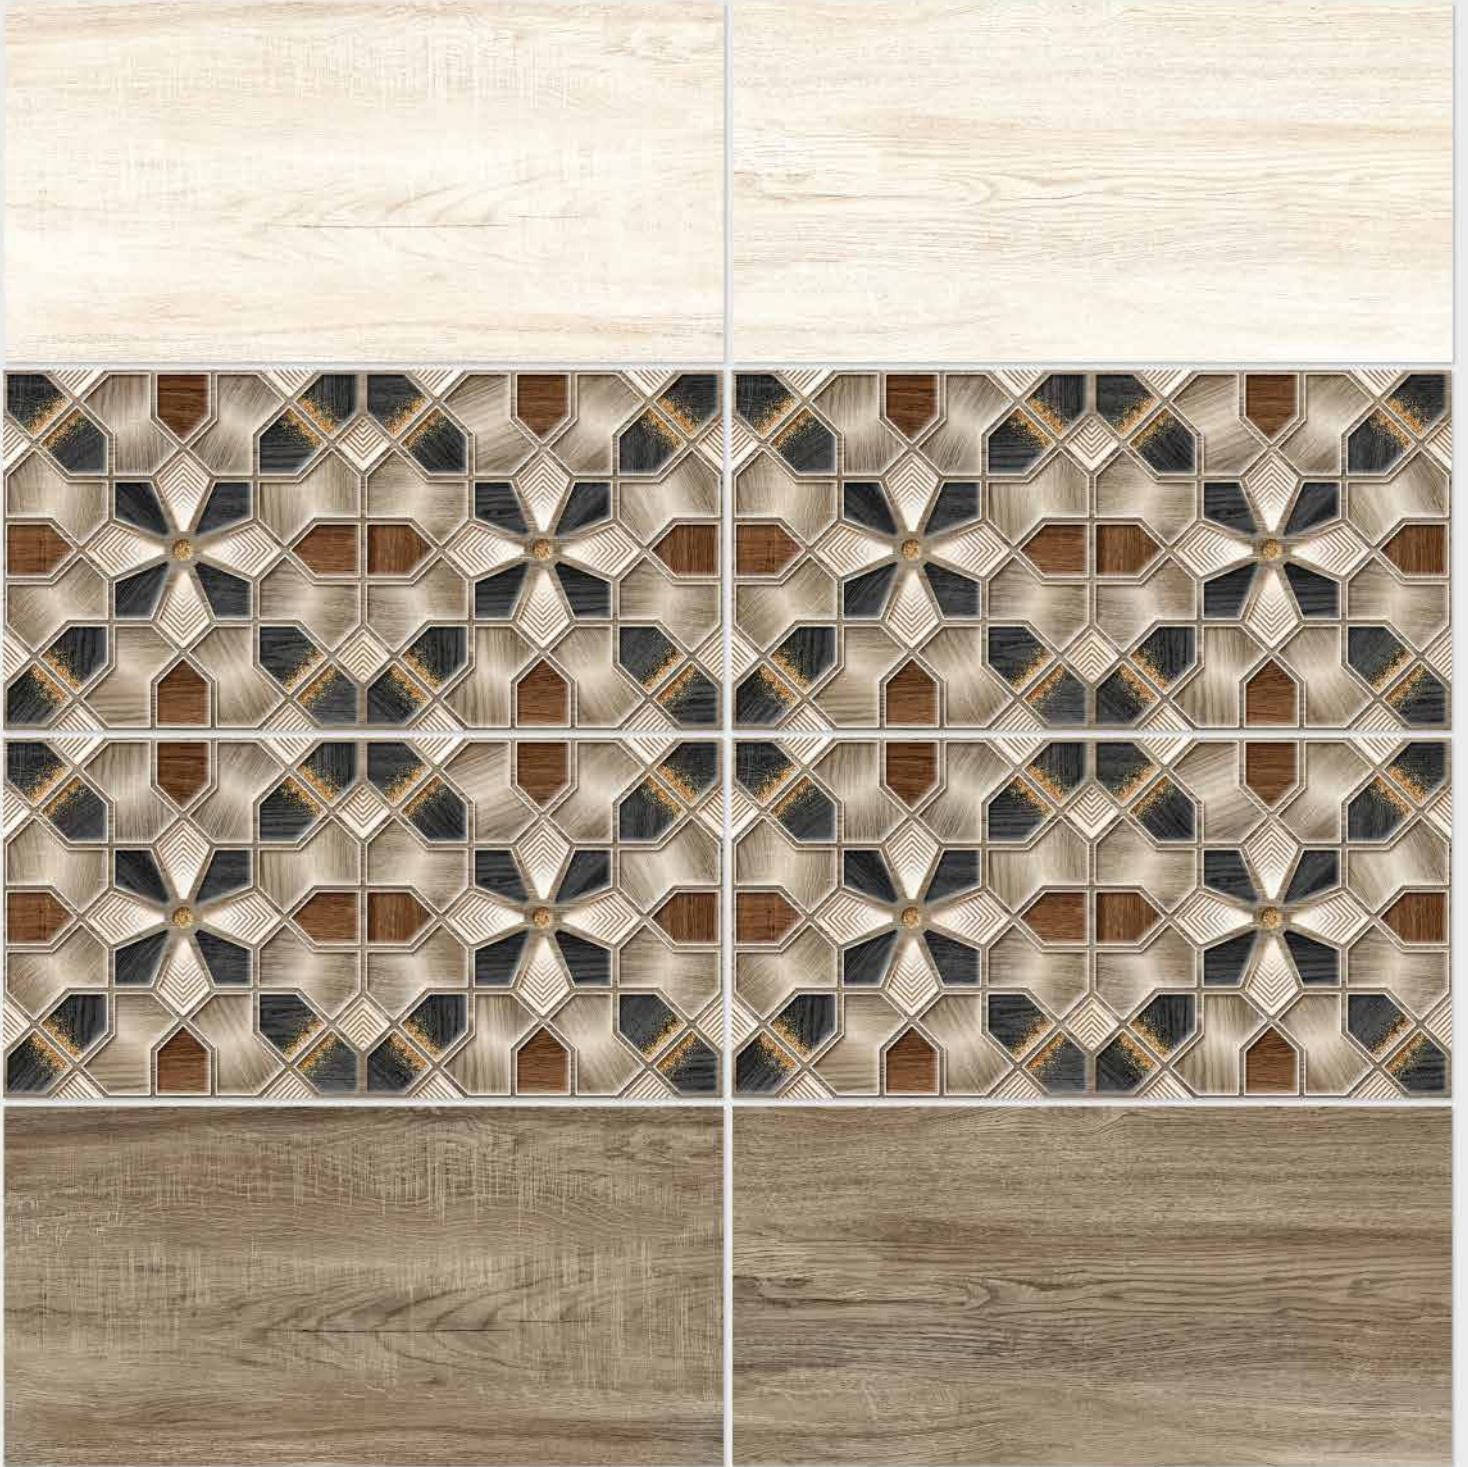

1043 HL 1

1043 D

DIGITAL 300x
WALL TILES 600mm

SIGNUS
CERAMIC

Tile Shown
1043

resistant to salts | eco sustainable | fire proof | frost proof | random design

Finish: **Glossy**

1044 L