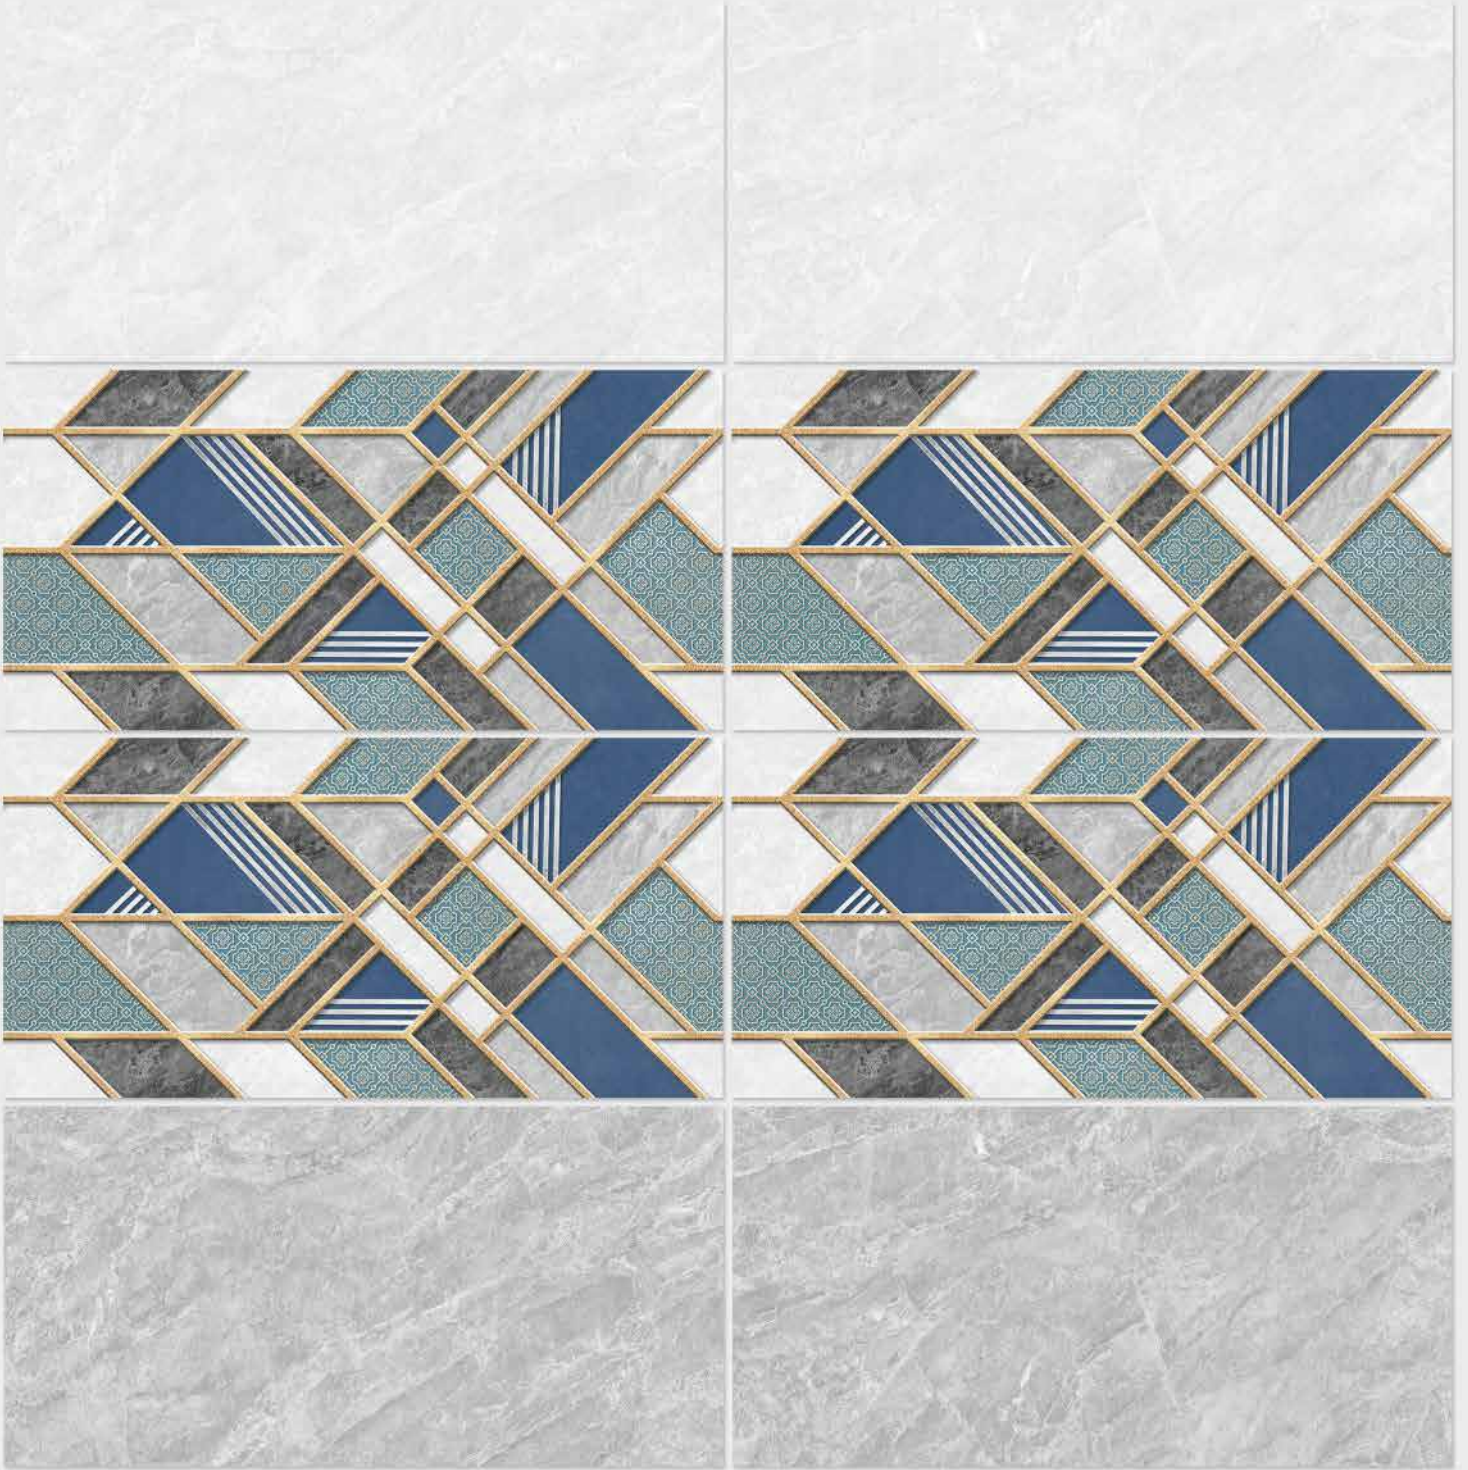

DIGITAL 300x
WALL TILES 600mm

resistant to salts | eco sustainable | fire proof | frost proof | random design

Finish: **Glossy**

1078 L

1078 HL 1

1078 D

DIGITAL 300x
WALL TILES 600mm

SIGNUS
CERAMIC