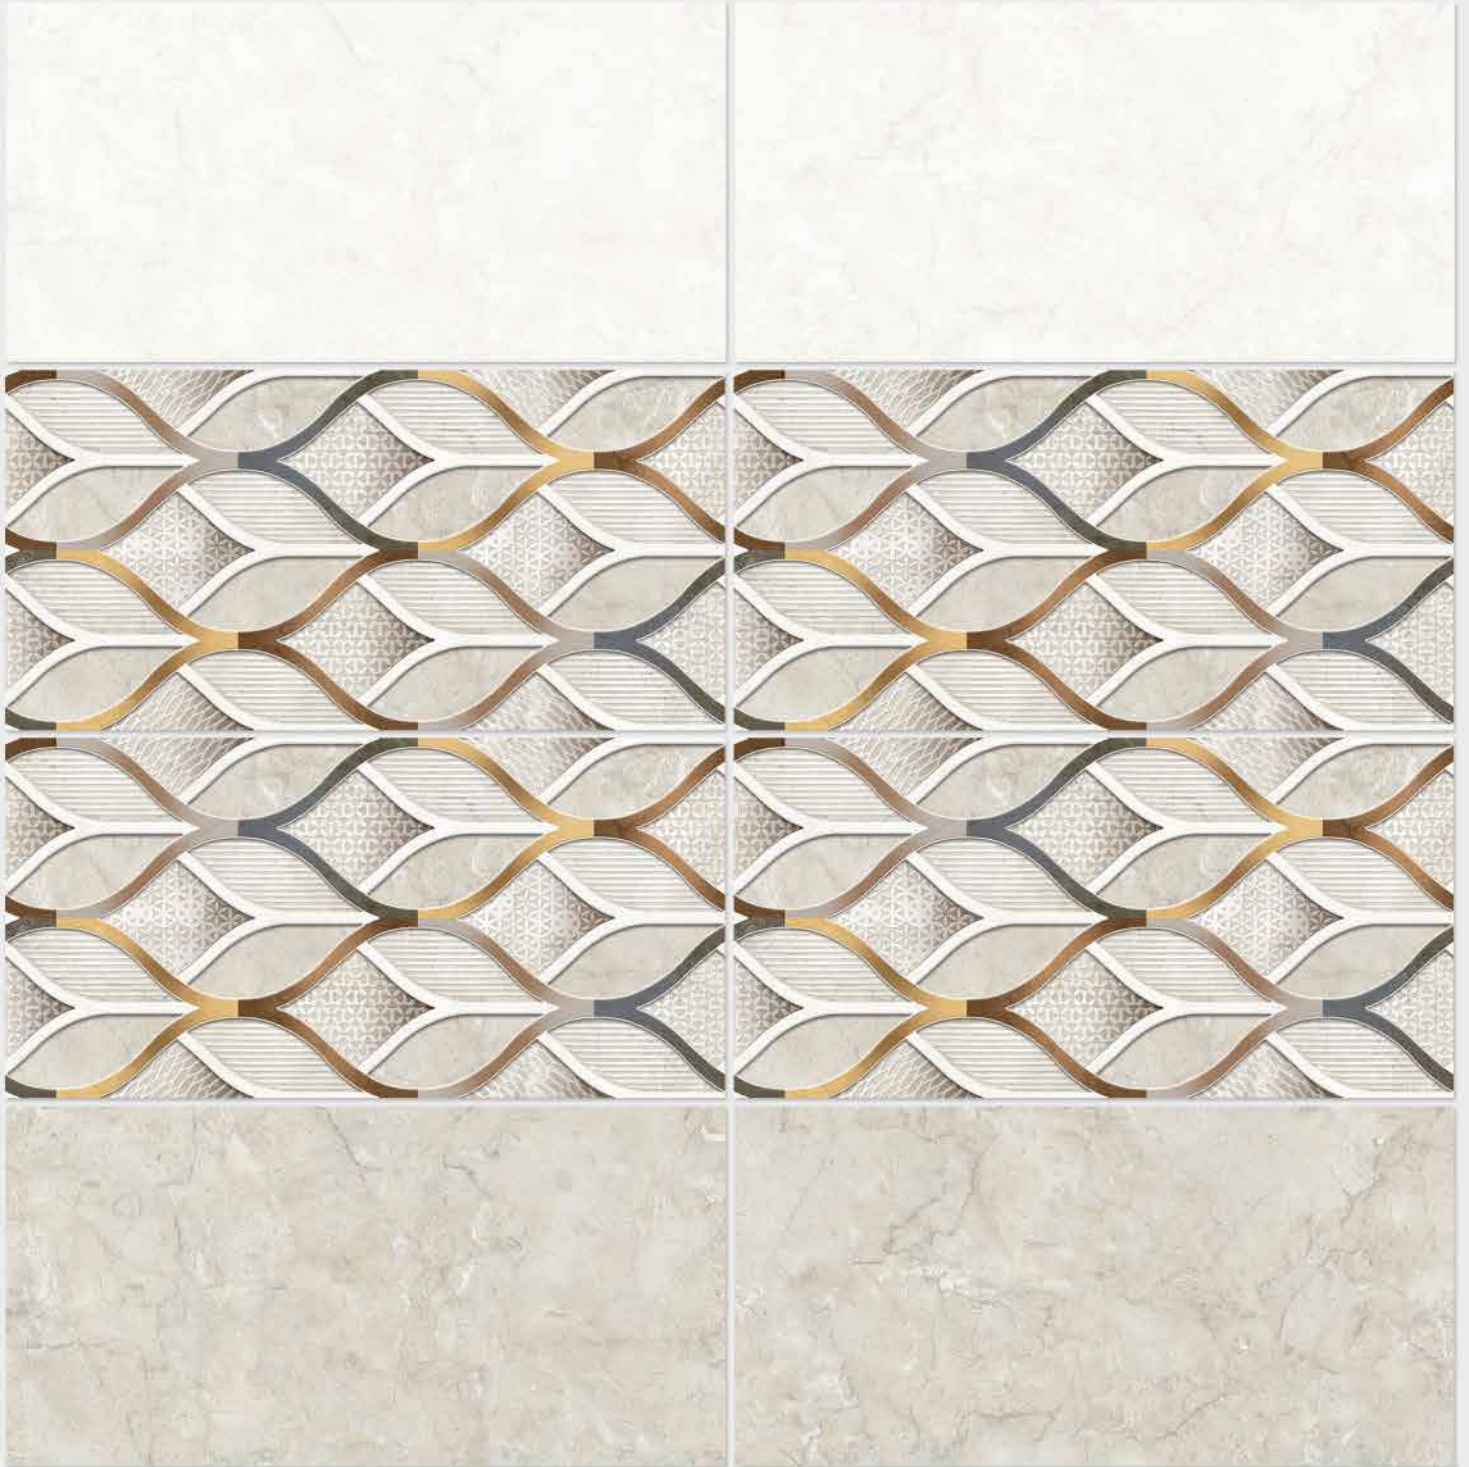

Tile Shown
1078

resistant to salts | eco sustainable | fire proof | frost proof | random design

Finish: **Glossy**

1079 L

1079 HL 1

1079 D

DIGITAL 300x
WALL TILES 600mm

resistant to salts | eco sustainable | fire proof | frost proof | random design