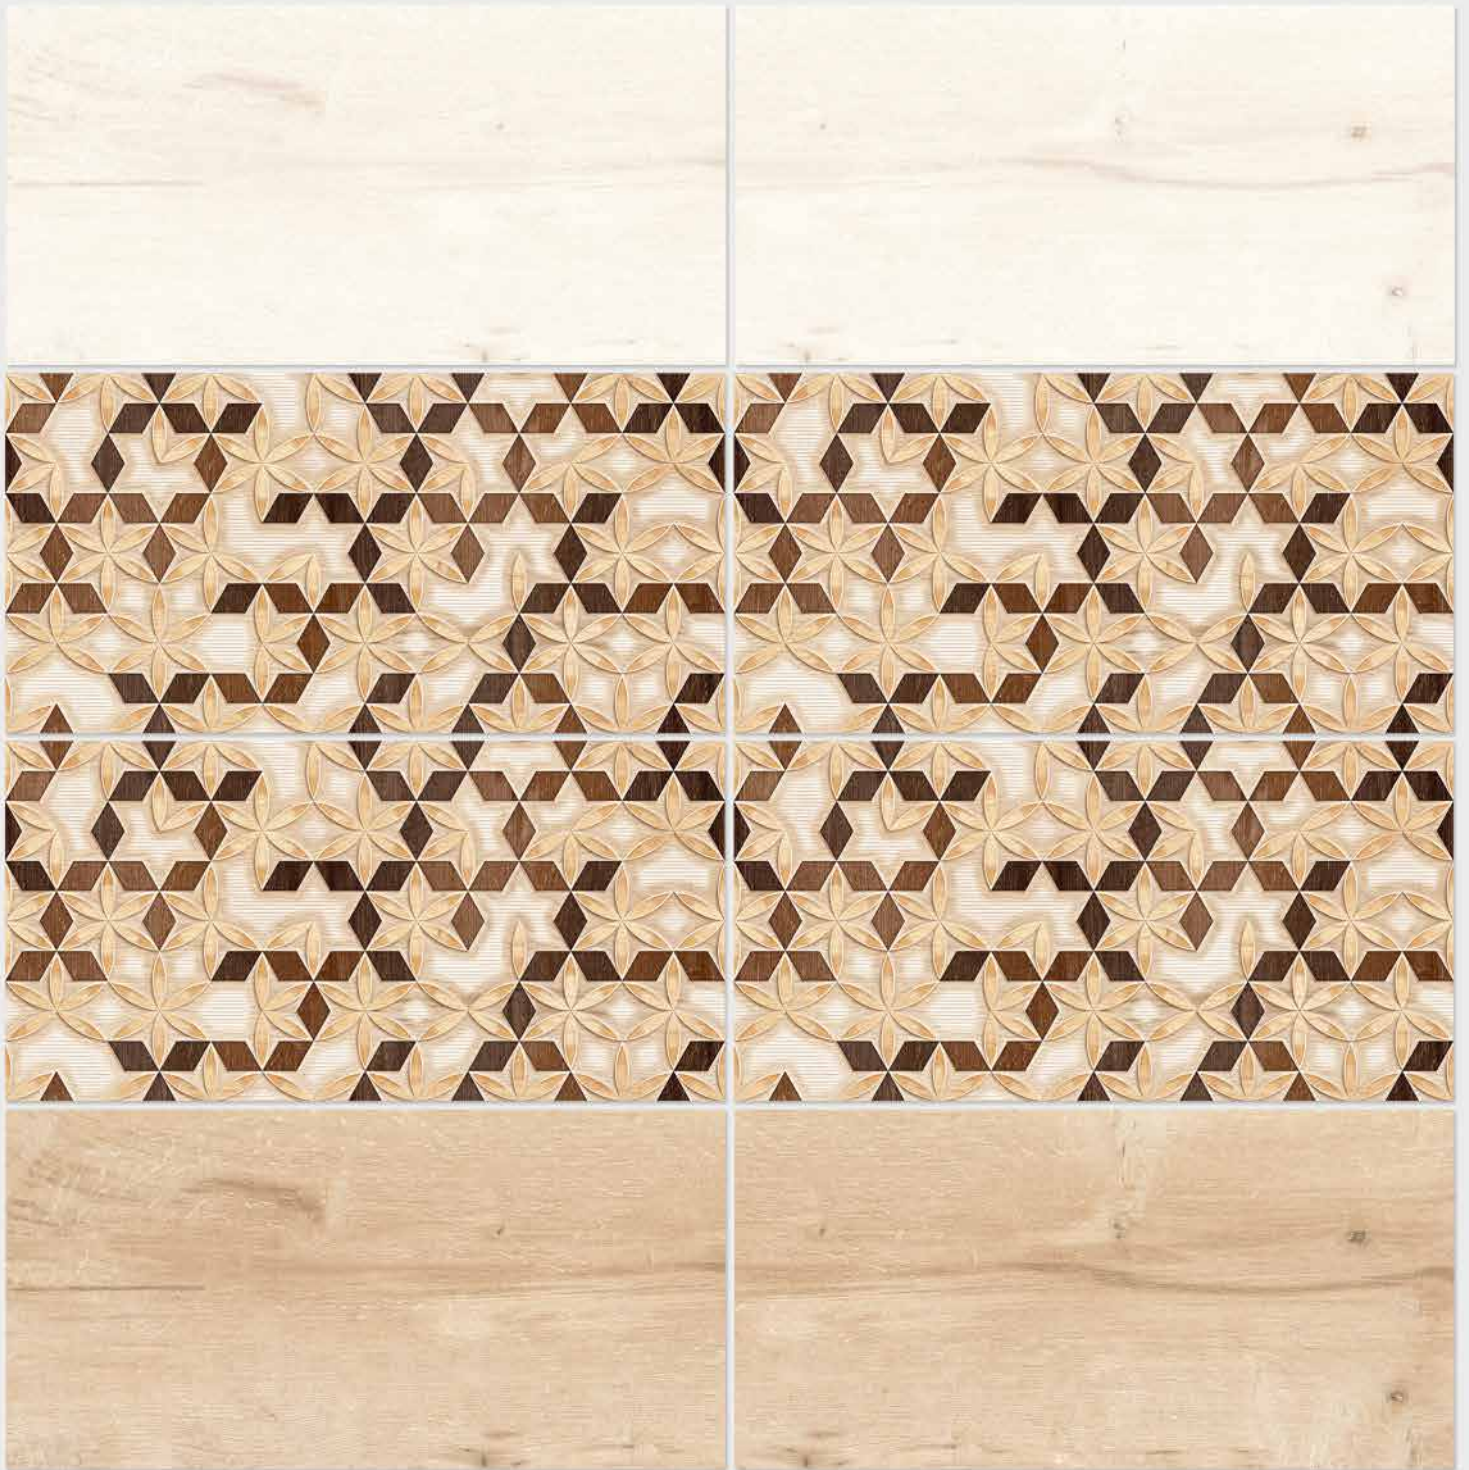

Finish: **Glossy**

1054 L

1054 HL 1

1054 D

DIGITAL 300x
WALL TILES 600mm

resistant to salts | eco sustainable | fire proof | frost proof | random design

Finish: **Glossy**

1055 L