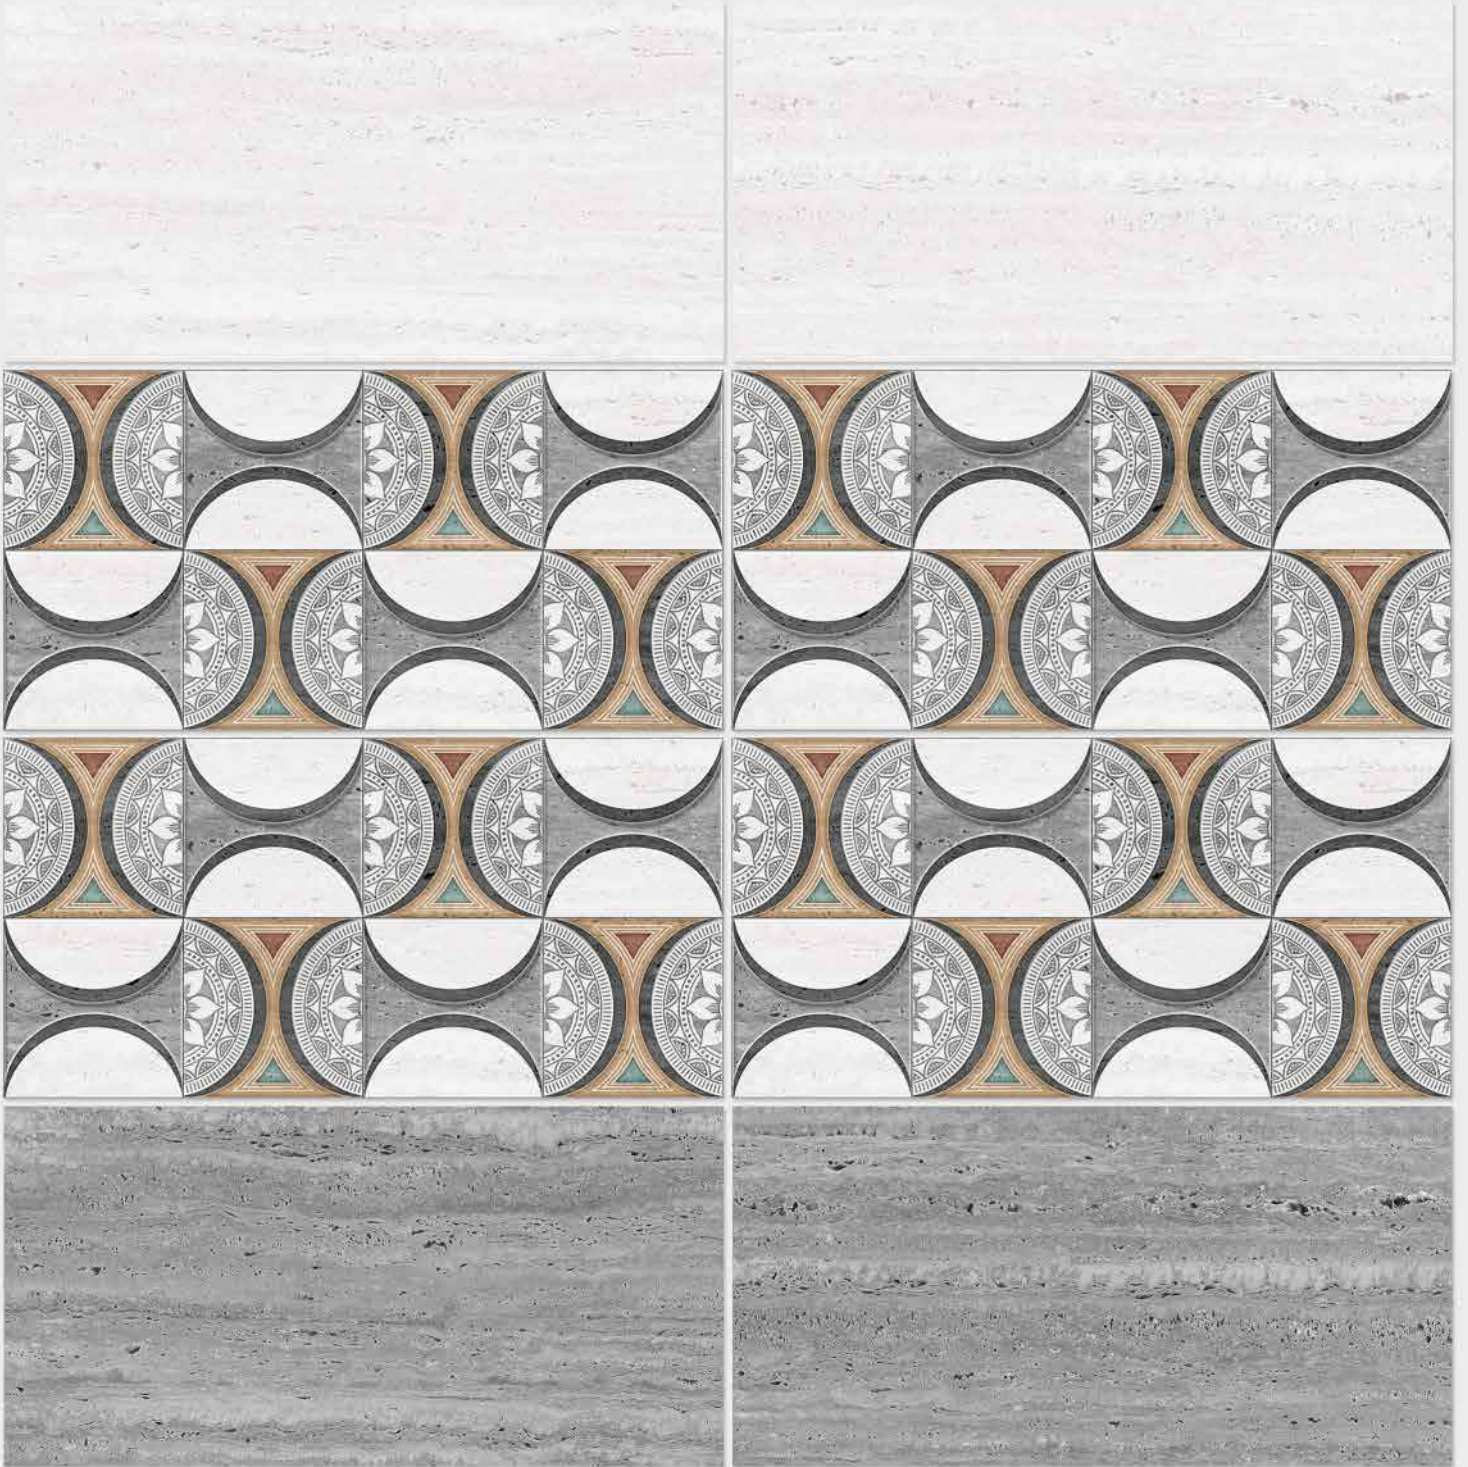

1058 HL 1

1058 D

DIGITAL 300x
WALL TILES 600mm

SIGNUS
CERAMIC

Tile Shown
1058

resistant to salts | eco sustainable | fire proof | frost proof | random design

Finish: **Glossy**

1059 L