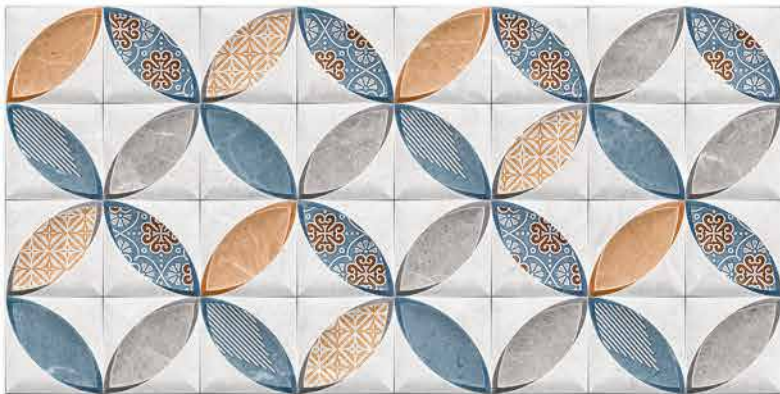

DIGITAL 300x
WALL TILES 600mm

SIGNUS
CERAMIC

Tile Shown
1075

resistant to salts | eco sustainable | fire proof | frost proof | random design

Finish: **Glossy**

1076 L

1076 HL 1

1076 D