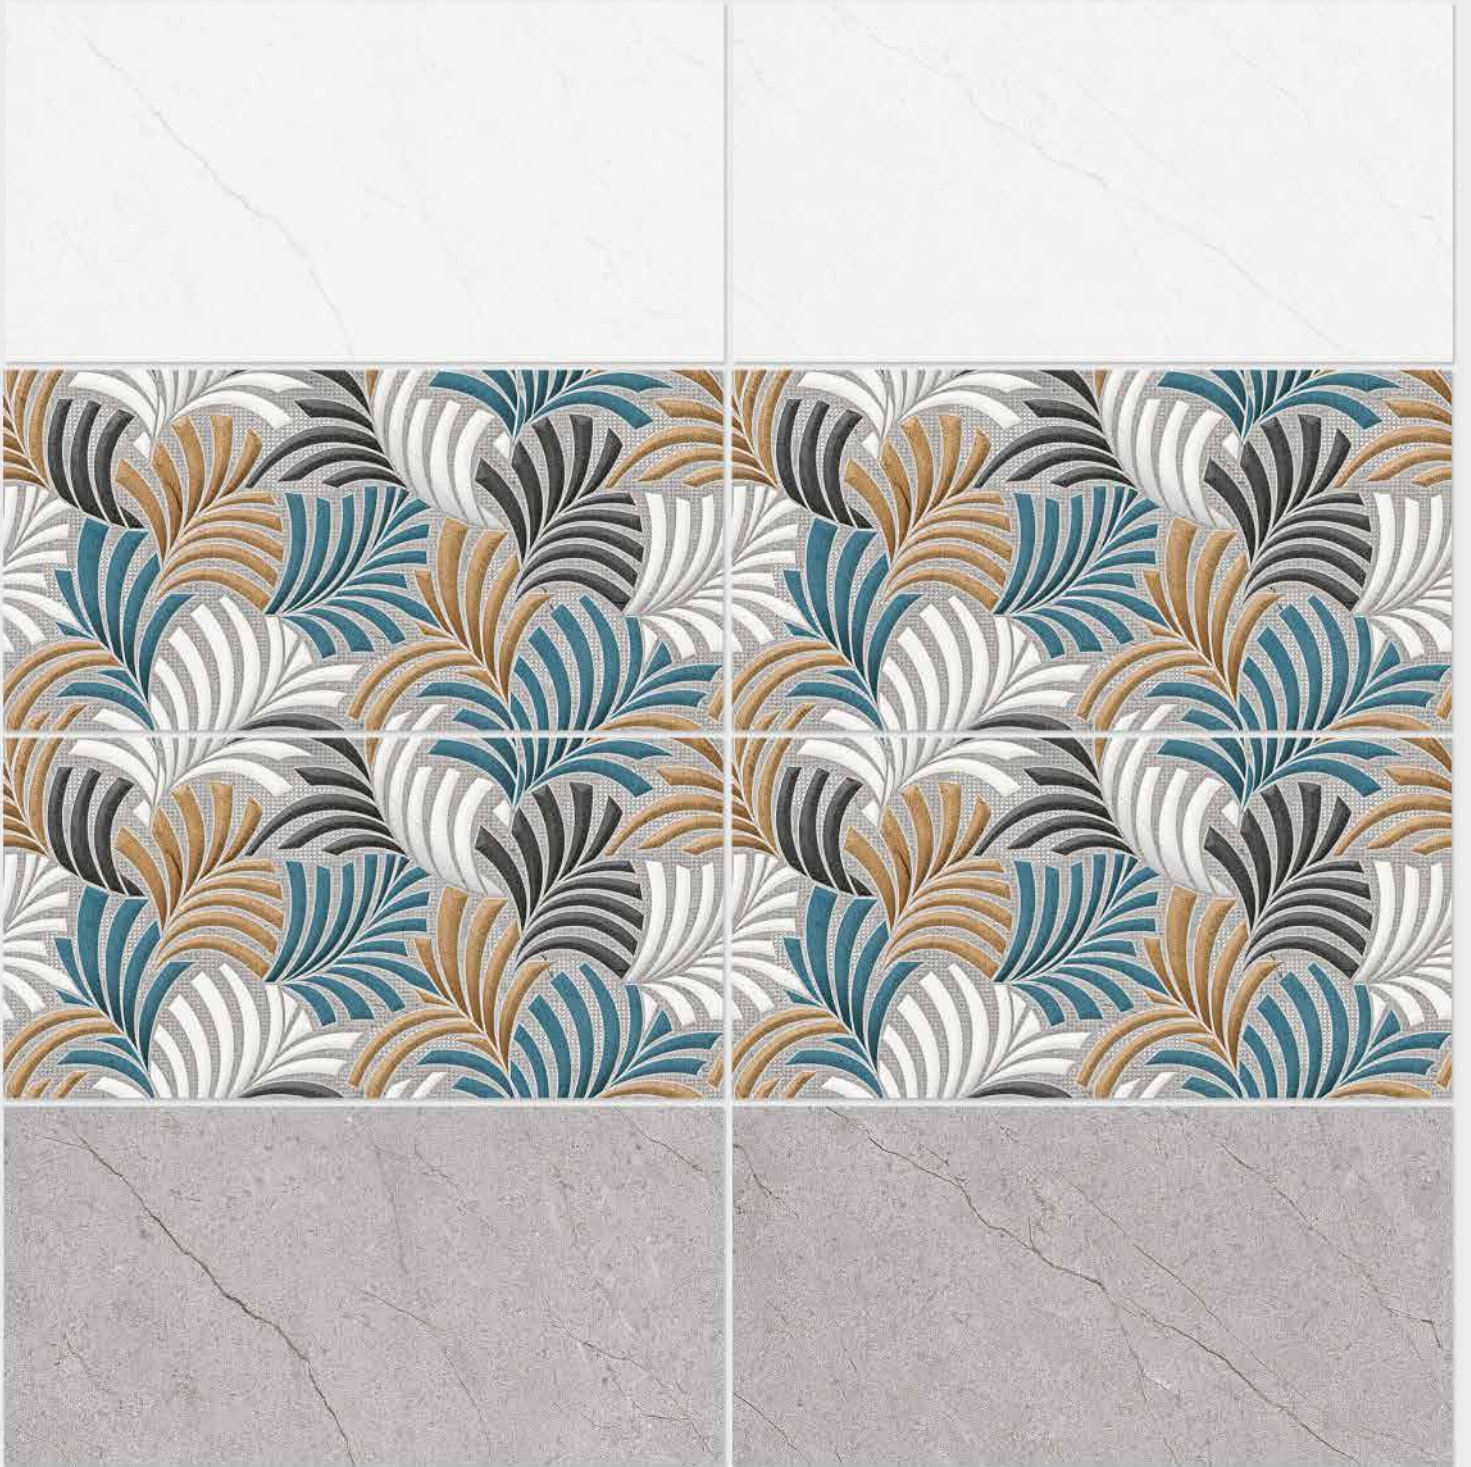

1045 HL 1

1045 D

DIGITAL 300x
WALL TILES 600mm

SIGNUS
CERAMIC

Tile Shown
1045

resistant to salts | eco sustainable | fire proof | frost proof | random design

Finish: **Glossy**

1046 L