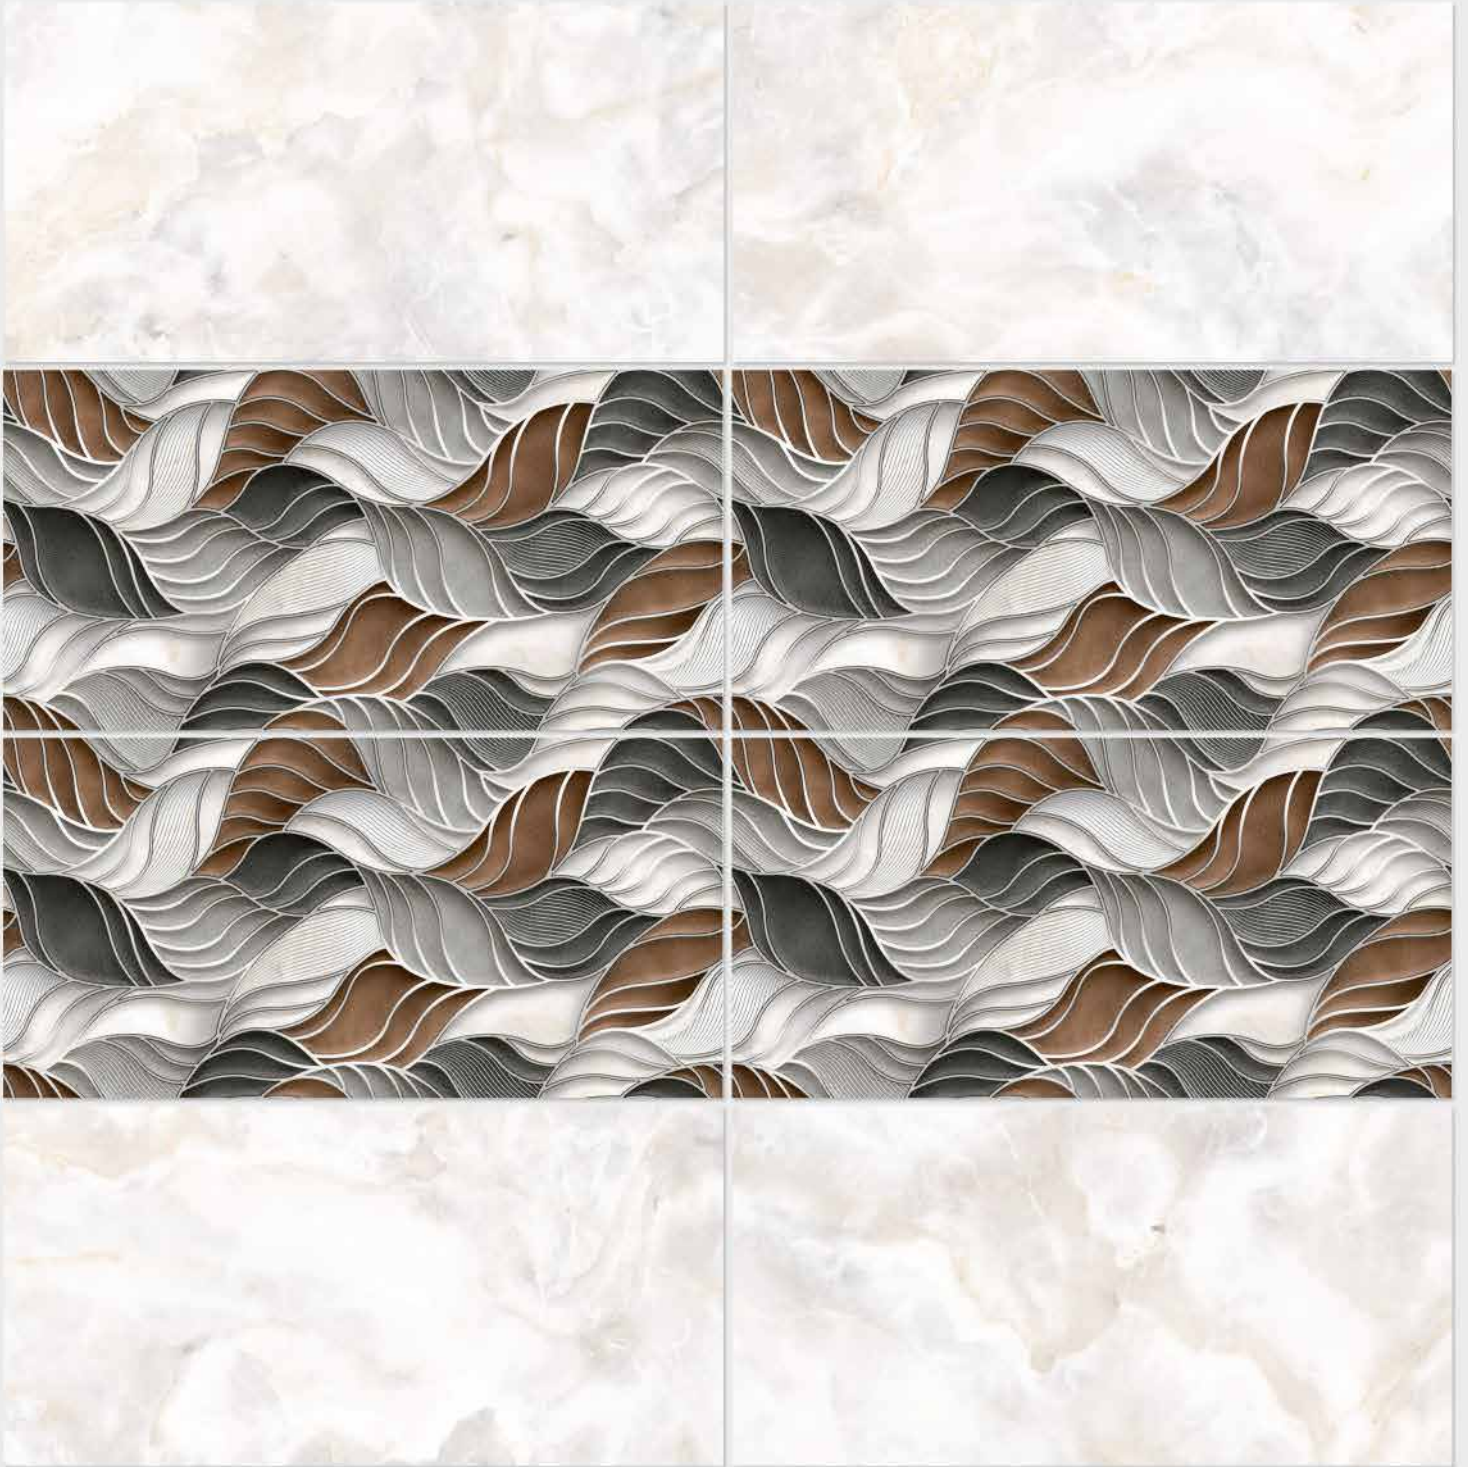

Tile Shown
1050

resistant to salts | eco sustainable | fire proof | frost proof | random design

Finish: **Glossy**

1051 L

1051 HL 1

1051 D

DIGITAL 300x
WALL TILES 600mm

SIGNUS
CERAMIC