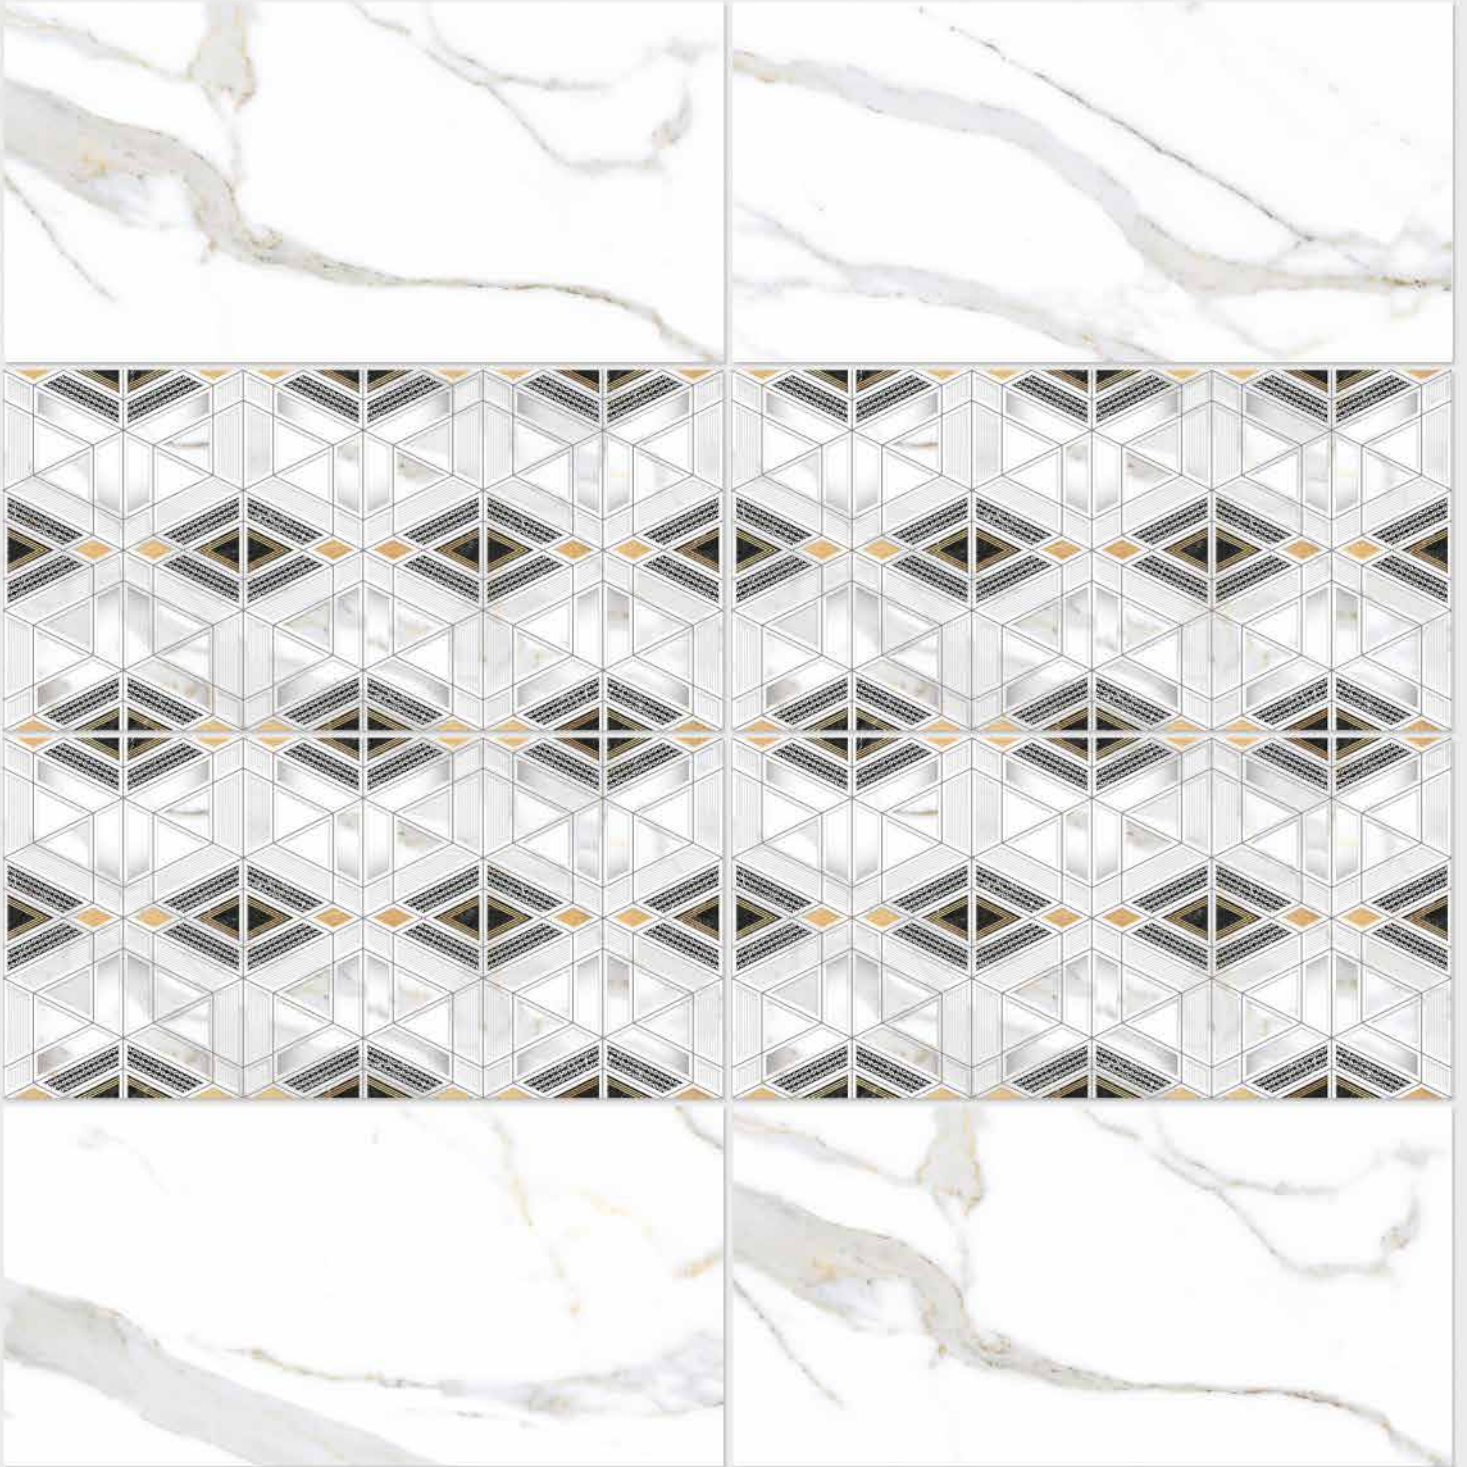

Tile Shown
1052

resistant to salts | eco sustainable | fire proof | frost proof | random design

Finish: **Glossy**

1053 L

1053 HL 1

1053 L

DIGITAL 300x
WALL TILES 600mm

resistant to salts | eco sustainable | fire proof | frost proof | random design