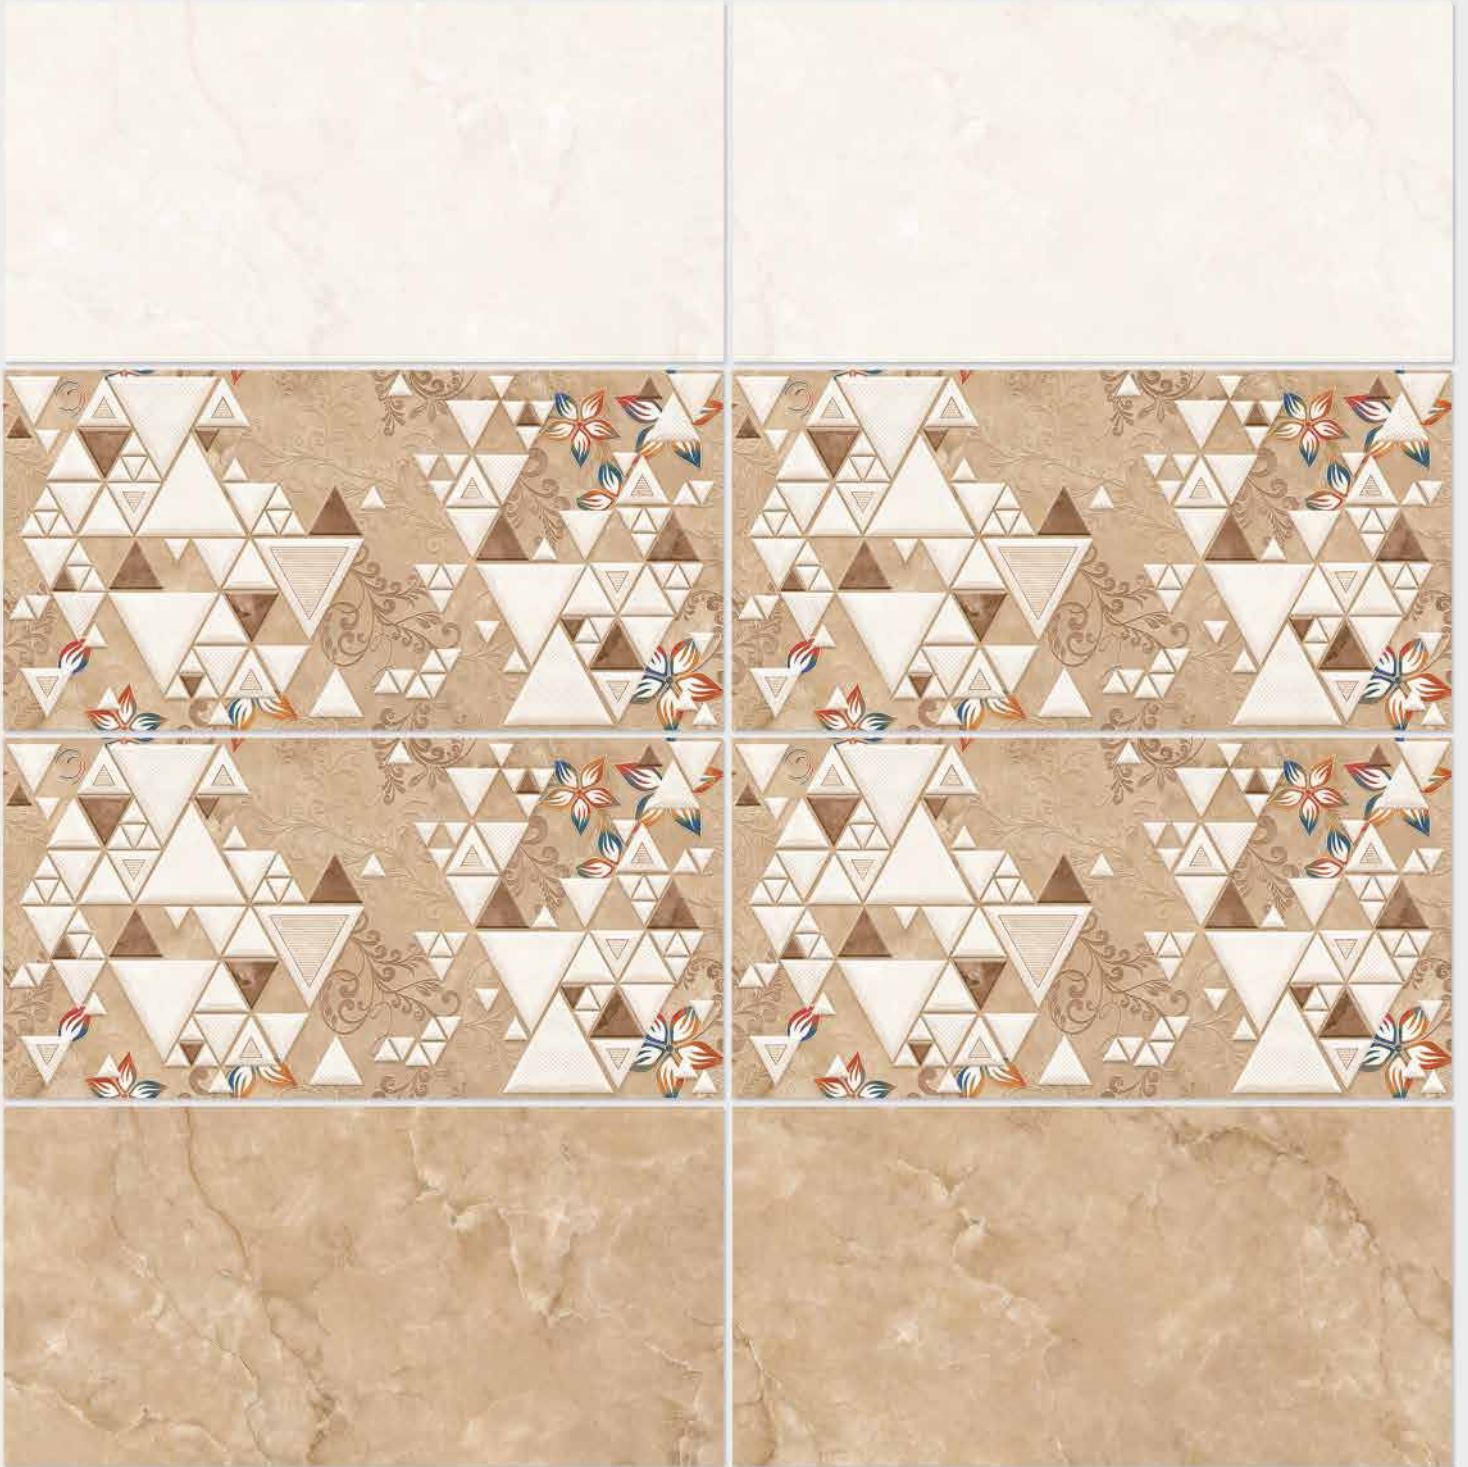

DIGITAL 300x
WALL TILES 600mm

resistant to salts | eco sustainable | fire proof | frost proof | random design

Finish: **Glossy**

1067 L

1067HL 1

1067 D

DIGITAL 300x
WALL TILES 600mm

SIGNUS
CERAMIC