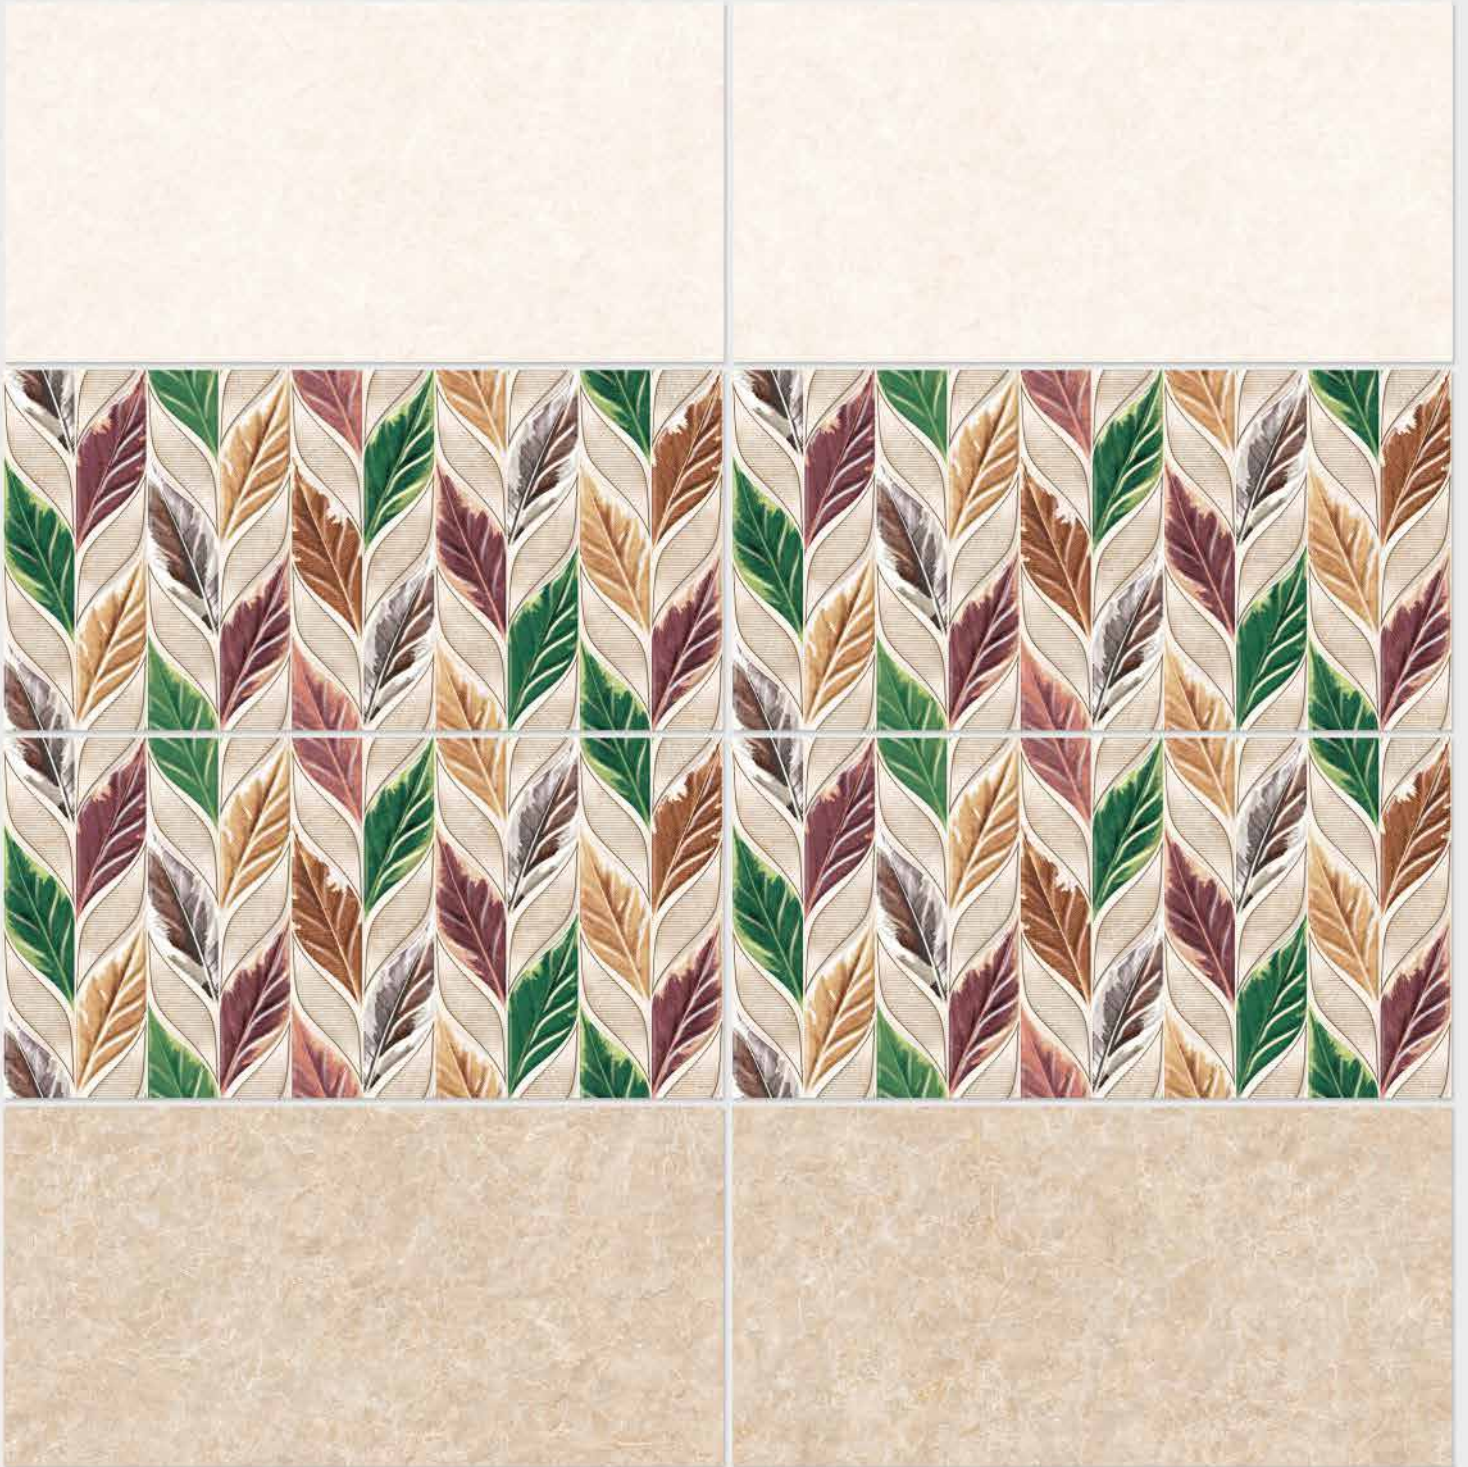

1046 HL 1

1046 D

DIGITAL 300x
WALL TILES 600mm

SIGNUS
CERAMIC

Tile Shown
1046

resistant to salts | eco sustainable | fire proof | frost proof | random design

Finish: **Glossy**

1047 L