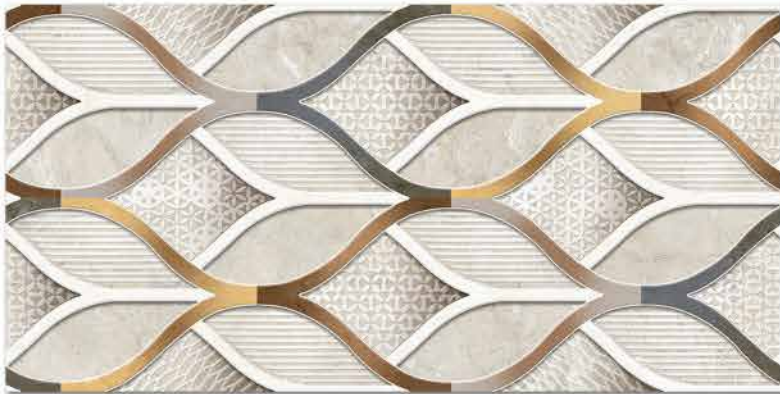

Tile Shown
1078

resistant to salts | eco sustainable | fire proof | frost proof | random design

Finish: **Glossy**

1079 L

1079 HL 1

1079 D

DIGITAL 300x
WALL TILES 600mm

resistant to salts | eco sustainable | fire proof | frost proof | random design