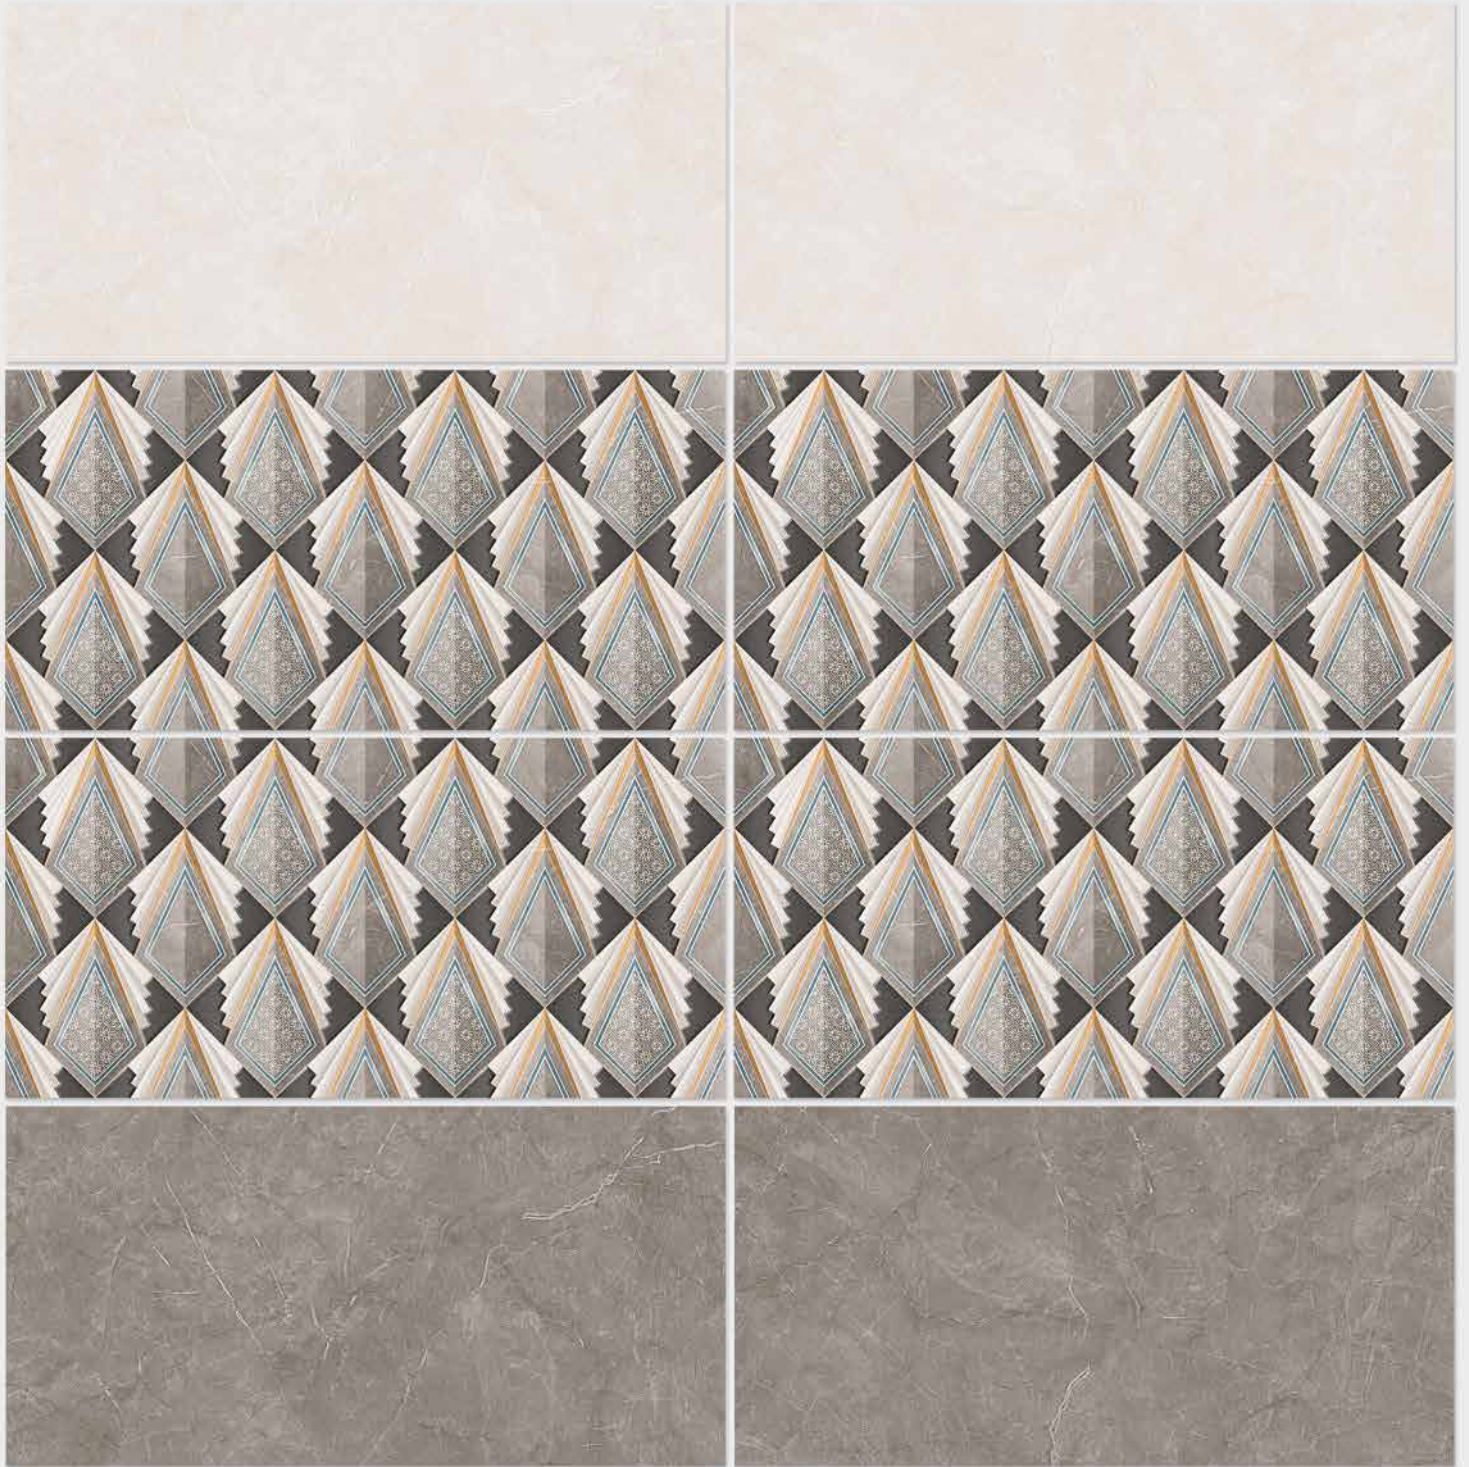

Tile Shown
1071

resistant to salts | eco sustainable | fire proof | frost proof | random design

Finish: **Glossy**

1072 L

1072 HL 1

1072 D

DIGITAL 300x
WALL TILES 600mm

resistant to salts | eco sustainable | fire proof | frost proof | random design