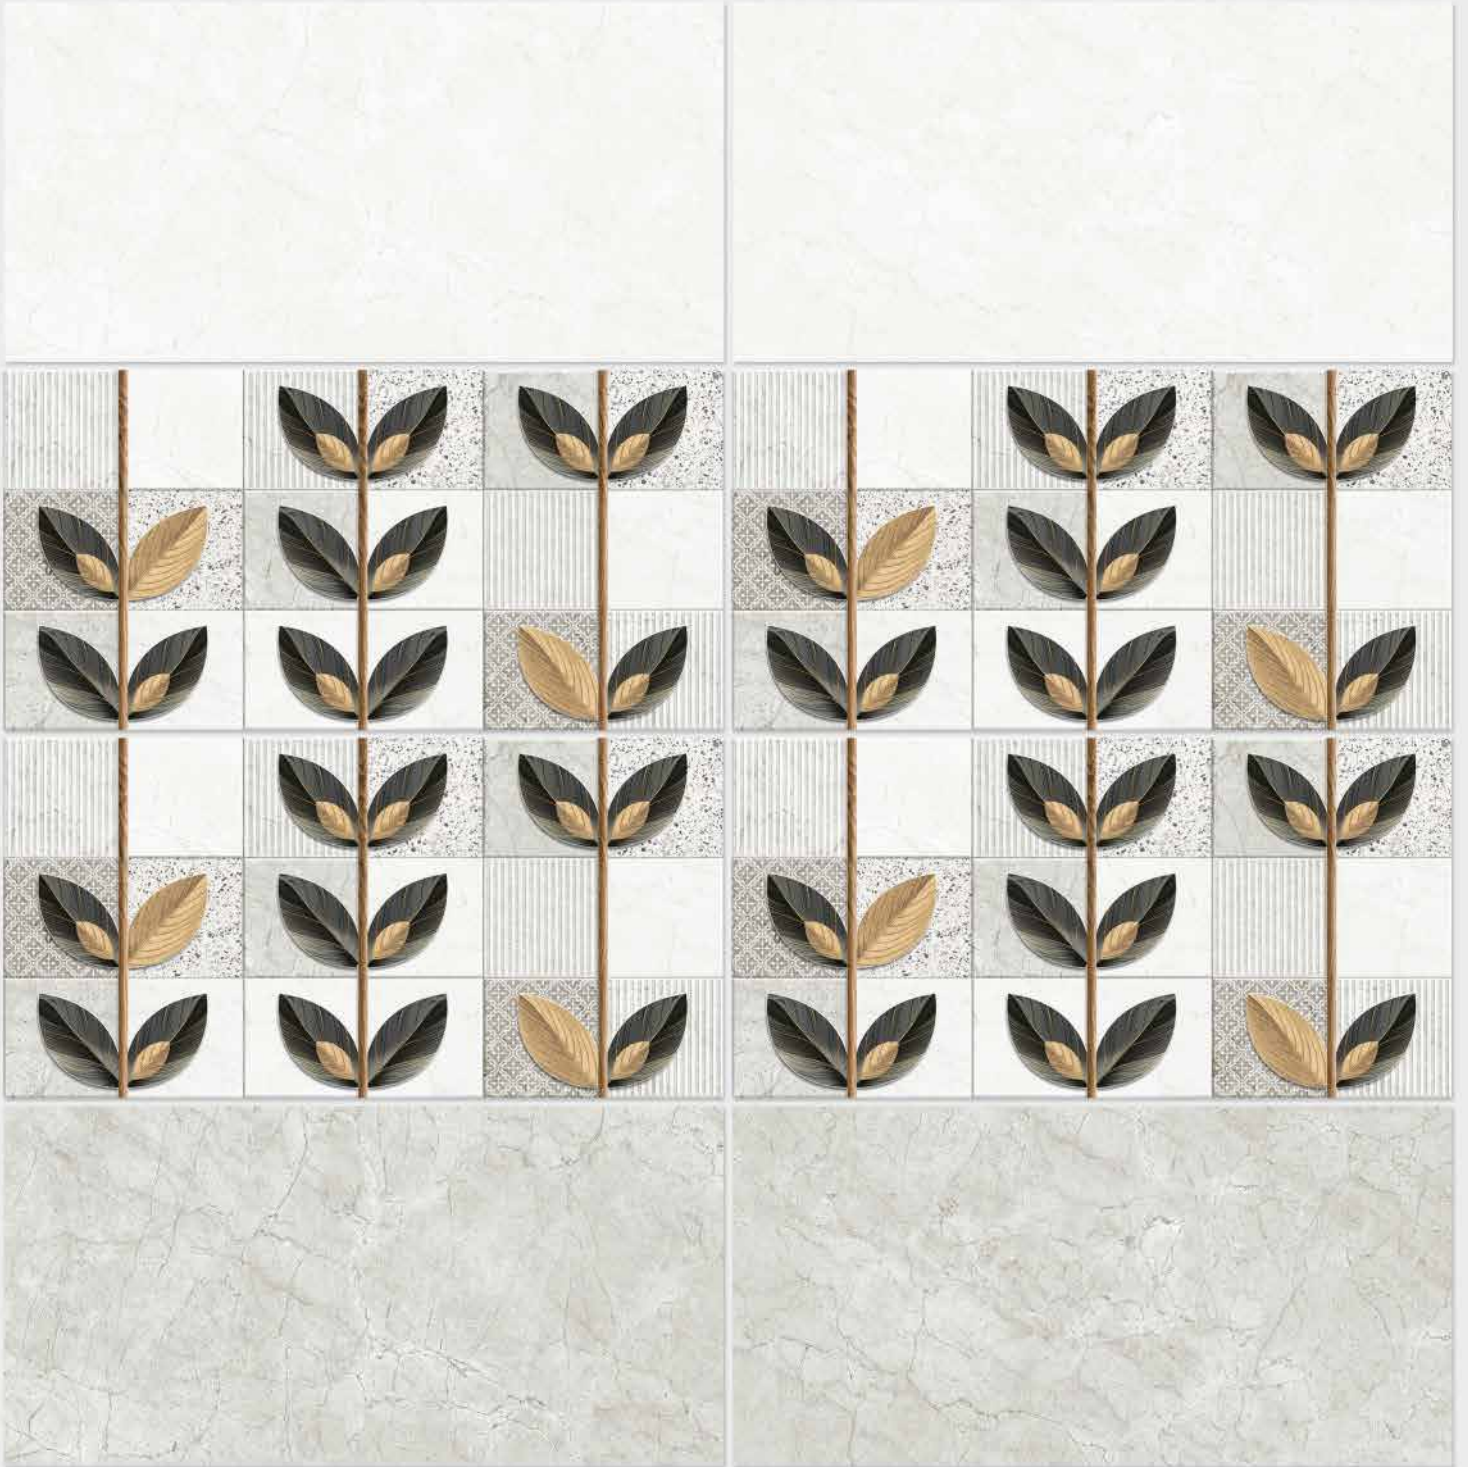

1047 HL 1

1047 D

DIGITAL 300x
WALL TILES 600mm

SIGNUS
CERAMIC

Tile Shown
1047

resistant to salts | eco sustainable | fire proof | frost proof | random design

Finish: **Glossy**

1048 L