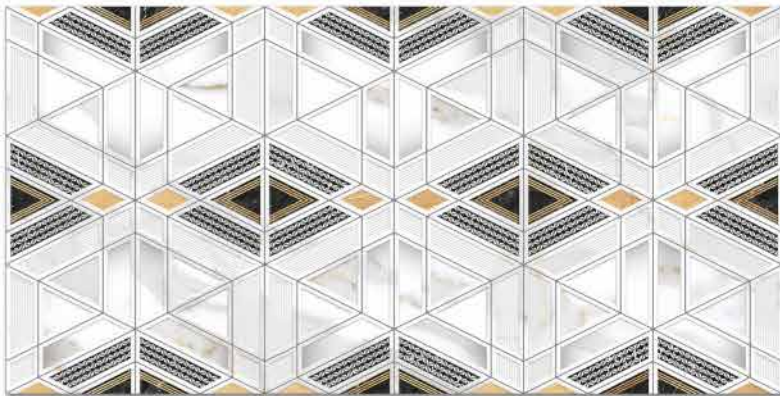

resistant to salts | eco sustainable | fire proof | frost proof | random design

Finish: **Glossy**

1053 HL 1

DIGITAL 300x
WALL TILES 600mm