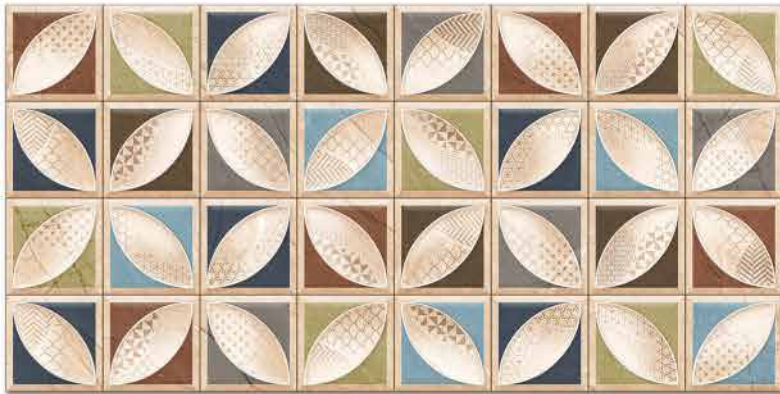

DIGITAL 300x
WALL TILES 600mm

resistant to salts | eco sustainable | fire proof | frost proof | random design

Finish: **Glossy**

1063 L

1063 HL 1

1063 D

DIGITAL 300x
WALL TILES 600mm

resistant to salts | eco sustainable | fire proof | frost proof | random design