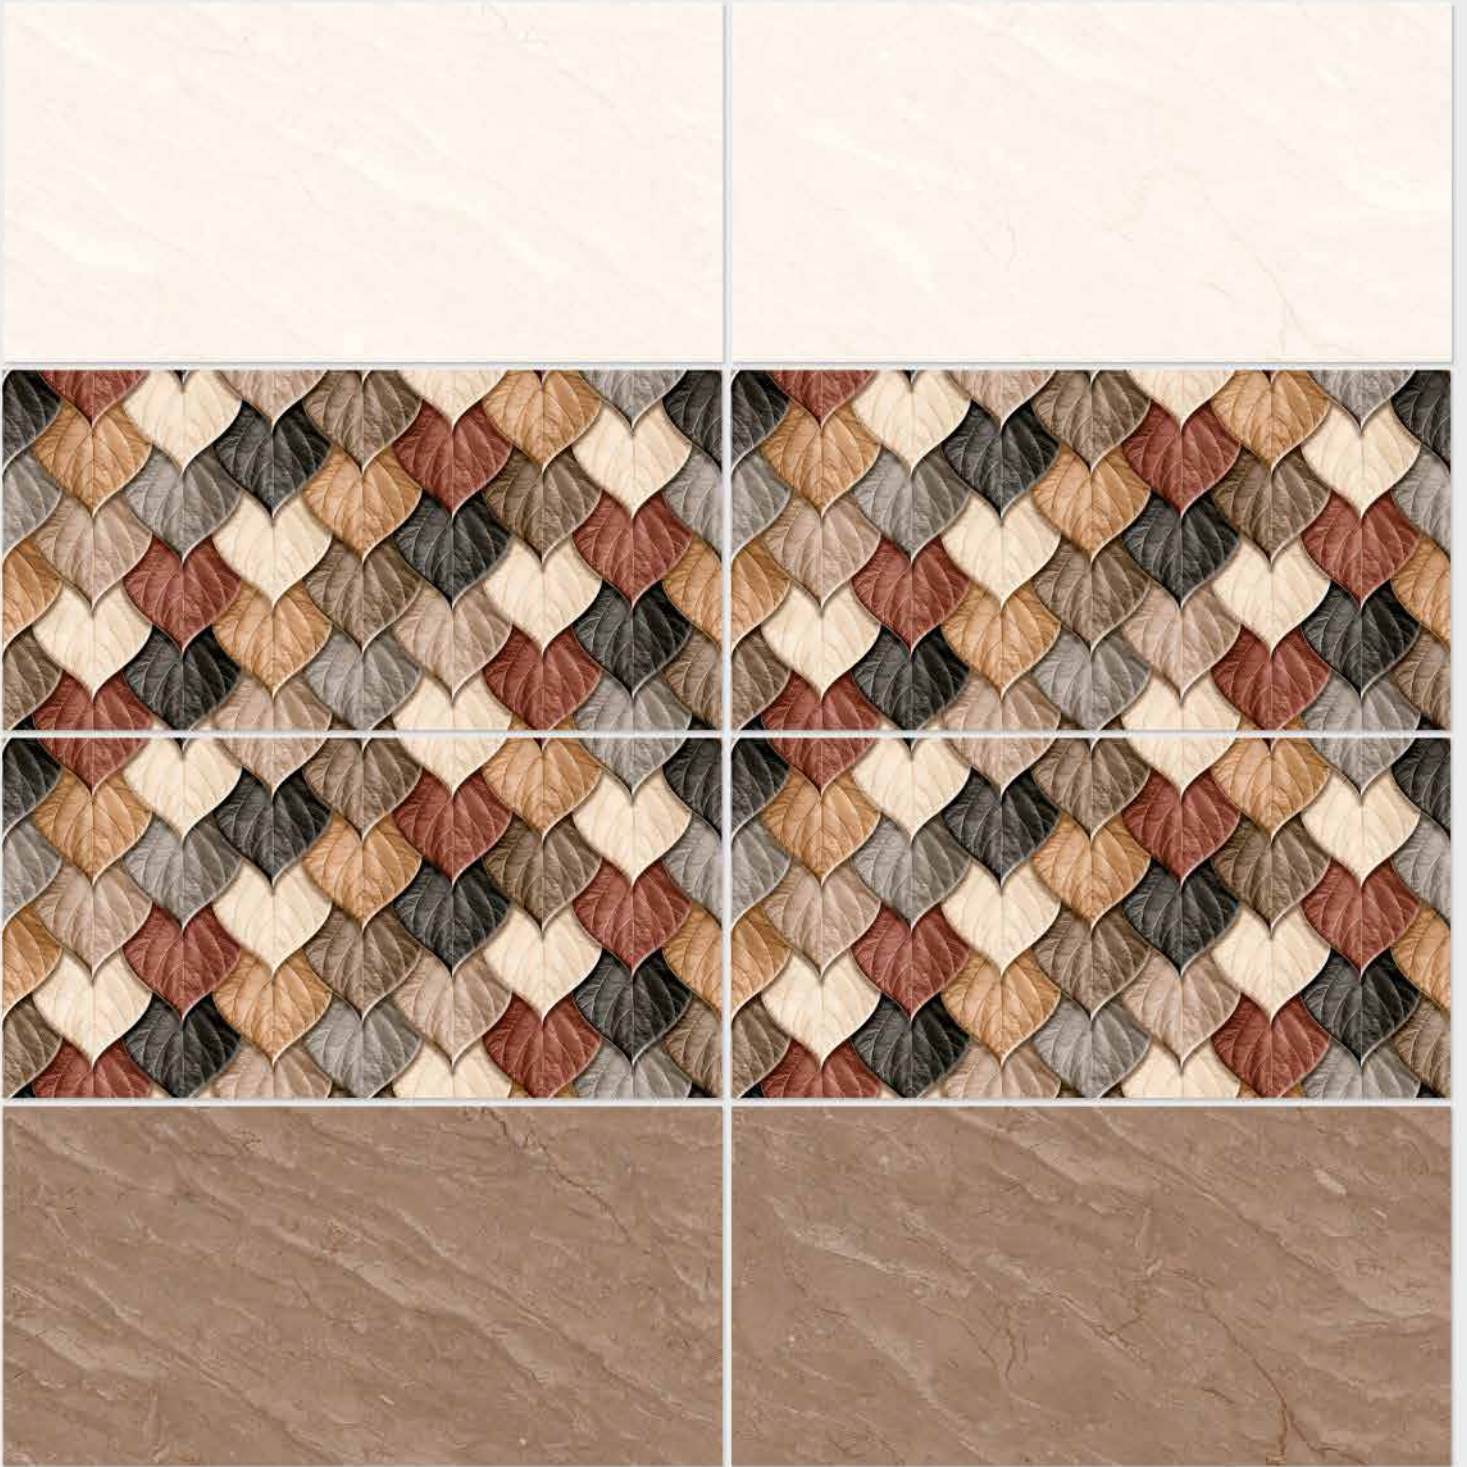

1057 HL 1

1057 D

DIGITAL 300x
WALL TILES 600mm

SIGNUS
CERAMIC

Tile Shown
1057

resistant to salts | eco sustainable | fire proof | frost proof | random design

Finish: **Glossy**

1058 L