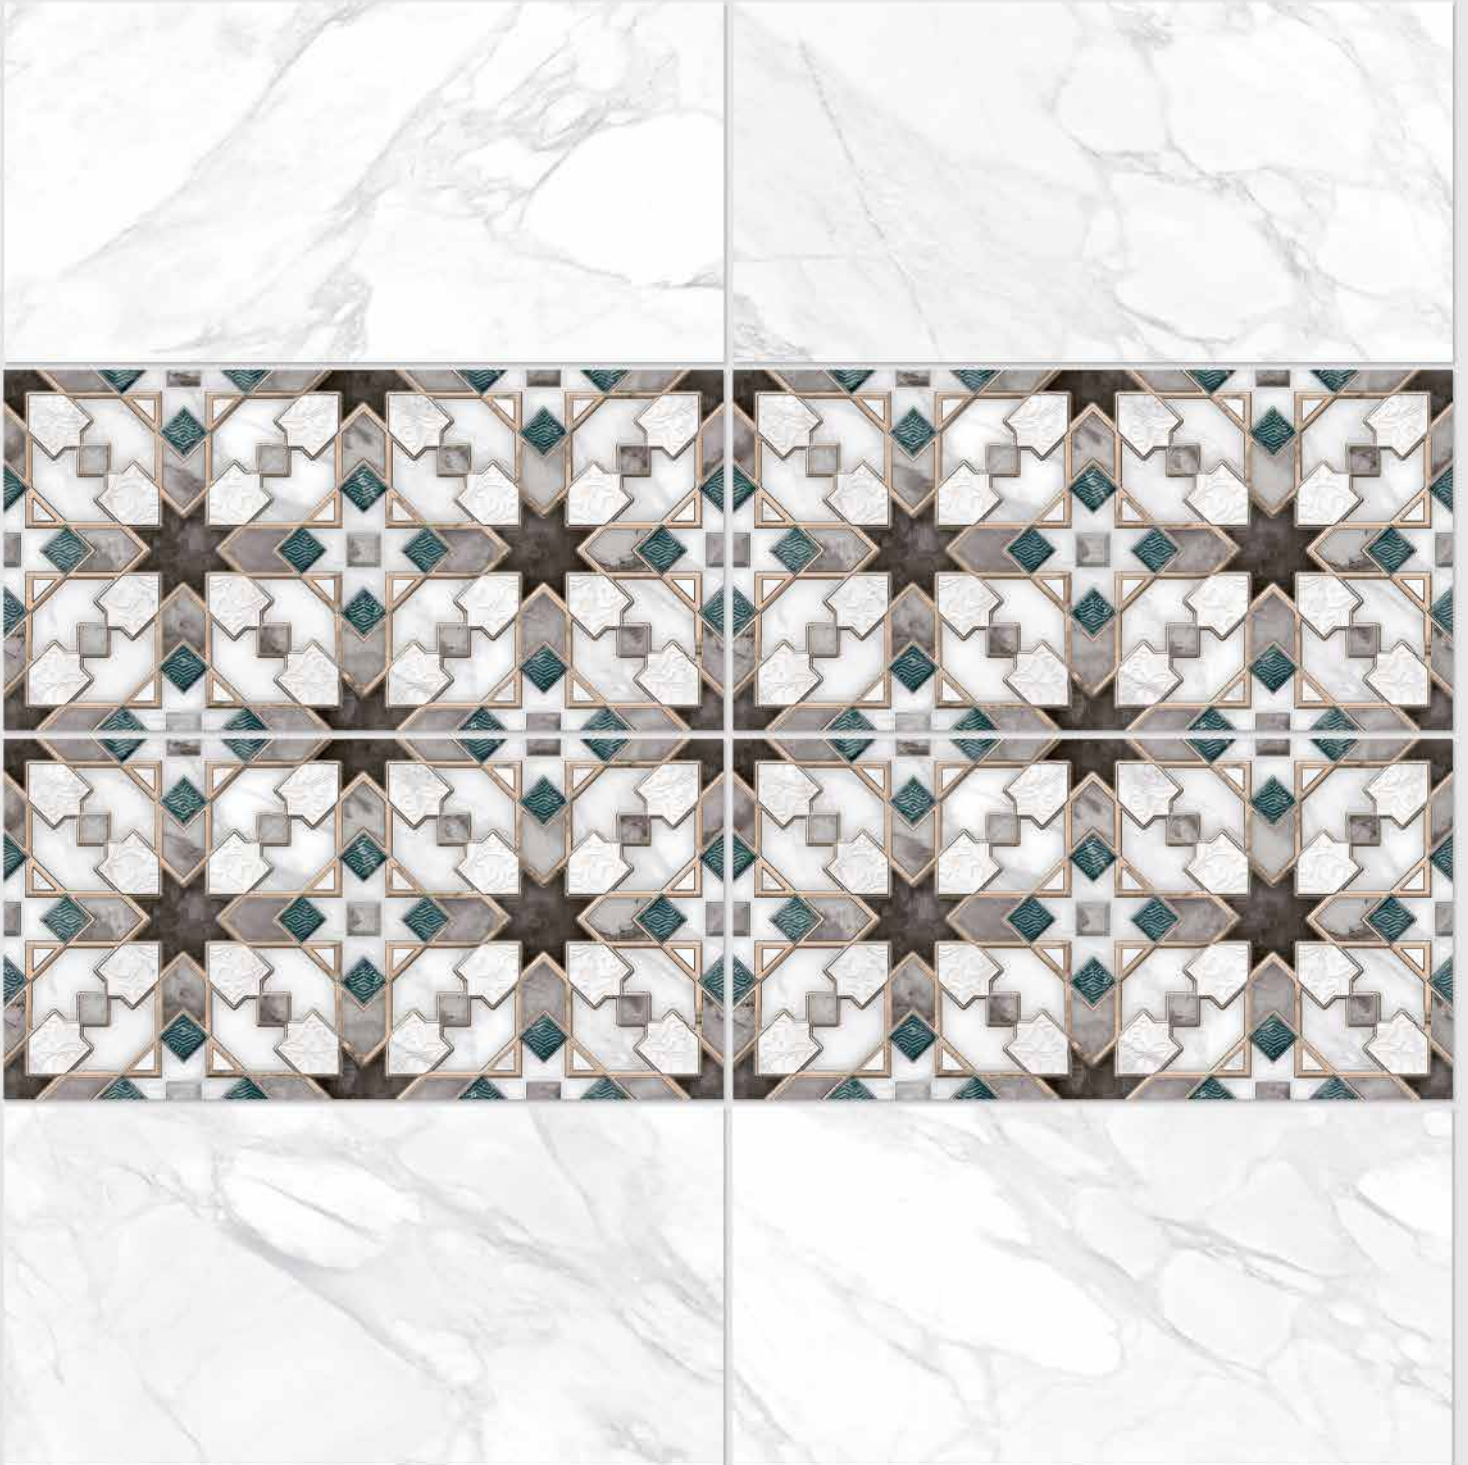

1041 HL 1

1041 L

DIGITAL 300x
WALL TILES 600mm

SIGNUS
CERAMIC

Tile Shown
1041

resistant to salts | eco sustainable | fire proof | frost proof | random design

Finish: **Glossy**

1042 L