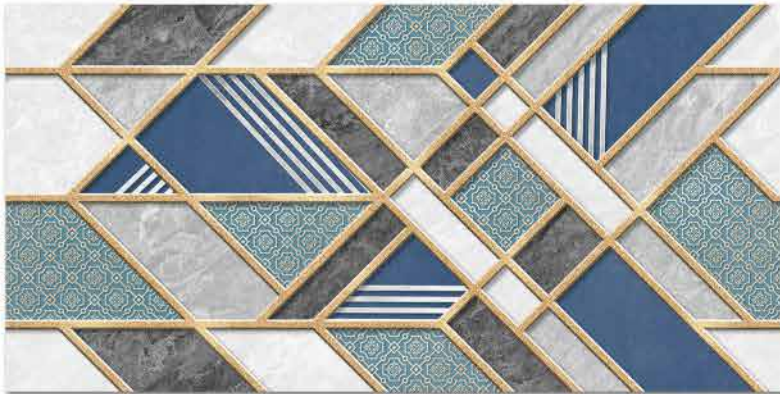

DIGITAL 300x
WALL TILES 600mm

resistant to salts | eco sustainable | fire proof | frost proof | random design

Finish: **Glossy**

1078 L

1078 HL 1

1078 D

DIGITAL 300x
WALL TILES 600mm

SIGNUS
CERAMIC