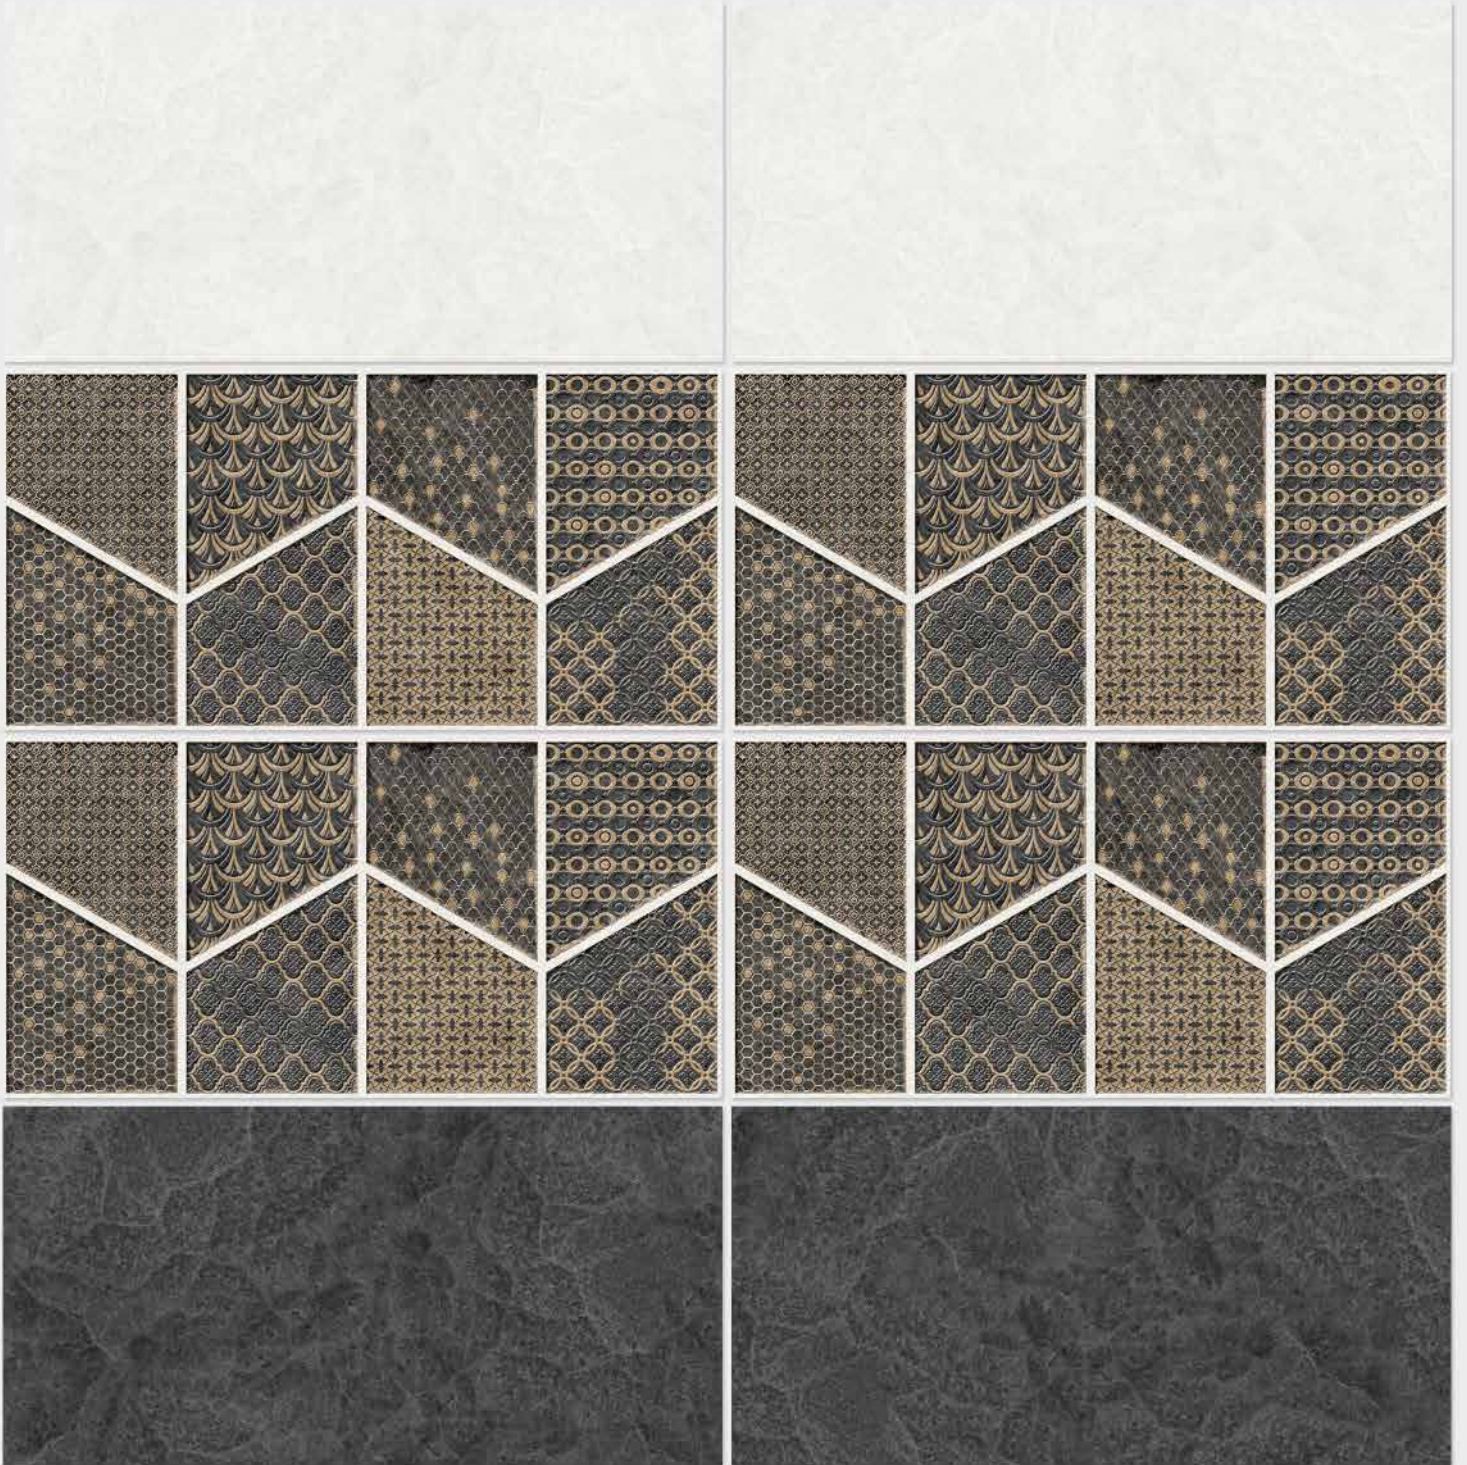

SIGNUS
CERAMIC

Tile Shown
1075