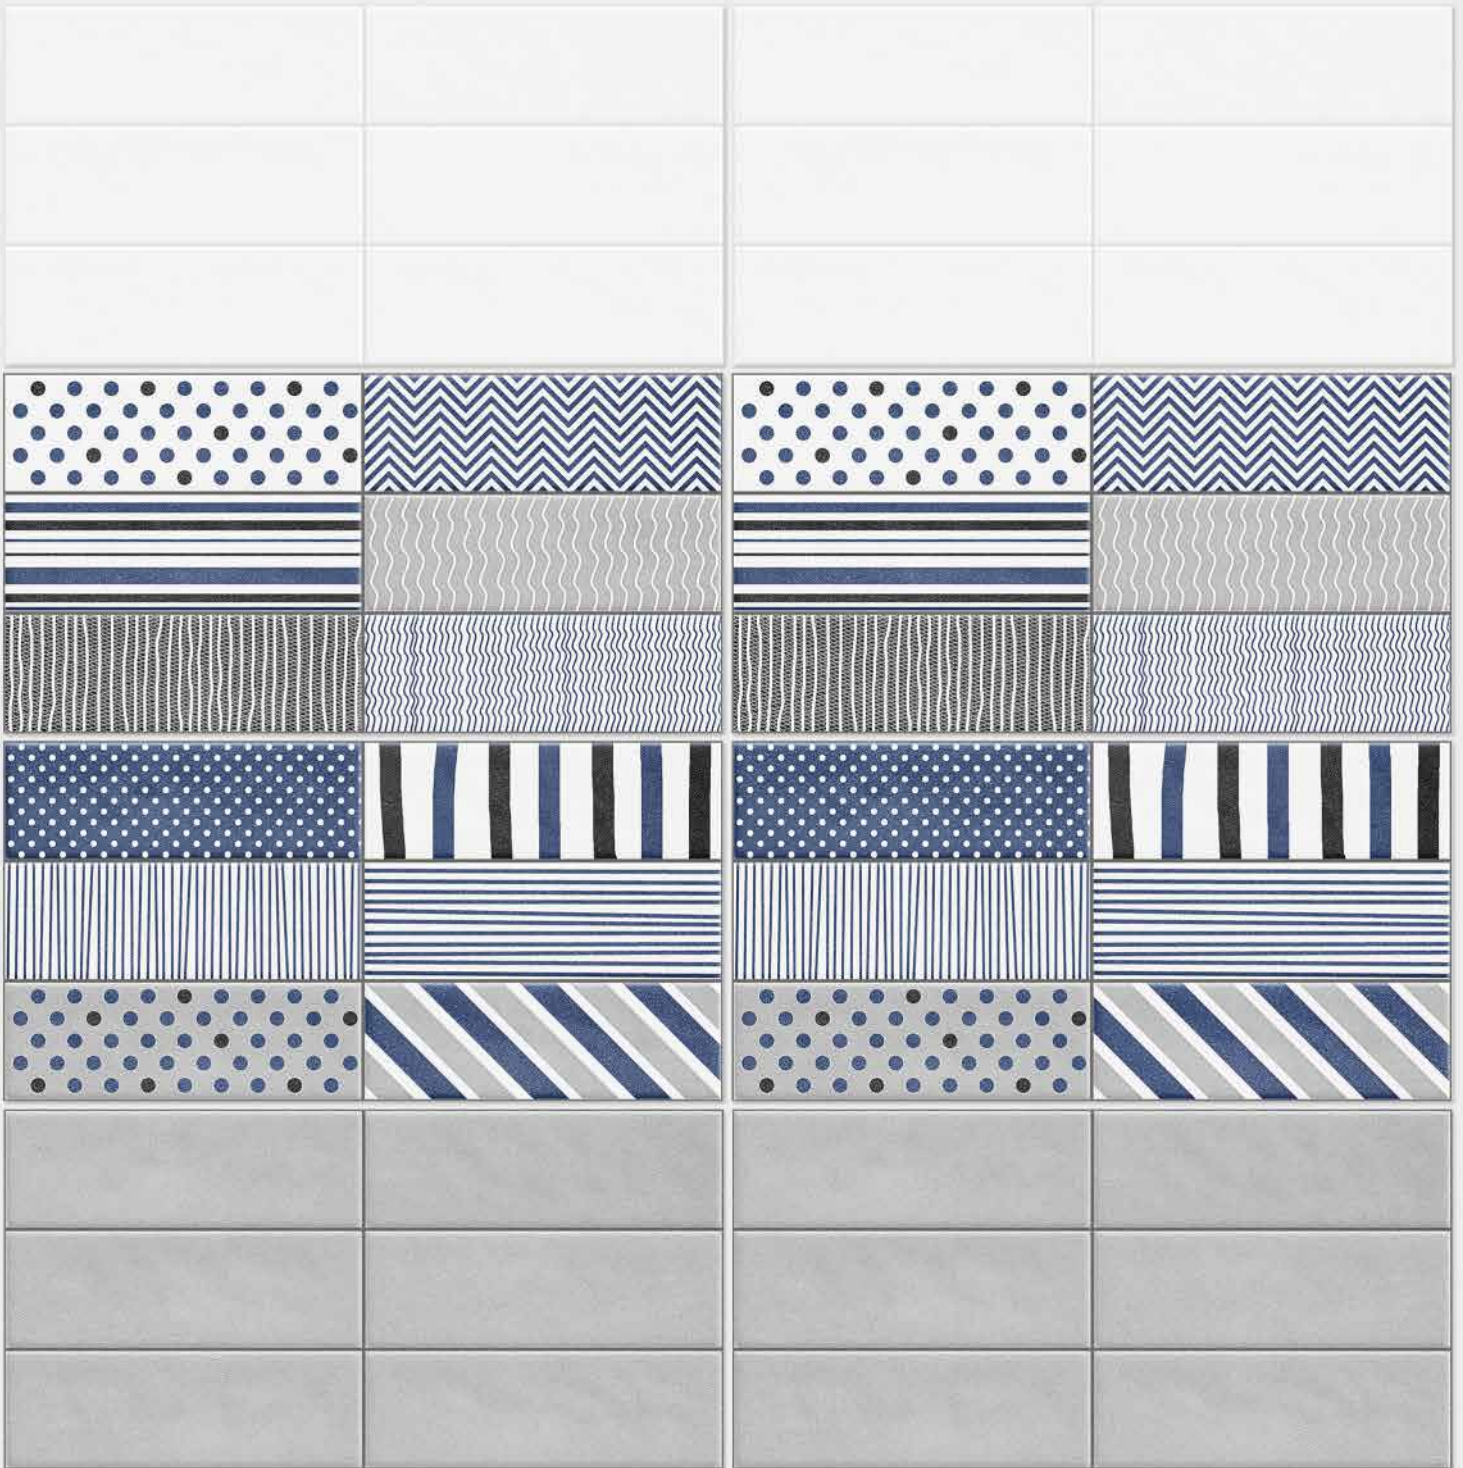

1060 HL 1

1060 D

DIGITAL 300x
WALL TILES 600mm

SIGNUS
CERAMIC

Tile Shown
1060

resistant to salts | eco sustainable | fire proof | frost proof | random design

Finish: **Glossy**

1061 L