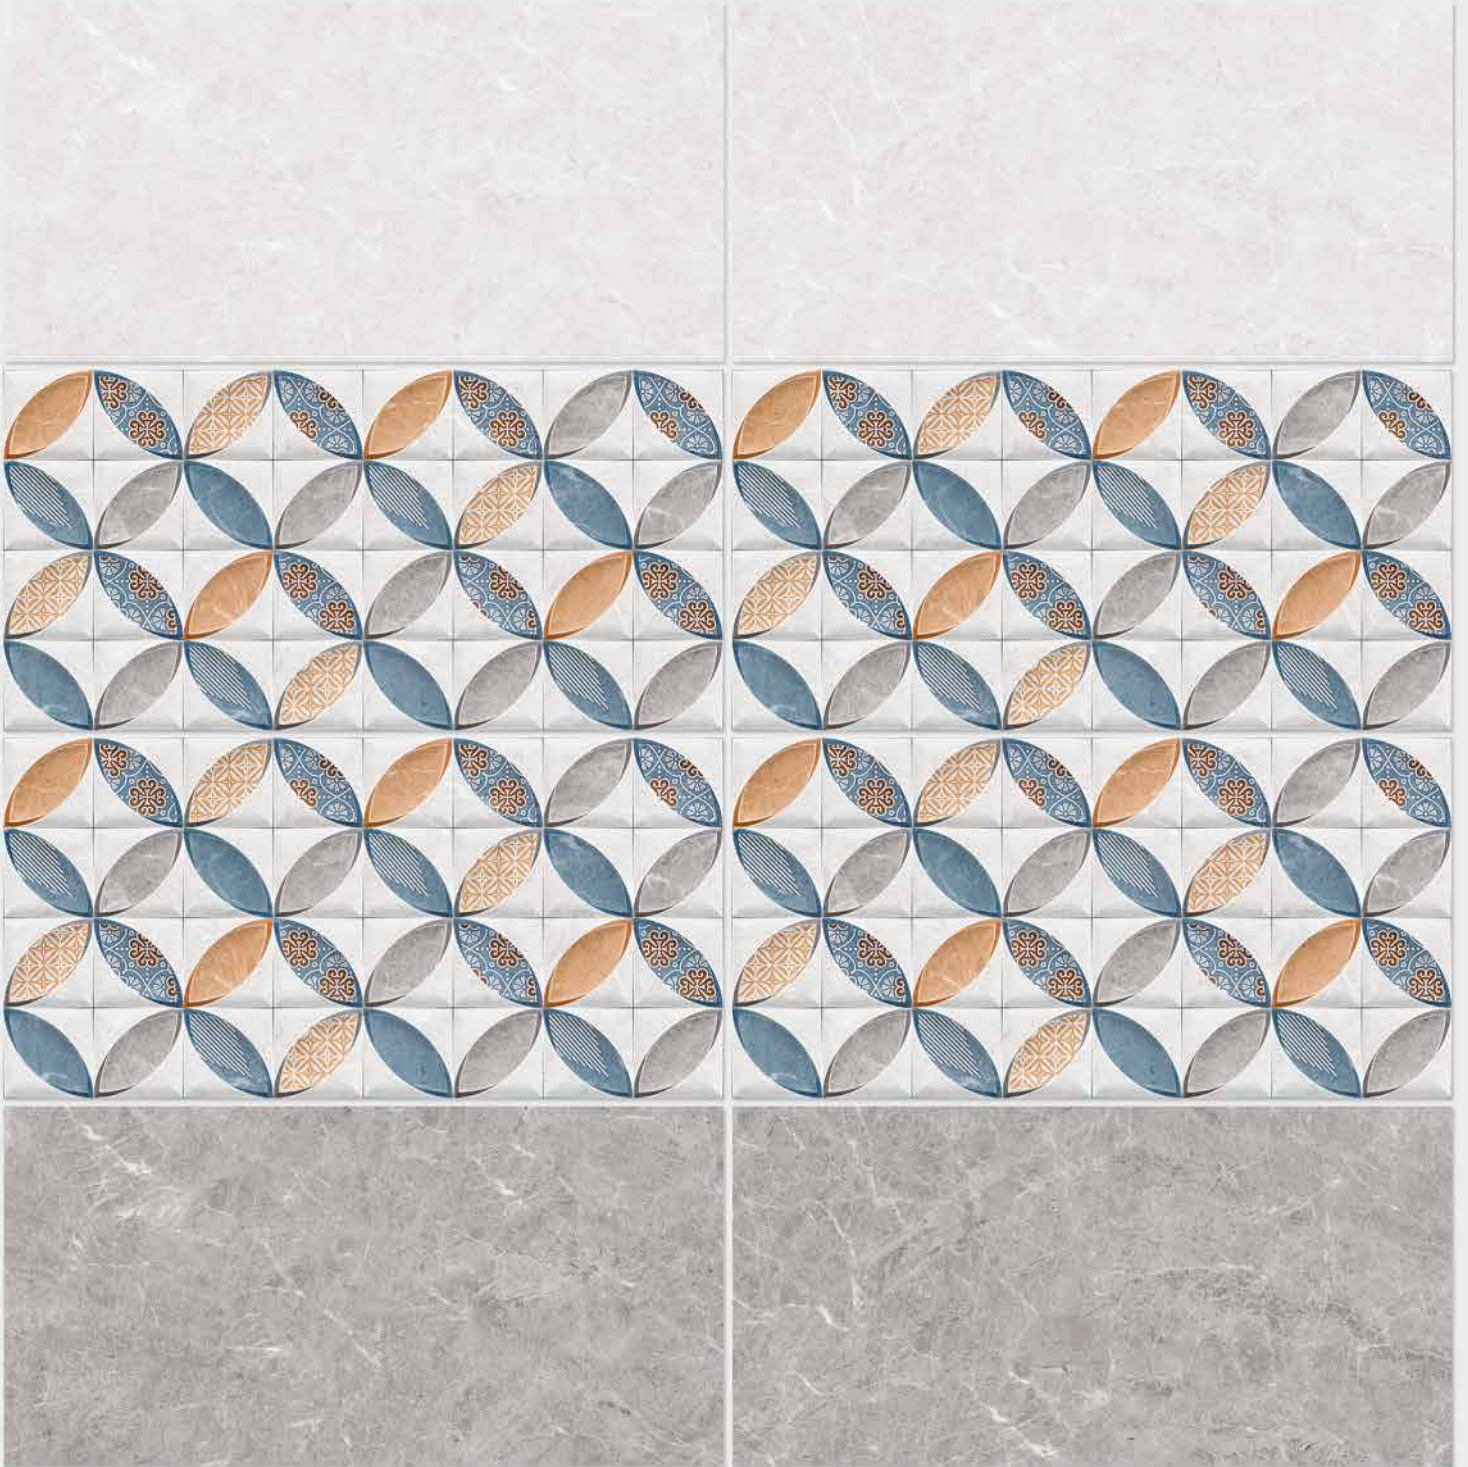

SIGNUS
CERAMIC

Tile Shown
1076