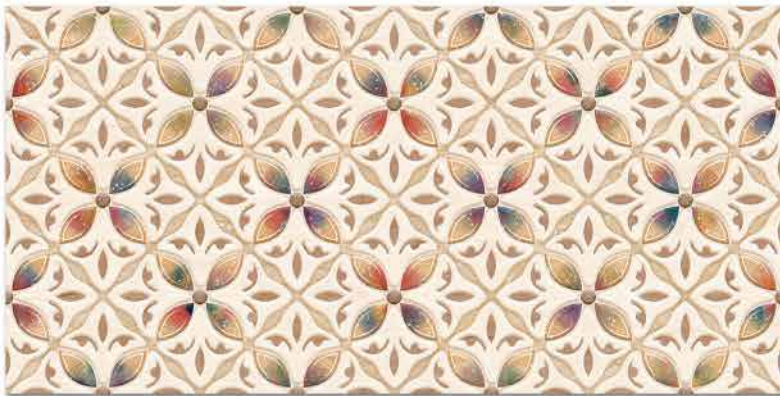

Tile Shown
1070

resistant to salts | eco sustainable | fire proof | frost proof | random design

Finish: **Glossy**

1071 L

1071 HL 1

1071 D

DIGITAL 300x
WALL TILES 600mm

SIGNUS
CERAMIC