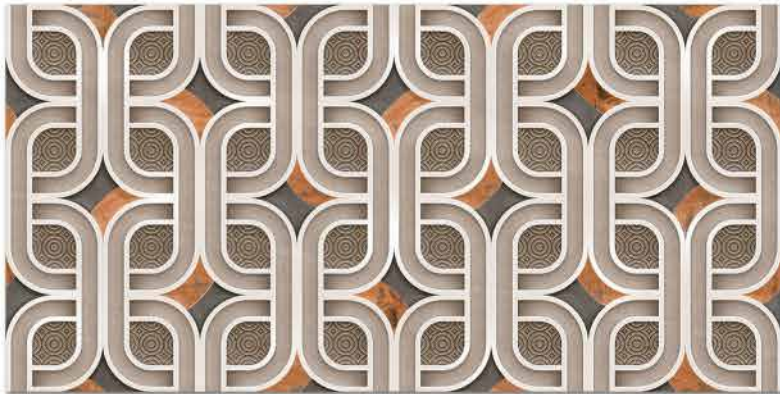

resistant to salts | eco sustainable | fire proof | frost proof | random design

Finish: **Glossy**

1062 HL 1

DIGITAL 300x
WALL TILES 600mm