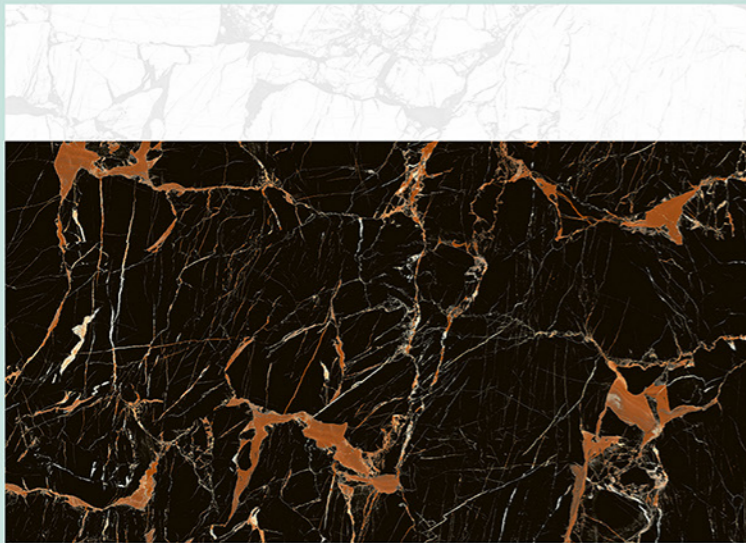

300 x 450 mm

Wall tiles

MARBLE SERIES

1037

300 x 450 mm

Wall tiles

MARBLE SERIES

1038