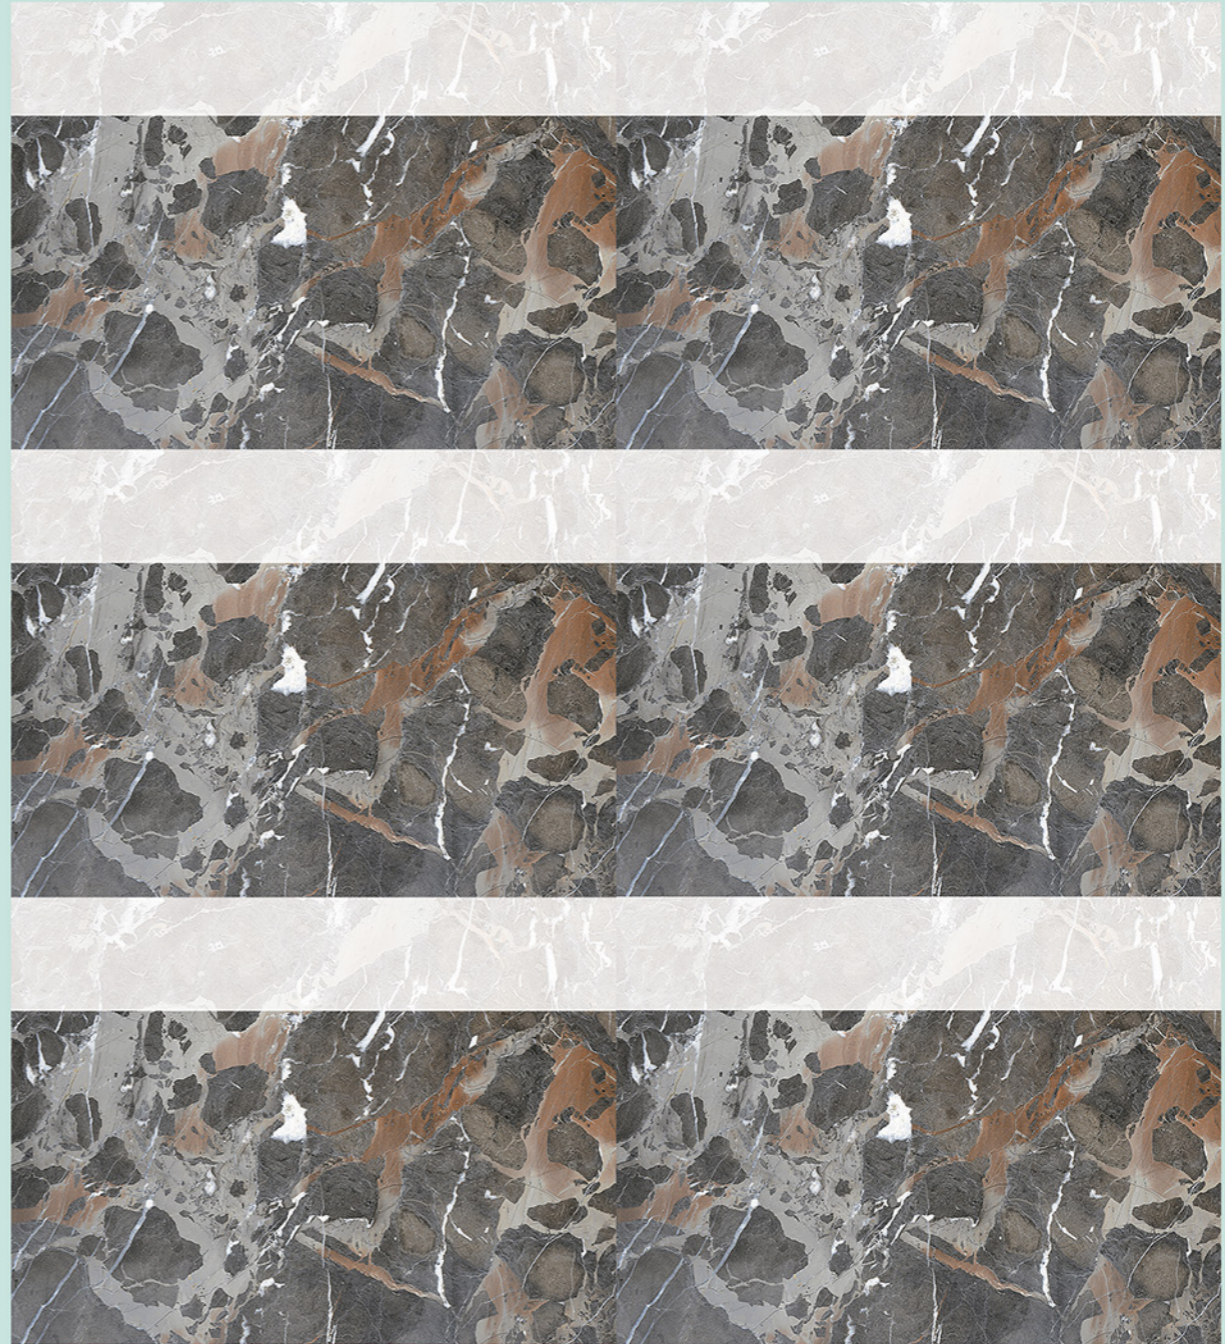

MARBLE SERIES

1045

300 x 450 mm

Wall tiles