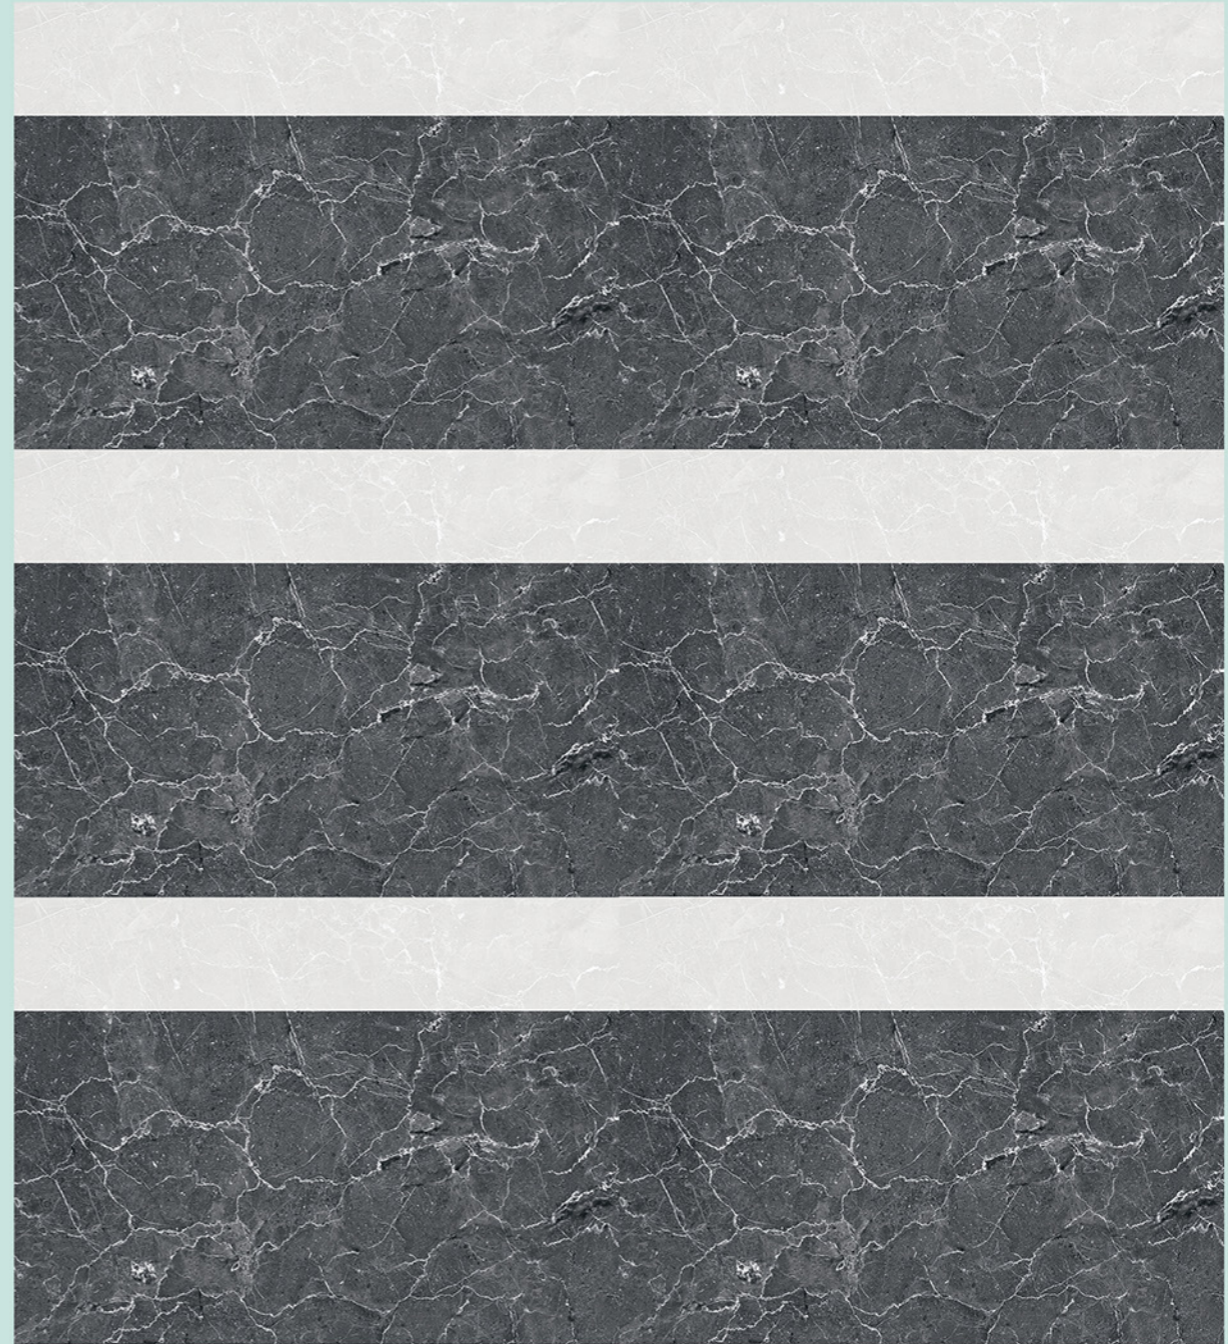

MARBLE SERIES

1041

300 x 450 mm

Wall tiles