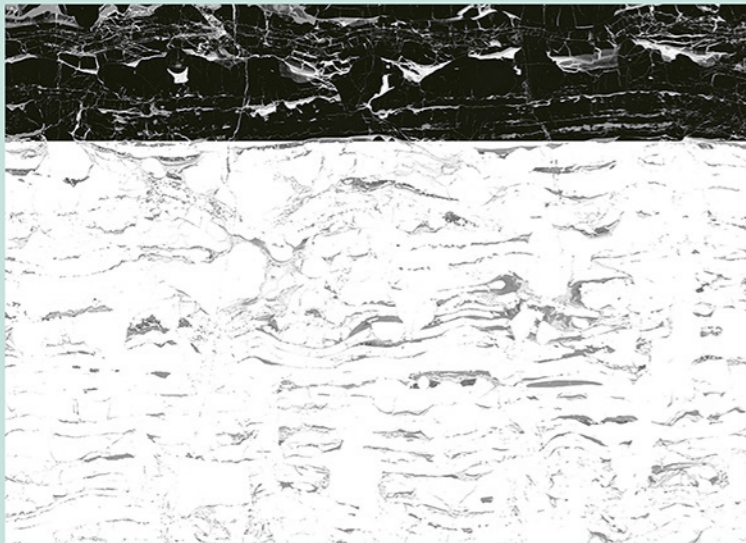

MARBLE SERIES

1005

300 x 450 mm

Wall tiles