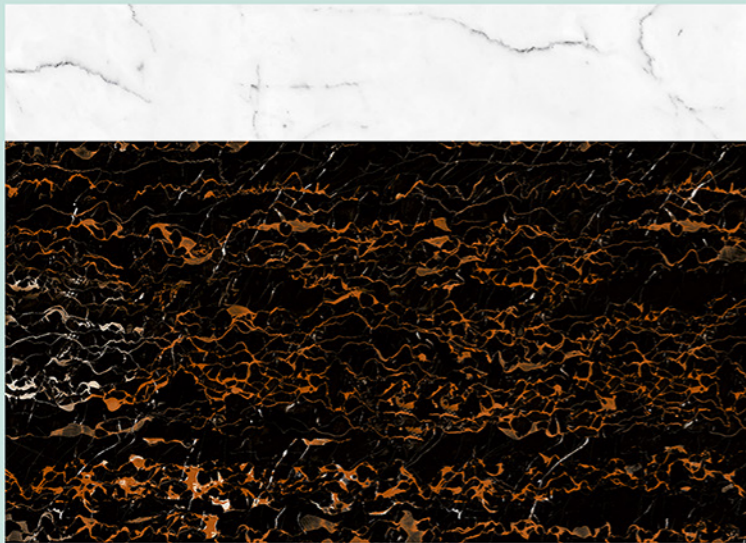

100% WATER PROOF

That embrace
the richness

MARBLE SERIES

1001

300 x 450 mm

Wall tiles

MARBLE SERIES

1002