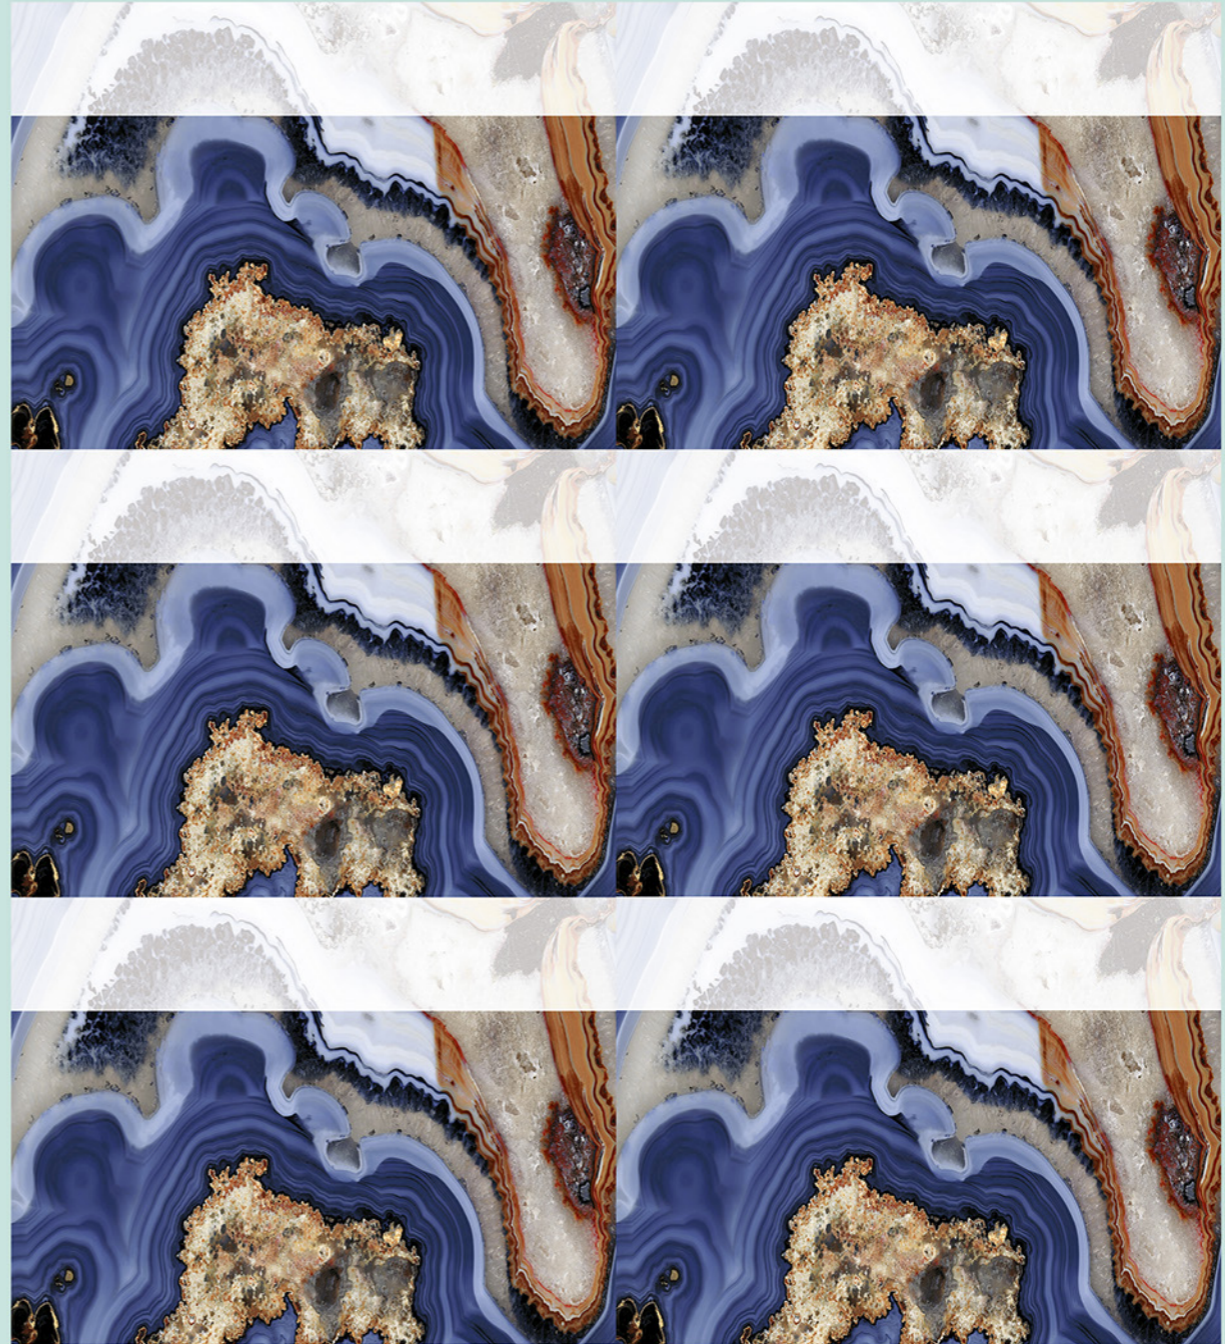

300 x 450 mm

Wall tiles

MARBLE SERIES

1011

300 x 450 mm

Wall tiles

MARBLE SERIES

1012