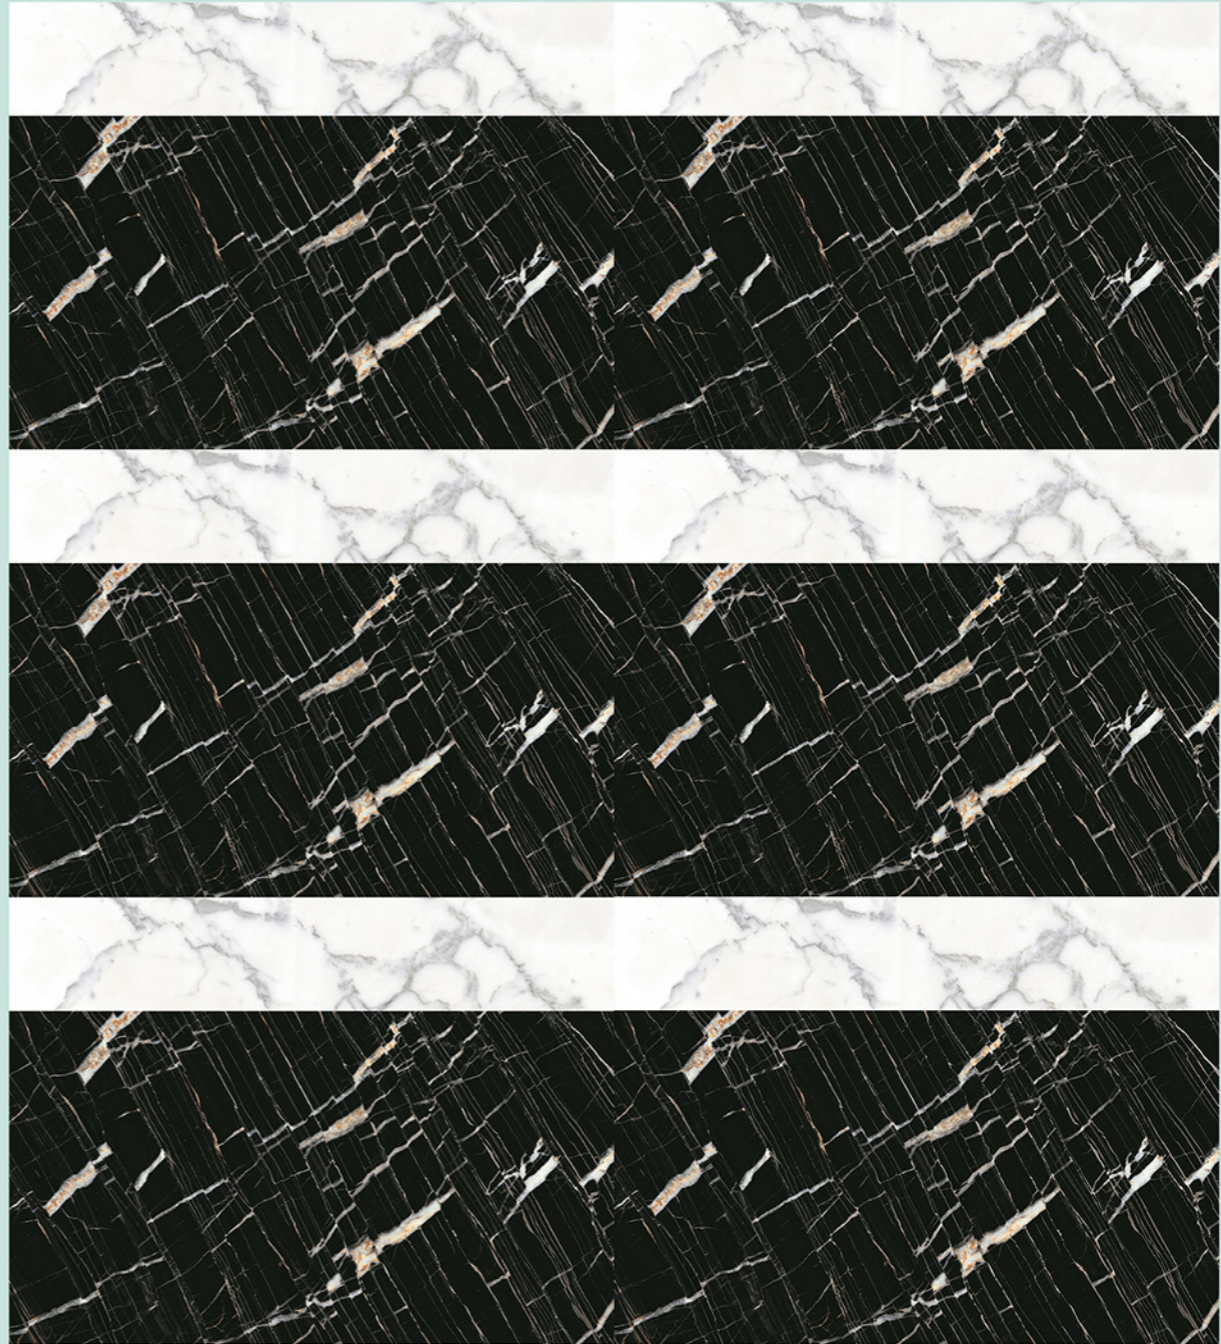

MARBLE SERIES

1013

300 x 450 mm

Wall tiles