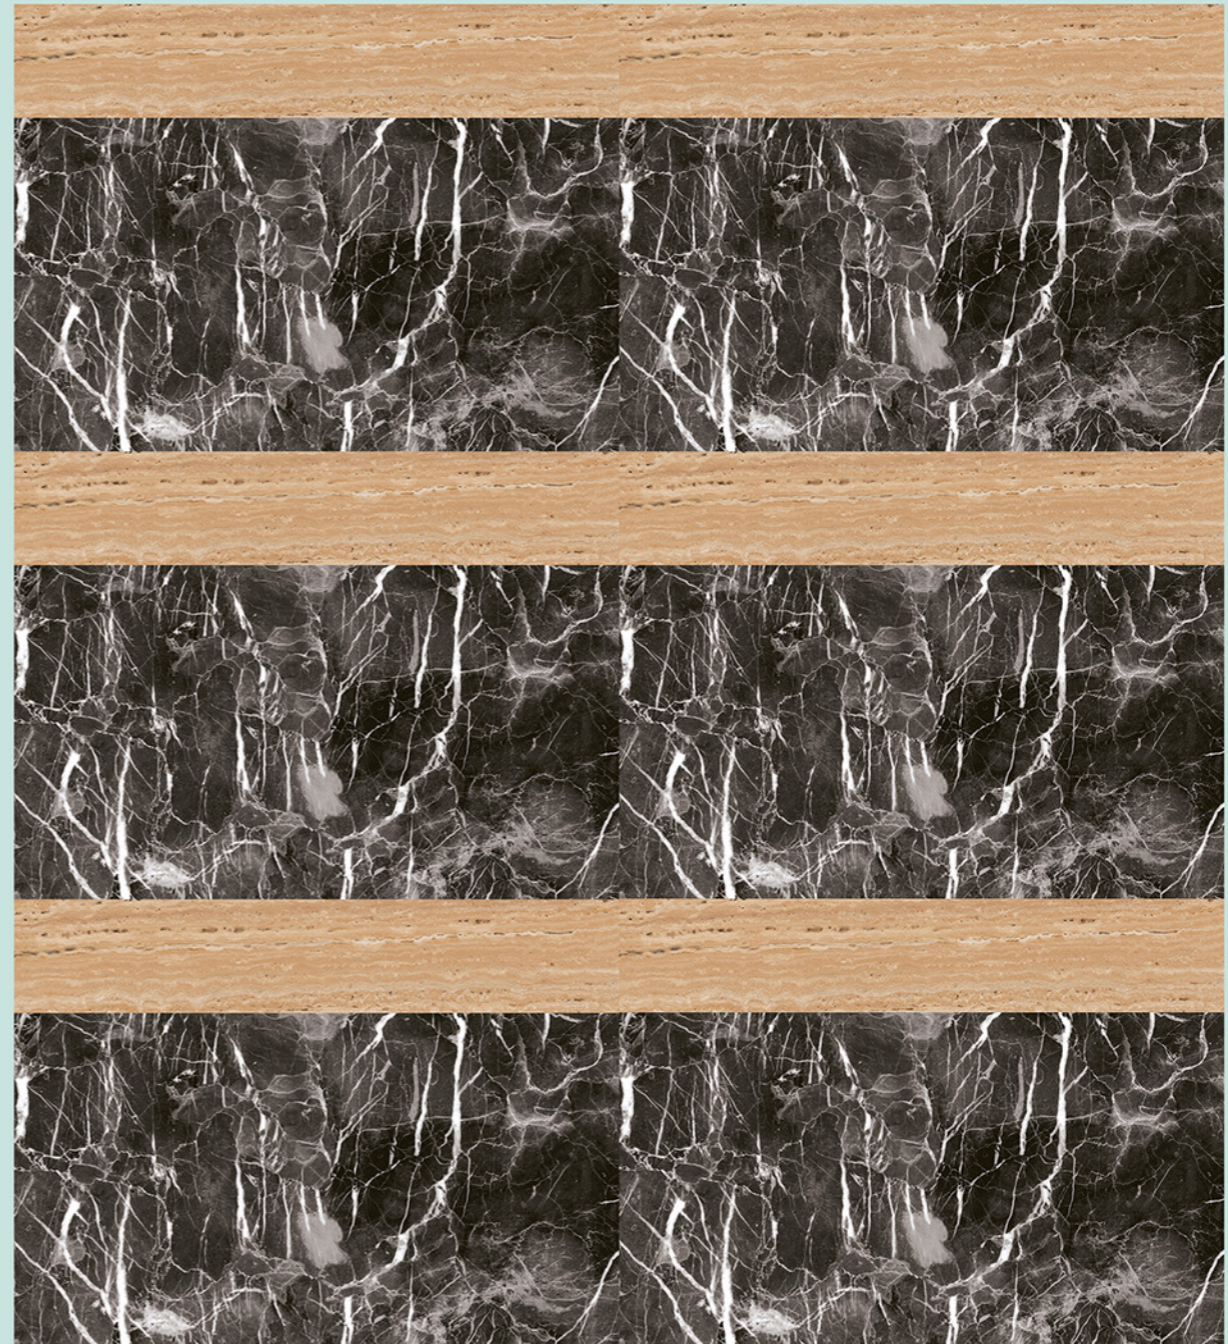

300 x 450 mm

Wall tiles

MARBLE SERIES

1041

300 x 450 mm

Wall tiles

MARBLE SERIES

1042