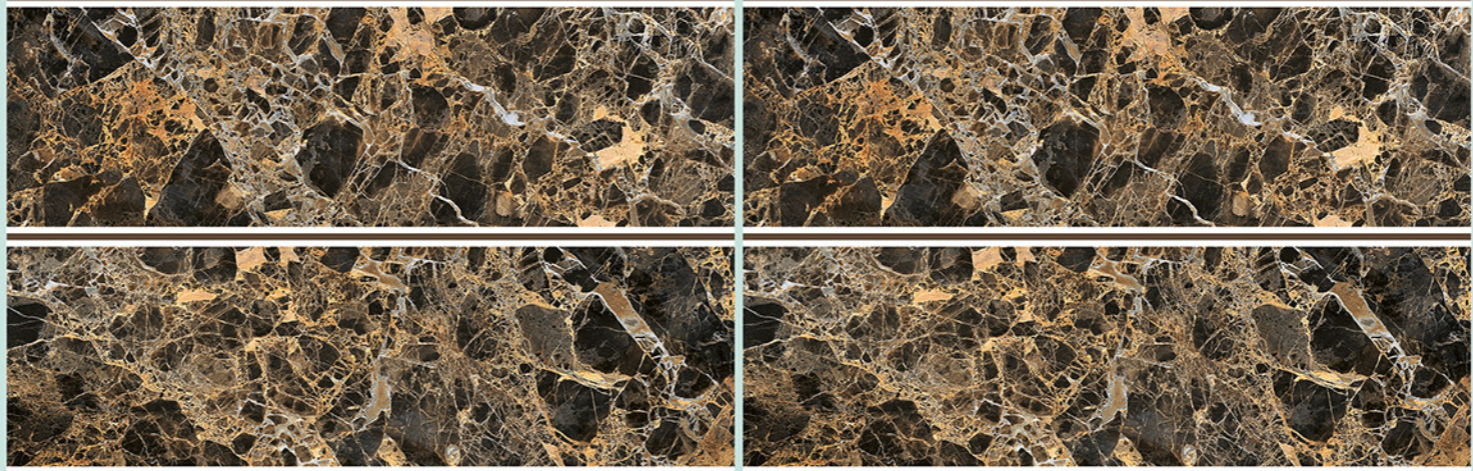

GLOSSY
SERIES

7426-LT

7426-DK

300 x 450 mm

Wall tiles