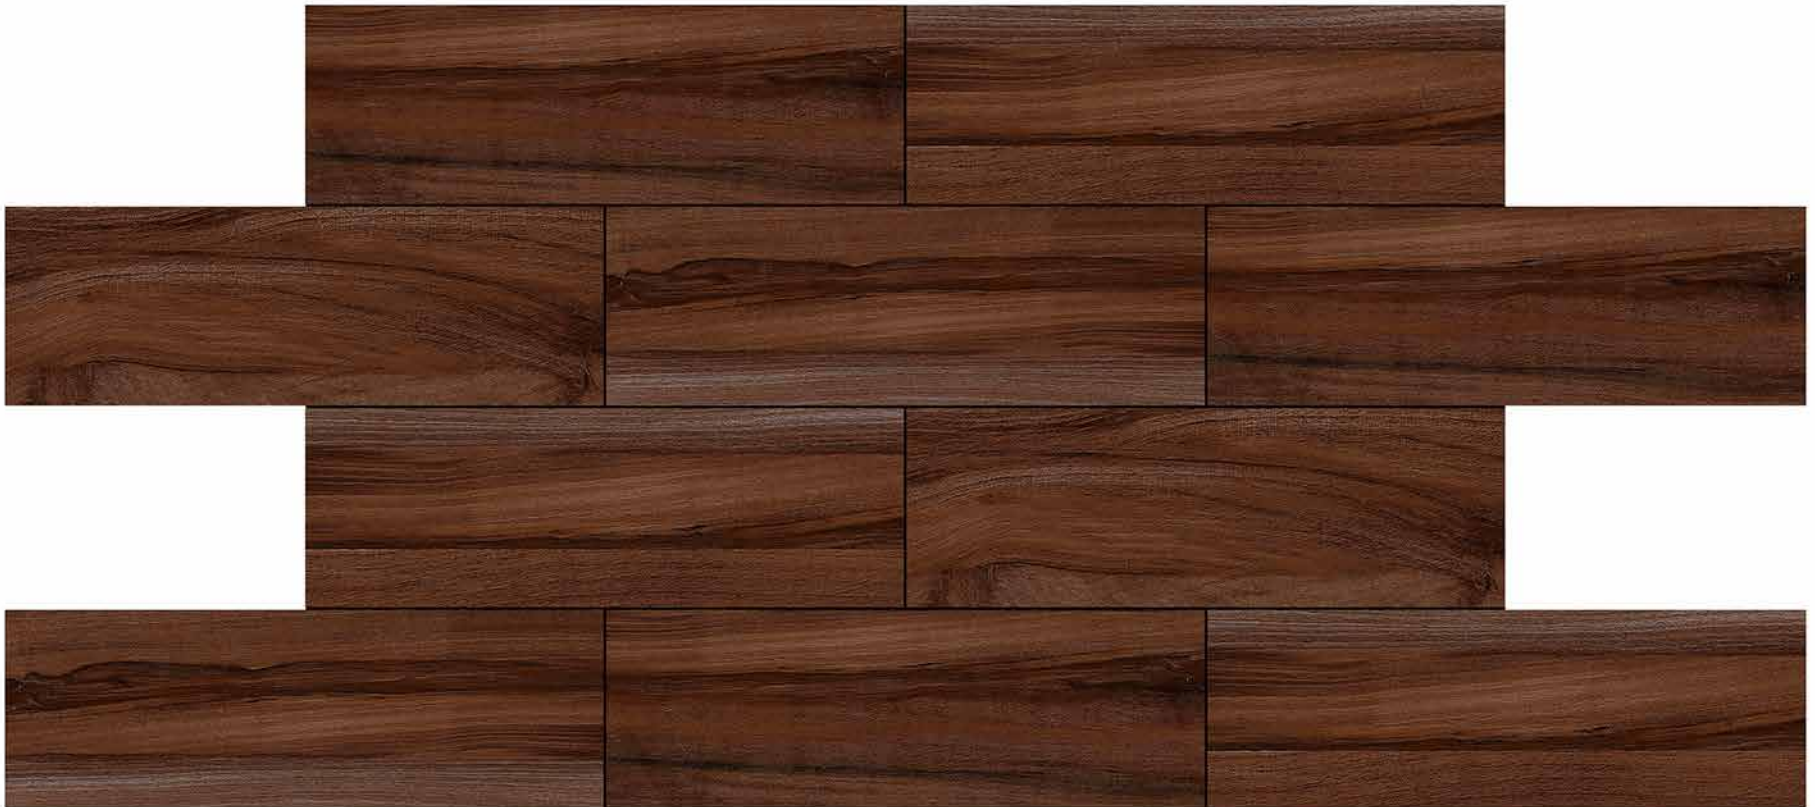

WOODEN

CATALOGUE
———— 2020

resistant to salts | eco sustainable | fire proof | frost proof | random design

SIGNUS
CERAMIC

Finish: **Matt**
Surface: **Plain**

8049

DIGITAL 200x
WALL TILES 600mm

resistant to salts | eco sustainable | fire proof | frost proof | random design

Finish: **Matt**
Surface: **Plain**

8050

DIGITAL 200x
WALL TILES 600mm

resistant to salts | eco sustainable | fire proof | frost proof | random design

SIGNUS
CERAMIC

Finish: **Matt**
Surface: **Plain**

8051