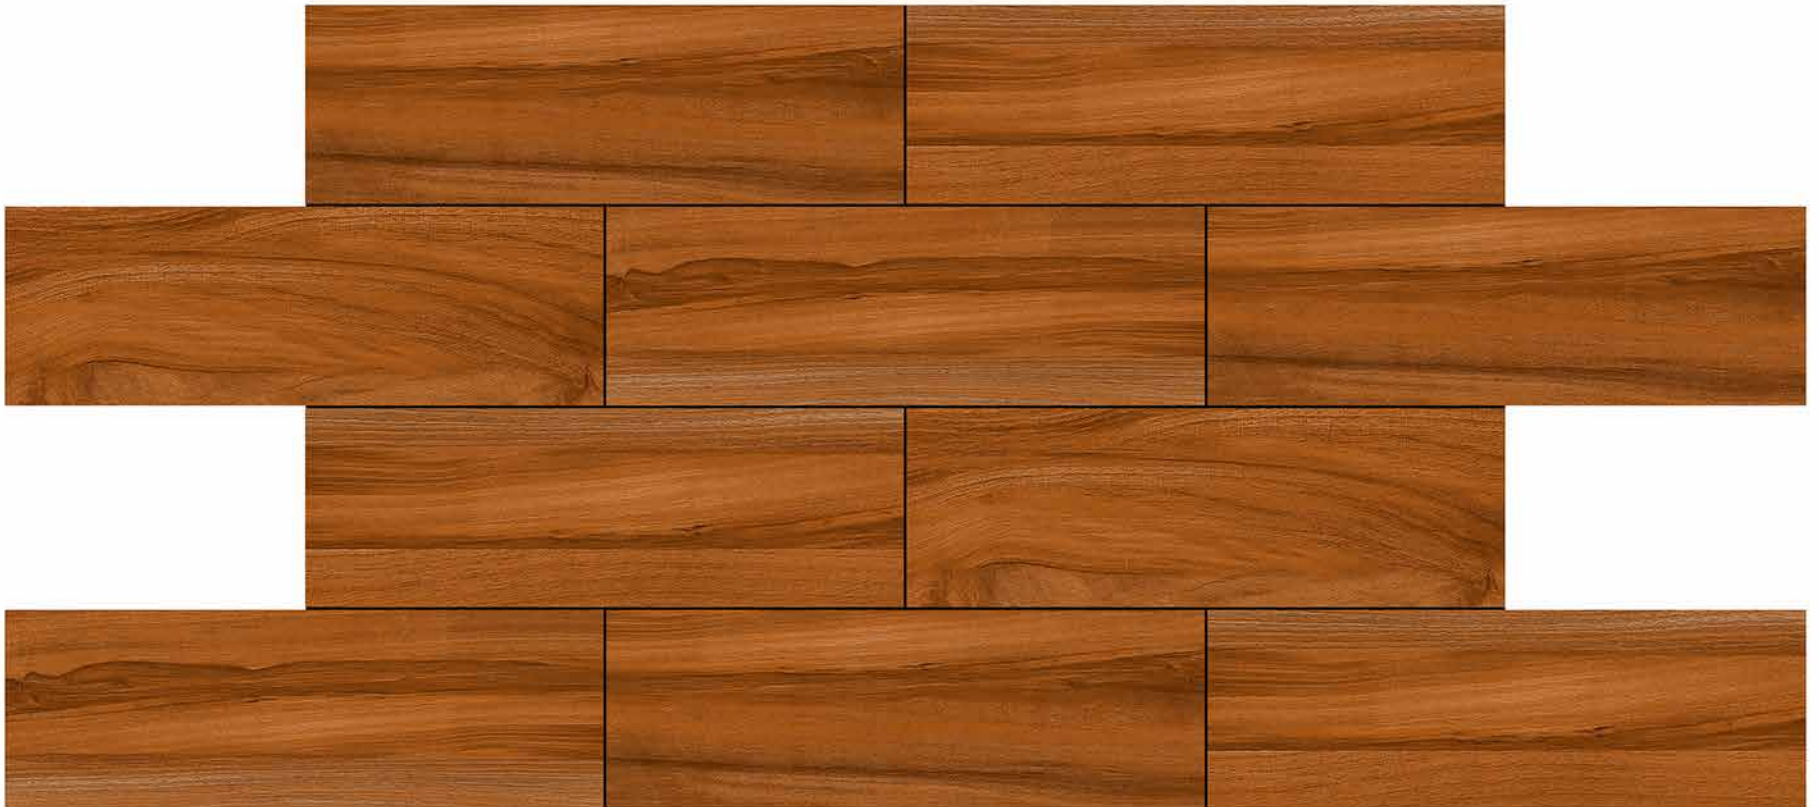

WOODEN

CATALOGUE
———— 2020

resistant to salts | eco sustainable | fire proof | frost proof | random design

SIGNUS
CERAMIC

Finish: **Matt**
Surface: **Plain**

8049

DIGITAL 200x
WALL TILES 600mm

resistant to salts | eco sustainable | fire proof | frost proof | random design

Finish: **Matt**
Surface: **Plain**

8050

DIGITAL 200x
WALL TILES 600mm

resistant to salts | eco sustainable | fire proof | frost proof | random design

SIGNUS
CERAMIC

Finish: **Matt**
Surface: **Plain**

8051