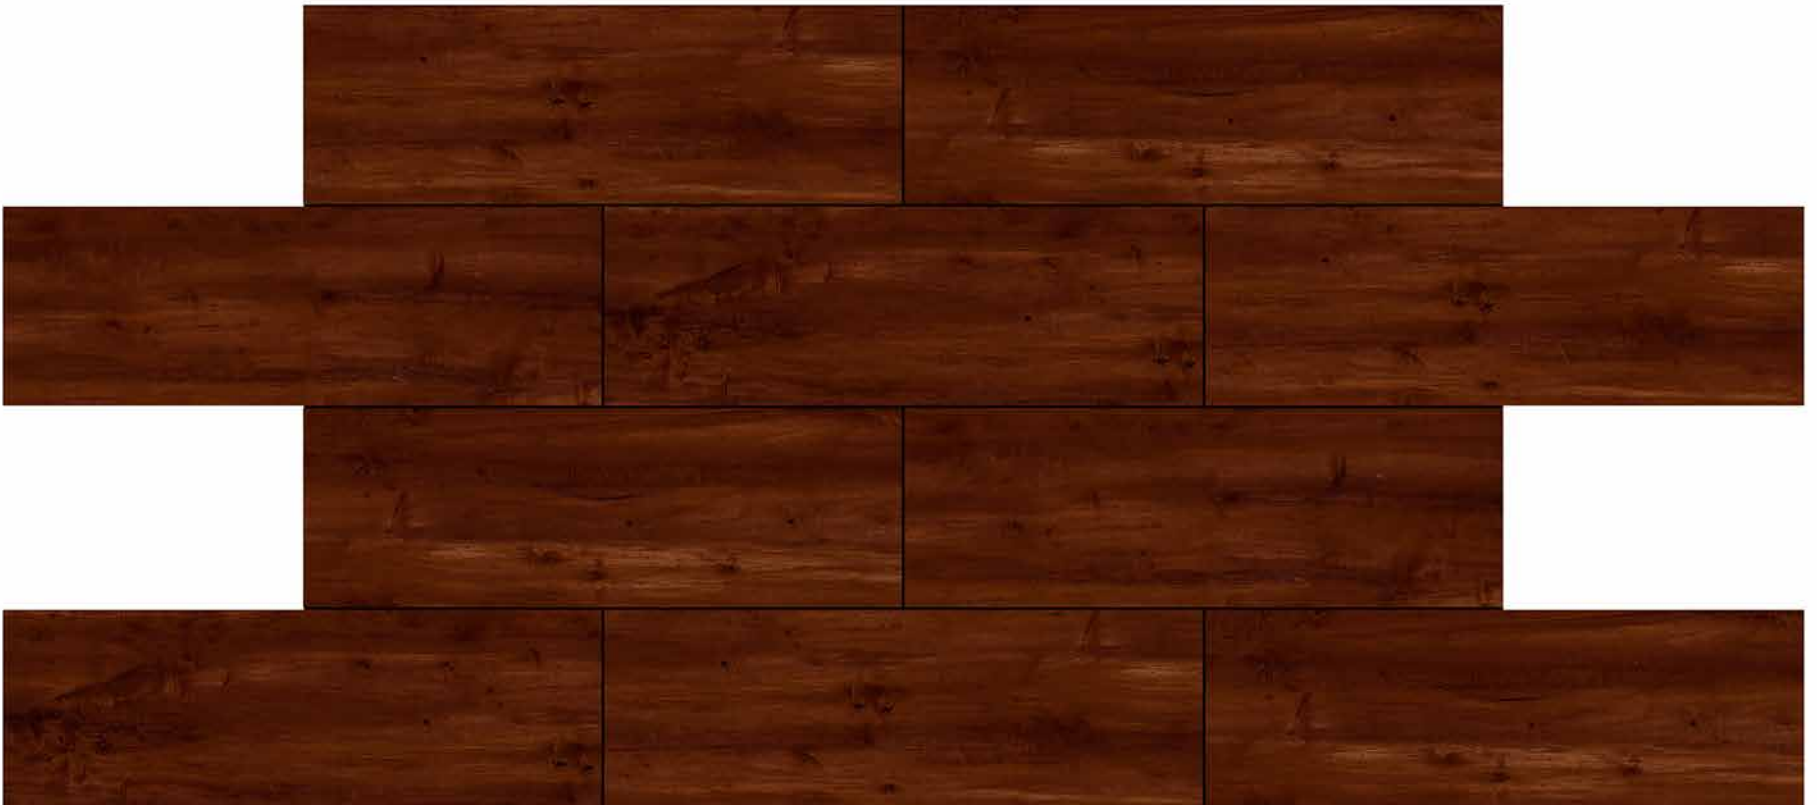

DIGITAL 200x
WALL TILES 600mm