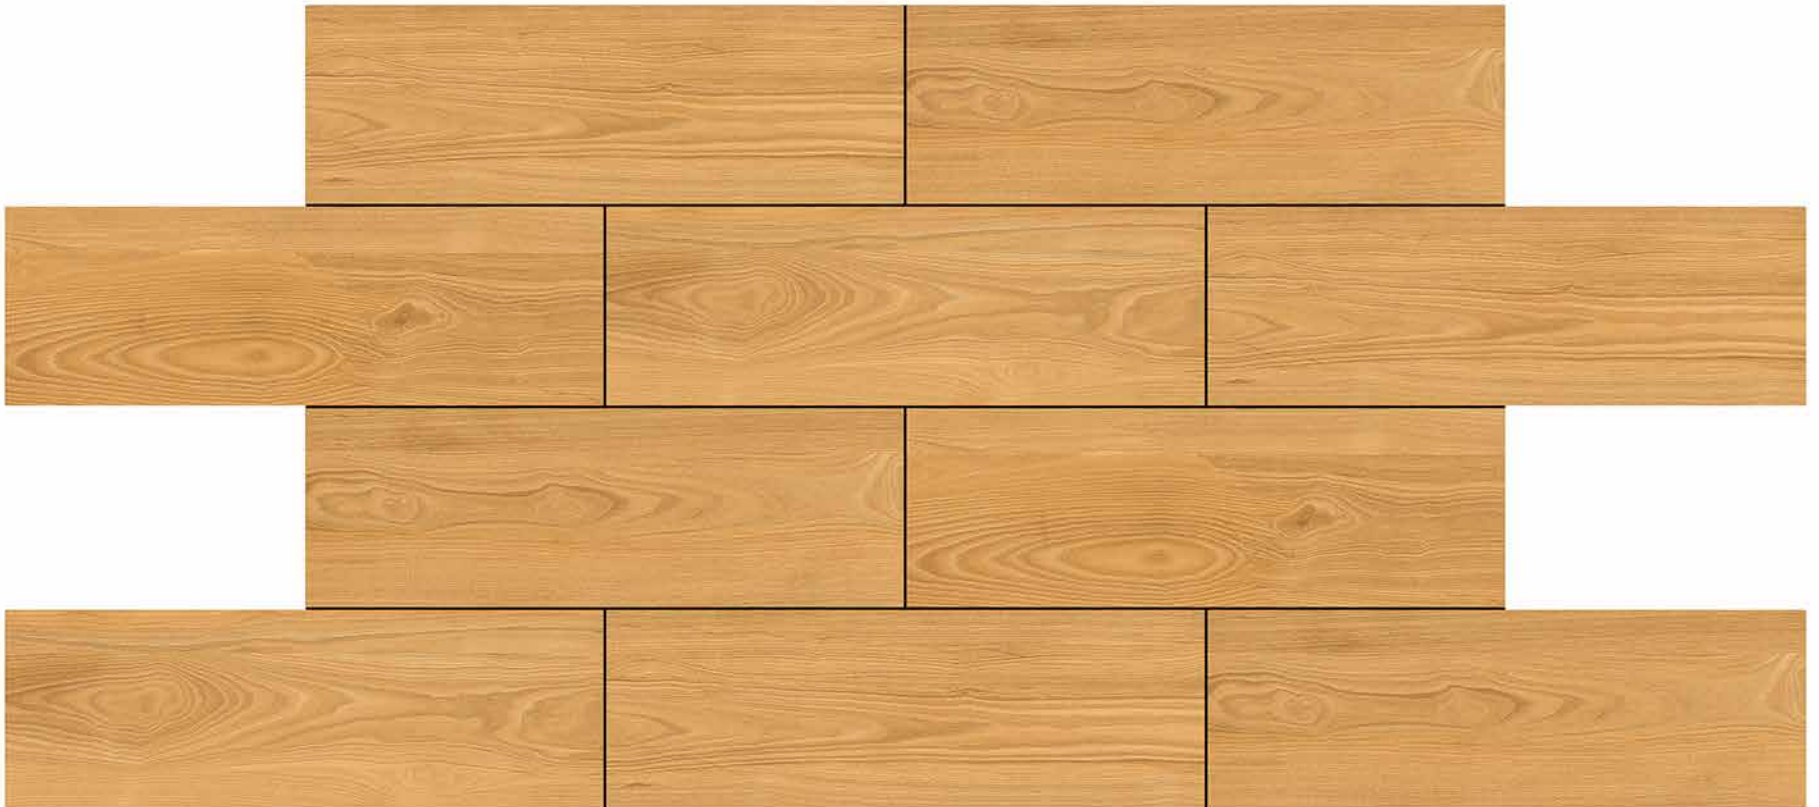

DIGITAL 200x
WALL TILES 600mm