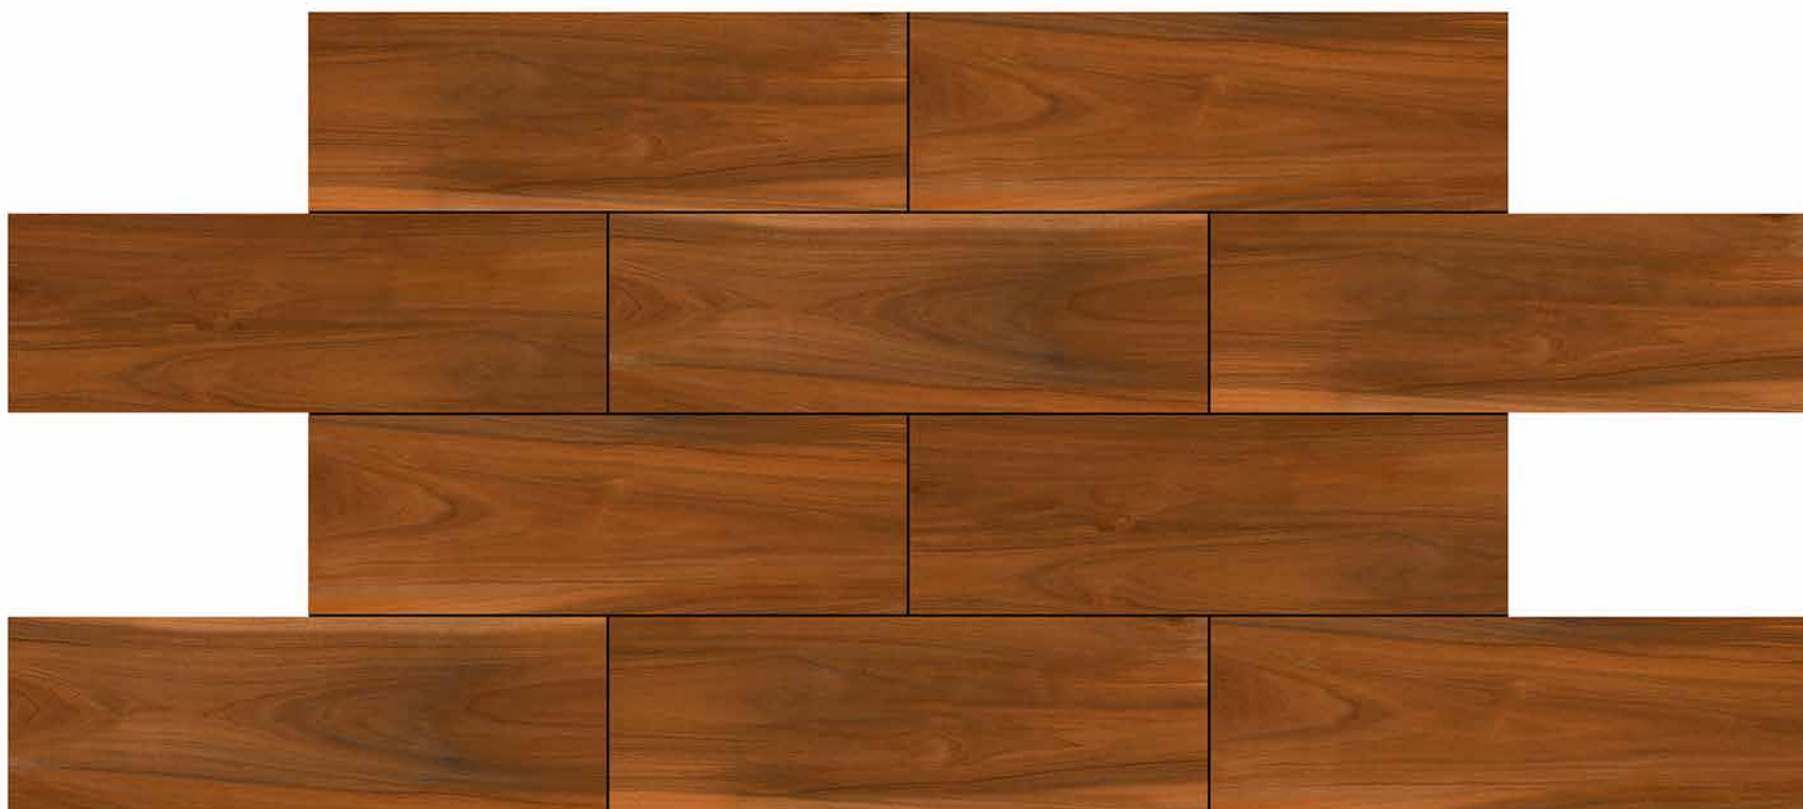

Finish: **Matt**
Surface: **Plain**

8054

DIGITAL 200x
WALL TILES 600mm

resistant to salts | eco sustainable | fire proof | frost proof | random design

Finish: **Matt**
Surface: **Plain**

8055

DIGITAL 200x
WALL TILES 600mm