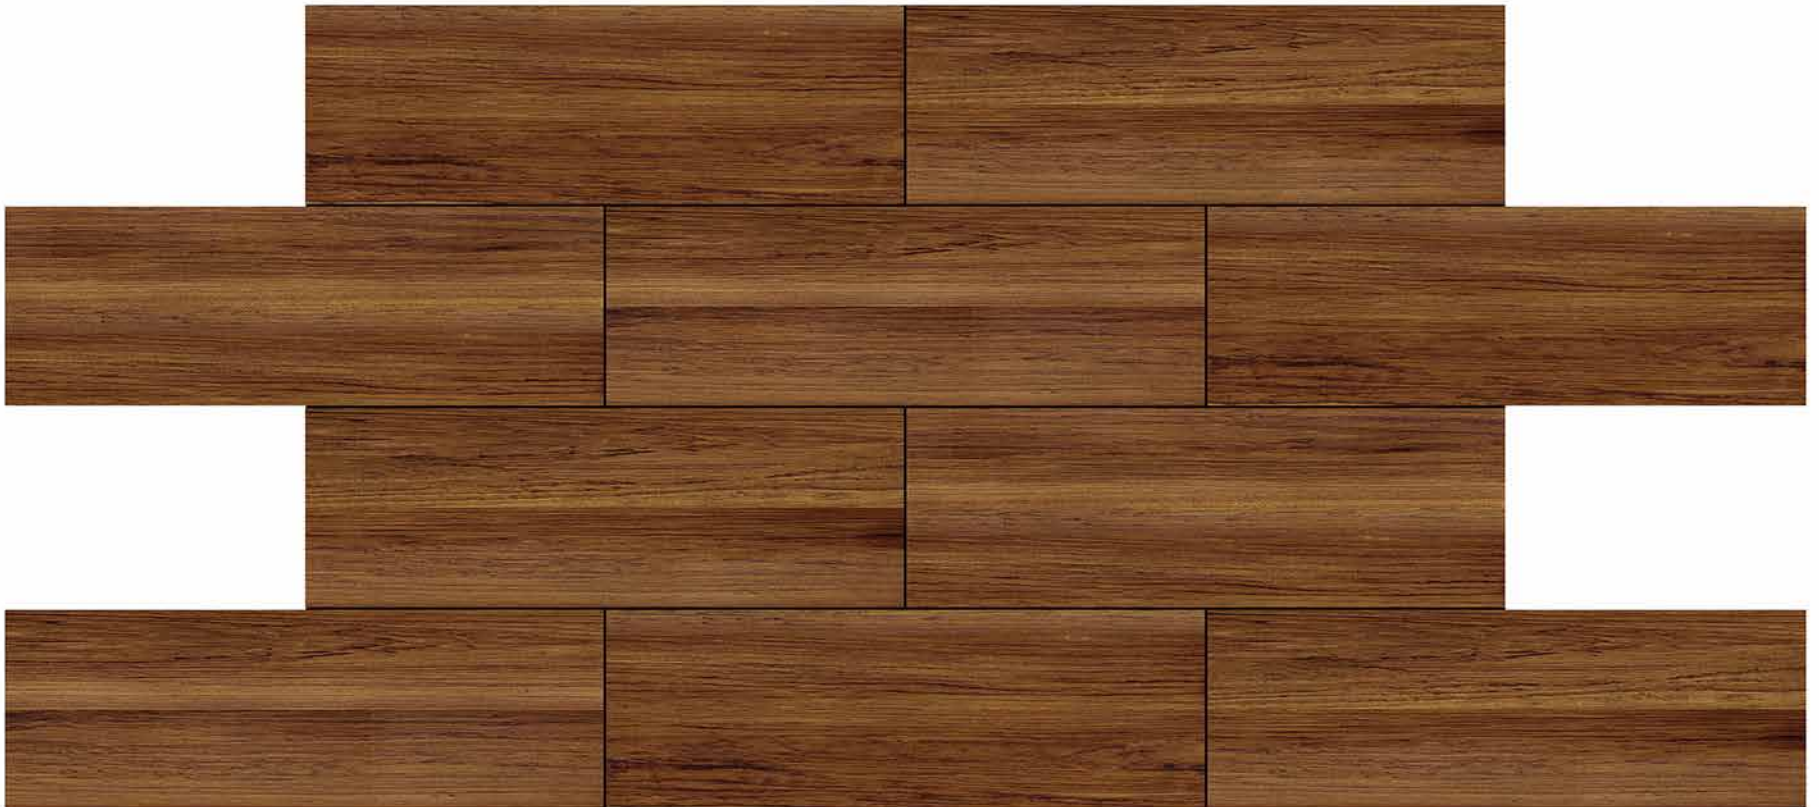

Finish: **Matt**
Surface: **Plain**

8062

DIGITAL 200x
WALL TILES 600mm

resistant to salts | eco sustainable | fire proof | frost proof | random design

Finish: **Matt**
Surface: **Plain**

8063

DIGITAL 200x
WALL TILES 600mm