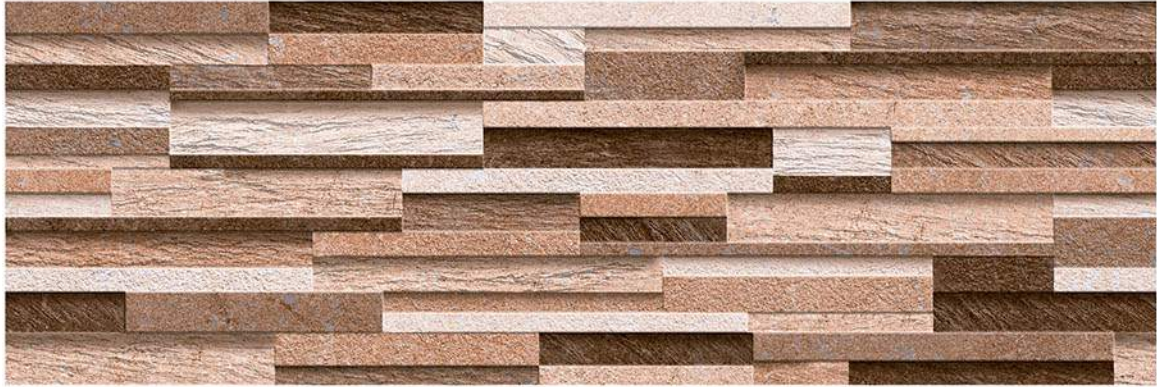

resistant to salts | eco sustainable | fire proof | frost proof | random design

SIGNUS
C E R A M I C

Finish: **Matt**

8527