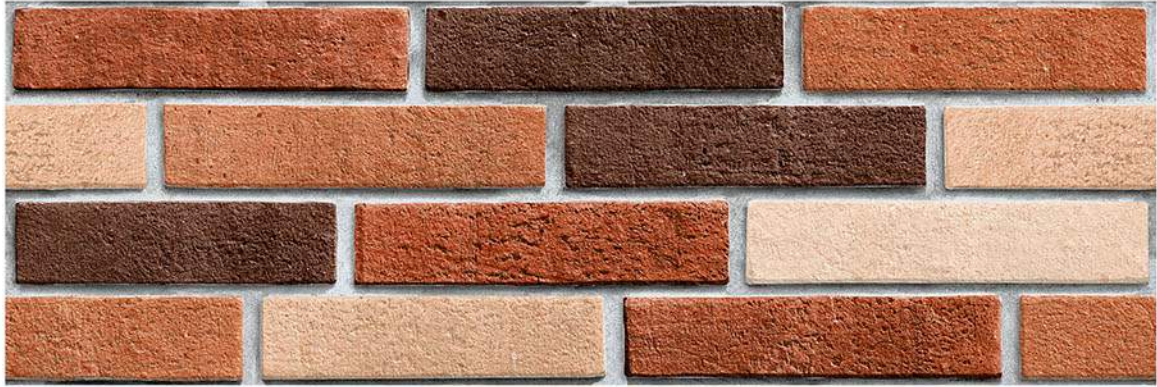

resistant to salts | eco sustainable | fire proof | frost proof | random design

SIGNUS
C E R A M I C

Finish: **Matt**

8530