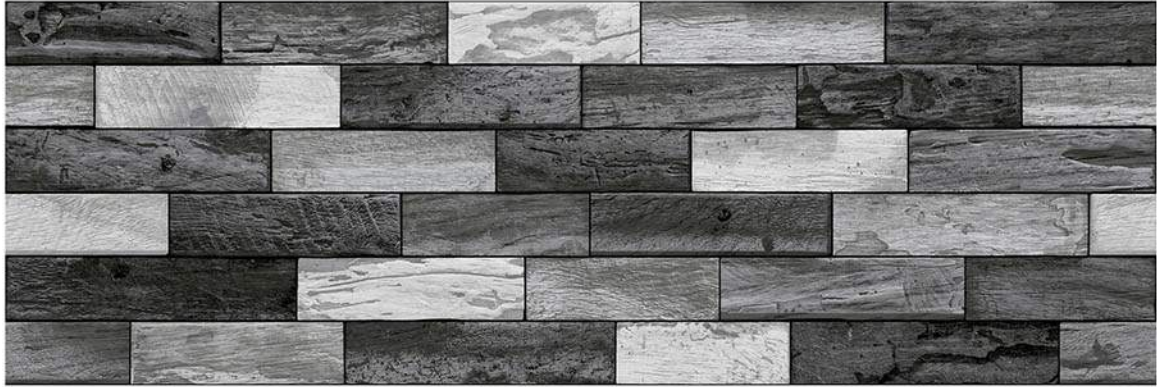

resistant to salts | eco sustainable | fire proof | frost proof | random design

SIGNUS
C E R A M I C

Finish: **Matt**

8502