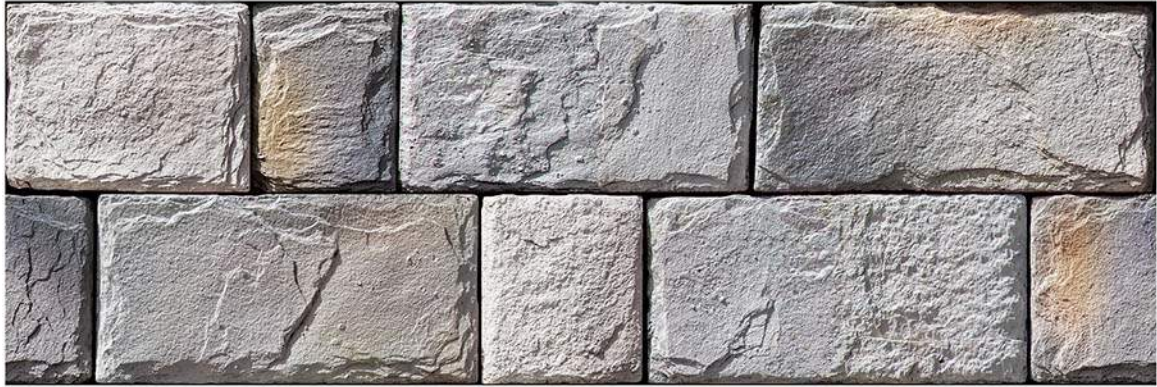

SIGNUS
C E R A M I C

Finish: **Matt**

8551

DIGITAL 200x
WALL TILES 600mm

resistant to salts | eco sustainable | fire proof | frost proof | random design

SIGNUS
C E R A M I C

Finish: **Matt**

8552