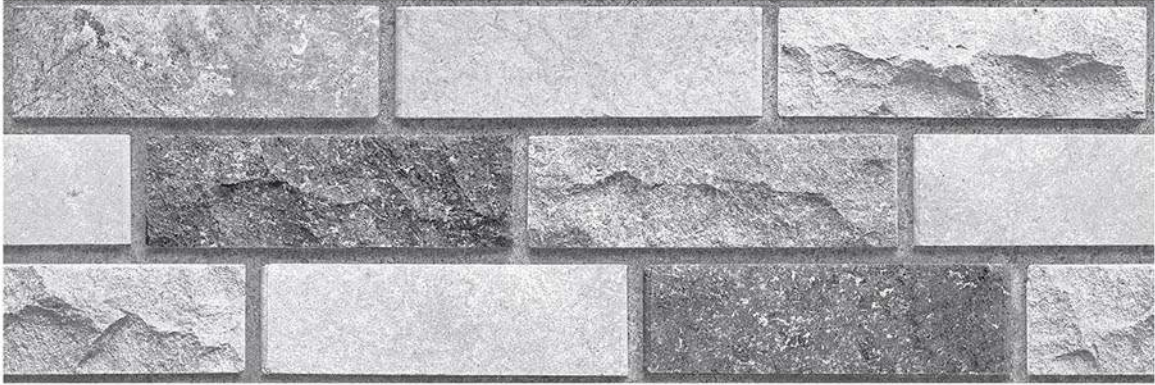

DIGITAL 200x
WALL TILES 600mm

resistant to salts | eco sustainable | fire proof | frost proof | random design

SIGNUS
C E R A M I C

Finish: **Matt**

8508

DIGITAL 200x
WALL TILES 600mm

resistant to salts | eco sustainable | fire proof | frost proof | random design