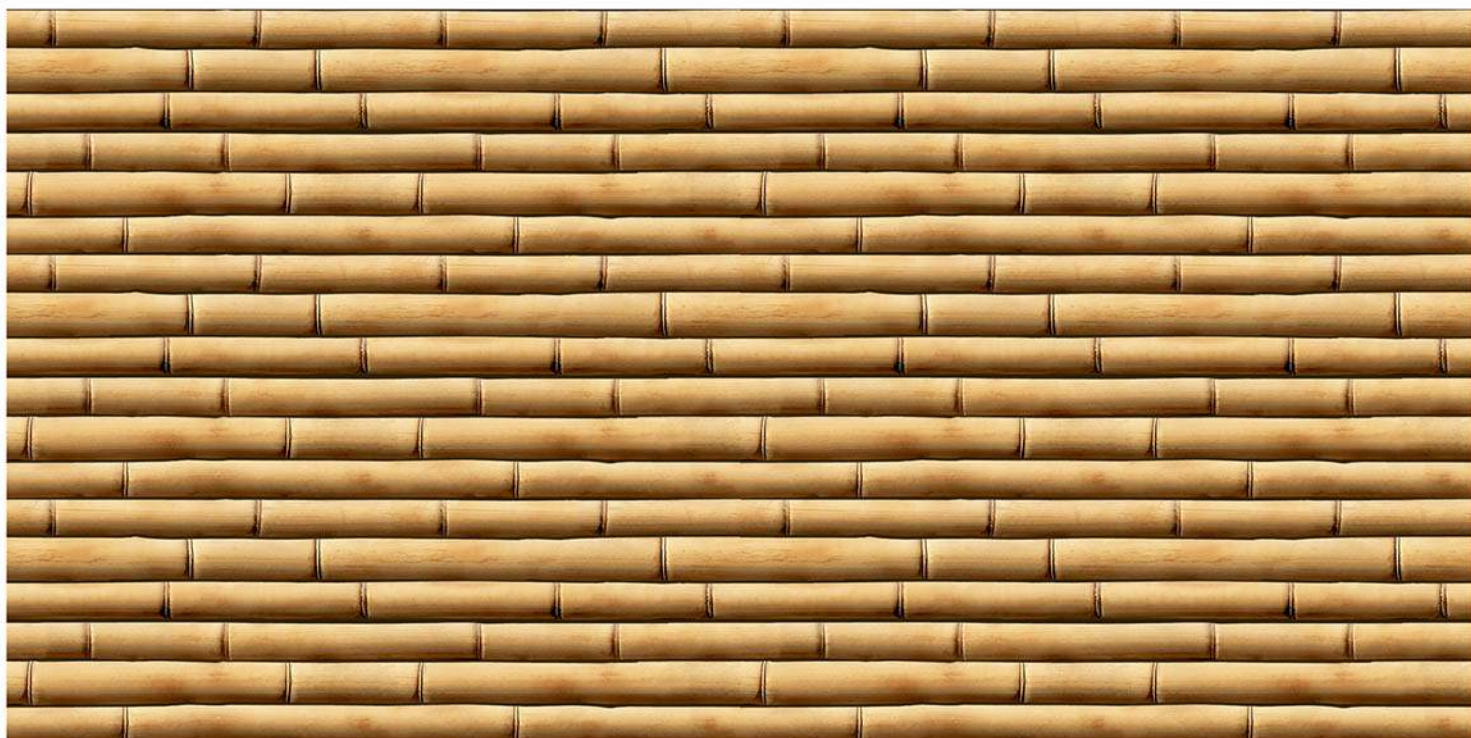

DIGITAL 200x
WALL TILES 600mm