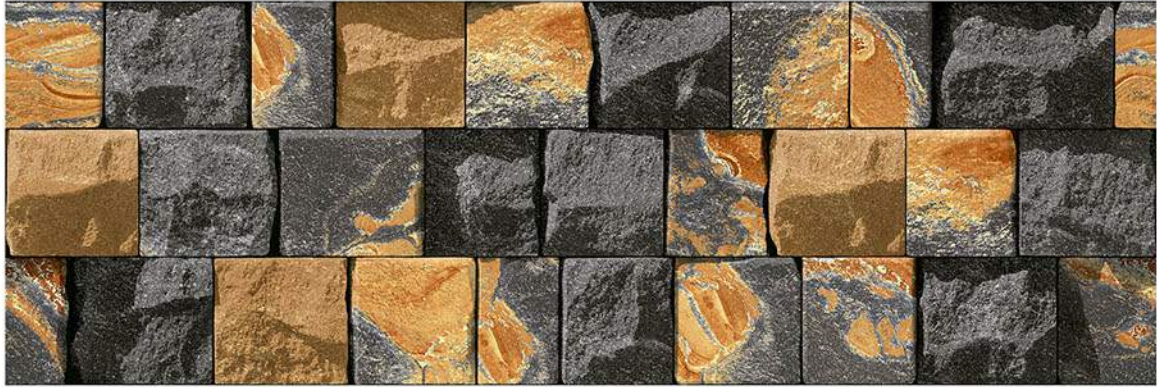

resistant to salts | eco sustainable | fire proof | frost proof | random design

SIGNUS
C E R A M I C

Finish: **Matt**

8514