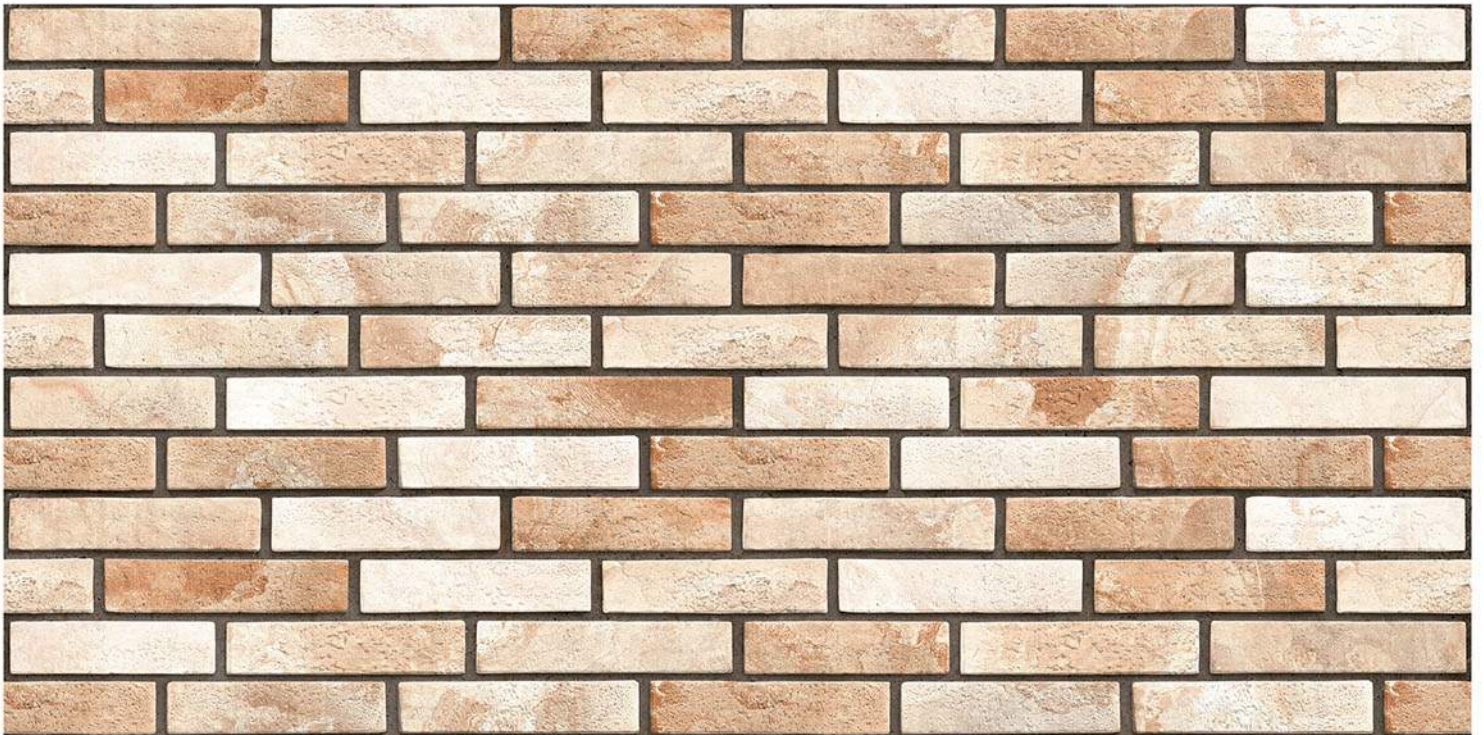

DIGITAL 200x
WALL TILES 600mm