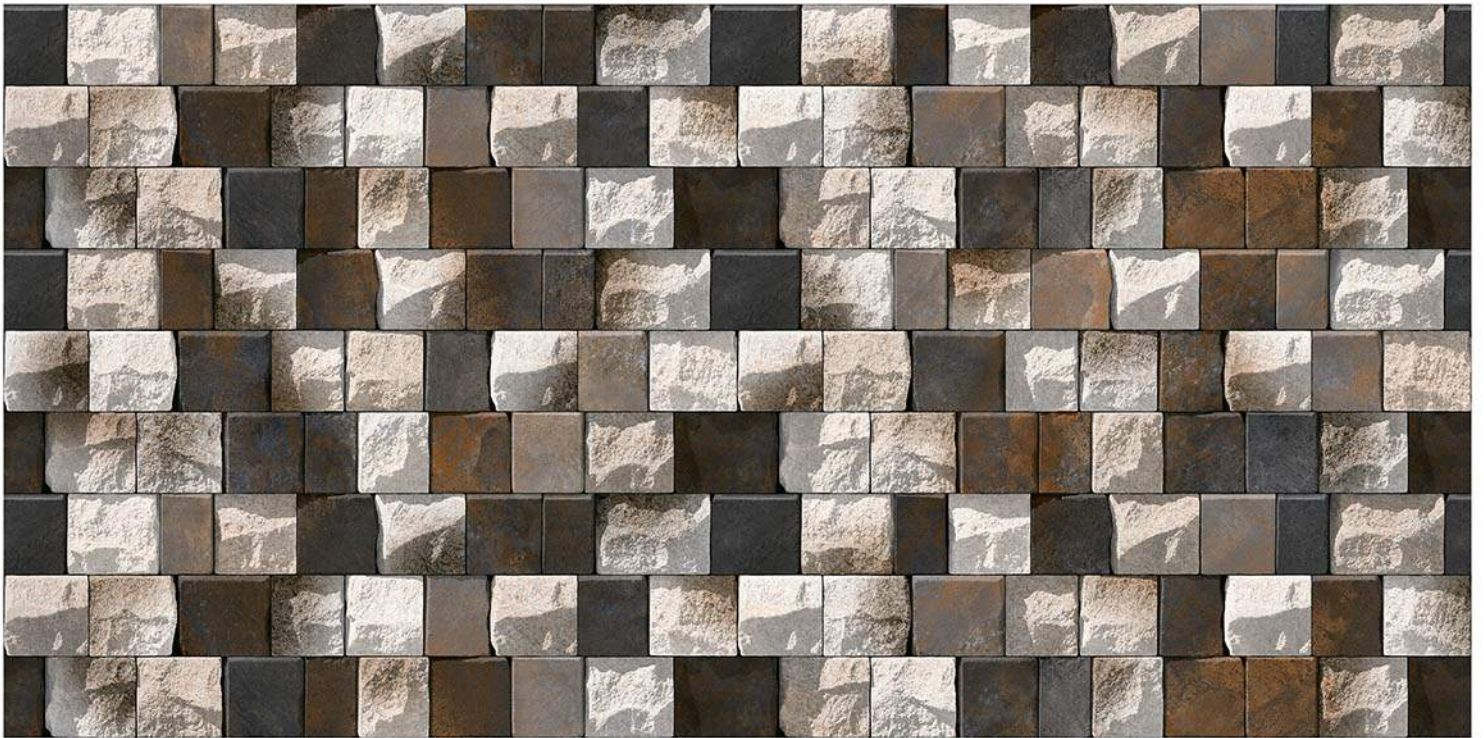

DIGITAL 200x
WALL TILES 600mm