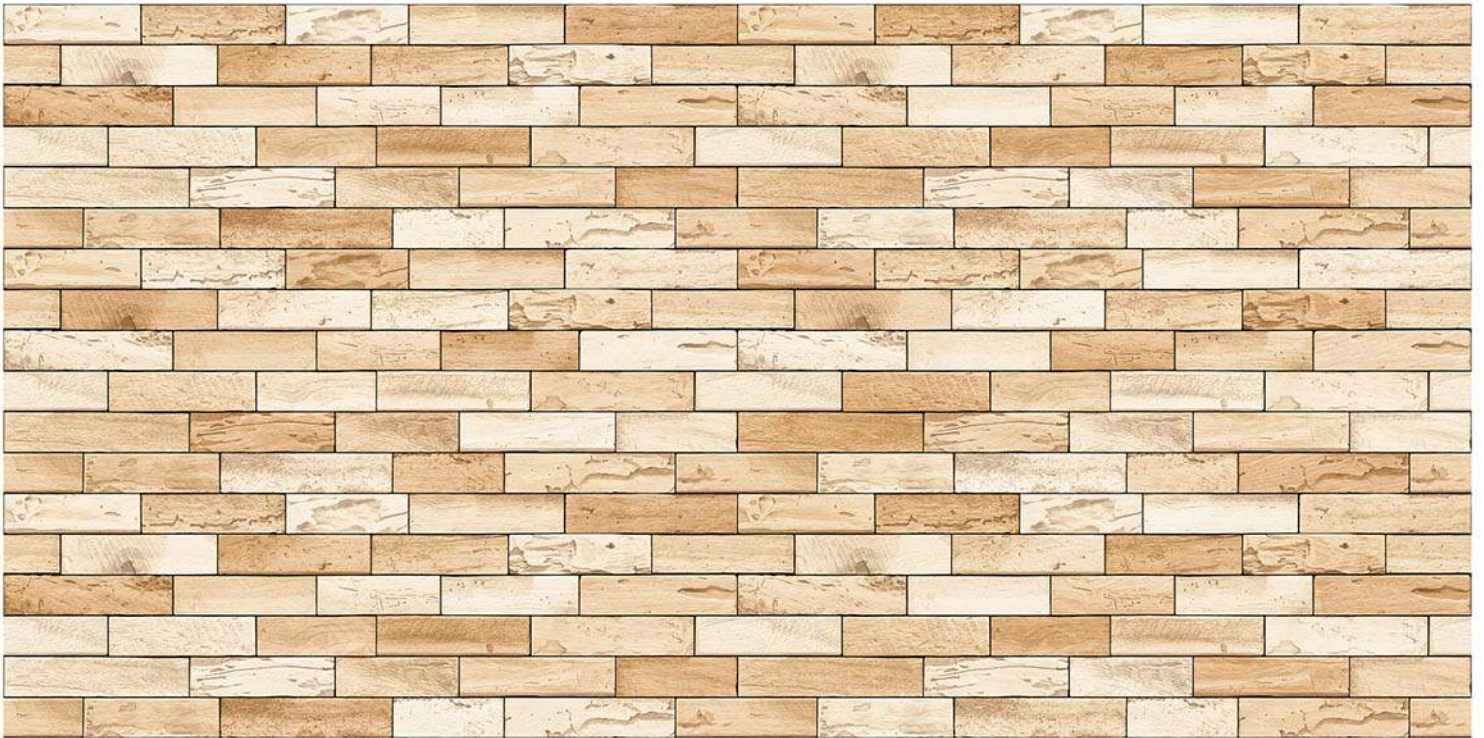

DIGITAL 200x
WALL TILES 600mm