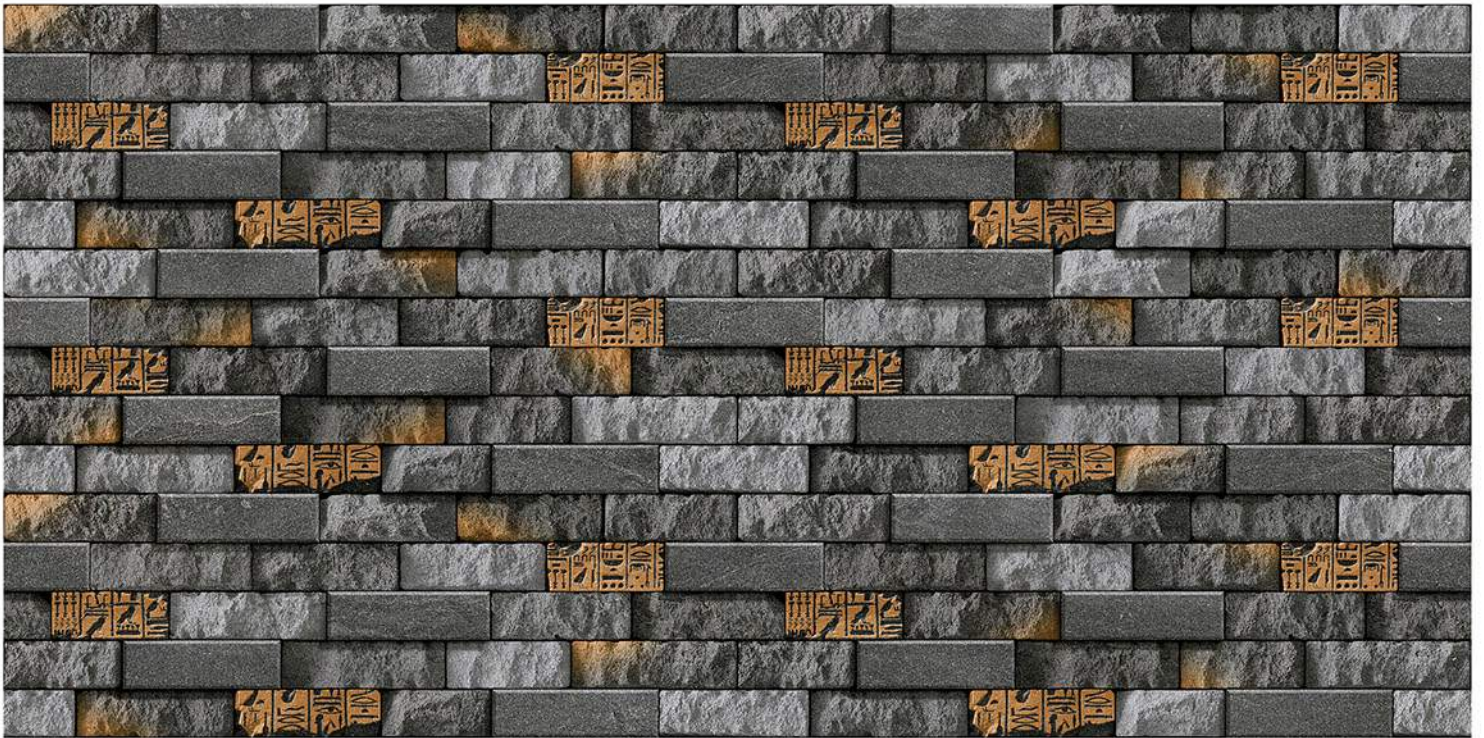

DIGITAL 200x
WALL TILES 600mm

resistant to salts | eco sustainable | fire proof | frost proof | random design

SIGNUS
C E R A M I C

Finish: **Matt**

8529

DIGITAL 200x
WALL TILES 600mm

resistant to salts | eco sustainable | fire proof | frost proof | random design