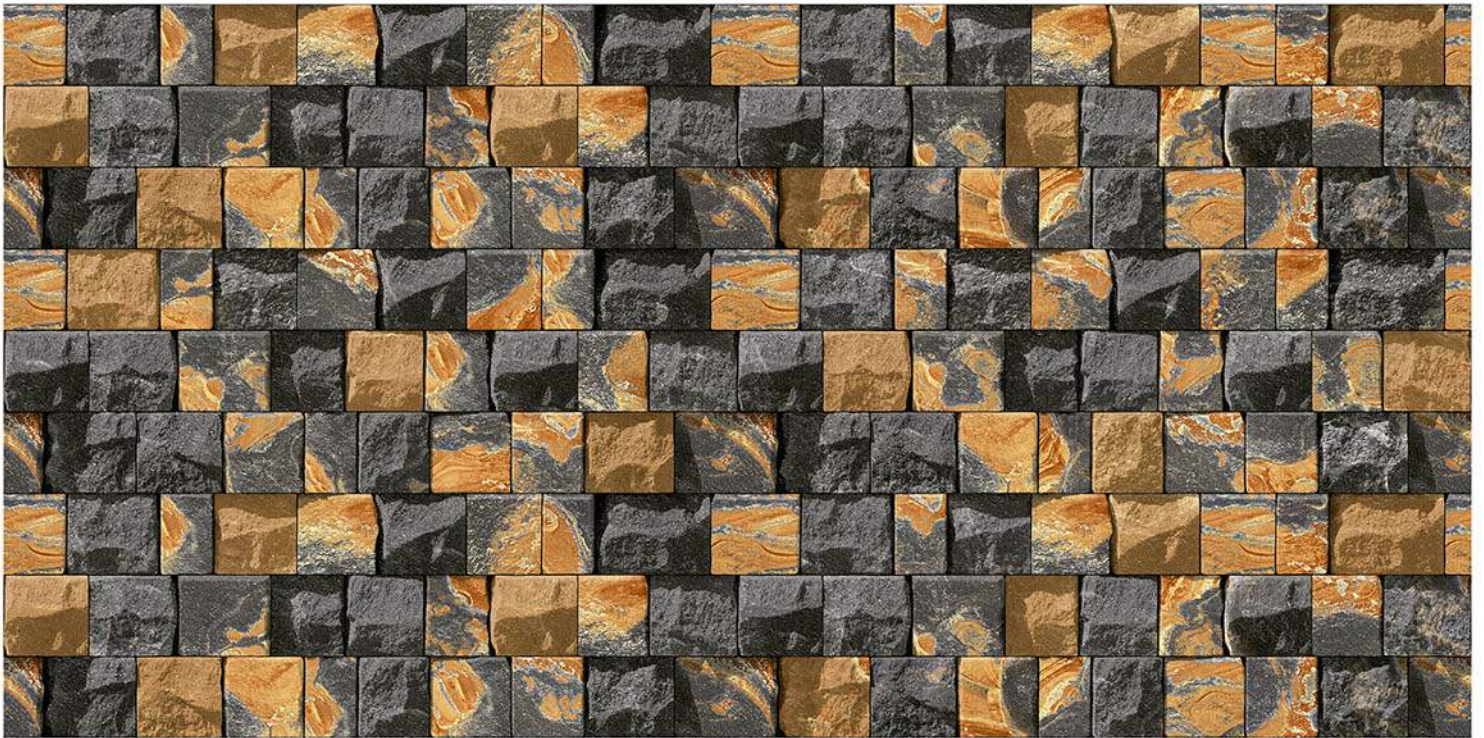

DIGITAL 200x
WALL TILES 600mm