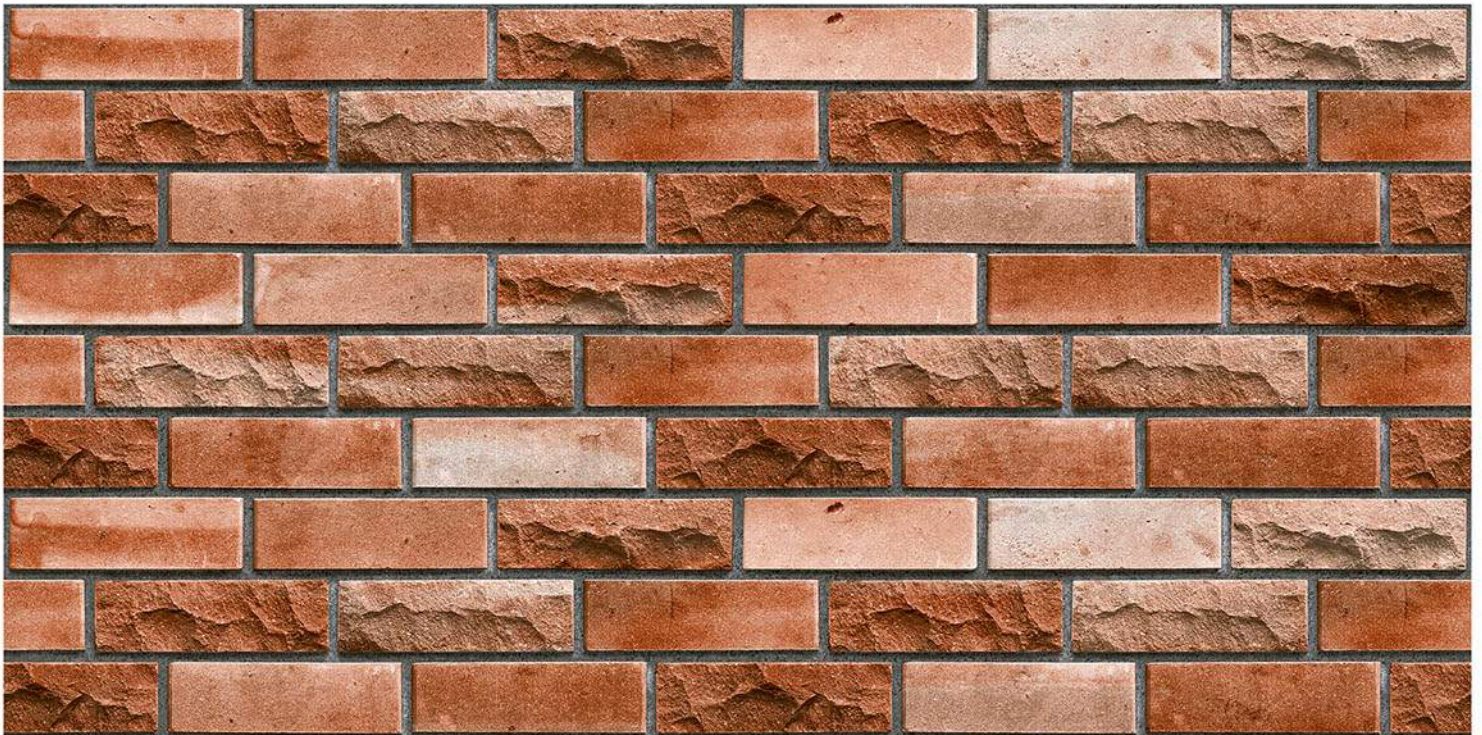

DIGITAL 200x
WALL TILES 600mm