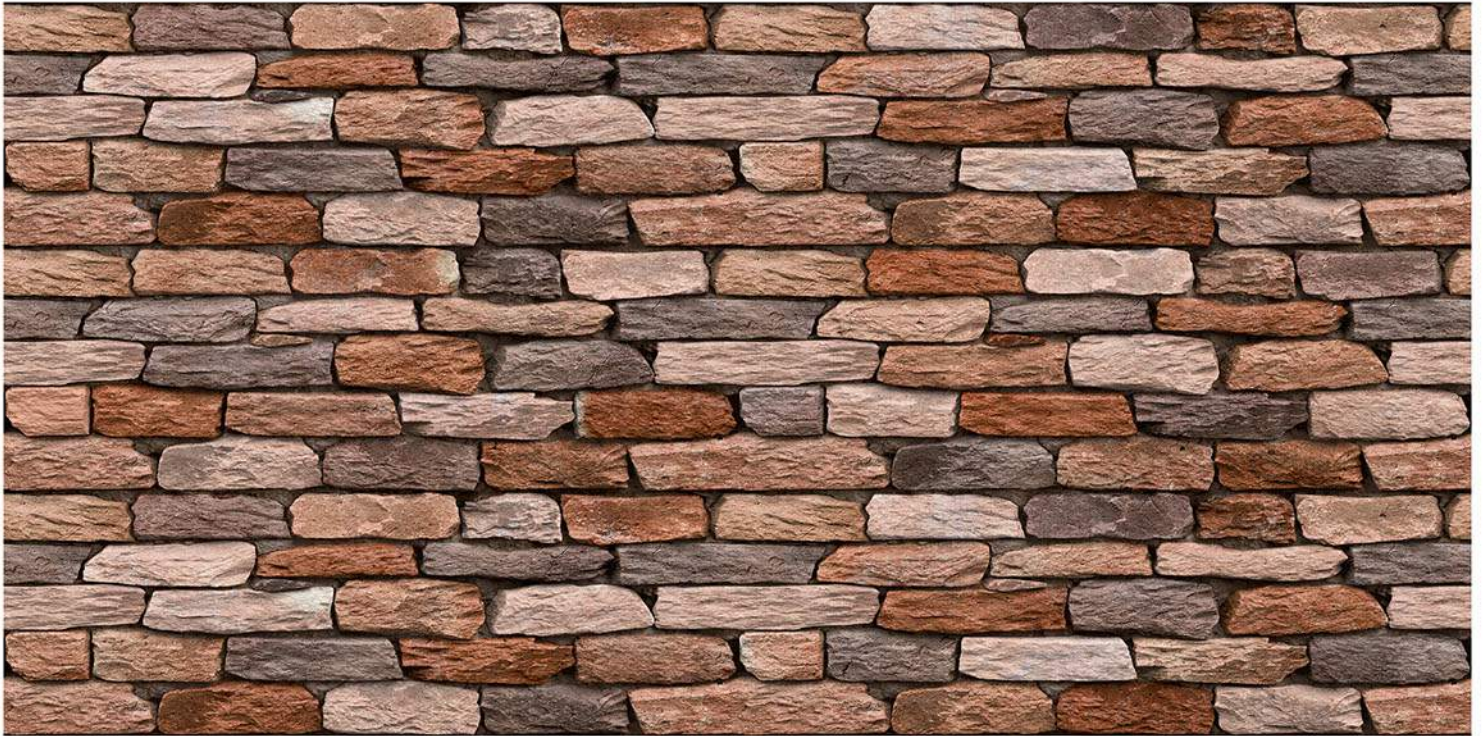

DIGITAL 200x
WALL TILES 600mm

resistant to salts | eco sustainable | fire proof | frost proof | random design

SIGNUS
C E R A M I C

Finish: **Matt**

8556

DIGITAL 200x
WALL TILES 600mm

resistant to salts | eco sustainable | fire proof | frost proof | random design