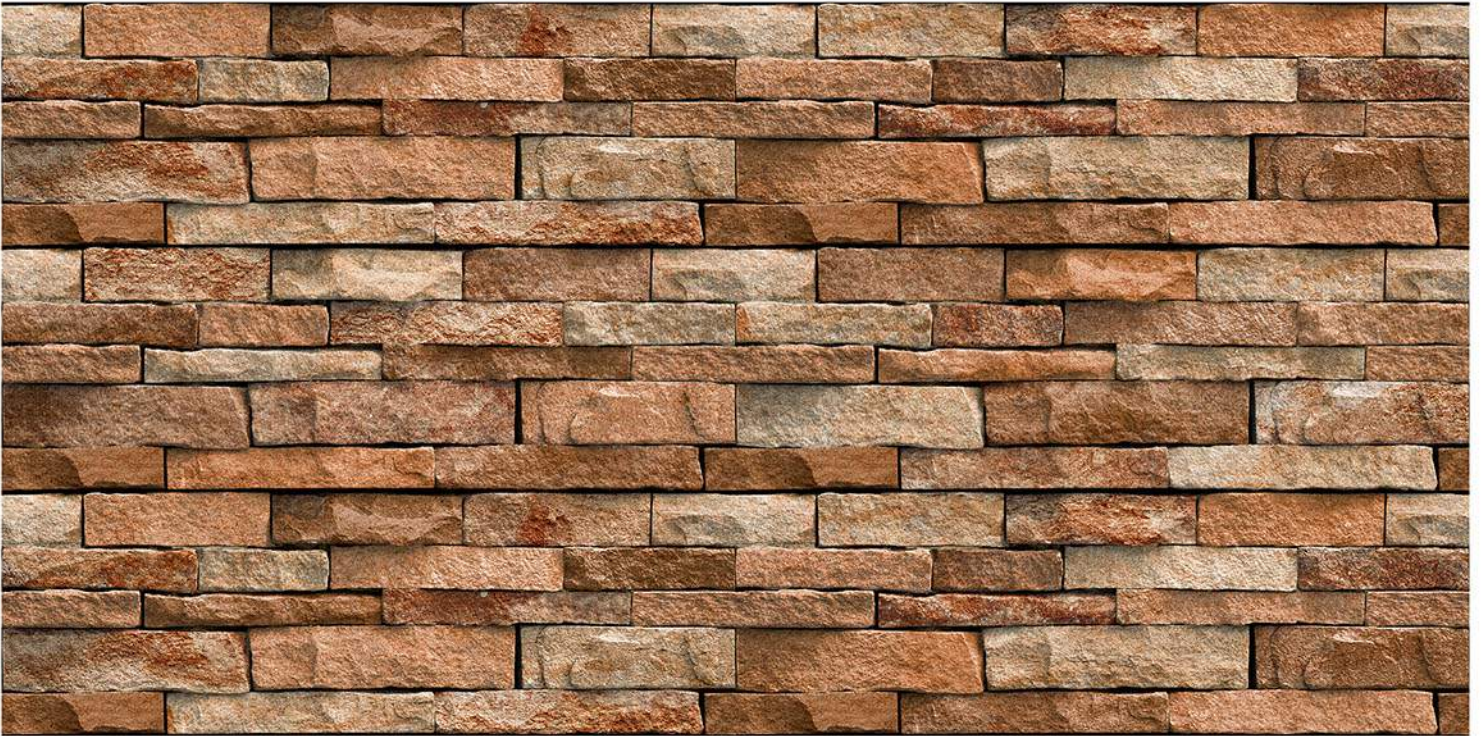

DIGITAL 200x
WALL TILES 600mm