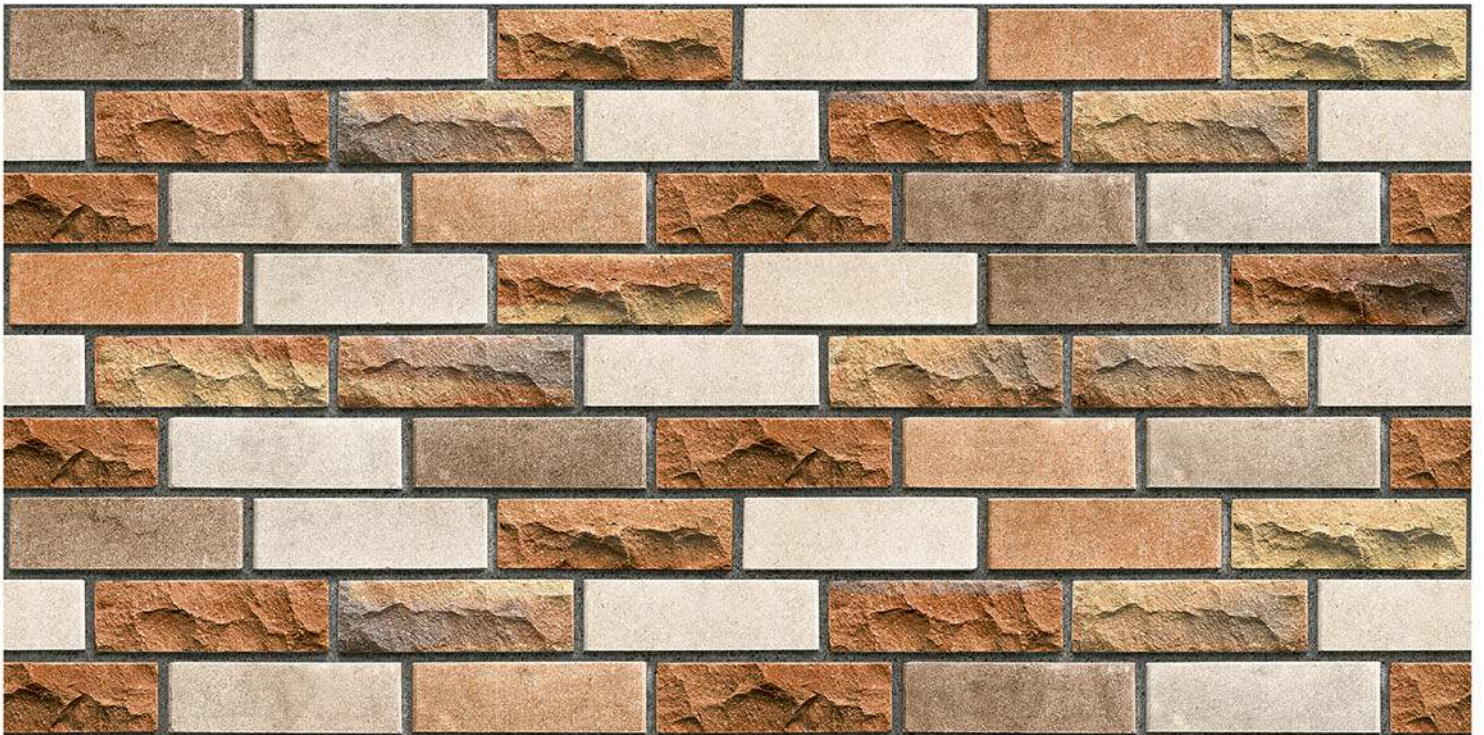

DIGITAL 200x
WALL TILES 600mm