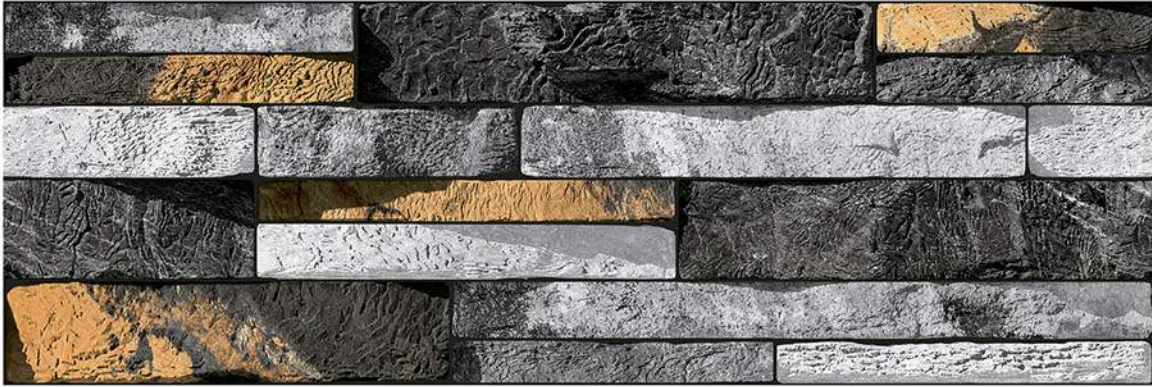

resistant to salts | eco sustainable | fire proof | frost proof | random design

SIGNUS
C E R A M I C

Finish: **Matt**

8526