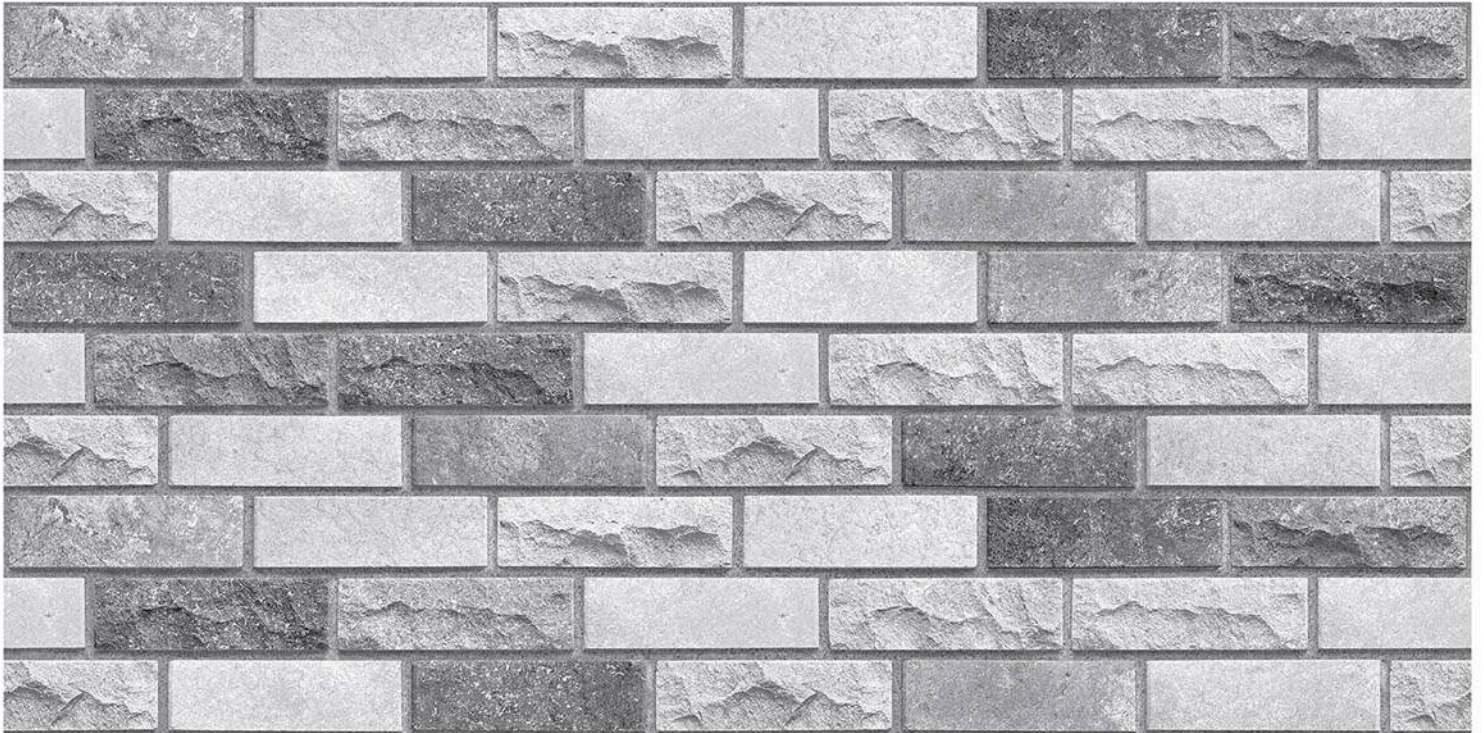

DIGITAL 200x
WALL TILES 600mm