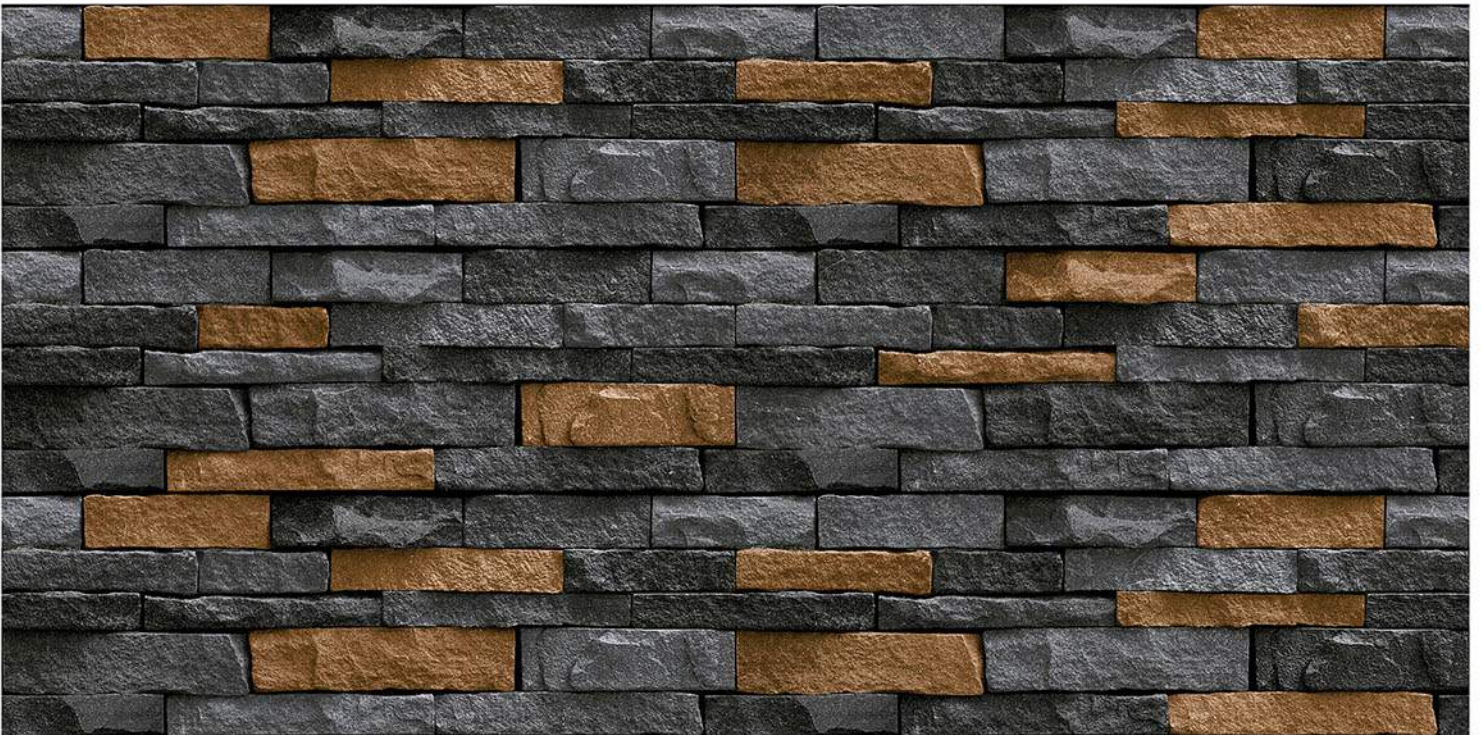

DIGITAL 200x
WALL TILES 600mm