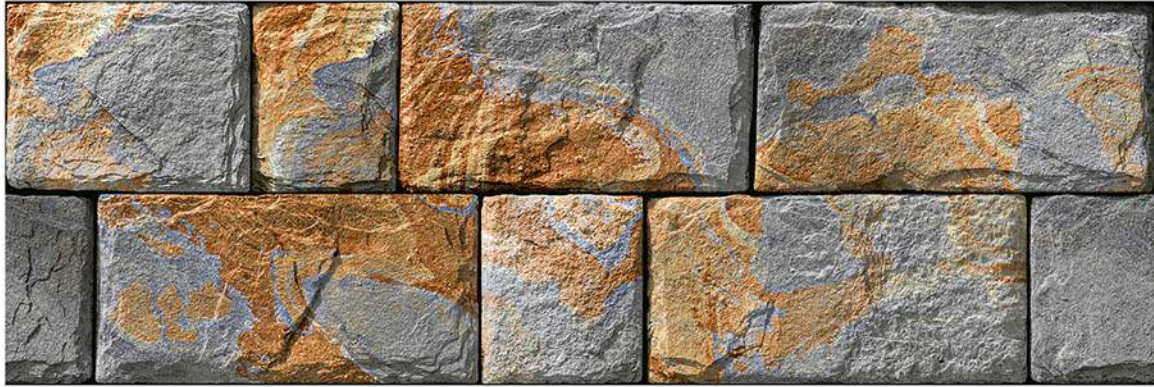

resistant to salts | eco sustainable | fire proof | frost proof | random design

SIGNUS
C E R A M I C

Finish: **Matt**

8548