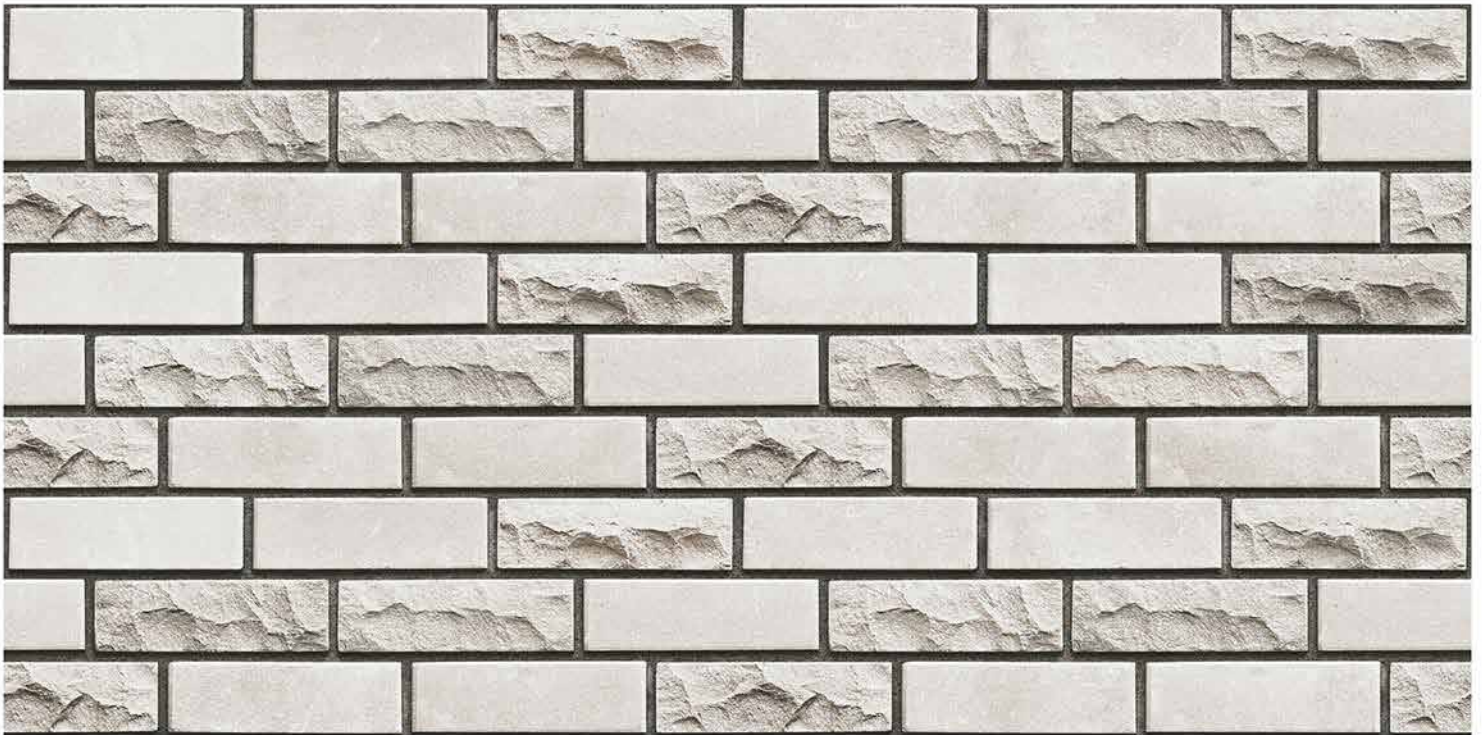

Finish: **Matt**

8573

DIGITAL 200x
WALL TILES 600mm

resistant to salts | eco sustainable | fire proof | frost proof | random design

Finish: **Matt**

8568

DIGITAL 200x
WALL TILES 600mm

resistant to salts | eco sustainable | fire proof | frost proof | random design