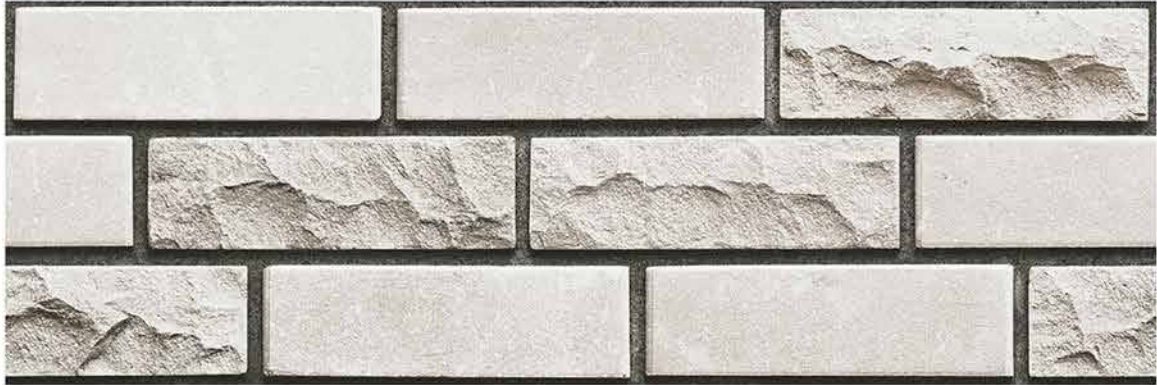

Finish: **Matt**

8573

DIGITAL 200x
WALL TILES 600mm

resistant to salts | eco sustainable | fire proof | frost proof | random design

Finish: **Matt**

8568

DIGITAL 200x
WALL TILES 600mm

resistant to salts | eco sustainable | fire proof | frost proof | random design