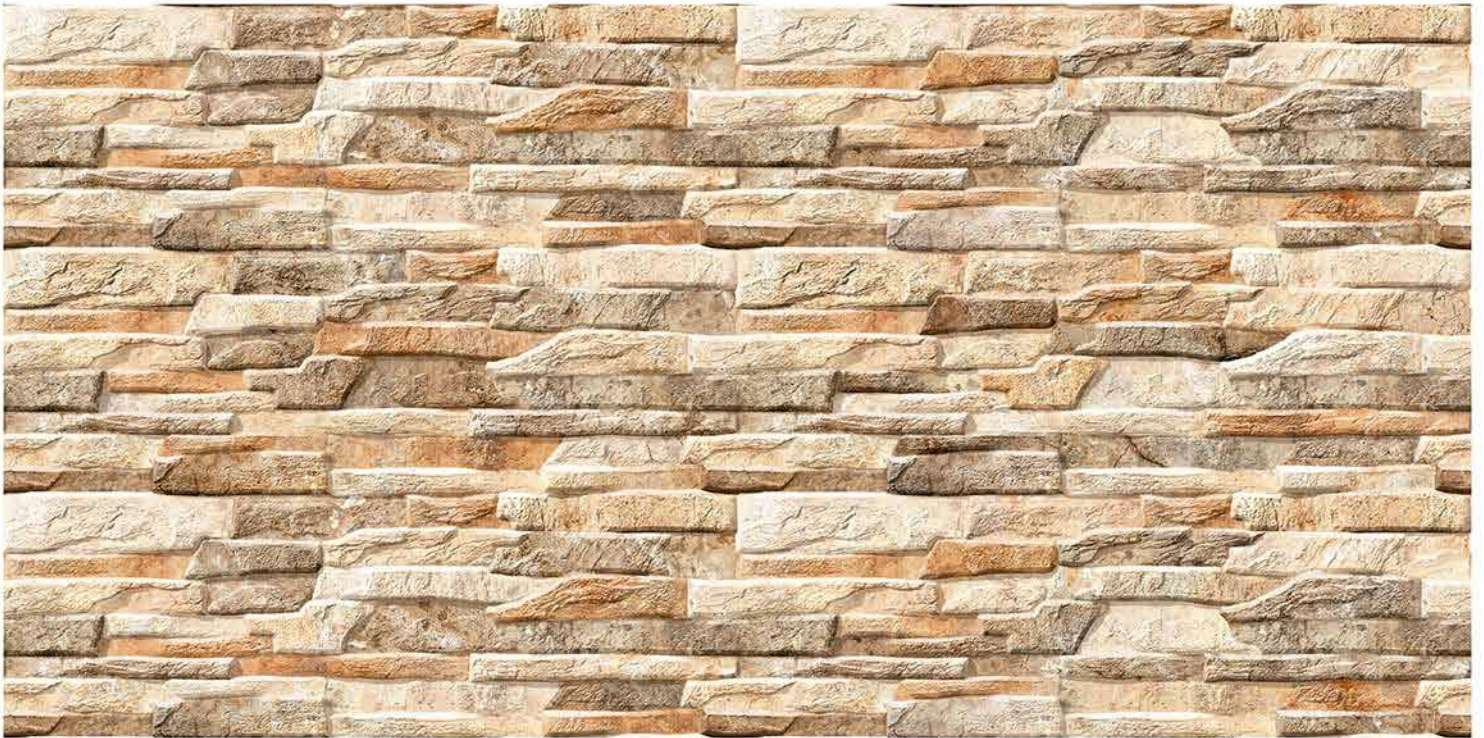

DIGITAL 200x
WALL TILES 600mm