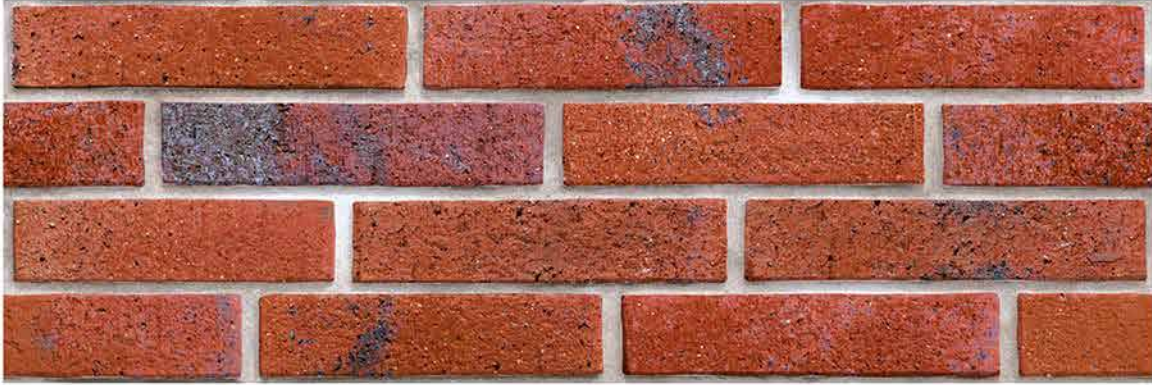

Finish: **Matt**

8564

DIGITAL 200x
WALL TILES 600mm

resistant to salts | eco sustainable | fire proof | frost proof | random design

Finish: **Matt**

8558

DIGITAL 200x
WALL TILES 600mm

resistant to salts | eco sustainable | fire proof | frost proof | random design