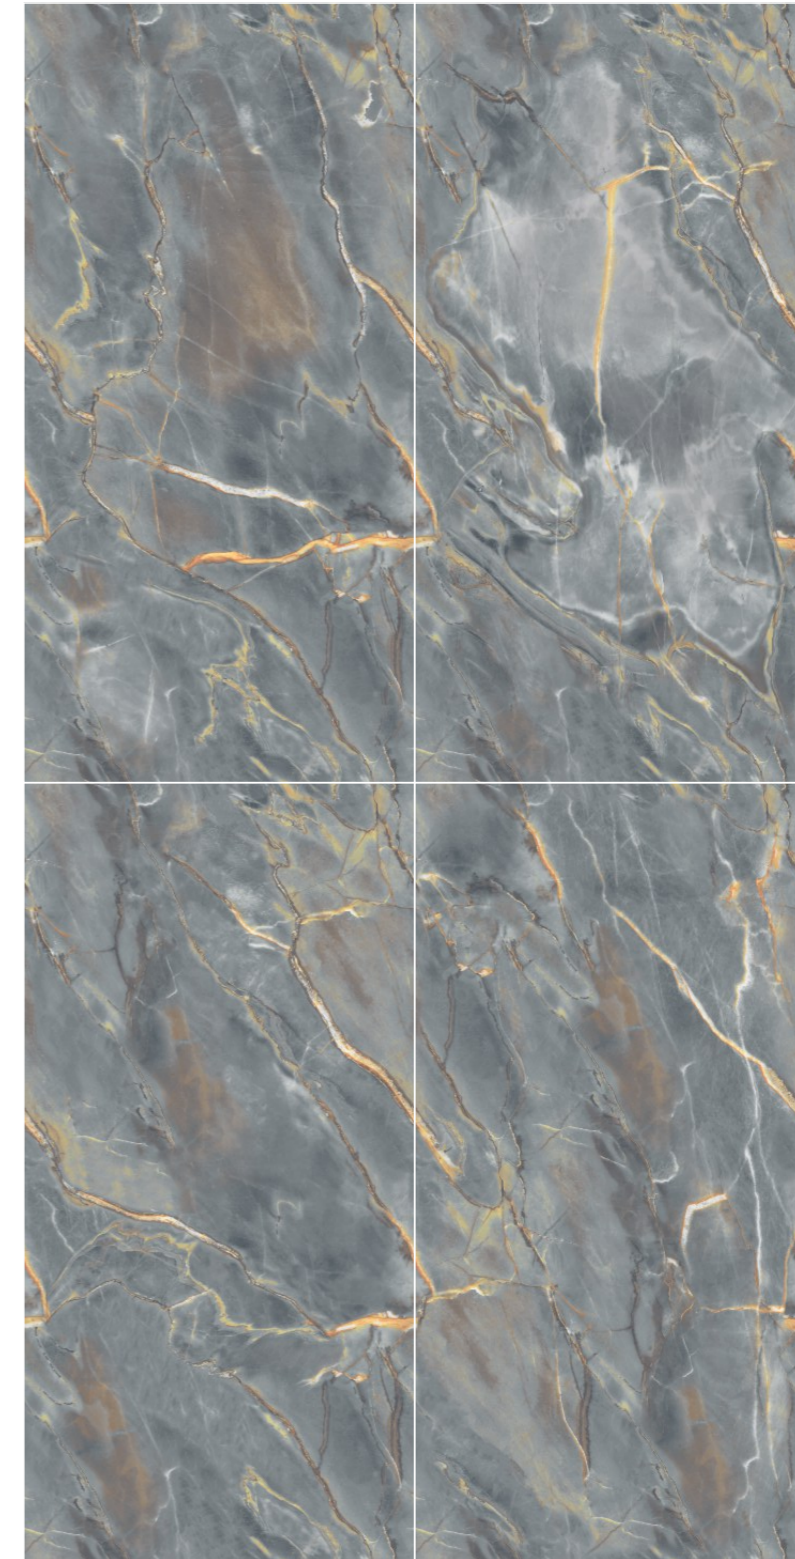

Trinity Stone Aque

HIGHGLOSS + EXTRA colors

Trinity Stone Grey

Endless series

600x1200mm
Glazed Vitrified tiles

Highgloss Finish | 4 Randoms

-  High durable
-  Acid resistance
-  Stain resistance
-  Easy to clean
-  Dimensional stability
-  Slip resistance
-  Eco friendly
-  Maintenance free