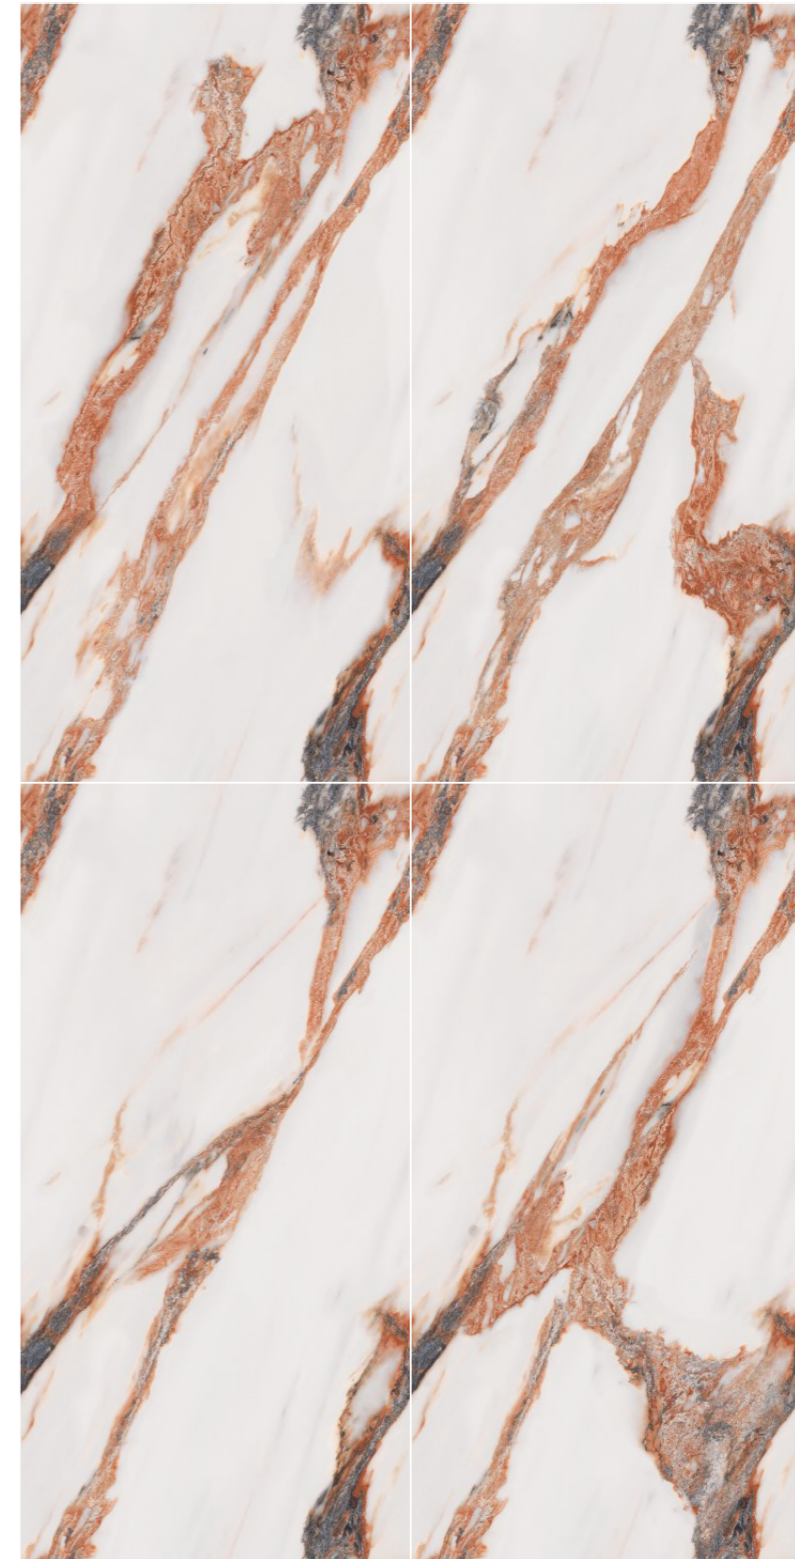

Bozzetto Red

Glossy Finish | 4 Randoms

- High durable
- Acid resistance
- Stain resistance
- Easy to clean
- Dimensional stability
- Slip resistance
- Eco friendly
- Maintenance free