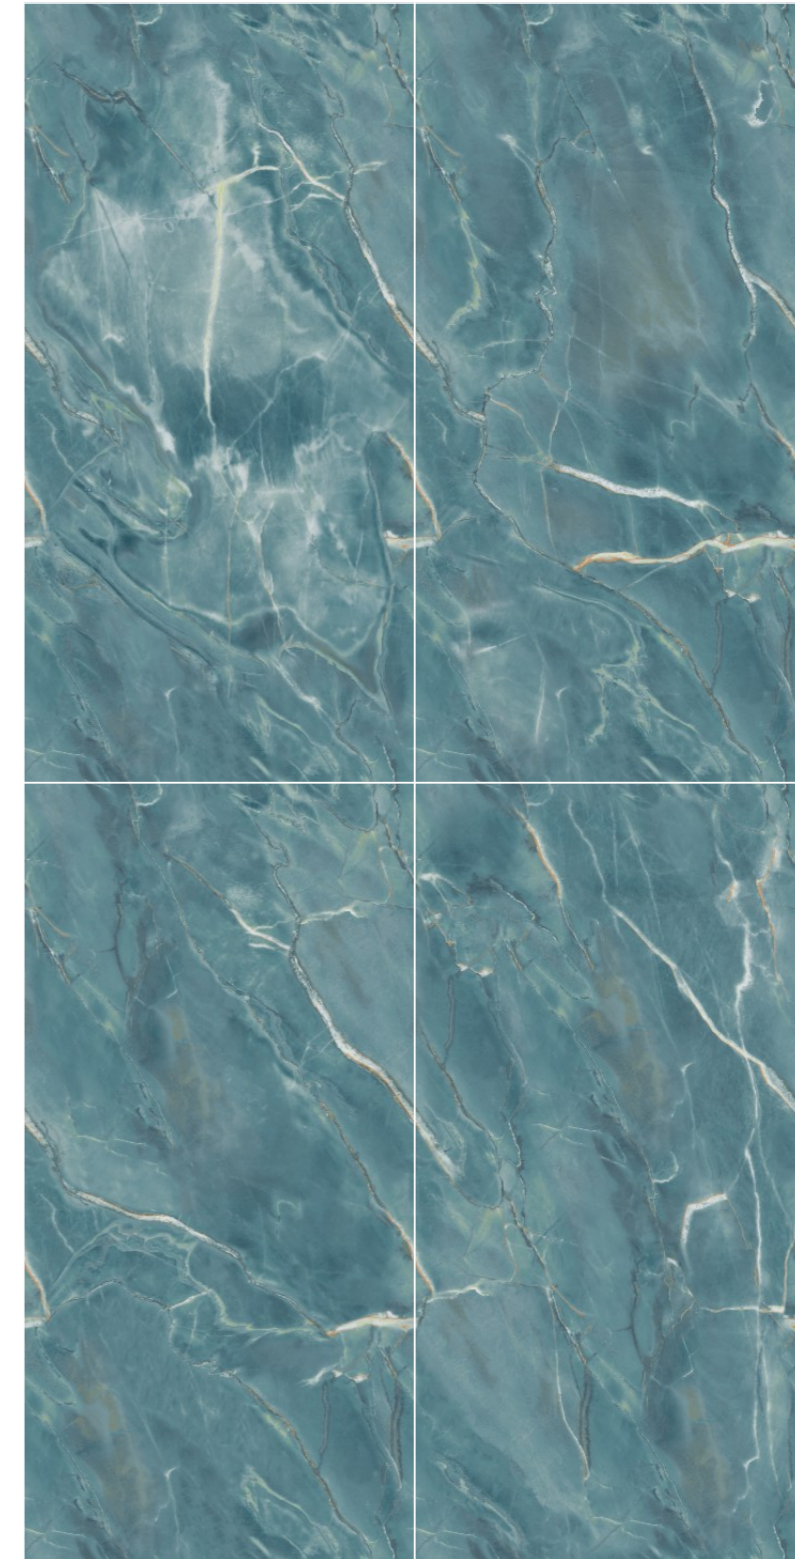

Highgloss Finish | 4 Randoms

- High durable
- Acid resistance
- Stain resistance
- Easy to clean
- Dimensional stability
- Slip resistance
- Eco friendly
- Maintenance free

Trinity Stone Aque

HIGHGLOSS + EXTRA colors