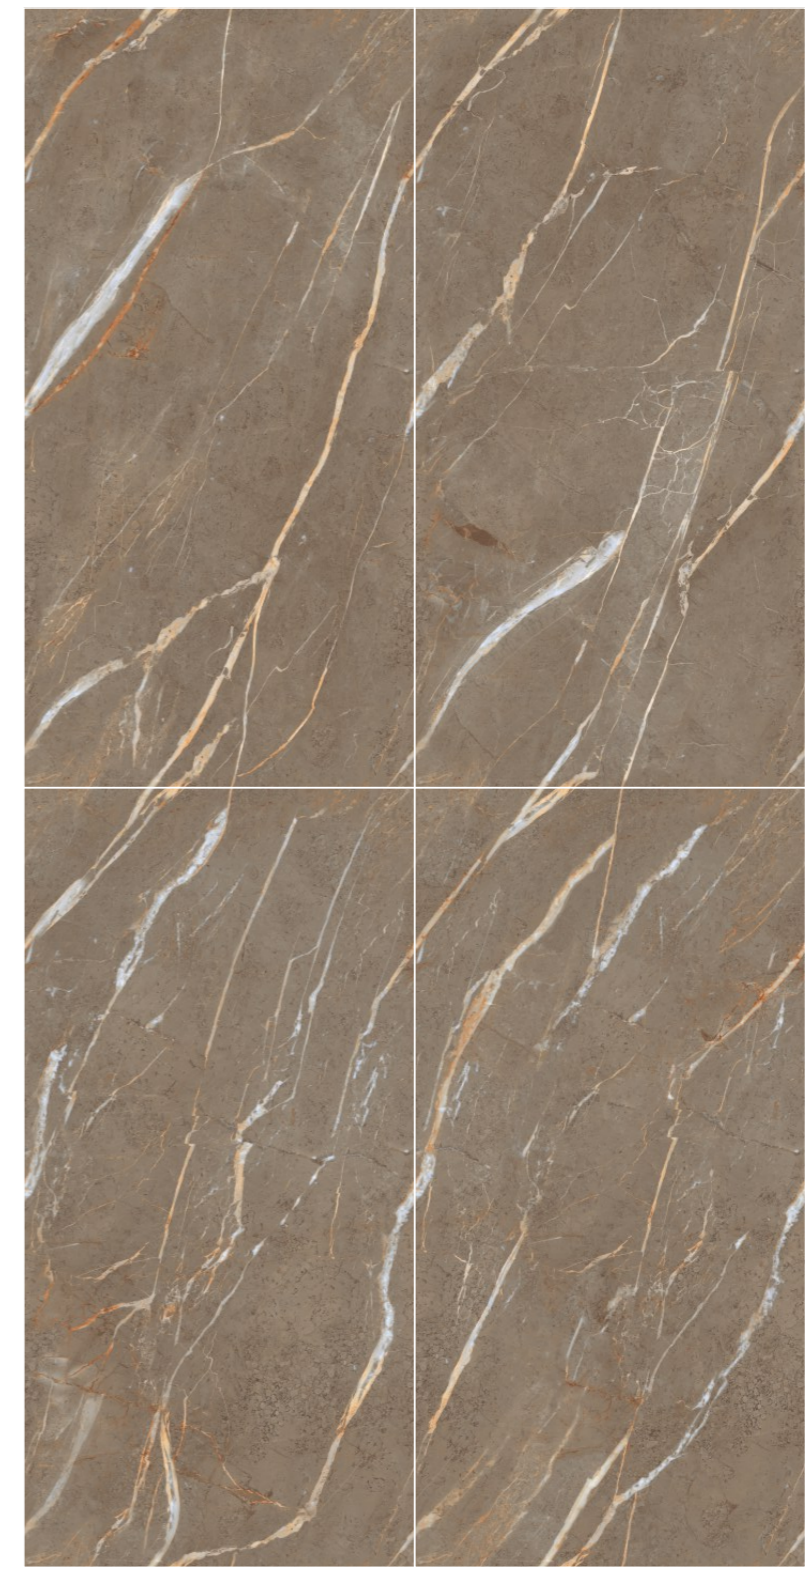

Raliz Sand

Endless series

600x1200mm
Glazed Vitrified tiles

Glossy Finish | 4 Randoms

Raliz Sand

-  High durable
-  Acid resistance
-  Stain resistance
-  Easy to clean
-  Dimensional stability
-  Slip resistance
-  Eco friendly
-  Maintenance free