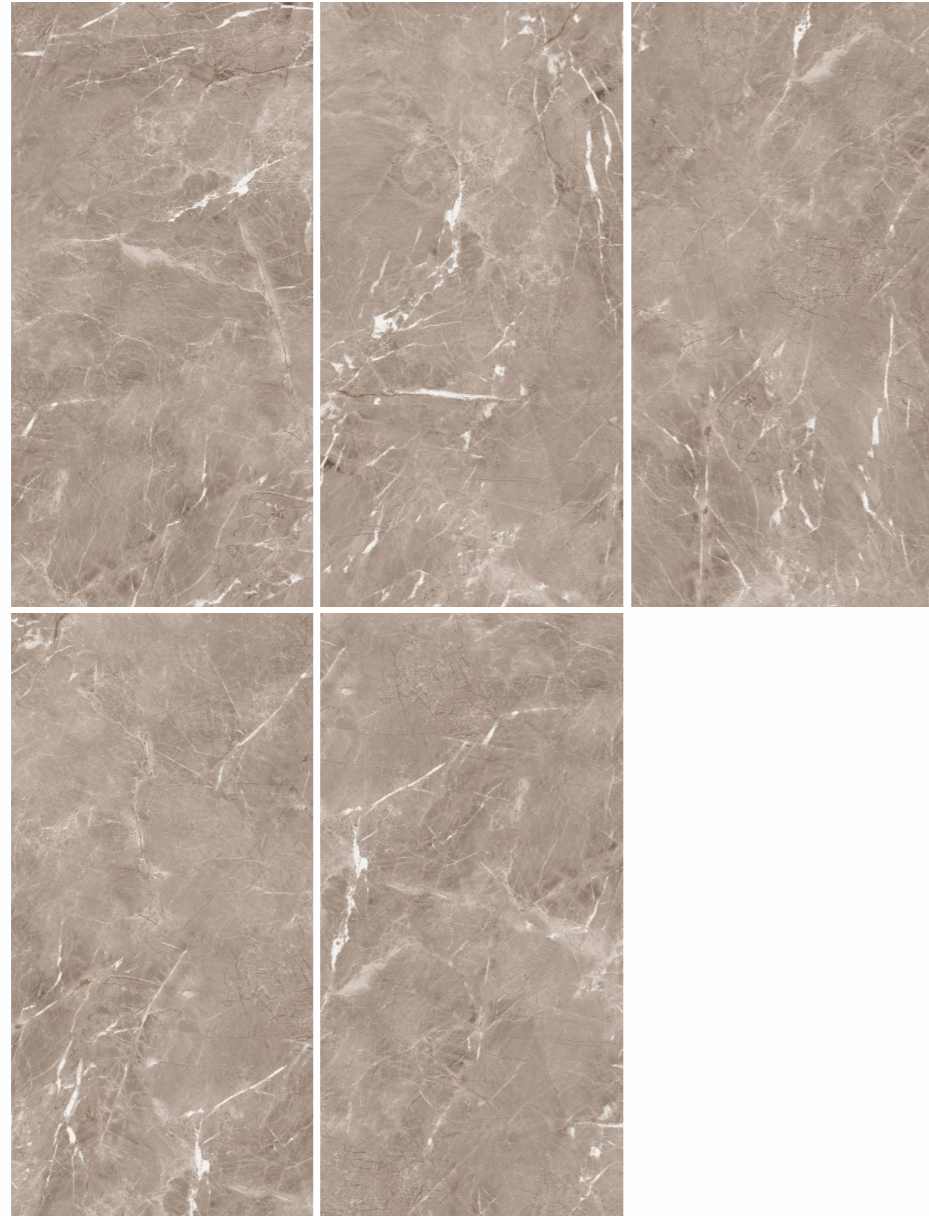

DESTAN DOVE

Size : 60x120cm /2"x4"
Finish : Glossy
Faces : 05