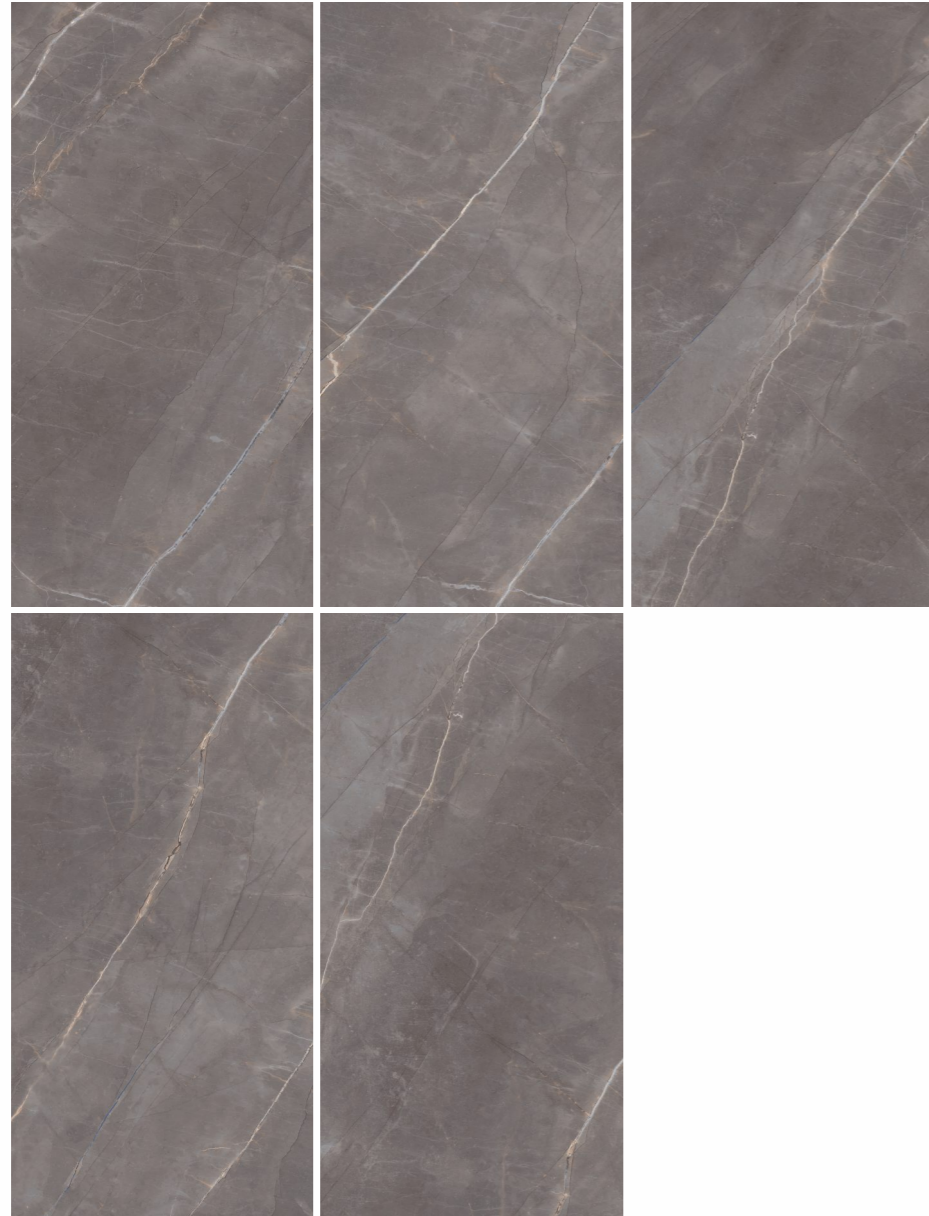

BARSELONA PULPIS PEACH

Size : 60x120cm /2"x4"
Finish : Glossy
Faces : 05