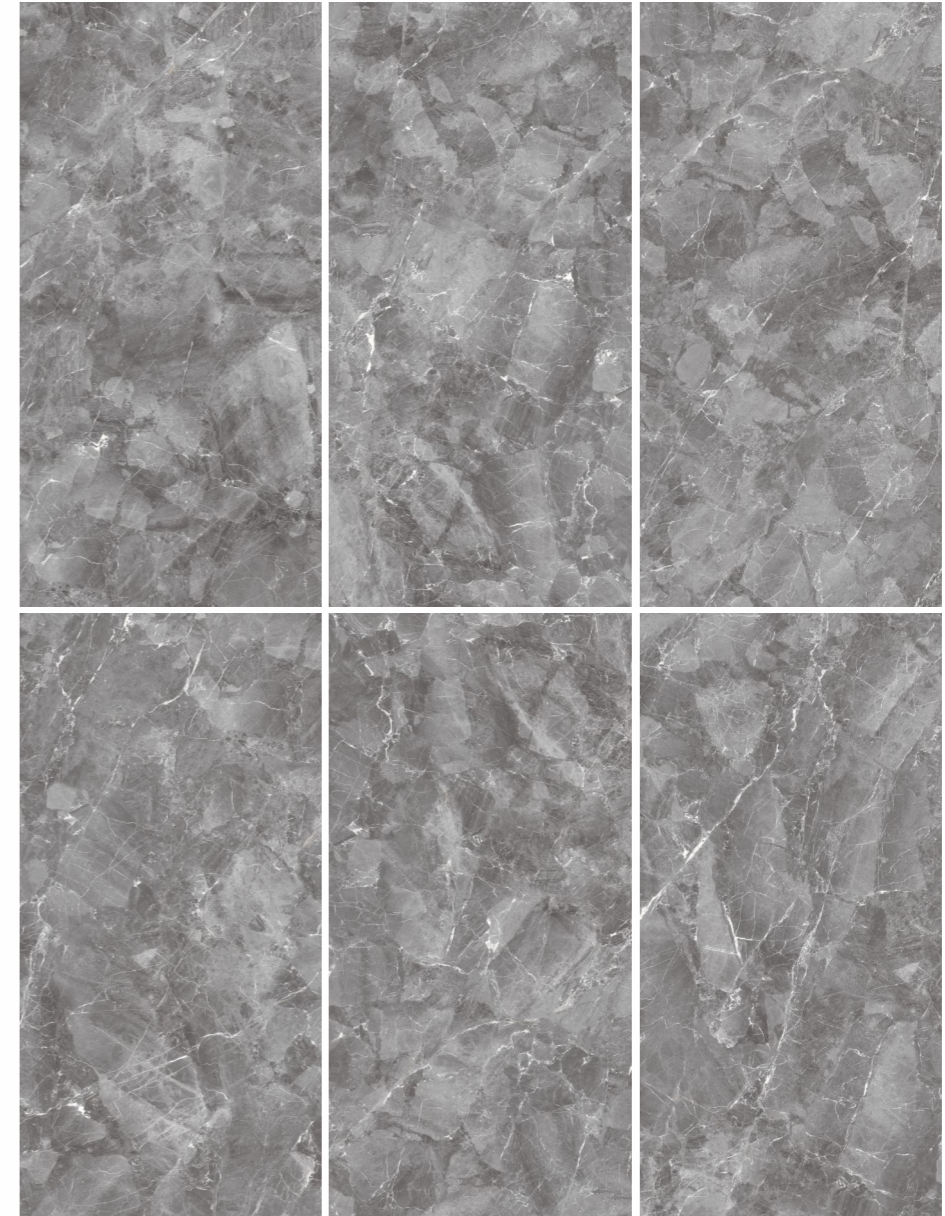

FIORDI GREY

Size : 60x120cm /2"x4"
Finish : Glossy
Faces : 06