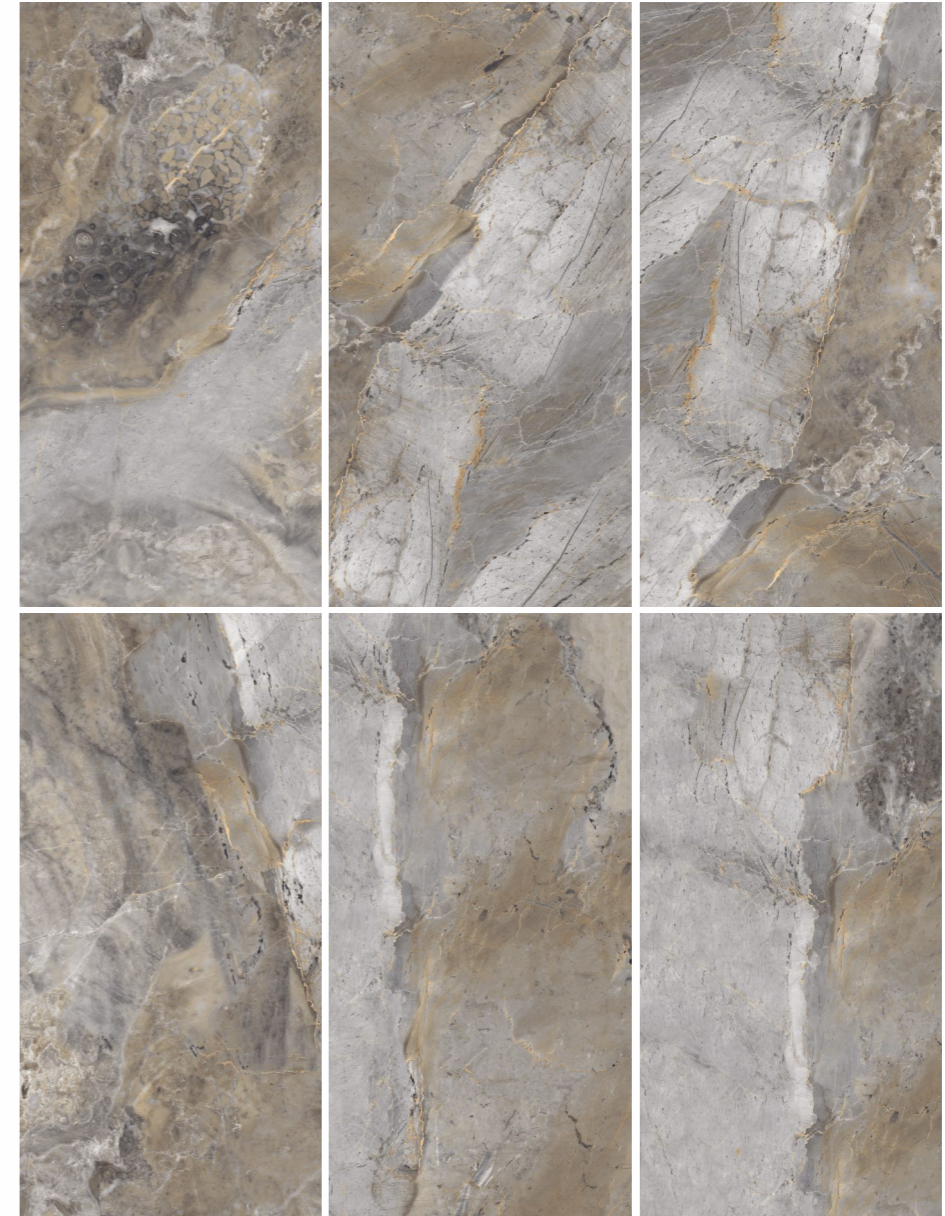

UARKA OROBICO GREY

Size : 60x120cm /2"x4"

Finish : Glossy

Faces : 06