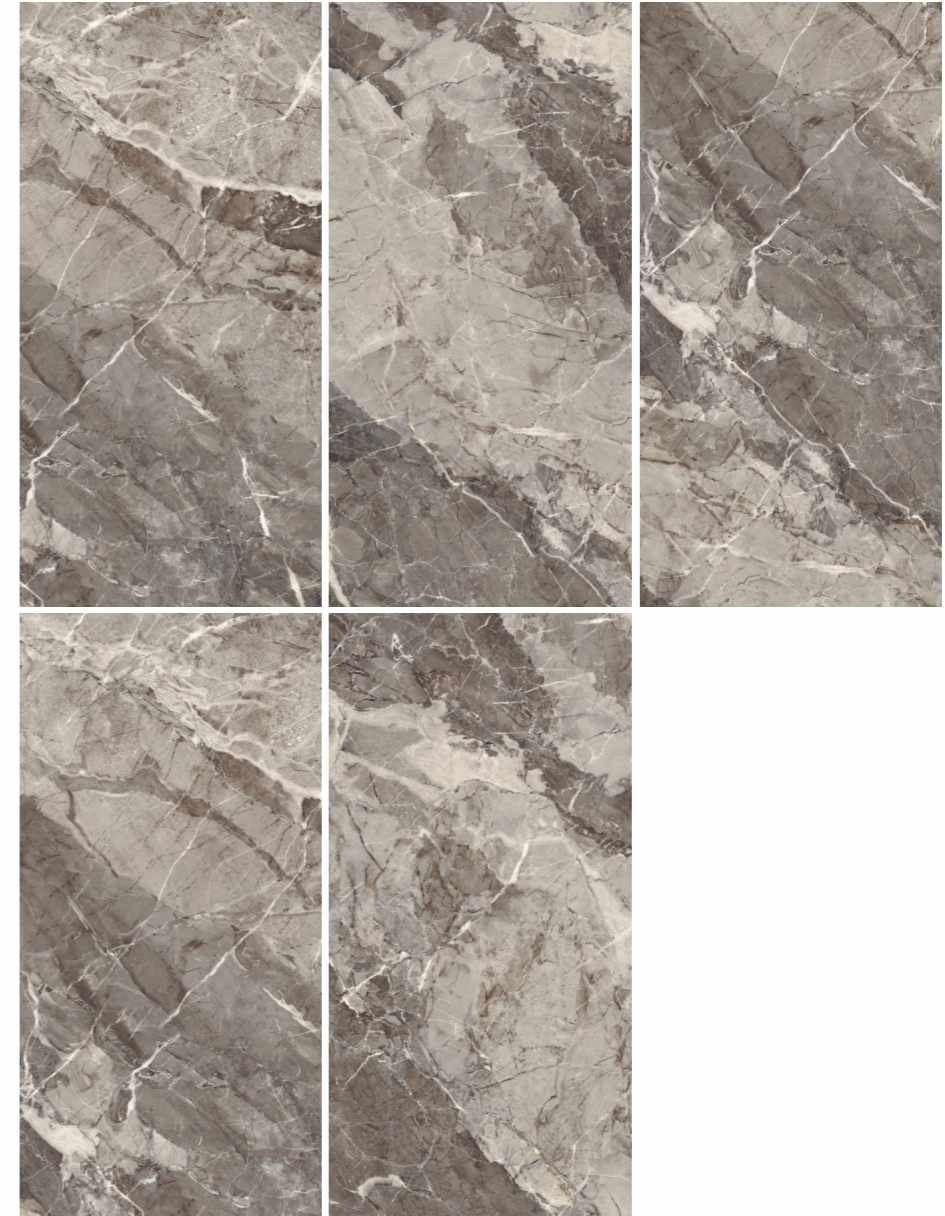

DHGANI BRECCIA

Size : 60x120cm /2"x4"
Finish : Glossy
Faces : 05