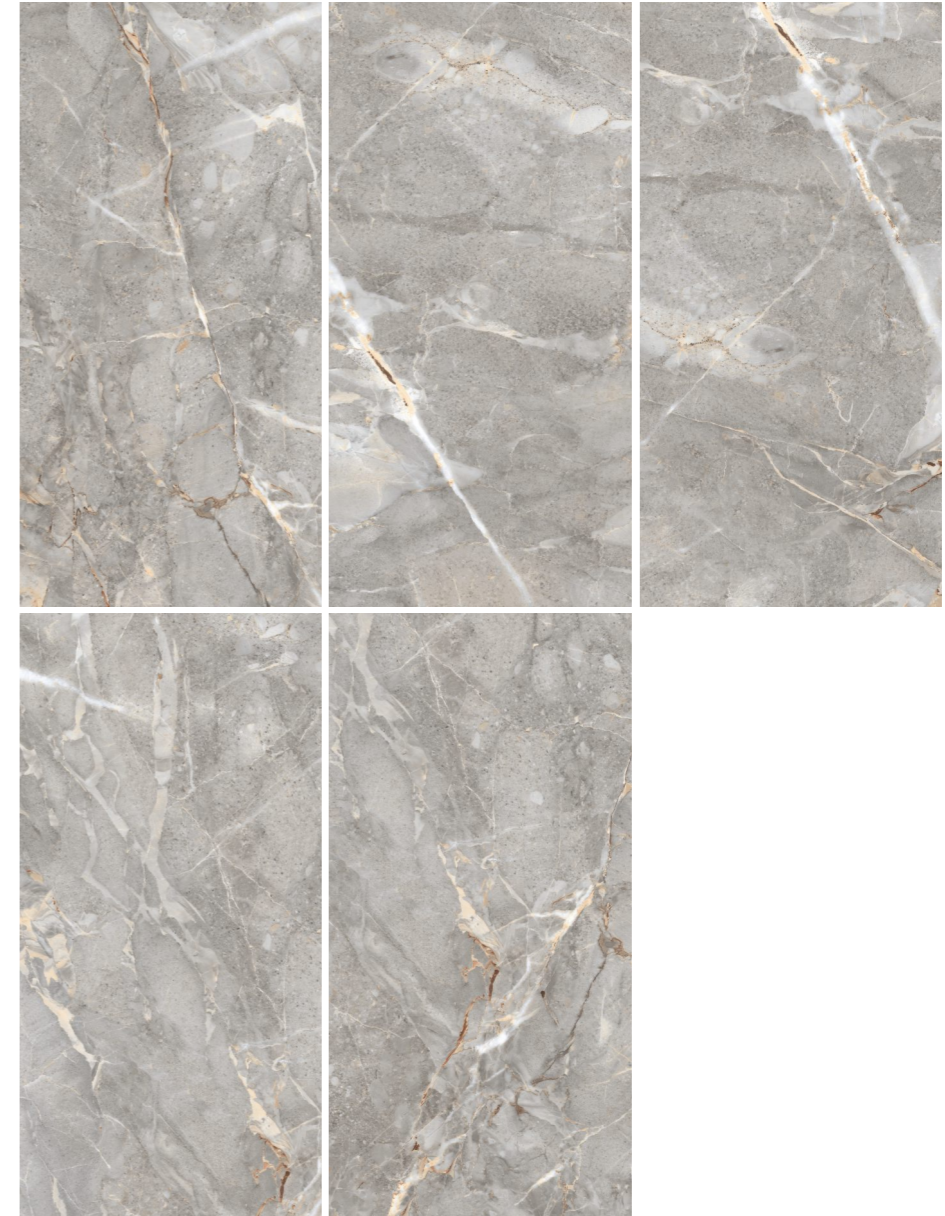

OPERA GREY

Size : 60x120cm /2"x4"
Finish : Glossy
Faces : 05