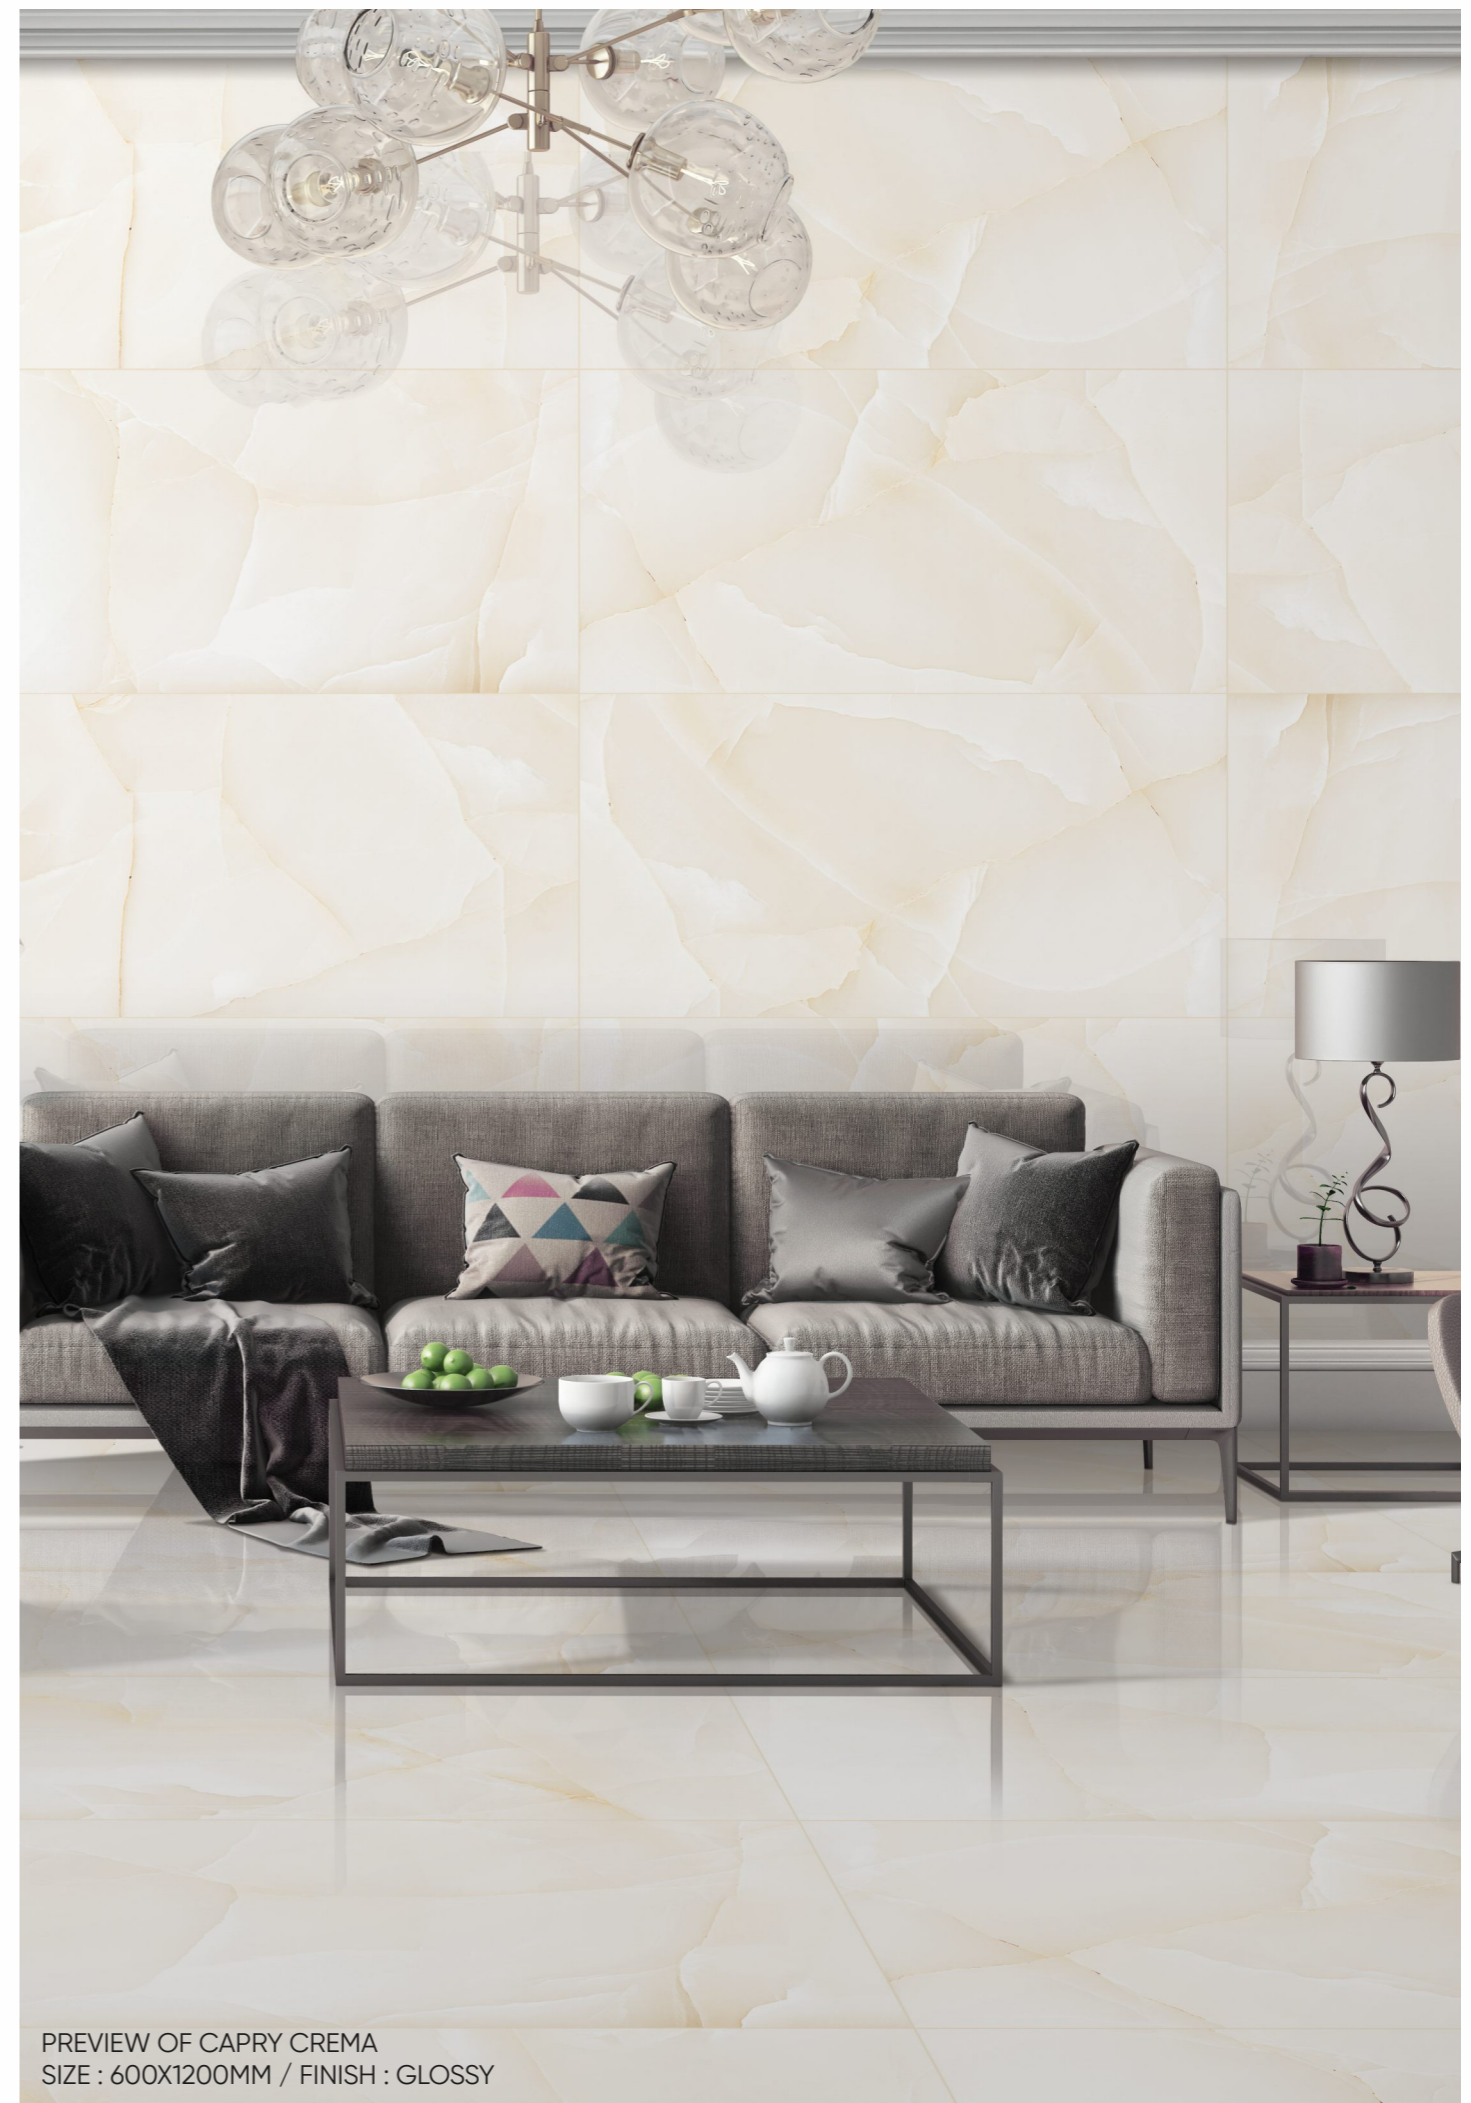

PREVIEW OF CAPRY CREMA
SIZE : 600X1200MM / FINISH : GLOSSY