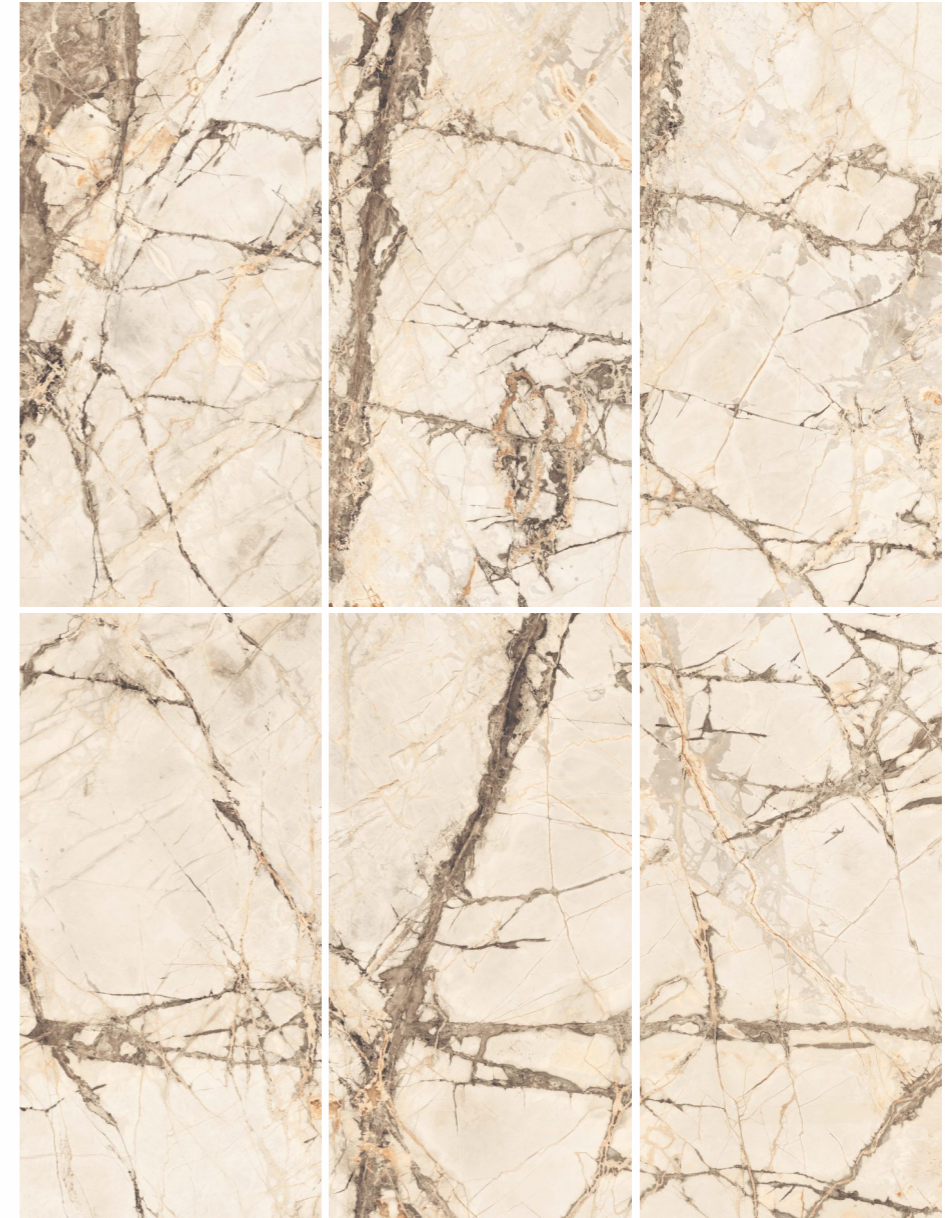

RIVERA BLUE

Size : 60x120cm /2"x4"
Finish : Glossy
Faces : 01

RMOSA GRIGIO

Size : 60x120cm /2"x4"
Finish : Glossy
Faces : 06

RMOSA NATURAL

Size : 60x120cm /2"x4"
Finish : Glossy
Faces : 06

PREVIEW OF RMOSA GRIGIO
SIZE : 600X1200MM / FINISH : GLOSSY