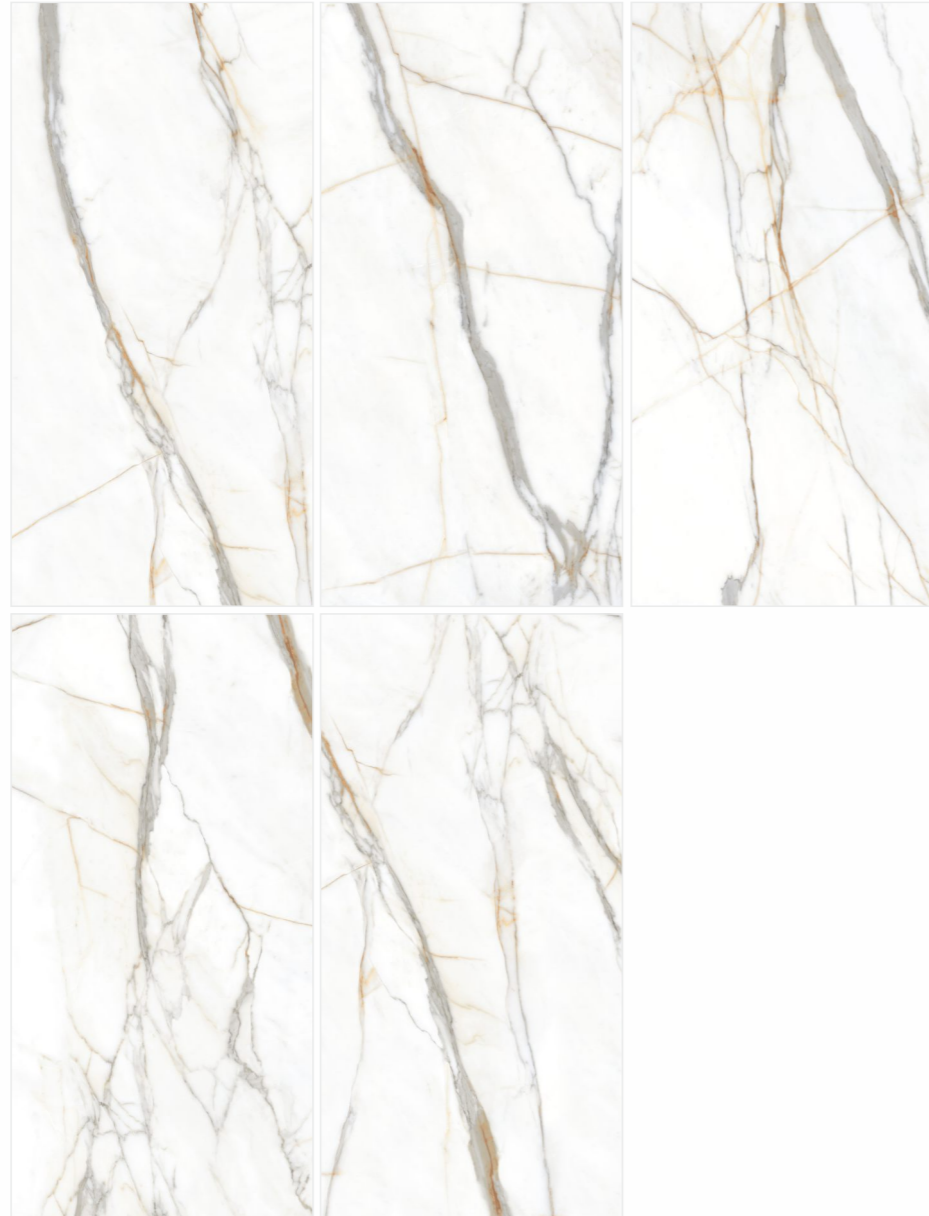

CALACATTA BORGHINI NATURAL

Size : 60x120cm /2"x4"
Finish : Glossy
Faces : 05