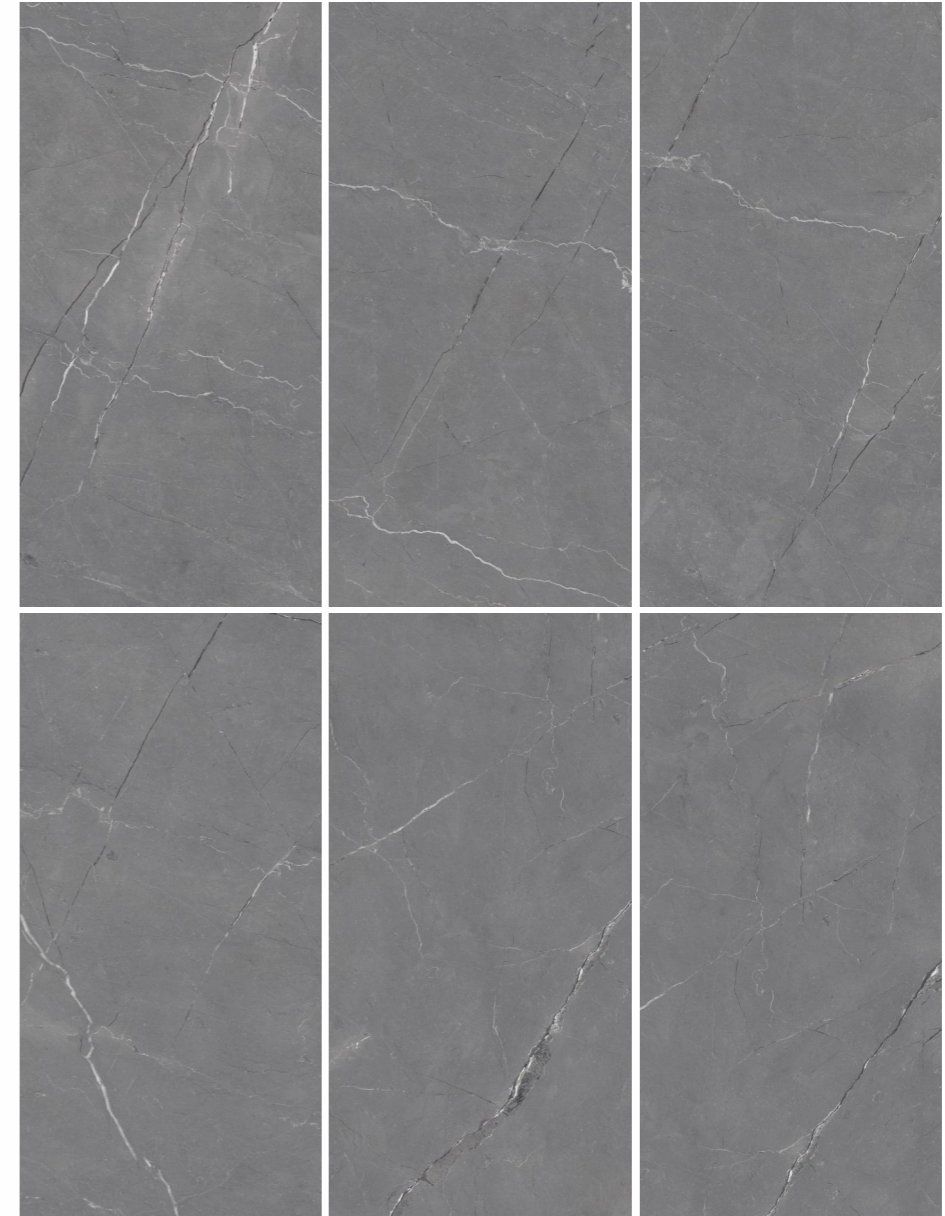

PULPIS NERO

Size : 60x120cm /2"x4"
Finish : Glossy
Faces : 06