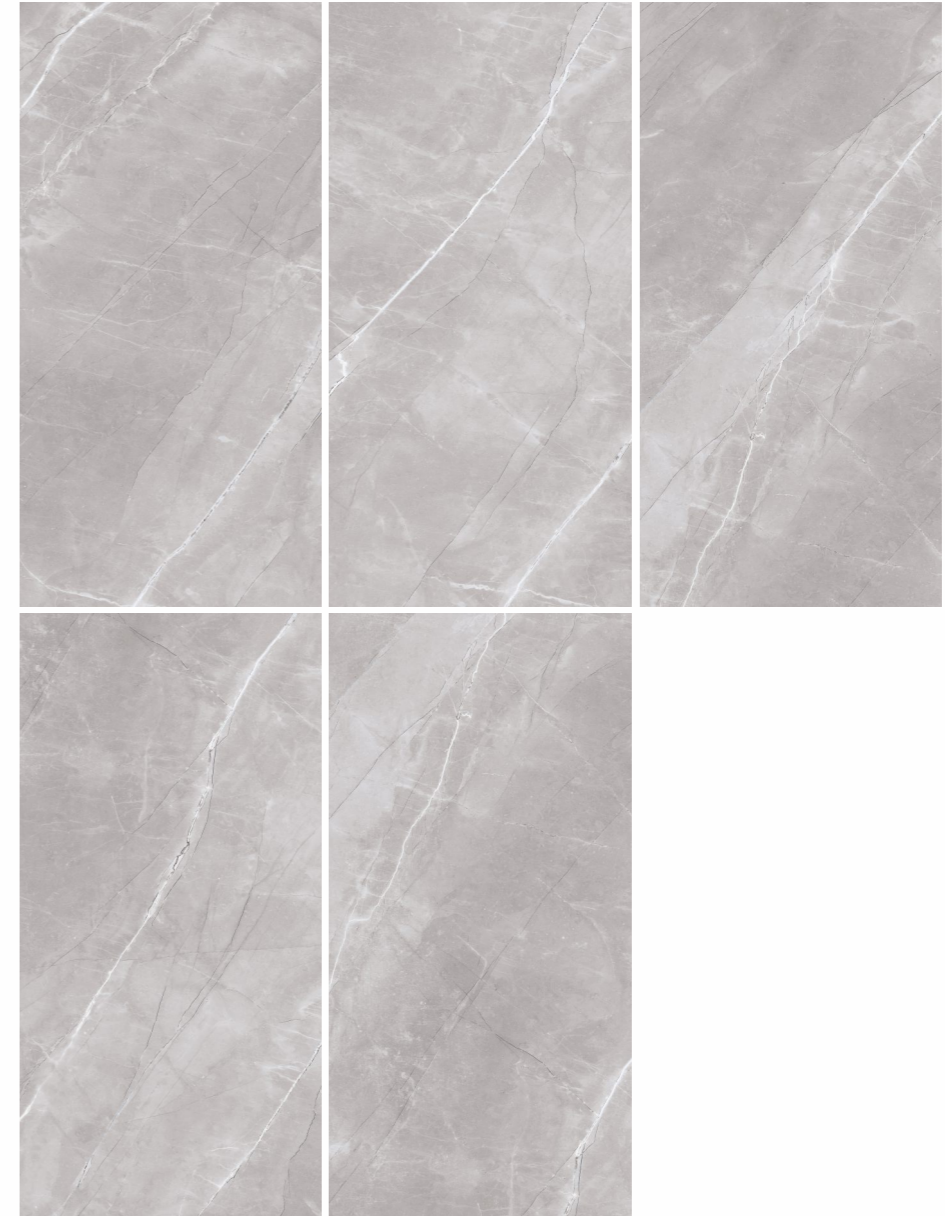

Size : 60x120cm /2"x4"
Finish : Glossy
Faces : 05

BONTO STATUARIO

Size : 60x120cm /2"x4"
Finish : Glossy
Faces : 06

BERLY TRAVERTINO

Size : 60x120cm /2"x4"
Finish : Glossy
Faces : 07

PREVIEW OF BONTO STATUARIO
SIZE : 600X1200MM / FINISH : GLOSSY