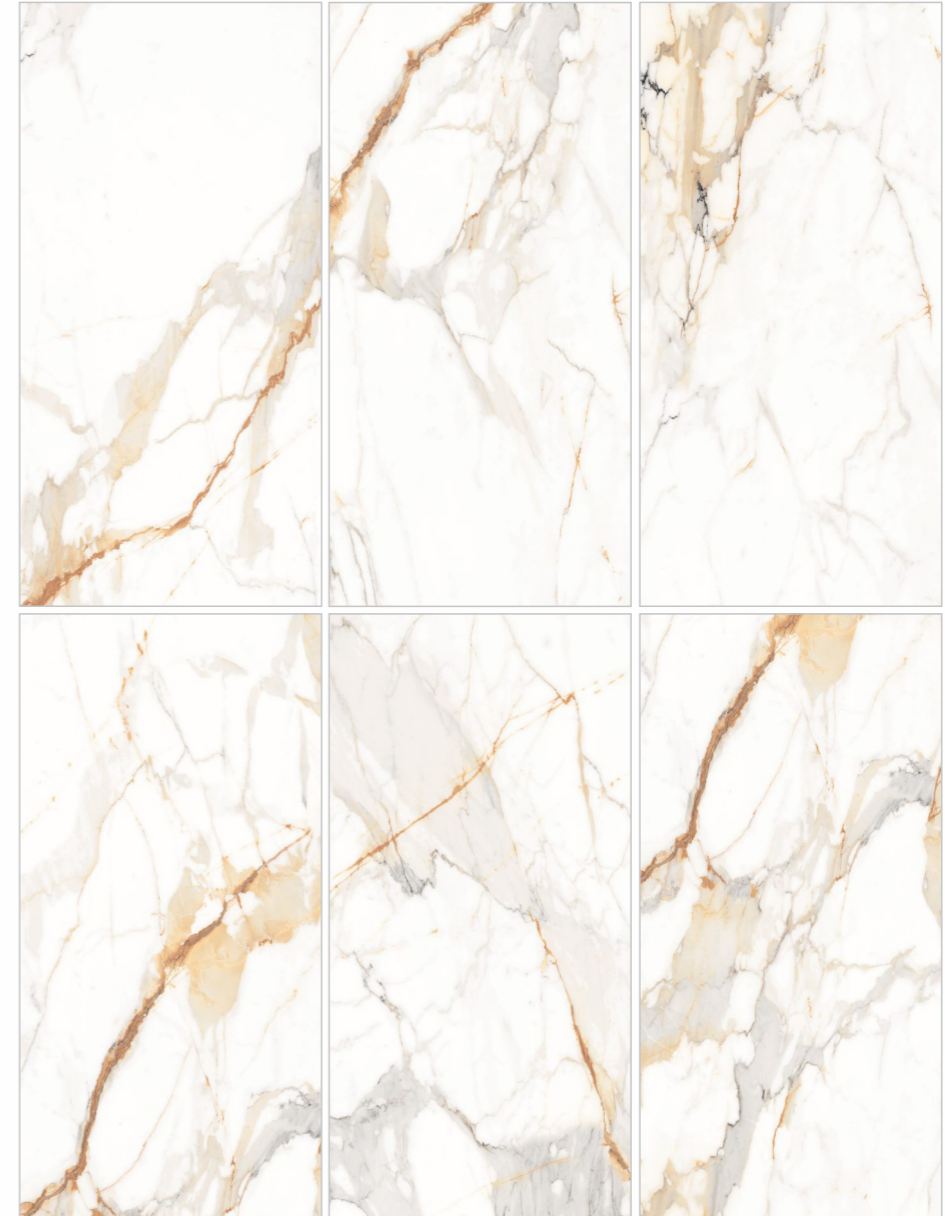

MURGAN CALACATTA

Size : 60x120cm /2"x4"
Finish : Glossy
Faces : 06