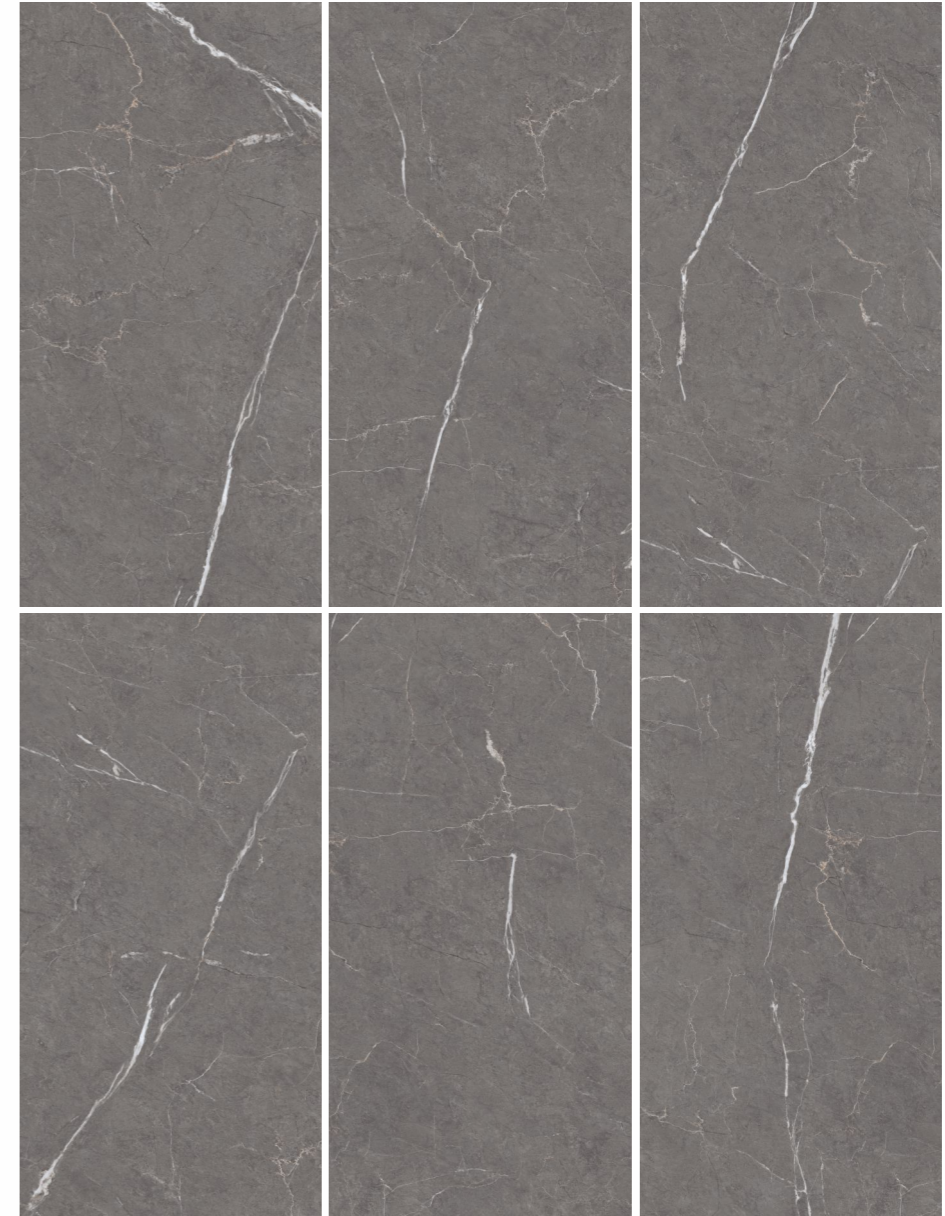

LOTAS ARMANI GREY

Size : 60x120cm /2"x4"
Finish : Glossy
Faces : 06