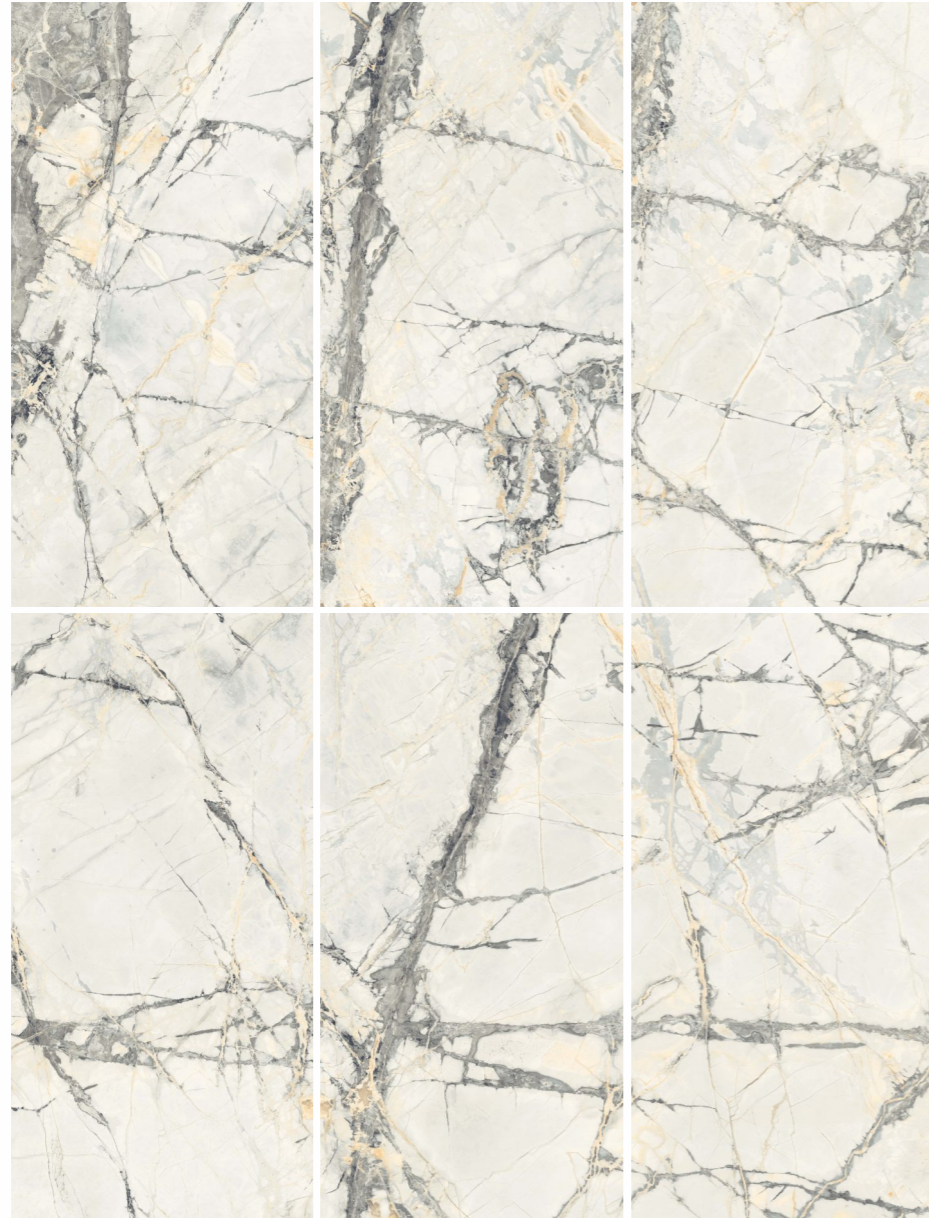

RMOSA GRIGIO

Size : 60x120cm /2"x4"
Finish : Glossy
Faces : 06