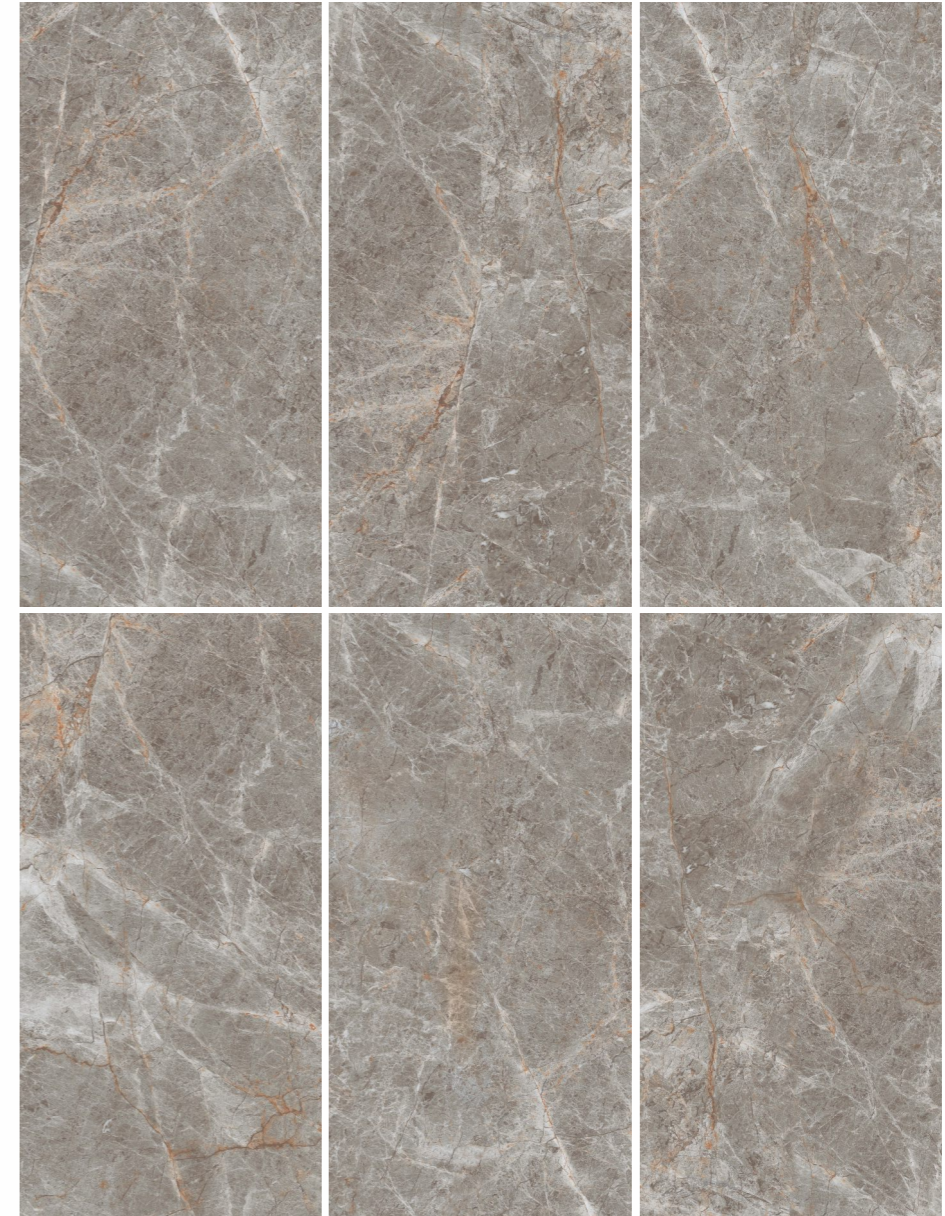

Size : 60x120cm /2"x4"
Finish : Glossy
Faces : 06

FORNES PULPIS GREY

Size : 60x120cm /2"x4"

Finish : Glossy

Faces : 06

FUSION GREY

Size : 60x120cm /2"x4"

Finish : Glossy