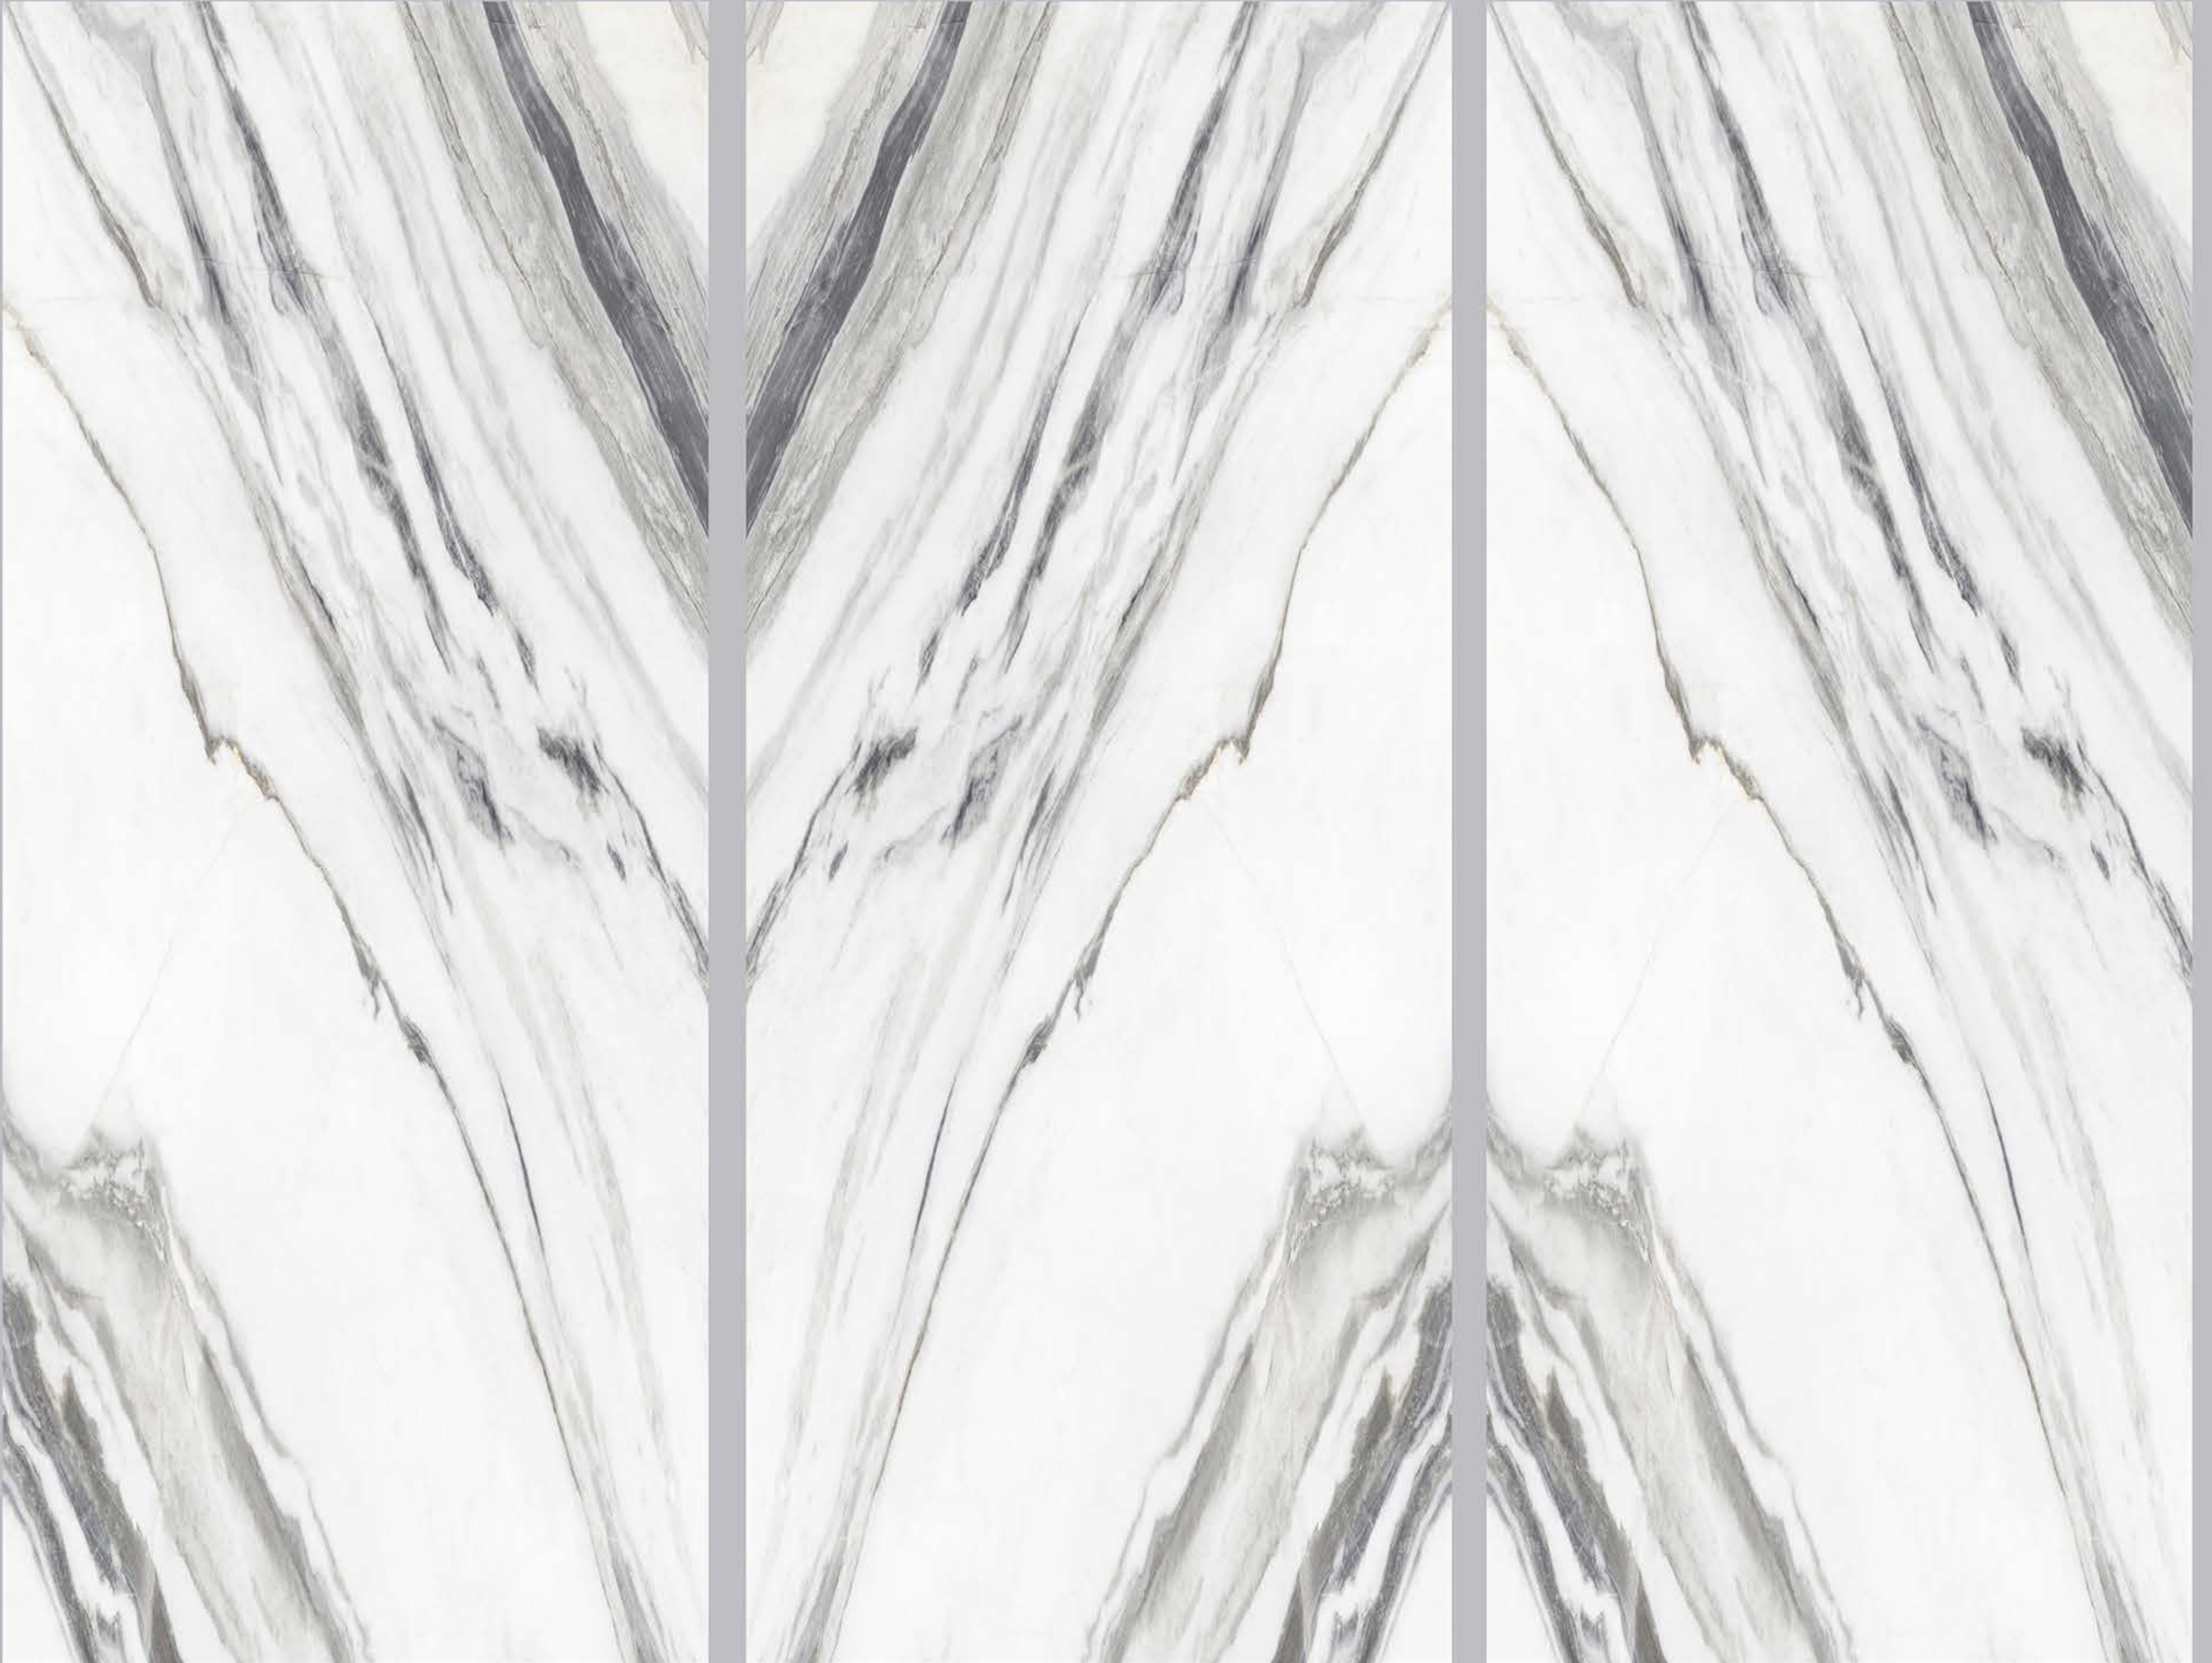

Statuario Symphony BOOK MATCH

Size	Surface	Random	Thickness	Type
1200X2800mm	LAGECY	2	6mm	GVT Body
	PULIDO		9mm