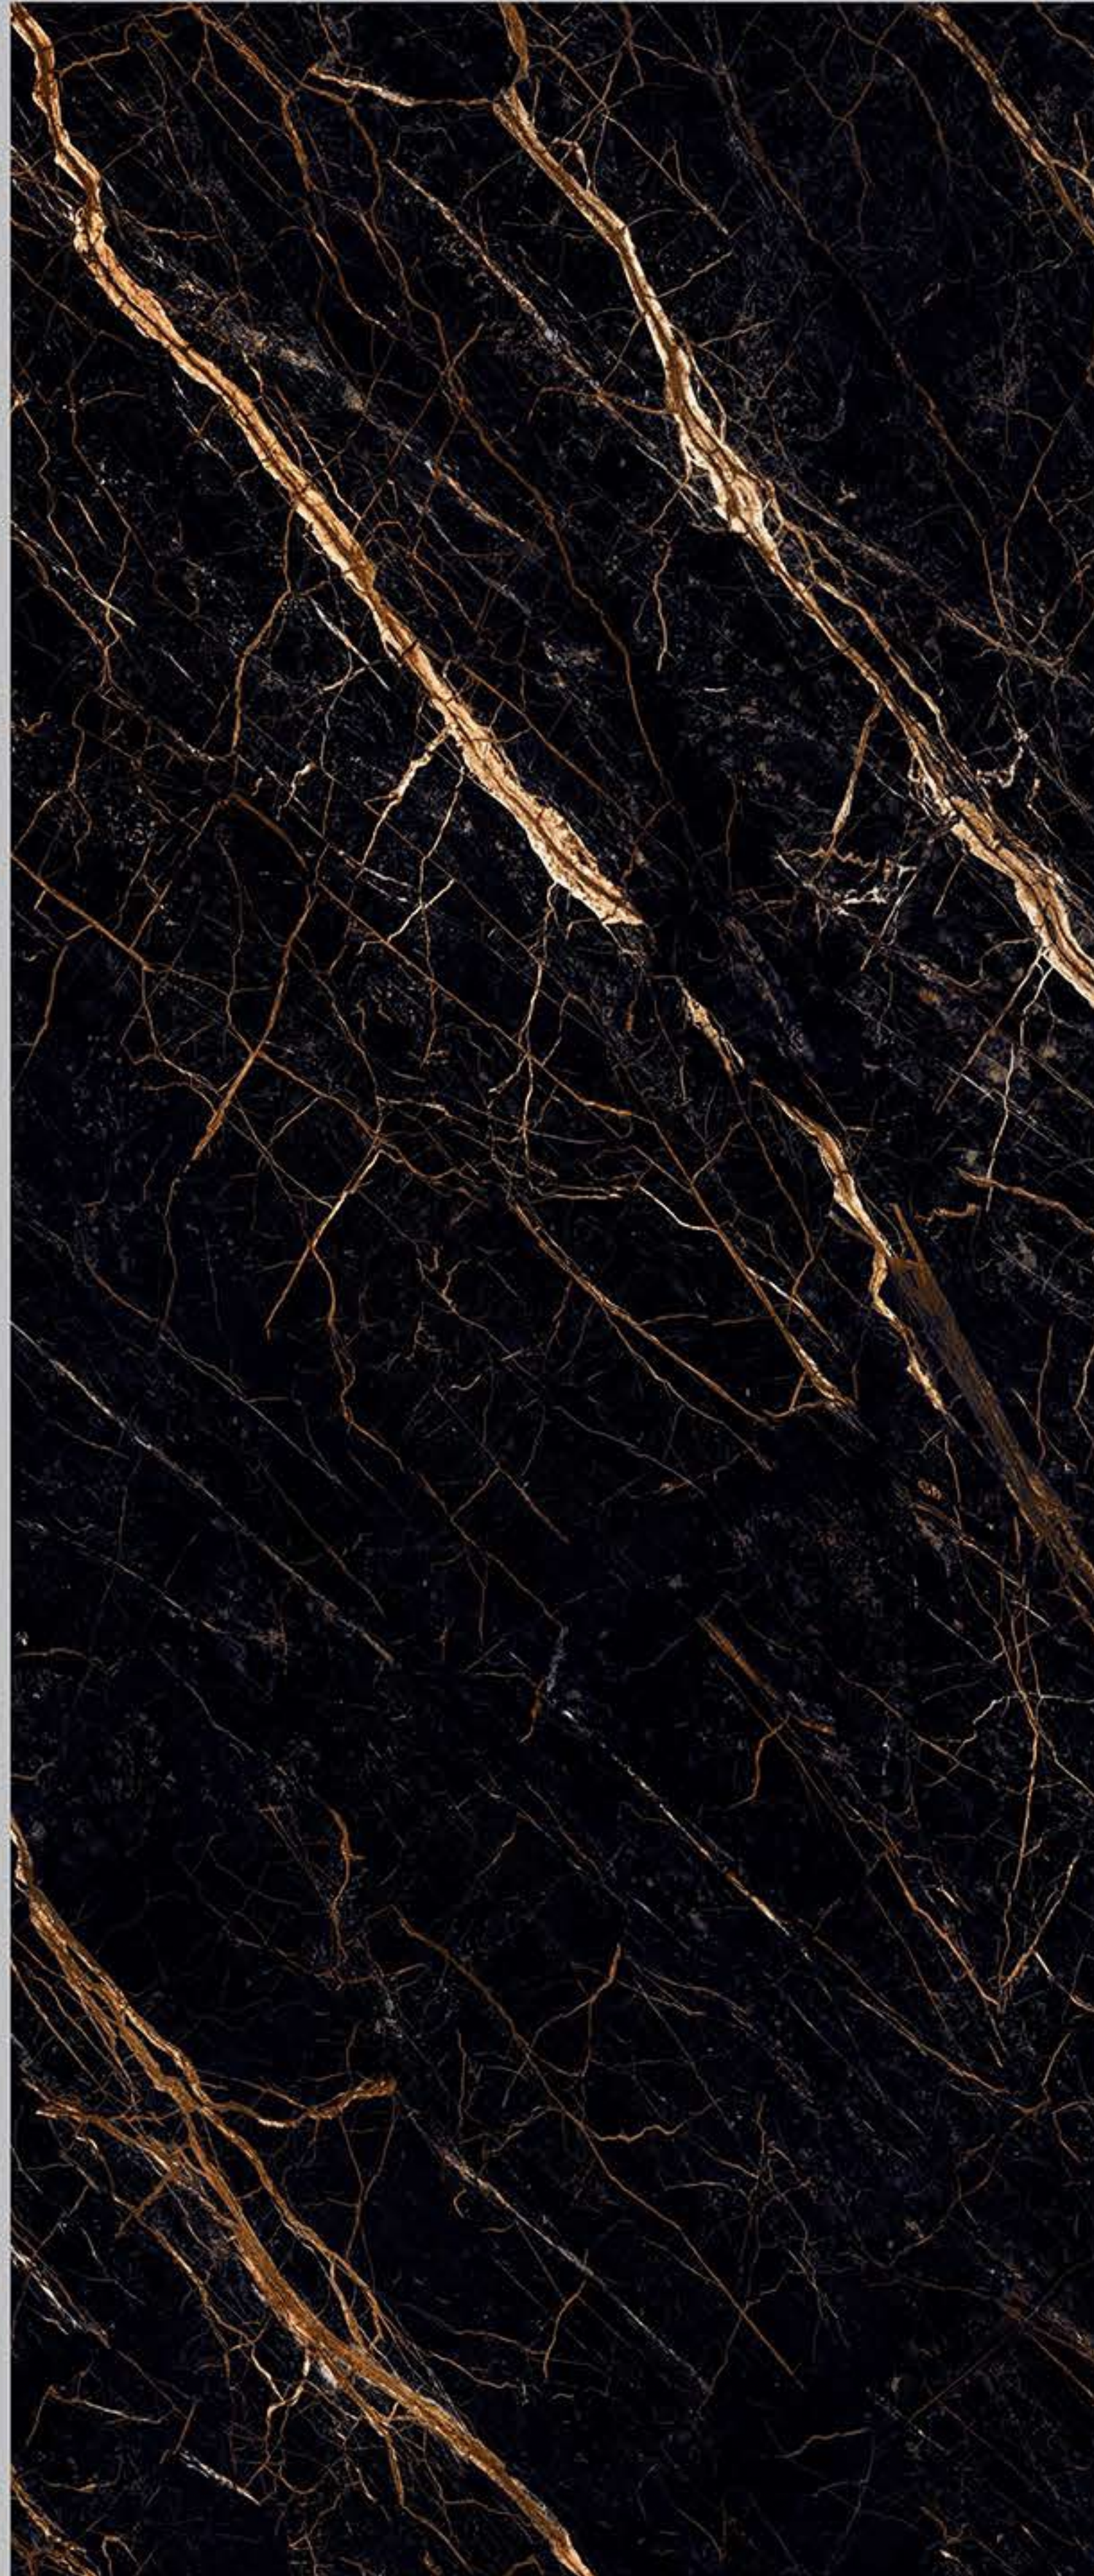

Magma Black BOOK MACTH

Size	Surface	Random	Thickness	Type
1200X2800mm	LAGECY	2	6mm	GVT Body
	PULIDO		9mm