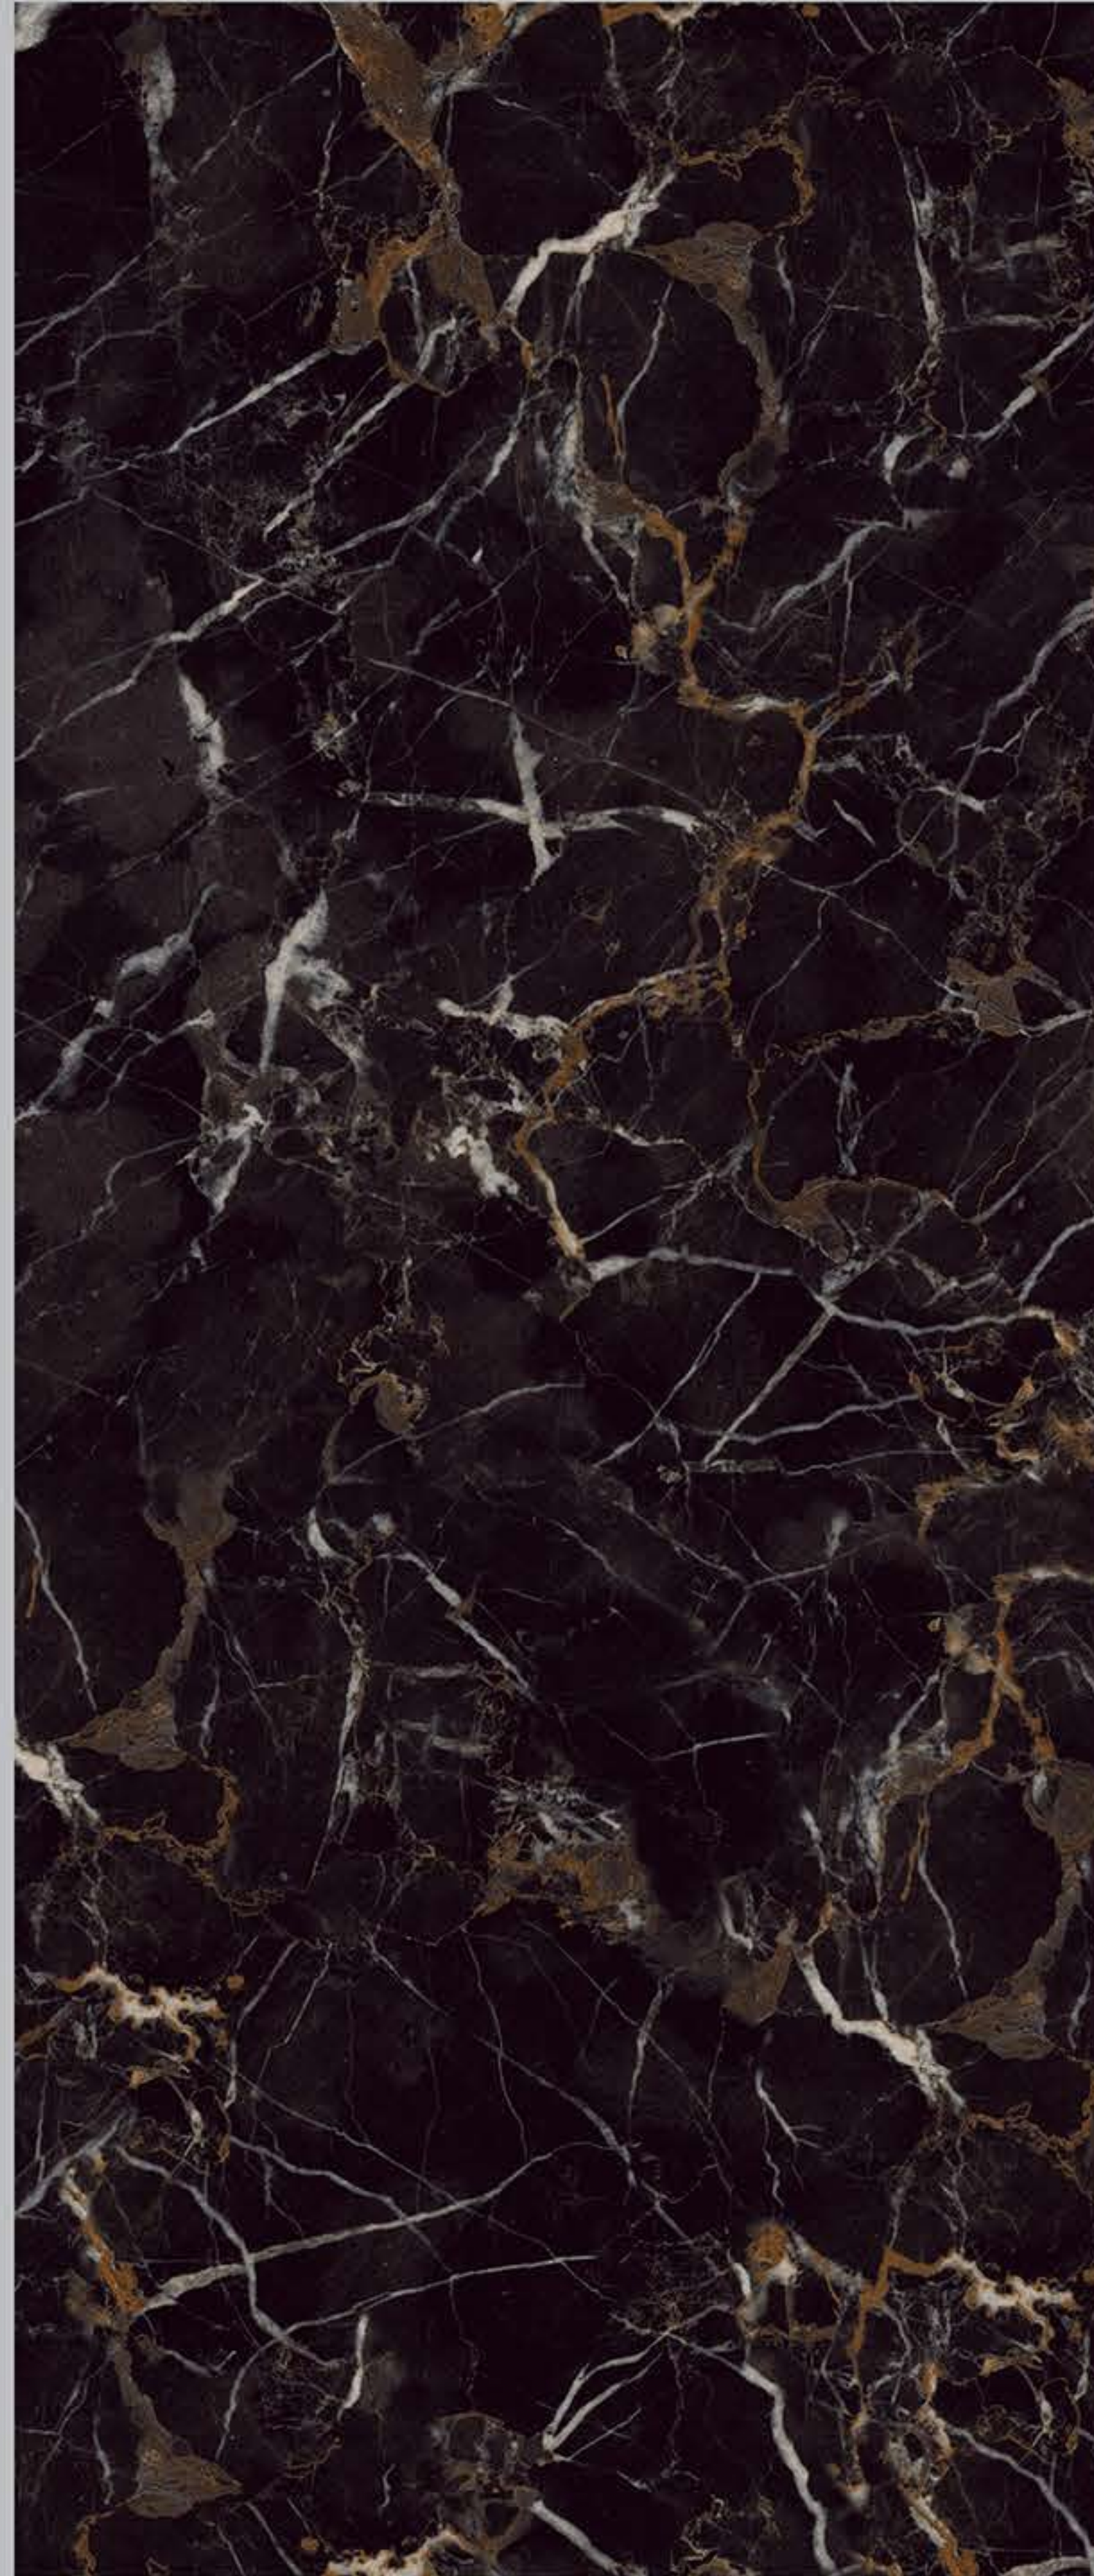

Infinito

Size	Surface	Random	Thickness	Type
1200X2800mm	LAGECY	2	6mm	GVT Body
	PULIDO		9mm