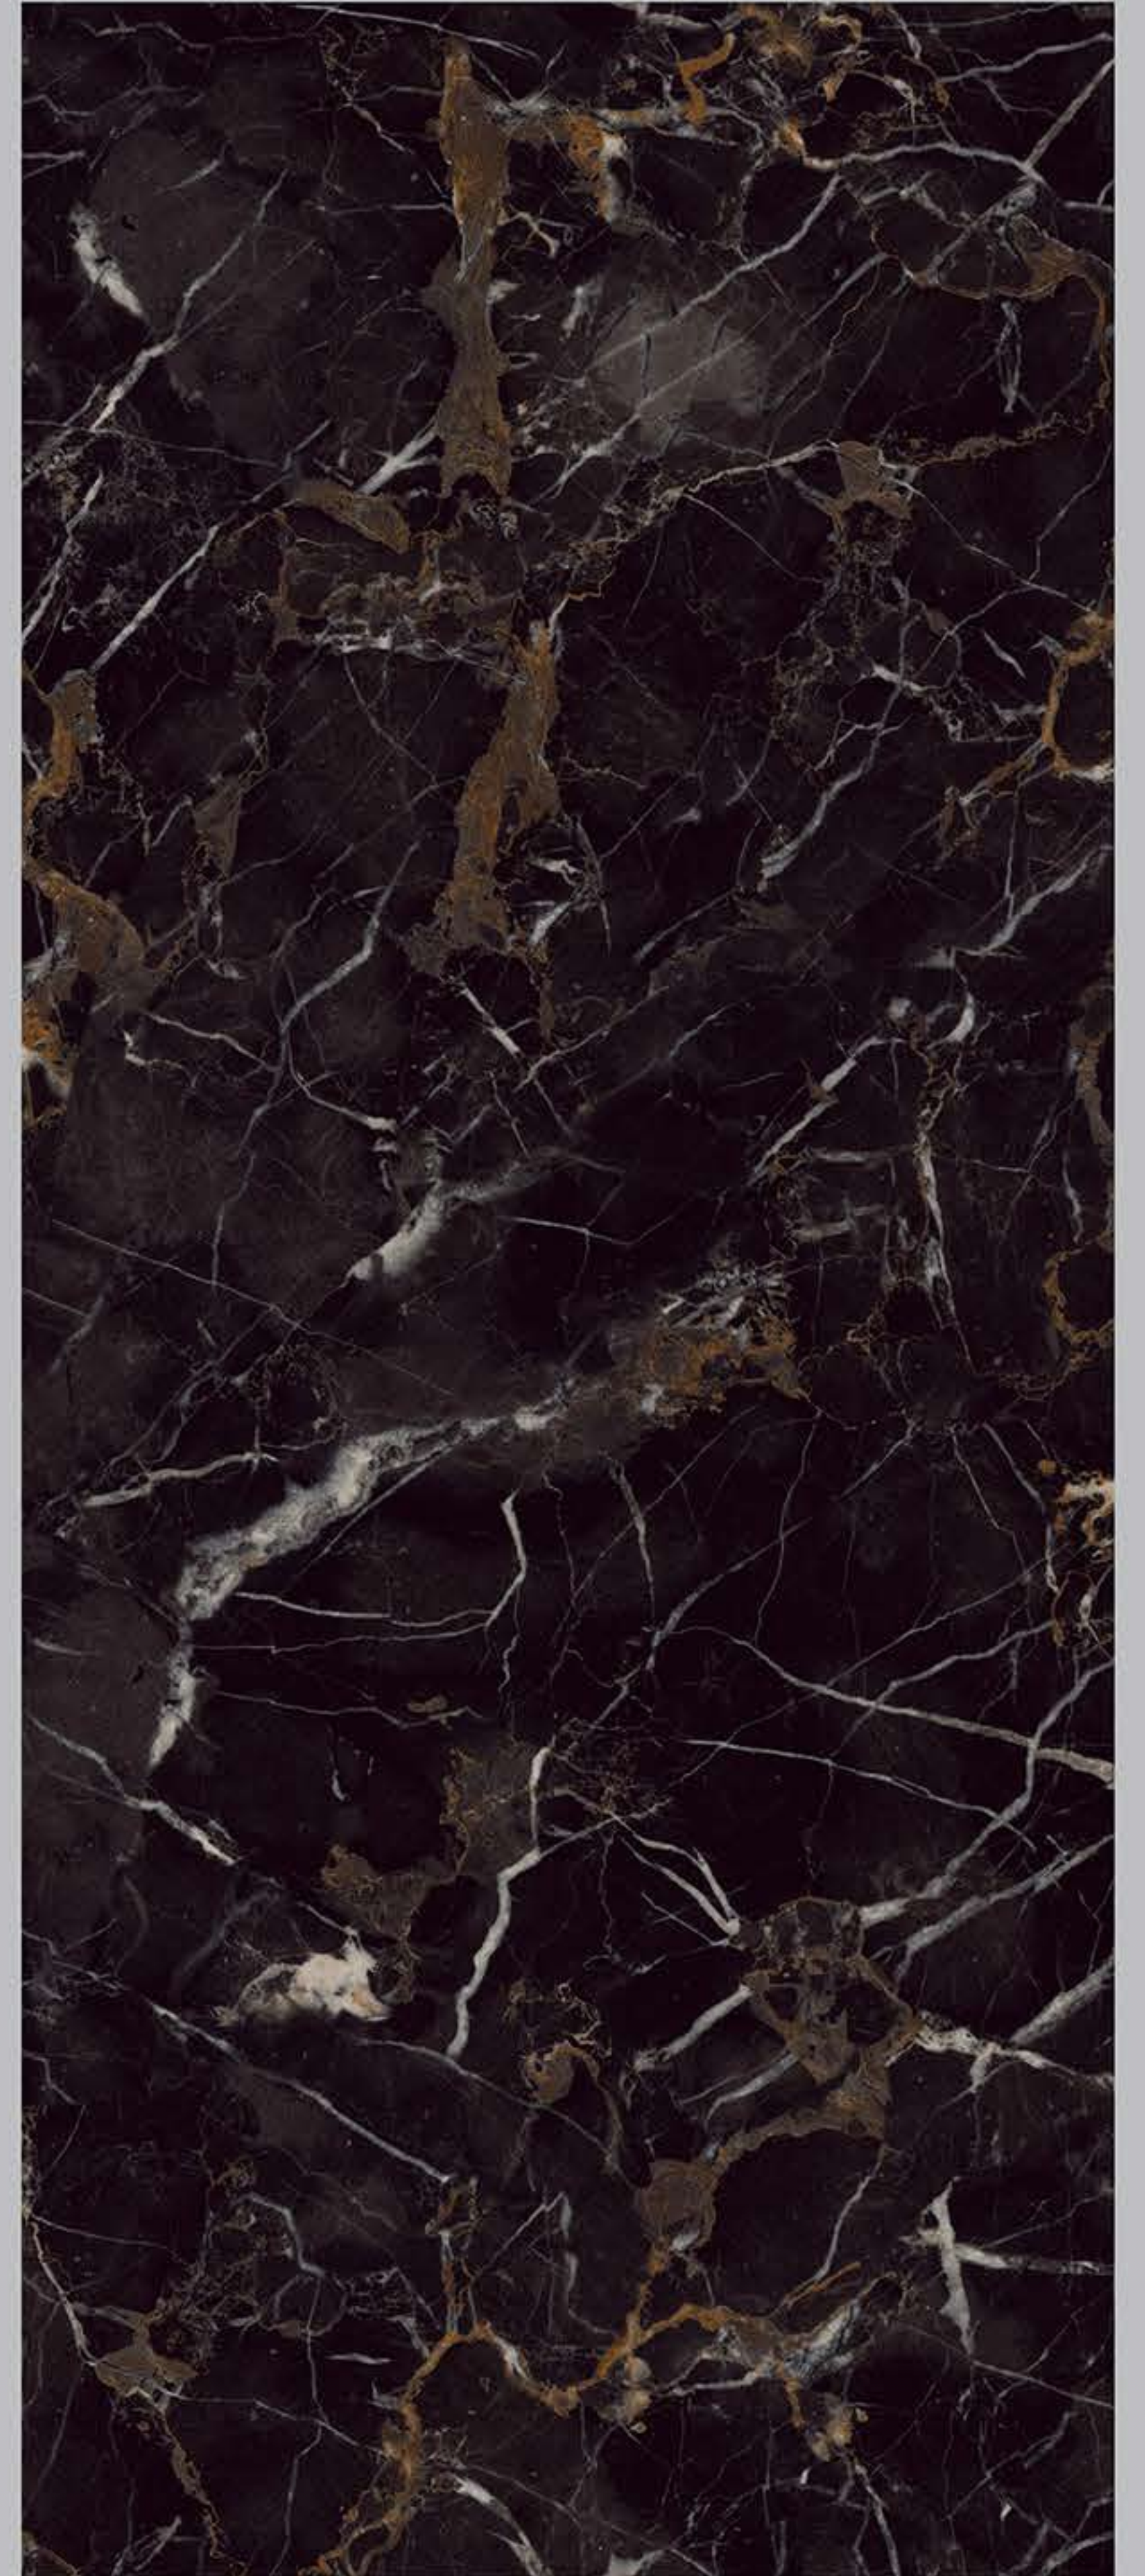

Infinito

Size	Surface	Random	Thickness	Type
1200X2800mm	LAGECY	2	6mm	GVT Body
	PULIDO		9mm