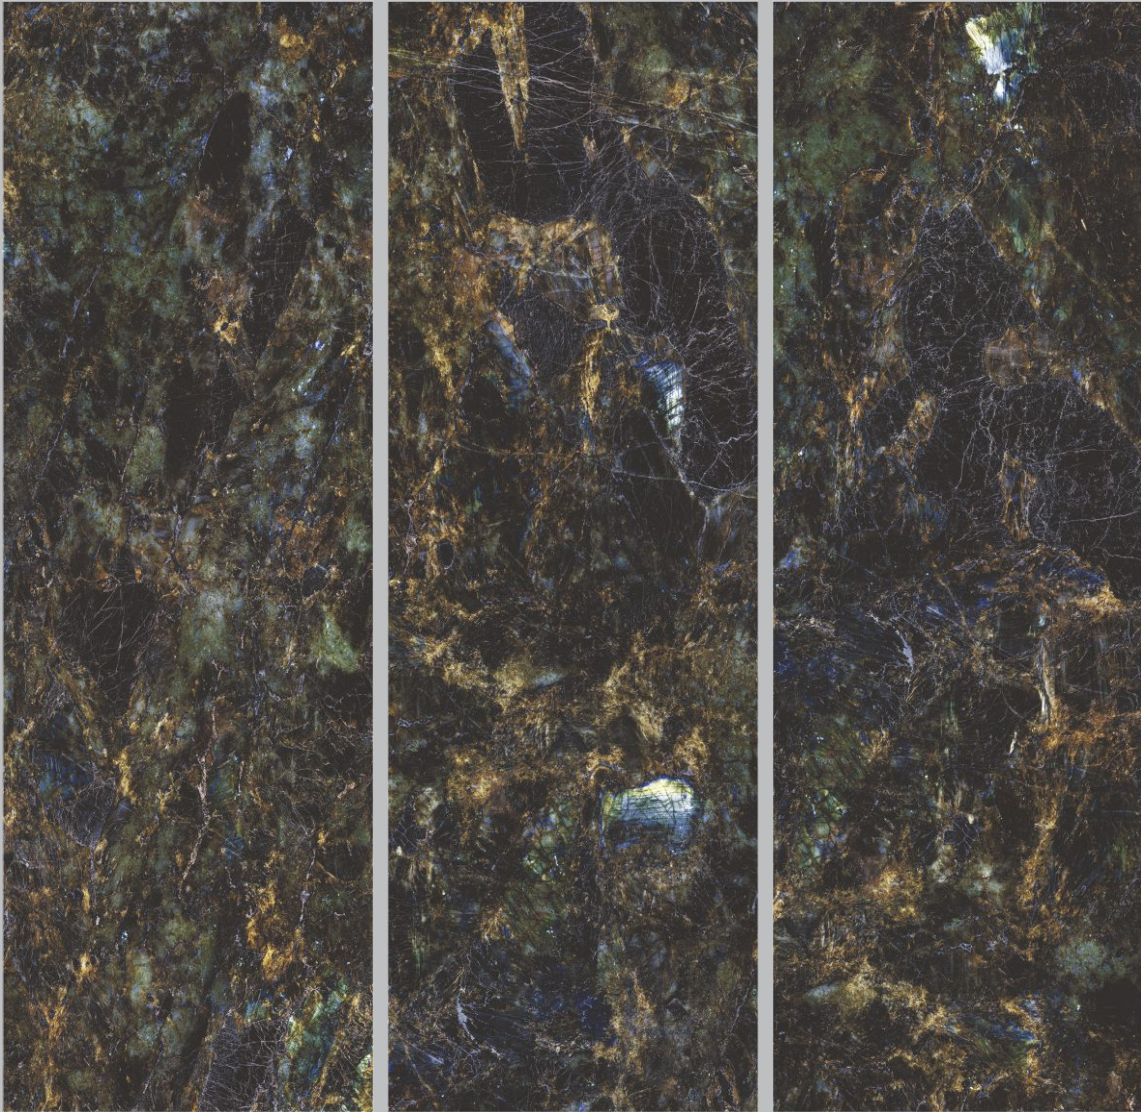

BRILLO HIGH GLOSS SURFACE

GOLDEN PORTORO

Size	Surface	Random	Thickness	Type
800x2400mm	High Gloss	2	15mm	Black Body

BRILLO HIGH GLOSS SURFACE

LABRADORITE

Size	Surface	Random	Thickness	Type
800x2400mm	High Gloss	3	15mm	Black Body