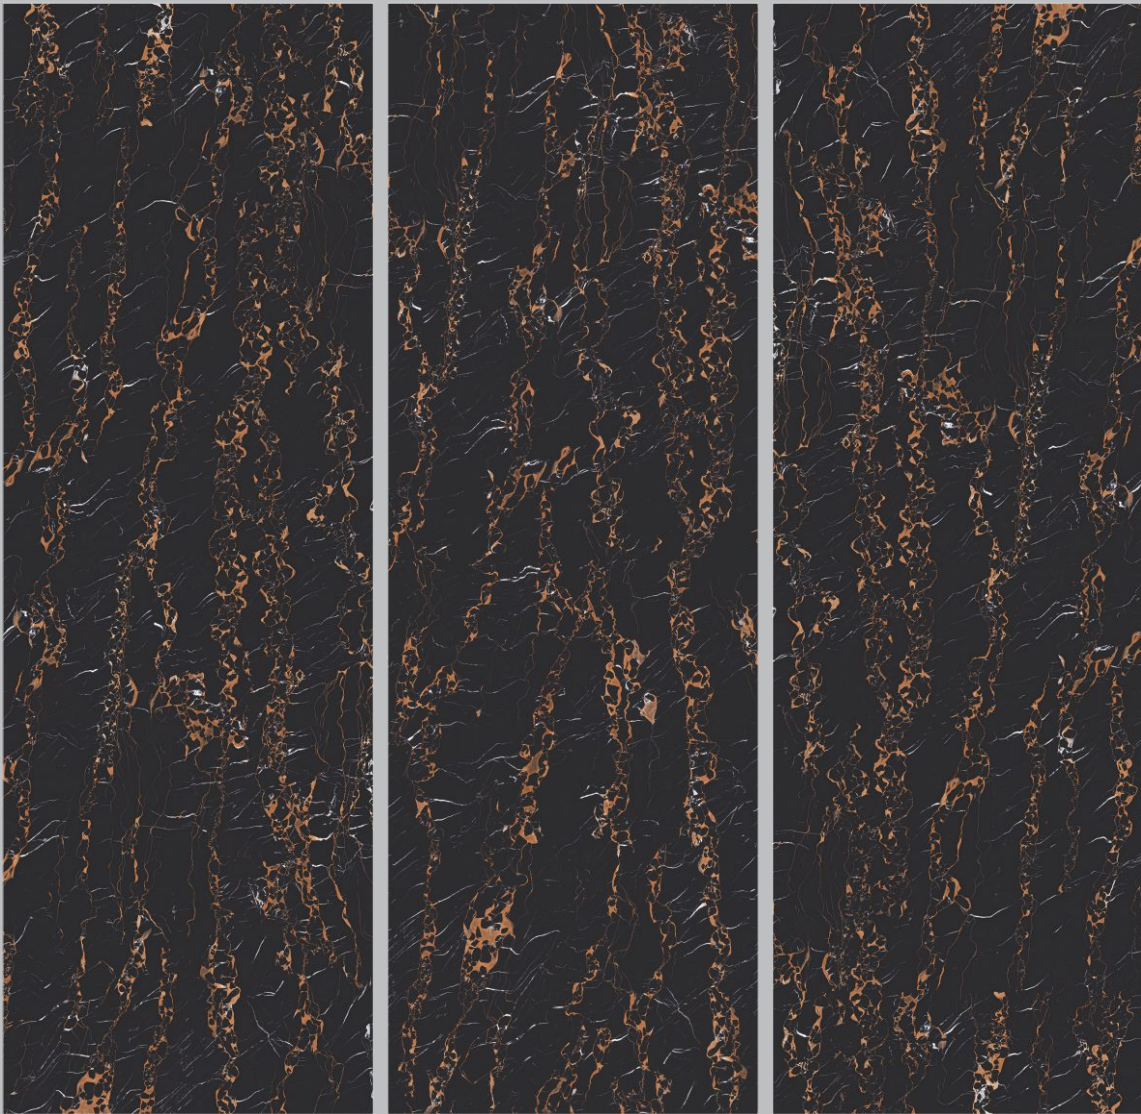

BRILLO HIGH GLOSS SURFACE

GOLDEN PORTORO

Size	Surface	Random	Thickness	Type
800x2400mm	High Gloss	2	15mm	Black Body