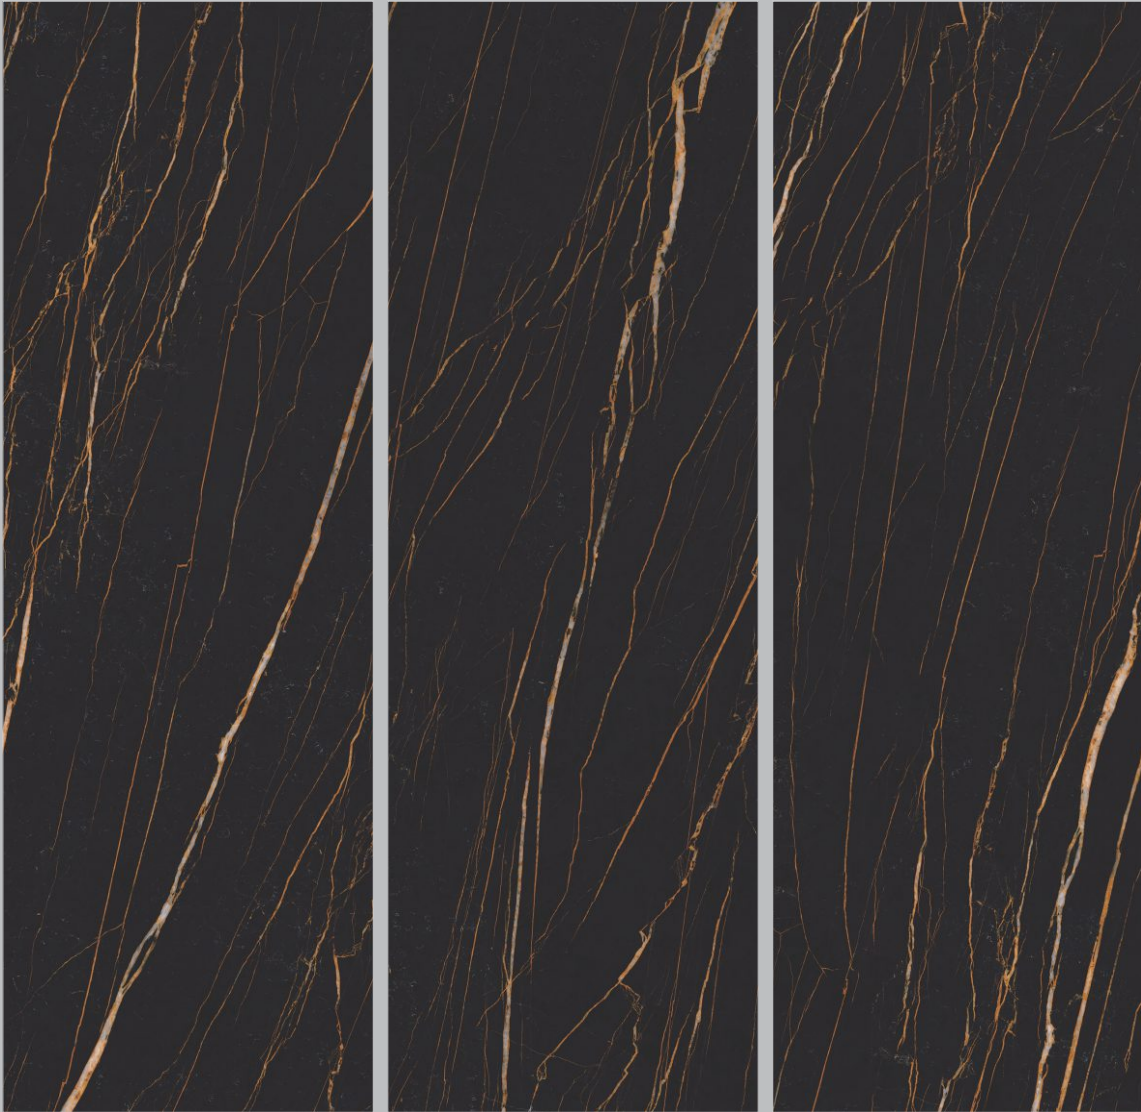

BRILLO HIGH GLOSS SURFACE

BLACK GOLD

Size	Surface	Random	Thickness	Type
800x2400mm	High Gloss	4	15mm	Black Body