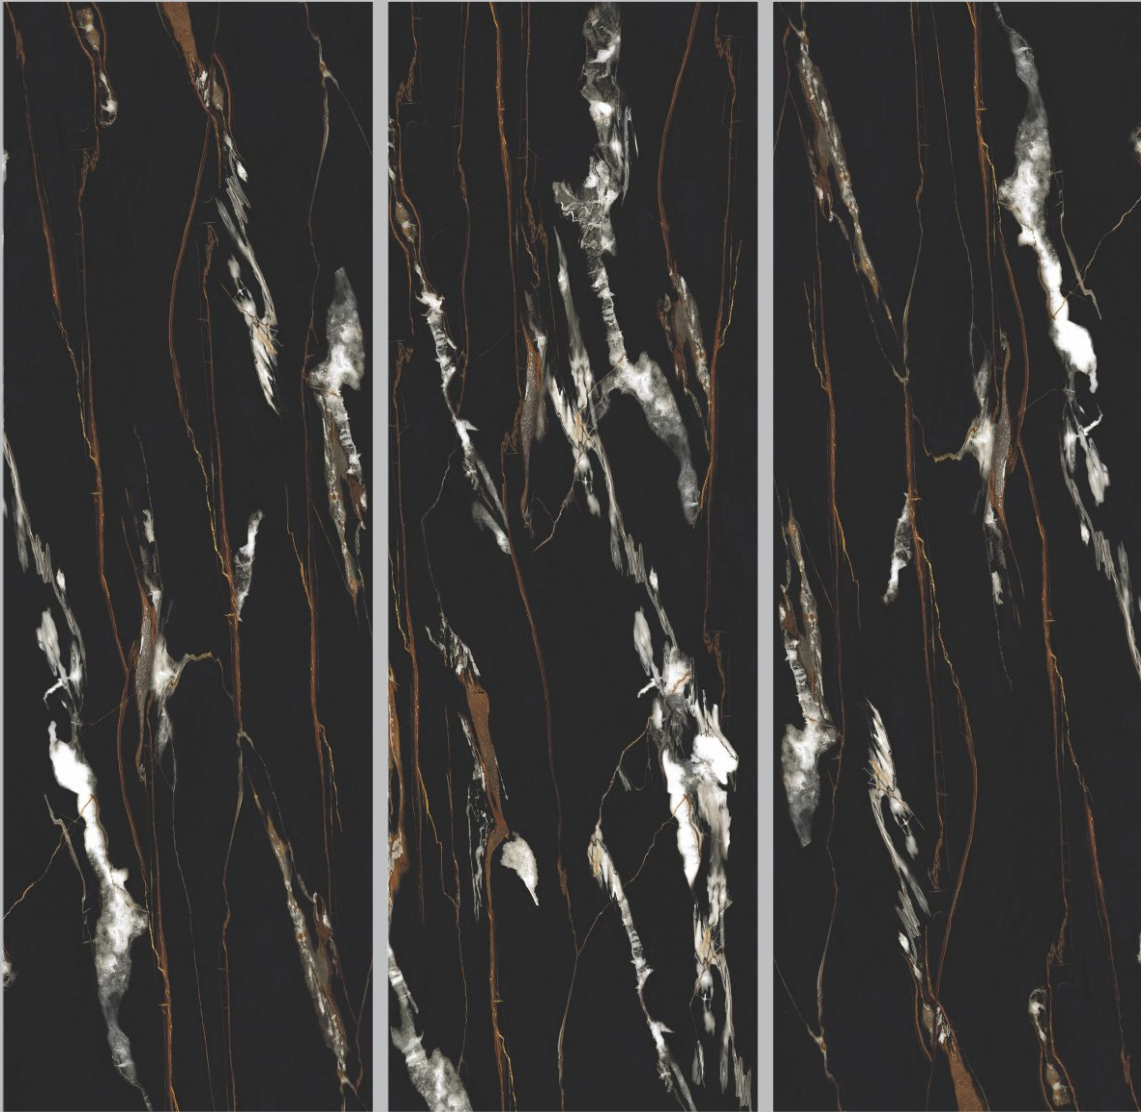

BRILLO HIGH GLOSS SURFACE

BLACK GOLD

Size	Surface	Random	Thickness	Type
800x2400mm	High Gloss	4	15mm	Black Body

BRILLO HIGH GLOSS SURFACE

BLACK RIVER

Size	Surface	Random	Thickness	Type
800x2400mm	High Gloss	2	15mm	Black Body