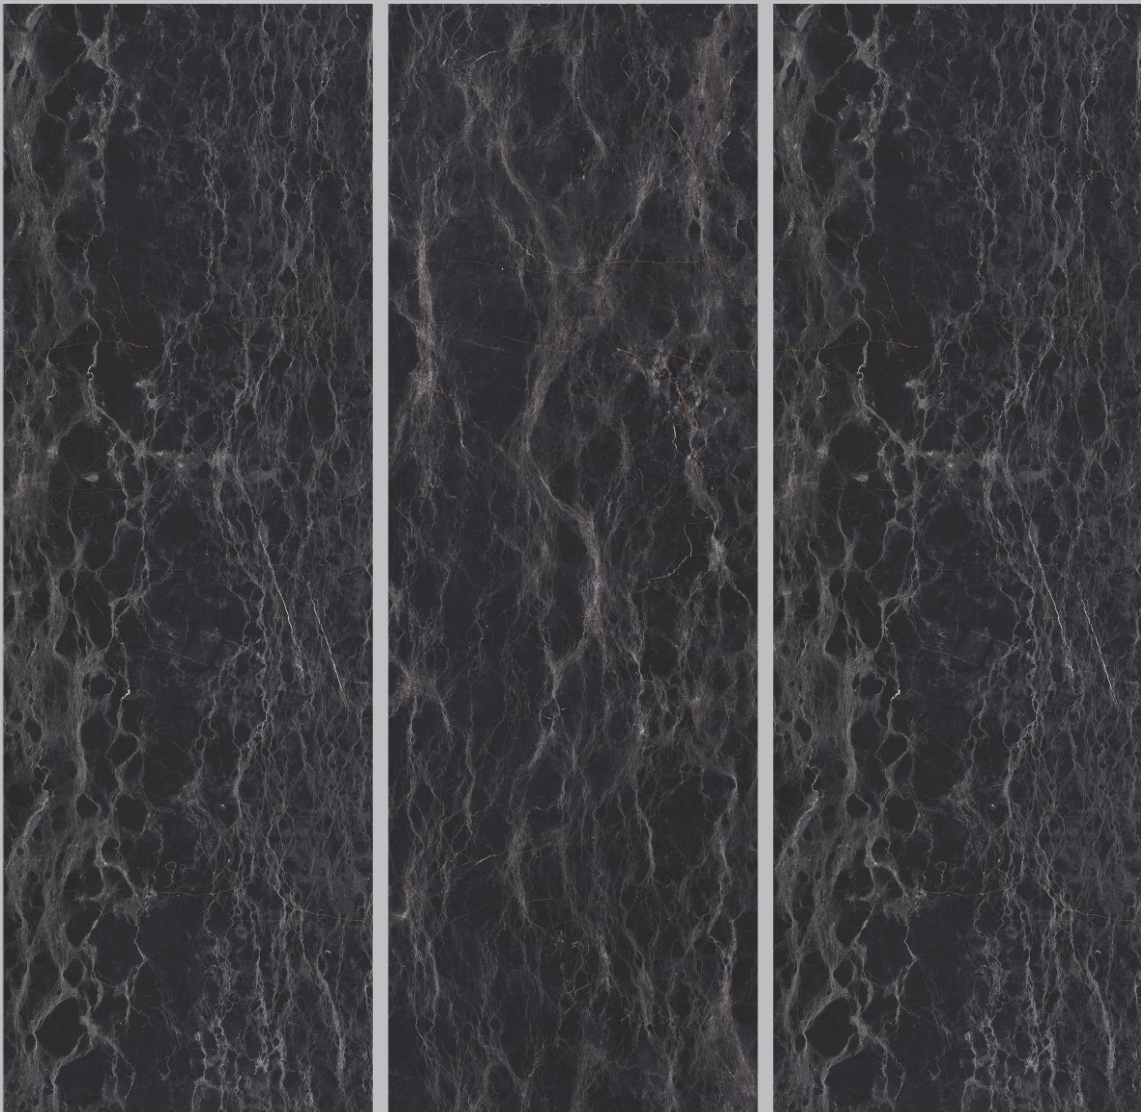

BRILLO HIGH GLOSS SURFACE

BARDILIO NERO

Size	Surface	Random	Thickness	Type
800x2400mm	High Gloss	2	15mm	Black Body