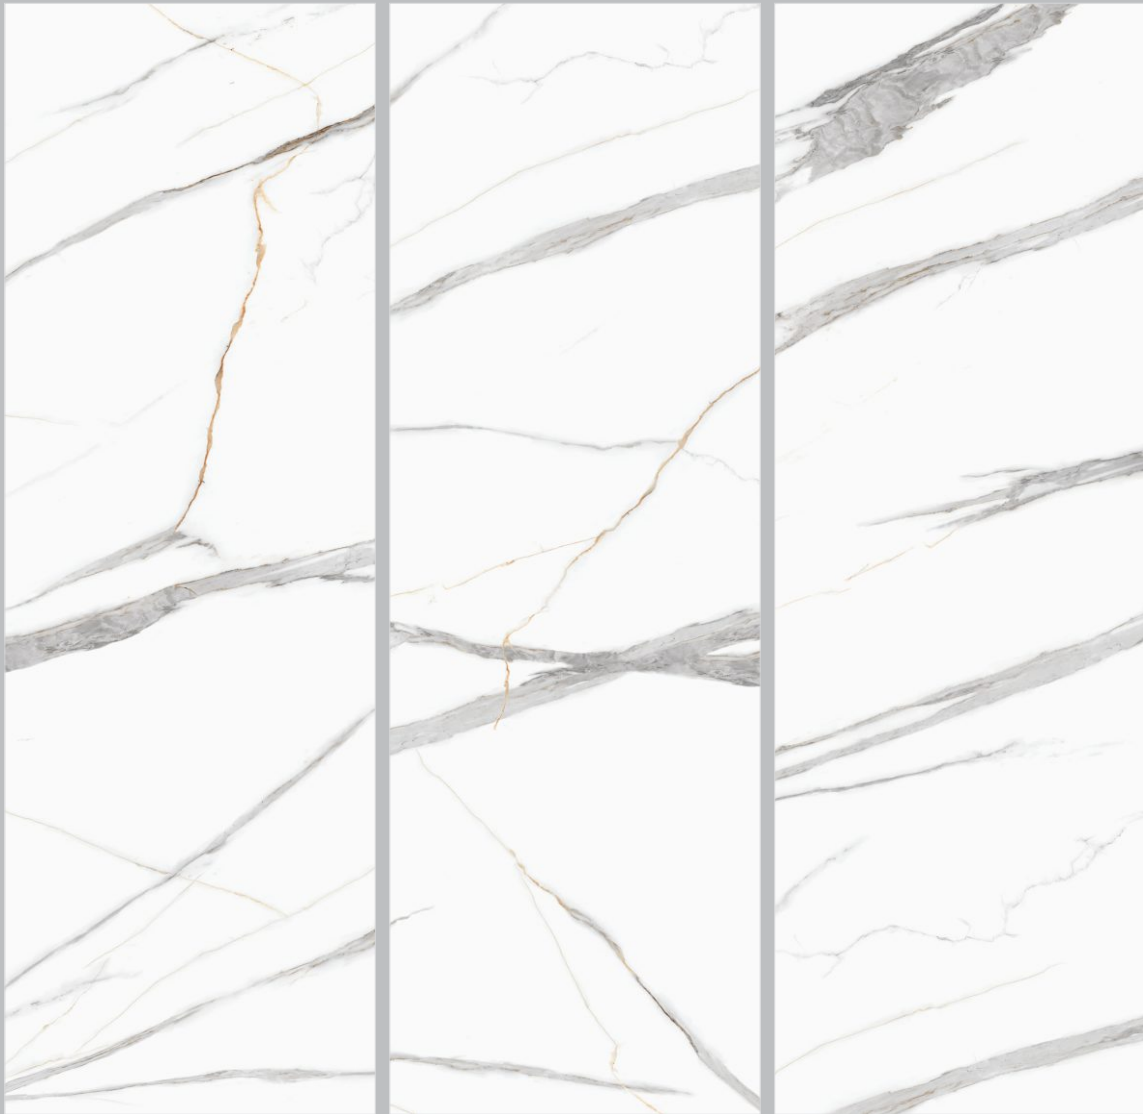

BRILLO HIGH GLOSS SURFACE

STATUARIO PEARL

Size	Surface	Random	Thickness	Type
800x2400mm	High Gloss	3	15mm	White Body

BRILLO HIGH GLOSS SURFACE

STATUARIO FORST

Size	Surface	Random	Thickness	Type
800x2400mm	High Gloss	3	15mm	White Body