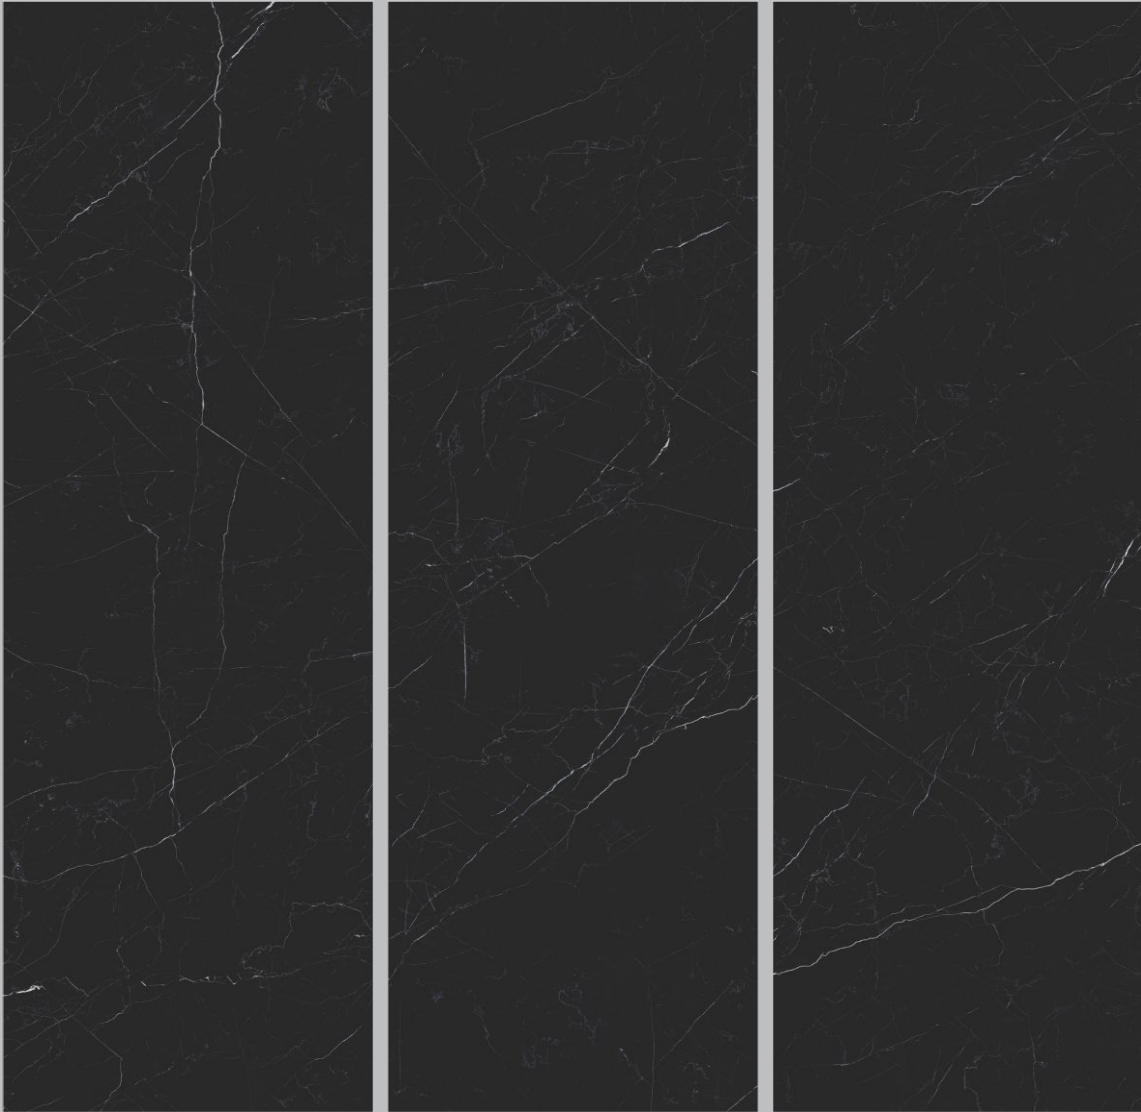

BRILLO HIGH GLOSS SURFACE

BELGIUN BLACK

Size	Surface	Random	Thickness	Type
800x2400mm	High Gloss	3	15mm	Black Body