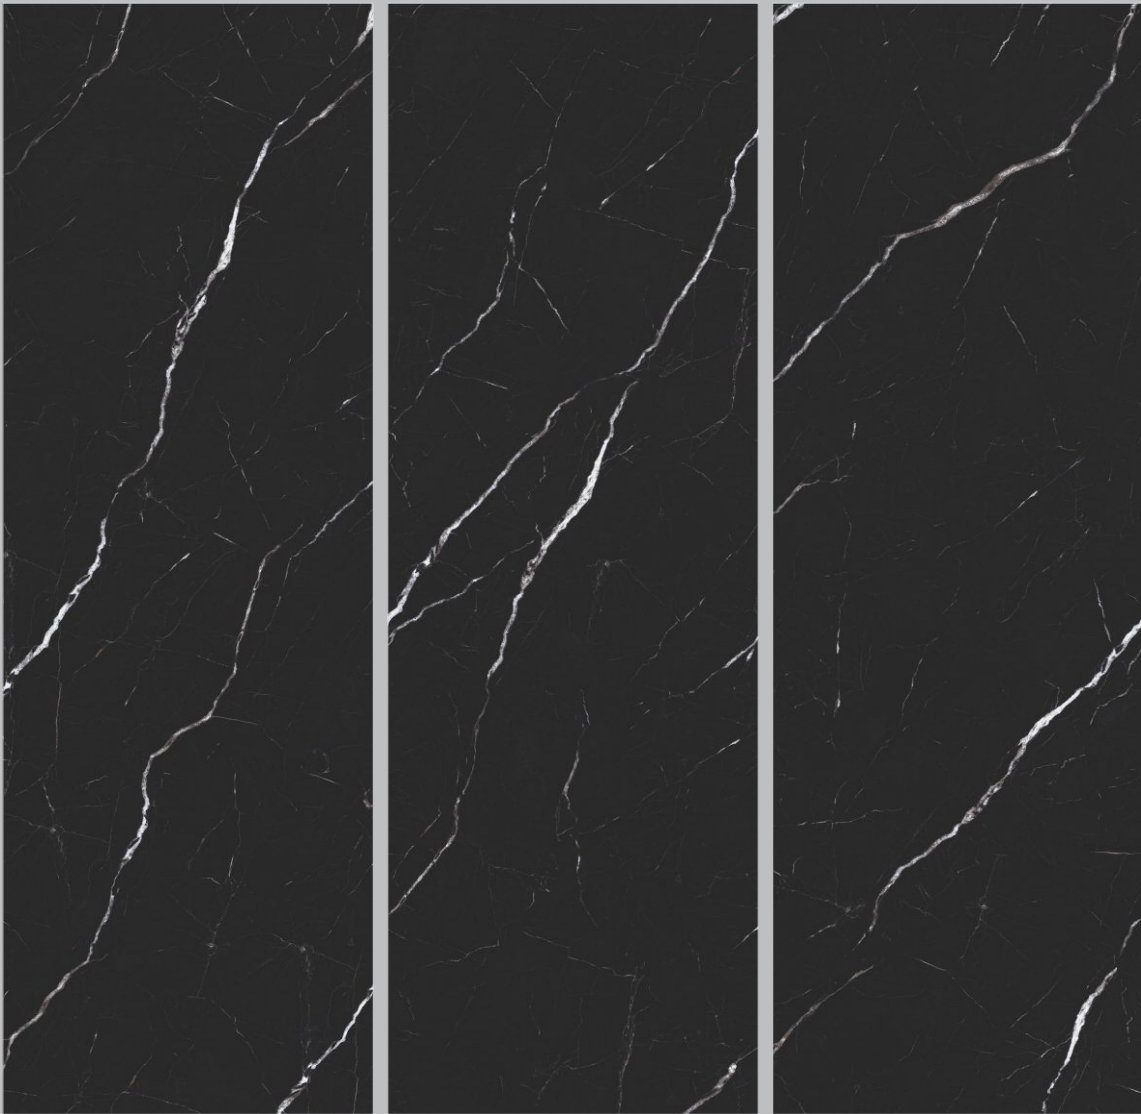

BRILLO HIGH GLOSS SURFACE

LAURENT NOIR

Size	Surface	Thickness	Type
800x2400mm	High Gloss	15mm	Black Body

BRILLO HIGH GLOSS SURFACE

MARQUINA BLACK

Size	Surface	Random	Thickness	Type
800x2400mm	High Gloss	3	15mm	Black Body