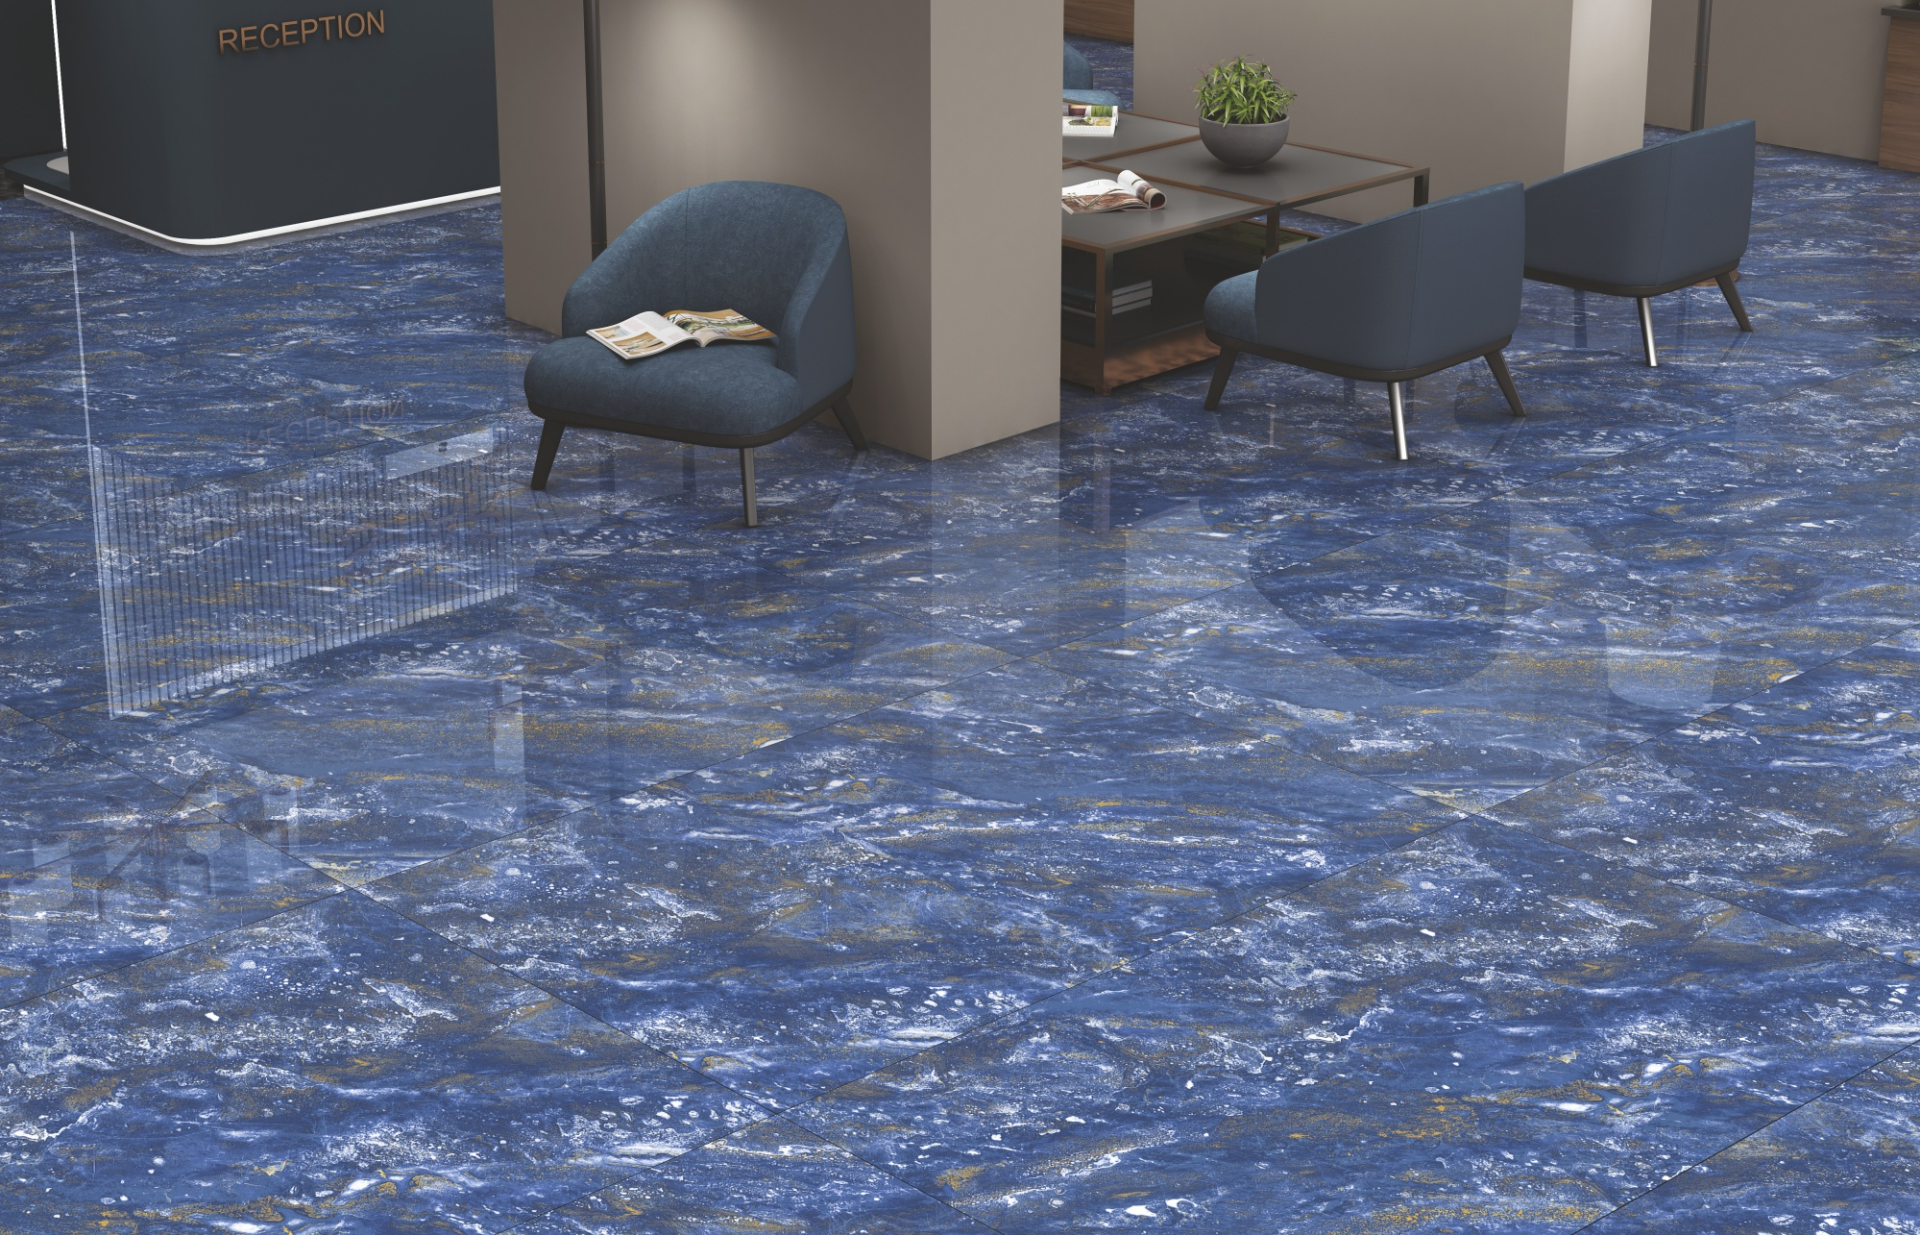

DARK
HIGHGLOSS

RANDOM

PULSE BROWN

800X
1600MM

DARK
HIGHGLOSS

RANDOM

RIVER BLUE

800X
1600MM