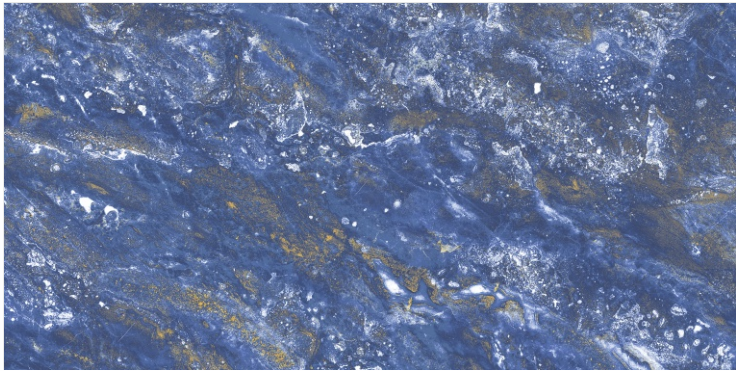

RIVER BLUE

800X
1600MM

DARK
HIGHGLOSS

RANDOM