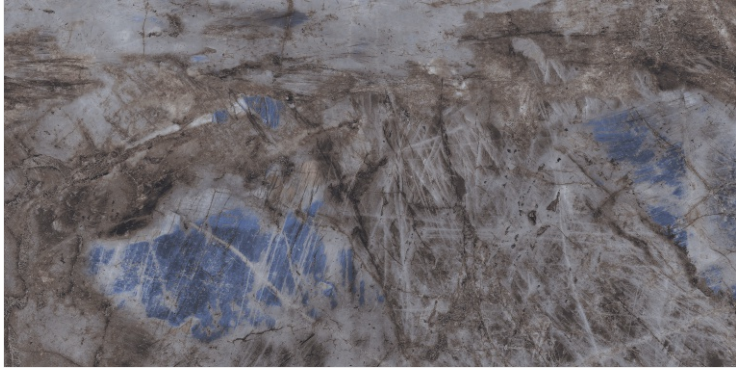

OPELO AZUL

800X
1600MM

DARK
HIGHGLOSS

RANDOM