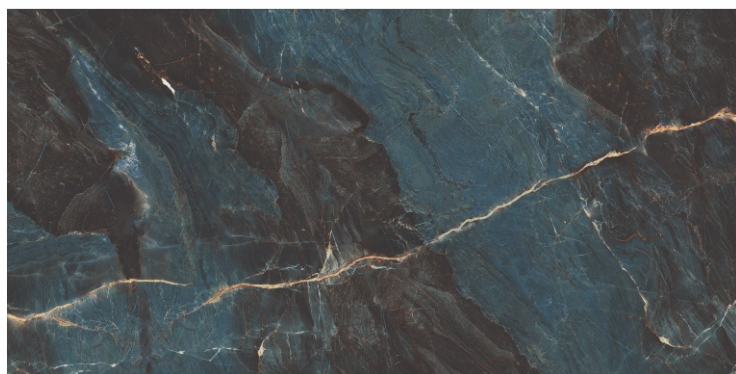

PULSE AQUA

800X
1600MM

DARK
HIGHGLOSS

RANDOM