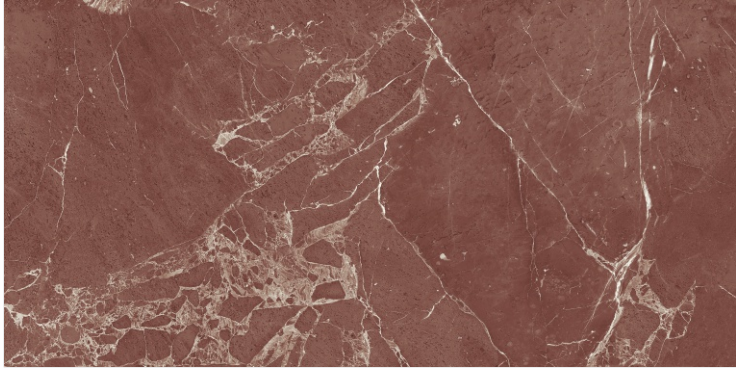

PARADISE RED

800X
1600MM

**DARK
HIGHGLOSS**

RANDOM