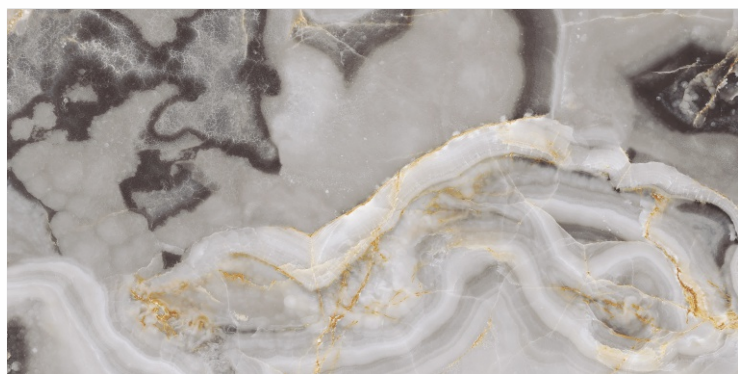

**DARK
HIGHGLOSS**

RANDOM

PETRACIA SILVER

800X
1600MM

DARK
HIGHGLOSS

RANDOM

PIZZORI AQUA

800X
1600MM