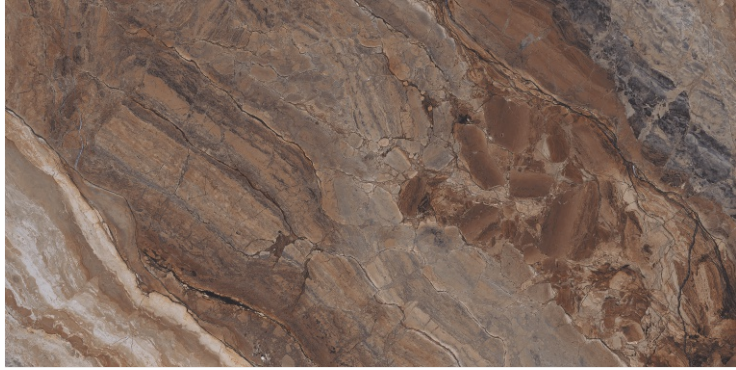

EAGLE BROWN

800X
1600MM

**DARK
HIGHGLOSS**

RANDOM