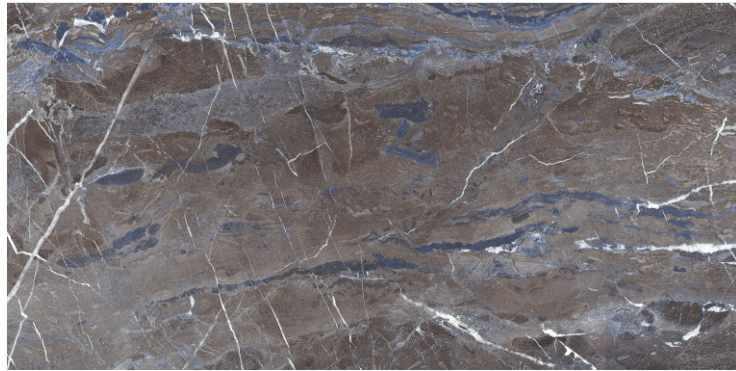

DARK
HIGHGLOSS

RANDOM

GLAMOUR AZUL

800X
1600MM

**DARK
HIGHGLOSS**

RANDOM

LAURENT BLUE

800X
1600MM