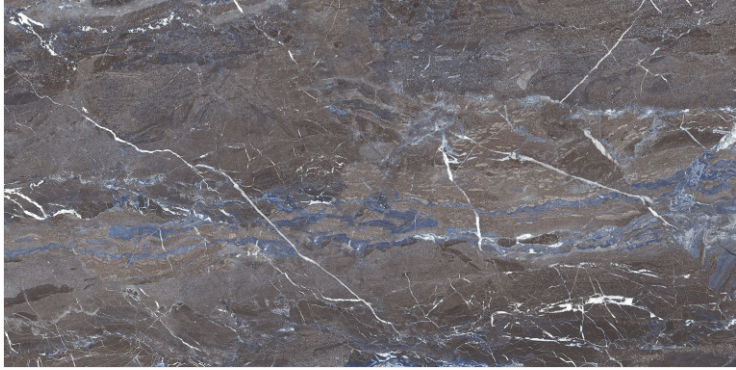

DARK
HIGHGLOSS

RANDOM

GLAMOUR AZUL

800X
1600MM

**DARK
HIGHGLOSS**

RANDOM

LAURENT BLUE

800X
1600MM