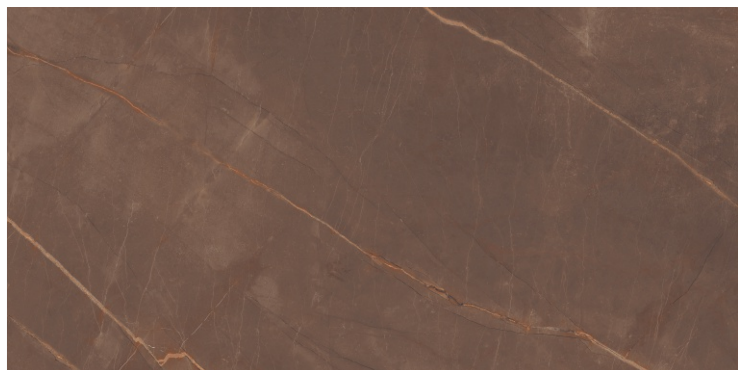

DARK
HIGHGLOSS

RANDOM

AVOCADO BLUE

800X
1600MM

DARK
HIGHGLOSS

RANDOM

BASIL BLUE

800X
1600MM