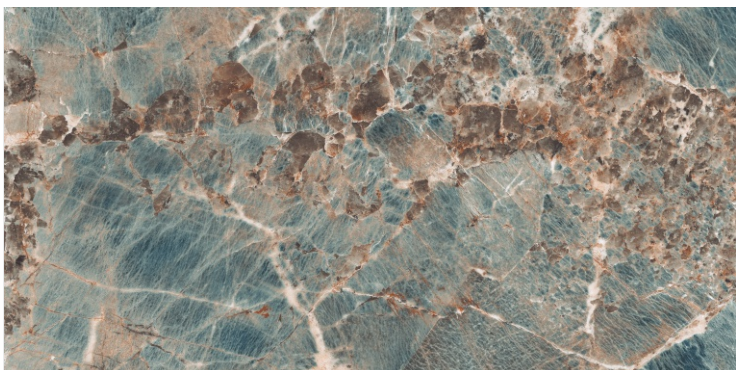

AMAZONITE VERDE

800X
1600MM

DARK
HIGHGLOSS

RANDOM