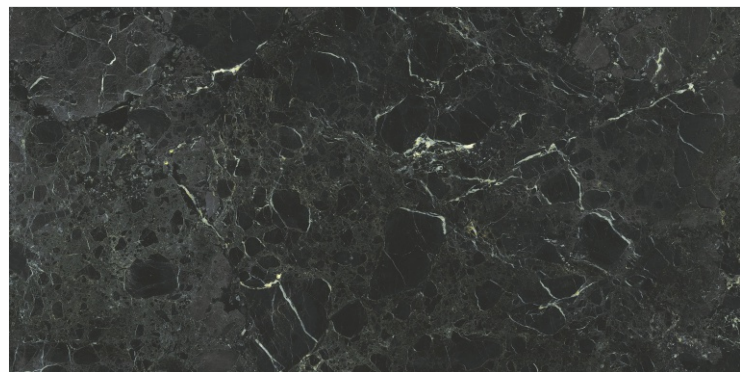

SELENE STEEL

800X
1600MM

DARK
HIGHGLOSS

RANDOM