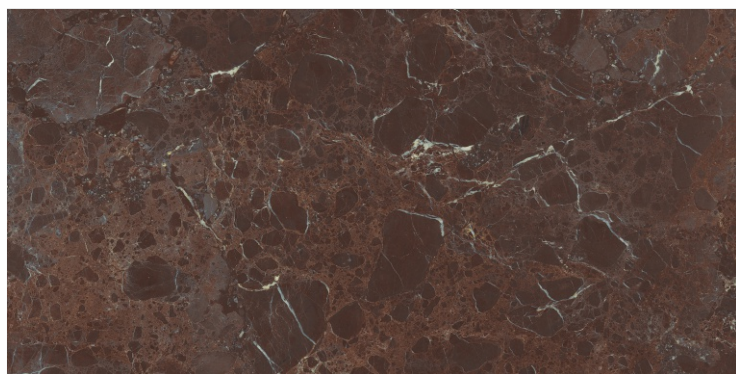

DARK
HIGHGLOSS

RANDOM

SELENE ROSSO

800X
1600MM

DARK
HIGHGLOSS

RANDOM

SELENE STEEL

800X
1600MM