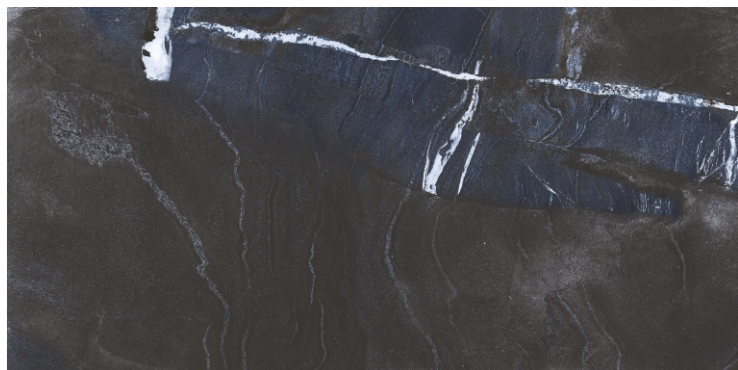

DARK
HIGHGLOSS

RANDOM

AVOCADO BLUE

800X
1600MM

DARK
HIGHGLOSS

RANDOM

BASIL BLUE

800X
1600MM