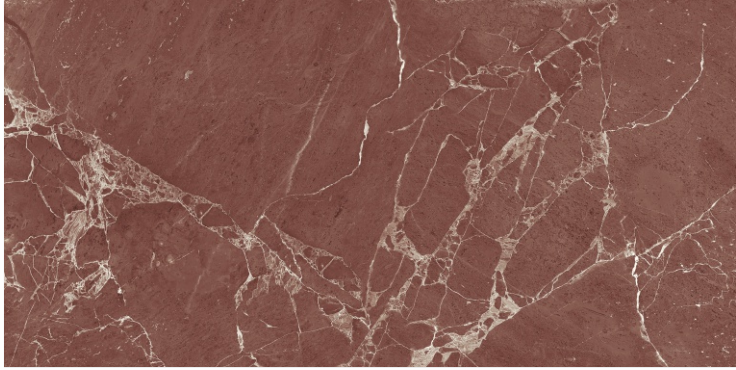

PARADISE RED

800X
1600MM

**DARK
HIGHGLOSS**

RANDOM