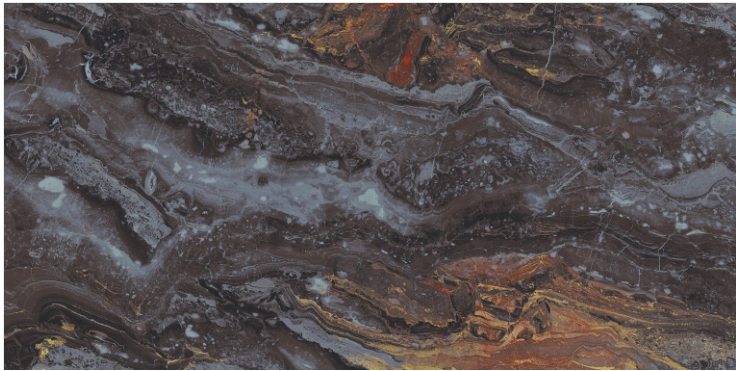

ORABICO NEGRO

800X
1600MM

**DARK
HIGHGLOSS**

RANDOM