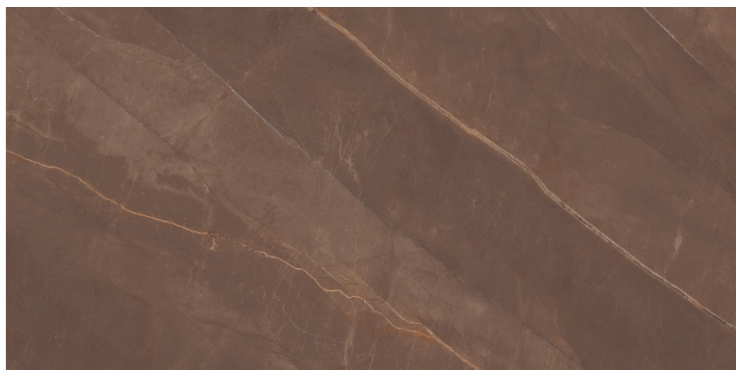

DARK
HIGHGLOSS

RANDOM

AVOCADO BLUE

800X
1600MM

DARK
HIGHGLOSS

RANDOM

BASIL BLUE

800X
1600MM