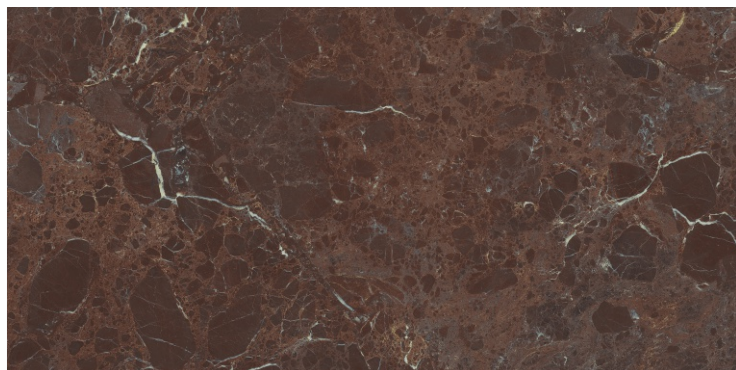

DARK
HIGHGLOSS

RANDOM

SELENE ROSSO

800X
1600MM

DARK
HIGHGLOSS

RANDOM

SELENE STEEL

800X
1600MM