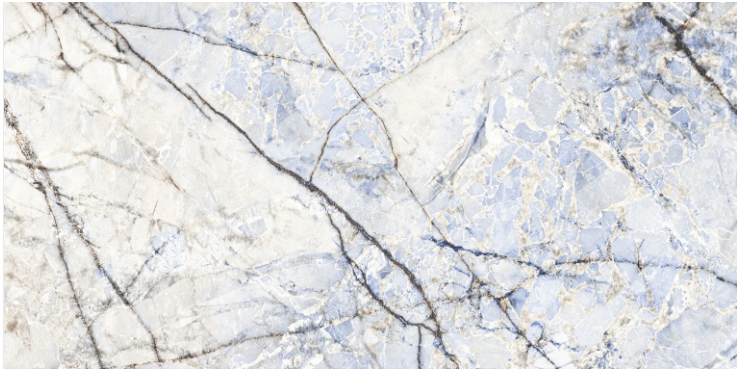

BASIL BLUE

800X
1600MM

DARK
HIGHGLOSS

RANDOM