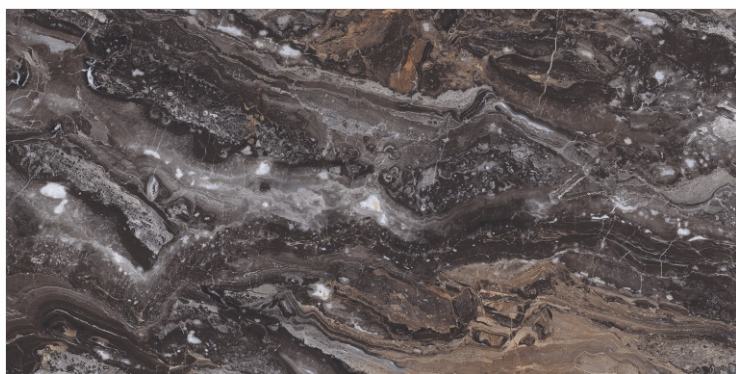

DARK
HIGHGLOSS

RANDOM

ORABICO BLACK

800X
1600MM

DARK
HIGHGLOSS

RANDOM

ORABICO NEGRO

800X
1600MM