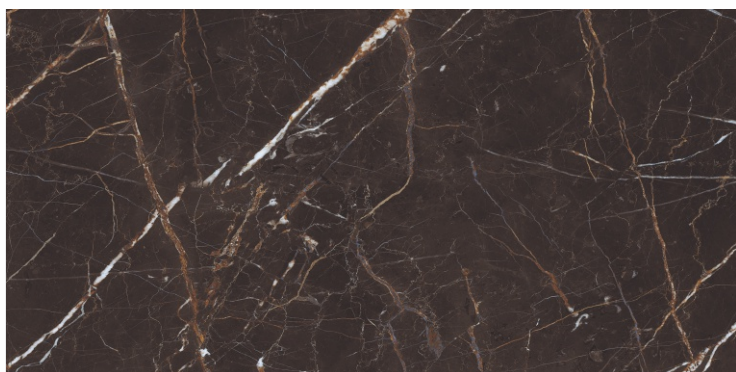

**DARK
HIGHGLOSS**

RANDOM

CANOVA AMBER

800X
1600MM

DARK
HIGHGLOSS

RANDOM

COSMIC BLACK

800X
1600MM