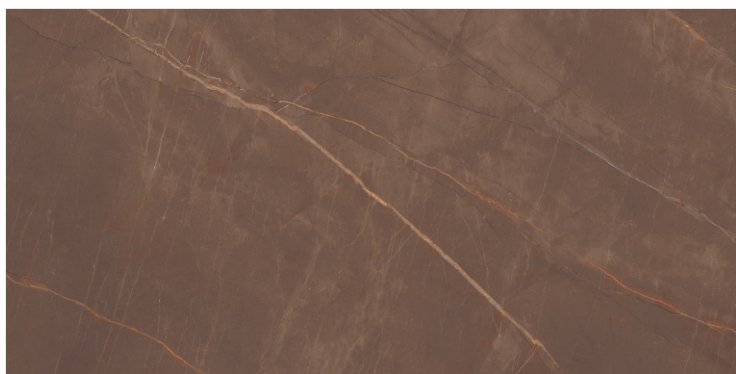

DARK
HIGHGLOSS

RANDOM

AVOCADO BLUE

800X
1600MM

DARK
HIGHGLOSS

RANDOM

BASIL BLUE

800X
1600MM