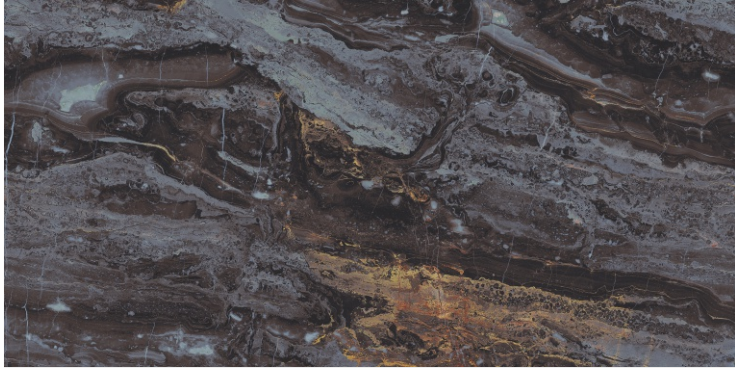

ORABICO NEGRO

800X
1600MM

**DARK
HIGHGLOSS**

RANDOM