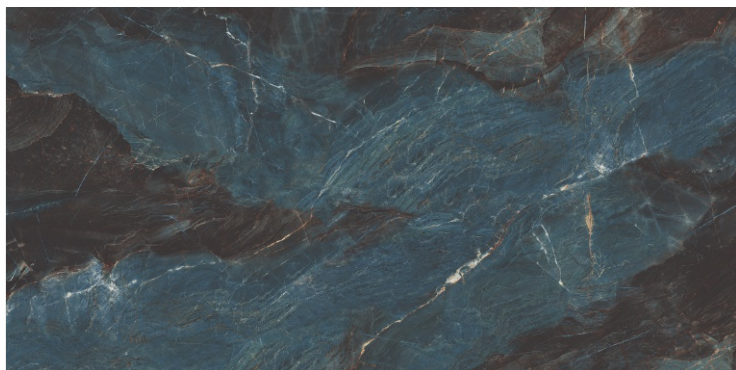

PULSE AQUA

800X
1600MM

DARK
HIGHGLOSS

RANDOM