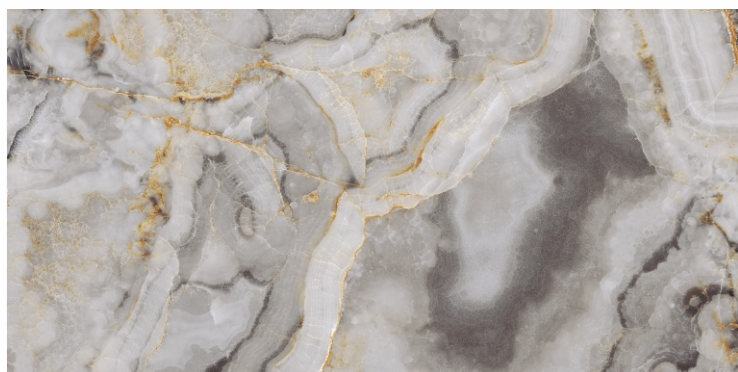

**DARK
HIGHGLOSS**

RANDOM

PETRACIA SILVER

800X
1600MM

DARK
HIGHGLOSS

RANDOM

PIZZORI AQUA

800X
1600MM