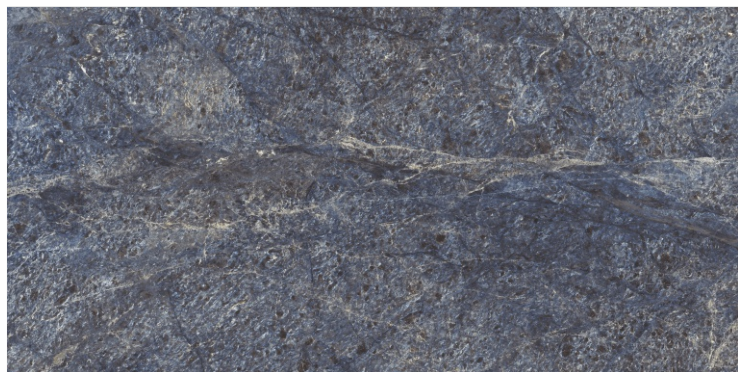

DARK
HIGHGLOSS

RANDOM

AMARULA BLUE

800X
1600MM

DARK
HIGHGLOSS

RANDOM

AMAZING GREEN

800X
1600MM