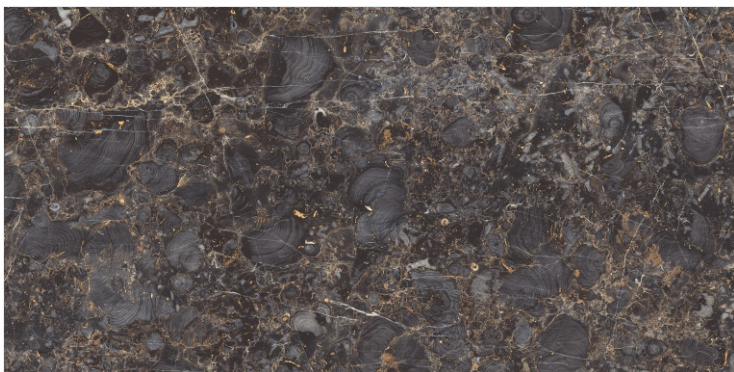

DARK
HIGHGLOSS

RANDOM

TITANO DENIM

800X
1600MM

DARK
HIGHGLOSS

RANDOM

VEGAS BLACK

800X
1600MM