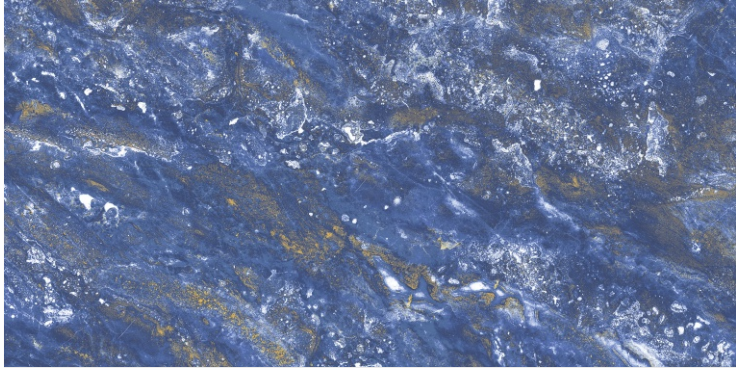

RIVER BLUE

800X
1600MM

DARK
HIGHGLOSS

RANDOM