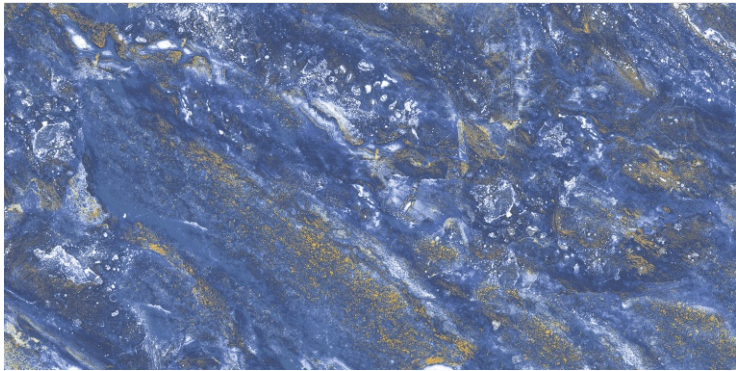

RIVER BLUE

800X
1600MM

DARK
HIGHGLOSS

RANDOM