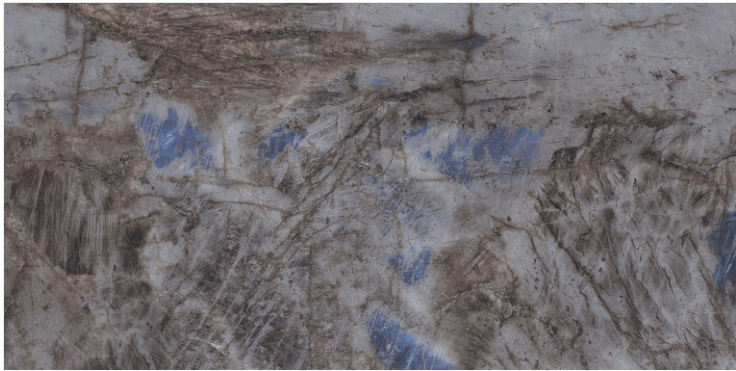

OPELO AZUL

800X
1600MM

DARK
HIGHGLOSS

RANDOM