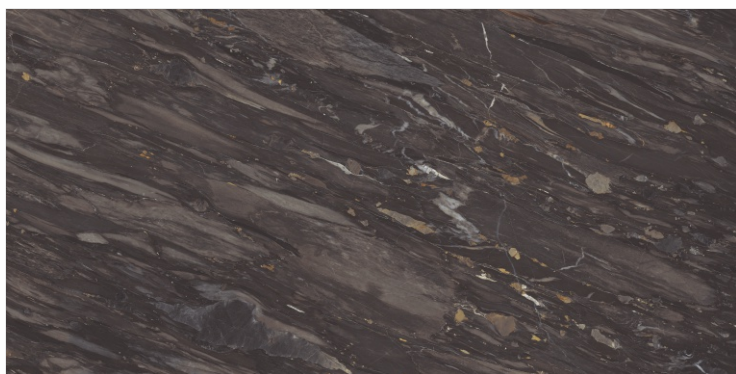

BLUZEE SAGE

800X
1600MM

DARK
HIGHGLOSS

RANDOM