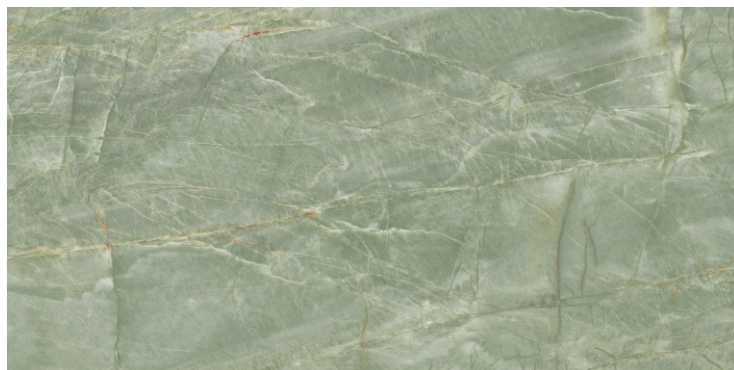

**DARK
HIGHGLOSS**

RANDOM

EMIRALD AQUA

800X
1600MM

DARK
HIGHGLOSS

RANDOM

FLORIAN ICE

800X
1600MM