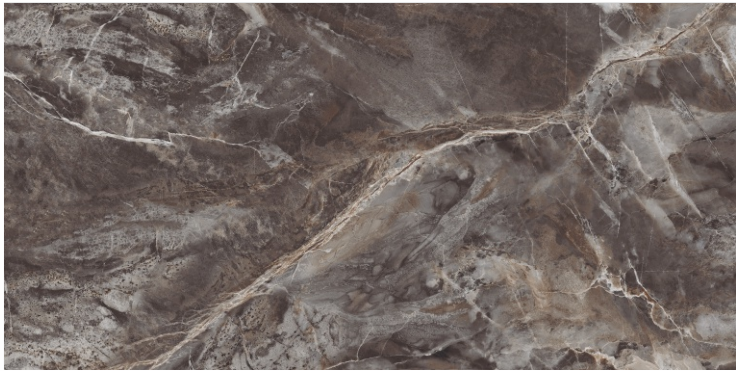

CAMLLOT NEON

800X
1600MM

**DARK
HIGHGLOSS**

RANDOM