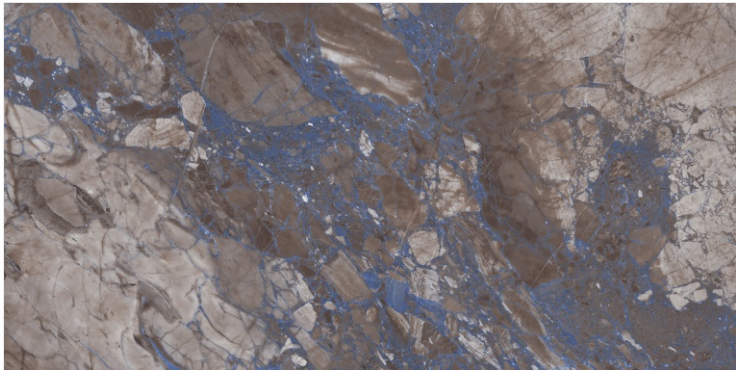

DARK
HIGHGLOSS

RANDOM

EAGLE BLUE

800X
1600MM

**DARK
HIGHGLOSS**

RANDOM

EAGLE BROWN

800X
1600MM