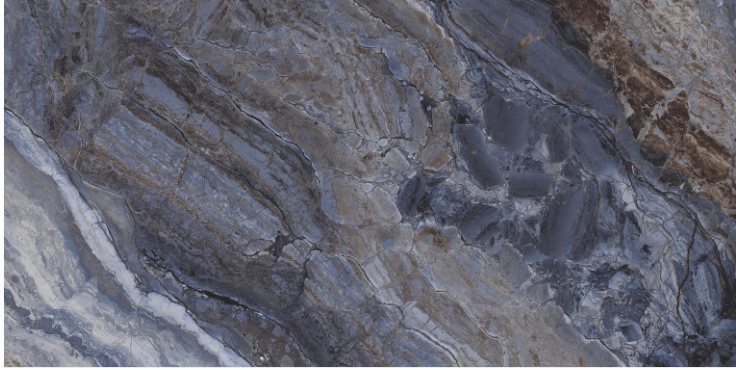

DARK
HIGHGLOSS

RANDOM

EAGLE BLUE

800X
1600MM

**DARK
HIGHGLOSS**

RANDOM

EAGLE BROWN

800X
1600MM