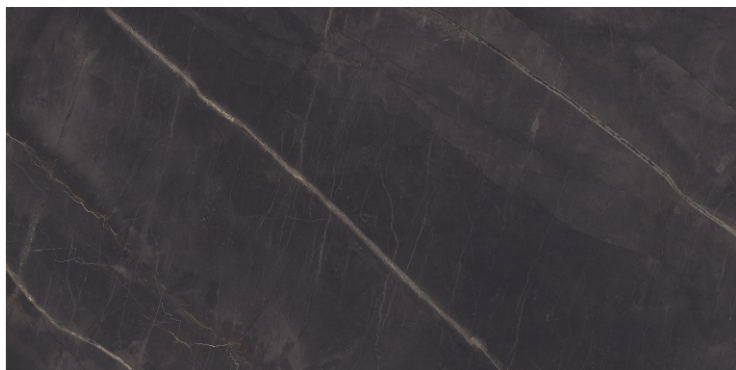

ARMA BLACK

800X
1600MM

DARK
HIGHGLOSS

RANDOM