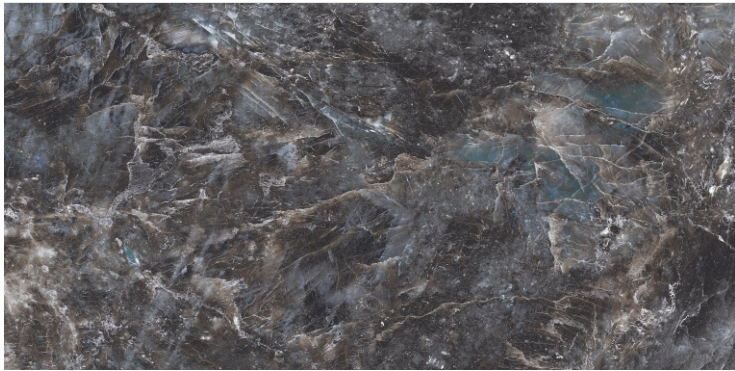

DARK
HIGHGLOSS

RANDOM

LEMOORIANO BLACK

800X
1600MM

DARK
HIGHGLOSS

RANDOM

LEMOORIANO GREEN

800X
1600MM