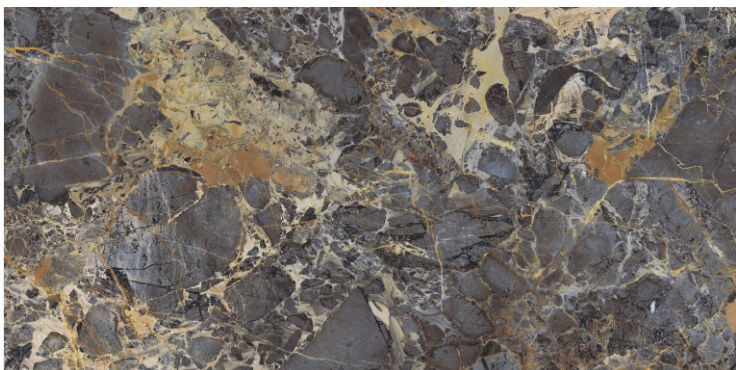

DARK
HIGHGLOSS

RANDOM

AMARULA BLUE

800X
1600MM

DARK
HIGHGLOSS

RANDOM

AMAZING GREEN

800X
1600MM

DARK
HIGHGLOSS

RANDOM

AMAZONITE LAVA NEGRO

800X
1600MM

DARK
HIGHGLOSS

RANDOM

AMAZONITE VERDE

800X
1600MM