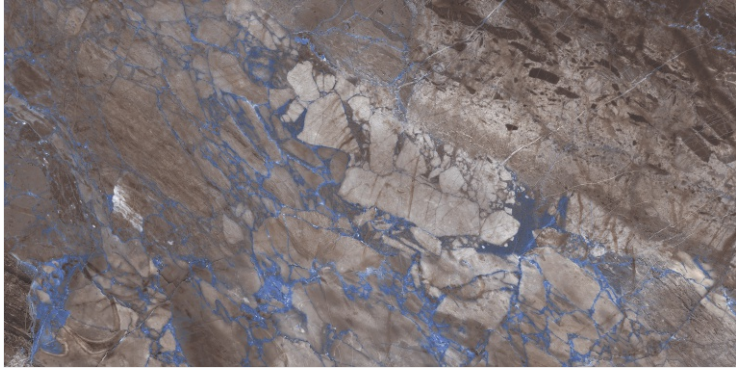

DARK
HIGHGLOSS

RANDOM

EAGLE BLUE

800X
1600MM

**DARK
HIGHGLOSS**

RANDOM

EAGLE BROWN

800X
1600MM