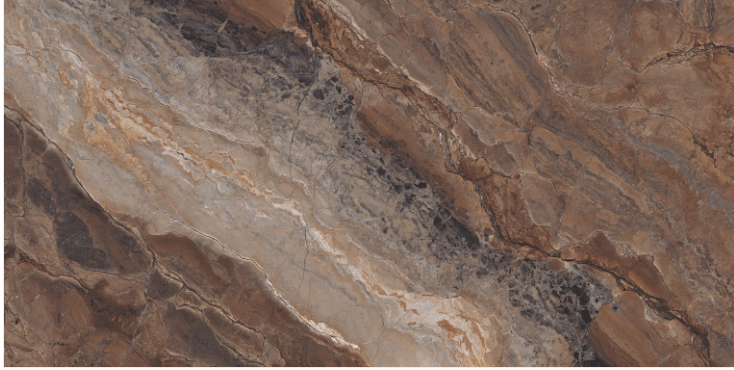

EAGLE BROWN

800X
1600MM

**DARK
HIGHGLOSS**

RANDOM