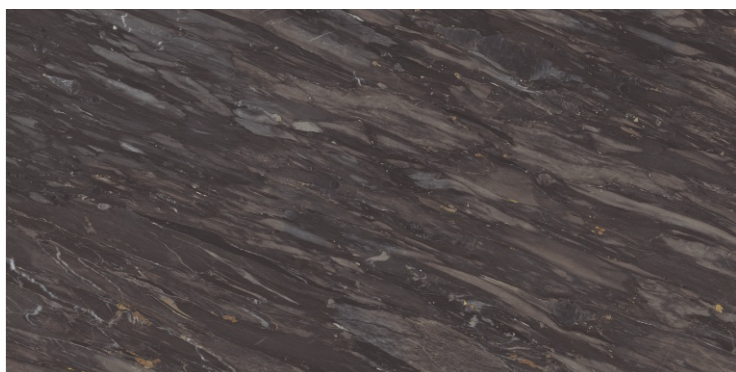

BLUZEE SAGE

800X
1600MM

DARK
HIGHGLOSS

RANDOM