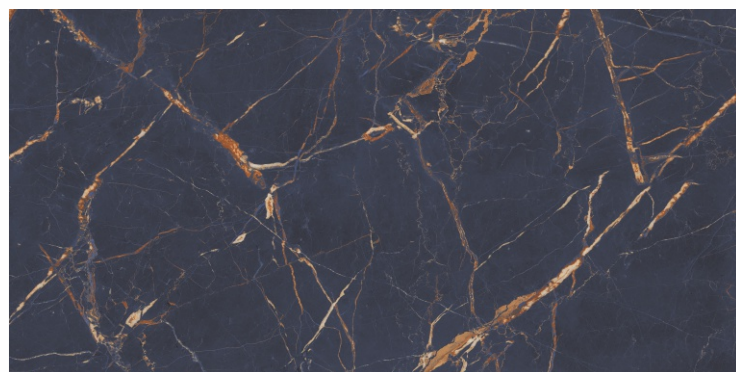

LAURENT BLUE

800X
1600MM

DARK
HIGHGLOSS

RANDOM