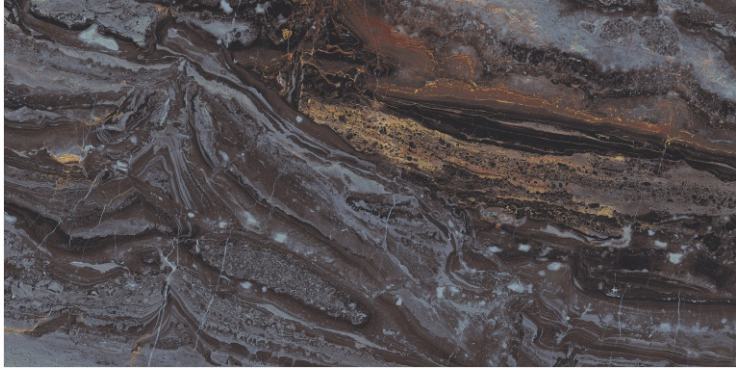

ORABICO NEGRO

800X
1600MM

**DARK
HIGHGLOSS**

RANDOM