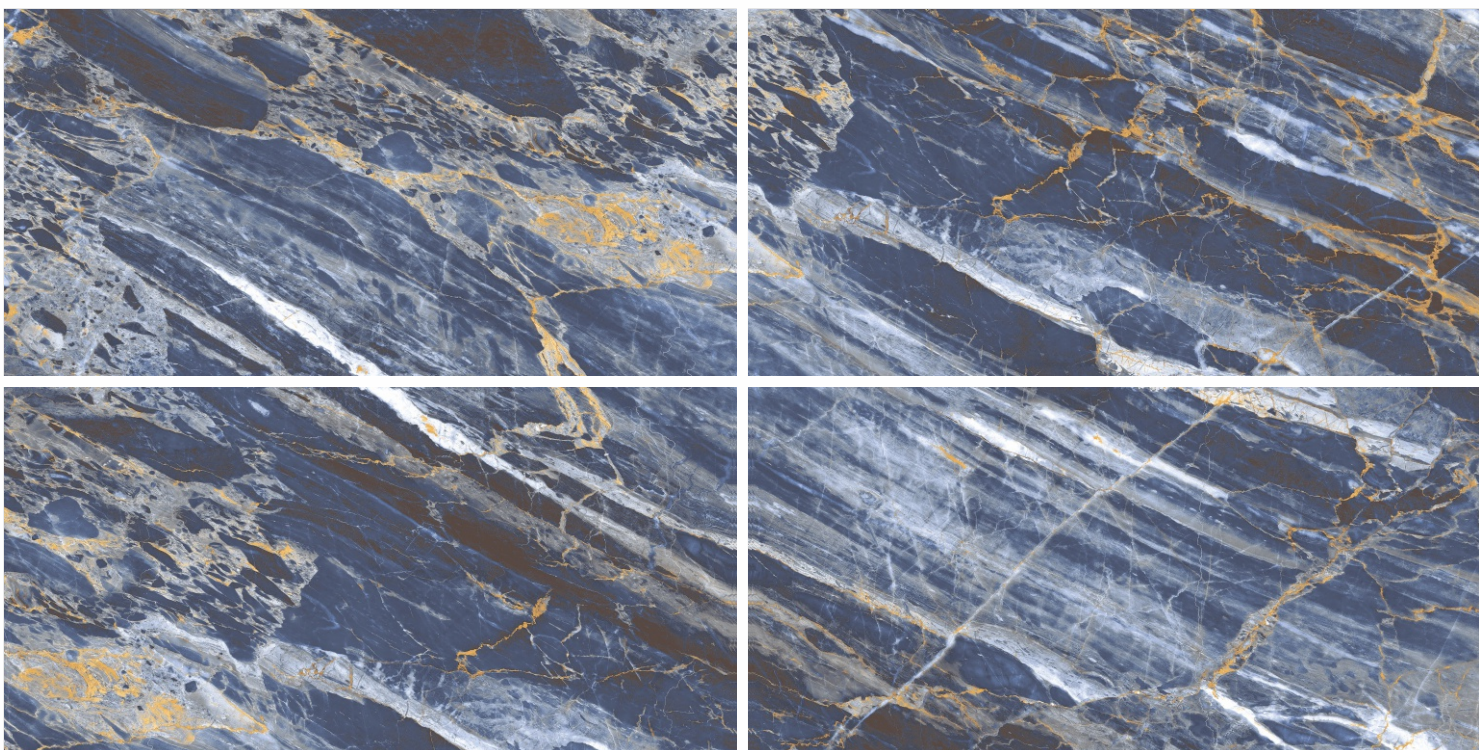

DARK
HIGHGLOSS

RANDOM

AMAZONITE LAVA NEGRO

800X
1600MM

DARK
HIGHGLOSS

RANDOM

AMAZONITE VERDE

800X
1600MM