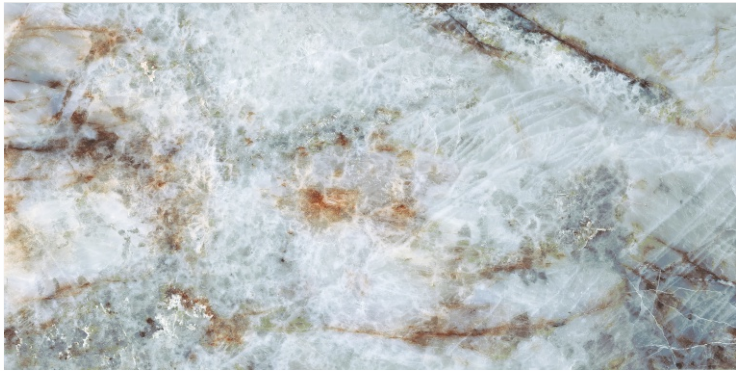

FLORIAN ICE

800X
1600MM

DARK
HIGHGLOSS

RANDOM