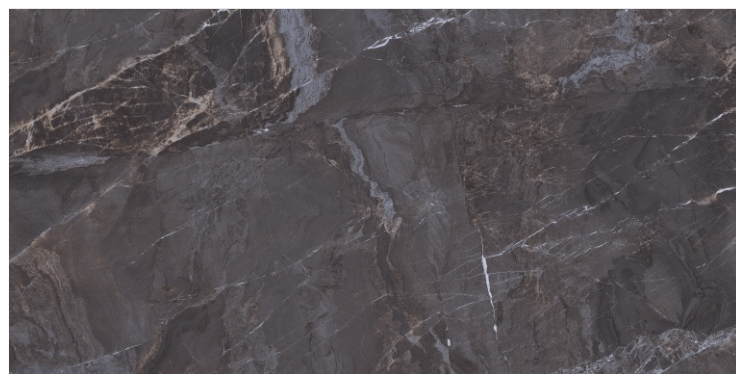

COSMIC BLACK

800X
1600MM

DARK
HIGHGLOSS

RANDOM