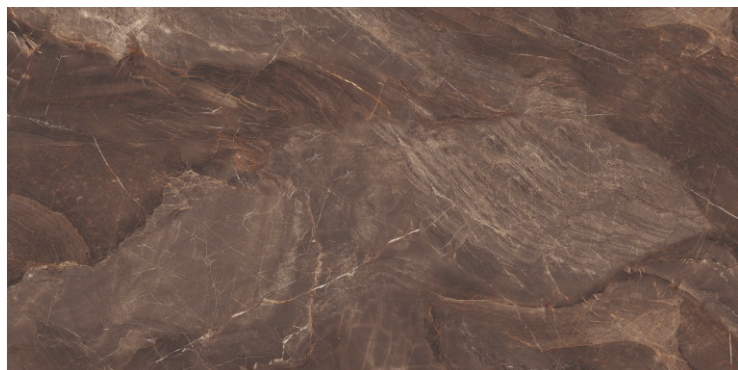

DARK
HIGHGLOSS

RANDOM

PULSE BROWN

800X
1600MM

DARK
HIGHGLOSS

RANDOM

RIVER BLUE

800X
1600MM