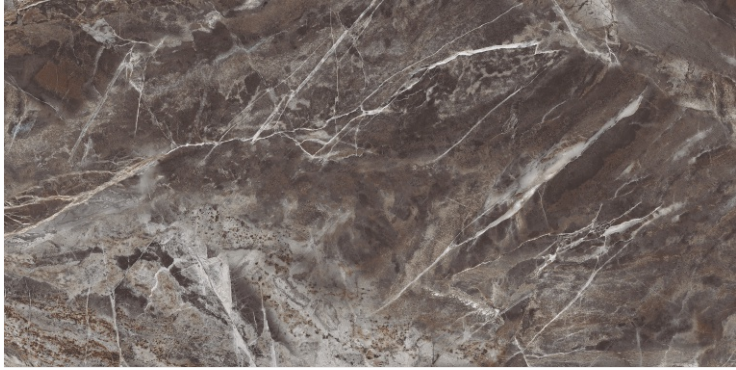

CAMLLOT NEON

800X
1600MM

**DARK
HIGHGLOSS**

RANDOM