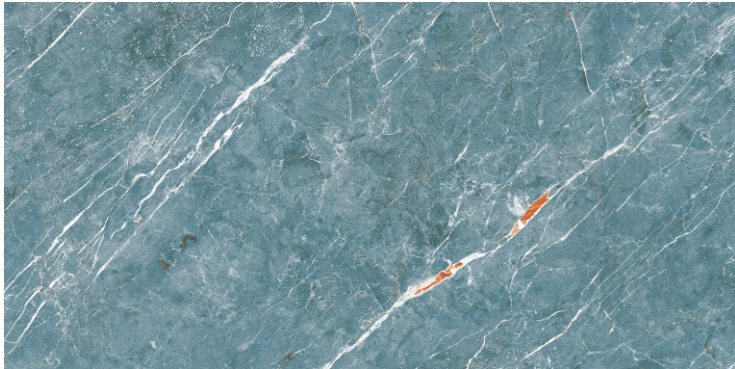

PIZZORI AQUA

800X
1600MM

**DARK
HIGHGLOSS**

RANDOM