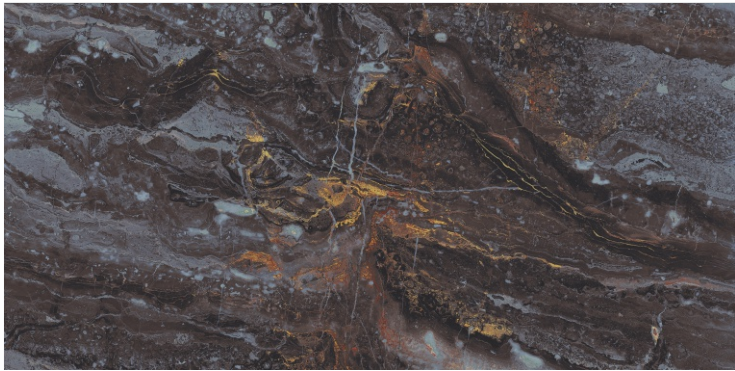

ORABICO NEGRO

800X
1600MM

**DARK
HIGHGLOSS**

RANDOM