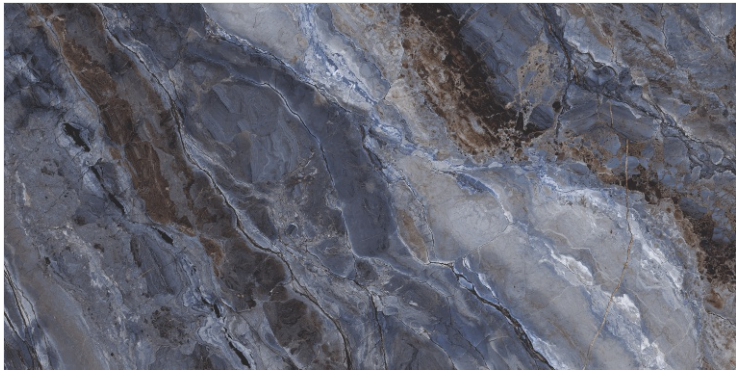

DARK
HIGHGLOSS

RANDOM

EAGLE BLUE

800X
1600MM

**DARK
HIGHGLOSS**

RANDOM

EAGLE BROWN

800X
1600MM