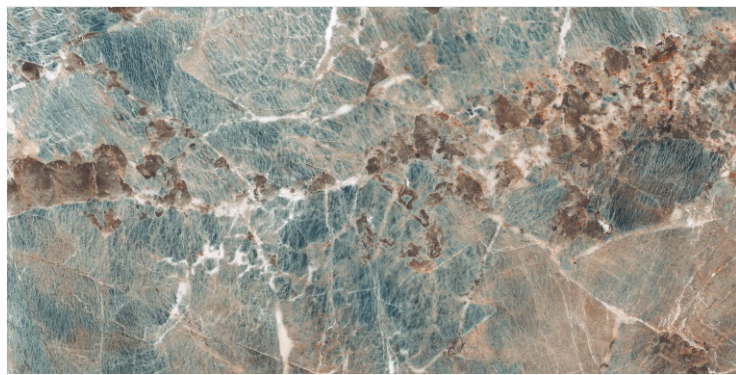

AMAZONITE VERDE

800X
1600MM

DARK
HIGHGLOSS

RANDOM