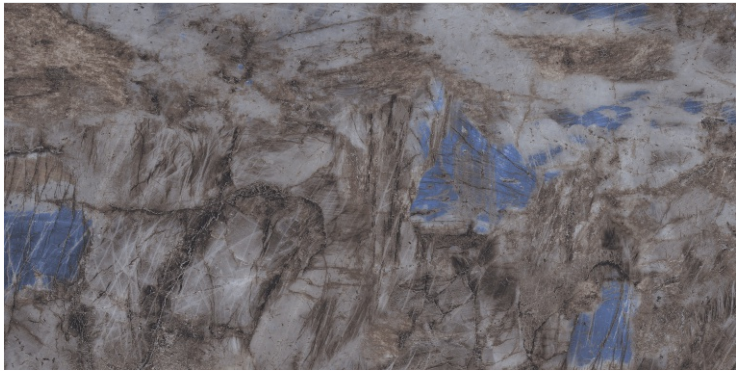

OPELO AZUL

800X
1600MM

DARK
HIGHGLOSS

RANDOM