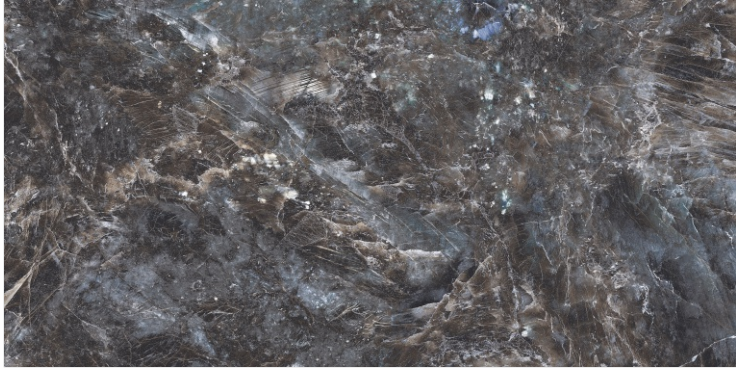

DARK
HIGHGLOSS

RANDOM

LEMOORIANO BLACK

800X
1600MM

DARK
HIGHGLOSS

RANDOM

LEMOORIANO GREEN

800X
1600MM