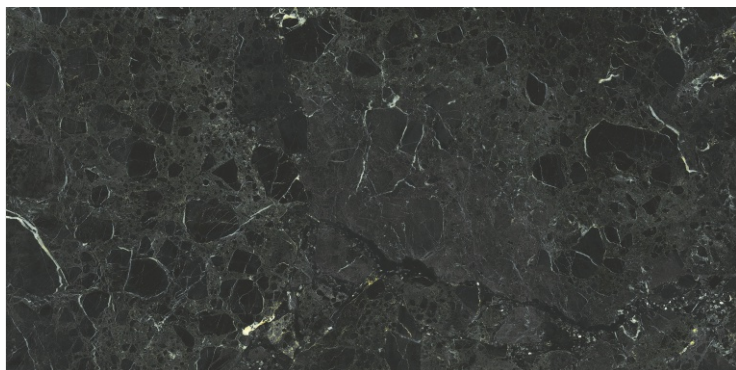

SELENE STEEL

800X
1600MM

DARK
HIGHGLOSS

RANDOM