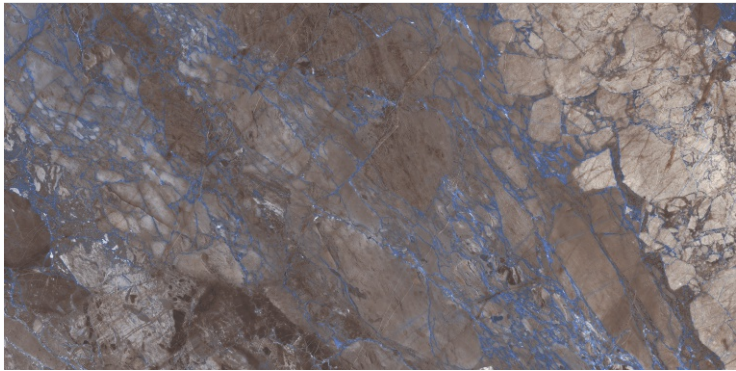

DARK
HIGHGLOSS

RANDOM

EAGLE BLUE

800X
1600MM

**DARK
HIGHGLOSS**

RANDOM

EAGLE BROWN

800X
1600MM