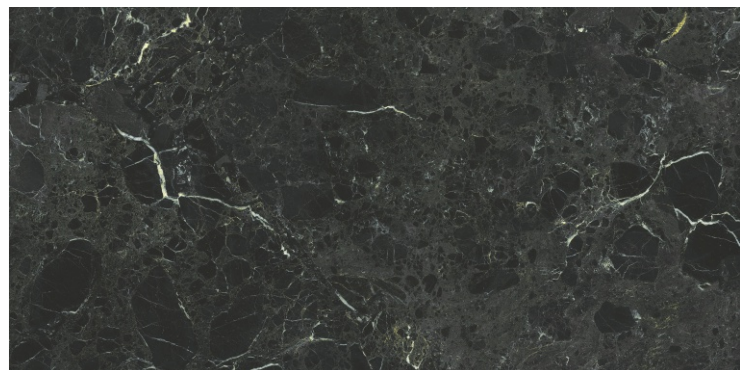

SELENE STEEL

800X
1600MM

DARK
HIGHGLOSS

RANDOM