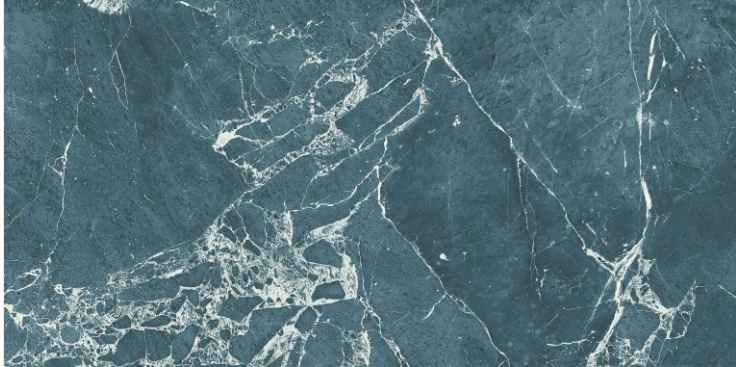

**DARK
HIGHGLOSS**

RANDOM

PARADISE AQUA

800X
1600MM

DARK
HIGHGLOSS

RANDOM

PARADISE RED

800X
1600MM