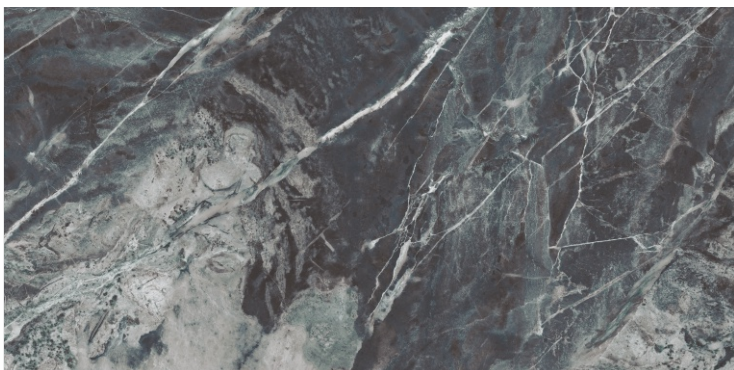

DARK
HIGHGLOSS

RANDOM

CAMELOT TORQUOISE

800X
1600MM

DARK
HIGHGLOSS

RANDOM

CAMLLOT NEON

800X
1600MM