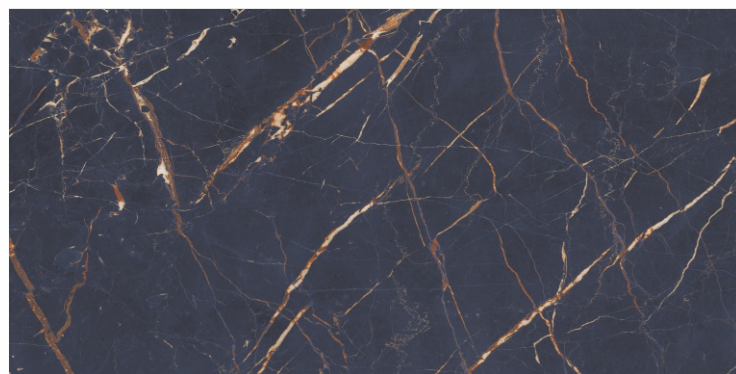

LAURENT BLUE

800X
1600MM

DARK
HIGHGLOSS

RANDOM