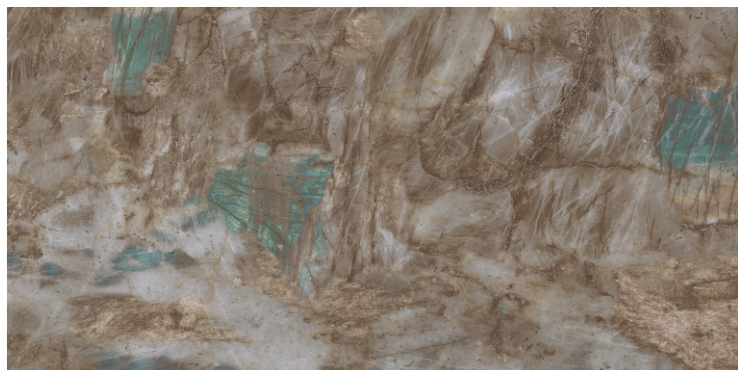

DARK
HIGHGLOSS

RANDOM

OPELO AQUA

800X
1600MM

DARK
HIGHGLOSS

RANDOM

OPELO AZUL

800X
1600MM