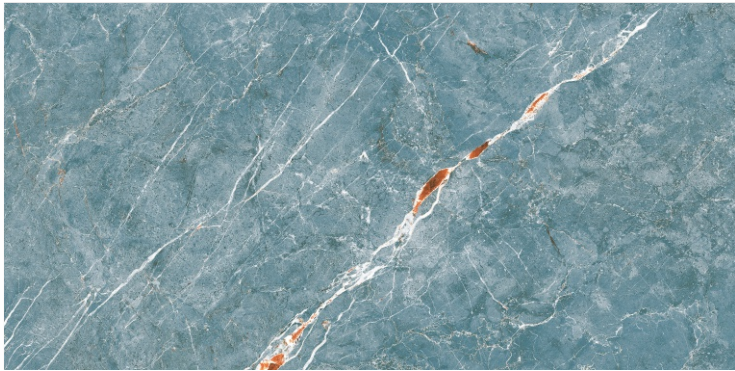

PIZZORI AQUA

800X
1600MM

**DARK
HIGHGLOSS**

RANDOM