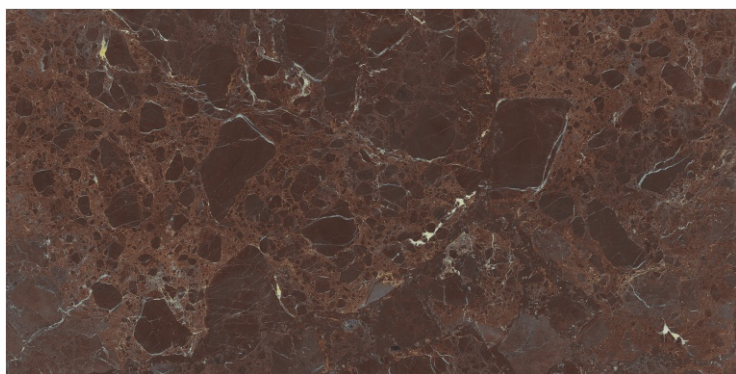

DARK
HIGHGLOSS

RANDOM

SELENE ROSSO

800X
1600MM

DARK
HIGHGLOSS

RANDOM

SELENE STEEL

800X
1600MM