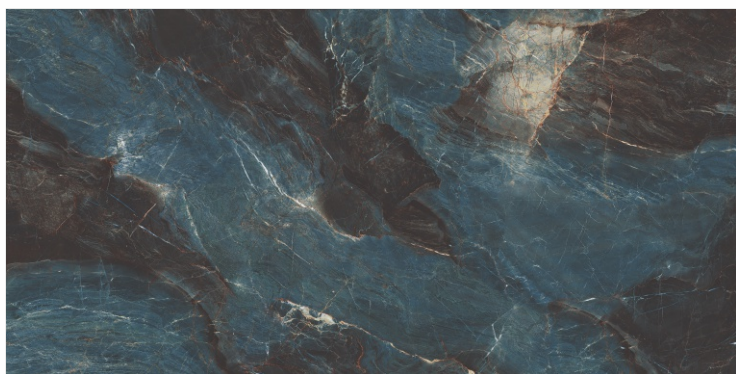

PULSE AQUA

800X
1600MM

DARK
HIGHGLOSS

RANDOM