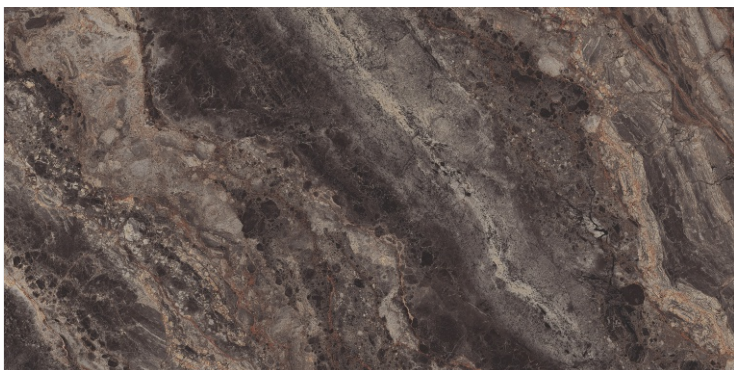

VEGAS BLACK

800X
1600MM

**DARK
HIGHGLOSS**

RANDOM