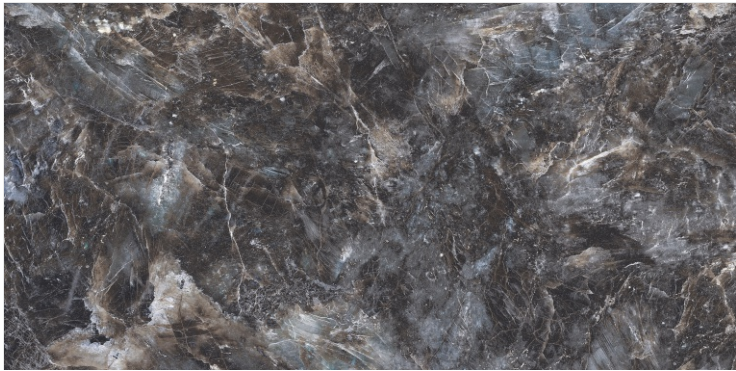

DARK
HIGHGLOSS

RANDOM

LEMOORIANO BLACK

800X
1600MM

DARK
HIGHGLOSS

RANDOM

LEMOORIANO GREEN

800X
1600MM