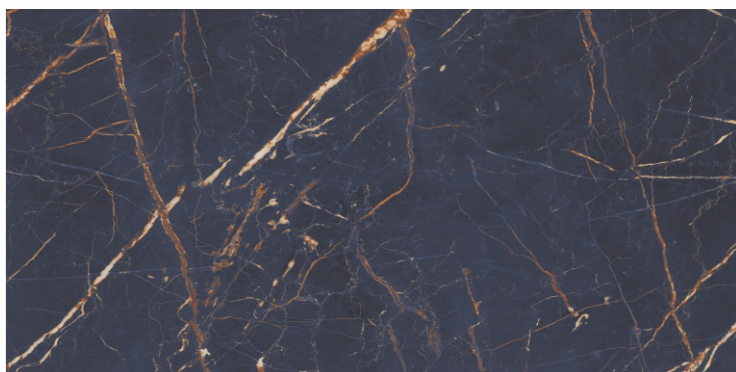

LAURENT BLUE

800X
1600MM

DARK
HIGHGLOSS

RANDOM