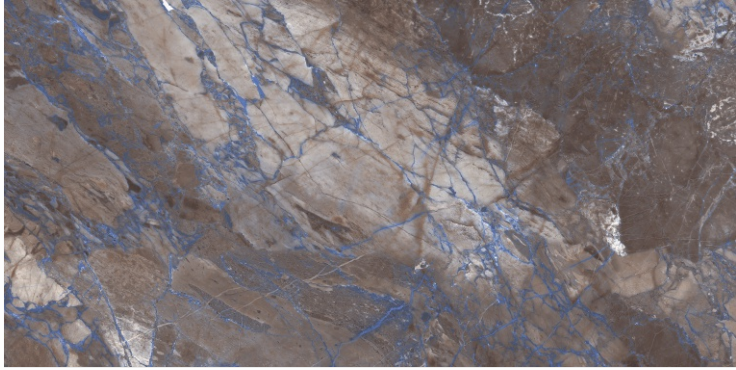

DARK
HIGHGLOSS

RANDOM

EAGLE BLUE

800X
1600MM

**DARK
HIGHGLOSS**

RANDOM

EAGLE BROWN

800X
1600MM