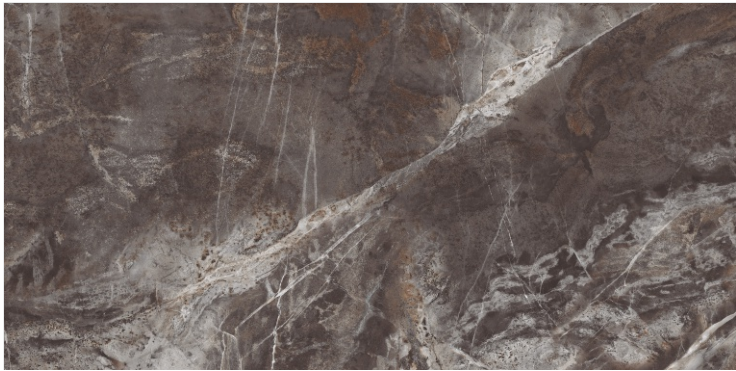

CAMLLOT NEON

800X
1600MM

**DARK
HIGHGLOSS**

RANDOM