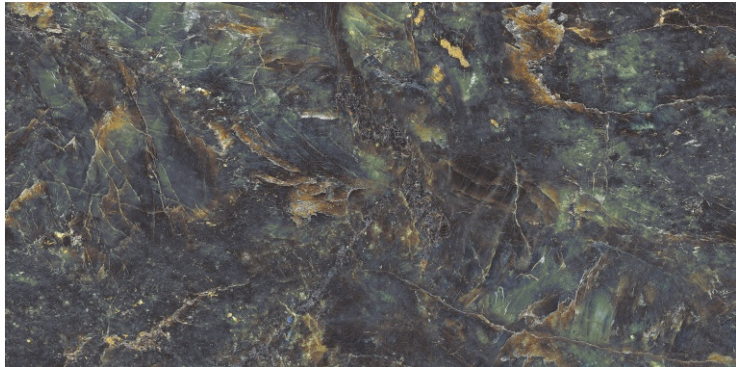

DARK
HIGHGLOSS

RANDOM

LEMOORIANO STEEL

800X
1600MM

**DARK
HIGHGLOSS**

RANDOM

LIVON CHOCO

800X
1600MM