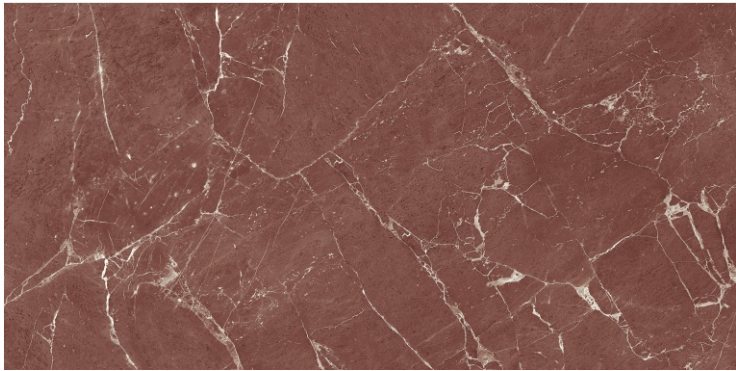

PARADISE RED

800X
1600MM

**DARK
HIGHGLOSS**

RANDOM