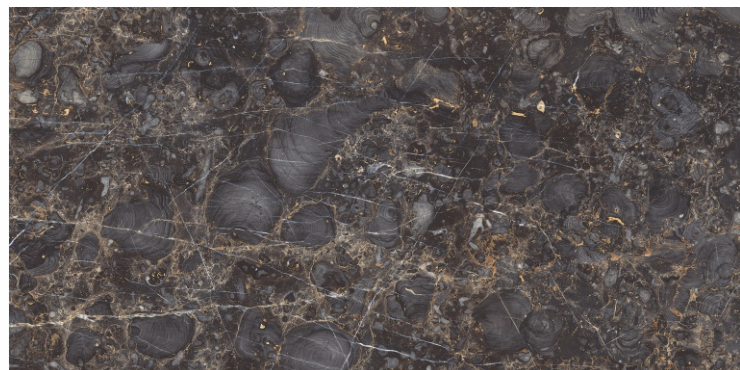

DARK
HIGHGLOSS

RANDOM

TITANO DENIM

800X
1600MM

DARK
HIGHGLOSS

RANDOM

VEGAS BLACK

800X
1600MM