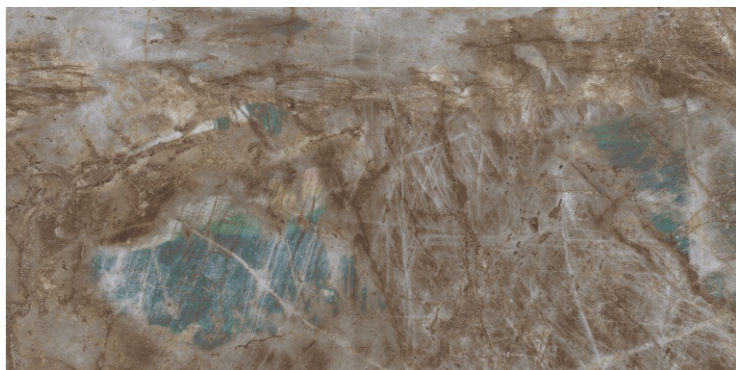

DARK
HIGHGLOSS

RANDOM

OPELO AQUA

800X
1600MM

DARK
HIGHGLOSS

RANDOM

OPELO AZUL

800X
1600MM