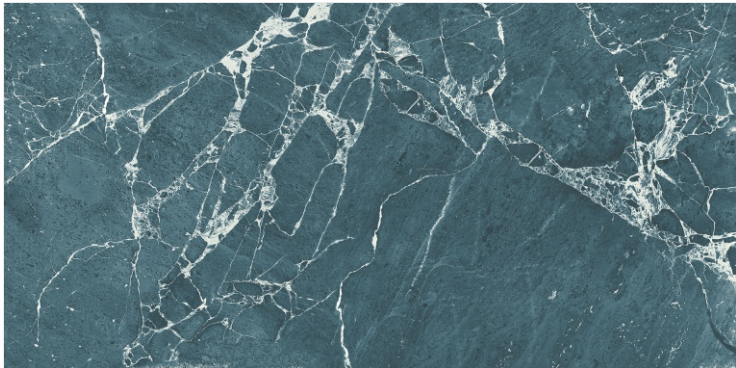

**DARK
HIGHGLOSS**

RANDOM

PARADISE AQUA

800X
1600MM

DARK
HIGHGLOSS

RANDOM

PARADISE RED

800X
1600MM