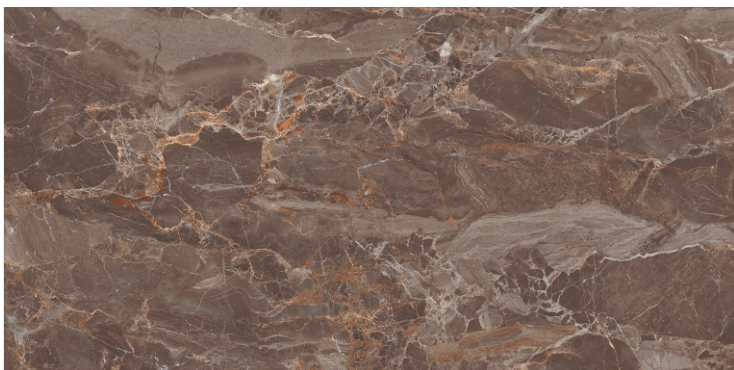

LIVON CHOCO

800X
1600MM

**DARK
HIGHGLOSS**

RANDOM