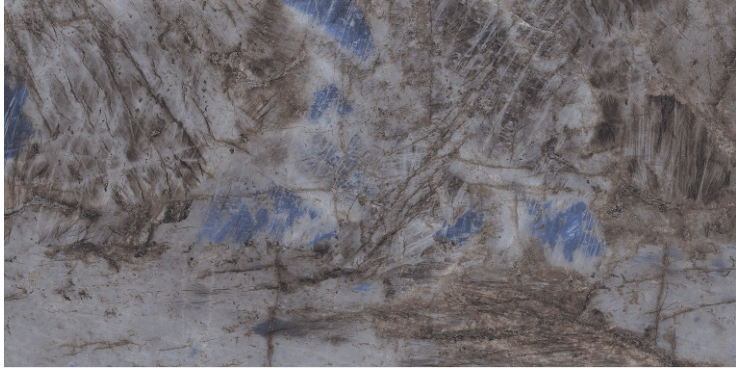

OPELO AZUL

800X
1600MM

DARK
HIGHGLOSS

RANDOM