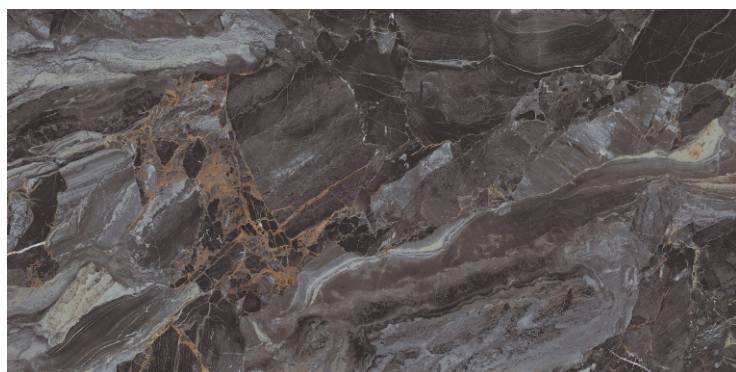

**DARK
HIGHGLOSS**

RANDOM

LIVON NERO

800X
1600MM

DARK
HIGHGLOSS

RANDOM

LUSH FOREST

800X
1600MM