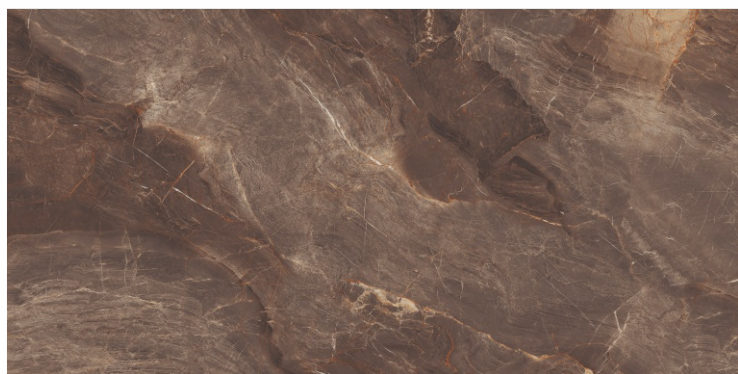

DARK
HIGHGLOSS

RANDOM

PULSE BROWN

800X
1600MM

DARK
HIGHGLOSS

RANDOM

RIVER BLUE

800X
1600MM