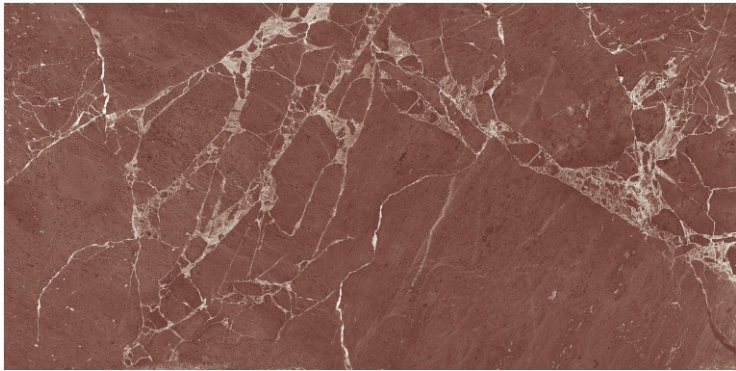

PARADISE RED

800X
1600MM

**DARK
HIGHGLOSS**

RANDOM