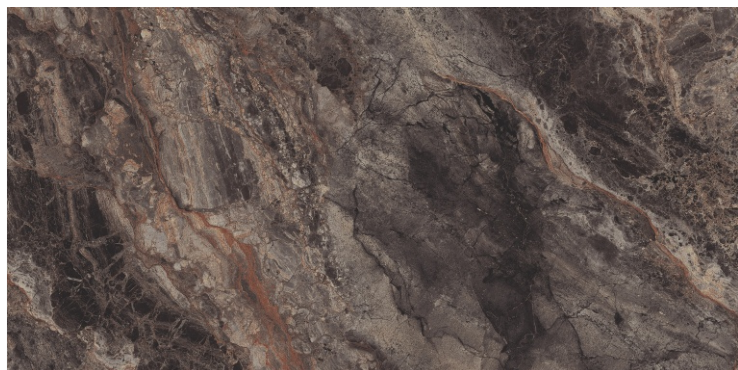

VEGAS BLACK

800X
1600MM

**DARK
HIGHGLOSS**

RANDOM