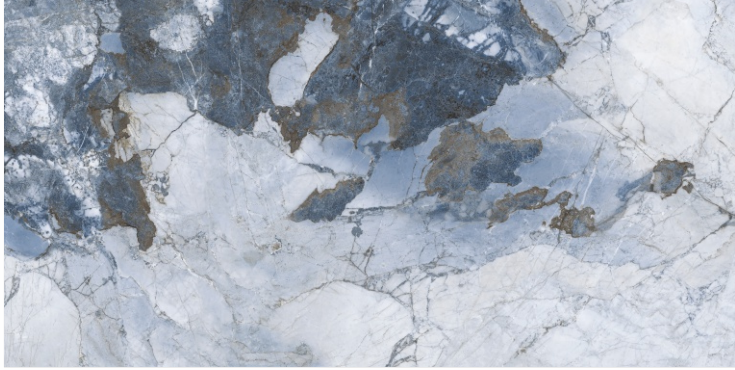

**DARK
HIGHGLOSS**

RANDOM

NORDIC BLUE

800X
1600MM

**DARK
HIGHGLOSS**

RANDOM

ONYX ROSE

800X
1600MM