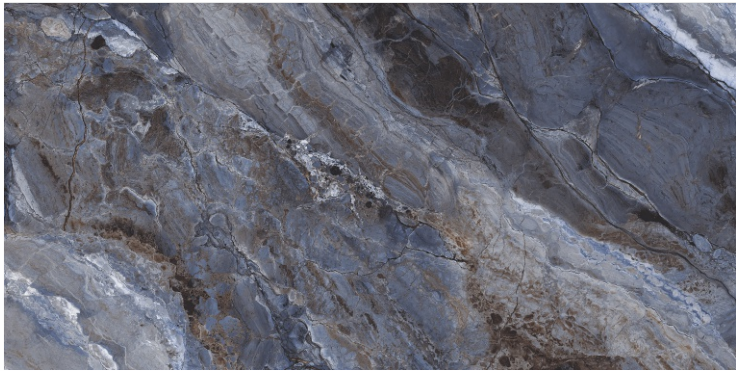

DARK
HIGHGLOSS

RANDOM

EAGLE BLUE

800X
1600MM

**DARK
HIGHGLOSS**

RANDOM

EAGLE BROWN

800X
1600MM