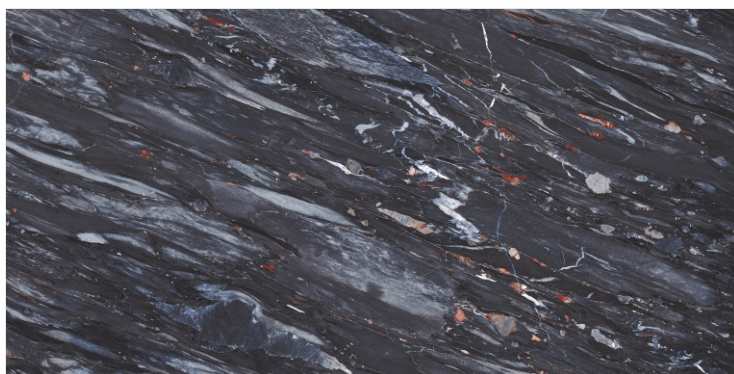

BLUZEE CRYSTAL

800X
1600MM

DARK
HIGHGLOSS

RANDOM