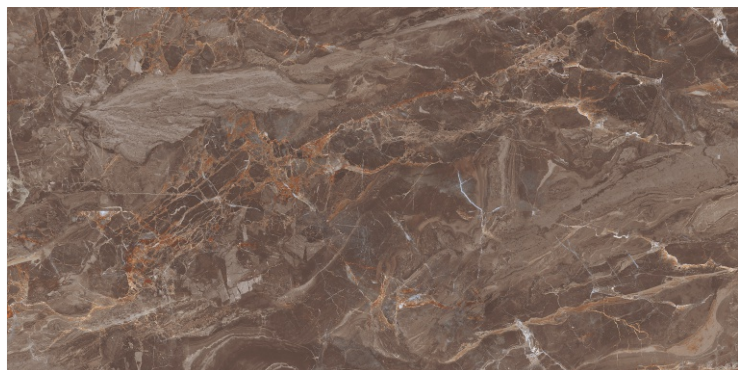

LIVON CHOCO

800X
1600MM

**DARK
HIGHGLOSS**

RANDOM