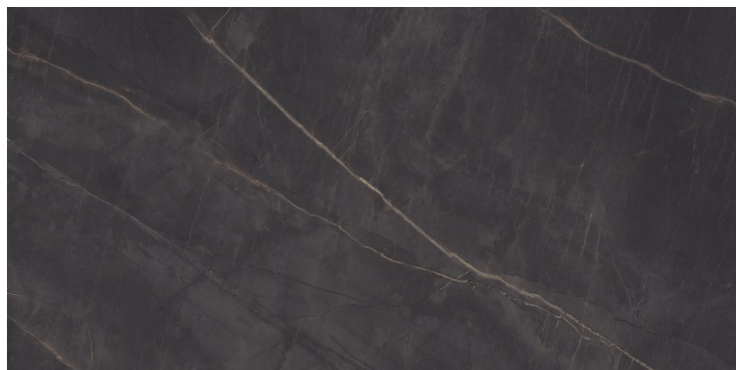

ARMA BLACK

800X
1600MM

DARK
HIGHGLOSS

RANDOM