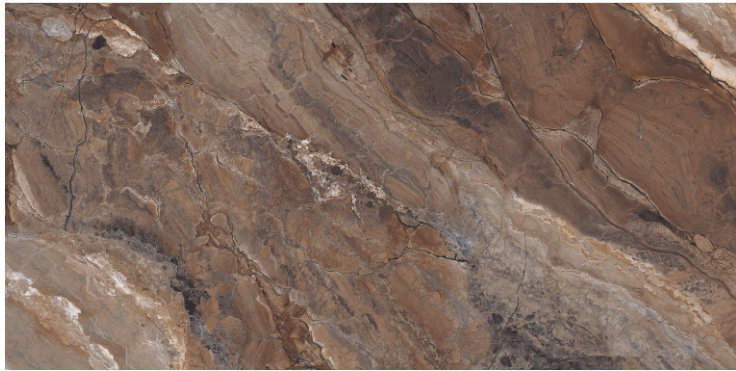

EAGLE BROWN

800X
1600MM

**DARK
HIGHGLOSS**

RANDOM