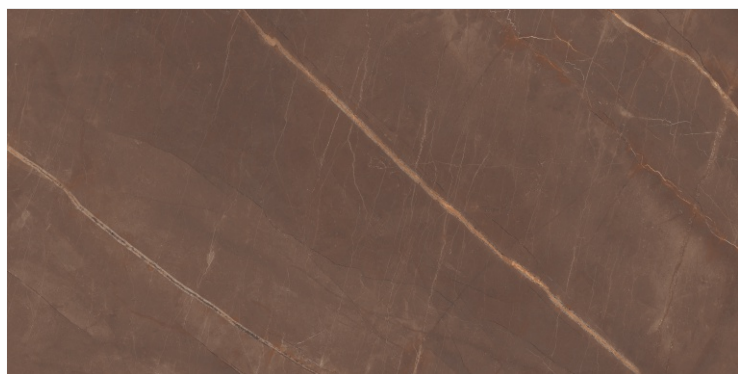

DARK
HIGHGLOSS

RANDOM

AVOCADO BLUE

800X
1600MM

DARK
HIGHGLOSS

RANDOM

BASIL BLUE

800X
1600MM