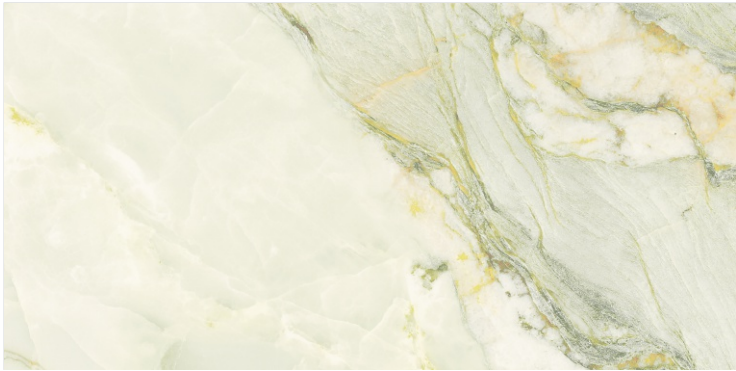

LUSH FOREST

800X
1600MM

DARK
HIGHGLOSS

RANDOM