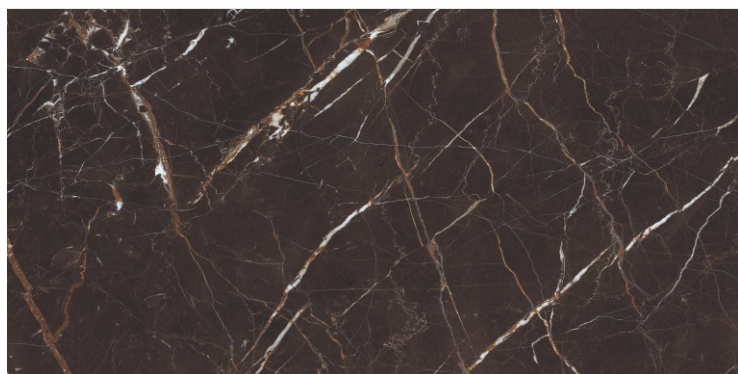

**DARK
HIGHGLOSS**

RANDOM

CANOVA AMBER

800X
1600MM

DARK
HIGHGLOSS

RANDOM

COSMIC BLACK

800X
1600MM