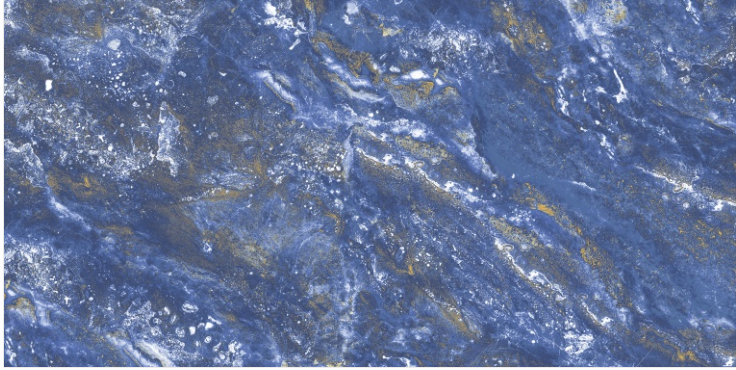

RIVER BLUE

800X
1600MM

DARK
HIGHGLOSS

RANDOM