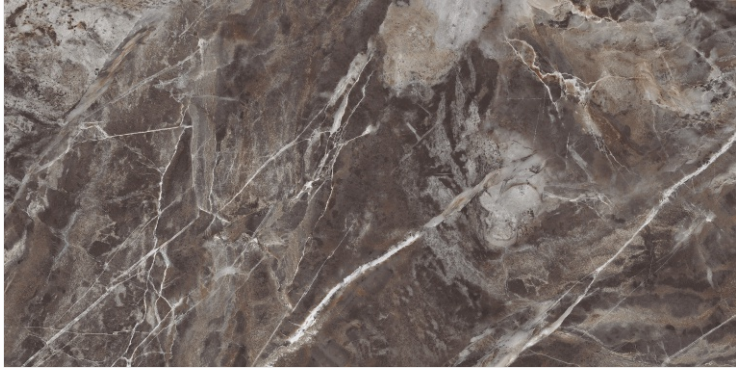

**DARK
HIGHGLOSS**

RANDOM

CANOVA AMBER

800X
1600MM

DARK
HIGHGLOSS

RANDOM

COSMIC BLACK

800X
1600MM