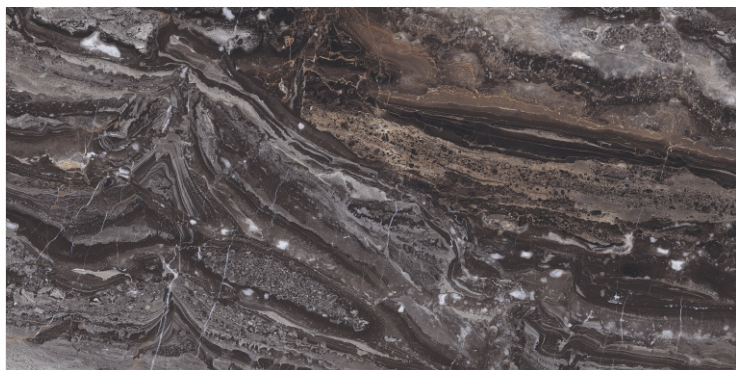

DARK
HIGHGLOSS

RANDOM

ORABICO BLACK

800X
1600MM

DARK
HIGHGLOSS

RANDOM

ORABICO NEGRO

800X
1600MM