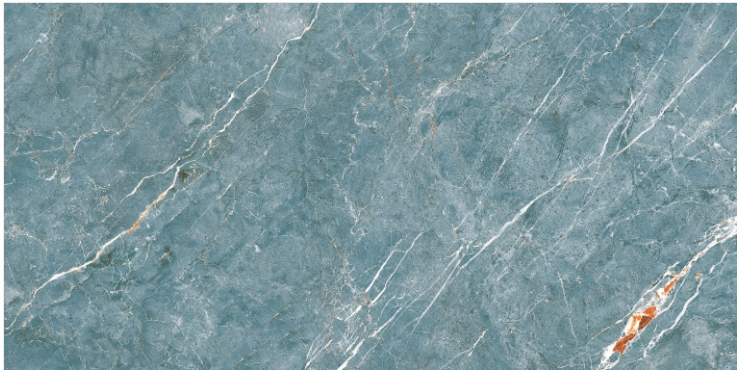

PIZZORI AQUA

800X
1600MM

**DARK
HIGHGLOSS**

RANDOM