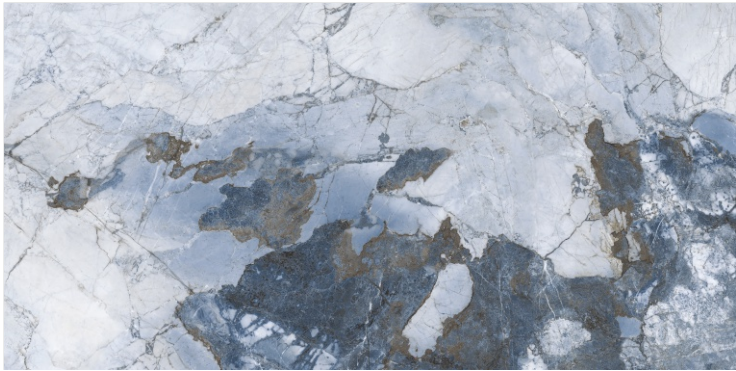

**DARK
HIGHGLOSS**

RANDOM

NORDIC BLUE

800X
1600MM

**DARK
HIGHGLOSS**

RANDOM

ONYX ROSE

800X
1600MM