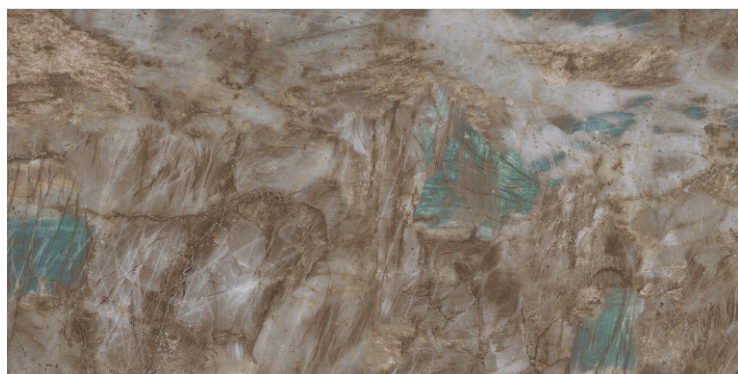

DARK
HIGHGLOSS

RANDOM

OPELO AQUA

800X
1600MM

DARK
HIGHGLOSS

RANDOM

OPELO AZUL

800X
1600MM