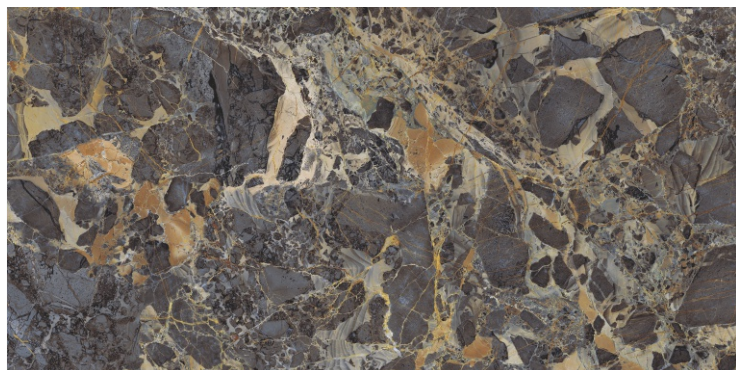

DARK
HIGHGLOSS

RANDOM

AMARULA BLUE

800X
1600MM

DARK
HIGHGLOSS

RANDOM

AMAZING GREEN

800X
1600MM