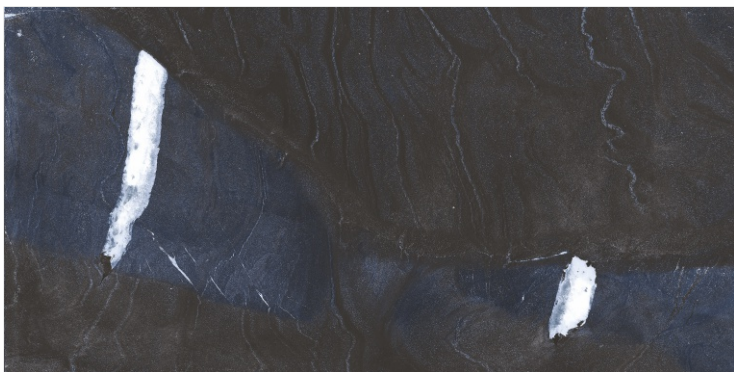

DARK
HIGHGLOSS

RANDOM

AVOCADO BLUE

800X
1600MM

DARK
HIGHGLOSS

RANDOM

BASIL BLUE

800X
1600MM