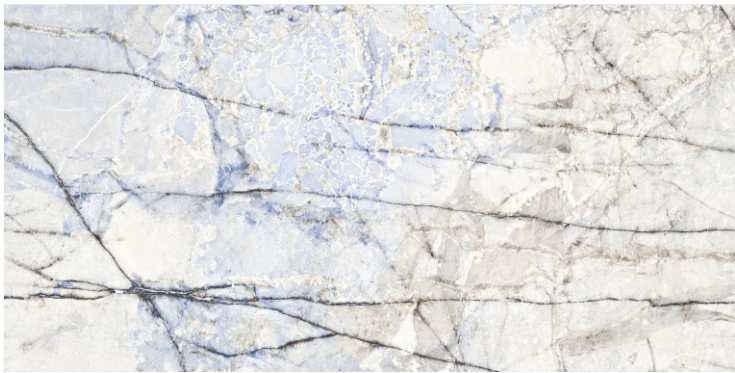

BASIL BLUE

800X
1600MM

DARK
HIGHGLOSS

RANDOM