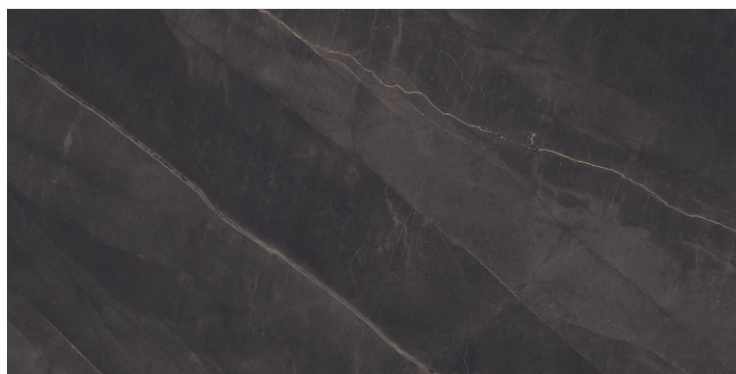

ARMA BLACK

800X
1600MM

DARK
HIGHGLOSS

RANDOM