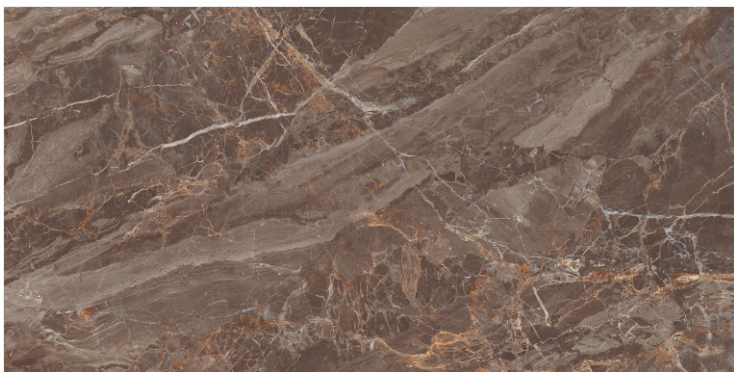

LIVON CHOCO

800X
1600MM

**DARK
HIGHGLOSS**

RANDOM