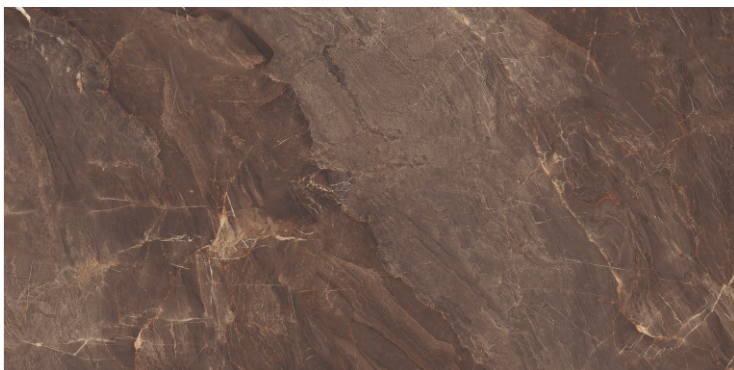

DARK
HIGHGLOSS

RANDOM

PULSE BROWN

800X
1600MM

DARK
HIGHGLOSS

RANDOM

RIVER BLUE

800X
1600MM