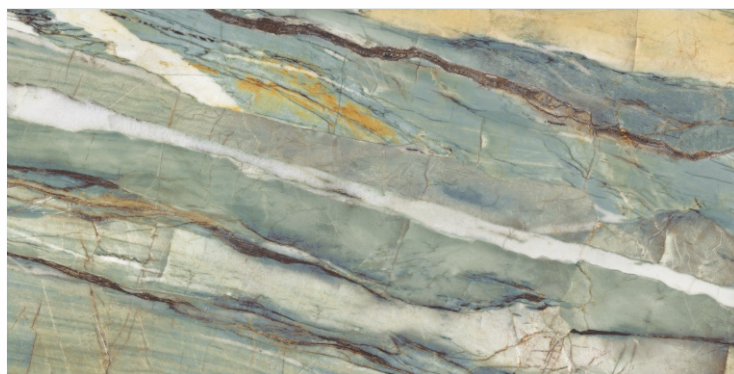

AMAZING GREEN

800X
1600MM

DARK
HIGHGLOSS

RANDOM