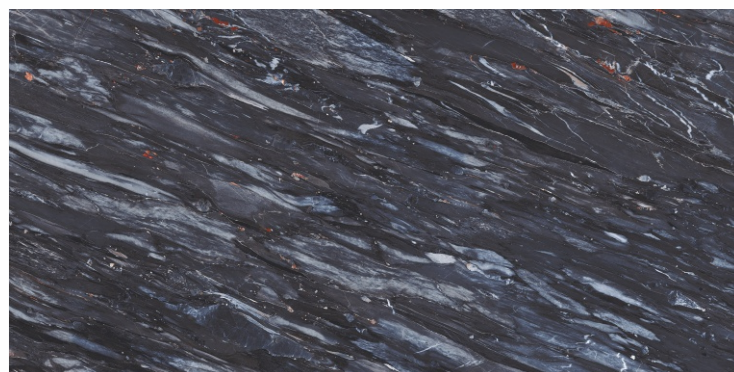

DARK
HIGHGLOSS

RANDOM

BLUZEE CRYSTAL

800X
1600MM

DARK
HIGHGLOSS

RANDOM

BLUZEE SAGE

800X
1600MM