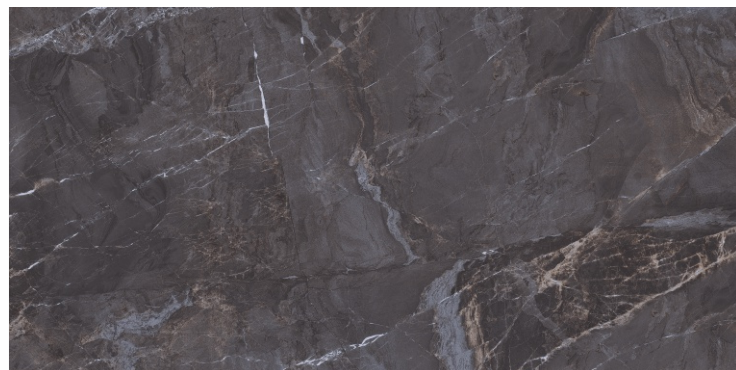

COSMIC BLACK

800X
1600MM

DARK
HIGHGLOSS

RANDOM