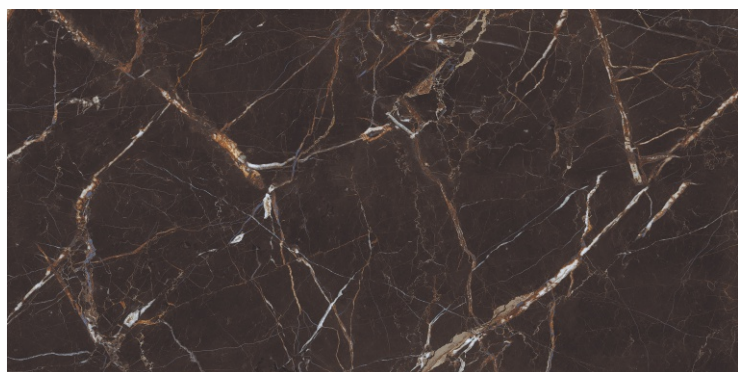

**DARK
HIGHGLOSS**

RANDOM

CANOVA AMBER

800X
1600MM

DARK
HIGHGLOSS

RANDOM

COSMIC BLACK

800X
1600MM