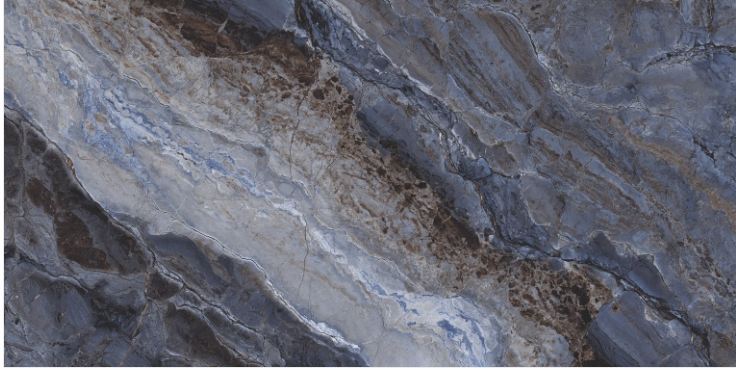

DARK
HIGHGLOSS

RANDOM

EAGLE BLUE

800X
1600MM

**DARK
HIGHGLOSS**

RANDOM

EAGLE BROWN

800X
1600MM