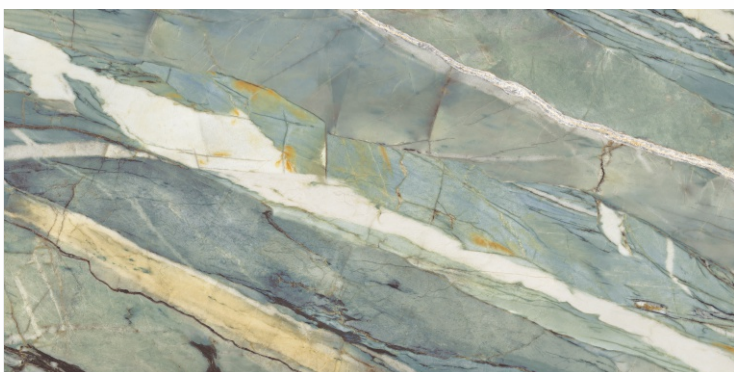

AMAZING GREEN

800X
1600MM

DARK
HIGHGLOSS

RANDOM