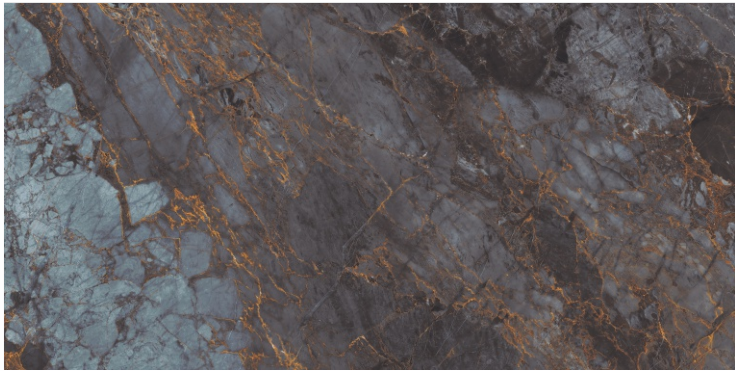

DRAGO AQUA

800X
1600MM

**DARK
HIGHGLOSS**

RANDOM