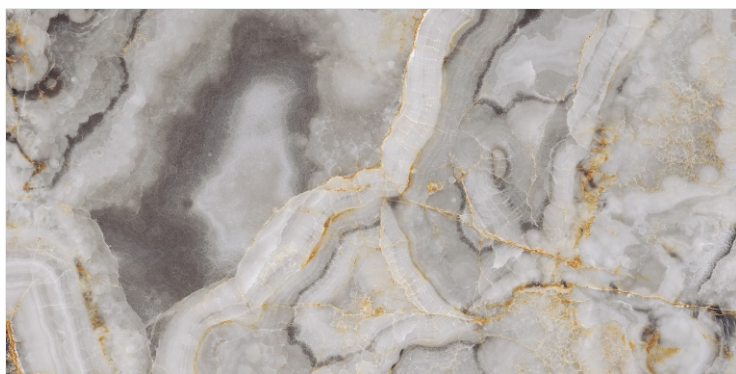

**DARK
HIGHGLOSS**

RANDOM

PETRACIA SILVER

800X
1600MM

DARK
HIGHGLOSS

RANDOM

PIZZORI AQUA

800X
1600MM