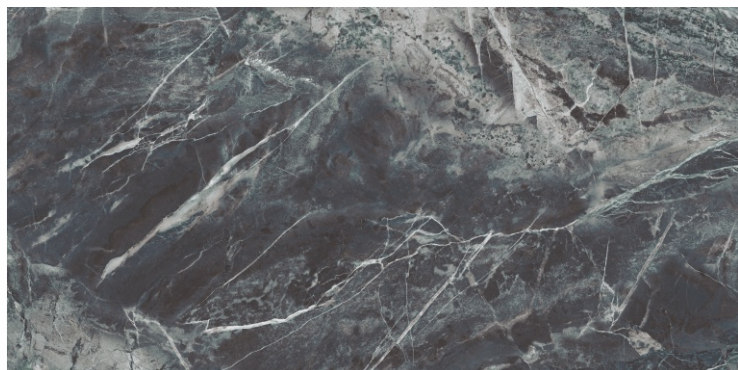

DARK
HIGHGLOSS

RANDOM

CAMELOT TORQUOISE

800X
1600MM

DARK
HIGHGLOSS

RANDOM

CAMLLOT NEON

800X
1600MM