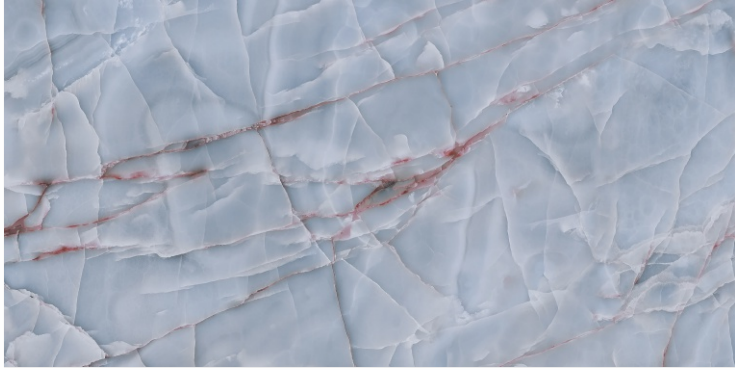

MIRANDA ONYX

800X
1600MM

**DARK
HIGHGLOSS**

RANDOM