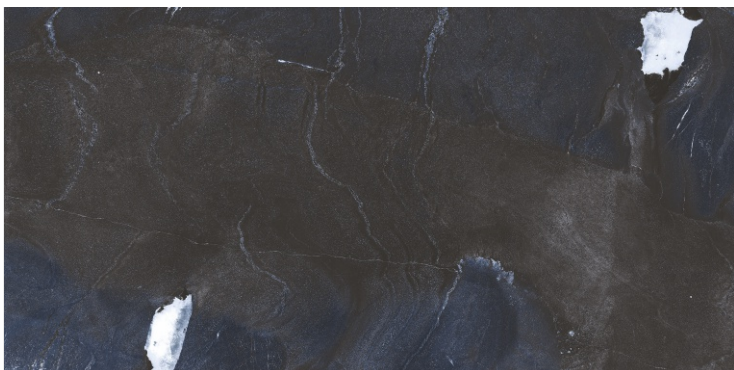

DARK
HIGHGLOSS

RANDOM

AVOCADO BLUE

800X
1600MM

DARK
HIGHGLOSS

RANDOM

BASIL BLUE

800X
1600MM