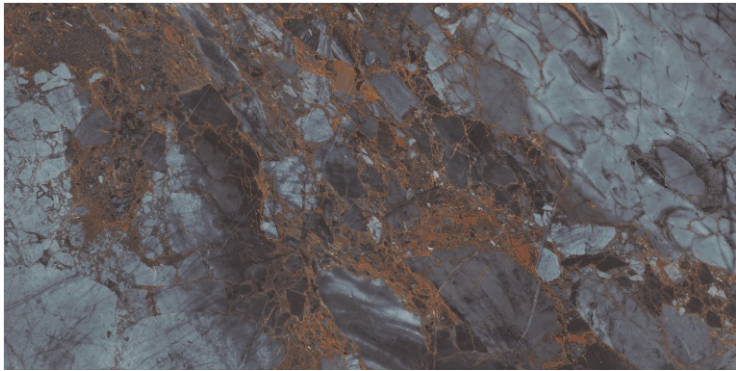

DRAGO AQUA

800X
1600MM

**DARK
HIGHGLOSS**

RANDOM