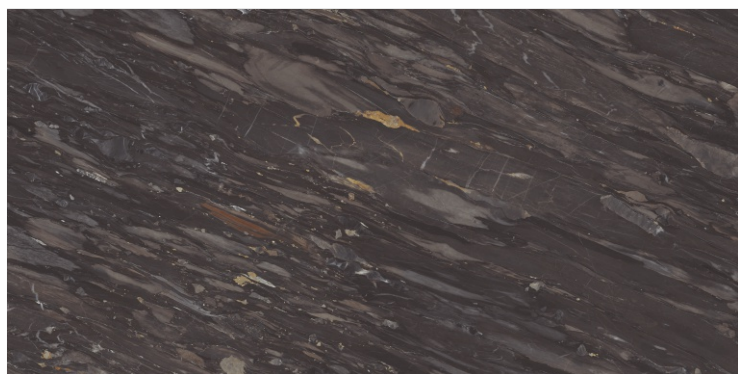

BLUZEE SAGE

800X
1600MM

DARK
HIGHGLOSS

RANDOM