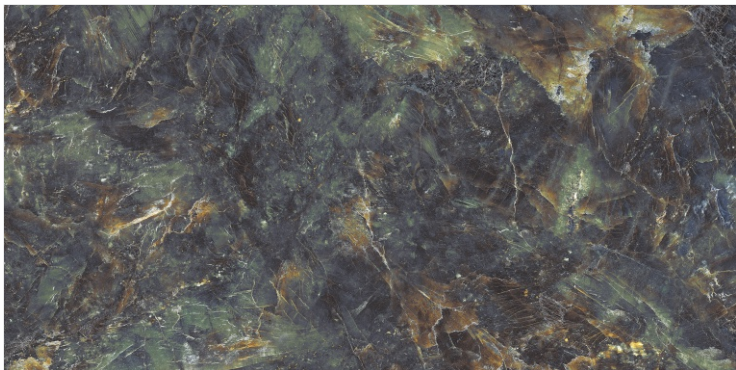

DARK
HIGHGLOSS

RANDOM

LEMOORIANO STEEL

800X
1600MM

**DARK
HIGHGLOSS**

RANDOM

LIVON CHOCO

800X
1600MM