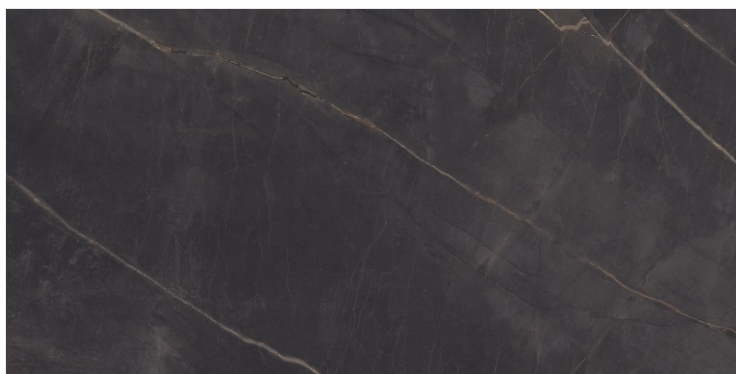

ARMA BLACK

800X
1600MM

DARK
HIGHGLOSS

RANDOM