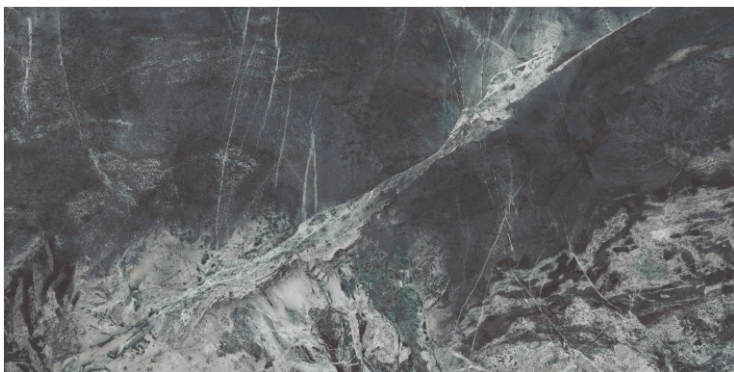

DARK
HIGHGLOSS

RANDOM

CAMELOT TORQUOISE

800X
1600MM

DARK
HIGHGLOSS

RANDOM

CAMLLOT NEON

800X
1600MM