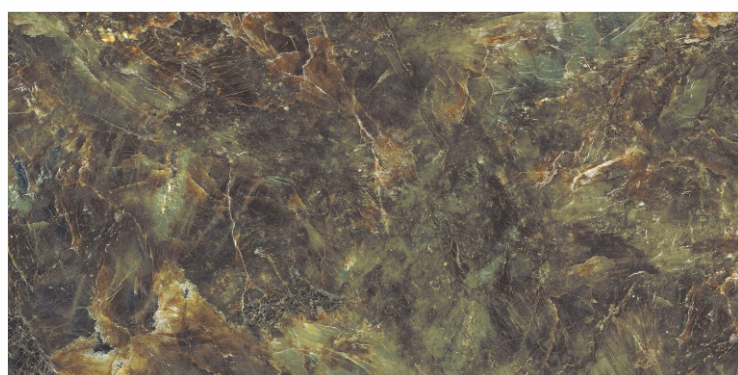

LEMOORIANO GREEN

800X
1600MM

DARK
HIGHGLOSS

RANDOM