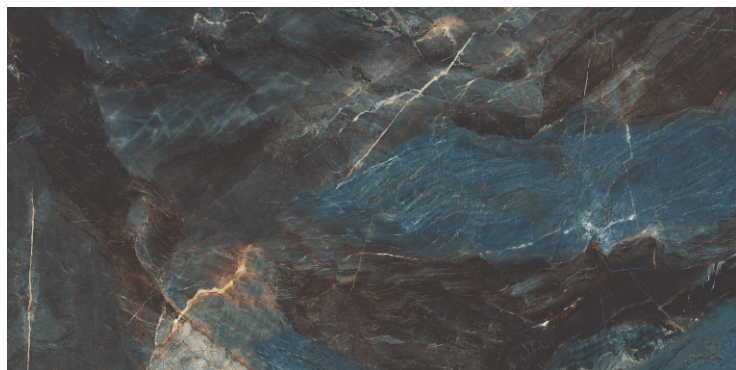

PULSE AQUA

800X
1600MM

DARK
HIGHGLOSS

RANDOM