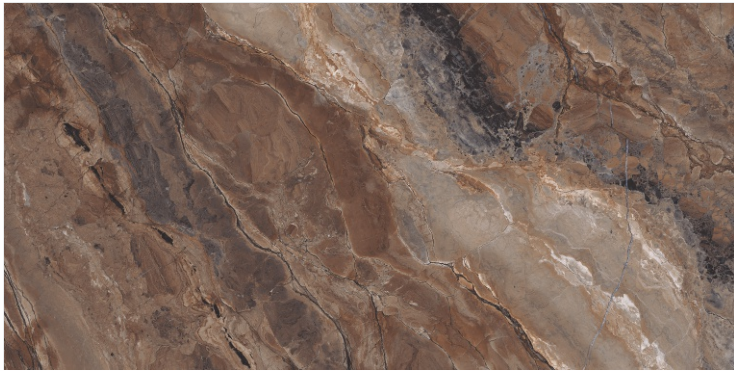

EAGLE BROWN

800X
1600MM

**DARK
HIGHGLOSS**

RANDOM