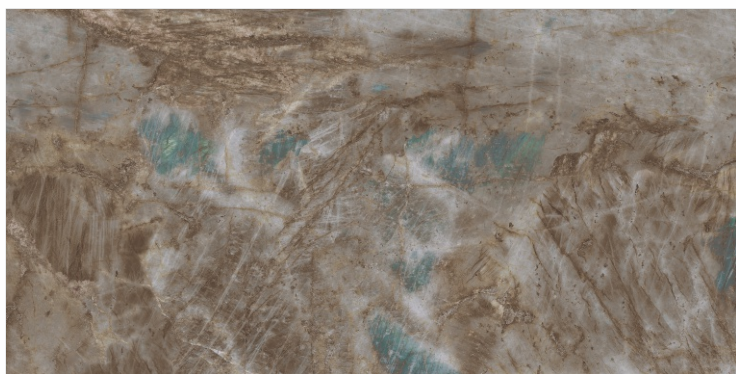

DARK
HIGHGLOSS

RANDOM

OPELO AQUA

800X
1600MM

DARK
HIGHGLOSS

RANDOM

OPELO AZUL

800X
1600MM