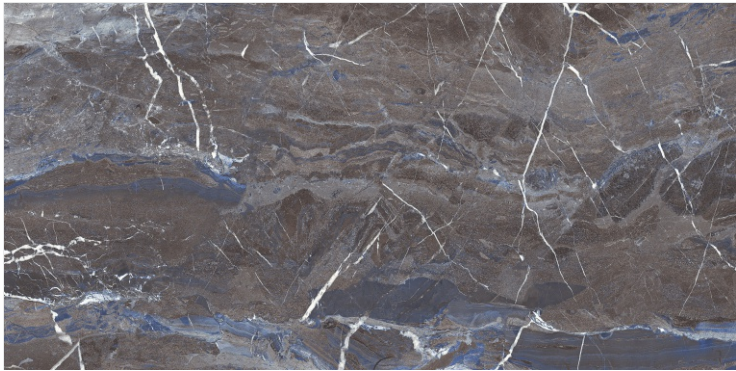

DARK
HIGHGLOSS

RANDOM

GLAMOUR AZUL

800X
1600MM

**DARK
HIGHGLOSS**

RANDOM

LAURENT BLUE

800X
1600MM