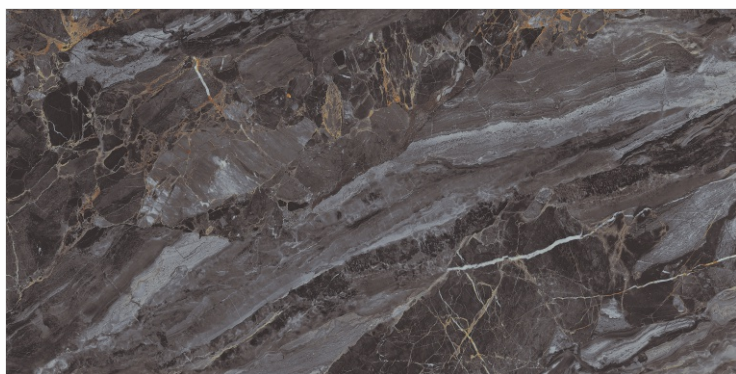

**DARK
HIGHGLOSS**

RANDOM

LIVON NERO

800X
1600MM

DARK
HIGHGLOSS

RANDOM

LUSH FOREST

800X
1600MM