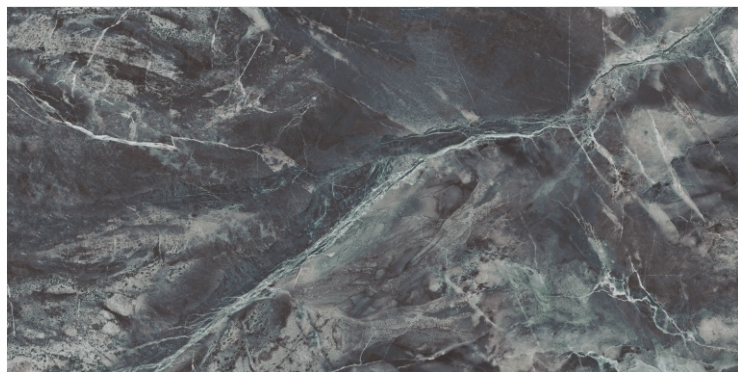

DARK
HIGHGLOSS

RANDOM

CAMELOT TORQUOISE

800X
1600MM

DARK
HIGHGLOSS

RANDOM

CAMLLOT NEON

800X
1600MM