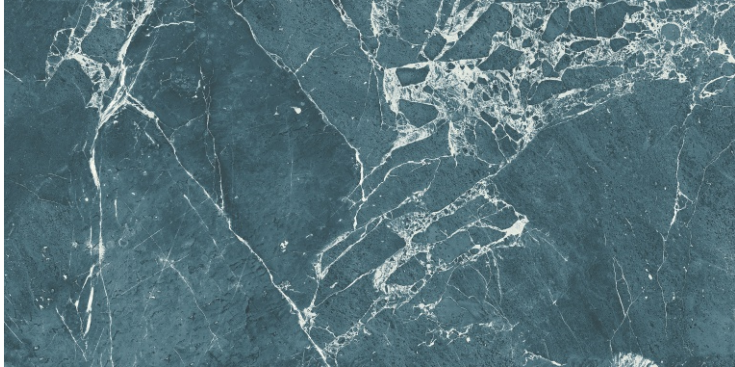

**DARK
HIGHGLOSS**

RANDOM

PARADISE AQUA

800X
1600MM

DARK
HIGHGLOSS

RANDOM

PARADISE RED

800X
1600MM