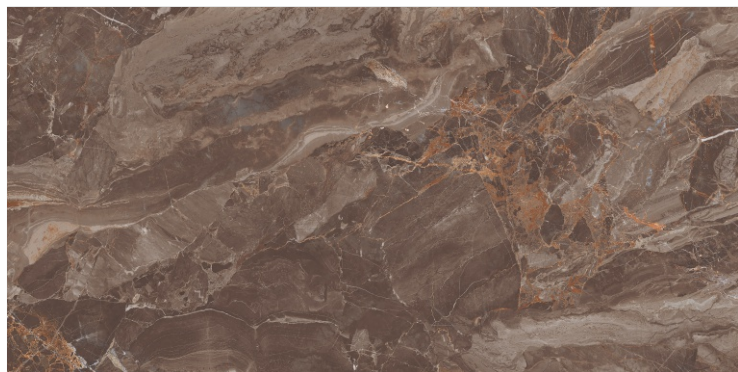

LIVON CHOCO

800X
1600MM

**DARK
HIGHGLOSS**

RANDOM