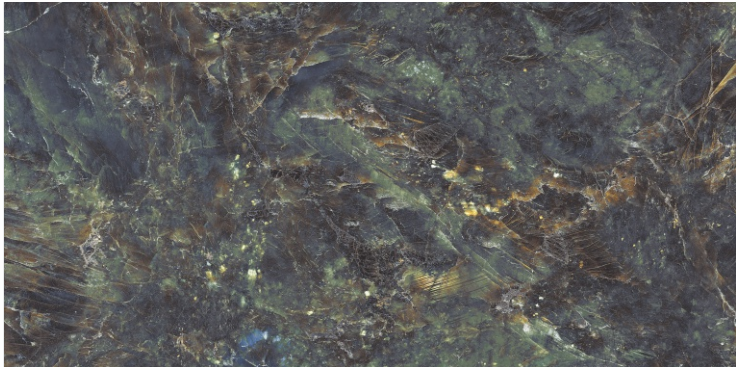

DARK
HIGHGLOSS

RANDOM

LEMOORIANO STEEL

800X
1600MM

**DARK
HIGHGLOSS**

RANDOM

LIVON CHOCO

800X
1600MM