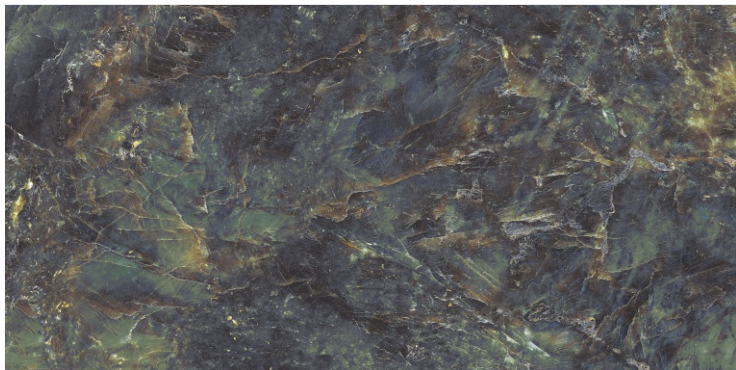

DARK
HIGHGLOSS

RANDOM

LEMOORIANO STEEL

800X
1600MM

**DARK
HIGHGLOSS**

RANDOM

LIVON CHOCO

800X
1600MM