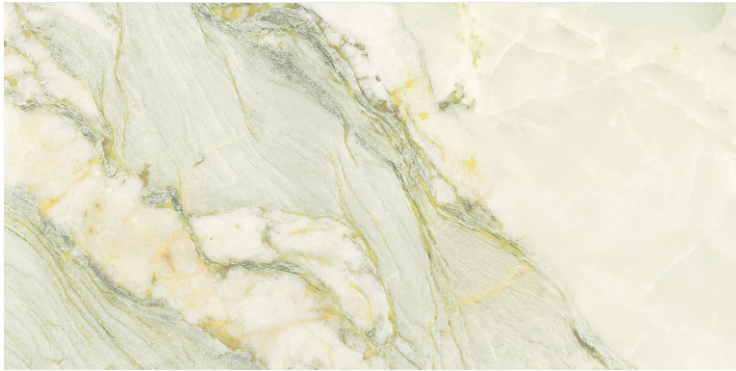

LUSH FOREST

800X
1600MM

DARK
HIGHGLOSS

RANDOM