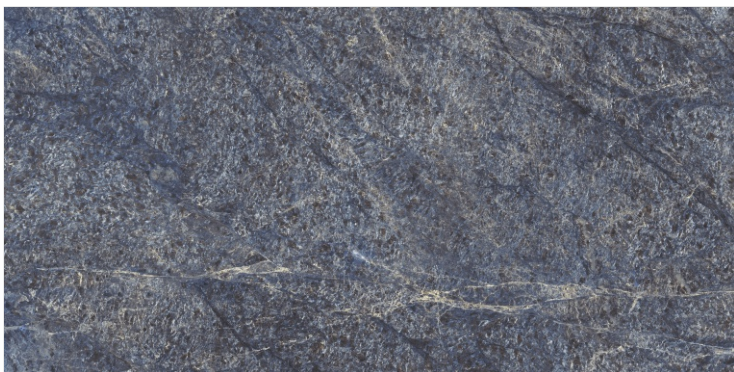

DARK
HIGHGLOSS

RANDOM

AMARULA BLUE

800X
1600MM

DARK
HIGHGLOSS

RANDOM

AMAZING GREEN

800X
1600MM