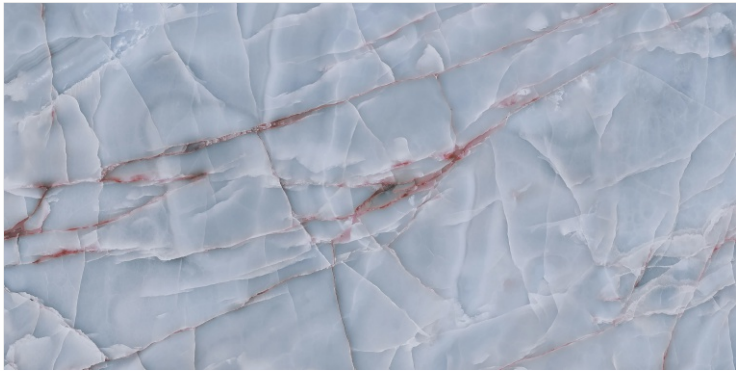

MIRANDA ONYX

800X
1600MM

**DARK
HIGHGLOSS**

RANDOM