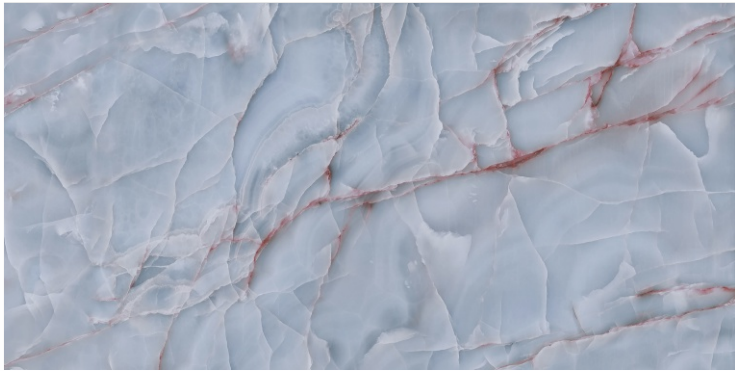

MIRANDA ONYX

800X
1600MM

**DARK
HIGHGLOSS**

RANDOM