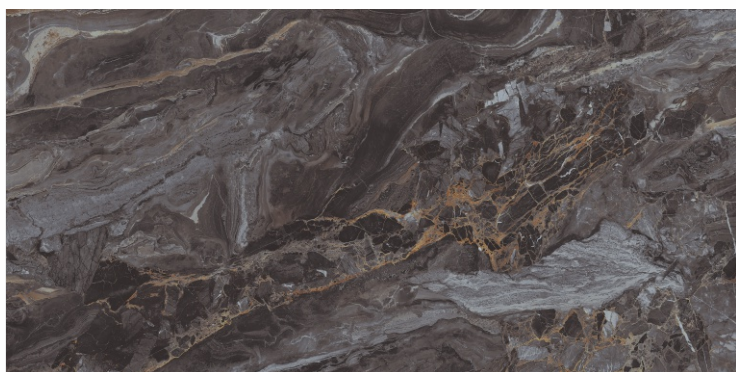

**DARK
HIGHGLOSS**

RANDOM

LIVON NERO

800X
1600MM

DARK
HIGHGLOSS

RANDOM

LUSH FOREST

800X
1600MM