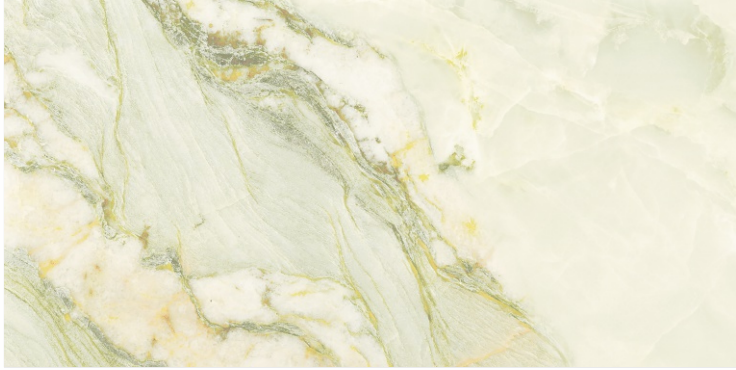

LUSH FOREST

800X
1600MM

DARK
HIGHGLOSS

RANDOM