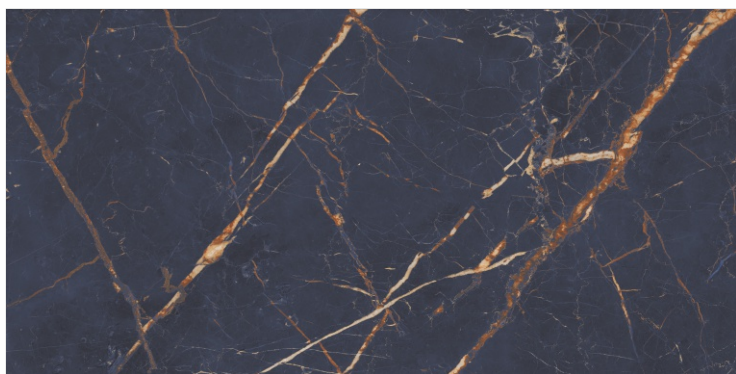

LAURENT BLUE

800X
1600MM

DARK
HIGHGLOSS

RANDOM