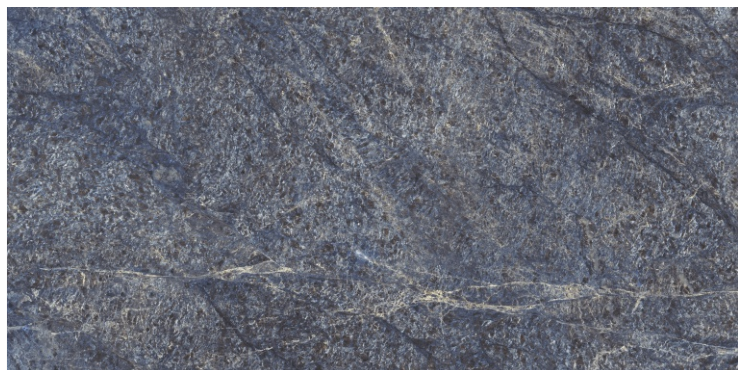

DARK
HIGHGLOSS

RANDOM

AMARULA BLUE

800X
1600MM

DARK
HIGHGLOSS

RANDOM

AMAZING GREEN

800X
1600MM