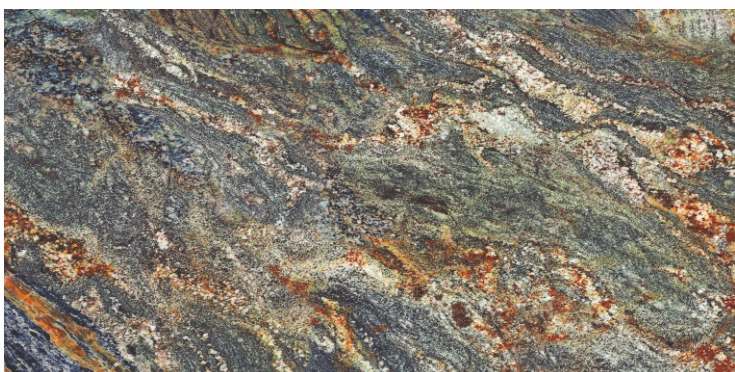

GENOVA NATURAL

800X
1600MM

DARK
HIGHGLOSS

RANDOM