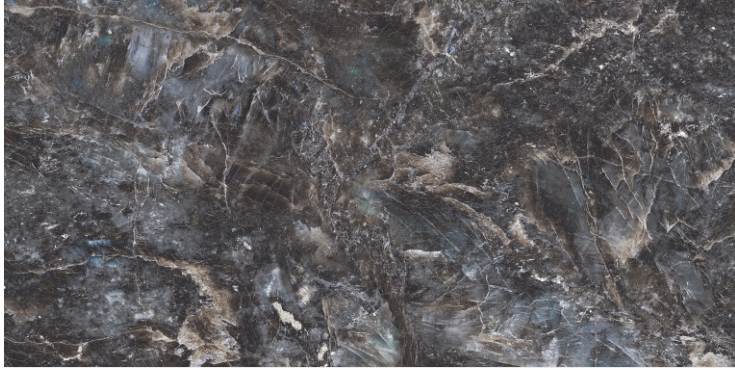

DARK
HIGHGLOSS

RANDOM

LEMOORIANO BLACK

800X
1600MM

DARK
HIGHGLOSS

RANDOM

LEMOORIANO GREEN

800X
1600MM