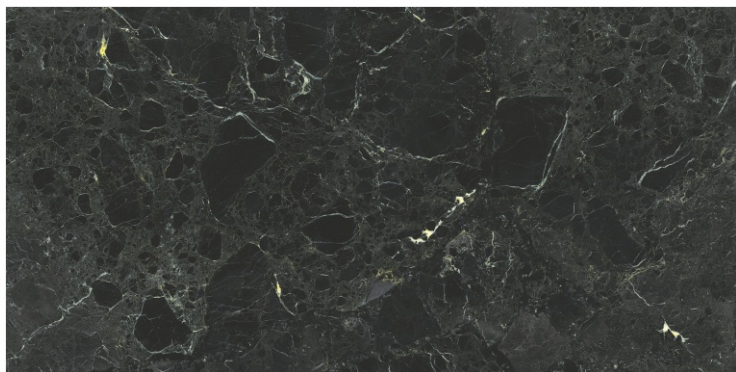

SELENE STEEL

800X
1600MM

DARK
HIGHGLOSS

RANDOM