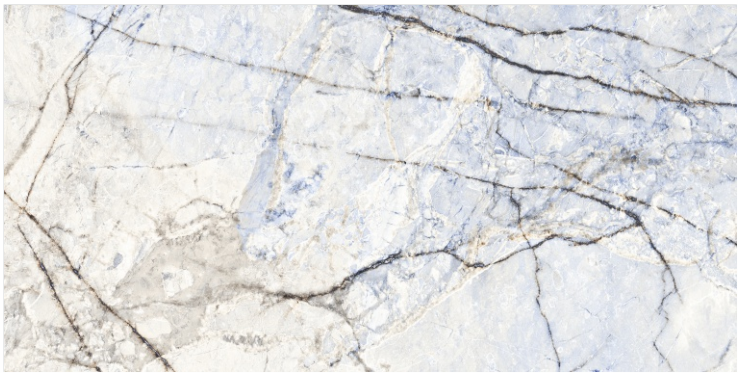

BASIL BLUE

800X
1600MM

DARK
HIGHGLOSS

RANDOM