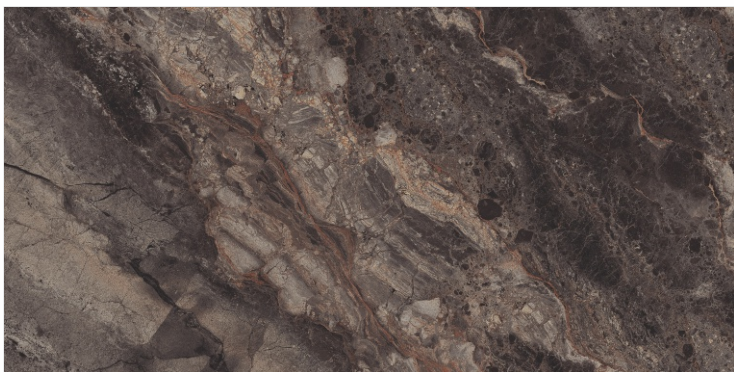

VEGAS BLACK

800X
1600MM

**DARK
HIGHGLOSS**

RANDOM