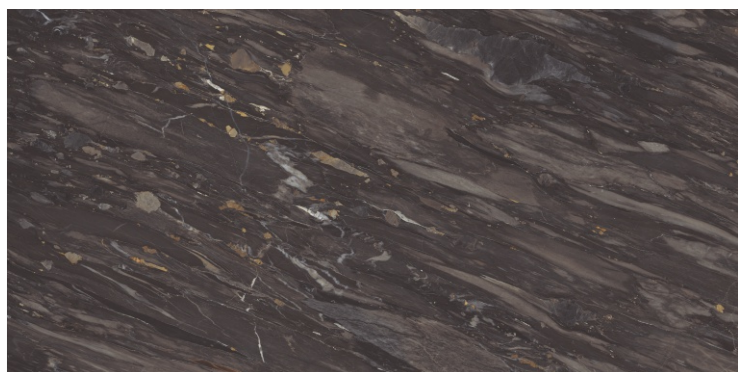

BLUZEE SAGE

800X
1600MM

DARK
HIGHGLOSS

RANDOM