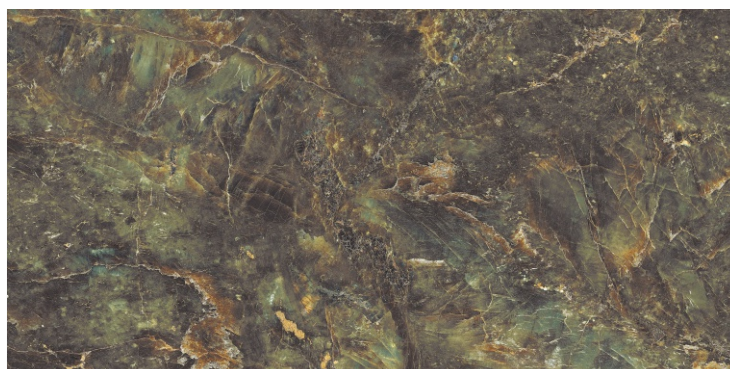

LEMOORIANO GREEN

800X
1600MM

DARK
HIGHGLOSS

RANDOM