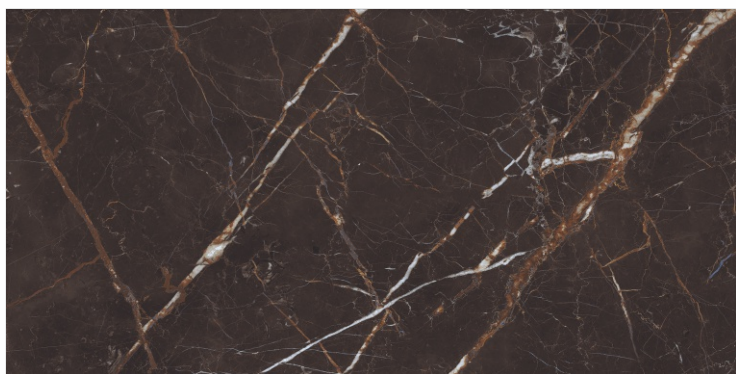

**DARK
HIGHGLOSS**

RANDOM

CANOVA AMBER

800X
1600MM

DARK
HIGHGLOSS

RANDOM

COSMIC BLACK

800X
1600MM