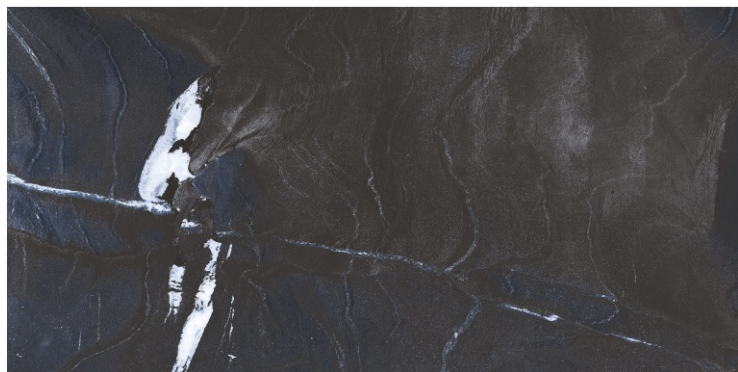

DARK
HIGHGLOSS

RANDOM

AVOCADO BLUE

800X
1600MM

DARK
HIGHGLOSS

RANDOM

BASIL BLUE

800X
1600MM