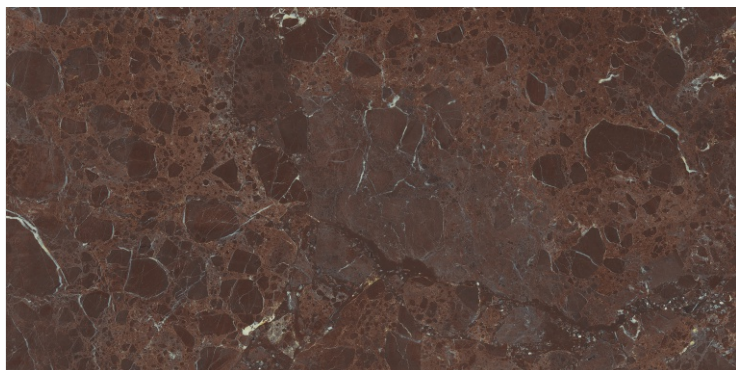

DARK
HIGHGLOSS

RANDOM

SELENE ROSSO

800X
1600MM

DARK
HIGHGLOSS

RANDOM

SELENE STEEL

800X
1600MM