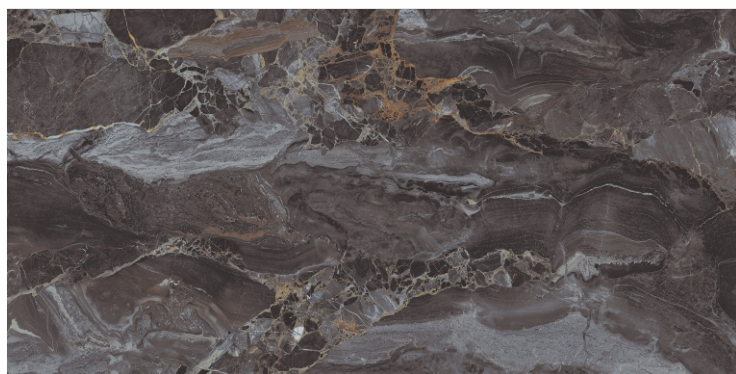

**DARK
HIGHGLOSS**

RANDOM

LIVON NERO

800X
1600MM

DARK
HIGHGLOSS

RANDOM

LUSH FOREST

800X
1600MM