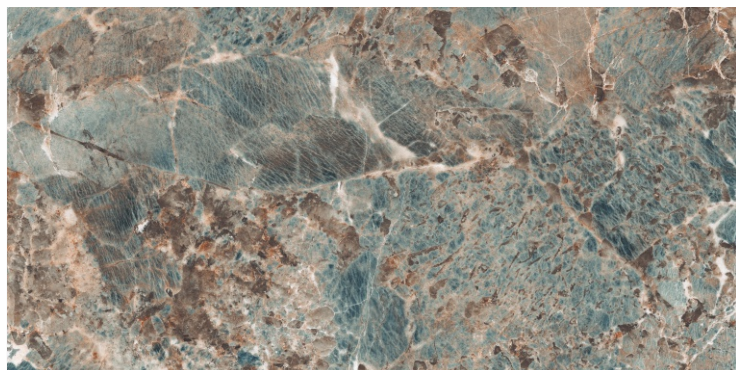

AMAZONITE VERDE

800X
1600MM

DARK
HIGHGLOSS

RANDOM