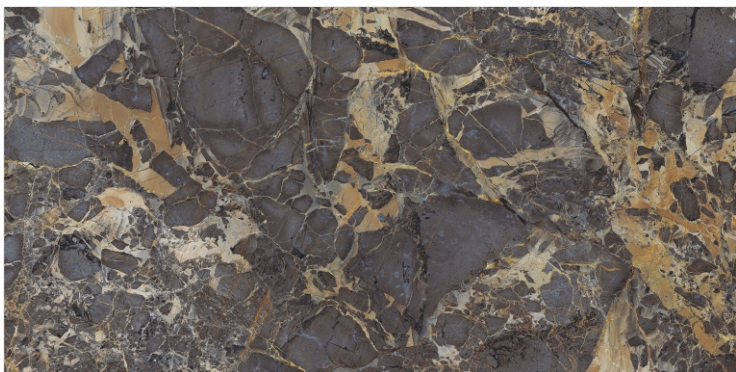

DARK
HIGHGLOSS

RANDOM

AMARULA BLUE

800X
1600MM

DARK
HIGHGLOSS

RANDOM

AMAZING GREEN

800X
1600MM