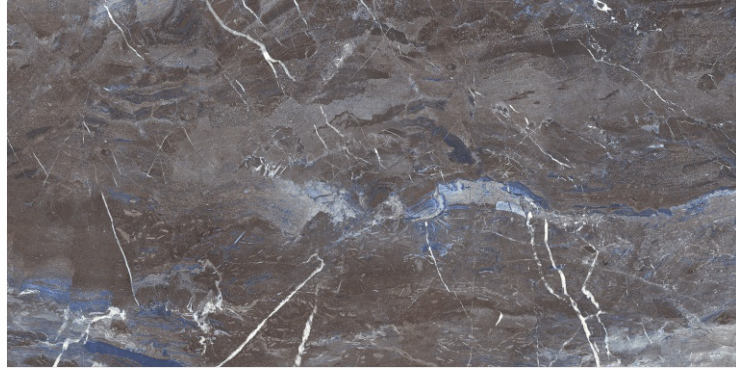

DARK
HIGHGLOSS

RANDOM

GLAMOUR AZUL

800X
1600MM

**DARK
HIGHGLOSS**

RANDOM

LAURENT BLUE

800X
1600MM