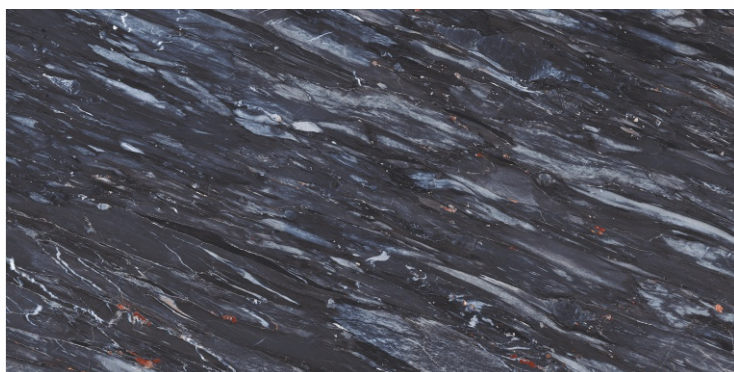

DARK
HIGHGLOSS

RANDOM

BLUZEE CRYSTAL

800X
1600MM

DARK
HIGHGLOSS

RANDOM

BLUZEE SAGE

800X
1600MM