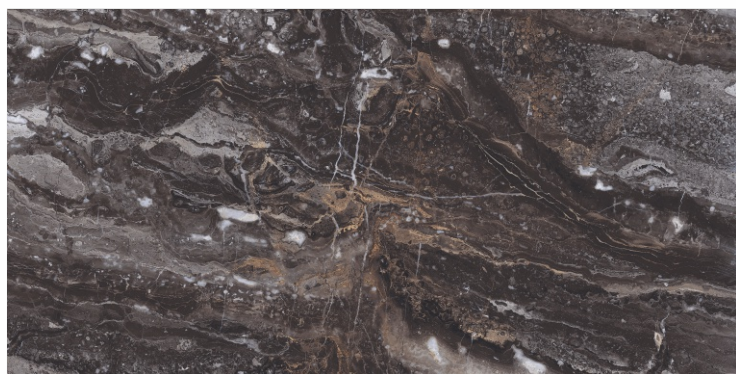

DARK
HIGHGLOSS

RANDOM

ORABICO BLACK

800X
1600MM

DARK
HIGHGLOSS

RANDOM

ORABICO NEGRO

800X
1600MM