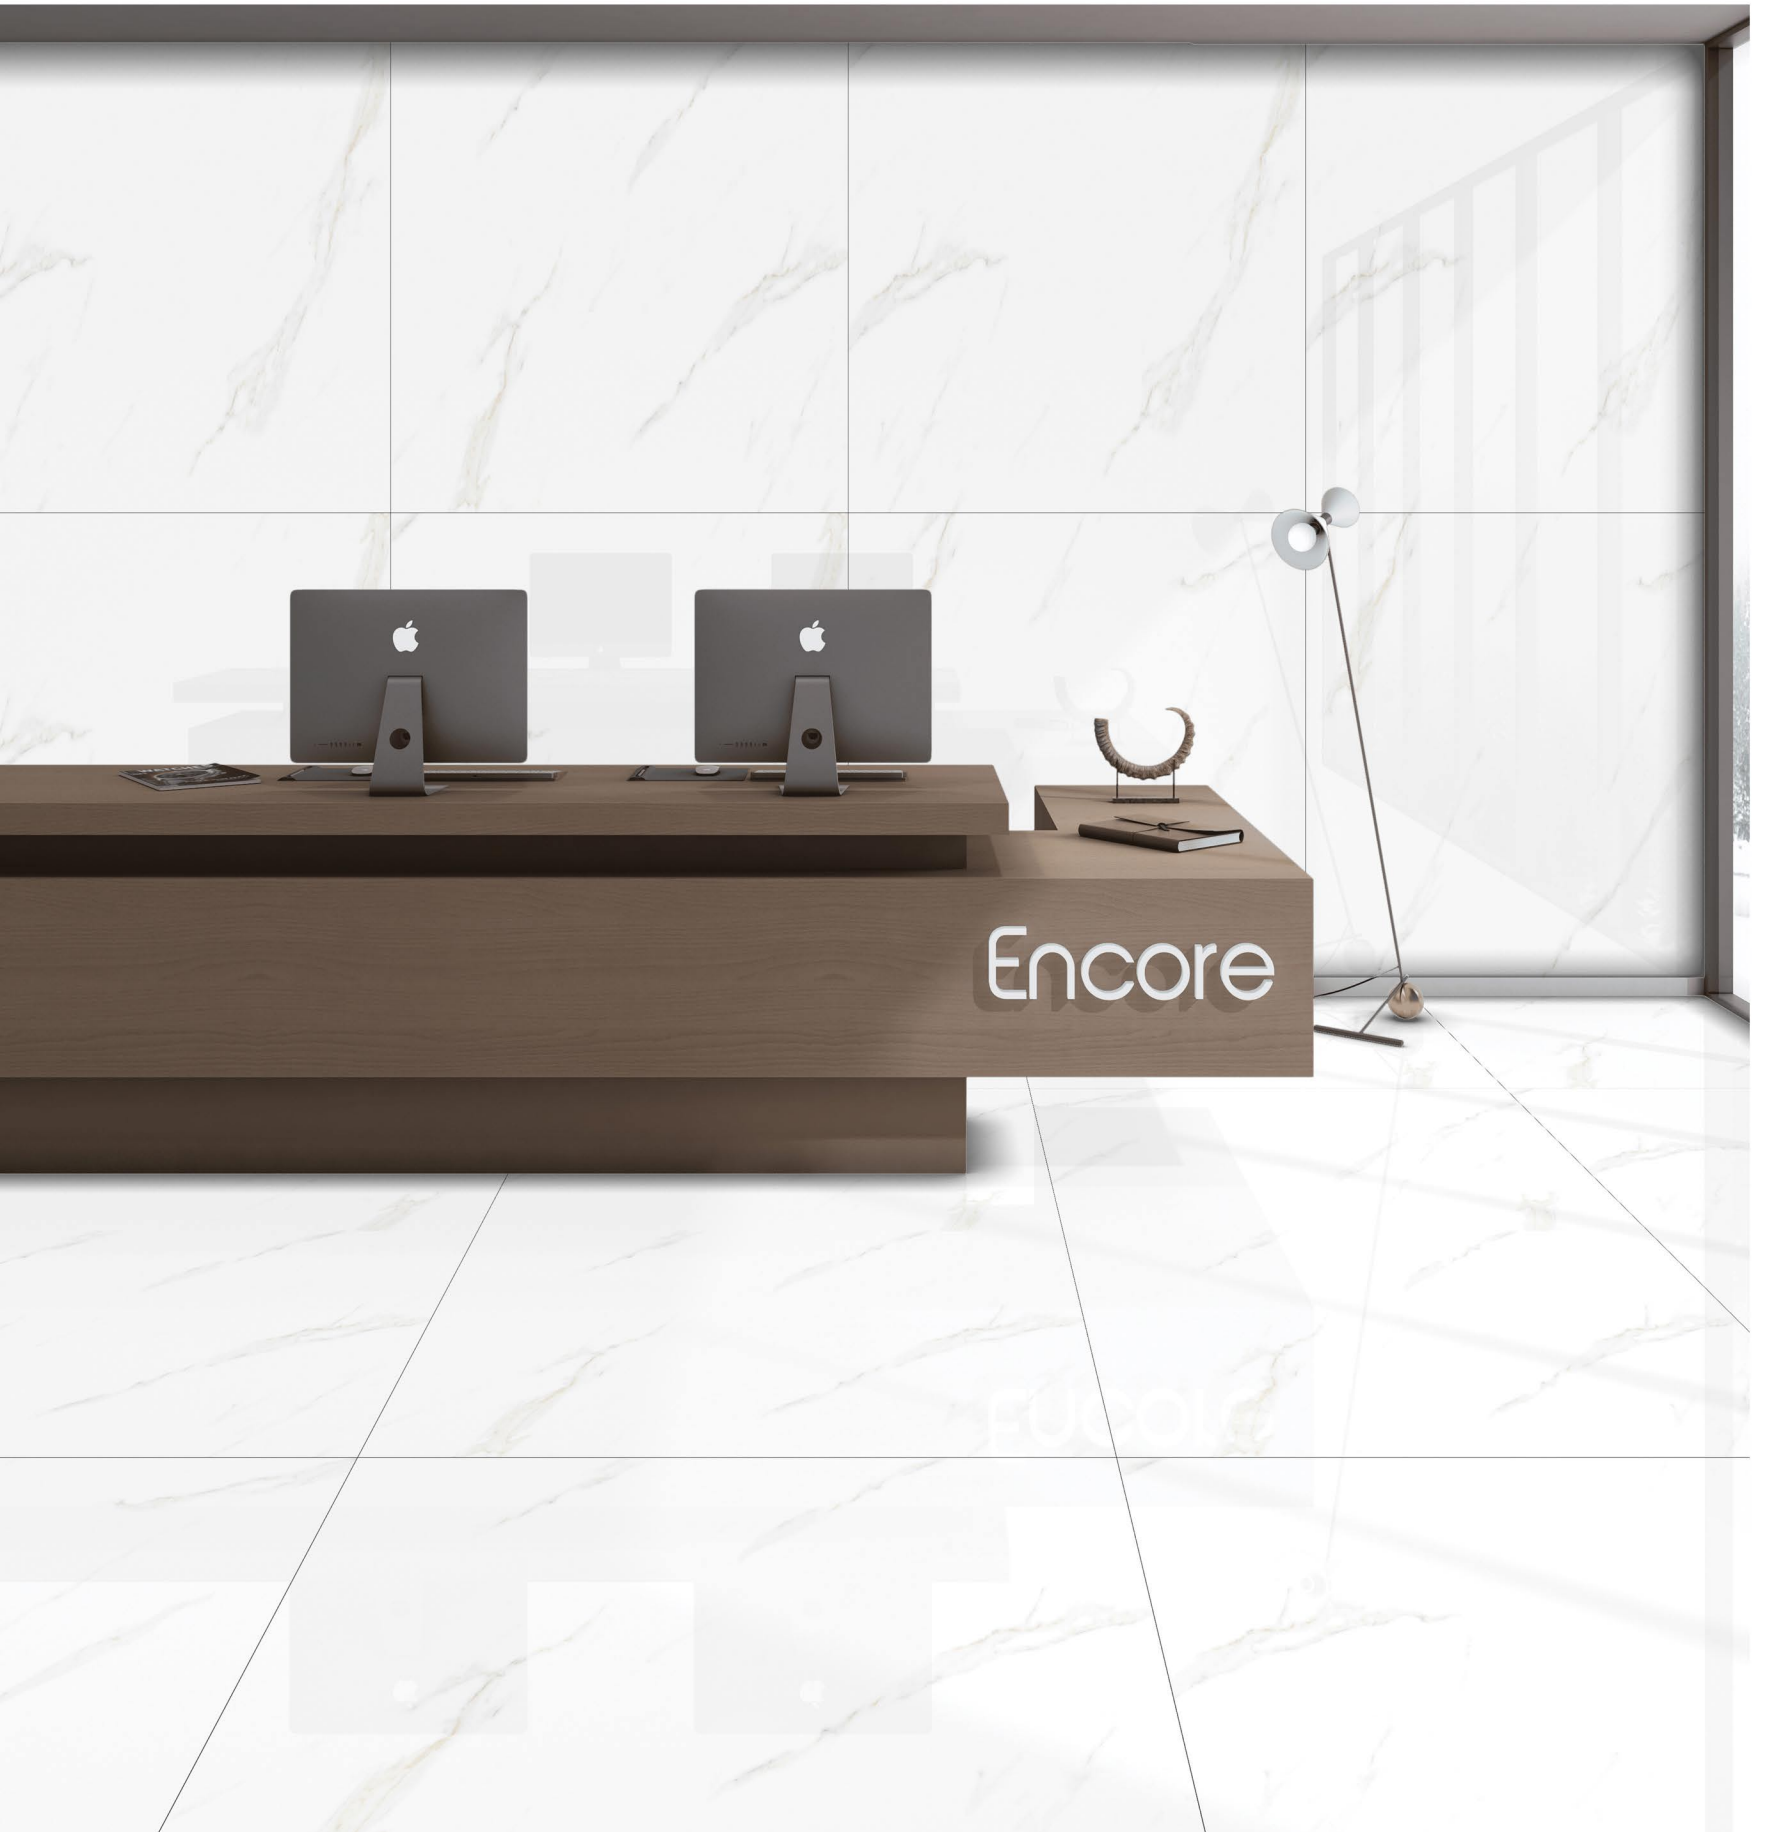

## SCOT ONYX

---

RANDOM

1200 x 1200 mm

## SIGNETIC WHITE

RANDOM

1200 x 1200 mm

CONCEPT OF SMOKE WHITE

1200 x 1200 mm

**SMOKE WHITE**

12000 x 12000

RANDOM

1200 x 1200 mm

## SMOOTH ONYX

RANDOM

1200 x 1200 mm