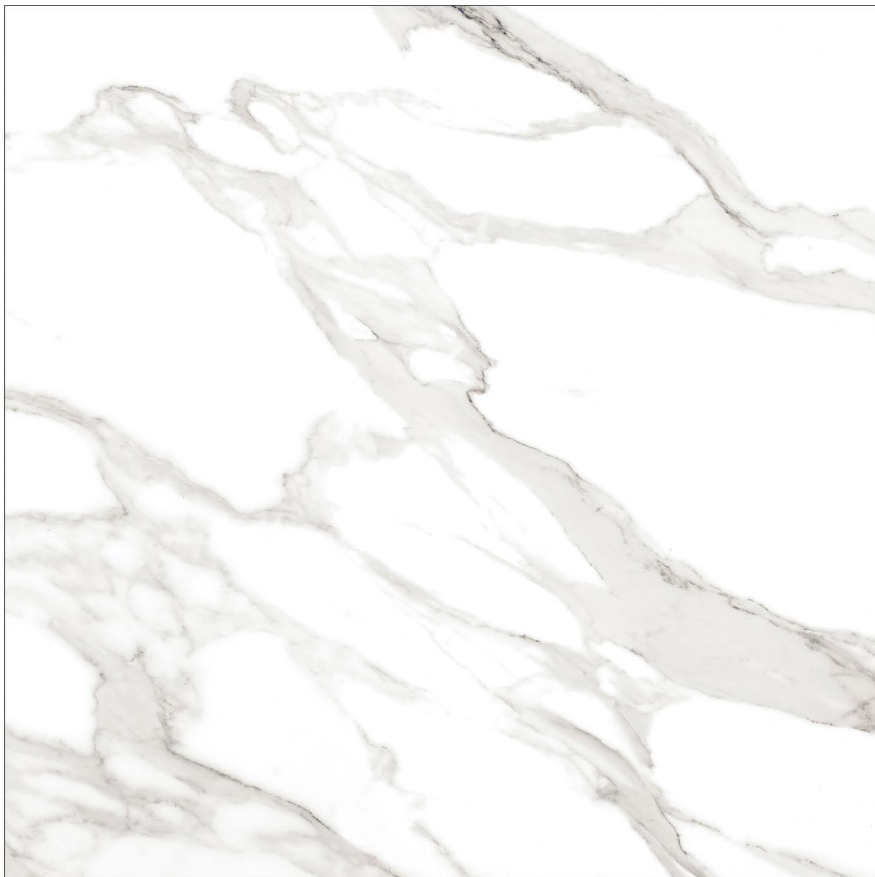

1200 x 1200 mm

RIGATO WHITE

RANDOM

GLOSSY