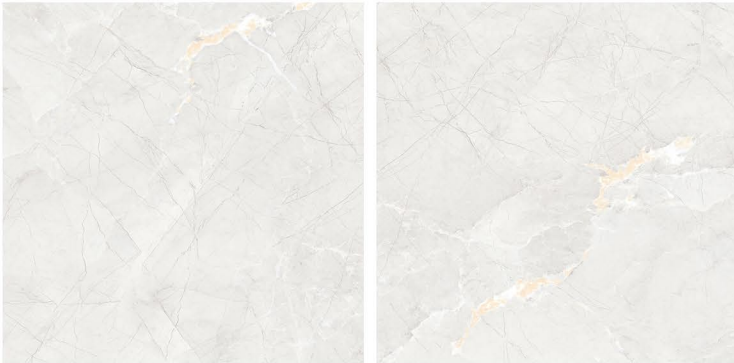

CASTANO WHITE

RANDOM