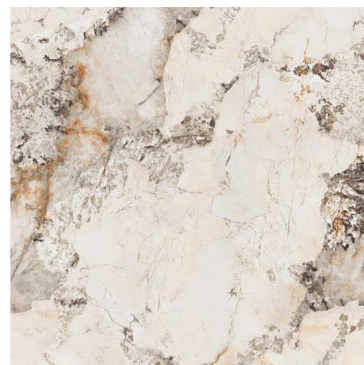

1200 x 1200 mm

PATAGONIA IDEAL

RANDOM

GLOSSY