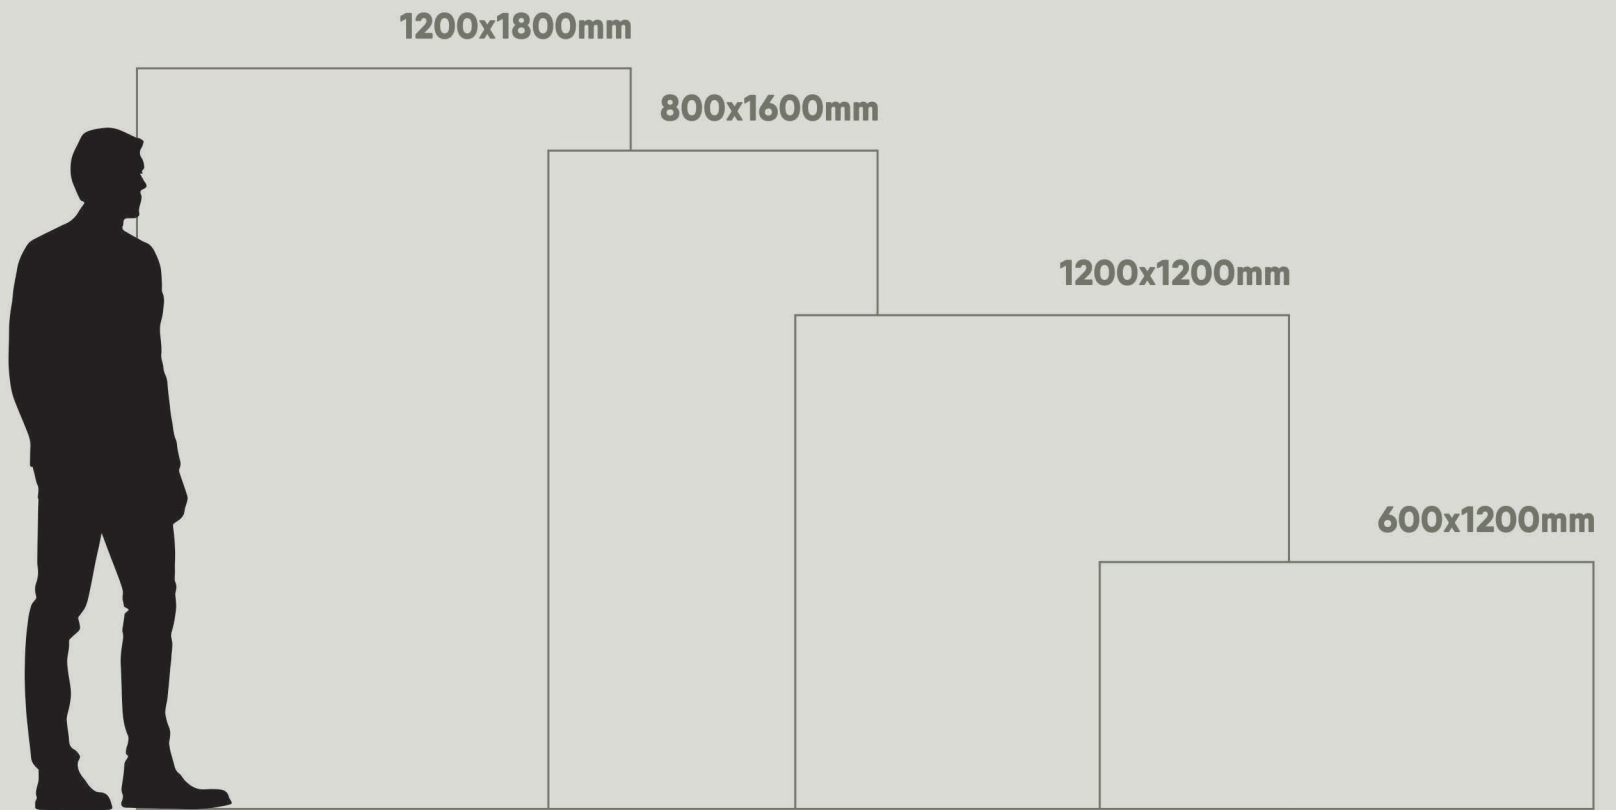

**1200x1200** —

CREATIVE  
FROM  
ITS  
CORE

**next  
generation  
marble  
slab**

**1200x1200mm**  
120x120cm

1200 x 1200 mm