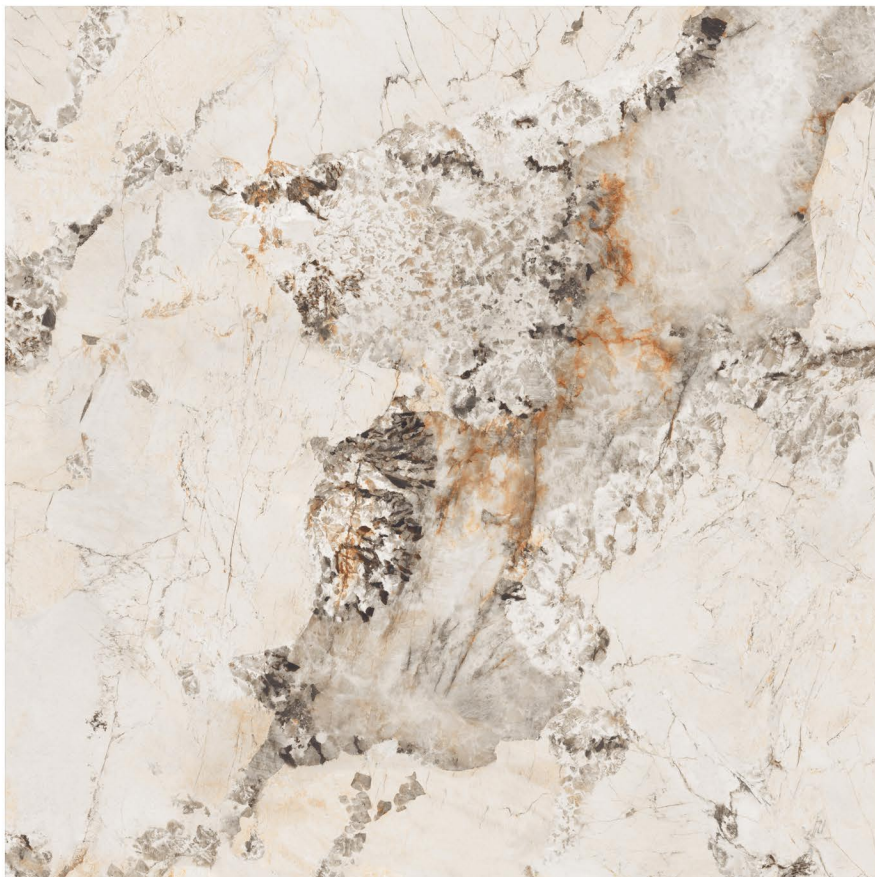

1200 x 1200 mm

PATAGONIA IDEAL

RANDOM

GLOSSY