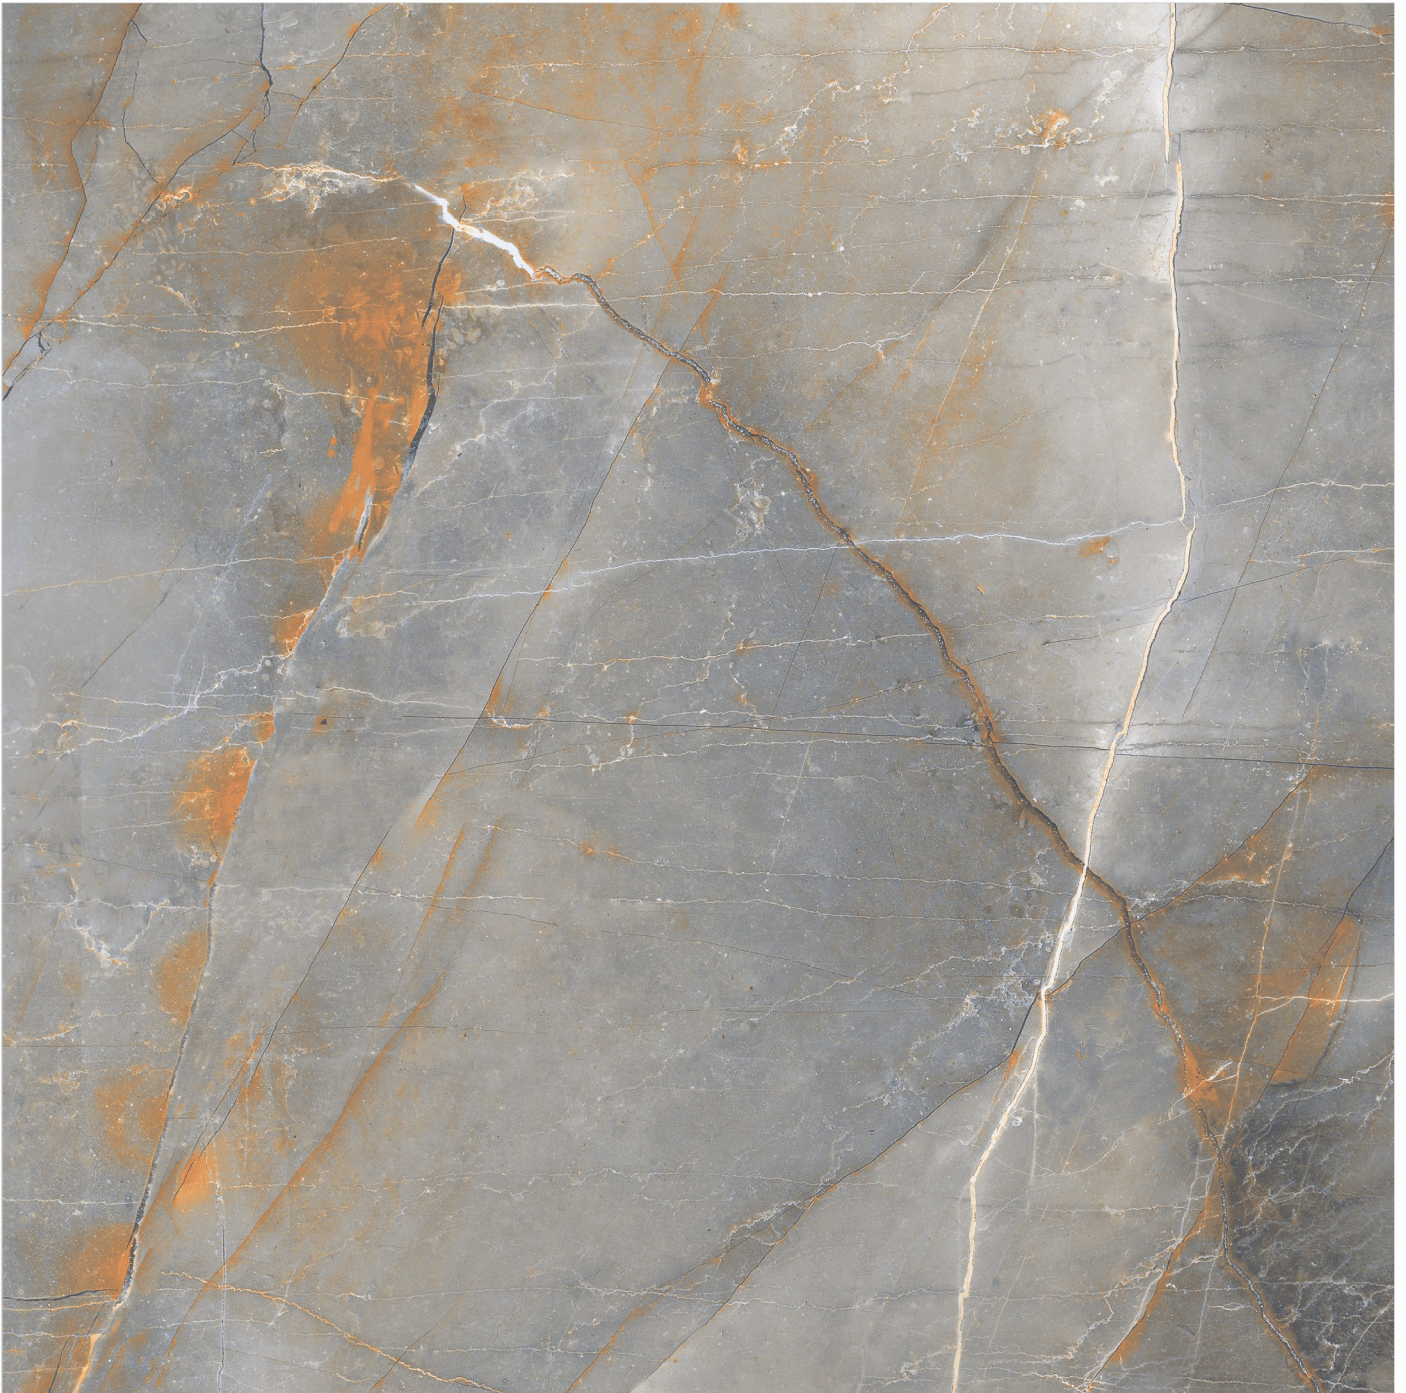

**Astonishing
Glamor**

600x
600mm

GLOSSY
COLLECTION

Design Name
Anti sky

Size
600x600mm

Random Phase
04

Design Name
Blue Jasto Dark

Size
600x600mm