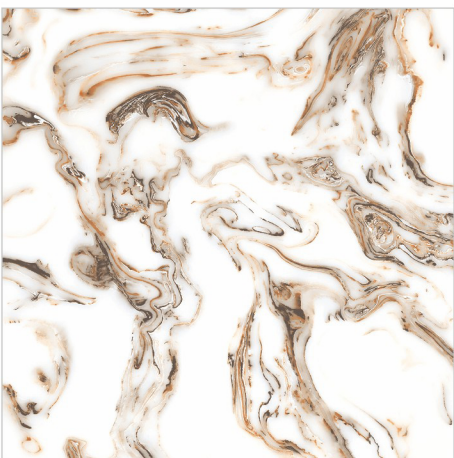

Size
600x600mm

Random Phase
01

Design Name
Concord Grey

Size
600x600mm

Random Phase
01

Design Name
Mojavi Crema

Size
600x600mm

Random Phase
04

Design Name
Optomus Black

Size
600x600mm

Random Phase
1

Design Name
Optomus Brown

Size
600x600mm

Random Phase
01

Design Name
Pearl Onyx Silver

Size
600x600mm