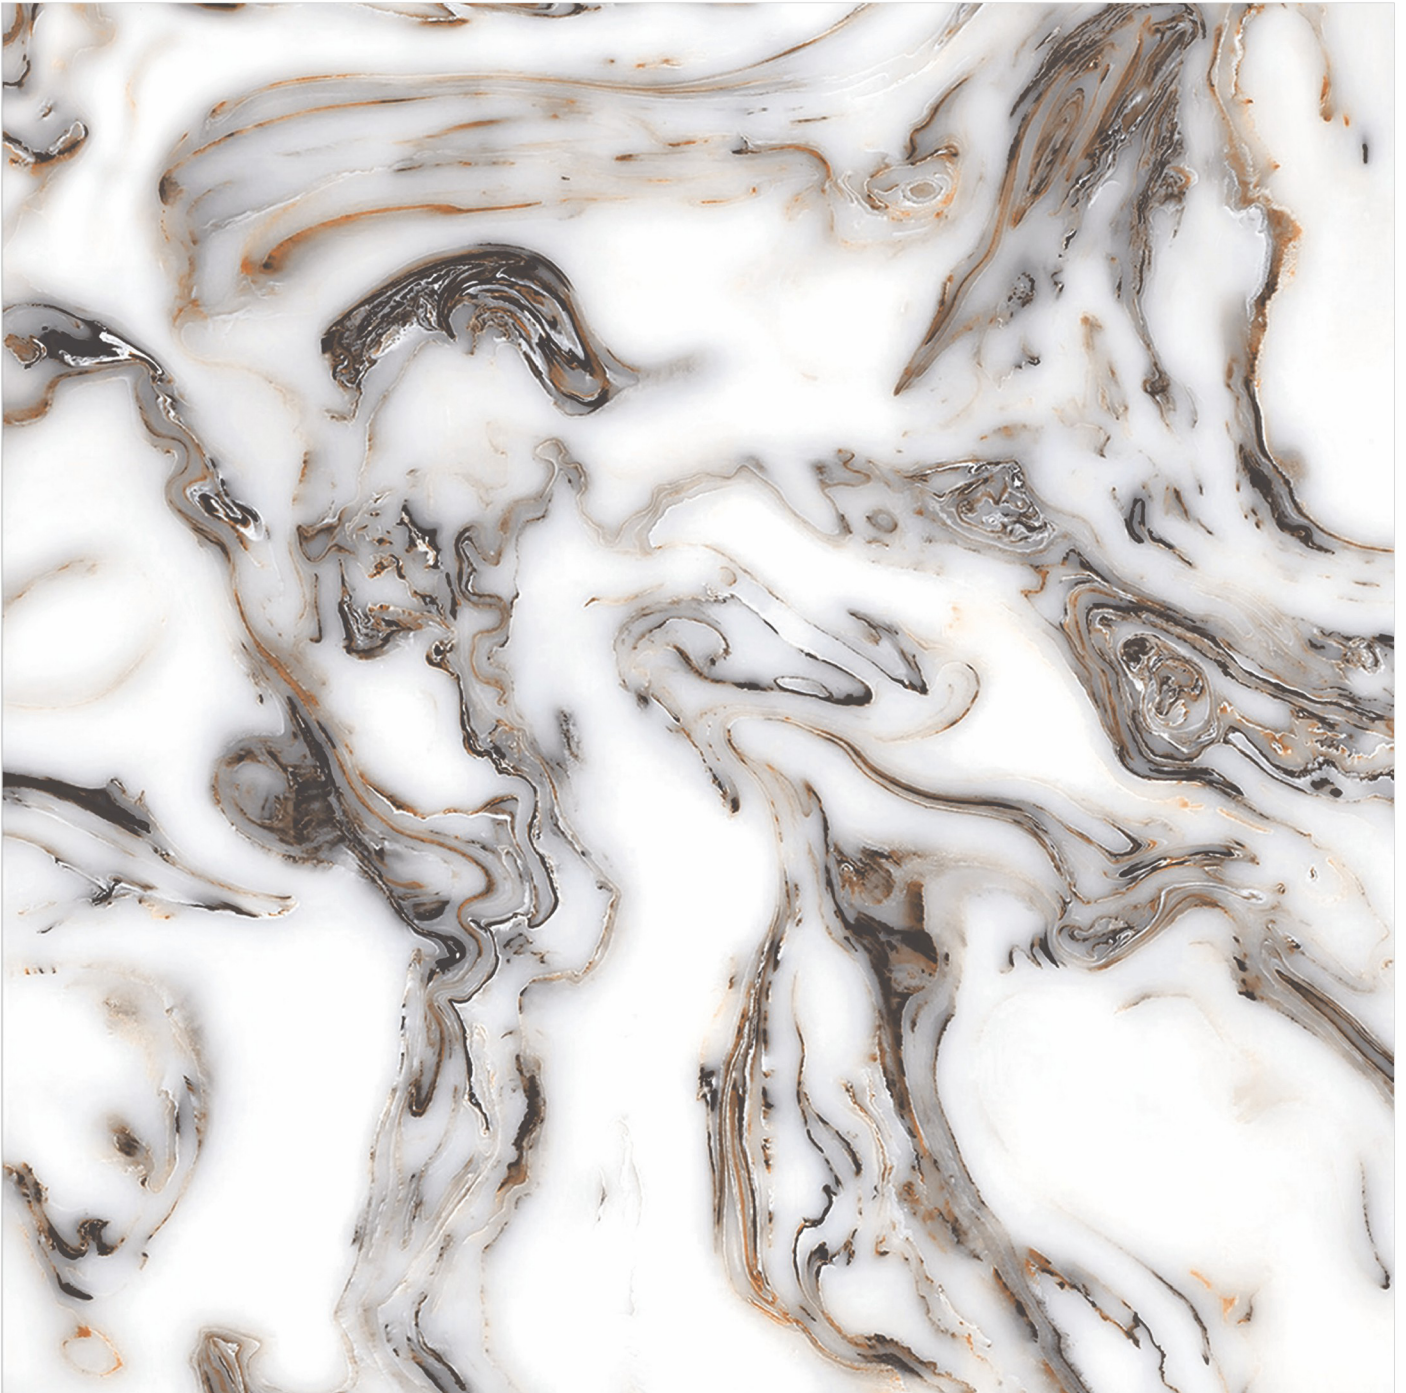

Size
600x600mm

Random Phase
01

Design Name
Concord Grey

Size
600x600mm

Random Phase
01

Design Name
Mojavi Crema

Size
600x600mm

Random Phase
04