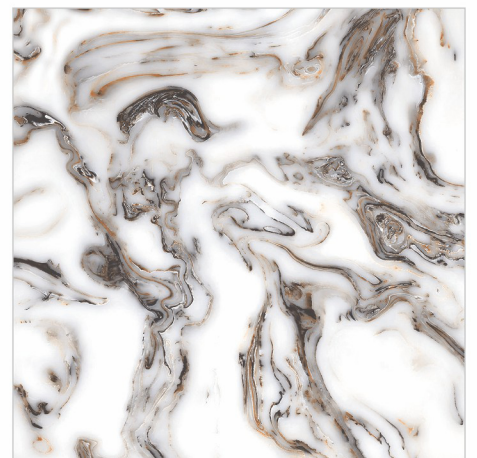

Size
600x600mm

Random Phase
01

Design Name
Concord Grey

Size
600x600mm

Random Phase
01

Design Name
Mojavi Crema

Size
600x600mm

Random Phase
04

Design Name
Optomus Black

Size
600x600mm

Random Phase
1

Design Name
Optomus Brown

Size
600x600mm

Random Phase
01

Design Name
Pearl Onyx Silver

Size
600x600mm