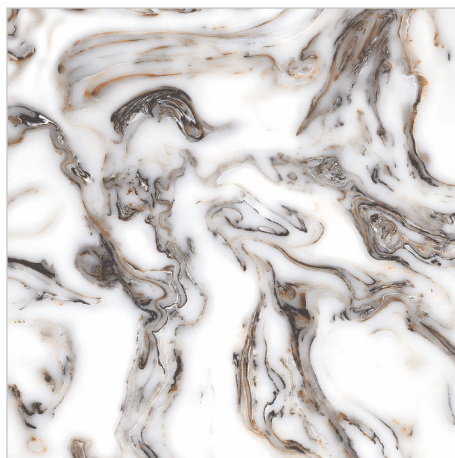

Size
600x600mm

Random Phase
01

Design Name
Concord Grey

Size
600x600mm

Random Phase
01

Design Name
Mojavi Crema

Size
600x600mm

Random Phase
04

Design Name
Optomus Black

Size
600x600mm

Random Phase
1

Design Name
Optomus Brown

Size
600x600mm

Random Phase
01

Design Name
Pearl Onyx Silver

Size
600x600mm