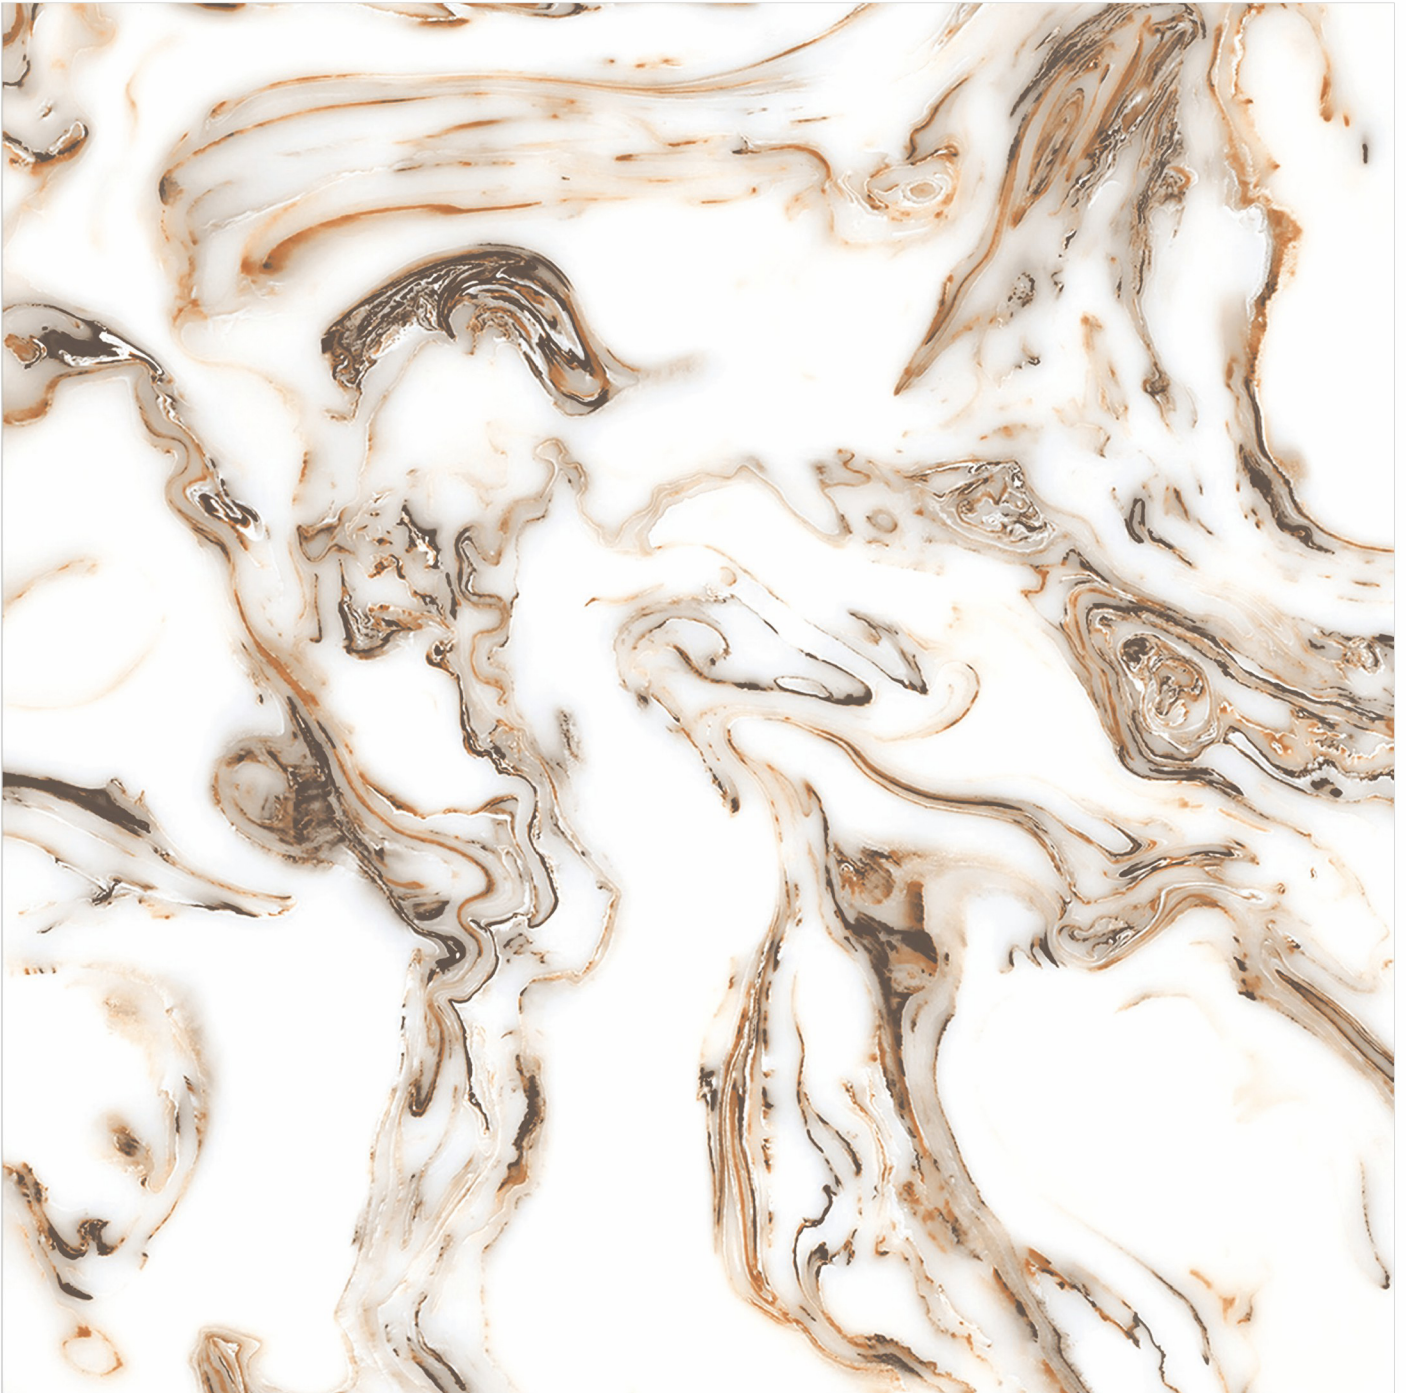

Design Name
Optomus Brown

Size
600x600mm

Random Phase
01