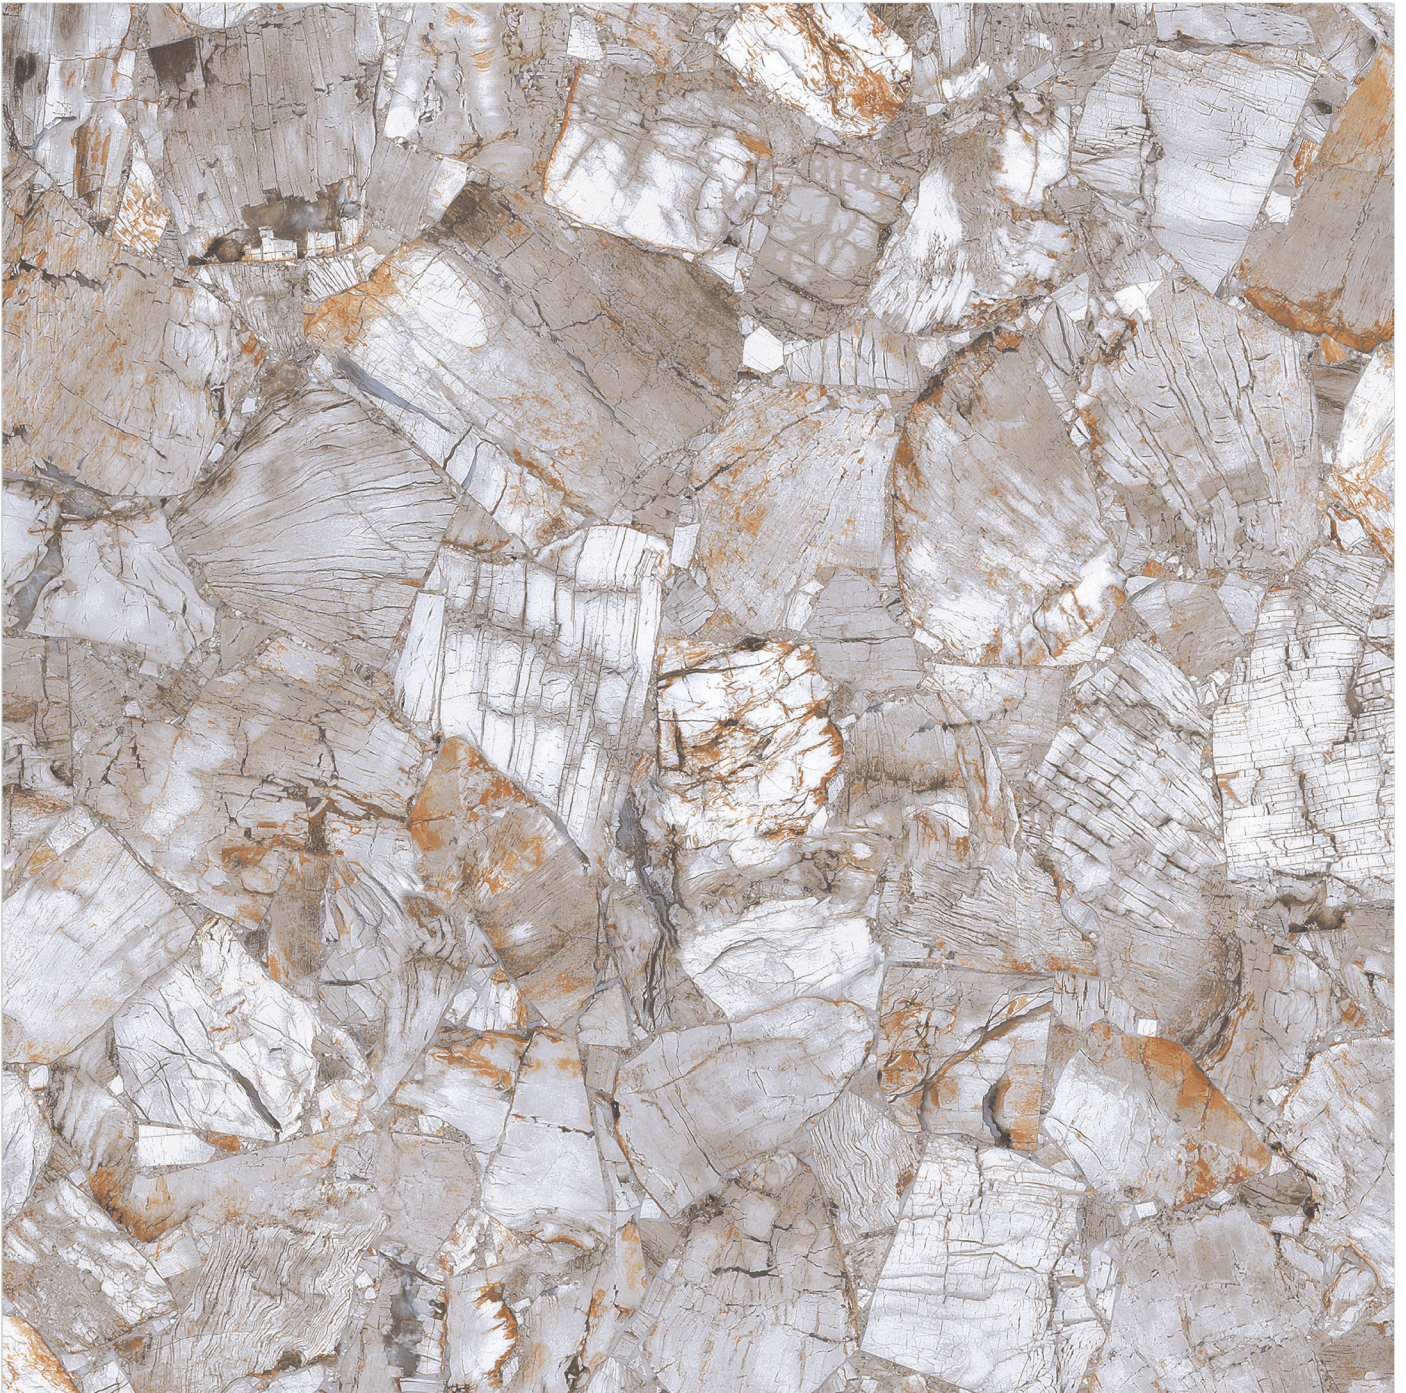

Design Name
Stonela Grey

Size
600x600mm

Random Phase
01