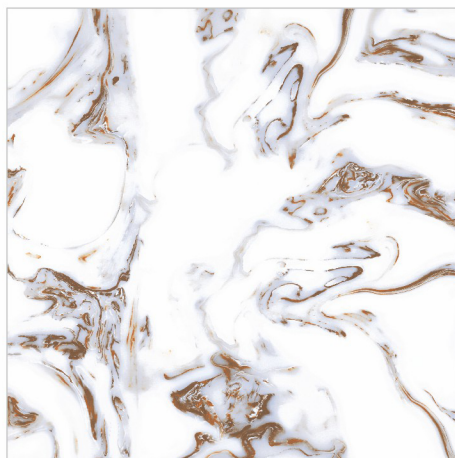

Random Phase
09

Design Name
Blue Jasto Light

Size
600x600mm

Random Phase
09

Design Name
Carlos Crema

Size
600x600mm

Random Phase
09

Design Name
Foam Blue

Size
600x600mm

Random Phase
01

Design Name
Concord Grey

Size
600x600mm

Random Phase
01

Design Name
Mojavi Crema

Size
600x600mm

Random Phase
04