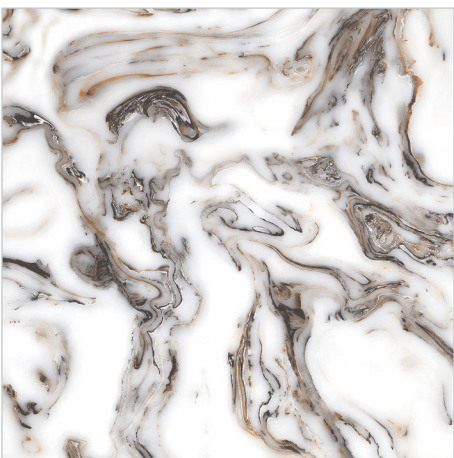

Size
600x600mm

Random Phase
01

Design Name
Concord Grey

Size
600x600mm

Random Phase
01

Design Name
Mojavi Crema

Size
600x600mm

Random Phase
04

Design Name
Optomus Black

Size
600x600mm

Random Phase
1

Design Name
Optomus Brown

Size
600x600mm

Random Phase
01

Design Name
Pearl Onyx Silver

Size
600x600mm