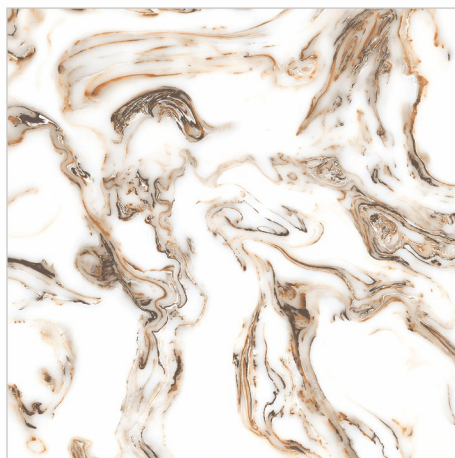

Size
600x600mm

Random Phase
01

Design Name
Concord Grey

Size
600x600mm

Random Phase
01

Design Name
Mojavi Crema

Size
600x600mm

Random Phase
04

Design Name
Optomus Black

Size
600x600mm

Random Phase
1

Design Name
Optomus Brown

Size
600x600mm

Random Phase
01

Design Name
Pearl Onyx Silver

Size
600x600mm