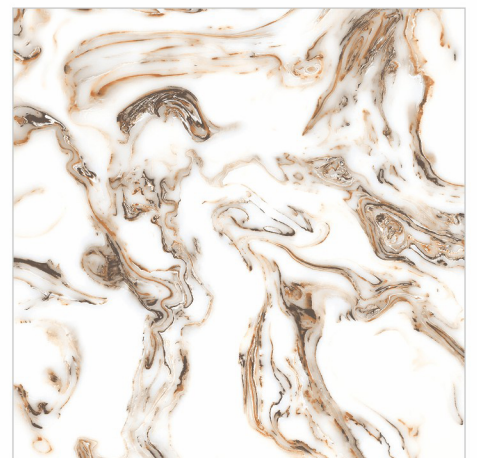

Size
600x600mm

Random Phase
01

Design Name
Concord Grey

Size
600x600mm

Random Phase
01

Design Name
Mojavi Crema

Size
600x600mm

Random Phase
04

Design Name
Optomus Black

Size
600x600mm

Random Phase
1

Design Name
Optomus Brown

Size
600x600mm

Random Phase
01

Design Name
Pearl Onyx Silver

Size
600x600mm